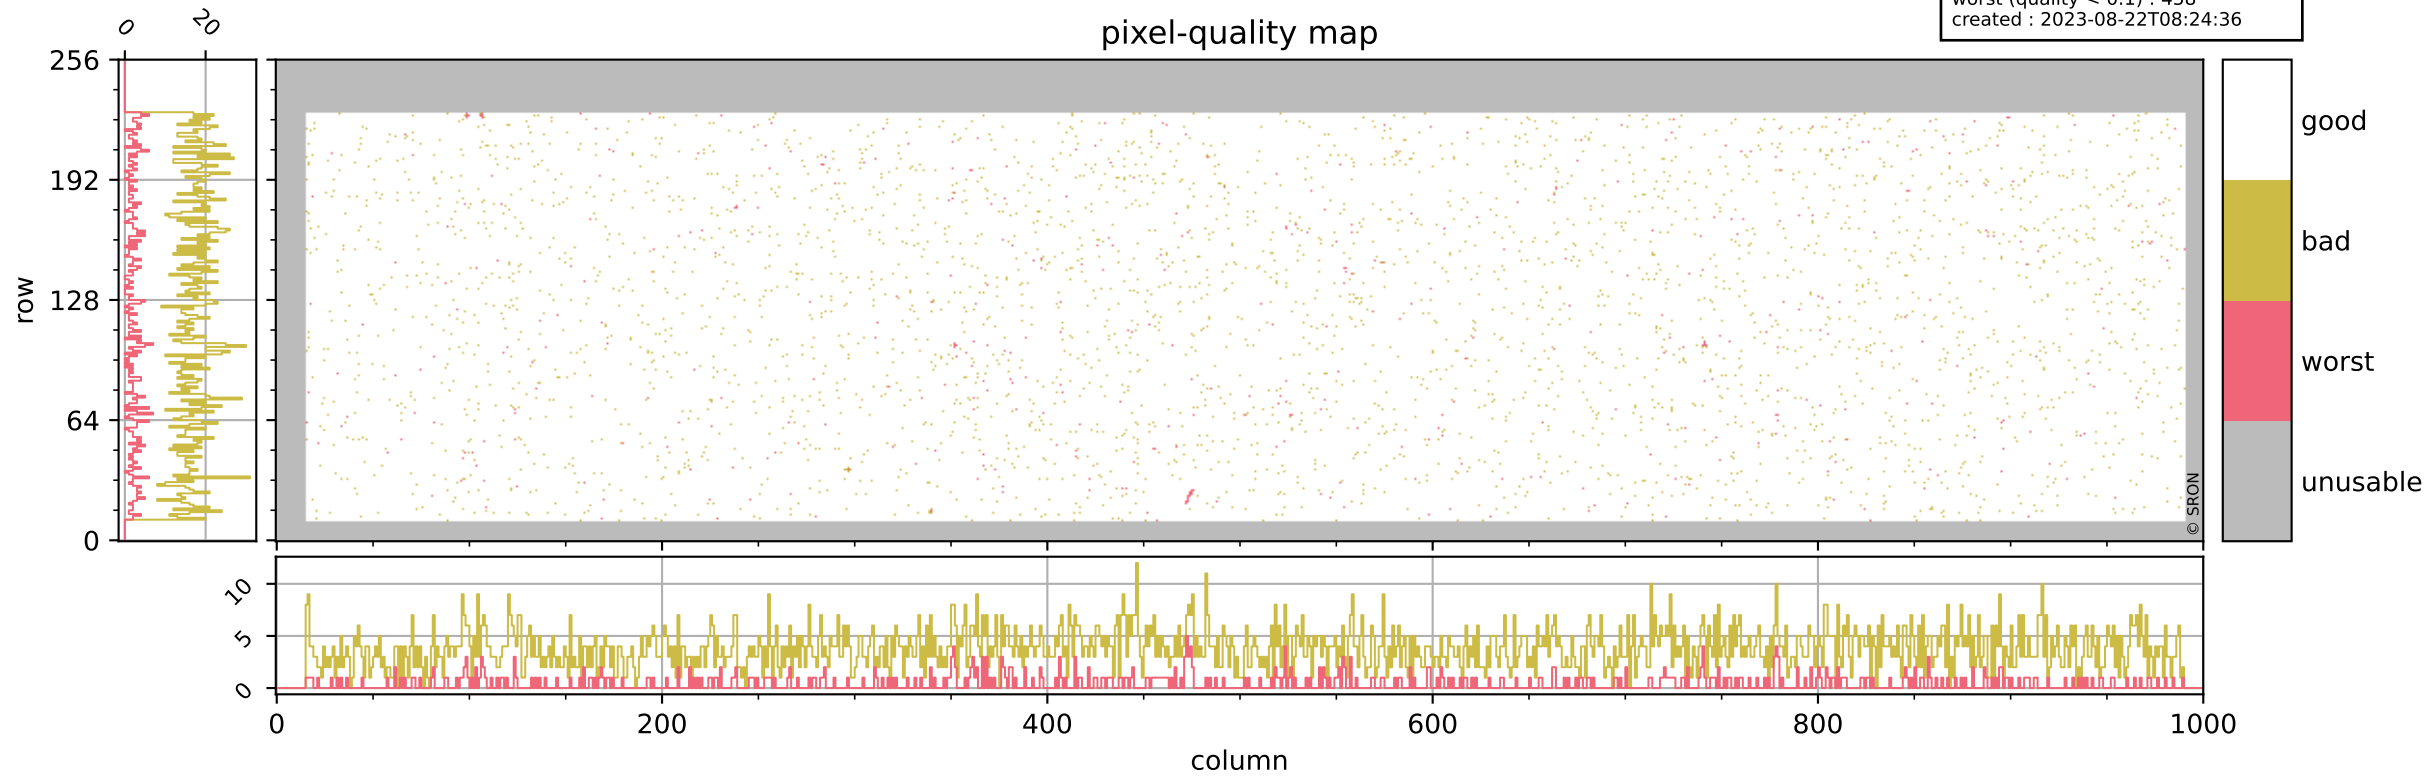

Tropomi SWIR pixel quality (official)

orbits : 20 in [19672, 19717]
coverage : 2021-07-31 / 2021-08-03
bad (quality < 0.8) : 3745
worst (quality < 0.1) : 458
created : 2023-08-22T08:24:36

pixel-quality map

Tropomi SWIR pixel quality (official)

orbits : 20 in [19672, 19717]
coverage : 2021-07-31 / 2021-08-03
bad (quality < 0.8) : 297
worst (quality < 0.1) : 114
created : 2023-08-22T08:24:36

pixel-quality map (dark)

Tropomi SWIR pixel quality (official)

orbits : 20 in [19672, 19717]
coverage : 2021-07-31 / 2021-08-03
bad (quality < 0.8) : 3491
worst (quality < 0.1) : 380
created : 2023-08-22T08:24:36

pixel-quality map (noise average)

Tropomi SWIR pixel quality (official)

orbits : 20 in [19672, 19717]
coverage : 2021-07-31 / 2021-08-03
to good : 360
good to bad : 1610
to worst : 245
created : 2023-08-22T08:24:36

total quality compared with SWIR pixel-quality CKD