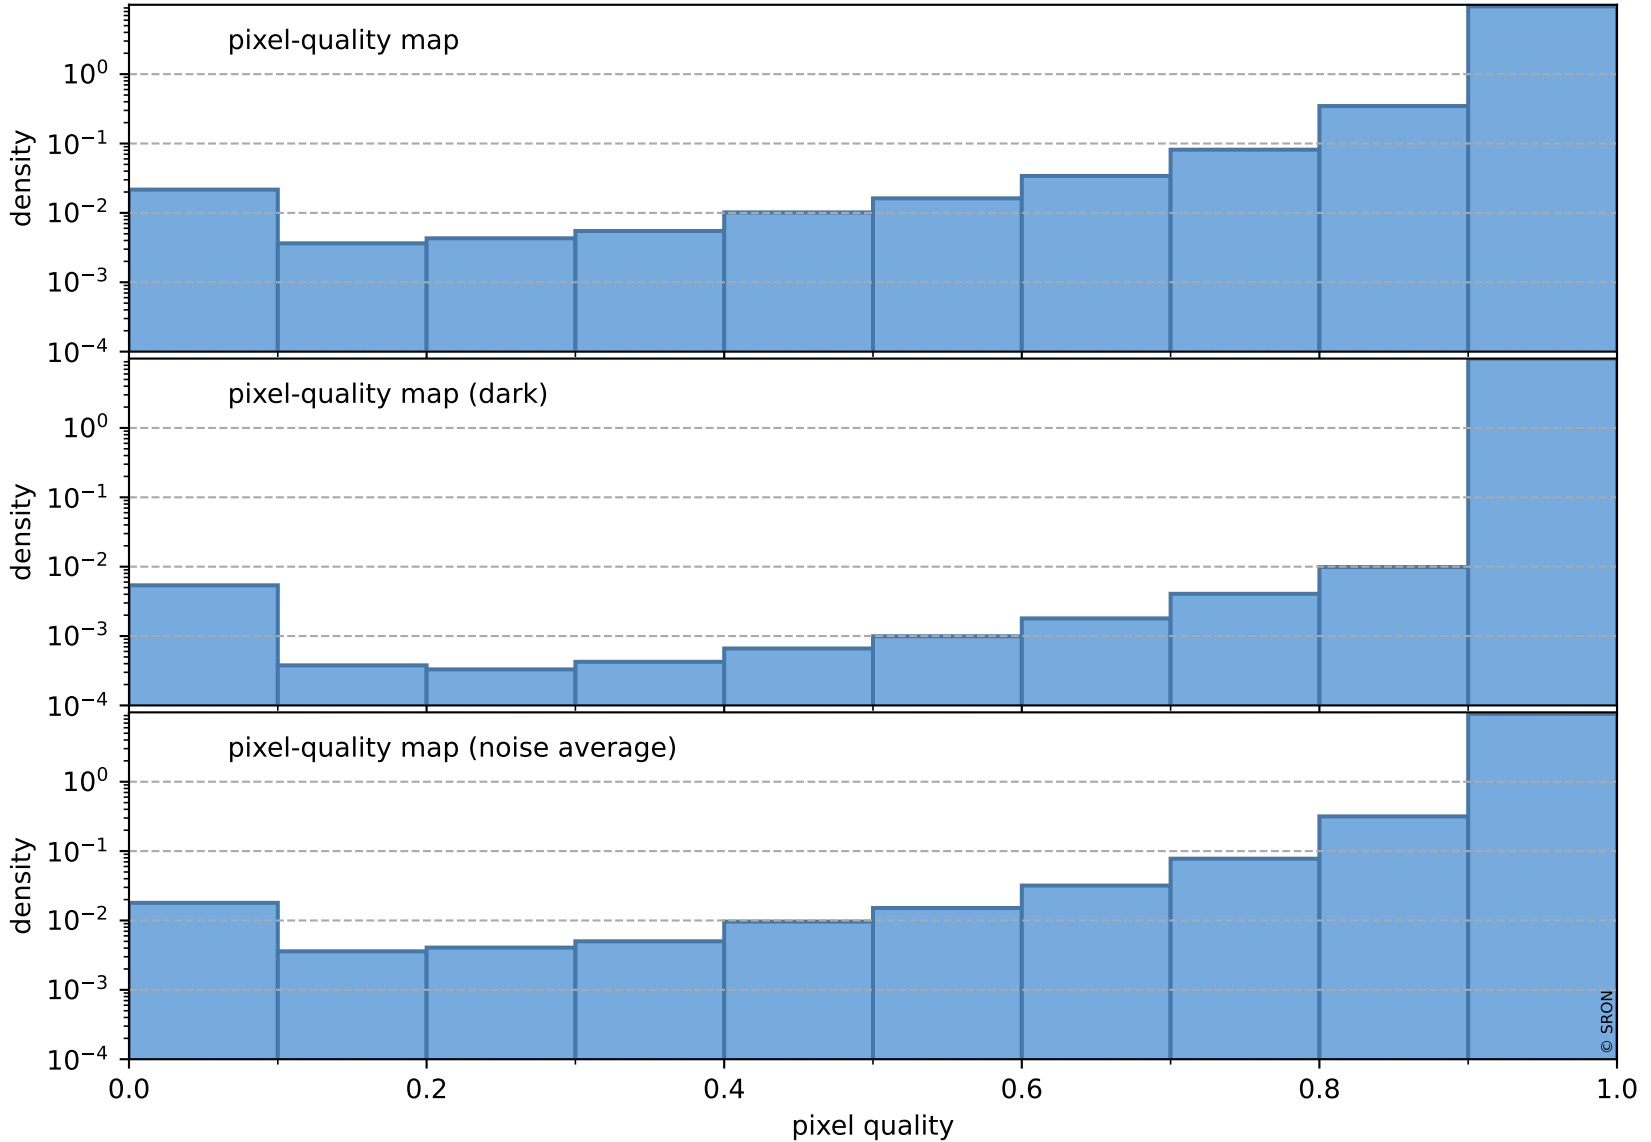

Tropomi SWIR pixel quality (official)

orbits : 20 in [19672, 19717]
coverage : 2021-07-31 / 2021-08-03
to good : 360
good to bad : 1610
to worst : 245
created : 2023-08-22T08:24:36

total quality compared with SWIR pixel-quality CKD

Tropomi SWIR pixel quality (official)

orbits : 20 in [19672, 19717]
coverage : 2021-07-31 / 2021-08-03
created : 2023-08-22T08:24:37

Histograms of pixel-quality

Tropomi SWIR pixel quality (official) ground-tracks of Sentinel-5P

orbits : 20 in [19672, 19717]
coverage : 2021-07-31 / 2021-08-03
created : 2023-08-22T08:24:37

Tropomi SWIR pixel quality (official)

orbits : [2827, 19717]
coverage : 2018-04-30 / 2021-08-03
created : 2023-08-22T08:24:37