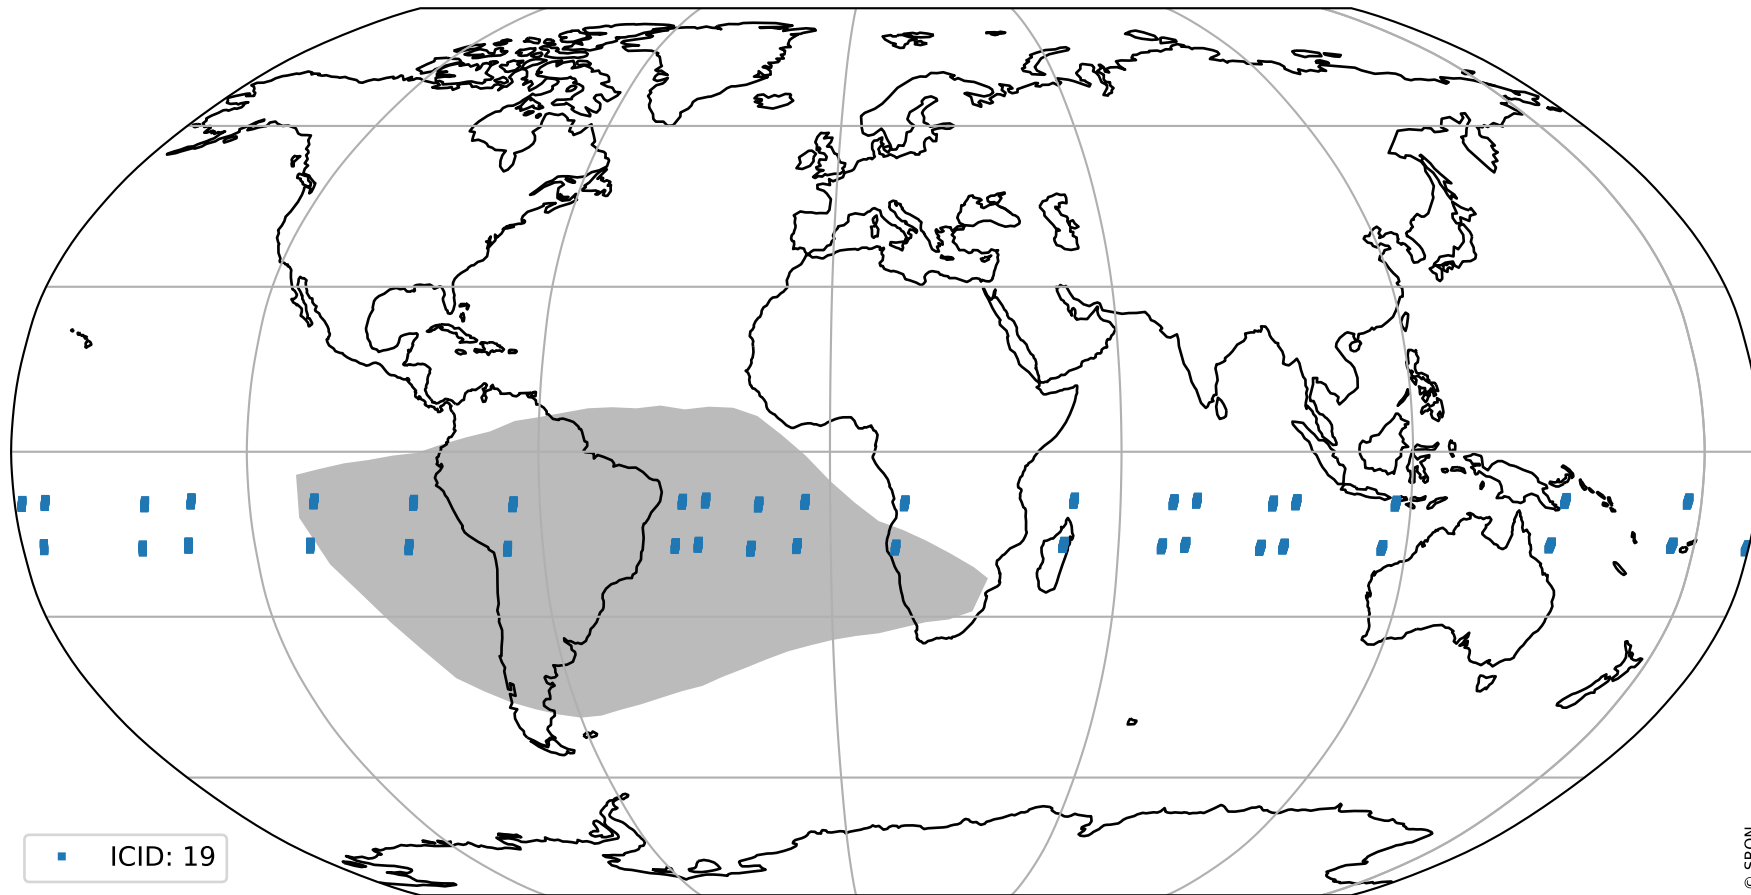

Tropomi SWIR pixel quality (official)

orbits : 20 in [19672, 19717]
coverage : 2021-07-31 / 2021-08-03
to good : 360
good to bad : 1610
to worst : 245
created : 2023-08-22T08:24:36

total quality compared with SWIR pixel-quality CKD

Tropomi SWIR pixel quality (official)

orbits : 20 in [19672, 19717]
coverage : 2021-07-31 / 2021-08-03
created : 2023-08-22T08:24:37

Histograms of pixel-quality

Tropomi SWIR pixel quality (official) ground-tracks of Sentinel-5P

orbits : 20 in [19672, 19717]
coverage : 2021-07-31 / 2021-08-03
created : 2023-08-22T08:24:37

Tropomi SWIR pixel quality (official)

orbits : [2827, 19717]
coverage : 2018-04-30 / 2021-08-03
created : 2023-08-22T08:24:37