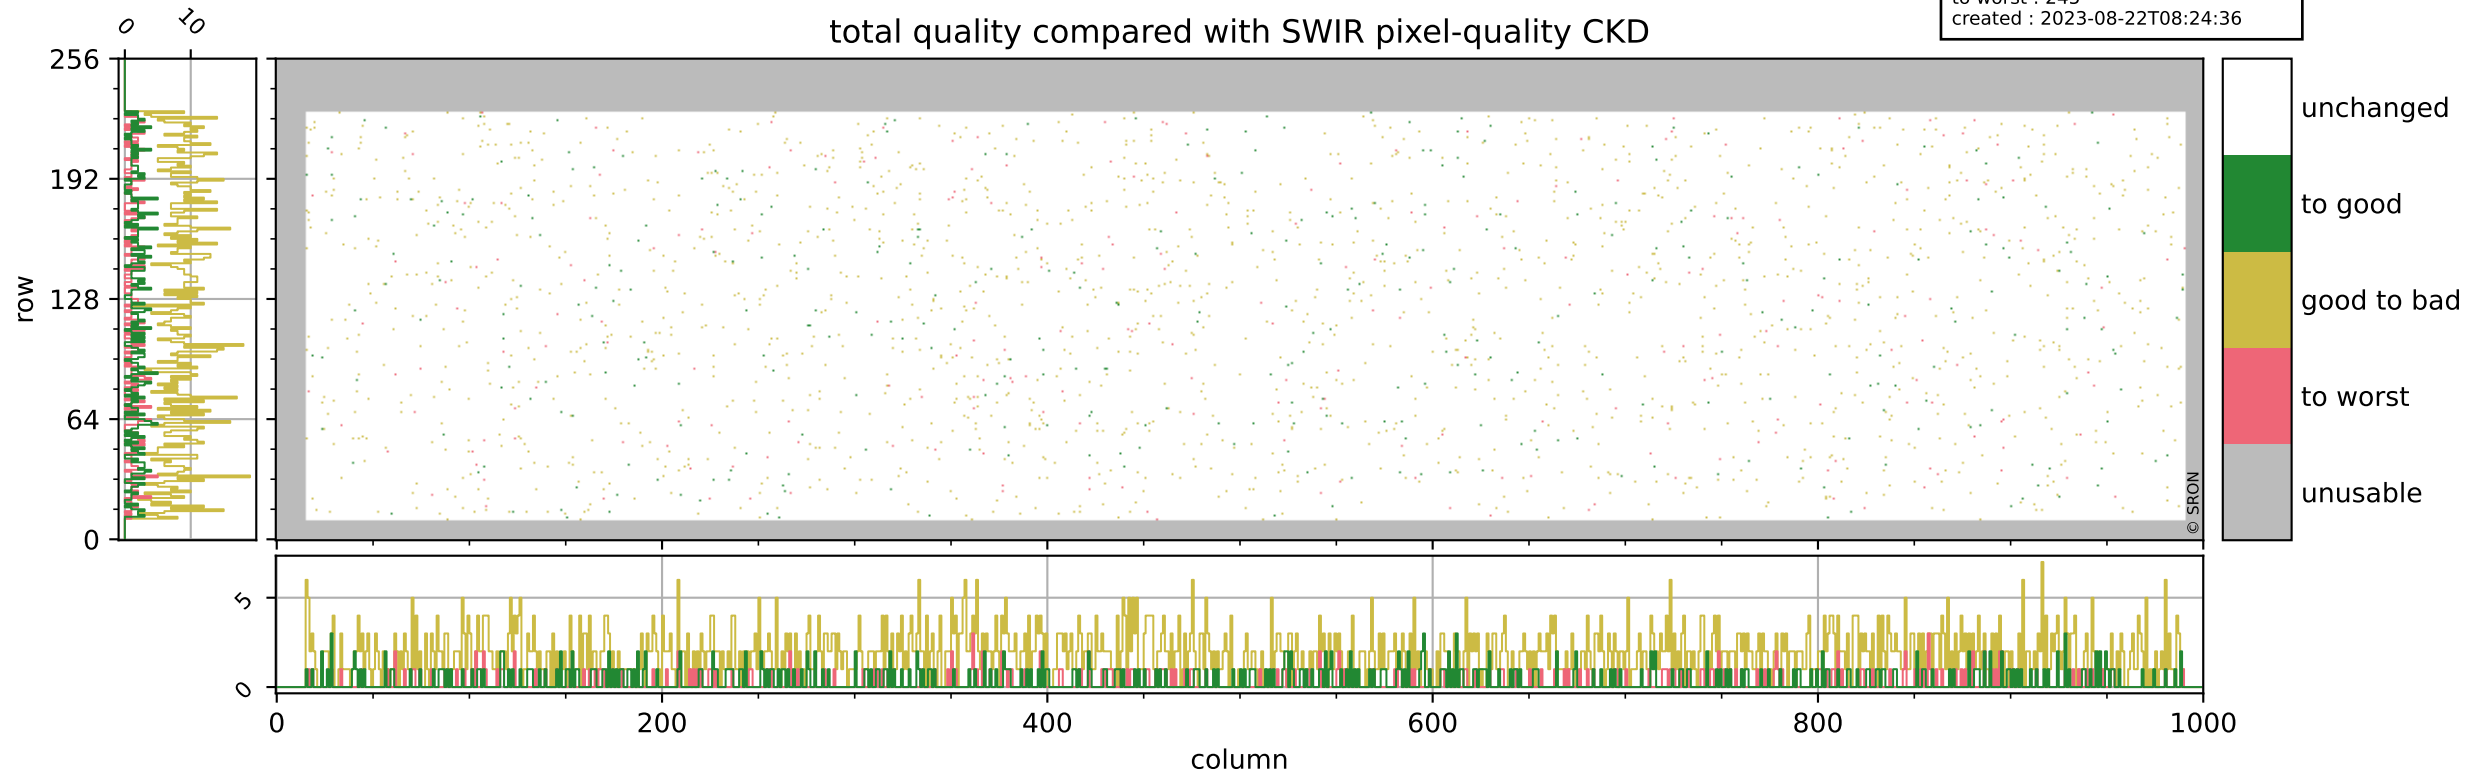

Tropomi SWIR pixel quality (official)

orbits : 20 in [19672, 19717]
coverage : 2021-07-31 / 2021-08-03
bad (quality < 0.8) : 297
worst (quality < 0.1) : 114
created : 2023-08-22T08:24:36

pixel-quality map (dark)

Tropomi SWIR pixel quality (official)

orbits : 20 in [19672, 19717]
coverage : 2021-07-31 / 2021-08-03
bad (quality < 0.8) : 3491
worst (quality < 0.1) : 380
created : 2023-08-22T08:24:36

pixel-quality map (noise average)

Tropomi SWIR pixel quality (official)

orbits : 20 in [19672, 19717]
coverage : 2021-07-31 / 2021-08-03
to good : 360
good to bad : 1610
to worst : 245
created : 2023-08-22T08:24:36

total quality compared with SWIR pixel-quality CKD

Tropomi SWIR pixel quality (official)

orbits : 20 in [19672, 19717]
coverage : 2021-07-31 / 2021-08-03
created : 2023-08-22T08:24:37

Histograms of pixel-quality

Tropomi SWIR pixel quality (official) ground-tracks of Sentinel-5P