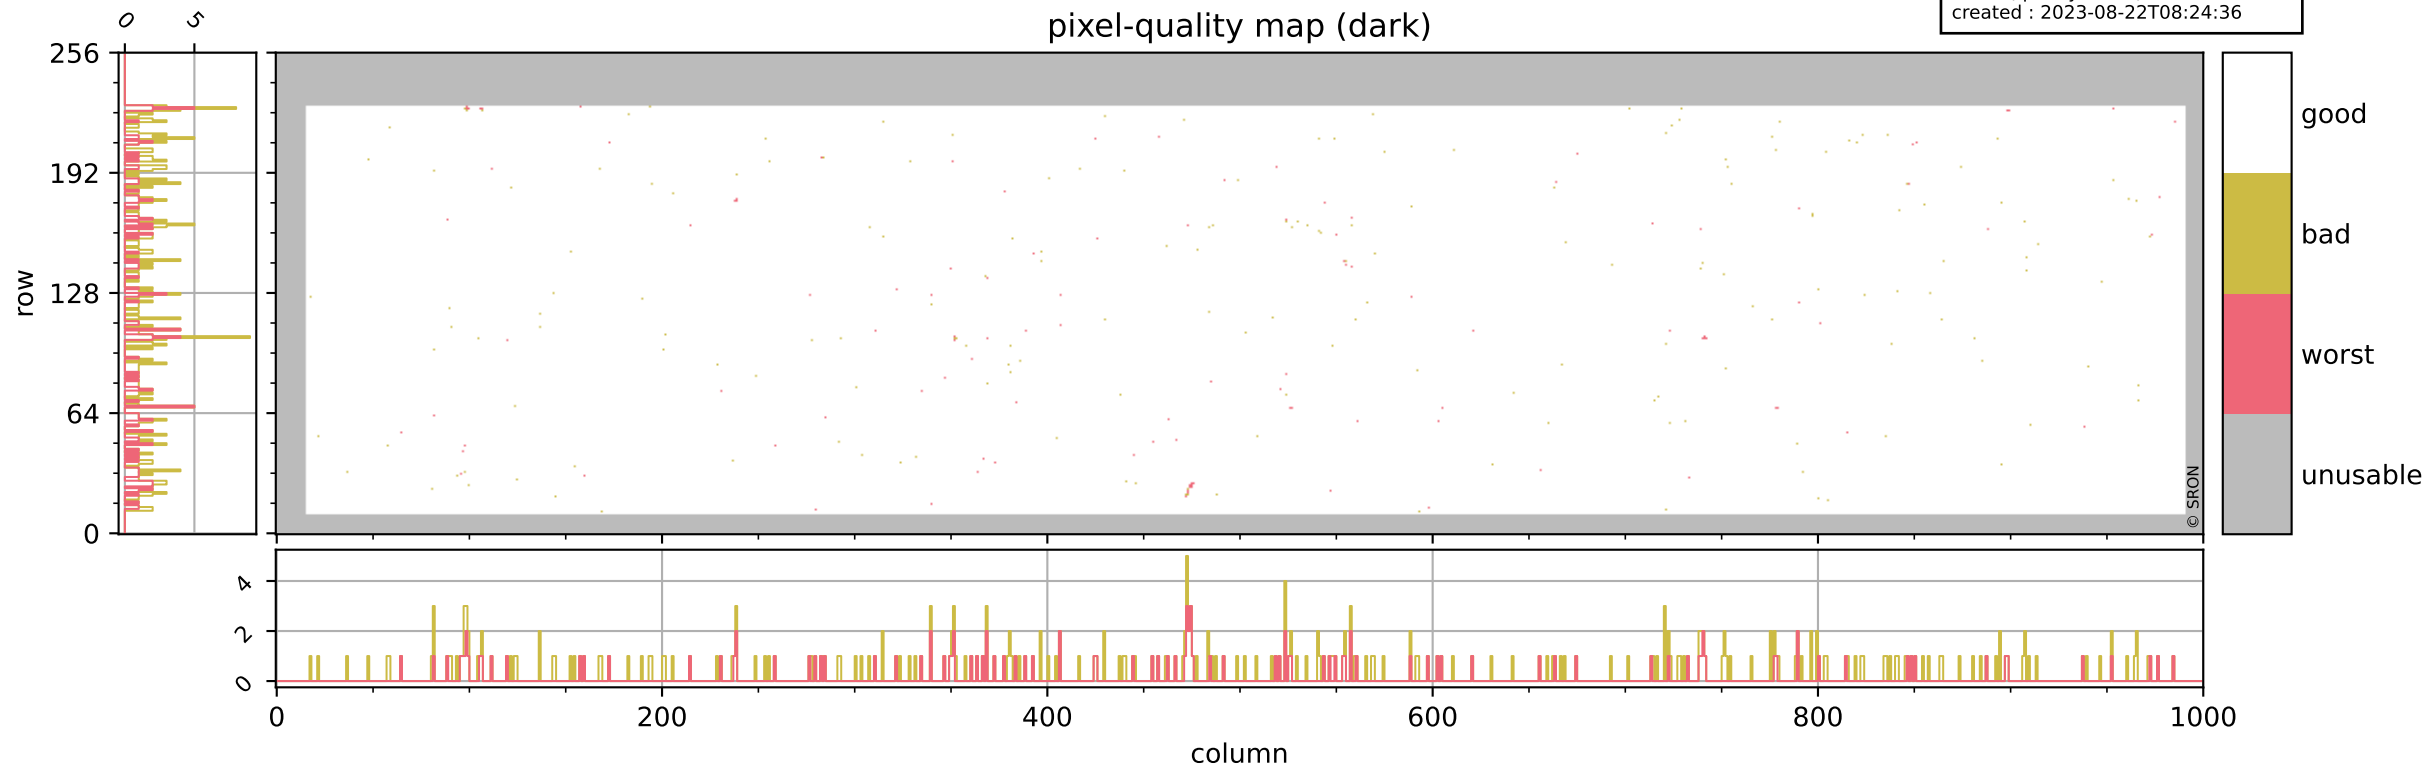

Tropomi SWIR pixel quality (official)

orbits : 20 in [19672, 19717]
coverage : 2021-07-31 / 2021-08-03
bad (quality < 0.8) : 3745
worst (quality < 0.1) : 458
created : 2023-08-22T08:24:36

pixel-quality map

Tropomi SWIR pixel quality (official)

orbits : 20 in [19672, 19717]
coverage : 2021-07-31 / 2021-08-03
bad (quality < 0.8) : 297
worst (quality < 0.1) : 114
created : 2023-08-22T08:24:36

pixel-quality map (dark)

Tropomi SWIR pixel quality (official)

orbits : 20 in [19672, 19717]
coverage : 2021-07-31 / 2021-08-03
bad (quality < 0.8) : 3491
worst (quality < 0.1) : 380
created : 2023-08-22T08:24:36

pixel-quality map (noise average)

Tropomi SWIR pixel quality (official)

orbits : 20 in [19672, 19717]
coverage : 2021-07-31 / 2021-08-03
to good : 360
good to bad : 1610
to worst : 245
created : 2023-08-22T08:24:36

total quality compared with SWIR pixel-quality CKD