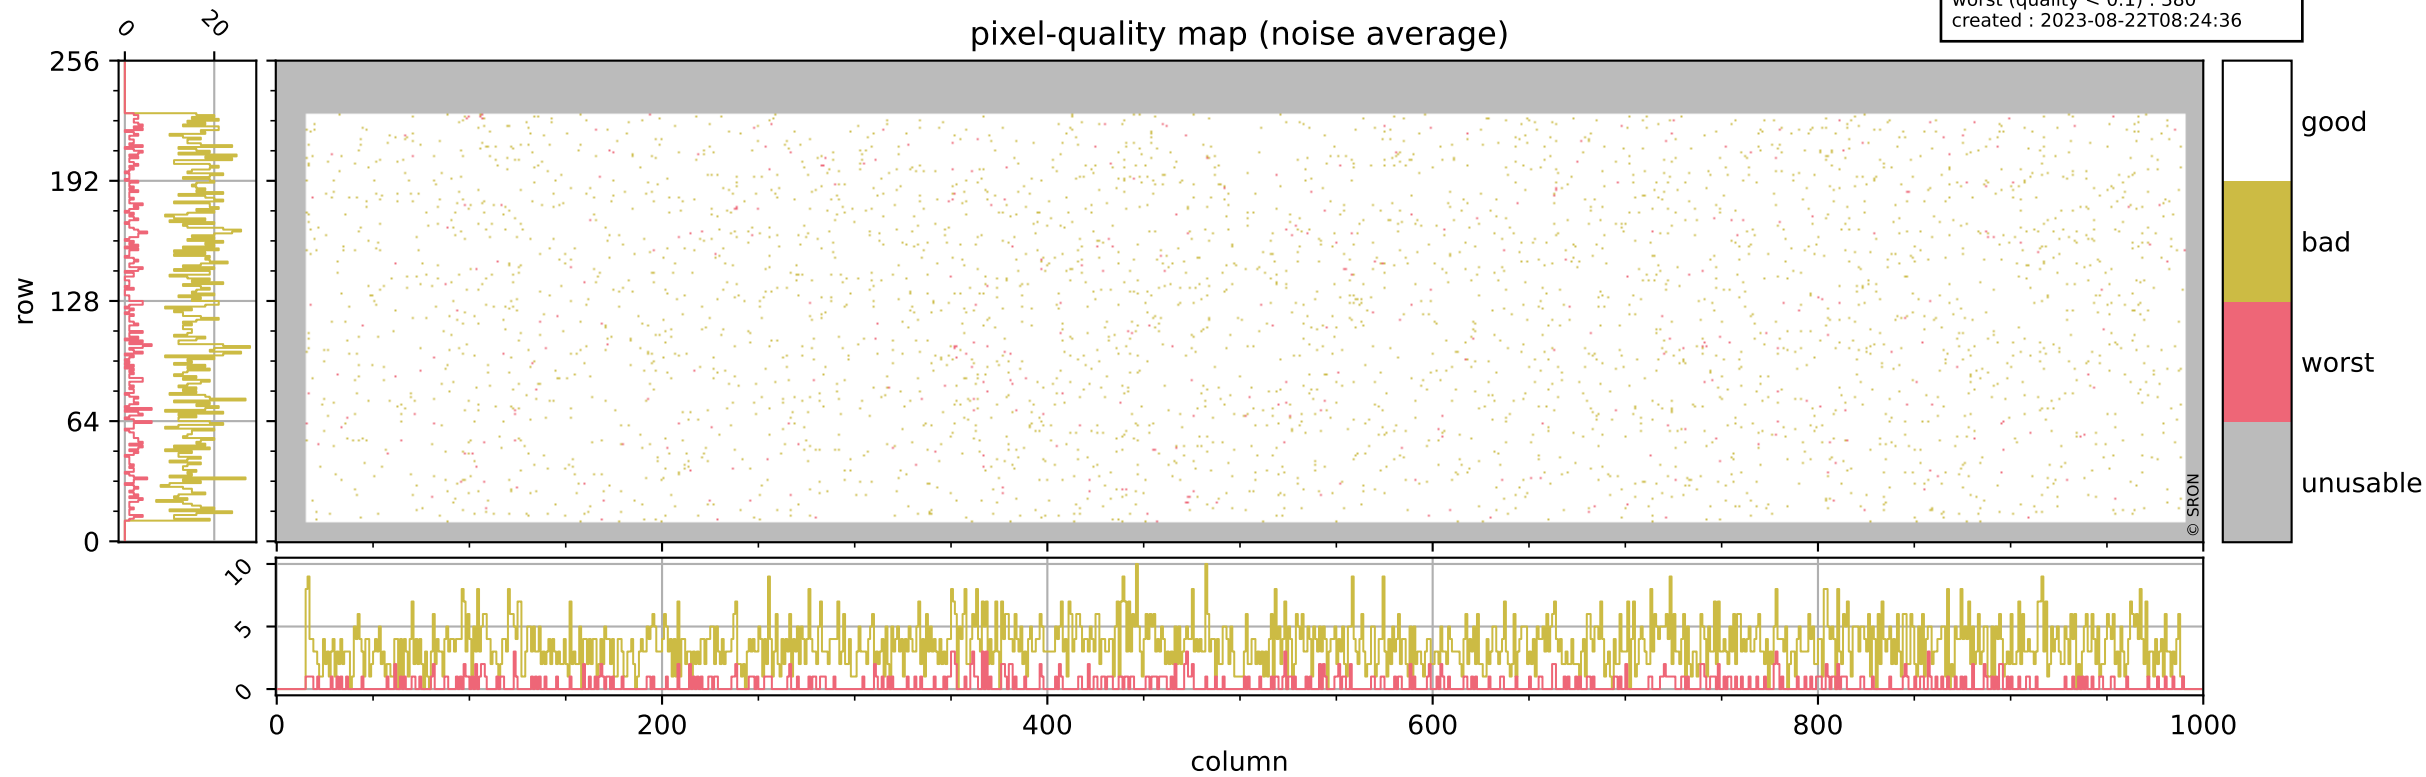

Tropomi SWIR pixel quality (official)

orbits : 20 in [19672, 19717]
coverage : 2021-07-31 / 2021-08-03
bad (quality < 0.8) : 297
worst (quality < 0.1) : 114
created : 2023-08-22T08:24:36

pixel-quality map (dark)

Tropomi SWIR pixel quality (official)

orbits : 20 in [19672, 19717]
coverage : 2021-07-31 / 2021-08-03
bad (quality < 0.8) : 3491
worst (quality < 0.1) : 380
created : 2023-08-22T08:24:36

pixel-quality map (noise average)

Tropomi SWIR pixel quality (official)

orbits : 20 in [19672, 19717]
coverage : 2021-07-31 / 2021-08-03
to good : 360
good to bad : 1610
to worst : 245
created : 2023-08-22T08:24:36

total quality compared with SWIR pixel-quality CKD

Tropomi SWIR pixel quality (official)

orbits : 20 in [19672, 19717]
coverage : 2021-07-31 / 2021-08-03
created : 2023-08-22T08:24:37

Histograms of pixel-quality

Tropomi SWIR pixel quality (official) ground-tracks of Sentinel-5P