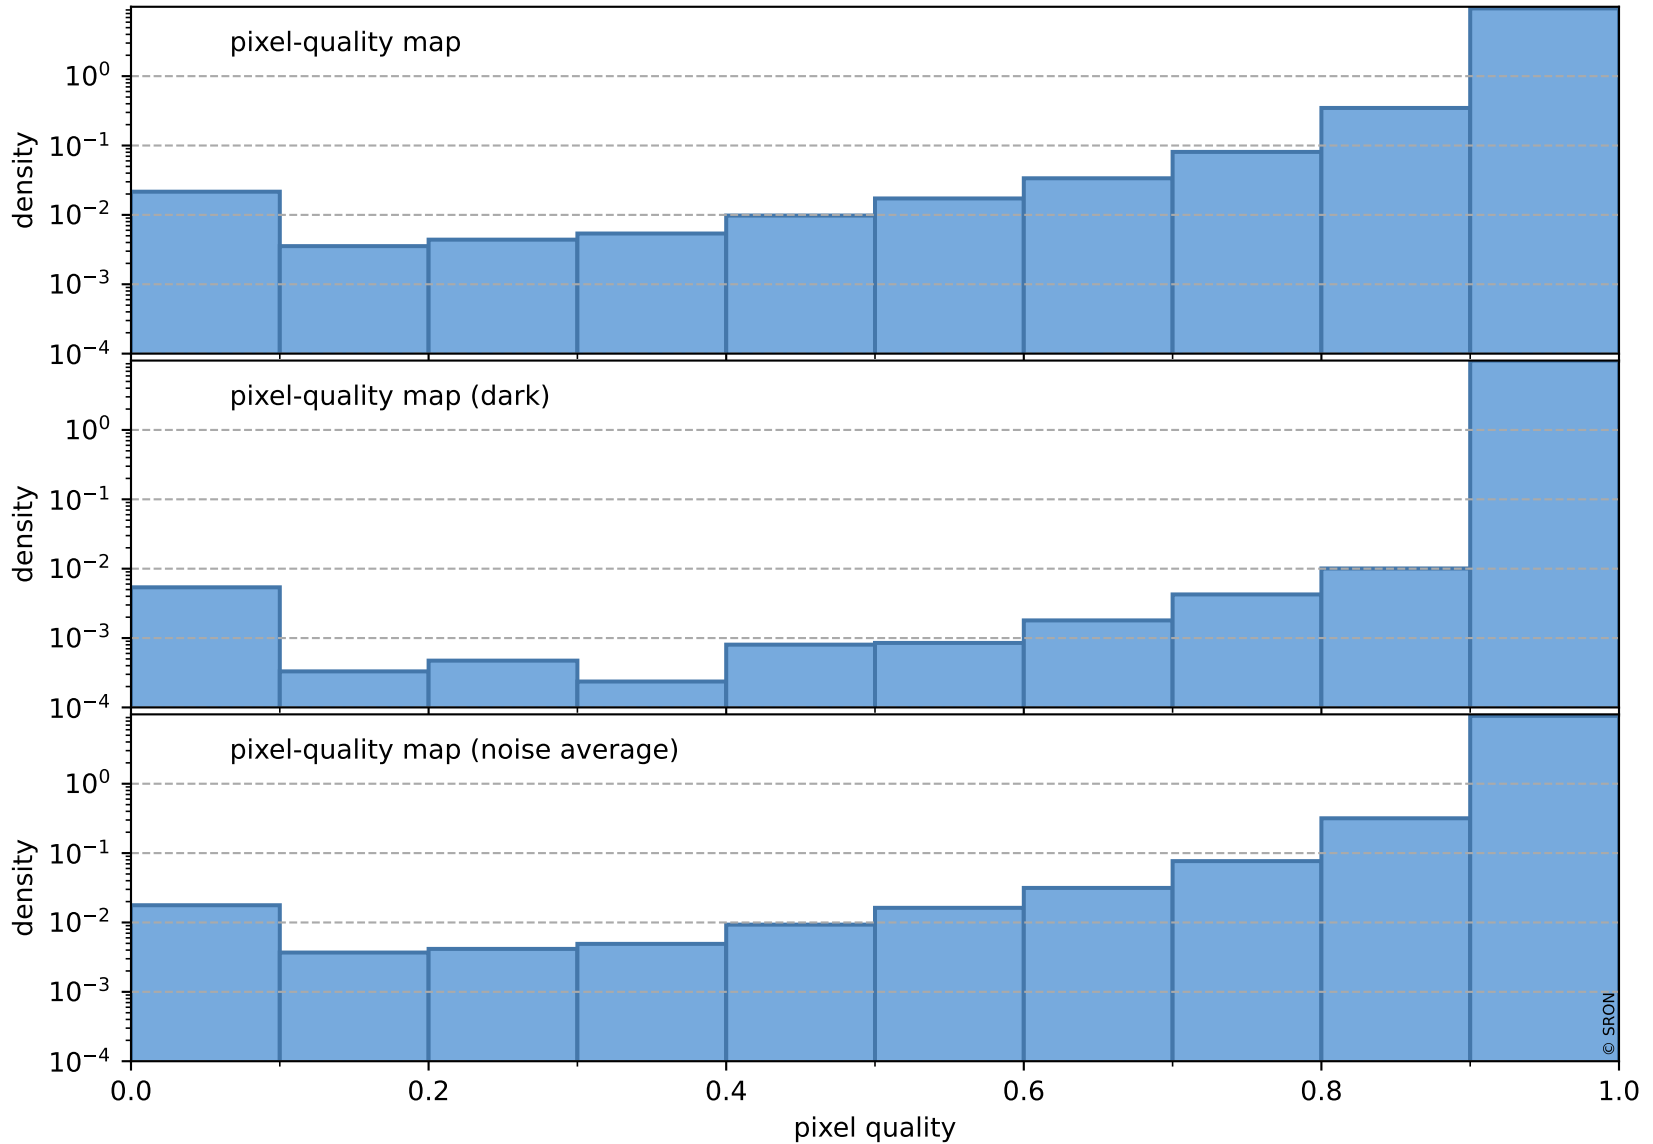

orbits : 19 in [19687, 19732]
coverage : 2021-08-01 / 2021-08-04
bad (quality < 0.8) : 3474
worst (quality < 0.1) : 375
created : 2023-08-22T08:24:39

pixel-quality map (noise average)

Tropomi SWIR pixel quality (official)

orbits : 19 in [19687, 19732]
coverage : 2021-08-01 / 2021-08-04
to good : 366
good to bad : 1607
to worst : 244
created : 2023-08-22T08:24:39

total quality compared with SWIR pixel-quality CKD

Tropomi SWIR pixel quality (official)

orbits : 19 in [19687, 19732]
coverage : 2021-08-01 / 2021-08-04
created : 2023-08-22T08:24:39

Histograms of pixel-quality

Tropomi SWIR pixel quality (official) ground-tracks of Sentinel-5P

orbits : 19 in [19687, 19732]
coverage : 2021-08-01 / 2021-08-04
created : 2023-08-22T08:24:39

Tropomi SWIR pixel quality (official)

orbits : [2827, 19732]
coverage : 2018-04-30 / 2021-08-04
created : 2023-08-22T08:24:40

trend of pixel quality & temperatures