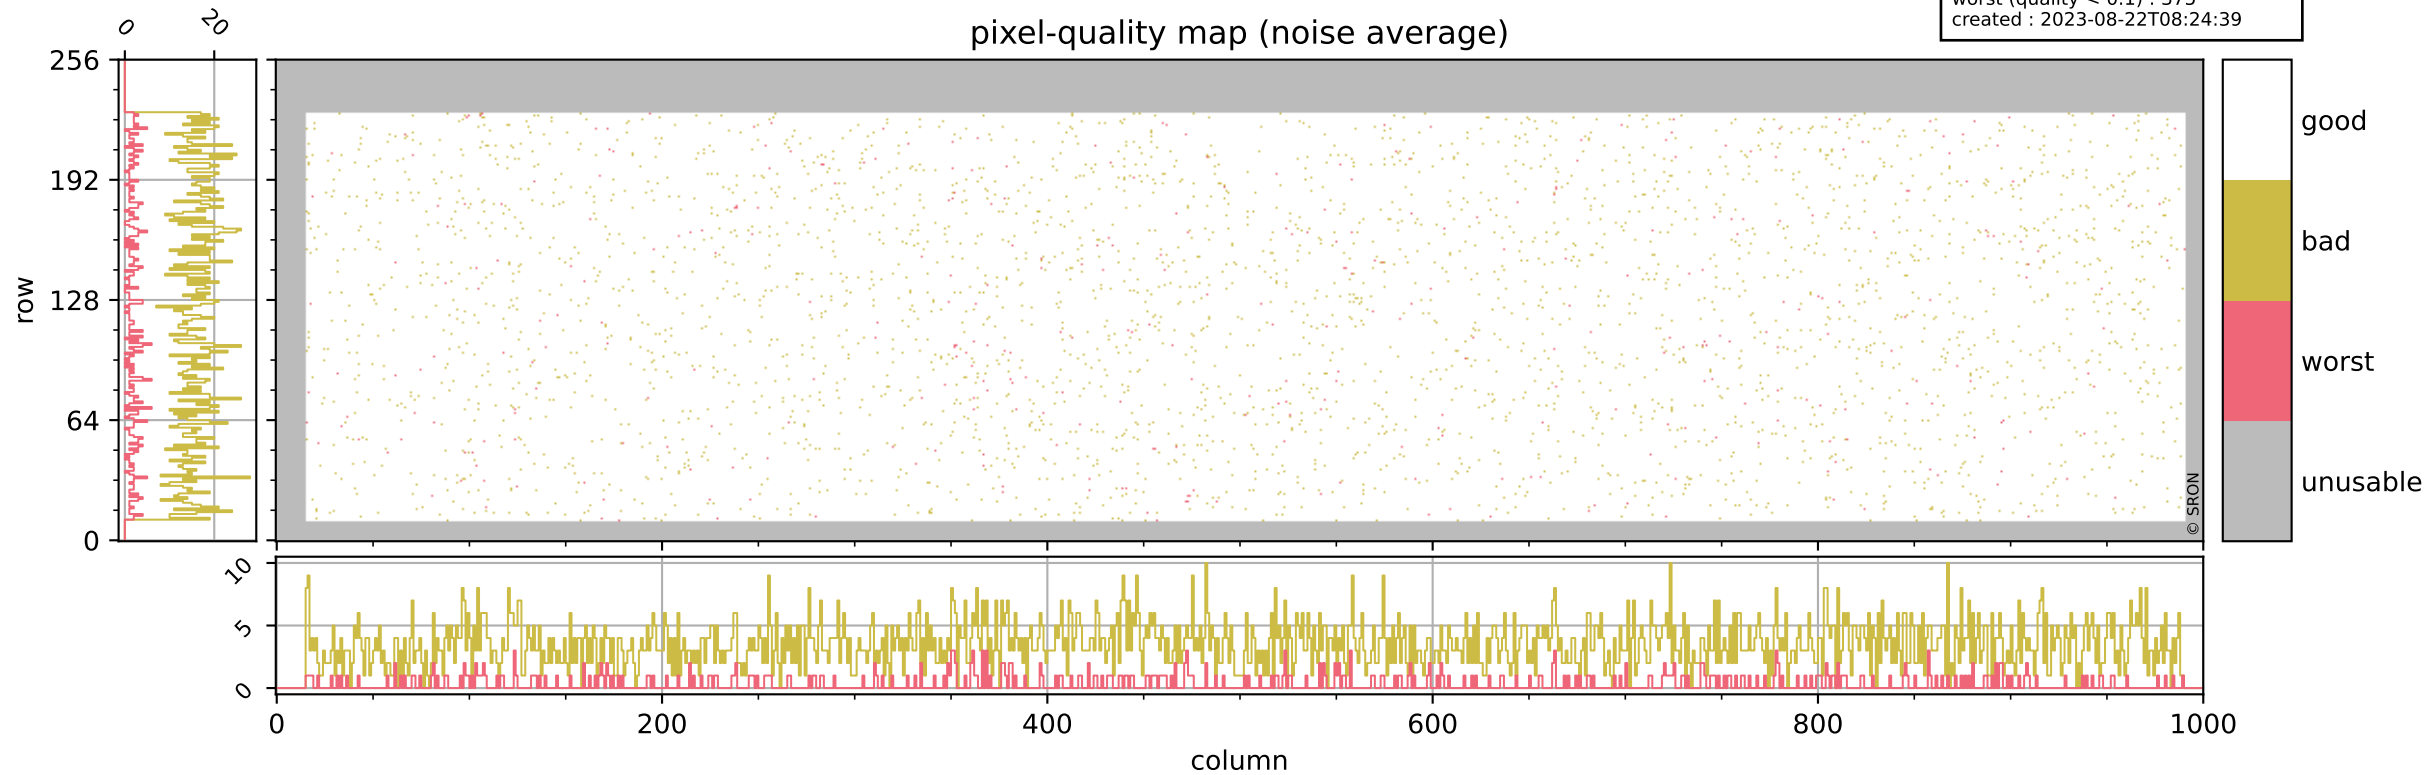

Tropomi SWIR pixel quality (official)

orbits : 19 in [19687, 19732]
coverage : 2021-08-01 / 2021-08-04
bad (quality < 0.8) : 299
worst (quality < 0.1) : 114
created : 2023-08-22T08:24:38

Tropomi SWIR pixel quality (official)

orbits : 19 in [19687, 19732]
coverage : 2021-08-01 / 2021-08-04
bad (quality < 0.8) : 3474
worst (quality < 0.1) : 375
created : 2023-08-22T08:24:39

pixel-quality map (noise average)

Tropomi SWIR pixel quality (official)

orbits : 19 in [19687, 19732]
coverage : 2021-08-01 / 2021-08-04
to good : 366
good to bad : 1607
to worst : 244
created : 2023-08-22T08:24:39

total quality compared with SWIR pixel-quality CKD

Tropomi SWIR pixel quality (official)

orbits : 19 in [19687, 19732]
coverage : 2021-08-01 / 2021-08-04
created : 2023-08-22T08:24:39

Histograms of pixel-quality

Tropomi SWIR pixel quality (official) ground-tracks of Sentinel-5P

orbits : 19 in [19687, 19732]
coverage : 2021-08-01 / 2021-08-04
created : 2023-08-22T08:24:39