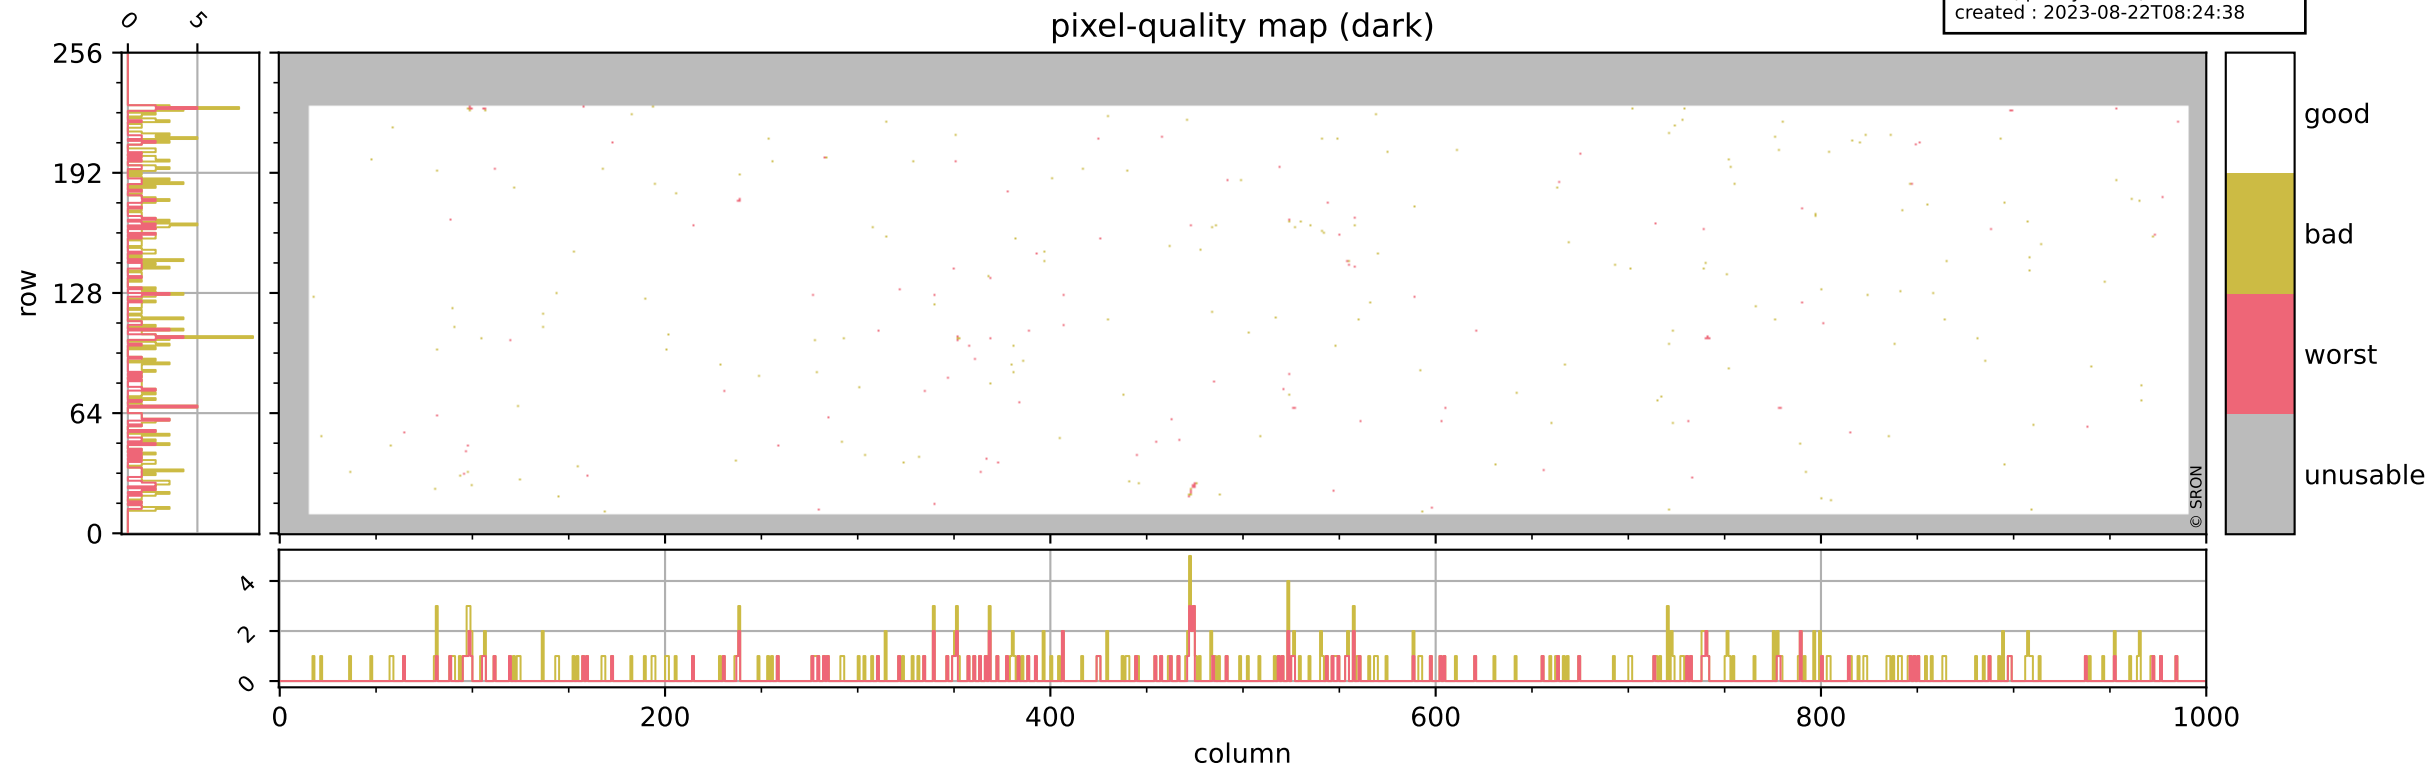

Tropomi SWIR pixel quality (official)

orbits : 19 in [19687, 19732]
coverage : 2021-08-01 / 2021-08-04
bad (quality < 0.8) : 3735
worst (quality < 0.1) : 457
created : 2023-08-22T08:24:38

pixel-quality map

Tropomi SWIR pixel quality (official)

orbits : 19 in [19687, 19732]
coverage : 2021-08-01 / 2021-08-04
bad (quality < 0.8) : 299
worst (quality < 0.1) : 114
created : 2023-08-22T08:24:38

Tropomi SWIR pixel quality (official)

orbits : 19 in [19687, 19732]
coverage : 2021-08-01 / 2021-08-04
bad (quality < 0.8) : 3474
worst (quality < 0.1) : 375
created : 2023-08-22T08:24:39

pixel-quality map (noise average)

Tropomi SWIR pixel quality (official)

orbits : 19 in [19687, 19732]
coverage : 2021-08-01 / 2021-08-04
created : 2023-08-22T08:24:39

Histograms of pixel-quality

Tropomi SWIR pixel quality (official) ground-tracks of Sentinel-5P

orbits : 19 in [19687, 19732]
coverage : 2021-08-01 / 2021-08-04
created : 2023-08-22T08:24:39