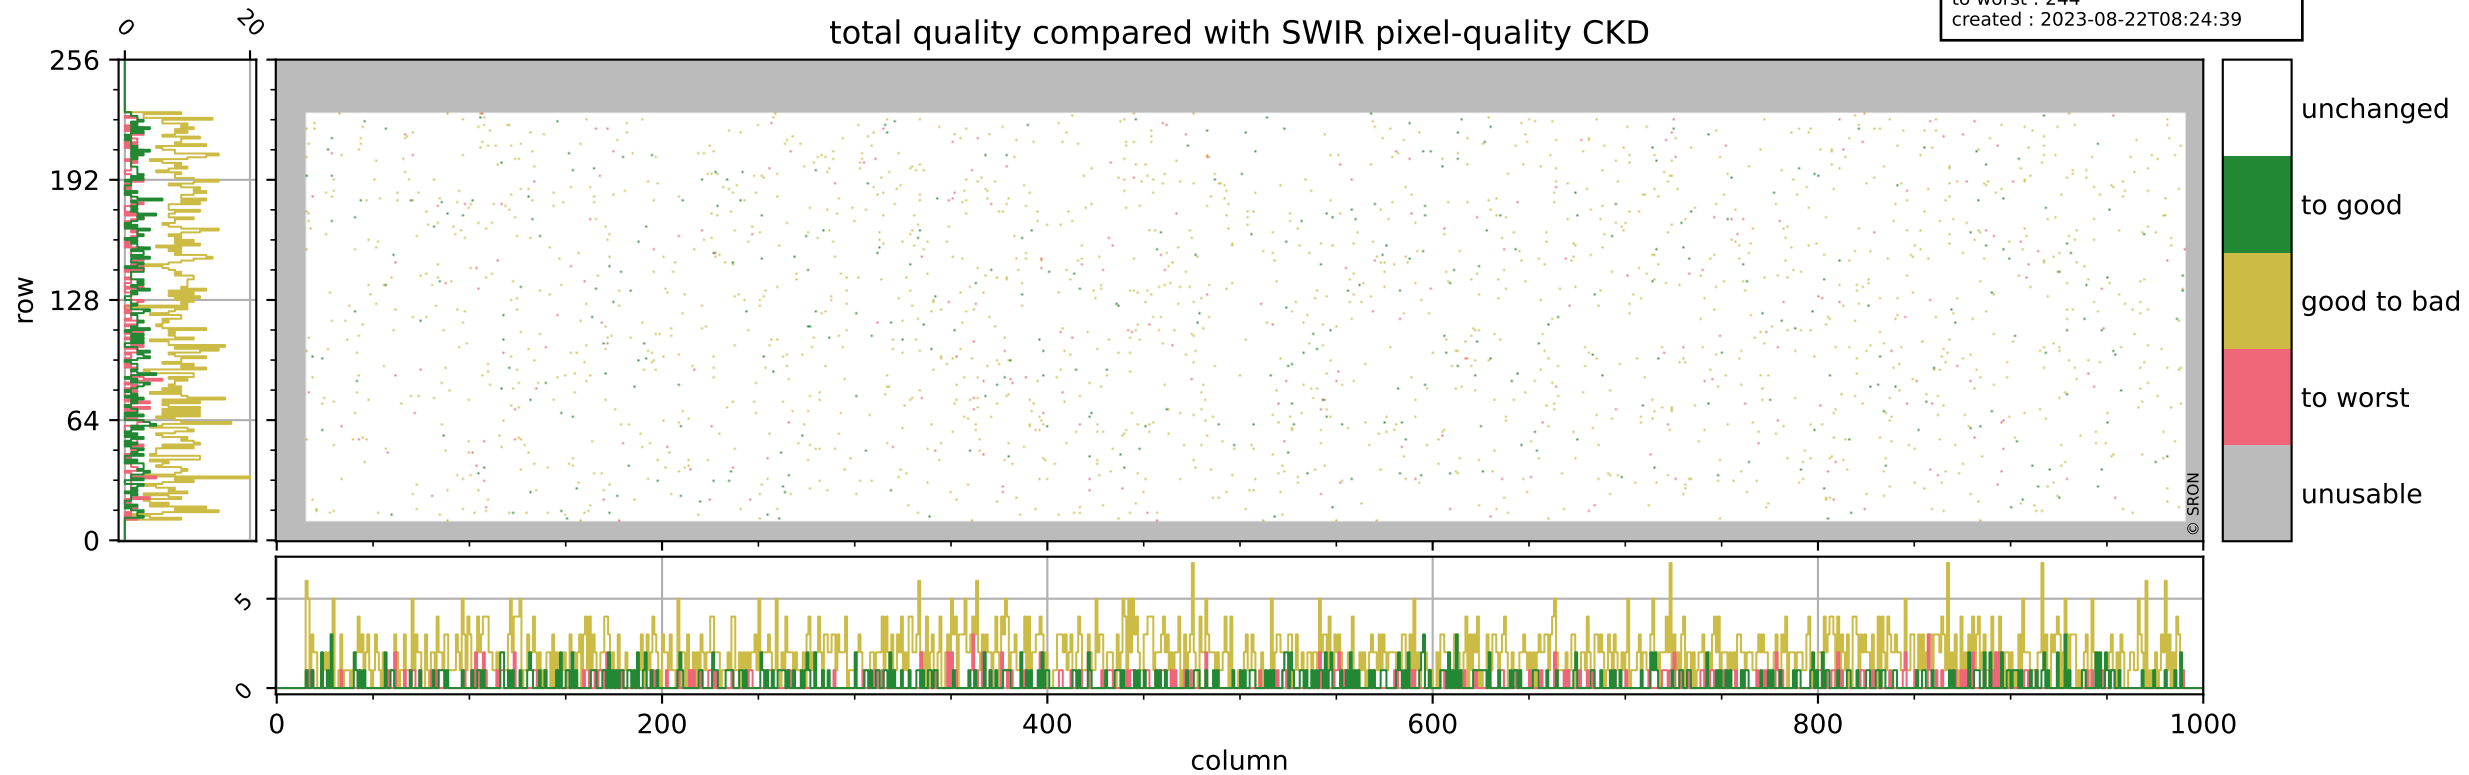

Tropomi SWIR pixel quality (official)

orbits : 19 in [19687, 19732]
coverage : 2021-08-01 / 2021-08-04
bad (quality < 0.8) : 299
worst (quality < 0.1) : 114
created : 2023-08-22T08:24:38

Tropomi SWIR pixel quality (official)

orbits : 19 in [19687, 19732]
coverage : 2021-08-01 / 2021-08-04
bad (quality < 0.8) : 3474
worst (quality < 0.1) : 375
created : 2023-08-22T08:24:39

pixel-quality map (noise average)

Tropomi SWIR pixel quality (official)

orbits : 19 in [19687, 19732]
coverage : 2021-08-01 / 2021-08-04
to good : 366
good to bad : 1607
to worst : 244
created : 2023-08-22T08:24:39

total quality compared with SWIR pixel-quality CKD

Tropomi SWIR pixel quality (official)

orbits : 19 in [19687, 19732]
coverage : 2021-08-01 / 2021-08-04
created : 2023-08-22T08:24:39

Histograms of pixel-quality

Tropomi SWIR pixel quality (official) ground-tracks of Sentinel-5P

orbits : 19 in [19687, 19732]
coverage : 2021-08-01 / 2021-08-04
created : 2023-08-22T08:24:39