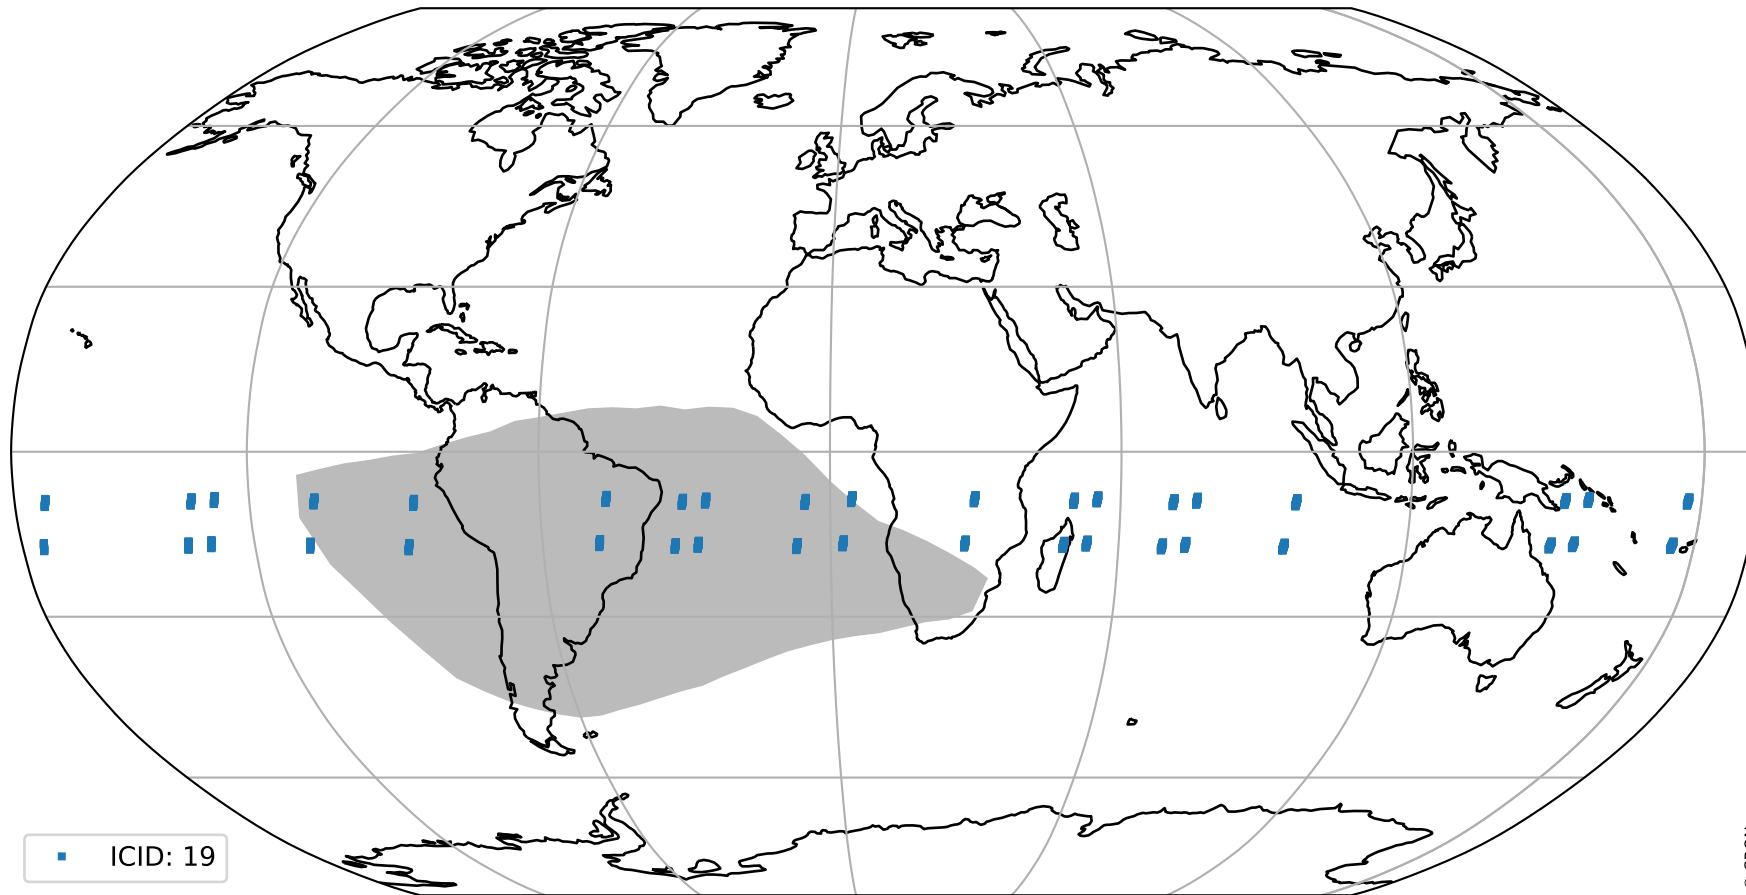

orbits : 19 in [19687, 19732]
coverage : 2021-08-01 / 2021-08-04
bad (quality < 0.8) : 3474
worst (quality < 0.1) : 375
created : 2023-08-22T08:24:39

pixel-quality map (noise average)

Tropomi SWIR pixel quality (official)

orbits : 19 in [19687, 19732]
coverage : 2021-08-01 / 2021-08-04
to good : 366
good to bad : 1607
to worst : 244
created : 2023-08-22T08:24:39

total quality compared with SWIR pixel-quality CKD

Tropomi SWIR pixel quality (official)

orbits : 19 in [19687, 19732]
coverage : 2021-08-01 / 2021-08-04
created : 2023-08-22T08:24:39

Histograms of pixel-quality

Tropomi SWIR pixel quality (official) ground-tracks of Sentinel-5P

orbits : 19 in [19687, 19732]
coverage : 2021-08-01 / 2021-08-04
created : 2023-08-22T08:24:39

Tropomi SWIR pixel quality (official)

orbits : [2827, 19732]
coverage : 2018-04-30 / 2021-08-04
created : 2023-08-22T08:24:40

trend of pixel quality & temperatures