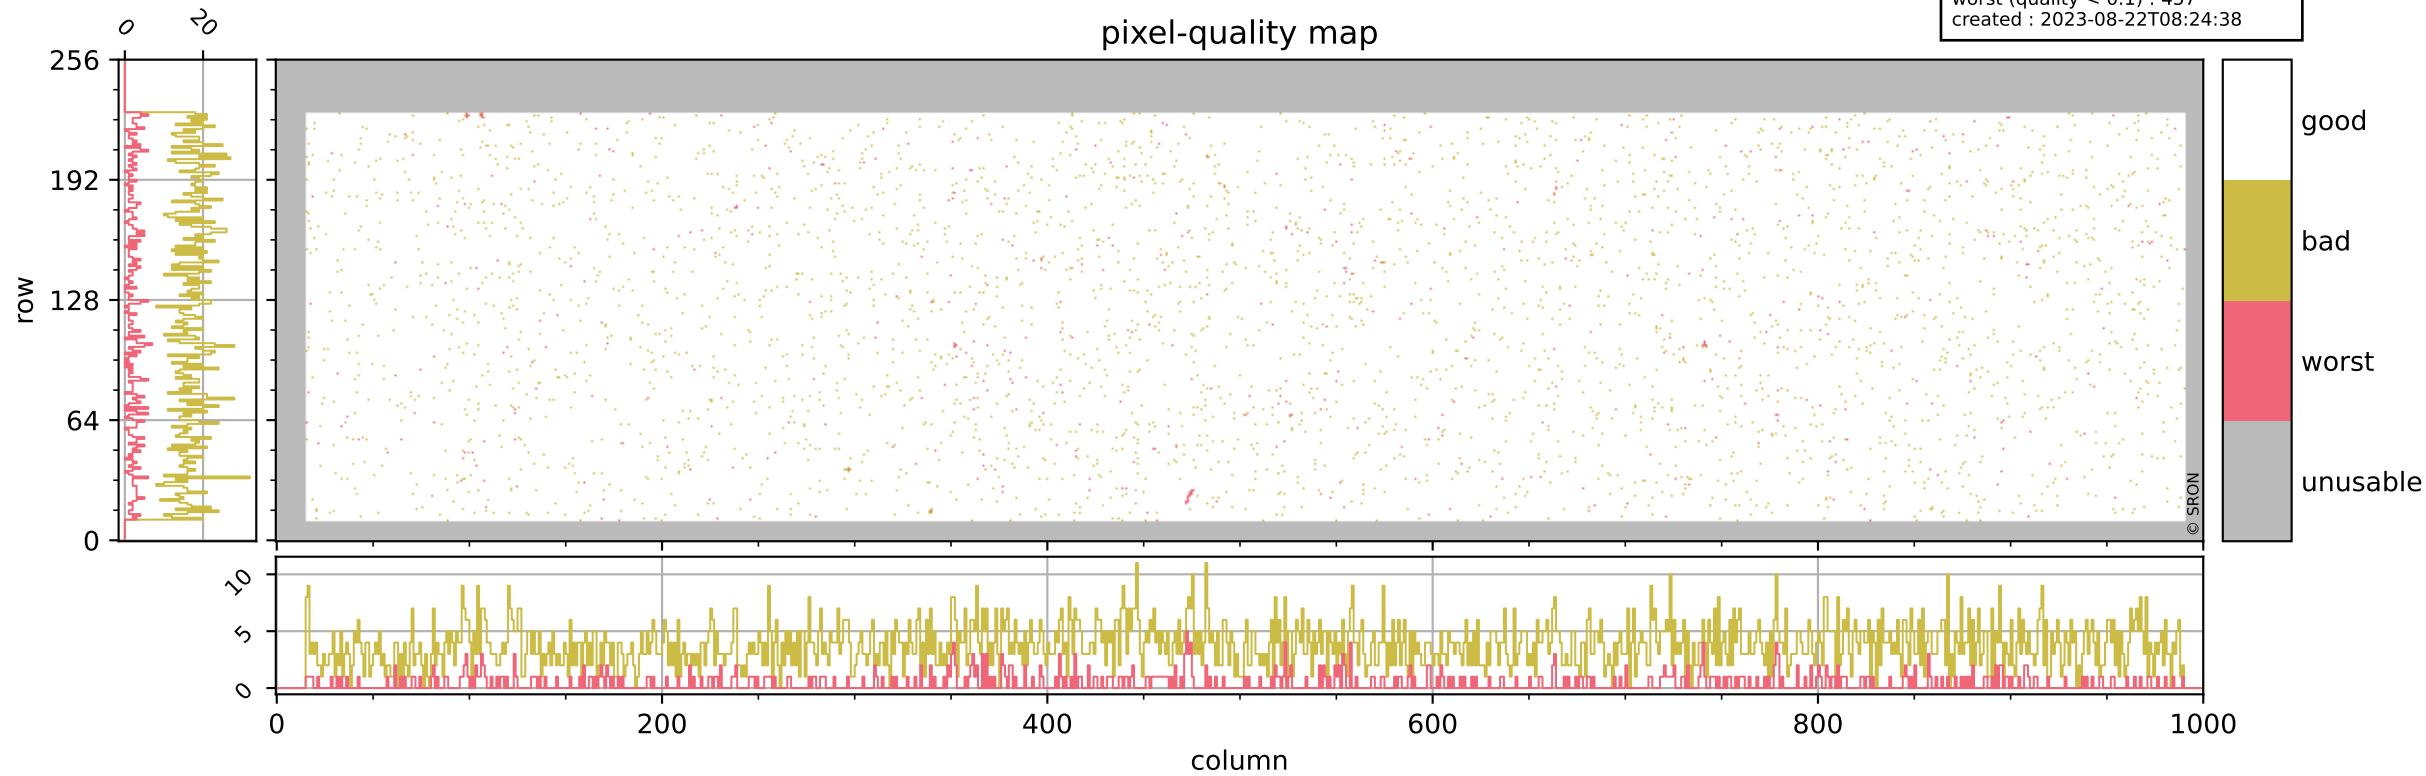

Tropomi SWIR pixel quality (official)

orbits : 19 in [19687, 19732]
coverage : 2021-08-01 / 2021-08-04
bad (quality < 0.8) : 3735
worst (quality < 0.1) : 457
created : 2023-08-22T08:24:38

pixel-quality map

Tropomi SWIR pixel quality (official)

orbits : 19 in [19687, 19732]
coverage : 2021-08-01 / 2021-08-04
bad (quality < 0.8) : 299
worst (quality < 0.1) : 114
created : 2023-08-22T08:24:38

Tropomi SWIR pixel quality (official)

orbits : 19 in [19687, 19732]
coverage : 2021-08-01 / 2021-08-04
bad (quality < 0.8) : 3474
worst (quality < 0.1) : 375
created : 2023-08-22T08:24:39

pixel-quality map (noise average)

Tropomi SWIR pixel quality (official)

orbits : 19 in [19687, 19732]
coverage : 2021-08-01 / 2021-08-04
created : 2023-08-22T08:24:39

Histograms of pixel-quality

Tropomi SWIR pixel quality (official) ground-tracks of Sentinel-5P

orbits : 19 in [19687, 19732]
coverage : 2021-08-01 / 2021-08-04
created : 2023-08-22T08:24:39