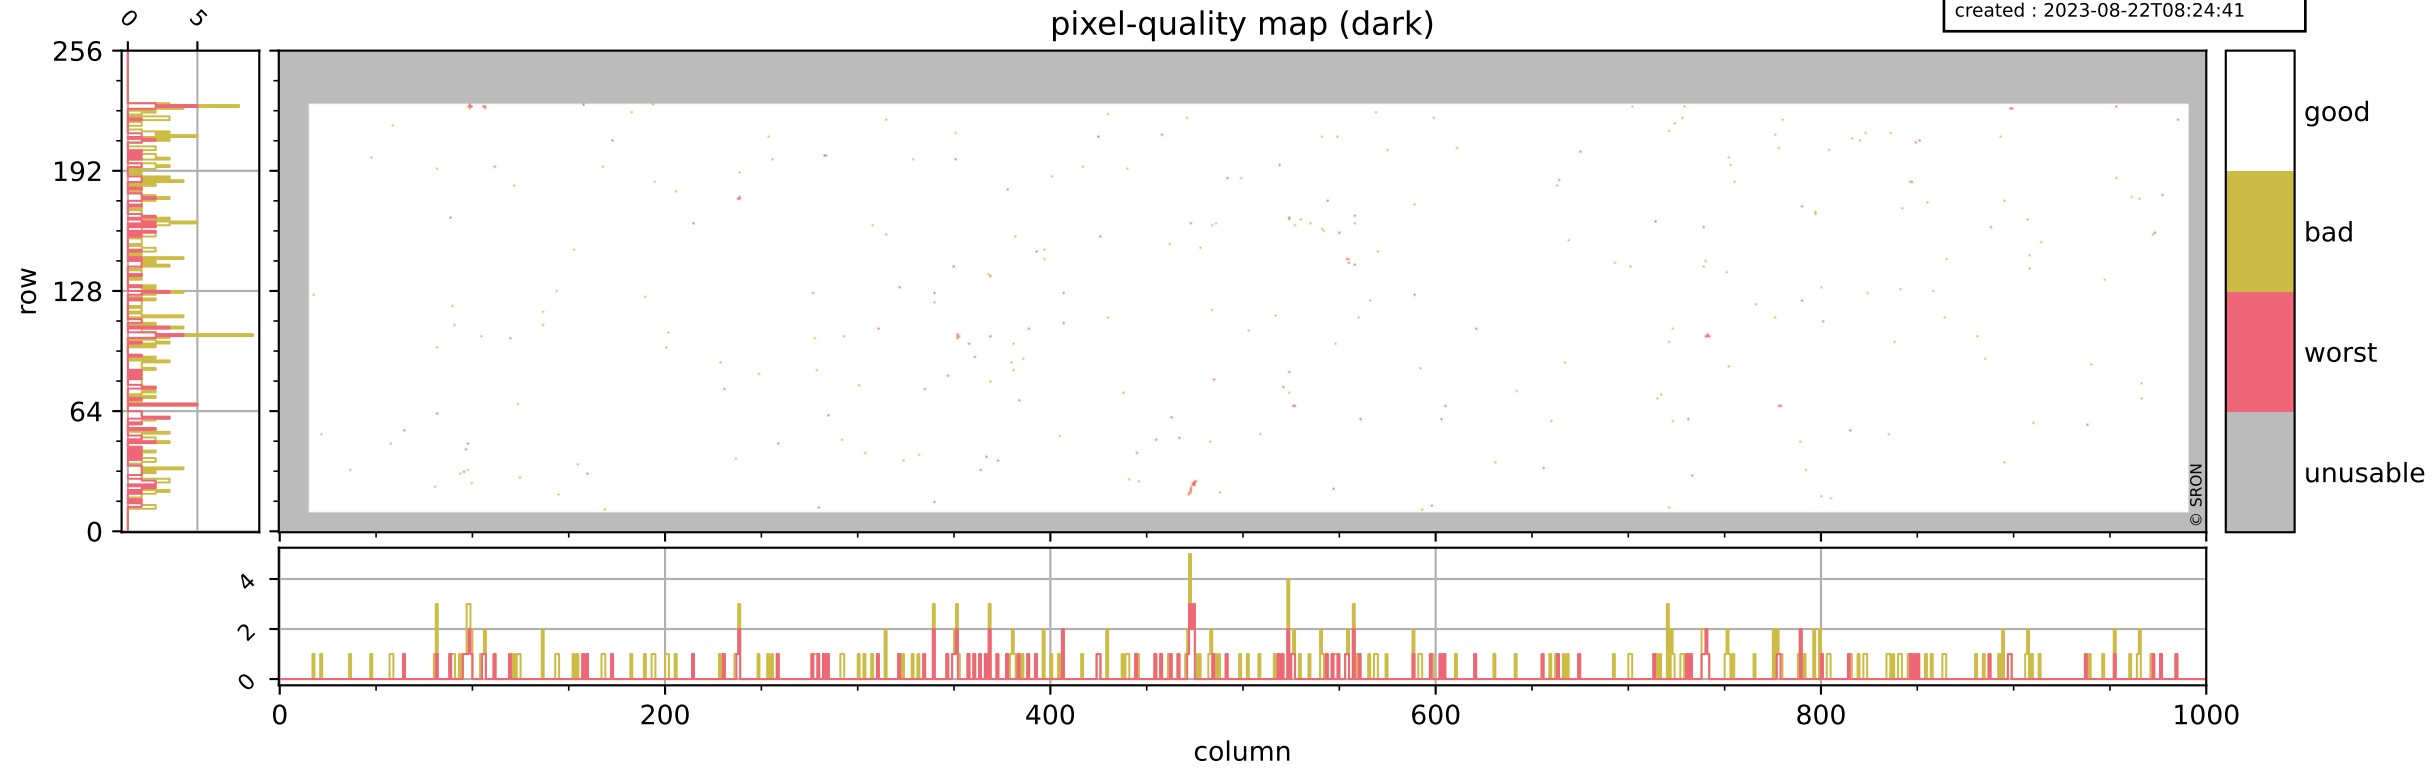

Tropomi SWIR pixel quality (official)

orbits : 20 in [19702, 19747]
coverage : 2021-08-02 / 2021-08-05
bad (quality < 0.8) : 3760
worst (quality < 0.1) : 451
created : 2023-08-22T08:24:40

pixel-quality map

Tropomi SWIR pixel quality (official)

orbits : 20 in [19702, 19747]
coverage : 2021-08-02 / 2021-08-05
bad (quality < 0.8) : 300
worst (quality < 0.1) : 114
created : 2023-08-22T08:24:41

pixel-quality map (dark)

Tropomi SWIR pixel quality (official)

orbits : 20 in [19702, 19747]
coverage : 2021-08-02 / 2021-08-05
bad (quality < 0.8) : 3493
worst (quality < 0.1) : 371
created : 2023-08-22T08:24:41

pixel-quality map (noise average)

Tropomi SWIR pixel quality (official)

orbits : 20 in [19702, 19747]
coverage : 2021-08-02 / 2021-08-05
created : 2023-08-22T08:24:41

Histograms of pixel-quality

Tropomi SWIR pixel quality (official) ground-tracks of Sentinel-5P