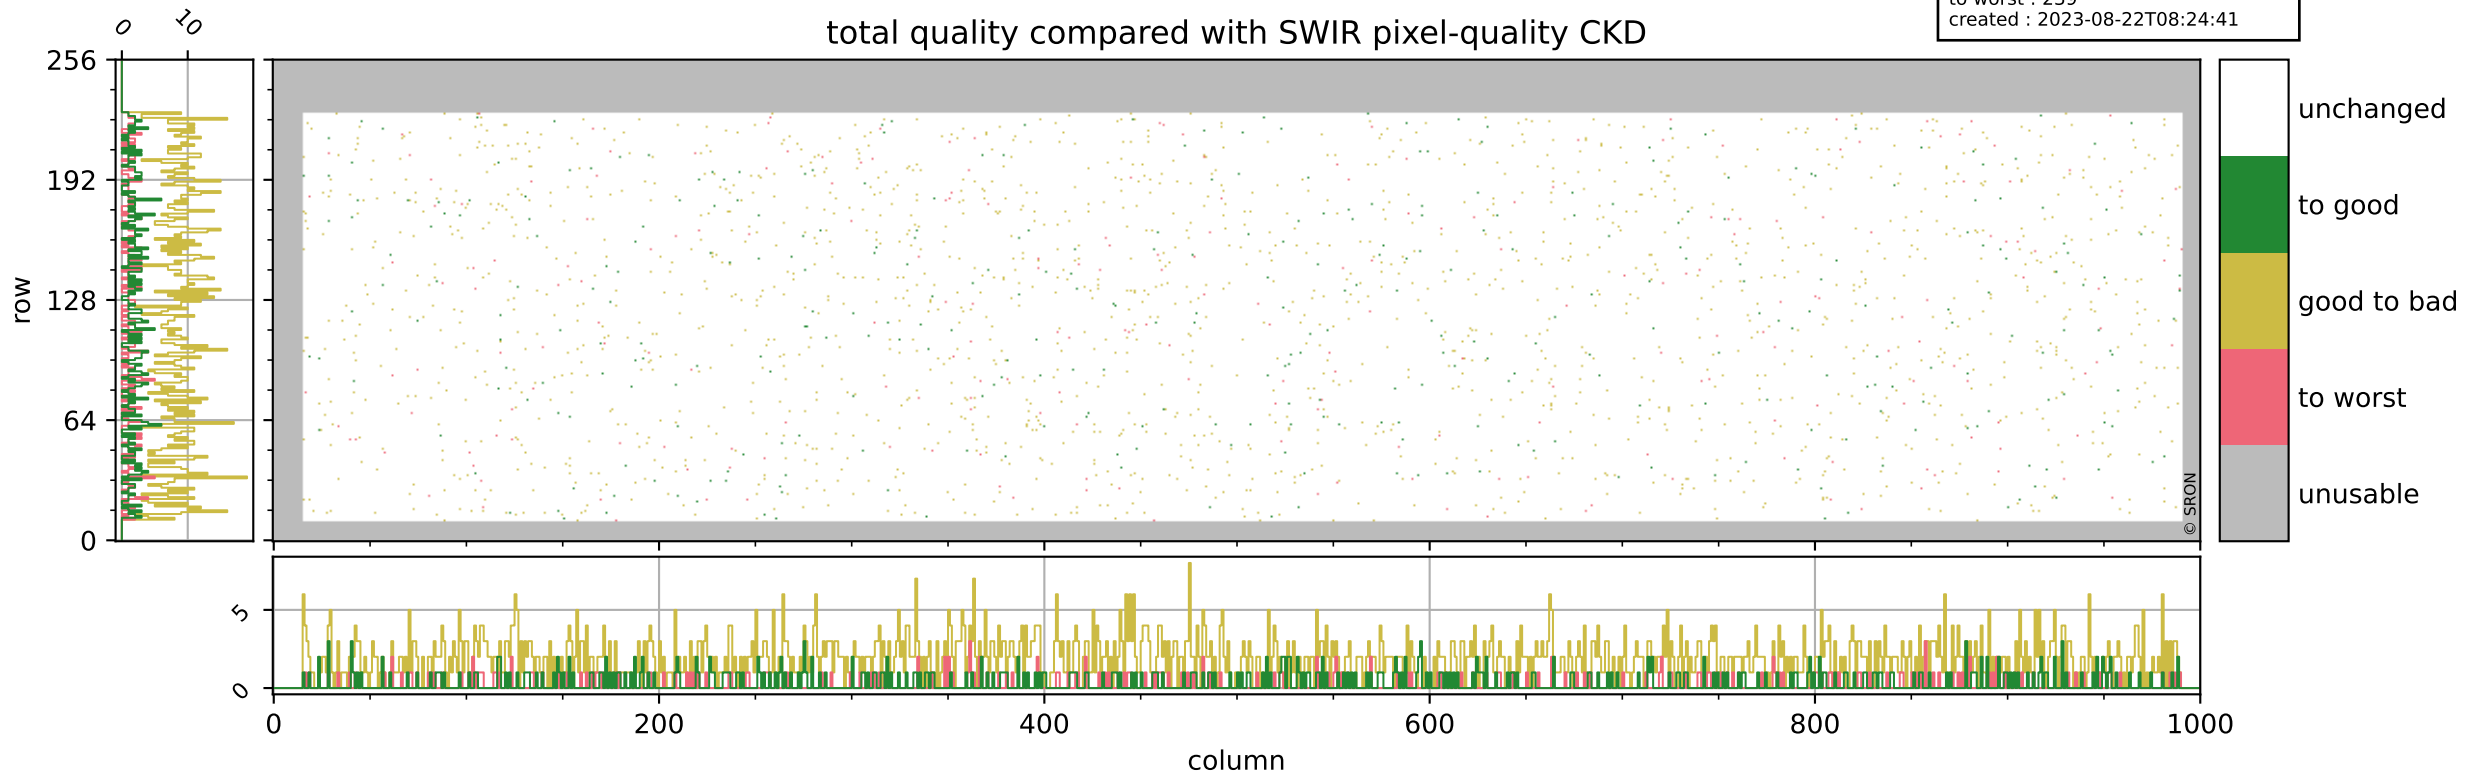

Tropomi SWIR pixel quality (official)

orbits : 20 in [19702, 19747]
coverage : 2021-08-02 / 2021-08-05
bad (quality < 0.8) : 300
worst (quality < 0.1) : 114
created : 2023-08-22T08:24:41

pixel-quality map (dark)

Tropomi SWIR pixel quality (official)

orbits : 20 in [19702, 19747]
coverage : 2021-08-02 / 2021-08-05
bad (quality < 0.8) : 3493
worst (quality < 0.1) : 371
created : 2023-08-22T08:24:41

pixel-quality map (noise average)

Tropomi SWIR pixel quality (official)

orbits : 20 in [19702, 19747]
coverage : 2021-08-02 / 2021-08-05
to good : 356
good to bad : 1627
to worst : 239
created : 2023-08-22T08:24:41

total quality compared with SWIR pixel-quality CKD

Tropomi SWIR pixel quality (official)

orbits : 20 in [19702, 19747]
coverage : 2021-08-02 / 2021-08-05
created : 2023-08-22T08:24:41

Histograms of pixel-quality

Tropomi SWIR pixel quality (official) ground-tracks of Sentinel-5P