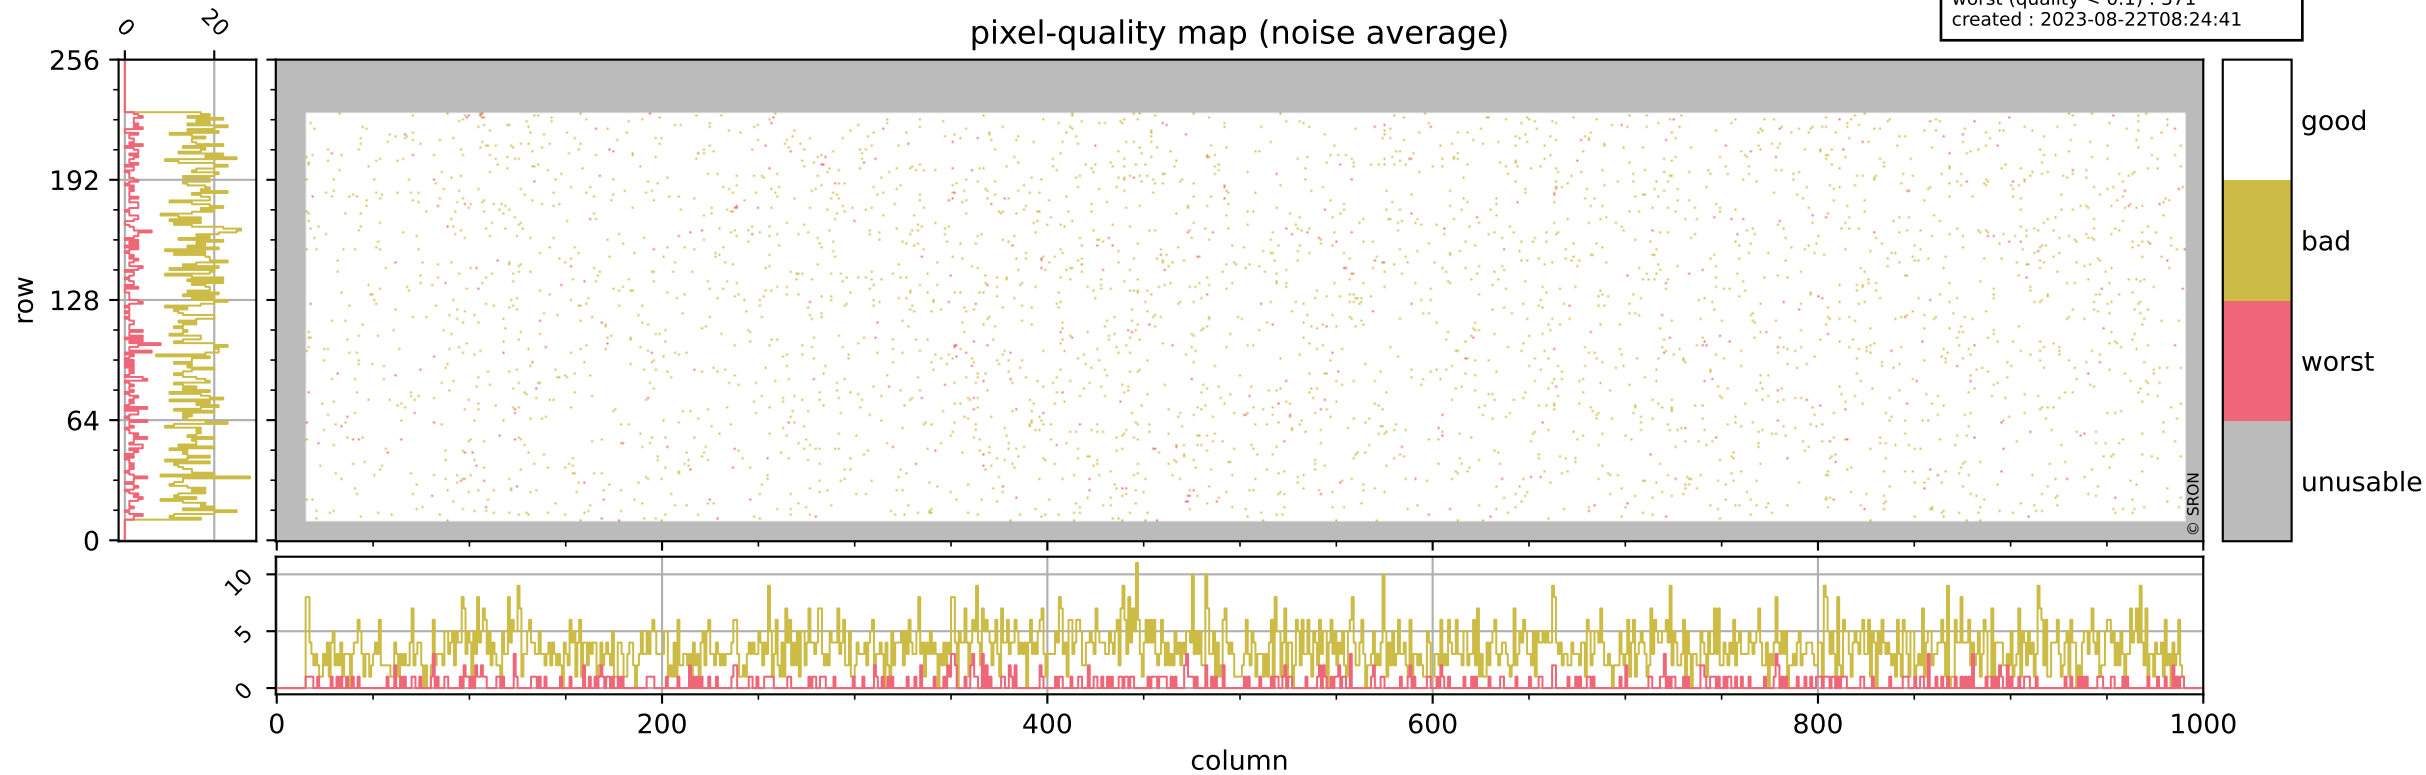

Tropomi SWIR pixel quality (official)

orbits : 20 in [19702, 19747]
coverage : 2021-08-02 / 2021-08-05
bad (quality < 0.8) : 300
worst (quality < 0.1) : 114
created : 2023-08-22T08:24:41

pixel-quality map (dark)

Tropomi SWIR pixel quality (official)

orbits : 20 in [19702, 19747]
coverage : 2021-08-02 / 2021-08-05
bad (quality < 0.8) : 3493
worst (quality < 0.1) : 371
created : 2023-08-22T08:24:41

pixel-quality map (noise average)

Tropomi SWIR pixel quality (official)

orbits : 20 in [19702, 19747]
coverage : 2021-08-02 / 2021-08-05
to good : 356
good to bad : 1627
to worst : 239
created : 2023-08-22T08:24:41

total quality compared with SWIR pixel-quality CKD

Tropomi SWIR pixel quality (official)

orbits : 20 in [19702, 19747]
coverage : 2021-08-02 / 2021-08-05
created : 2023-08-22T08:24:41

Histograms of pixel-quality

Tropomi SWIR pixel quality (official) ground-tracks of Sentinel-5P