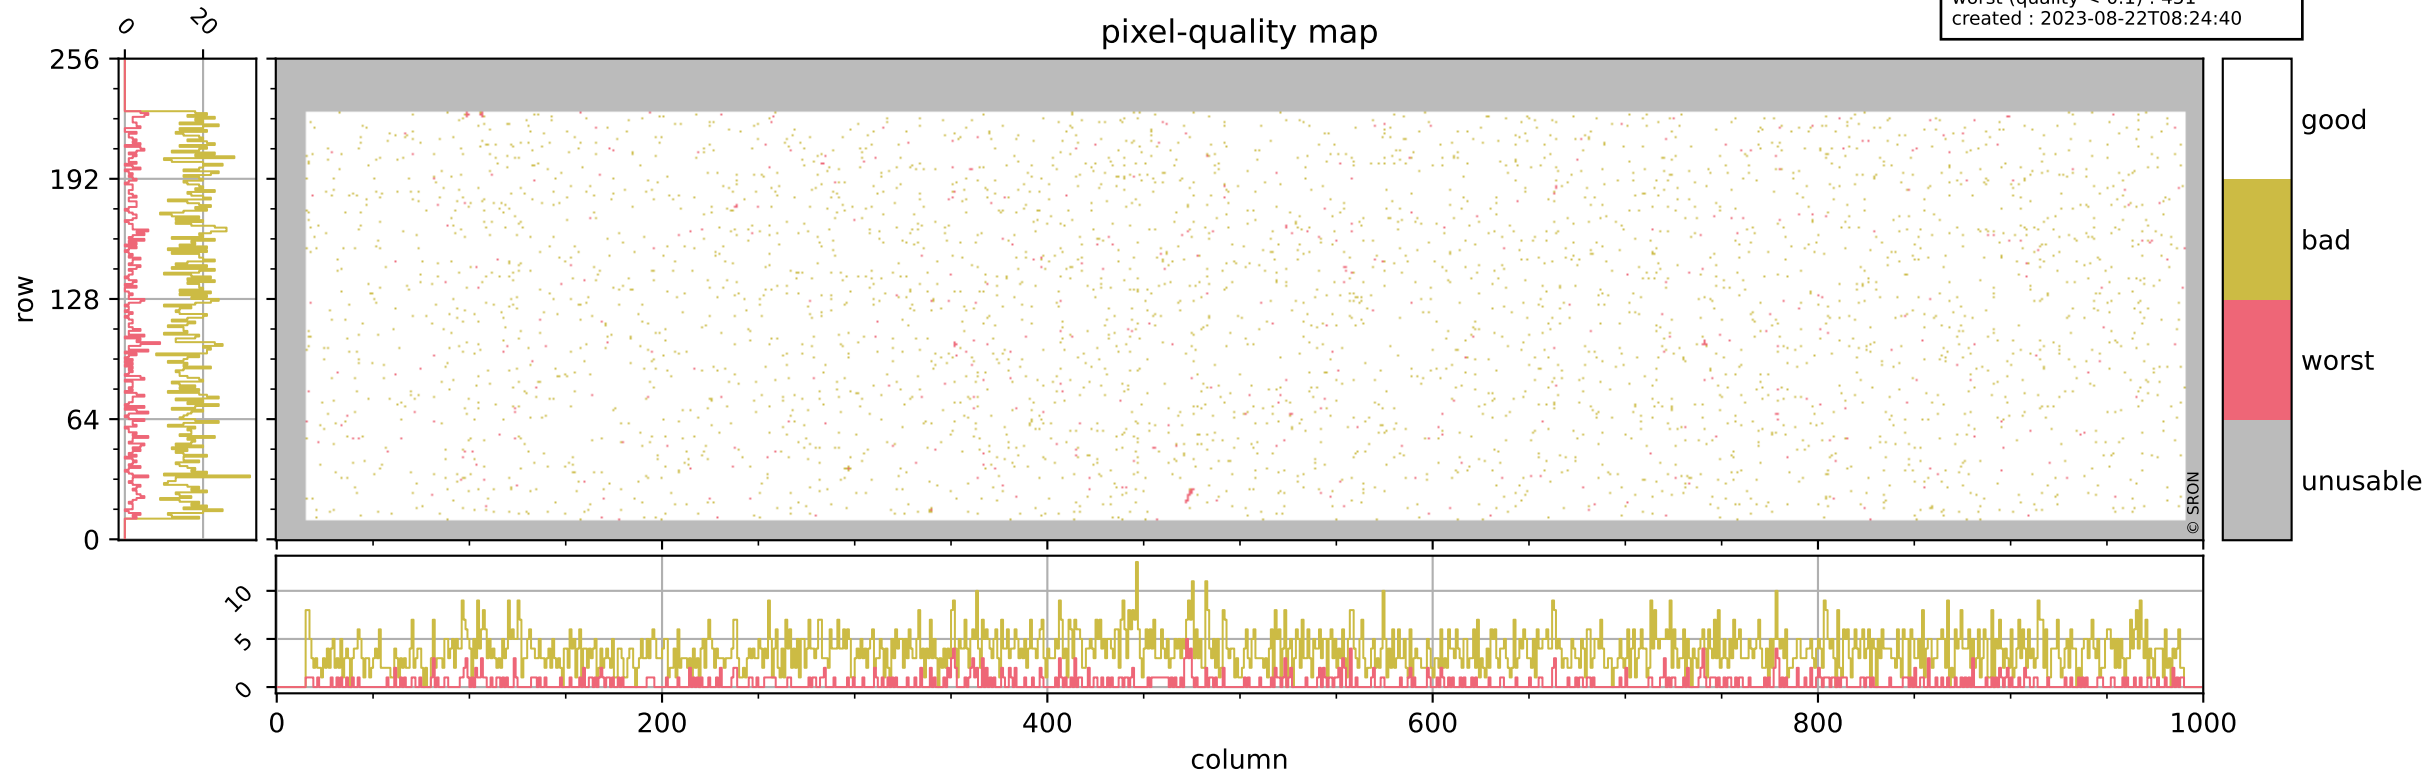

Tropomi SWIR pixel quality (official)

orbits : 20 in [19702, 19747]
coverage : 2021-08-02 / 2021-08-05
bad (quality < 0.8) : 3760
worst (quality < 0.1) : 451
created : 2023-08-22T08:24:40

pixel-quality map

Tropomi SWIR pixel quality (official)

orbits : 20 in [19702, 19747]
coverage : 2021-08-02 / 2021-08-05
bad (quality < 0.8) : 300
worst (quality < 0.1) : 114
created : 2023-08-22T08:24:41

pixel-quality map (dark)

Tropomi SWIR pixel quality (official)

orbits : 20 in [19702, 19747]
coverage : 2021-08-02 / 2021-08-05
bad (quality < 0.8) : 3493
worst (quality < 0.1) : 371
created : 2023-08-22T08:24:41

pixel-quality map (noise average)

Tropomi SWIR pixel quality (official)

orbits : 20 in [19702, 19747]
coverage : 2021-08-02 / 2021-08-05
created : 2023-08-22T08:24:41

Histograms of pixel-quality

Tropomi SWIR pixel quality (official) ground-tracks of Sentinel-5P