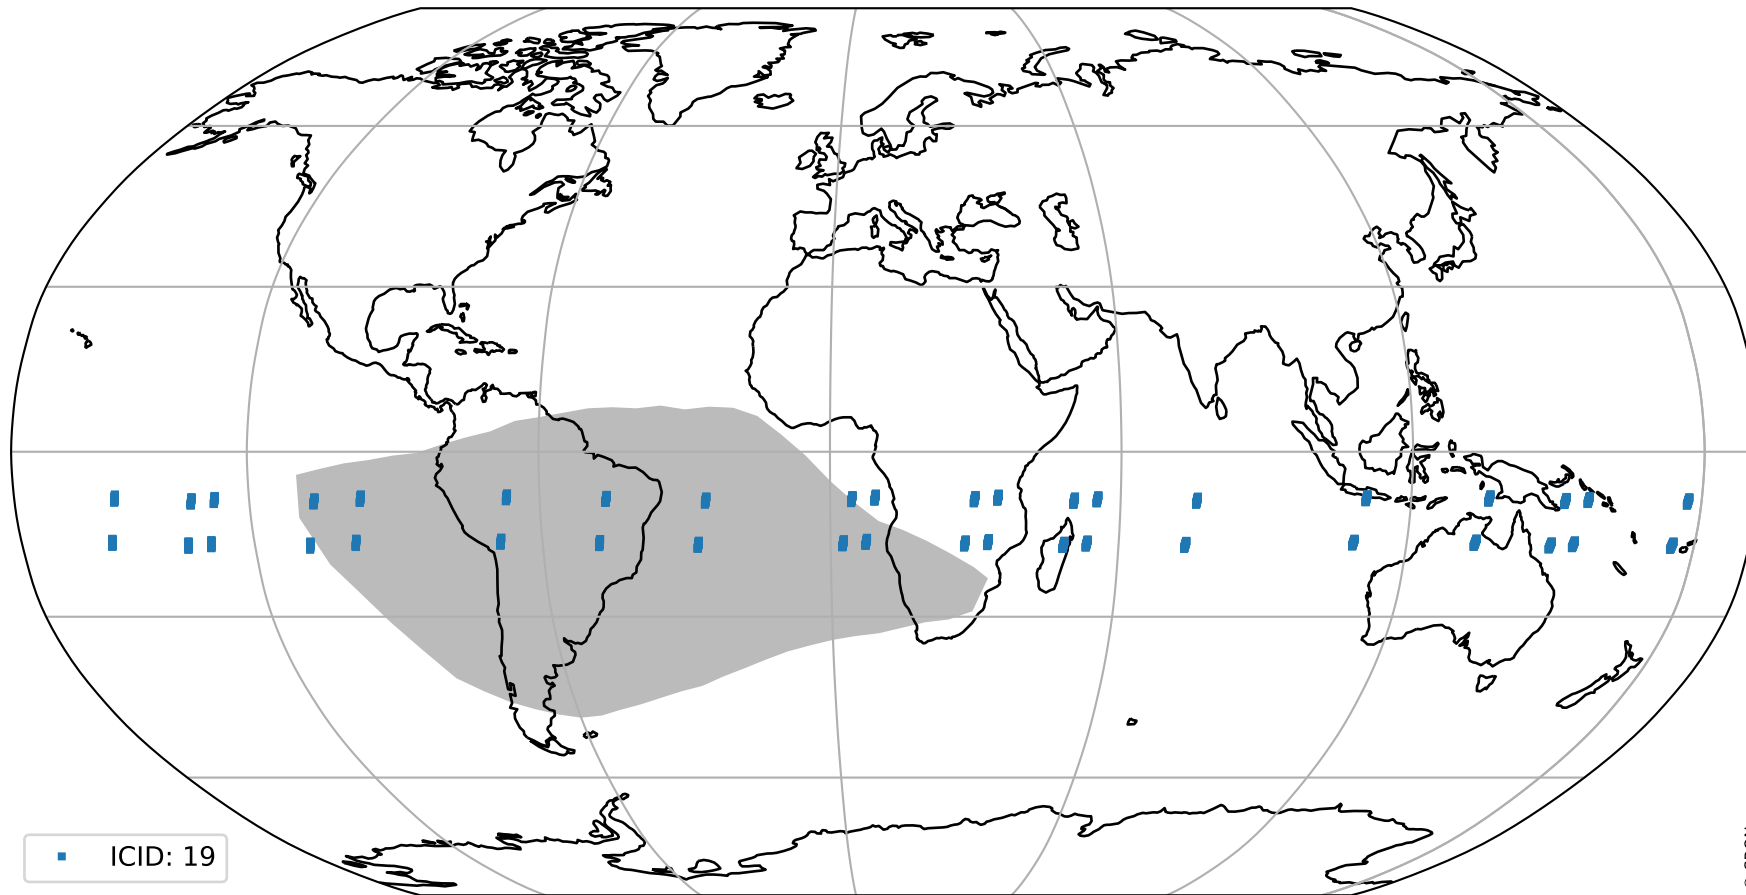

Tropomi SWIR pixel quality (official)

orbits : 20 in [19702, 19747]
coverage : 2021-08-02 / 2021-08-05
to good : 356
good to bad : 1627
to worst : 239
created : 2023-08-22T08:24:41

total quality compared with SWIR pixel-quality CKD

Tropomi SWIR pixel quality (official)

orbits : 20 in [19702, 19747]
coverage : 2021-08-02 / 2021-08-05
created : 2023-08-22T08:24:41

Histograms of pixel-quality

Tropomi SWIR pixel quality (official) ground-tracks of Sentinel-5P

orbits : 20 in [19702, 19747]
coverage : 2021-08-02 / 2021-08-05
created : 2023-08-22T08:24:42

Tropomi SWIR pixel quality (official)

orbits : [2827, 19747]
coverage : 2018-04-30 / 2021-08-05
created : 2023-08-22T08:24:42