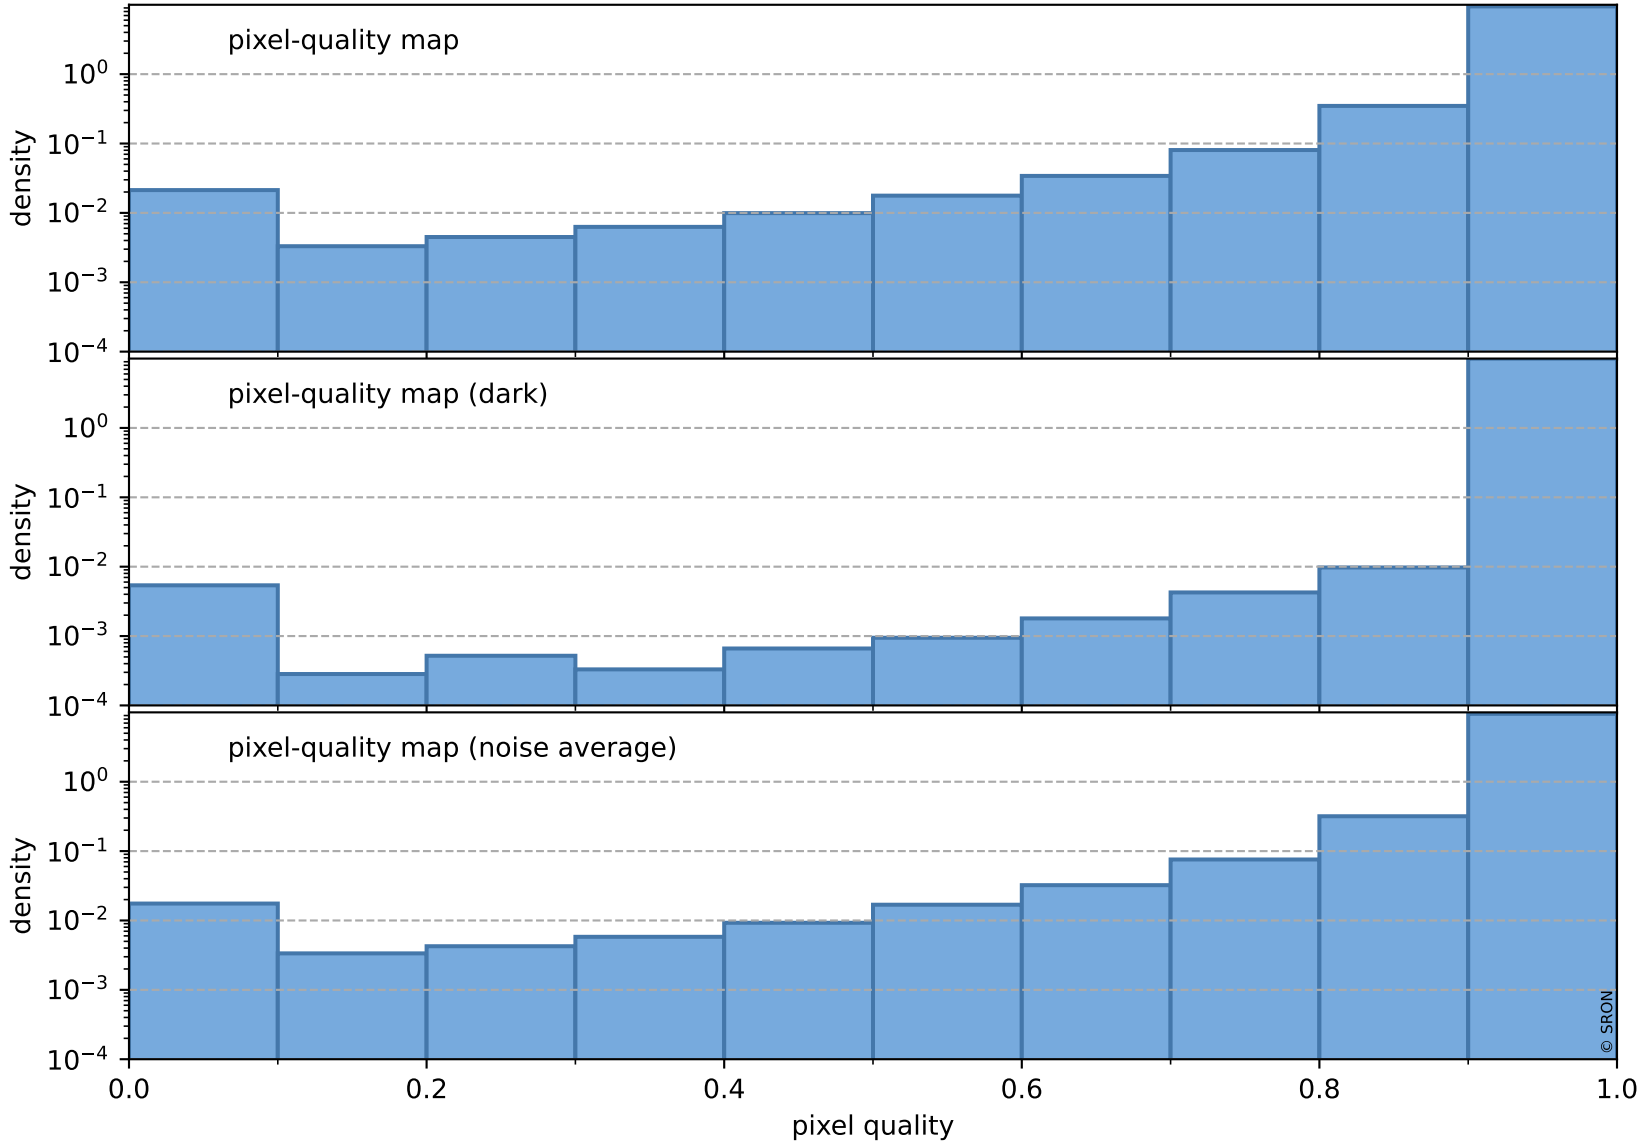

Tropomi SWIR pixel quality (official)

orbits : 20 in [19702, 19747]
coverage : 2021-08-02 / 2021-08-05
to good : 356
good to bad : 1627
to worst : 239
created : 2023-08-22T08:24:41

total quality compared with SWIR pixel-quality CKD

Tropomi SWIR pixel quality (official)

orbits : 20 in [19702, 19747]
coverage : 2021-08-02 / 2021-08-05
created : 2023-08-22T08:24:41

Histograms of pixel-quality

Tropomi SWIR pixel quality (official) ground-tracks of Sentinel-5P

orbits : 20 in [19702, 19747]
coverage : 2021-08-02 / 2021-08-05
created : 2023-08-22T08:24:42

Tropomi SWIR pixel quality (official)

orbits : [2827, 19747]
coverage : 2018-04-30 / 2021-08-05
created : 2023-08-22T08:24:42