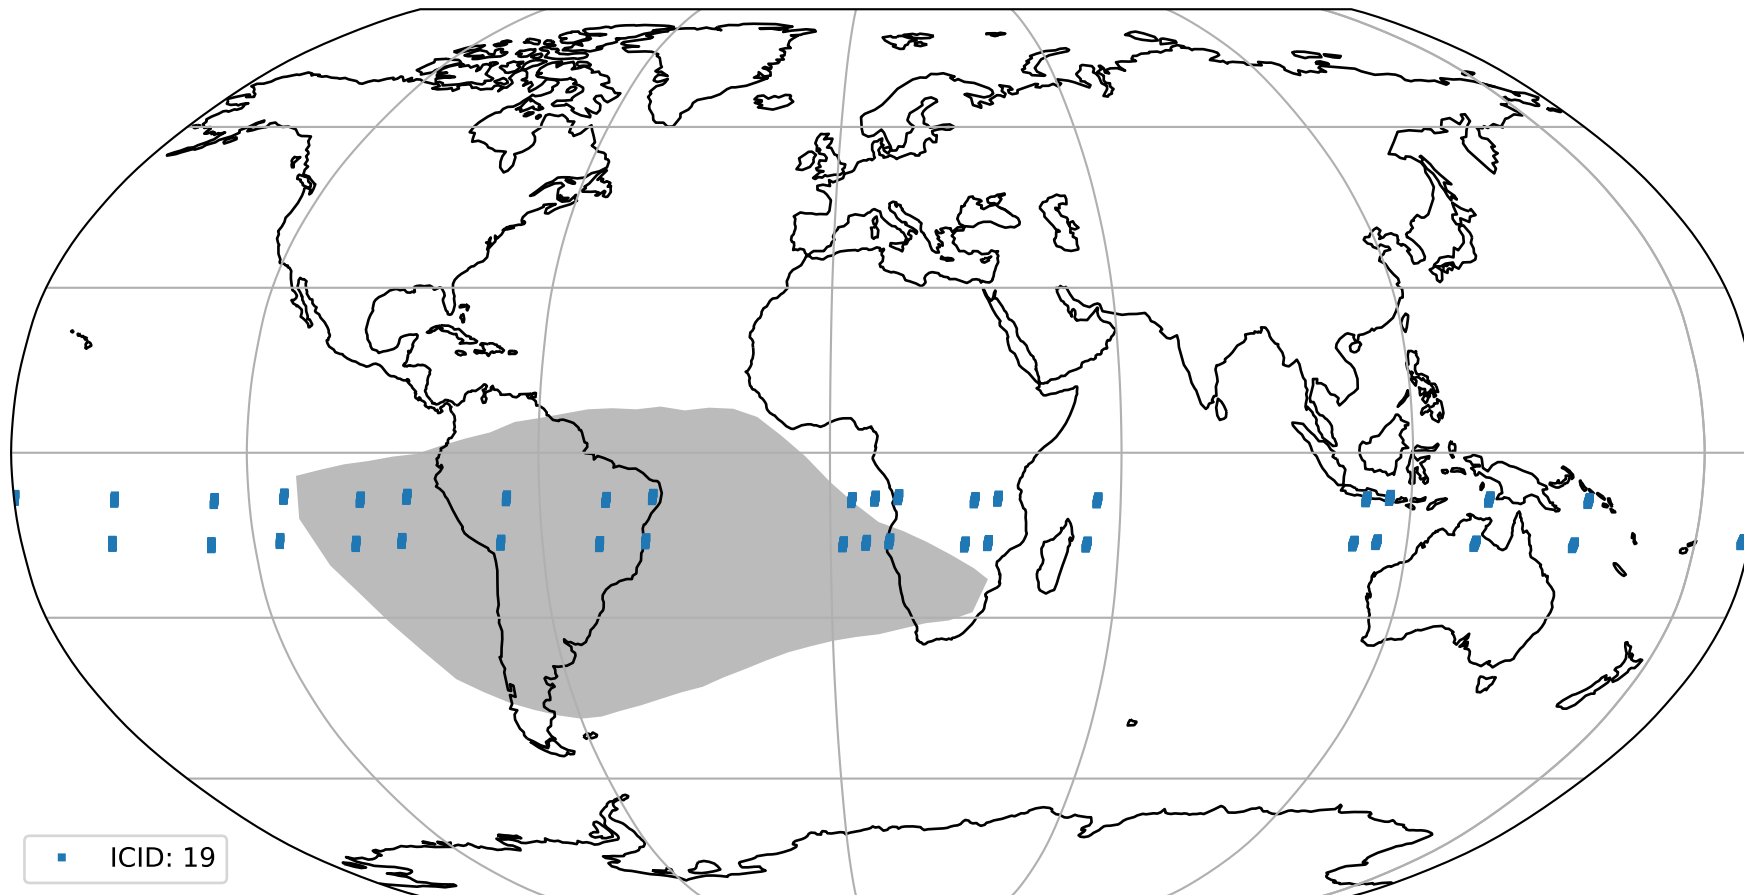

Tropomi SWIR pixel quality (official)

orbits : 19 in [19717, 19762]
coverage : 2021-08-03 / 2021-08-06
to good : 357
good to bad : 1662
to worst : 237
created : 2023-08-22T08:24:44

total quality compared with SWIR pixel-quality CKD

Tropomi SWIR pixel quality (official)

orbits : 19 in [19717, 19762]
coverage : 2021-08-03 / 2021-08-06
created : 2023-08-22T08:24:44

Histograms of pixel-quality

Tropomi SWIR pixel quality (official) ground-tracks of Sentinel-5P

orbits : 19 in [19717, 19762]
coverage : 2021-08-03 / 2021-08-06
created : 2023-08-22T08:24:44

Tropomi SWIR pixel quality (official)

orbits : [2827, 19762]
coverage : 2018-04-30 / 2021-08-06
created : 2023-08-22T08:24:44