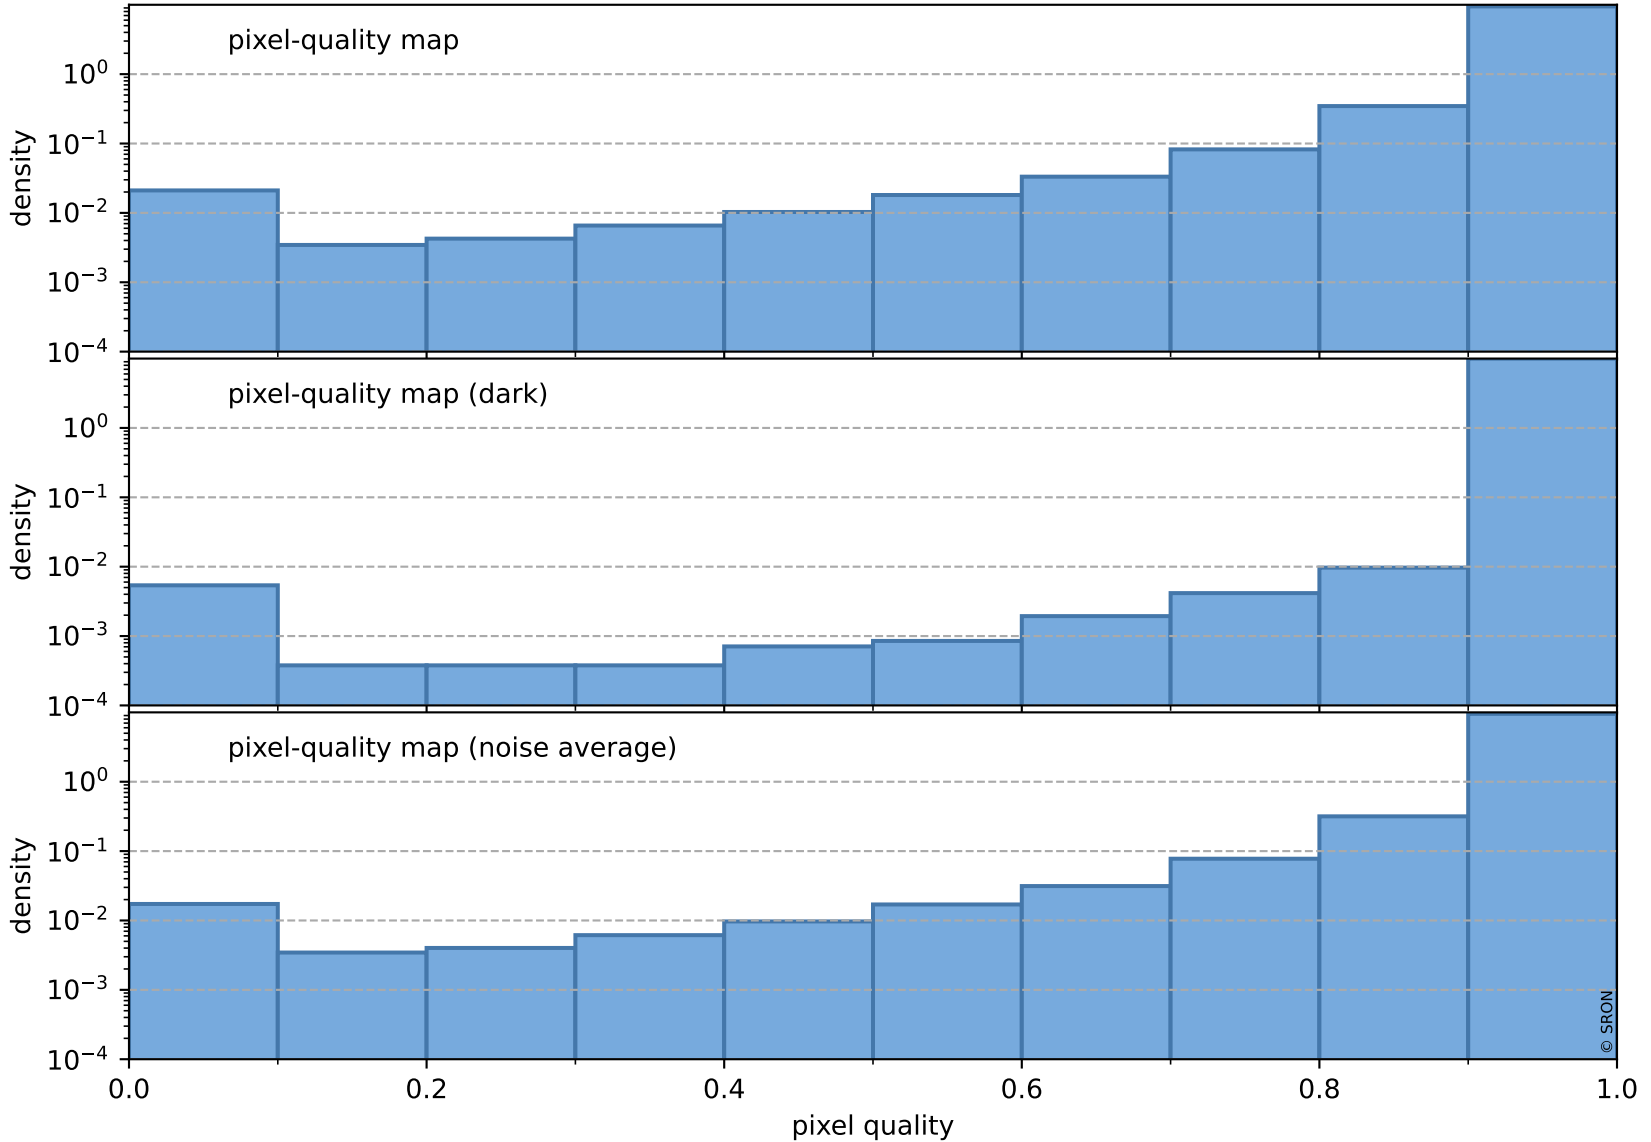

Tropomi SWIR pixel quality (official)

orbits : 19 in [19717, 19762]
coverage : 2021-08-03 / 2021-08-06
to good : 357
good to bad : 1662
to worst : 237
created : 2023-08-22T08:24:44

total quality compared with SWIR pixel-quality CKD

Tropomi SWIR pixel quality (official)

orbits : 19 in [19717, 19762]
coverage : 2021-08-03 / 2021-08-06
created : 2023-08-22T08:24:44

Histograms of pixel-quality

Tropomi SWIR pixel quality (official) ground-tracks of Sentinel-5P

orbits : 19 in [19717, 19762]
coverage : 2021-08-03 / 2021-08-06
created : 2023-08-22T08:24:44

Tropomi SWIR pixel quality (official)

orbits : [2827, 19762]
coverage : 2018-04-30 / 2021-08-06
created : 2023-08-22T08:24:44