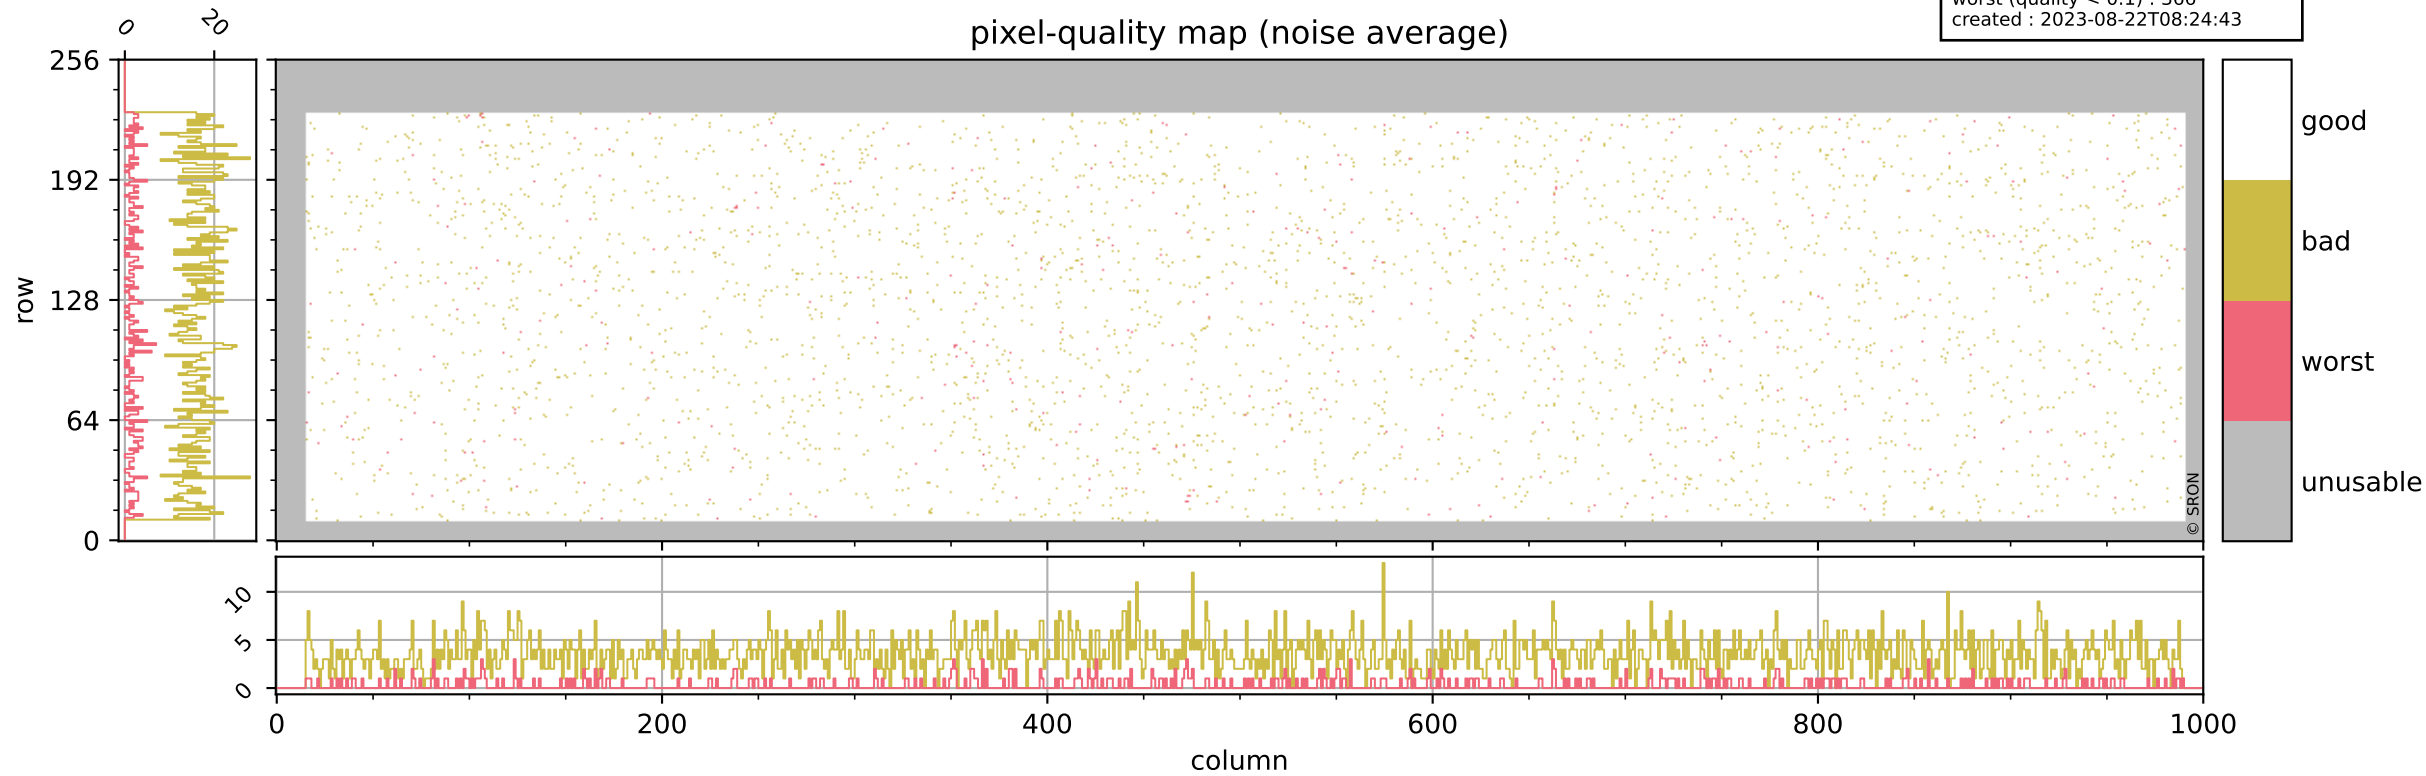

Tropomi SWIR pixel quality (official)

orbits : 19 in [19717, 19762]
coverage : 2021-08-03 / 2021-08-06
bad (quality < 0.8) : 300
worst (quality < 0.1) : 114
created : 2023-08-22T08:24:43

pixel-quality map (dark)

Tropomi SWIR pixel quality (official)

orbits : 19 in [19717, 19762]
coverage : 2021-08-03 / 2021-08-06
bad (quality < 0.8) : 3525
worst (quality < 0.1) : 366
created : 2023-08-22T08:24:43

pixel-quality map (noise average)

Tropomi SWIR pixel quality (official)

orbits : 19 in [19717, 19762]
coverage : 2021-08-03 / 2021-08-06
to good : 357
good to bad : 1662
to worst : 237
created : 2023-08-22T08:24:44

total quality compared with SWIR pixel-quality CKD

Tropomi SWIR pixel quality (official)

orbits : 19 in [19717, 19762]
coverage : 2021-08-03 / 2021-08-06
created : 2023-08-22T08:24:44

Histograms of pixel-quality

Tropomi SWIR pixel quality (official) ground-tracks of Sentinel-5P