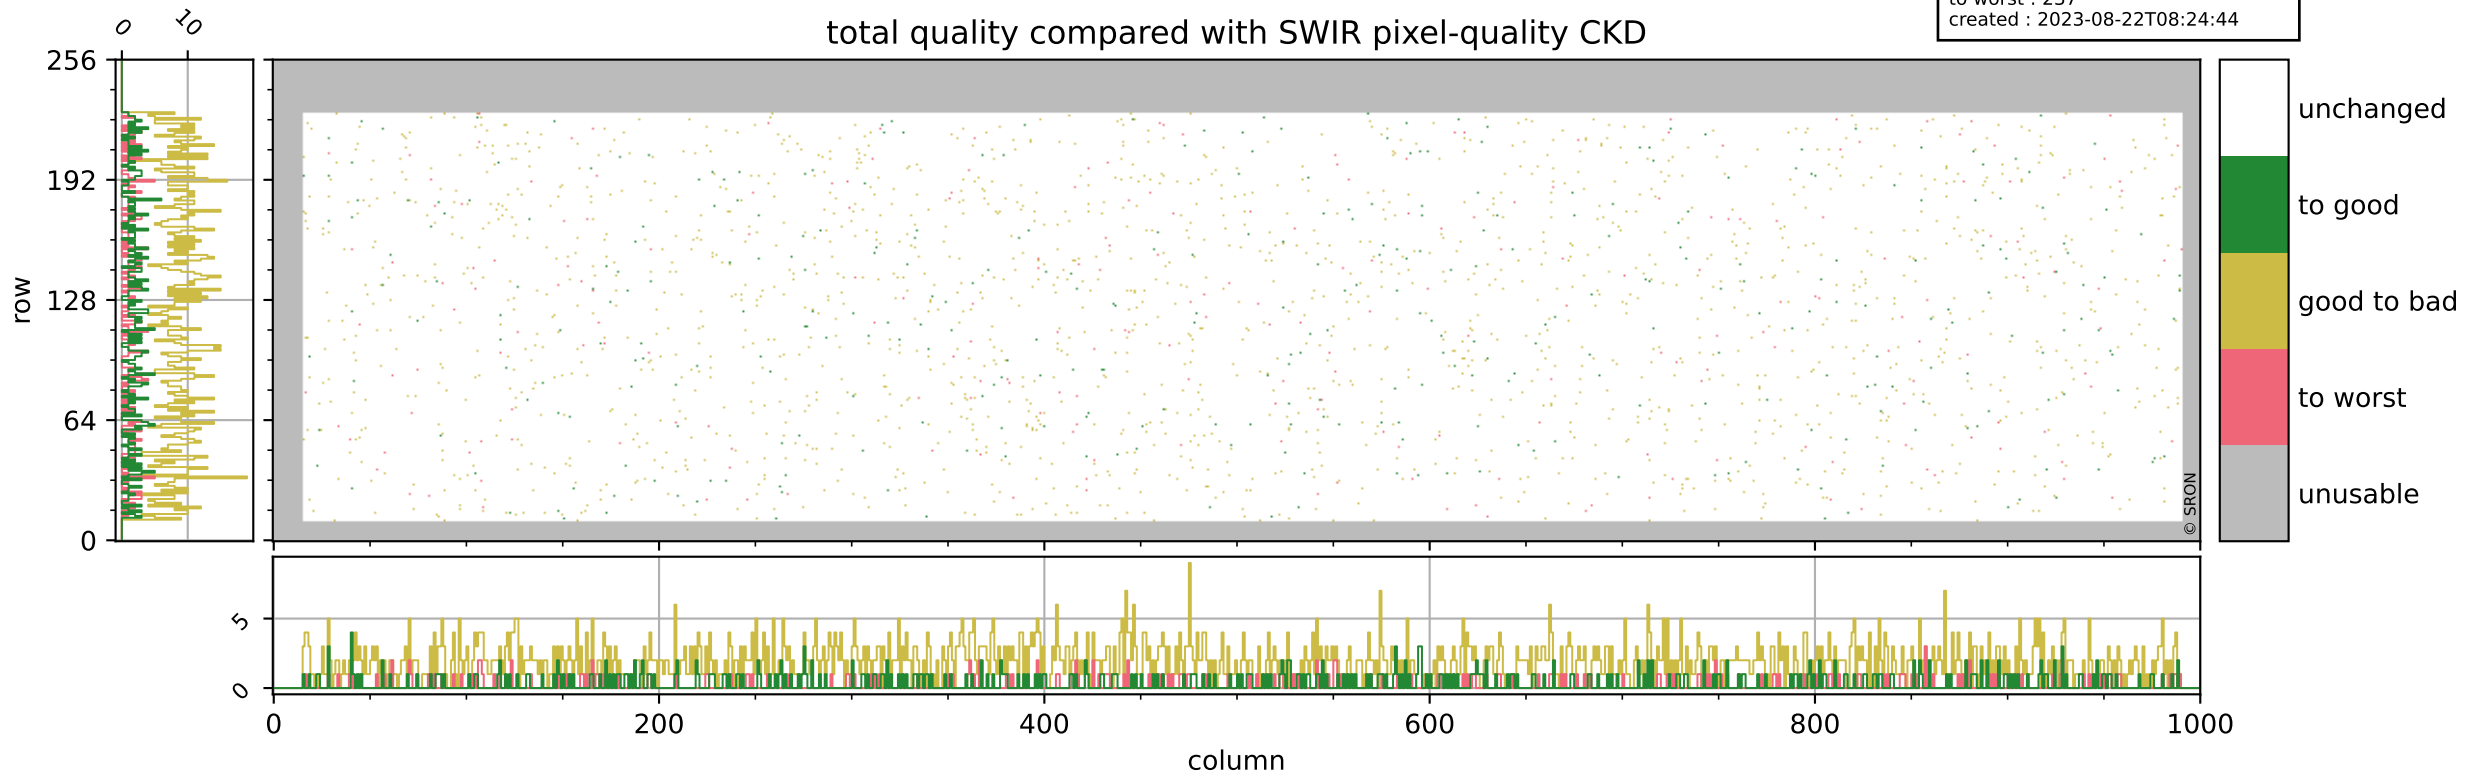

Tropomi SWIR pixel quality (official)

orbits : 19 in [19717, 19762]
coverage : 2021-08-03 / 2021-08-06
bad (quality < 0.8) : 300
worst (quality < 0.1) : 114
created : 2023-08-22T08:24:43

pixel-quality map (dark)

Tropomi SWIR pixel quality (official)

orbits : 19 in [19717, 19762]
coverage : 2021-08-03 / 2021-08-06
bad (quality < 0.8) : 3525
worst (quality < 0.1) : 366
created : 2023-08-22T08:24:43

pixel-quality map (noise average)

Tropomi SWIR pixel quality (official)

orbits : 19 in [19717, 19762]
coverage : 2021-08-03 / 2021-08-06
to good : 357
good to bad : 1662
to worst : 237
created : 2023-08-22T08:24:44

total quality compared with SWIR pixel-quality CKD

Tropomi SWIR pixel quality (official)

orbits : 19 in [19717, 19762]
coverage : 2021-08-03 / 2021-08-06
created : 2023-08-22T08:24:44

Histograms of pixel-quality

Tropomi SWIR pixel quality (official) ground-tracks of Sentinel-5P