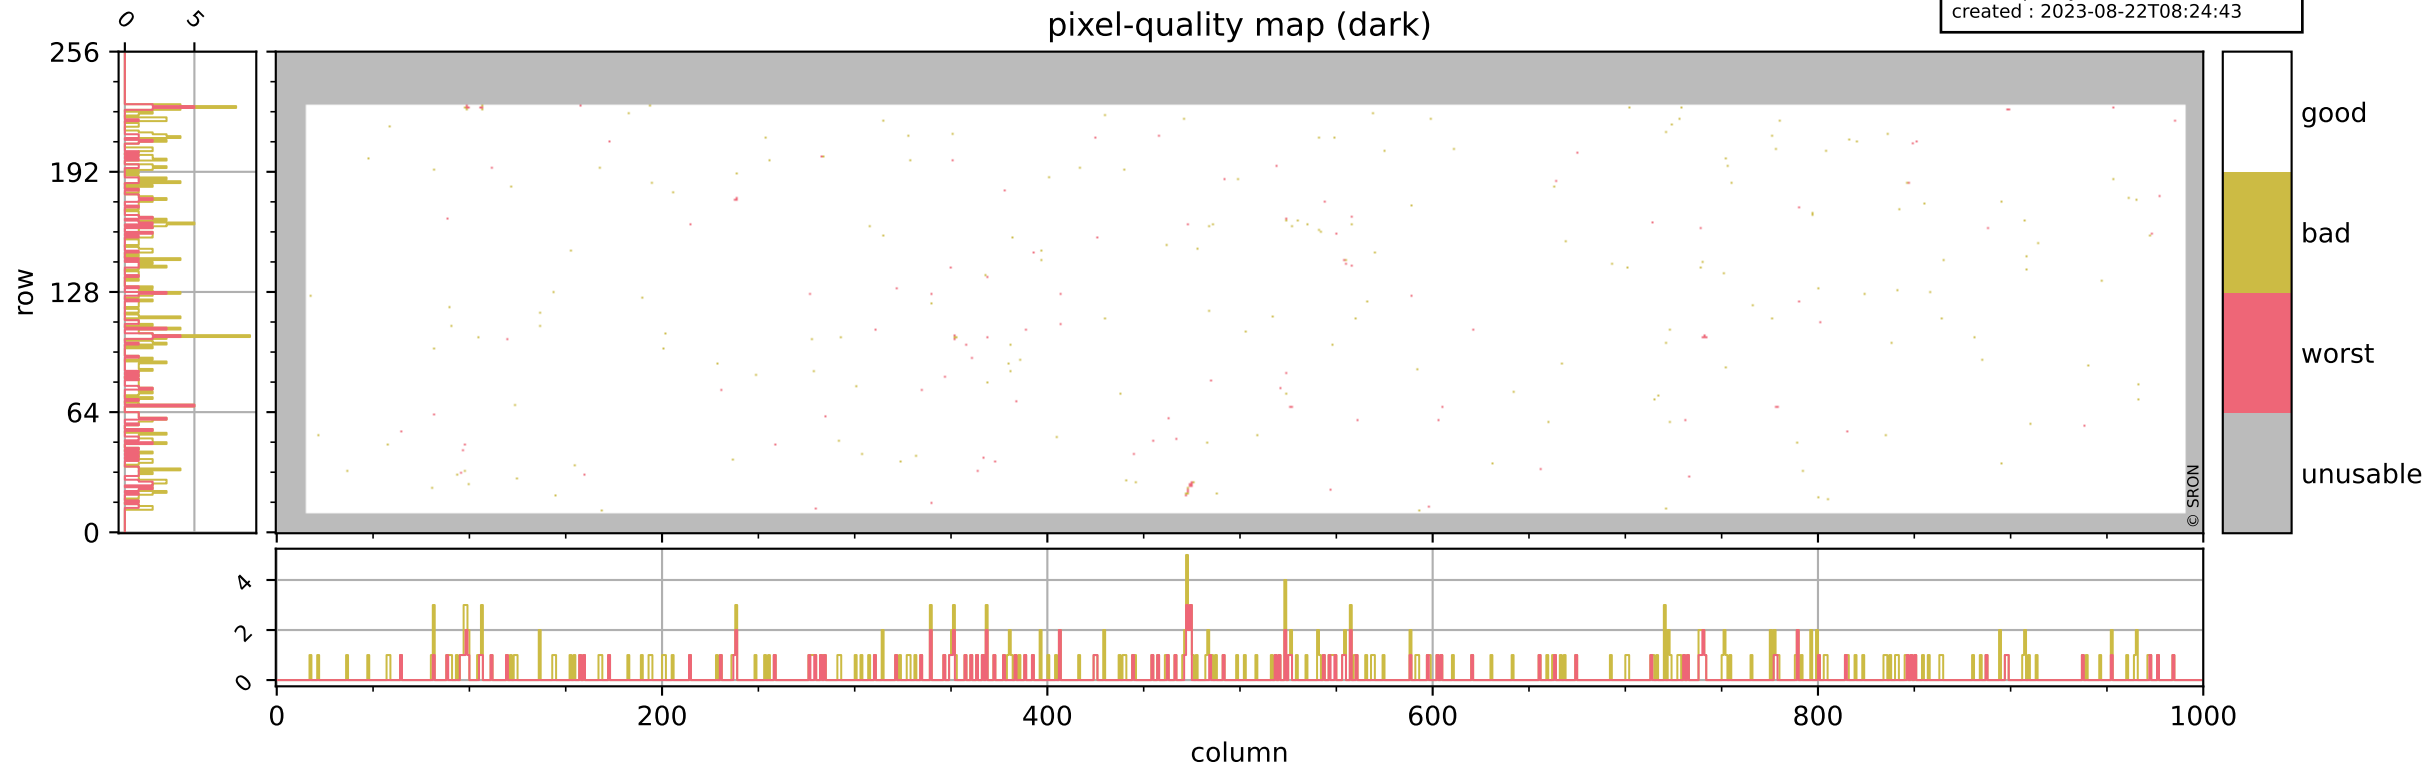

Tropomi SWIR pixel quality (official)

orbits : 19 in [19717, 19762]
coverage : 2021-08-03 / 2021-08-06
bad (quality < 0.8) : 3795
worst (quality < 0.1) : 446
created : 2023-08-22T08:24:43

pixel-quality map

Tropomi SWIR pixel quality (official)

orbits : 19 in [19717, 19762]
coverage : 2021-08-03 / 2021-08-06
bad (quality < 0.8) : 300
worst (quality < 0.1) : 114
created : 2023-08-22T08:24:43

pixel-quality map (dark)

Tropomi SWIR pixel quality (official)

orbits : 19 in [19717, 19762]
coverage : 2021-08-03 / 2021-08-06
bad (quality < 0.8) : 3525
worst (quality < 0.1) : 366
created : 2023-08-22T08:24:43

pixel-quality map (noise average)

Tropomi SWIR pixel quality (official)

orbits : 19 in [19717, 19762]
coverage : 2021-08-03 / 2021-08-06
created : 2023-08-22T08:24:44

Histograms of pixel-quality

Tropomi SWIR pixel quality (official) ground-tracks of Sentinel-5P