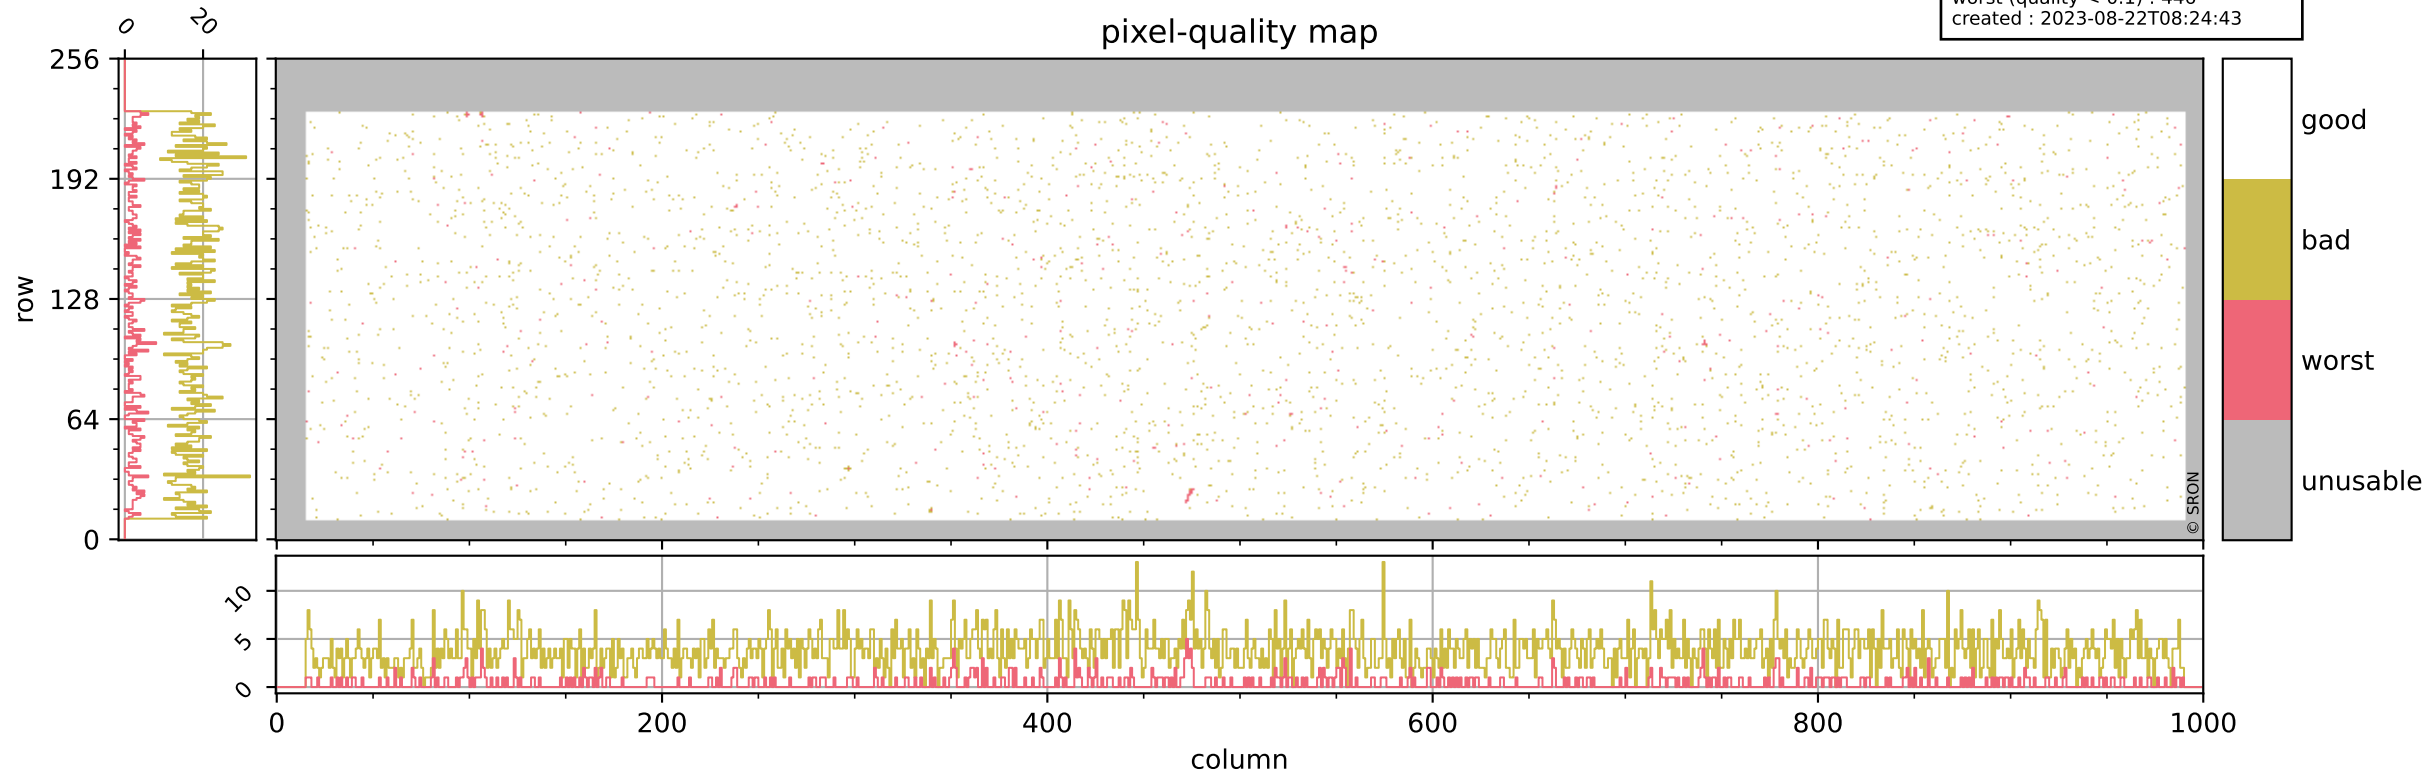

Tropomi SWIR pixel quality (official)

orbits : 19 in [19717, 19762]
coverage : 2021-08-03 / 2021-08-06
bad (quality < 0.8) : 3795
worst (quality < 0.1) : 446
created : 2023-08-22T08:24:43

pixel-quality map

Tropomi SWIR pixel quality (official)

orbits : 19 in [19717, 19762]
coverage : 2021-08-03 / 2021-08-06
bad (quality < 0.8) : 300
worst (quality < 0.1) : 114
created : 2023-08-22T08:24:43

pixel-quality map (dark)

Tropomi SWIR pixel quality (official)

orbits : 19 in [19717, 19762]
coverage : 2021-08-03 / 2021-08-06
bad (quality < 0.8) : 3525
worst (quality < 0.1) : 366
created : 2023-08-22T08:24:43

pixel-quality map (noise average)

Tropomi SWIR pixel quality (official)

orbits : 19 in [19717, 19762]
coverage : 2021-08-03 / 2021-08-06
created : 2023-08-22T08:24:44

Histograms of pixel-quality

Tropomi SWIR pixel quality (official) ground-tracks of Sentinel-5P