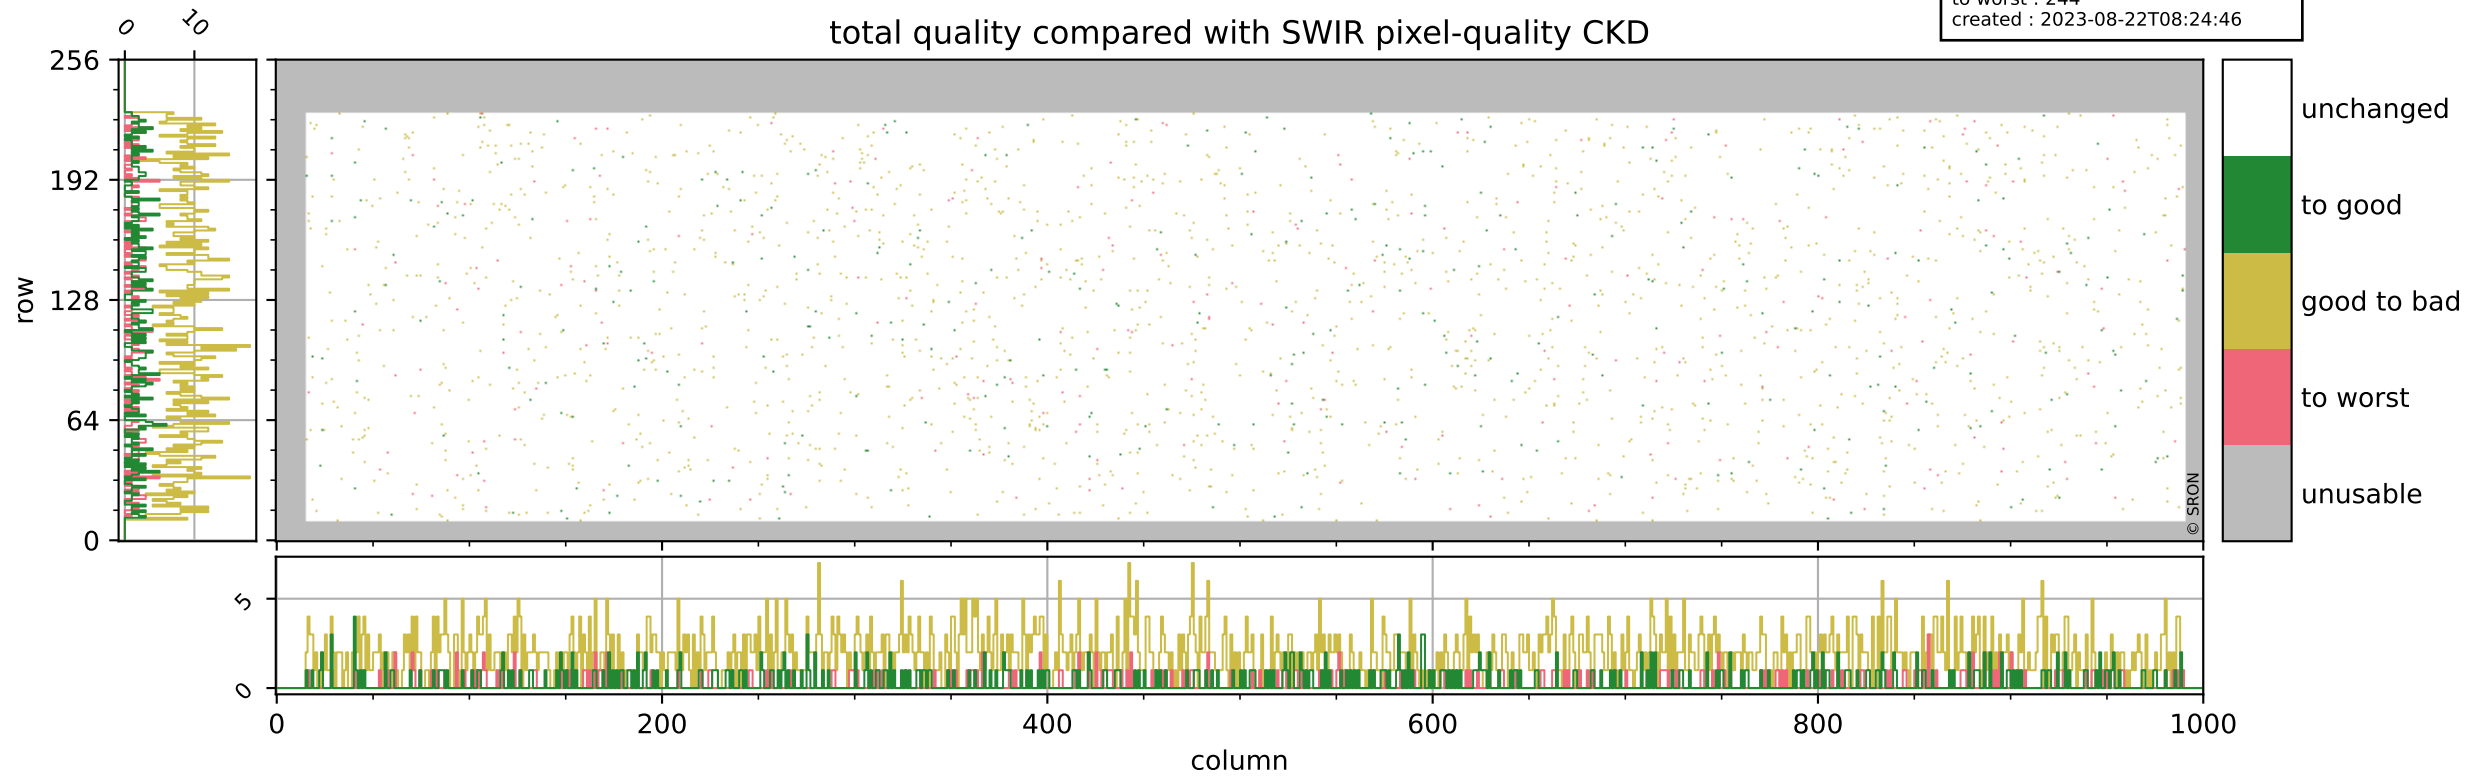

Tropomi SWIR pixel quality (official)

orbits : 19 in [19732, 19777]
coverage : 2021-08-04 / 2021-08-07
bad (quality < 0.8) : 298
worst (quality < 0.1) : 115
created : 2023-08-22T08:24:45

pixel-quality map (dark)

Tropomi SWIR pixel quality (official)

orbits : 19 in [19732, 19777]
coverage : 2021-08-04 / 2021-08-07
bad (quality < 0.8) : 3539
worst (quality < 0.1) : 372
created : 2023-08-22T08:24:46

pixel-quality map (noise average)

Tropomi SWIR pixel quality (official)

orbits : 19 in [19732, 19777]
coverage : 2021-08-04 / 2021-08-07
to good : 358
good to bad : 1675
to worst : 244
created : 2023-08-22T08:24:46

total quality compared with SWIR pixel-quality CKD

Tropomi SWIR pixel quality (official)

orbits : 19 in [19732, 19777]
coverage : 2021-08-04 / 2021-08-07
created : 2023-08-22T08:24:46

Histograms of pixel-quality

Tropomi SWIR pixel quality (official) ground-tracks of Sentinel-5P