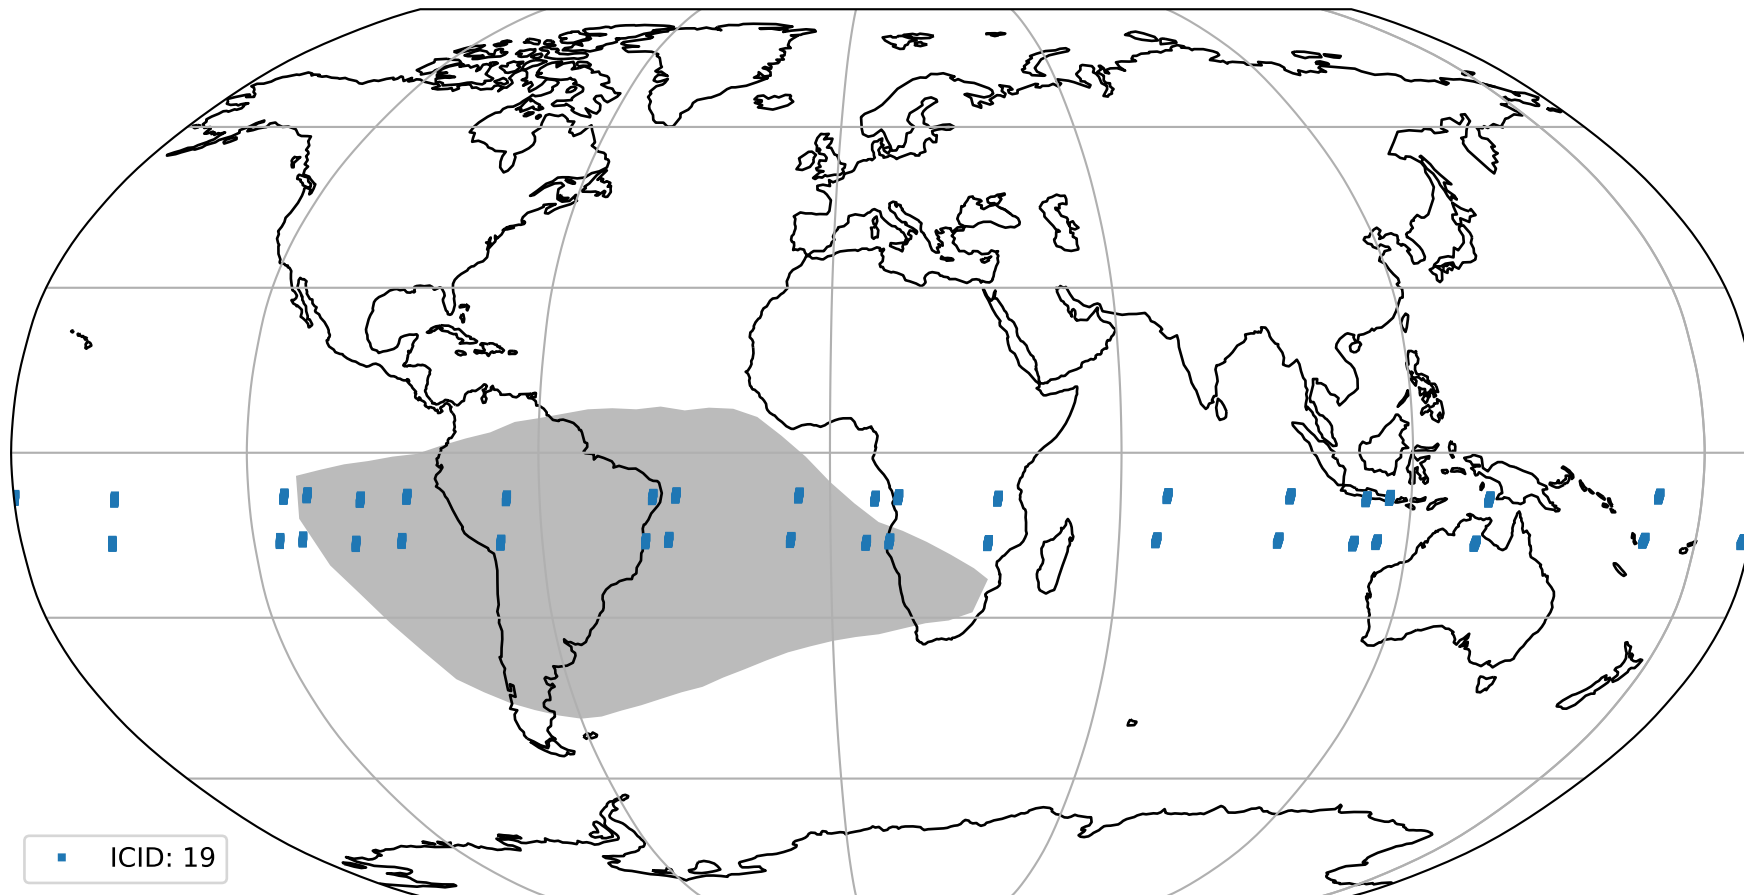

Tropomi SWIR pixel quality (official)

orbits : 19 in [19732, 19777]
coverage : 2021-08-04 / 2021-08-07
to good : 358
good to bad : 1675
to worst : 244
created : 2023-08-22T08:24:46

total quality compared with SWIR pixel-quality CKD

Tropomi SWIR pixel quality (official)

orbits : 19 in [19732, 19777]
coverage : 2021-08-04 / 2021-08-07
created : 2023-08-22T08:24:46

Histograms of pixel-quality

Tropomi SWIR pixel quality (official) ground-tracks of Sentinel-5P

orbits : 19 in [19732, 19777]
coverage : 2021-08-04 / 2021-08-07
created : 2023-08-22T08:24:47

Tropomi SWIR pixel quality (official)

orbits : [2827, 19777]
coverage : 2018-04-30 / 2021-08-07
created : 2023-08-22T08:24:47