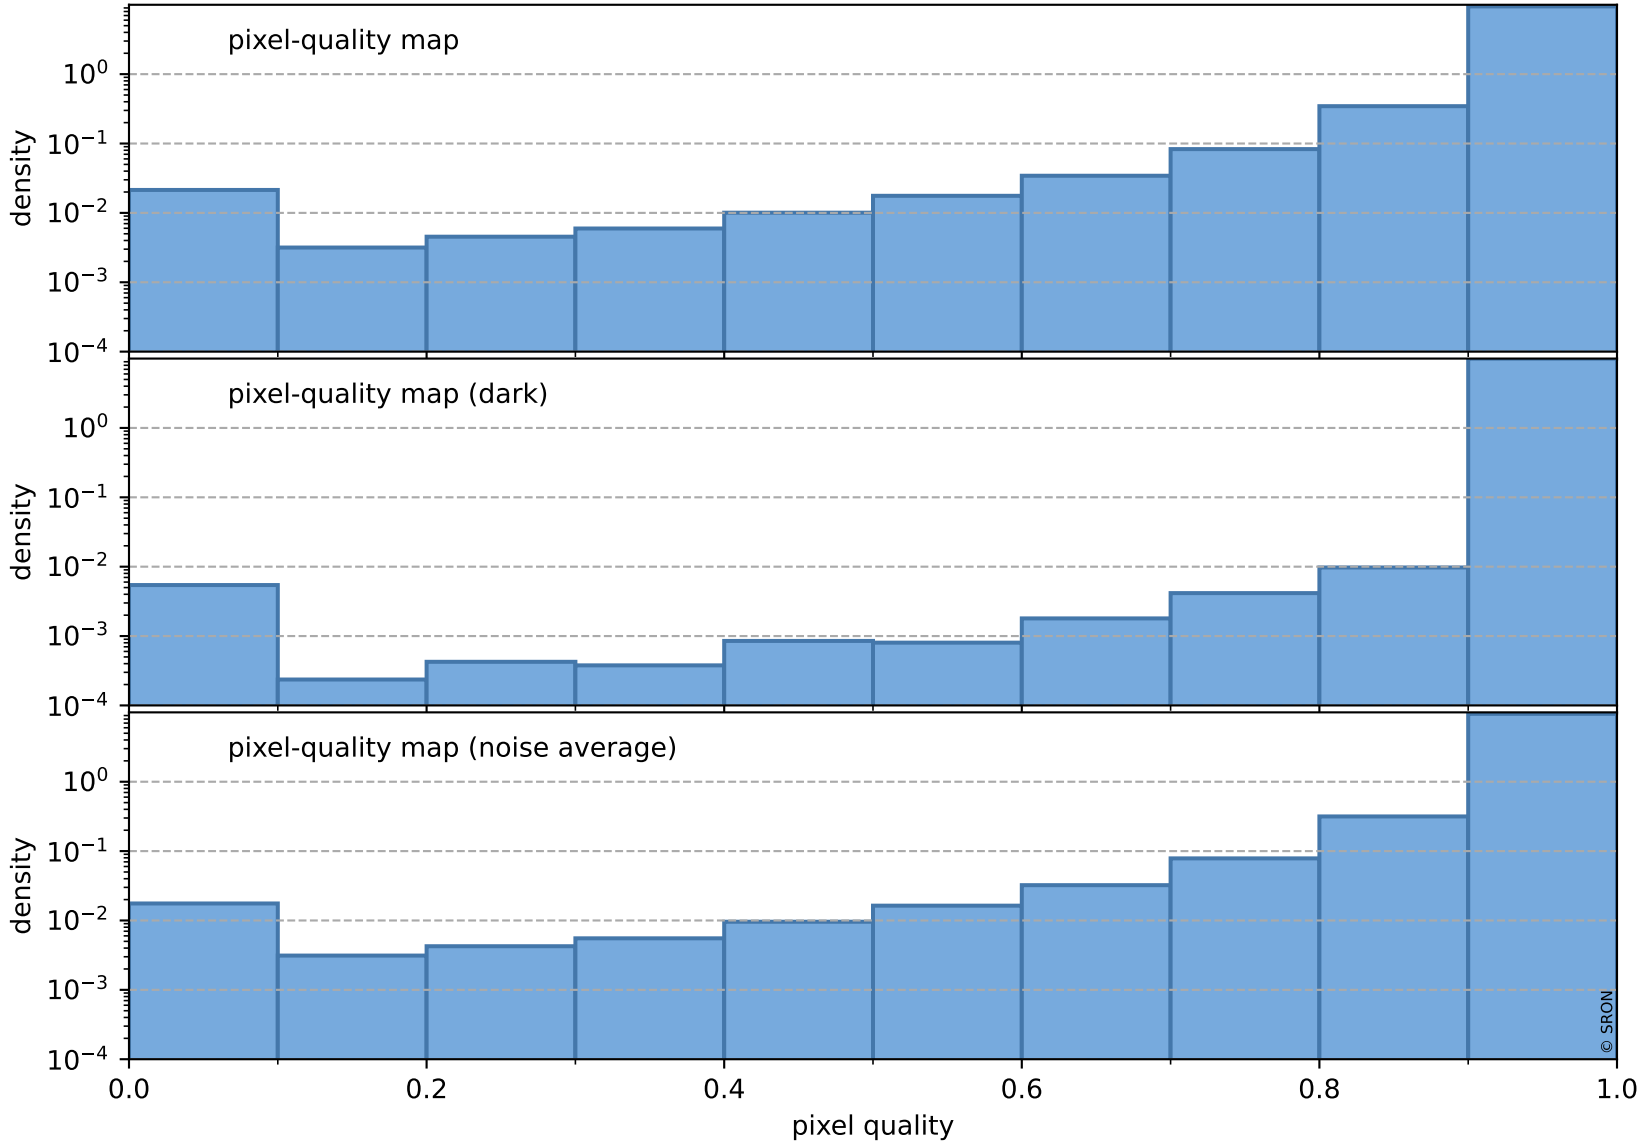

Tropomi SWIR pixel quality (official)

orbits : 19 in [19732, 19777]
coverage : 2021-08-04 / 2021-08-07
to good : 358
good to bad : 1675
to worst : 244
created : 2023-08-22T08:24:46

total quality compared with SWIR pixel-quality CKD

Tropomi SWIR pixel quality (official)

orbits : 19 in [19732, 19777]
coverage : 2021-08-04 / 2021-08-07
created : 2023-08-22T08:24:46

Histograms of pixel-quality

Tropomi SWIR pixel quality (official) ground-tracks of Sentinel-5P

orbits : 19 in [19732, 19777]
coverage : 2021-08-04 / 2021-08-07
created : 2023-08-22T08:24:47

Tropomi SWIR pixel quality (official)

orbits : [2827, 19777]
coverage : 2018-04-30 / 2021-08-07
created : 2023-08-22T08:24:47