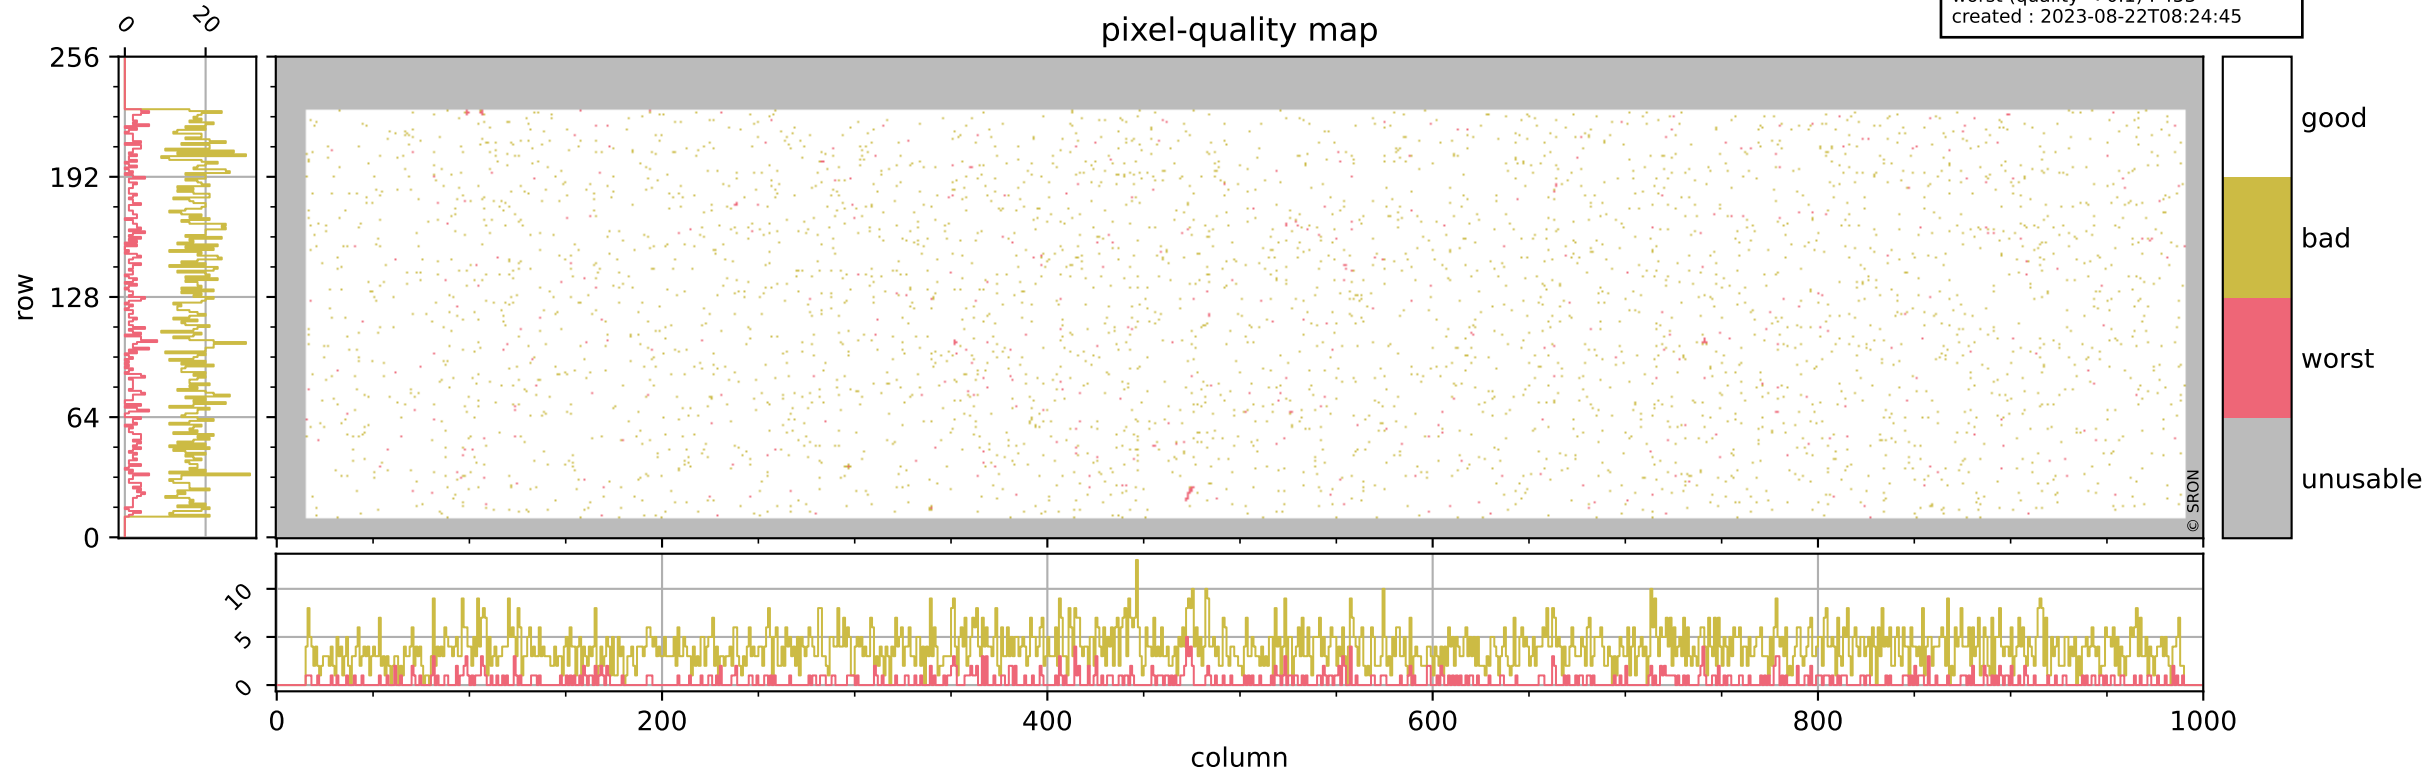

Tropomi SWIR pixel quality (official)

orbits : 19 in [19732, 19777]
coverage : 2021-08-04 / 2021-08-07
bad (quality < 0.8) : 3812
worst (quality < 0.1) : 453
created : 2023-08-22T08:24:45

pixel-quality map

Tropomi SWIR pixel quality (official)

orbits : 19 in [19732, 19777]
coverage : 2021-08-04 / 2021-08-07
bad (quality < 0.8) : 298
worst (quality < 0.1) : 115
created : 2023-08-22T08:24:45

pixel-quality map (dark)

Tropomi SWIR pixel quality (official)

orbits : 19 in [19732, 19777]
coverage : 2021-08-04 / 2021-08-07
bad (quality < 0.8) : 3539
worst (quality < 0.1) : 372
created : 2023-08-22T08:24:46

pixel-quality map (noise average)

Tropomi SWIR pixel quality (official)

orbits : 19 in [19732, 19777]
coverage : 2021-08-04 / 2021-08-07
created : 2023-08-22T08:24:46

Histograms of pixel-quality

Tropomi SWIR pixel quality (official) ground-tracks of Sentinel-5P