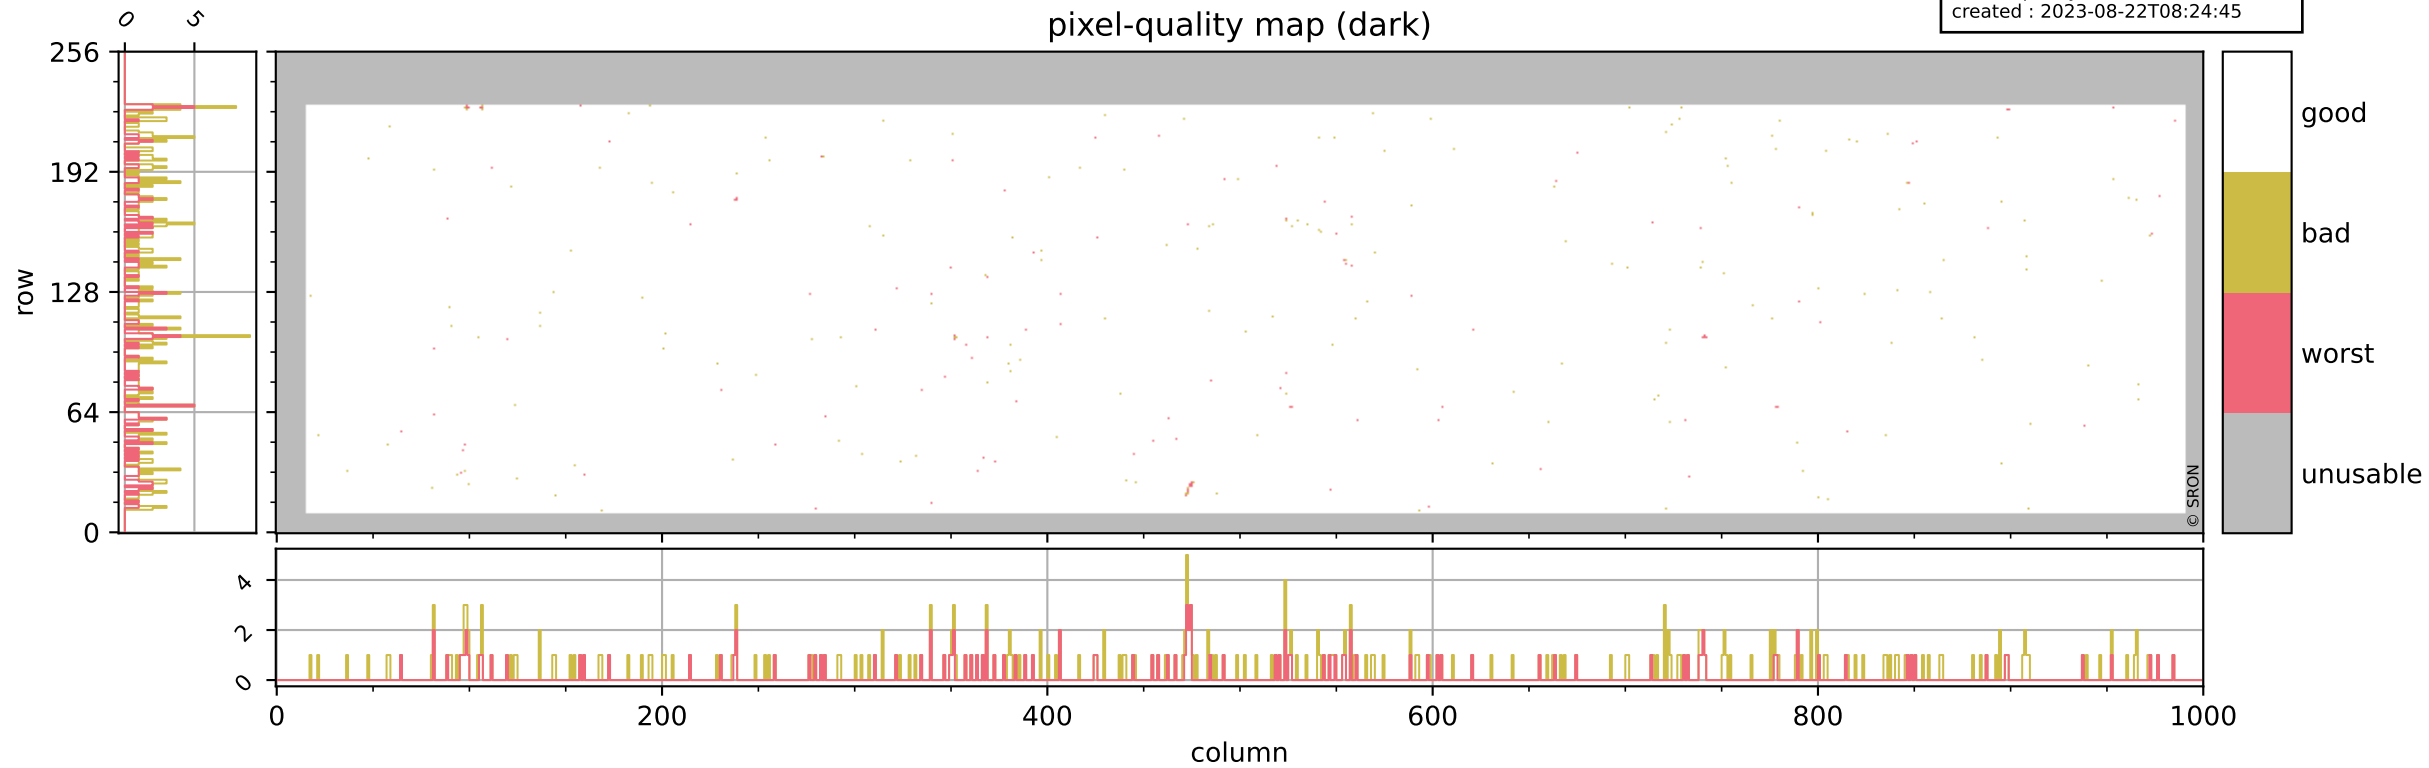

Tropomi SWIR pixel quality (official)

orbits : 19 in [19732, 19777]
coverage : 2021-08-04 / 2021-08-07
bad (quality < 0.8) : 3812
worst (quality < 0.1) : 453
created : 2023-08-22T08:24:45

pixel-quality map

Tropomi SWIR pixel quality (official)

orbits : 19 in [19732, 19777]
coverage : 2021-08-04 / 2021-08-07
bad (quality < 0.8) : 298
worst (quality < 0.1) : 115
created : 2023-08-22T08:24:45

pixel-quality map (dark)

Tropomi SWIR pixel quality (official)

orbits : 19 in [19732, 19777]
coverage : 2021-08-04 / 2021-08-07
bad (quality < 0.8) : 3539
worst (quality < 0.1) : 372
created : 2023-08-22T08:24:46

pixel-quality map (noise average)

Tropomi SWIR pixel quality (official)

orbits : 19 in [19732, 19777]
coverage : 2021-08-04 / 2021-08-07
created : 2023-08-22T08:24:46

Histograms of pixel-quality

Tropomi SWIR pixel quality (official) ground-tracks of Sentinel-5P