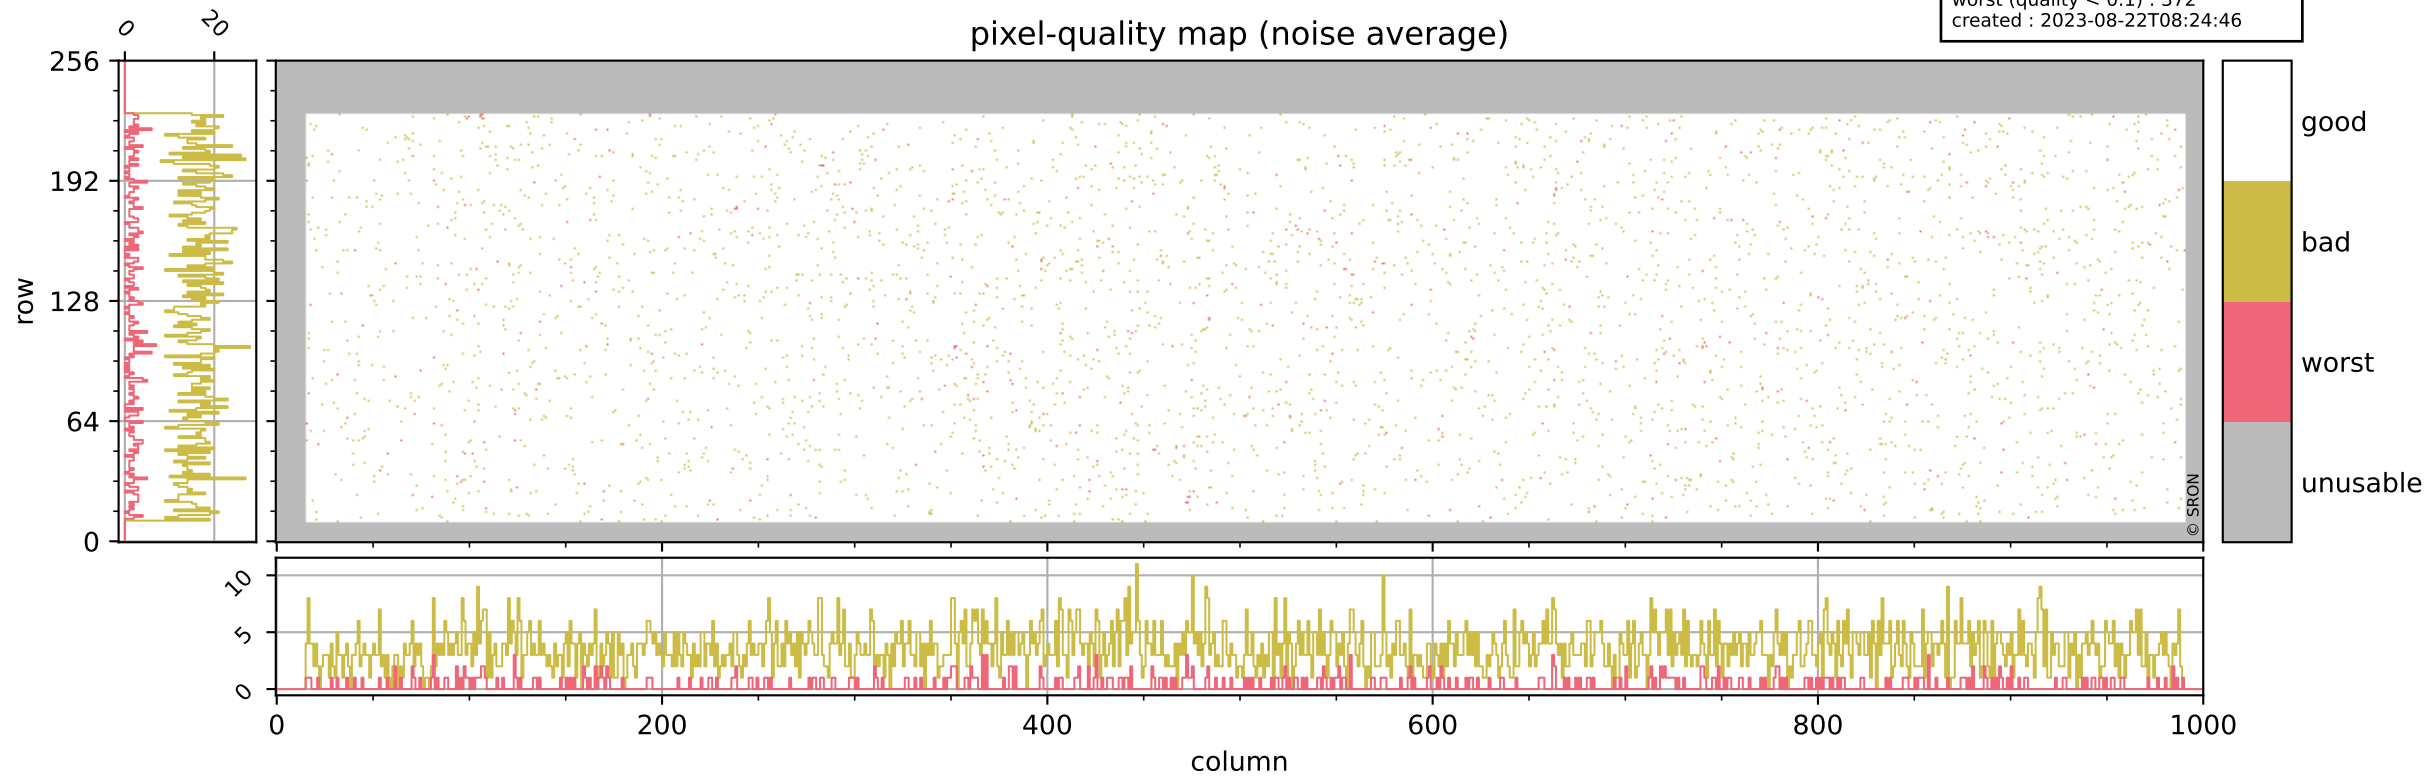

Tropomi SWIR pixel quality (official)

orbits : 19 in [19732, 19777]
coverage : 2021-08-04 / 2021-08-07
bad (quality < 0.8) : 298
worst (quality < 0.1) : 115
created : 2023-08-22T08:24:45

pixel-quality map (dark)

Tropomi SWIR pixel quality (official)

orbits : 19 in [19732, 19777]
coverage : 2021-08-04 / 2021-08-07
bad (quality < 0.8) : 3539
worst (quality < 0.1) : 372
created : 2023-08-22T08:24:46

pixel-quality map (noise average)

Tropomi SWIR pixel quality (official)

orbits : 19 in [19732, 19777]
coverage : 2021-08-04 / 2021-08-07
to good : 358
good to bad : 1675
to worst : 244
created : 2023-08-22T08:24:46

total quality compared with SWIR pixel-quality CKD

Tropomi SWIR pixel quality (official)

orbits : 19 in [19732, 19777]
coverage : 2021-08-04 / 2021-08-07
created : 2023-08-22T08:24:46

Histograms of pixel-quality

Tropomi SWIR pixel quality (official) ground-tracks of Sentinel-5P