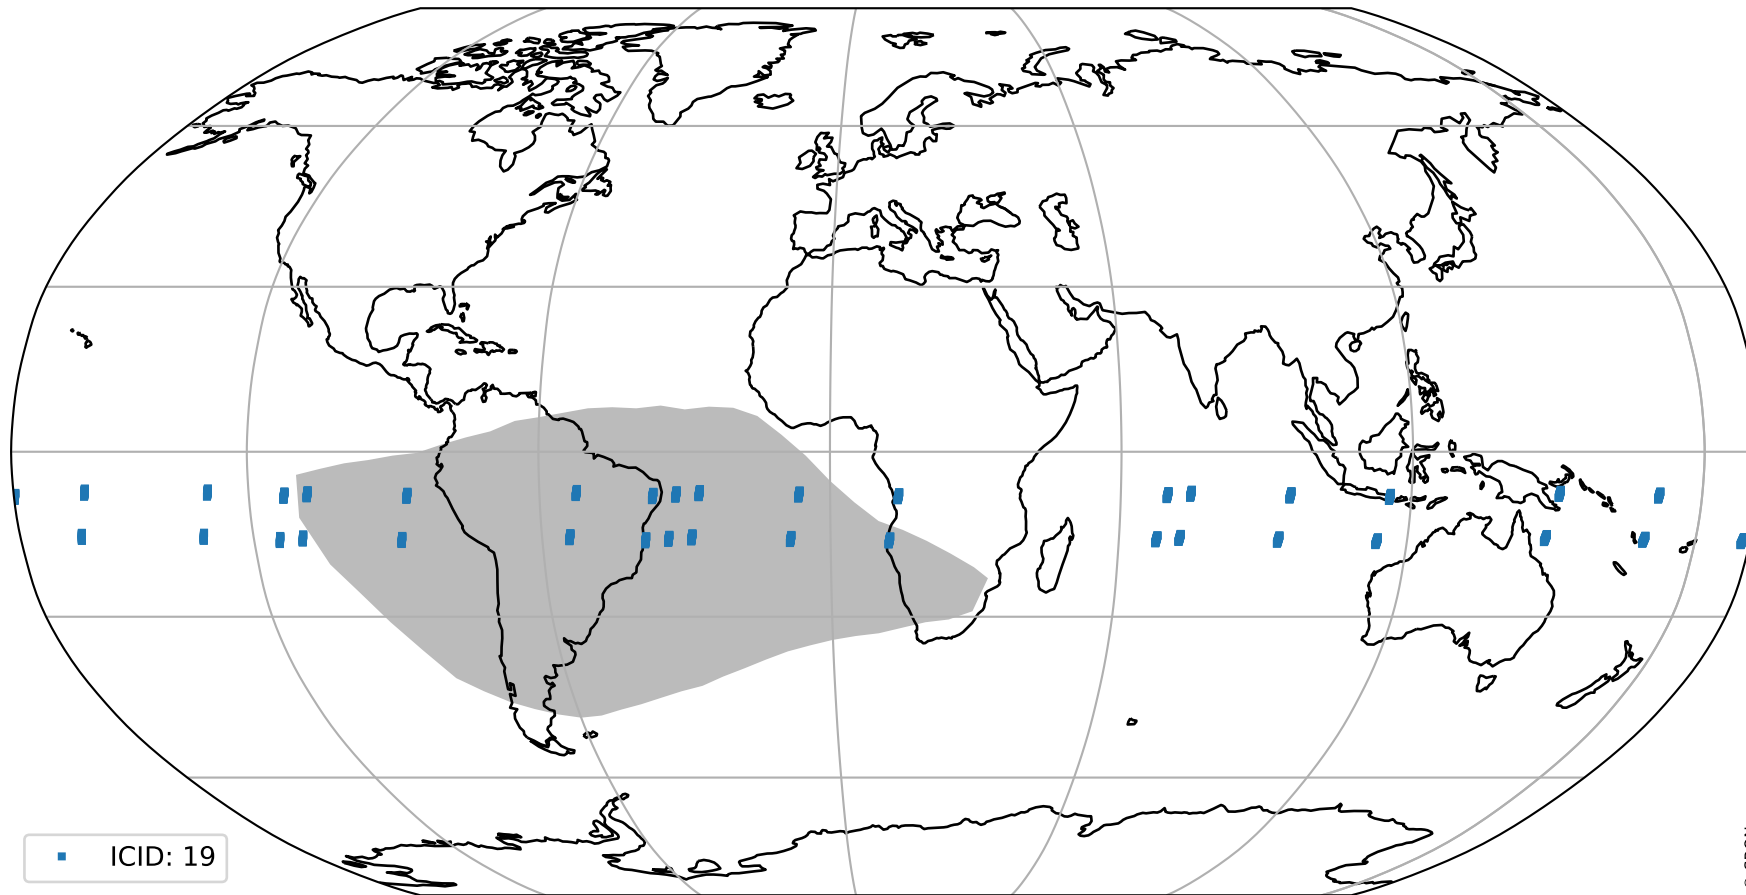

Tropomi SWIR pixel quality (official)

orbits : 18 in [19747, 19792]
coverage : 2021-08-05 / 2021-08-08
to good : 358
good to bad : 1645
to worst : 246
created : 2023-08-22T08:24:48

total quality compared with SWIR pixel-quality CKD

Tropomi SWIR pixel quality (official)

orbits : 18 in [19747, 19792]
coverage : 2021-08-05 / 2021-08-08
created : 2023-08-22T08:24:48

Histograms of pixel-quality

Tropomi SWIR pixel quality (official) ground-tracks of Sentinel-5P

orbits : 18 in [19747, 19792]
coverage : 2021-08-05 / 2021-08-08
created : 2023-08-22T08:24:49

Tropomi SWIR pixel quality (official)

orbits : [2827, 19792]
coverage : 2018-04-30 / 2021-08-08
created : 2023-08-22T08:24:49