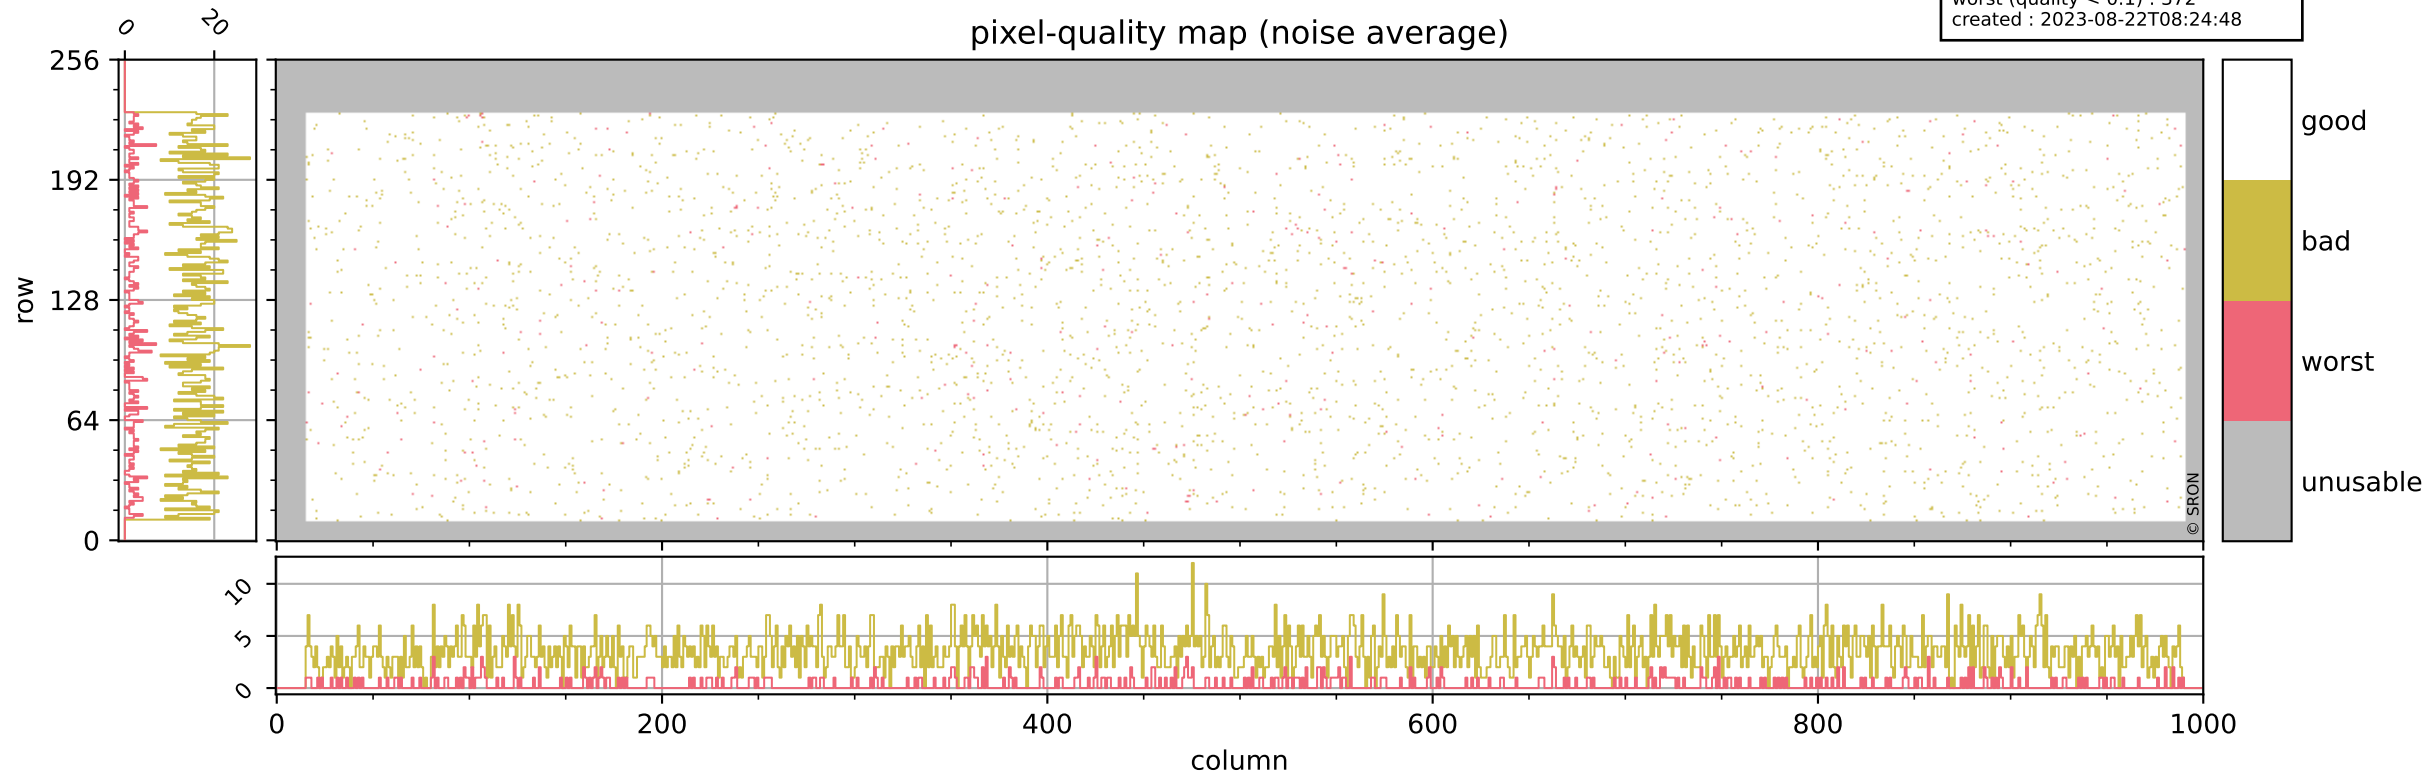

Tropomi SWIR pixel quality (official)

orbits : 18 in [19747, 19792]
coverage : 2021-08-05 / 2021-08-08
bad (quality < 0.8) : 300
worst (quality < 0.1) : 113
created : 2023-08-22T08:24:48

pixel-quality map (dark)

Tropomi SWIR pixel quality (official)

orbits : 18 in [19747, 19792]
coverage : 2021-08-05 / 2021-08-08
bad (quality < 0.8) : 3512
worst (quality < 0.1) : 372
created : 2023-08-22T08:24:48

pixel-quality map (noise average)

Tropomi SWIR pixel quality (official)

orbits : 18 in [19747, 19792]
coverage : 2021-08-05 / 2021-08-08
to good : 358
good to bad : 1645
to worst : 246
created : 2023-08-22T08:24:48

total quality compared with SWIR pixel-quality CKD

Tropomi SWIR pixel quality (official)

orbits : 18 in [19747, 19792]
coverage : 2021-08-05 / 2021-08-08
created : 2023-08-22T08:24:48

Histograms of pixel-quality

Tropomi SWIR pixel quality (official) ground-tracks of Sentinel-5P