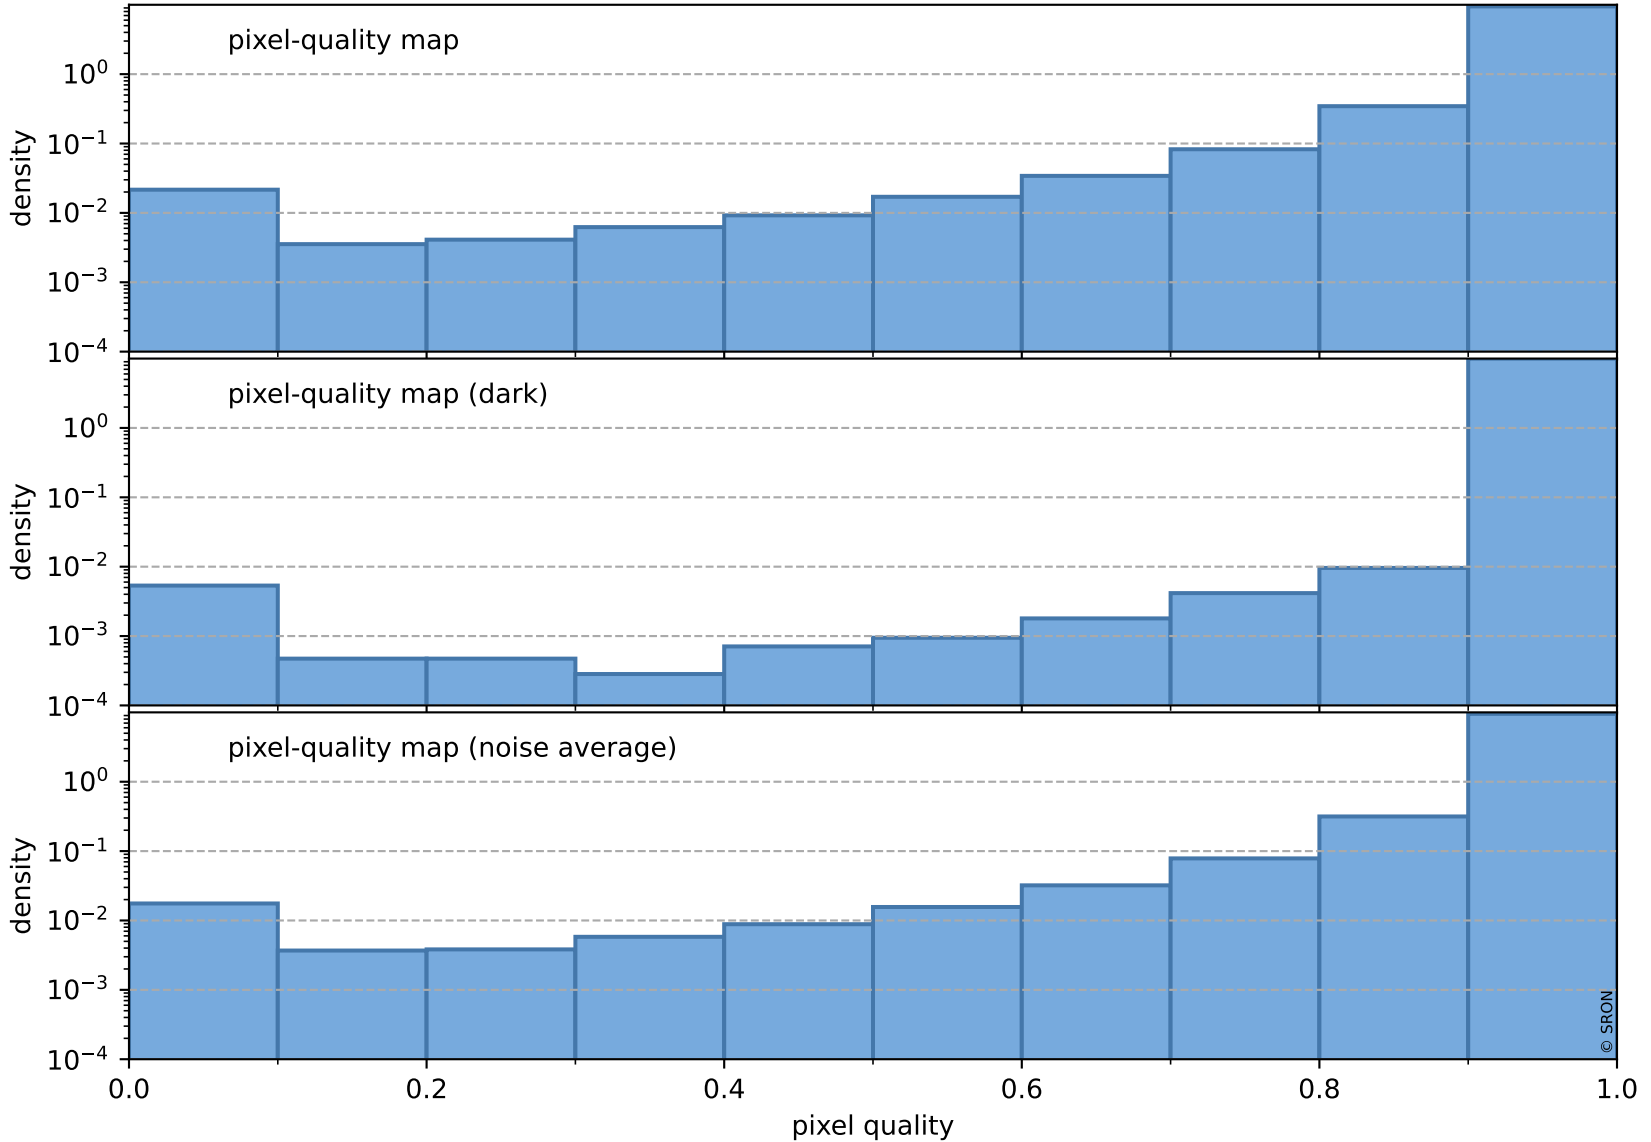

Tropomi SWIR pixel quality (official)

orbits : 18 in [19747, 19792]
coverage : 2021-08-05 / 2021-08-08
to good : 358
good to bad : 1645
to worst : 246
created : 2023-08-22T08:24:48

total quality compared with SWIR pixel-quality CKD

Tropomi SWIR pixel quality (official)

orbits : 18 in [19747, 19792]
coverage : 2021-08-05 / 2021-08-08
created : 2023-08-22T08:24:48

Histograms of pixel-quality

Tropomi SWIR pixel quality (official) ground-tracks of Sentinel-5P

orbits : 18 in [19747, 19792]
coverage : 2021-08-05 / 2021-08-08
created : 2023-08-22T08:24:49

Tropomi SWIR pixel quality (official)

orbits : [2827, 19792]
coverage : 2018-04-30 / 2021-08-08
created : 2023-08-22T08:24:49