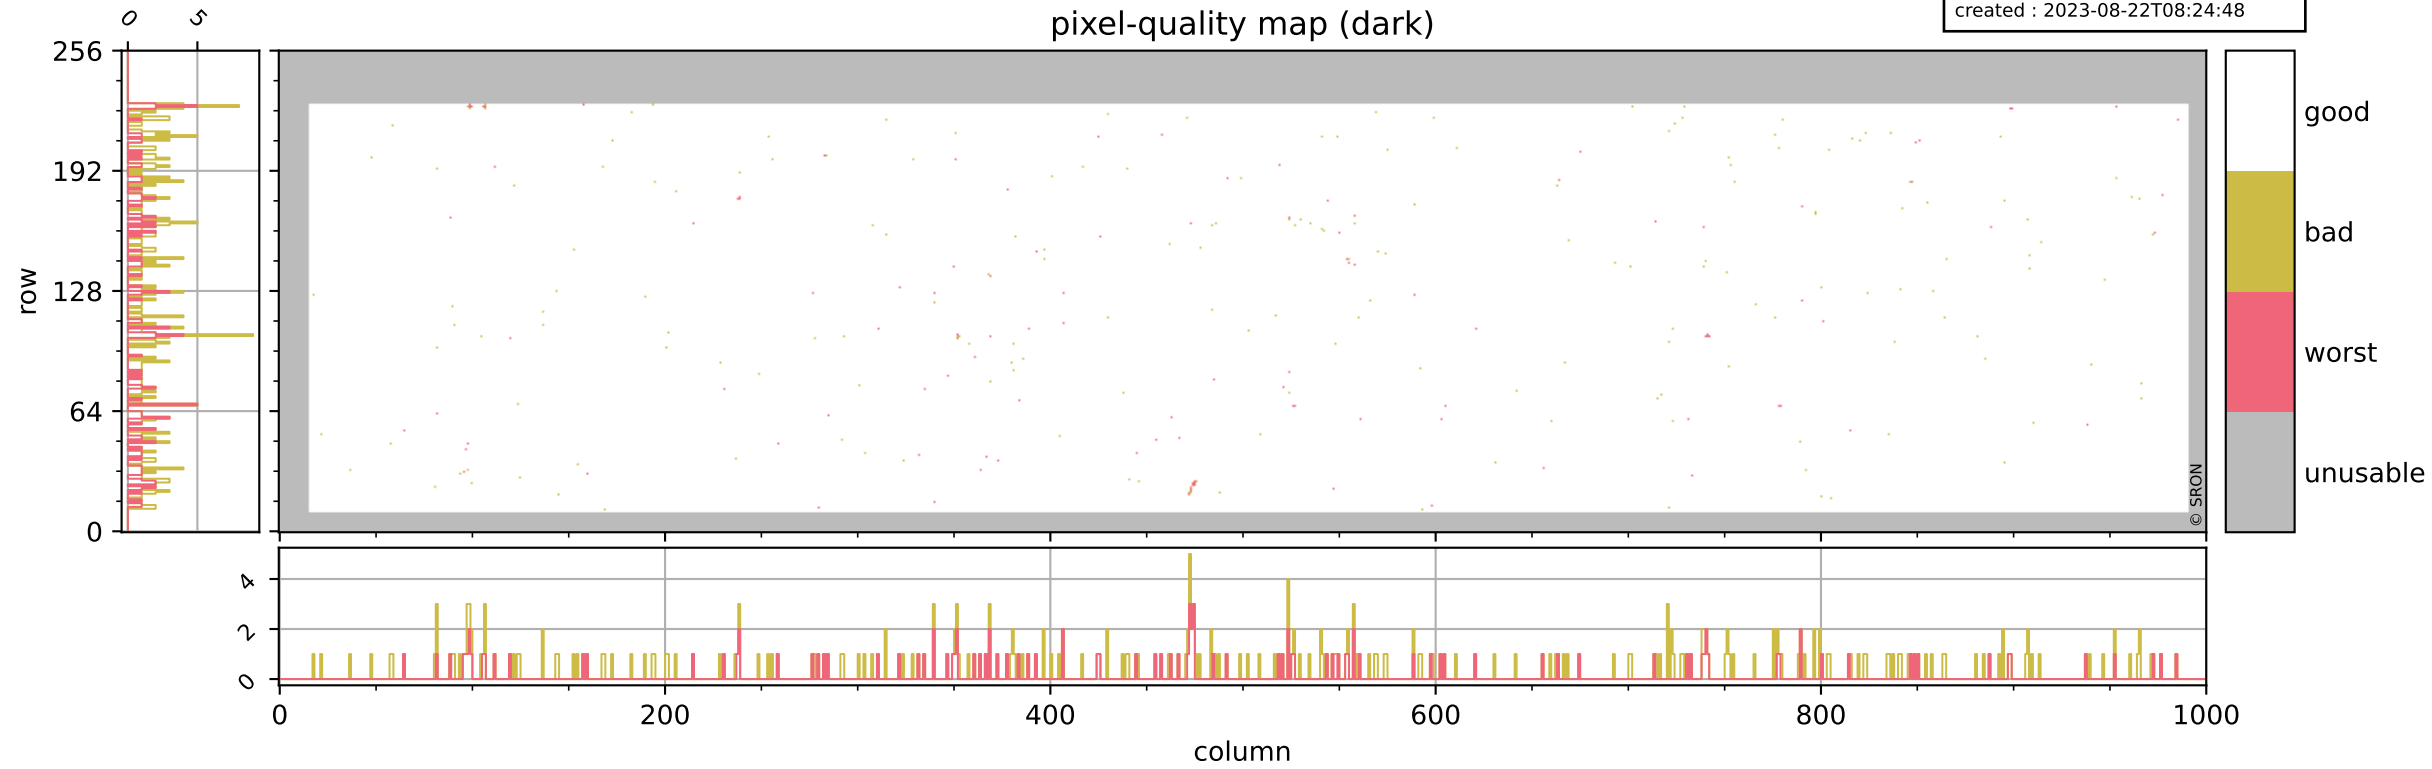

Tropomi SWIR pixel quality (official)

orbits : 18 in [19747, 19792]
coverage : 2021-08-05 / 2021-08-08
bad (quality < 0.8) : 3779
worst (quality < 0.1) : 457
created : 2023-08-22T08:24:47

pixel-quality map

Tropomi SWIR pixel quality (official)

orbits : 18 in [19747, 19792]
coverage : 2021-08-05 / 2021-08-08
bad (quality < 0.8) : 300
worst (quality < 0.1) : 113
created : 2023-08-22T08:24:48

pixel-quality map (dark)

Tropomi SWIR pixel quality (official)

orbits : 18 in [19747, 19792]
coverage : 2021-08-05 / 2021-08-08
bad (quality < 0.8) : 3512
worst (quality < 0.1) : 372
created : 2023-08-22T08:24:48

pixel-quality map (noise average)

Tropomi SWIR pixel quality (official)

orbits : 18 in [19747, 19792]
coverage : 2021-08-05 / 2021-08-08
created : 2023-08-22T08:24:48

Histograms of pixel-quality

Tropomi SWIR pixel quality (official) ground-tracks of Sentinel-5P