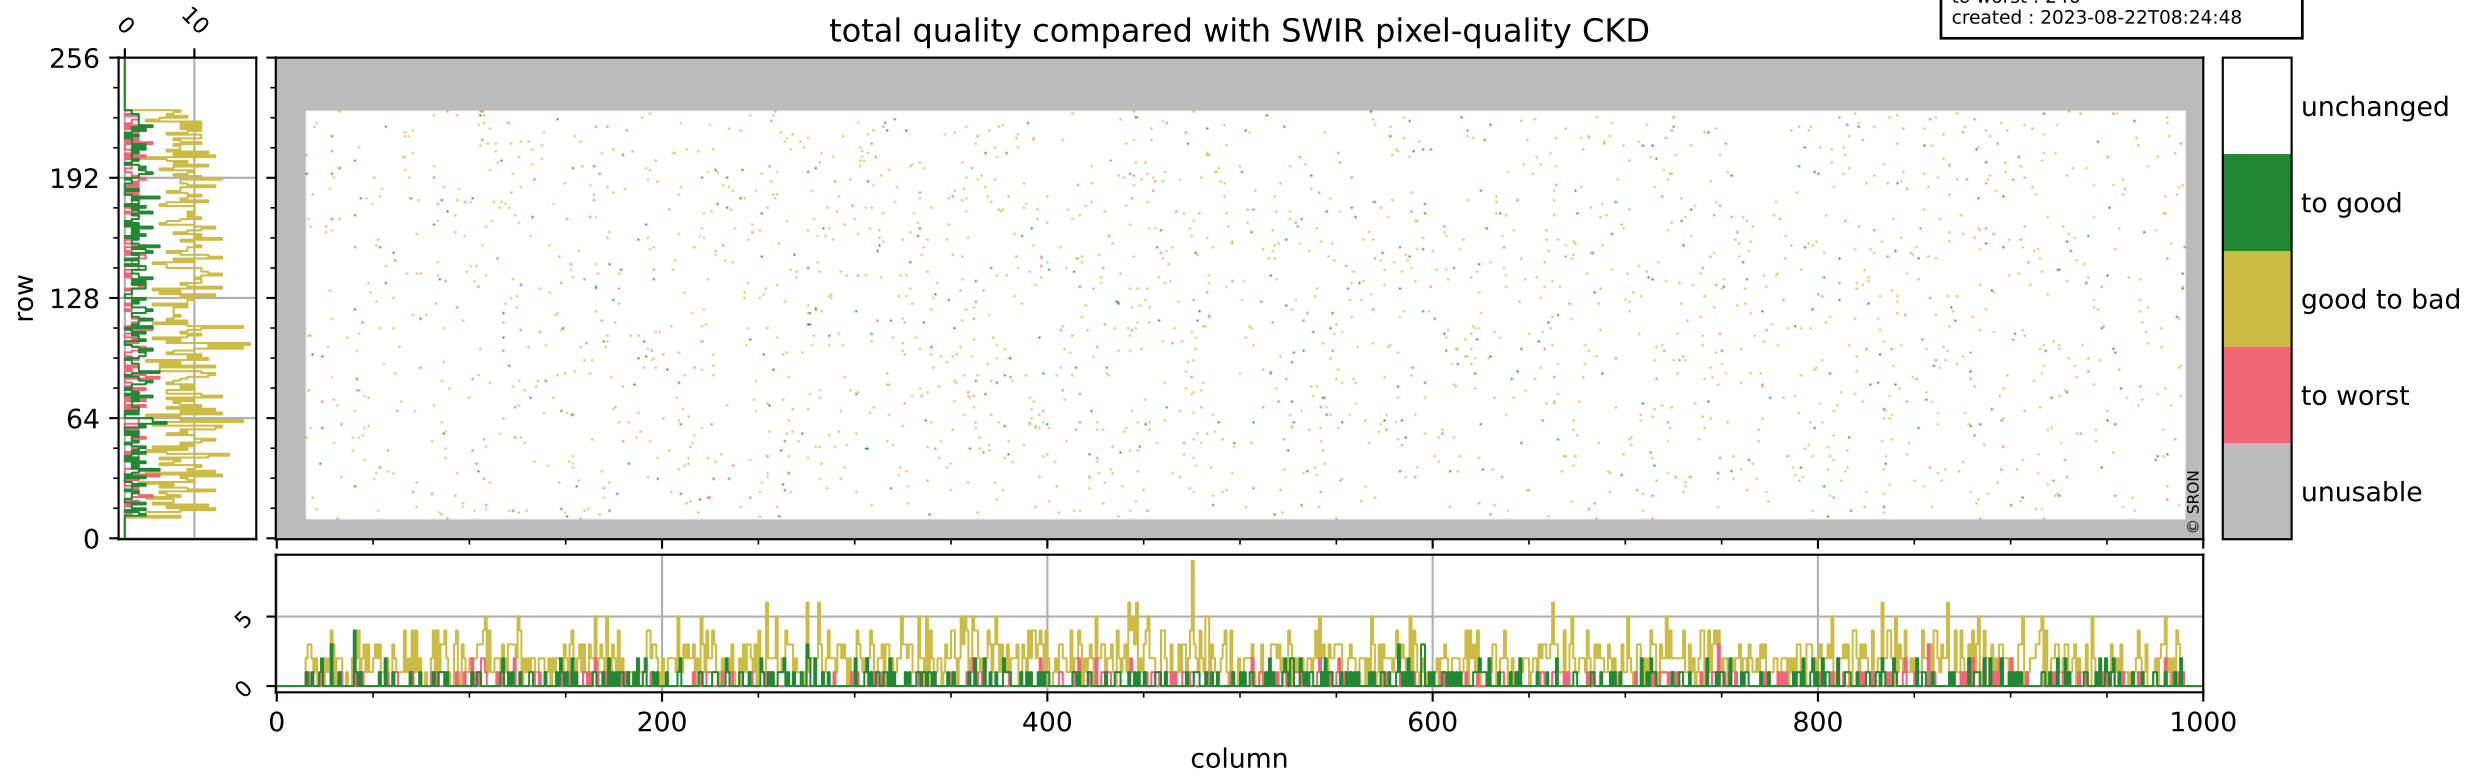

Tropomi SWIR pixel quality (official)

orbits : 18 in [19747, 19792]
coverage : 2021-08-05 / 2021-08-08
bad (quality < 0.8) : 300
worst (quality < 0.1) : 113
created : 2023-08-22T08:24:48

pixel-quality map (dark)

Tropomi SWIR pixel quality (official)

orbits : 18 in [19747, 19792]
coverage : 2021-08-05 / 2021-08-08
bad (quality < 0.8) : 3512
worst (quality < 0.1) : 372
created : 2023-08-22T08:24:48

pixel-quality map (noise average)

Tropomi SWIR pixel quality (official)

orbits : 18 in [19747, 19792]
coverage : 2021-08-05 / 2021-08-08
to good : 358
good to bad : 1645
to worst : 246
created : 2023-08-22T08:24:48

total quality compared with SWIR pixel-quality CKD

Tropomi SWIR pixel quality (official)

orbits : 18 in [19747, 19792]
coverage : 2021-08-05 / 2021-08-08
created : 2023-08-22T08:24:48

Histograms of pixel-quality

Tropomi SWIR pixel quality (official) ground-tracks of Sentinel-5P