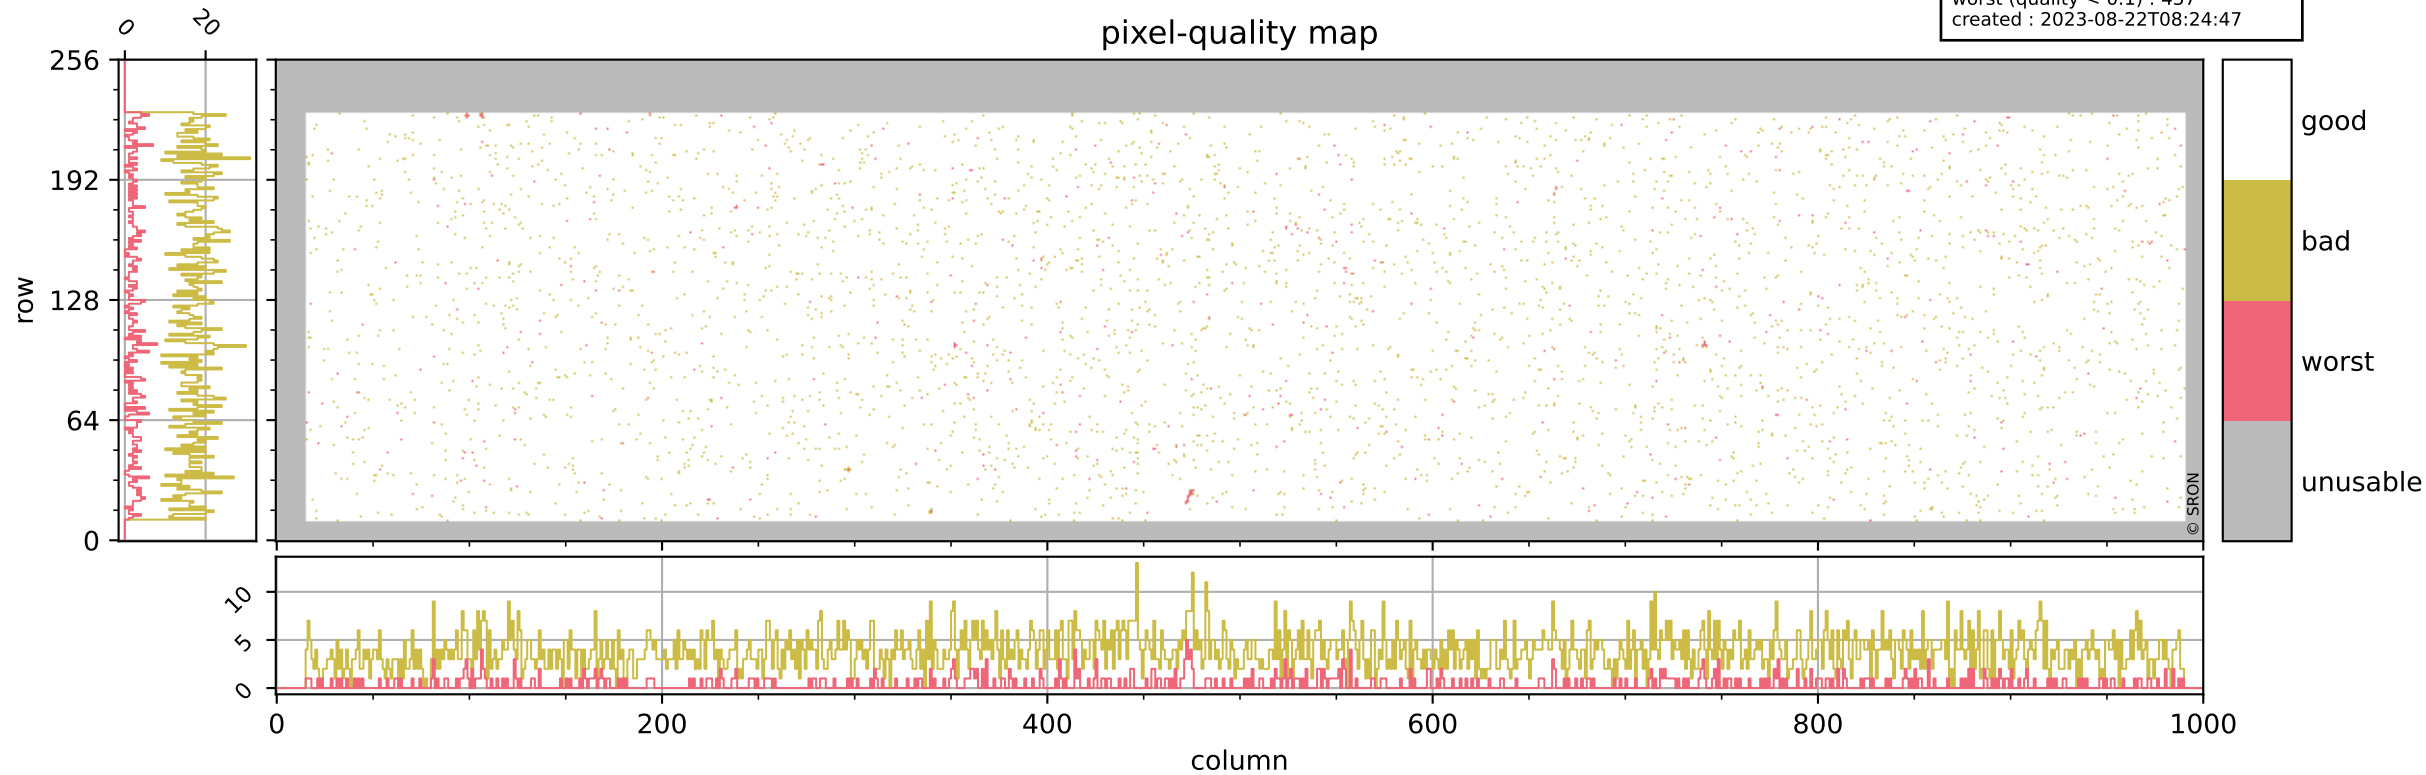

Tropomi SWIR pixel quality (official)

orbits : 18 in [19747, 19792]
coverage : 2021-08-05 / 2021-08-08
bad (quality < 0.8) : 3779
worst (quality < 0.1) : 457
created : 2023-08-22T08:24:47

pixel-quality map

Tropomi SWIR pixel quality (official)

orbits : 18 in [19747, 19792]
coverage : 2021-08-05 / 2021-08-08
bad (quality < 0.8) : 300
worst (quality < 0.1) : 113
created : 2023-08-22T08:24:48

pixel-quality map (dark)

Tropomi SWIR pixel quality (official)

orbits : 18 in [19747, 19792]
coverage : 2021-08-05 / 2021-08-08
bad (quality < 0.8) : 3512
worst (quality < 0.1) : 372
created : 2023-08-22T08:24:48

pixel-quality map (noise average)

Tropomi SWIR pixel quality (official)

orbits : 18 in [19747, 19792]
coverage : 2021-08-05 / 2021-08-08
created : 2023-08-22T08:24:48

Histograms of pixel-quality

Tropomi SWIR pixel quality (official) ground-tracks of Sentinel-5P