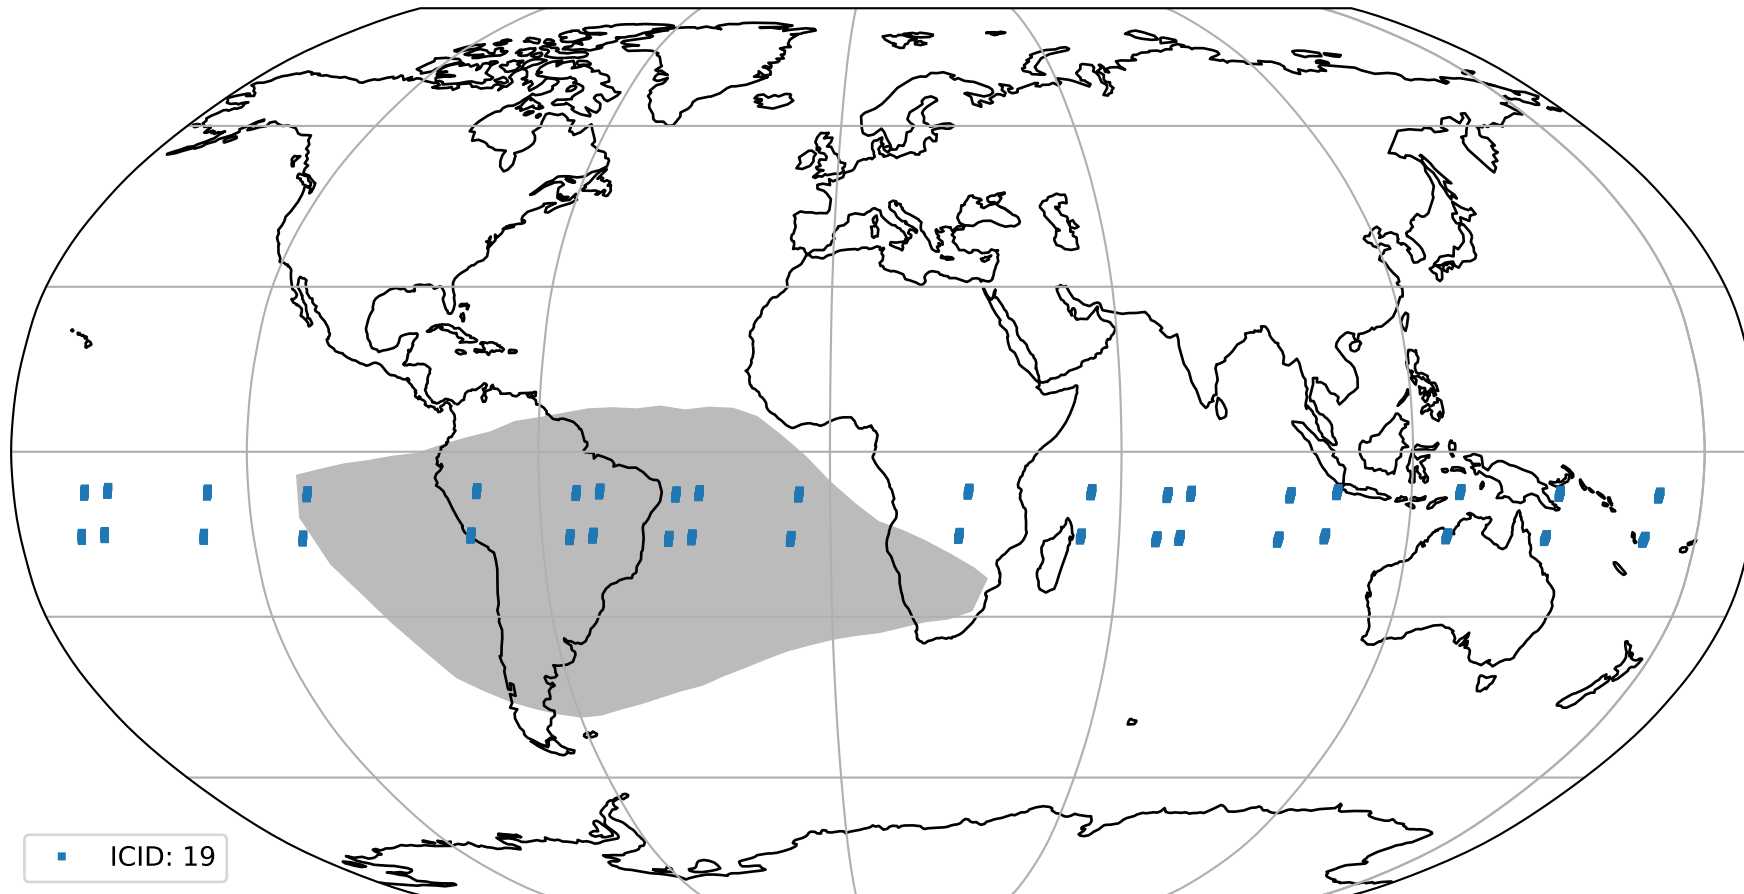

Tropomi SWIR pixel quality (official)

orbits : 19 in [19762, 19807]
coverage : 2021-08-06 / 2021-08-09
to good : 357
good to bad : 1653
to worst : 244
created : 2023-08-22T08:24:51

total quality compared with SWIR pixel-quality CKD

Tropomi SWIR pixel quality (official)

orbits : 19 in [19762, 19807]
coverage : 2021-08-06 / 2021-08-09
created : 2023-08-22T08:24:51

Histograms of pixel-quality

Tropomi SWIR pixel quality (official) ground-tracks of Sentinel-5P

orbits : 19 in [19762, 19807]
coverage : 2021-08-06 / 2021-08-09
created : 2023-08-22T08:24:51

Tropomi SWIR pixel quality (official)

orbits : [2827, 19807]
coverage : 2018-04-30 / 2021-08-09
created : 2023-08-22T08:24:52