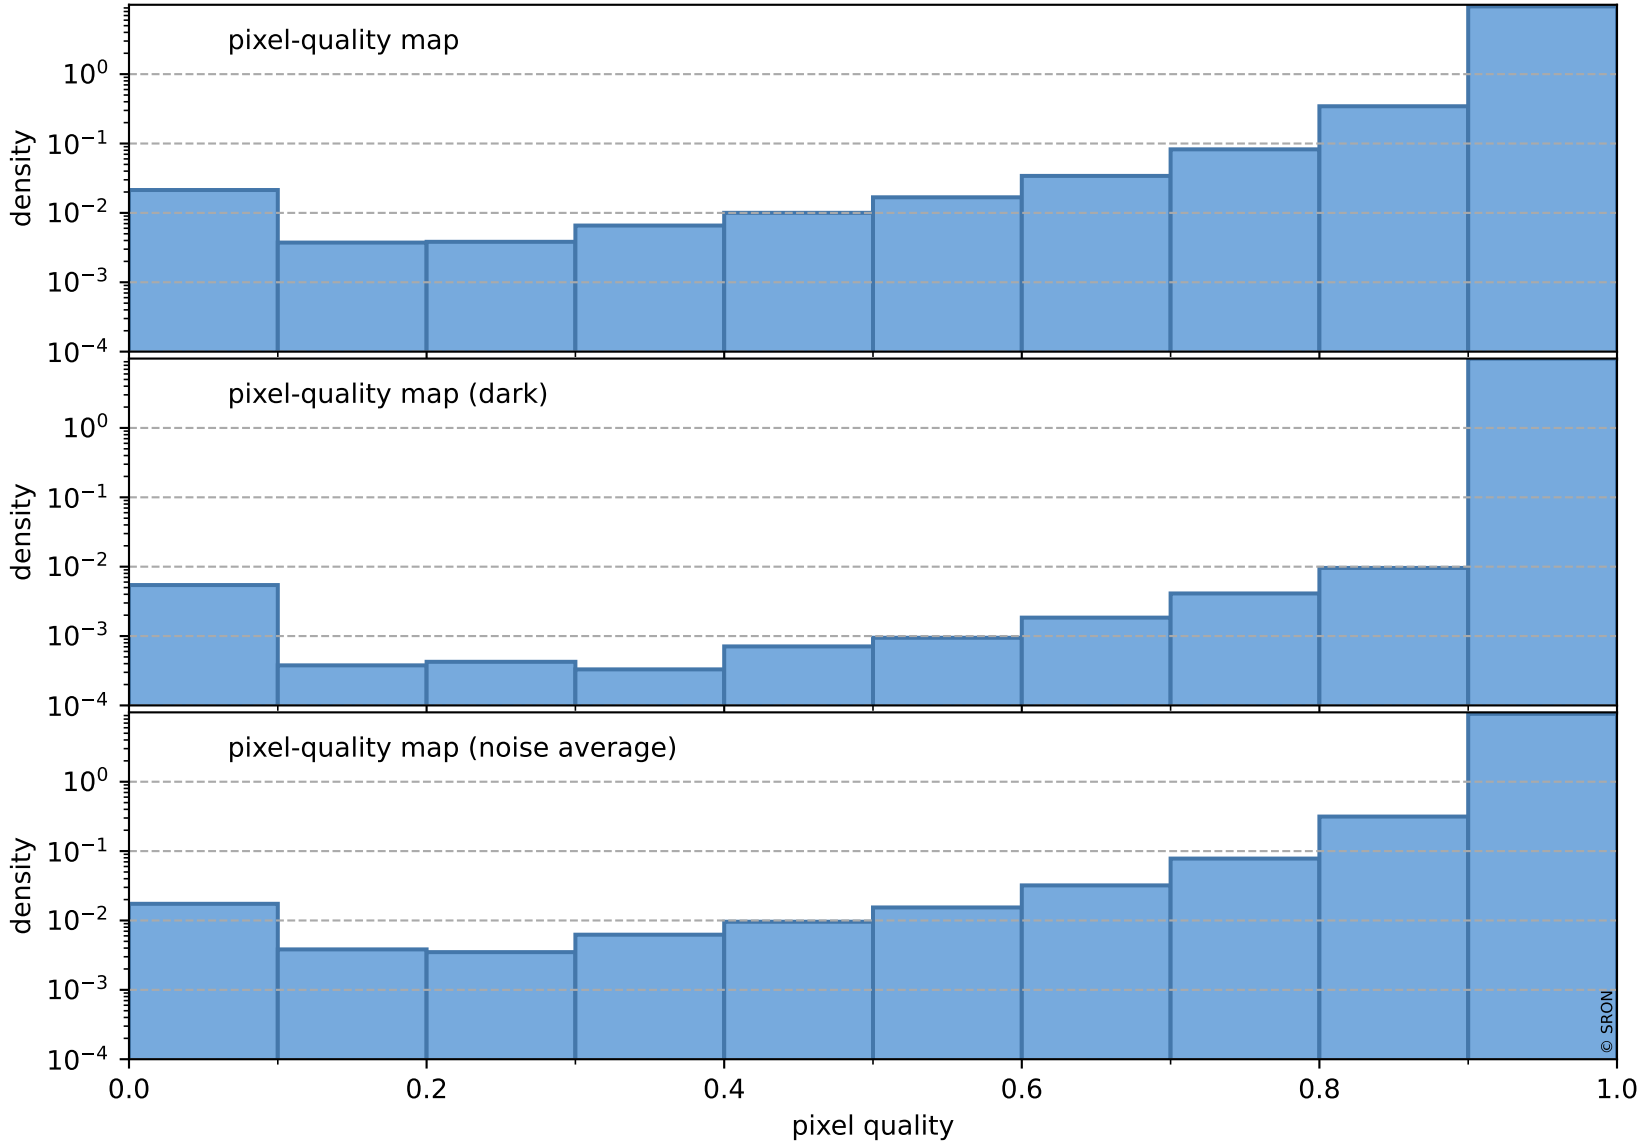

Tropomi SWIR pixel quality (official)

orbits : 19 in [19762, 19807]
coverage : 2021-08-06 / 2021-08-09
to good : 357
good to bad : 1653
to worst : 244
created : 2023-08-22T08:24:51

total quality compared with SWIR pixel-quality CKD

Tropomi SWIR pixel quality (official)

orbits : 19 in [19762, 19807]
coverage : 2021-08-06 / 2021-08-09
created : 2023-08-22T08:24:51

Histograms of pixel-quality

Tropomi SWIR pixel quality (official) ground-tracks of Sentinel-5P

orbits : 19 in [19762, 19807]
coverage : 2021-08-06 / 2021-08-09
created : 2023-08-22T08:24:51

Tropomi SWIR pixel quality (official)

orbits : [2827, 19807]
coverage : 2018-04-30 / 2021-08-09
created : 2023-08-22T08:24:52