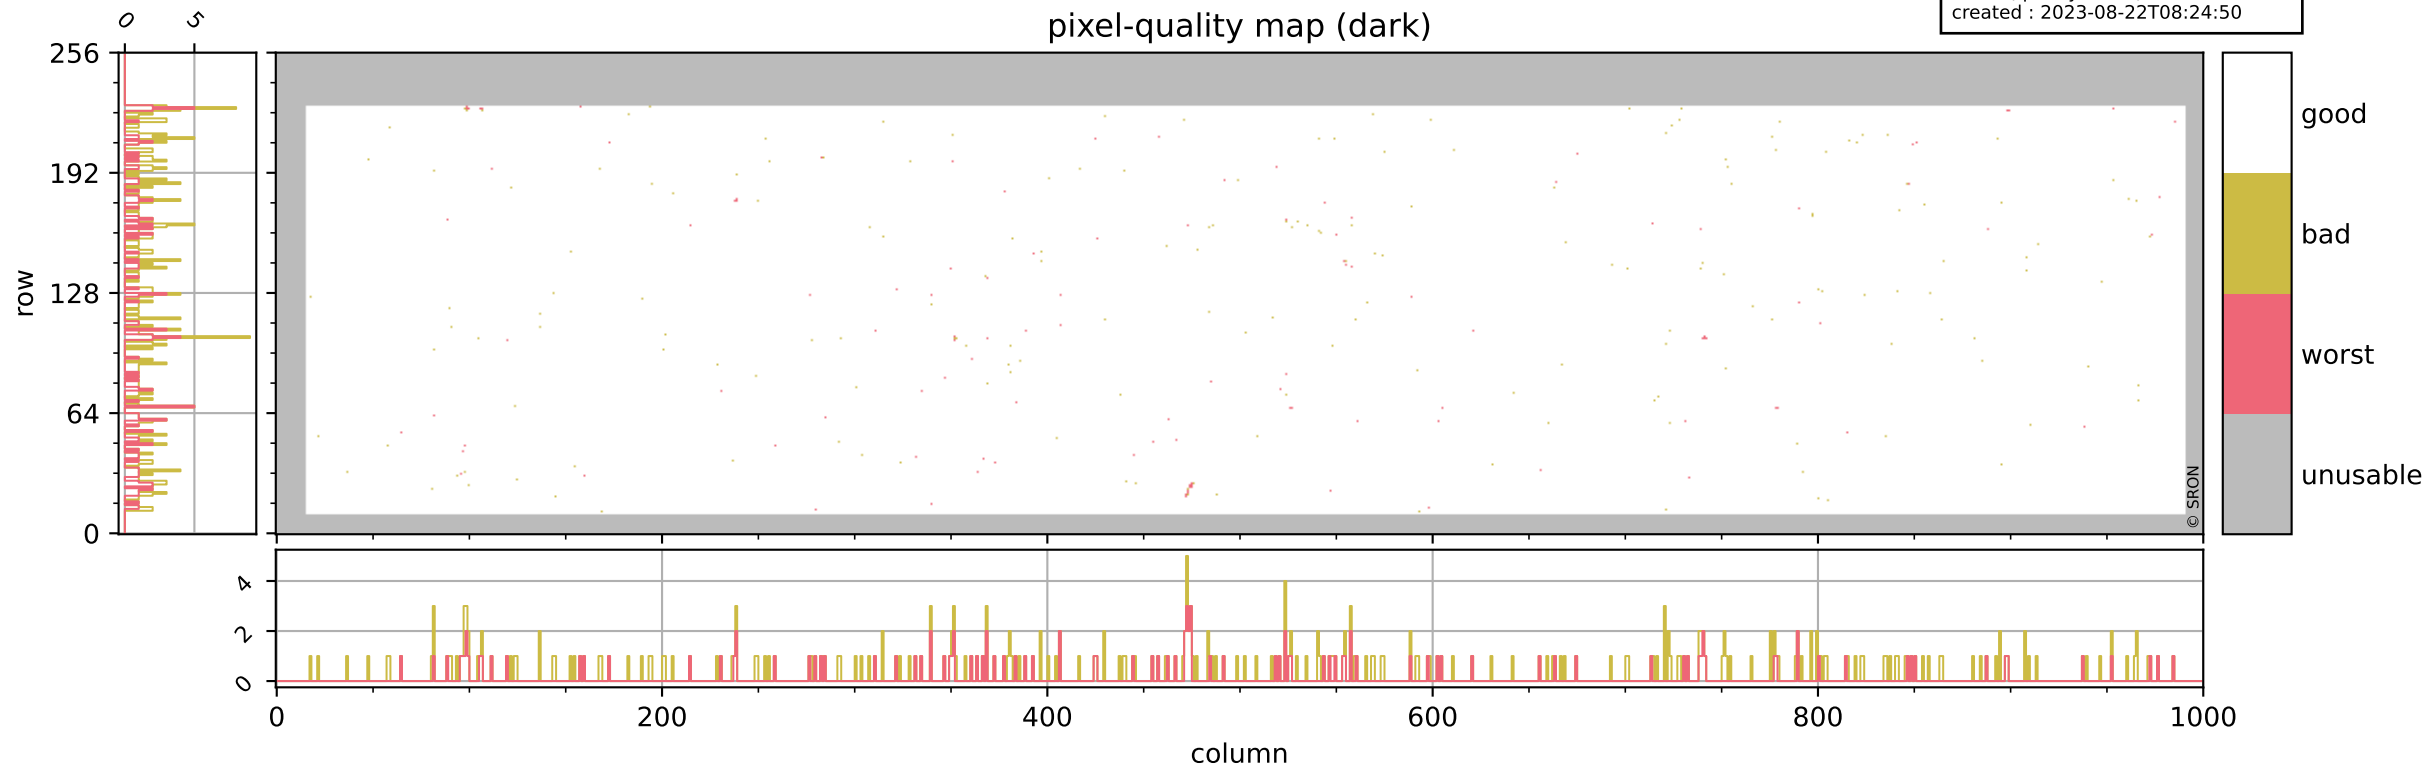

Tropomi SWIR pixel quality (official)

orbits : 19 in [19762, 19807]
coverage : 2021-08-06 / 2021-08-09
bad (quality < 0.8) : 3784
worst (quality < 0.1) : 452
created : 2023-08-22T08:24:50

pixel-quality map

Tropomi SWIR pixel quality (official)

orbits : 19 in [19762, 19807]
coverage : 2021-08-06 / 2021-08-09
bad (quality < 0.8) : 300
worst (quality < 0.1) : 115
created : 2023-08-22T08:24:50

pixel-quality map (dark)

Tropomi SWIR pixel quality (official)

orbits : 19 in [19762, 19807]
coverage : 2021-08-06 / 2021-08-09
bad (quality < 0.8) : 3513
worst (quality < 0.1) : 368
created : 2023-08-22T08:24:50

pixel-quality map (noise average)

Tropomi SWIR pixel quality (official)

orbits : 19 in [19762, 19807]
coverage : 2021-08-06 / 2021-08-09
created : 2023-08-22T08:24:51

Histograms of pixel-quality

Tropomi SWIR pixel quality (official) ground-tracks of Sentinel-5P