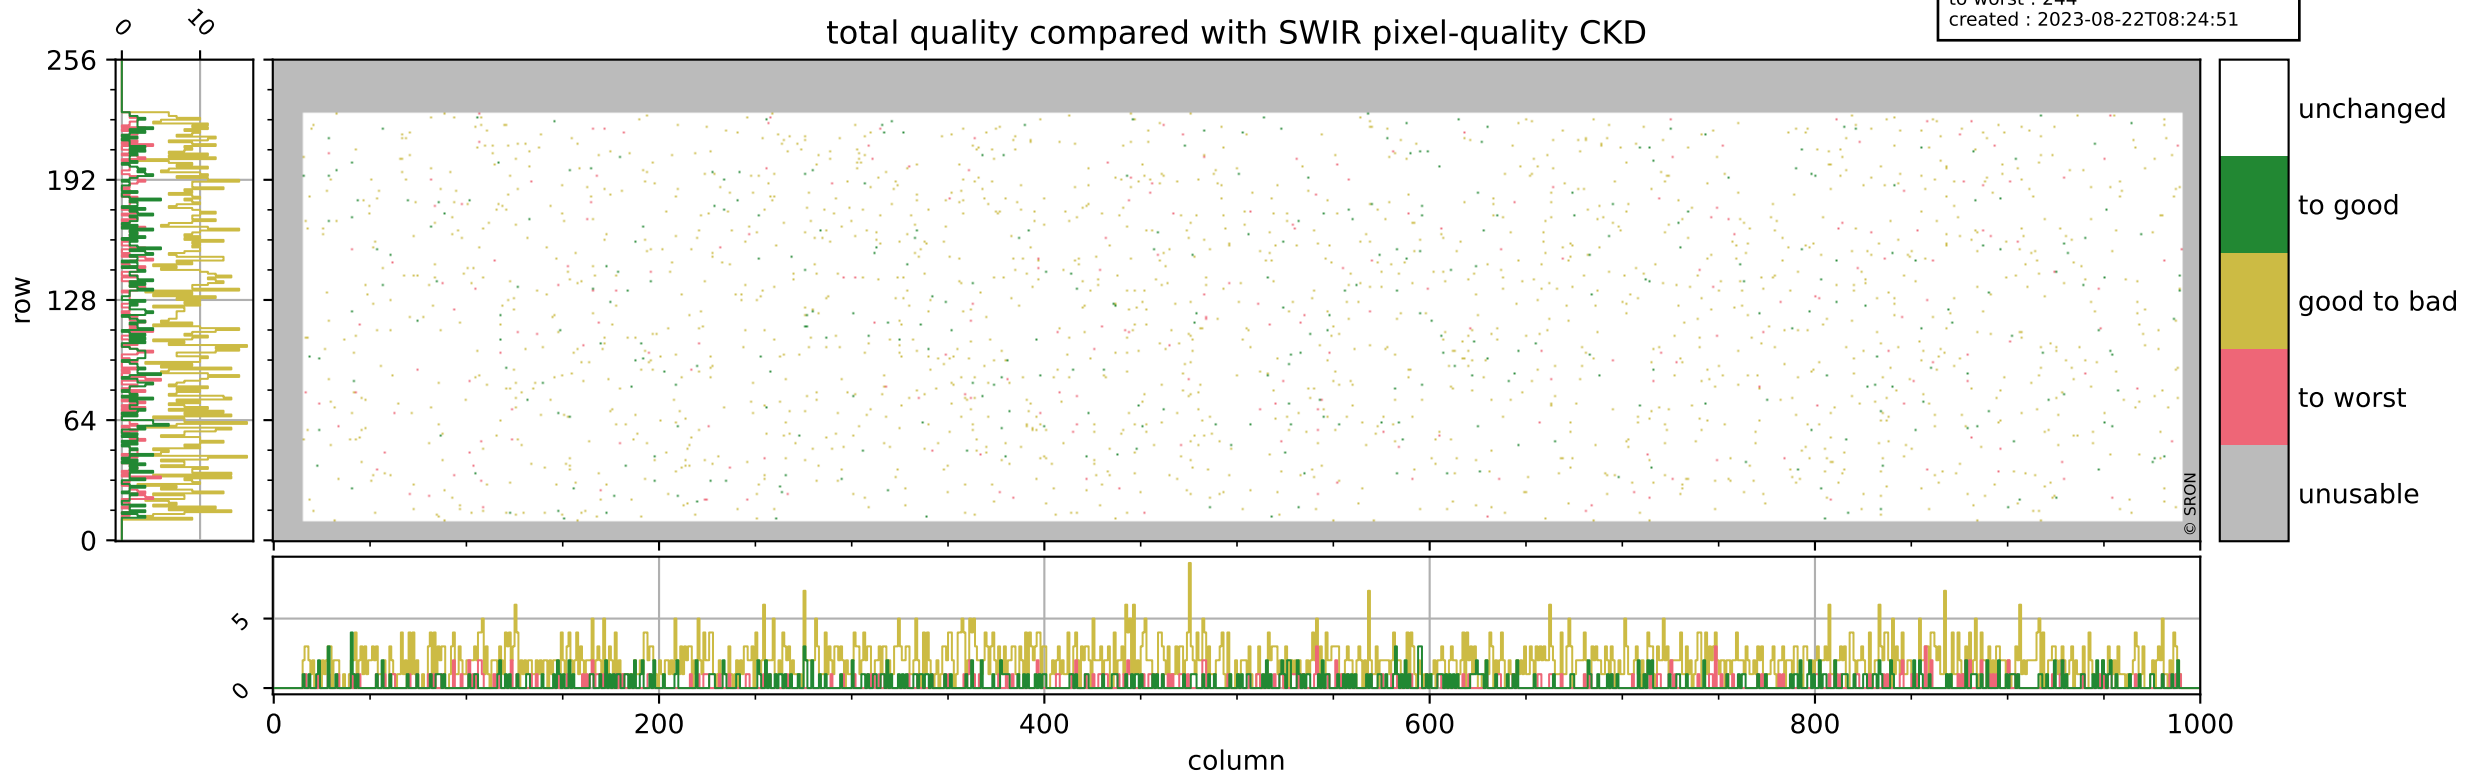

Tropomi SWIR pixel quality (official)

orbits : 19 in [19762, 19807]
coverage : 2021-08-06 / 2021-08-09
bad (quality < 0.8) : 300
worst (quality < 0.1) : 115
created : 2023-08-22T08:24:50

pixel-quality map (dark)

Tropomi SWIR pixel quality (official)

orbits : 19 in [19762, 19807]
coverage : 2021-08-06 / 2021-08-09
bad (quality < 0.8) : 3513
worst (quality < 0.1) : 368
created : 2023-08-22T08:24:50

pixel-quality map (noise average)

Tropomi SWIR pixel quality (official)

orbits : 19 in [19762, 19807]
coverage : 2021-08-06 / 2021-08-09
to good : 357
good to bad : 1653
to worst : 244
created : 2023-08-22T08:24:51

total quality compared with SWIR pixel-quality CKD

Tropomi SWIR pixel quality (official)

orbits : 19 in [19762, 19807]
coverage : 2021-08-06 / 2021-08-09
created : 2023-08-22T08:24:51

Histograms of pixel-quality

Tropomi SWIR pixel quality (official) ground-tracks of Sentinel-5P