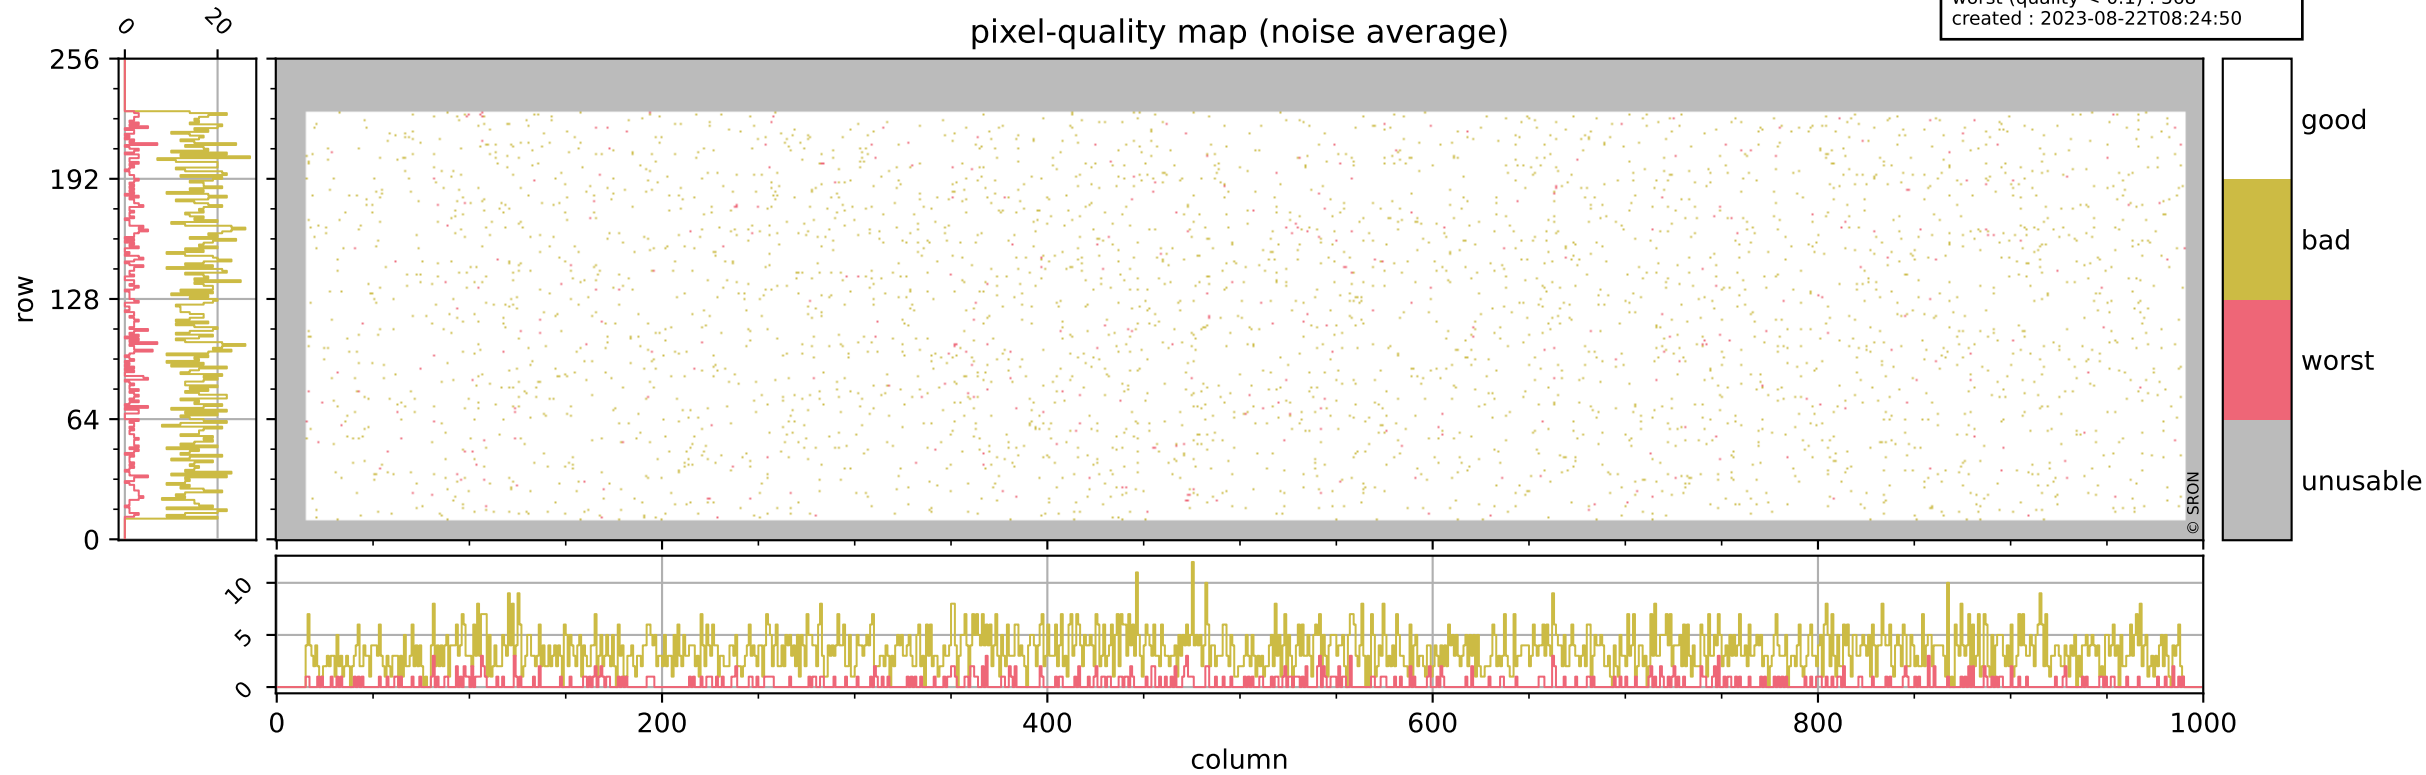

Tropomi SWIR pixel quality (official)

orbits : 19 in [19762, 19807]
coverage : 2021-08-06 / 2021-08-09
bad (quality < 0.8) : 300
worst (quality < 0.1) : 115
created : 2023-08-22T08:24:50

pixel-quality map (dark)

Tropomi SWIR pixel quality (official)

orbits : 19 in [19762, 19807]
coverage : 2021-08-06 / 2021-08-09
bad (quality < 0.8) : 3513
worst (quality < 0.1) : 368
created : 2023-08-22T08:24:50

pixel-quality map (noise average)

Tropomi SWIR pixel quality (official)

orbits : 19 in [19762, 19807]
coverage : 2021-08-06 / 2021-08-09
to good : 357
good to bad : 1653
to worst : 244
created : 2023-08-22T08:24:51

total quality compared with SWIR pixel-quality CKD

Tropomi SWIR pixel quality (official)

orbits : 19 in [19762, 19807]
coverage : 2021-08-06 / 2021-08-09
created : 2023-08-22T08:24:51

Histograms of pixel-quality

Tropomi SWIR pixel quality (official) ground-tracks of Sentinel-5P