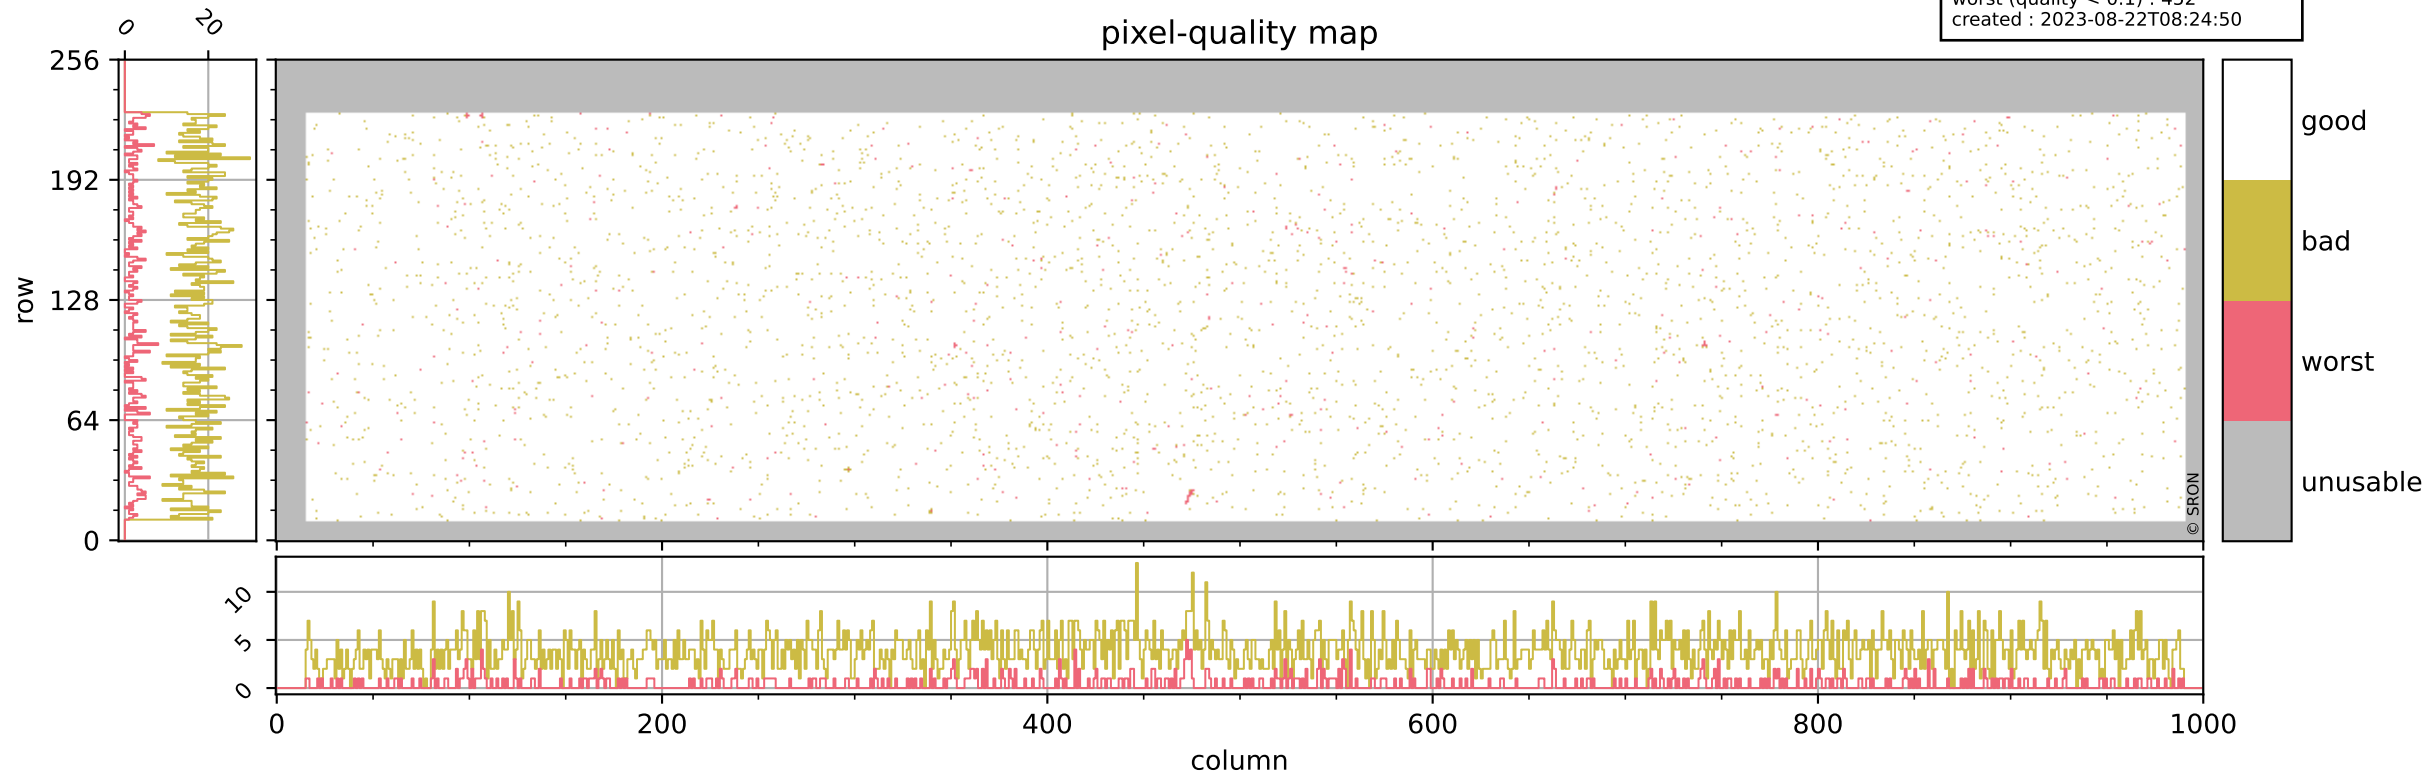

Tropomi SWIR pixel quality (official)

orbits : 19 in [19762, 19807]
coverage : 2021-08-06 / 2021-08-09
bad (quality < 0.8) : 3784
worst (quality < 0.1) : 452
created : 2023-08-22T08:24:50

pixel-quality map

Tropomi SWIR pixel quality (official)

orbits : 19 in [19762, 19807]
coverage : 2021-08-06 / 2021-08-09
bad (quality < 0.8) : 300
worst (quality < 0.1) : 115
created : 2023-08-22T08:24:50

pixel-quality map (dark)

Tropomi SWIR pixel quality (official)

orbits : 19 in [19762, 19807]
coverage : 2021-08-06 / 2021-08-09
bad (quality < 0.8) : 3513
worst (quality < 0.1) : 368
created : 2023-08-22T08:24:50

pixel-quality map (noise average)

Tropomi SWIR pixel quality (official)

orbits : 19 in [19762, 19807]
coverage : 2021-08-06 / 2021-08-09
to good : 357
good to bad : 1653
to worst : 244
created : 2023-08-22T08:24:51

total quality compared with SWIR pixel-quality CKD