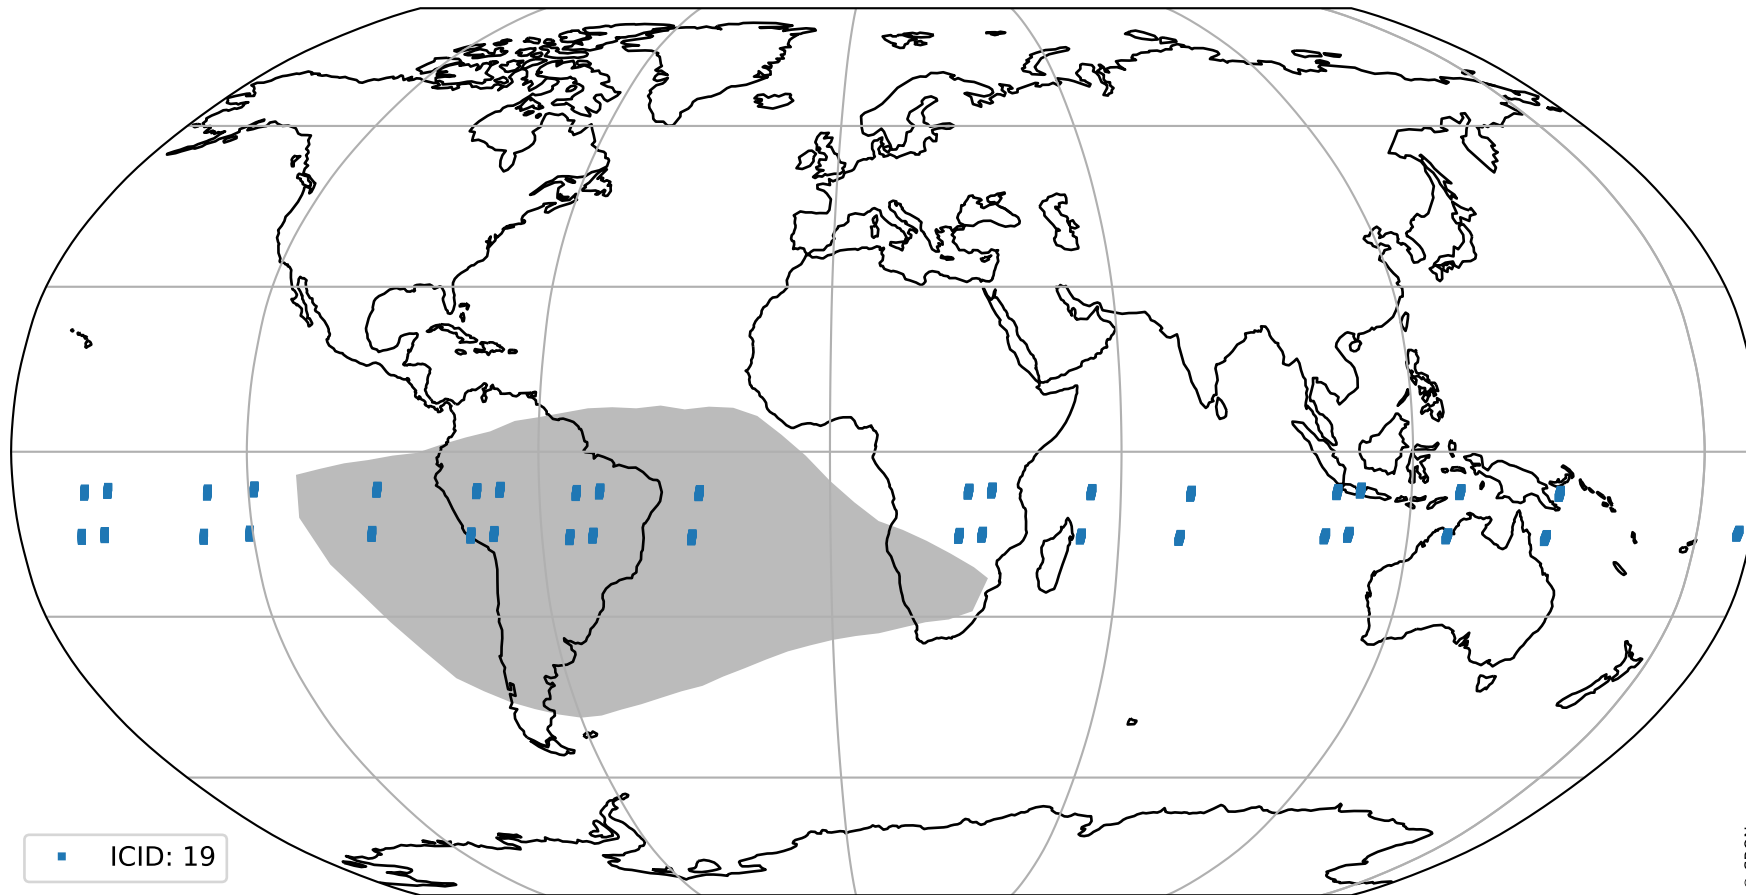

orbits : 19 in [19777, 19822]
coverage : 2021-08-07 / 2021-08-10
bad (quality < 0.8) : 3517
worst (quality < 0.1) : 371
created : 2023-08-22T08:24:53

pixel-quality map (noise average)

Tropomi SWIR pixel quality (official)

orbits : 19 in [19777, 19822]
coverage : 2021-08-07 / 2021-08-10
to good : 359
good to bad : 1652
to worst : 245
created : 2023-08-22T08:24:53

total quality compared with SWIR pixel-quality CKD

Tropomi SWIR pixel quality (official)

orbits : 19 in [19777, 19822]
coverage : 2021-08-07 / 2021-08-10
created : 2023-08-22T08:24:53

Histograms of pixel-quality

Tropomi SWIR pixel quality (official) ground-tracks of Sentinel-5P

orbits : 19 in [19777, 19822]
coverage : 2021-08-07 / 2021-08-10
created : 2023-08-22T08:24:54

Tropomi SWIR pixel quality (official)

orbits : [2827, 19822]
coverage : 2018-04-30 / 2021-08-10
created : 2023-08-22T08:24:54

trend of pixel quality & temperatures