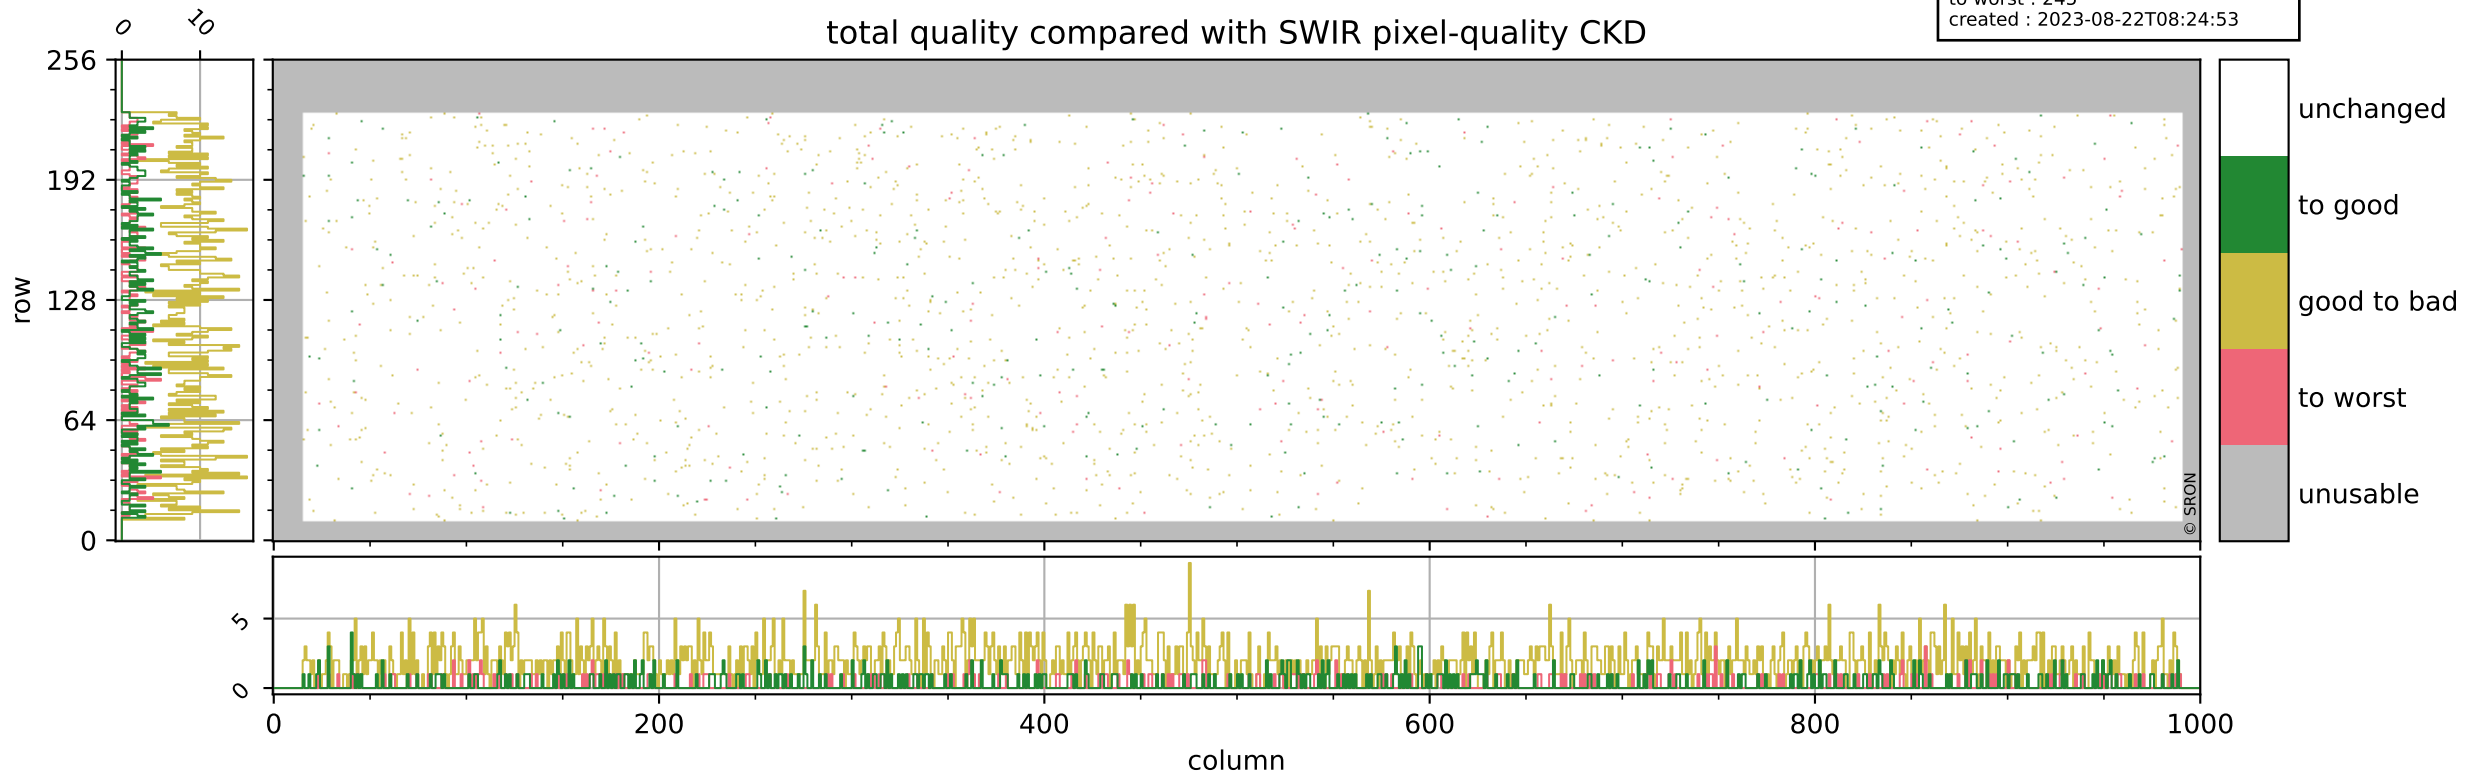

orbits : 19 in [19777, 19822]
coverage : 2021-08-07 / 2021-08-10
bad (quality < 0.8) : 296
worst (quality < 0.1) : 117
created : 2023-08-22T08:24:53

pixel-quality map (dark)

Tropomi SWIR pixel quality (official)

orbits : 19 in [19777, 19822]
coverage : 2021-08-07 / 2021-08-10
bad (quality < 0.8) : 3517
worst (quality < 0.1) : 371
created : 2023-08-22T08:24:53

pixel-quality map (noise average)

Tropomi SWIR pixel quality (official)

orbits : 19 in [19777, 19822]
coverage : 2021-08-07 / 2021-08-10
to good : 359
good to bad : 1652
to worst : 245
created : 2023-08-22T08:24:53

total quality compared with SWIR pixel-quality CKD

Tropomi SWIR pixel quality (official)

orbits : 19 in [19777, 19822]
coverage : 2021-08-07 / 2021-08-10
created : 2023-08-22T08:24:53

Histograms of pixel-quality

Tropomi SWIR pixel quality (official) ground-tracks of Sentinel-5P

orbits : 19 in [19777, 19822]
coverage : 2021-08-07 / 2021-08-10
created : 2023-08-22T08:24:54