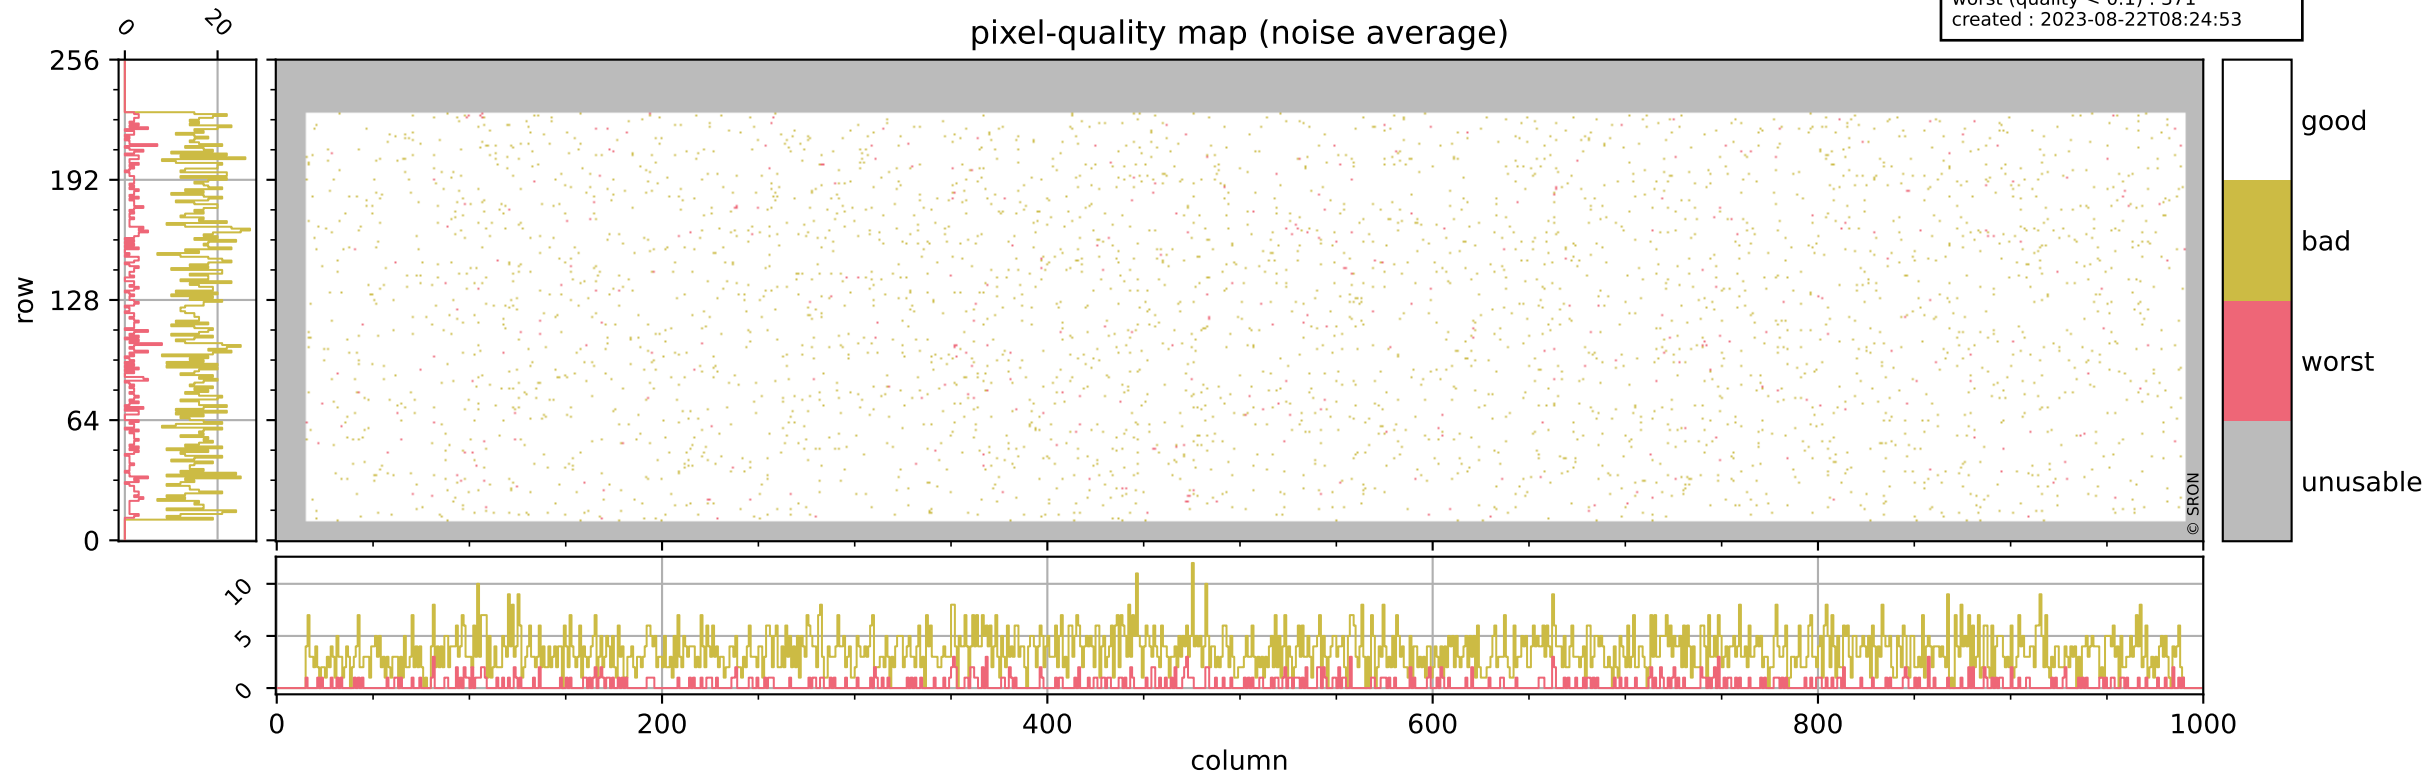

orbits : 19 in [19777, 19822]
coverage : 2021-08-07 / 2021-08-10
bad (quality < 0.8) : 296
worst (quality < 0.1) : 117
created : 2023-08-22T08:24:53

pixel-quality map (dark)

Tropomi SWIR pixel quality (official)

orbits : 19 in [19777, 19822]
coverage : 2021-08-07 / 2021-08-10
bad (quality < 0.8) : 3517
worst (quality < 0.1) : 371
created : 2023-08-22T08:24:53

pixel-quality map (noise average)

Tropomi SWIR pixel quality (official)

orbits : 19 in [19777, 19822]
coverage : 2021-08-07 / 2021-08-10
to good : 359
good to bad : 1652
to worst : 245
created : 2023-08-22T08:24:53

total quality compared with SWIR pixel-quality CKD

Tropomi SWIR pixel quality (official)

orbits : 19 in [19777, 19822]
coverage : 2021-08-07 / 2021-08-10
created : 2023-08-22T08:24:53

Histograms of pixel-quality

Tropomi SWIR pixel quality (official) ground-tracks of Sentinel-5P

orbits : 19 in [19777, 19822]
coverage : 2021-08-07 / 2021-08-10
created : 2023-08-22T08:24:54