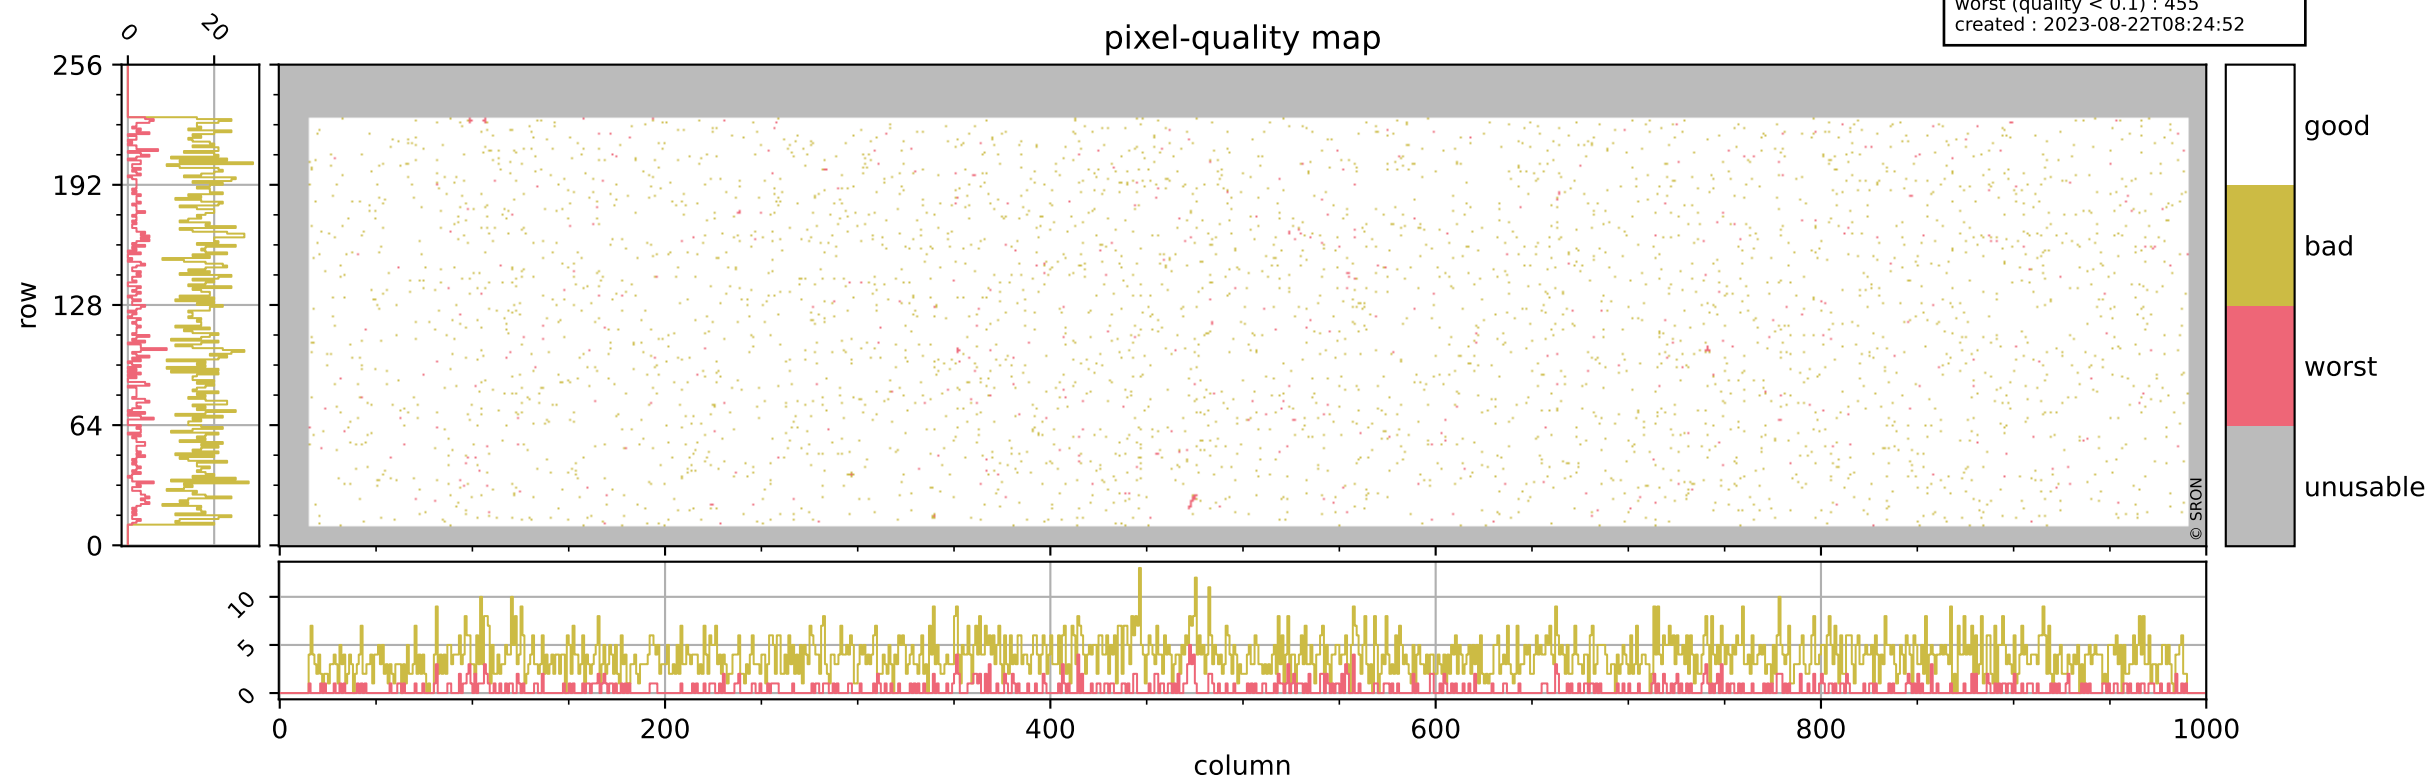

Tropomi SWIR pixel quality (official)

orbits : 19 in [19777, 19822]
coverage : 2021-08-07 / 2021-08-10
bad (quality < 0.8) : 3786
worst (quality < 0.1) : 455
created : 2023-08-22T08:24:52

Tropomi SWIR pixel quality (official)

orbits : 19 in [19777, 19822]
coverage : 2021-08-07 / 2021-08-10
bad (quality < 0.8) : 296
worst (quality < 0.1) : 117
created : 2023-08-22T08:24:53

pixel-quality map (dark)

Tropomi SWIR pixel quality (official)

orbits : 19 in [19777, 19822]
coverage : 2021-08-07 / 2021-08-10
bad (quality < 0.8) : 3517
worst (quality < 0.1) : 371
created : 2023-08-22T08:24:53

pixel-quality map (noise average)

Tropomi SWIR pixel quality (official)

orbits : 19 in [19777, 19822]
coverage : 2021-08-07 / 2021-08-10
created : 2023-08-22T08:24:53

Histograms of pixel-quality

Tropomi SWIR pixel quality (official) ground-tracks of Sentinel-5P

orbits : 19 in [19777, 19822]
coverage : 2021-08-07 / 2021-08-10
created : 2023-08-22T08:24:54