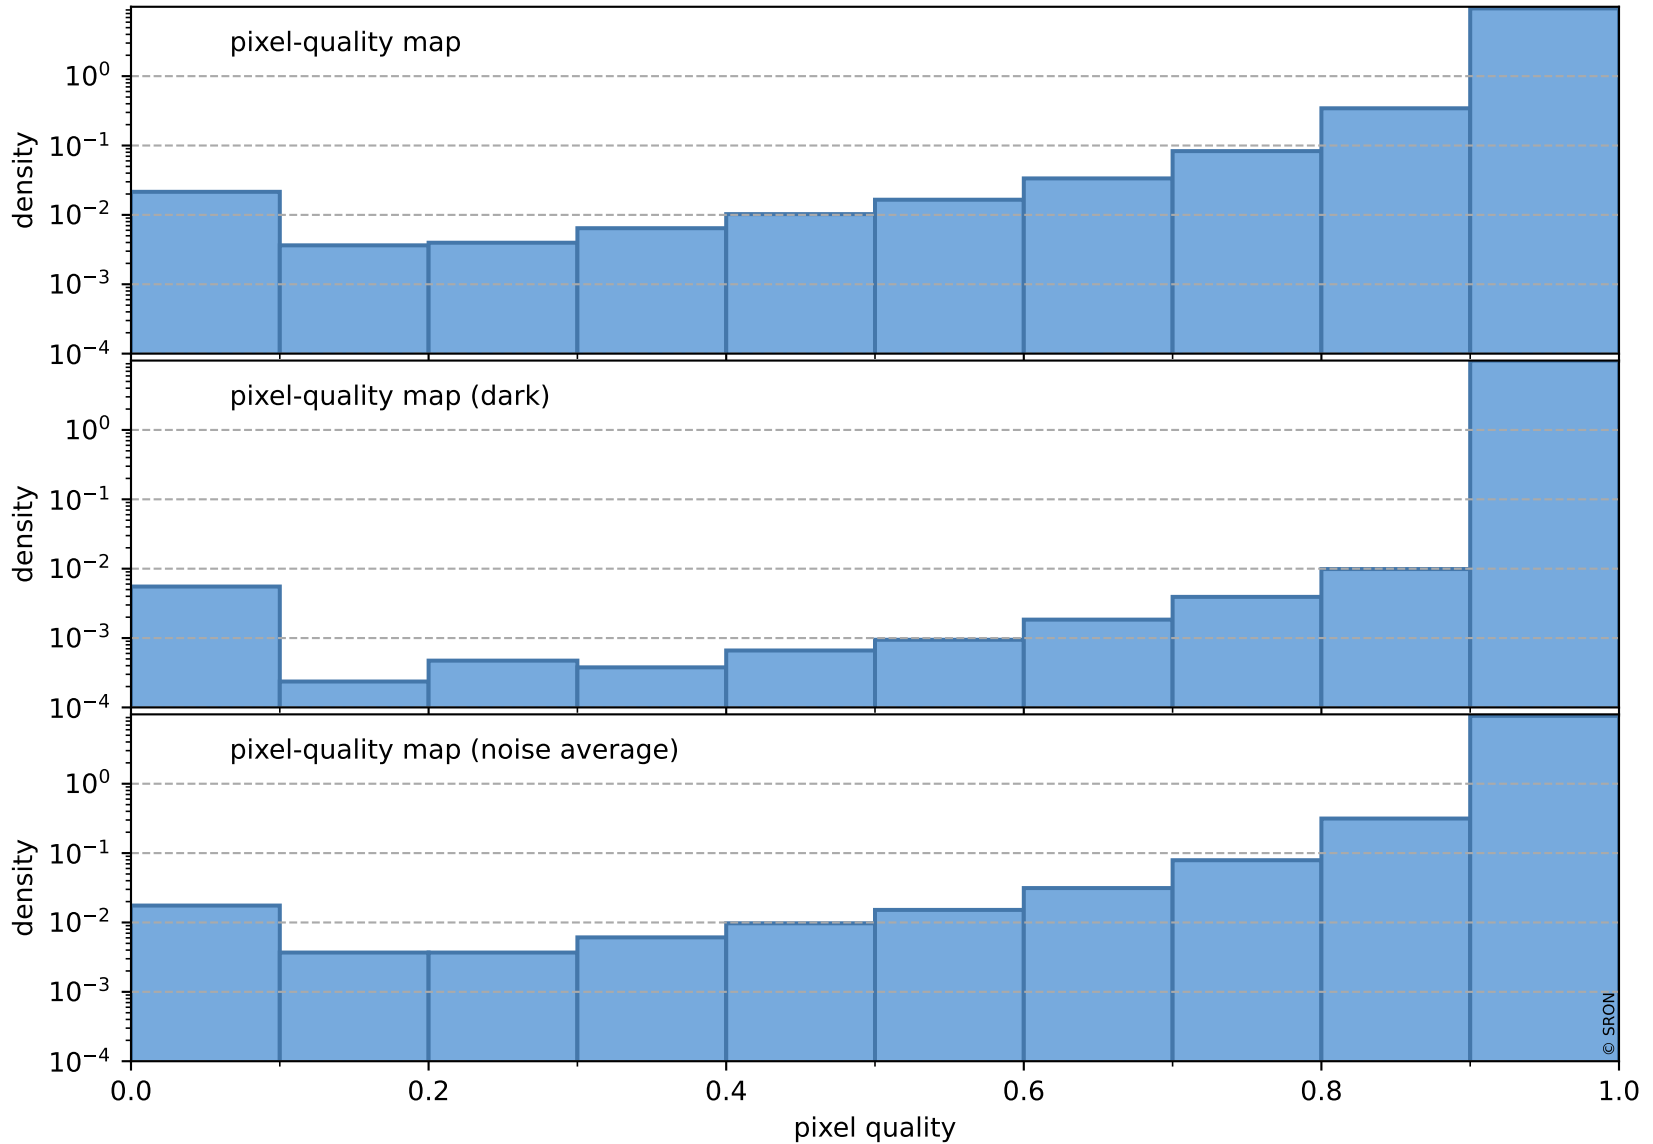

orbits : 19 in [19777, 19822]
coverage : 2021-08-07 / 2021-08-10
to good : 359
good to bad : 1652
to worst : 245
created : 2023-08-22T08:24:53

total quality compared with SWIR pixel-quality CKD

Tropomi SWIR pixel quality (official)

orbits : 19 in [19777, 19822]
coverage : 2021-08-07 / 2021-08-10
created : 2023-08-22T08:24:53

Histograms of pixel-quality

Tropomi SWIR pixel quality (official) ground-tracks of Sentinel-5P

orbits : 19 in [19777, 19822]
coverage : 2021-08-07 / 2021-08-10
created : 2023-08-22T08:24:54

Tropomi SWIR pixel quality (official)

orbits : [2827, 19822]
coverage : 2018-04-30 / 2021-08-10
created : 2023-08-22T08:24:54

trend of pixel quality & temperatures