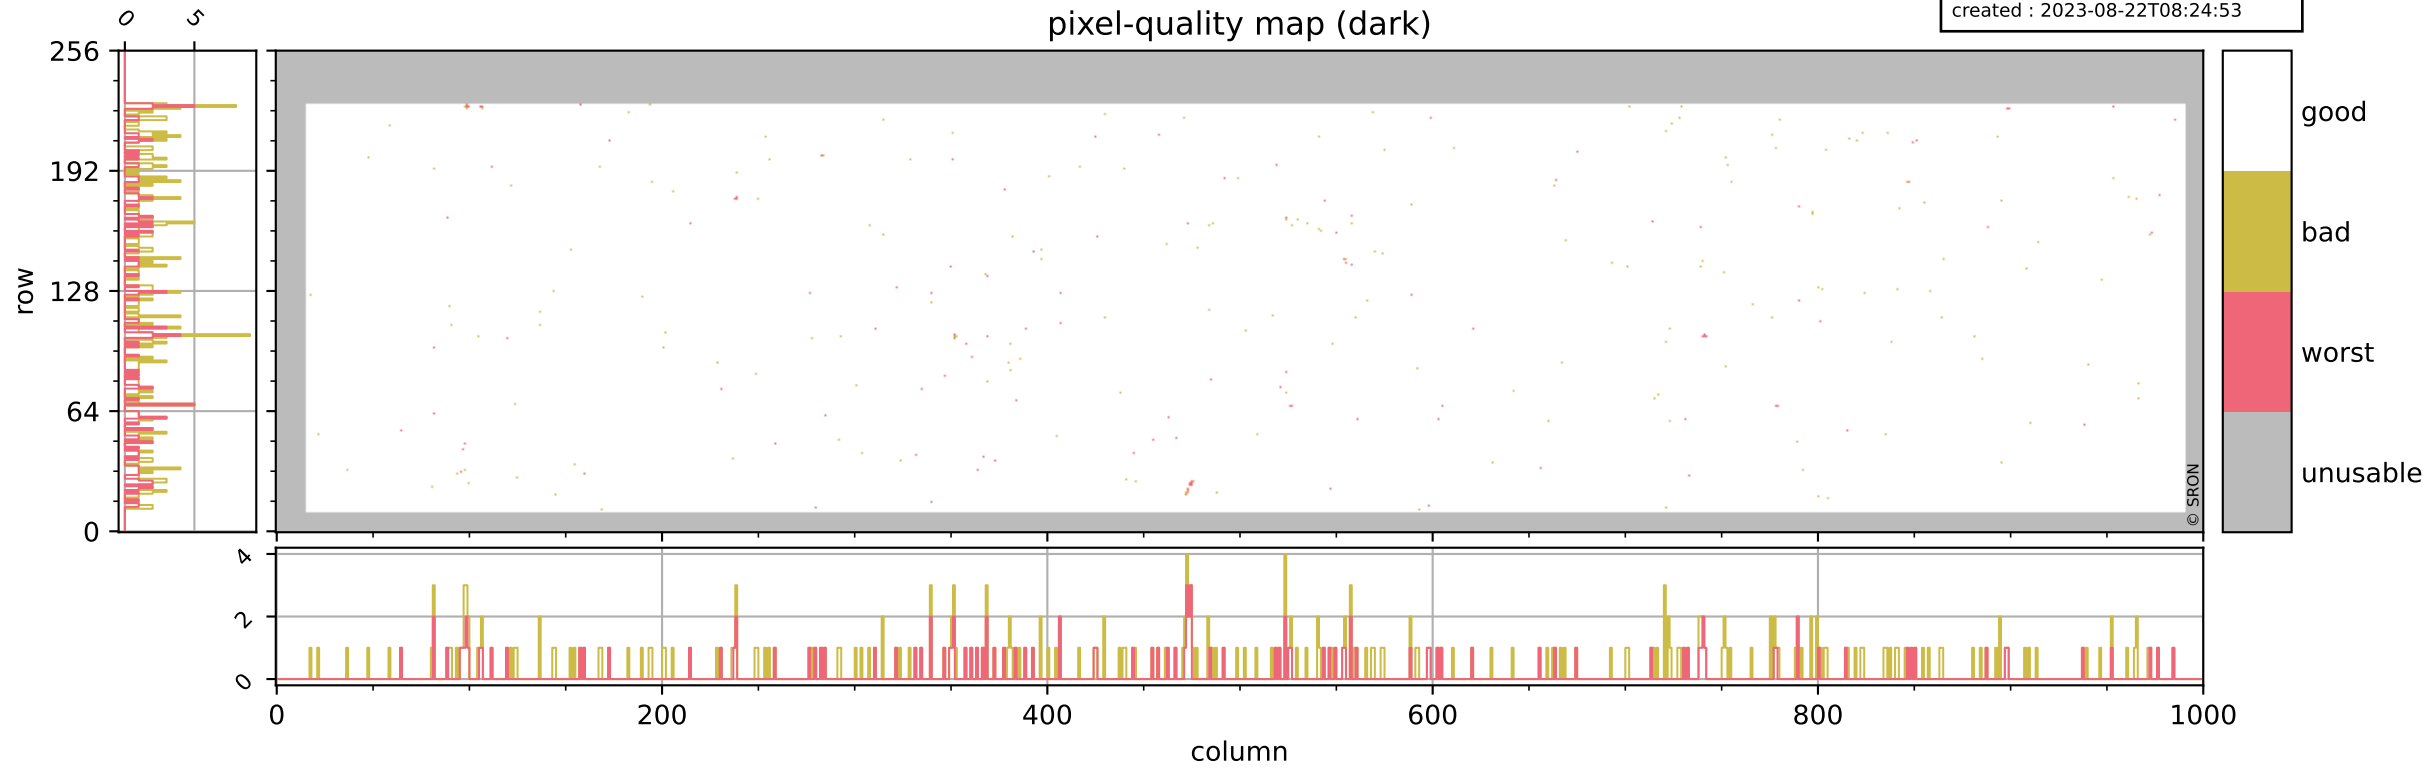

Tropomi SWIR pixel quality (official)

orbits : 19 in [19777, 19822]
coverage : 2021-08-07 / 2021-08-10
bad (quality < 0.8) : 3786
worst (quality < 0.1) : 455
created : 2023-08-22T08:24:52

Tropomi SWIR pixel quality (official)

orbits : 19 in [19777, 19822]
coverage : 2021-08-07 / 2021-08-10
bad (quality < 0.8) : 296
worst (quality < 0.1) : 117
created : 2023-08-22T08:24:53

pixel-quality map (dark)

Tropomi SWIR pixel quality (official)

orbits : 19 in [19777, 19822]
coverage : 2021-08-07 / 2021-08-10
bad (quality < 0.8) : 3517
worst (quality < 0.1) : 371
created : 2023-08-22T08:24:53

pixel-quality map (noise average)

Tropomi SWIR pixel quality (official)

orbits : 19 in [19777, 19822]
coverage : 2021-08-07 / 2021-08-10
created : 2023-08-22T08:24:53

Histograms of pixel-quality

Tropomi SWIR pixel quality (official) ground-tracks of Sentinel-5P

orbits : 19 in [19777, 19822]
coverage : 2021-08-07 / 2021-08-10
created : 2023-08-22T08:24:54