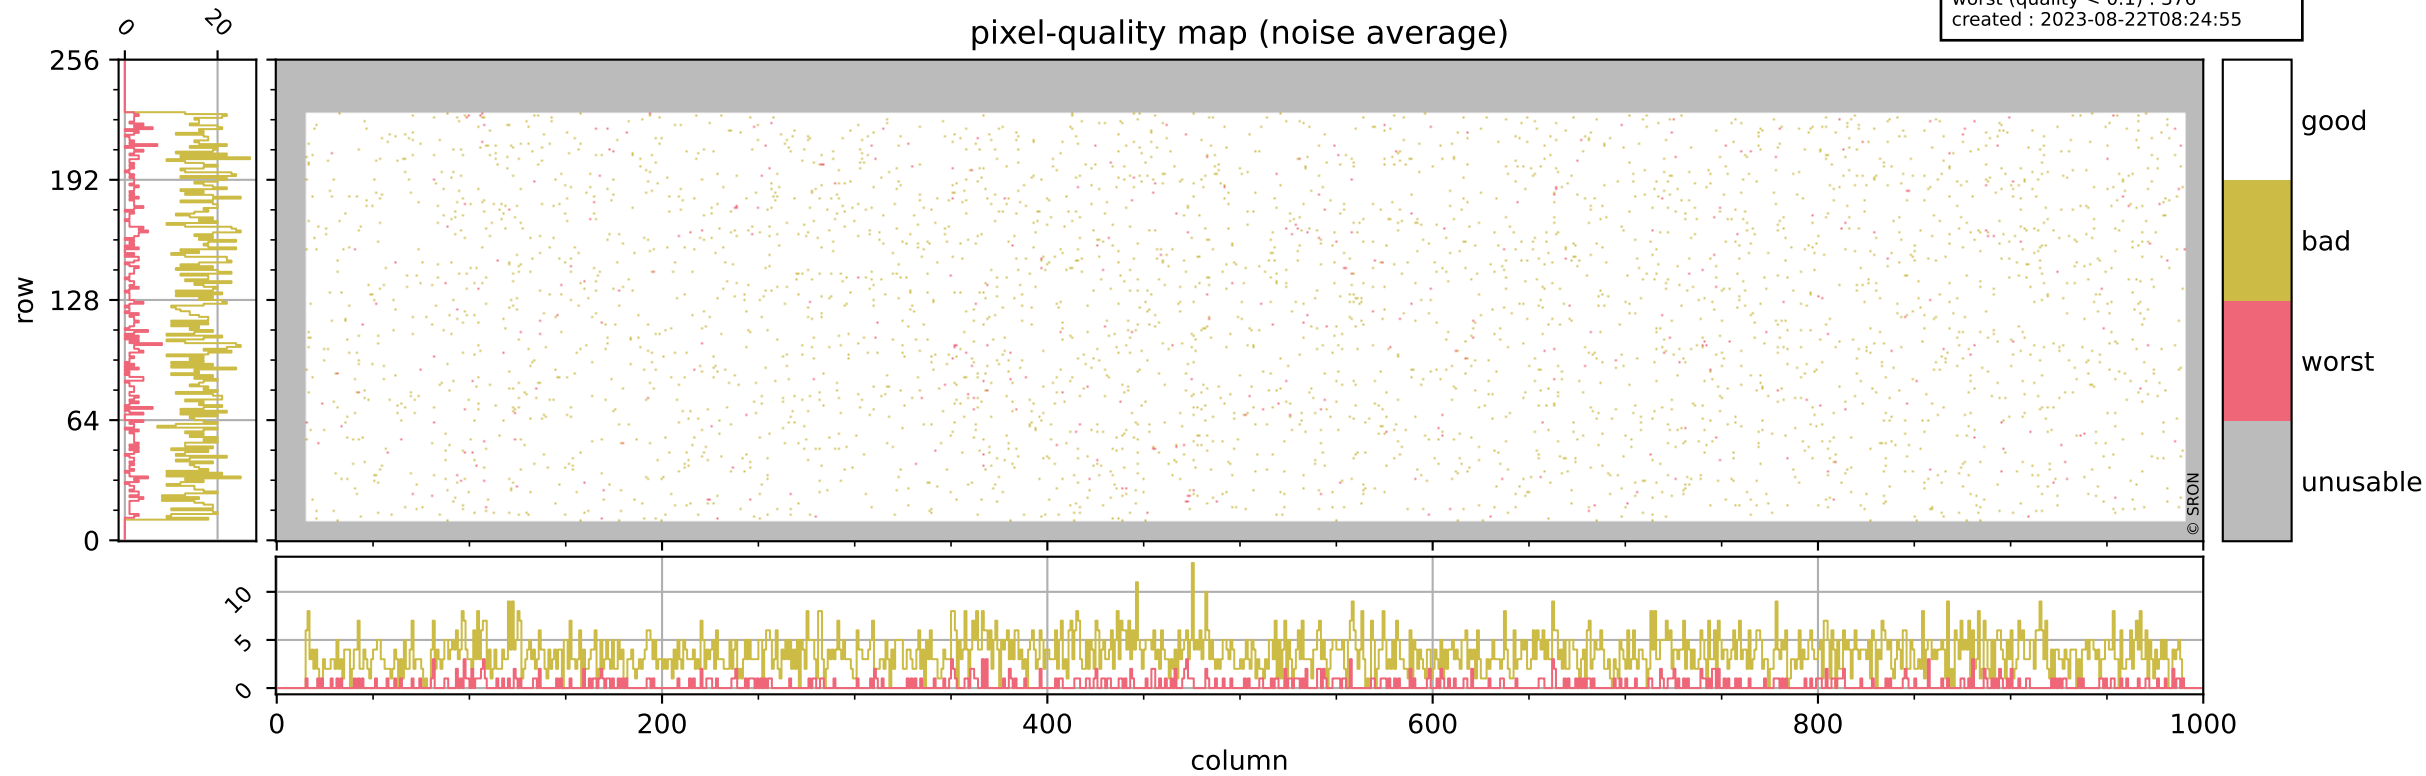

Tropomi SWIR pixel quality (official)

orbits : 20 in [19792, 19837]
coverage : 2021-08-08 / 2021-08-11
bad (quality < 0.8) : 297
worst (quality < 0.1) : 117
created : 2023-08-22T08:24:55

pixel-quality map (dark)

Tropomi SWIR pixel quality (official)

orbits : 20 in [19792, 19837]
coverage : 2021-08-08 / 2021-08-11
bad (quality < 0.8) : 3573
worst (quality < 0.1) : 376
created : 2023-08-22T08:24:55

pixel-quality map (noise average)

Tropomi SWIR pixel quality (official)

orbits : 20 in [19792, 19837]
coverage : 2021-08-08 / 2021-08-11
to good : 360
good to bad : 1712
to worst : 246
created : 2023-08-22T08:24:55

total quality compared with SWIR pixel-quality CKD

Tropomi SWIR pixel quality (official)

orbits : 20 in [19792, 19837]
coverage : 2021-08-08 / 2021-08-11
created : 2023-08-22T08:24:56

Histograms of pixel-quality

Tropomi SWIR pixel quality (official) ground-tracks of Sentinel-5P