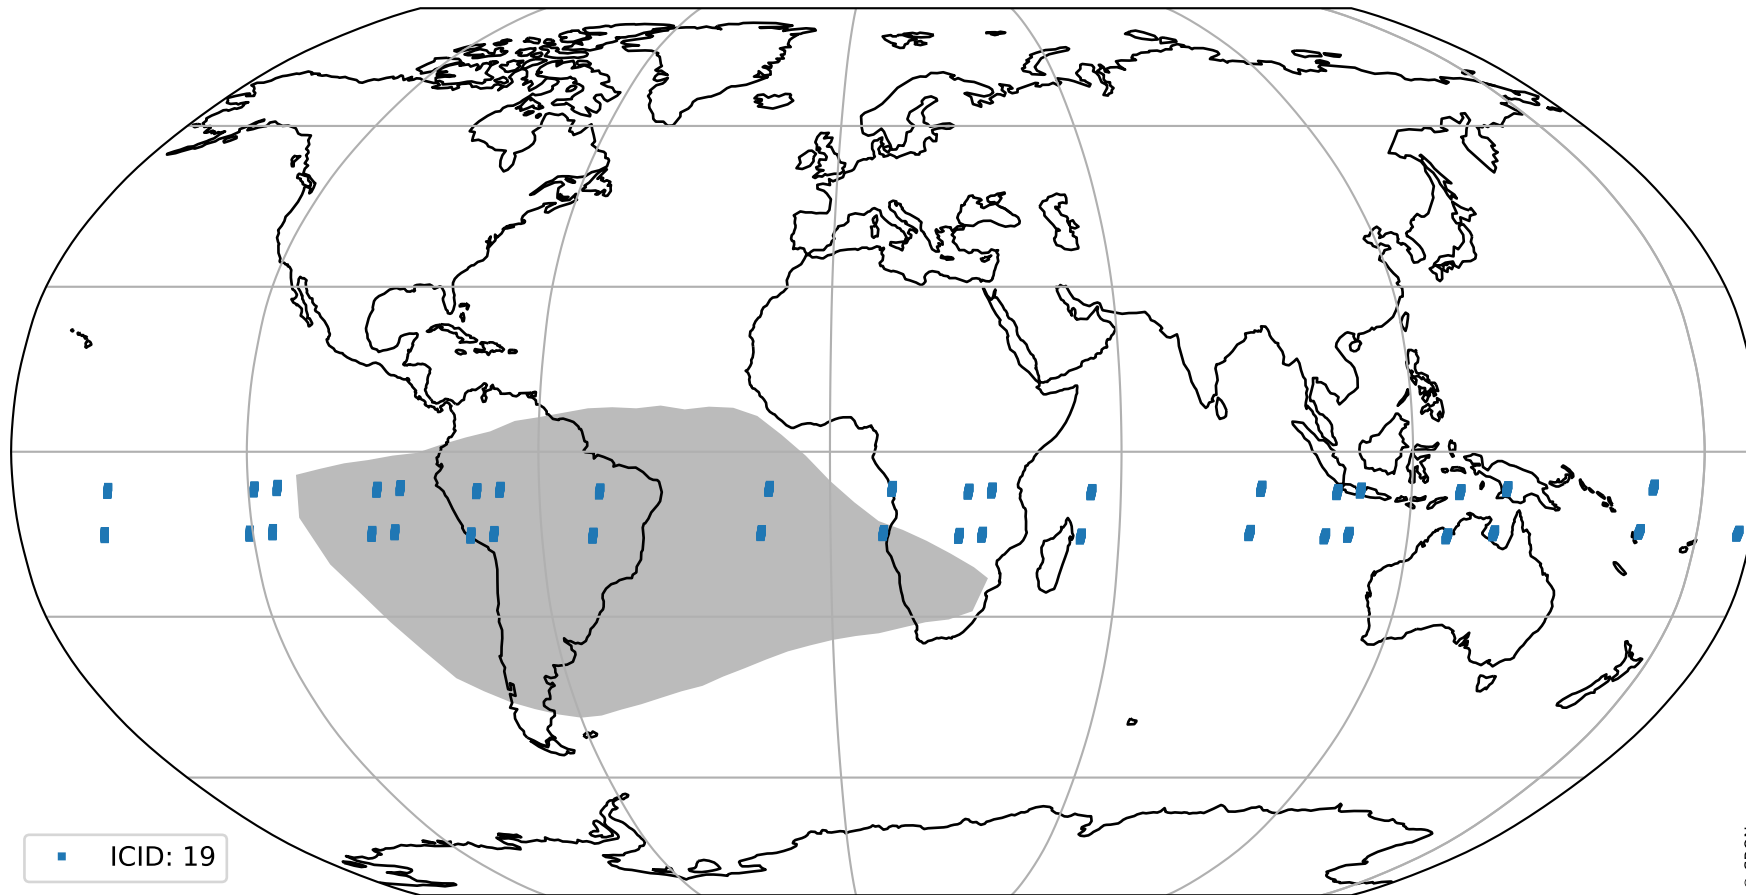

Tropomi SWIR pixel quality (official)

orbits : 20 in [19792, 19837]
coverage : 2021-08-08 / 2021-08-11
to good : 360
good to bad : 1712
to worst : 246
created : 2023-08-22T08:24:55

total quality compared with SWIR pixel-quality CKD

Tropomi SWIR pixel quality (official)

orbits : 20 in [19792, 19837]
coverage : 2021-08-08 / 2021-08-11
created : 2023-08-22T08:24:56

Histograms of pixel-quality

Tropomi SWIR pixel quality (official) ground-tracks of Sentinel-5P

orbits : 20 in [19792, 19837]
coverage : 2021-08-08 / 2021-08-11
created : 2023-08-22T08:24:56

Tropomi SWIR pixel quality (official)

orbits : [2827, 19837]
coverage : 2018-04-30 / 2021-08-11
created : 2023-08-22T08:24:56