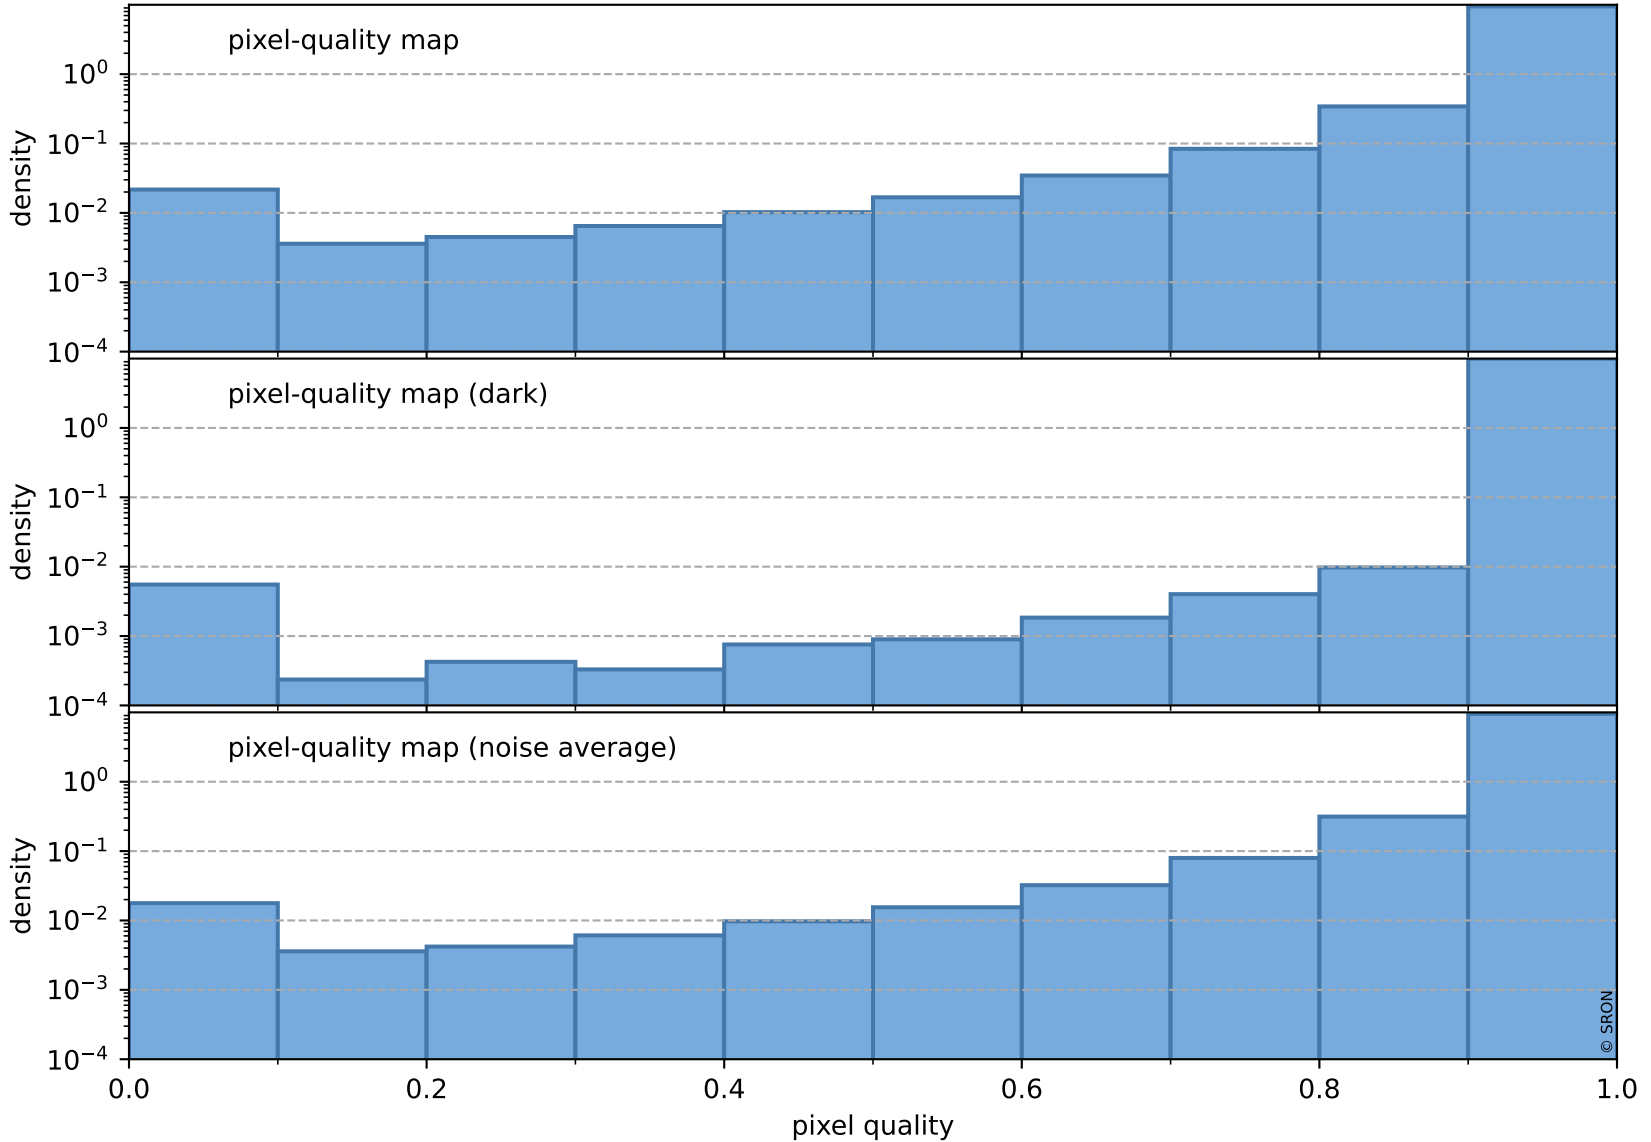

Tropomi SWIR pixel quality (official)

orbits : 20 in [19792, 19837]
coverage : 2021-08-08 / 2021-08-11
to good : 360
good to bad : 1712
to worst : 246
created : 2023-08-22T08:24:55

total quality compared with SWIR pixel-quality CKD

Tropomi SWIR pixel quality (official)

orbits : 20 in [19792, 19837]
coverage : 2021-08-08 / 2021-08-11
created : 2023-08-22T08:24:56

Histograms of pixel-quality

Tropomi SWIR pixel quality (official) ground-tracks of Sentinel-5P

orbits : 20 in [19792, 19837]
coverage : 2021-08-08 / 2021-08-11
created : 2023-08-22T08:24:56

Tropomi SWIR pixel quality (official)

orbits : [2827, 19837]
coverage : 2018-04-30 / 2021-08-11
created : 2023-08-22T08:24:56