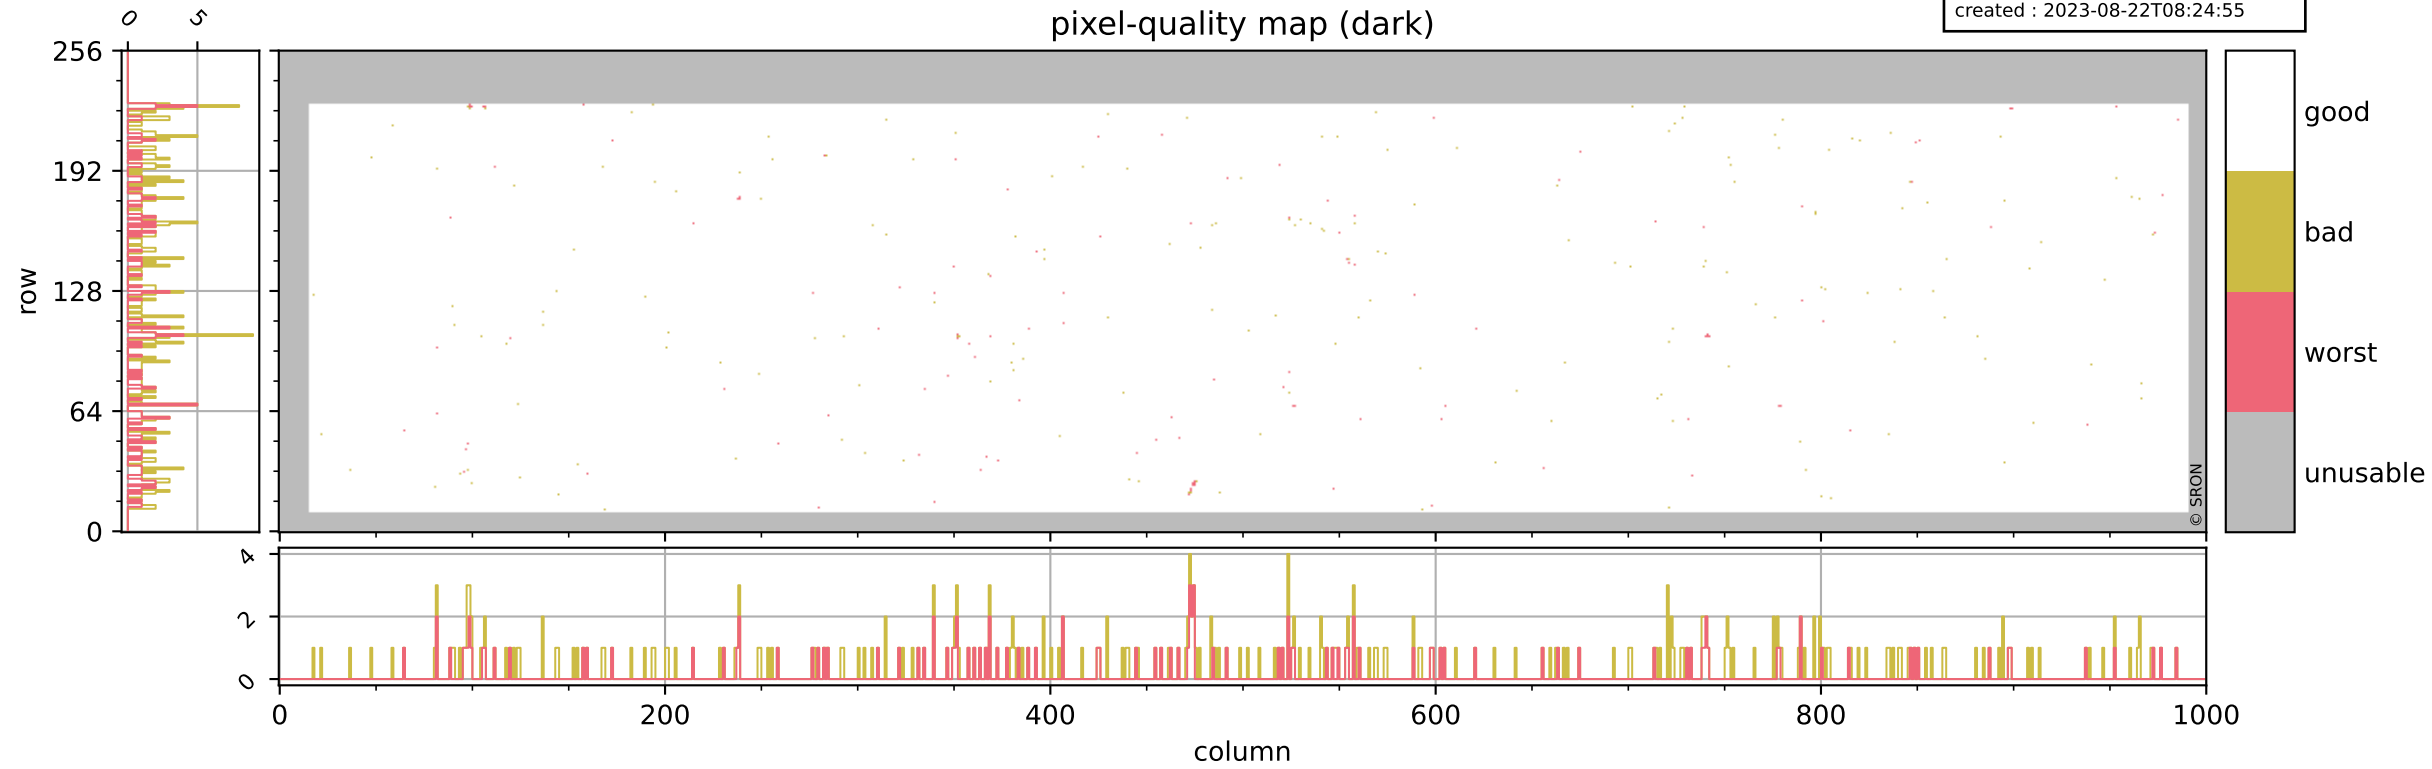

Tropomi SWIR pixel quality (official)

orbits : 20 in [19792, 19837]
coverage : 2021-08-08 / 2021-08-11
bad (quality < 0.8) : 3846
worst (quality < 0.1) : 459
created : 2023-08-22T08:24:55

pixel-quality map

Tropomi SWIR pixel quality (official)

orbits : 20 in [19792, 19837]
coverage : 2021-08-08 / 2021-08-11
bad (quality < 0.8) : 297
worst (quality < 0.1) : 117
created : 2023-08-22T08:24:55

pixel-quality map (dark)

Tropomi SWIR pixel quality (official)

orbits : 20 in [19792, 19837]
coverage : 2021-08-08 / 2021-08-11
bad (quality < 0.8) : 3573
worst (quality < 0.1) : 376
created : 2023-08-22T08:24:55

pixel-quality map (noise average)

Tropomi SWIR pixel quality (official)

orbits : 20 in [19792, 19837]
coverage : 2021-08-08 / 2021-08-11
to good : 360
good to bad : 1712
to worst : 246
created : 2023-08-22T08:24:55

total quality compared with SWIR pixel-quality CKD