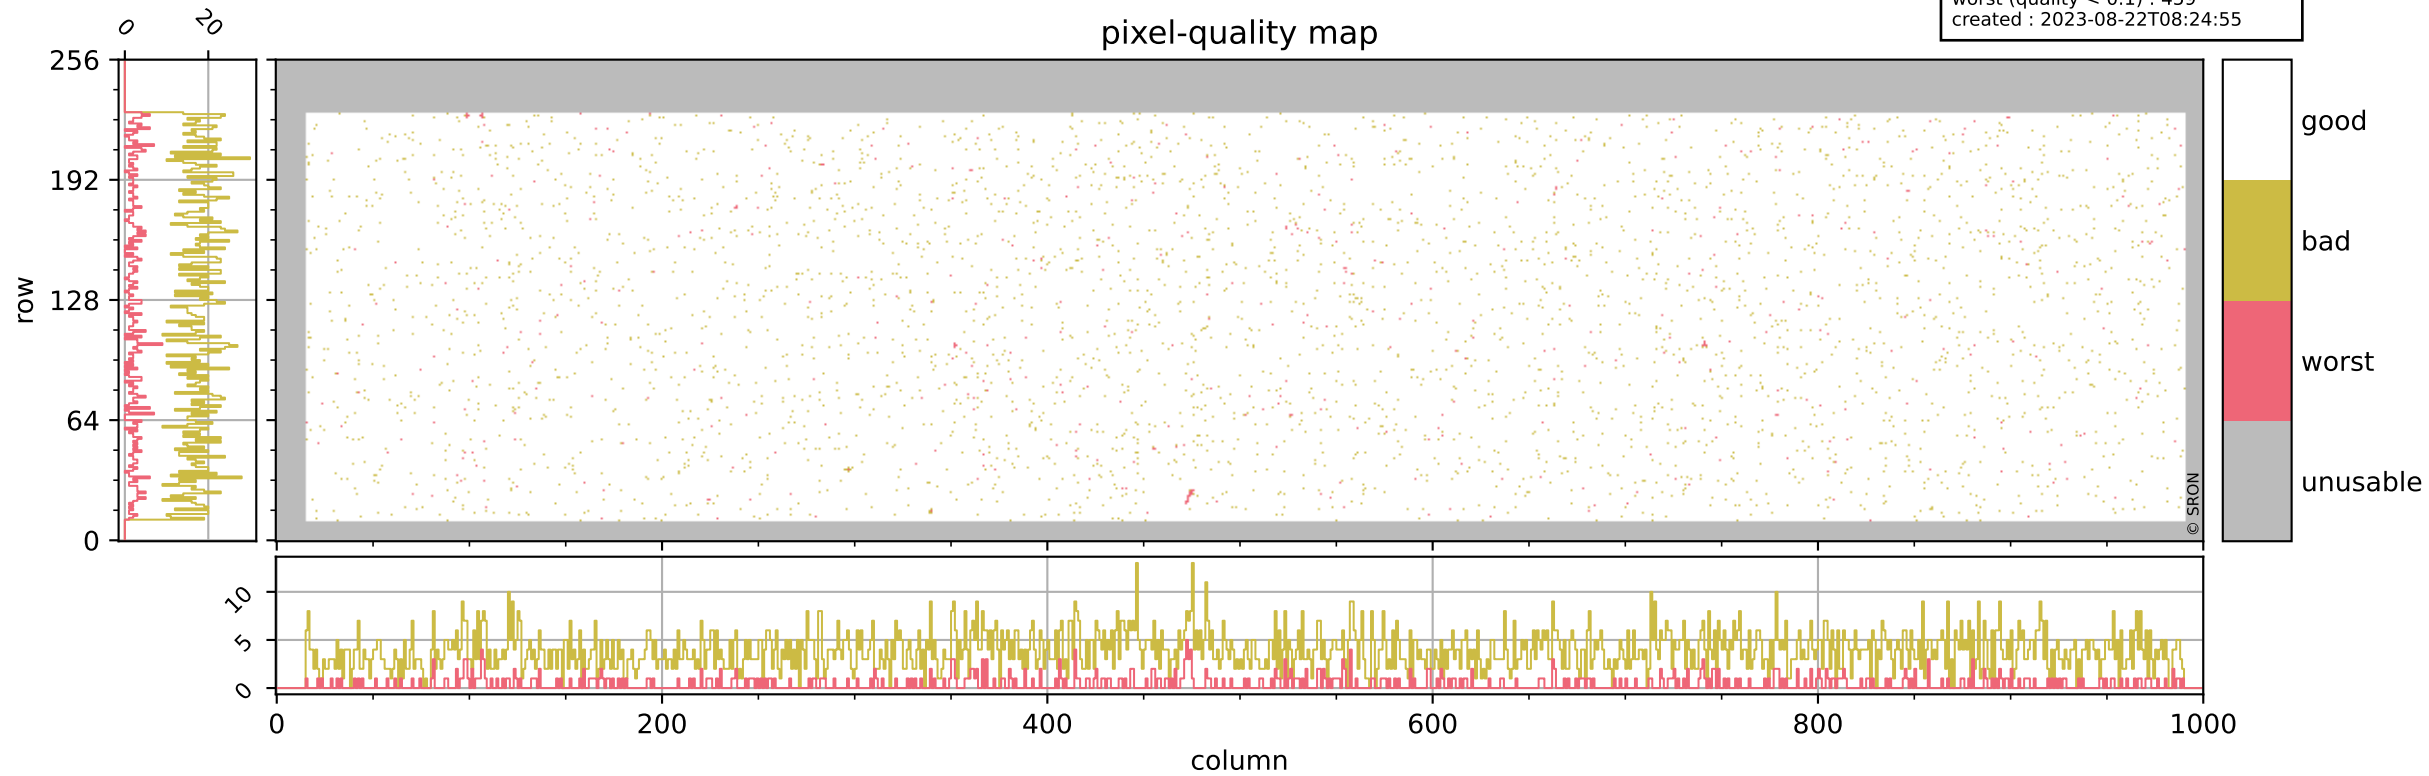

Tropomi SWIR pixel quality (official)

orbits : 20 in [19792, 19837]
coverage : 2021-08-08 / 2021-08-11
bad (quality < 0.8) : 3846
worst (quality < 0.1) : 459
created : 2023-08-22T08:24:55

pixel-quality map

Tropomi SWIR pixel quality (official)

orbits : 20 in [19792, 19837]
coverage : 2021-08-08 / 2021-08-11
bad (quality < 0.8) : 297
worst (quality < 0.1) : 117
created : 2023-08-22T08:24:55

pixel-quality map (dark)

Tropomi SWIR pixel quality (official)

orbits : 20 in [19792, 19837]
coverage : 2021-08-08 / 2021-08-11
bad (quality < 0.8) : 3573
worst (quality < 0.1) : 376
created : 2023-08-22T08:24:55

pixel-quality map (noise average)

Tropomi SWIR pixel quality (official)

orbits : 20 in [19792, 19837]
coverage : 2021-08-08 / 2021-08-11
to good : 360
good to bad : 1712
to worst : 246
created : 2023-08-22T08:24:55

total quality compared with SWIR pixel-quality CKD