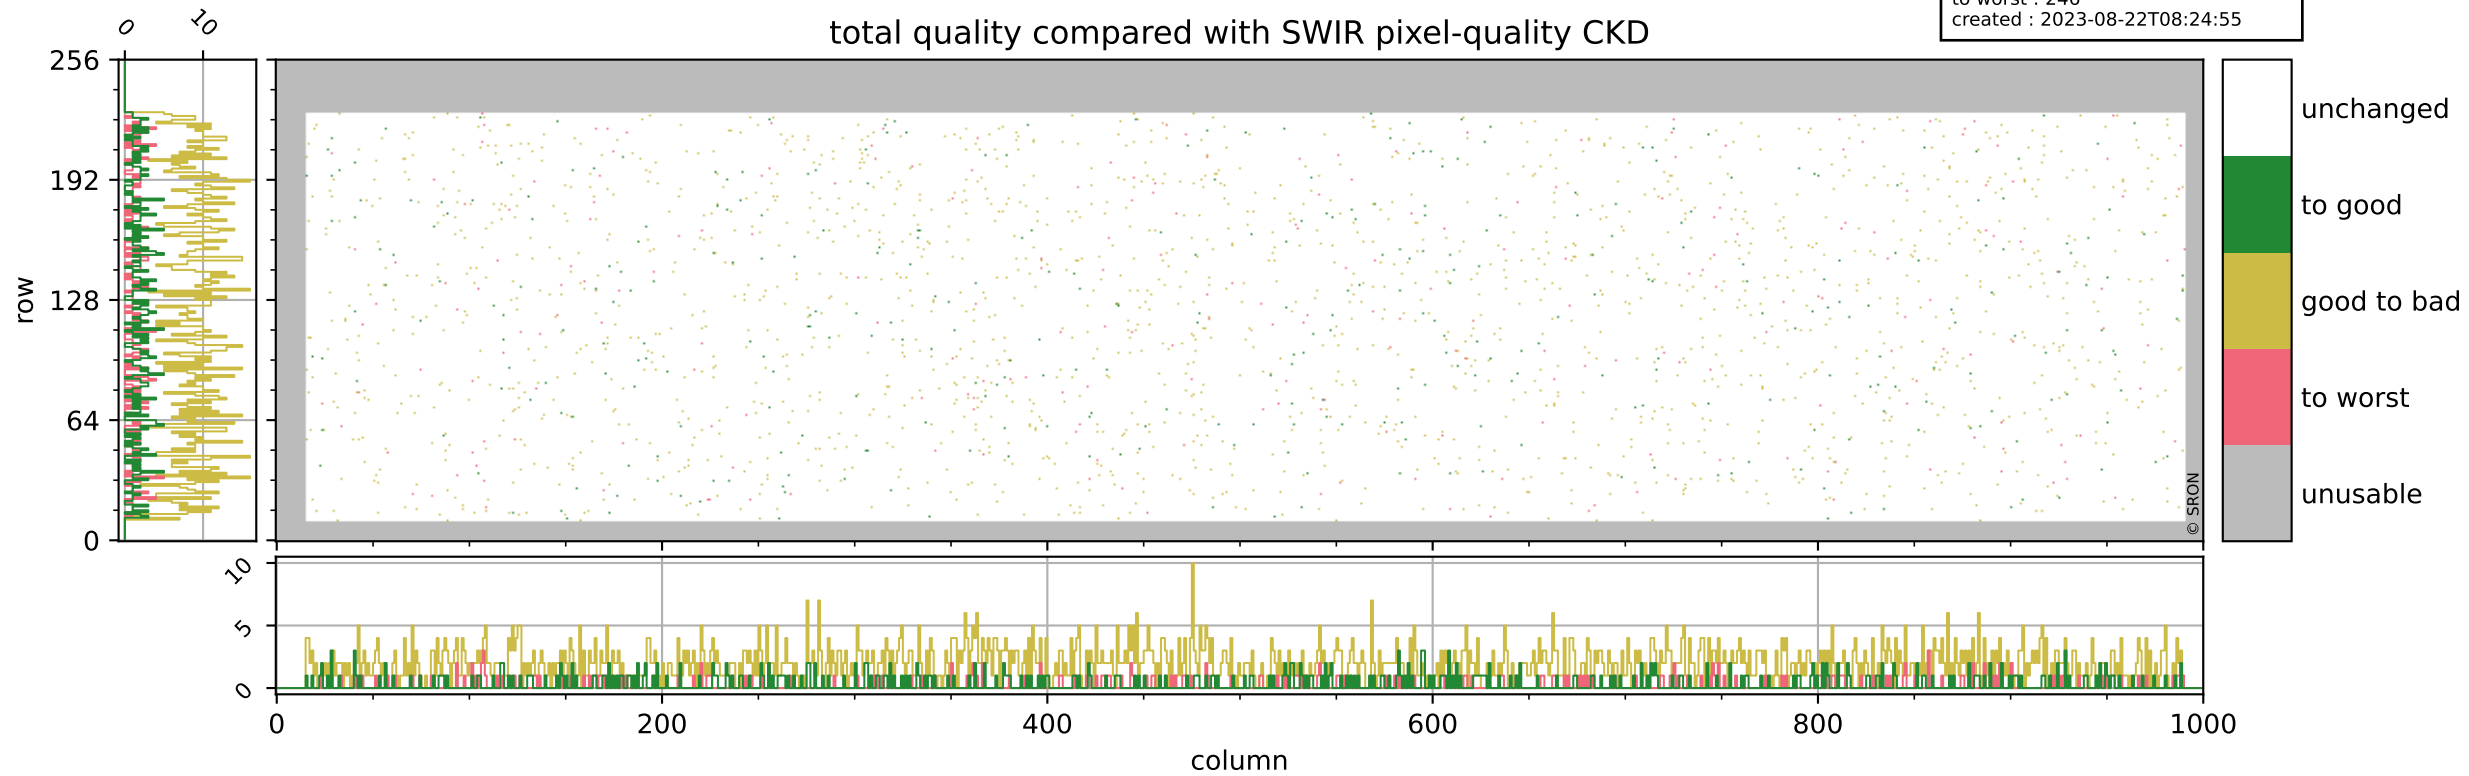

Tropomi SWIR pixel quality (official)

orbits : 20 in [19792, 19837]
coverage : 2021-08-08 / 2021-08-11
bad (quality < 0.8) : 297
worst (quality < 0.1) : 117
created : 2023-08-22T08:24:55

pixel-quality map (dark)

Tropomi SWIR pixel quality (official)

orbits : 20 in [19792, 19837]
coverage : 2021-08-08 / 2021-08-11
bad (quality < 0.8) : 3573
worst (quality < 0.1) : 376
created : 2023-08-22T08:24:55

pixel-quality map (noise average)

Tropomi SWIR pixel quality (official)

orbits : 20 in [19792, 19837]
coverage : 2021-08-08 / 2021-08-11
to good : 360
good to bad : 1712
to worst : 246
created : 2023-08-22T08:24:55

total quality compared with SWIR pixel-quality CKD

Tropomi SWIR pixel quality (official)

orbits : 20 in [19792, 19837]
coverage : 2021-08-08 / 2021-08-11
created : 2023-08-22T08:24:56

Histograms of pixel-quality

Tropomi SWIR pixel quality (official) ground-tracks of Sentinel-5P