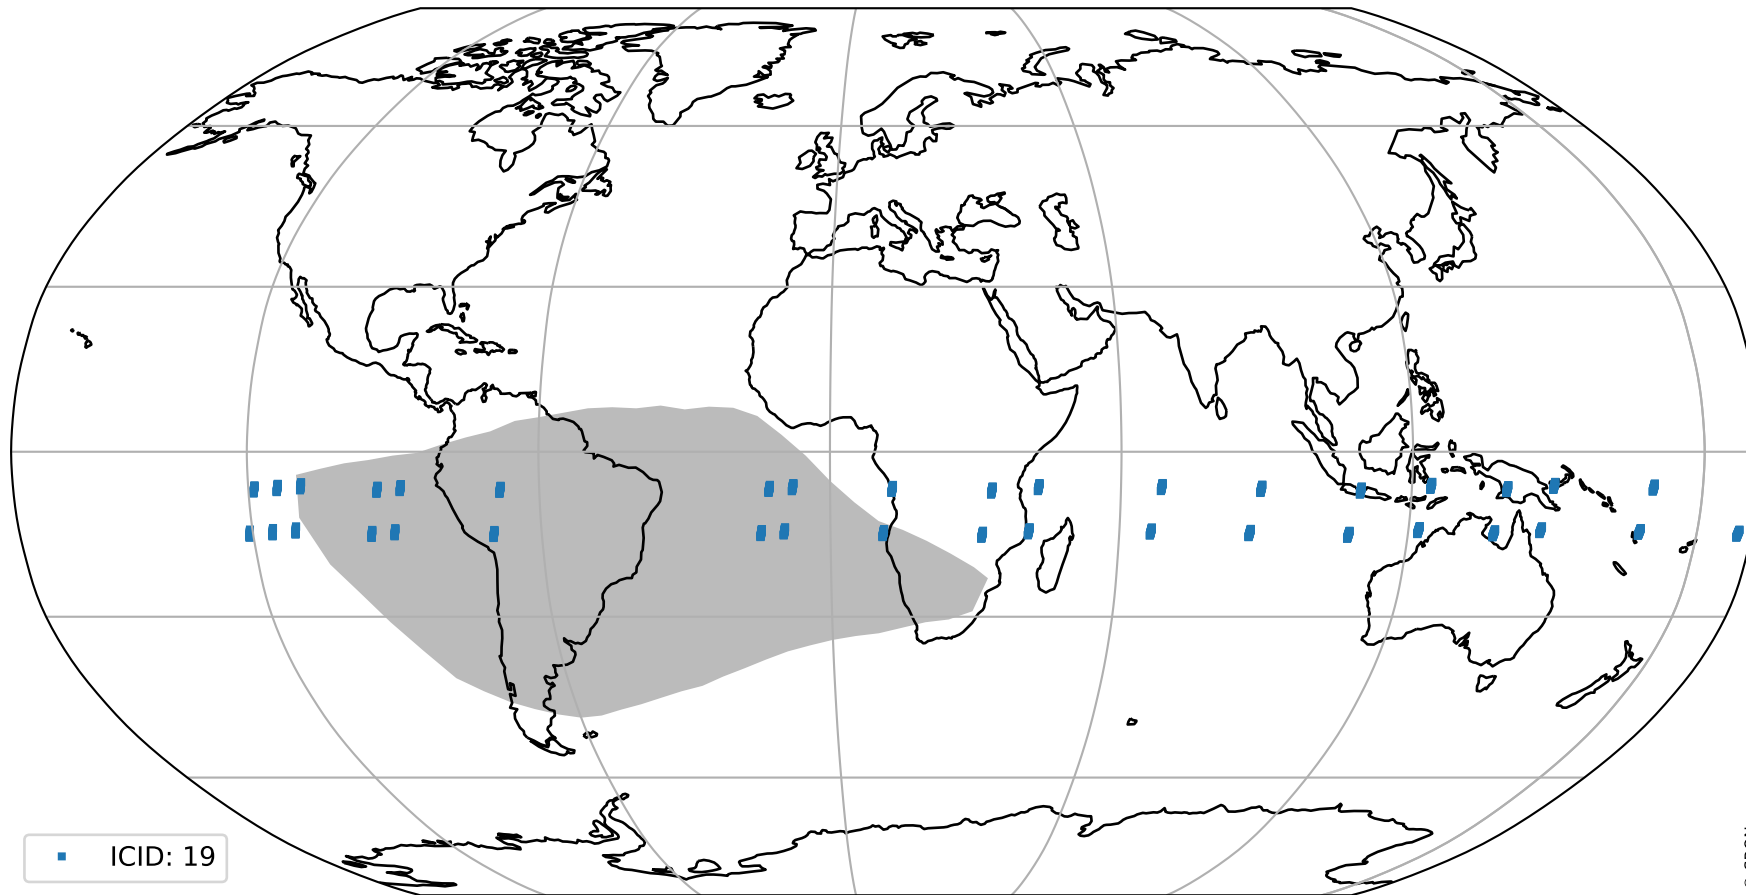

orbits : 19 in [19807, 19852]
coverage : 2021-08-09 / 2021-08-12
bad (quality < 0.8) : 3588
worst (quality < 0.1) : 380
created : 2023-08-22T08:24:57

pixel-quality map (noise average)

Tropomi SWIR pixel quality (official)

orbits : 19 in [19807, 19852]
coverage : 2021-08-09 / 2021-08-12
to good : 356
good to bad : 1704
to worst : 249
created : 2023-08-22T08:24:58

total quality compared with SWIR pixel-quality CKD

Tropomi SWIR pixel quality (official)

orbits : 19 in [19807, 19852]
coverage : 2021-08-09 / 2021-08-12
created : 2023-08-22T08:24:58

Histograms of pixel-quality

Tropomi SWIR pixel quality (official) ground-tracks of Sentinel-5P

orbits : 19 in [19807, 19852]
coverage : 2021-08-09 / 2021-08-12
created : 2023-08-22T08:24:58