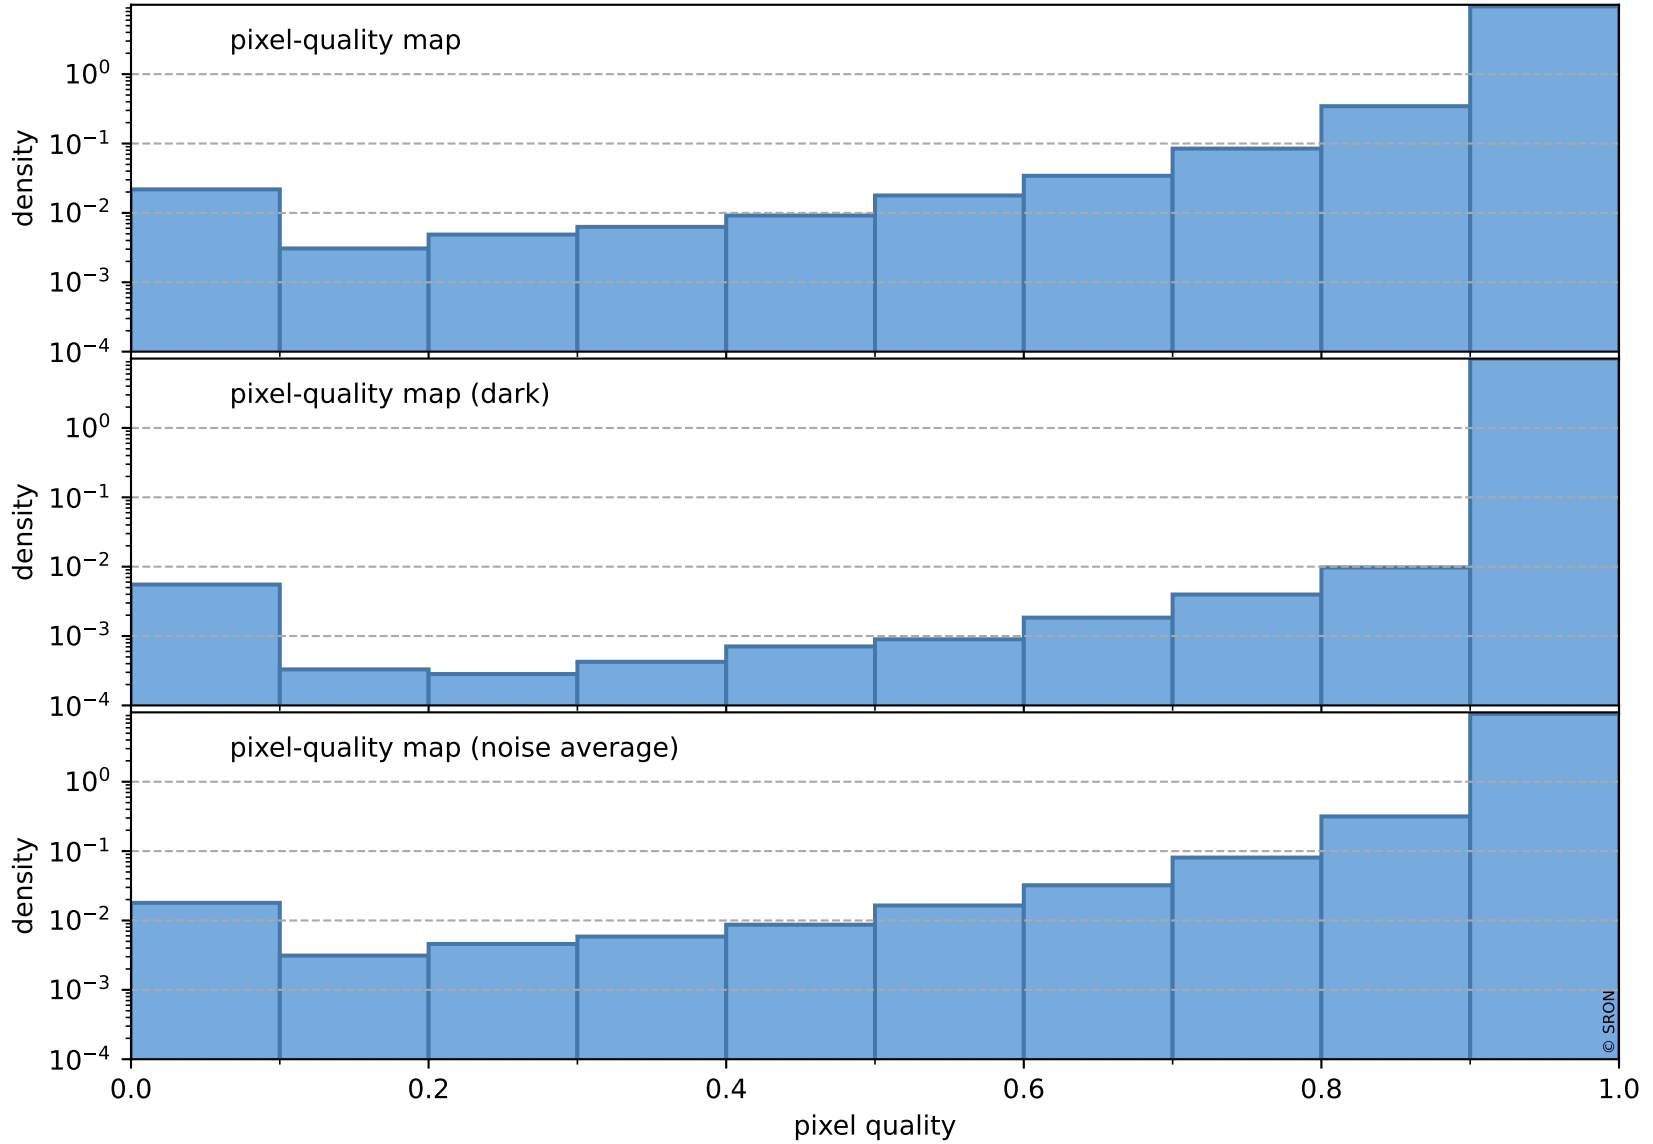

orbits : 19 in [19807, 19852]
coverage : 2021-08-09 / 2021-08-12
to good : 356
good to bad : 1704
to worst : 249
created : 2023-08-22T08:24:58

total quality compared with SWIR pixel-quality CKD

Tropomi SWIR pixel quality (official)

orbits : 19 in [19807, 19852]
coverage : 2021-08-09 / 2021-08-12
created : 2023-08-22T08:24:58

Histograms of pixel-quality

Tropomi SWIR pixel quality (official) ground-tracks of Sentinel-5P

orbits : 19 in [19807, 19852]
coverage : 2021-08-09 / 2021-08-12
created : 2023-08-22T08:24:58