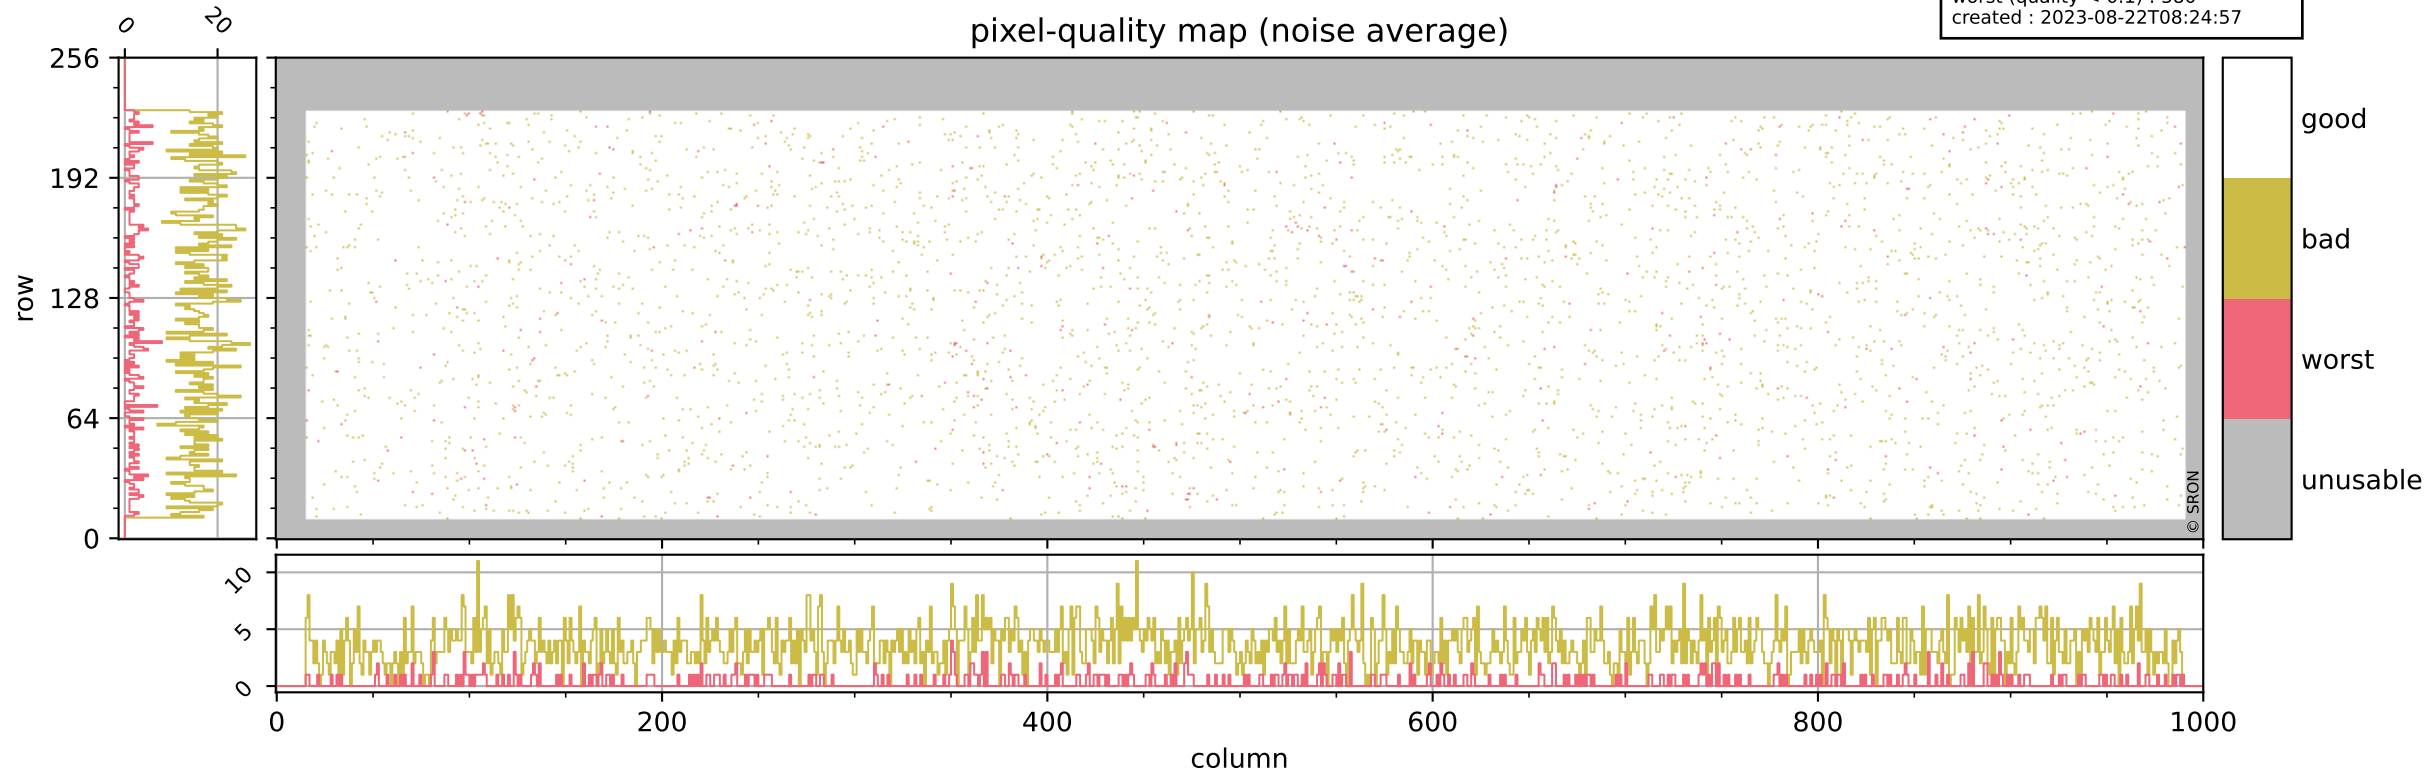

orbits : 19 in [19807, 19852]
coverage : 2021-08-09 / 2021-08-12
bad (quality < 0.8) : 296
worst (quality < 0.1) : 117
created : 2023-08-22T08:24:57

pixel-quality map (dark)

Tropomi SWIR pixel quality (official)

orbits : 19 in [19807, 19852]
coverage : 2021-08-09 / 2021-08-12
bad (quality < 0.8) : 3588
worst (quality < 0.1) : 380
created : 2023-08-22T08:24:57

pixel-quality map (noise average)

Tropomi SWIR pixel quality (official)

orbits : 19 in [19807, 19852]
coverage : 2021-08-09 / 2021-08-12
to good : 356
good to bad : 1704
to worst : 249
created : 2023-08-22T08:24:58

total quality compared with SWIR pixel-quality CKD

Tropomi SWIR pixel quality (official)

orbits : 19 in [19807, 19852]
coverage : 2021-08-09 / 2021-08-12
created : 2023-08-22T08:24:58

Histograms of pixel-quality

Tropomi SWIR pixel quality (official) ground-tracks of Sentinel-5P

orbits : 19 in [19807, 19852]
coverage : 2021-08-09 / 2021-08-12
created : 2023-08-22T08:24:58