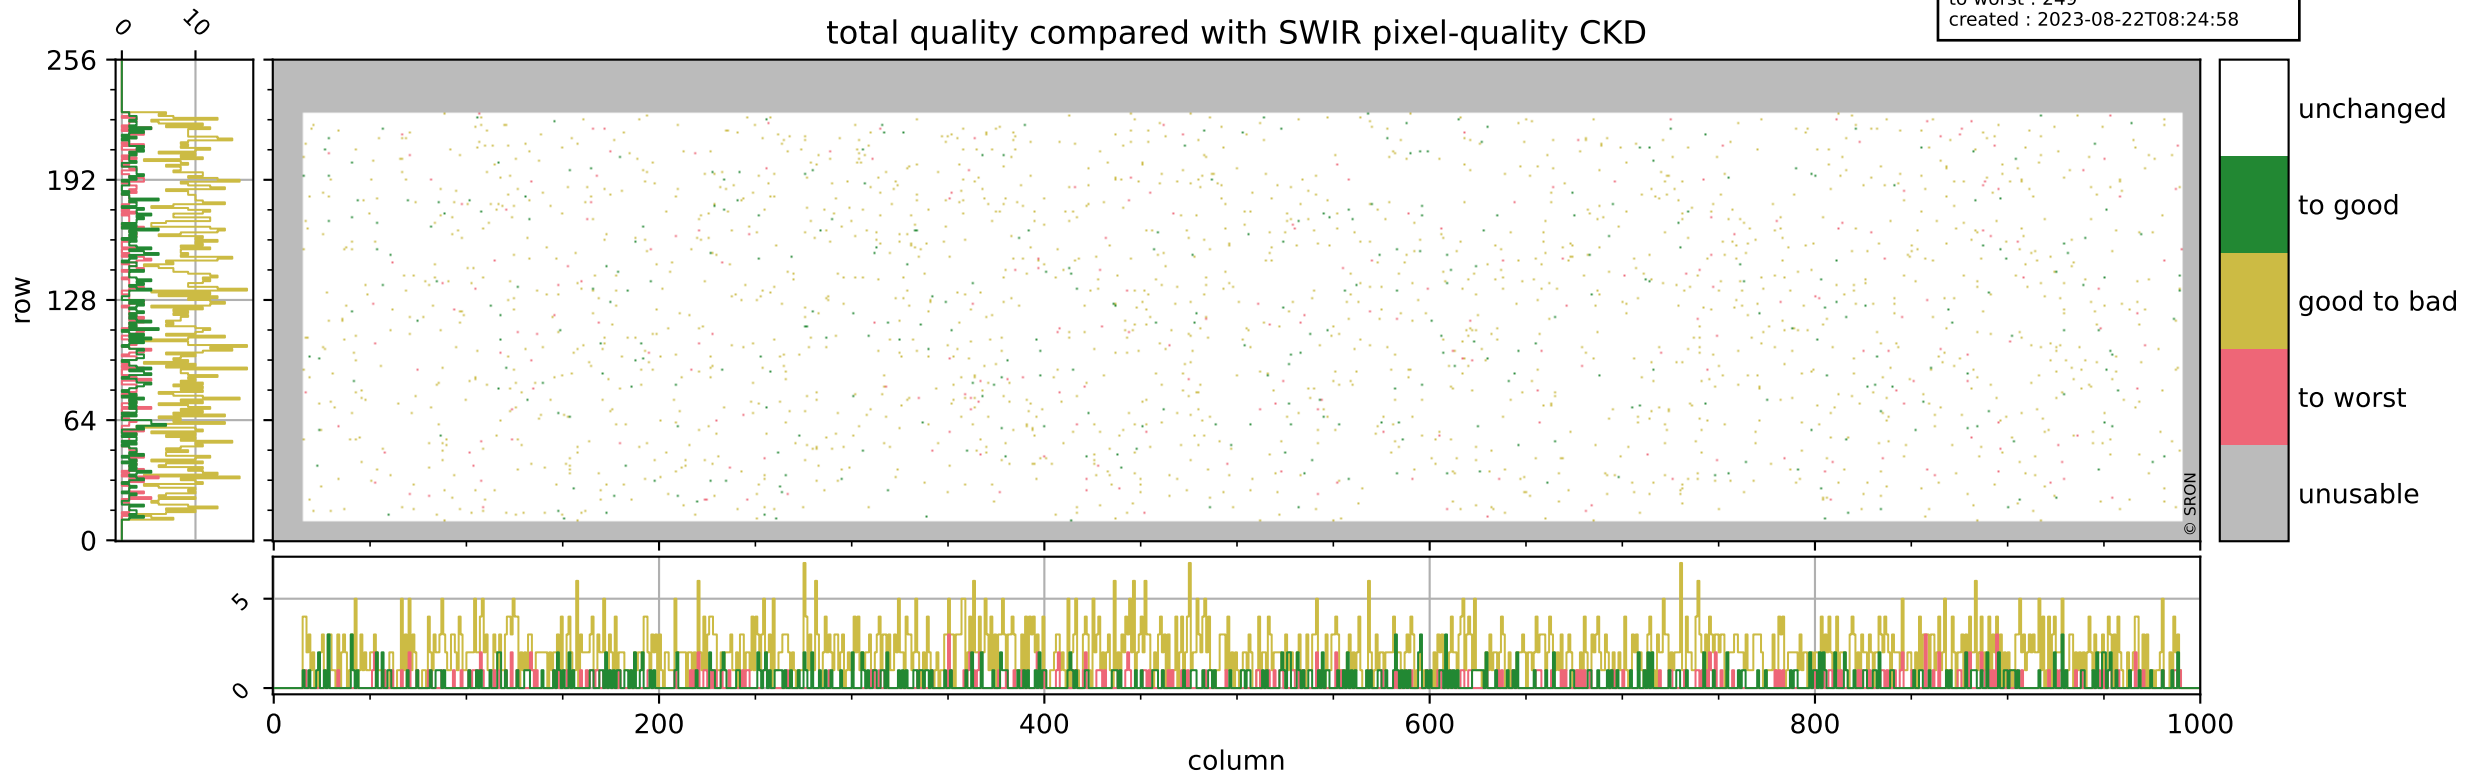

orbits : 19 in [19807, 19852]
coverage : 2021-08-09 / 2021-08-12
bad (quality < 0.8) : 296
worst (quality < 0.1) : 117
created : 2023-08-22T08:24:57

pixel-quality map (dark)

Tropomi SWIR pixel quality (official)

orbits : 19 in [19807, 19852]
coverage : 2021-08-09 / 2021-08-12
bad (quality < 0.8) : 3588
worst (quality < 0.1) : 380
created : 2023-08-22T08:24:57

pixel-quality map (noise average)

Tropomi SWIR pixel quality (official)

orbits : 19 in [19807, 19852]
coverage : 2021-08-09 / 2021-08-12
to good : 356
good to bad : 1704
to worst : 249
created : 2023-08-22T08:24:58

total quality compared with SWIR pixel-quality CKD

Tropomi SWIR pixel quality (official)

orbits : 19 in [19807, 19852]
coverage : 2021-08-09 / 2021-08-12
created : 2023-08-22T08:24:58

Histograms of pixel-quality

Tropomi SWIR pixel quality (official) ground-tracks of Sentinel-5P

orbits : 19 in [19807, 19852]
coverage : 2021-08-09 / 2021-08-12
created : 2023-08-22T08:24:58