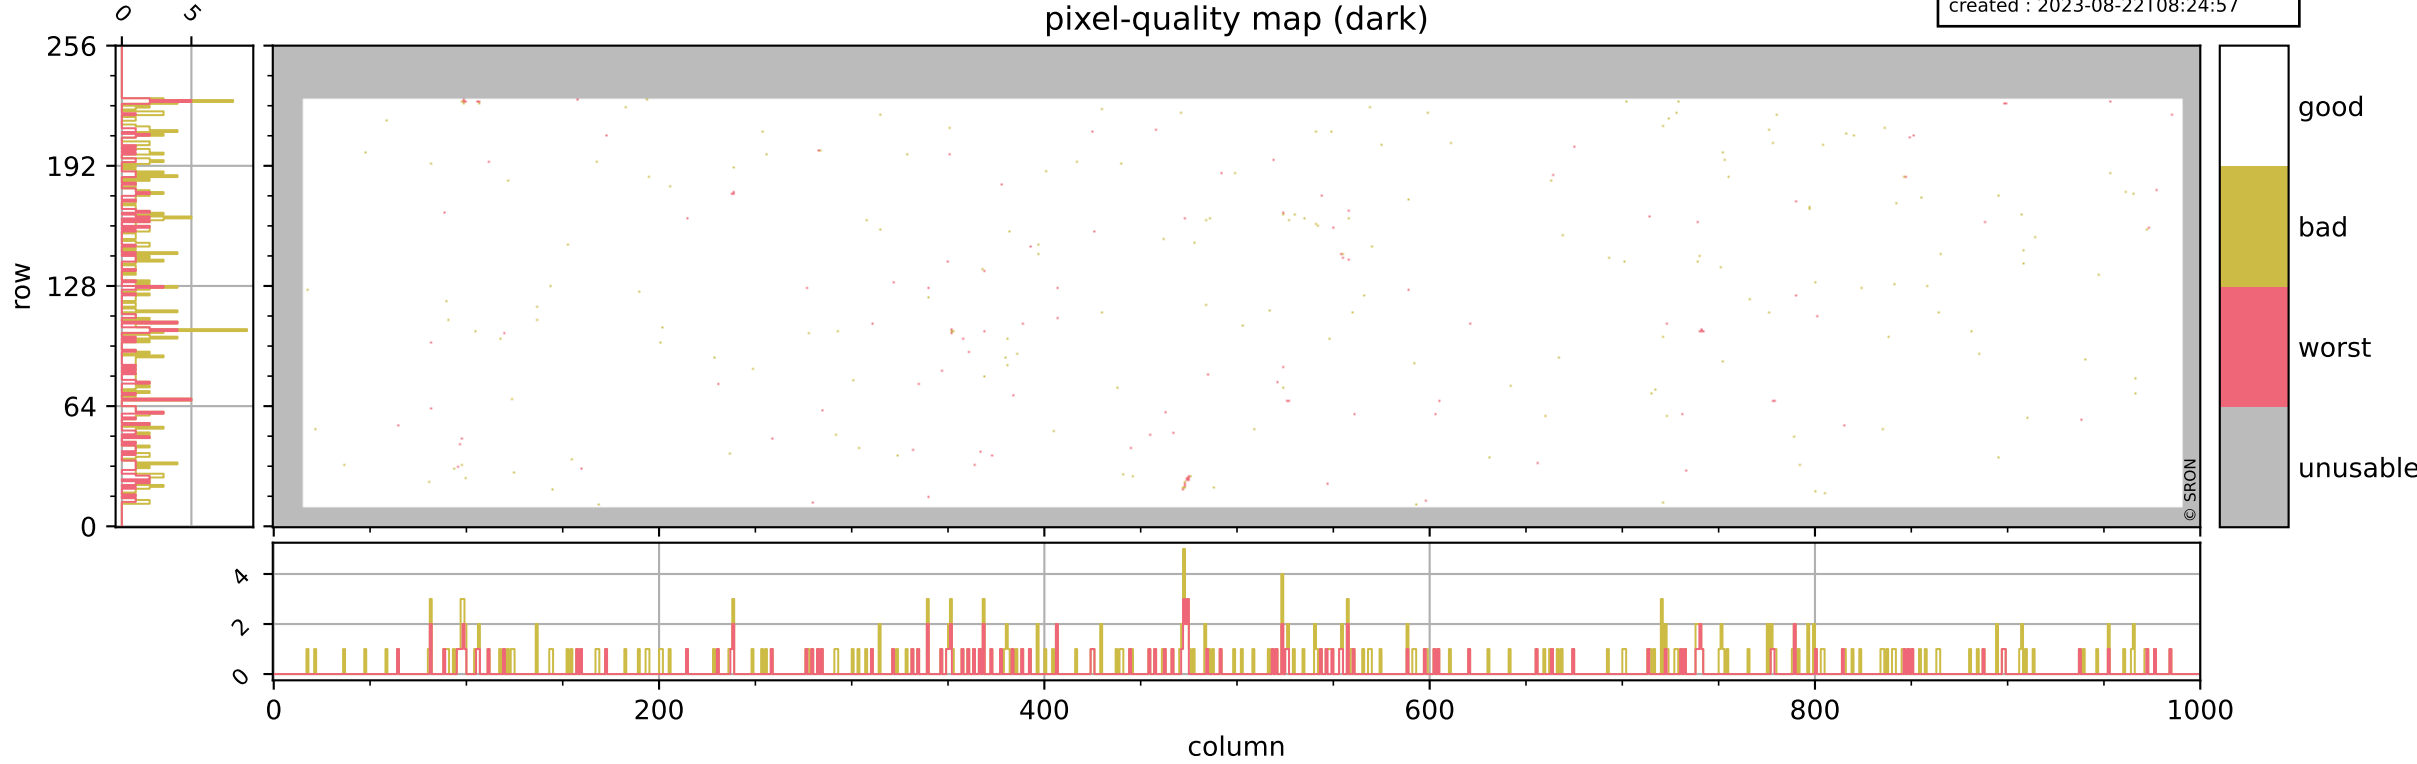

Tropomi SWIR pixel quality (official)

orbits : 19 in [19807, 19852]
coverage : 2021-08-09 / 2021-08-12
bad (quality < 0.8) : 3847
worst (quality < 0.1) : 462
created : 2023-08-22T08:24:57

Tropomi SWIR pixel quality (official)

orbits : 19 in [19807, 19852]
coverage : 2021-08-09 / 2021-08-12
bad (quality < 0.8) : 296
worst (quality < 0.1) : 117
created : 2023-08-22T08:24:57

pixel-quality map (dark)

Tropomi SWIR pixel quality (official)

orbits : 19 in [19807, 19852]
coverage : 2021-08-09 / 2021-08-12
bad (quality < 0.8) : 3588
worst (quality < 0.1) : 380
created : 2023-08-22T08:24:57

pixel-quality map (noise average)

Tropomi SWIR pixel quality (official)

orbits : 19 in [19807, 19852]
coverage : 2021-08-09 / 2021-08-12
to good : 356
good to bad : 1704
to worst : 249
created : 2023-08-22T08:24:58

total quality compared with SWIR pixel-quality CKD

Tropomi SWIR pixel quality (official)