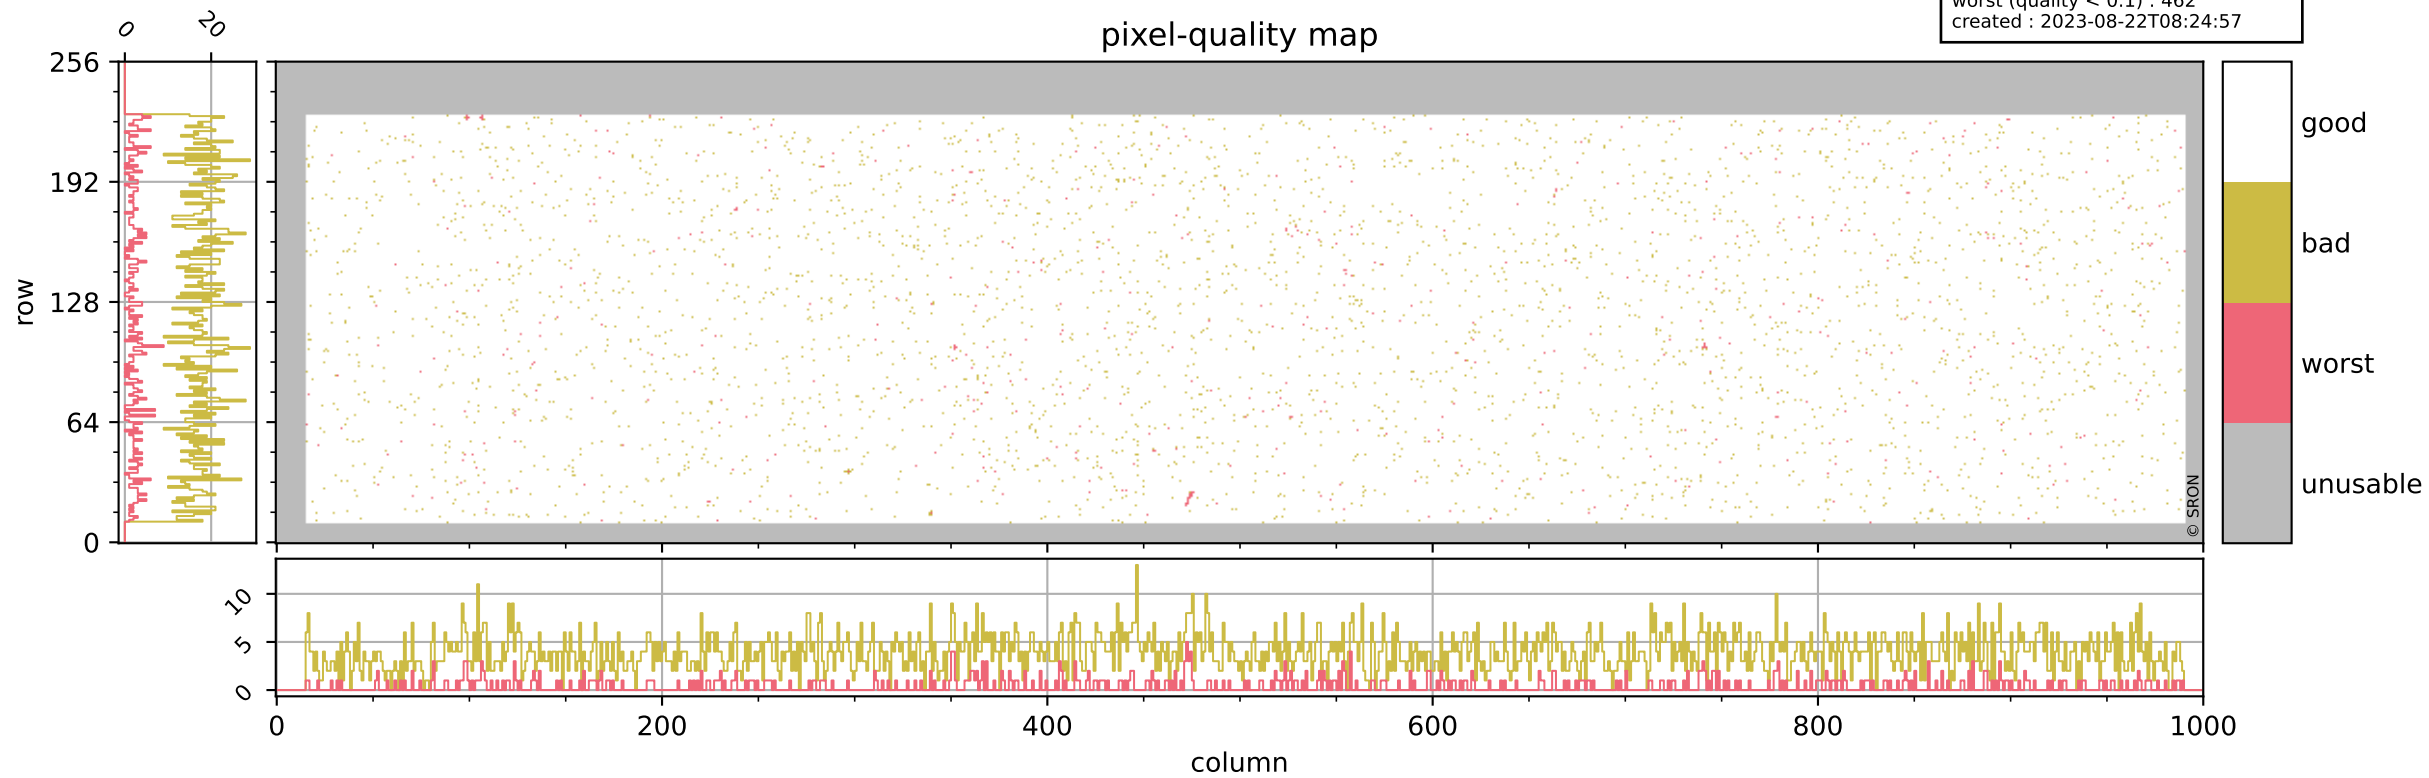

Tropomi SWIR pixel quality (official)

orbits : 19 in [19807, 19852]
coverage : 2021-08-09 / 2021-08-12
bad (quality < 0.8) : 3847
worst (quality < 0.1) : 462
created : 2023-08-22T08:24:57

Tropomi SWIR pixel quality (official)

orbits : 19 in [19807, 19852]
coverage : 2021-08-09 / 2021-08-12
bad (quality < 0.8) : 296
worst (quality < 0.1) : 117
created : 2023-08-22T08:24:57

pixel-quality map (dark)

Tropomi SWIR pixel quality (official)

orbits : 19 in [19807, 19852]
coverage : 2021-08-09 / 2021-08-12
bad (quality < 0.8) : 3588
worst (quality < 0.1) : 380
created : 2023-08-22T08:24:57

pixel-quality map (noise average)

Tropomi SWIR pixel quality (official)

orbits : 19 in [19807, 19852]
coverage : 2021-08-09 / 2021-08-12
to good : 356
good to bad : 1704
to worst : 249
created : 2023-08-22T08:24:58

total quality compared with SWIR pixel-quality CKD

Tropomi SWIR pixel quality (official)