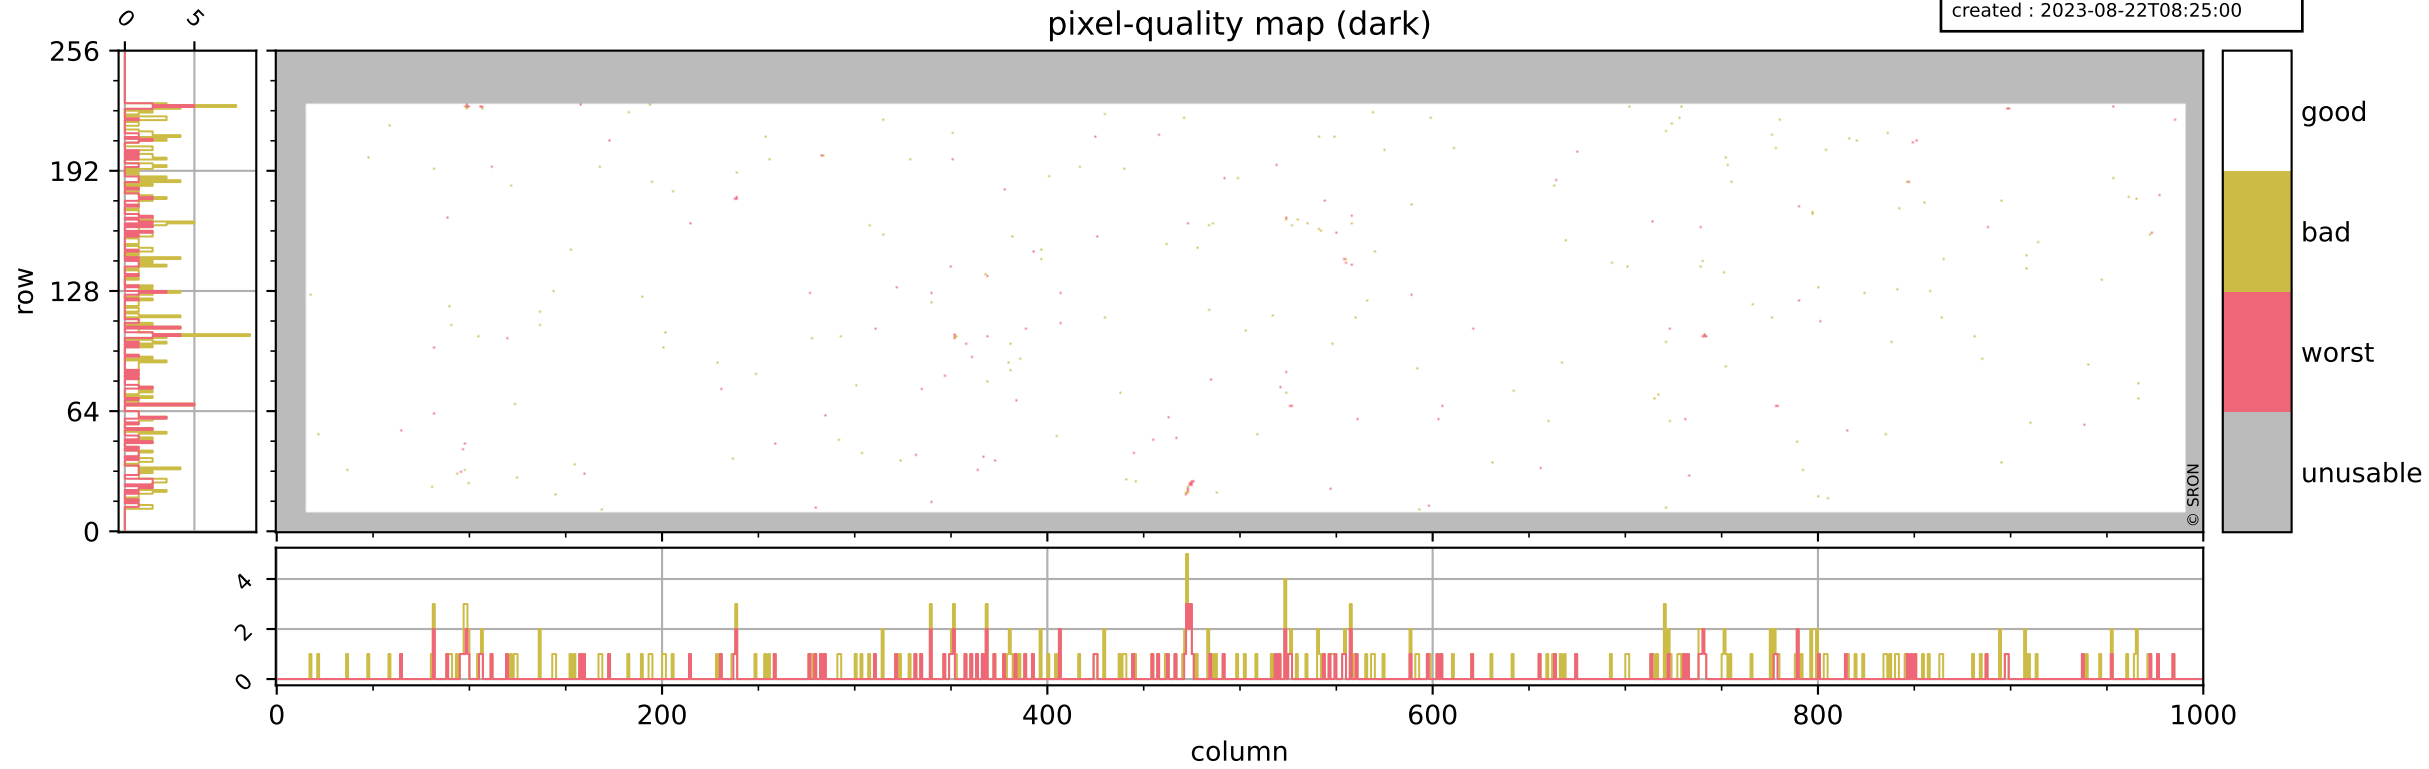

Tropomi SWIR pixel quality (official)

orbits : 20 in [19822, 19867]
coverage : 2021-08-10 / 2021-08-13
bad (quality < 0.8) : 3829
worst (quality < 0.1) : 456
created : 2023-08-22T08:24:59

pixel-quality map

Tropomi SWIR pixel quality (official)

orbits : 20 in [19822, 19867]
coverage : 2021-08-10 / 2021-08-13
bad (quality < 0.8) : 294
worst (quality < 0.1) : 118
created : 2023-08-22T08:25:00

pixel-quality map (dark)

Tropomi SWIR pixel quality (official)

orbits : 20 in [19822, 19867]
coverage : 2021-08-10 / 2021-08-13
bad (quality < 0.8) : 3571
worst (quality < 0.1) : 376
created : 2023-08-22T08:25:00

pixel-quality map (noise average)

Tropomi SWIR pixel quality (official)

orbits : 20 in [19822, 19867]
coverage : 2021-08-10 / 2021-08-13
to good : 350
good to bad : 1684
to worst : 245
created : 2023-08-22T08:25:00

total quality compared with SWIR pixel-quality CKD