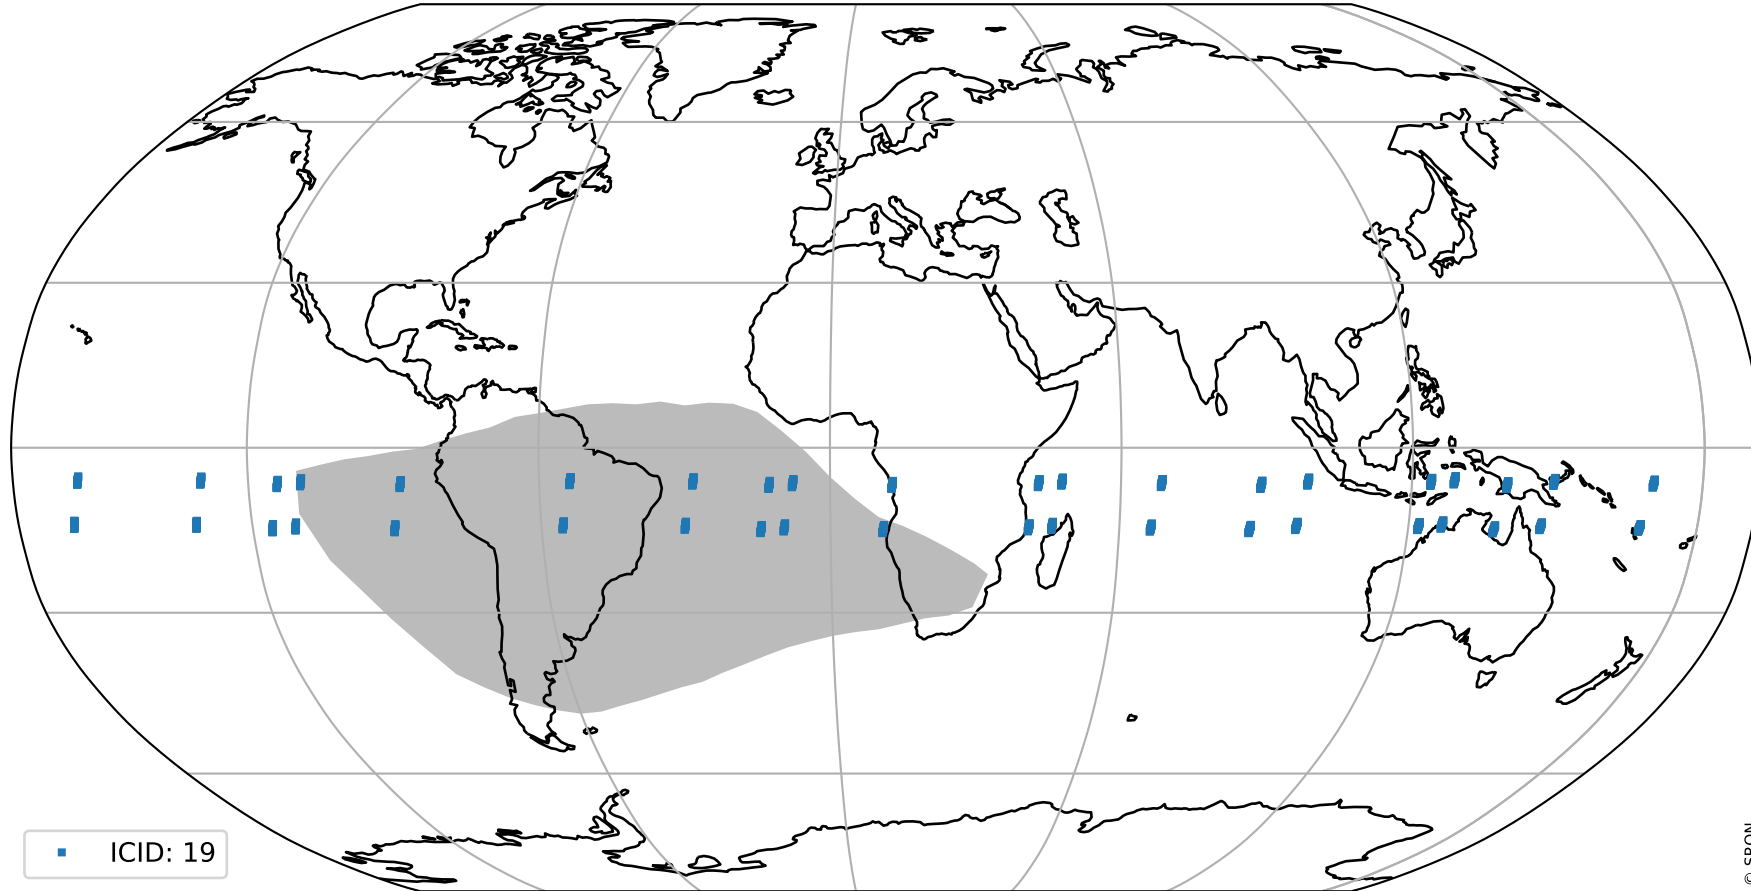

Tropomi SWIR pixel quality (official)

orbits : 20 in [19822, 19867]
coverage : 2021-08-10 / 2021-08-13
to good : 350
good to bad : 1684
to worst : 245
created : 2023-08-22T08:25:00

total quality compared with SWIR pixel-quality CKD

Tropomi SWIR pixel quality (official)

orbits : 20 in [19822, 19867]
coverage : 2021-08-10 / 2021-08-13
created : 2023-08-22T08:25:00

Histograms of pixel-quality

Tropomi SWIR pixel quality (official) ground-tracks of Sentinel-5P

orbits : 20 in [19822, 19867]
coverage : 2021-08-10 / 2021-08-13
created : 2023-08-22T08:25:01

Tropomi SWIR pixel quality (official)

orbits : [2827, 19867]
coverage : 2018-04-30 / 2021-08-13
created : 2023-08-22T08:25:01