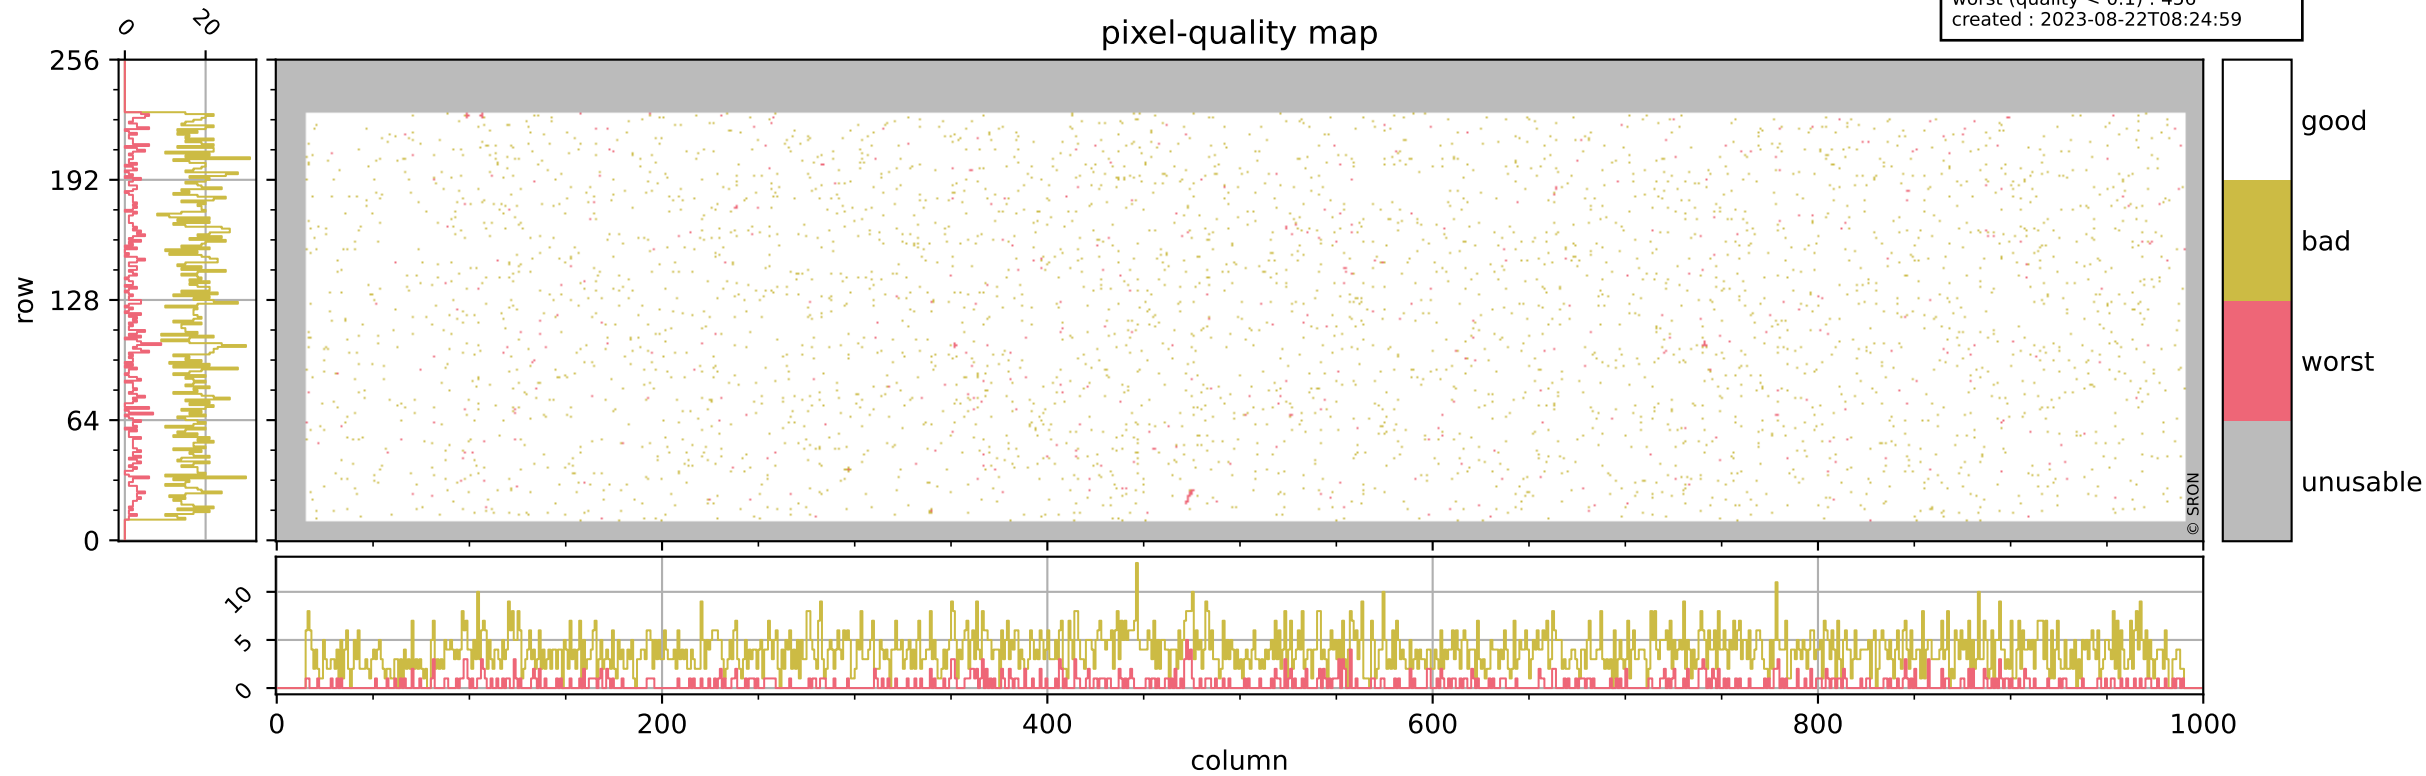

Tropomi SWIR pixel quality (official)

orbits : 20 in [19822, 19867]
coverage : 2021-08-10 / 2021-08-13
bad (quality < 0.8) : 3829
worst (quality < 0.1) : 456
created : 2023-08-22T08:24:59

pixel-quality map

Tropomi SWIR pixel quality (official)

orbits : 20 in [19822, 19867]
coverage : 2021-08-10 / 2021-08-13
bad (quality < 0.8) : 294
worst (quality < 0.1) : 118
created : 2023-08-22T08:25:00

pixel-quality map (dark)

Tropomi SWIR pixel quality (official)

orbits : 20 in [19822, 19867]
coverage : 2021-08-10 / 2021-08-13
bad (quality < 0.8) : 3571
worst (quality < 0.1) : 376
created : 2023-08-22T08:25:00

pixel-quality map (noise average)

Tropomi SWIR pixel quality (official)

orbits : 20 in [19822, 19867]
coverage : 2021-08-10 / 2021-08-13
to good : 350
good to bad : 1684
to worst : 245
created : 2023-08-22T08:25:00

total quality compared with SWIR pixel-quality CKD