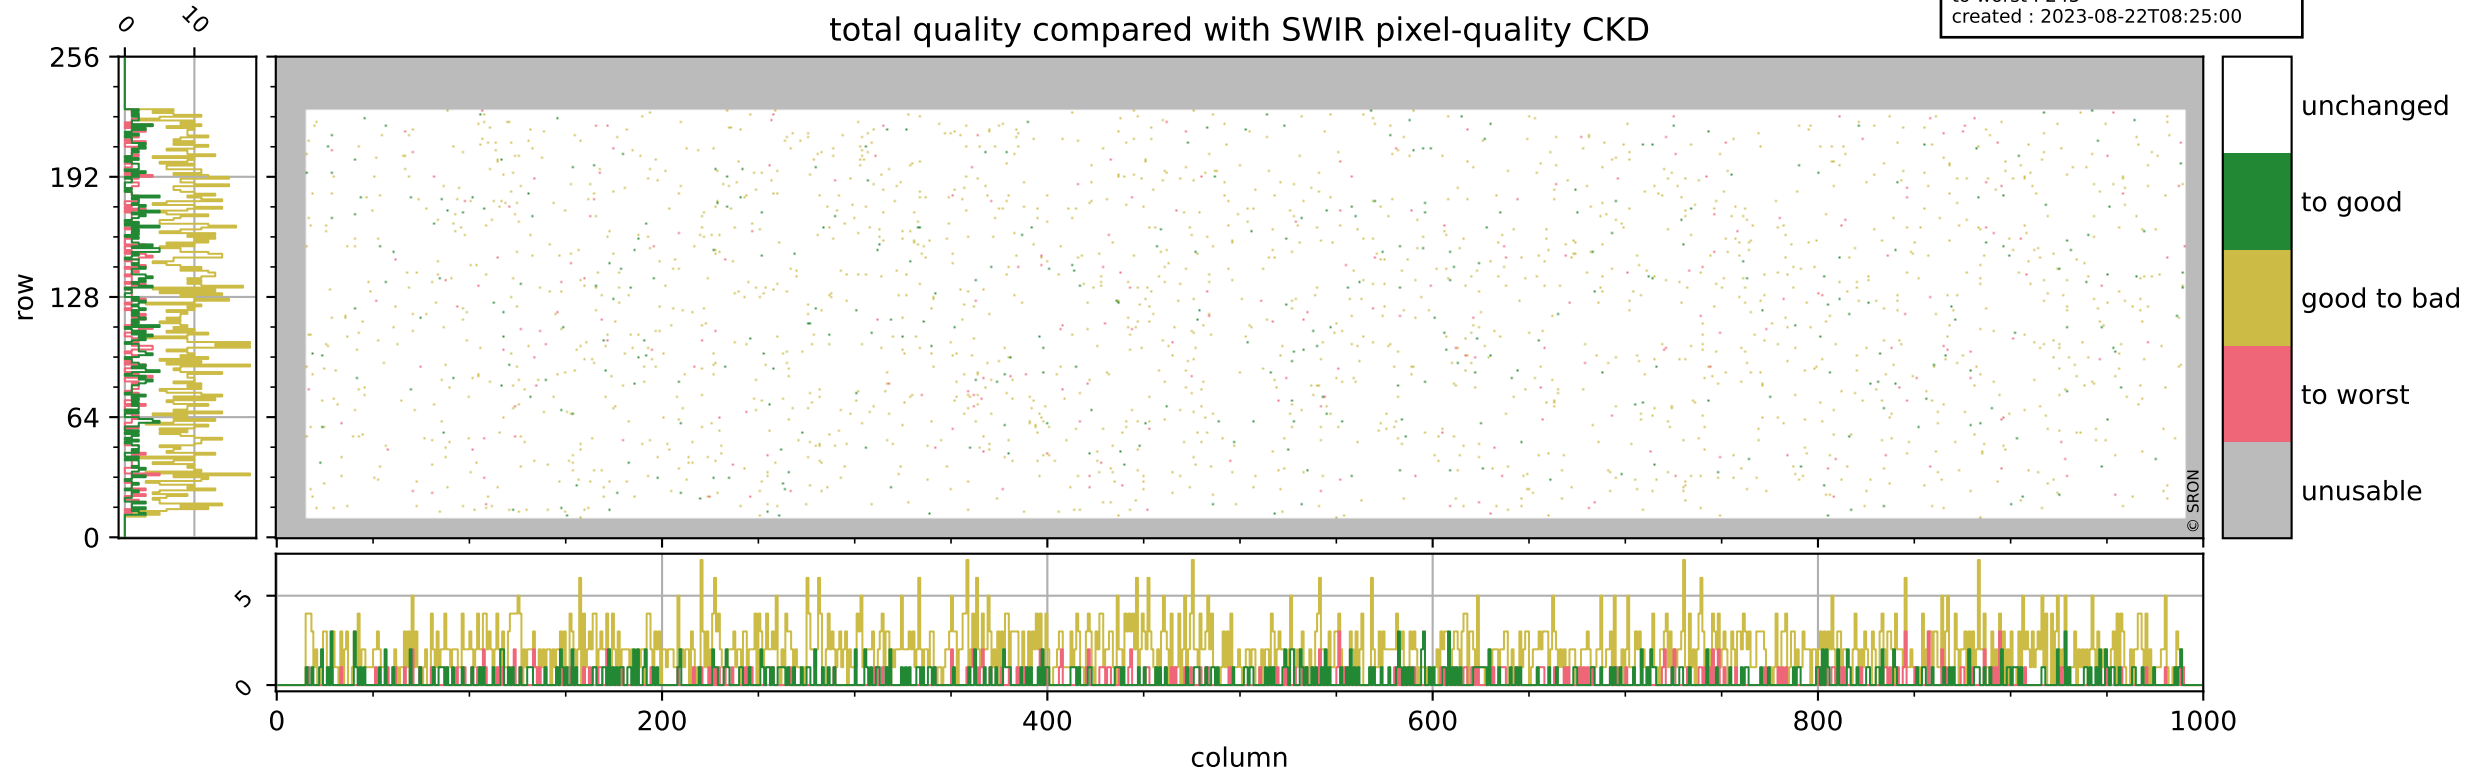

Tropomi SWIR pixel quality (official)

orbits : 20 in [19822, 19867]
coverage : 2021-08-10 / 2021-08-13
bad (quality < 0.8) : 294
worst (quality < 0.1) : 118
created : 2023-08-22T08:25:00

pixel-quality map (dark)

Tropomi SWIR pixel quality (official)

orbits : 20 in [19822, 19867]
coverage : 2021-08-10 / 2021-08-13
bad (quality < 0.8) : 3571
worst (quality < 0.1) : 376
created : 2023-08-22T08:25:00

pixel-quality map (noise average)

Tropomi SWIR pixel quality (official)

orbits : 20 in [19822, 19867]
coverage : 2021-08-10 / 2021-08-13
to good : 350
good to bad : 1684
to worst : 245
created : 2023-08-22T08:25:00

total quality compared with SWIR pixel-quality CKD

Tropomi SWIR pixel quality (official)

orbits : 20 in [19822, 19867]
coverage : 2021-08-10 / 2021-08-13
created : 2023-08-22T08:25:00

Histograms of pixel-quality

Tropomi SWIR pixel quality (official) ground-tracks of Sentinel-5P