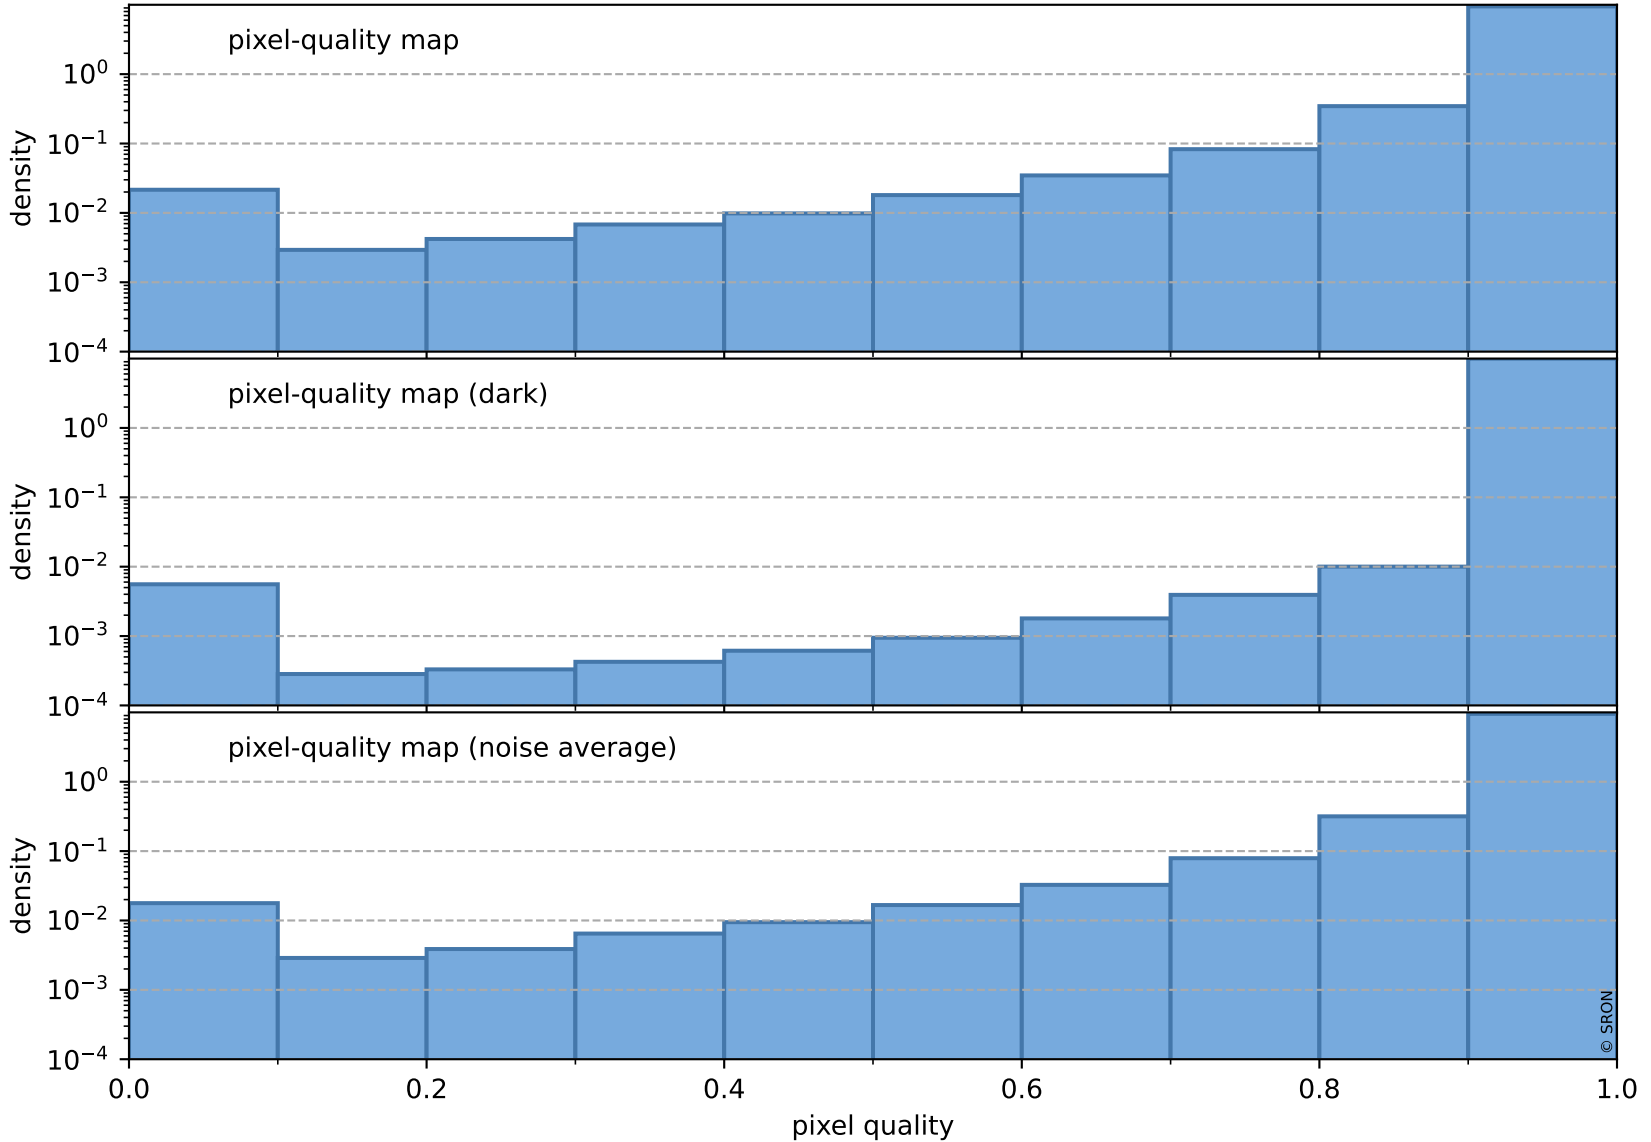

Tropomi SWIR pixel quality (official)

orbits : 20 in [19822, 19867]
coverage : 2021-08-10 / 2021-08-13
to good : 350
good to bad : 1684
to worst : 245
created : 2023-08-22T08:25:00

total quality compared with SWIR pixel-quality CKD

Tropomi SWIR pixel quality (official)

orbits : 20 in [19822, 19867]
coverage : 2021-08-10 / 2021-08-13
created : 2023-08-22T08:25:00

Histograms of pixel-quality

Tropomi SWIR pixel quality (official) ground-tracks of Sentinel-5P

orbits : 20 in [19822, 19867]
coverage : 2021-08-10 / 2021-08-13
created : 2023-08-22T08:25:01

Tropomi SWIR pixel quality (official)

orbits : [2827, 19867]
coverage : 2018-04-30 / 2021-08-13
created : 2023-08-22T08:25:01