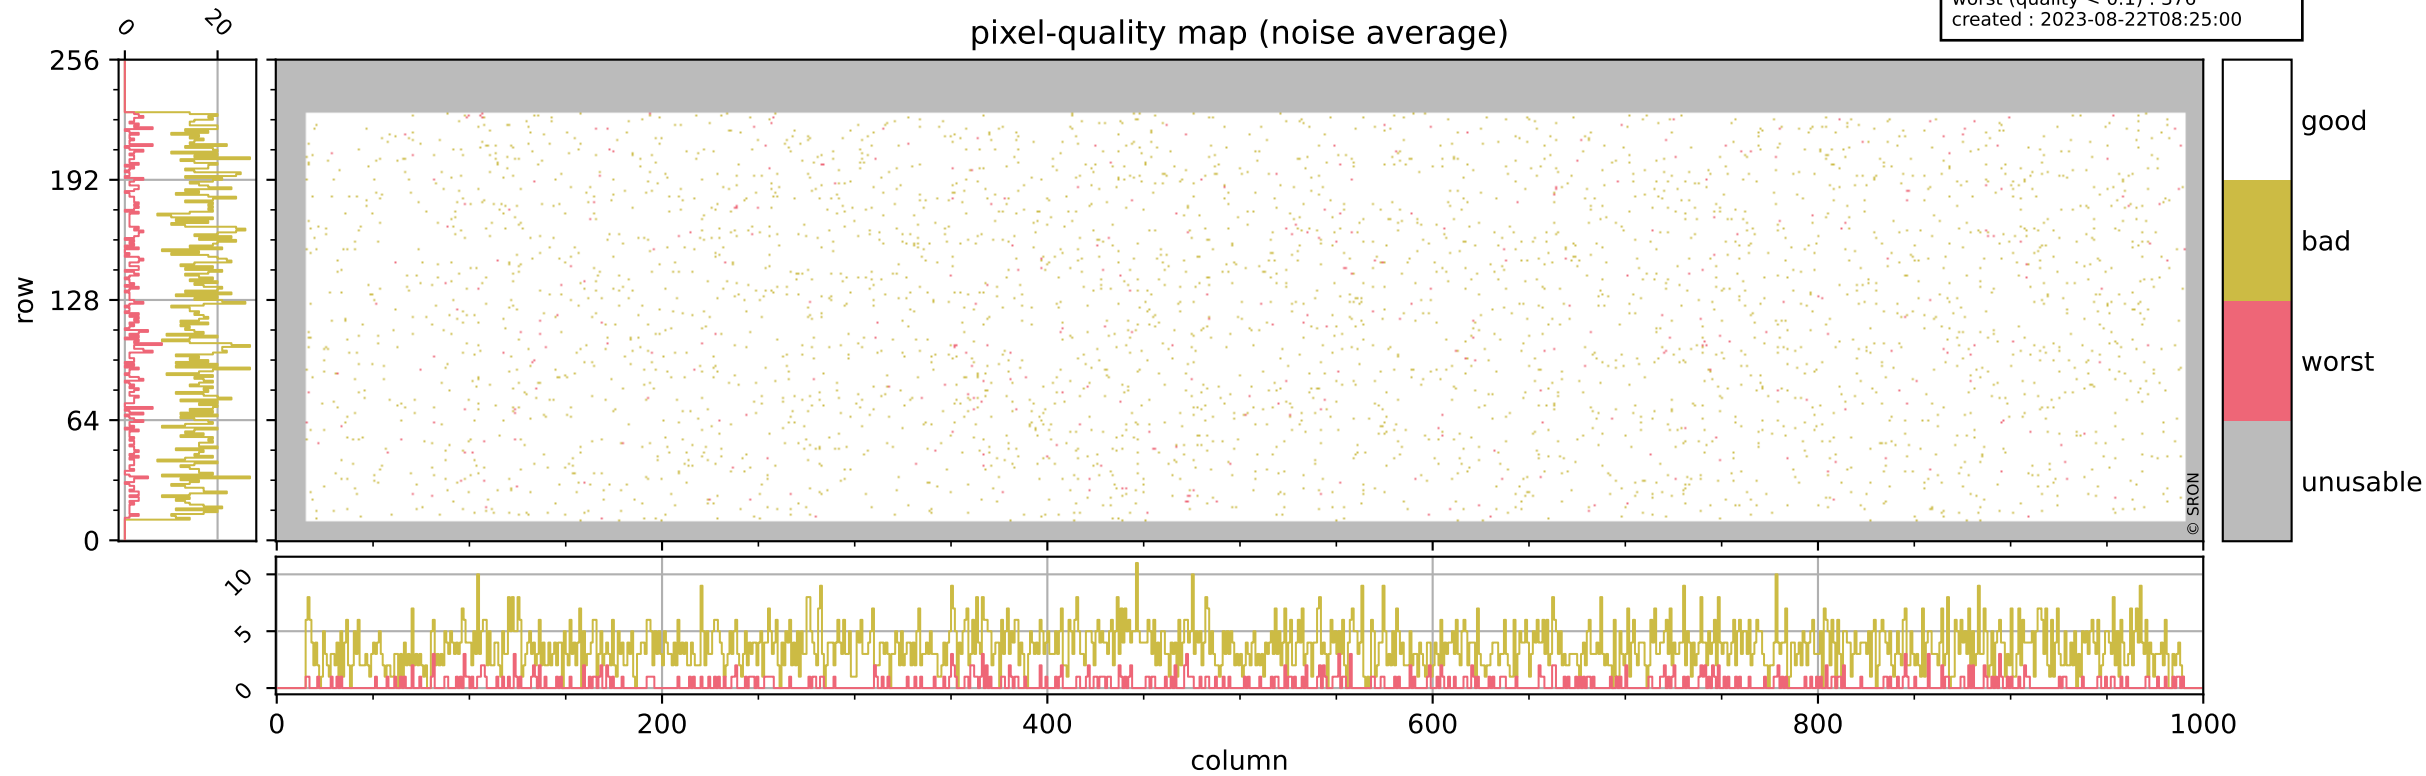

Tropomi SWIR pixel quality (official)

orbits : 20 in [19822, 19867]
coverage : 2021-08-10 / 2021-08-13
bad (quality < 0.8) : 294
worst (quality < 0.1) : 118
created : 2023-08-22T08:25:00

pixel-quality map (dark)

Tropomi SWIR pixel quality (official)

orbits : 20 in [19822, 19867]
coverage : 2021-08-10 / 2021-08-13
bad (quality < 0.8) : 3571
worst (quality < 0.1) : 376
created : 2023-08-22T08:25:00

pixel-quality map (noise average)

Tropomi SWIR pixel quality (official)

orbits : 20 in [19822, 19867]
coverage : 2021-08-10 / 2021-08-13
to good : 350
good to bad : 1684
to worst : 245
created : 2023-08-22T08:25:00

total quality compared with SWIR pixel-quality CKD

Tropomi SWIR pixel quality (official)

orbits : 20 in [19822, 19867]
coverage : 2021-08-10 / 2021-08-13
created : 2023-08-22T08:25:00

Histograms of pixel-quality

Tropomi SWIR pixel quality (official) ground-tracks of Sentinel-5P