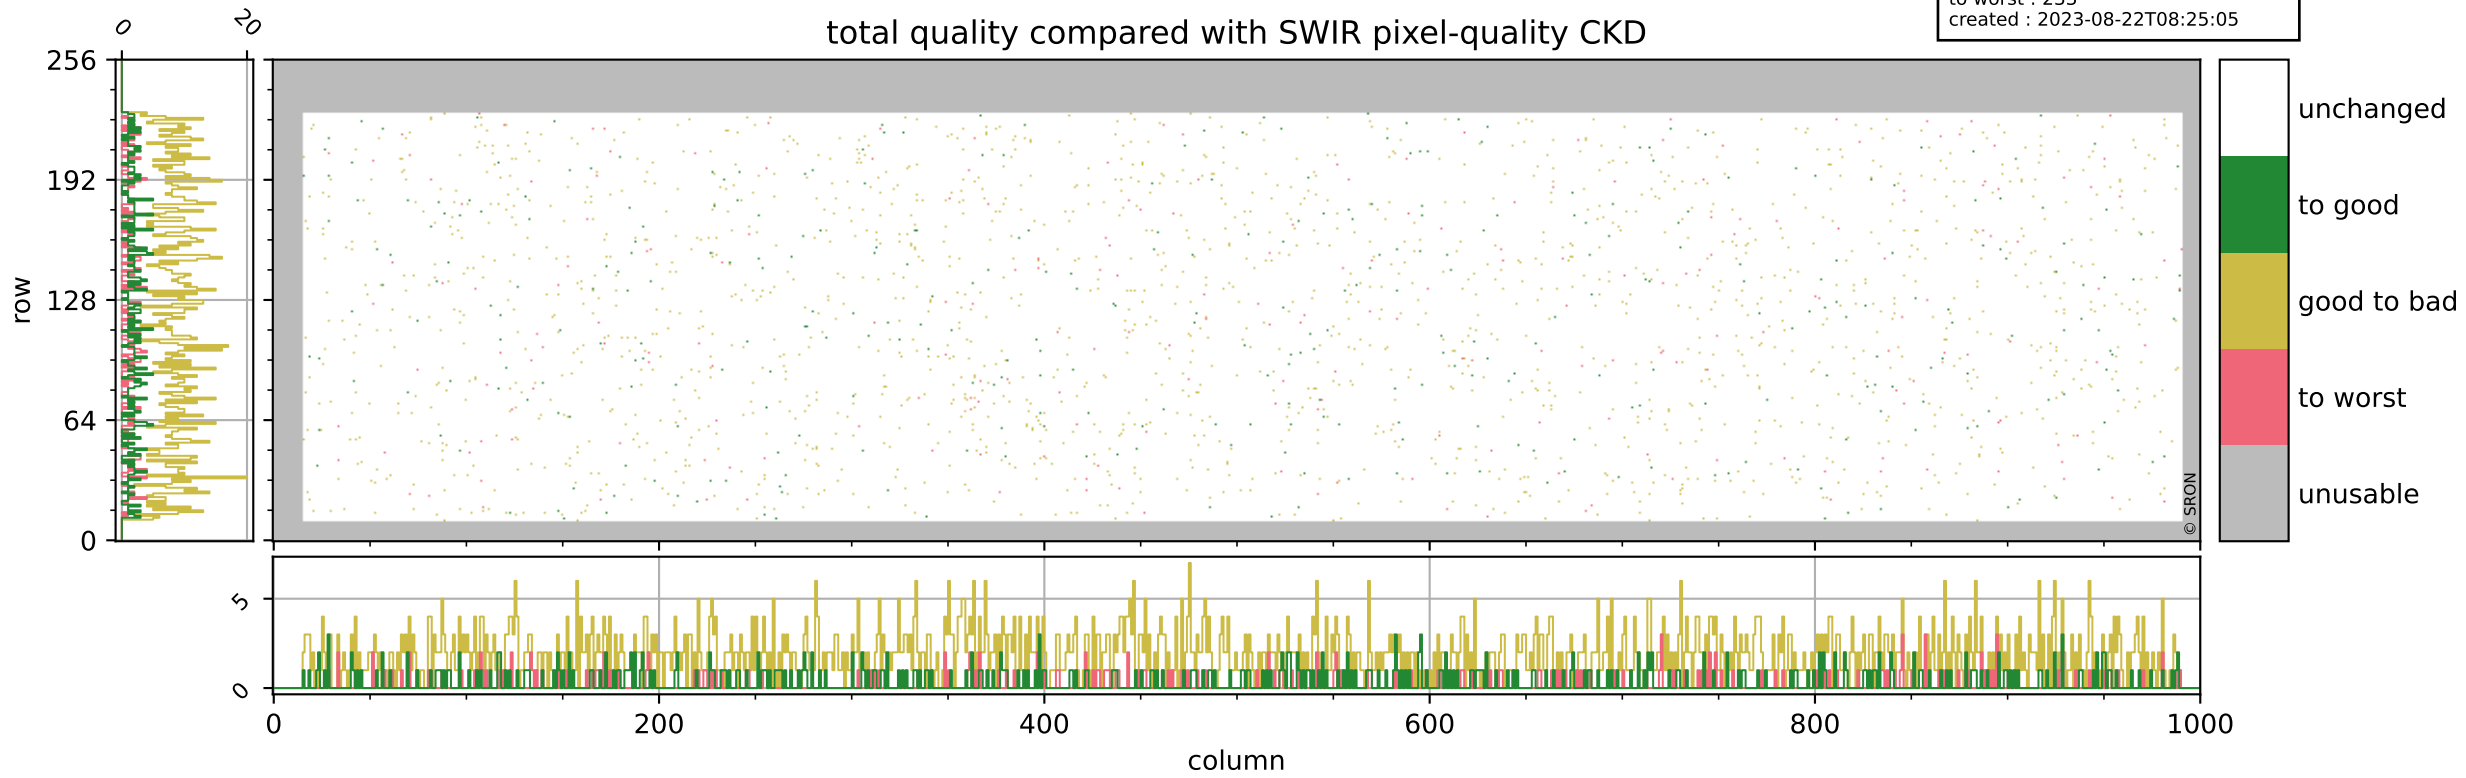

Tropomi SWIR pixel quality (official)

orbits : 20 in [19852, 19897]
coverage : 2021-08-12 / 2021-08-15
bad (quality < 0.8) : 295
worst (quality < 0.1) : 118
created : 2023-08-22T08:25:04

pixel-quality map (dark)

Tropomi SWIR pixel quality (official)

orbits : 20 in [19852, 19897]
coverage : 2021-08-12 / 2021-08-15
bad (quality < 0.8) : 3515
worst (quality < 0.1) : 363
created : 2023-08-22T08:25:04

pixel-quality map (noise average)

Tropomi SWIR pixel quality (official)

orbits : 20 in [19852, 19897]
coverage : 2021-08-12 / 2021-08-15
to good : 358
good to bad : 1644
to worst : 233
created : 2023-08-22T08:25:05

total quality compared with SWIR pixel-quality CKD

Tropomi SWIR pixel quality (official)

orbits : 20 in [19852, 19897]
coverage : 2021-08-12 / 2021-08-15
created : 2023-08-22T08:25:05

Histograms of pixel-quality

Tropomi SWIR pixel quality (official) ground-tracks of Sentinel-5P