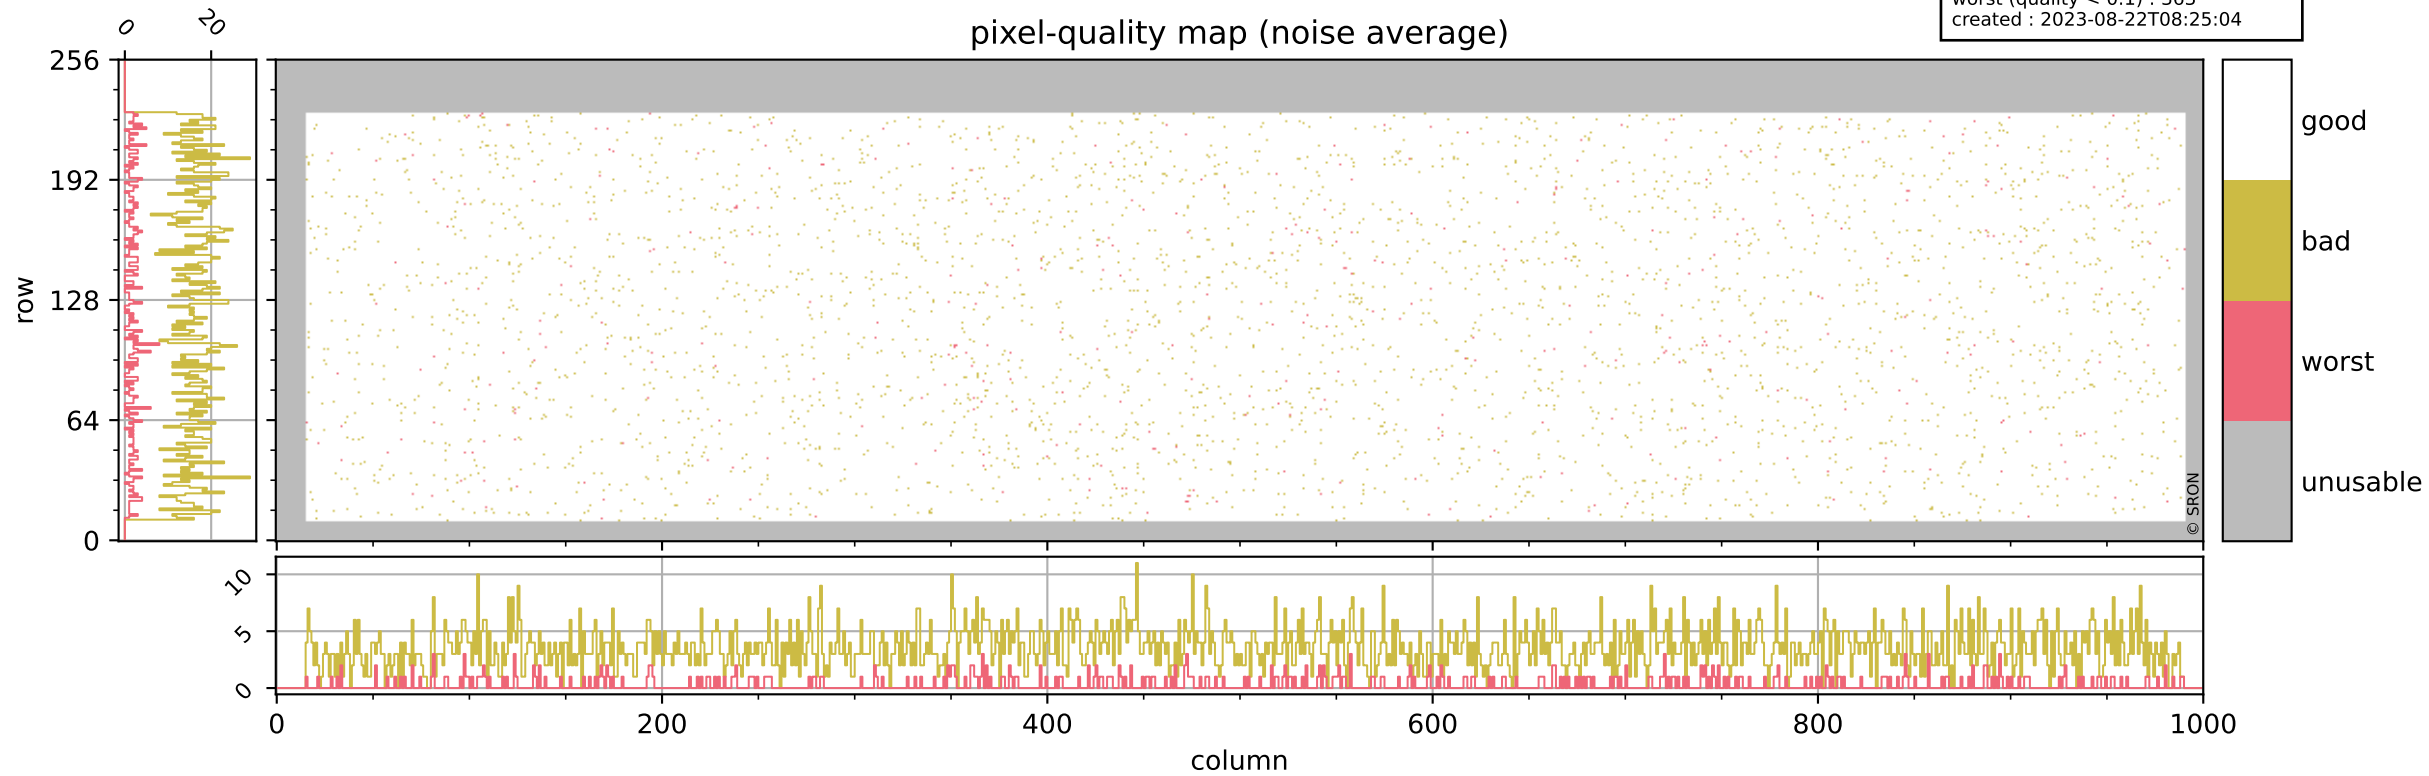

Tropomi SWIR pixel quality (official)

orbits : 20 in [19852, 19897]
coverage : 2021-08-12 / 2021-08-15
bad (quality < 0.8) : 295
worst (quality < 0.1) : 118
created : 2023-08-22T08:25:04

pixel-quality map (dark)

Tropomi SWIR pixel quality (official)

orbits : 20 in [19852, 19897]
coverage : 2021-08-12 / 2021-08-15
bad (quality < 0.8) : 3515
worst (quality < 0.1) : 363
created : 2023-08-22T08:25:04

pixel-quality map (noise average)

Tropomi SWIR pixel quality (official)

orbits : 20 in [19852, 19897]
coverage : 2021-08-12 / 2021-08-15
to good : 358
good to bad : 1644
to worst : 233
created : 2023-08-22T08:25:05

total quality compared with SWIR pixel-quality CKD

Tropomi SWIR pixel quality (official)

orbits : 20 in [19852, 19897]
coverage : 2021-08-12 / 2021-08-15
created : 2023-08-22T08:25:05

Histograms of pixel-quality

Tropomi SWIR pixel quality (official) ground-tracks of Sentinel-5P