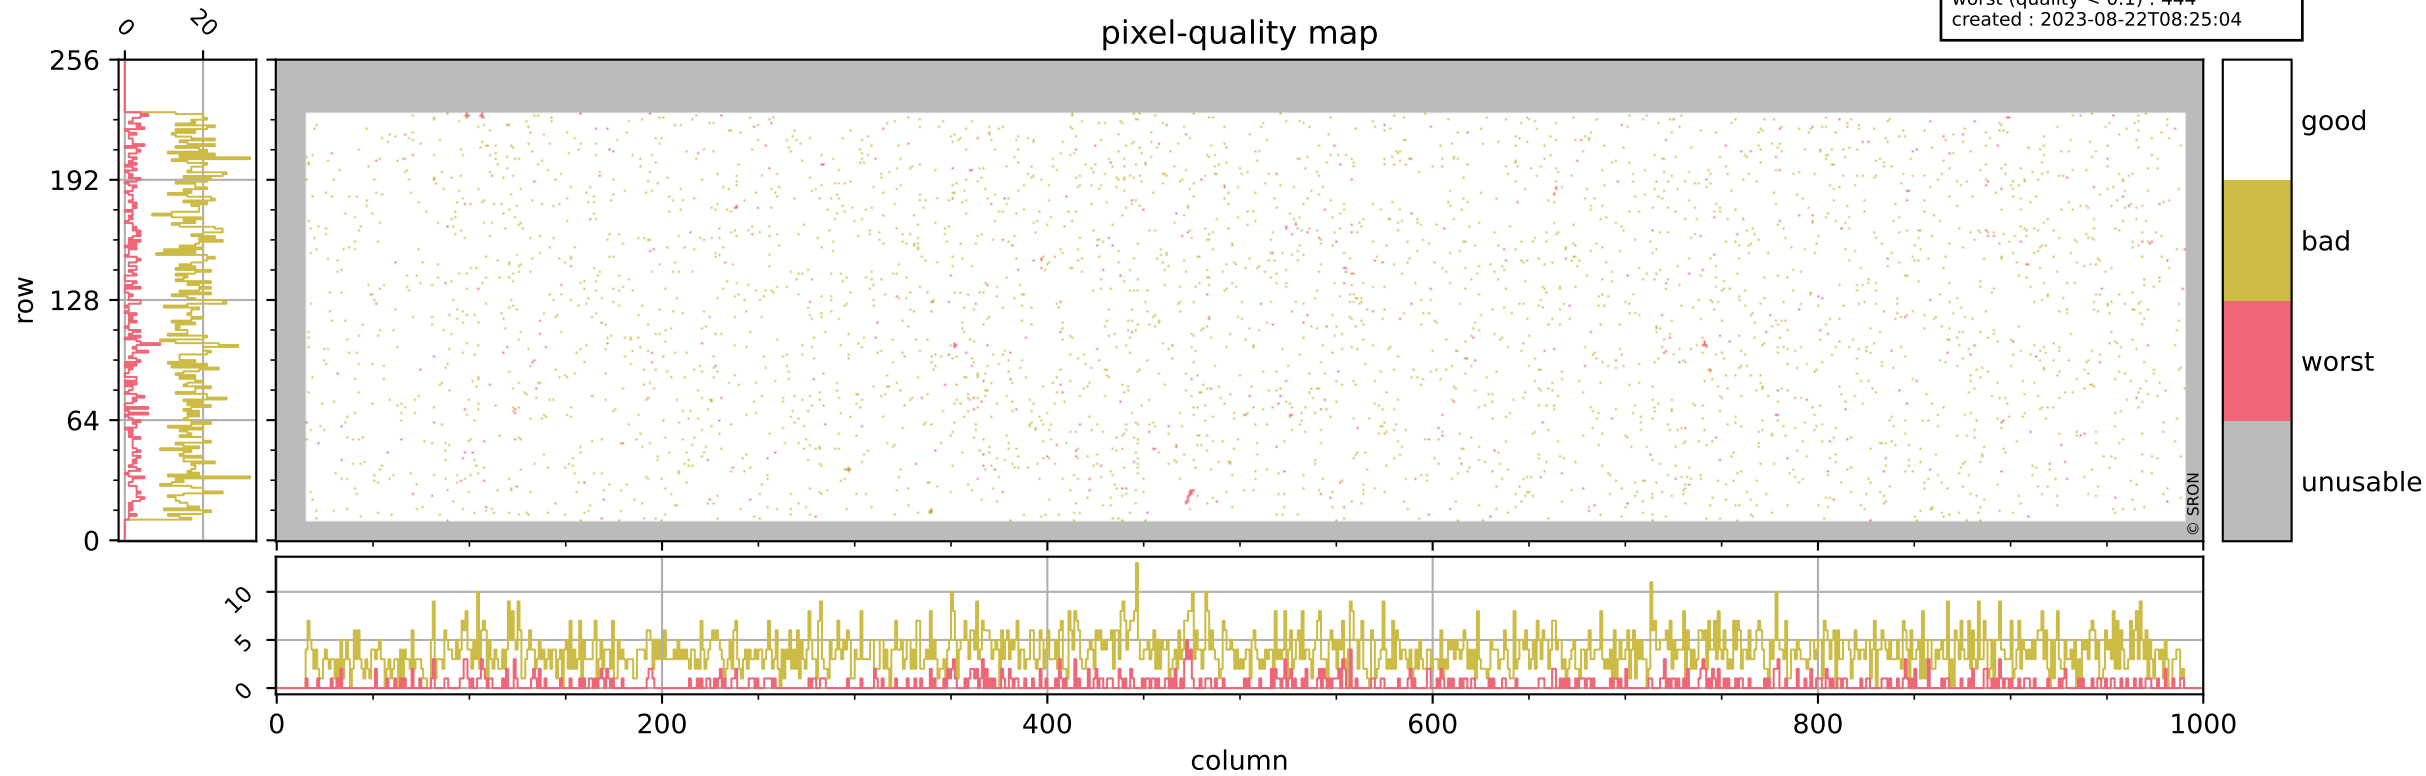

Tropomi SWIR pixel quality (official)

orbits : 20 in [19852, 19897]
coverage : 2021-08-12 / 2021-08-15
bad (quality < 0.8) : 3770
worst (quality < 0.1) : 444
created : 2023-08-22T08:25:04

pixel-quality map

Tropomi SWIR pixel quality (official)

orbits : 20 in [19852, 19897]
coverage : 2021-08-12 / 2021-08-15
bad (quality < 0.8) : 295
worst (quality < 0.1) : 118
created : 2023-08-22T08:25:04

pixel-quality map (dark)

Tropomi SWIR pixel quality (official)

orbits : 20 in [19852, 19897]
coverage : 2021-08-12 / 2021-08-15
bad (quality < 0.8) : 3515
worst (quality < 0.1) : 363
created : 2023-08-22T08:25:04

pixel-quality map (noise average)

Tropomi SWIR pixel quality (official)

orbits : 20 in [19852, 19897]
coverage : 2021-08-12 / 2021-08-15
created : 2023-08-22T08:25:05

Histograms of pixel-quality

Tropomi SWIR pixel quality (official) ground-tracks of Sentinel-5P