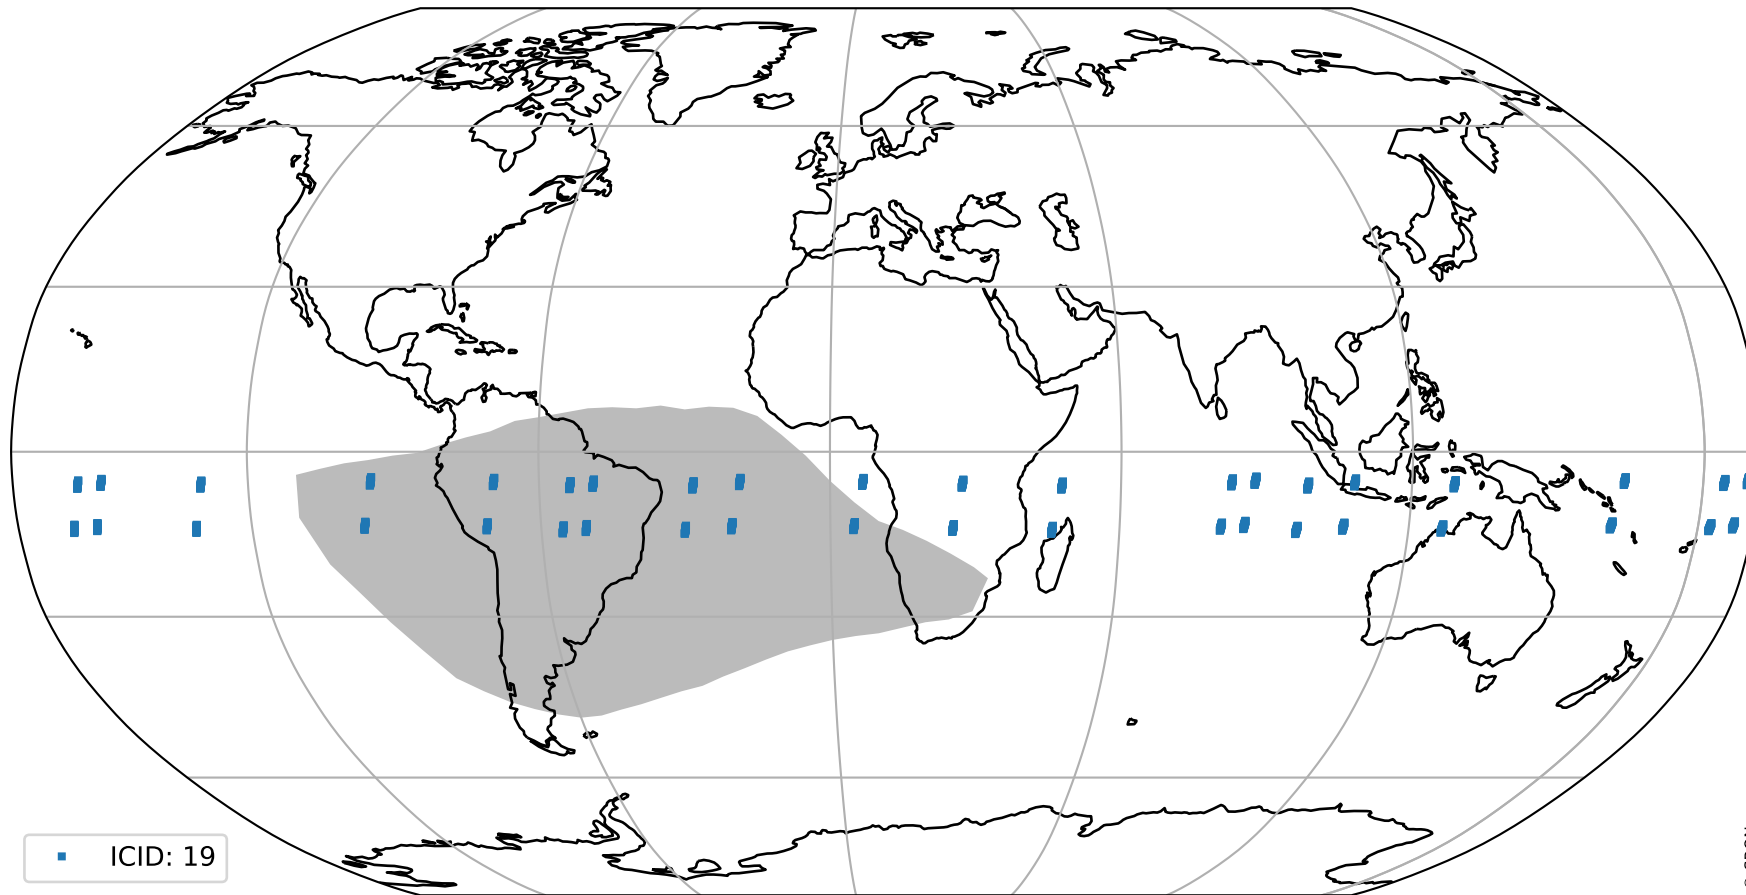

Tropomi SWIR pixel quality (official)

orbits : 20 in [19852, 19897]
coverage : 2021-08-12 / 2021-08-15
to good : 358
good to bad : 1644
to worst : 233
created : 2023-08-22T08:25:05

total quality compared with SWIR pixel-quality CKD

Tropomi SWIR pixel quality (official)

orbits : 20 in [19852, 19897]
coverage : 2021-08-12 / 2021-08-15
created : 2023-08-22T08:25:05

Histograms of pixel-quality

Tropomi SWIR pixel quality (official) ground-tracks of Sentinel-5P

orbits : 20 in [19852, 19897]
coverage : 2021-08-12 / 2021-08-15
created : 2023-08-22T08:25:05

Tropomi SWIR pixel quality (official)

orbits : [2827, 19897]
coverage : 2018-04-30 / 2021-08-15
created : 2023-08-22T08:25:06