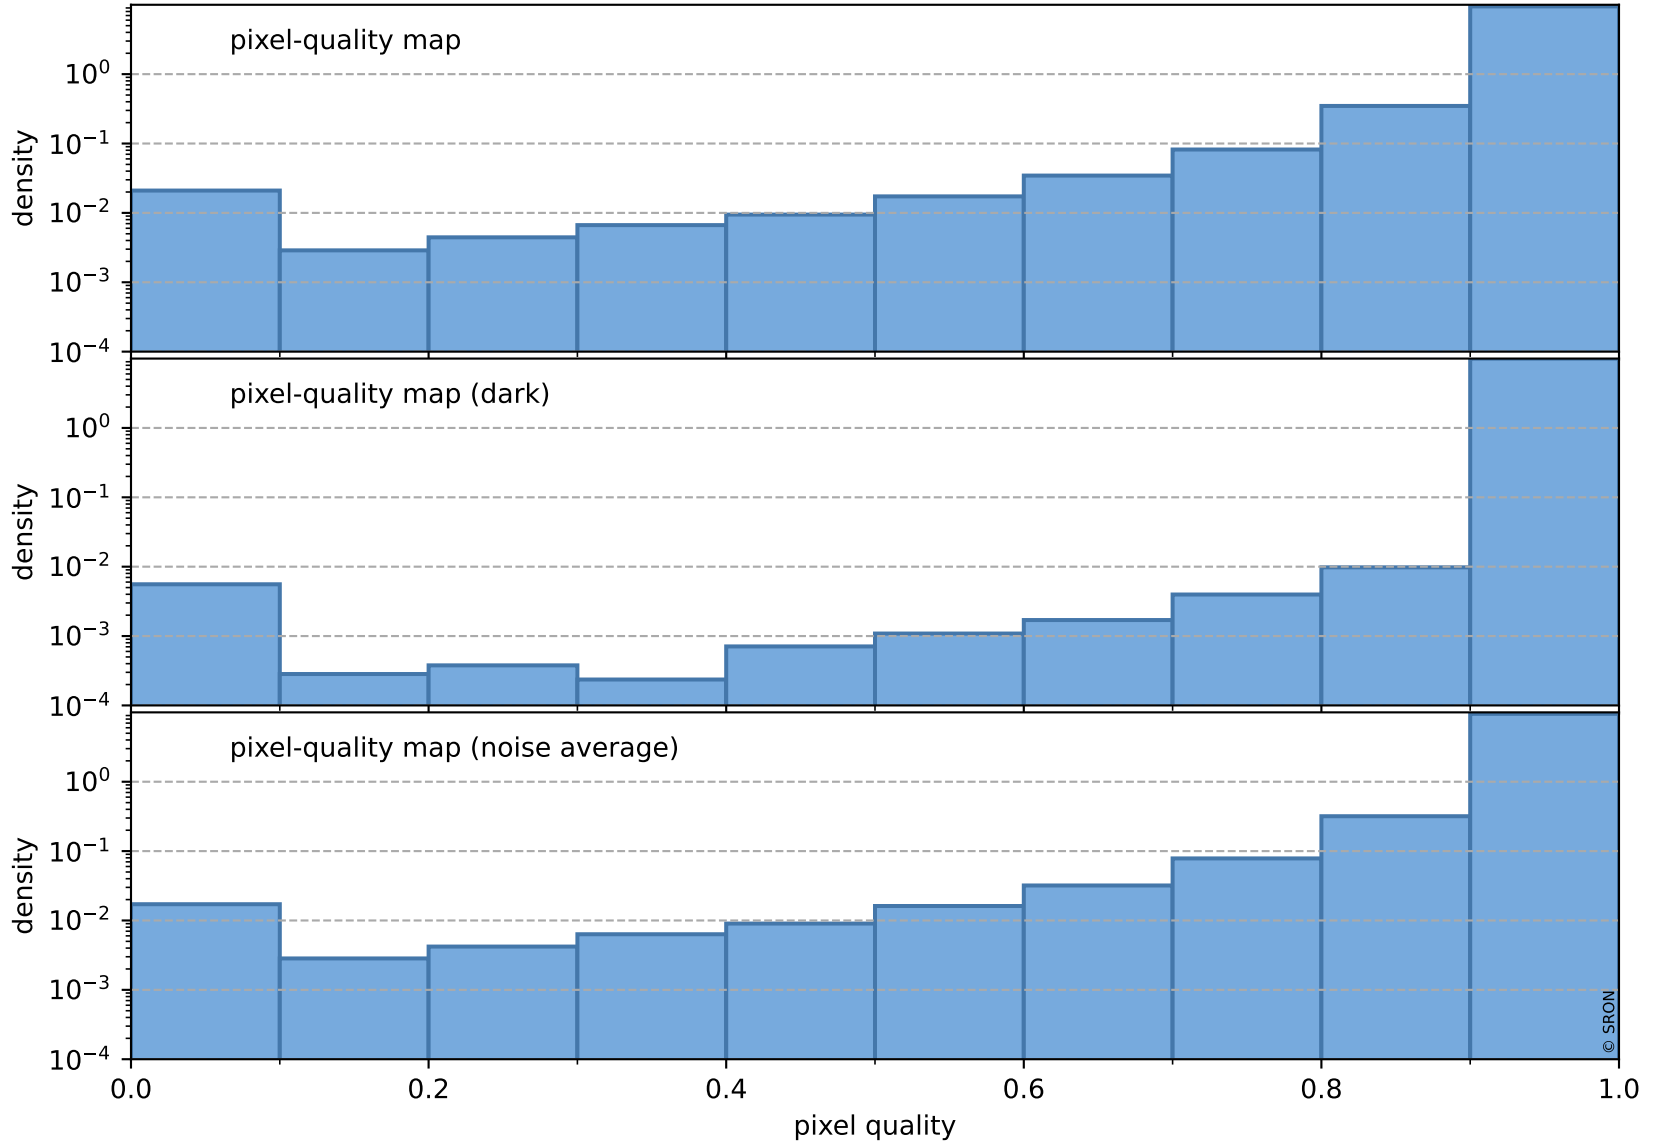

Tropomi SWIR pixel quality (official)

orbits : 20 in [19852, 19897]
coverage : 2021-08-12 / 2021-08-15
bad (quality < 0.8) : 3515
worst (quality < 0.1) : 363
created : 2023-08-22T08:25:04

pixel-quality map (noise average)

Tropomi SWIR pixel quality (official)

orbits : 20 in [19852, 19897]
coverage : 2021-08-12 / 2021-08-15
to good : 358
good to bad : 1644
to worst : 233
created : 2023-08-22T08:25:05

total quality compared with SWIR pixel-quality CKD

Tropomi SWIR pixel quality (official)

orbits : 20 in [19852, 19897]
coverage : 2021-08-12 / 2021-08-15
created : 2023-08-22T08:25:05

Histograms of pixel-quality

Tropomi SWIR pixel quality (official) ground-tracks of Sentinel-5P

orbits : 20 in [19852, 19897]
coverage : 2021-08-12 / 2021-08-15
created : 2023-08-22T08:25:05

Tropomi SWIR pixel quality (official)

orbits : [2827, 19897]
coverage : 2018-04-30 / 2021-08-15
created : 2023-08-22T08:25:06