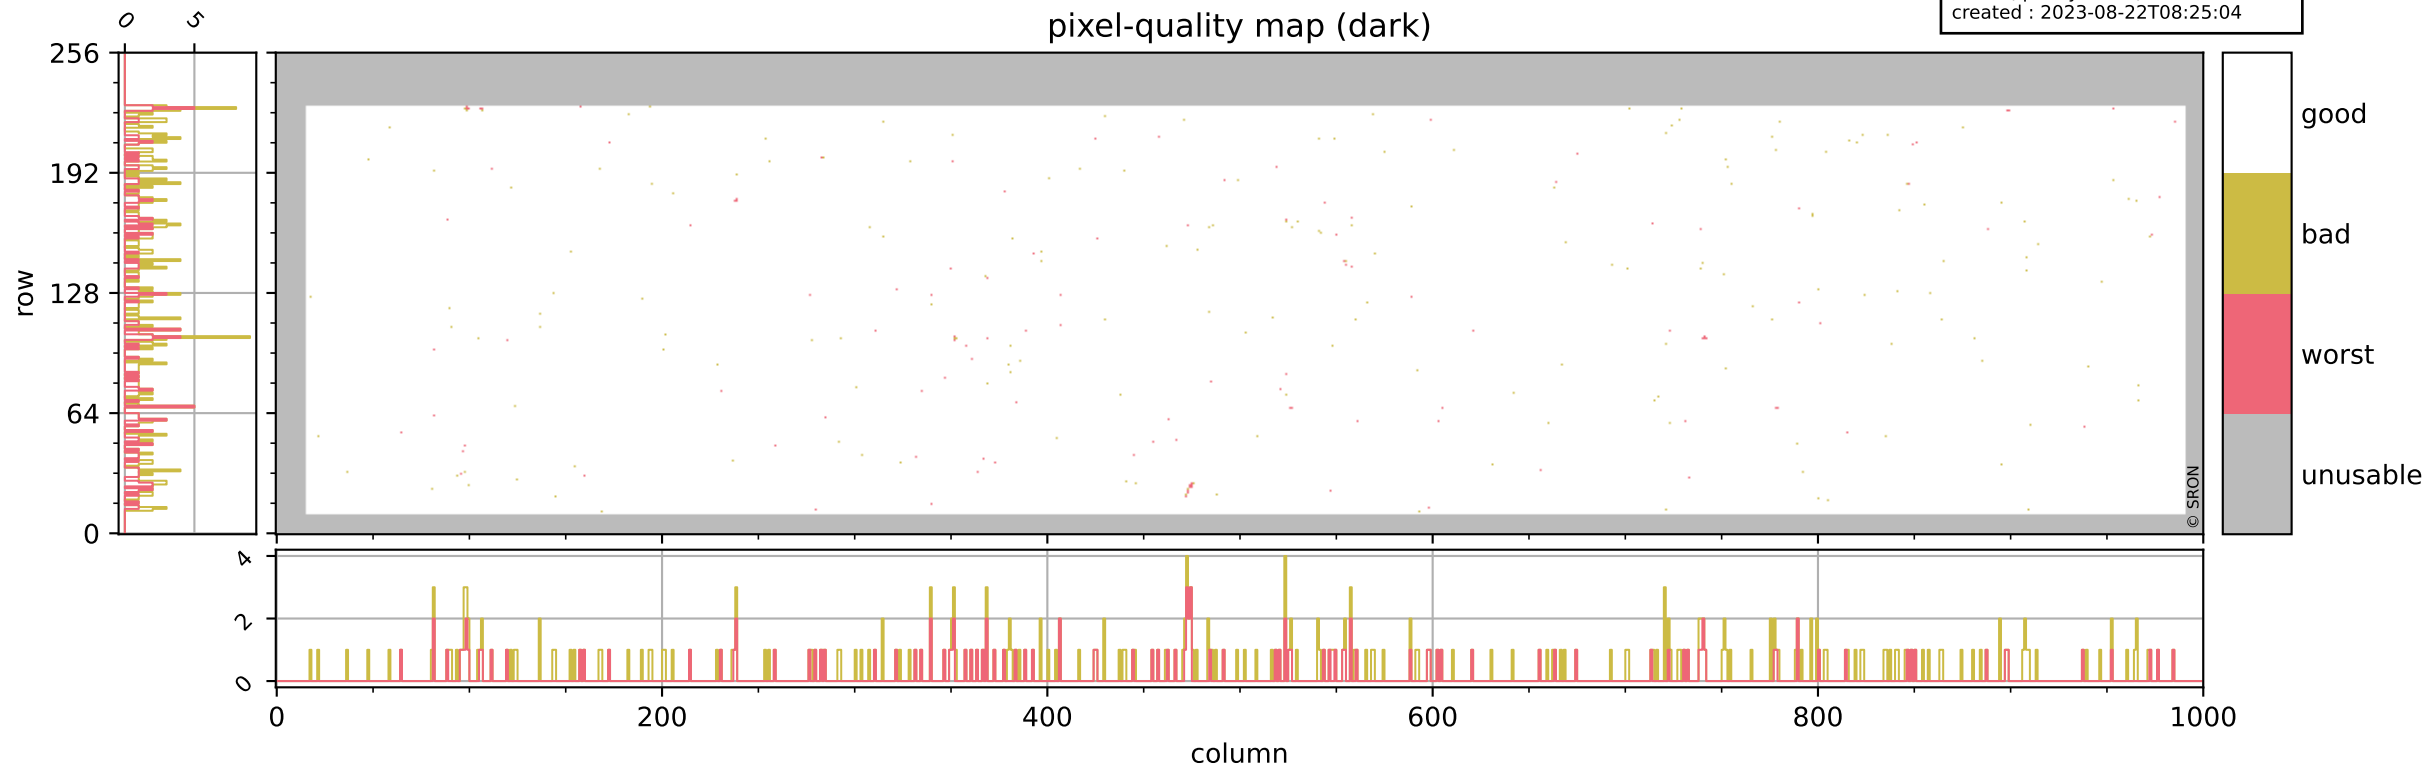

Tropomi SWIR pixel quality (official)

orbits : 20 in [19852, 19897]
coverage : 2021-08-12 / 2021-08-15
bad (quality < 0.8) : 3770
worst (quality < 0.1) : 444
created : 2023-08-22T08:25:04

pixel-quality map

Tropomi SWIR pixel quality (official)

orbits : 20 in [19852, 19897]
coverage : 2021-08-12 / 2021-08-15
bad (quality < 0.8) : 295
worst (quality < 0.1) : 118
created : 2023-08-22T08:25:04

pixel-quality map (dark)

Tropomi SWIR pixel quality (official)

orbits : 20 in [19852, 19897]
coverage : 2021-08-12 / 2021-08-15
bad (quality < 0.8) : 3515
worst (quality < 0.1) : 363
created : 2023-08-22T08:25:04

pixel-quality map (noise average)

Tropomi SWIR pixel quality (official)

orbits : 20 in [19852, 19897]
coverage : 2021-08-12 / 2021-08-15
created : 2023-08-22T08:25:05

Histograms of pixel-quality

Tropomi SWIR pixel quality (official) ground-tracks of Sentinel-5P