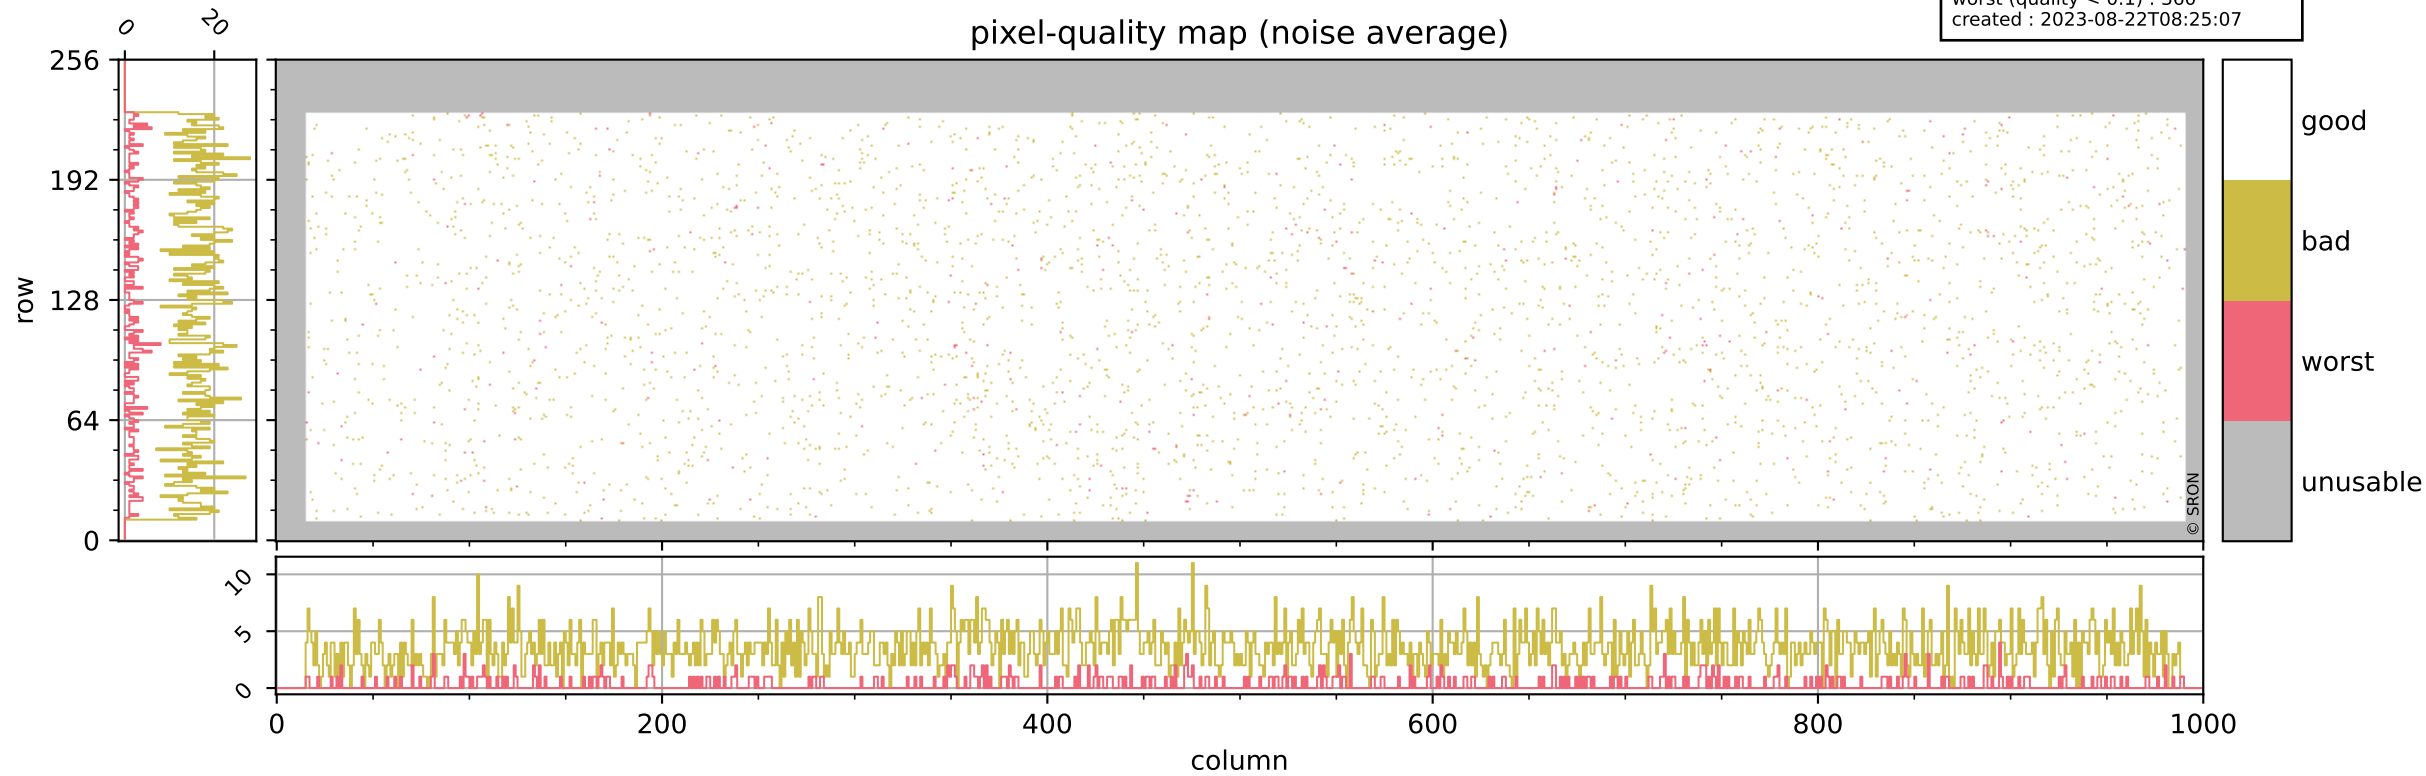

# Tropomi SWIR pixel quality (official)

orbits : 19 in [19867, 19912]  
coverage : 2021-08-13 / 2021-08-16  
bad (quality < 0.8) : 3789  
worst (quality < 0.1) : 442  
created : 2023-08-22T08:25:06

# Tropomi SWIR pixel quality (official)

orbits : 19 in [19867, 19912]  
coverage : 2021-08-13 / 2021-08-16  
bad (quality < 0.8) : 298  
worst (quality < 0.1) : 116  
created : 2023-08-22T08:25:07

# Tropomi SWIR pixel quality (official)

orbits : 19 in [19867, 19912]  
coverage : 2021-08-13 / 2021-08-16  
bad (quality < 0.8) : 3524  
worst (quality < 0.1) : 360  
created : 2023-08-22T08:25:07

## pixel-quality map (noise average)