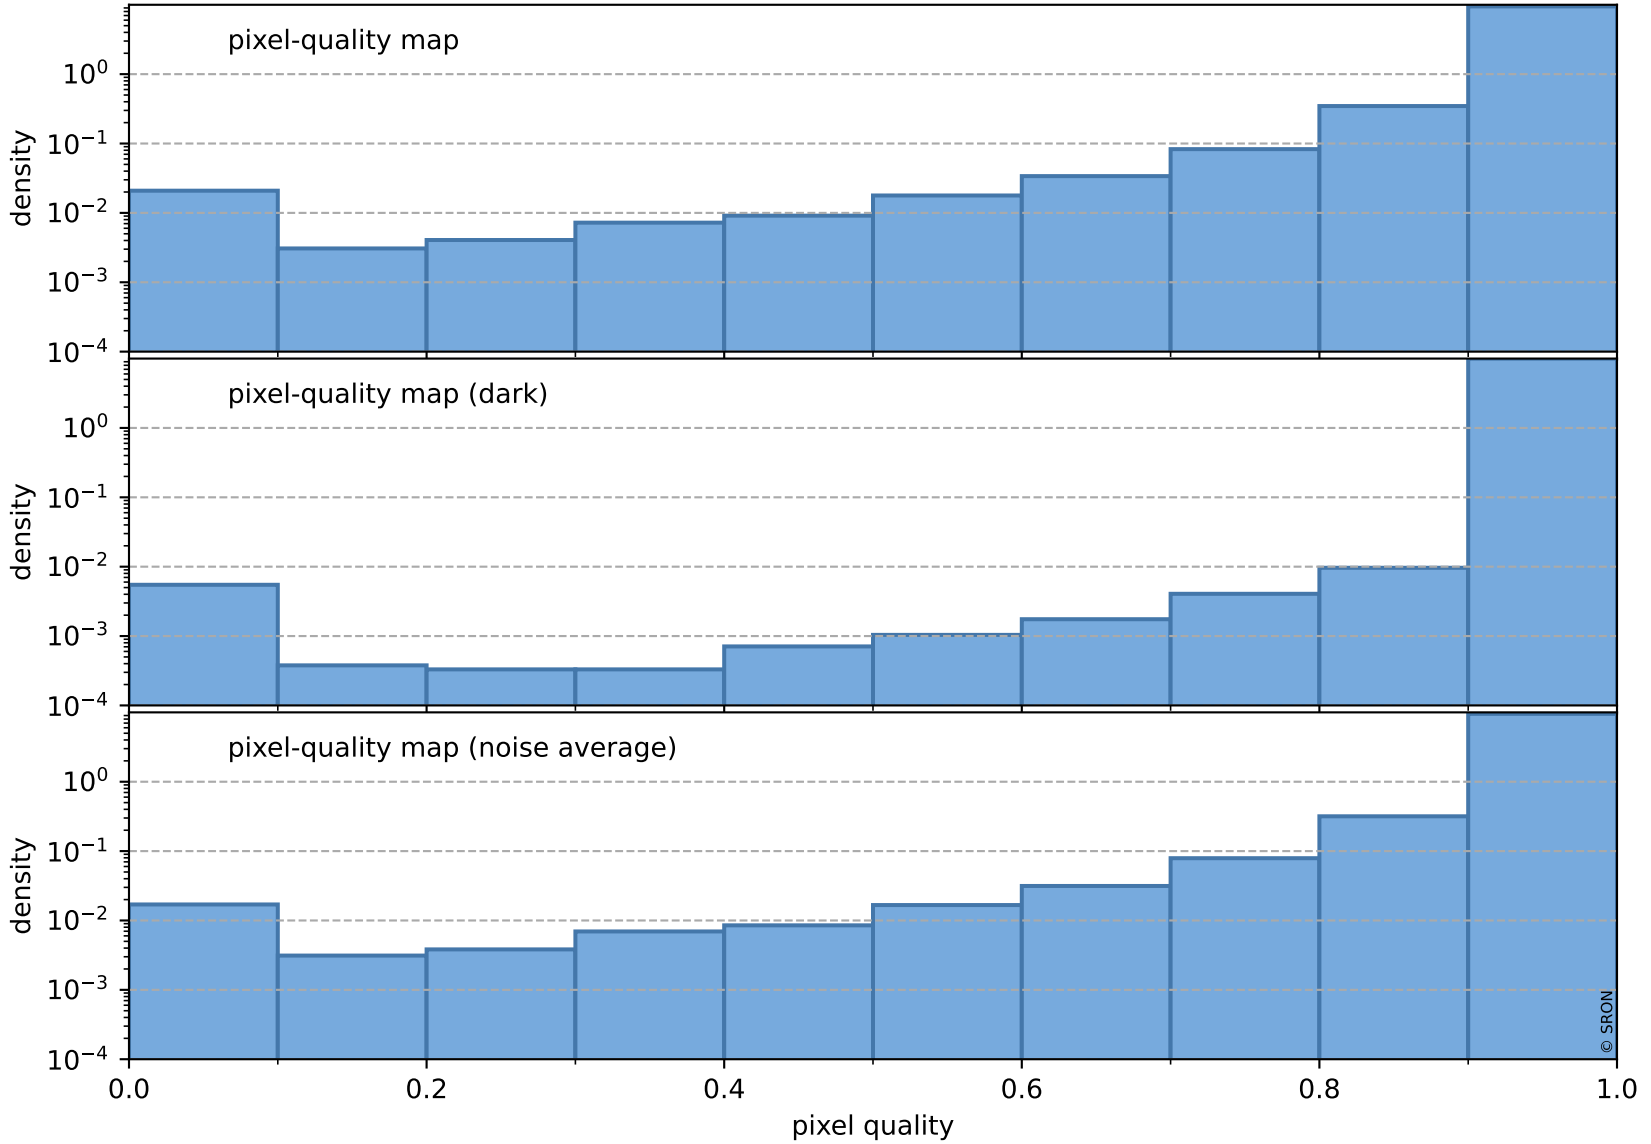

Tropomi SWIR pixel quality (official)

orbits : 19 in [19867, 19912]
coverage : 2021-08-13 / 2021-08-16
created : 2023-08-22T08:25:07

Histograms of pixel-quality