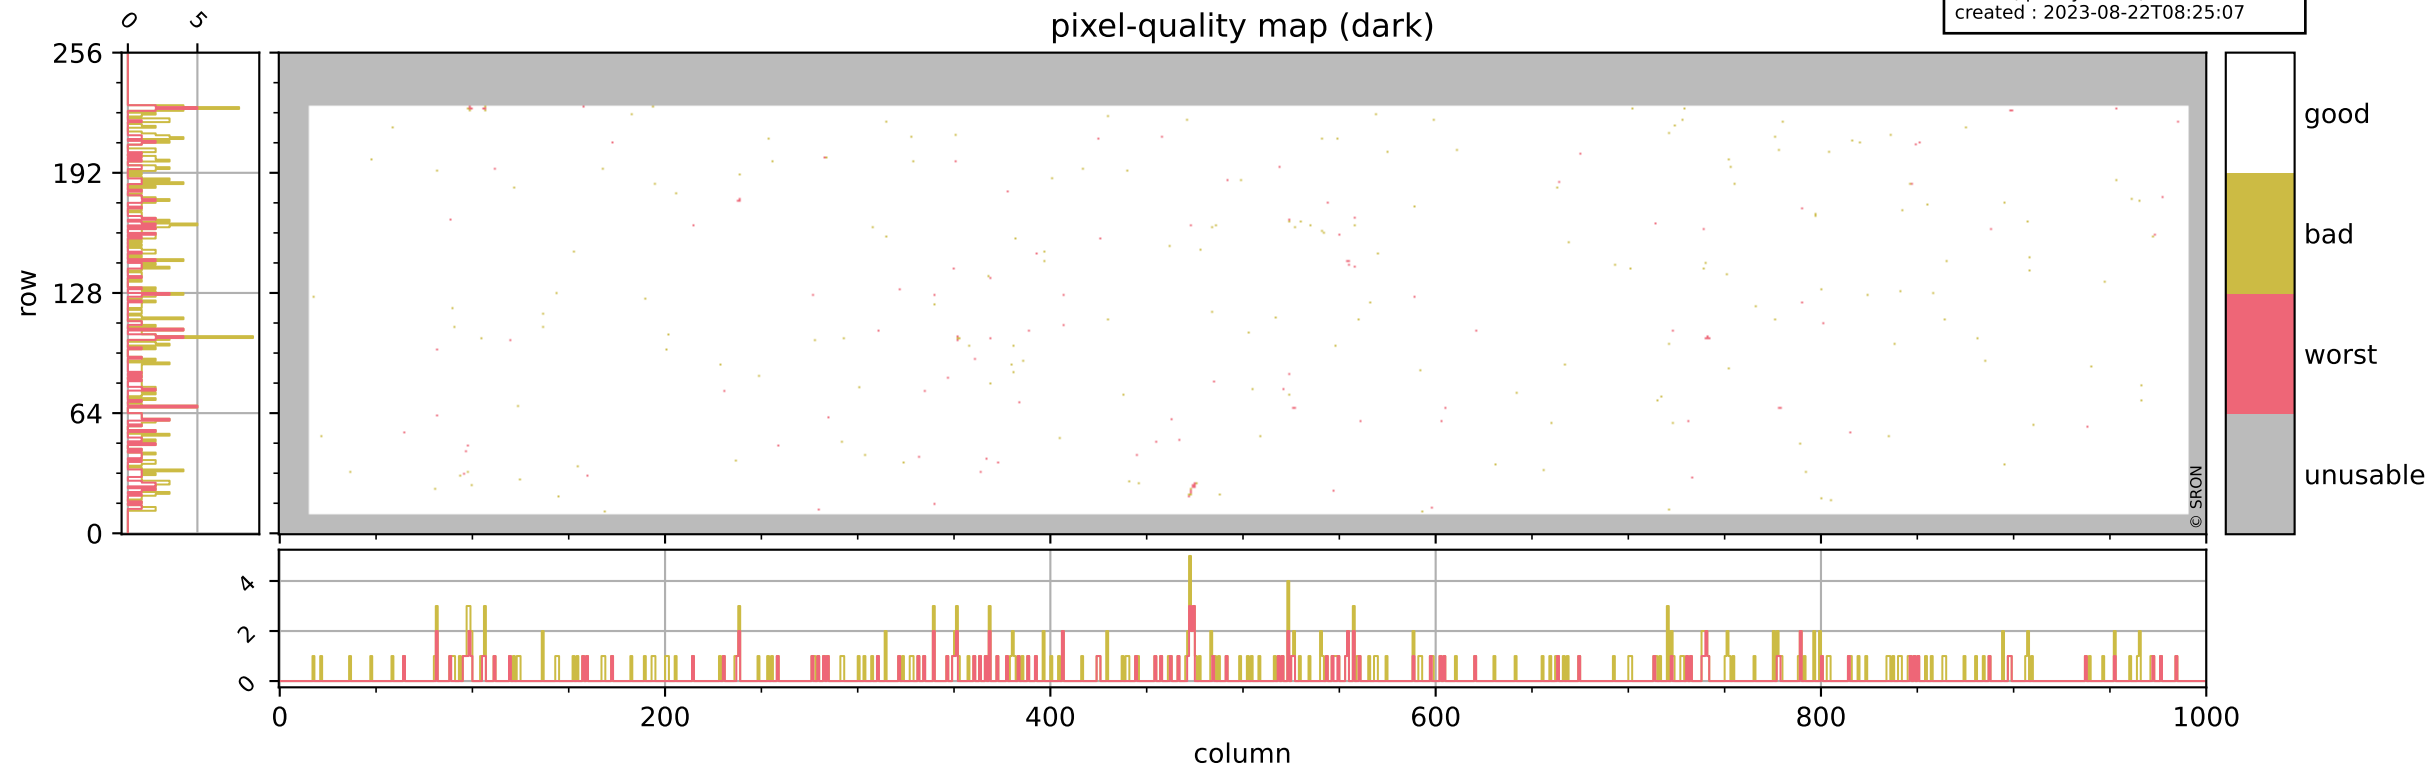

# Tropomi SWIR pixel quality (official)

orbits : 19 in [19867, 19912]  
coverage : 2021-08-13 / 2021-08-16  
bad (quality < 0.8) : 3789  
worst (quality < 0.1) : 442  
created : 2023-08-22T08:25:06

# Tropomi SWIR pixel quality (official)

orbits : 19 in [19867, 19912]  
coverage : 2021-08-13 / 2021-08-16  
bad (quality < 0.8) : 298  
worst (quality < 0.1) : 116  
created : 2023-08-22T08:25:07

# Tropomi SWIR pixel quality (official)

orbits : 19 in [19867, 19912]  
coverage : 2021-08-13 / 2021-08-16  
bad (quality < 0.8) : 3524  
worst (quality < 0.1) : 360  
created : 2023-08-22T08:25:07

## pixel-quality map (noise average)