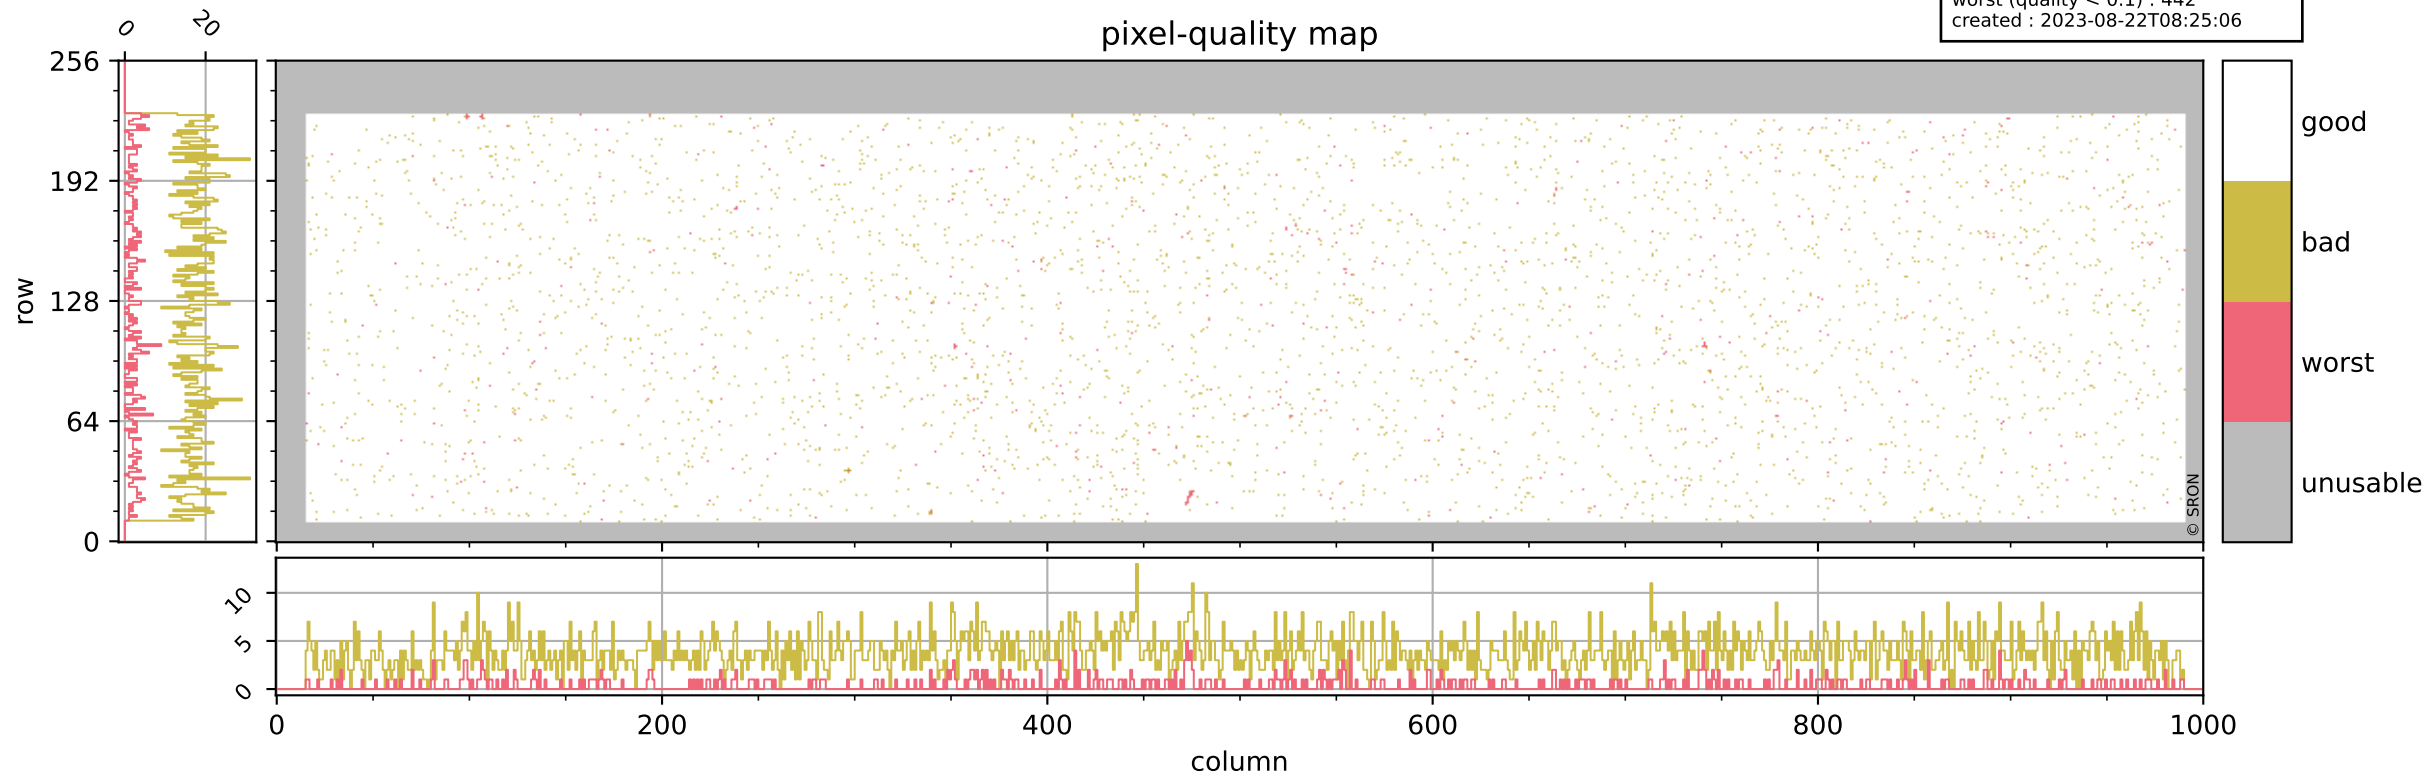

# Tropomi SWIR pixel quality (official)

orbits : 19 in [19867, 19912]  
coverage : 2021-08-13 / 2021-08-16  
bad (quality < 0.8) : 3789  
worst (quality < 0.1) : 442  
created : 2023-08-22T08:25:06

# Tropomi SWIR pixel quality (official)

orbits : 19 in [19867, 19912]  
coverage : 2021-08-13 / 2021-08-16  
bad (quality < 0.8) : 298  
worst (quality < 0.1) : 116  
created : 2023-08-22T08:25:07

# Tropomi SWIR pixel quality (official)

orbits : 19 in [19867, 19912]  
coverage : 2021-08-13 / 2021-08-16  
bad (quality < 0.8) : 3524  
worst (quality < 0.1) : 360  
created : 2023-08-22T08:25:07

# Tropomi SWIR pixel quality (official)

orbits : 19 in [19867, 19912]  
coverage : 2021-08-13 / 2021-08-16  
to good : 356  
good to bad : 1663  
to worst : 230  
created : 2023-08-22T08:25:07