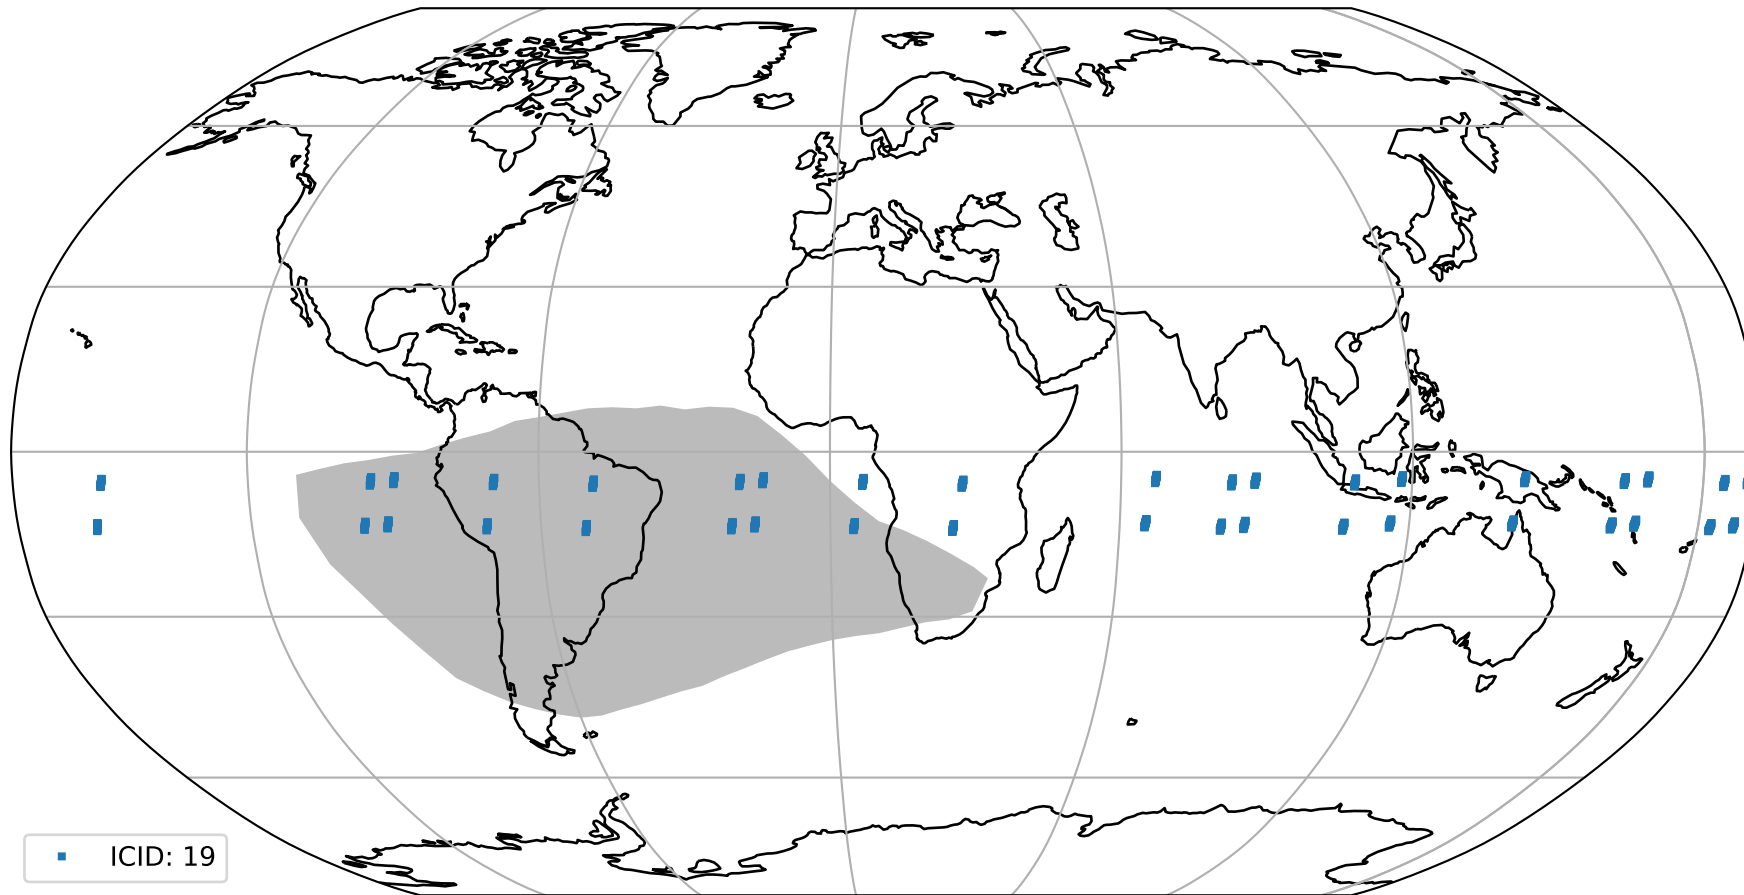

# Tropomi SWIR pixel quality (official)

orbits : 19 in [19867, 19912]  
coverage : 2021-08-13 / 2021-08-16  
created : 2023-08-22T08:25:07

## Histograms of pixel-quality

# Tropomi SWIR pixel quality (official) ground-tracks of Sentinel-5P

orbits : 19 in [19867, 19912]  
coverage : 2021-08-13 / 2021-08-16  
created : 2023-08-22T08:25:08

■ ICID: 19