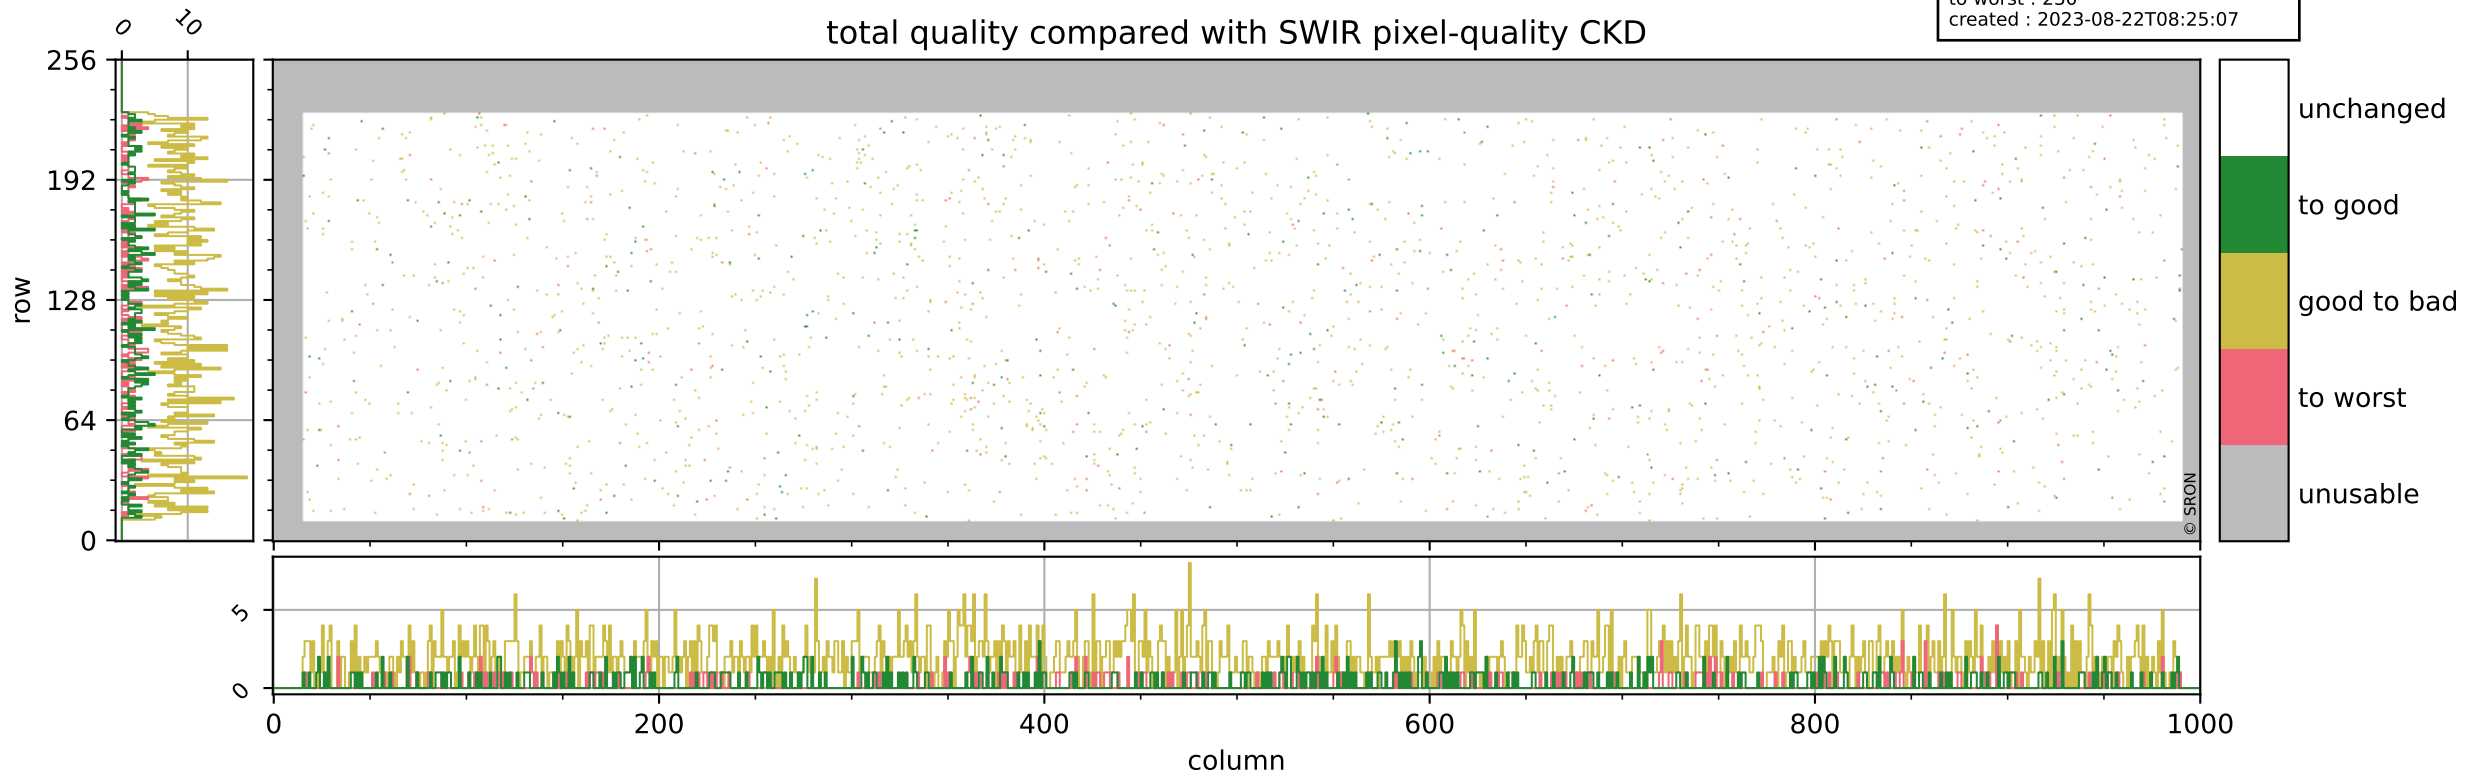

Tropomi SWIR pixel quality (official)

orbits : 19 in [19867, 19912]
coverage : 2021-08-13 / 2021-08-16
to good : 356
good to bad : 1663
to worst : 230
created : 2023-08-22T08:25:07

total quality compared with SWIR pixel-quality CKD