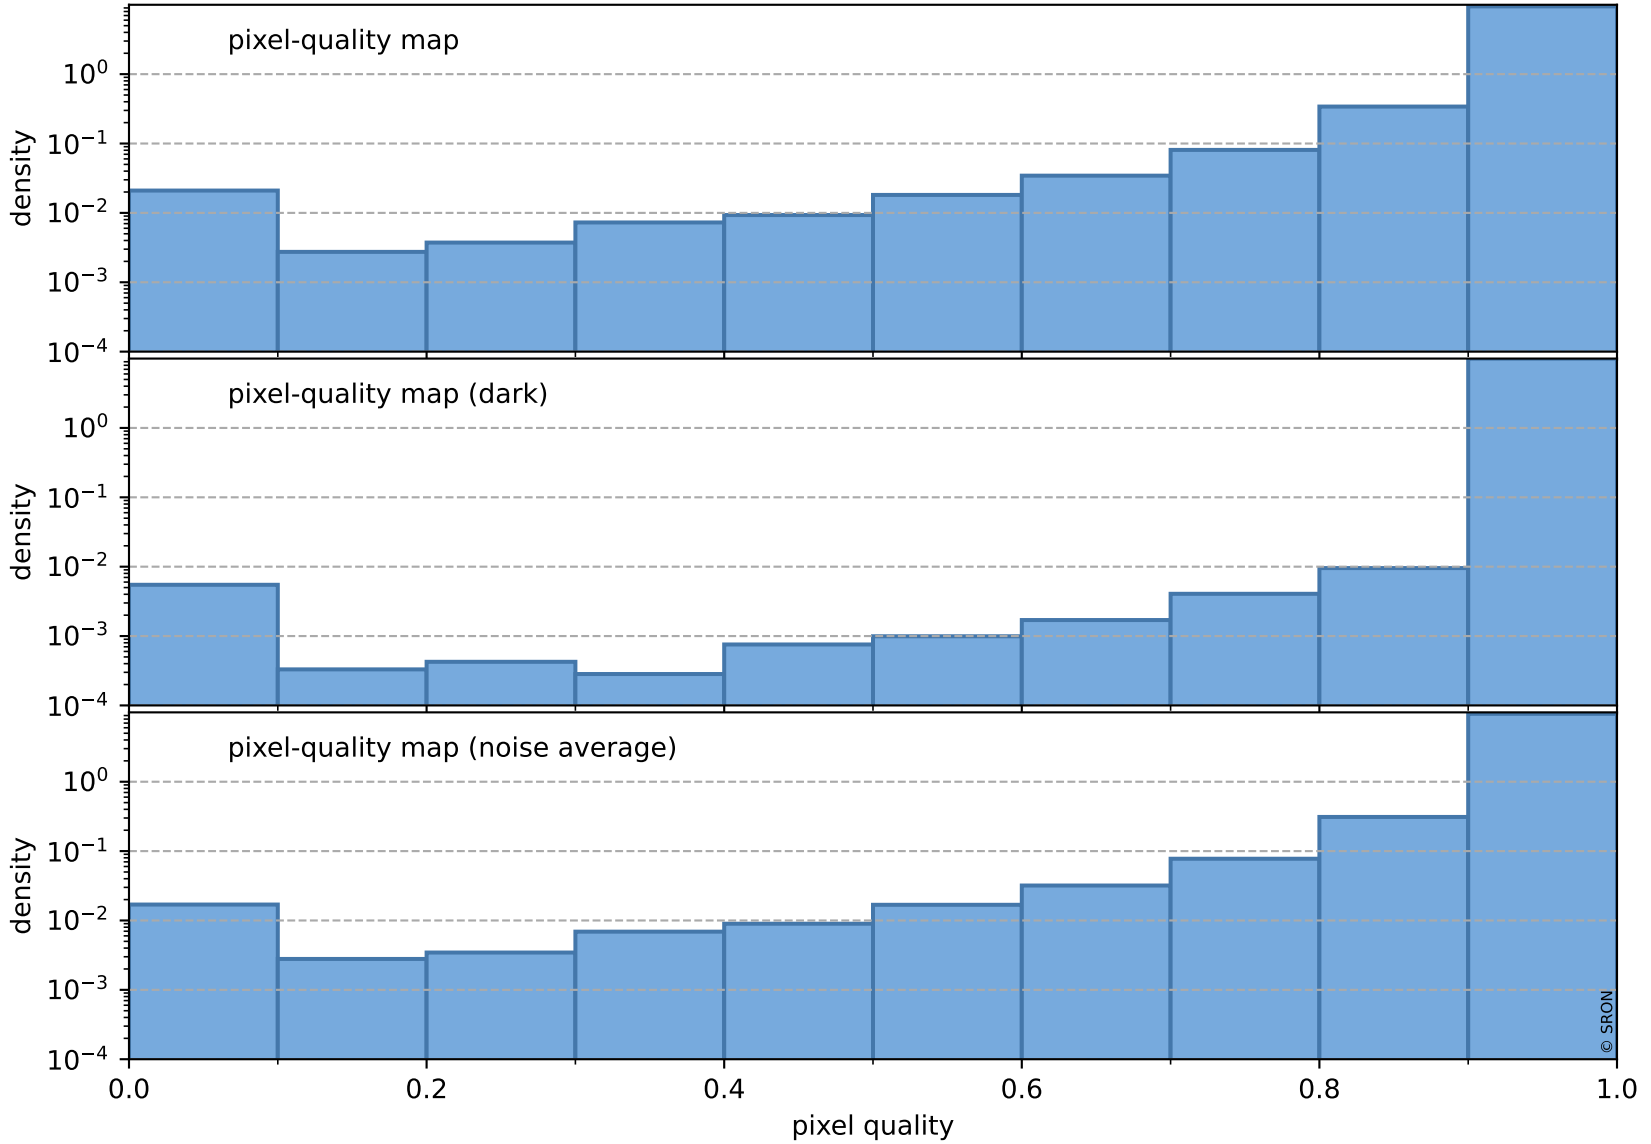

Tropomi SWIR pixel quality (official)

orbits : 19 in [19912, 19957]
coverage : 2021-08-16 / 2021-08-20
to good : 356
good to bad : 1626
to worst : 237
created : 2023-08-22T08:25:14

total quality compared with SWIR pixel-quality CKD

Tropomi SWIR pixel quality (official)

orbits : 19 in [19912, 19957]
coverage : 2021-08-16 / 2021-08-20
created : 2023-08-22T08:25:15

Histograms of pixel-quality

Tropomi SWIR pixel quality (official) ground-tracks of Sentinel-5P

orbits : 19 in [19912, 19957]
coverage : 2021-08-16 / 2021-08-20
created : 2023-08-22T08:25:15

Tropomi SWIR pixel quality (official)

orbits : [2827, 19957]
coverage : 2018-04-30 / 2021-08-20
created : 2023-08-22T08:25:15