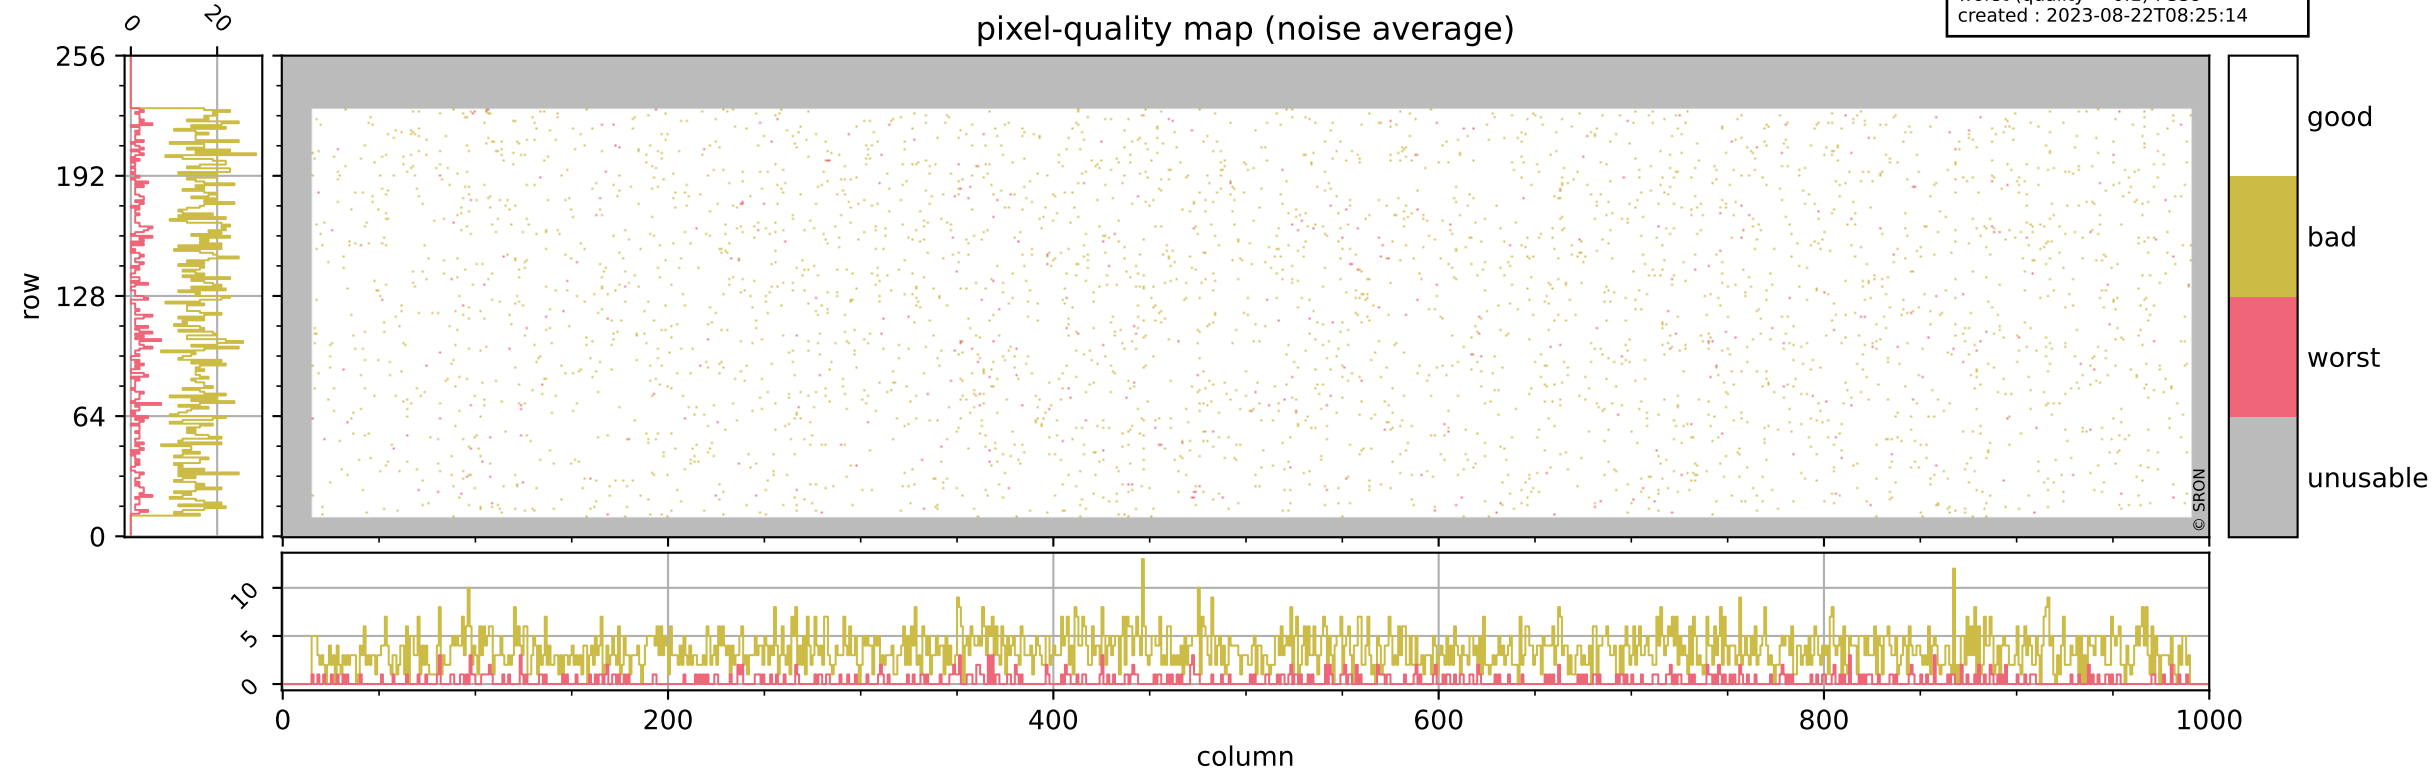

Tropomi SWIR pixel quality (official)

orbits : 19 in [19912, 19957]
coverage : 2021-08-16 / 2021-08-20
bad (quality < 0.8) : 297
worst (quality < 0.1) : 116
created : 2023-08-22T08:25:14

pixel-quality map (dark)

Tropomi SWIR pixel quality (official)

orbits : 19 in [19912, 19957]
coverage : 2021-08-16 / 2021-08-20
bad (quality < 0.8) : 3500
worst (quality < 0.1) : 359
created : 2023-08-22T08:25:14

pixel-quality map (noise average)

Tropomi SWIR pixel quality (official)

orbits : 19 in [19912, 19957]
coverage : 2021-08-16 / 2021-08-20
to good : 356
good to bad : 1626
to worst : 237
created : 2023-08-22T08:25:14

total quality compared with SWIR pixel-quality CKD

Tropomi SWIR pixel quality (official)

orbits : 19 in [19912, 19957]
coverage : 2021-08-16 / 2021-08-20
created : 2023-08-22T08:25:15

Histograms of pixel-quality

Tropomi SWIR pixel quality (official) ground-tracks of Sentinel-5P