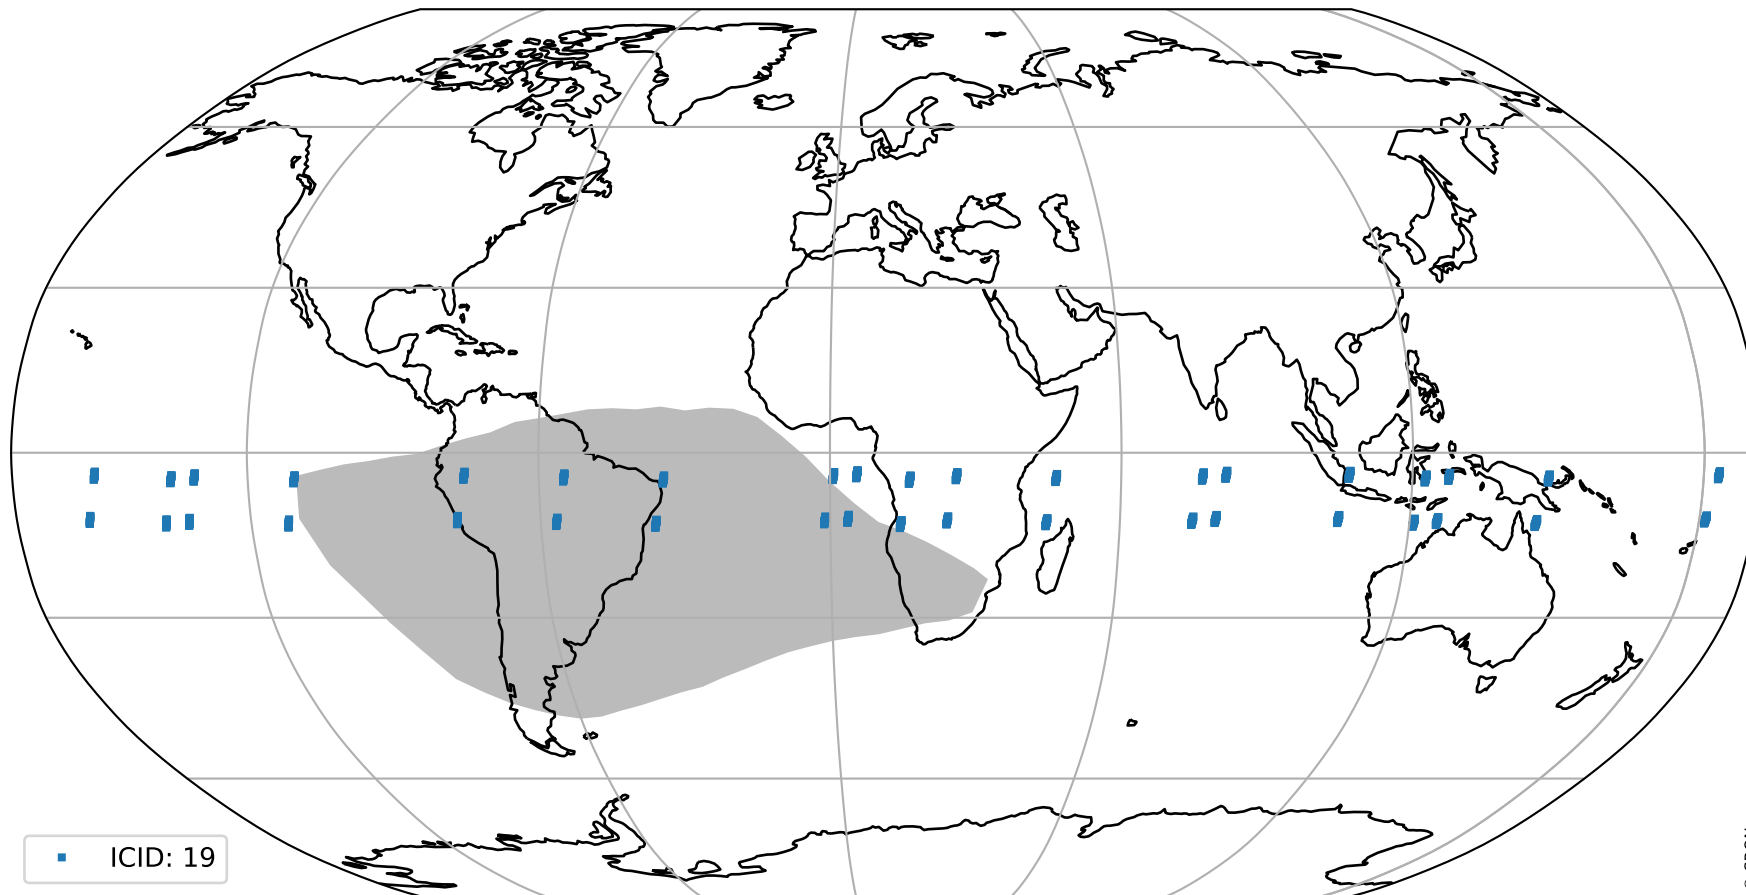

Tropomi SWIR pixel quality (official)

orbits : 19 in [19912, 19957]
coverage : 2021-08-16 / 2021-08-20
to good : 356
good to bad : 1626
to worst : 237
created : 2023-08-22T08:25:14

total quality compared with SWIR pixel-quality CKD

Tropomi SWIR pixel quality (official)

orbits : 19 in [19912, 19957]
coverage : 2021-08-16 / 2021-08-20
created : 2023-08-22T08:25:15

Histograms of pixel-quality

Tropomi SWIR pixel quality (official) ground-tracks of Sentinel-5P

orbits : 19 in [19912, 19957]
coverage : 2021-08-16 / 2021-08-20
created : 2023-08-22T08:25:15

Tropomi SWIR pixel quality (official)

orbits : [2827, 19957]
coverage : 2018-04-30 / 2021-08-20
created : 2023-08-22T08:25:15