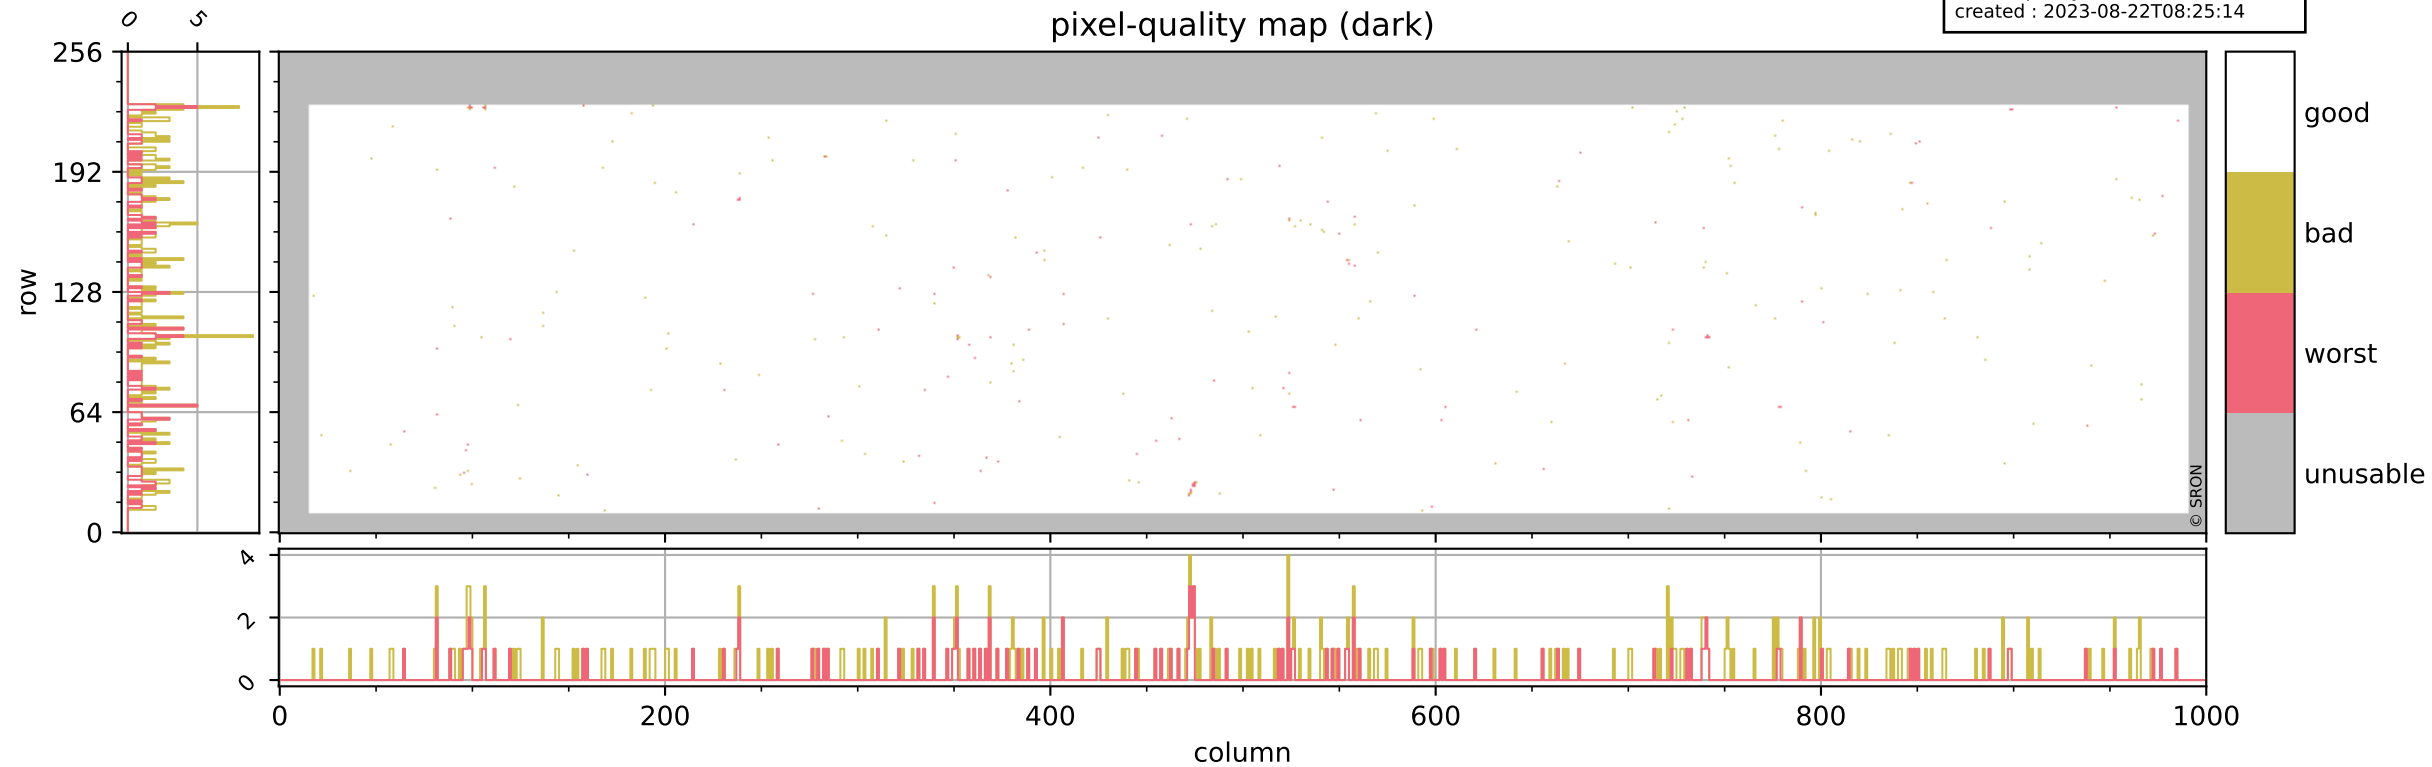

Tropomi SWIR pixel quality (official)

orbits : 19 in [19912, 19957]
coverage : 2021-08-16 / 2021-08-20
bad (quality < 0.8) : 3755
worst (quality < 0.1) : 444
created : 2023-08-22T08:25:14

pixel-quality map

Tropomi SWIR pixel quality (official)

orbits : 19 in [19912, 19957]
coverage : 2021-08-16 / 2021-08-20
bad (quality < 0.8) : 297
worst (quality < 0.1) : 116
created : 2023-08-22T08:25:14

pixel-quality map (dark)

Tropomi SWIR pixel quality (official)

orbits : 19 in [19912, 19957]
coverage : 2021-08-16 / 2021-08-20
bad (quality < 0.8) : 3500
worst (quality < 0.1) : 359
created : 2023-08-22T08:25:14

pixel-quality map (noise average)

Tropomi SWIR pixel quality (official)

orbits : 19 in [19912, 19957]
coverage : 2021-08-16 / 2021-08-20
created : 2023-08-22T08:25:15

Histograms of pixel-quality

Tropomi SWIR pixel quality (official) ground-tracks of Sentinel-5P