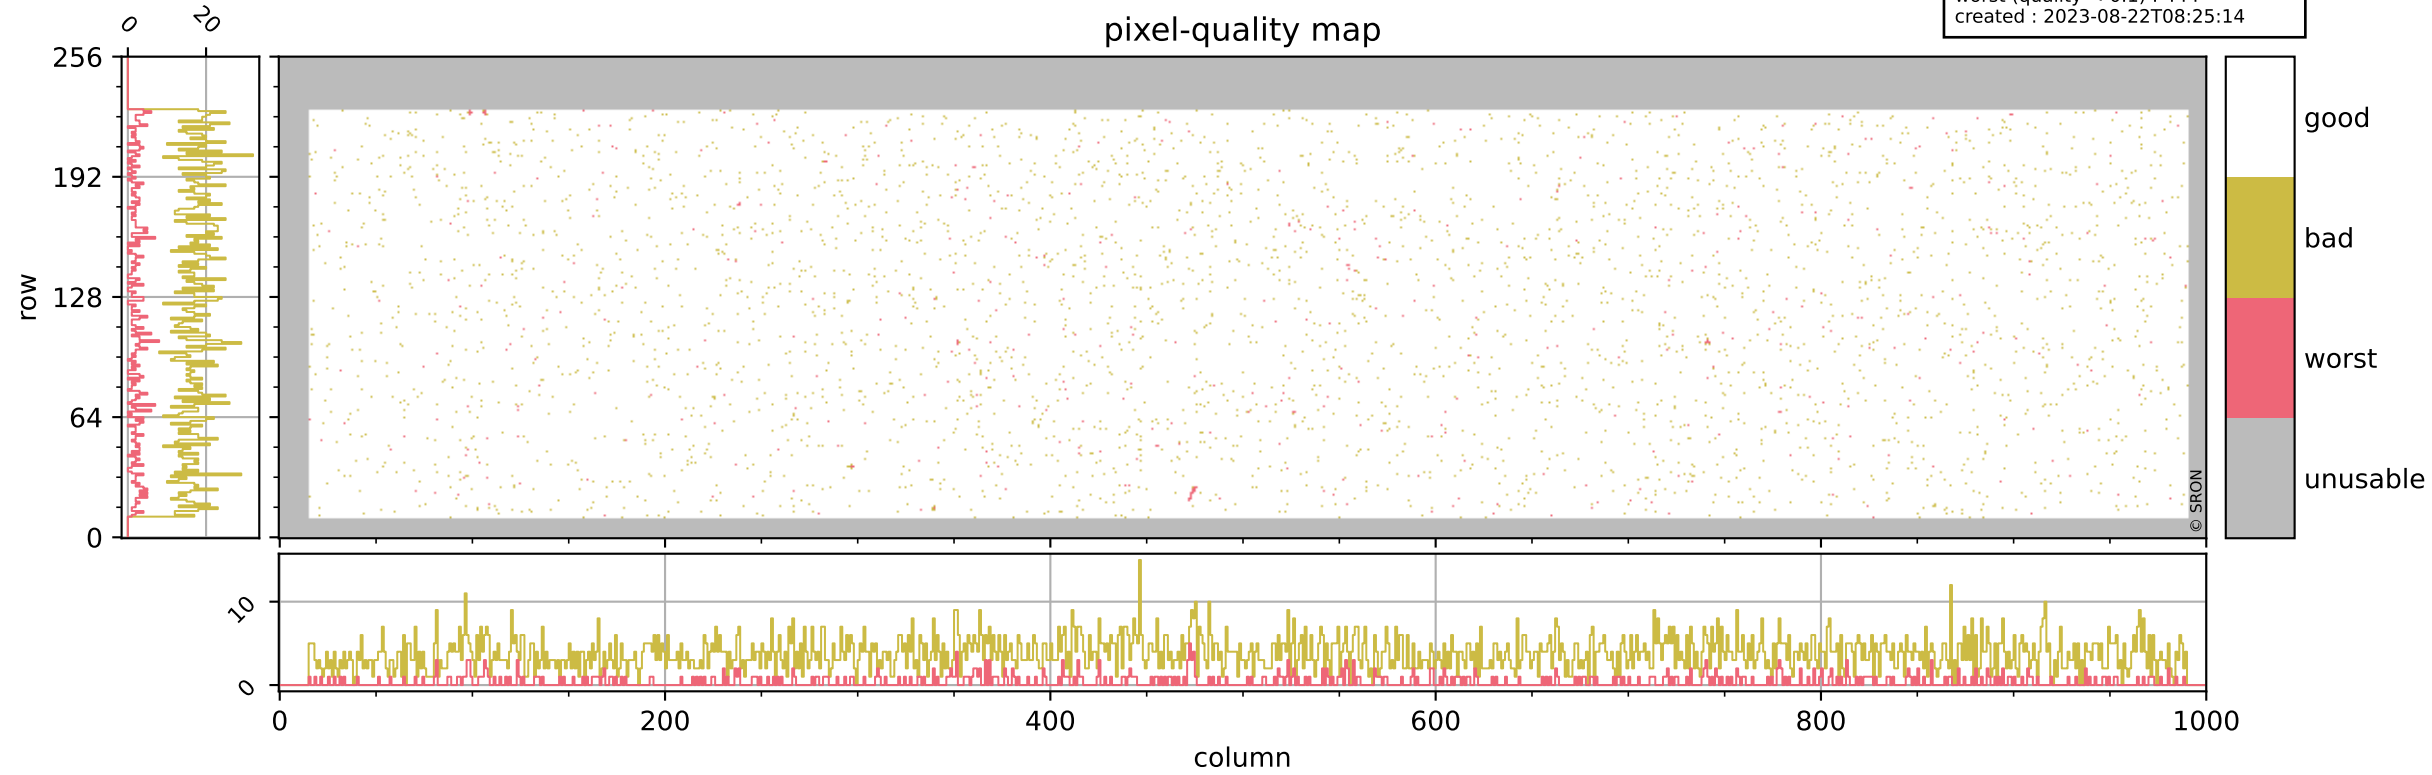

Tropomi SWIR pixel quality (official)

orbits : 19 in [19912, 19957]
coverage : 2021-08-16 / 2021-08-20
bad (quality < 0.8) : 3755
worst (quality < 0.1) : 444
created : 2023-08-22T08:25:14

pixel-quality map

Tropomi SWIR pixel quality (official)

orbits : 19 in [19912, 19957]
coverage : 2021-08-16 / 2021-08-20
bad (quality < 0.8) : 297
worst (quality < 0.1) : 116
created : 2023-08-22T08:25:14

pixel-quality map (dark)

Tropomi SWIR pixel quality (official)

orbits : 19 in [19912, 19957]
coverage : 2021-08-16 / 2021-08-20
bad (quality < 0.8) : 3500
worst (quality < 0.1) : 359
created : 2023-08-22T08:25:14

pixel-quality map (noise average)

Tropomi SWIR pixel quality (official)

orbits : 19 in [19912, 19957]
coverage : 2021-08-16 / 2021-08-20
created : 2023-08-22T08:25:15

Histograms of pixel-quality

Tropomi SWIR pixel quality (official) ground-tracks of Sentinel-5P