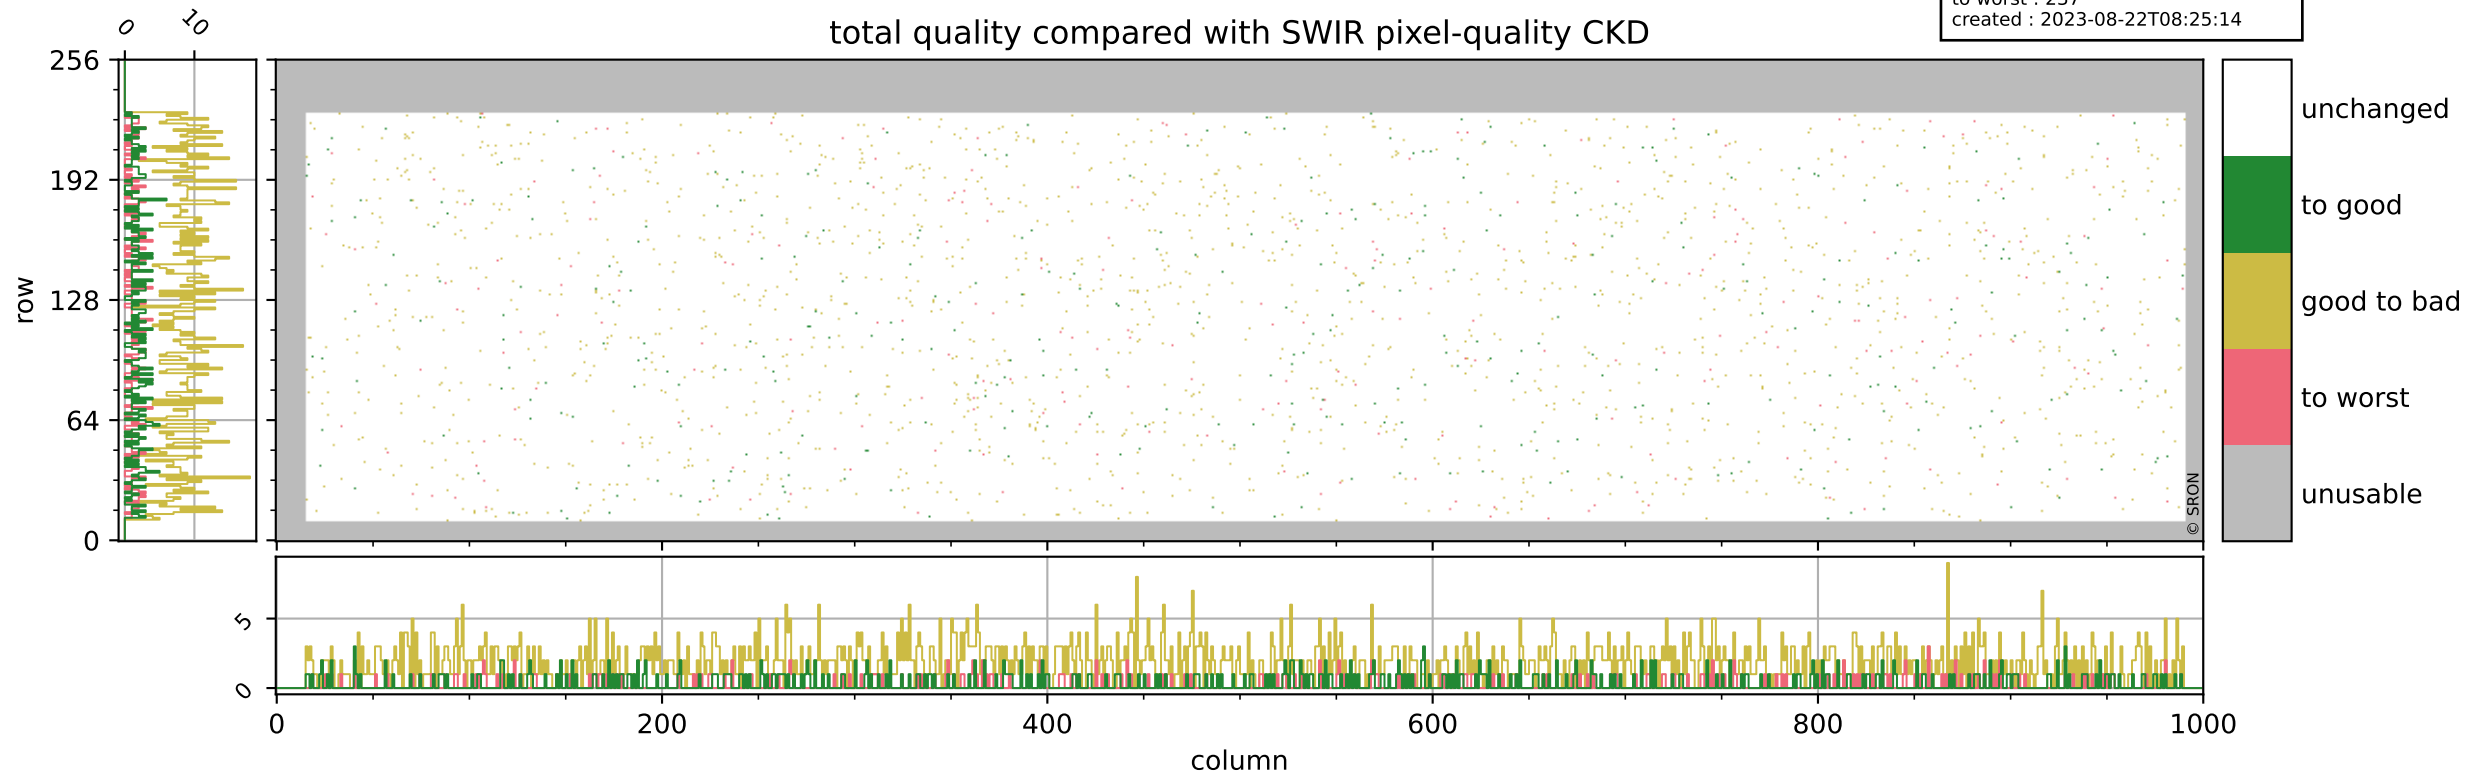

Tropomi SWIR pixel quality (official)

orbits : 19 in [19912, 19957]
coverage : 2021-08-16 / 2021-08-20
bad (quality < 0.8) : 297
worst (quality < 0.1) : 116
created : 2023-08-22T08:25:14

pixel-quality map (dark)

Tropomi SWIR pixel quality (official)

orbits : 19 in [19912, 19957]
coverage : 2021-08-16 / 2021-08-20
bad (quality < 0.8) : 3500
worst (quality < 0.1) : 359
created : 2023-08-22T08:25:14

pixel-quality map (noise average)

Tropomi SWIR pixel quality (official)

orbits : 19 in [19912, 19957]
coverage : 2021-08-16 / 2021-08-20
to good : 356
good to bad : 1626
to worst : 237
created : 2023-08-22T08:25:14

total quality compared with SWIR pixel-quality CKD

Tropomi SWIR pixel quality (official)

orbits : 19 in [19912, 19957]
coverage : 2021-08-16 / 2021-08-20
created : 2023-08-22T08:25:15

Histograms of pixel-quality

Tropomi SWIR pixel quality (official) ground-tracks of Sentinel-5P