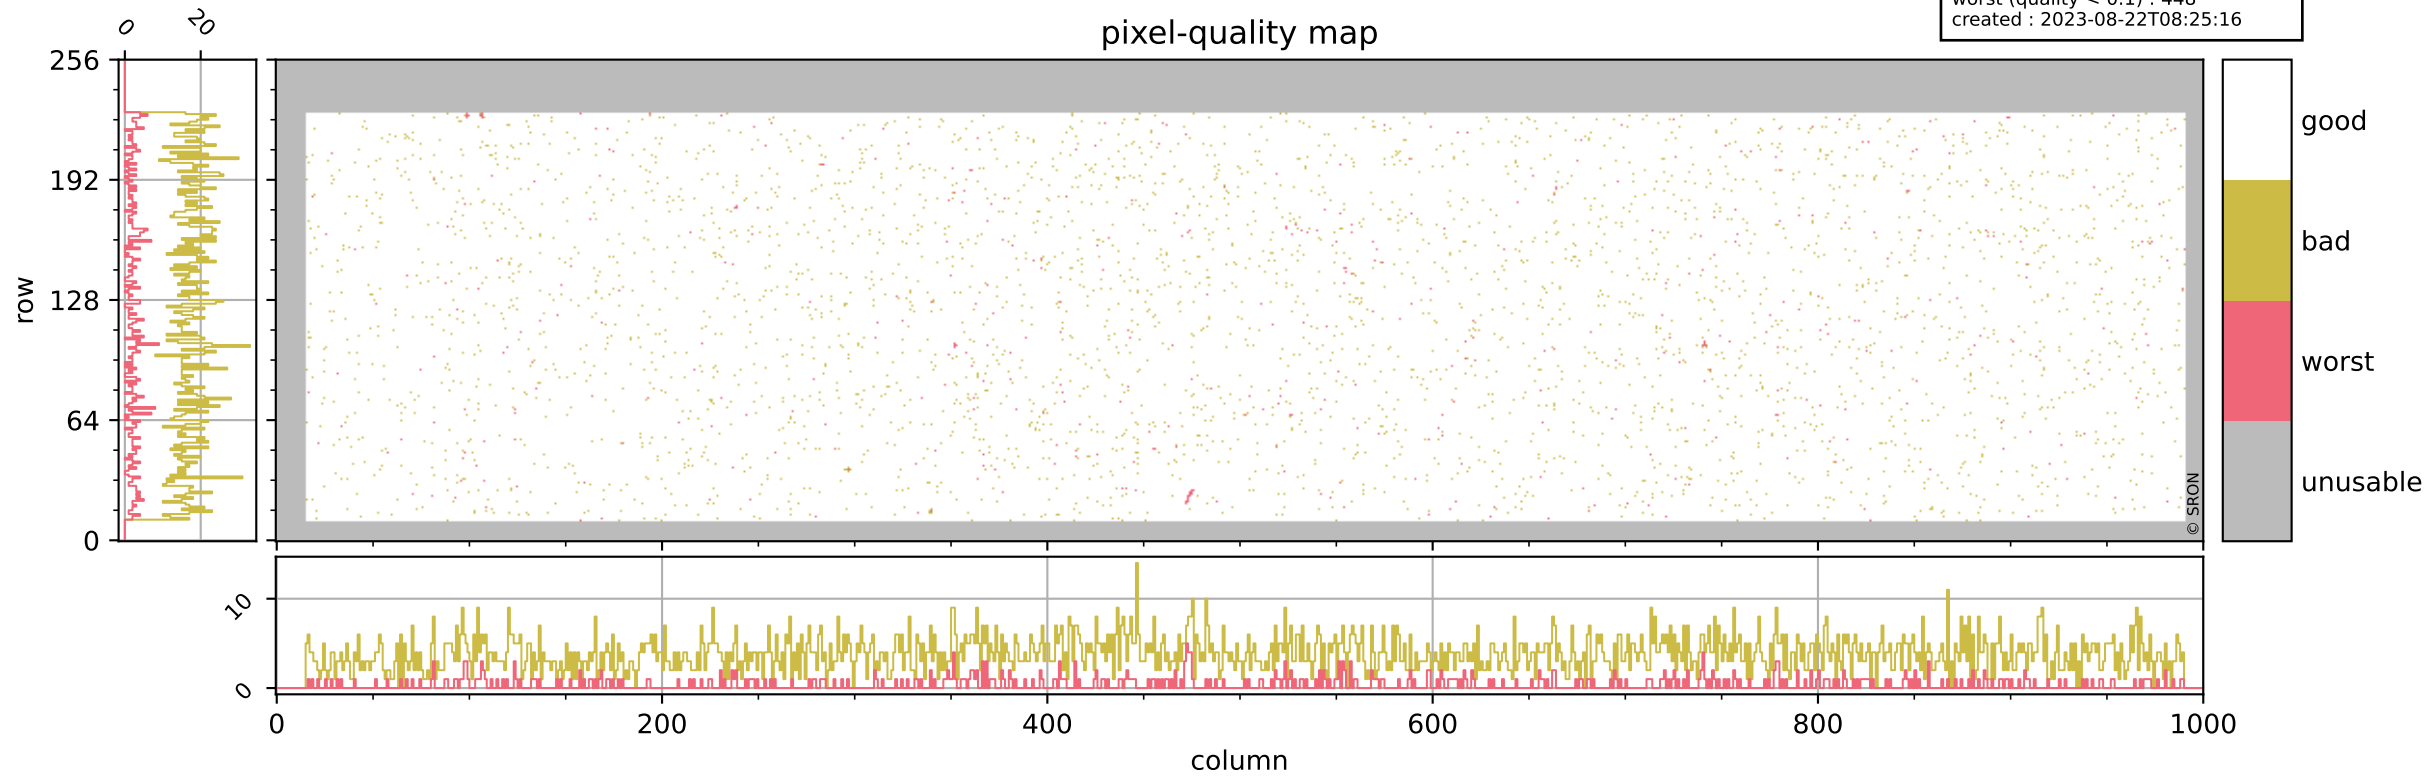

Tropomi SWIR pixel quality (official)

orbits : 18 in [19927, 19972]
coverage : 2021-08-18 / 2021-08-21
bad (quality < 0.8) : 3793
worst (quality < 0.1) : 448
created : 2023-08-22T08:25:16

pixel-quality map

Tropomi SWIR pixel quality (official)

orbits : 18 in [19927, 19972]
coverage : 2021-08-18 / 2021-08-21
bad (quality < 0.8) : 294
worst (quality < 0.1) : 116
created : 2023-08-22T08:25:16

pixel-quality map (dark)

Tropomi SWIR pixel quality (official)

orbits : 18 in [19927, 19972]
coverage : 2021-08-18 / 2021-08-21
bad (quality < 0.8) : 3535
worst (quality < 0.1) : 365
created : 2023-08-22T08:25:16

pixel-quality map (noise average)

Tropomi SWIR pixel quality (official)

orbits : 18 in [19927, 19972]
coverage : 2021-08-18 / 2021-08-21
to good : 365
good to bad : 1672
to worst : 240
created : 2023-08-22T08:25:17

total quality compared with SWIR pixel-quality CKD