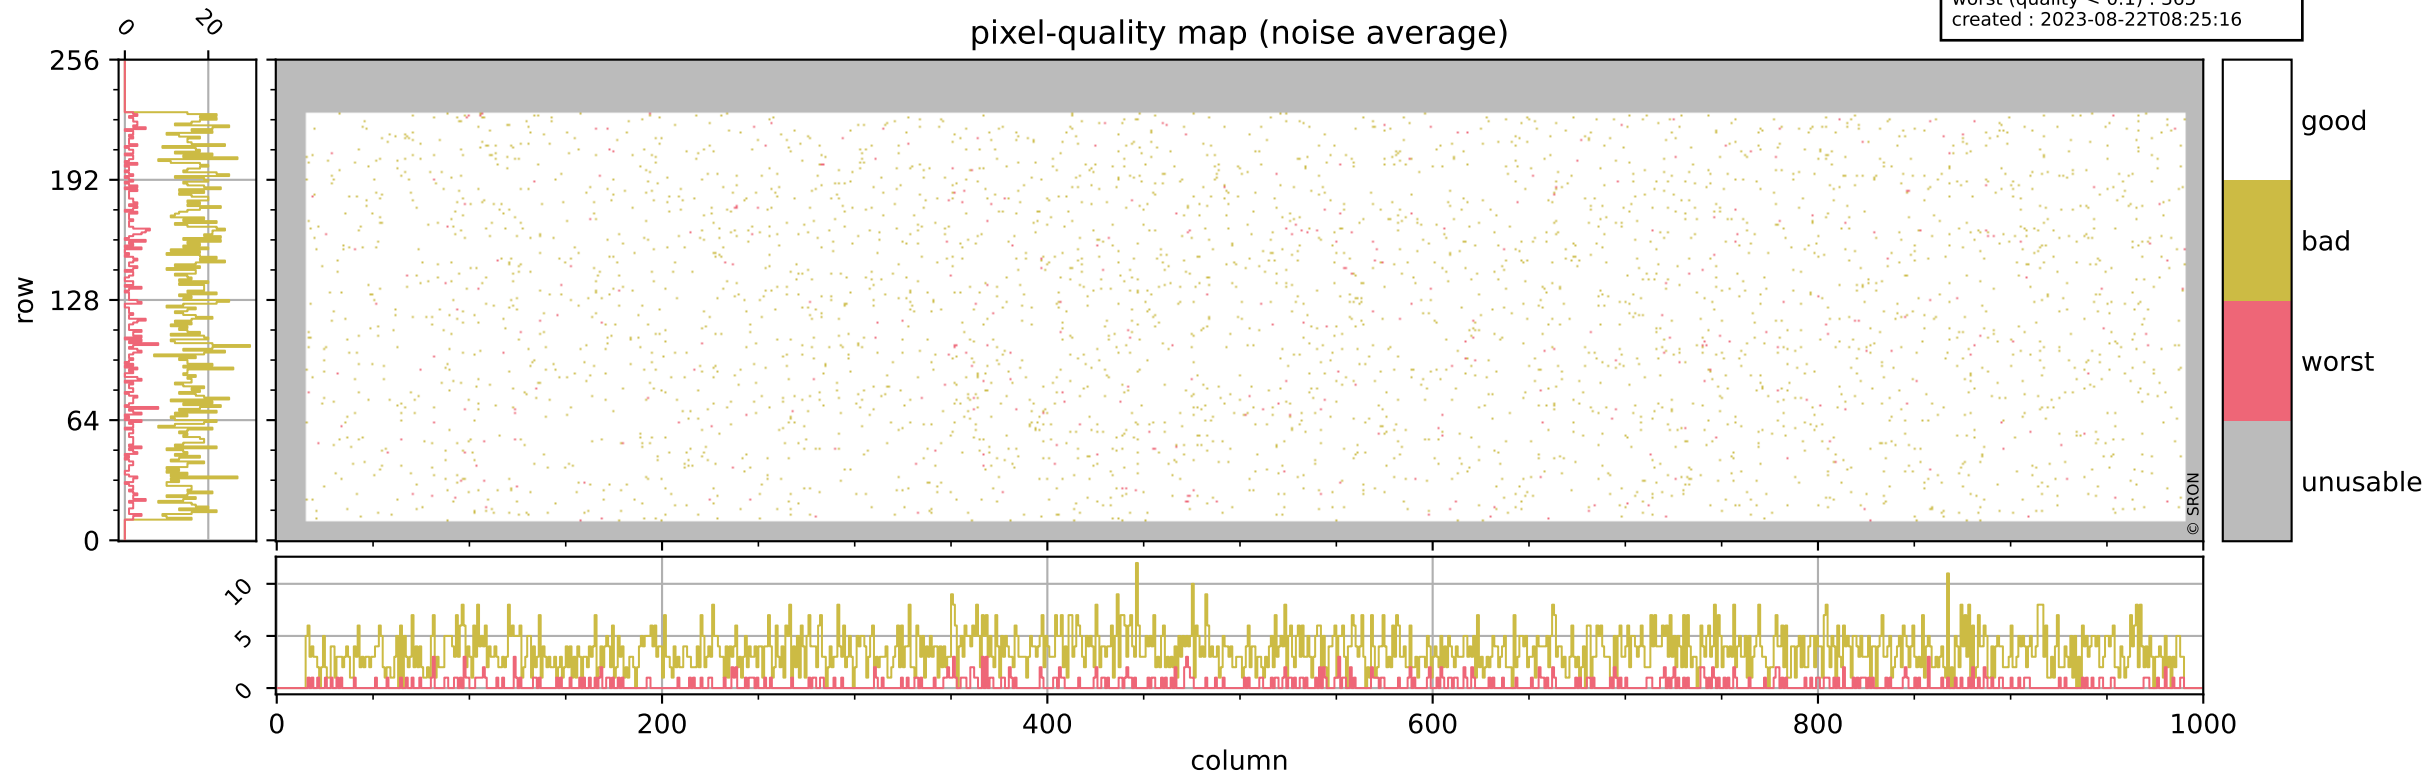

Tropomi SWIR pixel quality (official)

orbits : 18 in [19927, 19972]
coverage : 2021-08-18 / 2021-08-21
bad (quality < 0.8) : 294
worst (quality < 0.1) : 116
created : 2023-08-22T08:25:16

pixel-quality map (dark)

Tropomi SWIR pixel quality (official)

orbits : 18 in [19927, 19972]
coverage : 2021-08-18 / 2021-08-21
bad (quality < 0.8) : 3535
worst (quality < 0.1) : 365
created : 2023-08-22T08:25:16

pixel-quality map (noise average)

Tropomi SWIR pixel quality (official)

orbits : 18 in [19927, 19972]
coverage : 2021-08-18 / 2021-08-21
to good : 365
good to bad : 1672
to worst : 240
created : 2023-08-22T08:25:17

total quality compared with SWIR pixel-quality CKD

Tropomi SWIR pixel quality (official)

orbits : 18 in [19927, 19972]
coverage : 2021-08-18 / 2021-08-21
created : 2023-08-22T08:25:17

Histograms of pixel-quality

Tropomi SWIR pixel quality (official) ground-tracks of Sentinel-5P