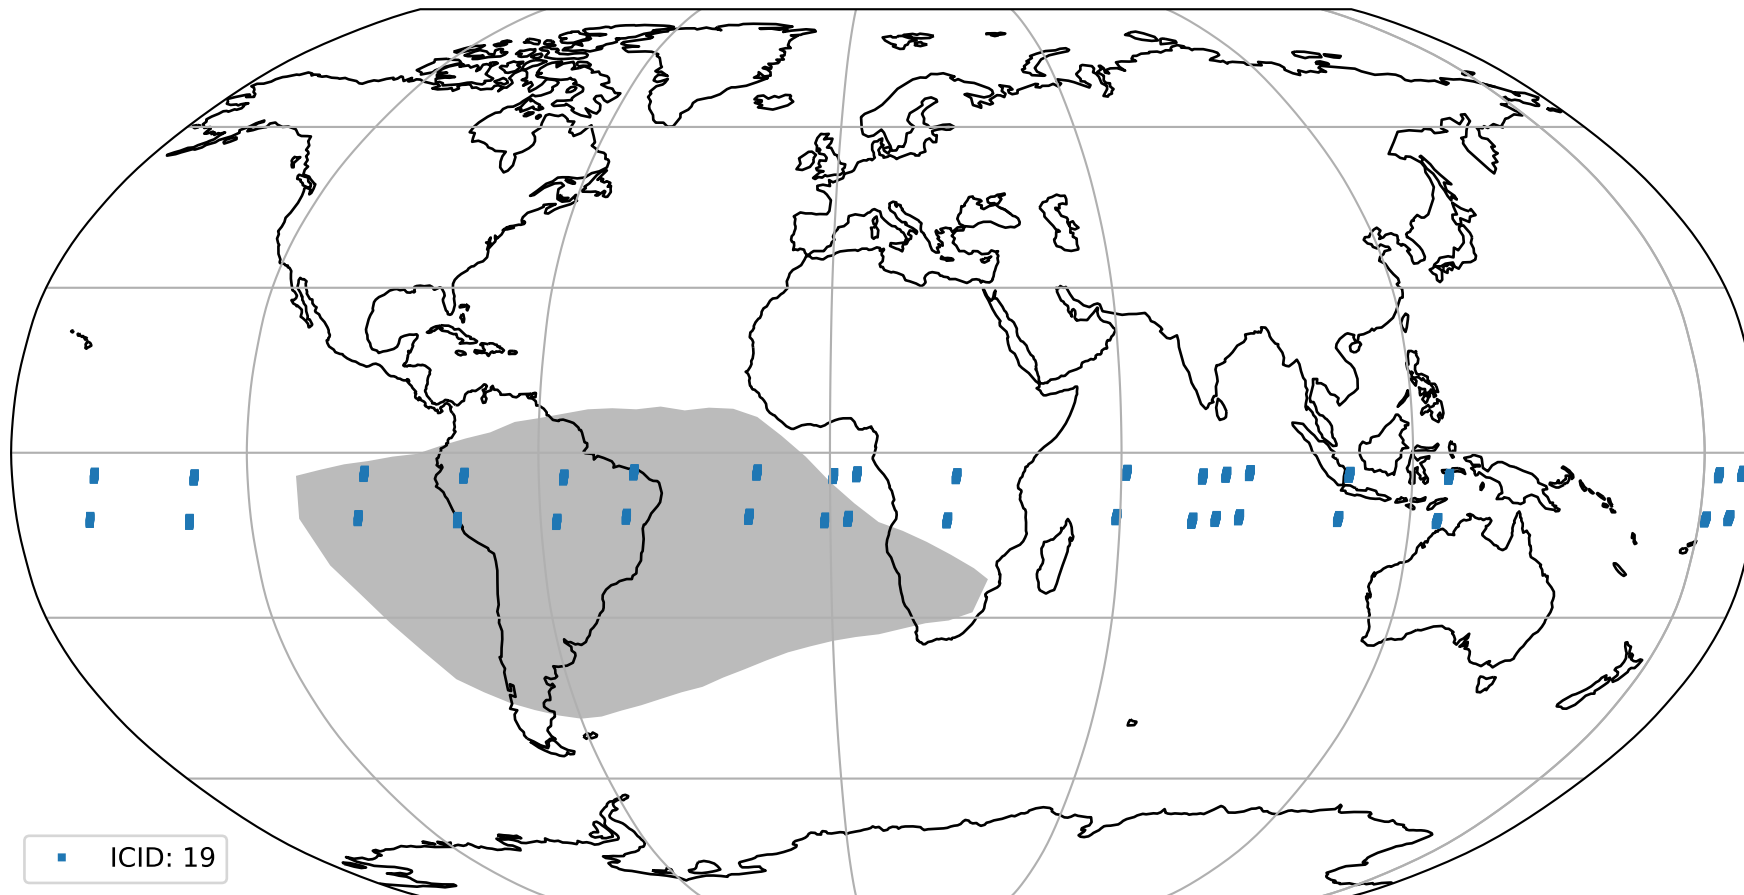

Tropomi SWIR pixel quality (official)

orbits : 18 in [19927, 19972]
coverage : 2021-08-18 / 2021-08-21
to good : 365
good to bad : 1672
to worst : 240
created : 2023-08-22T08:25:17

total quality compared with SWIR pixel-quality CKD

Tropomi SWIR pixel quality (official)

orbits : 18 in [19927, 19972]
coverage : 2021-08-18 / 2021-08-21
created : 2023-08-22T08:25:17

Histograms of pixel-quality

Tropomi SWIR pixel quality (official) ground-tracks of Sentinel-5P

orbits : 18 in [19927, 19972]
coverage : 2021-08-18 / 2021-08-21
created : 2023-08-22T08:25:17

Tropomi SWIR pixel quality (official)

orbits : [2827, 19972]
coverage : 2018-04-30 / 2021-08-21
created : 2023-08-22T08:25:18