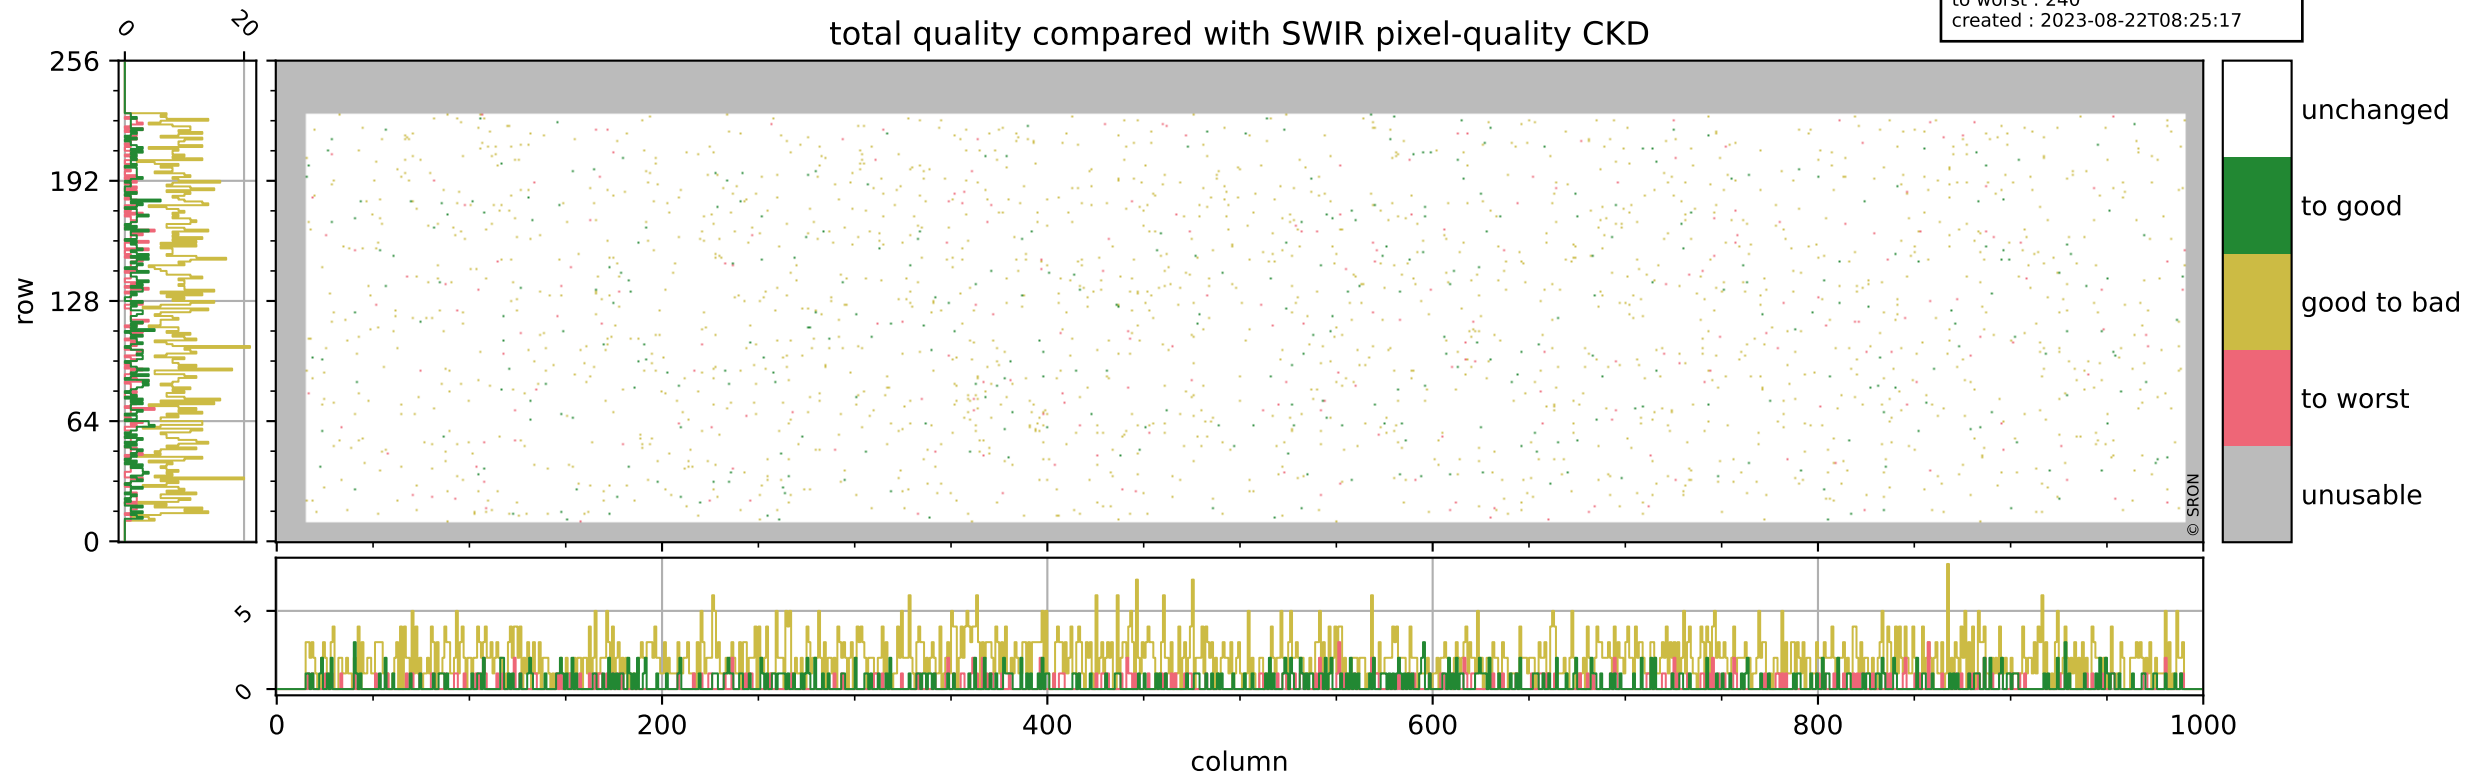

Tropomi SWIR pixel quality (official)

orbits : 18 in [19927, 19972]
coverage : 2021-08-18 / 2021-08-21
bad (quality < 0.8) : 294
worst (quality < 0.1) : 116
created : 2023-08-22T08:25:16

pixel-quality map (dark)

Tropomi SWIR pixel quality (official)

orbits : 18 in [19927, 19972]
coverage : 2021-08-18 / 2021-08-21
bad (quality < 0.8) : 3535
worst (quality < 0.1) : 365
created : 2023-08-22T08:25:16

pixel-quality map (noise average)

Tropomi SWIR pixel quality (official)

orbits : 18 in [19927, 19972]
coverage : 2021-08-18 / 2021-08-21
to good : 365
good to bad : 1672
to worst : 240
created : 2023-08-22T08:25:17

total quality compared with SWIR pixel-quality CKD

Tropomi SWIR pixel quality (official)

orbits : 18 in [19927, 19972]
coverage : 2021-08-18 / 2021-08-21
created : 2023-08-22T08:25:17

Histograms of pixel-quality

Tropomi SWIR pixel quality (official) ground-tracks of Sentinel-5P