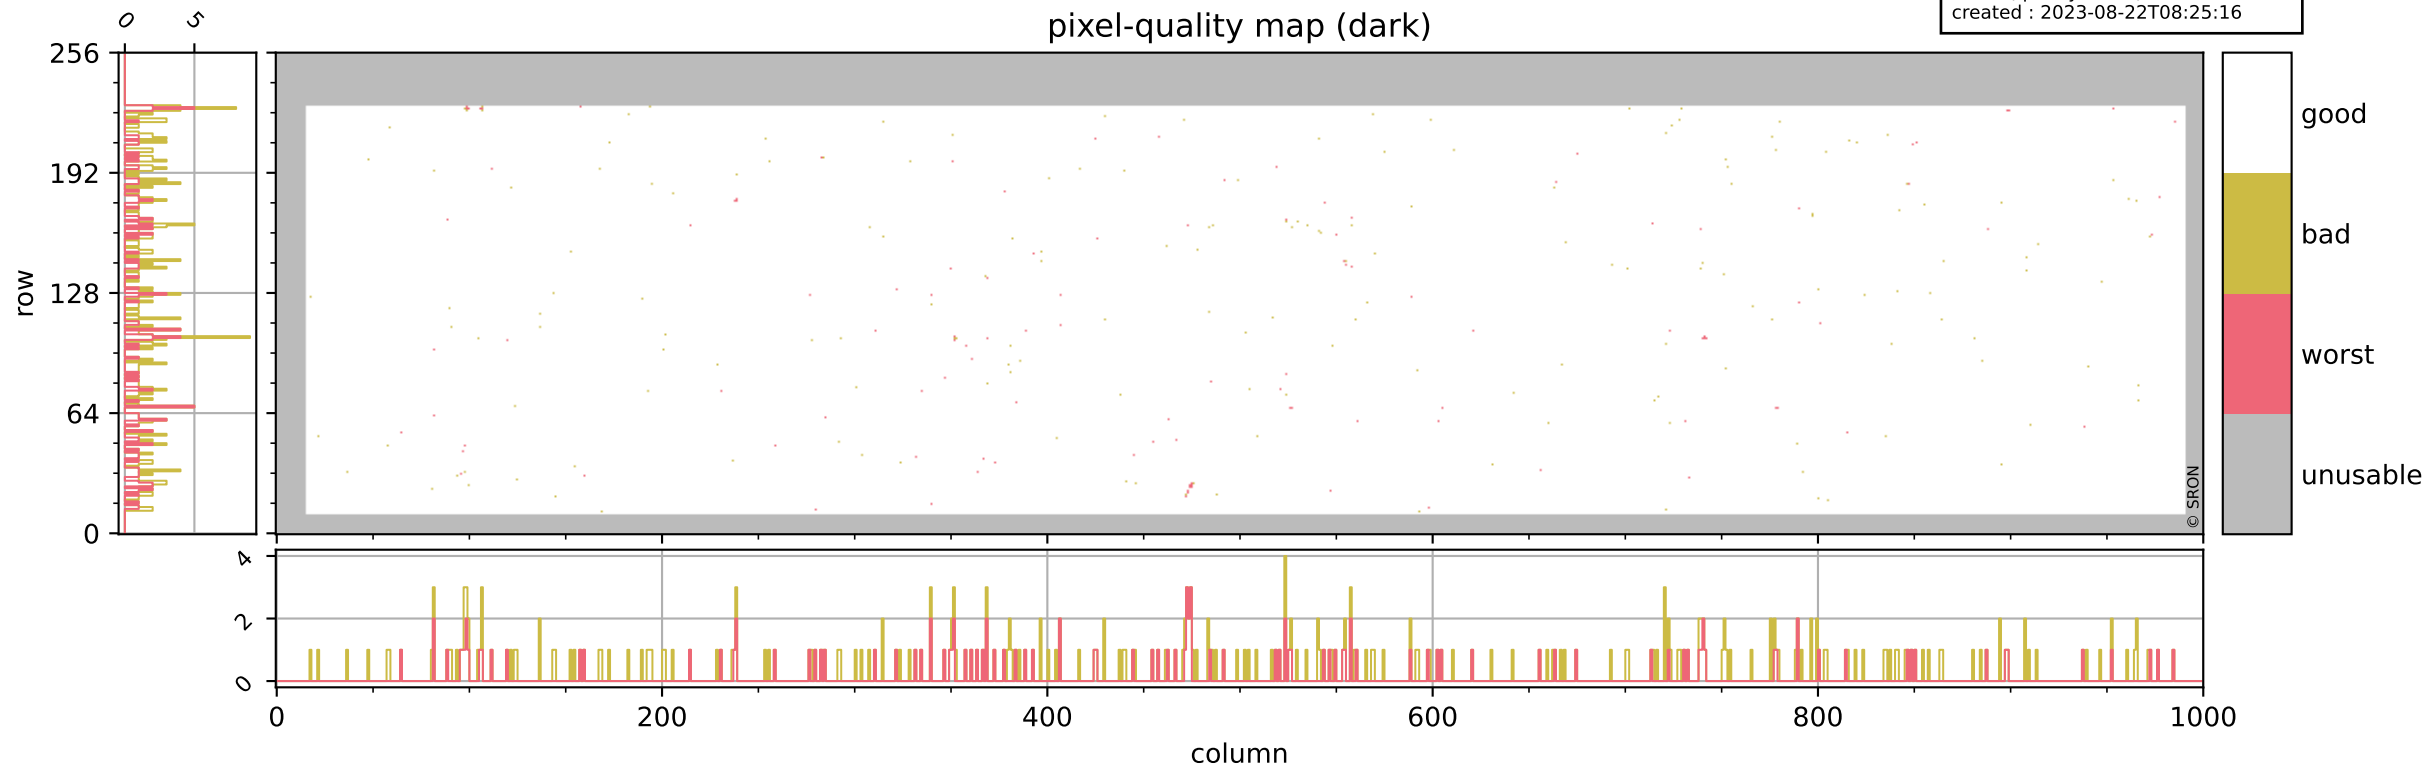

Tropomi SWIR pixel quality (official)

orbits : 18 in [19927, 19972]
coverage : 2021-08-18 / 2021-08-21
bad (quality < 0.8) : 3793
worst (quality < 0.1) : 448
created : 2023-08-22T08:25:16

pixel-quality map

Tropomi SWIR pixel quality (official)

orbits : 18 in [19927, 19972]
coverage : 2021-08-18 / 2021-08-21
bad (quality < 0.8) : 294
worst (quality < 0.1) : 116
created : 2023-08-22T08:25:16

pixel-quality map (dark)

Tropomi SWIR pixel quality (official)

orbits : 18 in [19927, 19972]
coverage : 2021-08-18 / 2021-08-21
bad (quality < 0.8) : 3535
worst (quality < 0.1) : 365
created : 2023-08-22T08:25:16

pixel-quality map (noise average)

Tropomi SWIR pixel quality (official)

orbits : 18 in [19927, 19972]
coverage : 2021-08-18 / 2021-08-21
to good : 365
good to bad : 1672
to worst : 240
created : 2023-08-22T08:25:17

total quality compared with SWIR pixel-quality CKD