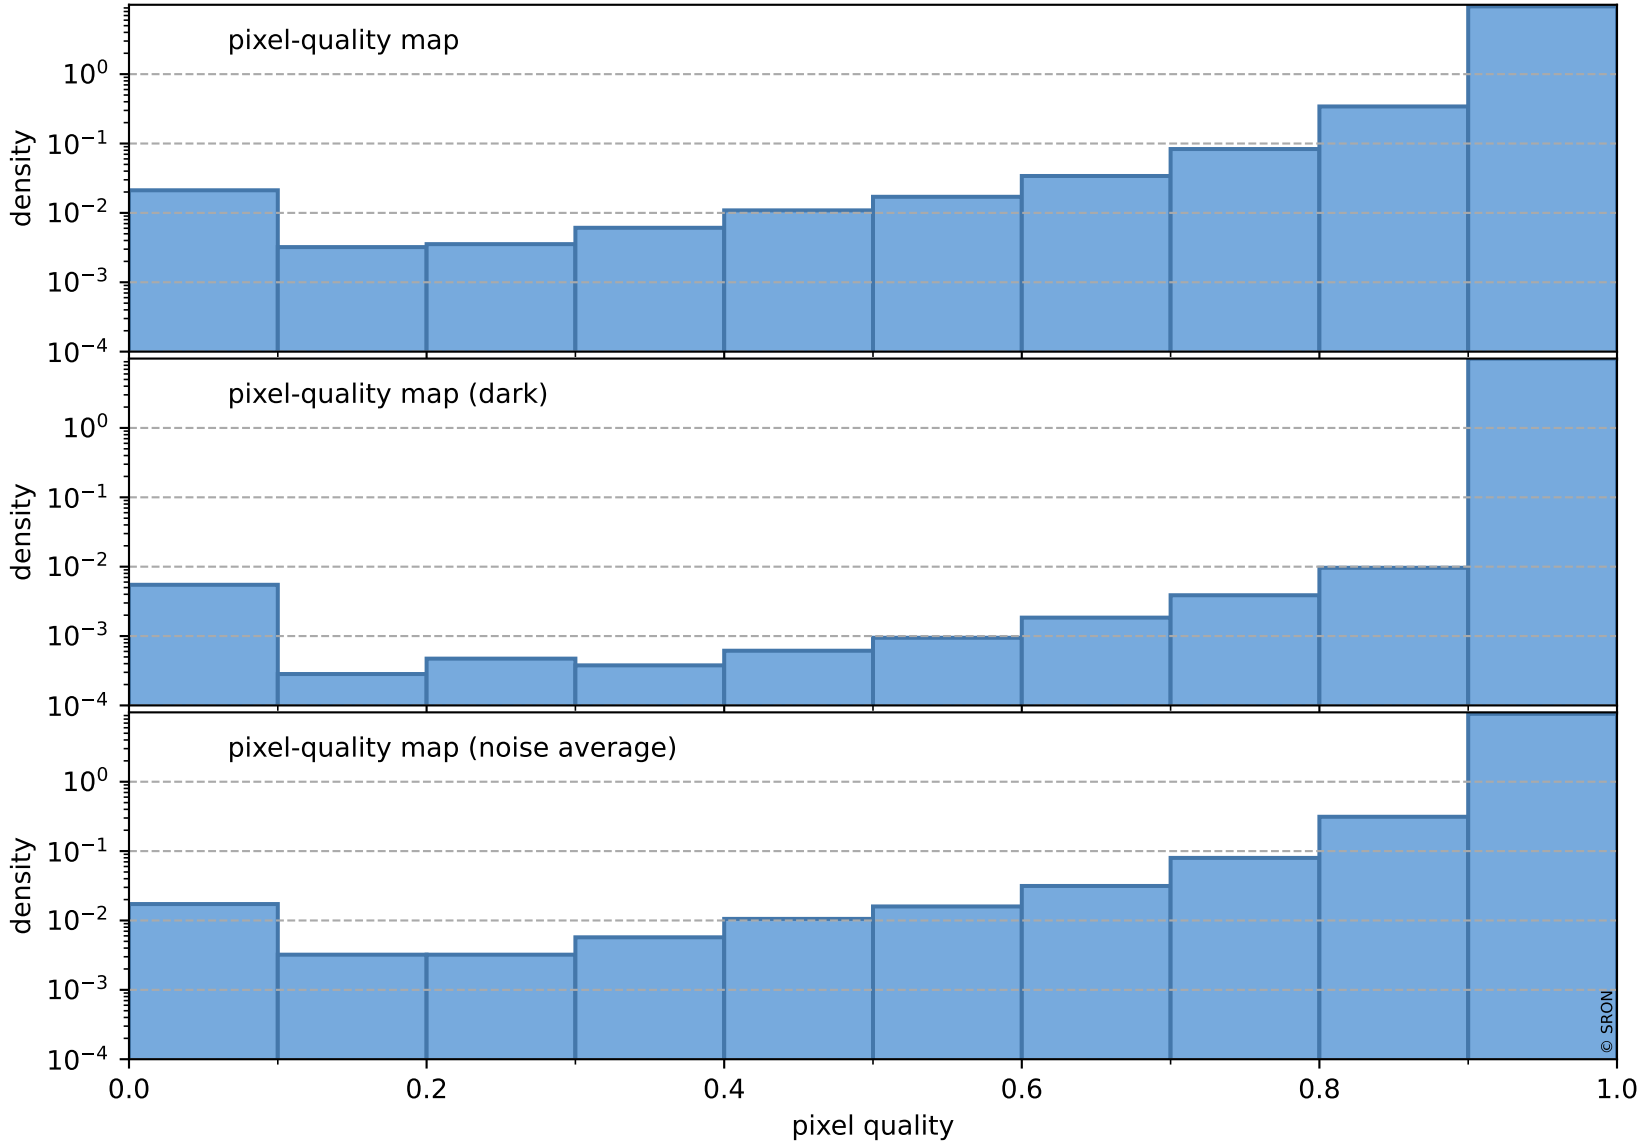

Tropomi SWIR pixel quality (official)

orbits : 18 in [19927, 19972]
coverage : 2021-08-18 / 2021-08-21
bad (quality < 0.8) : 3535
worst (quality < 0.1) : 365
created : 2023-08-22T08:25:16

pixel-quality map (noise average)

Tropomi SWIR pixel quality (official)

orbits : 18 in [19927, 19972]
coverage : 2021-08-18 / 2021-08-21
to good : 365
good to bad : 1672
to worst : 240
created : 2023-08-22T08:25:17

total quality compared with SWIR pixel-quality CKD

Tropomi SWIR pixel quality (official)

orbits : 18 in [19927, 19972]
coverage : 2021-08-18 / 2021-08-21
created : 2023-08-22T08:25:17

Histograms of pixel-quality

Tropomi SWIR pixel quality (official) ground-tracks of Sentinel-5P

orbits : 18 in [19927, 19972]
coverage : 2021-08-18 / 2021-08-21
created : 2023-08-22T08:25:17

Tropomi SWIR pixel quality (official)

orbits : [2827, 19972]
coverage : 2018-04-30 / 2021-08-21
created : 2023-08-22T08:25:18