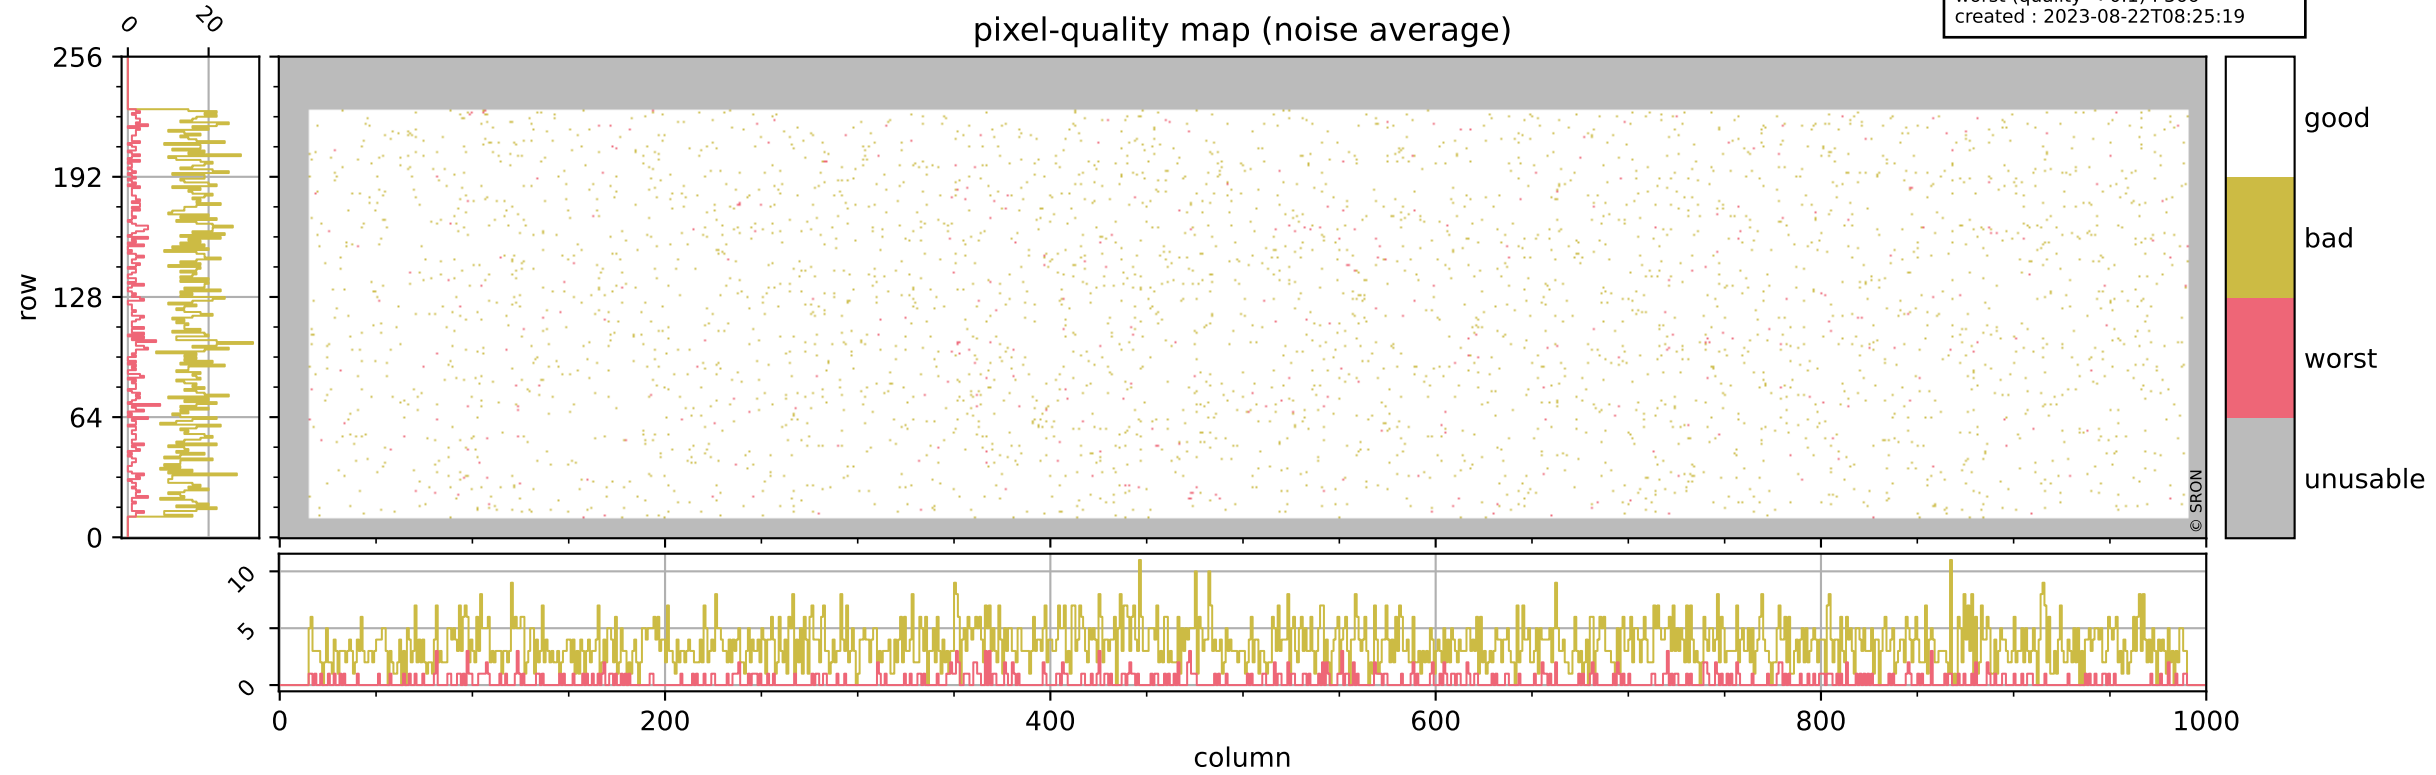

Tropomi SWIR pixel quality (official)

orbits : 19 in [19942, 19987]
coverage : 2021-08-19 / 2021-08-22
bad (quality < 0.8) : 3786
worst (quality < 0.1) : 449
created : 2023-08-22T08:25:18

Tropomi SWIR pixel quality (official)

orbits : 19 in [19942, 19987]
coverage : 2021-08-19 / 2021-08-22
bad (quality < 0.8) : 295
worst (quality < 0.1) : 114
created : 2023-08-22T08:25:19

Tropomi SWIR pixel quality (official)

orbits : 19 in [19942, 19987]
coverage : 2021-08-19 / 2021-08-22
bad (quality < 0.8) : 3528
worst (quality < 0.1) : 366
created : 2023-08-22T08:25:19

pixel-quality map (noise average)

Tropomi SWIR pixel quality (official)

orbits : 19 in [19942, 19987]
coverage : 2021-08-19 / 2021-08-22
to good : 363
good to bad : 1663
to worst : 240
created : 2023-08-22T08:25:19

Tropomi SWIR pixel quality (official) ground-tracks of Sentinel-5P

orbits : 19 in [19942, 19987]
coverage : 2021-08-19 / 2021-08-22
created : 2023-08-22T08:25:20

Tropomi SWIR pixel quality (official)

orbits : [2827, 19987]
coverage : 2018-04-30 / 2021-08-22
created : 2023-08-22T08:25:20