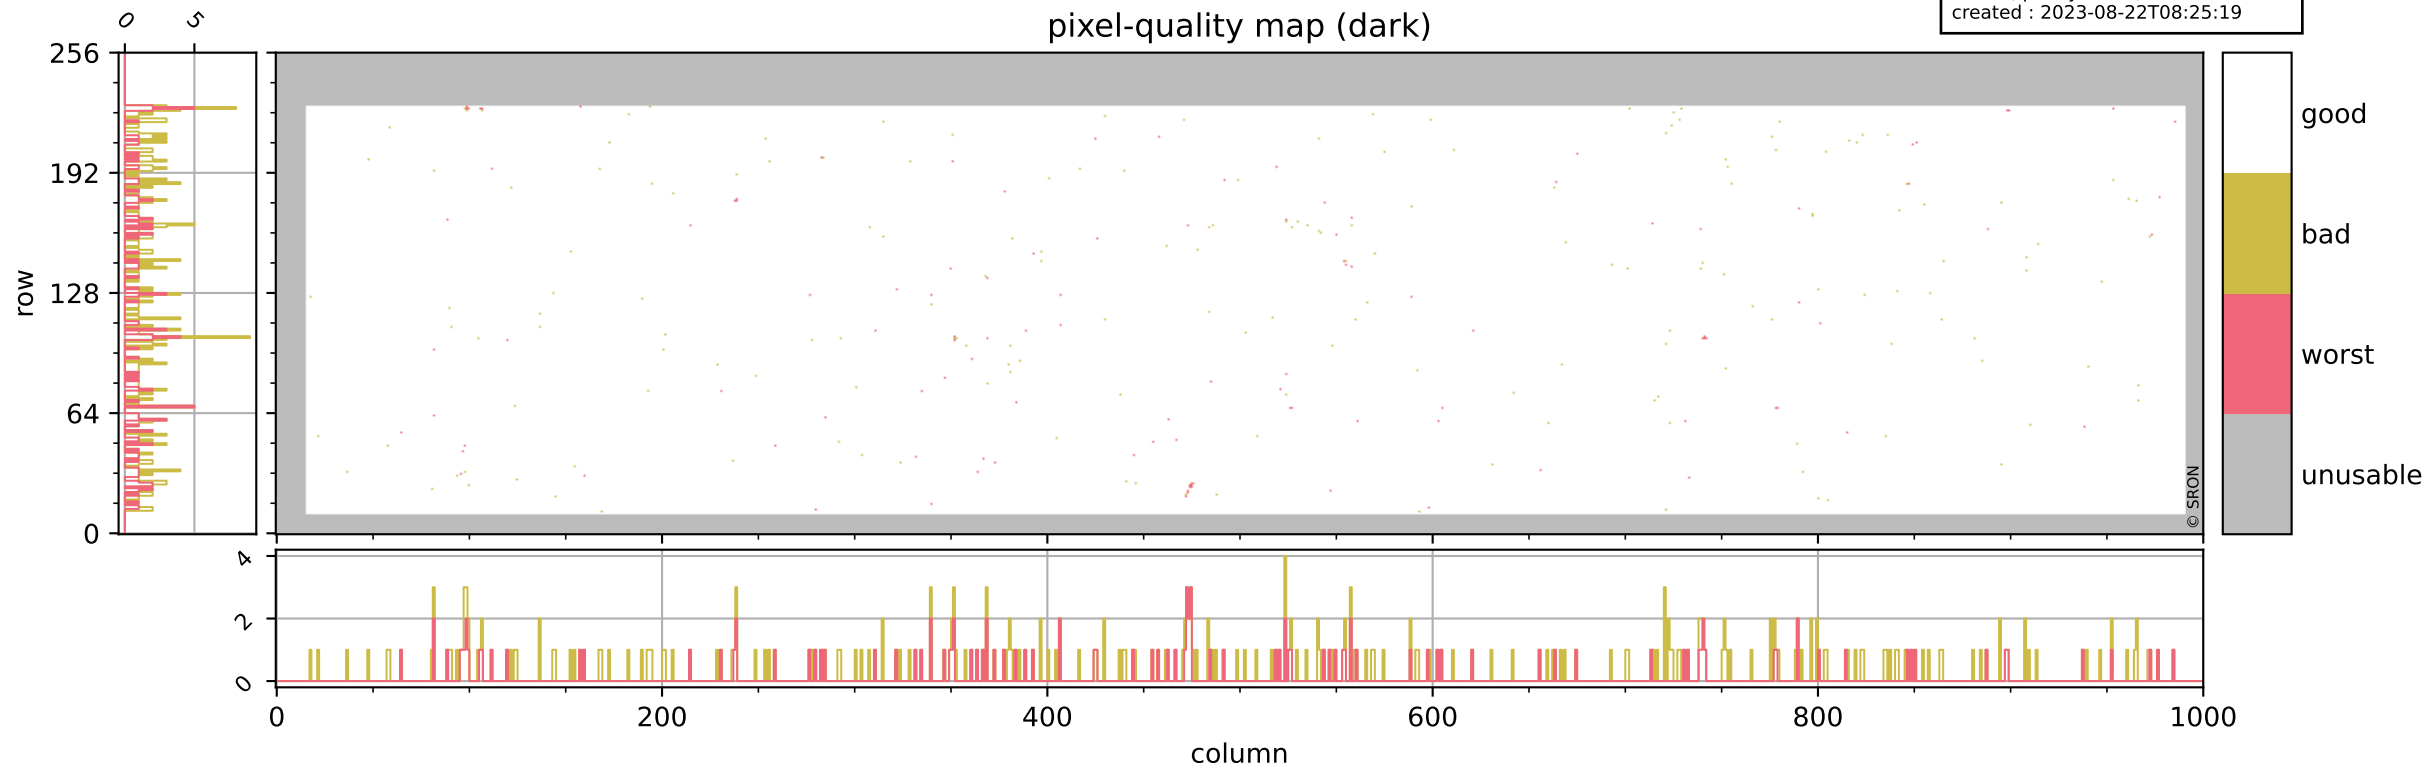

Tropomi SWIR pixel quality (official)

orbits : 19 in [19942, 19987]
coverage : 2021-08-19 / 2021-08-22
bad (quality < 0.8) : 3786
worst (quality < 0.1) : 449
created : 2023-08-22T08:25:18

Tropomi SWIR pixel quality (official)

orbits : 19 in [19942, 19987]
coverage : 2021-08-19 / 2021-08-22
bad (quality < 0.8) : 295
worst (quality < 0.1) : 114
created : 2023-08-22T08:25:19

Tropomi SWIR pixel quality (official)

orbits : 19 in [19942, 19987]
coverage : 2021-08-19 / 2021-08-22
bad (quality < 0.8) : 3528
worst (quality < 0.1) : 366
created : 2023-08-22T08:25:19

pixel-quality map (noise average)

Tropomi SWIR pixel quality (official)

orbits : 19 in [19942, 19987]
coverage : 2021-08-19 / 2021-08-22
to good : 363
good to bad : 1663
to worst : 240
created : 2023-08-22T08:25:19

Tropomi SWIR pixel quality (official) ground-tracks of Sentinel-5P

orbits : 19 in [19942, 19987]
coverage : 2021-08-19 / 2021-08-22
created : 2023-08-22T08:25:20

Tropomi SWIR pixel quality (official)

orbits : [2827, 19987]
coverage : 2018-04-30 / 2021-08-22
created : 2023-08-22T08:25:20