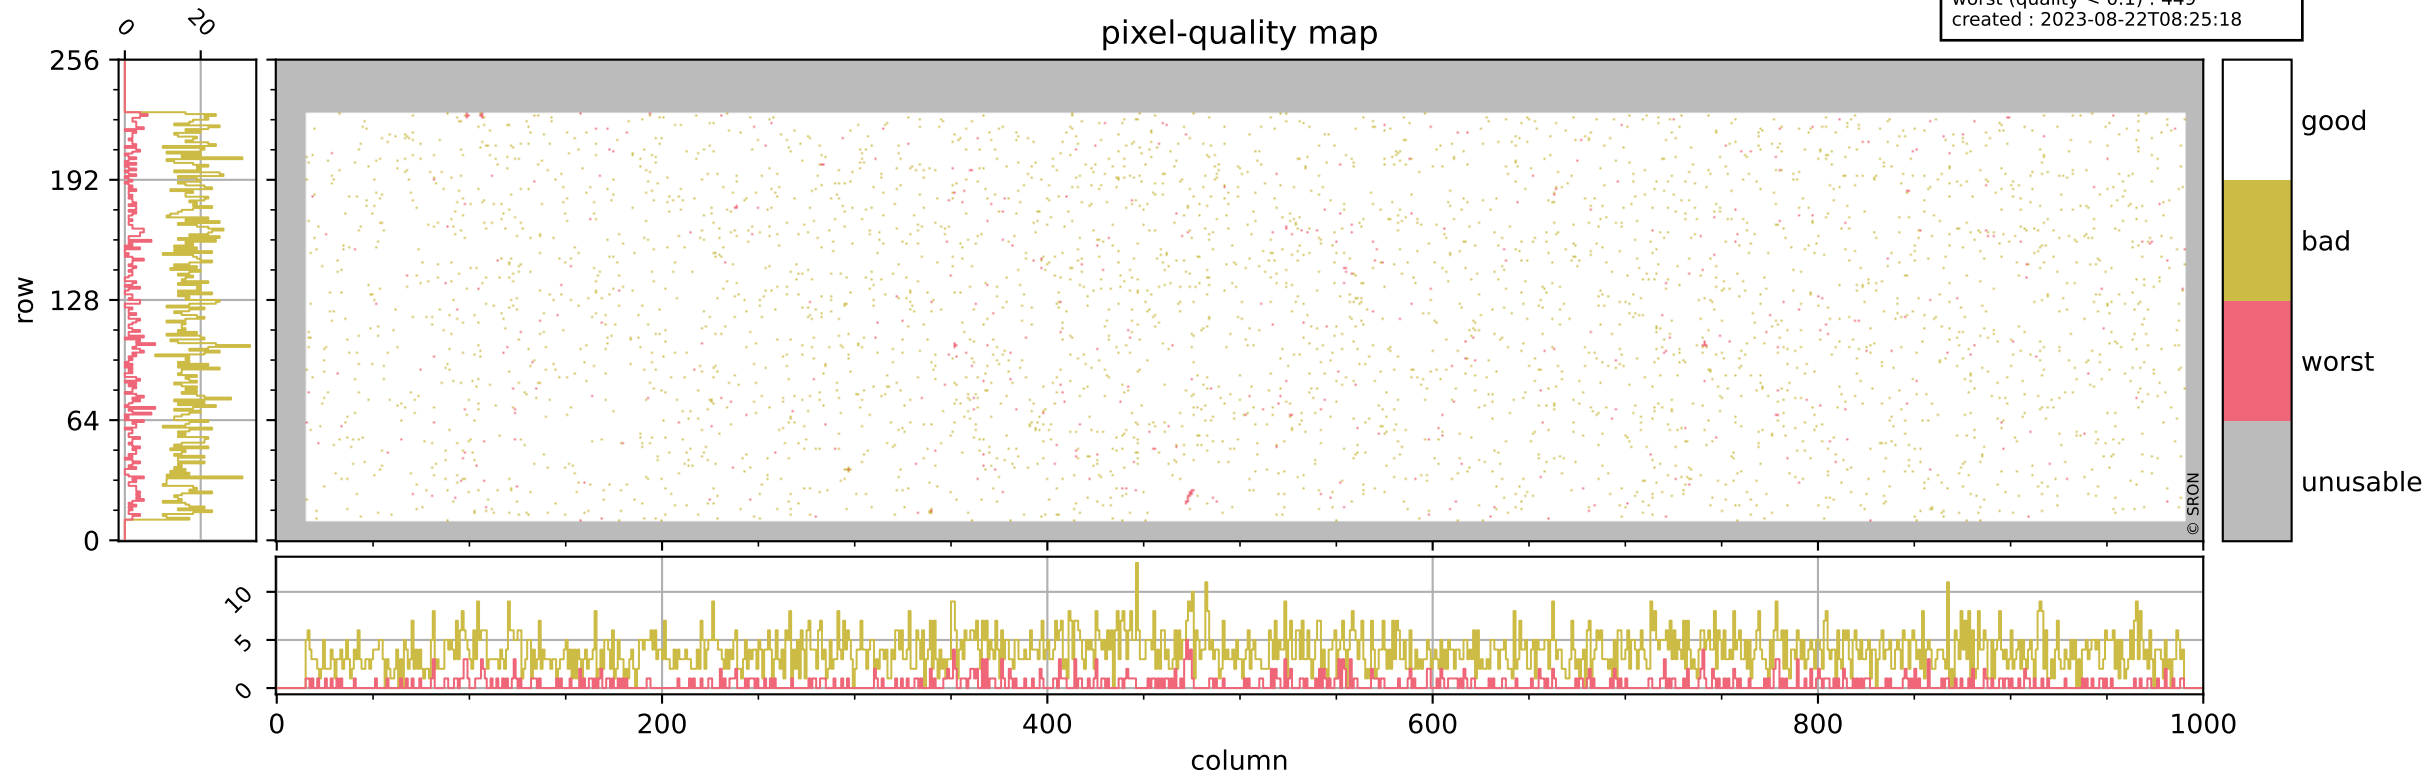

Tropomi SWIR pixel quality (official)

orbits : 19 in [19942, 19987]
coverage : 2021-08-19 / 2021-08-22
bad (quality < 0.8) : 3786
worst (quality < 0.1) : 449
created : 2023-08-22T08:25:18

Tropomi SWIR pixel quality (official)

orbits : 19 in [19942, 19987]
coverage : 2021-08-19 / 2021-08-22
bad (quality < 0.8) : 295
worst (quality < 0.1) : 114
created : 2023-08-22T08:25:19

Tropomi SWIR pixel quality (official)

orbits : 19 in [19942, 19987]
coverage : 2021-08-19 / 2021-08-22
bad (quality < 0.8) : 3528
worst (quality < 0.1) : 366
created : 2023-08-22T08:25:19

pixel-quality map (noise average)

Tropomi SWIR pixel quality (official)

orbits : 19 in [19942, 19987]
coverage : 2021-08-19 / 2021-08-22
to good : 363
good to bad : 1663
to worst : 240
created : 2023-08-22T08:25:19

Tropomi SWIR pixel quality (official) ground-tracks of Sentinel-5P

orbits : 19 in [19942, 19987]
coverage : 2021-08-19 / 2021-08-22
created : 2023-08-22T08:25:20

Tropomi SWIR pixel quality (official)

orbits : [2827, 19987]
coverage : 2018-04-30 / 2021-08-22
created : 2023-08-22T08:25:20