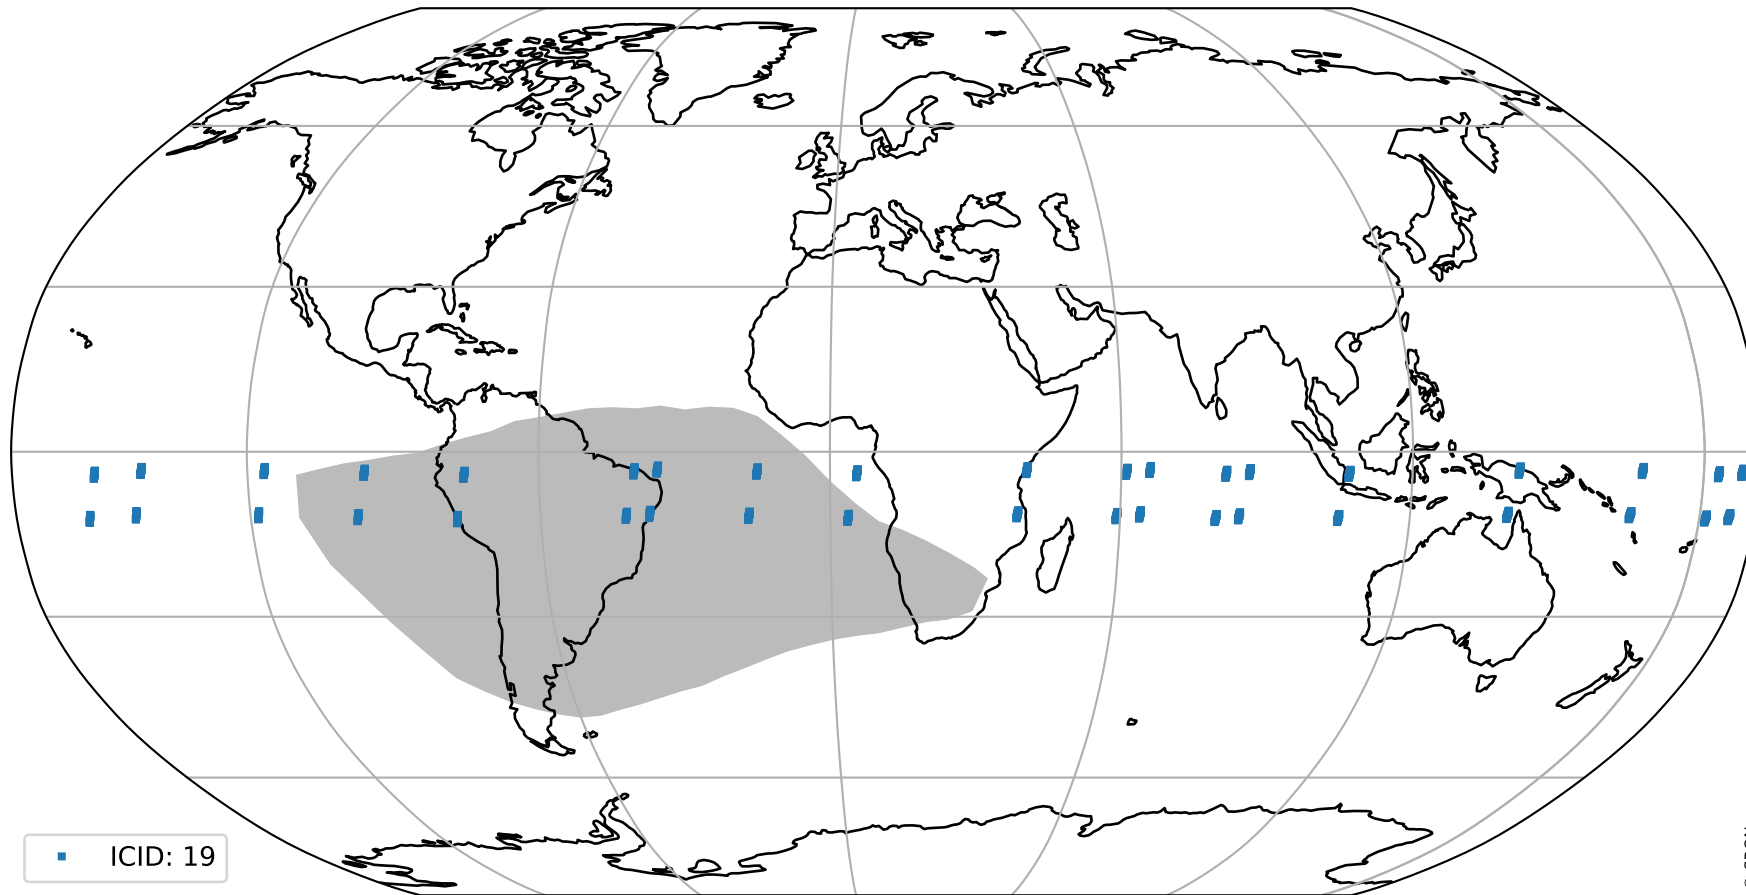

pixel-quality map (noise average)

Tropomi SWIR pixel quality (official)

orbits : 19 in [19942, 19987]
coverage : 2021-08-19 / 2021-08-22
to good : 363
good to bad : 1663
to worst : 240
created : 2023-08-22T08:25:19

total quality compared with SWIR pixel-quality CKD

Tropomi SWIR pixel quality (official)

orbits : 19 in [19942, 19987]
coverage : 2021-08-19 / 2021-08-22
created : 2023-08-22T08:25:19

Histograms of pixel-quality

Tropomi SWIR pixel quality (official) ground-tracks of Sentinel-5P

orbits : 19 in [19942, 19987]
coverage : 2021-08-19 / 2021-08-22
created : 2023-08-22T08:25:20

Tropomi SWIR pixel quality (official)

orbits : [2827, 19987]
coverage : 2018-04-30 / 2021-08-22
created : 2023-08-22T08:25:20