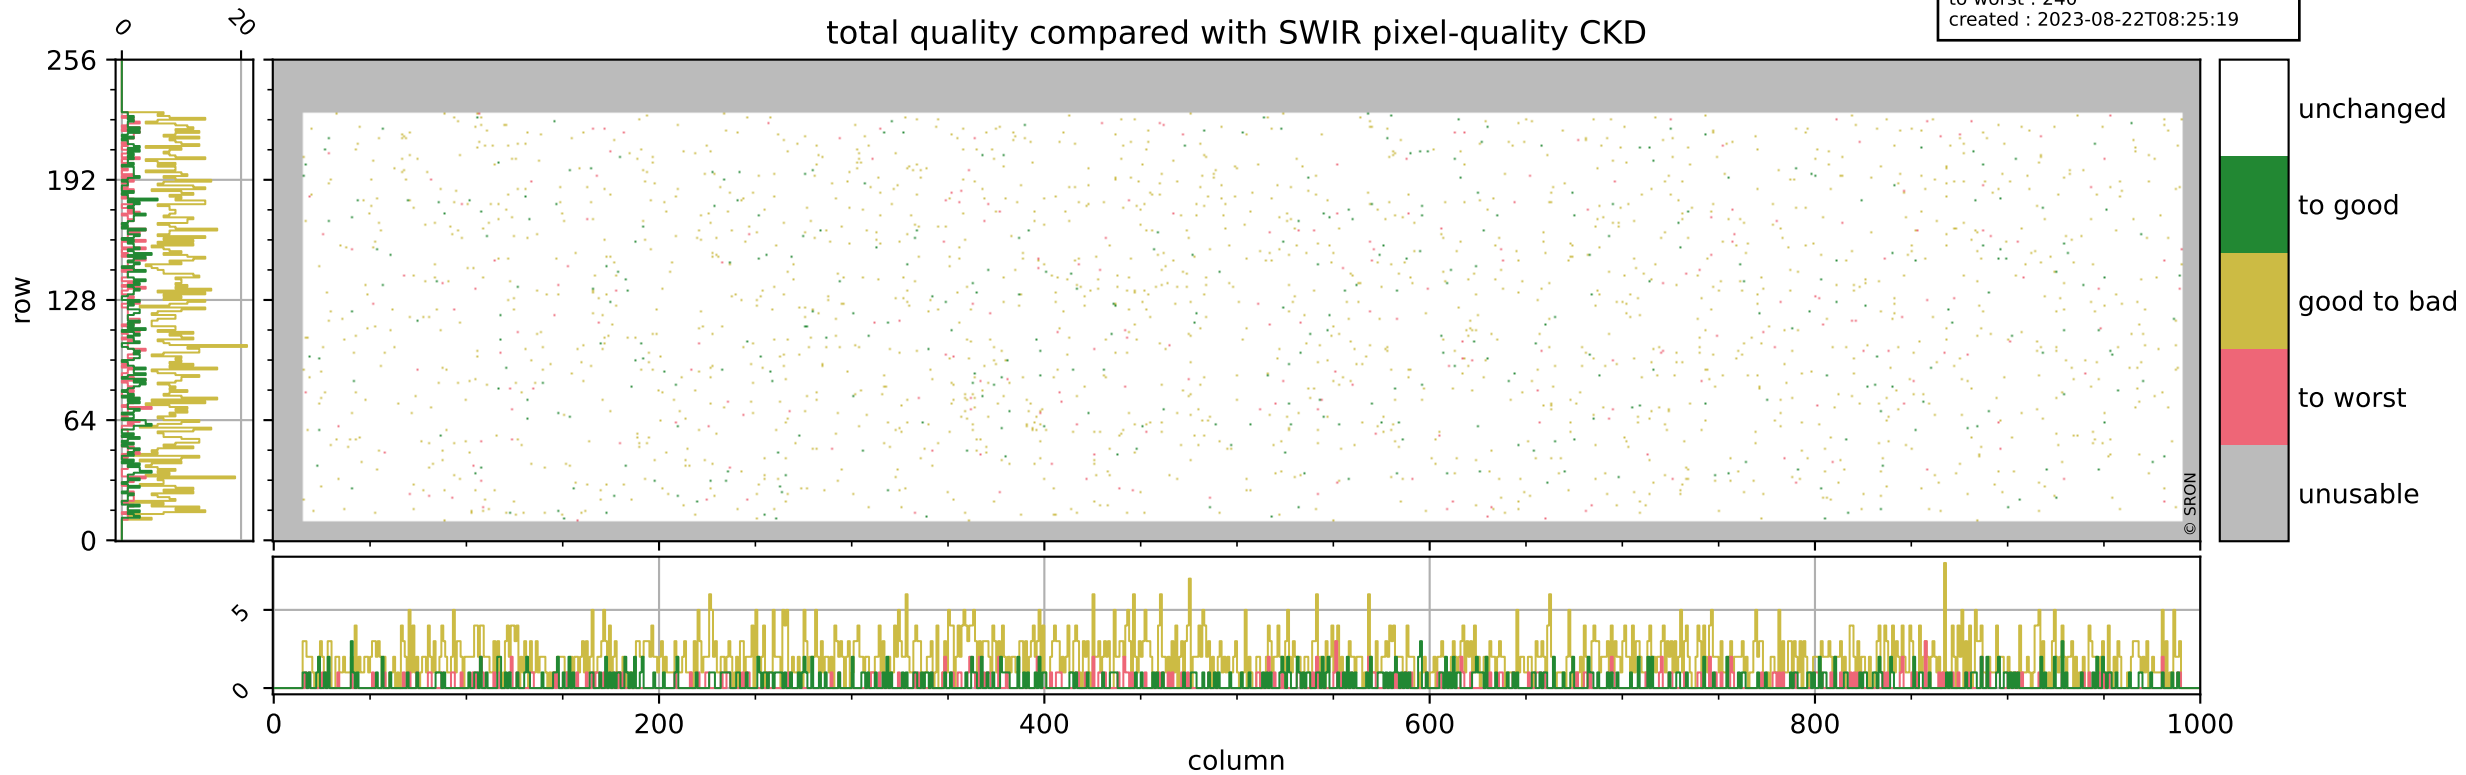

orbits : 19 in [19942, 19987]
coverage : 2021-08-19 / 2021-08-22
bad (quality < 0.8) : 295
worst (quality < 0.1) : 114
created : 2023-08-22T08:25:19

Tropomi SWIR pixel quality (official)

orbits : 19 in [19942, 19987]
coverage : 2021-08-19 / 2021-08-22
bad (quality < 0.8) : 3528
worst (quality < 0.1) : 366
created : 2023-08-22T08:25:19

pixel-quality map (noise average)

Tropomi SWIR pixel quality (official)

orbits : 19 in [19942, 19987]
coverage : 2021-08-19 / 2021-08-22
to good : 363
good to bad : 1663
to worst : 240
created : 2023-08-22T08:25:19

total quality compared with SWIR pixel-quality CKD

Tropomi SWIR pixel quality (official)

orbits : 19 in [19942, 19987]
coverage : 2021-08-19 / 2021-08-22
created : 2023-08-22T08:25:19

Histograms of pixel-quality

Tropomi SWIR pixel quality (official) ground-tracks of Sentinel-5P

orbits : 19 in [19942, 19987]
coverage : 2021-08-19 / 2021-08-22
created : 2023-08-22T08:25:20

Tropomi SWIR pixel quality (official)

orbits : [2827, 19987]
coverage : 2018-04-30 / 2021-08-22
created : 2023-08-22T08:25:20