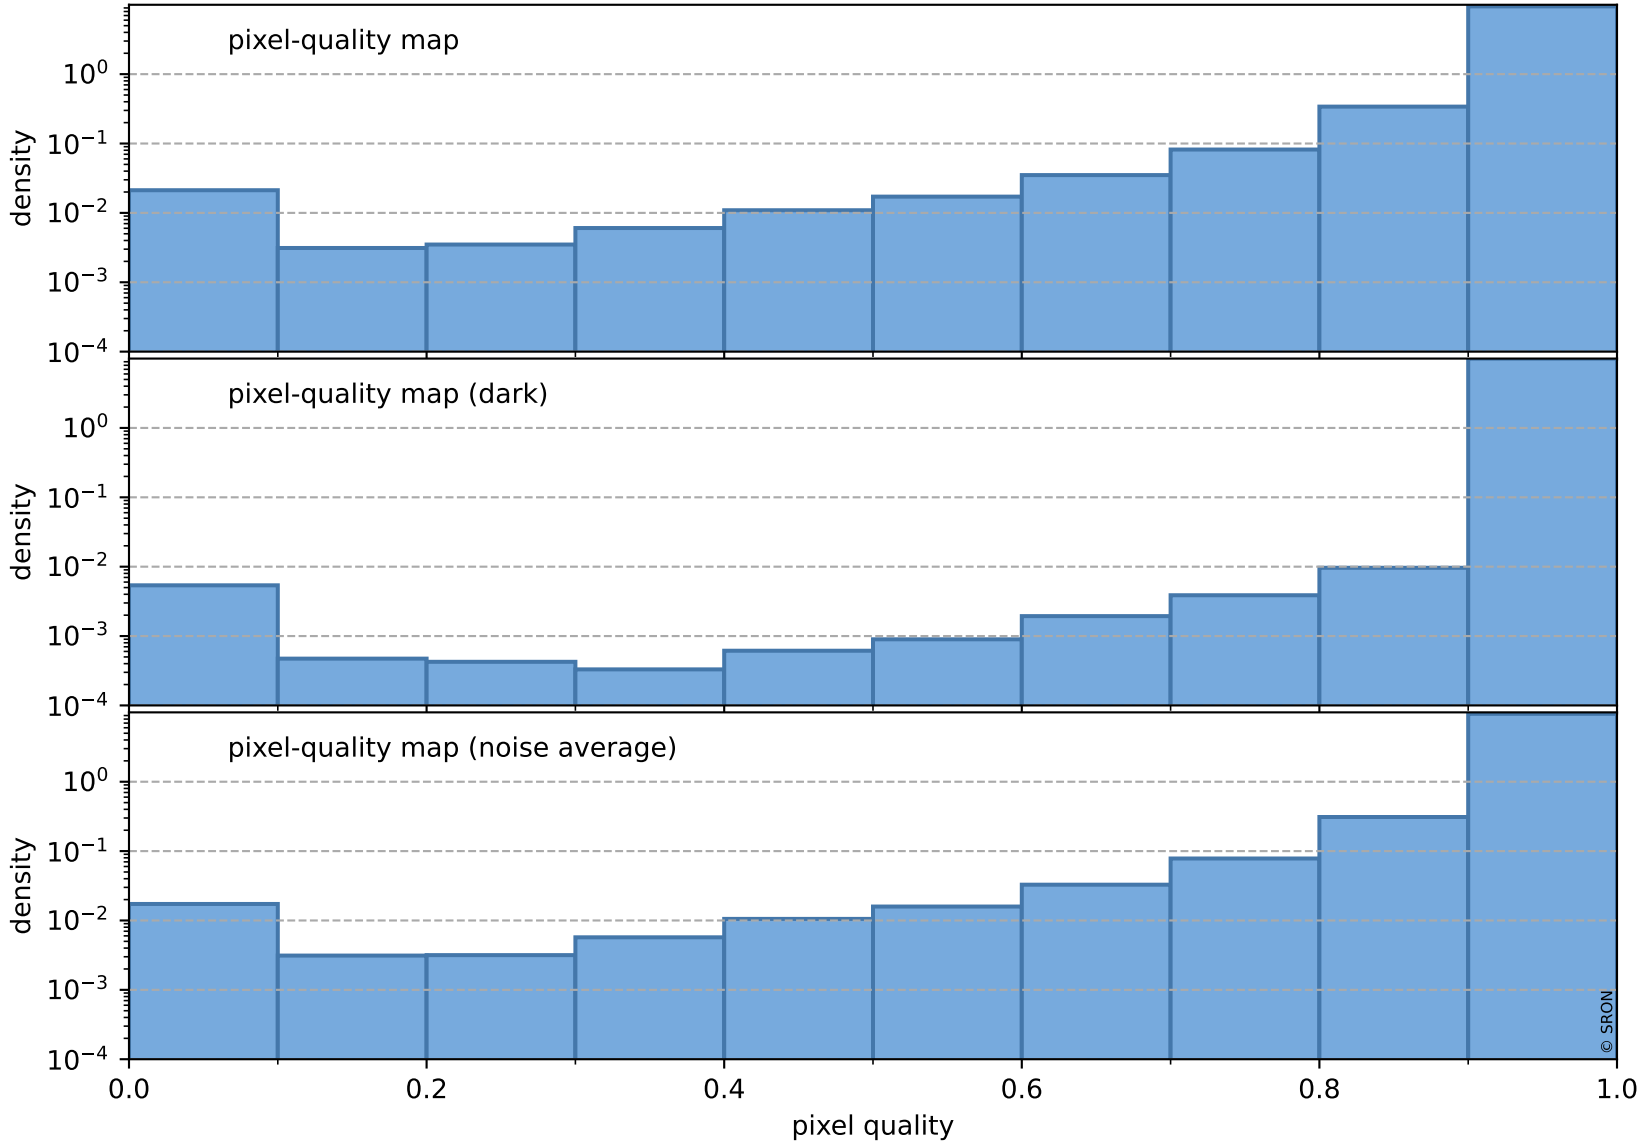

pixel-quality map (noise average)

Tropomi SWIR pixel quality (official)

orbits : 19 in [19942, 19987]
coverage : 2021-08-19 / 2021-08-22
to good : 363
good to bad : 1663
to worst : 240
created : 2023-08-22T08:25:19

total quality compared with SWIR pixel-quality CKD

Tropomi SWIR pixel quality (official)

orbits : 19 in [19942, 19987]
coverage : 2021-08-19 / 2021-08-22
created : 2023-08-22T08:25:19

Histograms of pixel-quality

Tropomi SWIR pixel quality (official) ground-tracks of Sentinel-5P

orbits : 19 in [19942, 19987]
coverage : 2021-08-19 / 2021-08-22
created : 2023-08-22T08:25:20

Tropomi SWIR pixel quality (official)

orbits : [2827, 19987]
coverage : 2018-04-30 / 2021-08-22
created : 2023-08-22T08:25:20