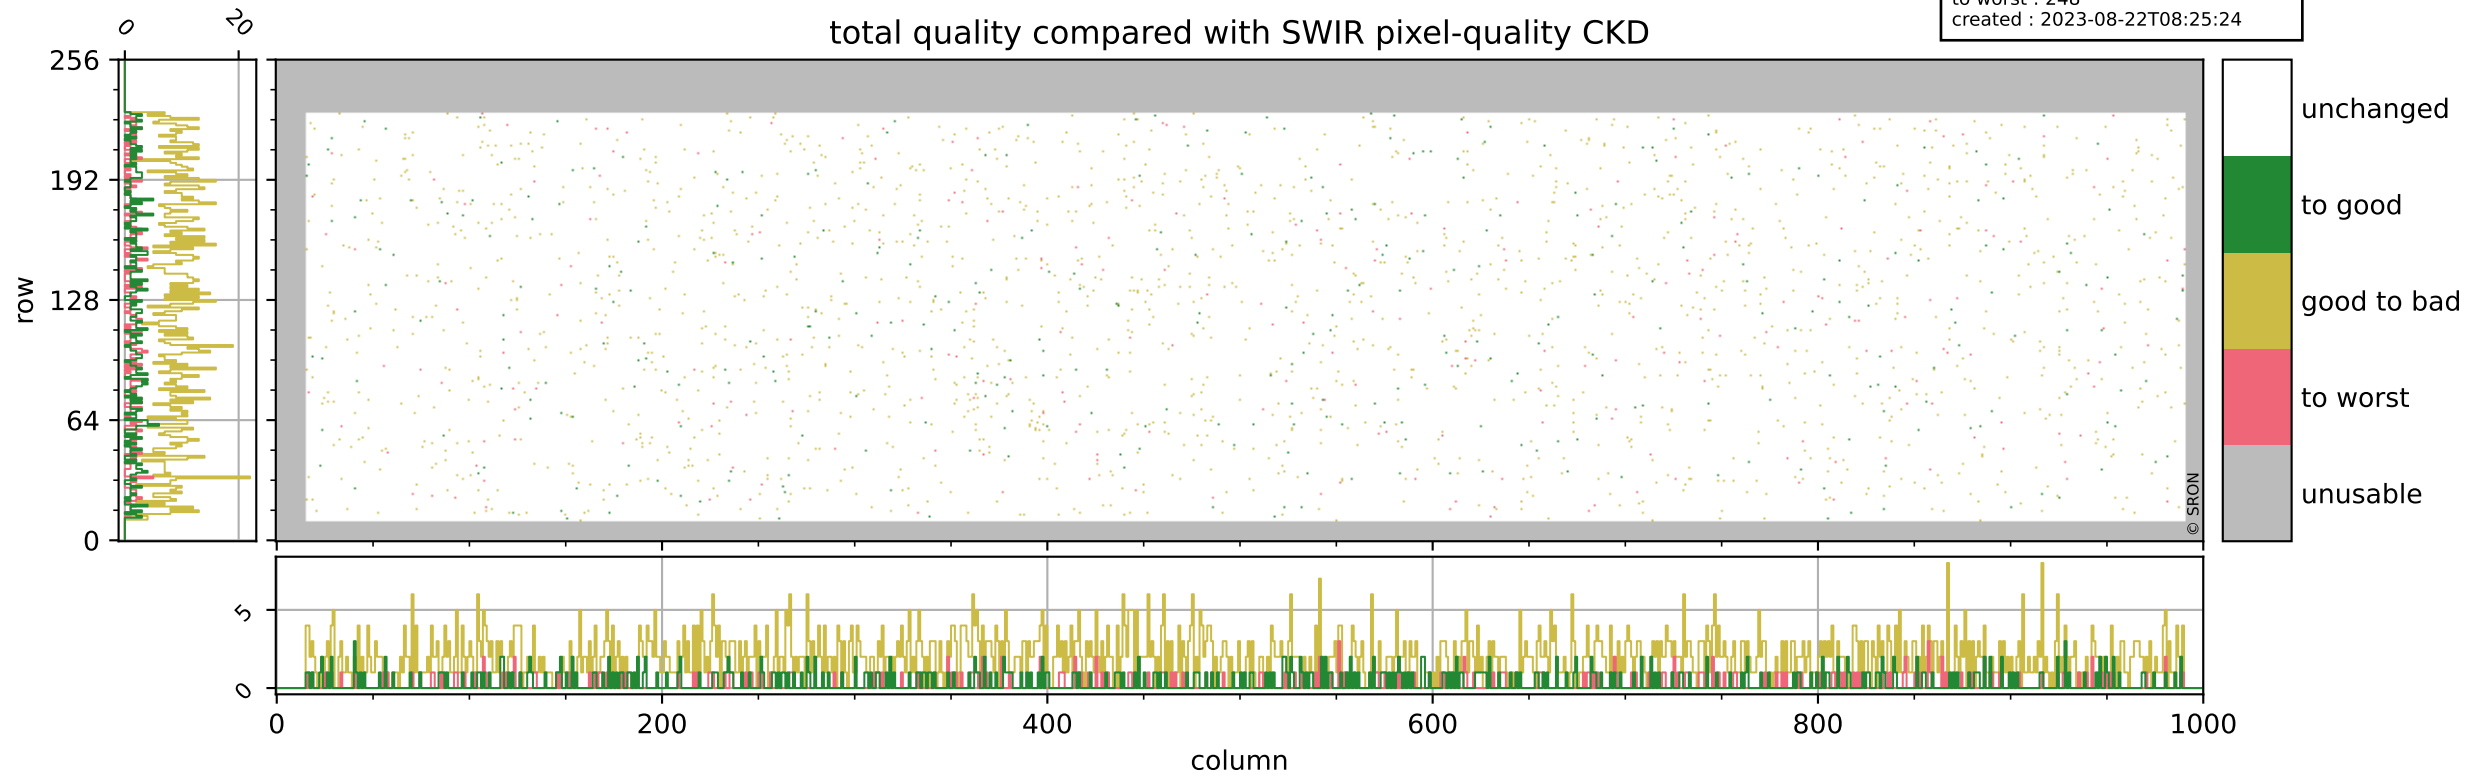

orbits : 20 in [19972, 20017]
coverage : 2021-08-21 / 2021-08-24
bad (quality < 0.8) : 295
worst (quality < 0.1) : 115
created : 2023-08-22T08:25:23

Tropomi SWIR pixel quality (official)

orbits : 20 in [19972, 20017]
coverage : 2021-08-21 / 2021-08-24
bad (quality < 0.8) : 3600
worst (quality < 0.1) : 375
created : 2023-08-22T08:25:24

pixel-quality map (noise average)

Tropomi SWIR pixel quality (official)

orbits : 20 in [19972, 20017]
coverage : 2021-08-21 / 2021-08-24
to good : 356
good to bad : 1711
to worst : 248
created : 2023-08-22T08:25:24

total quality compared with SWIR pixel-quality CKD

Tropomi SWIR pixel quality (official)

orbits : 20 in [19972, 20017]
coverage : 2021-08-21 / 2021-08-24
created : 2023-08-22T08:25:24

Histograms of pixel-quality

Tropomi SWIR pixel quality (official) ground-tracks of Sentinel-5P

orbits : 20 in [19972, 20017]
coverage : 2021-08-21 / 2021-08-24
created : 2023-08-22T08:25:24

■ ICID: 19

Tropomi SWIR pixel quality (official)