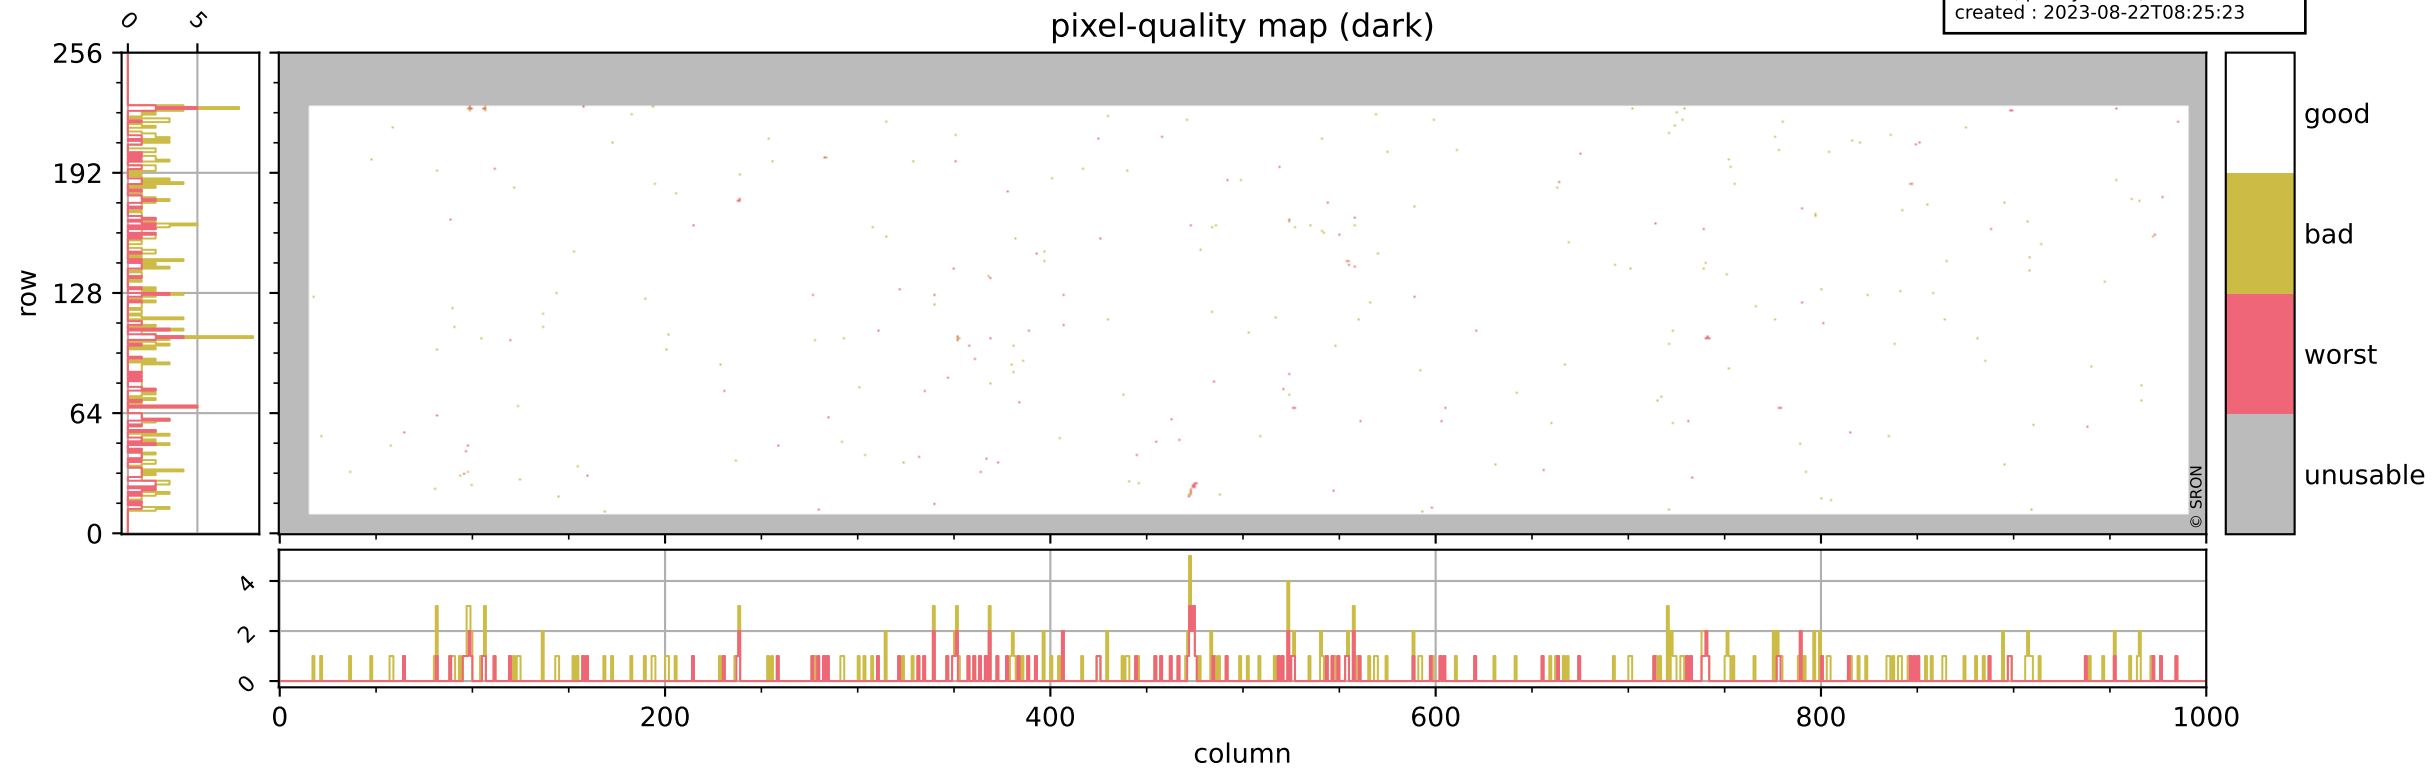

Tropomi SWIR pixel quality (official)

orbits : 20 in [19972, 20017]
coverage : 2021-08-21 / 2021-08-24
bad (quality < 0.8) : 3849
worst (quality < 0.1) : 457
created : 2023-08-22T08:25:23

Tropomi SWIR pixel quality (official)

orbits : 20 in [19972, 20017]
coverage : 2021-08-21 / 2021-08-24
bad (quality < 0.8) : 295
worst (quality < 0.1) : 115
created : 2023-08-22T08:25:23

Tropomi SWIR pixel quality (official)

orbits : 20 in [19972, 20017]
coverage : 2021-08-21 / 2021-08-24
bad (quality < 0.8) : 3600
worst (quality < 0.1) : 375
created : 2023-08-22T08:25:24

pixel-quality map (noise average)

Tropomi SWIR pixel quality (official)

orbits : 20 in [19972, 20017]
coverage : 2021-08-21 / 2021-08-24
to good : 356
good to bad : 1711
to worst : 248
created : 2023-08-22T08:25:24

Tropomi SWIR pixel quality (official) ground-tracks of Sentinel-5P

orbits : 20 in [19972, 20017]
coverage : 2021-08-21 / 2021-08-24
created : 2023-08-22T08:25:24

■ ICID: 19

Tropomi SWIR pixel quality (official)