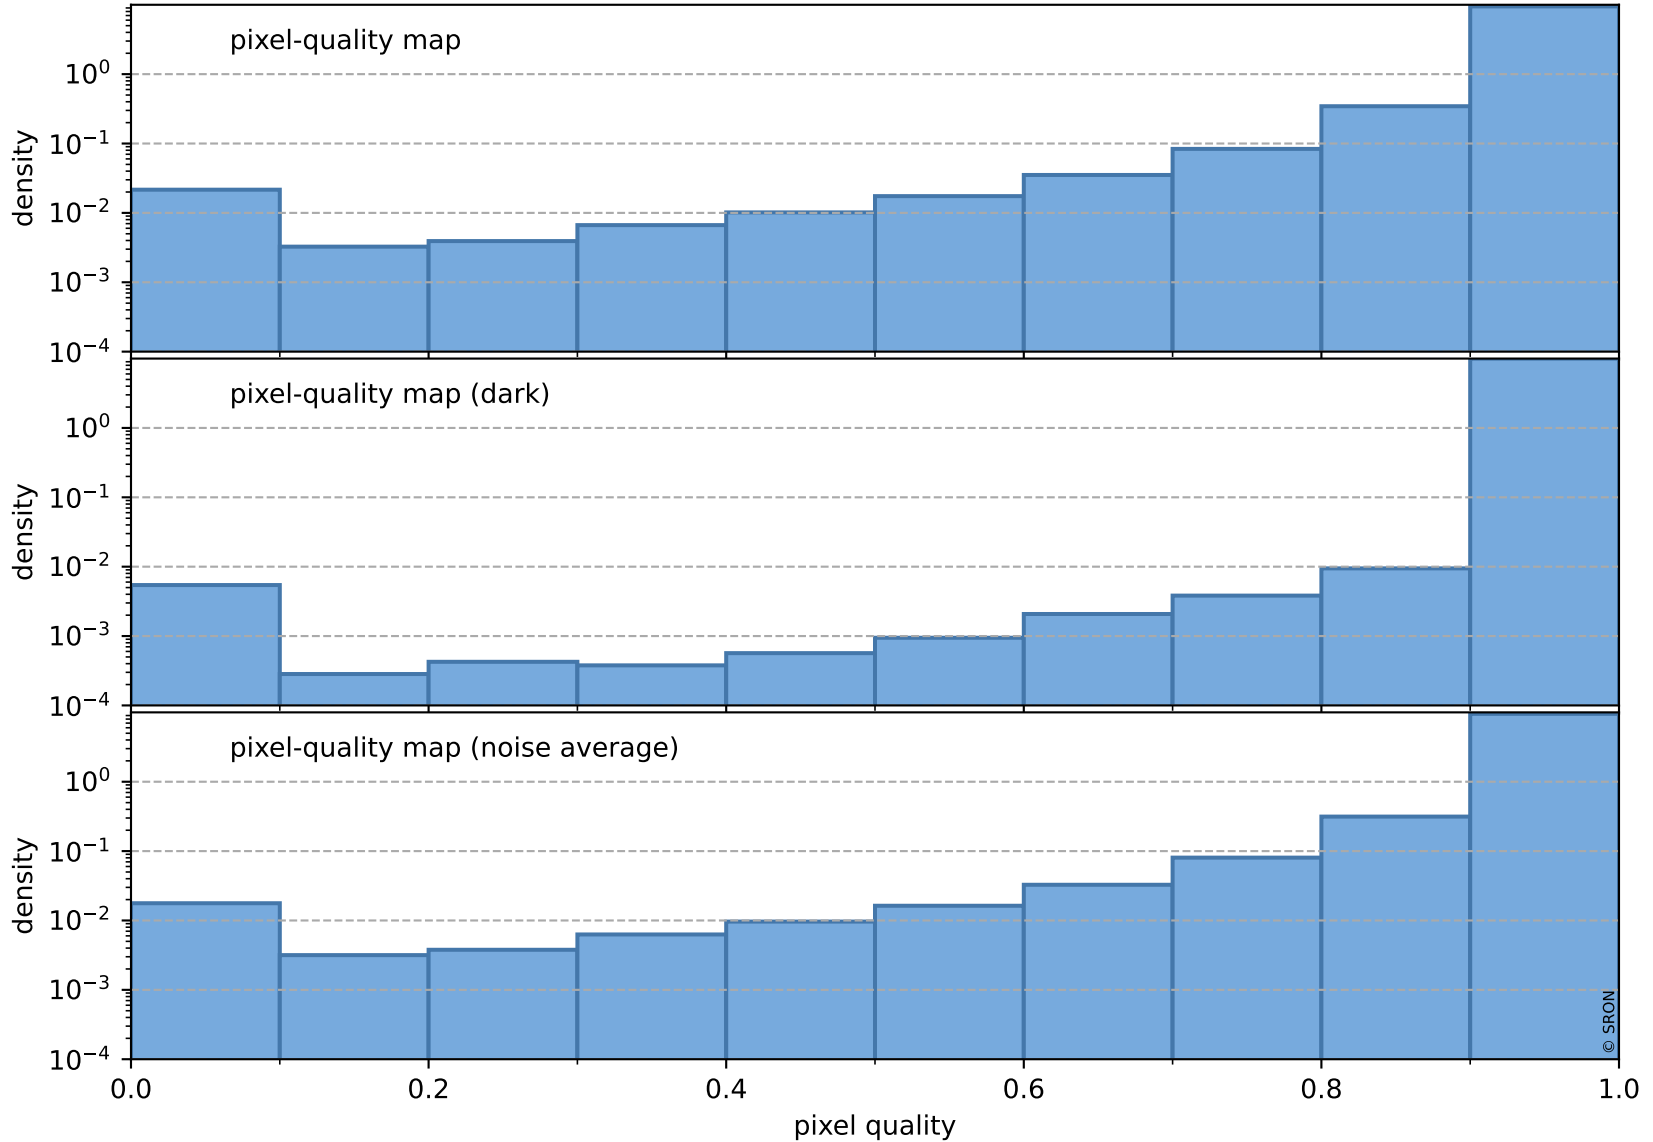

orbits : 20 in [19972, 20017]
coverage : 2021-08-21 / 2021-08-24
bad (quality < 0.8) : 295
worst (quality < 0.1) : 115
created : 2023-08-22T08:25:23

Tropomi SWIR pixel quality (official)

orbits : 20 in [19972, 20017]
coverage : 2021-08-21 / 2021-08-24
bad (quality < 0.8) : 3600
worst (quality < 0.1) : 375
created : 2023-08-22T08:25:24

pixel-quality map (noise average)

Tropomi SWIR pixel quality (official)

orbits : 20 in [19972, 20017]
coverage : 2021-08-21 / 2021-08-24
to good : 356
good to bad : 1711
to worst : 248
created : 2023-08-22T08:25:24

total quality compared with SWIR pixel-quality CKD

Tropomi SWIR pixel quality (official)

orbits : 20 in [19972, 20017]
coverage : 2021-08-21 / 2021-08-24
created : 2023-08-22T08:25:24

Histograms of pixel-quality

Tropomi SWIR pixel quality (official) ground-tracks of Sentinel-5P

orbits : 20 in [19972, 20017]
coverage : 2021-08-21 / 2021-08-24
created : 2023-08-22T08:25:24

■ ICID: 19

Tropomi SWIR pixel quality (official)