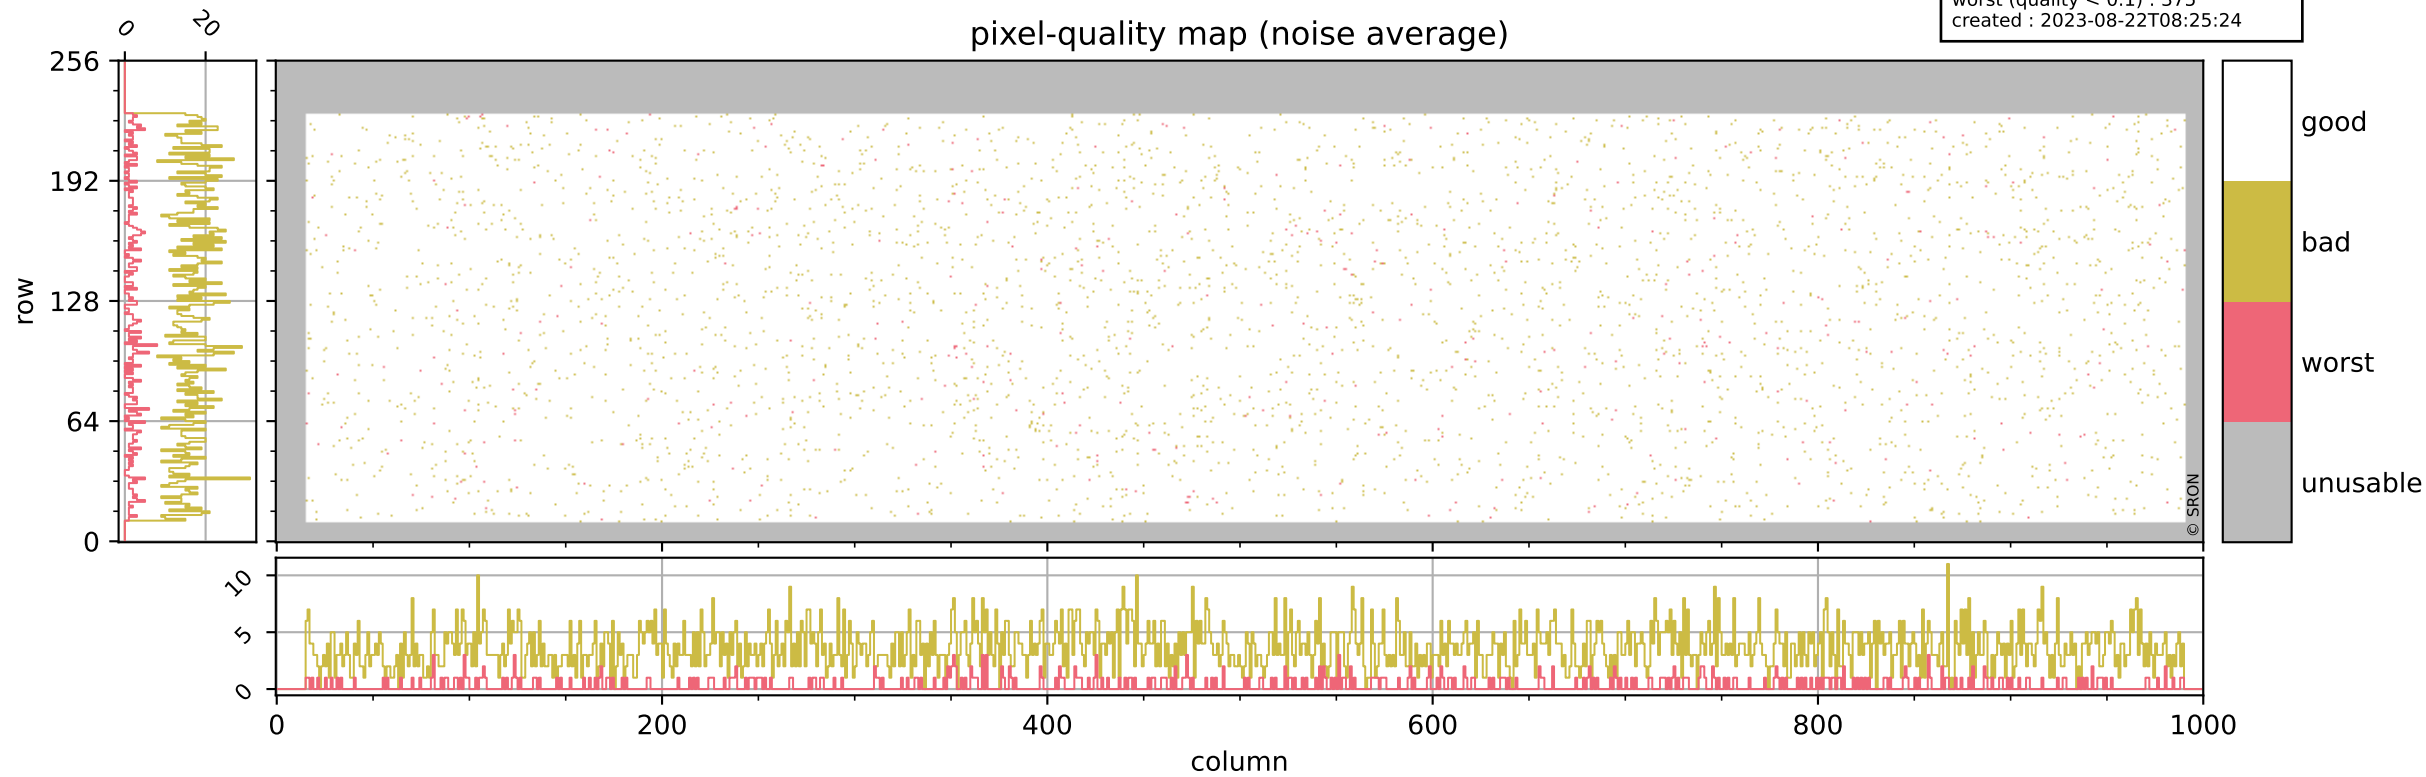

Tropomi SWIR pixel quality (official)

orbits : 20 in [19972, 20017]
coverage : 2021-08-21 / 2021-08-24
bad (quality < 0.8) : 3849
worst (quality < 0.1) : 457
created : 2023-08-22T08:25:23

Tropomi SWIR pixel quality (official)

orbits : 20 in [19972, 20017]
coverage : 2021-08-21 / 2021-08-24
bad (quality < 0.8) : 295
worst (quality < 0.1) : 115
created : 2023-08-22T08:25:23

Tropomi SWIR pixel quality (official)

orbits : 20 in [19972, 20017]
coverage : 2021-08-21 / 2021-08-24
bad (quality < 0.8) : 3600
worst (quality < 0.1) : 375
created : 2023-08-22T08:25:24

pixel-quality map (noise average)

Tropomi SWIR pixel quality (official)

orbits : 20 in [19972, 20017]
coverage : 2021-08-21 / 2021-08-24
to good : 356
good to bad : 1711
to worst : 248
created : 2023-08-22T08:25:24

Tropomi SWIR pixel quality (official) ground-tracks of Sentinel-5P

orbits : 20 in [19972, 20017]
coverage : 2021-08-21 / 2021-08-24
created : 2023-08-22T08:25:24

■ ICID: 19

Tropomi SWIR pixel quality (official)