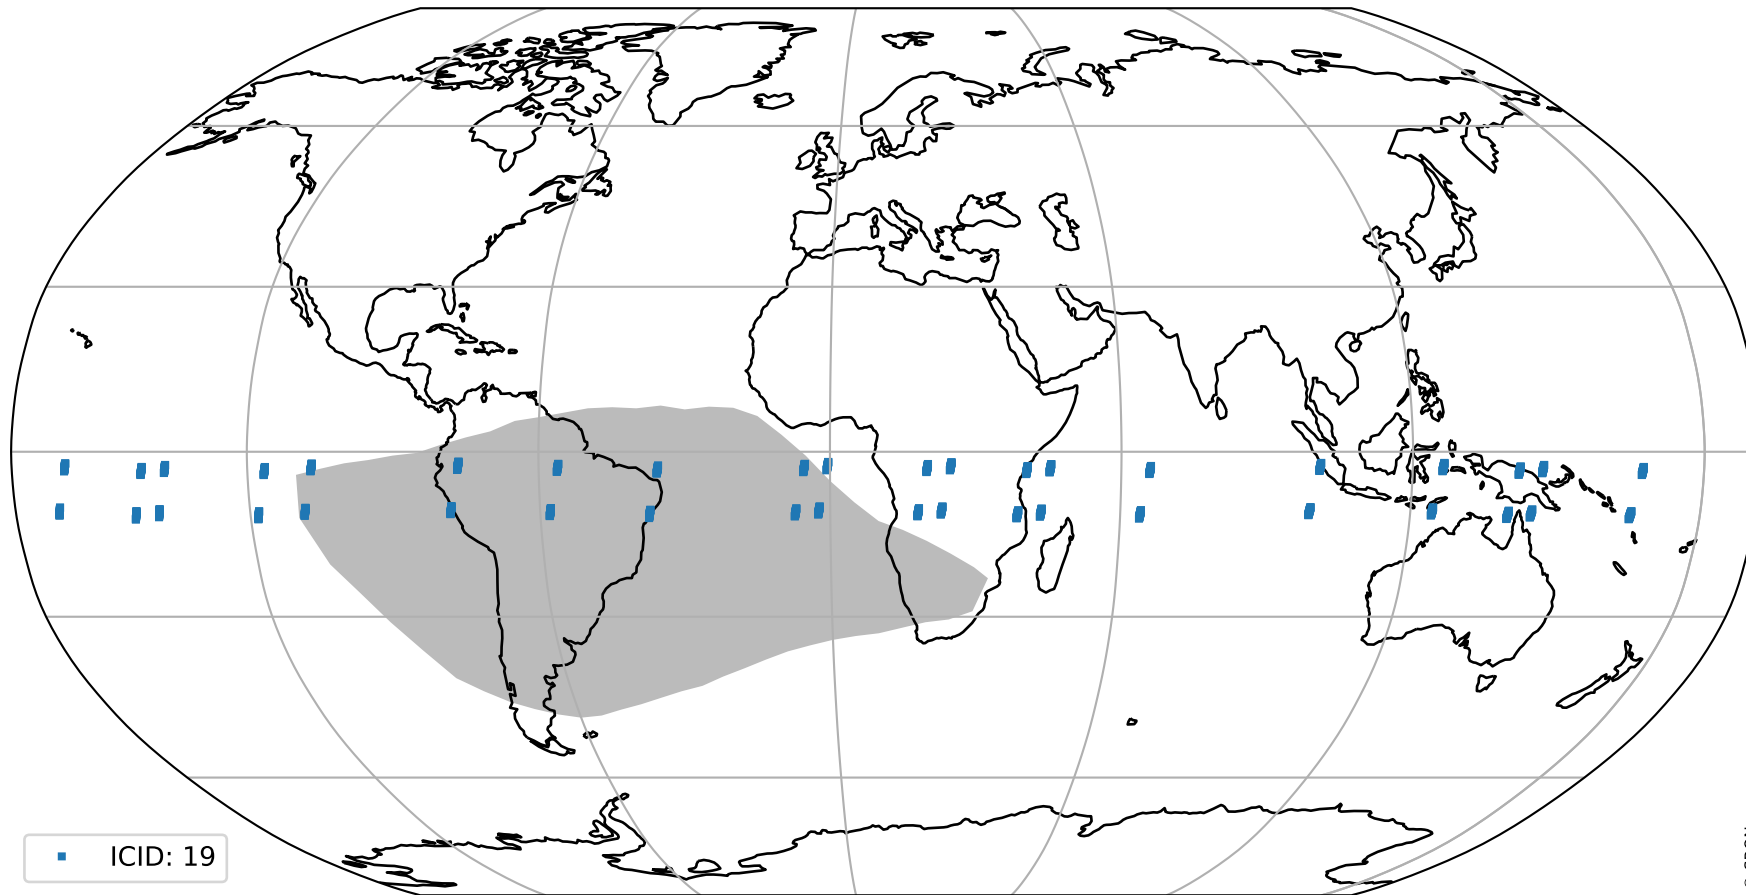

pixel-quality map (noise average)

Tropomi SWIR pixel quality (official)

orbits : 20 in [19972, 20017]
coverage : 2021-08-21 / 2021-08-24
to good : 356
good to bad : 1711
to worst : 248
created : 2023-08-22T08:25:24

total quality compared with SWIR pixel-quality CKD

Tropomi SWIR pixel quality (official)

orbits : 20 in [19972, 20017]
coverage : 2021-08-21 / 2021-08-24
created : 2023-08-22T08:25:24

Histograms of pixel-quality

Tropomi SWIR pixel quality (official) ground-tracks of Sentinel-5P

orbits : 20 in [19972, 20017]
coverage : 2021-08-21 / 2021-08-24
created : 2023-08-22T08:25:24

■ ICID: 19

Tropomi SWIR pixel quality (official)

orbits : [2827, 20017]
coverage : 2018-04-30 / 2021-08-24
created : 2023-08-22T08:25:25

trend of pixel quality & temperatures