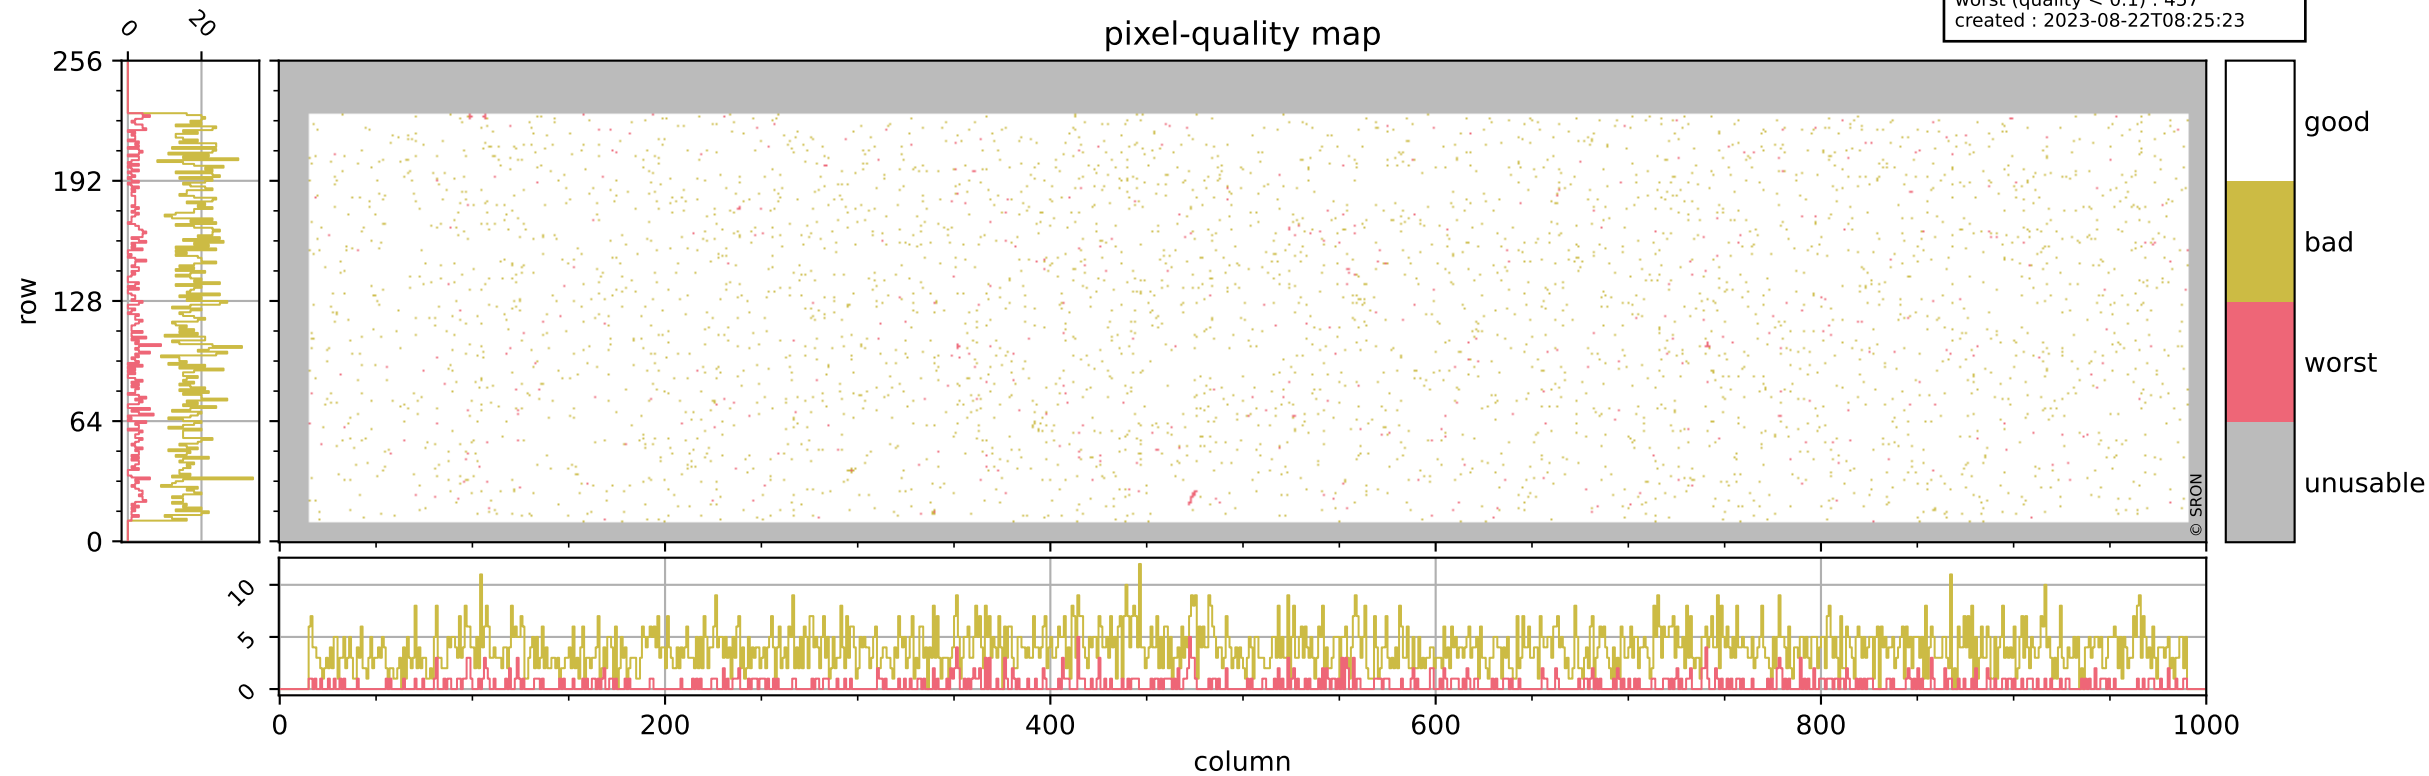

Tropomi SWIR pixel quality (official)

orbits : 20 in [19972, 20017]
coverage : 2021-08-21 / 2021-08-24
bad (quality < 0.8) : 3849
worst (quality < 0.1) : 457
created : 2023-08-22T08:25:23

Tropomi SWIR pixel quality (official)

orbits : 20 in [19972, 20017]
coverage : 2021-08-21 / 2021-08-24
bad (quality < 0.8) : 295
worst (quality < 0.1) : 115
created : 2023-08-22T08:25:23

Tropomi SWIR pixel quality (official)

orbits : 20 in [19972, 20017]
coverage : 2021-08-21 / 2021-08-24
bad (quality < 0.8) : 3600
worst (quality < 0.1) : 375
created : 2023-08-22T08:25:24

pixel-quality map (noise average)

Tropomi SWIR pixel quality (official)

orbits : 20 in [19972, 20017]
coverage : 2021-08-21 / 2021-08-24
to good : 356
good to bad : 1711
to worst : 248
created : 2023-08-22T08:25:24

Tropomi SWIR pixel quality (official) ground-tracks of Sentinel-5P

orbits : 20 in [19972, 20017]
coverage : 2021-08-21 / 2021-08-24
created : 2023-08-22T08:25:24

■ ICID: 19

Tropomi SWIR pixel quality (official)