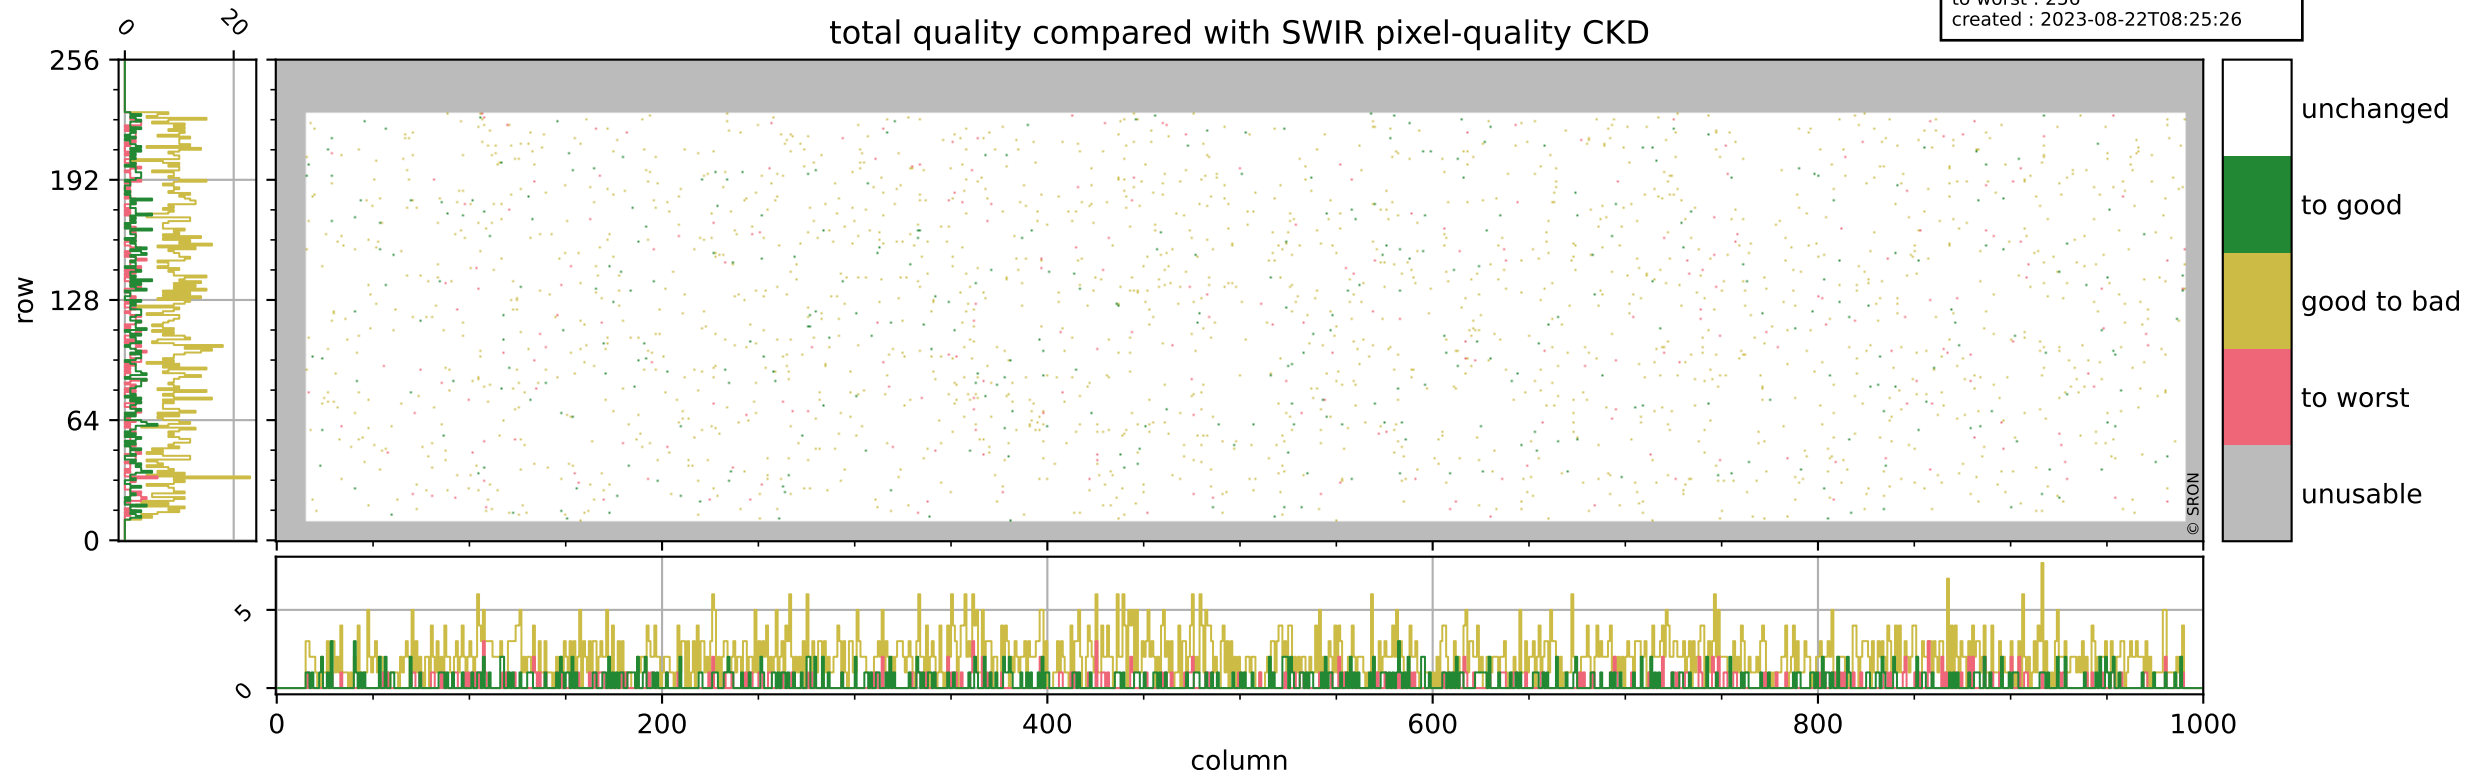

Tropomi SWIR pixel quality (official)

orbits : 19 in [19987, 20032]
coverage : 2021-08-22 / 2021-08-25
bad (quality < 0.8) : 3573
worst (quality < 0.1) : 383
created : 2023-08-22T08:25:26

pixel-quality map (noise average)

Tropomi SWIR pixel quality (official)

orbits : 19 in [19987, 20032]
coverage : 2021-08-22 / 2021-08-25
to good : 365
good to bad : 1692
to worst : 256
created : 2023-08-22T08:25:26

total quality compared with SWIR pixel-quality CKD

Tropomi SWIR pixel quality (official)

orbits : 19 in [19987, 20032]
coverage : 2021-08-22 / 2021-08-25
created : 2023-08-22T08:25:26

Histograms of pixel-quality

Tropomi SWIR pixel quality (official) ground-tracks of Sentinel-5P

orbits : 19 in [19987, 20032]
coverage : 2021-08-22 / 2021-08-25
created : 2023-08-22T08:25:27

Tropomi SWIR pixel quality (official)

orbits : [2827, 20032]
coverage : 2018-04-30 / 2021-08-25
created : 2023-08-22T08:25:27