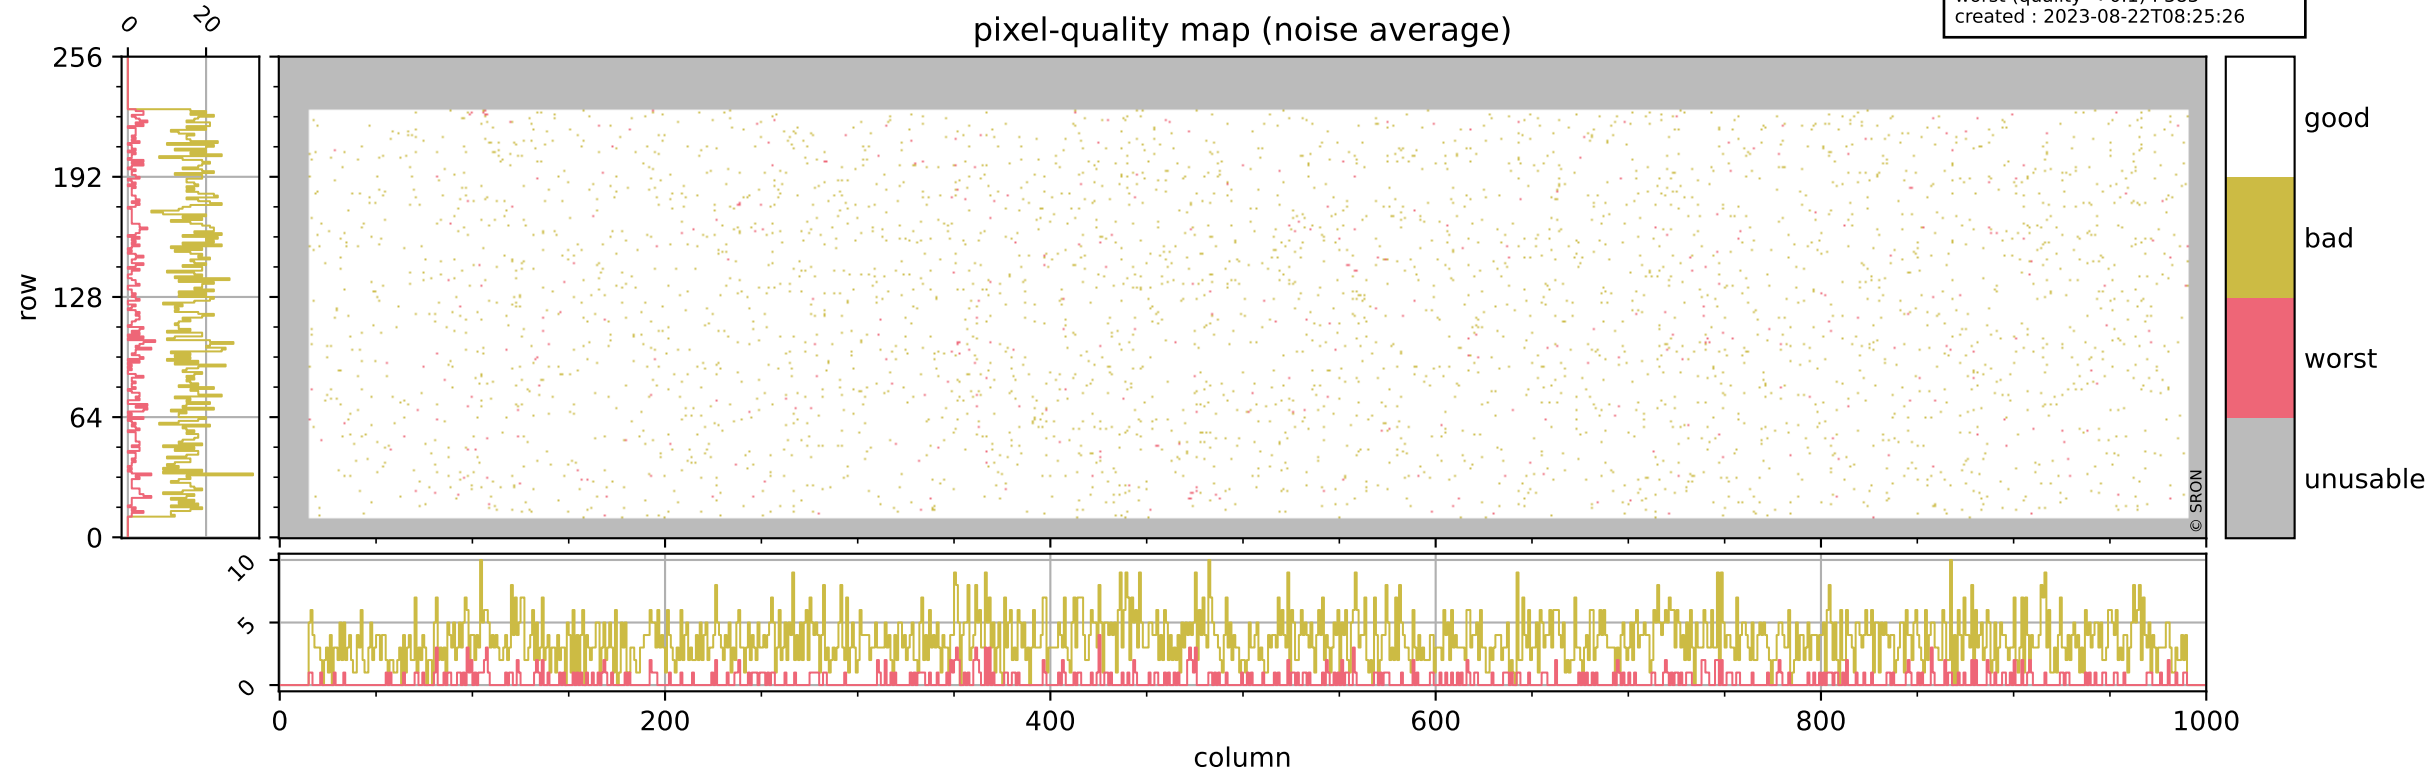

Tropomi SWIR pixel quality (official)

orbits : 19 in [19987, 20032]
coverage : 2021-08-22 / 2021-08-25
bad (quality < 0.8) : 299
worst (quality < 0.1) : 114
created : 2023-08-22T08:25:26

pixel-quality map (dark)

Tropomi SWIR pixel quality (official)

orbits : 19 in [19987, 20032]
coverage : 2021-08-22 / 2021-08-25
bad (quality < 0.8) : 3573
worst (quality < 0.1) : 383
created : 2023-08-22T08:25:26

pixel-quality map (noise average)

Tropomi SWIR pixel quality (official)

orbits : 19 in [19987, 20032]
coverage : 2021-08-22 / 2021-08-25
to good : 365
good to bad : 1692
to worst : 256
created : 2023-08-22T08:25:26

total quality compared with SWIR pixel-quality CKD

Tropomi SWIR pixel quality (official)

orbits : 19 in [19987, 20032]
coverage : 2021-08-22 / 2021-08-25
created : 2023-08-22T08:25:26

Histograms of pixel-quality

Tropomi SWIR pixel quality (official) ground-tracks of Sentinel-5P