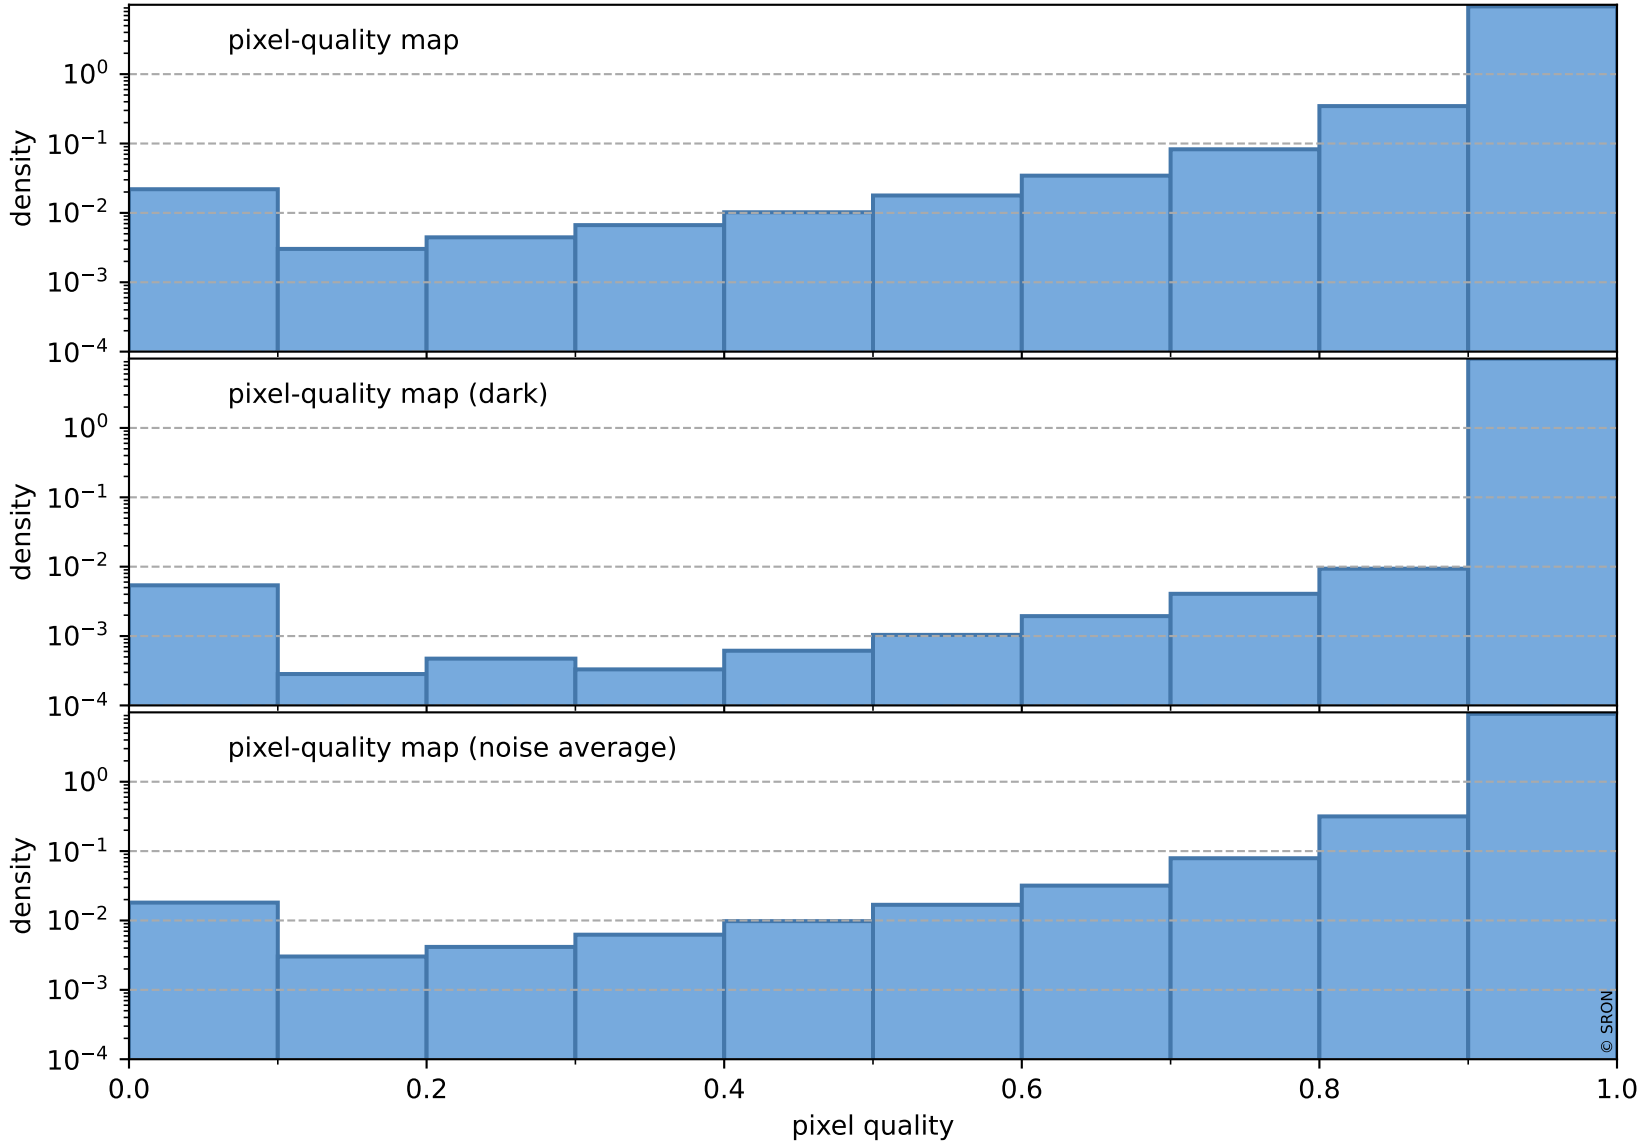

Tropomi SWIR pixel quality (official)

orbits : 19 in [19987, 20032]
coverage : 2021-08-22 / 2021-08-25
to good : 365
good to bad : 1692
to worst : 256
created : 2023-08-22T08:25:26

total quality compared with SWIR pixel-quality CKD

Tropomi SWIR pixel quality (official)

orbits : 19 in [19987, 20032]
coverage : 2021-08-22 / 2021-08-25
created : 2023-08-22T08:25:26

Histograms of pixel-quality

Tropomi SWIR pixel quality (official) ground-tracks of Sentinel-5P

orbits : 19 in [19987, 20032]
coverage : 2021-08-22 / 2021-08-25
created : 2023-08-22T08:25:27

Tropomi SWIR pixel quality (official)

orbits : [2827, 20032]
coverage : 2018-04-30 / 2021-08-25
created : 2023-08-22T08:25:27