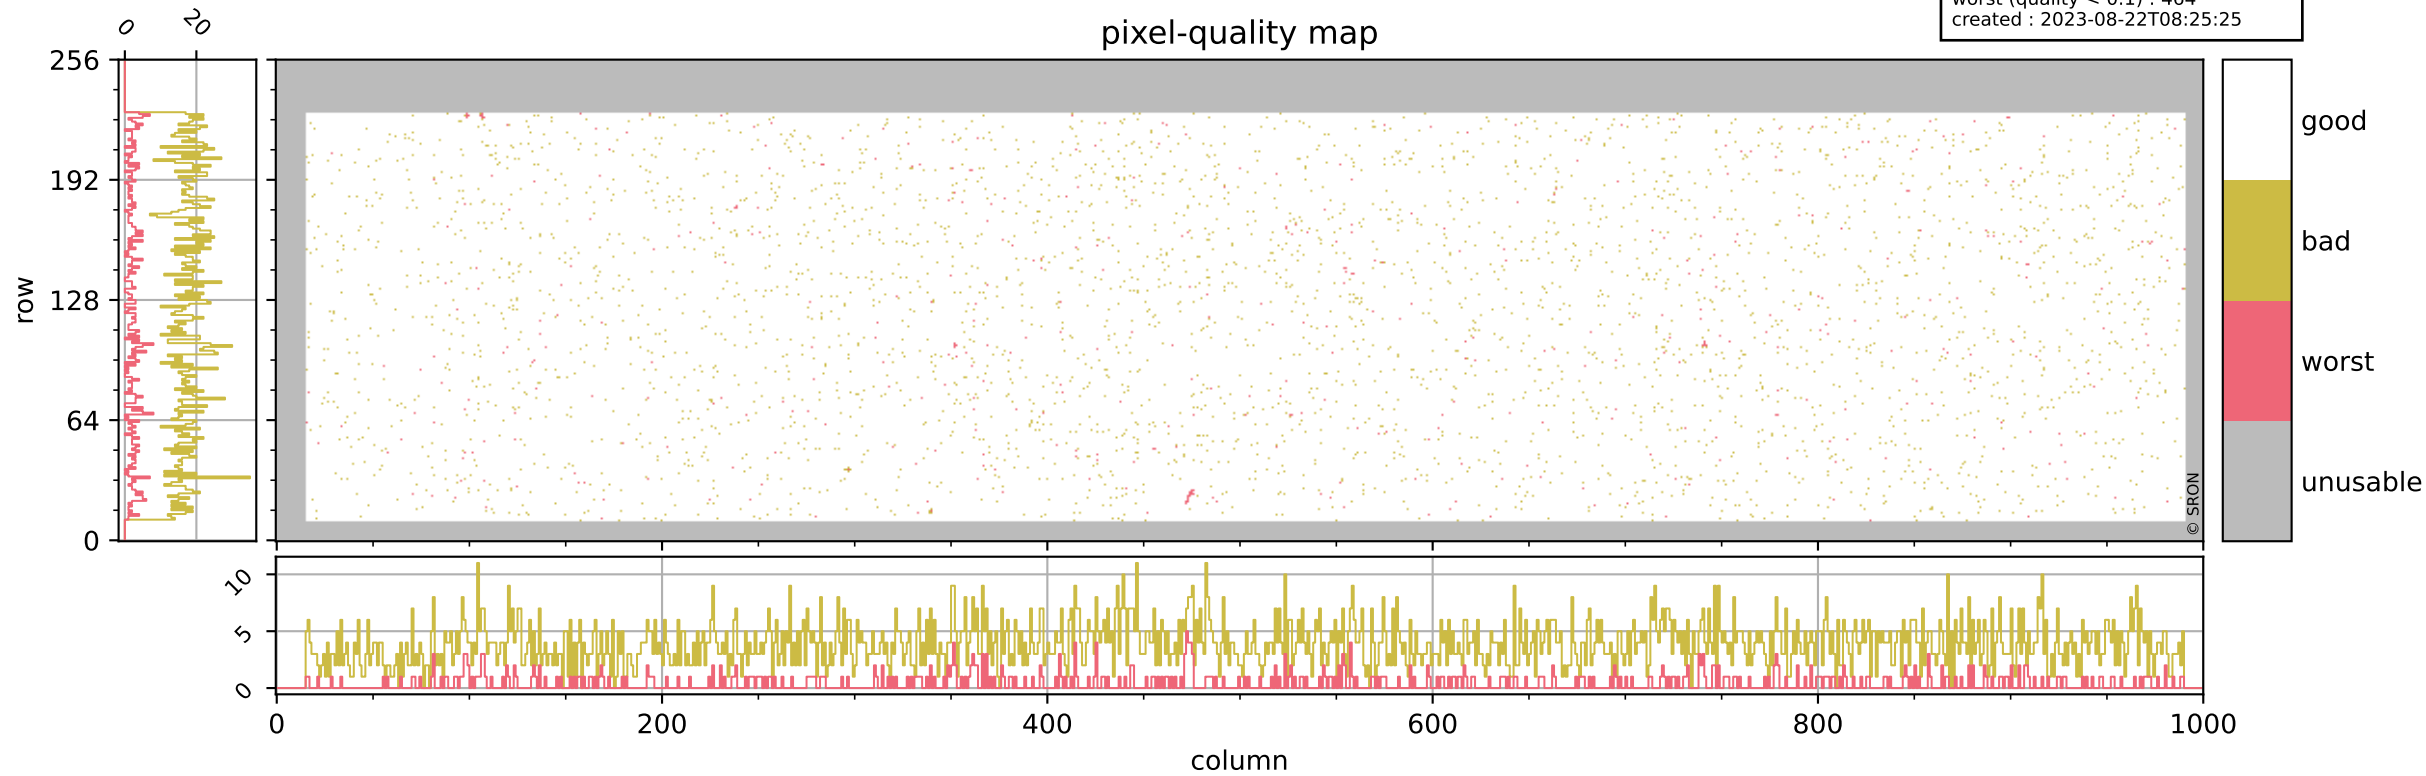

Tropomi SWIR pixel quality (official)

orbits : 19 in [19987, 20032]
coverage : 2021-08-22 / 2021-08-25
bad (quality < 0.8) : 3831
worst (quality < 0.1) : 464
created : 2023-08-22T08:25:25

pixel-quality map

Tropomi SWIR pixel quality (official)

orbits : 19 in [19987, 20032]
coverage : 2021-08-22 / 2021-08-25
bad (quality < 0.8) : 299
worst (quality < 0.1) : 114
created : 2023-08-22T08:25:26

pixel-quality map (dark)

Tropomi SWIR pixel quality (official)

orbits : 19 in [19987, 20032]
coverage : 2021-08-22 / 2021-08-25
bad (quality < 0.8) : 3573
worst (quality < 0.1) : 383
created : 2023-08-22T08:25:26

pixel-quality map (noise average)

Tropomi SWIR pixel quality (official)

orbits : 19 in [19987, 20032]
coverage : 2021-08-22 / 2021-08-25
to good : 365
good to bad : 1692
to worst : 256
created : 2023-08-22T08:25:26

total quality compared with SWIR pixel-quality CKD