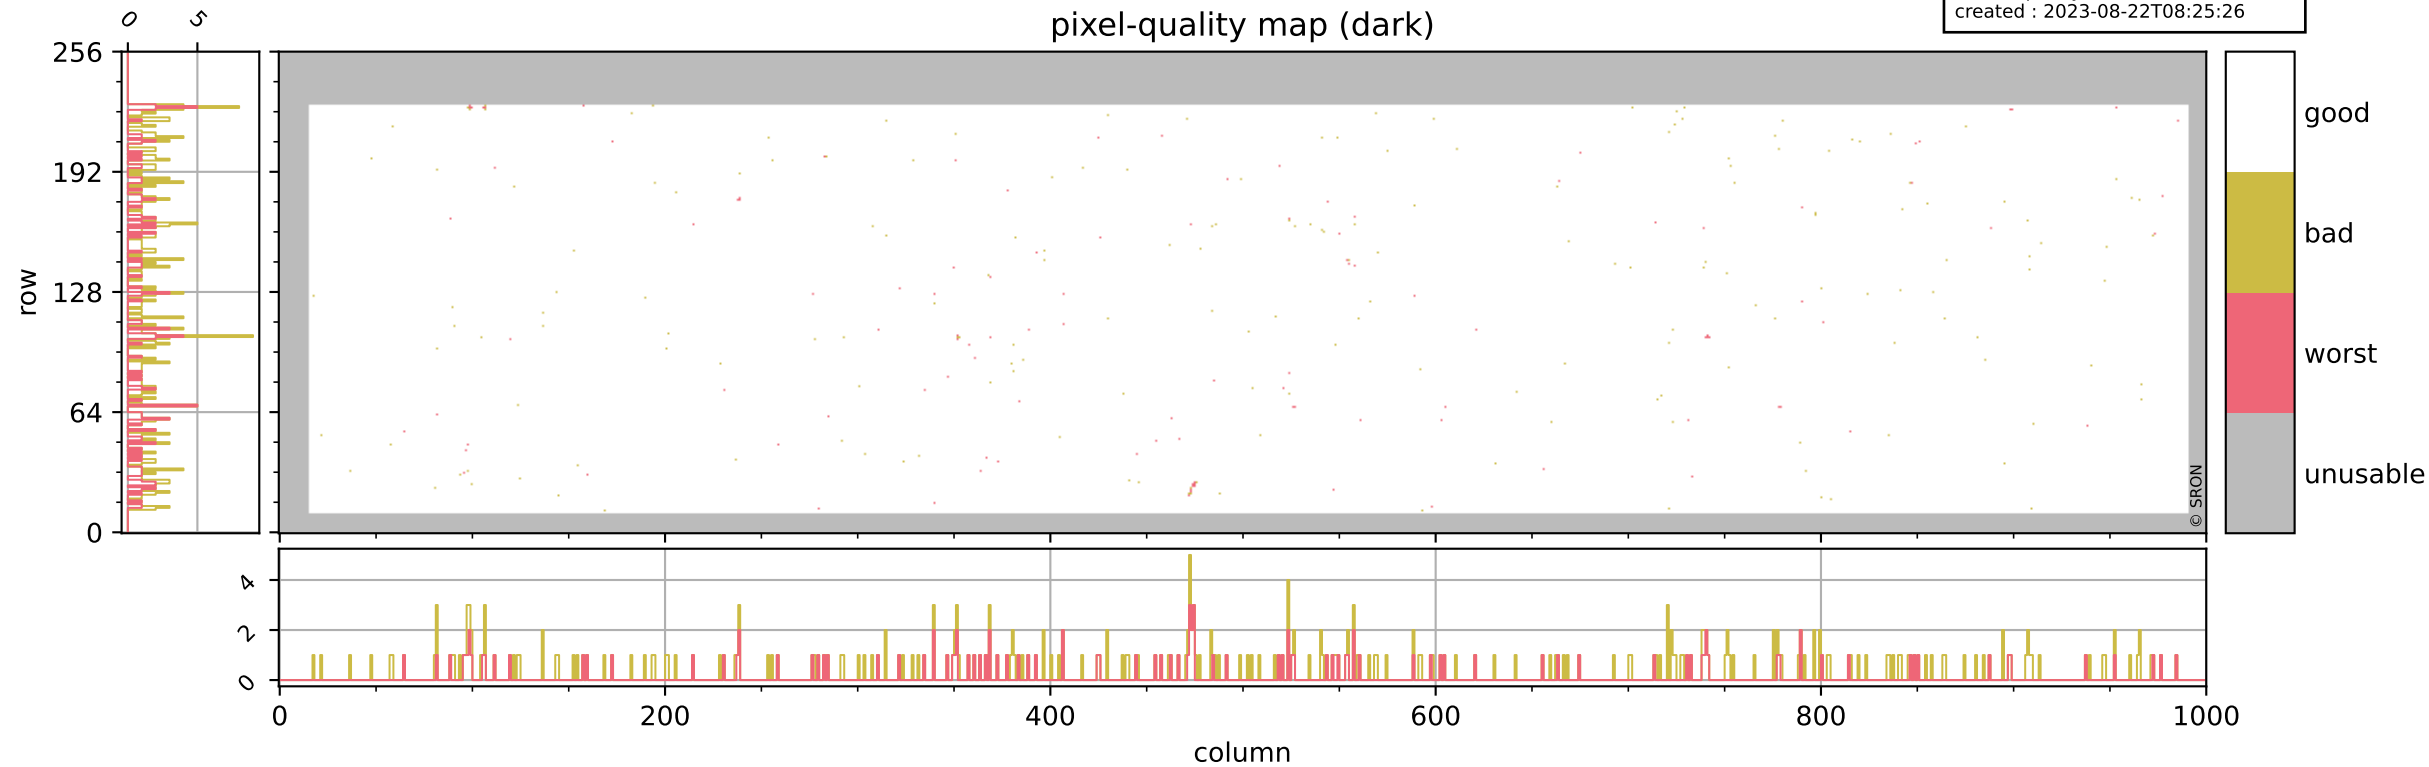

Tropomi SWIR pixel quality (official)

orbits : 19 in [19987, 20032]
coverage : 2021-08-22 / 2021-08-25
bad (quality < 0.8) : 3831
worst (quality < 0.1) : 464
created : 2023-08-22T08:25:25

pixel-quality map

Tropomi SWIR pixel quality (official)

orbits : 19 in [19987, 20032]
coverage : 2021-08-22 / 2021-08-25
bad (quality < 0.8) : 299
worst (quality < 0.1) : 114
created : 2023-08-22T08:25:26

pixel-quality map (dark)

Tropomi SWIR pixel quality (official)

orbits : 19 in [19987, 20032]
coverage : 2021-08-22 / 2021-08-25
bad (quality < 0.8) : 3573
worst (quality < 0.1) : 383
created : 2023-08-22T08:25:26

pixel-quality map (noise average)

Tropomi SWIR pixel quality (official)

orbits : 19 in [19987, 20032]
coverage : 2021-08-22 / 2021-08-25
to good : 365
good to bad : 1692
to worst : 256
created : 2023-08-22T08:25:26

total quality compared with SWIR pixel-quality CKD