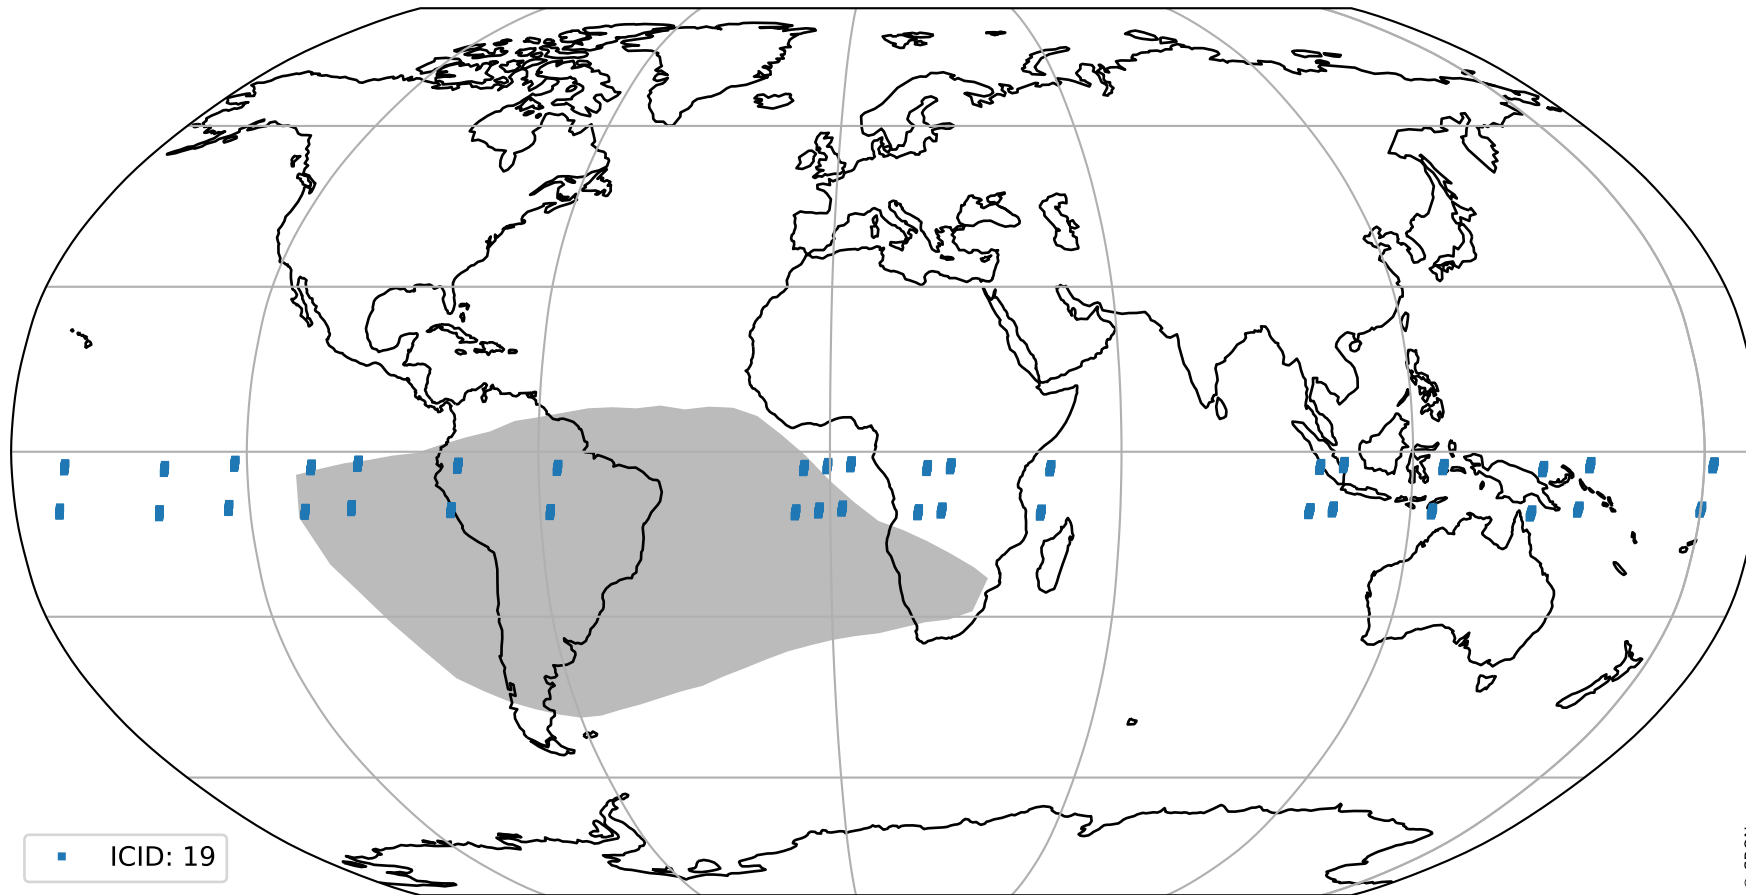

Tropomi SWIR pixel quality (official)

orbits : 19 in [19987, 20032]
coverage : 2021-08-22 / 2021-08-25
to good : 365
good to bad : 1692
to worst : 256
created : 2023-08-22T08:25:26

total quality compared with SWIR pixel-quality CKD

Tropomi SWIR pixel quality (official)

orbits : 19 in [19987, 20032]
coverage : 2021-08-22 / 2021-08-25
created : 2023-08-22T08:25:26

Histograms of pixel-quality

Tropomi SWIR pixel quality (official) ground-tracks of Sentinel-5P

orbits : 19 in [19987, 20032]
coverage : 2021-08-22 / 2021-08-25
created : 2023-08-22T08:25:27

Tropomi SWIR pixel quality (official)

orbits : [2827, 20032]
coverage : 2018-04-30 / 2021-08-25
created : 2023-08-22T08:25:27