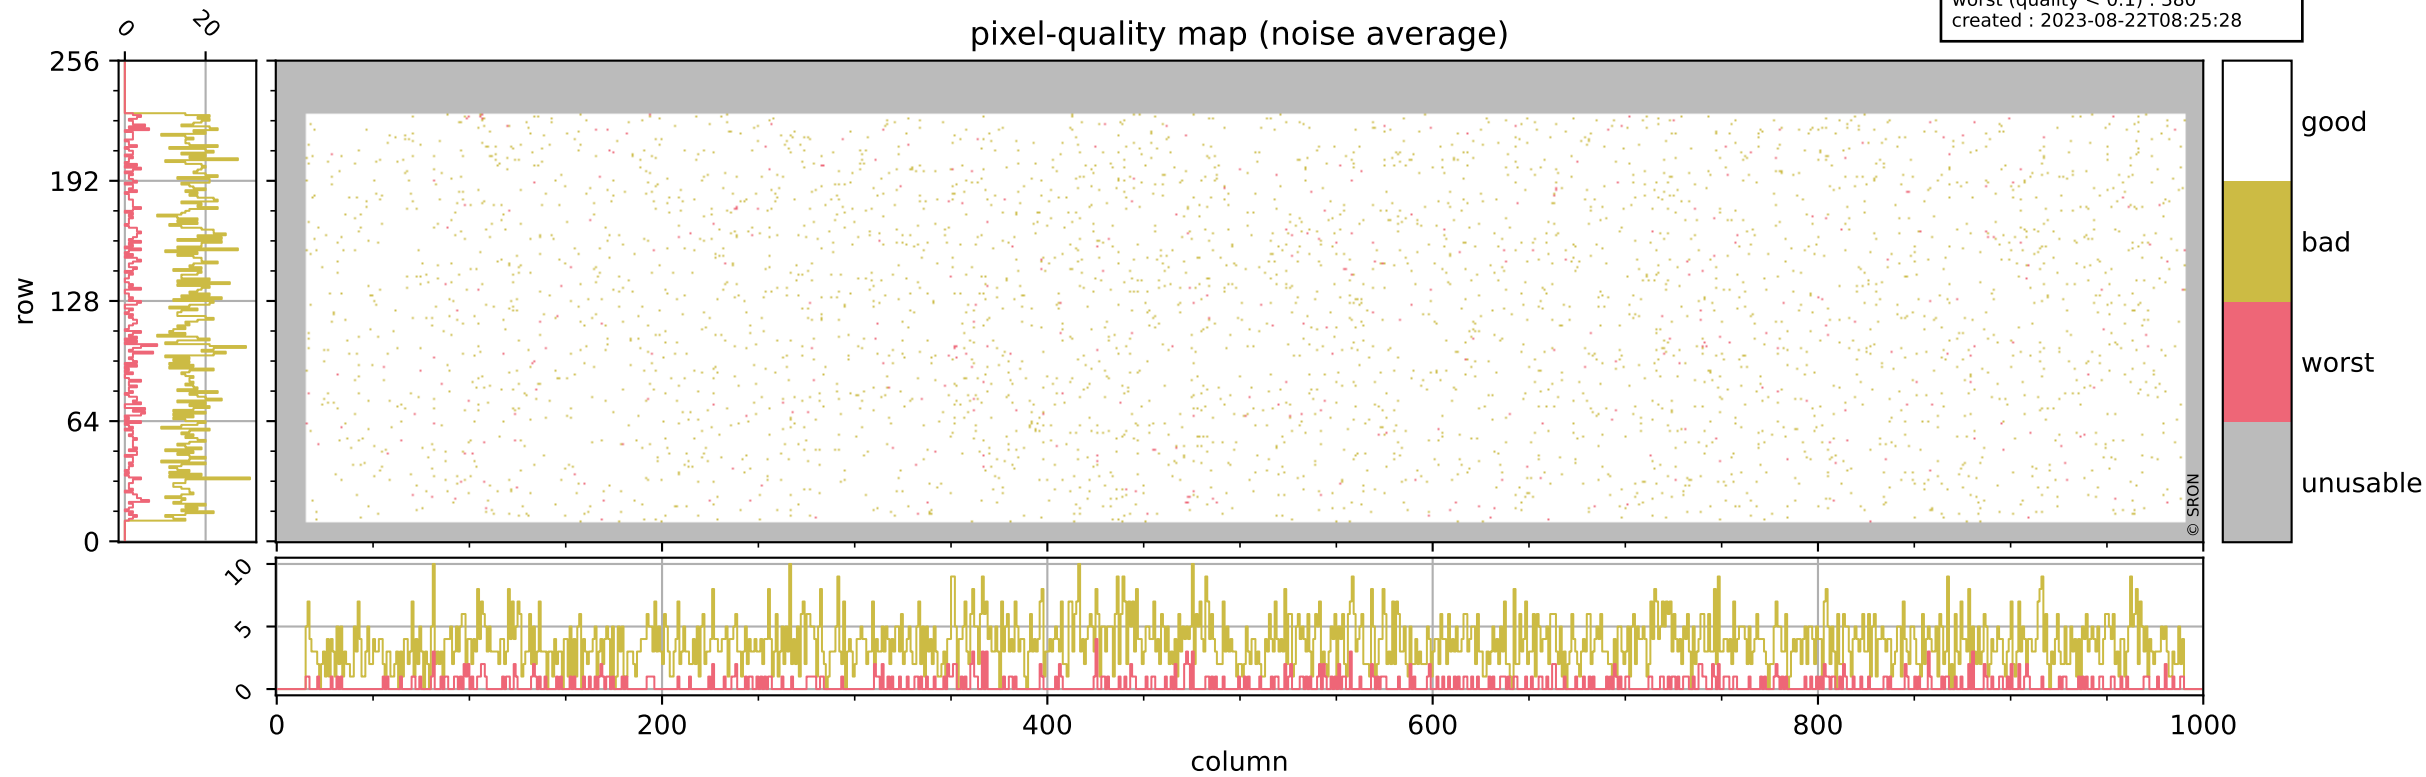

Tropomi SWIR pixel quality (official)

orbits : 20 in [20002, 20047]
coverage : 2021-08-23 / 2021-08-26
bad (quality < 0.8) : 299
worst (quality < 0.1) : 114
created : 2023-08-22T08:25:28

pixel-quality map (dark)

Tropomi SWIR pixel quality (official)

orbits : 20 in [20002, 20047]
coverage : 2021-08-23 / 2021-08-26
bad (quality < 0.8) : 3642
worst (quality < 0.1) : 380
created : 2023-08-22T08:25:28

pixel-quality map (noise average)

Tropomi SWIR pixel quality (official)

orbits : 20 in [20002, 20047]
coverage : 2021-08-23 / 2021-08-26
to good : 355
good to bad : 1756
to worst : 250
created : 2023-08-22T08:25:29

total quality compared with SWIR pixel-quality CKD

Tropomi SWIR pixel quality (official)

orbits : 20 in [20002, 20047]
coverage : 2021-08-23 / 2021-08-26
created : 2023-08-22T08:25:29

Histograms of pixel-quality

Tropomi SWIR pixel quality (official) ground-tracks of Sentinel-5P