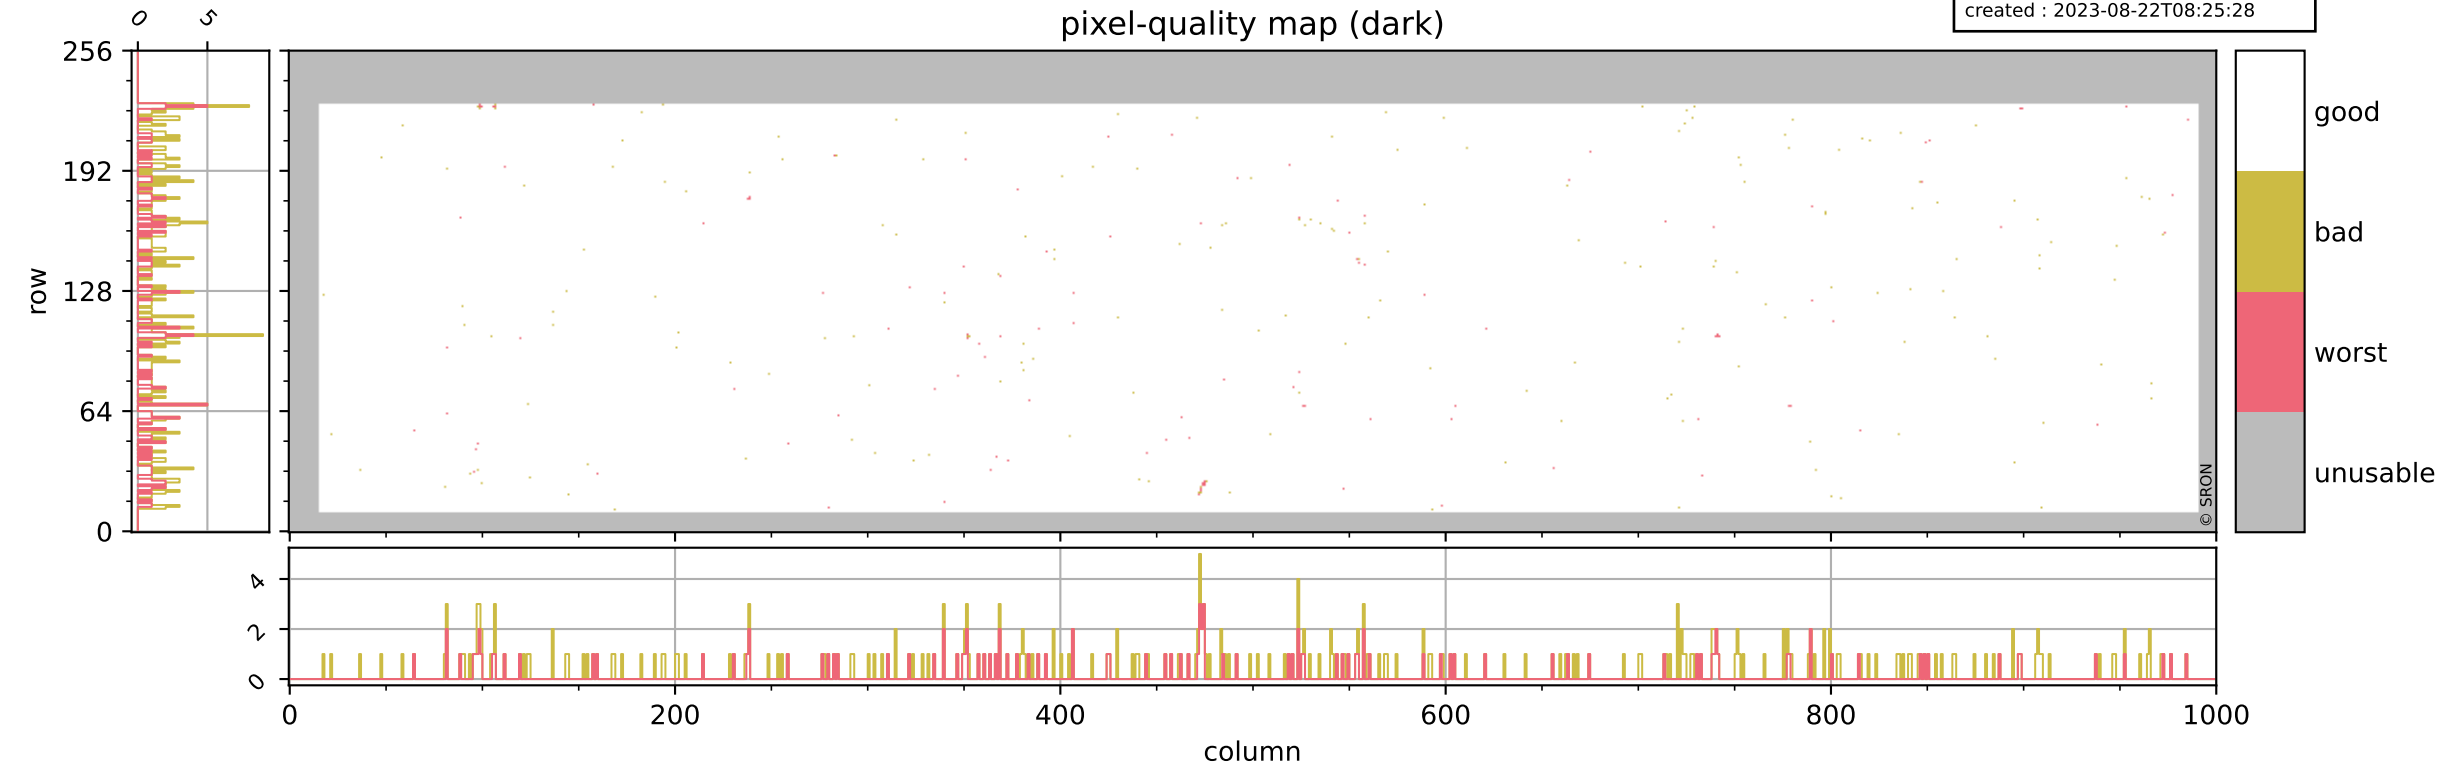

Tropomi SWIR pixel quality (official)

orbits : 20 in [20002, 20047]
coverage : 2021-08-23 / 2021-08-26
bad (quality < 0.8) : 3899
worst (quality < 0.1) : 459
created : 2023-08-22T08:25:28

pixel-quality map

Tropomi SWIR pixel quality (official)

orbits : 20 in [20002, 20047]
coverage : 2021-08-23 / 2021-08-26
bad (quality < 0.8) : 299
worst (quality < 0.1) : 114
created : 2023-08-22T08:25:28

pixel-quality map (dark)

Tropomi SWIR pixel quality (official)

orbits : 20 in [20002, 20047]
coverage : 2021-08-23 / 2021-08-26
bad (quality < 0.8) : 3642
worst (quality < 0.1) : 380
created : 2023-08-22T08:25:28

pixel-quality map (noise average)

Tropomi SWIR pixel quality (official)

orbits : 20 in [20002, 20047]
coverage : 2021-08-23 / 2021-08-26
created : 2023-08-22T08:25:29

Histograms of pixel-quality

Tropomi SWIR pixel quality (official) ground-tracks of Sentinel-5P