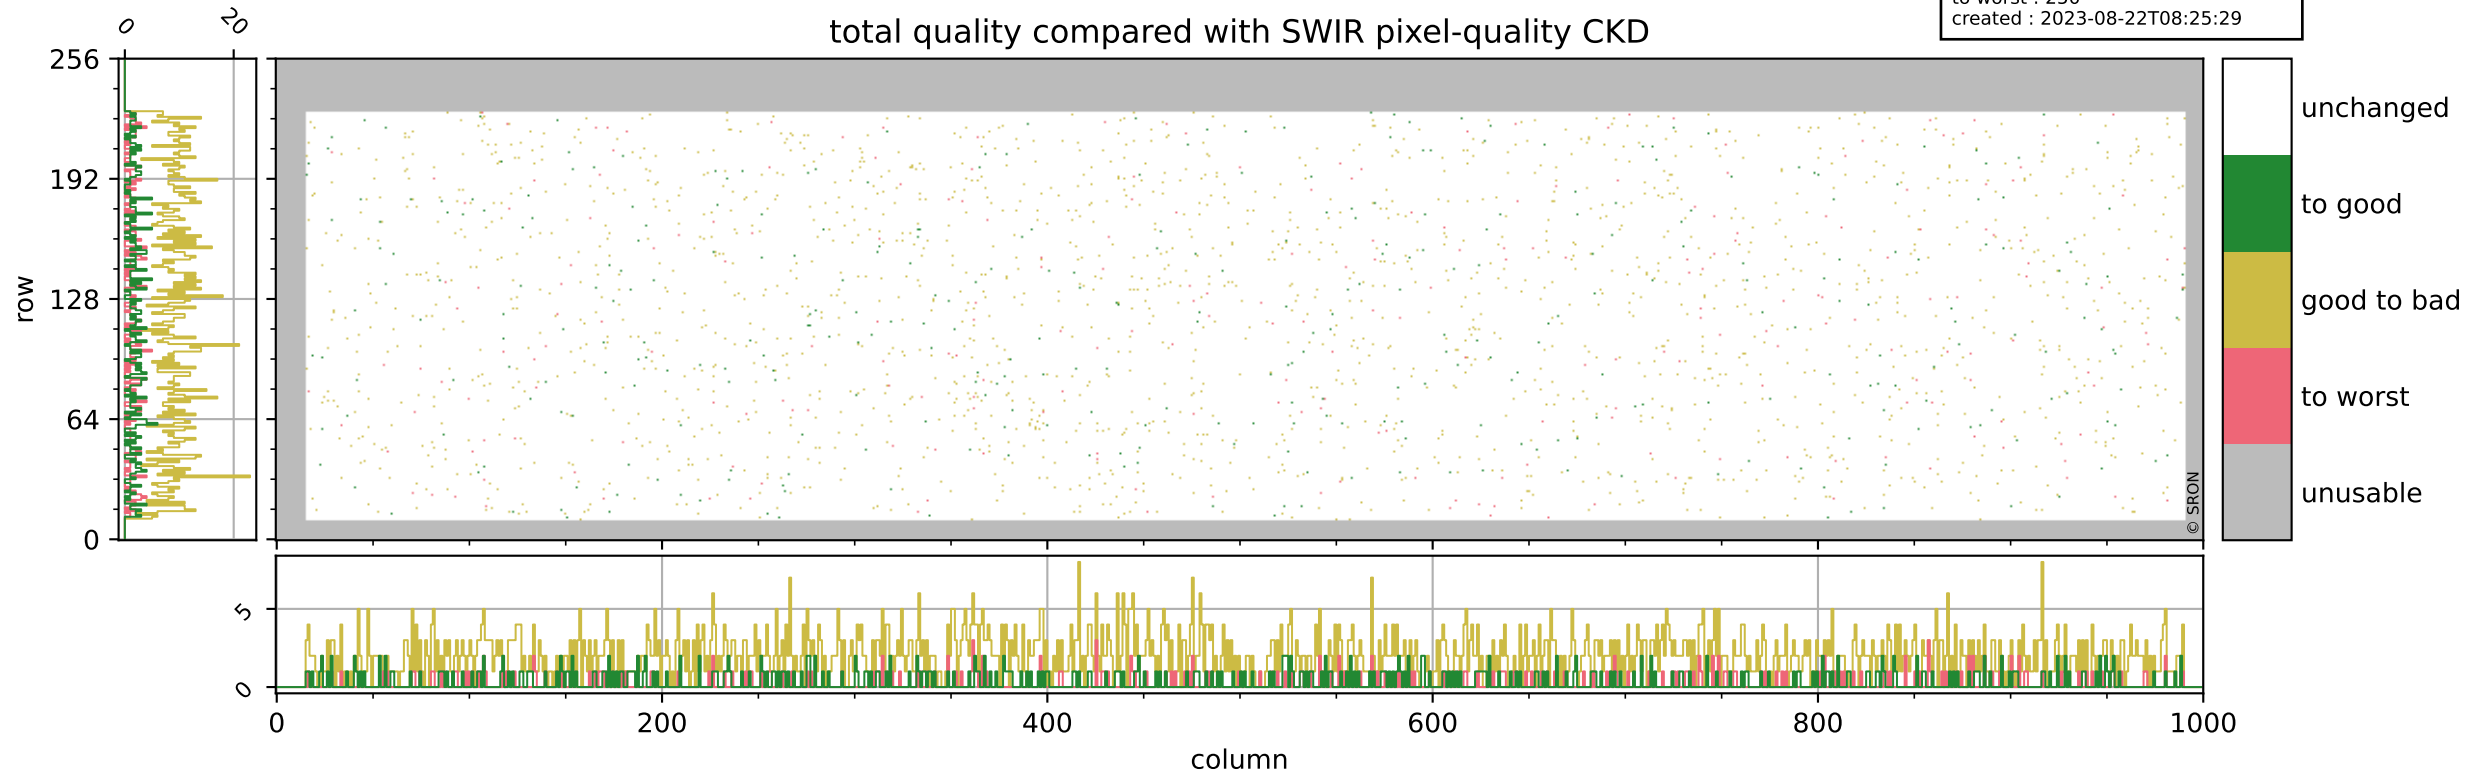

Tropomi SWIR pixel quality (official)

orbits : 20 in [20002, 20047]
coverage : 2021-08-23 / 2021-08-26
bad (quality < 0.8) : 299
worst (quality < 0.1) : 114
created : 2023-08-22T08:25:28

pixel-quality map (dark)

Tropomi SWIR pixel quality (official)

orbits : 20 in [20002, 20047]
coverage : 2021-08-23 / 2021-08-26
bad (quality < 0.8) : 3642
worst (quality < 0.1) : 380
created : 2023-08-22T08:25:28

pixel-quality map (noise average)

Tropomi SWIR pixel quality (official)

orbits : 20 in [20002, 20047]
coverage : 2021-08-23 / 2021-08-26
to good : 355
good to bad : 1756
to worst : 250
created : 2023-08-22T08:25:29

total quality compared with SWIR pixel-quality CKD

Tropomi SWIR pixel quality (official)

orbits : 20 in [20002, 20047]
coverage : 2021-08-23 / 2021-08-26
created : 2023-08-22T08:25:29

Histograms of pixel-quality

Tropomi SWIR pixel quality (official) ground-tracks of Sentinel-5P