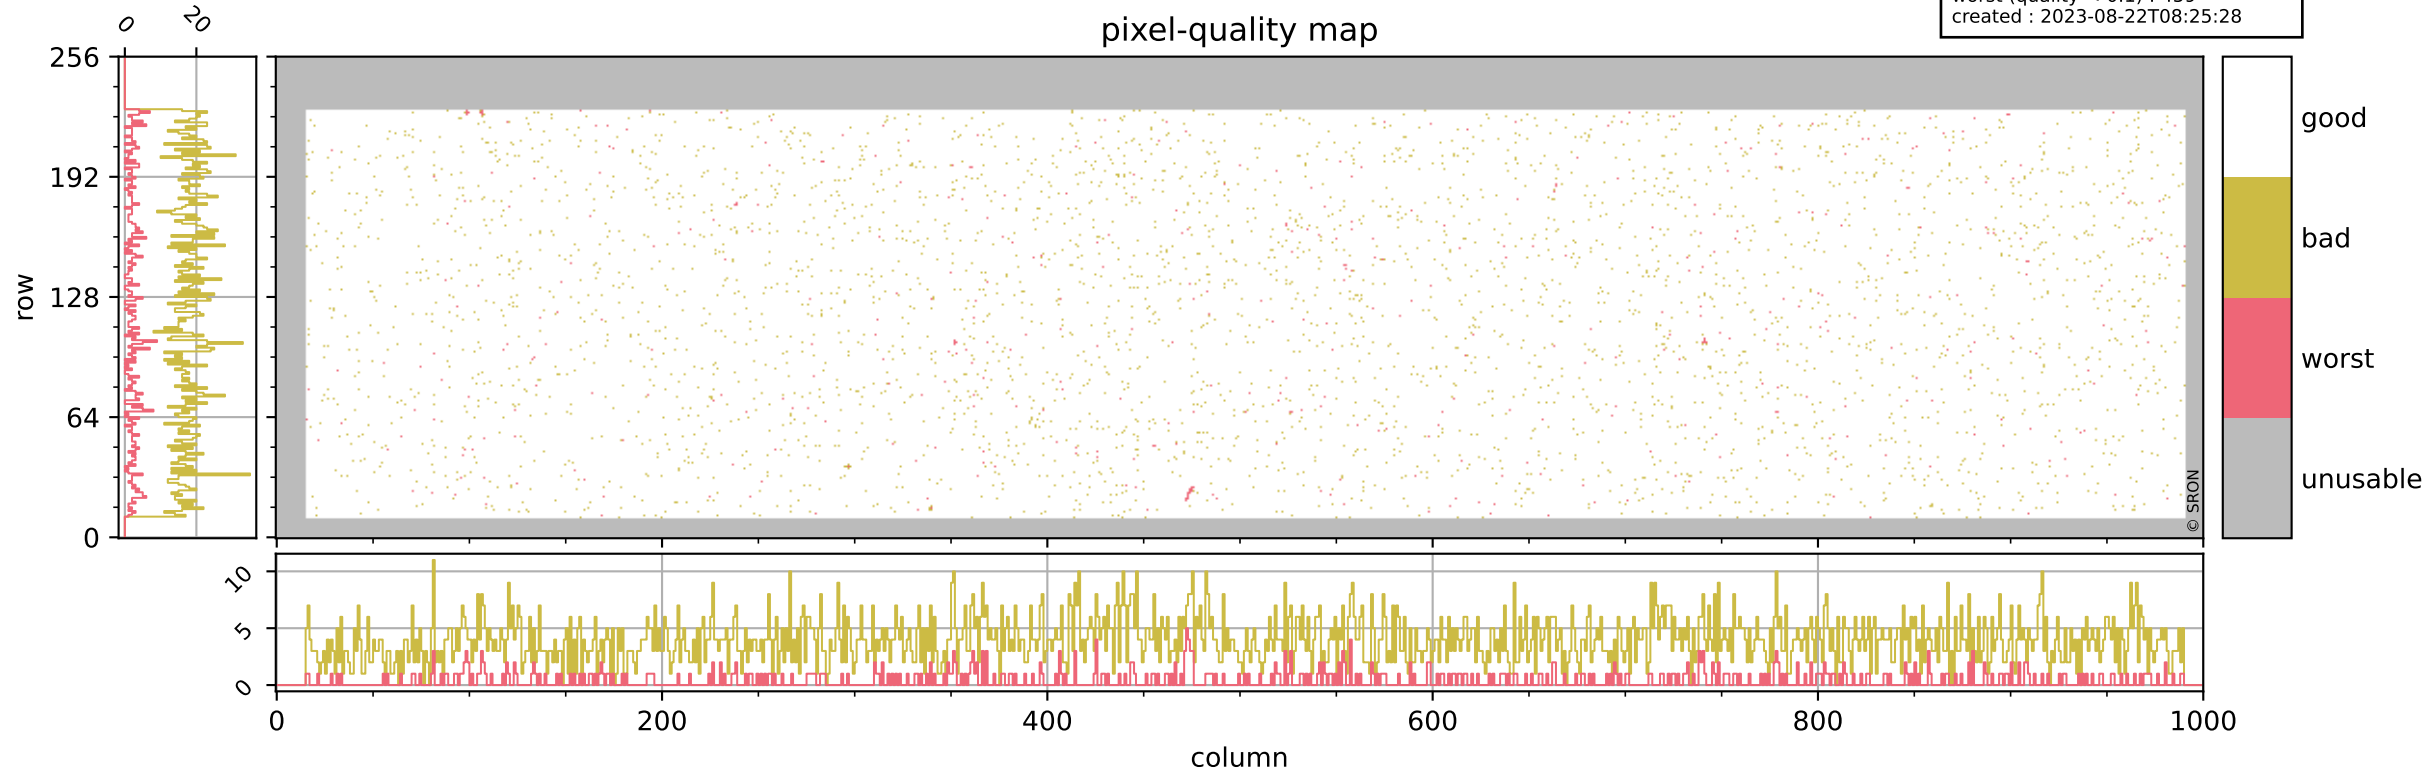

Tropomi SWIR pixel quality (official)

orbits : 20 in [20002, 20047]
coverage : 2021-08-23 / 2021-08-26
bad (quality < 0.8) : 3899
worst (quality < 0.1) : 459
created : 2023-08-22T08:25:28

pixel-quality map

Tropomi SWIR pixel quality (official)

orbits : 20 in [20002, 20047]
coverage : 2021-08-23 / 2021-08-26
bad (quality < 0.8) : 299
worst (quality < 0.1) : 114
created : 2023-08-22T08:25:28

pixel-quality map (dark)

Tropomi SWIR pixel quality (official)

orbits : 20 in [20002, 20047]
coverage : 2021-08-23 / 2021-08-26
bad (quality < 0.8) : 3642
worst (quality < 0.1) : 380
created : 2023-08-22T08:25:28

pixel-quality map (noise average)

Tropomi SWIR pixel quality (official)

orbits : 20 in [20002, 20047]
coverage : 2021-08-23 / 2021-08-26
to good : 355
good to bad : 1756
to worst : 250
created : 2023-08-22T08:25:29

total quality compared with SWIR pixel-quality CKD