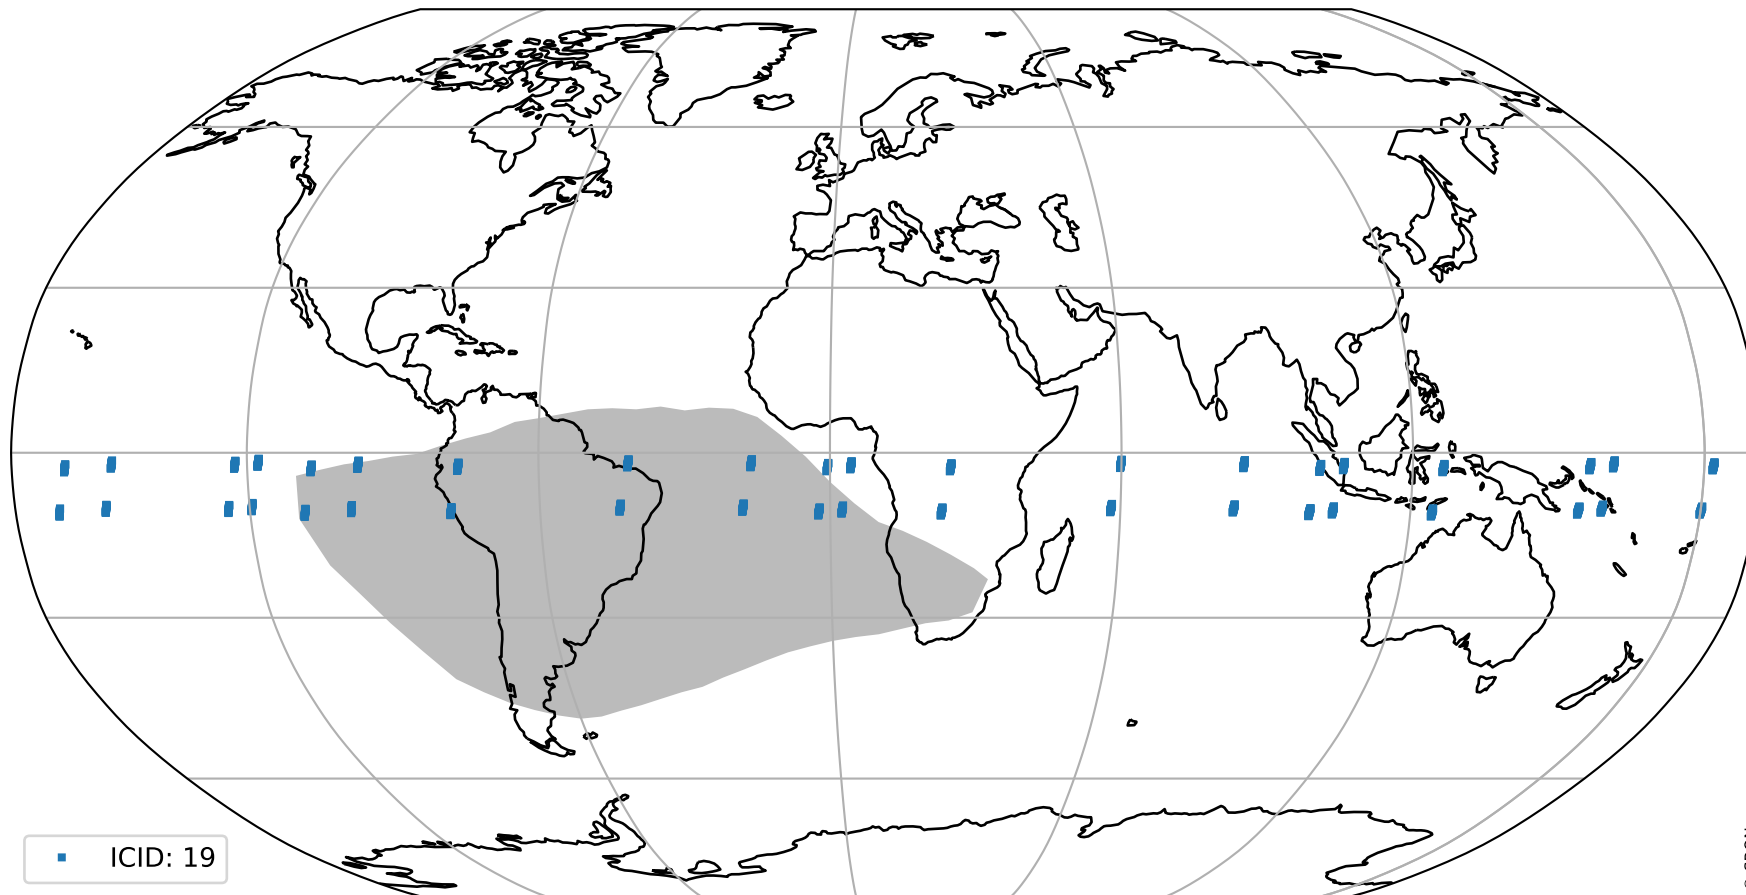

Tropomi SWIR pixel quality (official)

orbits : 20 in [20002, 20047]
coverage : 2021-08-23 / 2021-08-26
to good : 355
good to bad : 1756
to worst : 250
created : 2023-08-22T08:25:29

total quality compared with SWIR pixel-quality CKD

Tropomi SWIR pixel quality (official)

orbits : 20 in [20002, 20047]
coverage : 2021-08-23 / 2021-08-26
created : 2023-08-22T08:25:29

Histograms of pixel-quality

Tropomi SWIR pixel quality (official) ground-tracks of Sentinel-5P

orbits : 20 in [20002, 20047]
coverage : 2021-08-23 / 2021-08-26
created : 2023-08-22T08:25:29

Tropomi SWIR pixel quality (official)

orbits : [2827, 20047]
coverage : 2018-04-30 / 2021-08-26
created : 2023-08-22T08:25:30