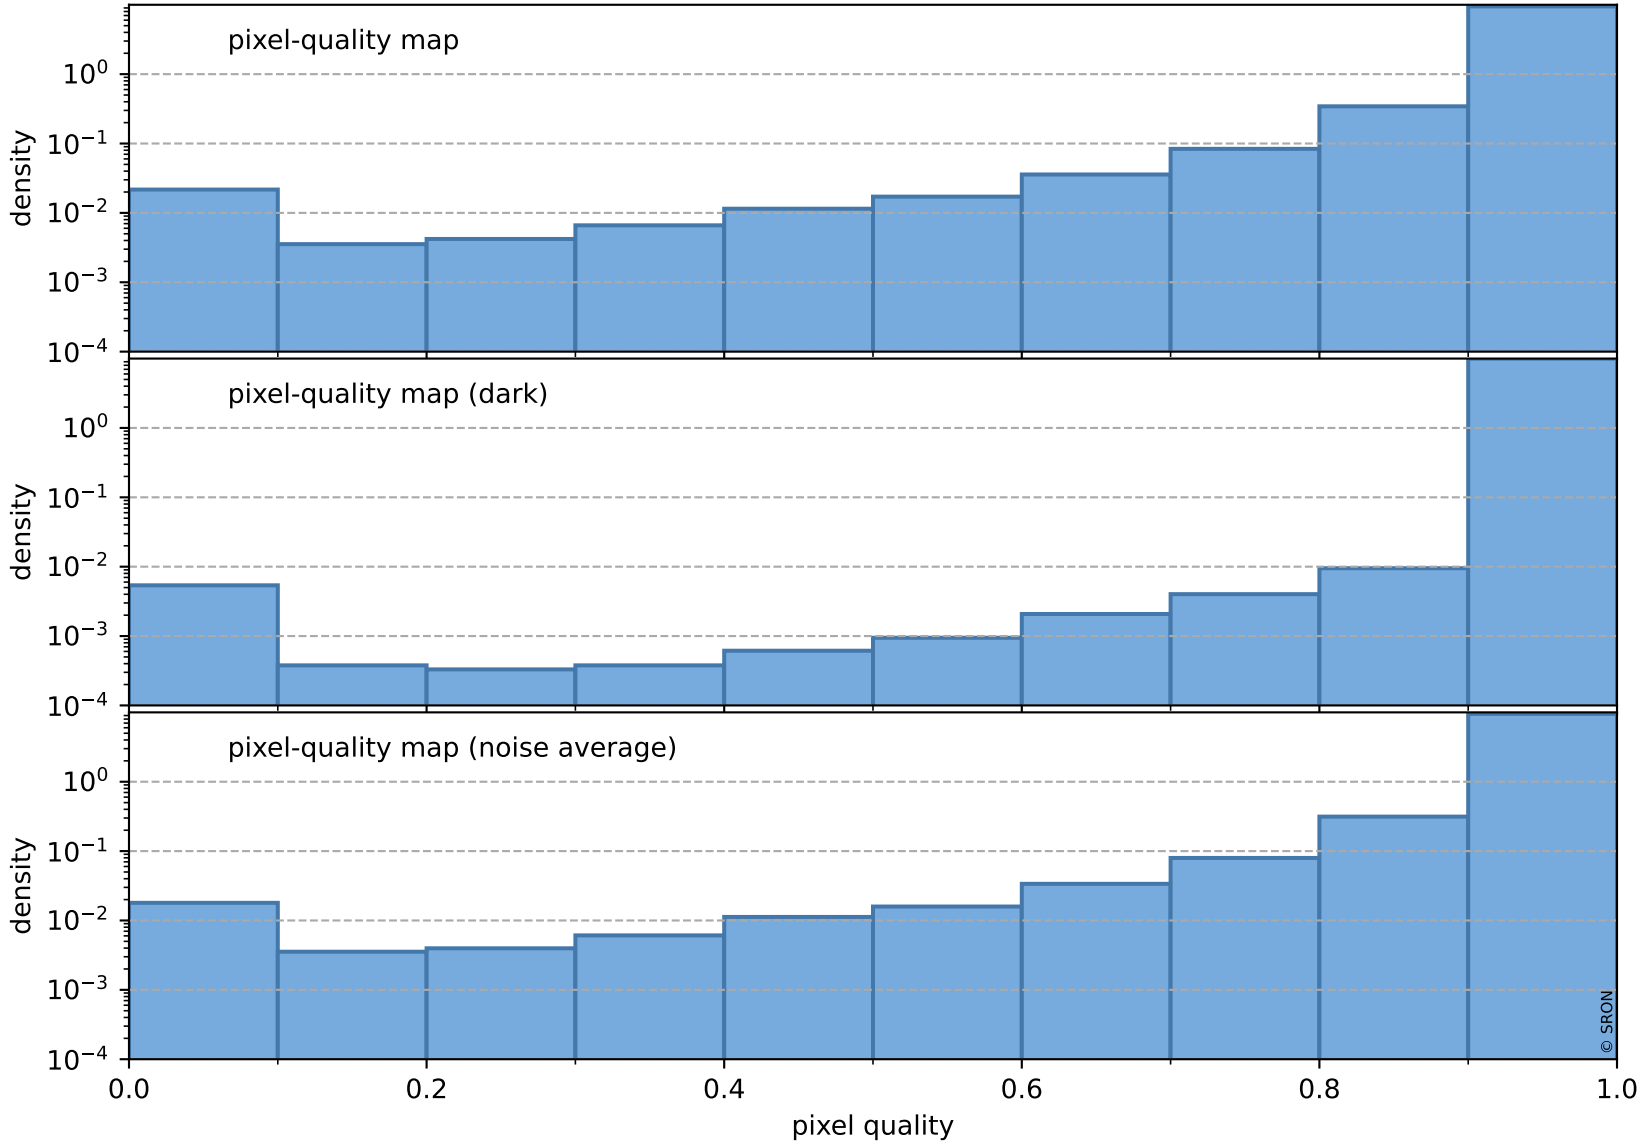

Tropomi SWIR pixel quality (official)

orbits : 20 in [20002, 20047]
coverage : 2021-08-23 / 2021-08-26
to good : 355
good to bad : 1756
to worst : 250
created : 2023-08-22T08:25:29

total quality compared with SWIR pixel-quality CKD

Tropomi SWIR pixel quality (official)

orbits : 20 in [20002, 20047]
coverage : 2021-08-23 / 2021-08-26
created : 2023-08-22T08:25:29

Histograms of pixel-quality

Tropomi SWIR pixel quality (official) ground-tracks of Sentinel-5P

orbits : 20 in [20002, 20047]
coverage : 2021-08-23 / 2021-08-26
created : 2023-08-22T08:25:29

Tropomi SWIR pixel quality (official)

orbits : [2827, 20047]
coverage : 2018-04-30 / 2021-08-26
created : 2023-08-22T08:25:30