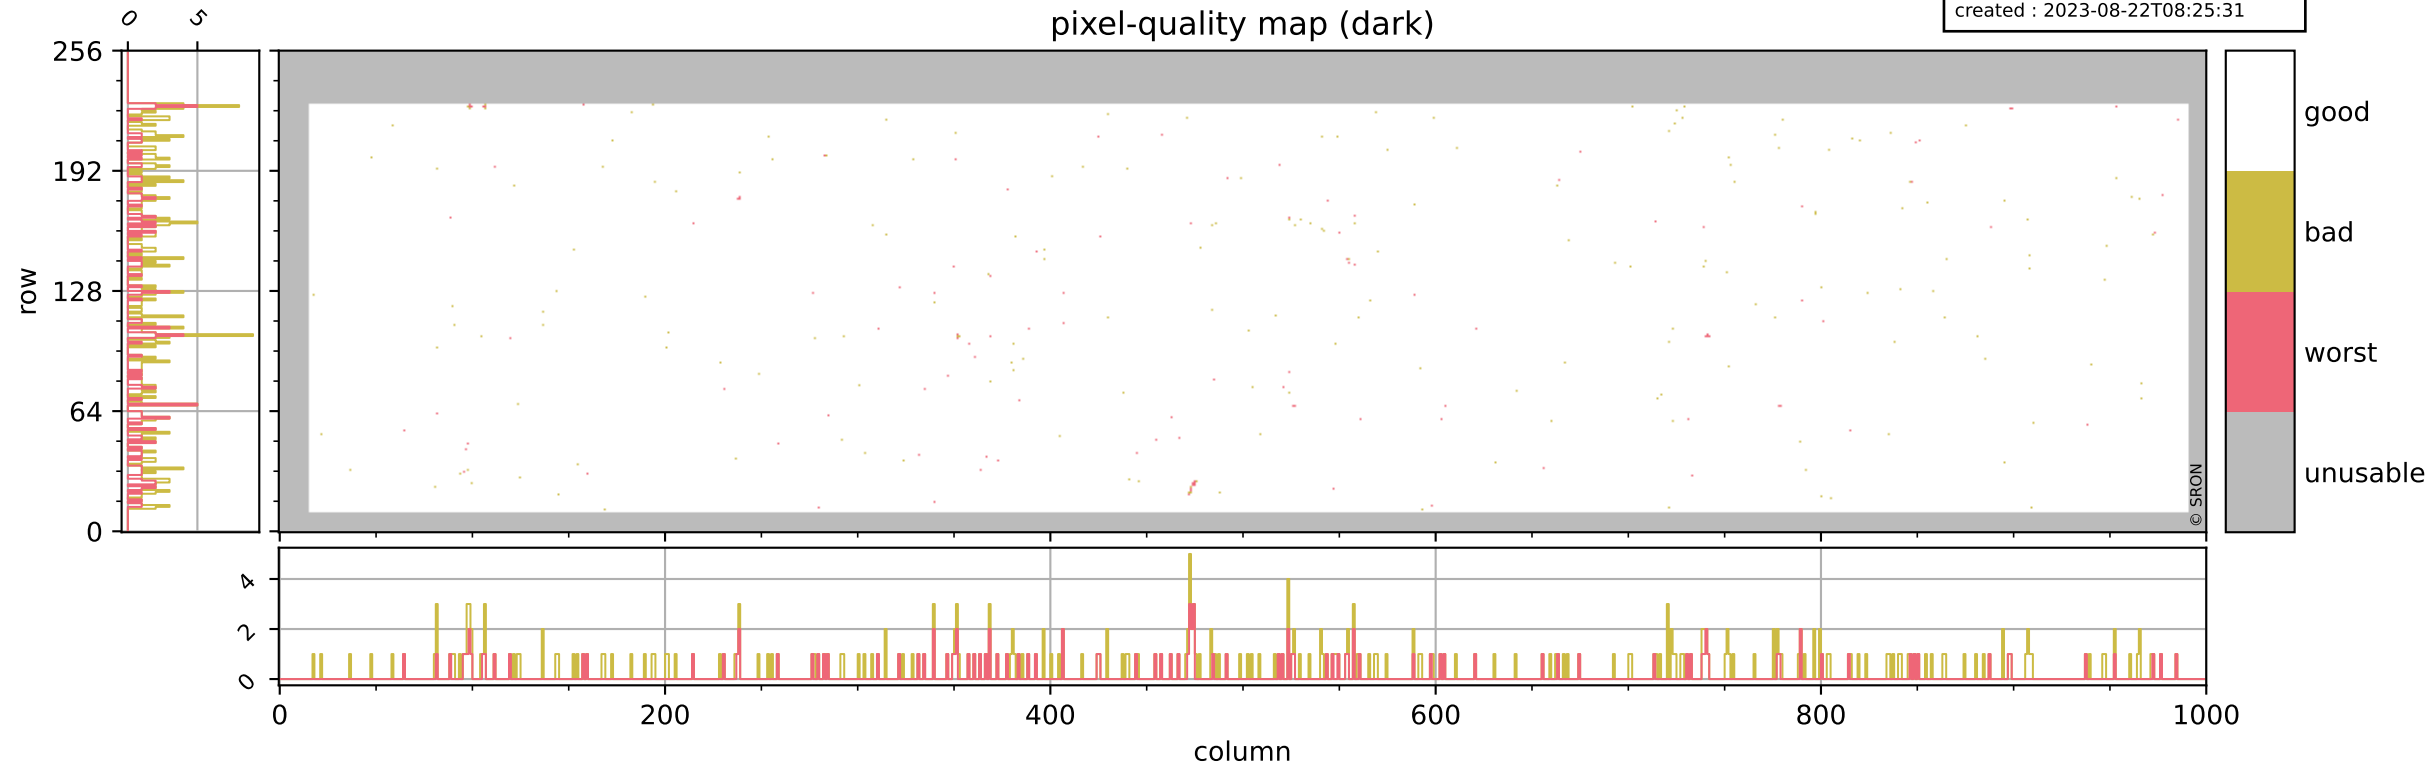

Tropomi SWIR pixel quality (official)

orbits : 19 in [20017, 20062]
coverage : 2021-08-24 / 2021-08-27
bad (quality < 0.8) : 3851
worst (quality < 0.1) : 457
created : 2023-08-22T08:25:30

Tropomi SWIR pixel quality (official)

orbits : 19 in [20017, 20062]
coverage : 2021-08-24 / 2021-08-27
bad (quality < 0.8) : 299
worst (quality < 0.1) : 114
created : 2023-08-22T08:25:31

pixel-quality map (dark)

Tropomi SWIR pixel quality (official)

orbits : 19 in [20017, 20062]
coverage : 2021-08-24 / 2021-08-27
bad (quality < 0.8) : 3599
worst (quality < 0.1) : 378
created : 2023-08-22T08:25:31

pixel-quality map (noise average)

Tropomi SWIR pixel quality (official)

orbits : 19 in [20017, 20062]
coverage : 2021-08-24 / 2021-08-27
created : 2023-08-22T08:25:31

Histograms of pixel-quality

Tropomi SWIR pixel quality (official) ground-tracks of Sentinel-5P

orbits : 19 in [20017, 20062]
coverage : 2021-08-24 / 2021-08-27
created : 2023-08-22T08:25:32