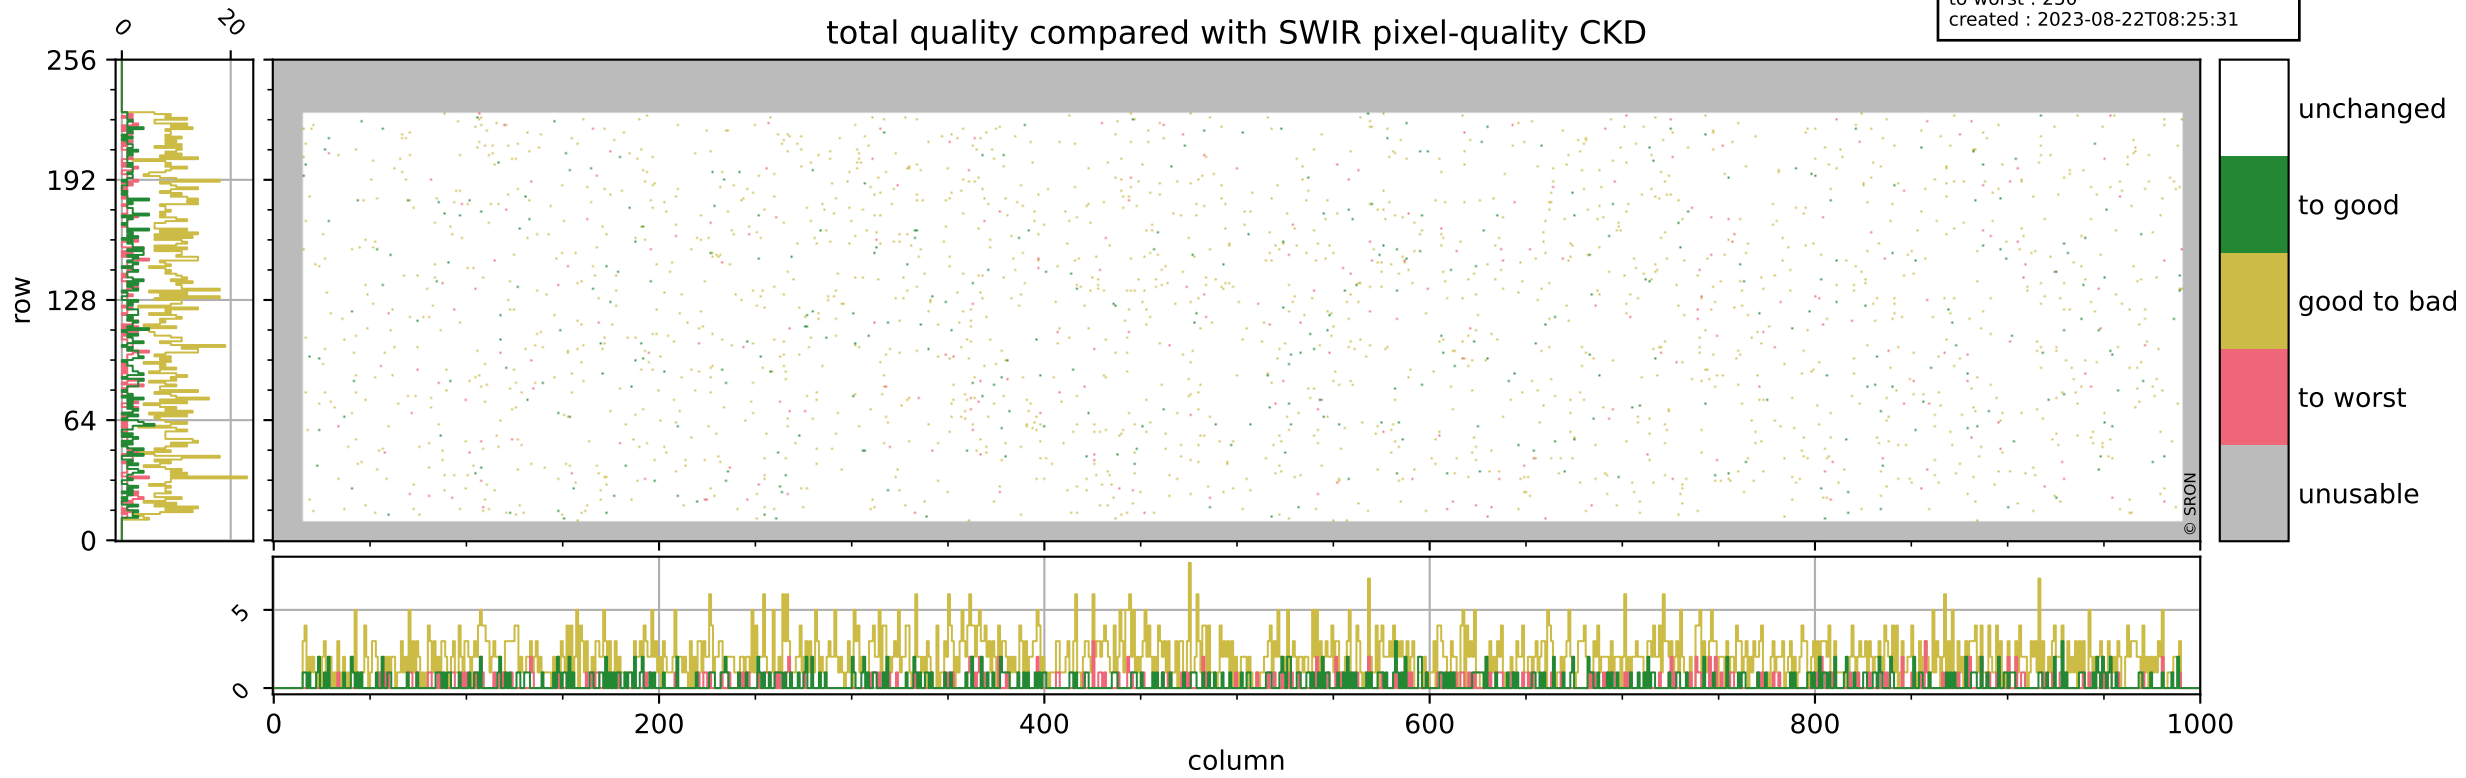

orbits : 19 in [20017, 20062]
coverage : 2021-08-24 / 2021-08-27
bad (quality < 0.8) : 299
worst (quality < 0.1) : 114
created : 2023-08-22T08:25:31

pixel-quality map (dark)

Tropomi SWIR pixel quality (official)

orbits : 19 in [20017, 20062]
coverage : 2021-08-24 / 2021-08-27
bad (quality < 0.8) : 3599
worst (quality < 0.1) : 378
created : 2023-08-22T08:25:31

pixel-quality map (noise average)

Tropomi SWIR pixel quality (official)

orbits : 19 in [20017, 20062]
coverage : 2021-08-24 / 2021-08-27
to good : 358
good to bad : 1712
to worst : 250
created : 2023-08-22T08:25:31

total quality compared with SWIR pixel-quality CKD

Tropomi SWIR pixel quality (official)

orbits : 19 in [20017, 20062]
coverage : 2021-08-24 / 2021-08-27
created : 2023-08-22T08:25:31

Histograms of pixel-quality

Tropomi SWIR pixel quality (official) ground-tracks of Sentinel-5P

orbits : 19 in [20017, 20062]
coverage : 2021-08-24 / 2021-08-27
created : 2023-08-22T08:25:32