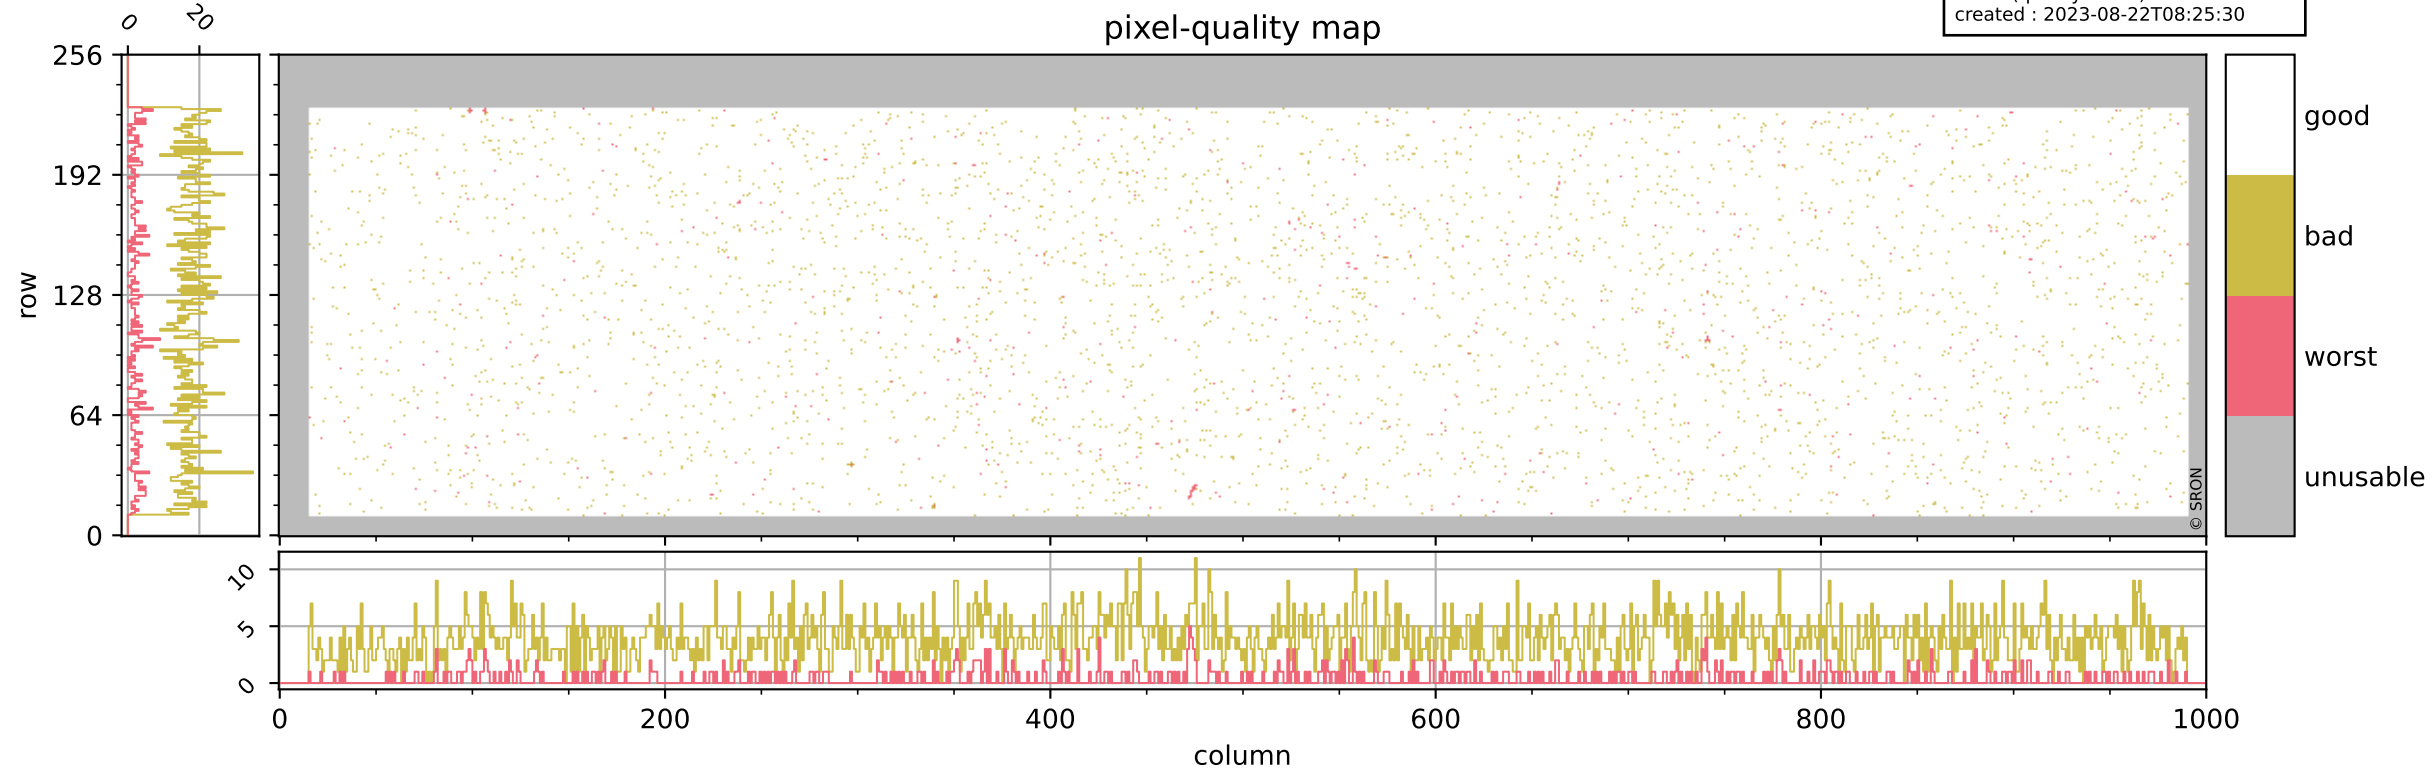

Tropomi SWIR pixel quality (official)

orbits : 19 in [20017, 20062]
coverage : 2021-08-24 / 2021-08-27
bad (quality < 0.8) : 3851
worst (quality < 0.1) : 457
created : 2023-08-22T08:25:30

Tropomi SWIR pixel quality (official)

orbits : 19 in [20017, 20062]
coverage : 2021-08-24 / 2021-08-27
bad (quality < 0.8) : 299
worst (quality < 0.1) : 114
created : 2023-08-22T08:25:31

pixel-quality map (dark)

Tropomi SWIR pixel quality (official)

orbits : 19 in [20017, 20062]
coverage : 2021-08-24 / 2021-08-27
bad (quality < 0.8) : 3599
worst (quality < 0.1) : 378
created : 2023-08-22T08:25:31

pixel-quality map (noise average)

Tropomi SWIR pixel quality (official)

orbits : 19 in [20017, 20062]
coverage : 2021-08-24 / 2021-08-27
created : 2023-08-22T08:25:31

Histograms of pixel-quality

Tropomi SWIR pixel quality (official) ground-tracks of Sentinel-5P

orbits : 19 in [20017, 20062]
coverage : 2021-08-24 / 2021-08-27
created : 2023-08-22T08:25:32