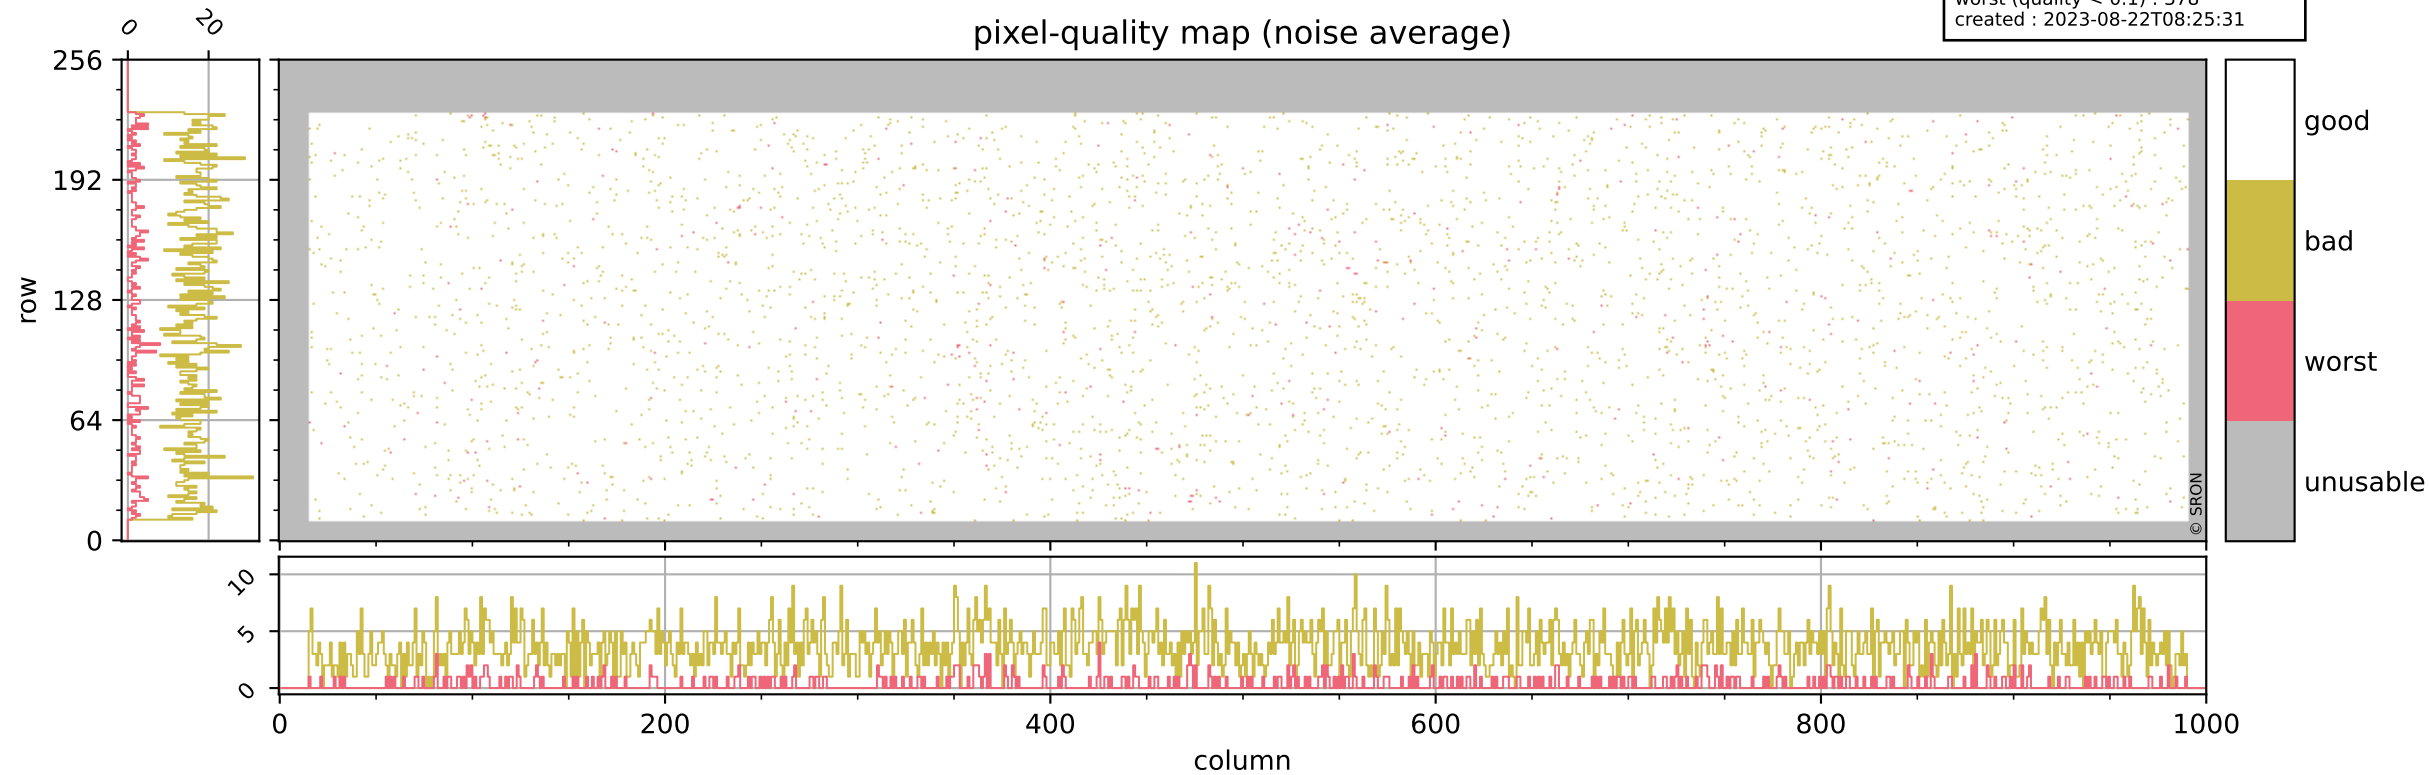

orbits : 19 in [20017, 20062]
coverage : 2021-08-24 / 2021-08-27
bad (quality < 0.8) : 299
worst (quality < 0.1) : 114
created : 2023-08-22T08:25:31

pixel-quality map (dark)

Tropomi SWIR pixel quality (official)

orbits : 19 in [20017, 20062]
coverage : 2021-08-24 / 2021-08-27
bad (quality < 0.8) : 3599
worst (quality < 0.1) : 378
created : 2023-08-22T08:25:31

pixel-quality map (noise average)

Tropomi SWIR pixel quality (official)

orbits : 19 in [20017, 20062]
coverage : 2021-08-24 / 2021-08-27
to good : 358
good to bad : 1712
to worst : 250
created : 2023-08-22T08:25:31

total quality compared with SWIR pixel-quality CKD

Tropomi SWIR pixel quality (official)

orbits : 19 in [20017, 20062]
coverage : 2021-08-24 / 2021-08-27
created : 2023-08-22T08:25:31

Histograms of pixel-quality

Tropomi SWIR pixel quality (official) ground-tracks of Sentinel-5P

orbits : 19 in [20017, 20062]
coverage : 2021-08-24 / 2021-08-27
created : 2023-08-22T08:25:32