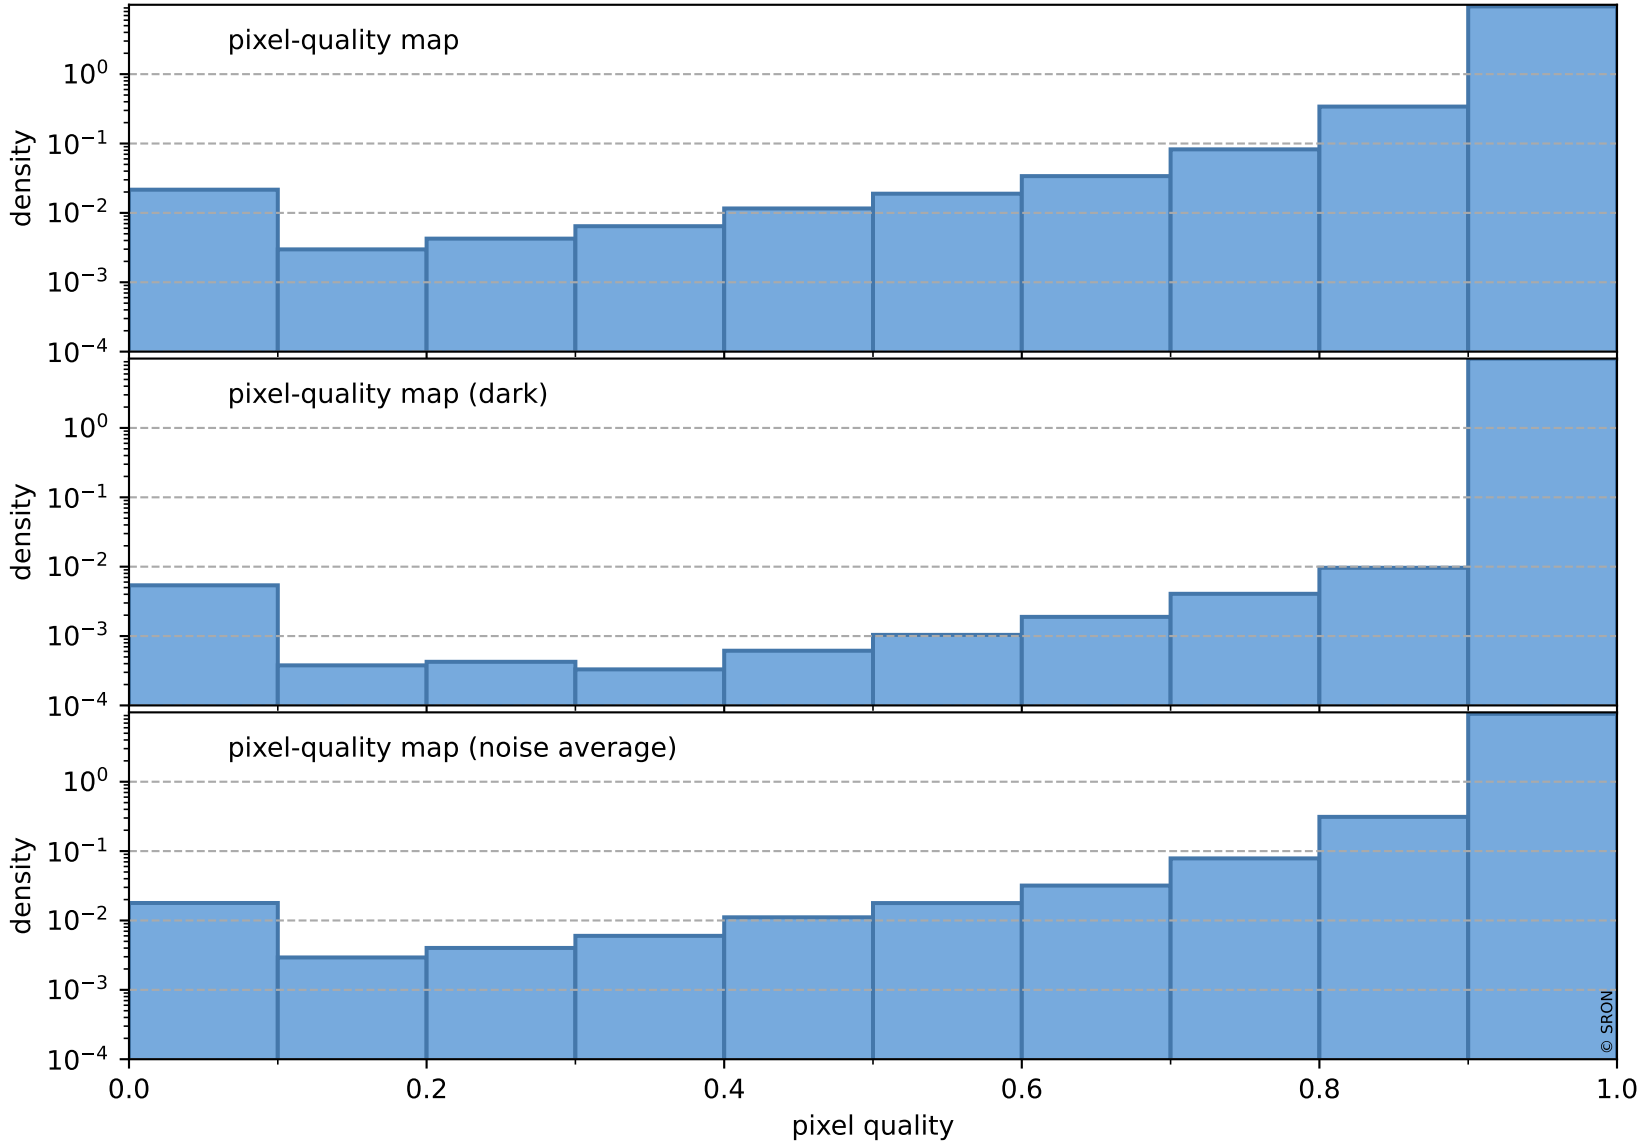

orbits : 19 in [20017, 20062]
coverage : 2021-08-24 / 2021-08-27
to good : 358
good to bad : 1712
to worst : 250
created : 2023-08-22T08:25:31

total quality compared with SWIR pixel-quality CKD

Tropomi SWIR pixel quality (official)

orbits : 19 in [20017, 20062]
coverage : 2021-08-24 / 2021-08-27
created : 2023-08-22T08:25:31

Histograms of pixel-quality

Tropomi SWIR pixel quality (official) ground-tracks of Sentinel-5P

orbits : 19 in [20017, 20062]
coverage : 2021-08-24 / 2021-08-27
created : 2023-08-22T08:25:32

Tropomi SWIR pixel quality (official)

orbits : [2827, 20062]
coverage : 2018-04-30 / 2021-08-27
created : 2023-08-22T08:25:32

trend of pixel quality & temperatures