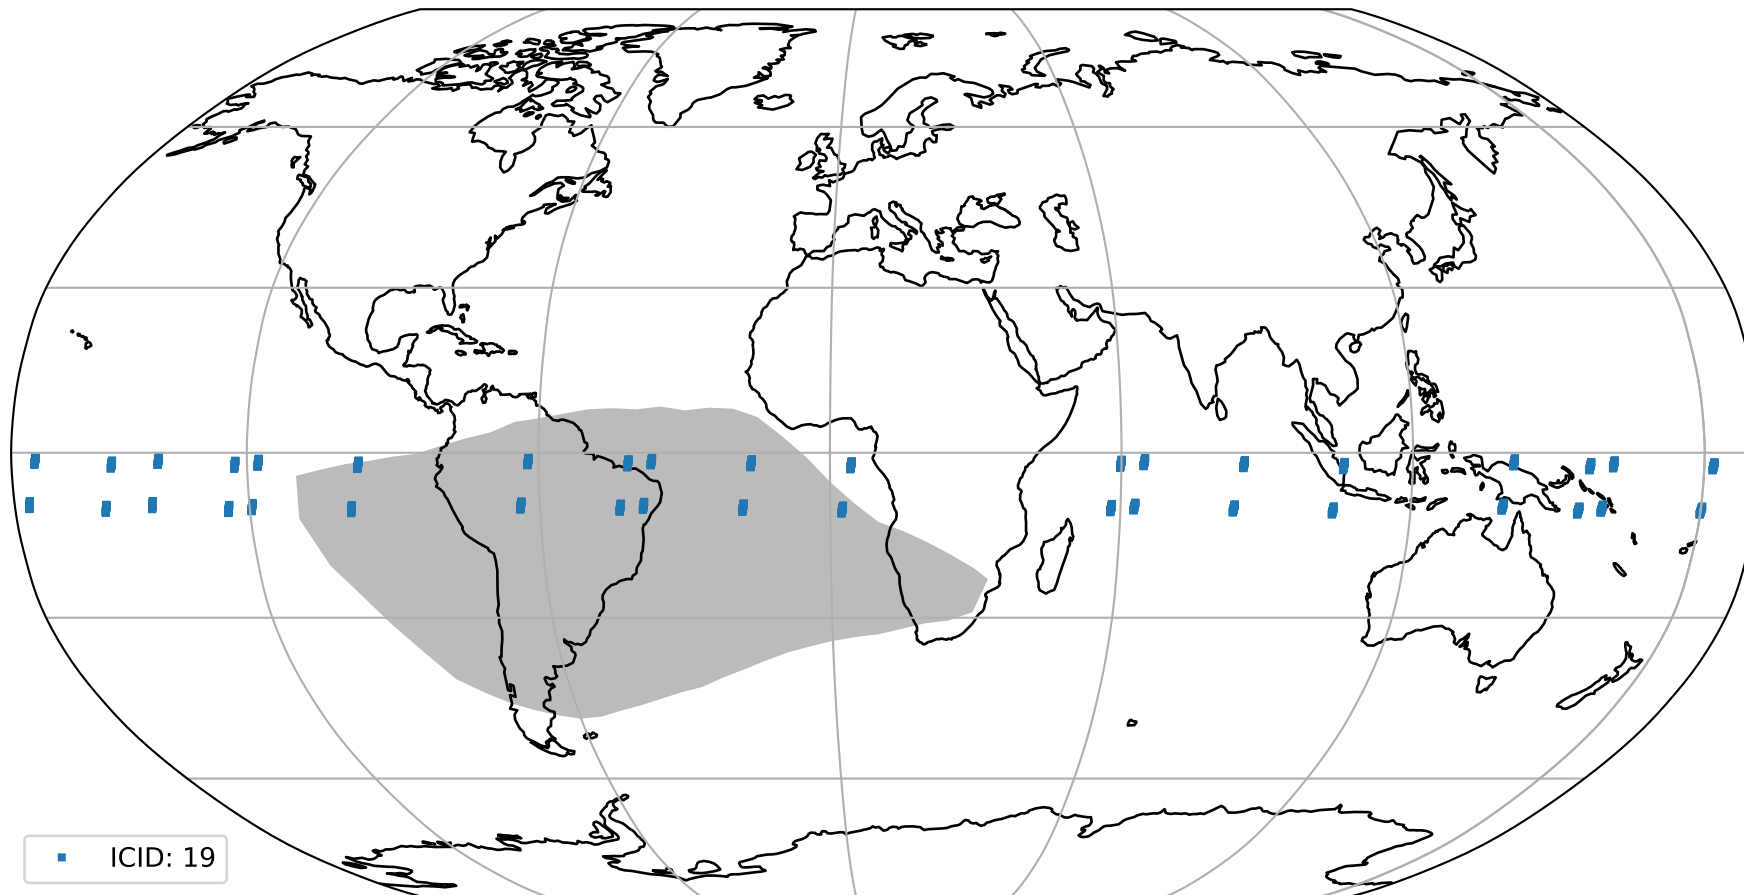

orbits : 19 in [20017, 20062]
coverage : 2021-08-24 / 2021-08-27
bad (quality < 0.8) : 3599
worst (quality < 0.1) : 378
created : 2023-08-22T08:25:31

pixel-quality map (noise average)

Tropomi SWIR pixel quality (official)

orbits : 19 in [20017, 20062]
coverage : 2021-08-24 / 2021-08-27
to good : 358
good to bad : 1712
to worst : 250
created : 2023-08-22T08:25:31

total quality compared with SWIR pixel-quality CKD

Tropomi SWIR pixel quality (official)

orbits : 19 in [20017, 20062]
coverage : 2021-08-24 / 2021-08-27
created : 2023-08-22T08:25:31

Histograms of pixel-quality

Tropomi SWIR pixel quality (official) ground-tracks of Sentinel-5P

orbits : 19 in [20017, 20062]
coverage : 2021-08-24 / 2021-08-27
created : 2023-08-22T08:25:32

Tropomi SWIR pixel quality (official)

orbits : [2827, 20062]
coverage : 2018-04-30 / 2021-08-27
created : 2023-08-22T08:25:32

trend of pixel quality & temperatures