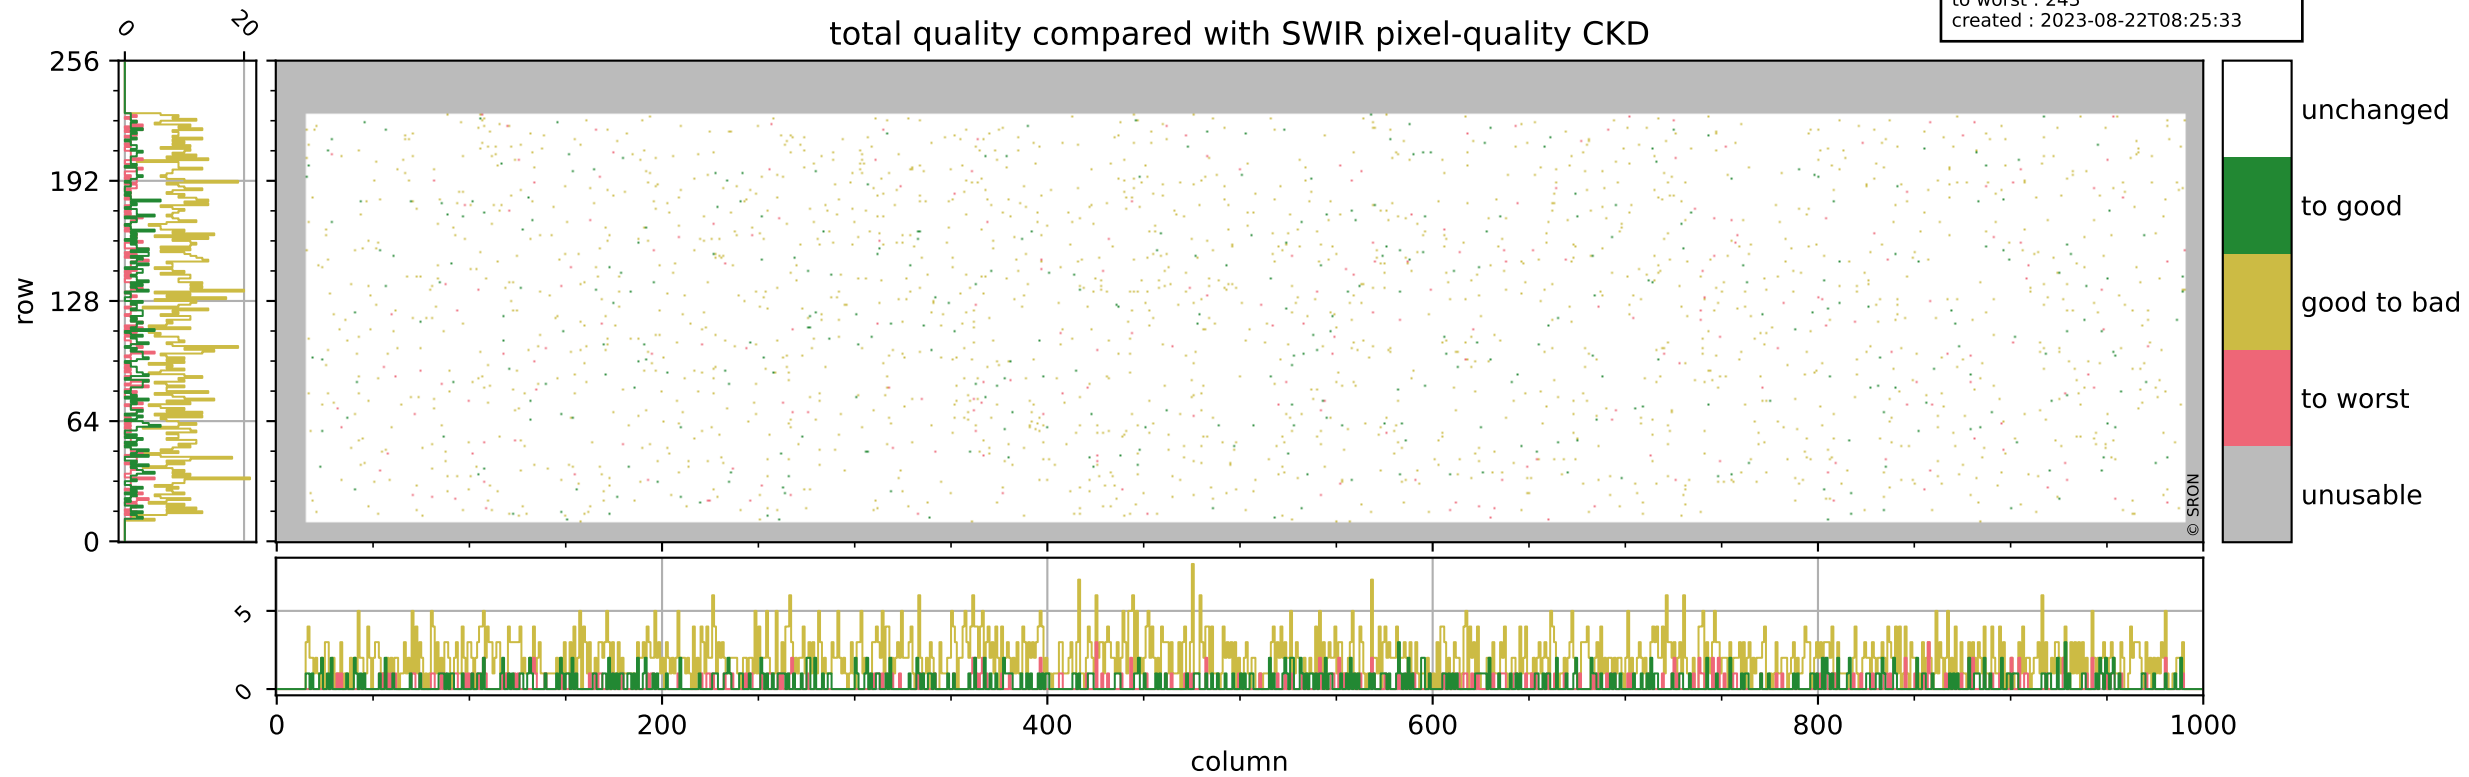

Tropomi SWIR pixel quality (official)

orbits : 20 in [20032, 20077]
coverage : 2021-08-25 / 2021-08-28
bad (quality < 0.8) : 3576
worst (quality < 0.1) : 370
created : 2023-08-22T08:25:33

pixel-quality map (noise average)

Tropomi SWIR pixel quality (official)

orbits : 20 in [20032, 20077]
coverage : 2021-08-25 / 2021-08-28
to good : 368
good to bad : 1699
to worst : 243
created : 2023-08-22T08:25:33

total quality compared with SWIR pixel-quality CKD

Tropomi SWIR pixel quality (official)

orbits : 20 in [20032, 20077]
coverage : 2021-08-25 / 2021-08-28
created : 2023-08-22T08:25:34

Histograms of pixel-quality

Tropomi SWIR pixel quality (official) ground-tracks of Sentinel-5P

orbits : 20 in [20032, 20077]
coverage : 2021-08-25 / 2021-08-28
created : 2023-08-22T08:25:34

Tropomi SWIR pixel quality (official)

orbits : [2827, 20077]
coverage : 2018-04-30 / 2021-08-28
created : 2023-08-22T08:25:34