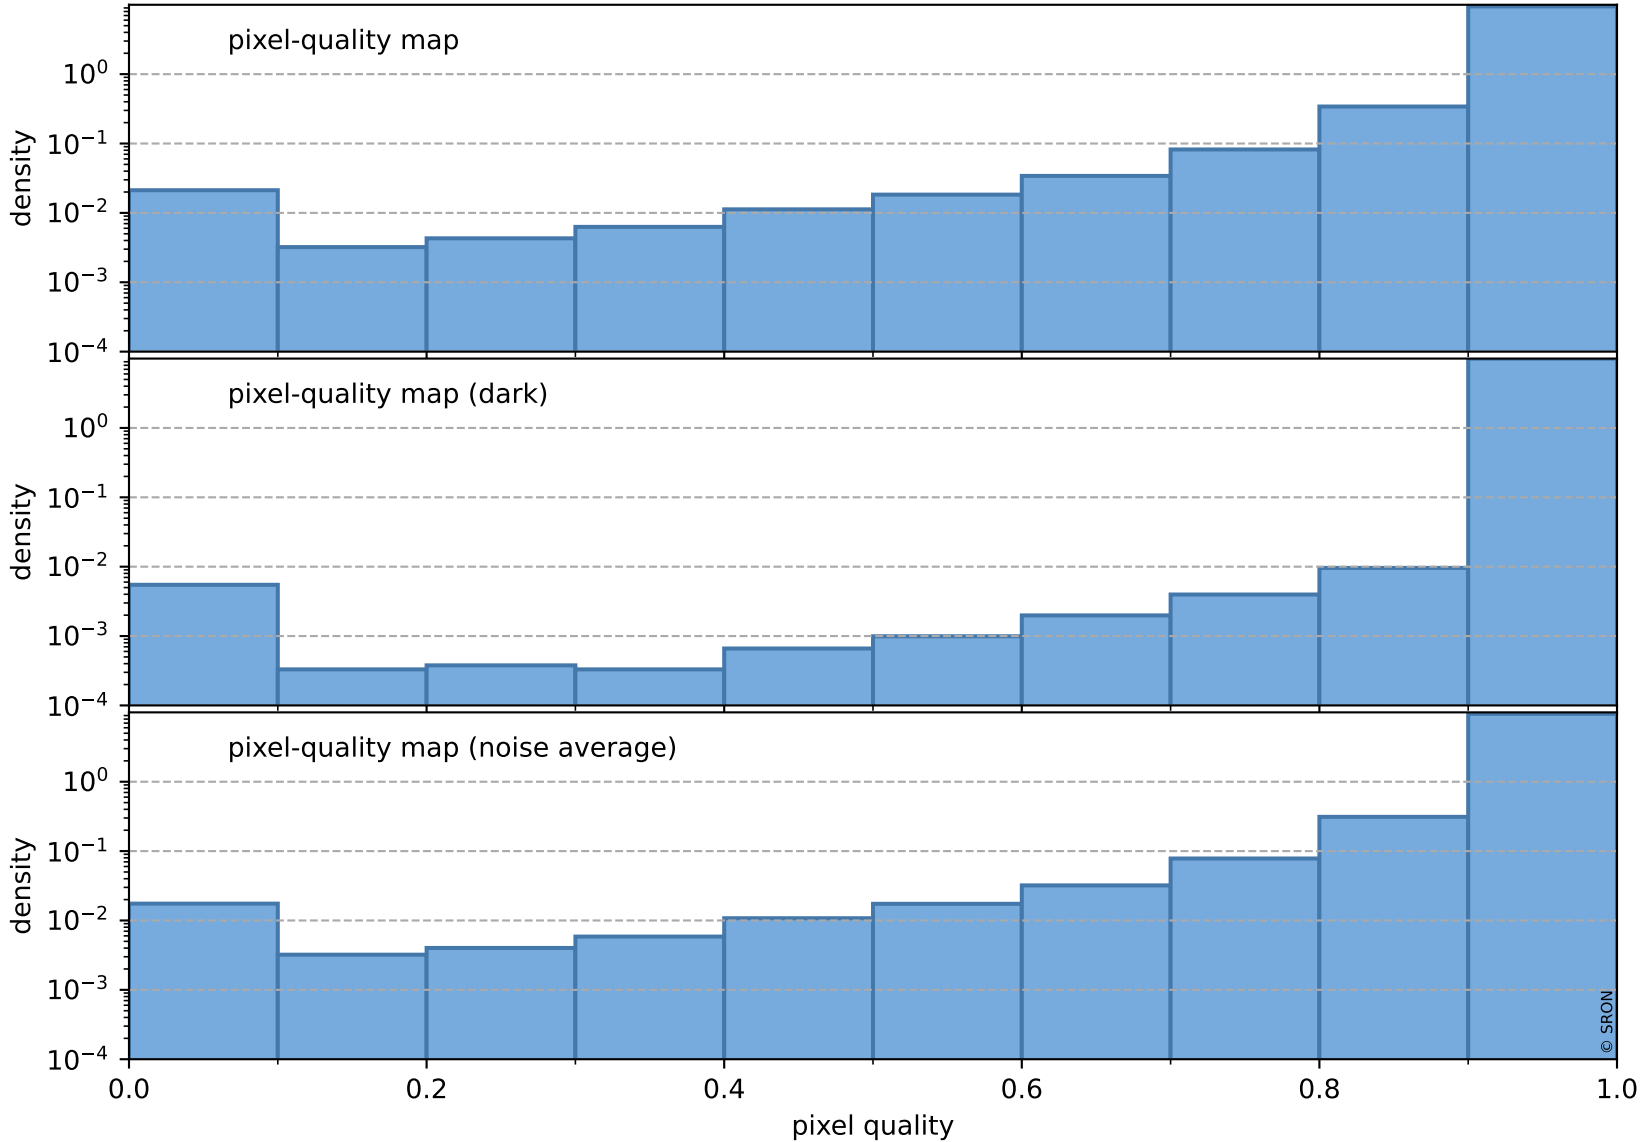

Tropomi SWIR pixel quality (official)

orbits : 20 in [20032, 20077]
coverage : 2021-08-25 / 2021-08-28
to good : 368
good to bad : 1699
to worst : 243
created : 2023-08-22T08:25:33

total quality compared with SWIR pixel-quality CKD

Tropomi SWIR pixel quality (official)

orbits : 20 in [20032, 20077]
coverage : 2021-08-25 / 2021-08-28
created : 2023-08-22T08:25:34

Histograms of pixel-quality

Tropomi SWIR pixel quality (official) ground-tracks of Sentinel-5P

orbits : 20 in [20032, 20077]
coverage : 2021-08-25 / 2021-08-28
created : 2023-08-22T08:25:34

Tropomi SWIR pixel quality (official)

orbits : [2827, 20077]
coverage : 2018-04-30 / 2021-08-28
created : 2023-08-22T08:25:34