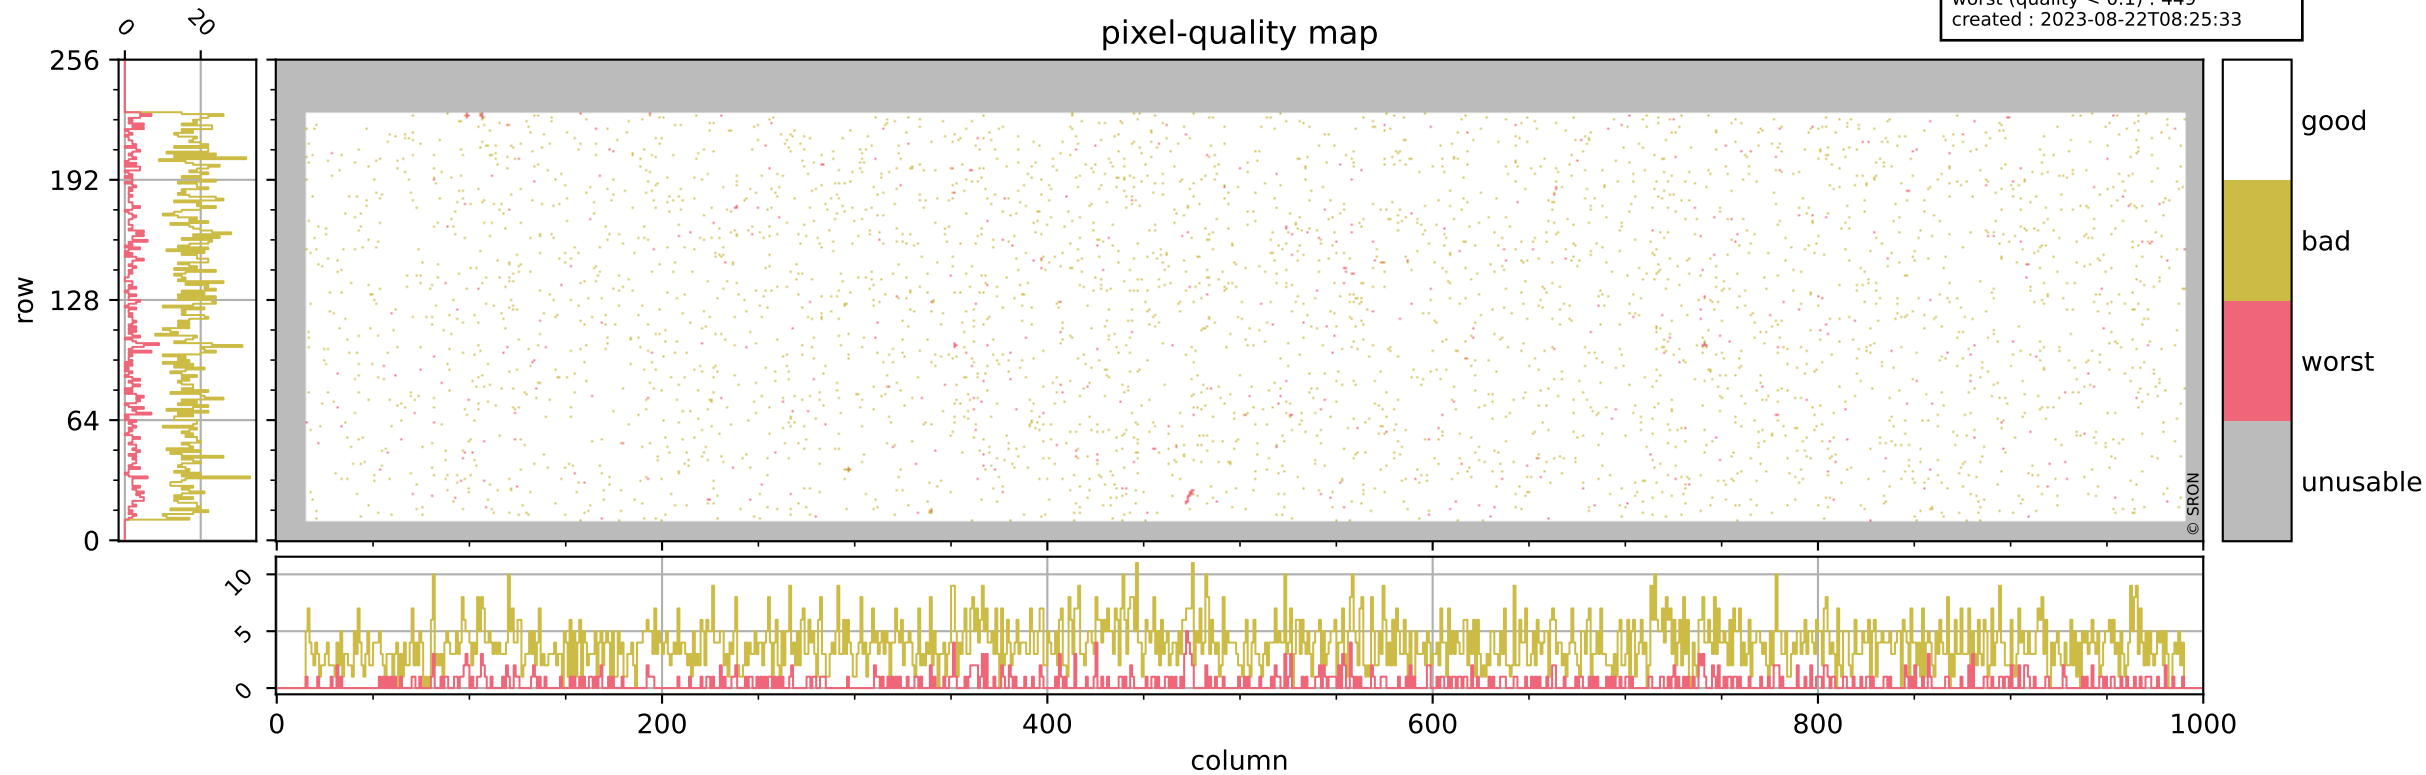

Tropomi SWIR pixel quality (official)

orbits : 20 in [20032, 20077]
coverage : 2021-08-25 / 2021-08-28
bad (quality < 0.8) : 3826
worst (quality < 0.1) : 449
created : 2023-08-22T08:25:33

pixel-quality map

Tropomi SWIR pixel quality (official)

orbits : 20 in [20032, 20077]
coverage : 2021-08-25 / 2021-08-28
bad (quality < 0.8) : 299
worst (quality < 0.1) : 116
created : 2023-08-22T08:25:33

pixel-quality map (dark)

Tropomi SWIR pixel quality (official)

orbits : 20 in [20032, 20077]
coverage : 2021-08-25 / 2021-08-28
bad (quality < 0.8) : 3576
worst (quality < 0.1) : 370
created : 2023-08-22T08:25:33

pixel-quality map (noise average)

Tropomi SWIR pixel quality (official)

orbits : 20 in [20032, 20077]
coverage : 2021-08-25 / 2021-08-28
created : 2023-08-22T08:25:34

Histograms of pixel-quality

Tropomi SWIR pixel quality (official) ground-tracks of Sentinel-5P