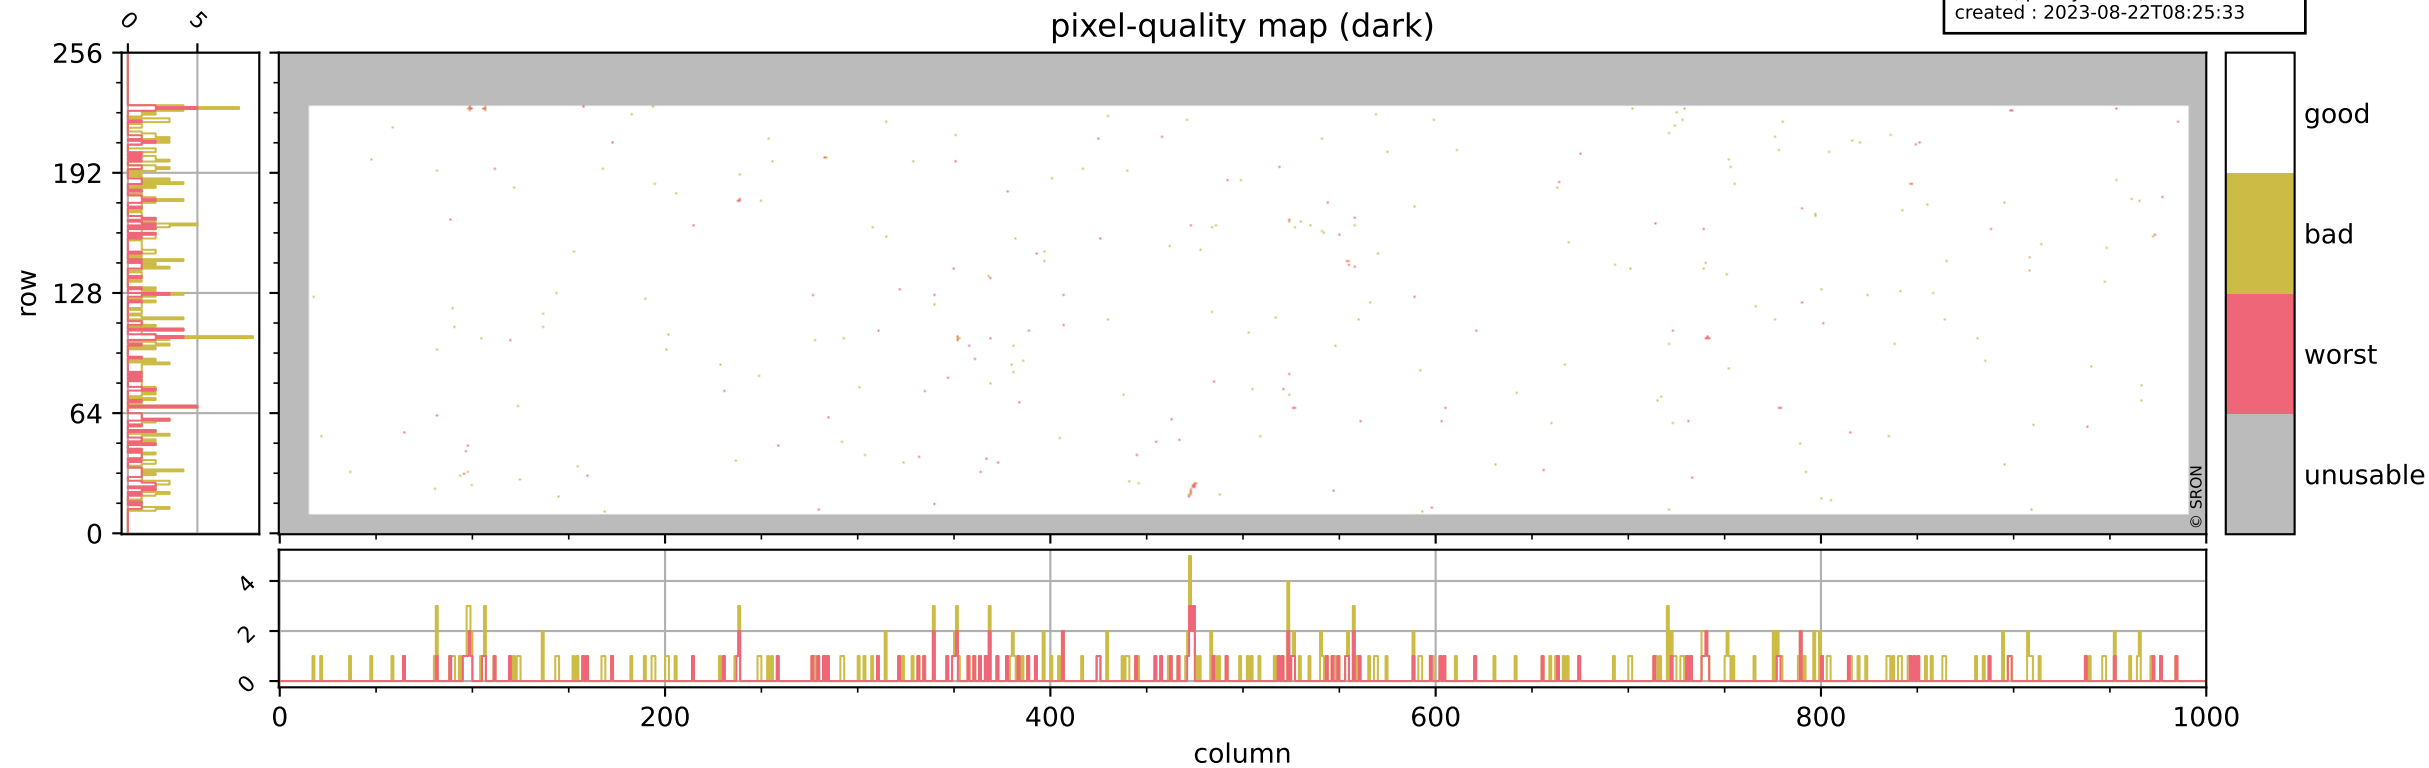

Tropomi SWIR pixel quality (official)

orbits : 20 in [20032, 20077]
coverage : 2021-08-25 / 2021-08-28
bad (quality < 0.8) : 3826
worst (quality < 0.1) : 449
created : 2023-08-22T08:25:33

pixel-quality map

Tropomi SWIR pixel quality (official)

orbits : 20 in [20032, 20077]
coverage : 2021-08-25 / 2021-08-28
bad (quality < 0.8) : 299
worst (quality < 0.1) : 116
created : 2023-08-22T08:25:33

pixel-quality map (dark)

Tropomi SWIR pixel quality (official)

orbits : 20 in [20032, 20077]
coverage : 2021-08-25 / 2021-08-28
bad (quality < 0.8) : 3576
worst (quality < 0.1) : 370
created : 2023-08-22T08:25:33

pixel-quality map (noise average)

Tropomi SWIR pixel quality (official)

orbits : 20 in [20032, 20077]
coverage : 2021-08-25 / 2021-08-28
created : 2023-08-22T08:25:34

Histograms of pixel-quality

Tropomi SWIR pixel quality (official) ground-tracks of Sentinel-5P