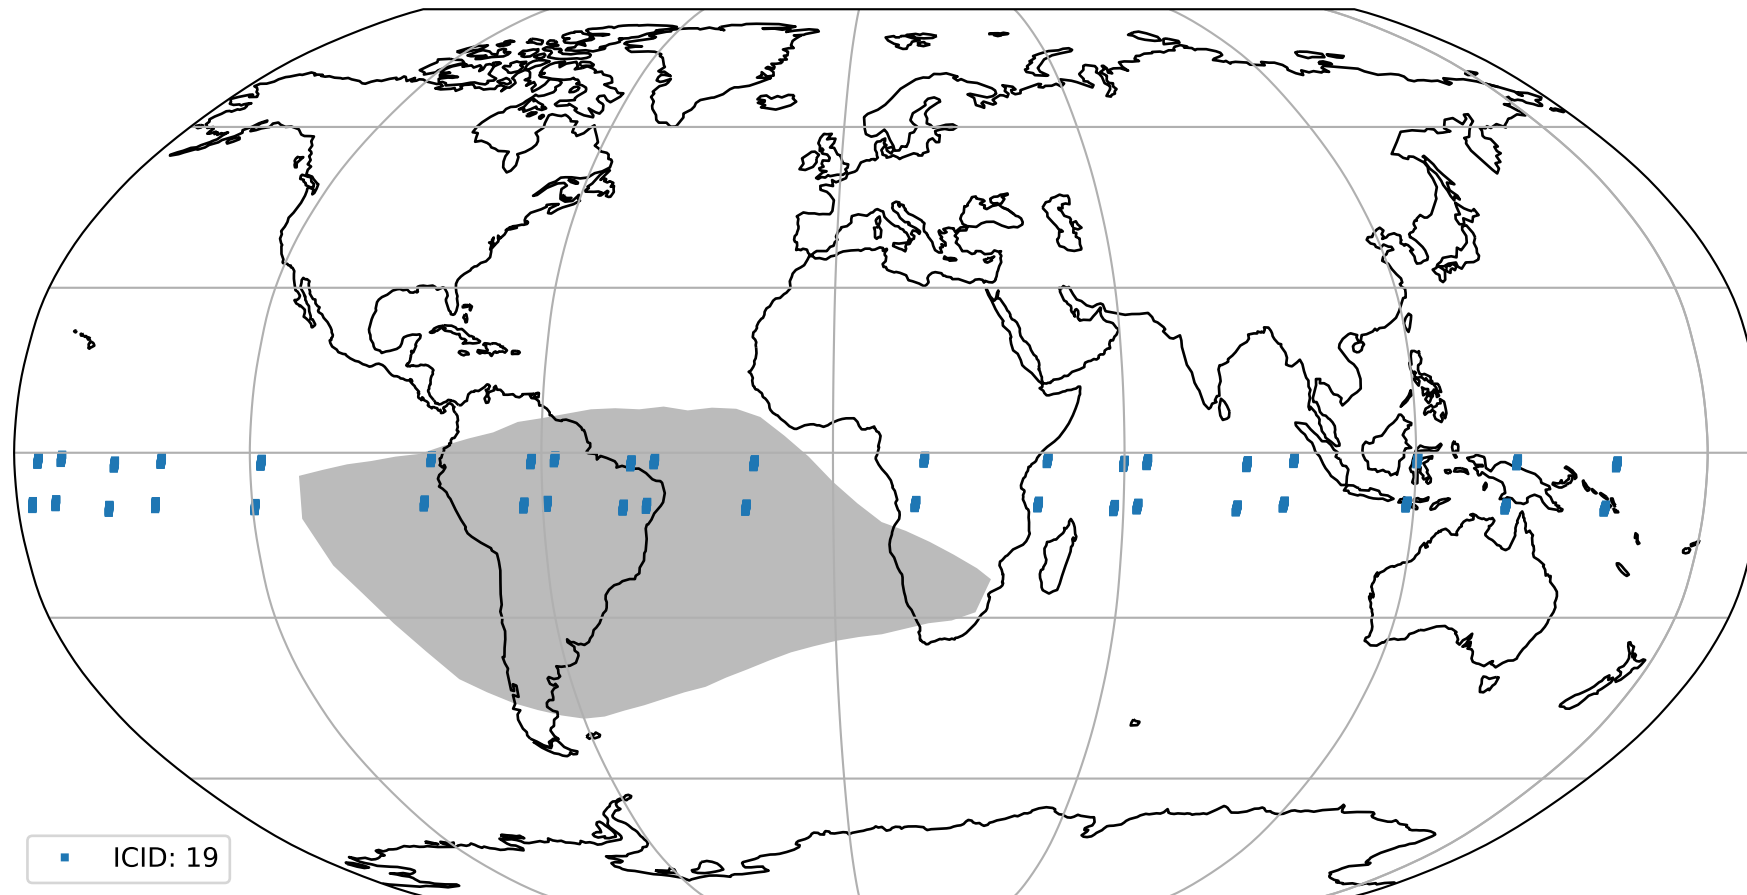

Tropomi SWIR pixel quality (official)

orbits : 20 in [20032, 20077]
coverage : 2021-08-25 / 2021-08-28
to good : 368
good to bad : 1699
to worst : 243
created : 2023-08-22T08:25:33

total quality compared with SWIR pixel-quality CKD

Tropomi SWIR pixel quality (official)

orbits : 20 in [20032, 20077]
coverage : 2021-08-25 / 2021-08-28
created : 2023-08-22T08:25:34

Histograms of pixel-quality

Tropomi SWIR pixel quality (official) ground-tracks of Sentinel-5P

orbits : 20 in [20032, 20077]
coverage : 2021-08-25 / 2021-08-28
created : 2023-08-22T08:25:34

Tropomi SWIR pixel quality (official)

orbits : [2827, 20077]
coverage : 2018-04-30 / 2021-08-28
created : 2023-08-22T08:25:34