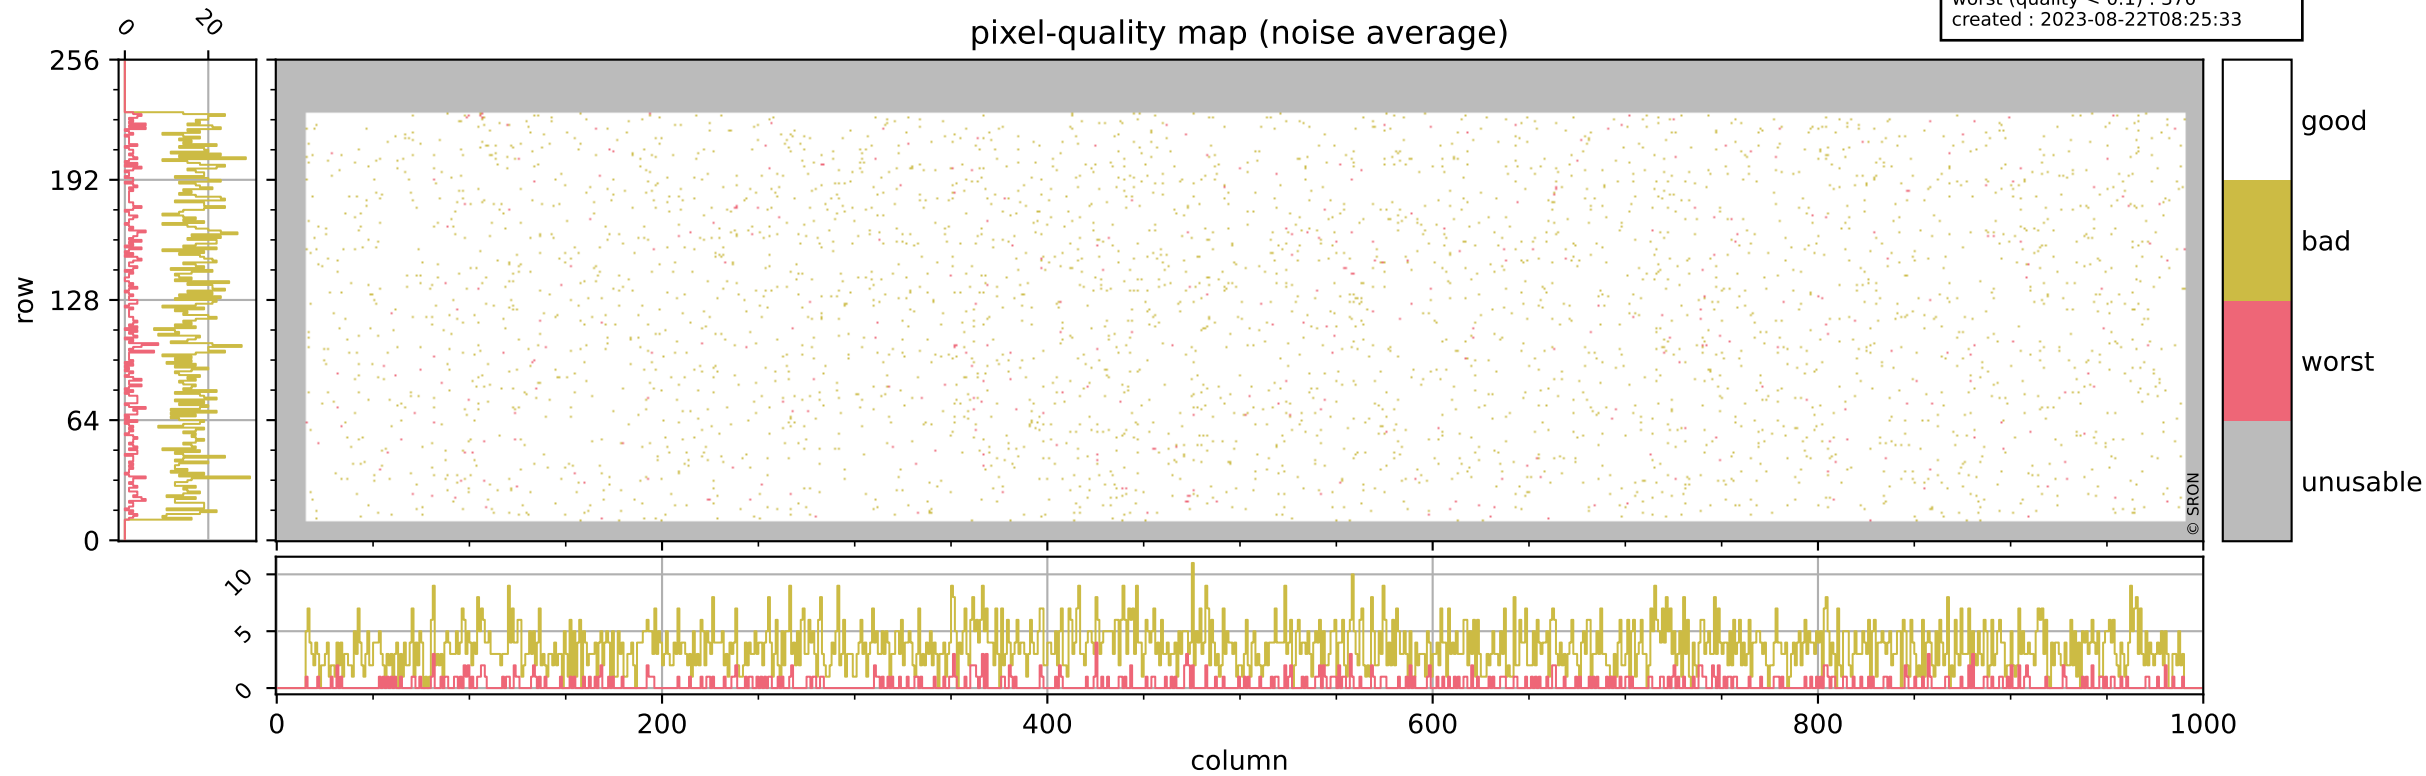

Tropomi SWIR pixel quality (official)

orbits : 20 in [20032, 20077]
coverage : 2021-08-25 / 2021-08-28
bad (quality < 0.8) : 299
worst (quality < 0.1) : 116
created : 2023-08-22T08:25:33

pixel-quality map (dark)

Tropomi SWIR pixel quality (official)

orbits : 20 in [20032, 20077]
coverage : 2021-08-25 / 2021-08-28
bad (quality < 0.8) : 3576
worst (quality < 0.1) : 370
created : 2023-08-22T08:25:33

pixel-quality map (noise average)

Tropomi SWIR pixel quality (official)

orbits : 20 in [20032, 20077]
coverage : 2021-08-25 / 2021-08-28
to good : 368
good to bad : 1699
to worst : 243
created : 2023-08-22T08:25:33

total quality compared with SWIR pixel-quality CKD

Tropomi SWIR pixel quality (official)

orbits : 20 in [20032, 20077]
coverage : 2021-08-25 / 2021-08-28
created : 2023-08-22T08:25:34

Histograms of pixel-quality

Tropomi SWIR pixel quality (official) ground-tracks of Sentinel-5P