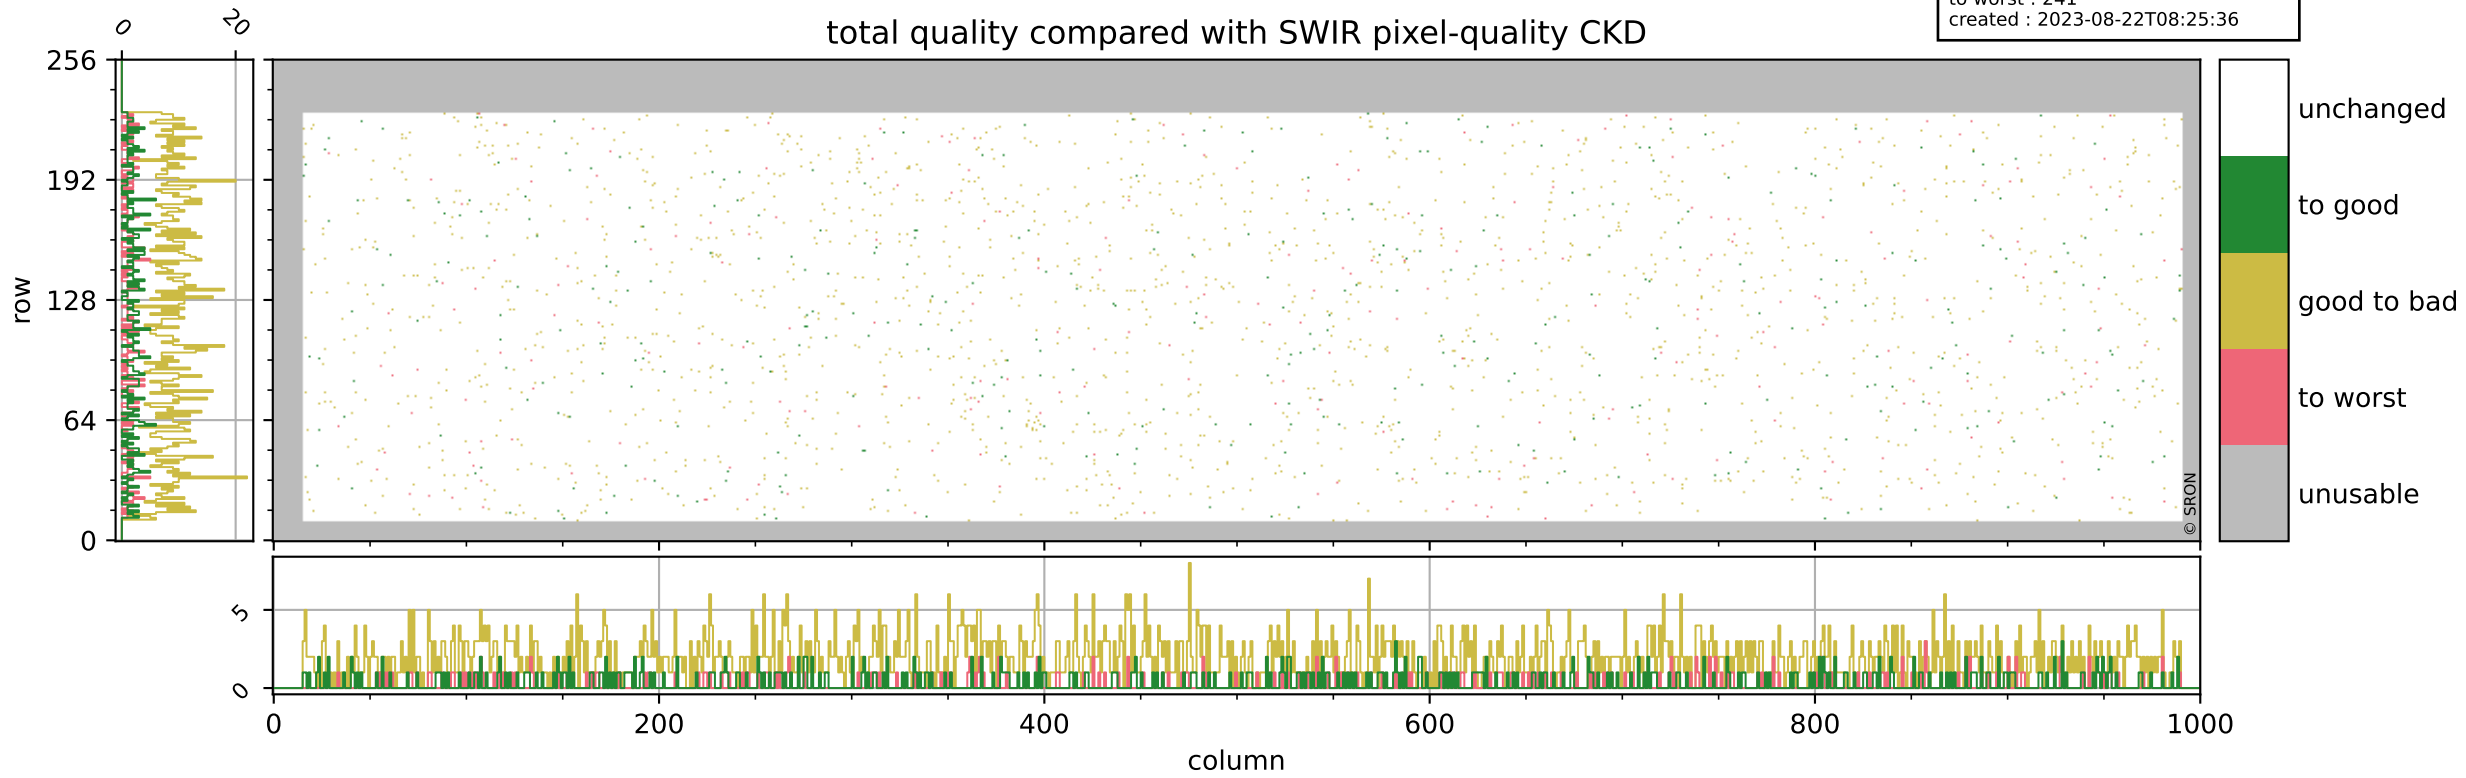

Tropomi SWIR pixel quality (official)

orbits : 19 in [20047, 20092]
coverage : 2021-08-26 / 2021-08-29
bad (quality < 0.8) : 296
worst (quality < 0.1) : 116
created : 2023-08-22T08:25:35

Tropomi SWIR pixel quality (official)

orbits : 19 in [20047, 20092]
coverage : 2021-08-26 / 2021-08-29
bad (quality < 0.8) : 3568
worst (quality < 0.1) : 367
created : 2023-08-22T08:25:36

pixel-quality map (noise average)

Tropomi SWIR pixel quality (official)

orbits : 19 in [20047, 20092]
coverage : 2021-08-26 / 2021-08-29
to good : 366
good to bad : 1686
to worst : 241
created : 2023-08-22T08:25:36

total quality compared with SWIR pixel-quality CKD

Tropomi SWIR pixel quality (official)

orbits : 19 in [20047, 20092]
coverage : 2021-08-26 / 2021-08-29
created : 2023-08-22T08:25:36

Histograms of pixel-quality

Tropomi SWIR pixel quality (official) ground-tracks of Sentinel-5P

orbits : 19 in [20047, 20092]
coverage : 2021-08-26 / 2021-08-29
created : 2023-08-22T08:25:36