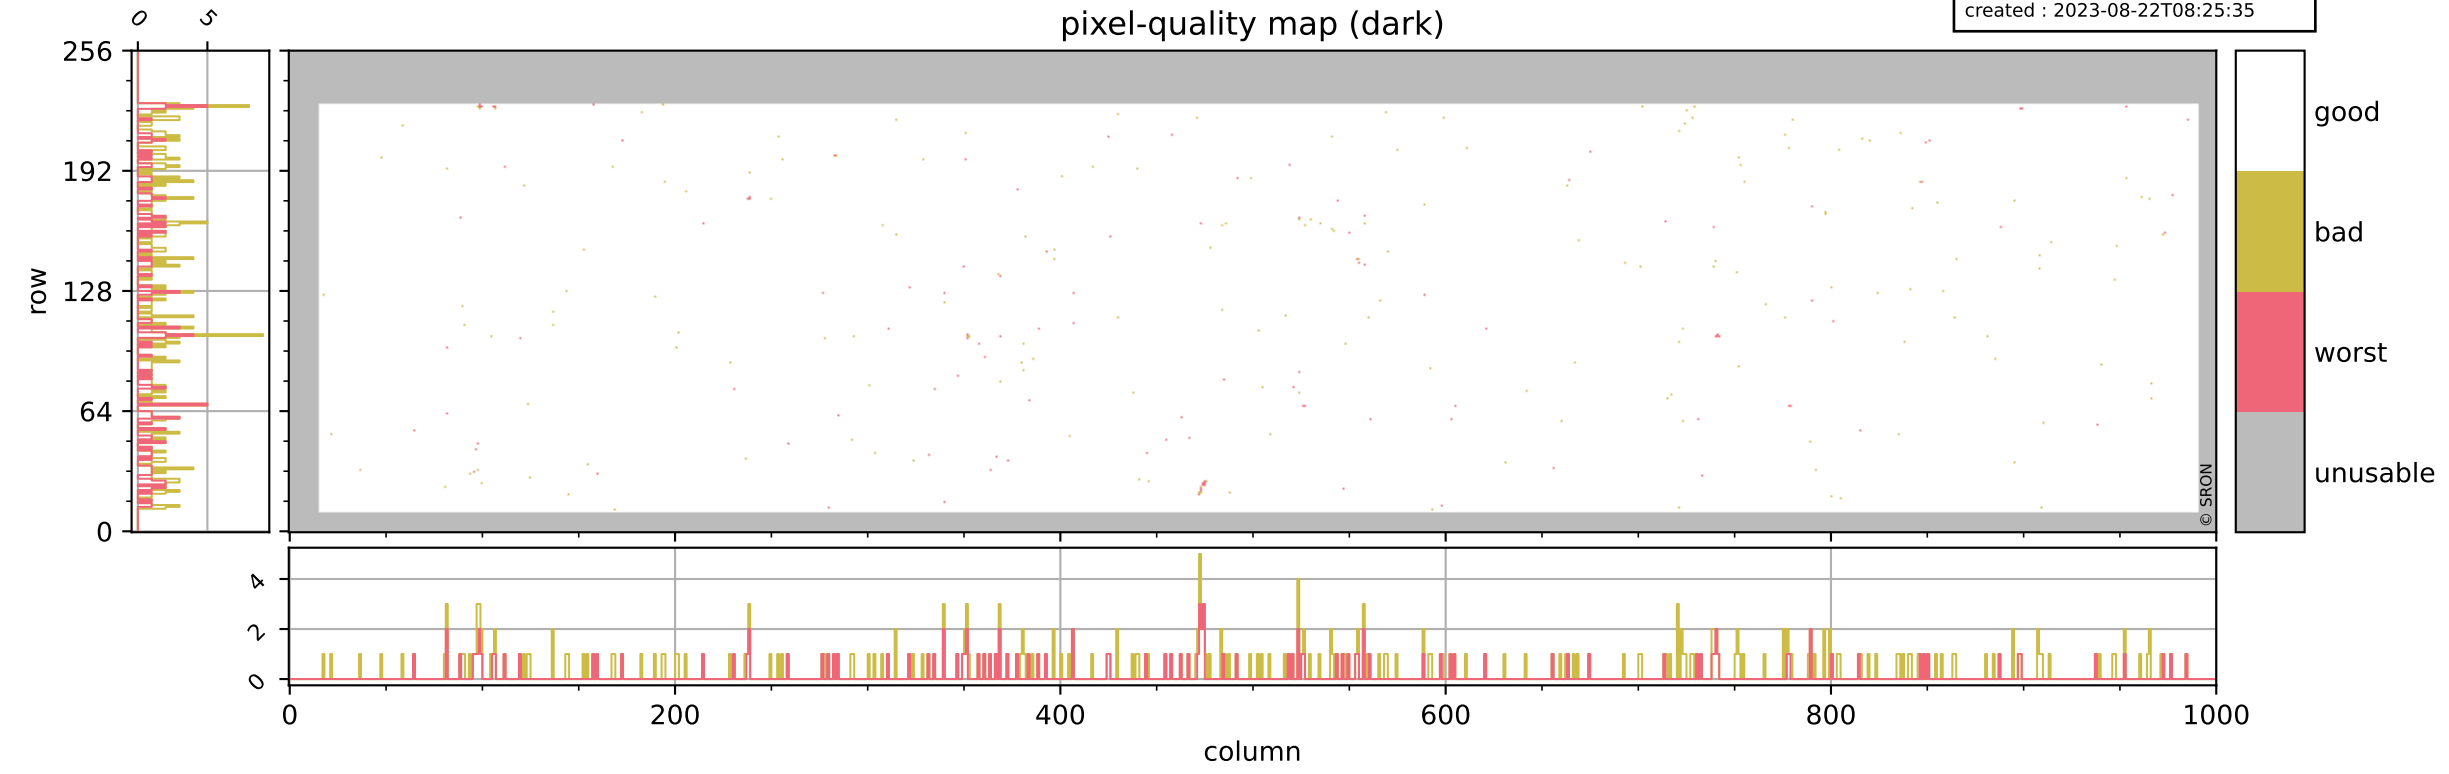

Tropomi SWIR pixel quality (official)

orbits : 19 in [20047, 20092]
coverage : 2021-08-26 / 2021-08-29
bad (quality < 0.8) : 3812
worst (quality < 0.1) : 446
created : 2023-08-22T08:25:35

pixel-quality map

Tropomi SWIR pixel quality (official)

orbits : 19 in [20047, 20092]
coverage : 2021-08-26 / 2021-08-29
bad (quality < 0.8) : 296
worst (quality < 0.1) : 116
created : 2023-08-22T08:25:35

Tropomi SWIR pixel quality (official)

orbits : 19 in [20047, 20092]
coverage : 2021-08-26 / 2021-08-29
bad (quality < 0.8) : 3568
worst (quality < 0.1) : 367
created : 2023-08-22T08:25:36

pixel-quality map (noise average)

Tropomi SWIR pixel quality (official)

orbits : 19 in [20047, 20092]
coverage : 2021-08-26 / 2021-08-29
created : 2023-08-22T08:25:36

Histograms of pixel-quality

Tropomi SWIR pixel quality (official) ground-tracks of Sentinel-5P

orbits : 19 in [20047, 20092]
coverage : 2021-08-26 / 2021-08-29
created : 2023-08-22T08:25:36