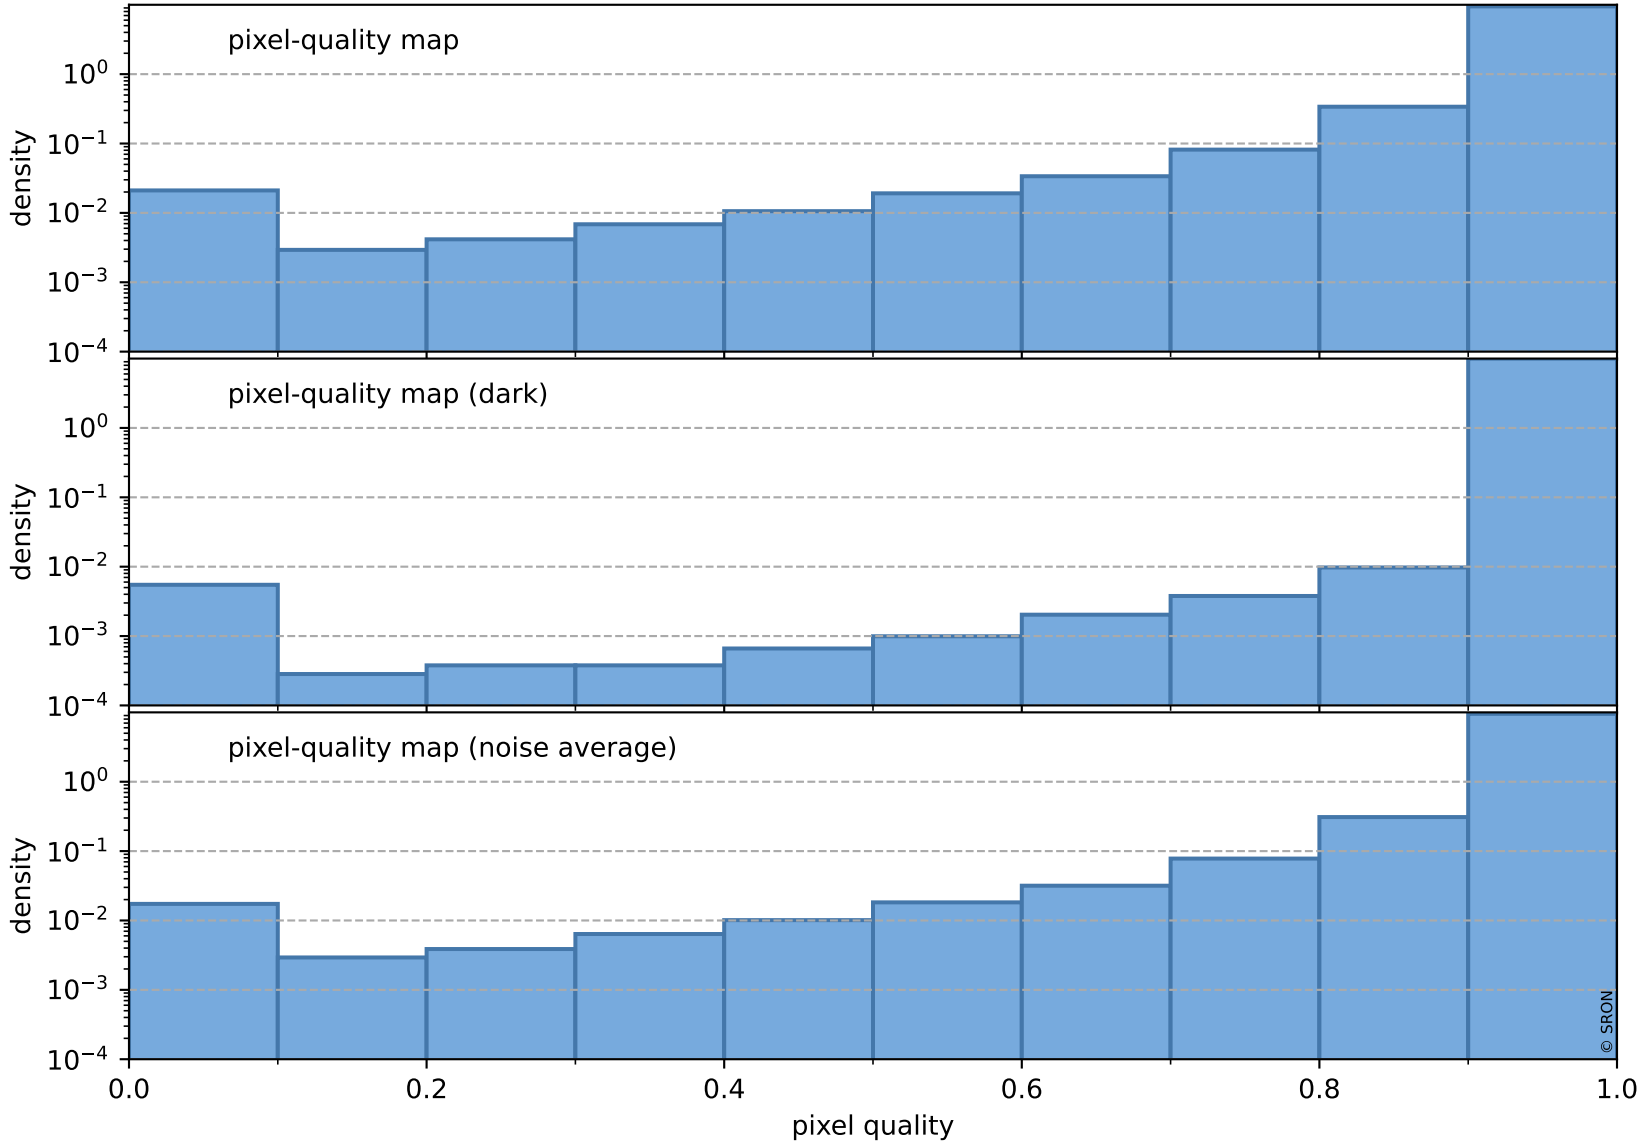

orbits : 19 in [20047, 20092]
coverage : 2021-08-26 / 2021-08-29
to good : 366
good to bad : 1686
to worst : 241
created : 2023-08-22T08:25:36

total quality compared with SWIR pixel-quality CKD

Tropomi SWIR pixel quality (official)

orbits : 19 in [20047, 20092]
coverage : 2021-08-26 / 2021-08-29
created : 2023-08-22T08:25:36

Histograms of pixel-quality

Tropomi SWIR pixel quality (official) ground-tracks of Sentinel-5P

orbits : 19 in [20047, 20092]
coverage : 2021-08-26 / 2021-08-29
created : 2023-08-22T08:25:36

Tropomi SWIR pixel quality (official)

orbits : [2827, 20092]
coverage : 2018-04-30 / 2021-08-29
created : 2023-08-22T08:25:37

trend of pixel quality & temperatures