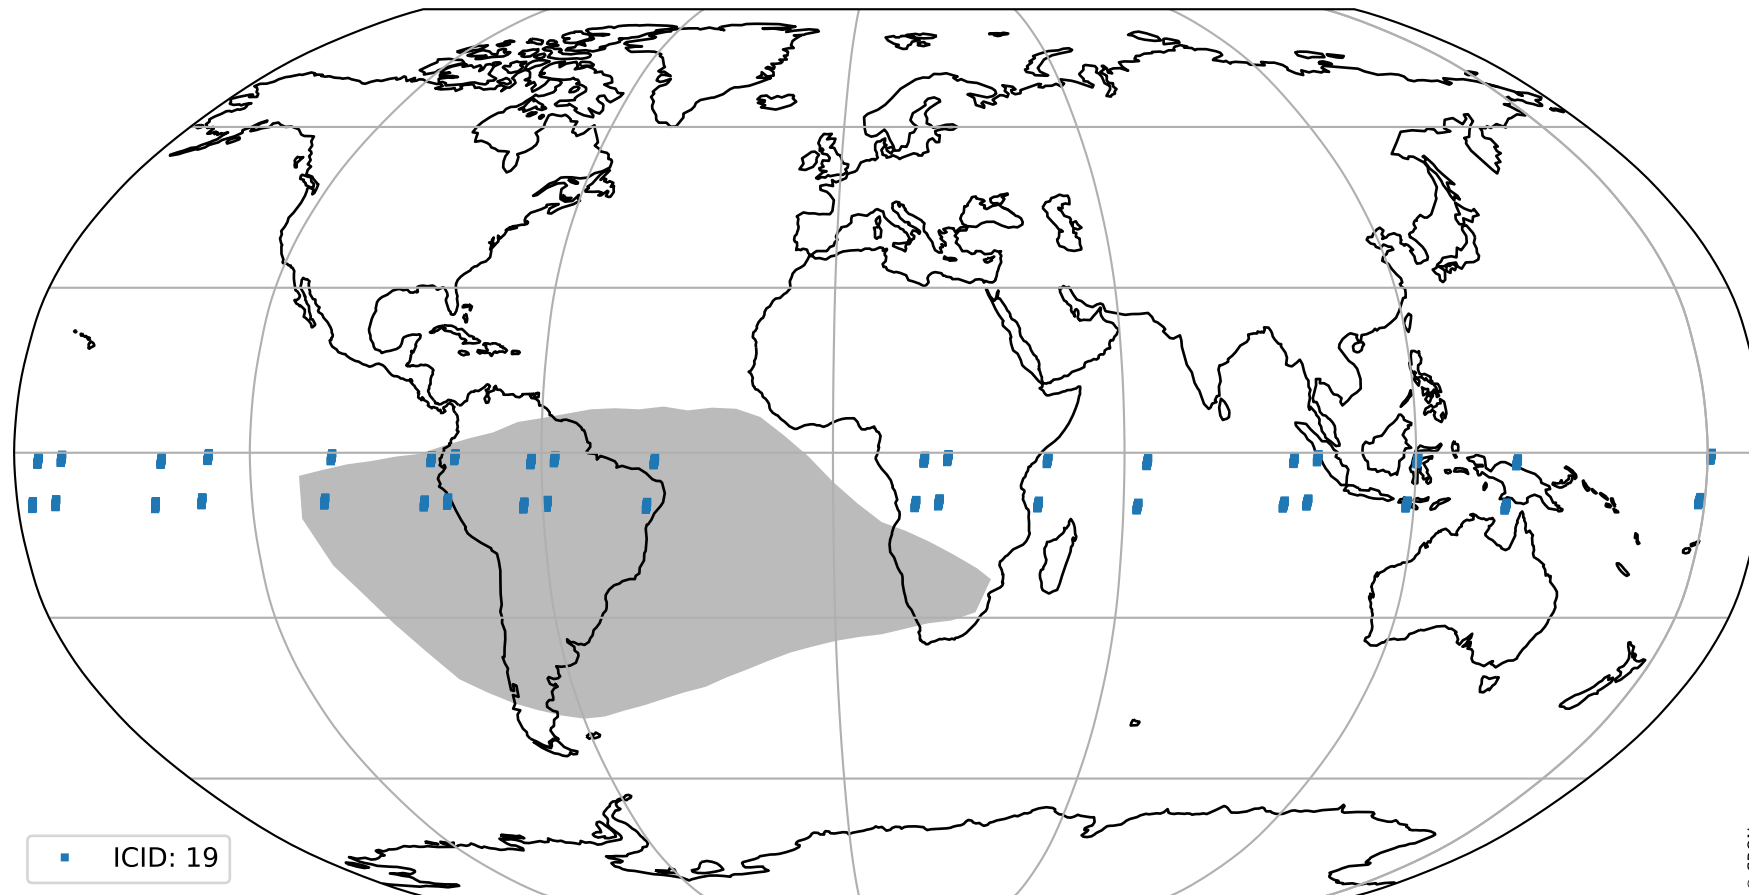

orbits : 19 in [20047, 20092]
coverage : 2021-08-26 / 2021-08-29
bad (quality < 0.8) : 3568
worst (quality < 0.1) : 367
created : 2023-08-22T08:25:36

pixel-quality map (noise average)

Tropomi SWIR pixel quality (official)

orbits : 19 in [20047, 20092]
coverage : 2021-08-26 / 2021-08-29
to good : 366
good to bad : 1686
to worst : 241
created : 2023-08-22T08:25:36

total quality compared with SWIR pixel-quality CKD

Tropomi SWIR pixel quality (official)

orbits : 19 in [20047, 20092]
coverage : 2021-08-26 / 2021-08-29
created : 2023-08-22T08:25:36

Histograms of pixel-quality

Tropomi SWIR pixel quality (official) ground-tracks of Sentinel-5P

orbits : 19 in [20047, 20092]
coverage : 2021-08-26 / 2021-08-29
created : 2023-08-22T08:25:36

Tropomi SWIR pixel quality (official)

orbits : [2827, 20092]
coverage : 2018-04-30 / 2021-08-29
created : 2023-08-22T08:25:37

trend of pixel quality & temperatures