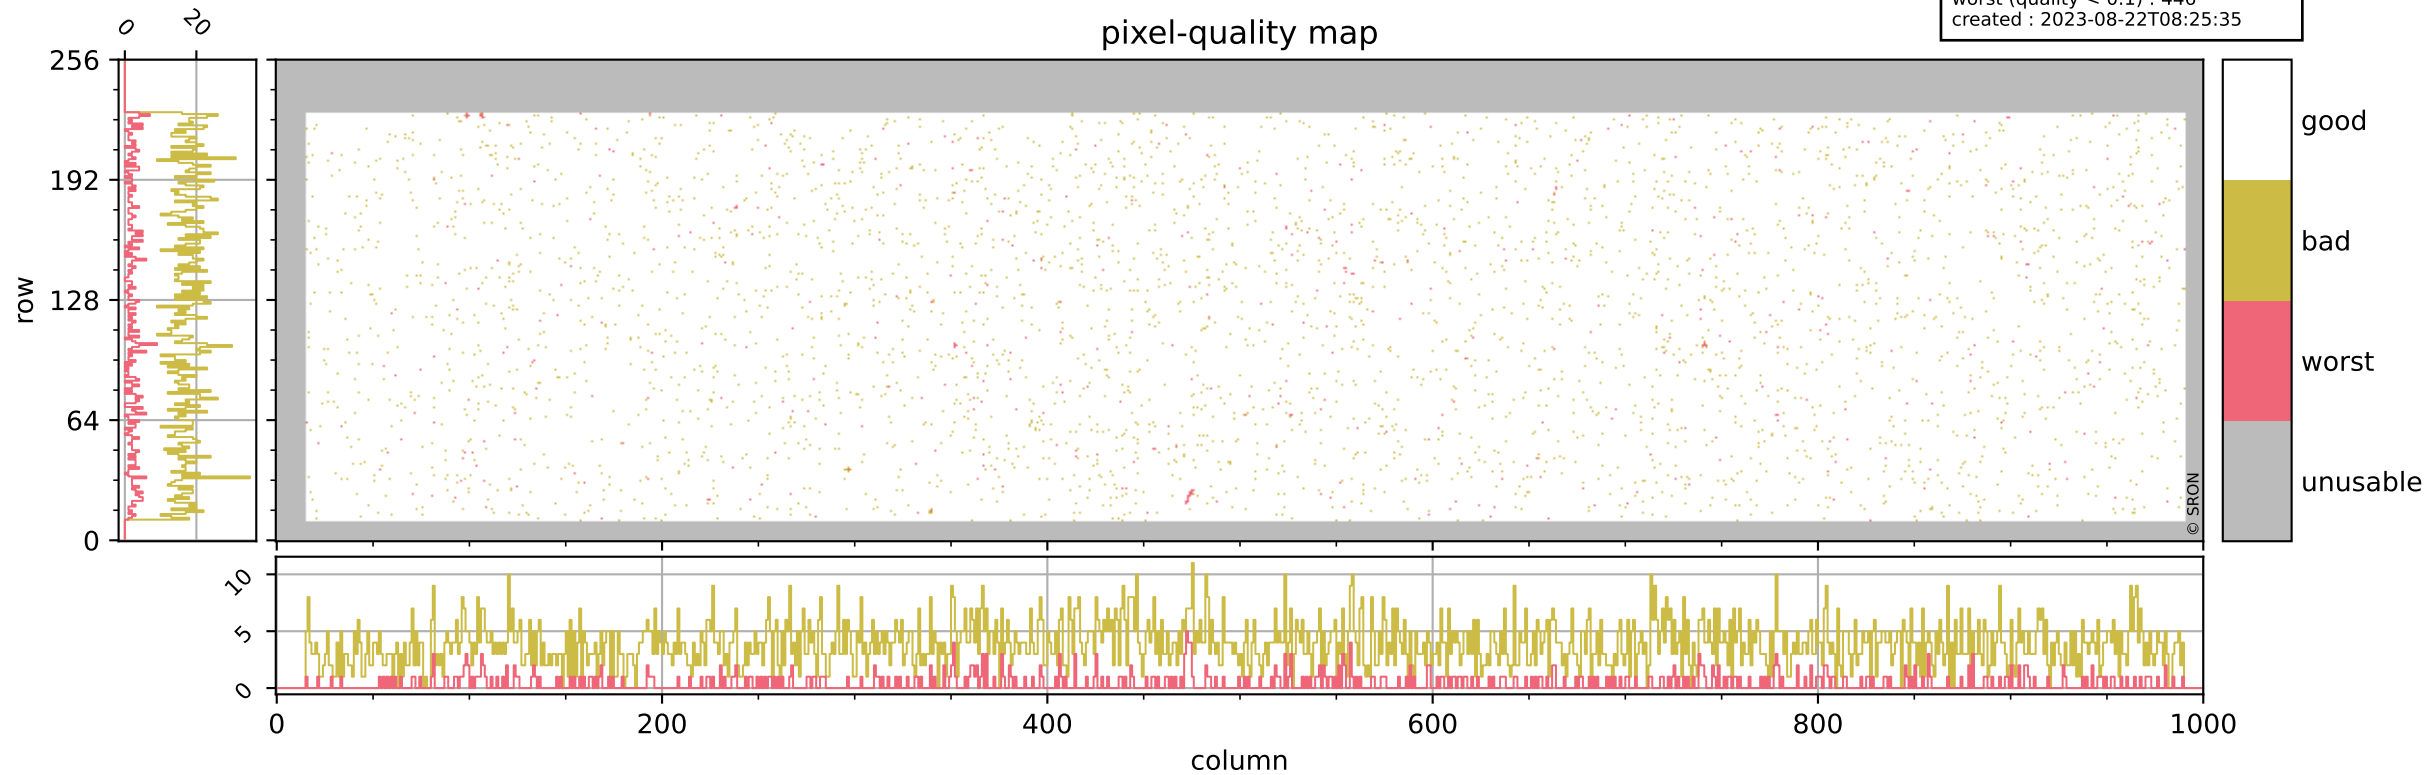

Tropomi SWIR pixel quality (official)

orbits : 19 in [20047, 20092]
coverage : 2021-08-26 / 2021-08-29
bad (quality < 0.8) : 3812
worst (quality < 0.1) : 446
created : 2023-08-22T08:25:35

pixel-quality map

Tropomi SWIR pixel quality (official)

orbits : 19 in [20047, 20092]
coverage : 2021-08-26 / 2021-08-29
bad (quality < 0.8) : 296
worst (quality < 0.1) : 116
created : 2023-08-22T08:25:35

Tropomi SWIR pixel quality (official)

orbits : 19 in [20047, 20092]
coverage : 2021-08-26 / 2021-08-29
bad (quality < 0.8) : 3568
worst (quality < 0.1) : 367
created : 2023-08-22T08:25:36

pixel-quality map (noise average)

Tropomi SWIR pixel quality (official)

orbits : 19 in [20047, 20092]
coverage : 2021-08-26 / 2021-08-29
created : 2023-08-22T08:25:36

Histograms of pixel-quality

Tropomi SWIR pixel quality (official) ground-tracks of Sentinel-5P

orbits : 19 in [20047, 20092]
coverage : 2021-08-26 / 2021-08-29
created : 2023-08-22T08:25:36