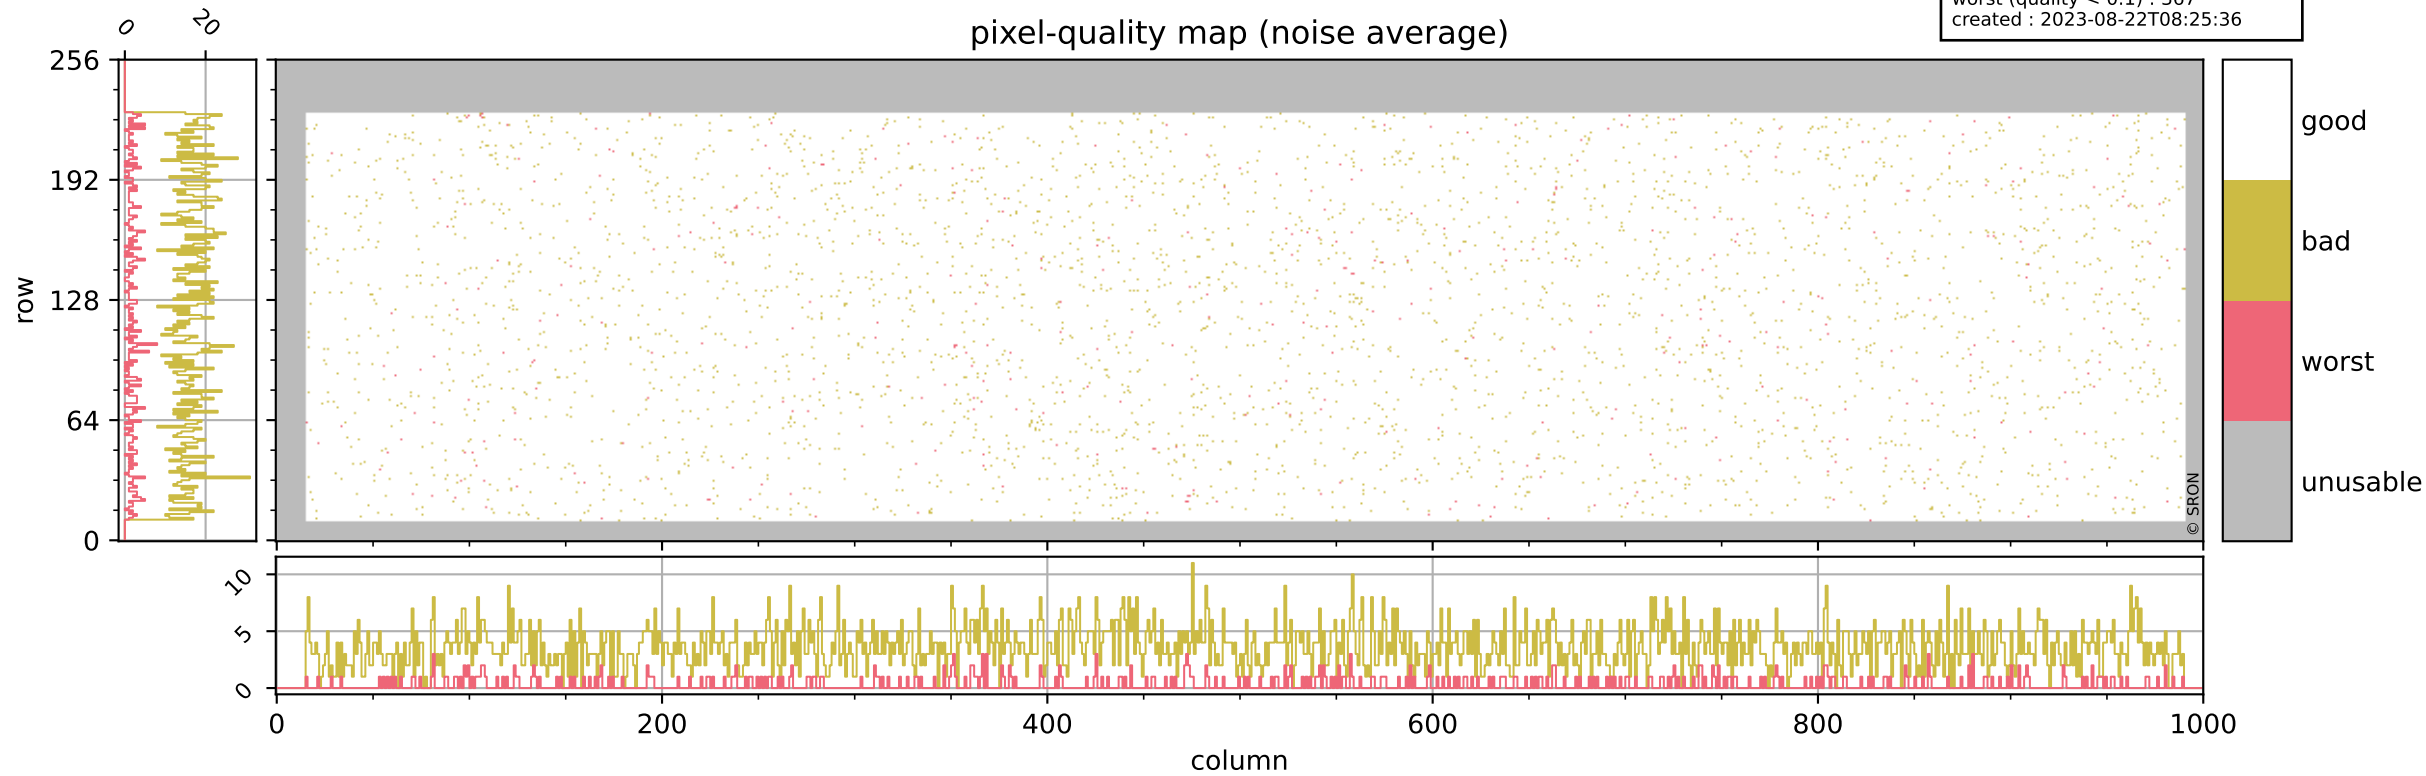

Tropomi SWIR pixel quality (official)

orbits : 19 in [20047, 20092]
coverage : 2021-08-26 / 2021-08-29
bad (quality < 0.8) : 296
worst (quality < 0.1) : 116
created : 2023-08-22T08:25:35

Tropomi SWIR pixel quality (official)

orbits : 19 in [20047, 20092]
coverage : 2021-08-26 / 2021-08-29
bad (quality < 0.8) : 3568
worst (quality < 0.1) : 367
created : 2023-08-22T08:25:36

pixel-quality map (noise average)

Tropomi SWIR pixel quality (official)

orbits : 19 in [20047, 20092]
coverage : 2021-08-26 / 2021-08-29
to good : 366
good to bad : 1686
to worst : 241
created : 2023-08-22T08:25:36

total quality compared with SWIR pixel-quality CKD

Tropomi SWIR pixel quality (official)

orbits : 19 in [20047, 20092]
coverage : 2021-08-26 / 2021-08-29
created : 2023-08-22T08:25:36

Histograms of pixel-quality

Tropomi SWIR pixel quality (official) ground-tracks of Sentinel-5P

orbits : 19 in [20047, 20092]
coverage : 2021-08-26 / 2021-08-29
created : 2023-08-22T08:25:36