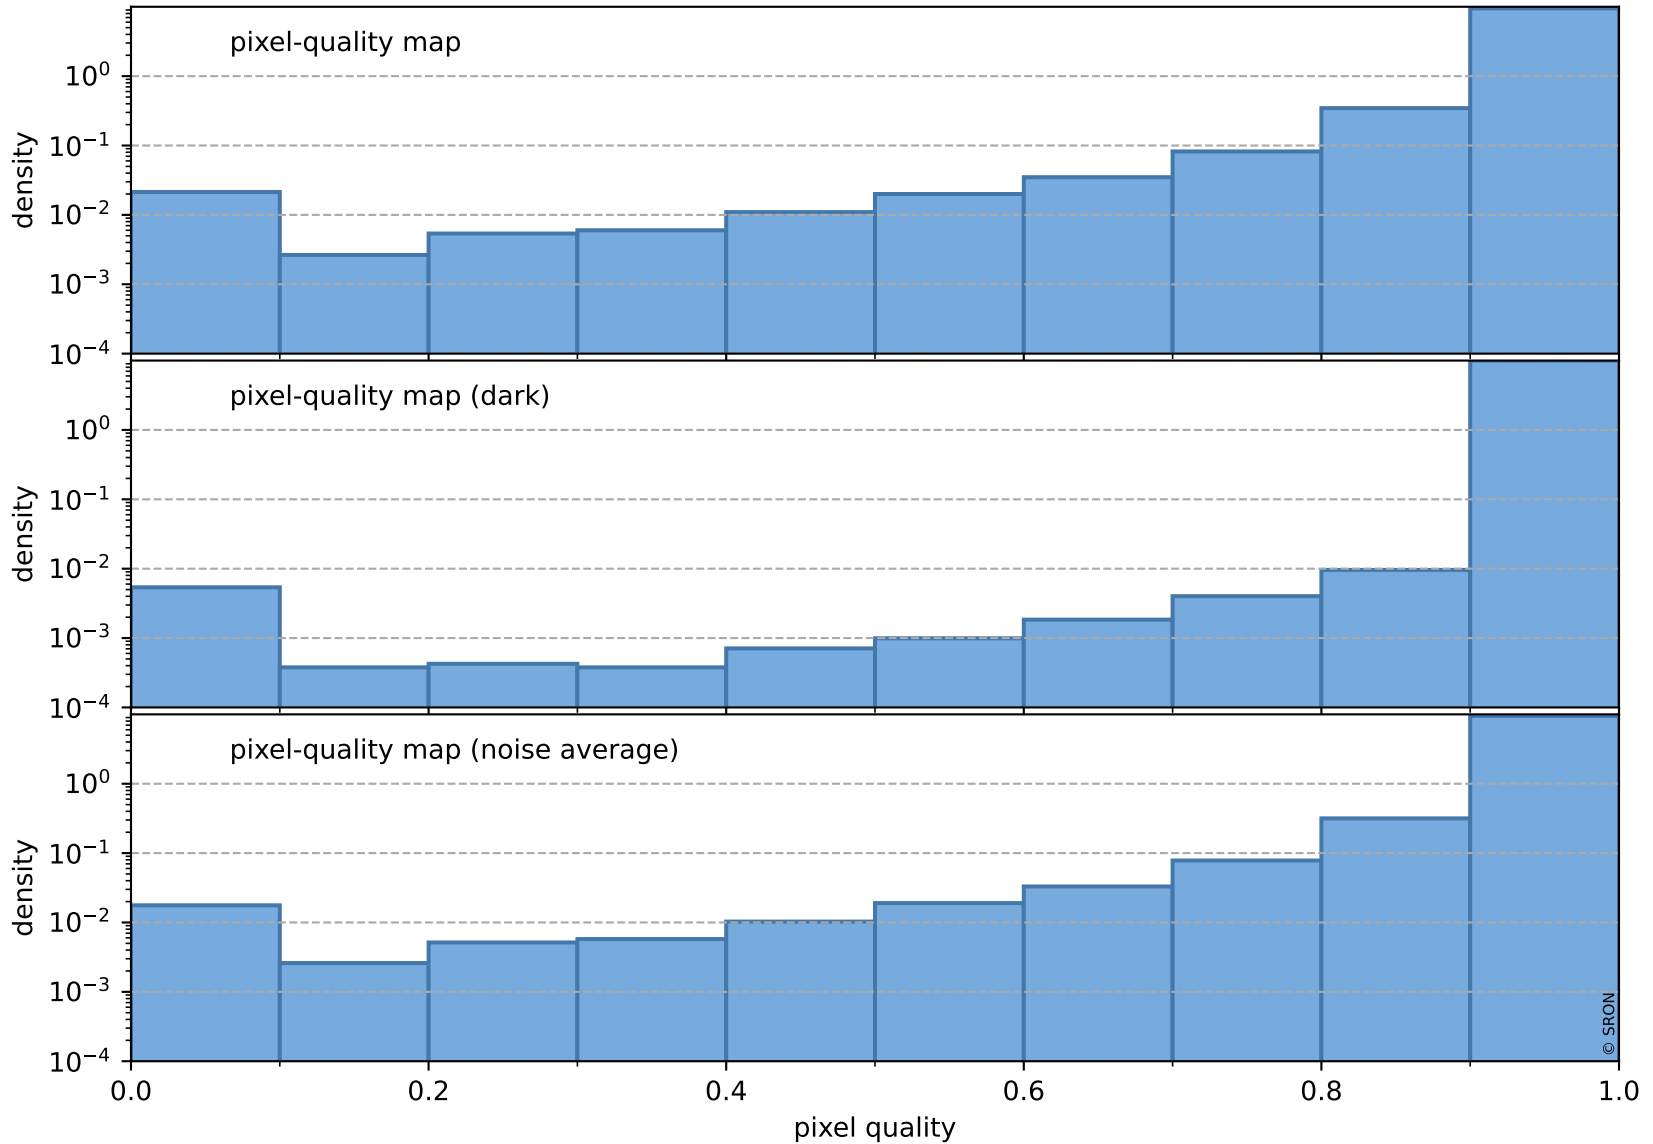

orbits : 20 in [20062, 20107]
coverage : 2021-08-27 / 2021-08-30
bad (quality < 0.8) : 3634
worst (quality < 0.1) : 374
created : 2023-08-22T08:25:38

pixel-quality map (noise average)

Tropomi SWIR pixel quality (official)

orbits : 20 in [20062, 20107]
coverage : 2021-08-27 / 2021-08-30
to good : 366
good to bad : 1756
to worst : 242
created : 2023-08-22T08:25:38

total quality compared with SWIR pixel-quality CKD

Tropomi SWIR pixel quality (official)

orbits : 20 in [20062, 20107]
coverage : 2021-08-27 / 2021-08-30
created : 2023-08-22T08:25:38

Histograms of pixel-quality

Tropomi SWIR pixel quality (official) ground-tracks of Sentinel-5P

orbits : 20 in [20062, 20107]
coverage : 2021-08-27 / 2021-08-30
created : 2023-08-22T08:25:39

Tropomi SWIR pixel quality (official)

orbits : [2827, 20107]
coverage : 2018-04-30 / 2021-08-30
created : 2023-08-22T08:25:39

trend of pixel quality & temperatures