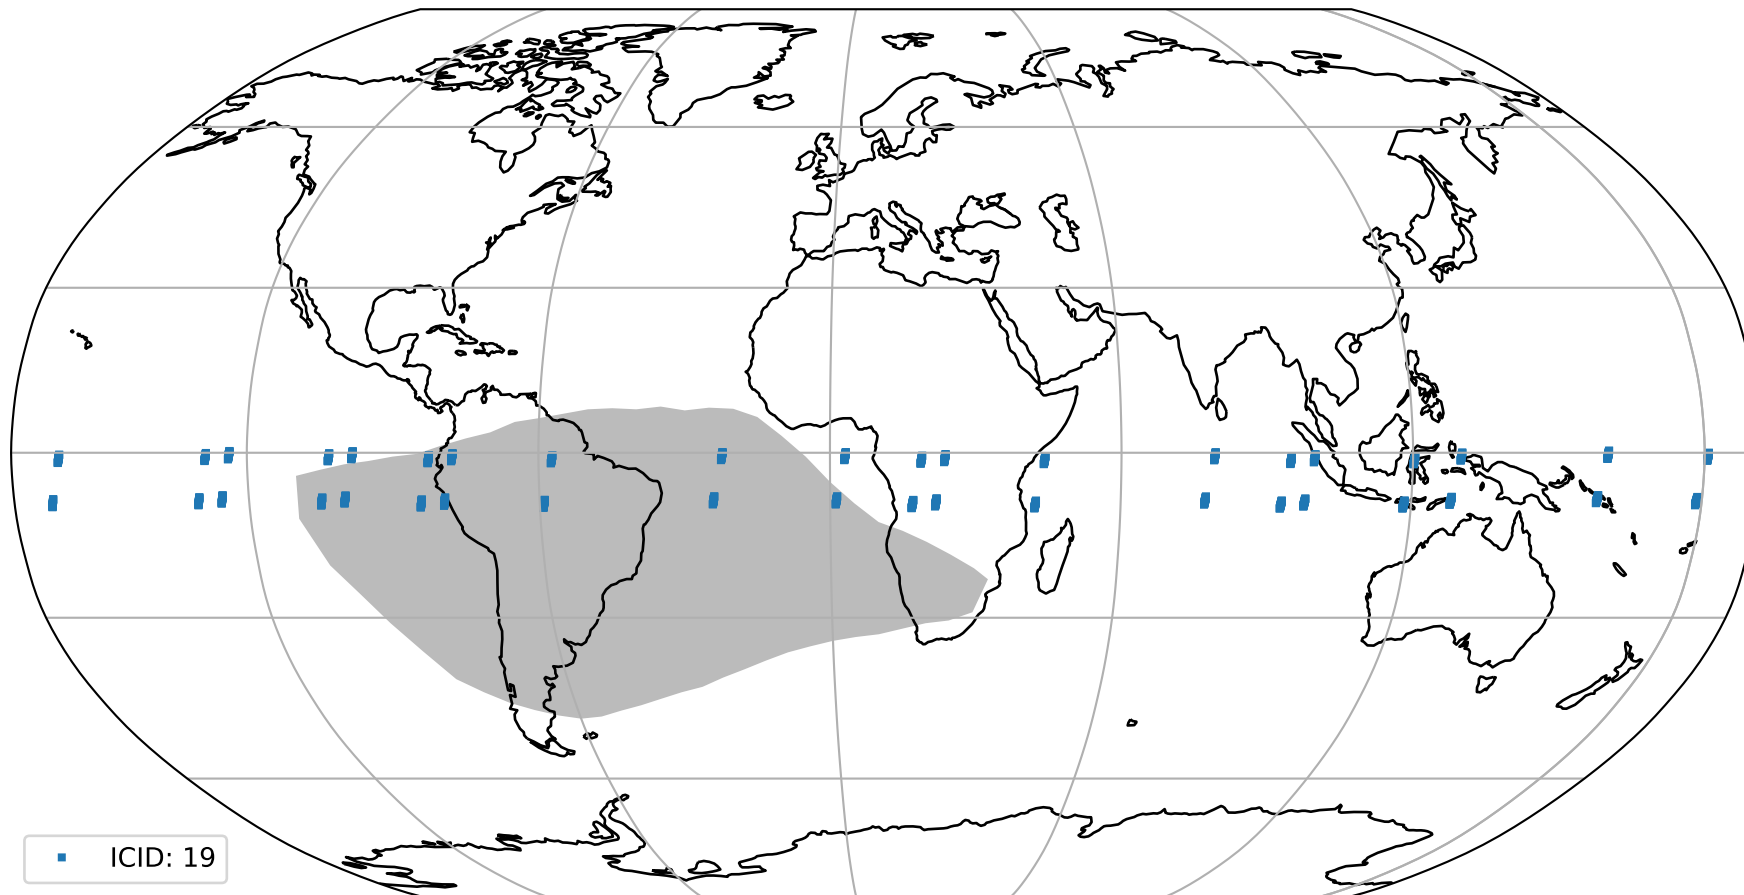

orbits : 20 in [20062, 20107]
coverage : 2021-08-27 / 2021-08-30
bad (quality < 0.8) : 3634
worst (quality < 0.1) : 374
created : 2023-08-22T08:25:38

pixel-quality map (noise average)

Tropomi SWIR pixel quality (official)

orbits : 20 in [20062, 20107]
coverage : 2021-08-27 / 2021-08-30
to good : 366
good to bad : 1756
to worst : 242
created : 2023-08-22T08:25:38

total quality compared with SWIR pixel-quality CKD

Tropomi SWIR pixel quality (official)

orbits : 20 in [20062, 20107]
coverage : 2021-08-27 / 2021-08-30
created : 2023-08-22T08:25:38

Histograms of pixel-quality

Tropomi SWIR pixel quality (official) ground-tracks of Sentinel-5P

orbits : 20 in [20062, 20107]
coverage : 2021-08-27 / 2021-08-30
created : 2023-08-22T08:25:39

Tropomi SWIR pixel quality (official)

orbits : [2827, 20107]
coverage : 2018-04-30 / 2021-08-30
created : 2023-08-22T08:25:39

trend of pixel quality & temperatures