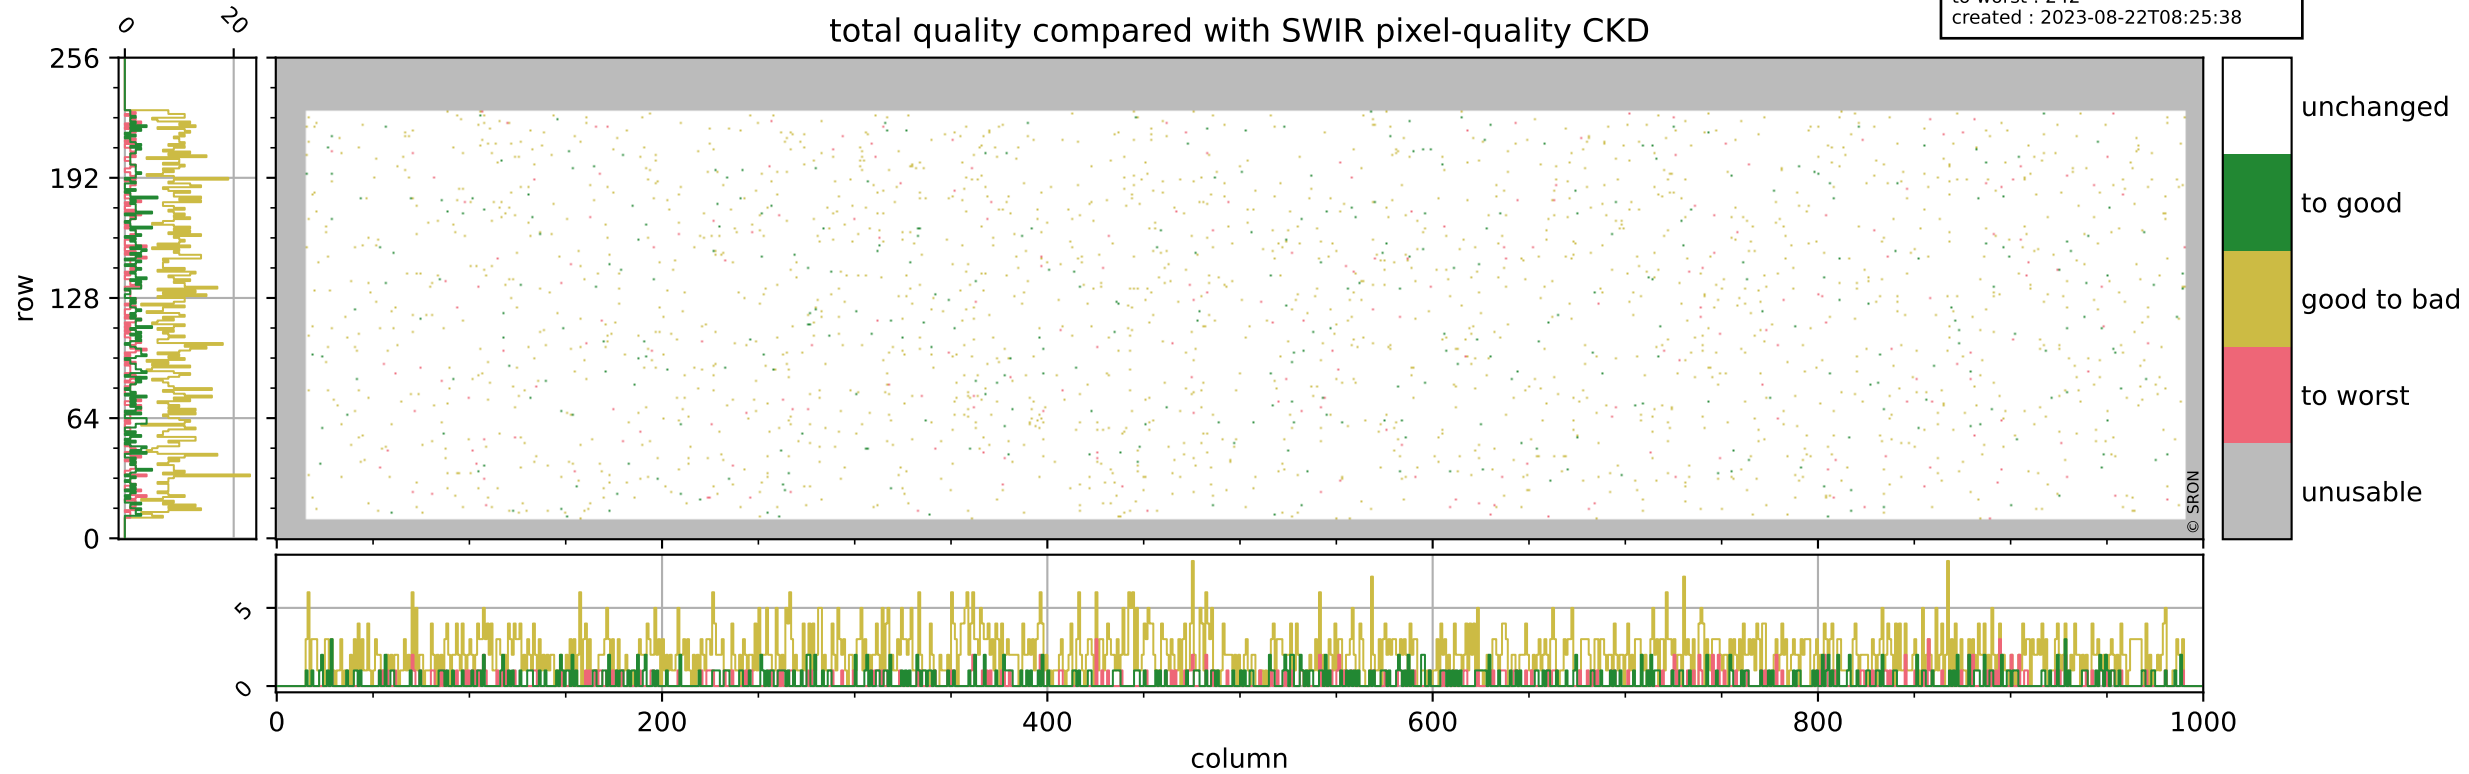

Tropomi SWIR pixel quality (official)

orbits : 20 in [20062, 20107]
coverage : 2021-08-27 / 2021-08-30
bad (quality < 0.8) : 299
worst (quality < 0.1) : 114
created : 2023-08-22T08:25:38

Tropomi SWIR pixel quality (official)

orbits : 20 in [20062, 20107]
coverage : 2021-08-27 / 2021-08-30
bad (quality < 0.8) : 3634
worst (quality < 0.1) : 374
created : 2023-08-22T08:25:38

pixel-quality map (noise average)

Tropomi SWIR pixel quality (official)

orbits : 20 in [20062, 20107]
coverage : 2021-08-27 / 2021-08-30
to good : 366
good to bad : 1756
to worst : 242
created : 2023-08-22T08:25:38

total quality compared with SWIR pixel-quality CKD

Tropomi SWIR pixel quality (official)

orbits : 20 in [20062, 20107]
coverage : 2021-08-27 / 2021-08-30
created : 2023-08-22T08:25:38

Histograms of pixel-quality

Tropomi SWIR pixel quality (official) ground-tracks of Sentinel-5P

orbits : 20 in [20062, 20107]
coverage : 2021-08-27 / 2021-08-30
created : 2023-08-22T08:25:39