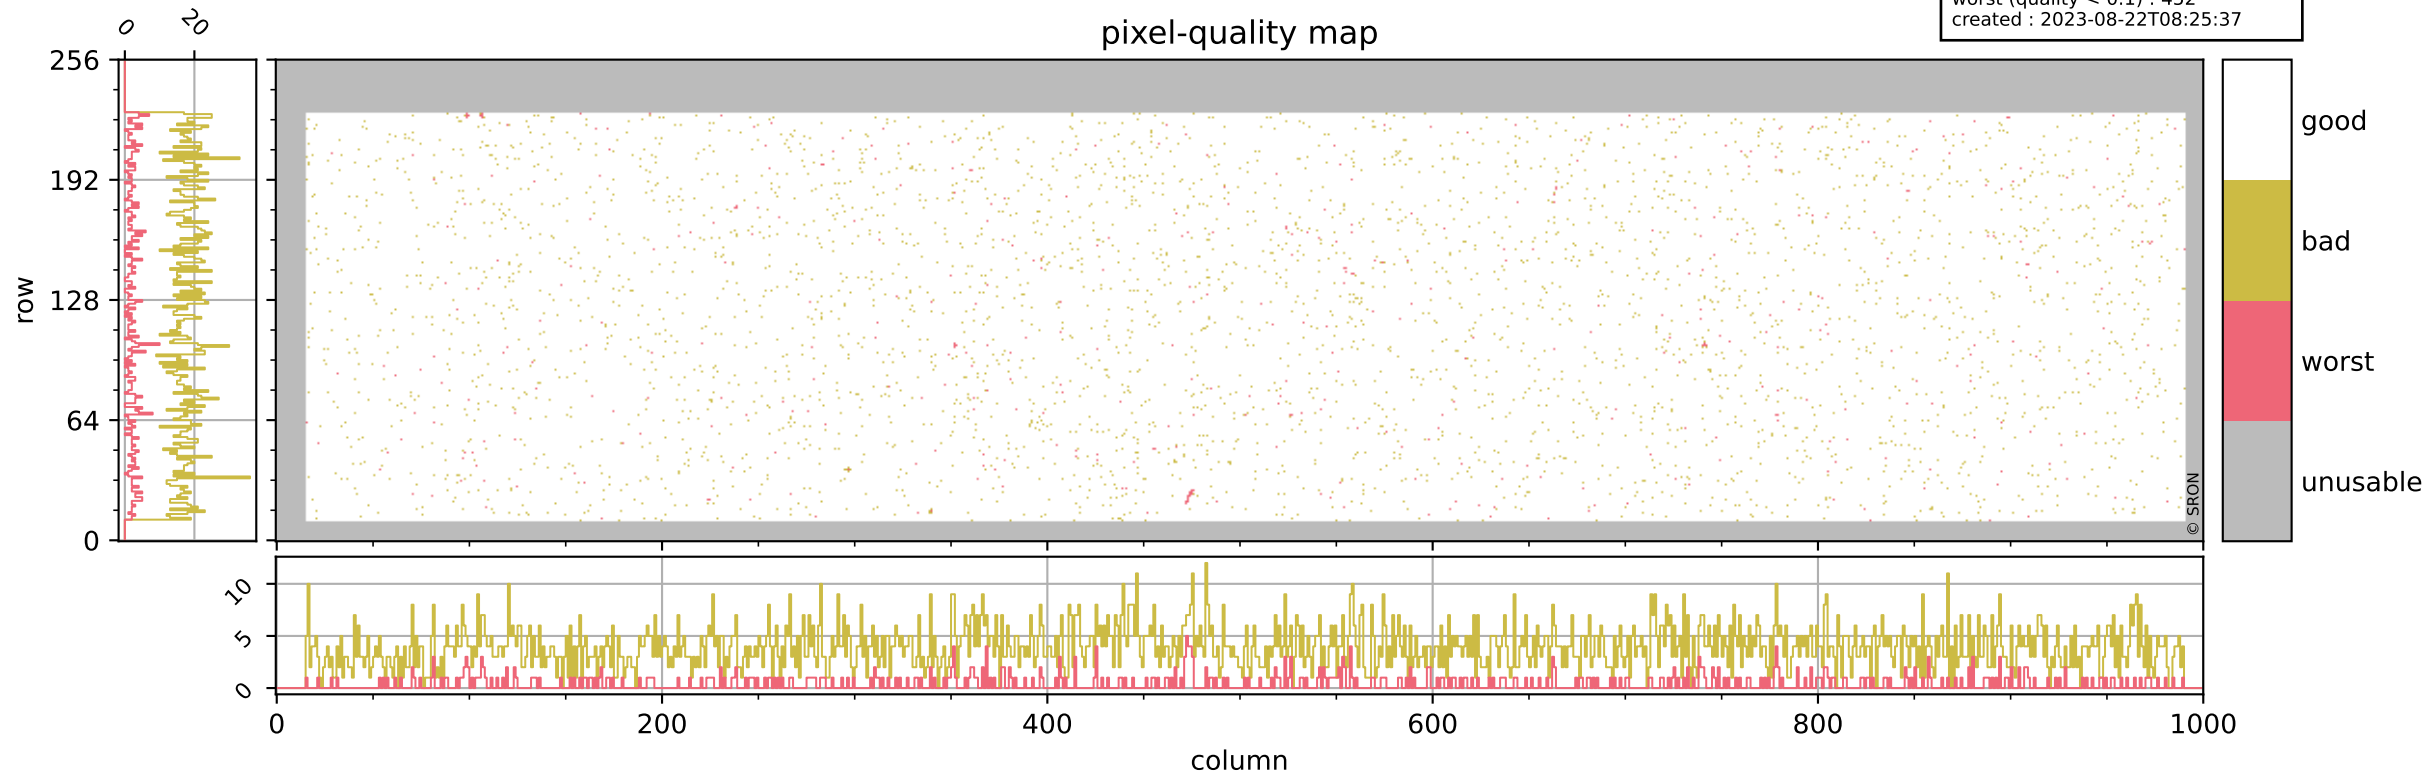

Tropomi SWIR pixel quality (official)

orbits : 20 in [20062, 20107]
coverage : 2021-08-27 / 2021-08-30
bad (quality < 0.8) : 3882
worst (quality < 0.1) : 452
created : 2023-08-22T08:25:37

pixel-quality map

Tropomi SWIR pixel quality (official)

orbits : 20 in [20062, 20107]
coverage : 2021-08-27 / 2021-08-30
bad (quality < 0.8) : 299
worst (quality < 0.1) : 114
created : 2023-08-22T08:25:38

Tropomi SWIR pixel quality (official)

orbits : 20 in [20062, 20107]
coverage : 2021-08-27 / 2021-08-30
bad (quality < 0.8) : 3634
worst (quality < 0.1) : 374
created : 2023-08-22T08:25:38

pixel-quality map (noise average)

Tropomi SWIR pixel quality (official)

orbits : 20 in [20062, 20107]
coverage : 2021-08-27 / 2021-08-30
to good : 366
good to bad : 1756
to worst : 242
created : 2023-08-22T08:25:38

total quality compared with SWIR pixel-quality CKD

Tropomi SWIR pixel quality (official)