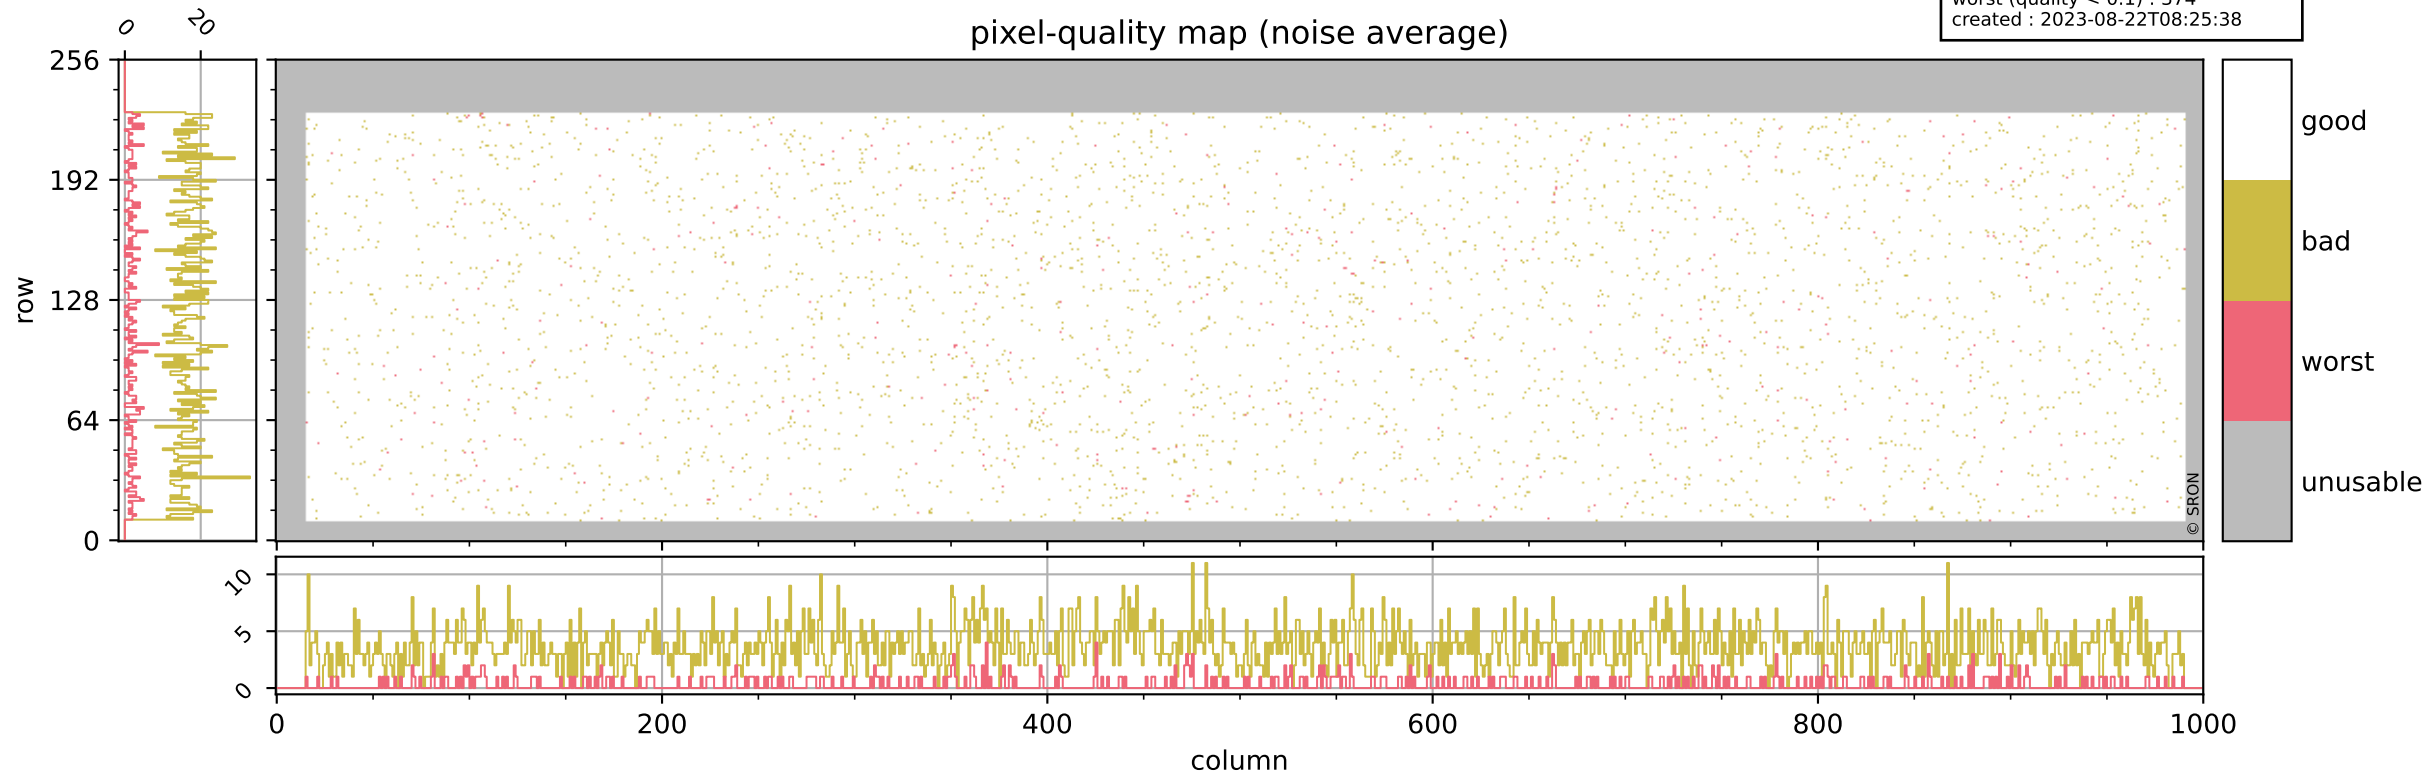

Tropomi SWIR pixel quality (official)

orbits : 20 in [20062, 20107]
coverage : 2021-08-27 / 2021-08-30
bad (quality < 0.8) : 299
worst (quality < 0.1) : 114
created : 2023-08-22T08:25:38

Tropomi SWIR pixel quality (official)

orbits : 20 in [20062, 20107]
coverage : 2021-08-27 / 2021-08-30
bad (quality < 0.8) : 3634
worst (quality < 0.1) : 374
created : 2023-08-22T08:25:38

pixel-quality map (noise average)

Tropomi SWIR pixel quality (official)

orbits : 20 in [20062, 20107]
coverage : 2021-08-27 / 2021-08-30
to good : 366
good to bad : 1756
to worst : 242
created : 2023-08-22T08:25:38

total quality compared with SWIR pixel-quality CKD

Tropomi SWIR pixel quality (official)

orbits : 20 in [20062, 20107]
coverage : 2021-08-27 / 2021-08-30
created : 2023-08-22T08:25:38

Histograms of pixel-quality

Tropomi SWIR pixel quality (official) ground-tracks of Sentinel-5P

orbits : 20 in [20062, 20107]
coverage : 2021-08-27 / 2021-08-30
created : 2023-08-22T08:25:39