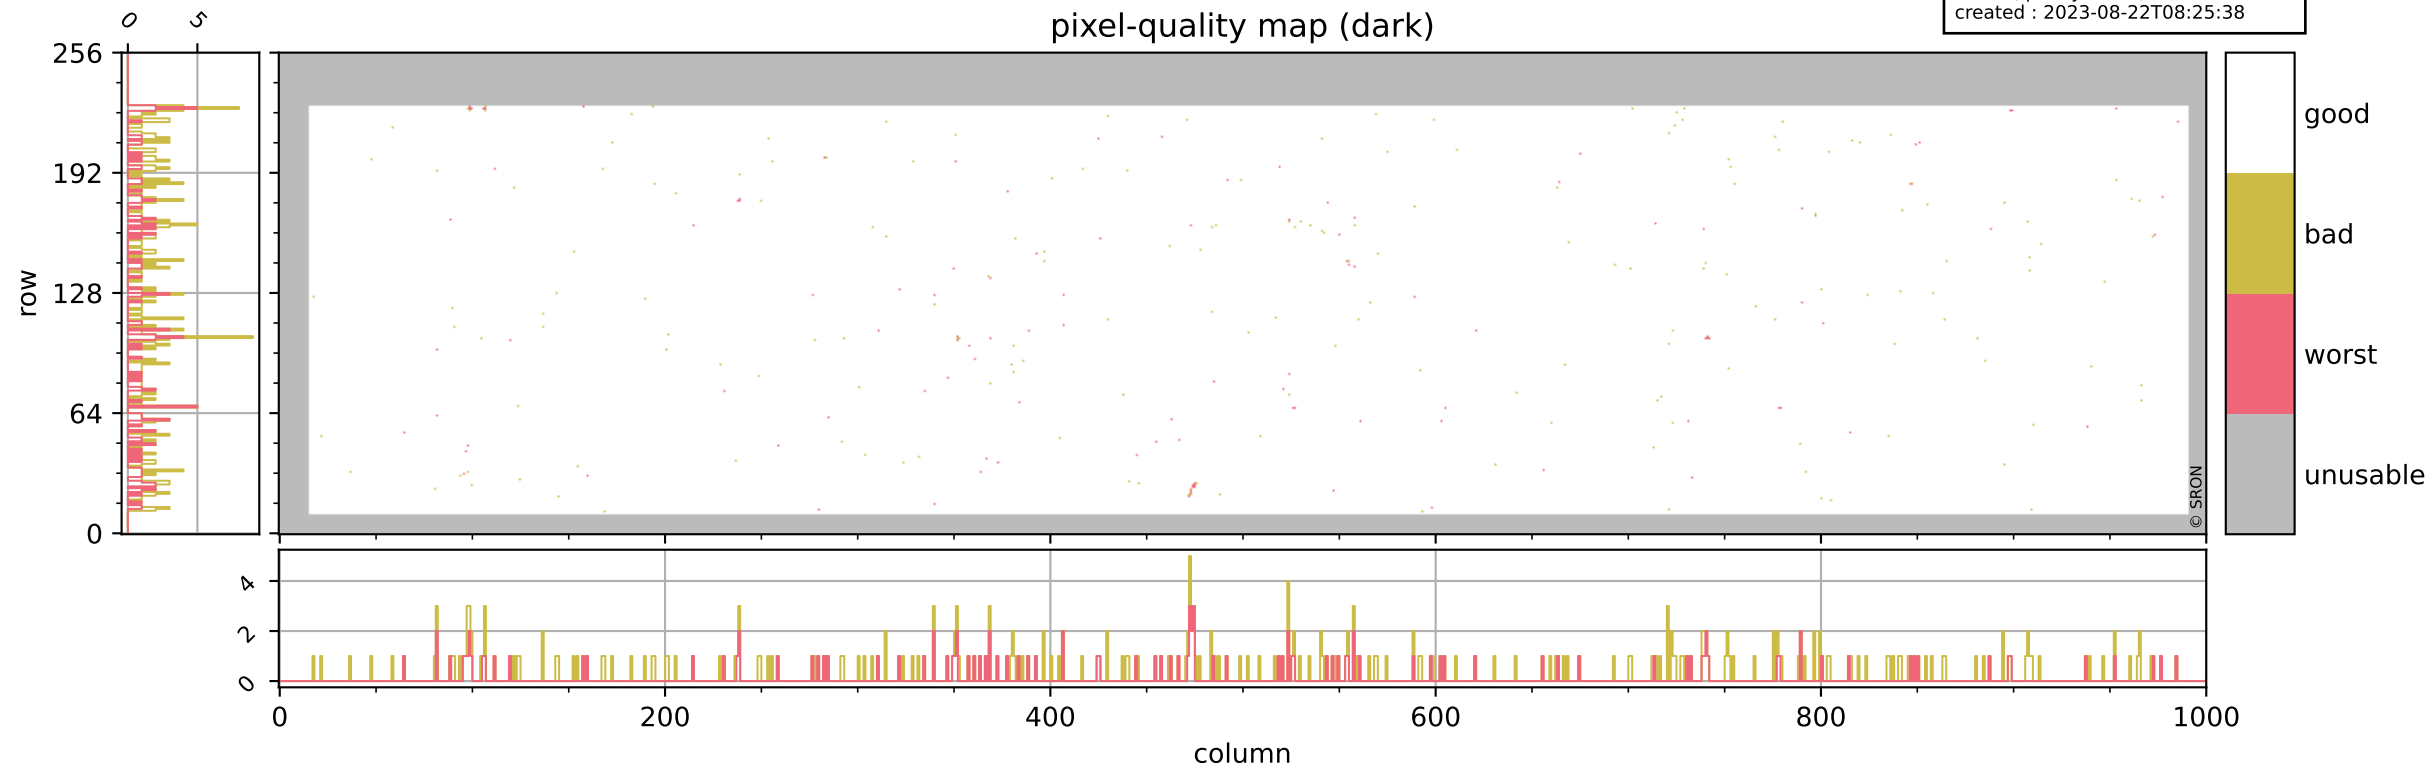

Tropomi SWIR pixel quality (official)

orbits : 20 in [20062, 20107]
coverage : 2021-08-27 / 2021-08-30
bad (quality < 0.8) : 3882
worst (quality < 0.1) : 452
created : 2023-08-22T08:25:37

pixel-quality map

Tropomi SWIR pixel quality (official)

orbits : 20 in [20062, 20107]
coverage : 2021-08-27 / 2021-08-30
bad (quality < 0.8) : 299
worst (quality < 0.1) : 114
created : 2023-08-22T08:25:38

Tropomi SWIR pixel quality (official)

orbits : 20 in [20062, 20107]
coverage : 2021-08-27 / 2021-08-30
bad (quality < 0.8) : 3634
worst (quality < 0.1) : 374
created : 2023-08-22T08:25:38

pixel-quality map (noise average)

Tropomi SWIR pixel quality (official)

orbits : 20 in [20062, 20107]
coverage : 2021-08-27 / 2021-08-30
created : 2023-08-22T08:25:38

Histograms of pixel-quality

Tropomi SWIR pixel quality (official) ground-tracks of Sentinel-5P

orbits : 20 in [20062, 20107]
coverage : 2021-08-27 / 2021-08-30
created : 2023-08-22T08:25:39