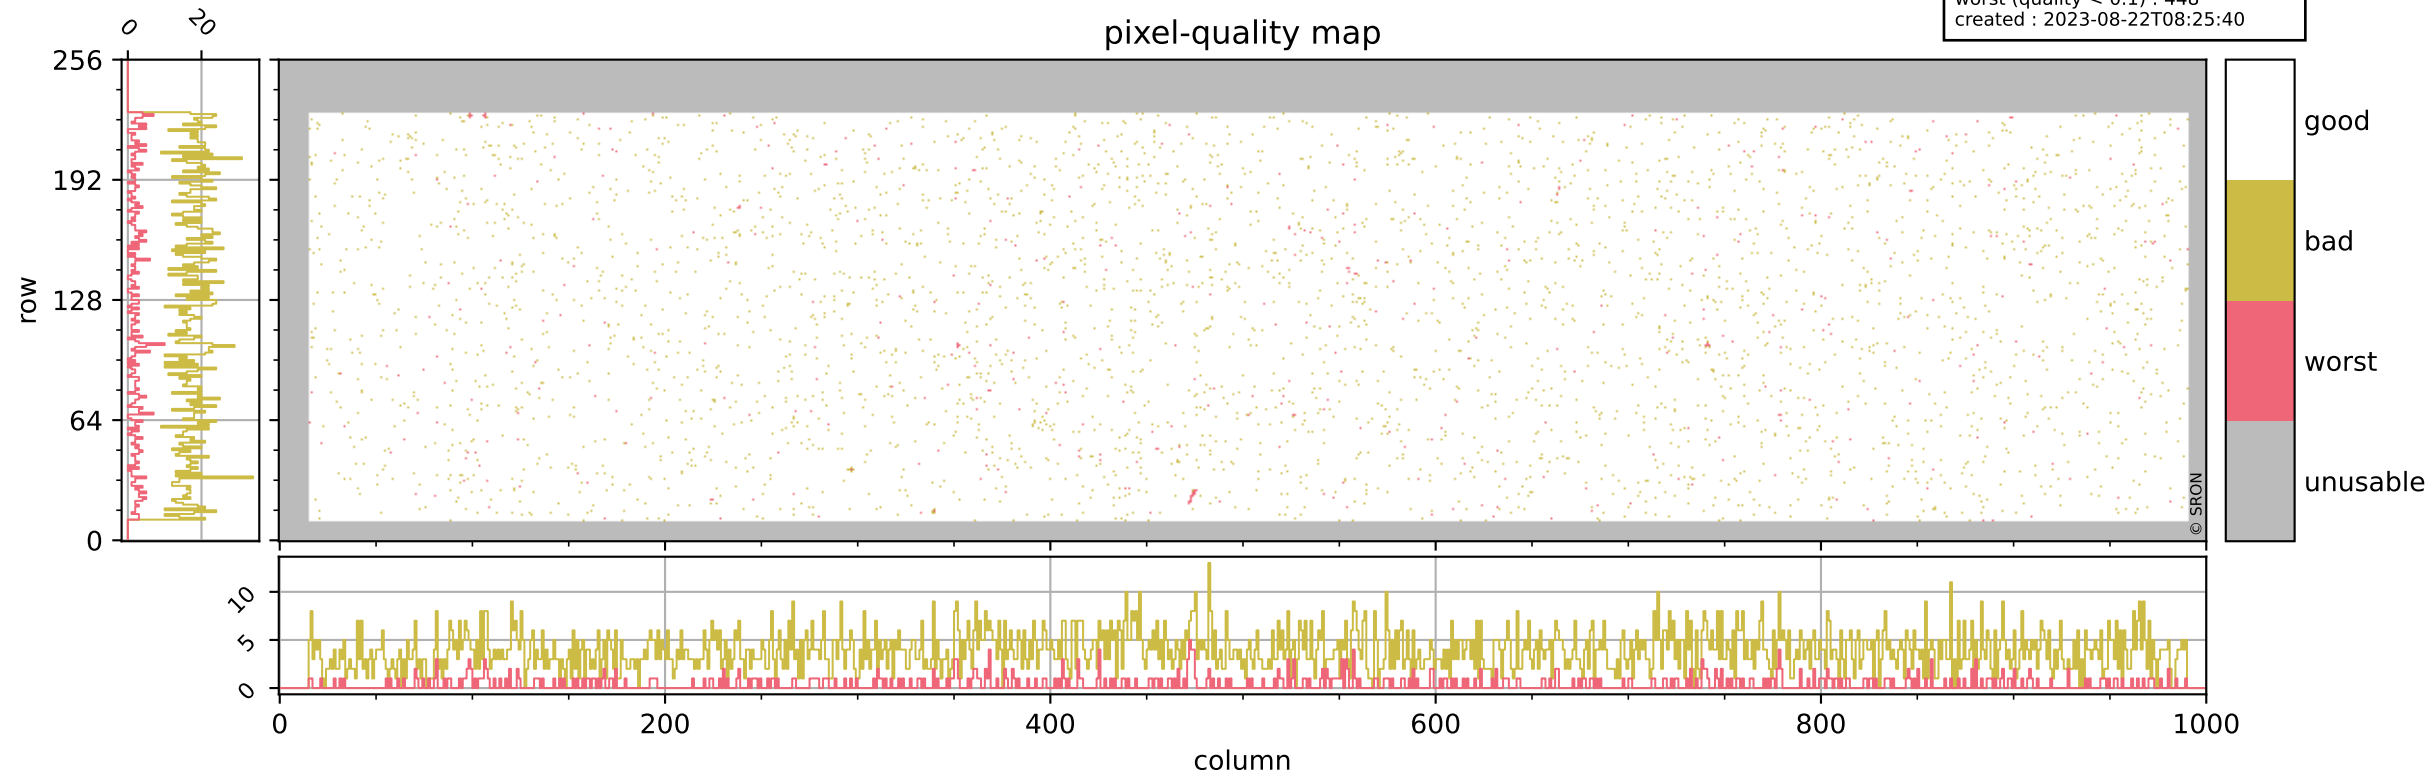

# Tropomi SWIR pixel quality (official)

orbits : 19 in [20077, 20122]  
coverage : 2021-08-28 / 2021-08-31  
bad (quality < 0.8) : 3865  
worst (quality < 0.1) : 448  
created : 2023-08-22T08:25:40

## pixel-quality map

# Tropomi SWIR pixel quality (official)

orbits : 19 in [20077, 20122]  
coverage : 2021-08-28 / 2021-08-31  
bad (quality < 0.8) : 297  
worst (quality < 0.1) : 114  
created : 2023-08-22T08:25:40

## pixel-quality map (dark)