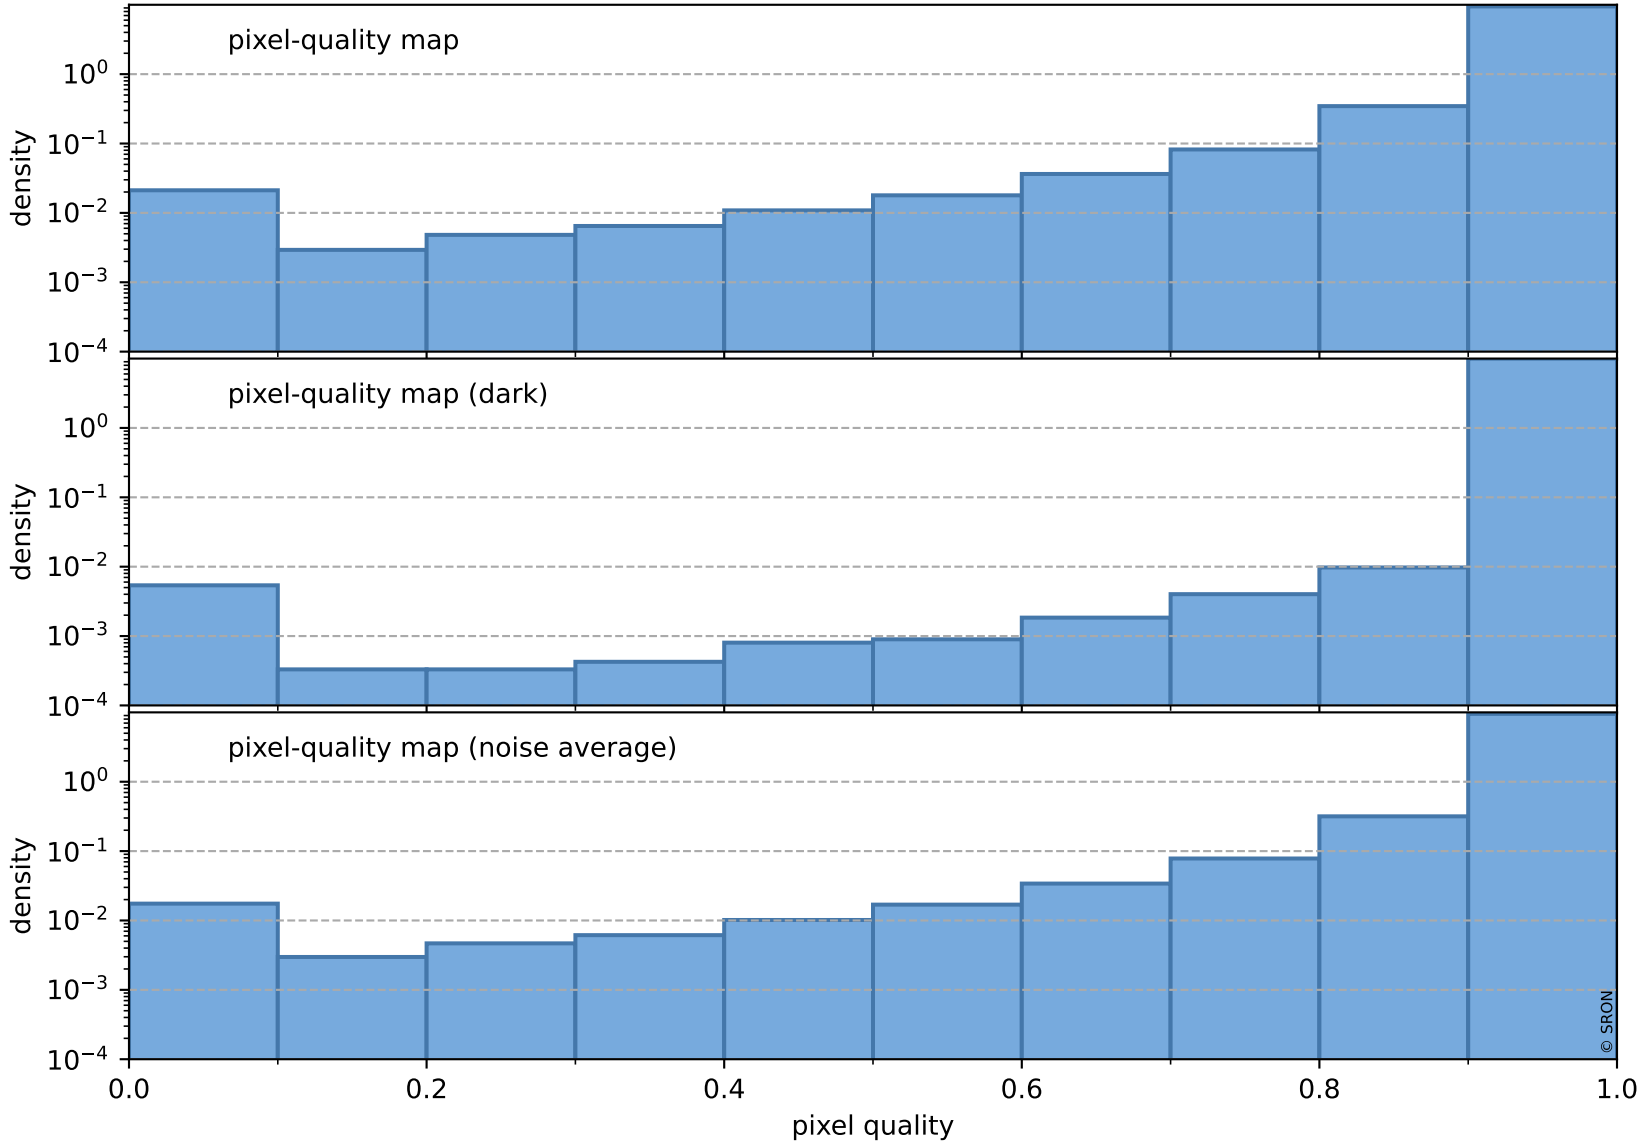

Tropomi SWIR pixel quality (official)

orbits : 19 in [20077, 20122]
coverage : 2021-08-28 / 2021-08-31
created : 2023-08-22T08:25:41

Histograms of pixel-quality