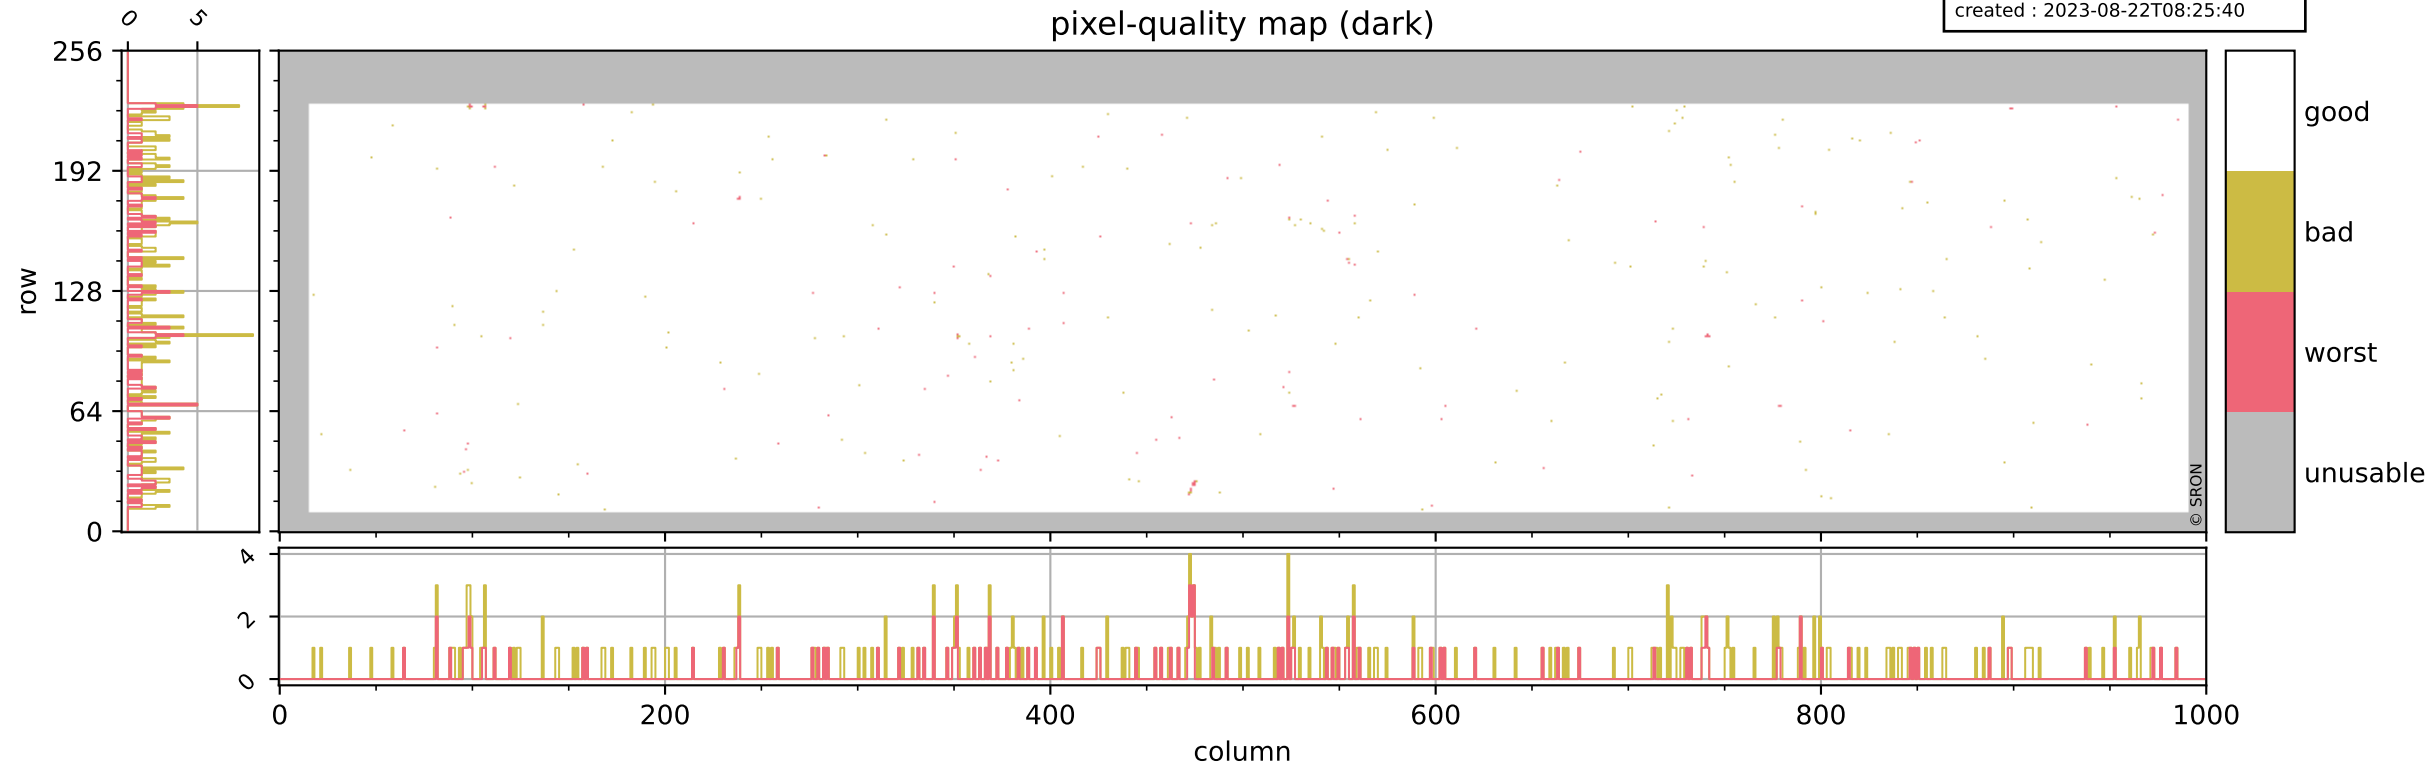

# Tropomi SWIR pixel quality (official)

orbits : 19 in [20077, 20122]  
coverage : 2021-08-28 / 2021-08-31  
bad (quality < 0.8) : 3865  
worst (quality < 0.1) : 448  
created : 2023-08-22T08:25:40

## pixel-quality map

# Tropomi SWIR pixel quality (official)

orbits : 19 in [20077, 20122]  
coverage : 2021-08-28 / 2021-08-31  
bad (quality < 0.8) : 297  
worst (quality < 0.1) : 114  
created : 2023-08-22T08:25:40

## pixel-quality map (dark)