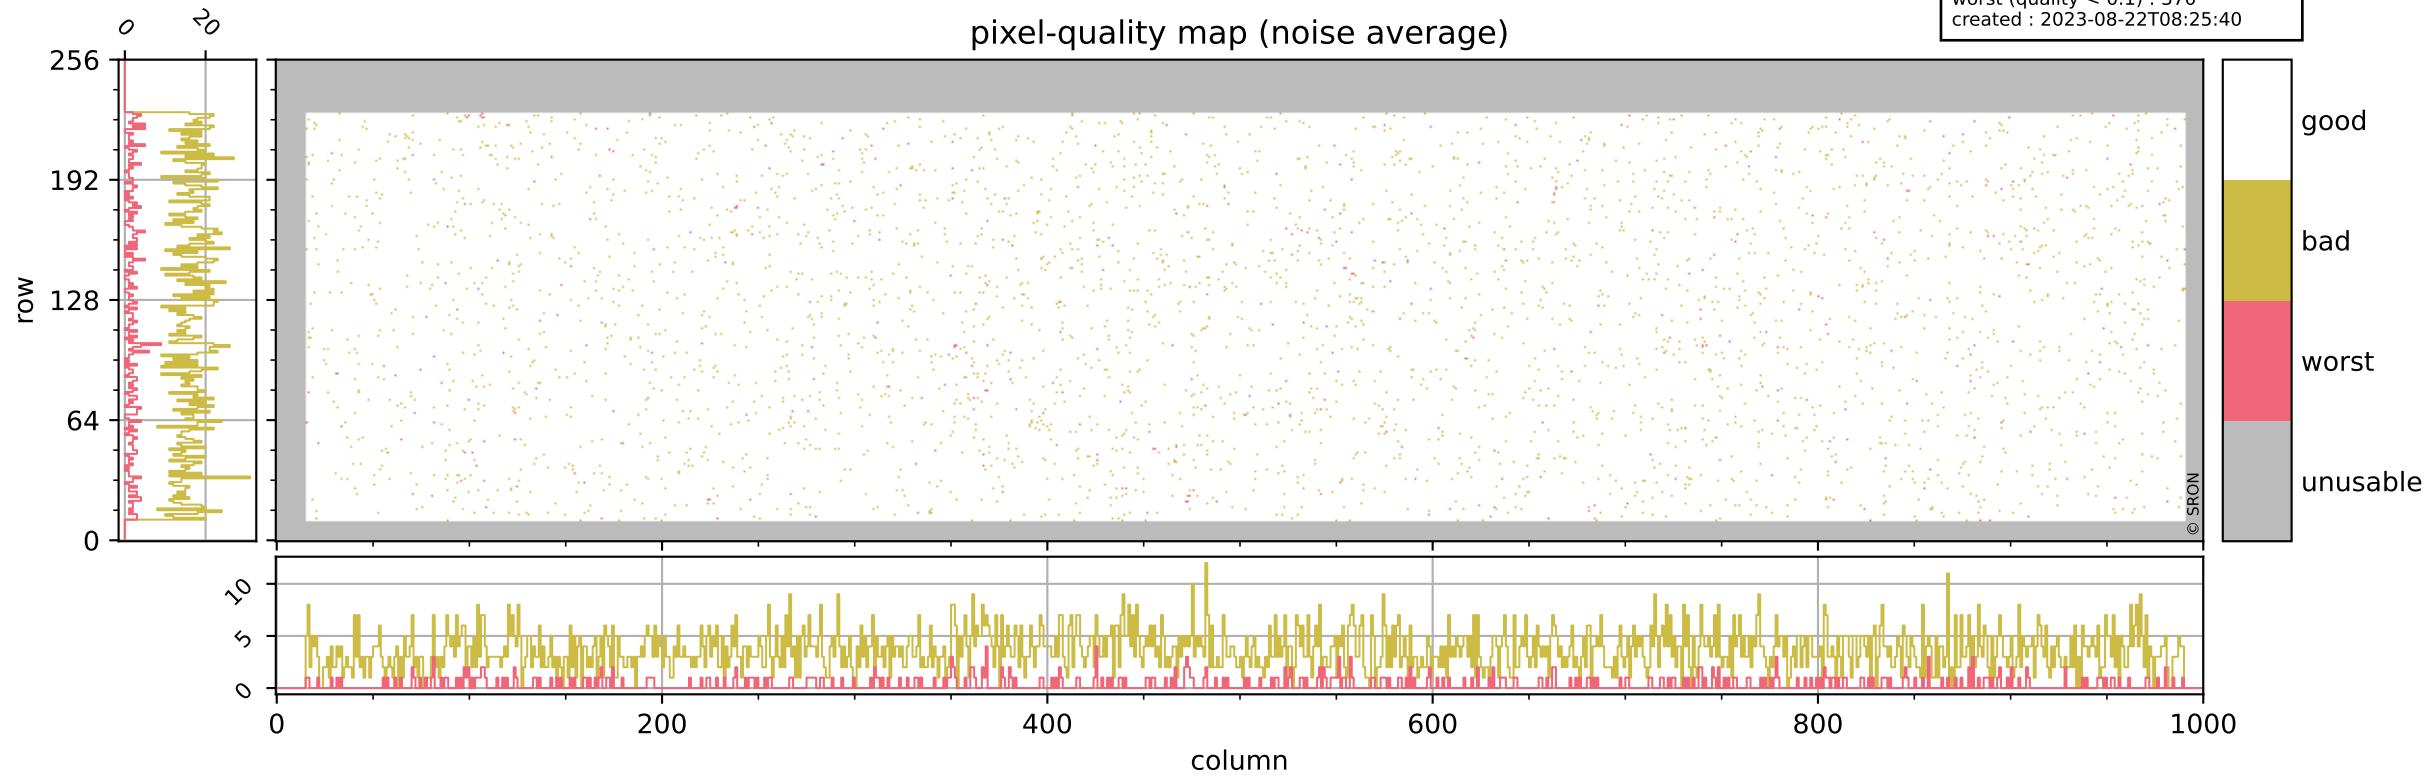

Tropomi SWIR pixel quality (official)

orbits : 19 in [20077, 20122]
coverage : 2021-08-28 / 2021-08-31
bad (quality < 0.8) : 3610
worst (quality < 0.1) : 370
created : 2023-08-22T08:25:40

pixel-quality map (noise average)