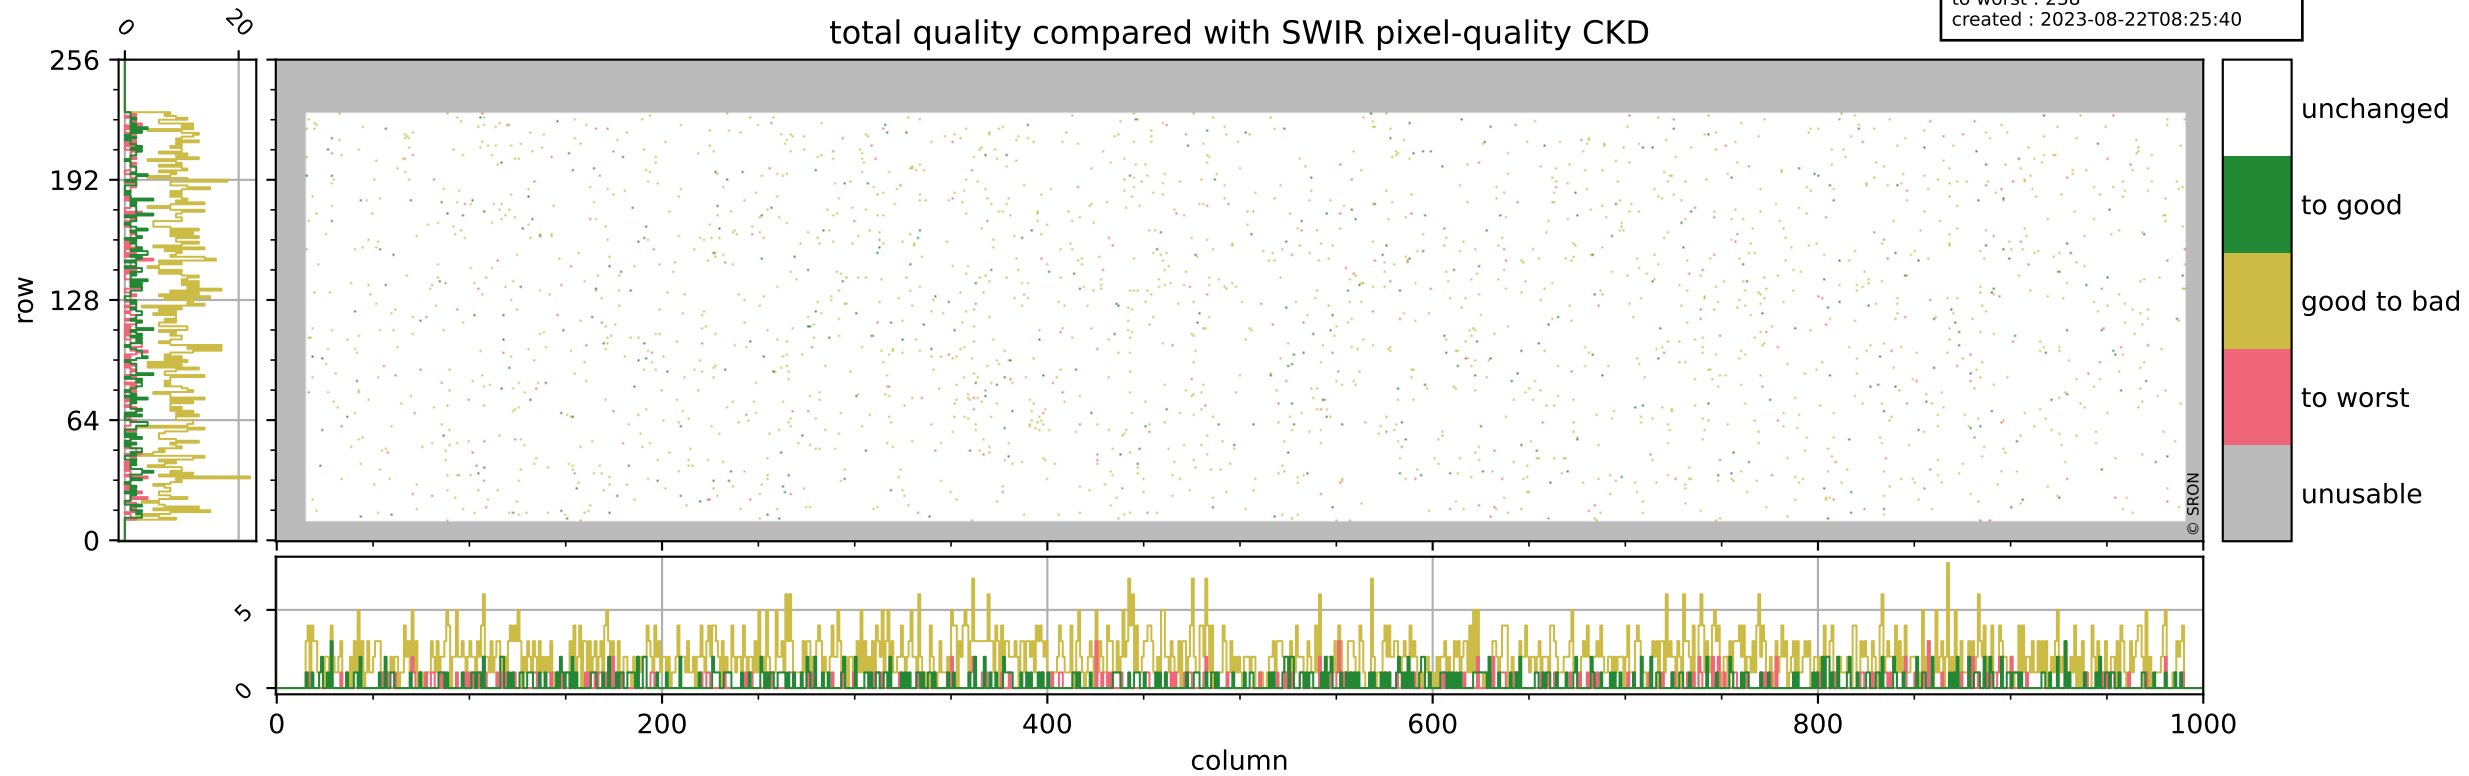

Tropomi SWIR pixel quality (official)

orbits : 19 in [20077, 20122]
coverage : 2021-08-28 / 2021-08-31
to good : 366
good to bad : 1741
to worst : 238
created : 2023-08-22T08:25:40

total quality compared with SWIR pixel-quality CKD