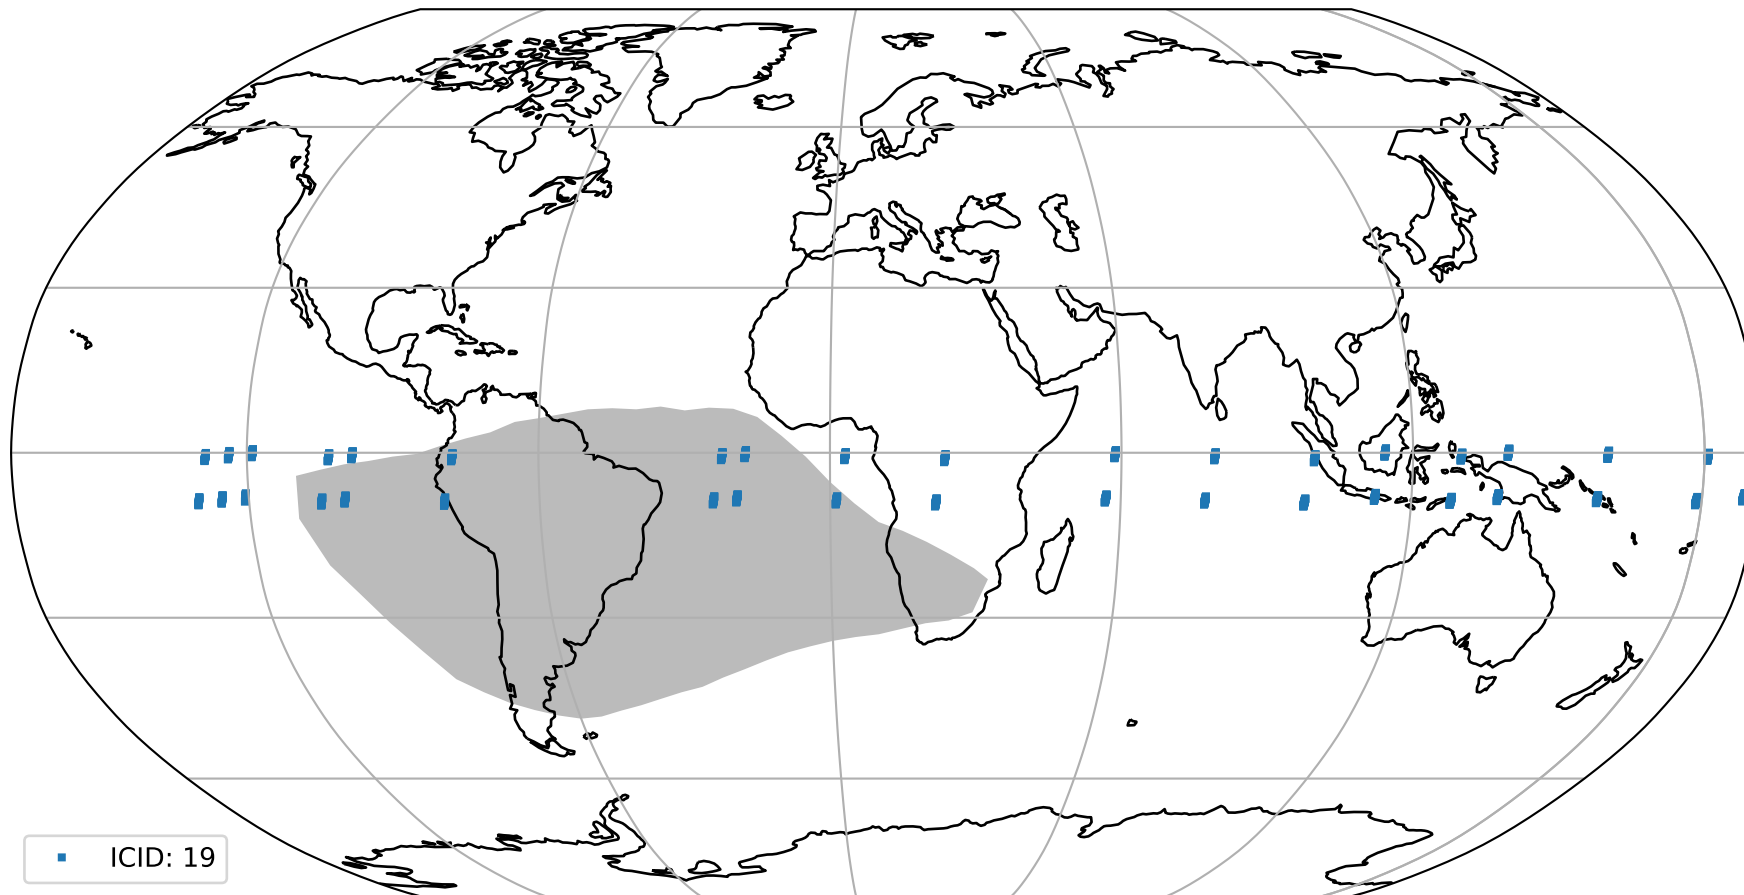

# Tropomi SWIR pixel quality (official)

orbits : 19 in [20077, 20122]  
coverage : 2021-08-28 / 2021-08-31  
created : 2023-08-22T08:25:41

## Histograms of pixel-quality

# Tropomi SWIR pixel quality (official) ground-tracks of Sentinel-5P

orbits : 19 in [20077, 20122]  
coverage : 2021-08-28 / 2021-08-31  
created : 2023-08-22T08:25:41