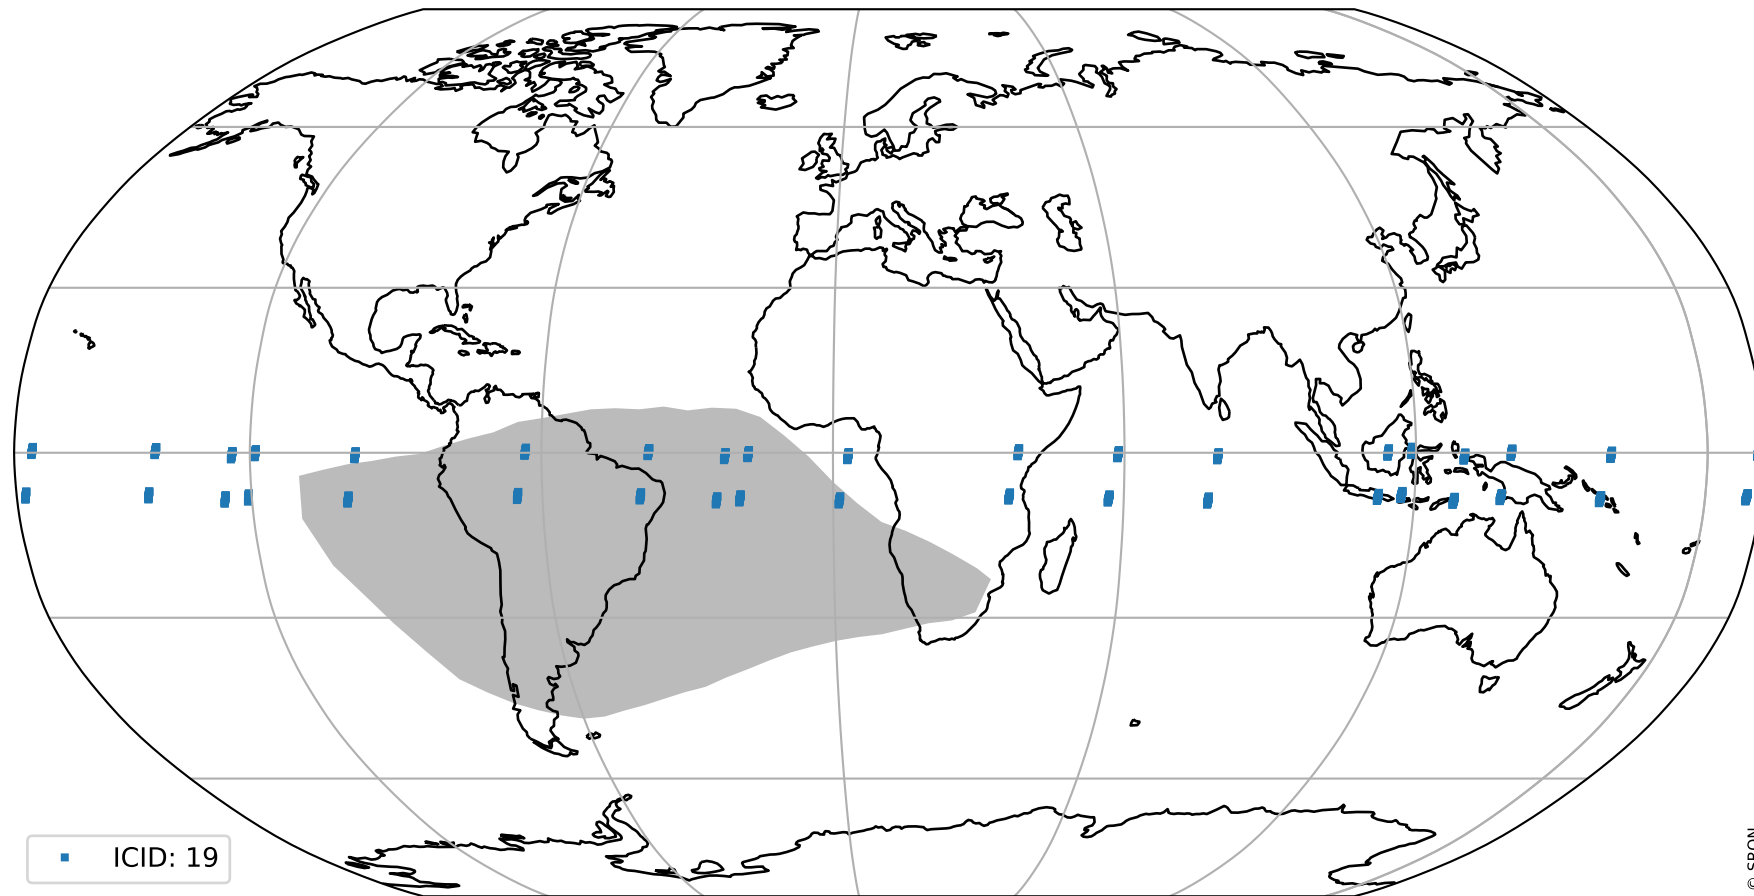

Tropomi SWIR pixel quality (official)

orbits : 19 in [20092, 20137]
coverage : 2021-08-29 / 2021-09-01
to good : 365
good to bad : 1707
to worst : 237
created : 2023-08-22T08:25:43

total quality compared with SWIR pixel-quality CKD

Tropomi SWIR pixel quality (official)

orbits : 19 in [20092, 20137]
coverage : 2021-08-29 / 2021-09-01
created : 2023-08-22T08:25:43

Histograms of pixel-quality

Tropomi SWIR pixel quality (official) ground-tracks of Sentinel-5P

orbits : 19 in [20092, 20137]
coverage : 2021-08-29 / 2021-09-01
created : 2023-08-22T08:25:44

Tropomi SWIR pixel quality (official)

orbits : [2827, 20137]
coverage : 2018-04-30 / 2021-09-01
created : 2023-08-22T08:25:44