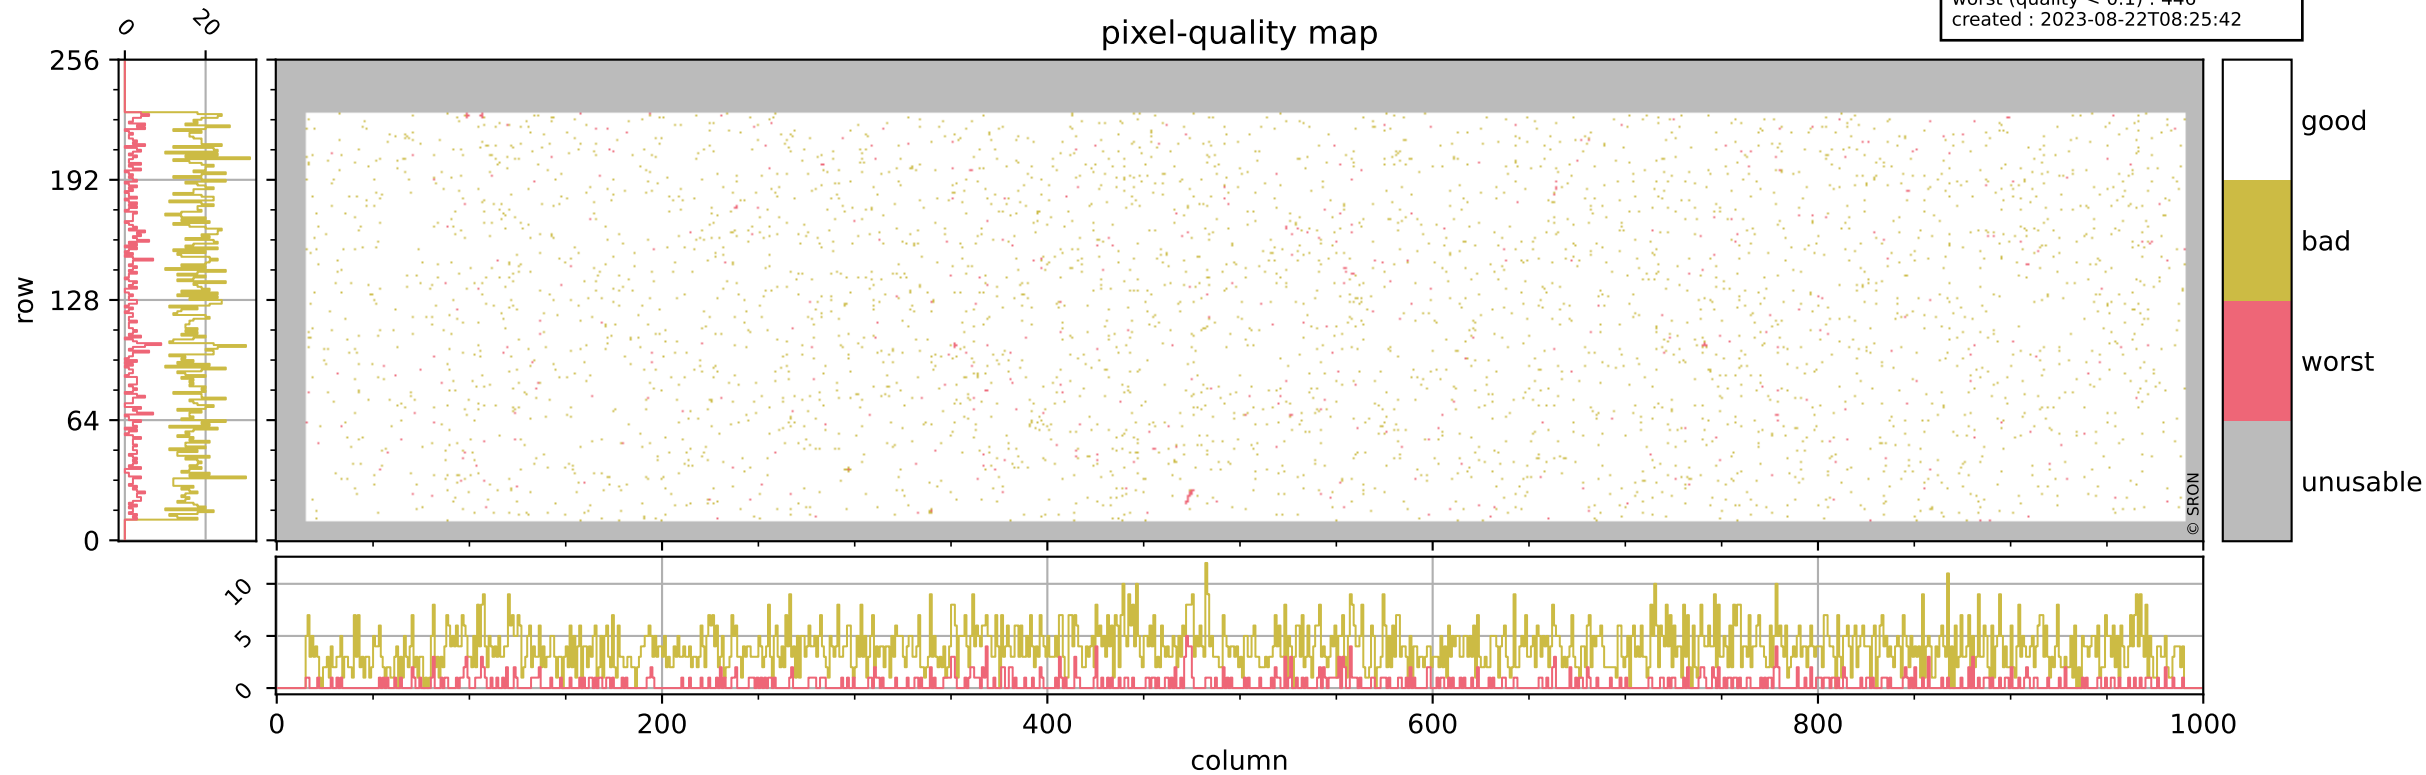

Tropomi SWIR pixel quality (official)

orbits : 19 in [20092, 20137]
coverage : 2021-08-29 / 2021-09-01
bad (quality < 0.8) : 3834
worst (quality < 0.1) : 446
created : 2023-08-22T08:25:42

pixel-quality map

Tropomi SWIR pixel quality (official)

orbits : 19 in [20092, 20137]
coverage : 2021-08-29 / 2021-09-01
bad (quality < 0.8) : 297
worst (quality < 0.1) : 115
created : 2023-08-22T08:25:43

pixel-quality map (dark)

Tropomi SWIR pixel quality (official)

orbits : 19 in [20092, 20137]
coverage : 2021-08-29 / 2021-09-01
bad (quality < 0.8) : 3583
worst (quality < 0.1) : 368
created : 2023-08-22T08:25:43

pixel-quality map (noise average)

Tropomi SWIR pixel quality (official)

orbits : 19 in [20092, 20137]
coverage : 2021-08-29 / 2021-09-01
to good : 365
good to bad : 1707
to worst : 237
created : 2023-08-22T08:25:43

total quality compared with SWIR pixel-quality CKD