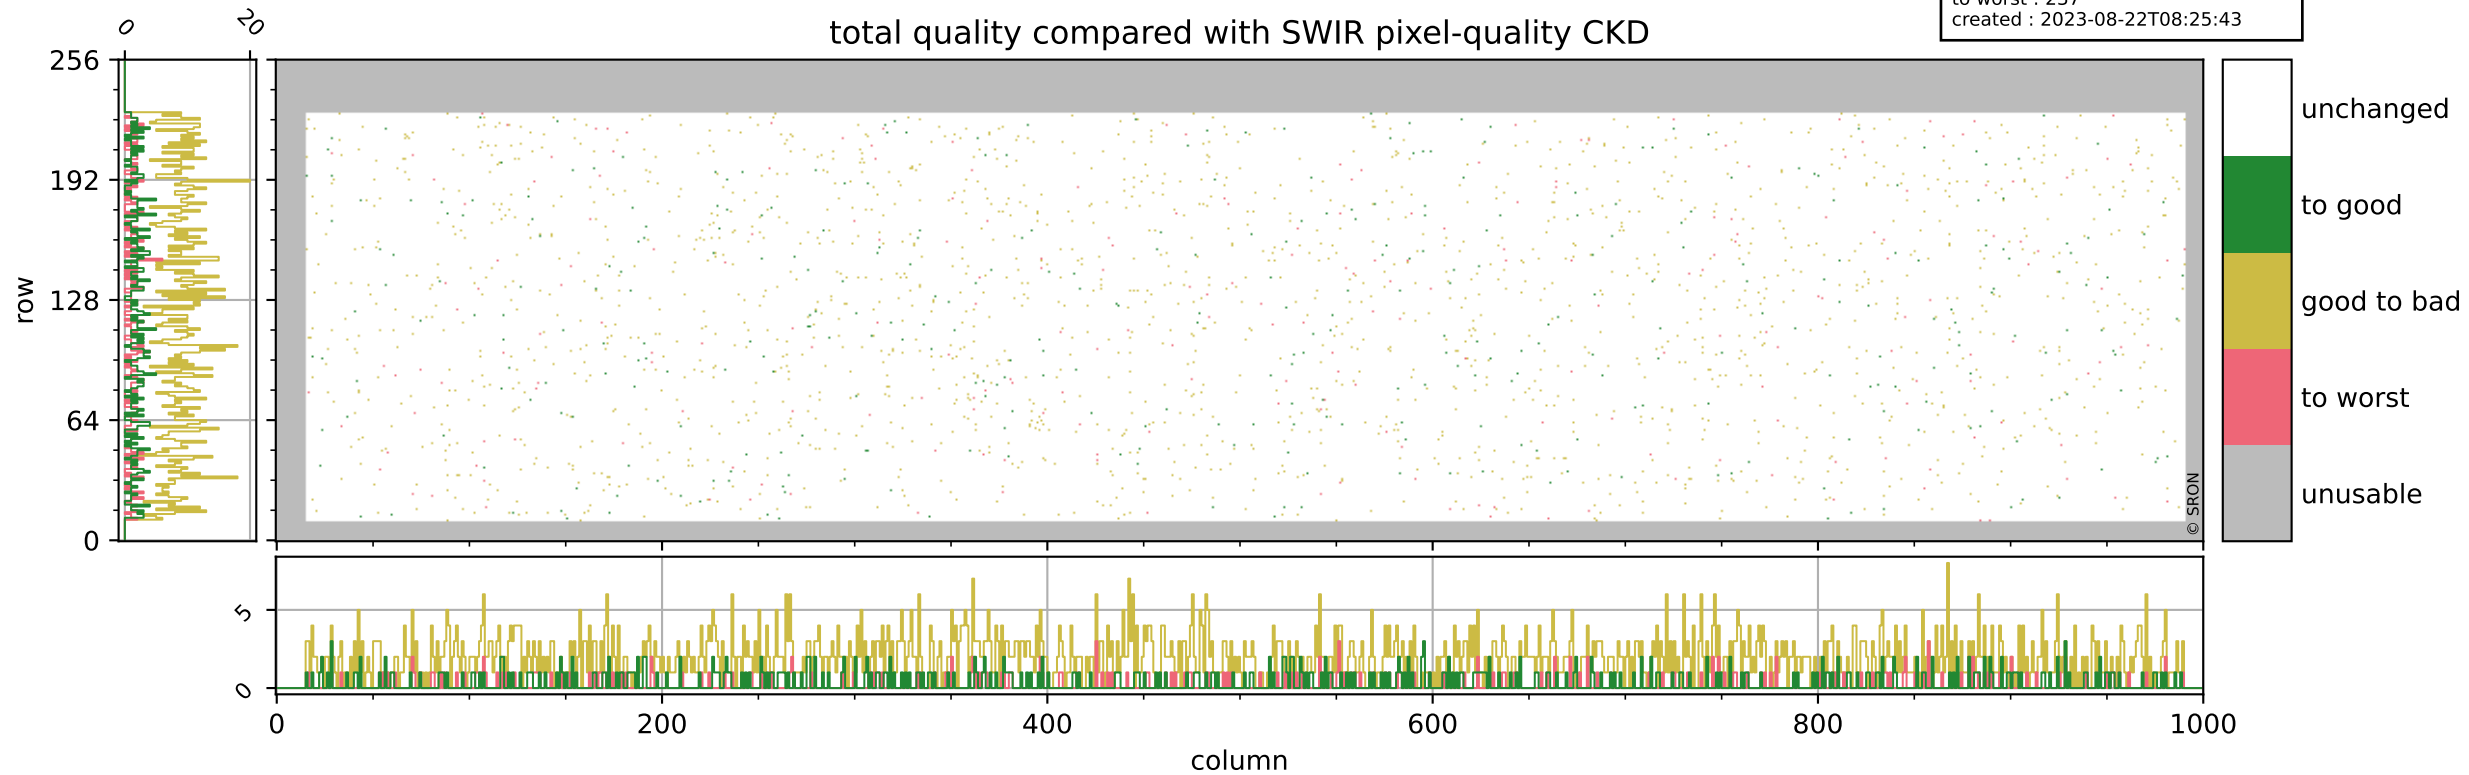

Tropomi SWIR pixel quality (official)

orbits : 19 in [20092, 20137]
coverage : 2021-08-29 / 2021-09-01
bad (quality < 0.8) : 297
worst (quality < 0.1) : 115
created : 2023-08-22T08:25:43

pixel-quality map (dark)

Tropomi SWIR pixel quality (official)

orbits : 19 in [20092, 20137]
coverage : 2021-08-29 / 2021-09-01
bad (quality < 0.8) : 3583
worst (quality < 0.1) : 368
created : 2023-08-22T08:25:43

pixel-quality map (noise average)

Tropomi SWIR pixel quality (official)

orbits : 19 in [20092, 20137]
coverage : 2021-08-29 / 2021-09-01
to good : 365
good to bad : 1707
to worst : 237
created : 2023-08-22T08:25:43

total quality compared with SWIR pixel-quality CKD

Tropomi SWIR pixel quality (official)

orbits : 19 in [20092, 20137]
coverage : 2021-08-29 / 2021-09-01
created : 2023-08-22T08:25:43

Histograms of pixel-quality

Tropomi SWIR pixel quality (official) ground-tracks of Sentinel-5P