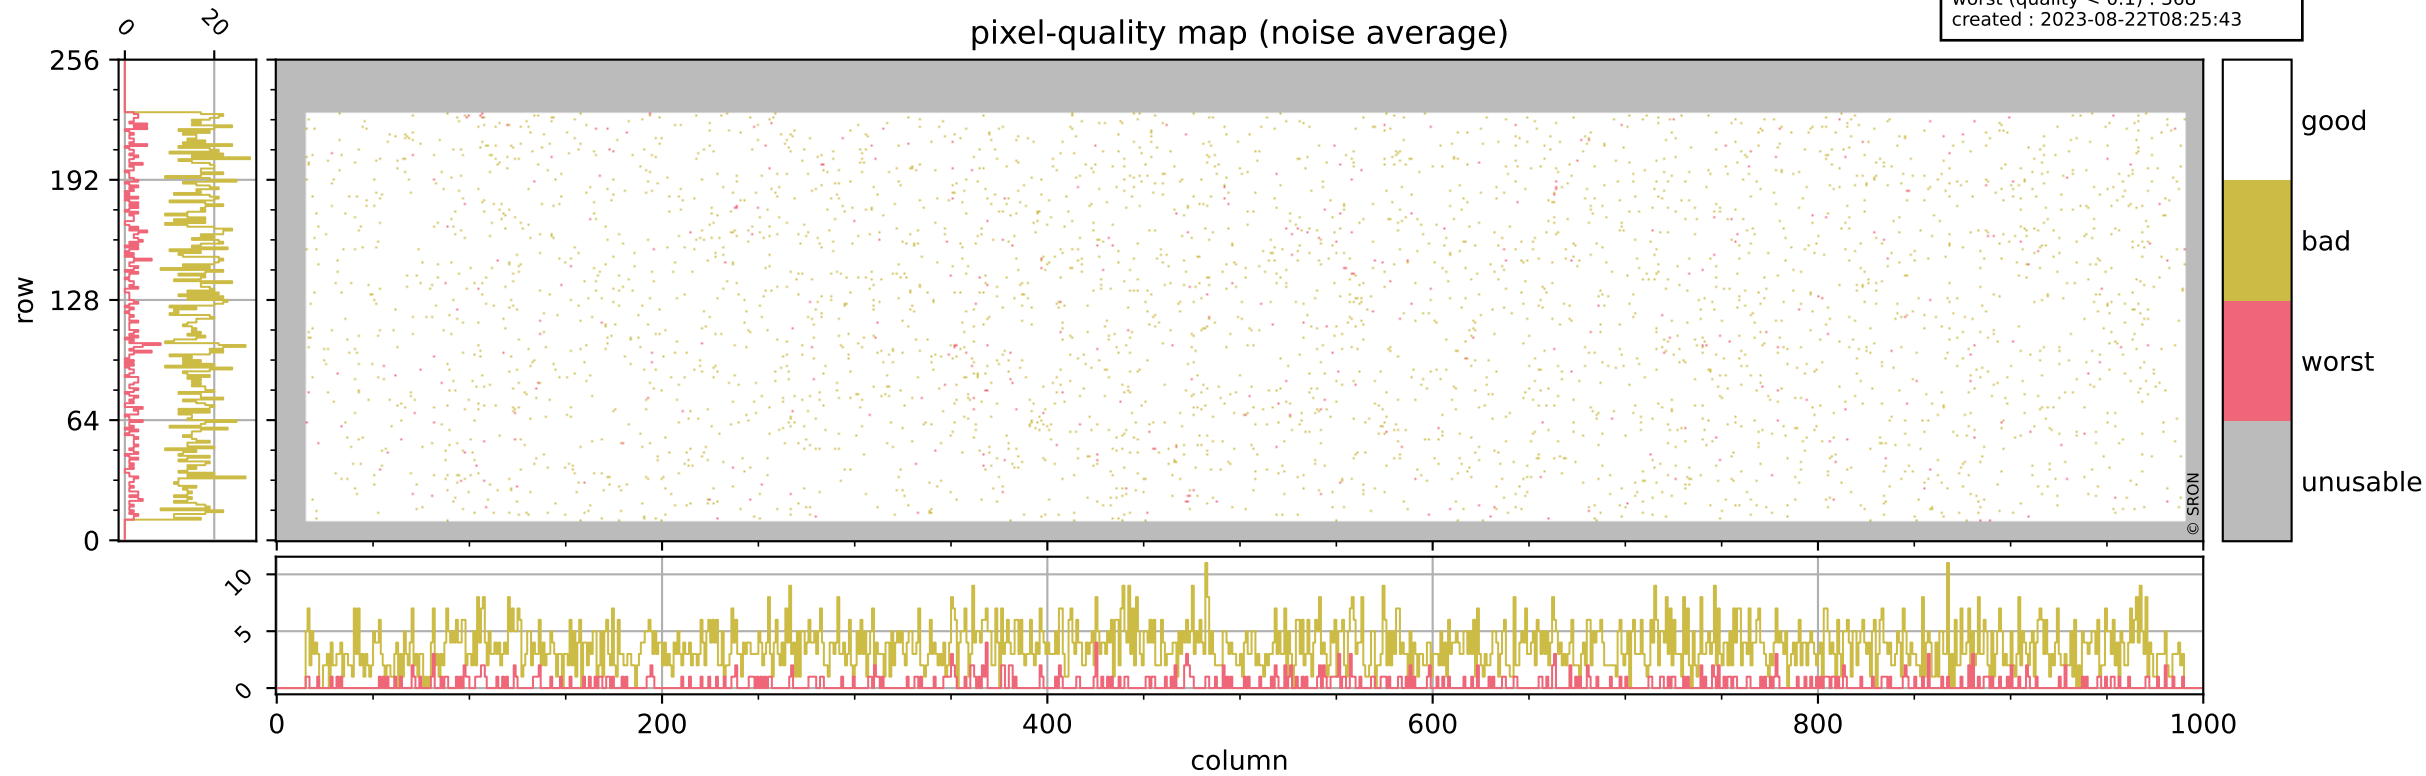

Tropomi SWIR pixel quality (official)

orbits : 19 in [20092, 20137]
coverage : 2021-08-29 / 2021-09-01
bad (quality < 0.8) : 297
worst (quality < 0.1) : 115
created : 2023-08-22T08:25:43

pixel-quality map (dark)

Tropomi SWIR pixel quality (official)

orbits : 19 in [20092, 20137]
coverage : 2021-08-29 / 2021-09-01
bad (quality < 0.8) : 3583
worst (quality < 0.1) : 368
created : 2023-08-22T08:25:43

pixel-quality map (noise average)

Tropomi SWIR pixel quality (official)

orbits : 19 in [20092, 20137]
coverage : 2021-08-29 / 2021-09-01
to good : 365
good to bad : 1707
to worst : 237
created : 2023-08-22T08:25:43

total quality compared with SWIR pixel-quality CKD

Tropomi SWIR pixel quality (official)

orbits : 19 in [20092, 20137]
coverage : 2021-08-29 / 2021-09-01
created : 2023-08-22T08:25:43

Histograms of pixel-quality

Tropomi SWIR pixel quality (official) ground-tracks of Sentinel-5P