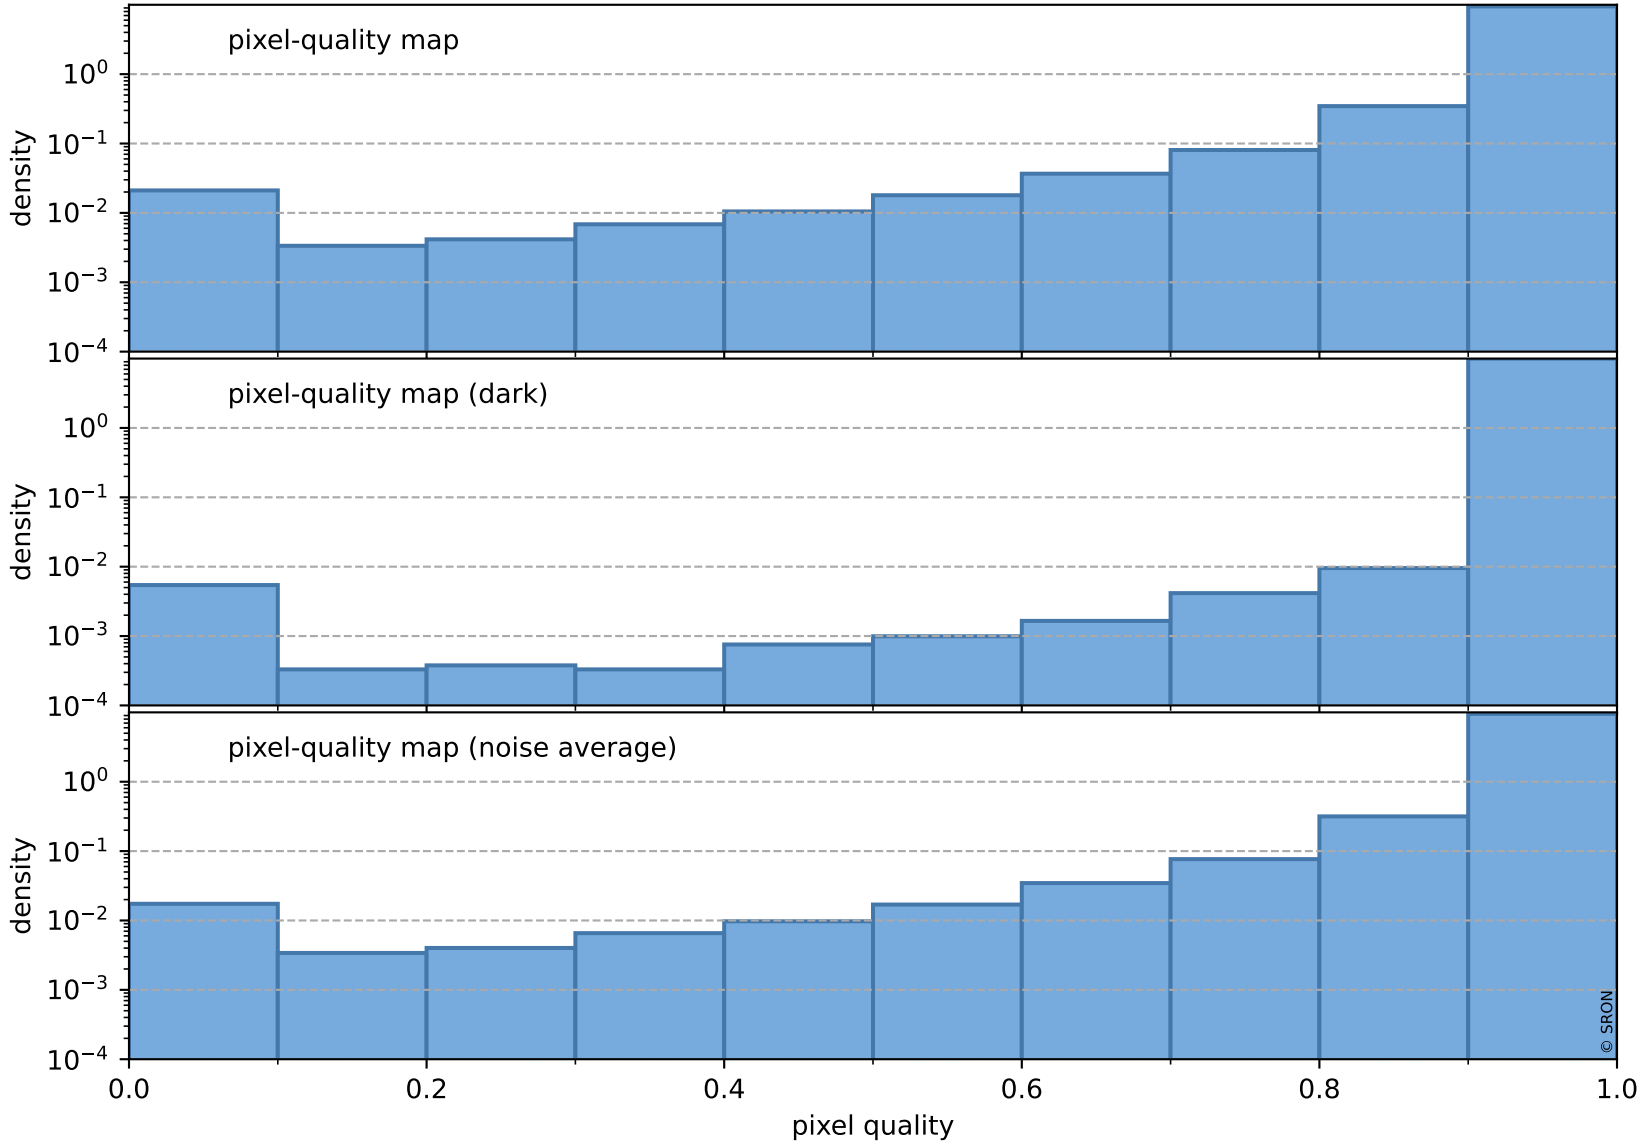

Tropomi SWIR pixel quality (official)

orbits : 19 in [20092, 20137]
coverage : 2021-08-29 / 2021-09-01
to good : 365
good to bad : 1707
to worst : 237
created : 2023-08-22T08:25:43

total quality compared with SWIR pixel-quality CKD

Tropomi SWIR pixel quality (official)

orbits : 19 in [20092, 20137]
coverage : 2021-08-29 / 2021-09-01
created : 2023-08-22T08:25:43

Histograms of pixel-quality

Tropomi SWIR pixel quality (official) ground-tracks of Sentinel-5P

orbits : 19 in [20092, 20137]
coverage : 2021-08-29 / 2021-09-01
created : 2023-08-22T08:25:44

Tropomi SWIR pixel quality (official)

orbits : [2827, 20137]
coverage : 2018-04-30 / 2021-09-01
created : 2023-08-22T08:25:44