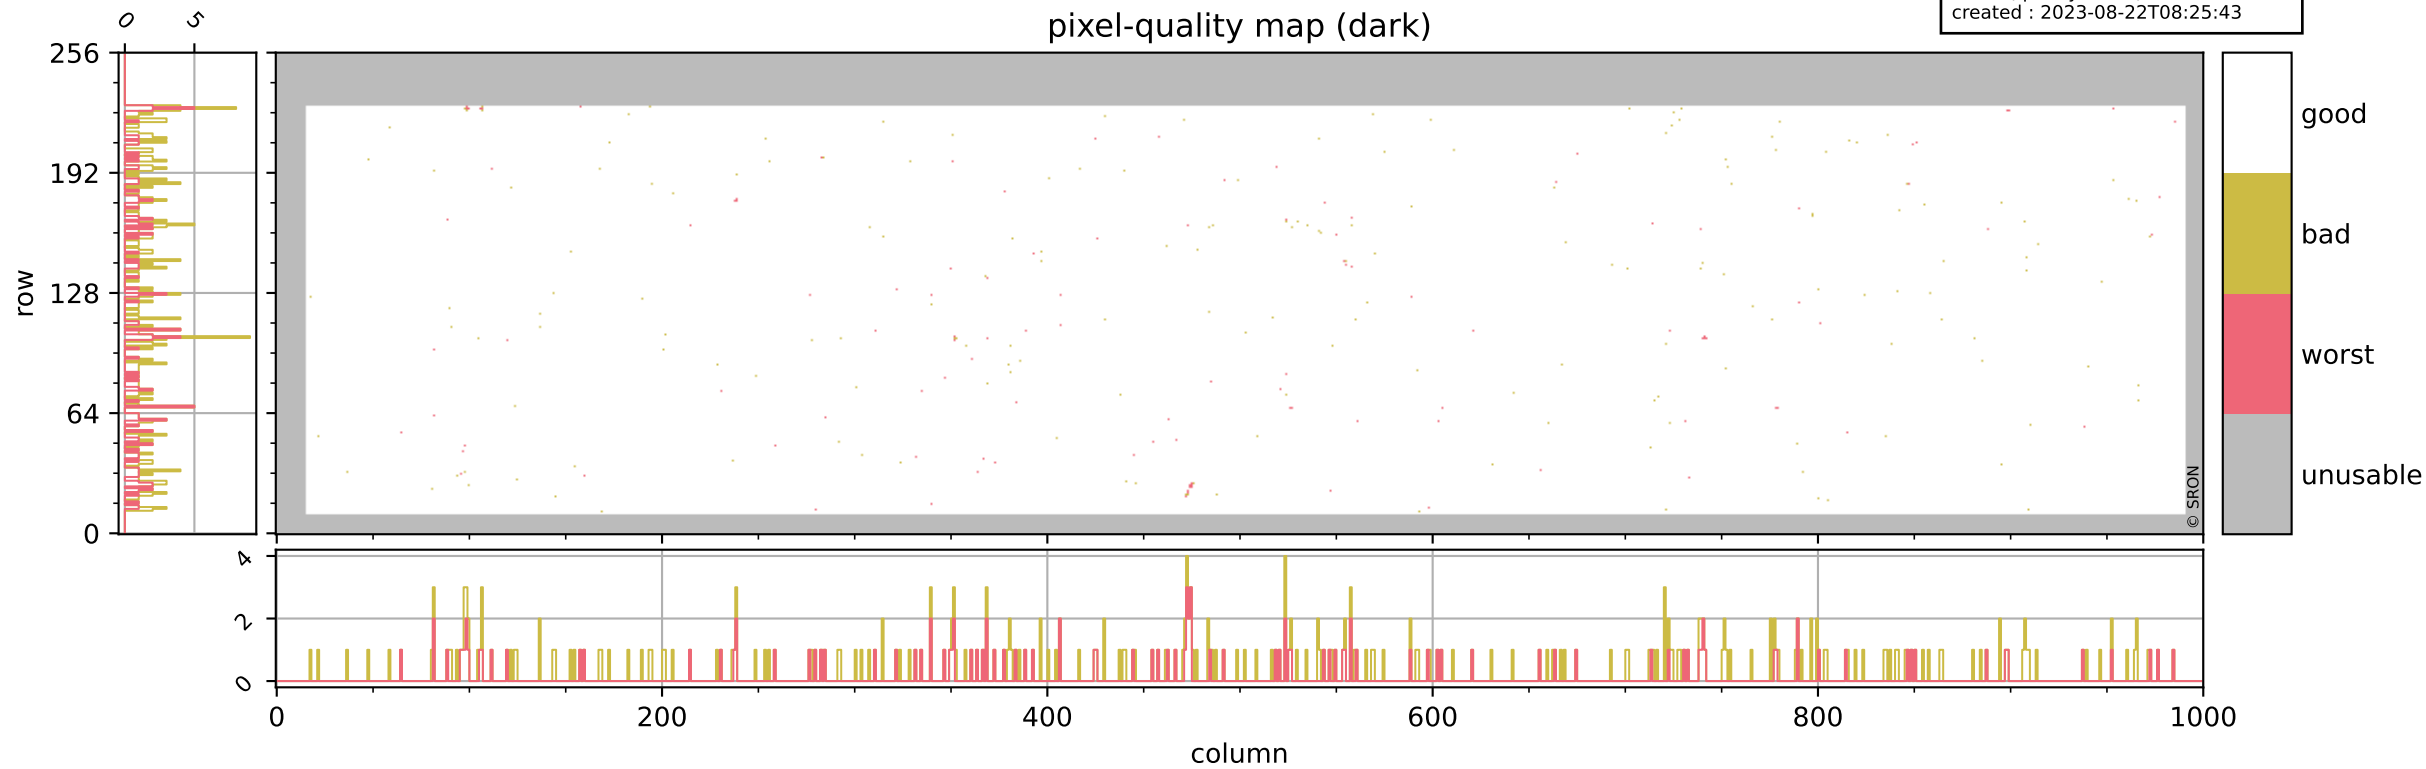

Tropomi SWIR pixel quality (official)

orbits : 19 in [20092, 20137]
coverage : 2021-08-29 / 2021-09-01
bad (quality < 0.8) : 3834
worst (quality < 0.1) : 446
created : 2023-08-22T08:25:42

pixel-quality map

Tropomi SWIR pixel quality (official)

orbits : 19 in [20092, 20137]
coverage : 2021-08-29 / 2021-09-01
bad (quality < 0.8) : 297
worst (quality < 0.1) : 115
created : 2023-08-22T08:25:43

pixel-quality map (dark)

Tropomi SWIR pixel quality (official)

orbits : 19 in [20092, 20137]
coverage : 2021-08-29 / 2021-09-01
bad (quality < 0.8) : 3583
worst (quality < 0.1) : 368
created : 2023-08-22T08:25:43

pixel-quality map (noise average)

Tropomi SWIR pixel quality (official)

orbits : 19 in [20092, 20137]
coverage : 2021-08-29 / 2021-09-01
to good : 365
good to bad : 1707
to worst : 237
created : 2023-08-22T08:25:43

total quality compared with SWIR pixel-quality CKD