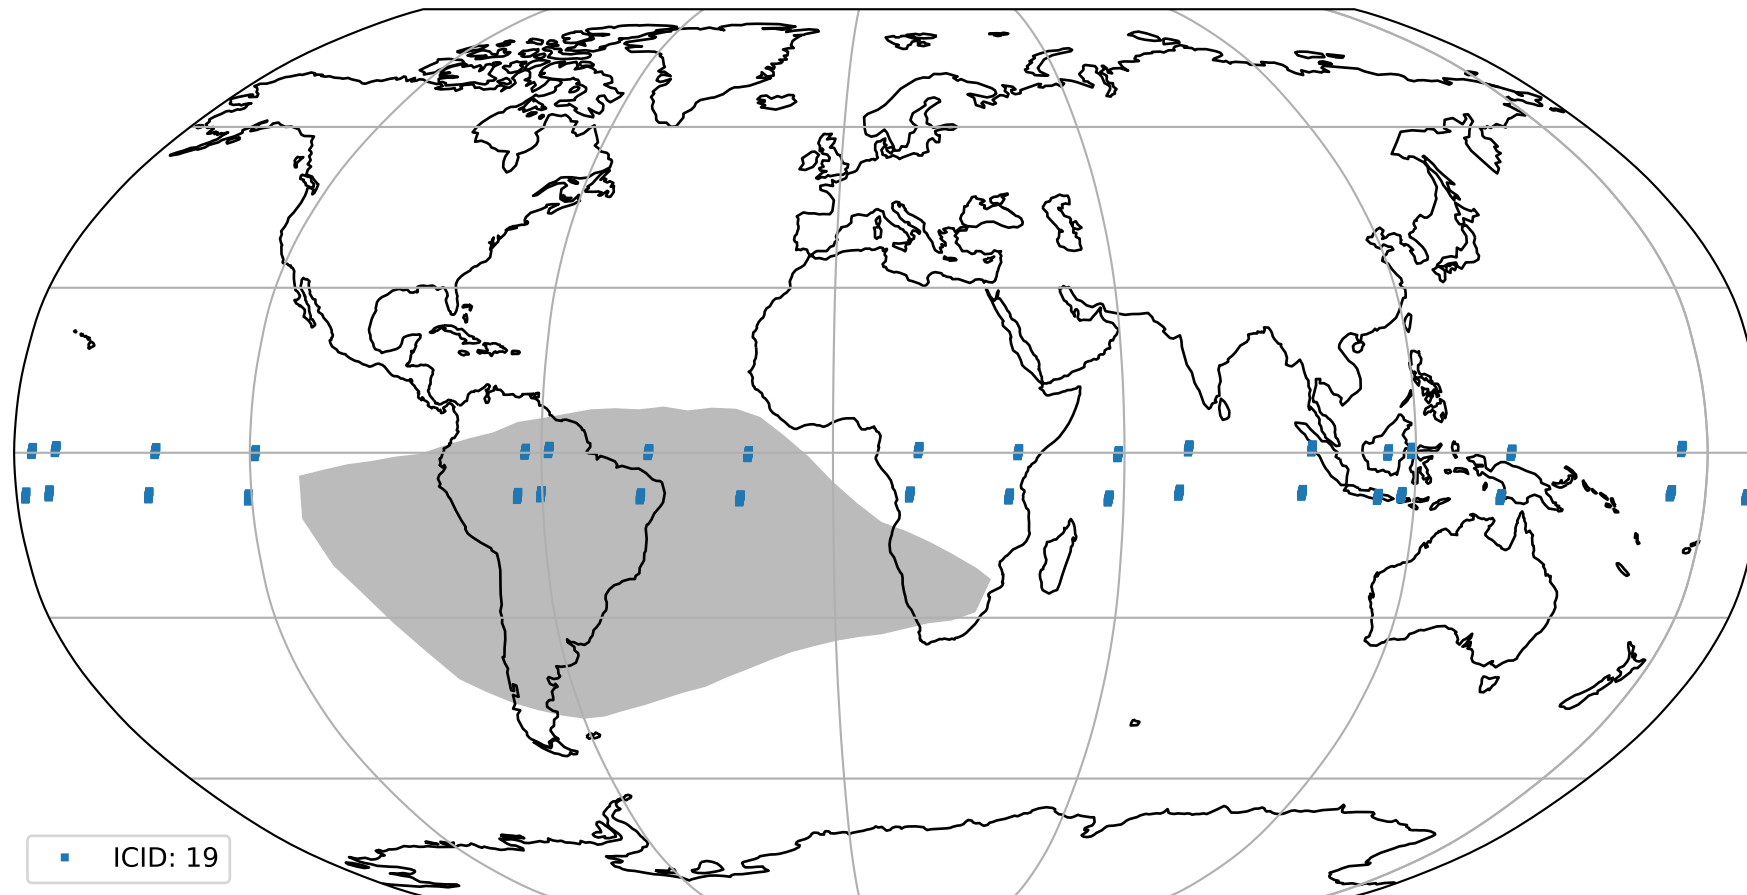

Tropomi SWIR pixel quality (official)

orbits : 18 in [20107, 20152]
coverage : 2021-08-30 / 2021-09-02
to good : 366
good to bad : 1678
to worst : 243
created : 2023-08-22T08:25:45

total quality compared with SWIR pixel-quality CKD

Tropomi SWIR pixel quality (official)

orbits : 18 in [20107, 20152]
coverage : 2021-08-30 / 2021-09-02
created : 2023-08-22T08:25:46

Histograms of pixel-quality

Tropomi SWIR pixel quality (official) ground-tracks of Sentinel-5P

orbits : 18 in [20107, 20152]
coverage : 2021-08-30 / 2021-09-02
created : 2023-08-22T08:25:46

Tropomi SWIR pixel quality (official)

orbits : [2827, 20152]
coverage : 2018-04-30 / 2021-09-02
created : 2023-08-22T08:25:46