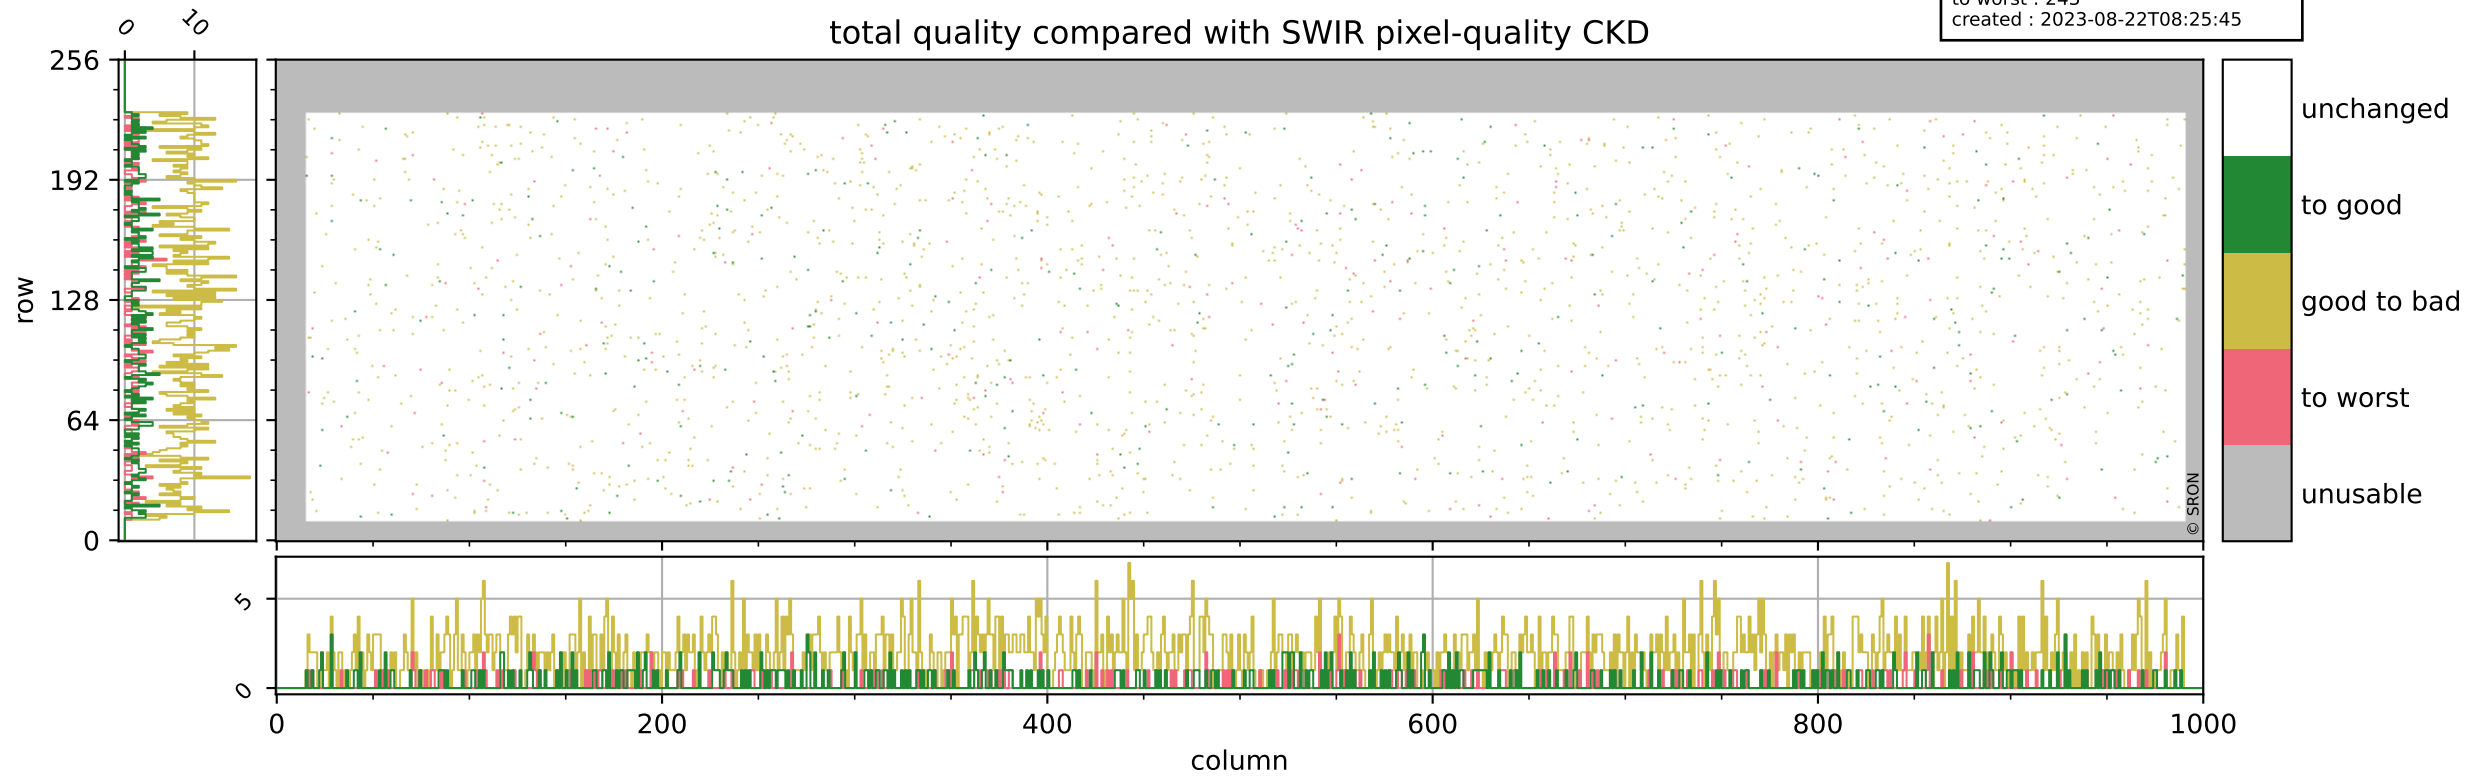

Tropomi SWIR pixel quality (official)

orbits : 18 in [20107, 20152]
coverage : 2021-08-30 / 2021-09-02
bad (quality < 0.8) : 299
worst (quality < 0.1) : 114
created : 2023-08-22T08:25:45

pixel-quality map (dark)

Tropomi SWIR pixel quality (official)

orbits : 18 in [20107, 20152]
coverage : 2021-08-30 / 2021-09-02
bad (quality < 0.8) : 3556
worst (quality < 0.1) : 375
created : 2023-08-22T08:25:45

pixel-quality map (noise average)

Tropomi SWIR pixel quality (official)

orbits : 18 in [20107, 20152]
coverage : 2021-08-30 / 2021-09-02
to good : 366
good to bad : 1678
to worst : 243
created : 2023-08-22T08:25:45

total quality compared with SWIR pixel-quality CKD

Tropomi SWIR pixel quality (official)

orbits : 18 in [20107, 20152]
coverage : 2021-08-30 / 2021-09-02
created : 2023-08-22T08:25:46

Histograms of pixel-quality

Tropomi SWIR pixel quality (official) ground-tracks of Sentinel-5P