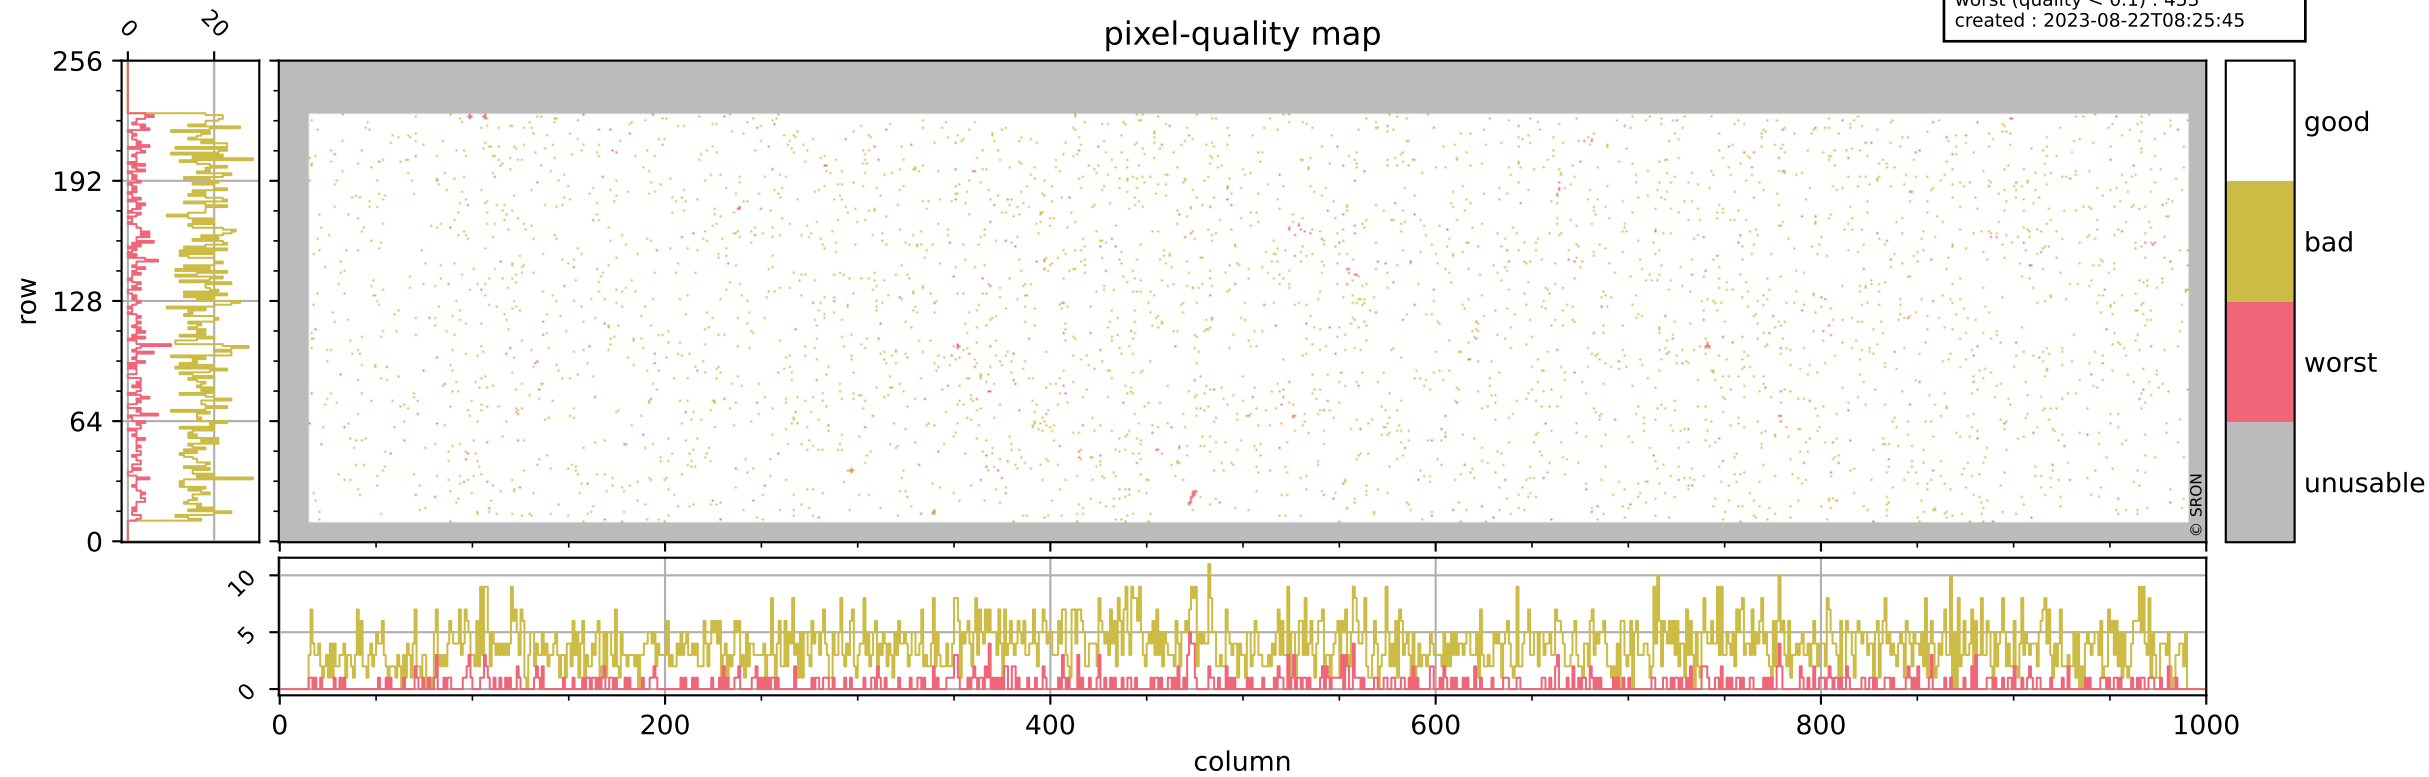

Tropomi SWIR pixel quality (official)

orbits : 18 in [20107, 20152]
coverage : 2021-08-30 / 2021-09-02
bad (quality < 0.8) : 3806
worst (quality < 0.1) : 453
created : 2023-08-22T08:25:45

pixel-quality map

Tropomi SWIR pixel quality (official)

orbits : 18 in [20107, 20152]
coverage : 2021-08-30 / 2021-09-02
bad (quality < 0.8) : 299
worst (quality < 0.1) : 114
created : 2023-08-22T08:25:45

pixel-quality map (dark)

Tropomi SWIR pixel quality (official)

orbits : 18 in [20107, 20152]
coverage : 2021-08-30 / 2021-09-02
bad (quality < 0.8) : 3556
worst (quality < 0.1) : 375
created : 2023-08-22T08:25:45

pixel-quality map (noise average)

Tropomi SWIR pixel quality (official)

orbits : 18 in [20107, 20152]
coverage : 2021-08-30 / 2021-09-02
created : 2023-08-22T08:25:46

Histograms of pixel-quality

Tropomi SWIR pixel quality (official) ground-tracks of Sentinel-5P