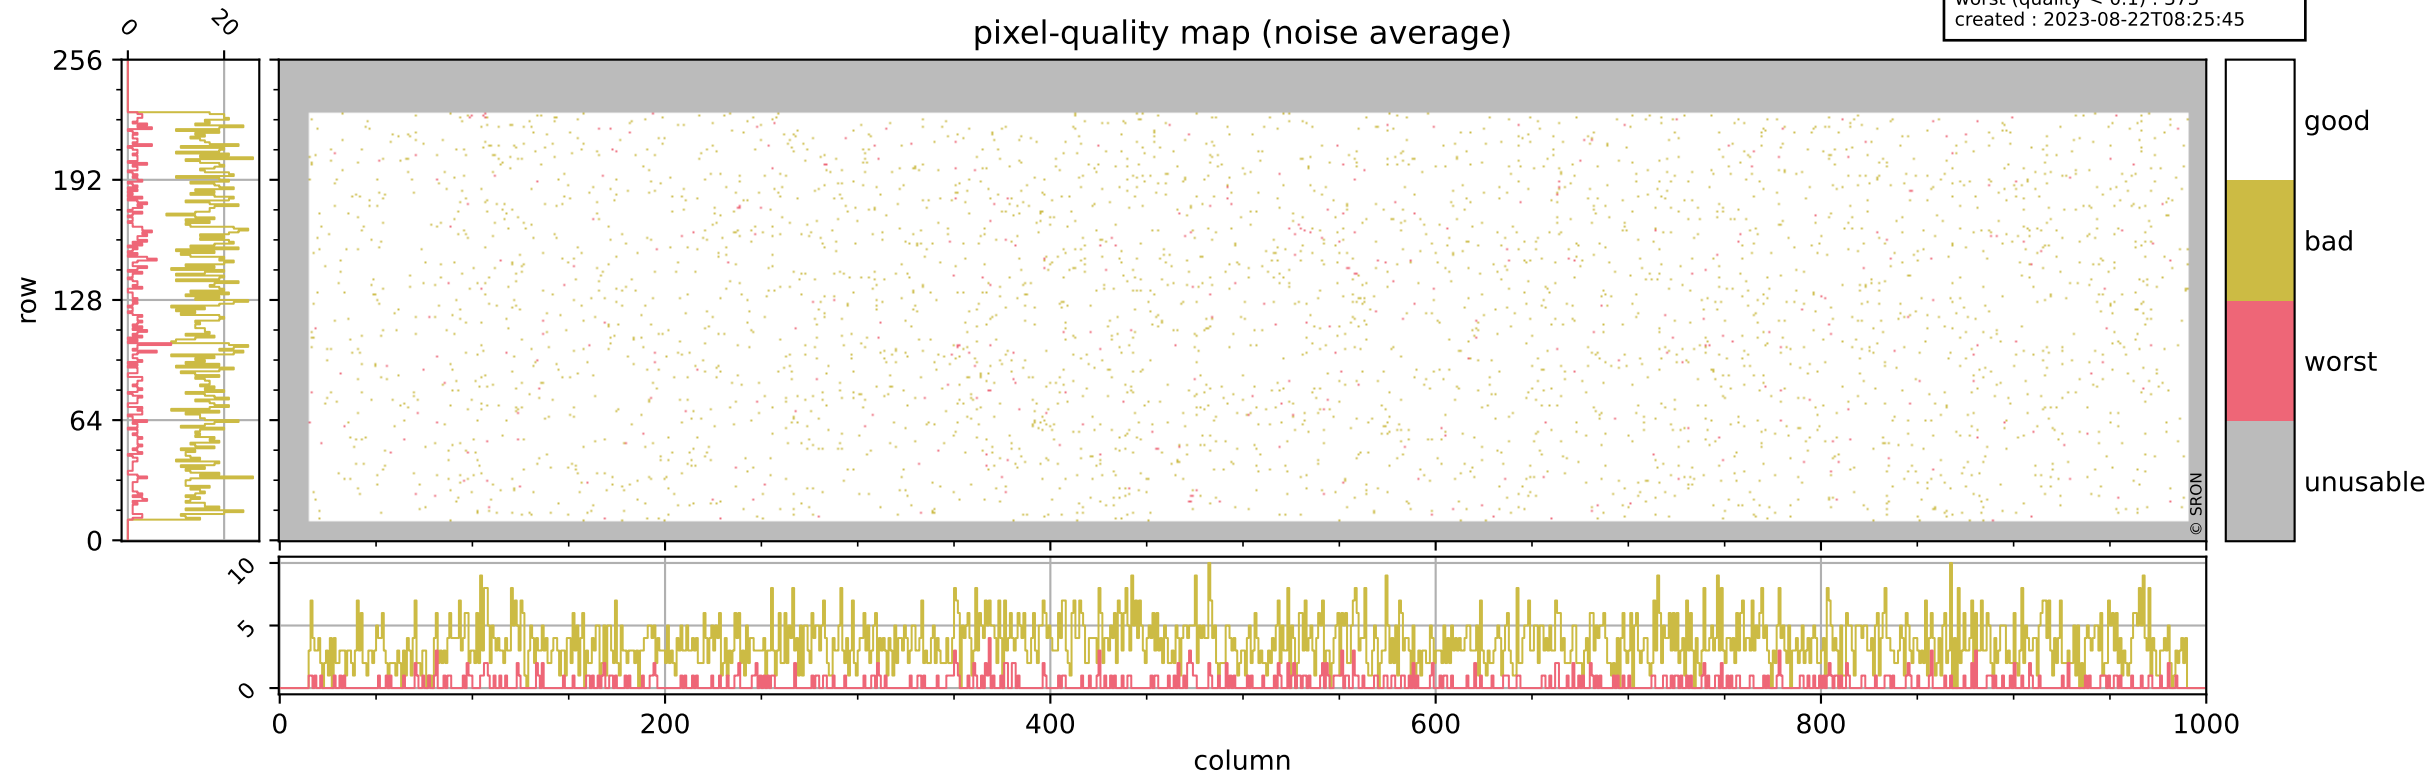

Tropomi SWIR pixel quality (official)

orbits : 18 in [20107, 20152]
coverage : 2021-08-30 / 2021-09-02
bad (quality < 0.8) : 299
worst (quality < 0.1) : 114
created : 2023-08-22T08:25:45

pixel-quality map (dark)

Tropomi SWIR pixel quality (official)

orbits : 18 in [20107, 20152]
coverage : 2021-08-30 / 2021-09-02
bad (quality < 0.8) : 3556
worst (quality < 0.1) : 375
created : 2023-08-22T08:25:45

pixel-quality map (noise average)

Tropomi SWIR pixel quality (official)

orbits : 18 in [20107, 20152]
coverage : 2021-08-30 / 2021-09-02
to good : 366
good to bad : 1678
to worst : 243
created : 2023-08-22T08:25:45

total quality compared with SWIR pixel-quality CKD

Tropomi SWIR pixel quality (official)

orbits : 18 in [20107, 20152]
coverage : 2021-08-30 / 2021-09-02
created : 2023-08-22T08:25:46

Histograms of pixel-quality

Tropomi SWIR pixel quality (official) ground-tracks of Sentinel-5P