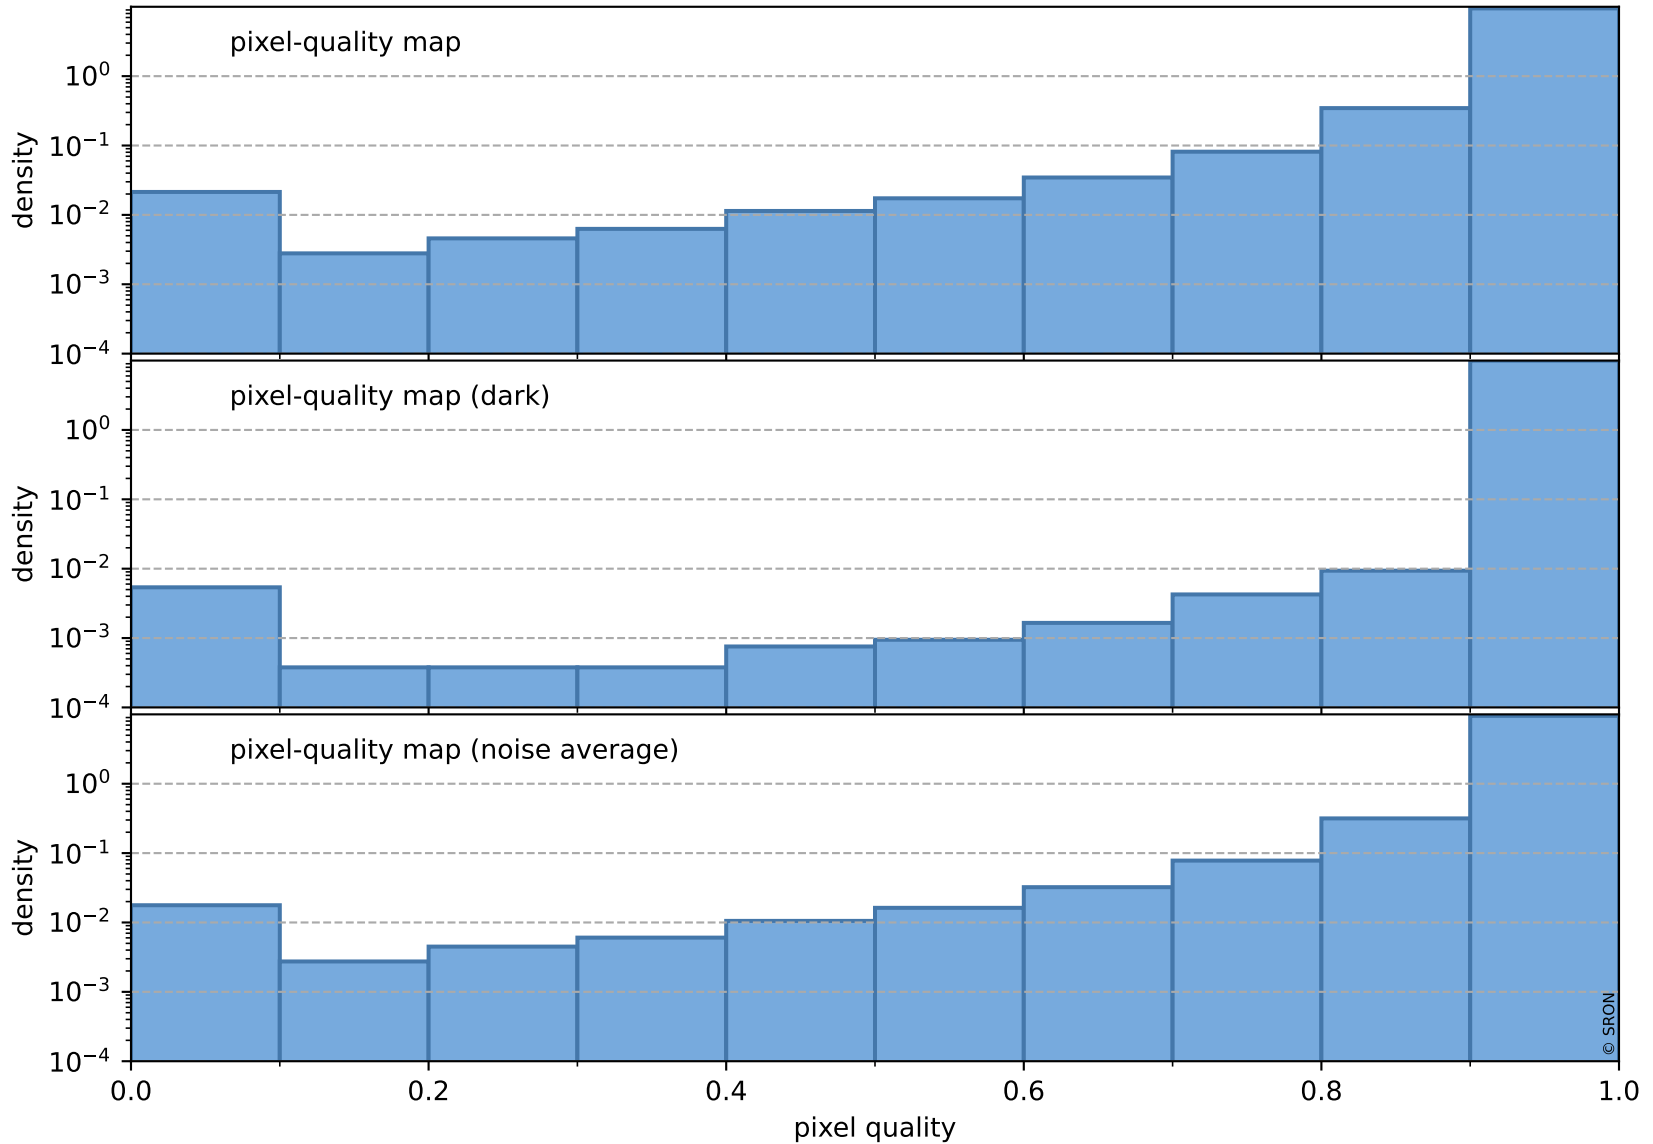

Tropomi SWIR pixel quality (official)

orbits : 18 in [20107, 20152]
coverage : 2021-08-30 / 2021-09-02
to good : 366
good to bad : 1678
to worst : 243
created : 2023-08-22T08:25:45

total quality compared with SWIR pixel-quality CKD

Tropomi SWIR pixel quality (official)

orbits : 18 in [20107, 20152]
coverage : 2021-08-30 / 2021-09-02
created : 2023-08-22T08:25:46

Histograms of pixel-quality

Tropomi SWIR pixel quality (official) ground-tracks of Sentinel-5P

orbits : 18 in [20107, 20152]
coverage : 2021-08-30 / 2021-09-02
created : 2023-08-22T08:25:46

Tropomi SWIR pixel quality (official)

orbits : [2827, 20152]
coverage : 2018-04-30 / 2021-09-02
created : 2023-08-22T08:25:46