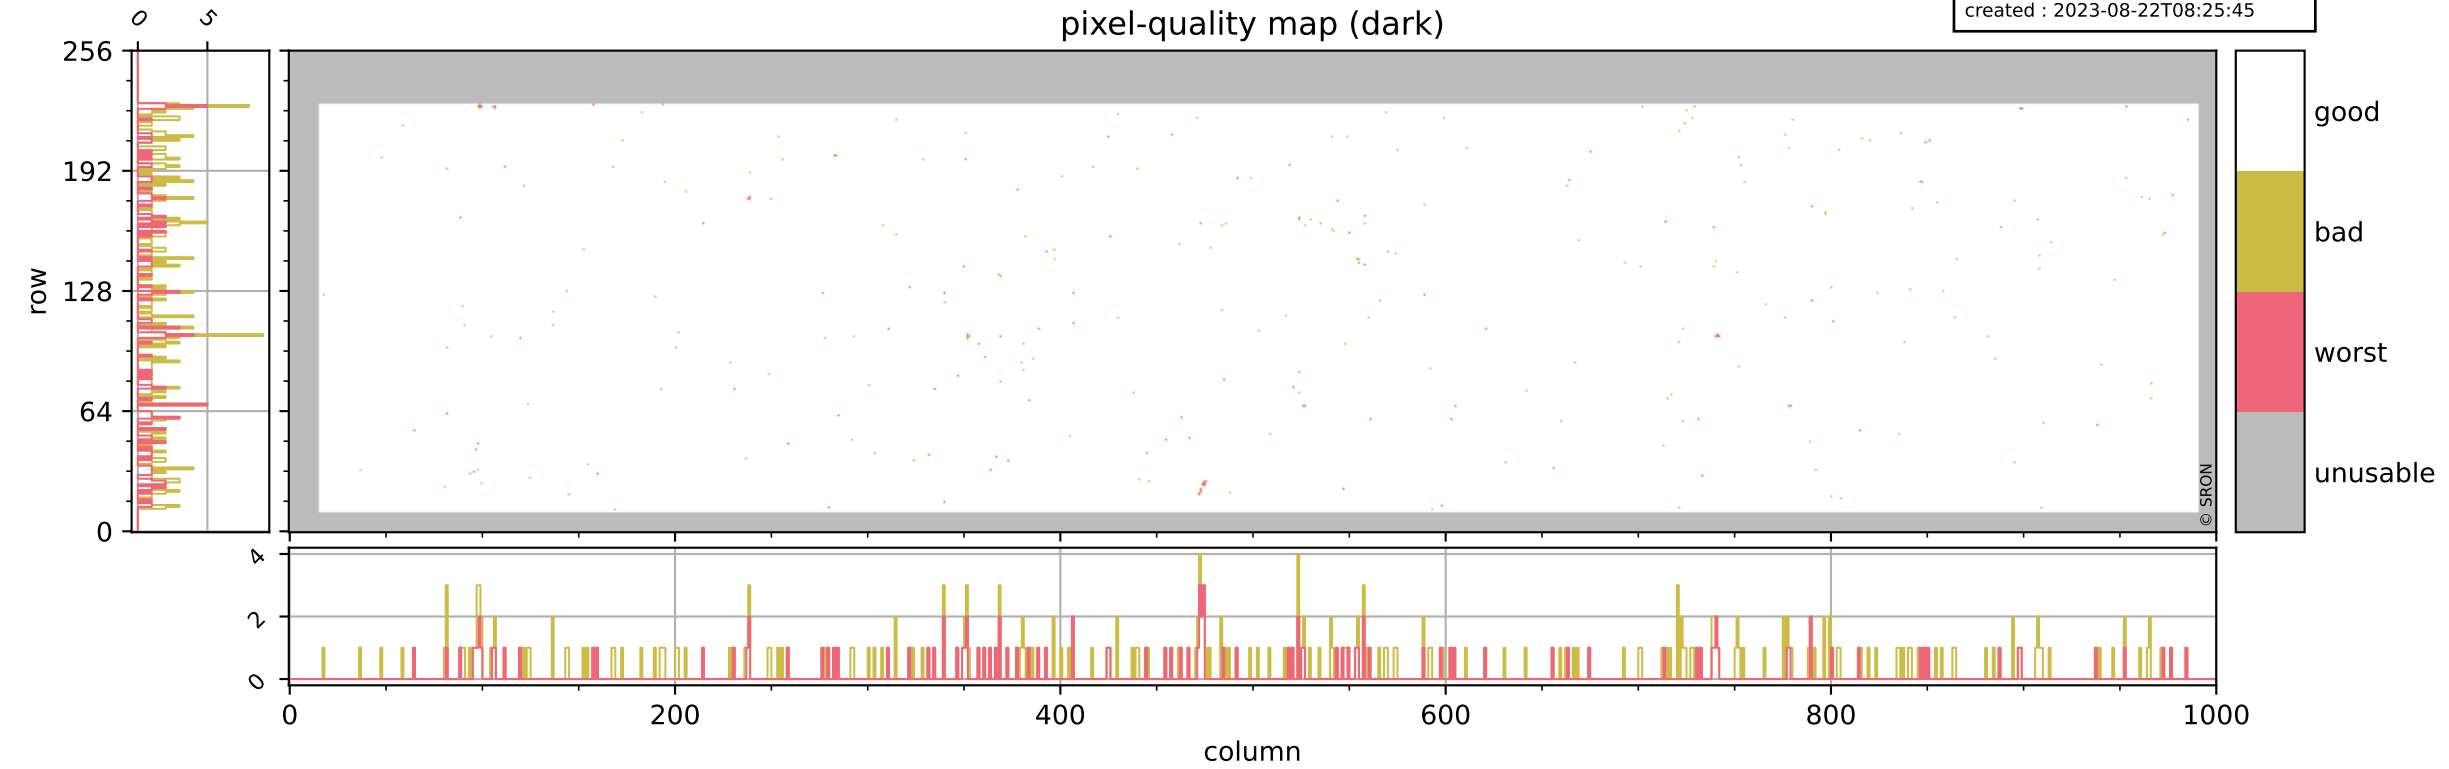

Tropomi SWIR pixel quality (official)

orbits : 18 in [20107, 20152]
coverage : 2021-08-30 / 2021-09-02
bad (quality < 0.8) : 3806
worst (quality < 0.1) : 453
created : 2023-08-22T08:25:45

pixel-quality map

Tropomi SWIR pixel quality (official)

orbits : 18 in [20107, 20152]
coverage : 2021-08-30 / 2021-09-02
bad (quality < 0.8) : 299
worst (quality < 0.1) : 114
created : 2023-08-22T08:25:45

pixel-quality map (dark)

Tropomi SWIR pixel quality (official)

orbits : 18 in [20107, 20152]
coverage : 2021-08-30 / 2021-09-02
bad (quality < 0.8) : 3556
worst (quality < 0.1) : 375
created : 2023-08-22T08:25:45

pixel-quality map (noise average)

Tropomi SWIR pixel quality (official)

orbits : 18 in [20107, 20152]
coverage : 2021-08-30 / 2021-09-02
created : 2023-08-22T08:25:46

Histograms of pixel-quality

Tropomi SWIR pixel quality (official) ground-tracks of Sentinel-5P