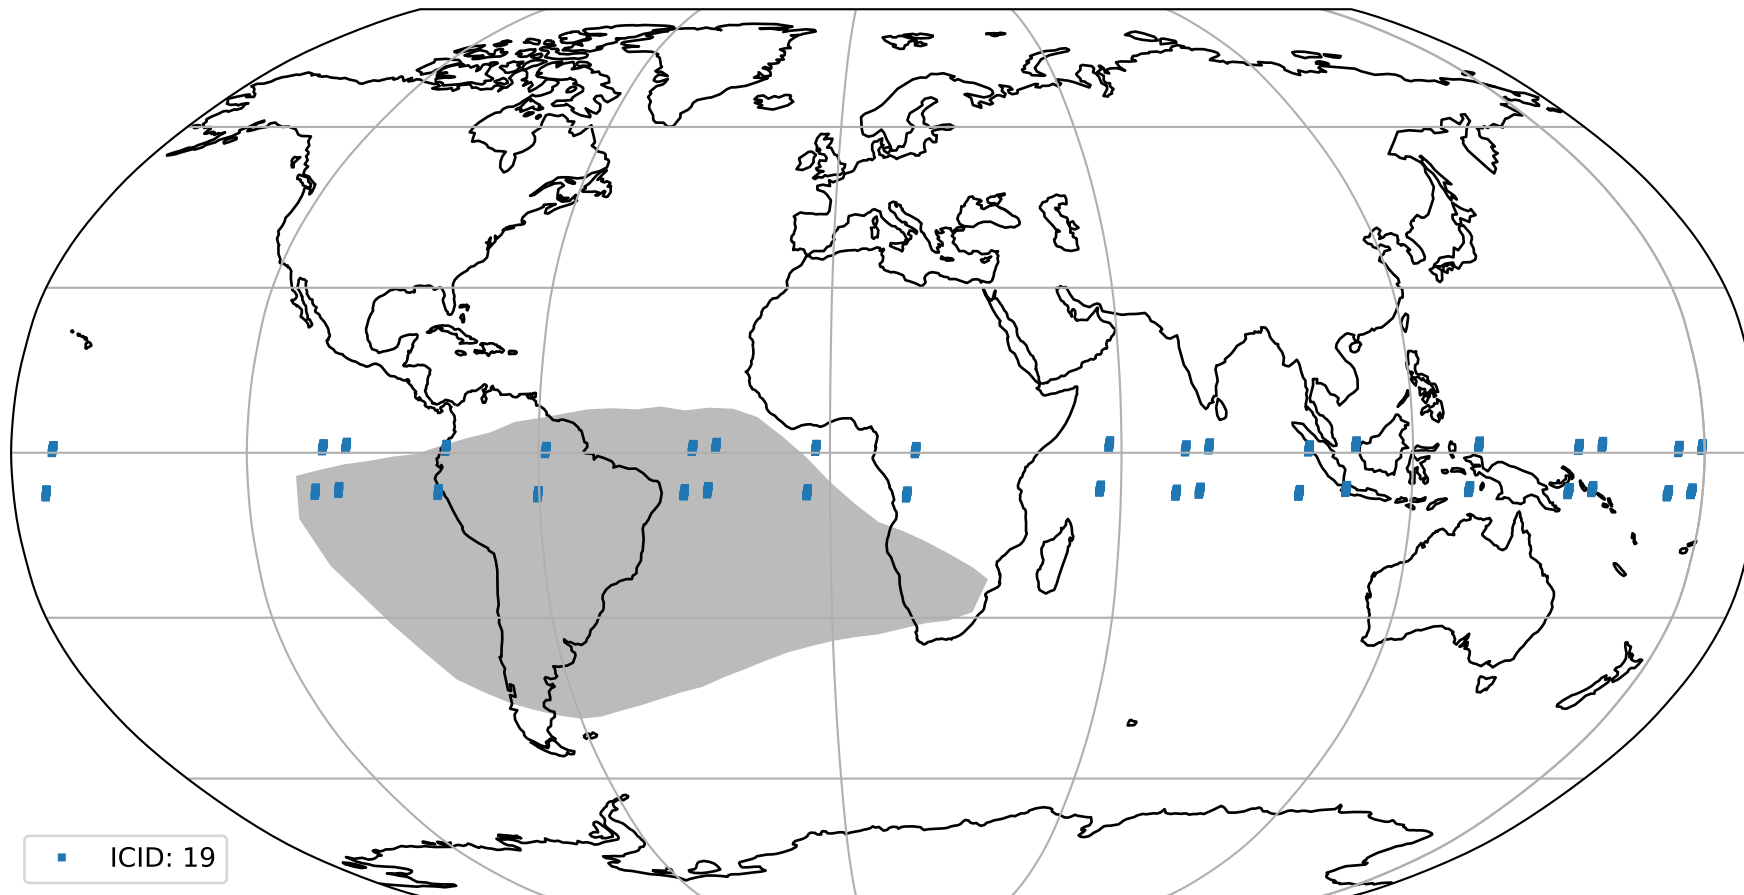

orbits : 19 in [20137, 20182]
coverage : 2021-09-01 / 2021-09-04
bad (quality < 0.8) : 3534
worst (quality < 0.1) : 387
created : 2023-08-22T08:25:50

pixel-quality map (noise average)

Tropomi SWIR pixel quality (official)

orbits : 19 in [20137, 20182]
coverage : 2021-09-01 / 2021-09-04
to good : 364
good to bad : 1648
to worst : 255
created : 2023-08-22T08:25:50

total quality compared with SWIR pixel-quality CKD

Tropomi SWIR pixel quality (official)

orbits : 19 in [20137, 20182]
coverage : 2021-09-01 / 2021-09-04
created : 2023-08-22T08:25:50

Histograms of pixel-quality

Tropomi SWIR pixel quality (official) ground-tracks of Sentinel-5P

orbits : 19 in [20137, 20182]
coverage : 2021-09-01 / 2021-09-04
created : 2023-08-22T08:25:51

Tropomi SWIR pixel quality (official)

orbits : [2827, 20182]
coverage : 2018-04-30 / 2021-09-04
created : 2023-08-22T08:25:51

trend of pixel quality & temperatures