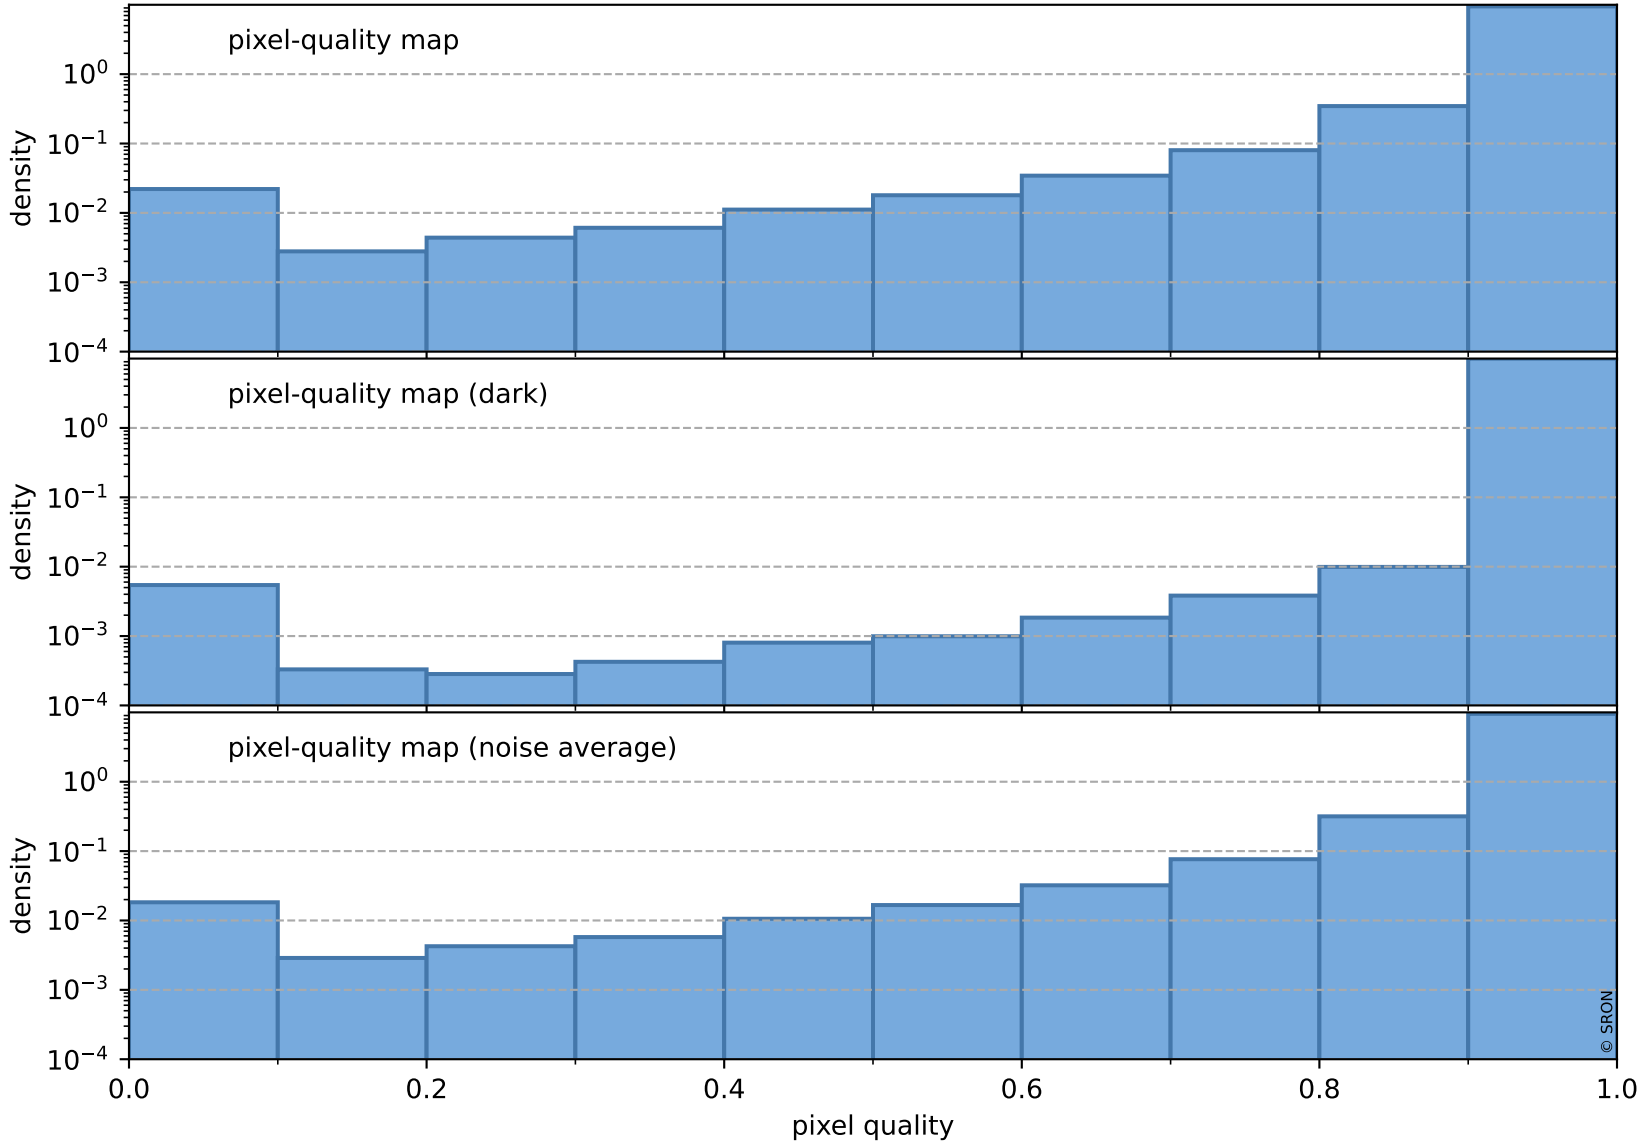

orbits : 19 in [20137, 20182]
coverage : 2021-09-01 / 2021-09-04
to good : 364
good to bad : 1648
to worst : 255
created : 2023-08-22T08:25:50

total quality compared with SWIR pixel-quality CKD

Tropomi SWIR pixel quality (official)

orbits : 19 in [20137, 20182]
coverage : 2021-09-01 / 2021-09-04
created : 2023-08-22T08:25:50

Histograms of pixel-quality

Tropomi SWIR pixel quality (official) ground-tracks of Sentinel-5P

orbits : 19 in [20137, 20182]
coverage : 2021-09-01 / 2021-09-04
created : 2023-08-22T08:25:51

Tropomi SWIR pixel quality (official)

orbits : [2827, 20182]
coverage : 2018-04-30 / 2021-09-04
created : 2023-08-22T08:25:51

trend of pixel quality & temperatures