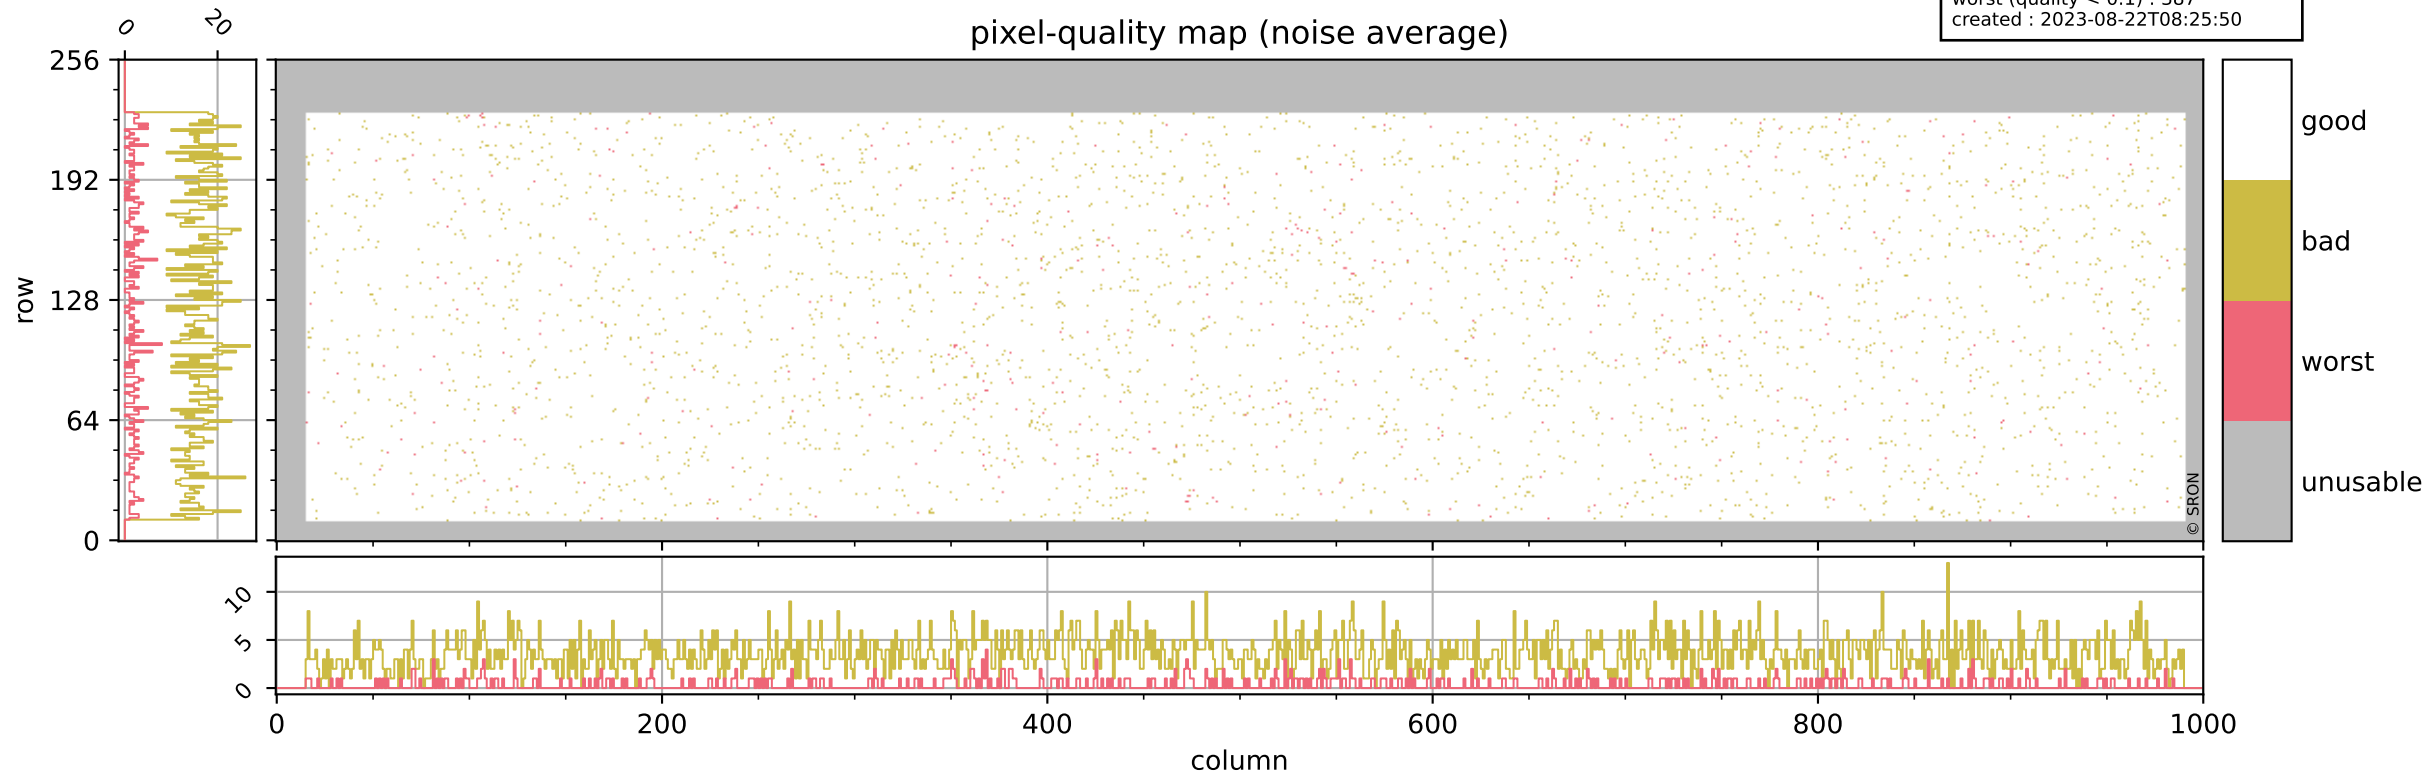

Tropomi SWIR pixel quality (official)

orbits : 19 in [20137, 20182]
coverage : 2021-09-01 / 2021-09-04
bad (quality < 0.8) : 295
worst (quality < 0.1) : 115
created : 2023-08-22T08:25:50

Tropomi SWIR pixel quality (official)

orbits : 19 in [20137, 20182]
coverage : 2021-09-01 / 2021-09-04
bad (quality < 0.8) : 3534
worst (quality < 0.1) : 387
created : 2023-08-22T08:25:50

pixel-quality map (noise average)

Tropomi SWIR pixel quality (official)

orbits : 19 in [20137, 20182]
coverage : 2021-09-01 / 2021-09-04
to good : 364
good to bad : 1648
to worst : 255
created : 2023-08-22T08:25:50

total quality compared with SWIR pixel-quality CKD

Tropomi SWIR pixel quality (official)

orbits : 19 in [20137, 20182]
coverage : 2021-09-01 / 2021-09-04
created : 2023-08-22T08:25:50

Histograms of pixel-quality

Tropomi SWIR pixel quality (official) ground-tracks of Sentinel-5P

orbits : 19 in [20137, 20182]
coverage : 2021-09-01 / 2021-09-04
created : 2023-08-22T08:25:51