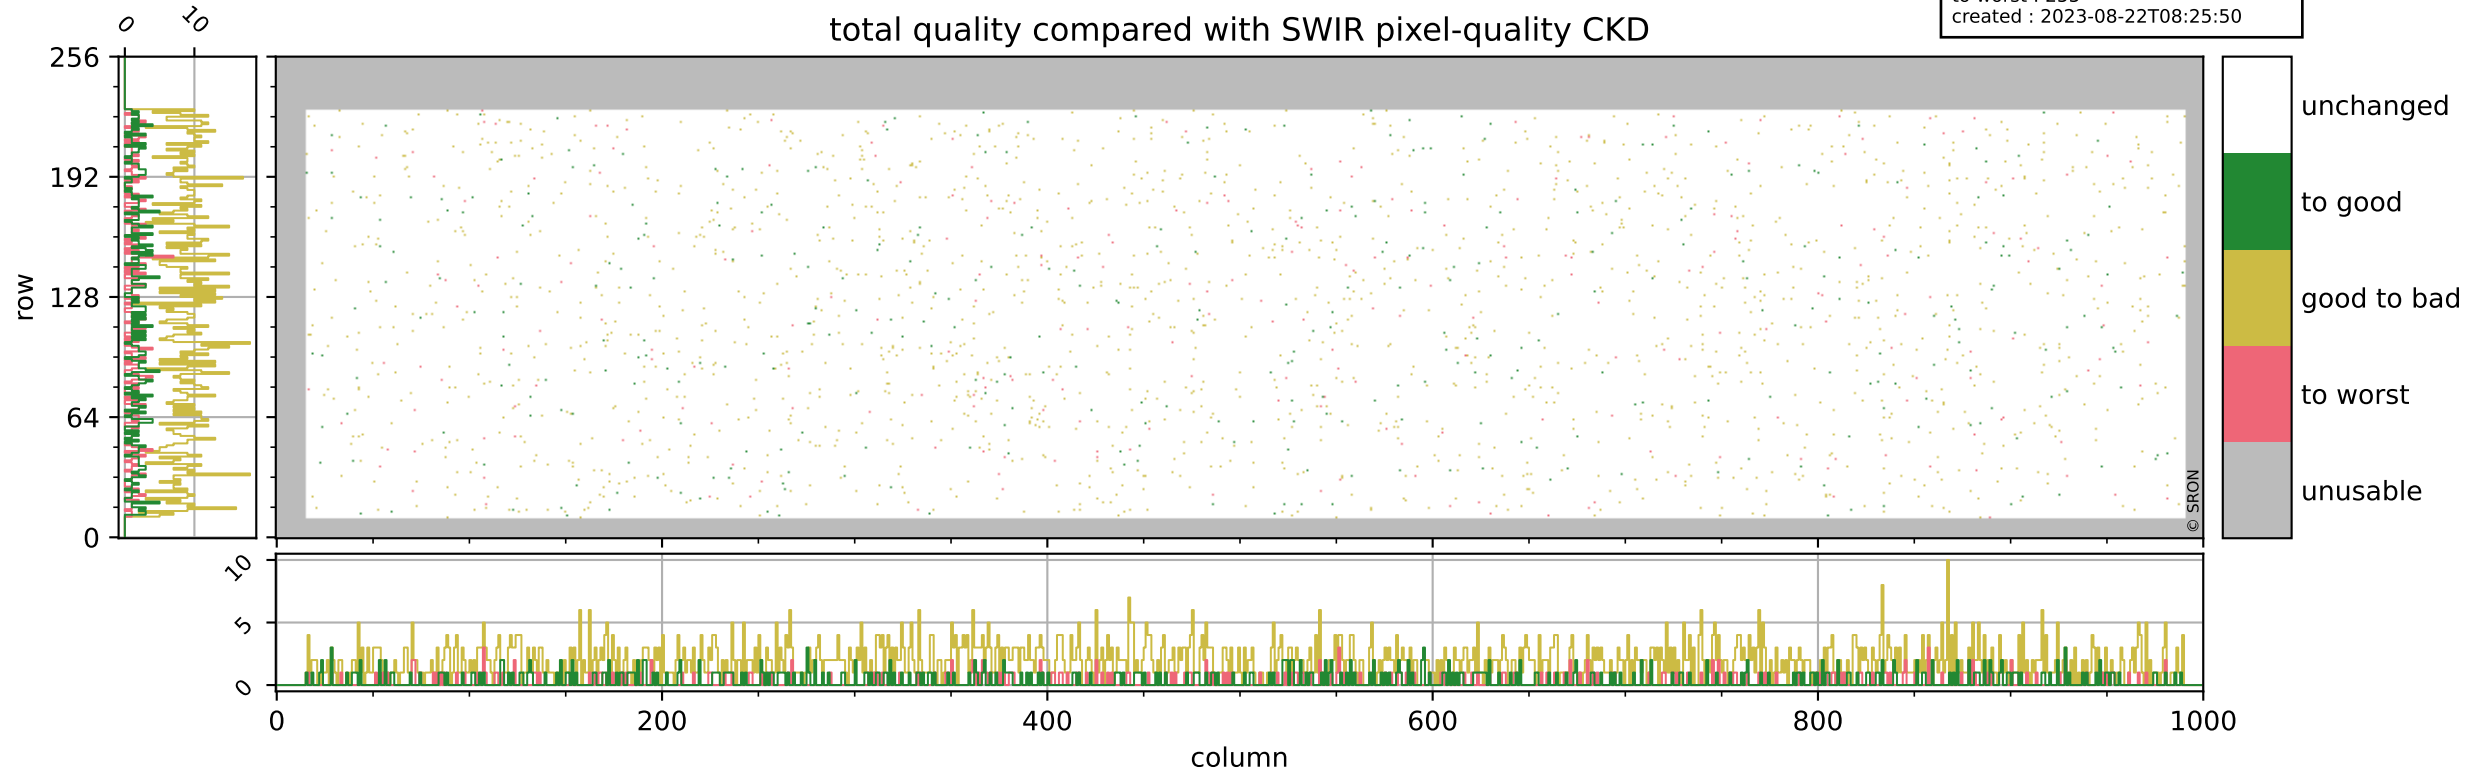

Tropomi SWIR pixel quality (official)

orbits : 19 in [20137, 20182]
coverage : 2021-09-01 / 2021-09-04
bad (quality < 0.8) : 295
worst (quality < 0.1) : 115
created : 2023-08-22T08:25:50

Tropomi SWIR pixel quality (official)

orbits : 19 in [20137, 20182]
coverage : 2021-09-01 / 2021-09-04
bad (quality < 0.8) : 3534
worst (quality < 0.1) : 387
created : 2023-08-22T08:25:50

pixel-quality map (noise average)

Tropomi SWIR pixel quality (official)

orbits : 19 in [20137, 20182]
coverage : 2021-09-01 / 2021-09-04
to good : 364
good to bad : 1648
to worst : 255
created : 2023-08-22T08:25:50

total quality compared with SWIR pixel-quality CKD

Tropomi SWIR pixel quality (official)

orbits : 19 in [20137, 20182]
coverage : 2021-09-01 / 2021-09-04
created : 2023-08-22T08:25:50

Histograms of pixel-quality

Tropomi SWIR pixel quality (official) ground-tracks of Sentinel-5P

orbits : 19 in [20137, 20182]
coverage : 2021-09-01 / 2021-09-04
created : 2023-08-22T08:25:51