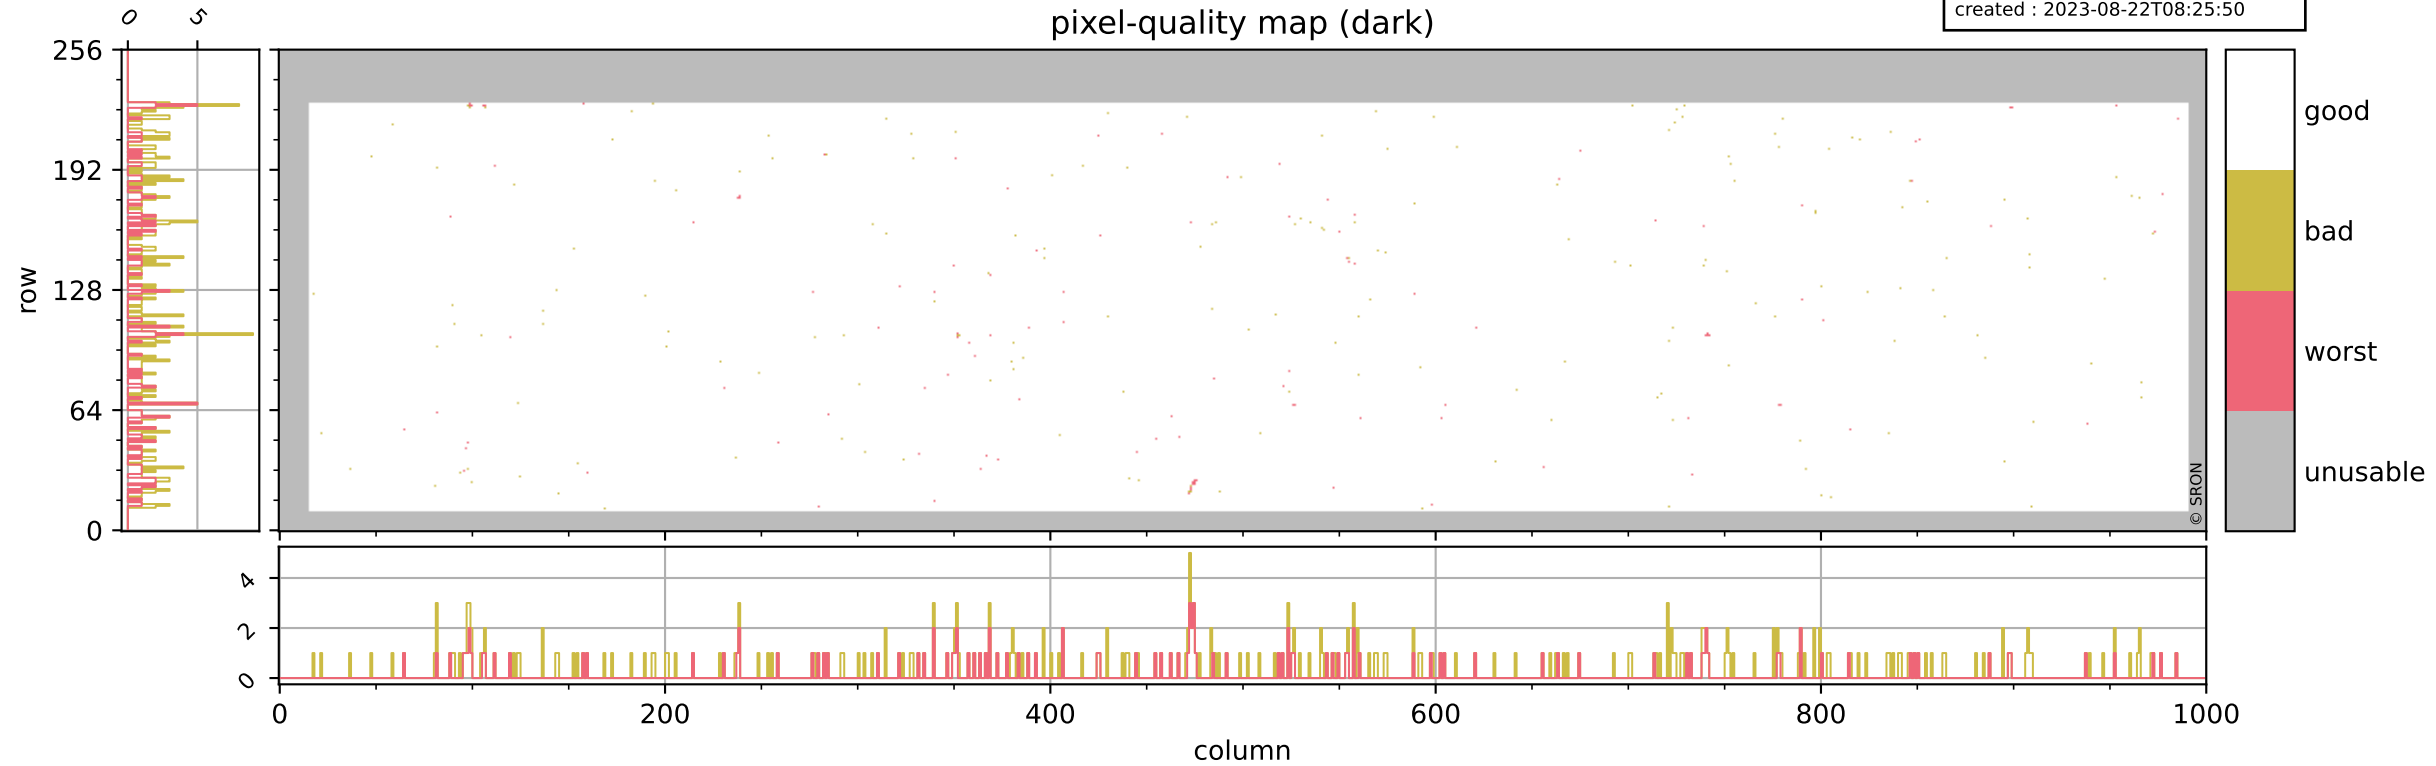

Tropomi SWIR pixel quality (official)

orbits : 19 in [20137, 20182]
coverage : 2021-09-01 / 2021-09-04
bad (quality < 0.8) : 3788
worst (quality < 0.1) : 467
created : 2023-08-22T08:25:49

pixel-quality map

Tropomi SWIR pixel quality (official)

orbits : 19 in [20137, 20182]
coverage : 2021-09-01 / 2021-09-04
bad (quality < 0.8) : 295
worst (quality < 0.1) : 115
created : 2023-08-22T08:25:50

Tropomi SWIR pixel quality (official)

orbits : 19 in [20137, 20182]
coverage : 2021-09-01 / 2021-09-04
bad (quality < 0.8) : 3534
worst (quality < 0.1) : 387
created : 2023-08-22T08:25:50

pixel-quality map (noise average)

Tropomi SWIR pixel quality (official)

orbits : 19 in [20137, 20182]
coverage : 2021-09-01 / 2021-09-04
to good : 364
good to bad : 1648
to worst : 255
created : 2023-08-22T08:25:50

total quality compared with SWIR pixel-quality CKD

Tropomi SWIR pixel quality (official)