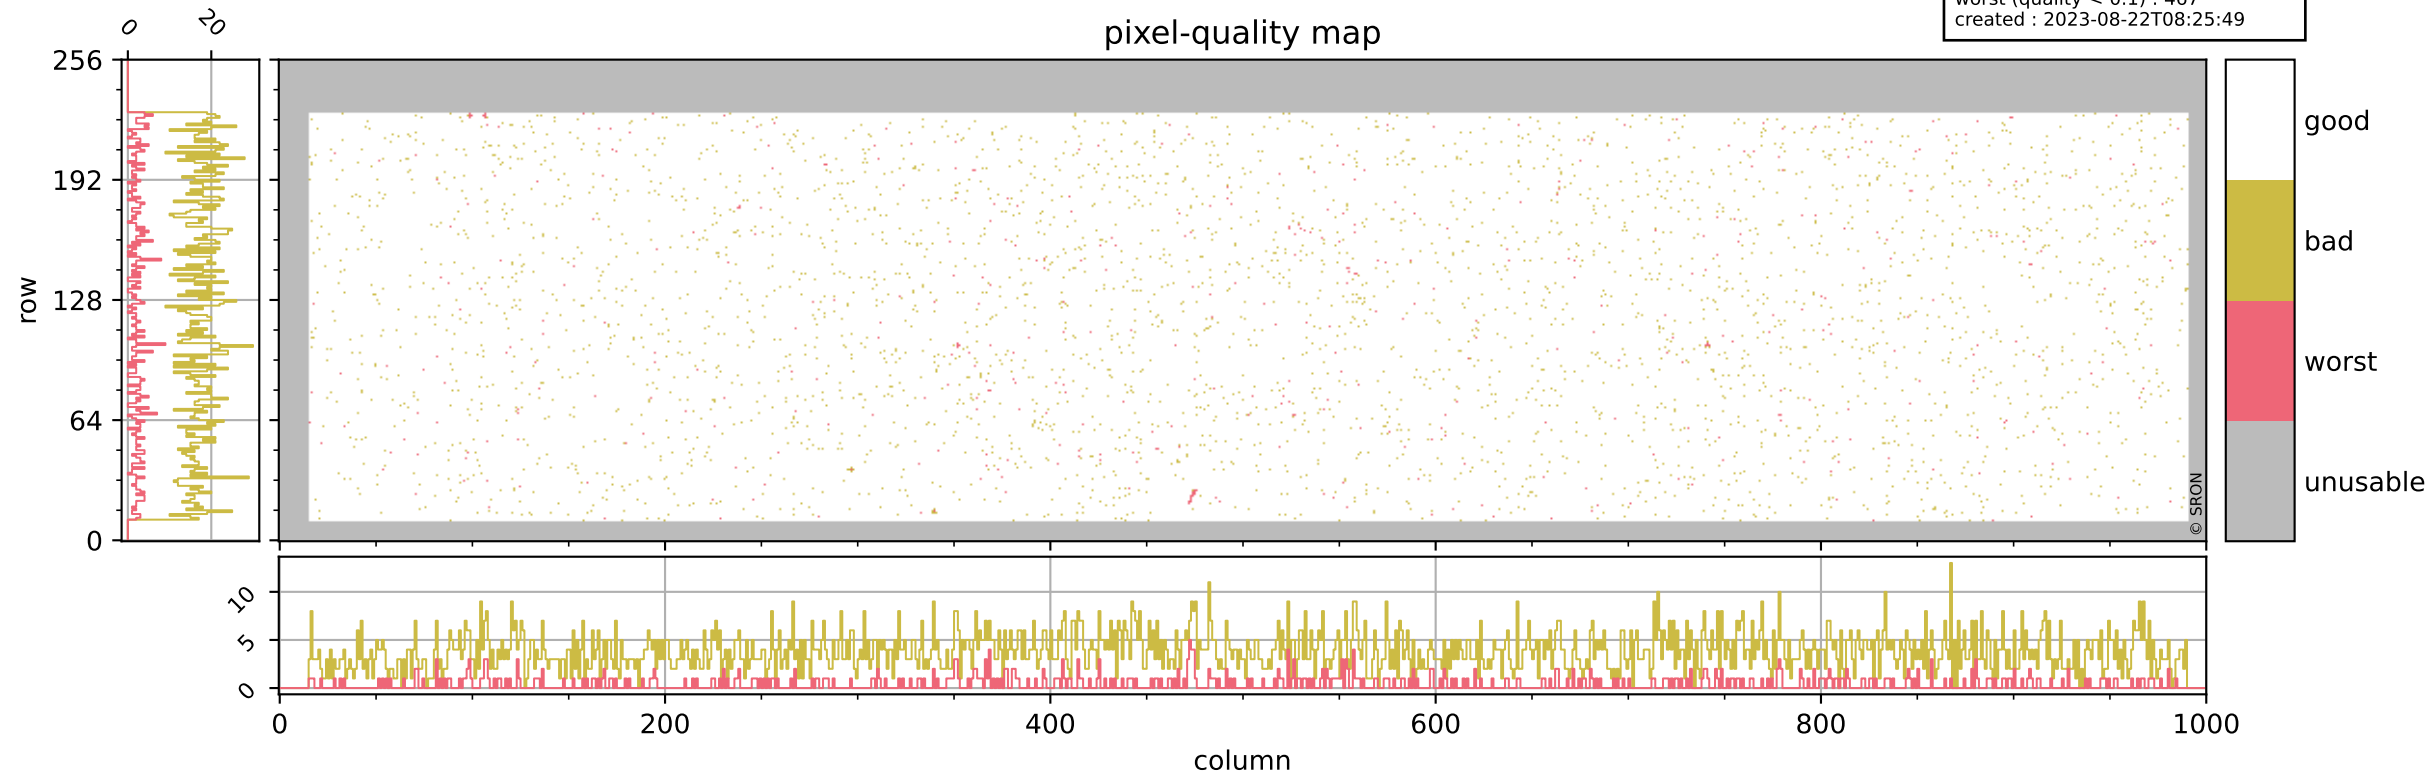

Tropomi SWIR pixel quality (official)

orbits : 19 in [20137, 20182]
coverage : 2021-09-01 / 2021-09-04
bad (quality < 0.8) : 3788
worst (quality < 0.1) : 467
created : 2023-08-22T08:25:49

pixel-quality map

Tropomi SWIR pixel quality (official)

orbits : 19 in [20137, 20182]
coverage : 2021-09-01 / 2021-09-04
bad (quality < 0.8) : 295
worst (quality < 0.1) : 115
created : 2023-08-22T08:25:50

Tropomi SWIR pixel quality (official)

orbits : 19 in [20137, 20182]
coverage : 2021-09-01 / 2021-09-04
bad (quality < 0.8) : 3534
worst (quality < 0.1) : 387
created : 2023-08-22T08:25:50

pixel-quality map (noise average)

Tropomi SWIR pixel quality (official)

orbits : 19 in [20137, 20182]
coverage : 2021-09-01 / 2021-09-04
created : 2023-08-22T08:25:50

Histograms of pixel-quality

Tropomi SWIR pixel quality (official) ground-tracks of Sentinel-5P

orbits : 19 in [20137, 20182]
coverage : 2021-09-01 / 2021-09-04
created : 2023-08-22T08:25:51