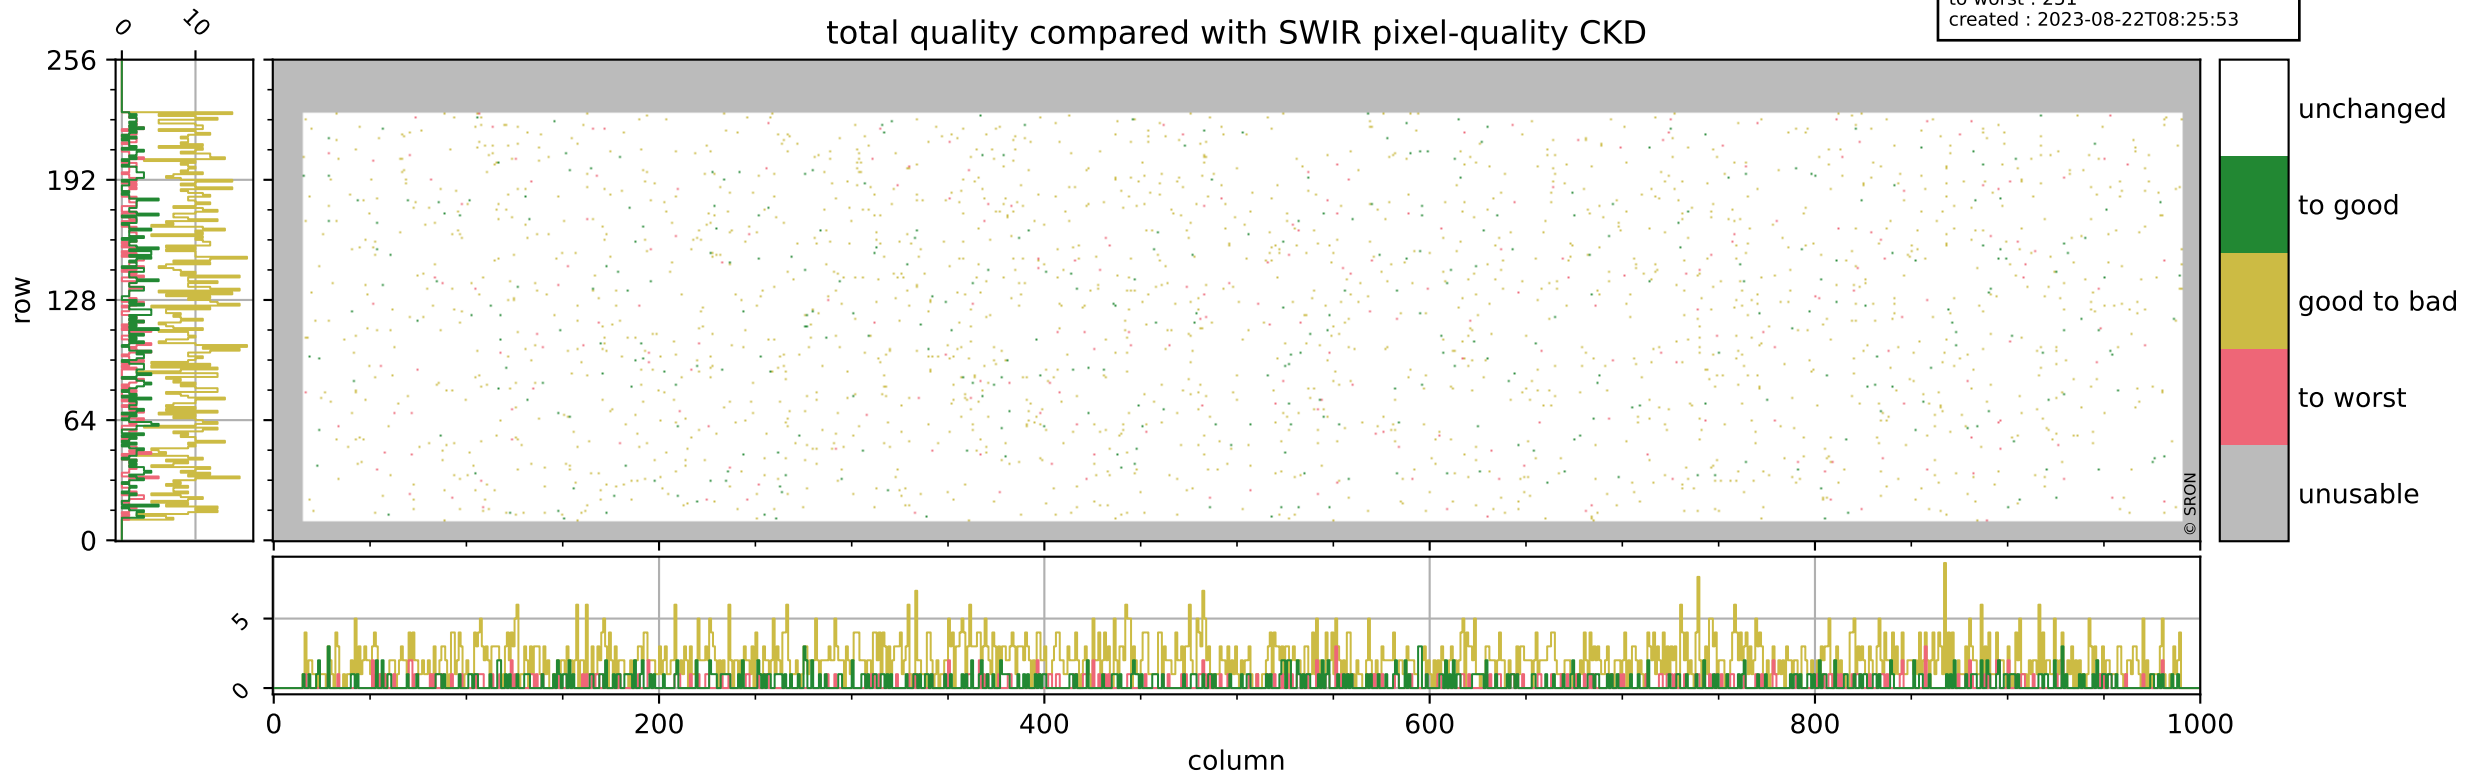

Tropomi SWIR pixel quality (official)

orbits : 20 in [20152, 20197]
coverage : 2021-09-03 / 2021-09-05
bad (quality < 0.8) : 295
worst (quality < 0.1) : 118
created : 2023-08-22T08:25:52

pixel-quality map (dark)

Tropomi SWIR pixel quality (official)

orbits : 20 in [20152, 20197]
coverage : 2021-09-03 / 2021-09-05
bad (quality < 0.8) : 3617
worst (quality < 0.1) : 379
created : 2023-08-22T08:25:52

pixel-quality map (noise average)

Tropomi SWIR pixel quality (official)

orbits : 20 in [20152, 20197]
coverage : 2021-09-03 / 2021-09-05
to good : 368
good to bad : 1741
to worst : 251
created : 2023-08-22T08:25:53

total quality compared with SWIR pixel-quality CKD

Tropomi SWIR pixel quality (official)

orbits : 20 in [20152, 20197]
coverage : 2021-09-03 / 2021-09-05
created : 2023-08-22T08:25:53

Histograms of pixel-quality

Tropomi SWIR pixel quality (official) ground-tracks of Sentinel-5P