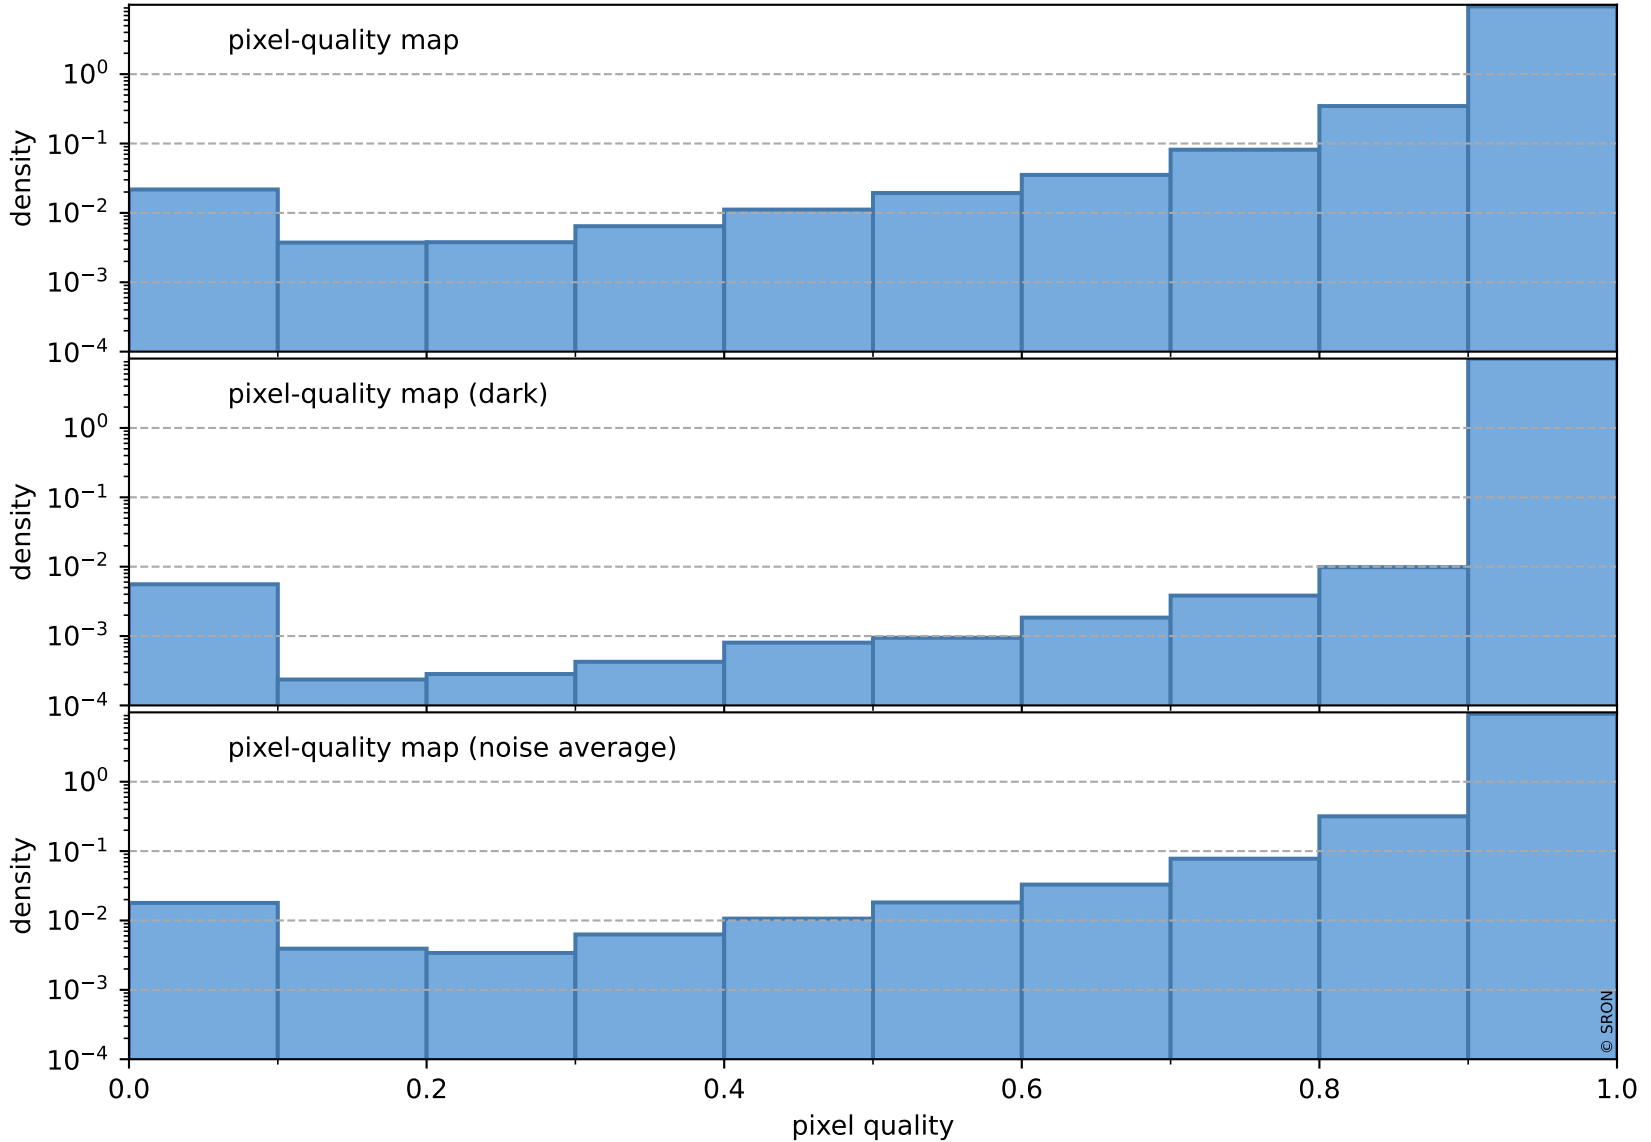

Tropomi SWIR pixel quality (official)

orbits : 20 in [20152, 20197]
coverage : 2021-09-03 / 2021-09-05
to good : 368
good to bad : 1741
to worst : 251
created : 2023-08-22T08:25:53

total quality compared with SWIR pixel-quality CKD

Tropomi SWIR pixel quality (official)

orbits : 20 in [20152, 20197]
coverage : 2021-09-03 / 2021-09-05
created : 2023-08-22T08:25:53

Histograms of pixel-quality

Tropomi SWIR pixel quality (official) ground-tracks of Sentinel-5P