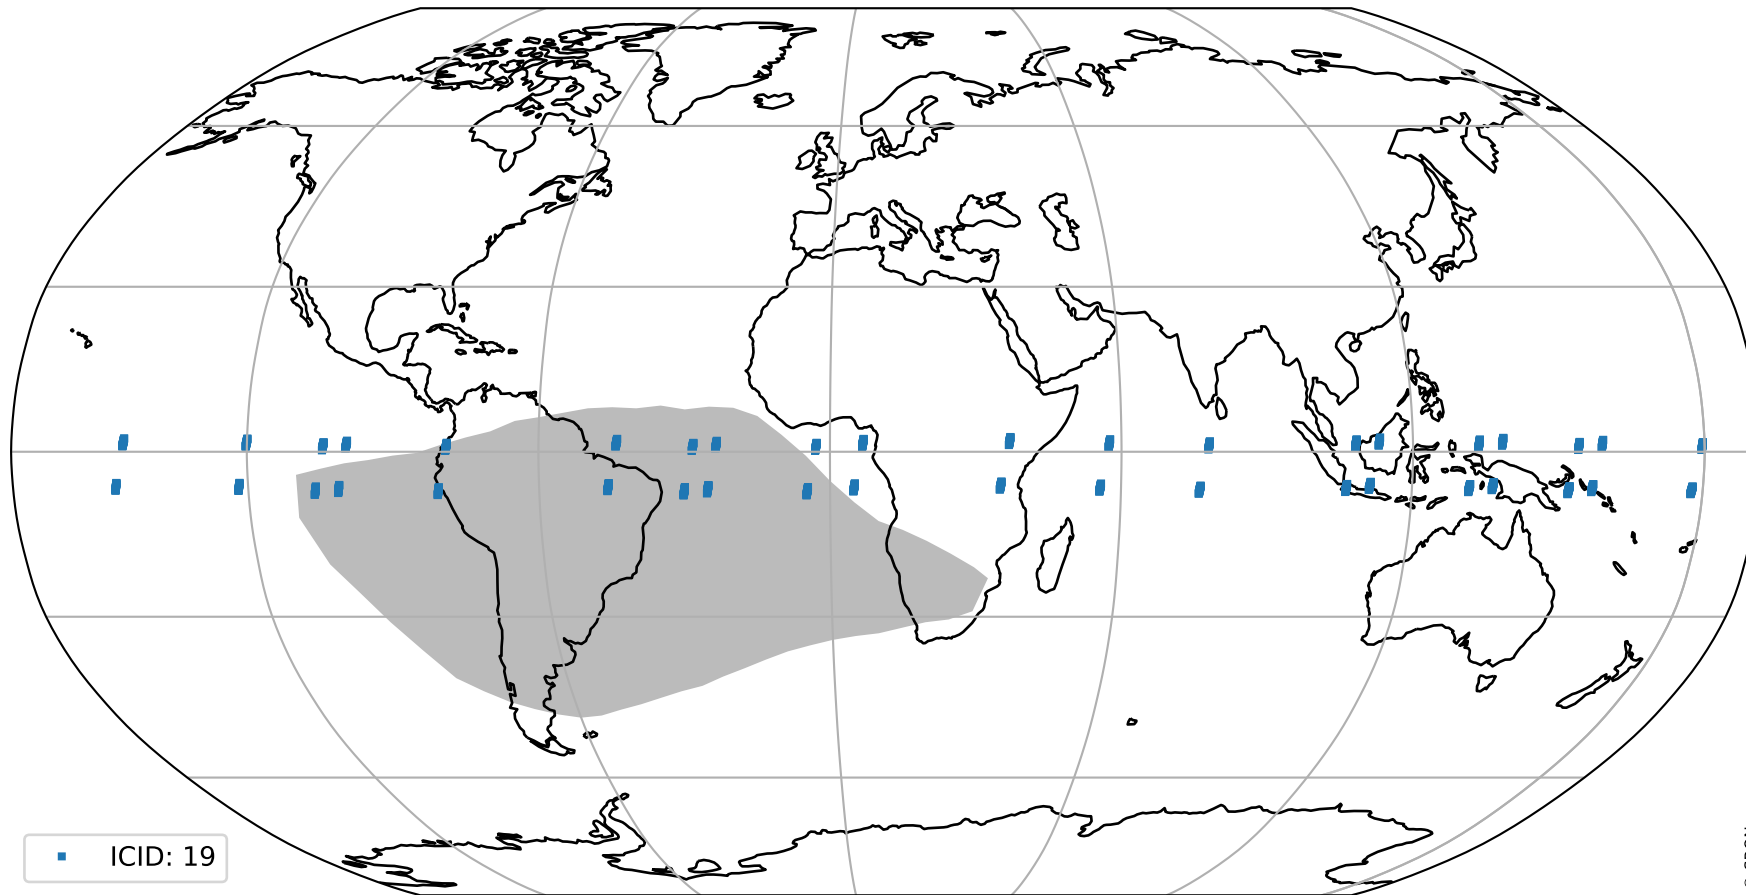

Tropomi SWIR pixel quality (official)

orbits : 20 in [20152, 20197]
coverage : 2021-09-03 / 2021-09-05
to good : 368
good to bad : 1741
to worst : 251
created : 2023-08-22T08:25:53

total quality compared with SWIR pixel-quality CKD

Tropomi SWIR pixel quality (official)

orbits : 20 in [20152, 20197]
coverage : 2021-09-03 / 2021-09-05
created : 2023-08-22T08:25:53

Histograms of pixel-quality

Tropomi SWIR pixel quality (official) ground-tracks of Sentinel-5P

orbits : 20 in [20152, 20197]
coverage : 2021-09-03 / 2021-09-05
created : 2023-08-22T08:25:53

■ ICID: 19

Tropomi SWIR pixel quality (official)

orbits : [2827, 20197]
coverage : 2018-04-30 / 2021-09-05
created : 2023-08-22T08:25:53