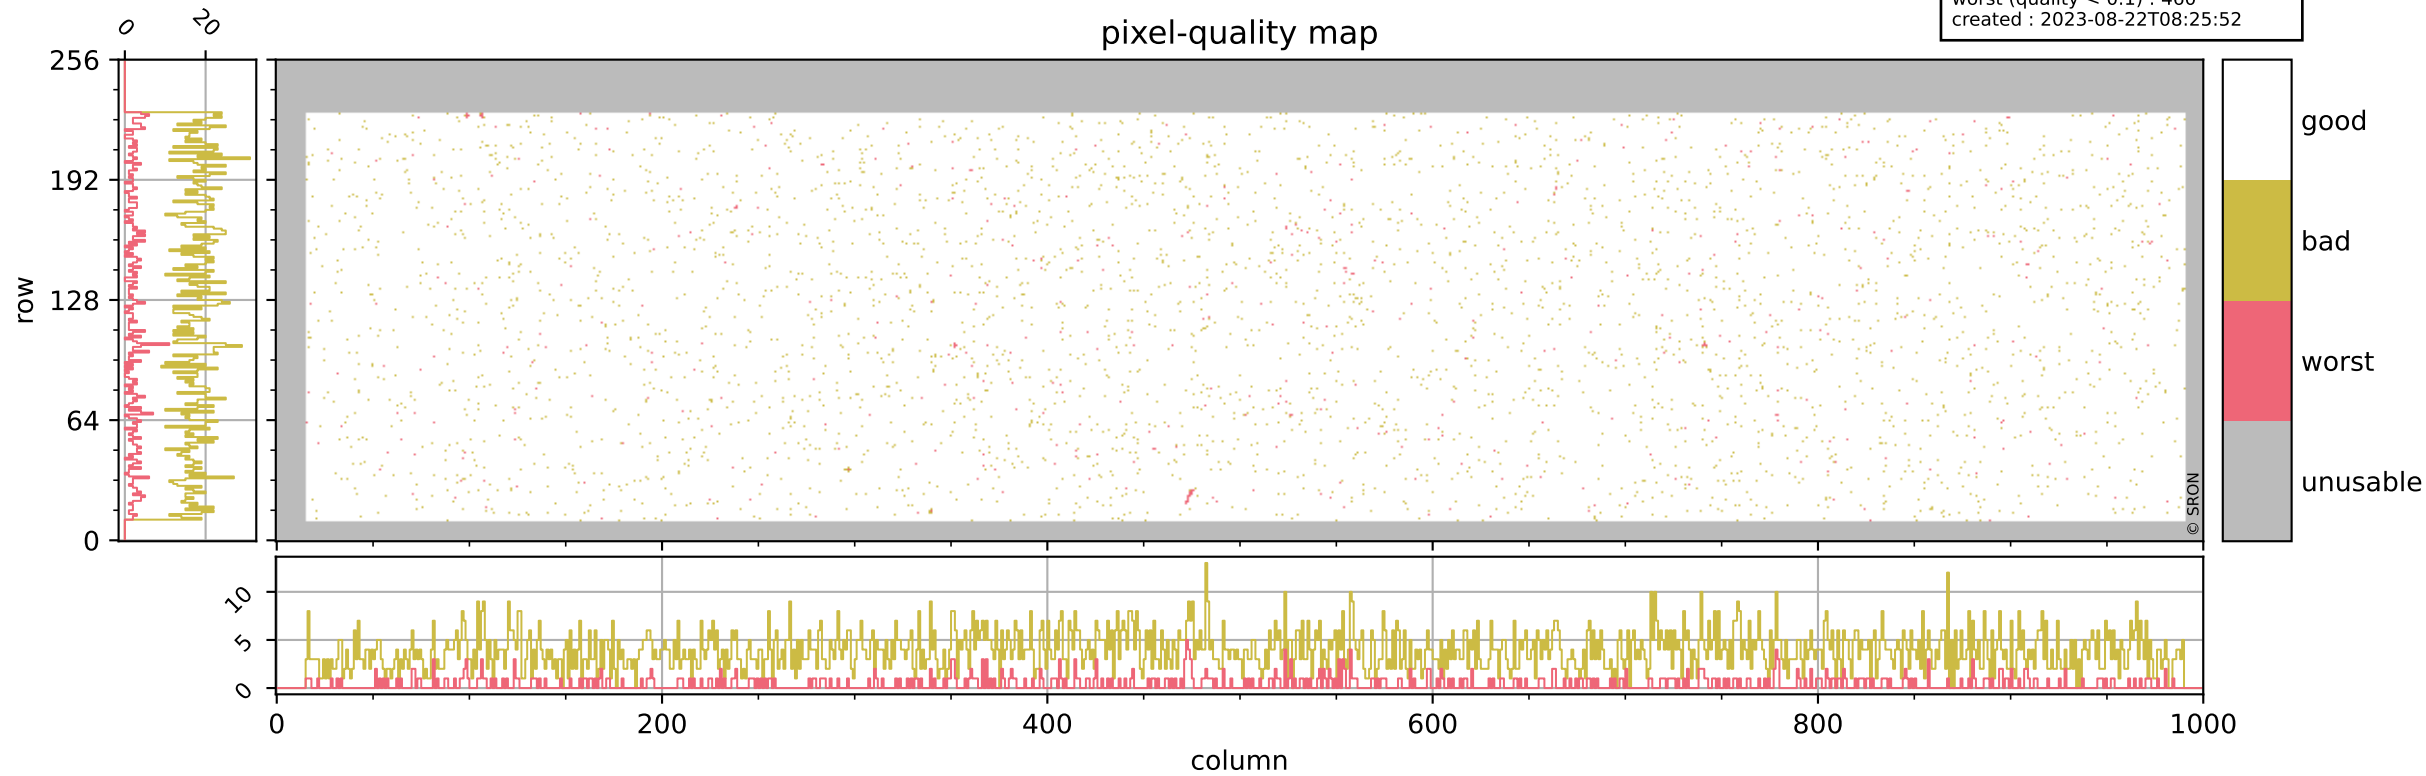

Tropomi SWIR pixel quality (official)

orbits : 20 in [20152, 20197]
coverage : 2021-09-03 / 2021-09-05
bad (quality < 0.8) : 3870
worst (quality < 0.1) : 460
created : 2023-08-22T08:25:52

pixel-quality map

Tropomi SWIR pixel quality (official)

orbits : 20 in [20152, 20197]
coverage : 2021-09-03 / 2021-09-05
bad (quality < 0.8) : 295
worst (quality < 0.1) : 118
created : 2023-08-22T08:25:52

pixel-quality map (dark)

Tropomi SWIR pixel quality (official)

orbits : 20 in [20152, 20197]
coverage : 2021-09-03 / 2021-09-05
bad (quality < 0.8) : 3617
worst (quality < 0.1) : 379
created : 2023-08-22T08:25:52

pixel-quality map (noise average)

Tropomi SWIR pixel quality (official)

orbits : 20 in [20152, 20197]
coverage : 2021-09-03 / 2021-09-05
created : 2023-08-22T08:25:53

Histograms of pixel-quality

Tropomi SWIR pixel quality (official) ground-tracks of Sentinel-5P