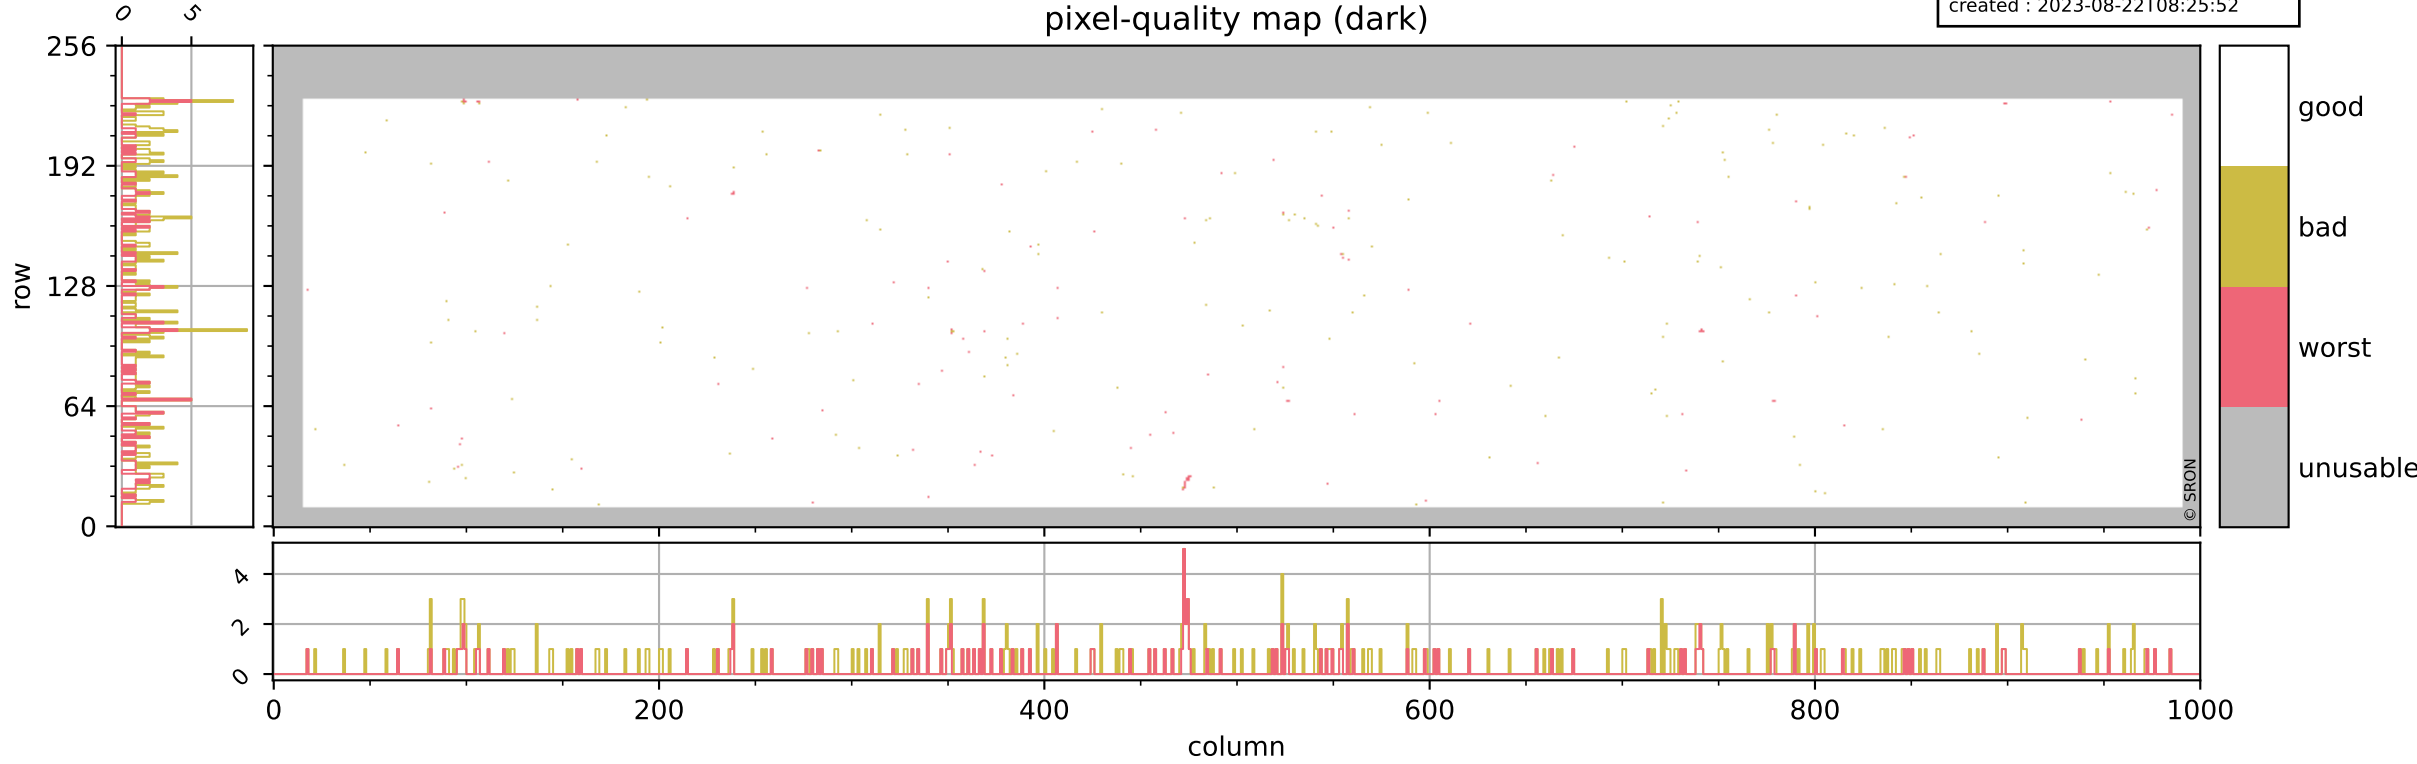

Tropomi SWIR pixel quality (official)

orbits : 20 in [20152, 20197]
coverage : 2021-09-03 / 2021-09-05
bad (quality < 0.8) : 3870
worst (quality < 0.1) : 460
created : 2023-08-22T08:25:52

pixel-quality map

Tropomi SWIR pixel quality (official)

orbits : 20 in [20152, 20197]
coverage : 2021-09-03 / 2021-09-05
bad (quality < 0.8) : 295
worst (quality < 0.1) : 118
created : 2023-08-22T08:25:52

pixel-quality map (dark)

Tropomi SWIR pixel quality (official)

orbits : 20 in [20152, 20197]
coverage : 2021-09-03 / 2021-09-05
bad (quality < 0.8) : 3617
worst (quality < 0.1) : 379
created : 2023-08-22T08:25:52

pixel-quality map (noise average)

Tropomi SWIR pixel quality (official)

orbits : 20 in [20152, 20197]
coverage : 2021-09-03 / 2021-09-05
created : 2023-08-22T08:25:53

Histograms of pixel-quality

Tropomi SWIR pixel quality (official) ground-tracks of Sentinel-5P