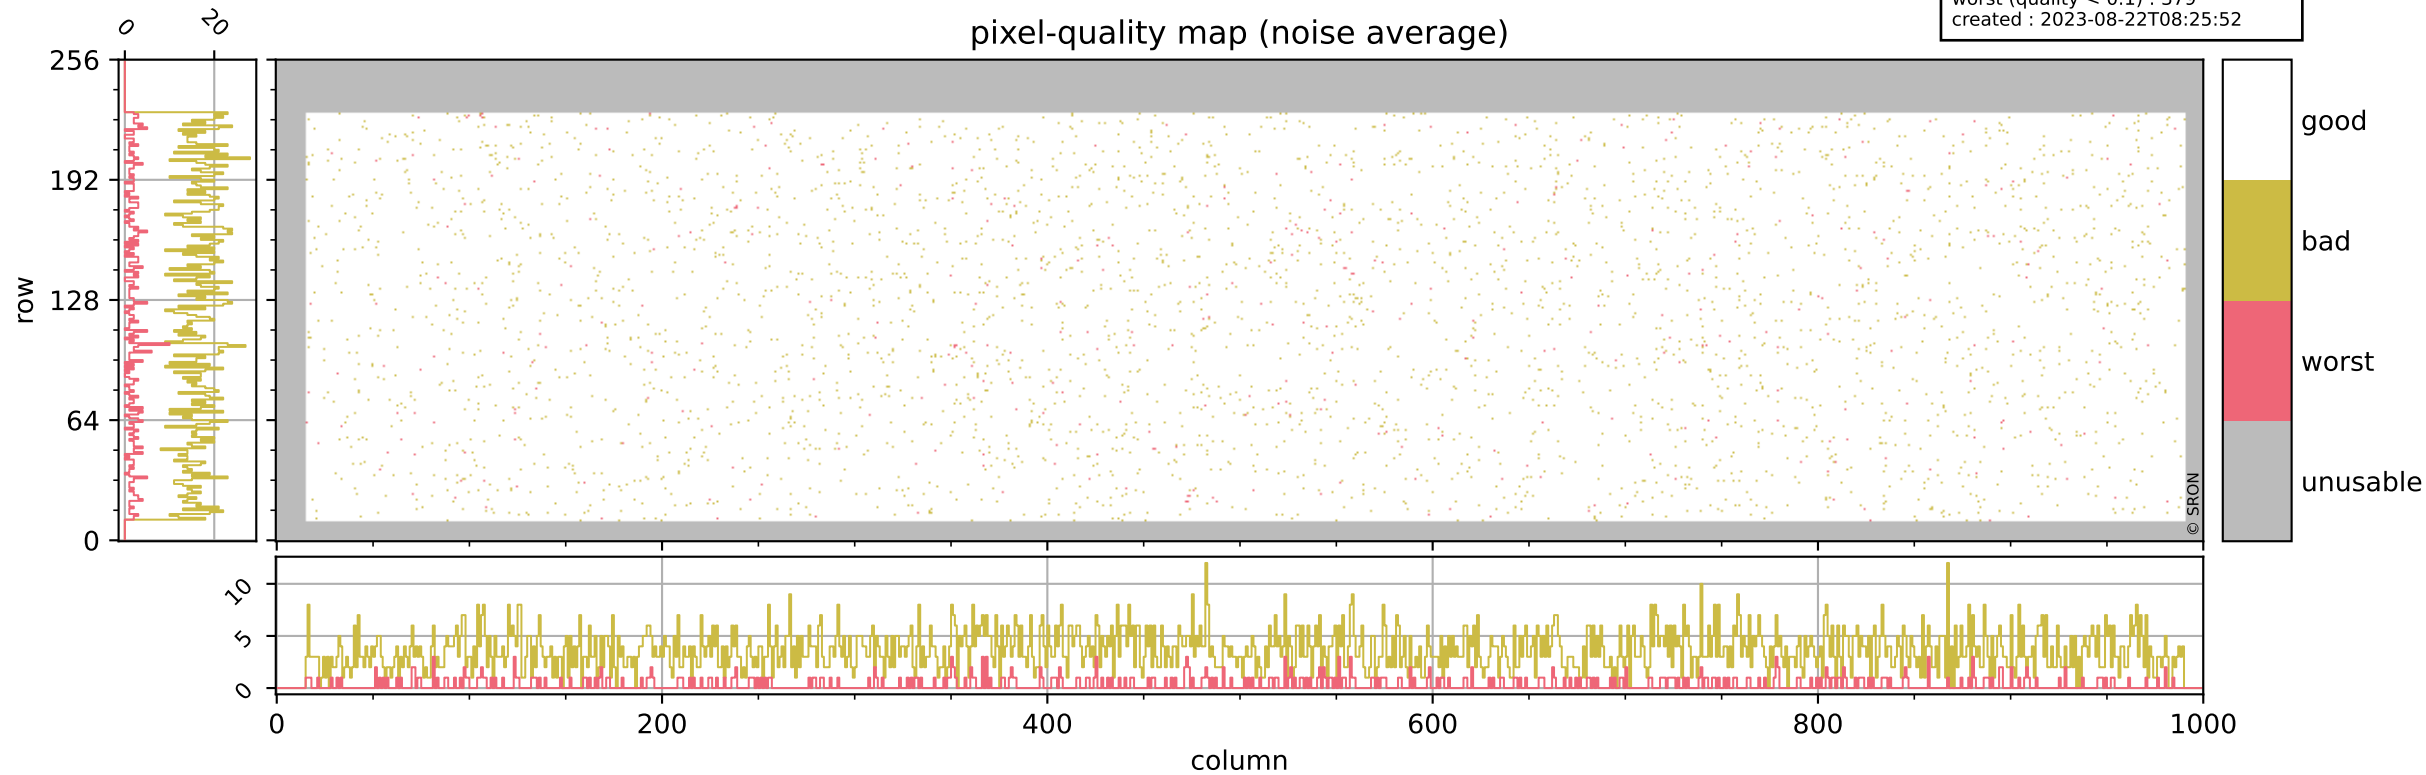

Tropomi SWIR pixel quality (official)

orbits : 20 in [20152, 20197]
coverage : 2021-09-03 / 2021-09-05
bad (quality < 0.8) : 295
worst (quality < 0.1) : 118
created : 2023-08-22T08:25:52

pixel-quality map (dark)

Tropomi SWIR pixel quality (official)

orbits : 20 in [20152, 20197]
coverage : 2021-09-03 / 2021-09-05
bad (quality < 0.8) : 3617
worst (quality < 0.1) : 379
created : 2023-08-22T08:25:52

pixel-quality map (noise average)

Tropomi SWIR pixel quality (official)

orbits : 20 in [20152, 20197]
coverage : 2021-09-03 / 2021-09-05
to good : 368
good to bad : 1741
to worst : 251
created : 2023-08-22T08:25:53

total quality compared with SWIR pixel-quality CKD

Tropomi SWIR pixel quality (official)

orbits : 20 in [20152, 20197]
coverage : 2021-09-03 / 2021-09-05
created : 2023-08-22T08:25:53

Histograms of pixel-quality

Tropomi SWIR pixel quality (official) ground-tracks of Sentinel-5P