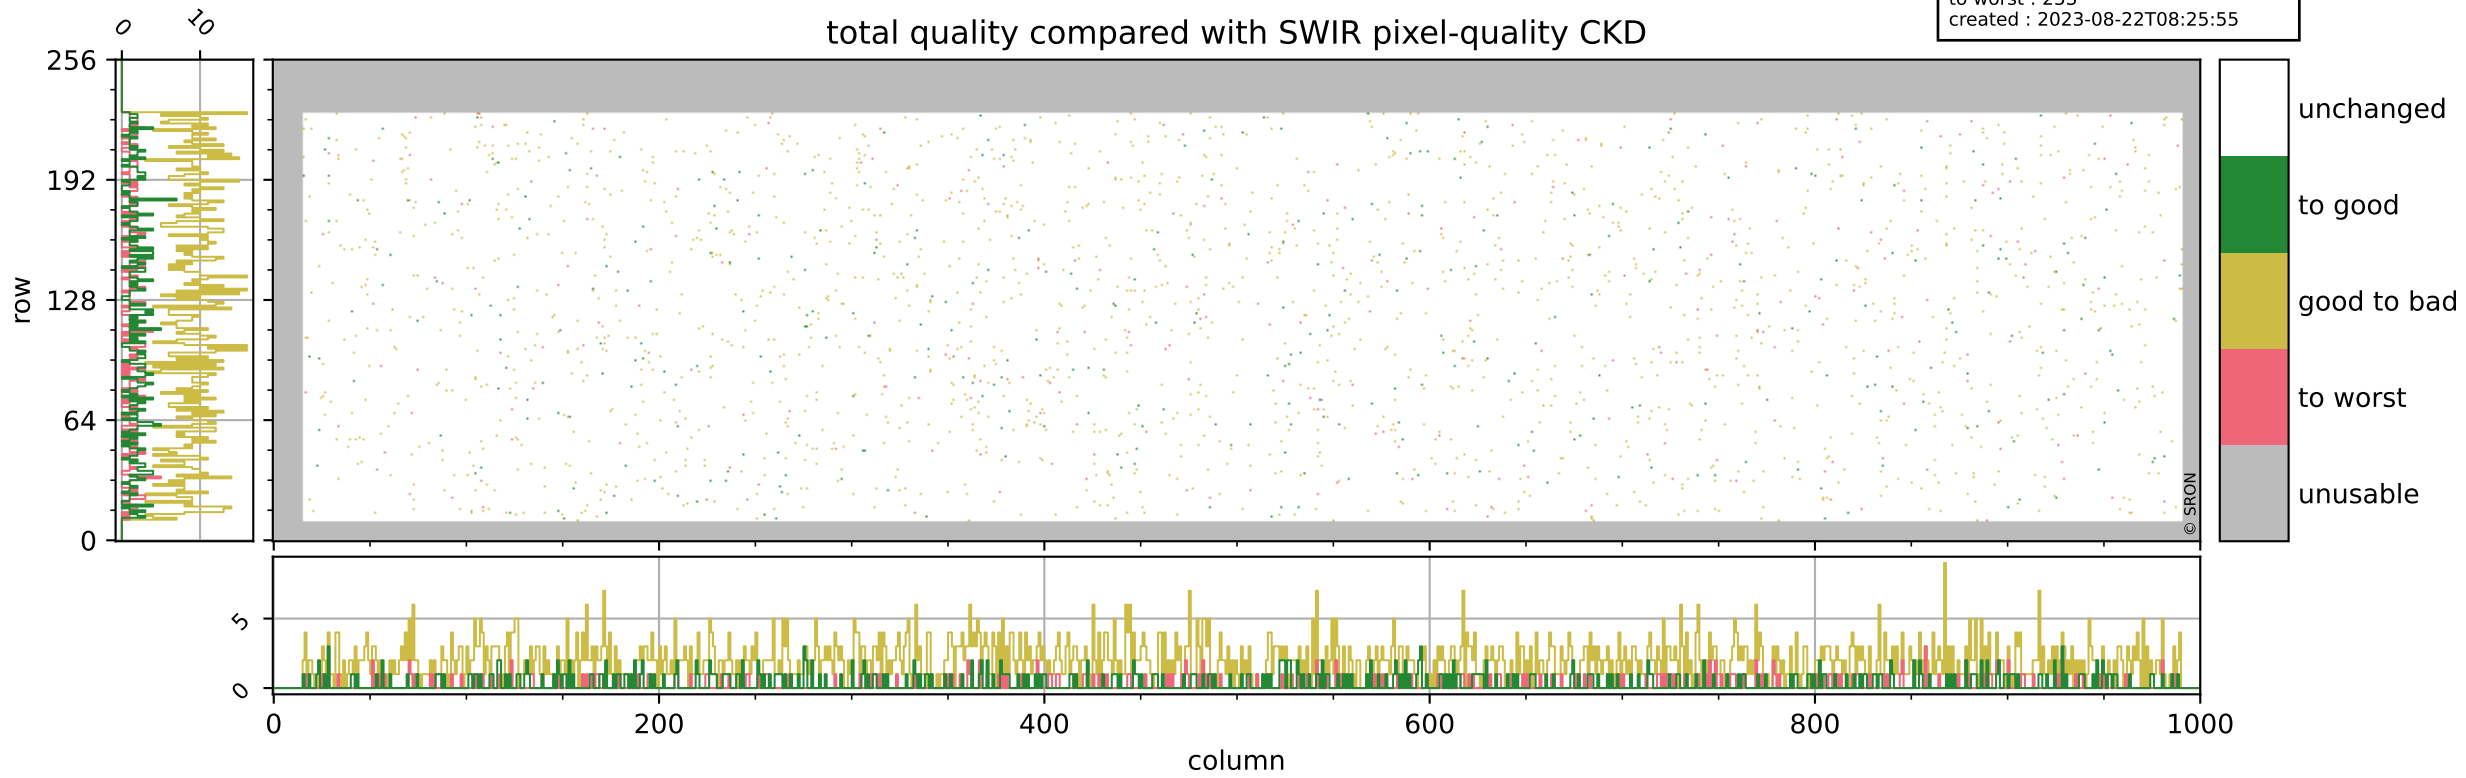

Tropomi SWIR pixel quality (official)

orbits : 19 in [20167, 20212]
coverage : 2021-09-04 / 2021-09-07
bad (quality < 0.8) : 3591
worst (quality < 0.1) : 382
created : 2023-08-22T08:25:55

pixel-quality map (noise average)

Tropomi SWIR pixel quality (official)

orbits : 19 in [20167, 20212]
coverage : 2021-09-04 / 2021-09-07
to good : 367
good to bad : 1711
to worst : 253
created : 2023-08-22T08:25:55

total quality compared with SWIR pixel-quality CKD

Tropomi SWIR pixel quality (official)

orbits : 19 in [20167, 20212]
coverage : 2021-09-04 / 2021-09-07
created : 2023-08-22T08:25:55

Histograms of pixel-quality

Tropomi SWIR pixel quality (official) ground-tracks of Sentinel-5P

orbits : 19 in [20167, 20212]
coverage : 2021-09-04 / 2021-09-07
created : 2023-08-22T08:25:56

Tropomi SWIR pixel quality (official)

orbits : [2827, 20212]
coverage : 2018-04-30 / 2021-09-07
created : 2023-08-22T08:25:56