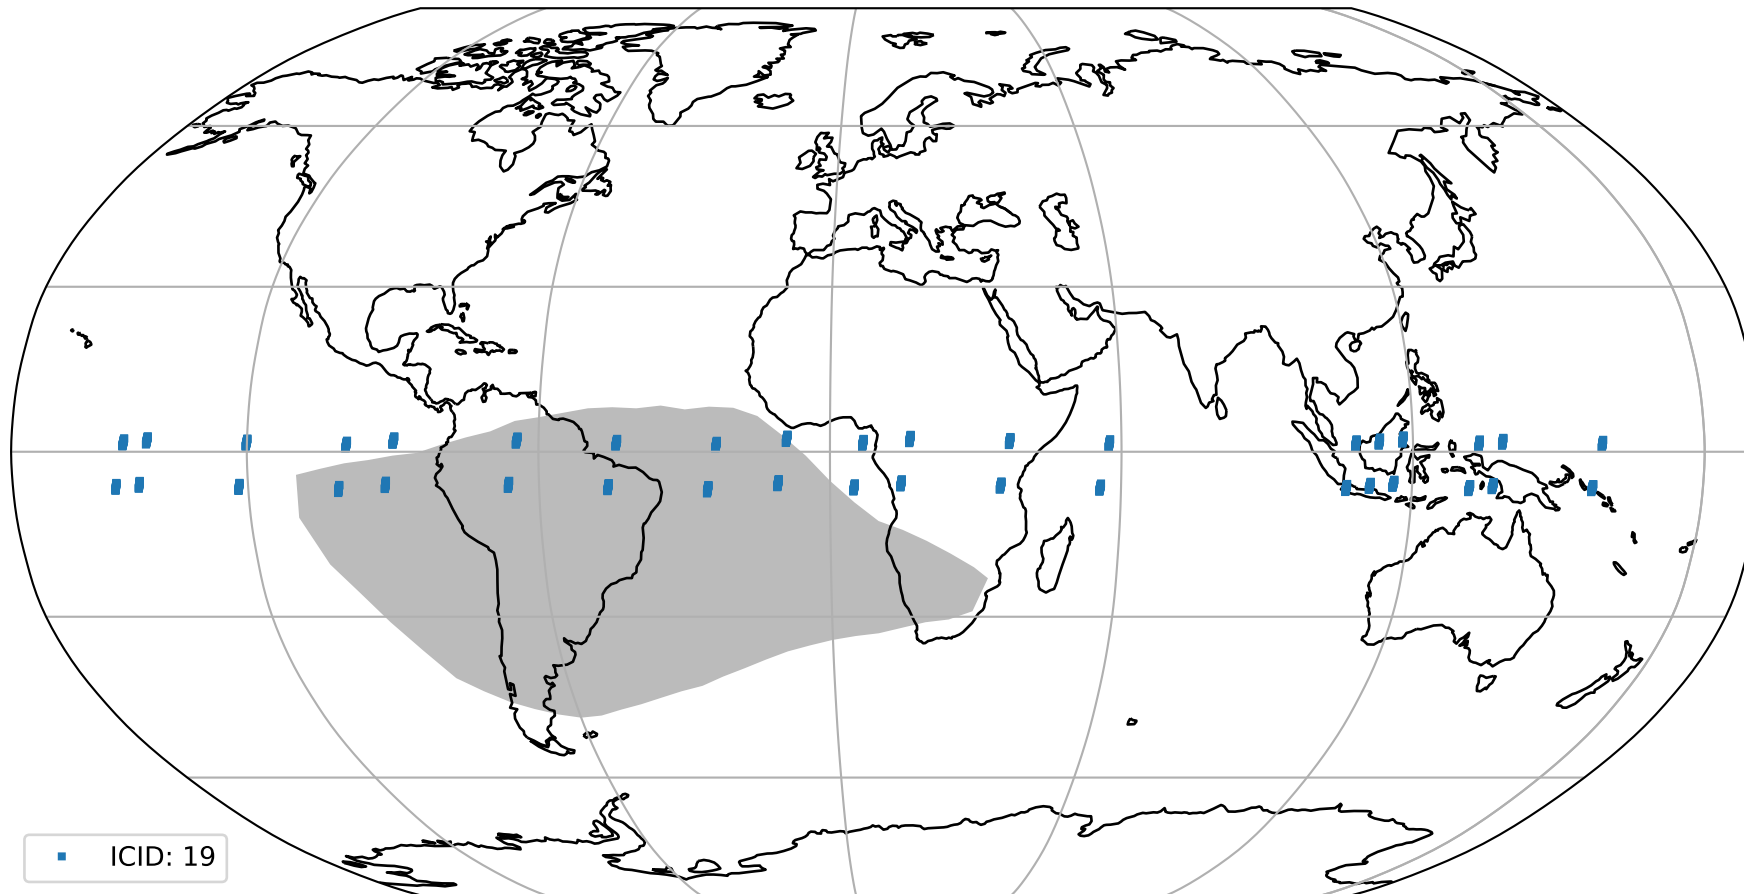

Tropomi SWIR pixel quality (official)

orbits : 19 in [20167, 20212]
coverage : 2021-09-04 / 2021-09-07
to good : 367
good to bad : 1711
to worst : 253
created : 2023-08-22T08:25:55

total quality compared with SWIR pixel-quality CKD

Tropomi SWIR pixel quality (official)

orbits : 19 in [20167, 20212]
coverage : 2021-09-04 / 2021-09-07
created : 2023-08-22T08:25:55

Histograms of pixel-quality

Tropomi SWIR pixel quality (official) ground-tracks of Sentinel-5P

orbits : 19 in [20167, 20212]
coverage : 2021-09-04 / 2021-09-07
created : 2023-08-22T08:25:56

Tropomi SWIR pixel quality (official)

orbits : [2827, 20212]
coverage : 2018-04-30 / 2021-09-07
created : 2023-08-22T08:25:56