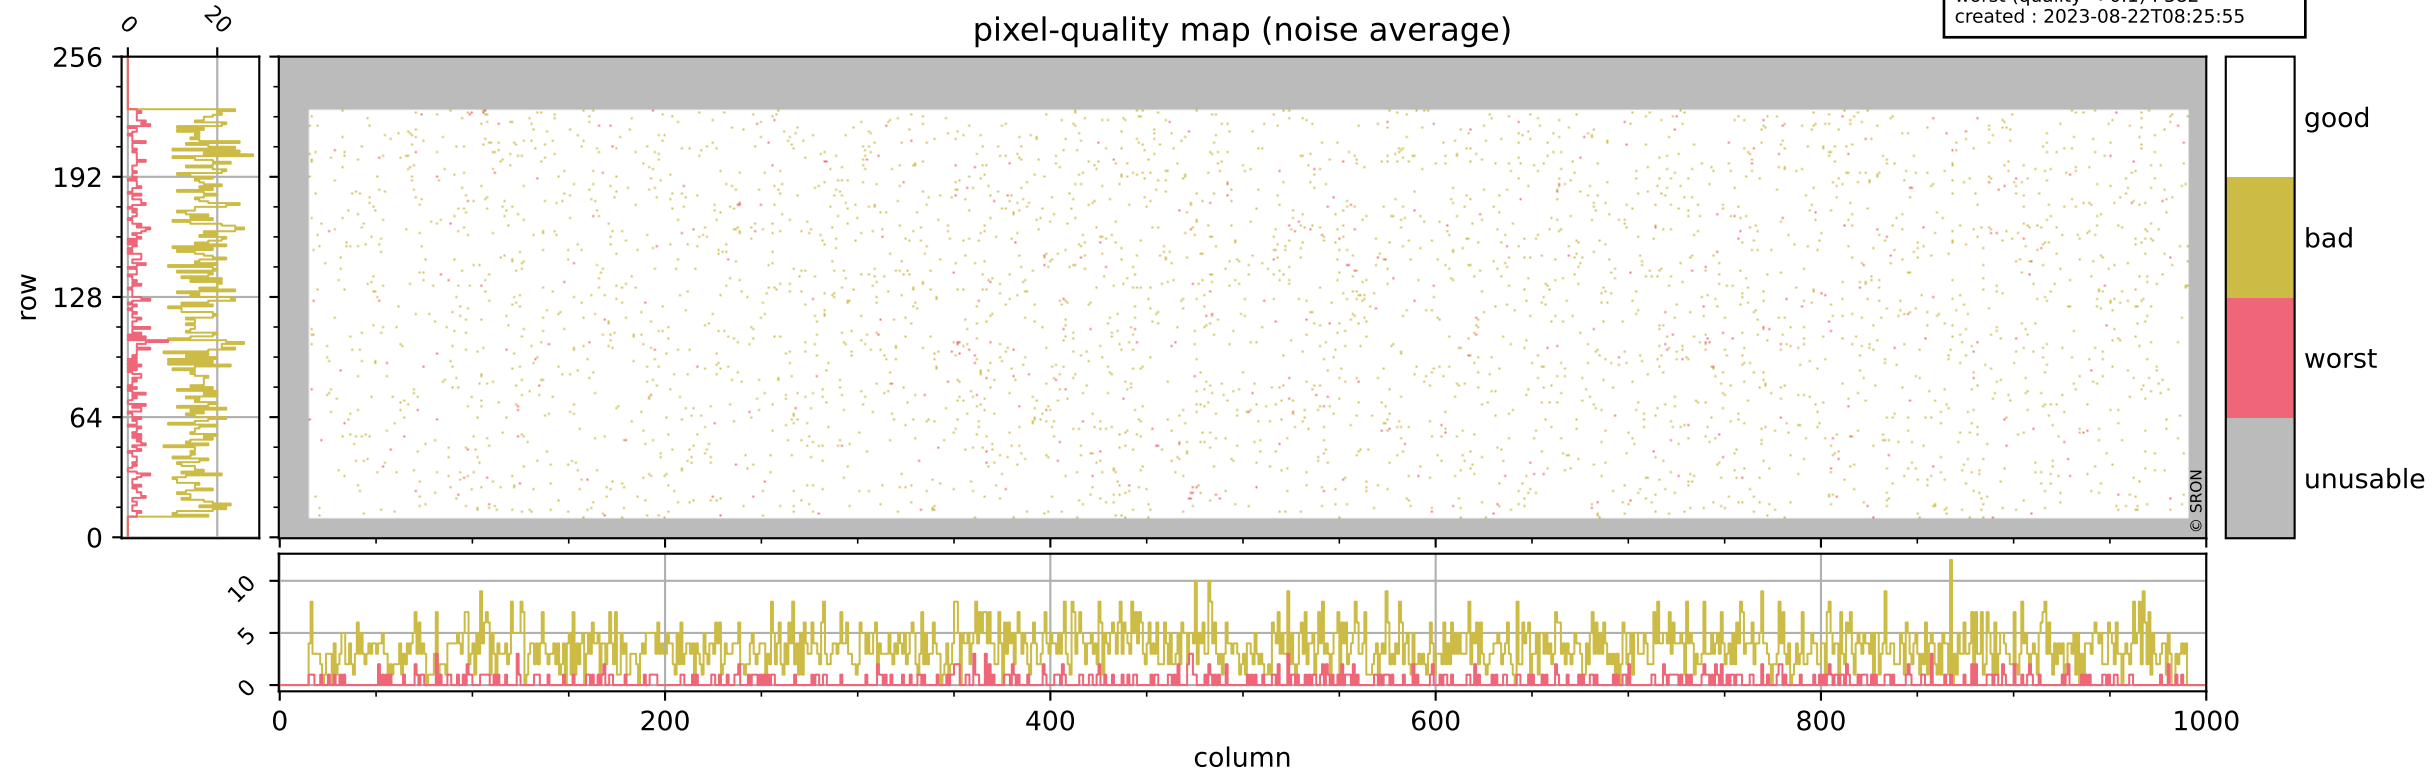

Tropomi SWIR pixel quality (official)

orbits : 19 in [20167, 20212]
coverage : 2021-09-04 / 2021-09-07
bad (quality < 0.8) : 292
worst (quality < 0.1) : 114
created : 2023-08-22T08:25:54

pixel-quality map (dark)

Tropomi SWIR pixel quality (official)

orbits : 19 in [20167, 20212]
coverage : 2021-09-04 / 2021-09-07
bad (quality < 0.8) : 3591
worst (quality < 0.1) : 382
created : 2023-08-22T08:25:55

pixel-quality map (noise average)

Tropomi SWIR pixel quality (official)

orbits : 19 in [20167, 20212]
coverage : 2021-09-04 / 2021-09-07
to good : 367
good to bad : 1711
to worst : 253
created : 2023-08-22T08:25:55

total quality compared with SWIR pixel-quality CKD

Tropomi SWIR pixel quality (official)

orbits : 19 in [20167, 20212]
coverage : 2021-09-04 / 2021-09-07
created : 2023-08-22T08:25:55

Histograms of pixel-quality

Tropomi SWIR pixel quality (official) ground-tracks of Sentinel-5P