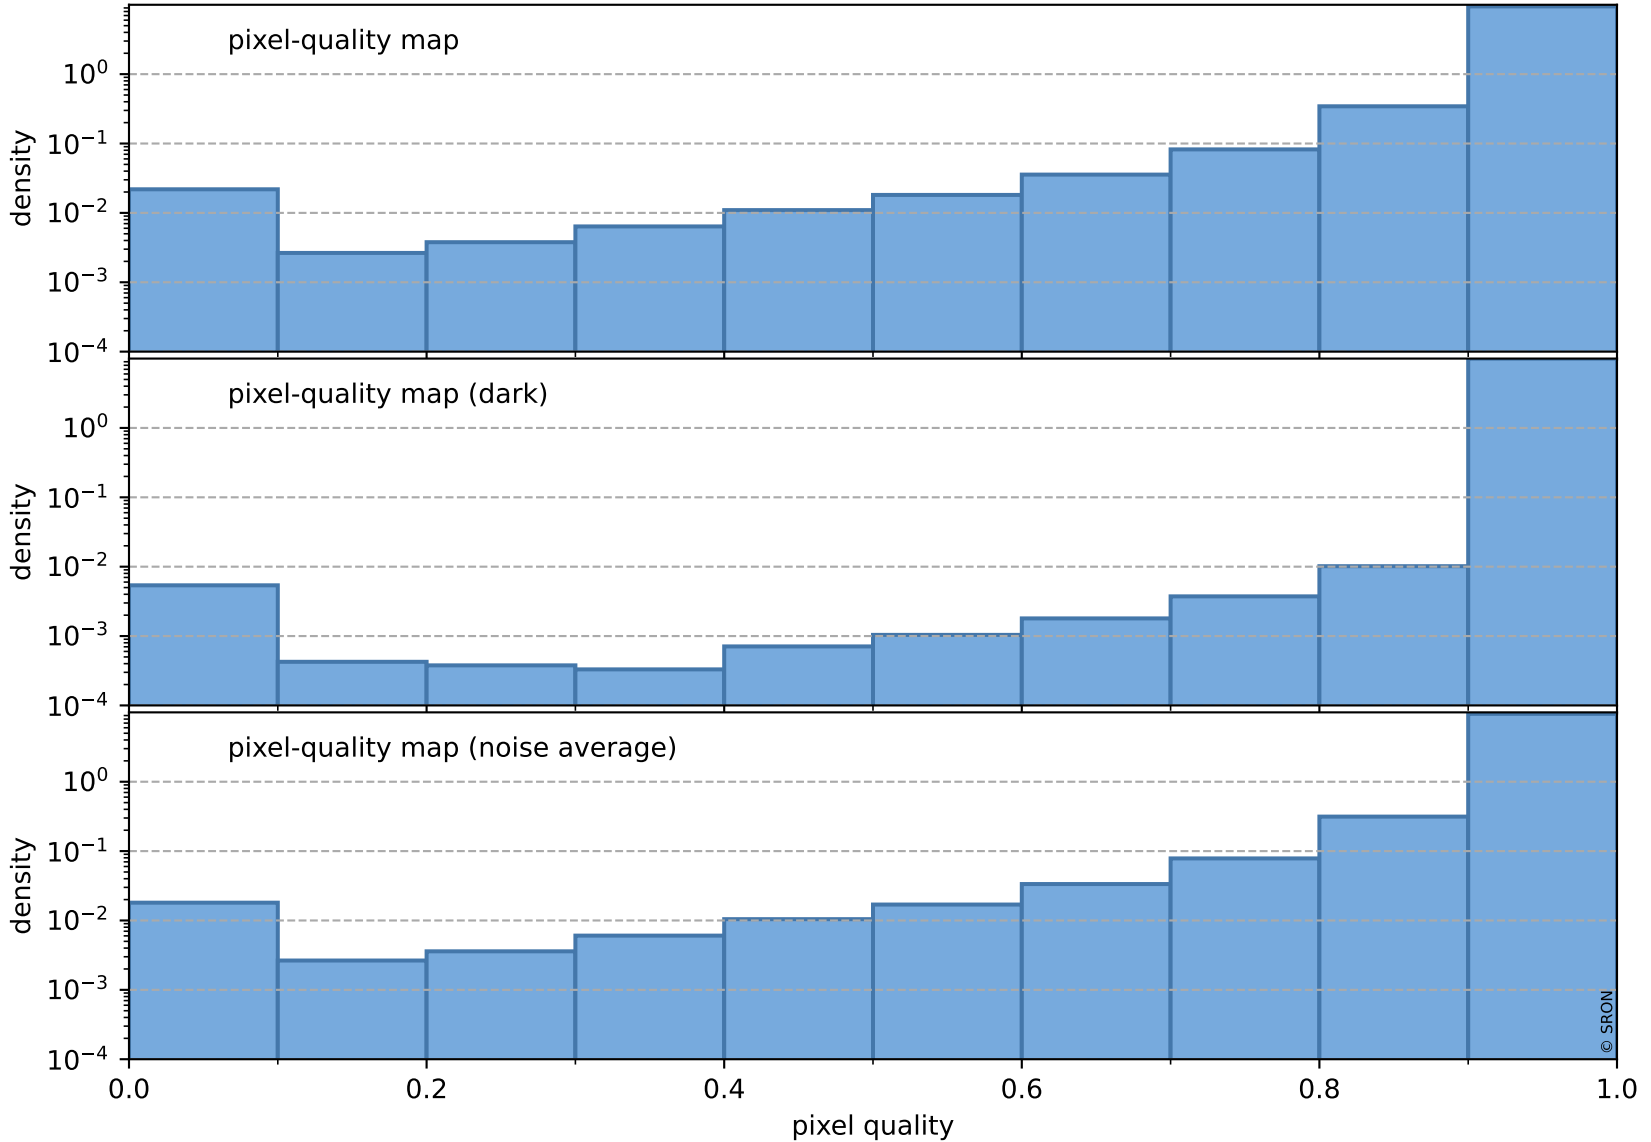

Tropomi SWIR pixel quality (official)

orbits : 19 in [20167, 20212]
coverage : 2021-09-04 / 2021-09-07
to good : 367
good to bad : 1711
to worst : 253
created : 2023-08-22T08:25:55

total quality compared with SWIR pixel-quality CKD

Tropomi SWIR pixel quality (official)

orbits : 19 in [20167, 20212]
coverage : 2021-09-04 / 2021-09-07
created : 2023-08-22T08:25:55

Histograms of pixel-quality

Tropomi SWIR pixel quality (official) ground-tracks of Sentinel-5P

orbits : 19 in [20167, 20212]
coverage : 2021-09-04 / 2021-09-07
created : 2023-08-22T08:25:56

Tropomi SWIR pixel quality (official)

orbits : [2827, 20212]
coverage : 2018-04-30 / 2021-09-07
created : 2023-08-22T08:25:56