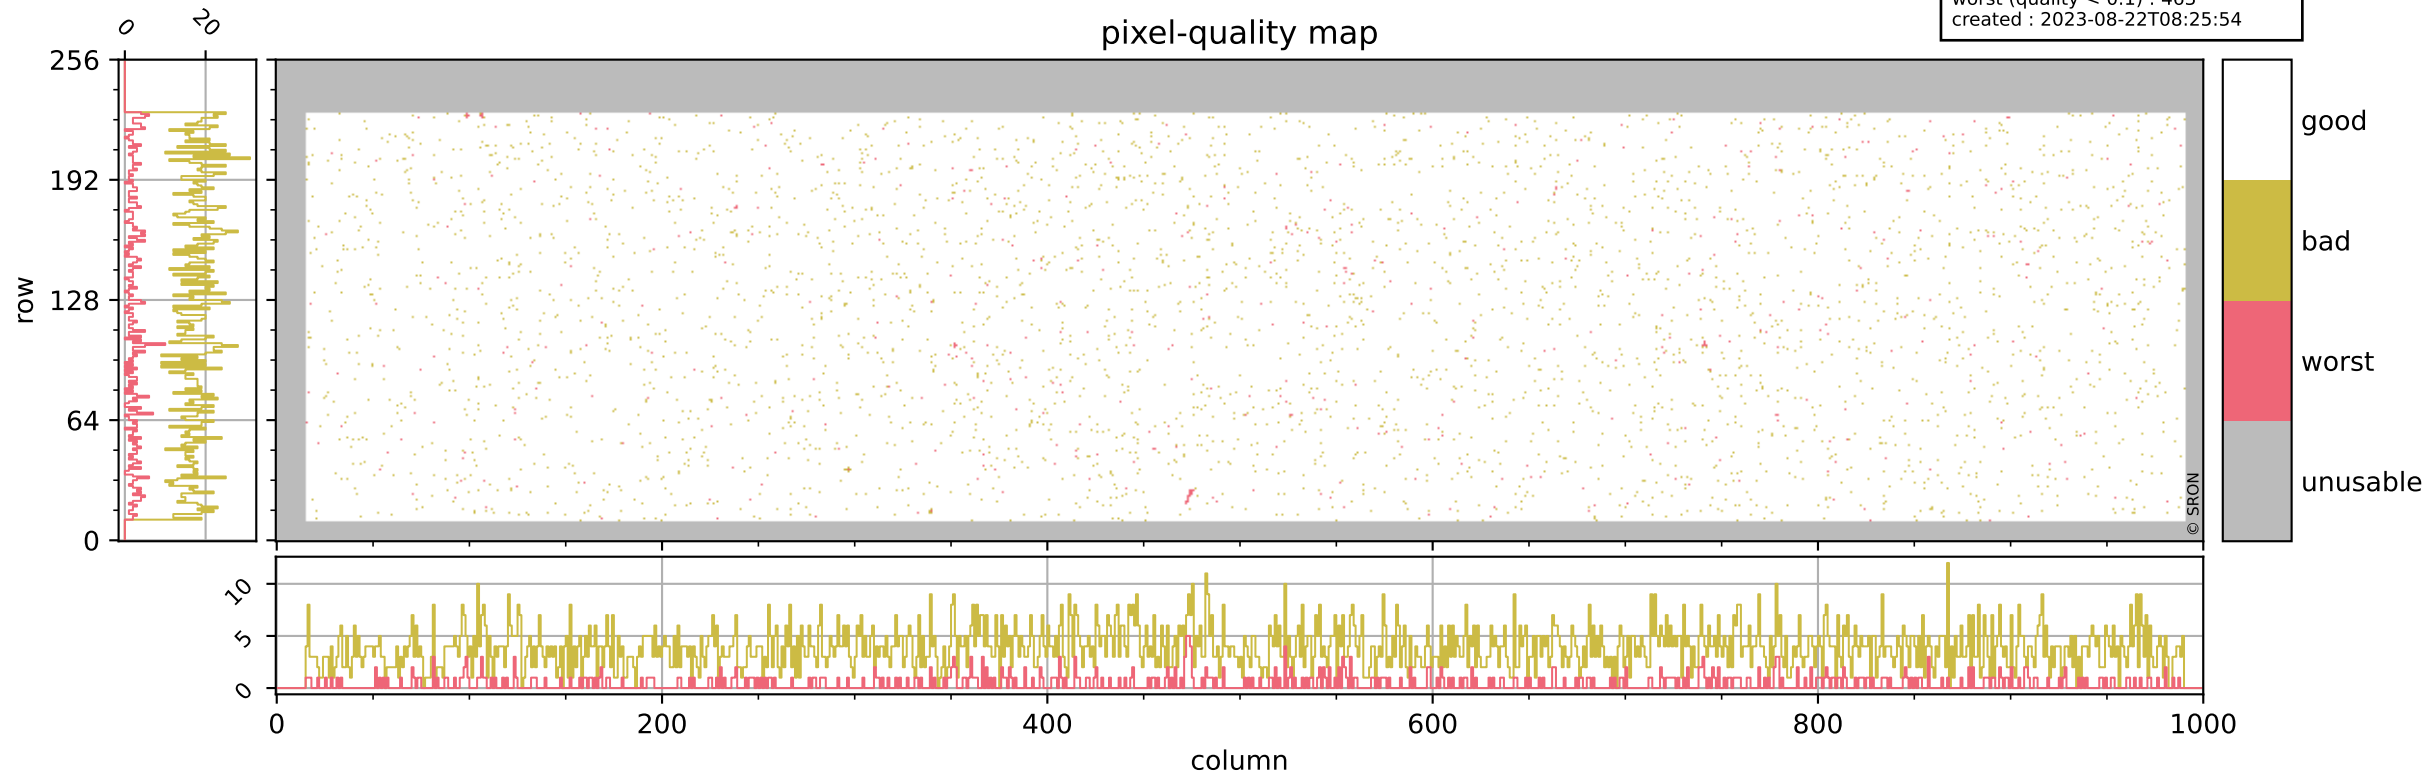

Tropomi SWIR pixel quality (official)

orbits : 19 in [20167, 20212]
coverage : 2021-09-04 / 2021-09-07
bad (quality < 0.8) : 3845
worst (quality < 0.1) : 463
created : 2023-08-22T08:25:54

pixel-quality map

Tropomi SWIR pixel quality (official)

orbits : 19 in [20167, 20212]
coverage : 2021-09-04 / 2021-09-07
bad (quality < 0.8) : 292
worst (quality < 0.1) : 114
created : 2023-08-22T08:25:54

pixel-quality map (dark)

Tropomi SWIR pixel quality (official)

orbits : 19 in [20167, 20212]
coverage : 2021-09-04 / 2021-09-07
bad (quality < 0.8) : 3591
worst (quality < 0.1) : 382
created : 2023-08-22T08:25:55

pixel-quality map (noise average)

Tropomi SWIR pixel quality (official)

orbits : 19 in [20167, 20212]
coverage : 2021-09-04 / 2021-09-07
to good : 367
good to bad : 1711
to worst : 253
created : 2023-08-22T08:25:55

total quality compared with SWIR pixel-quality CKD