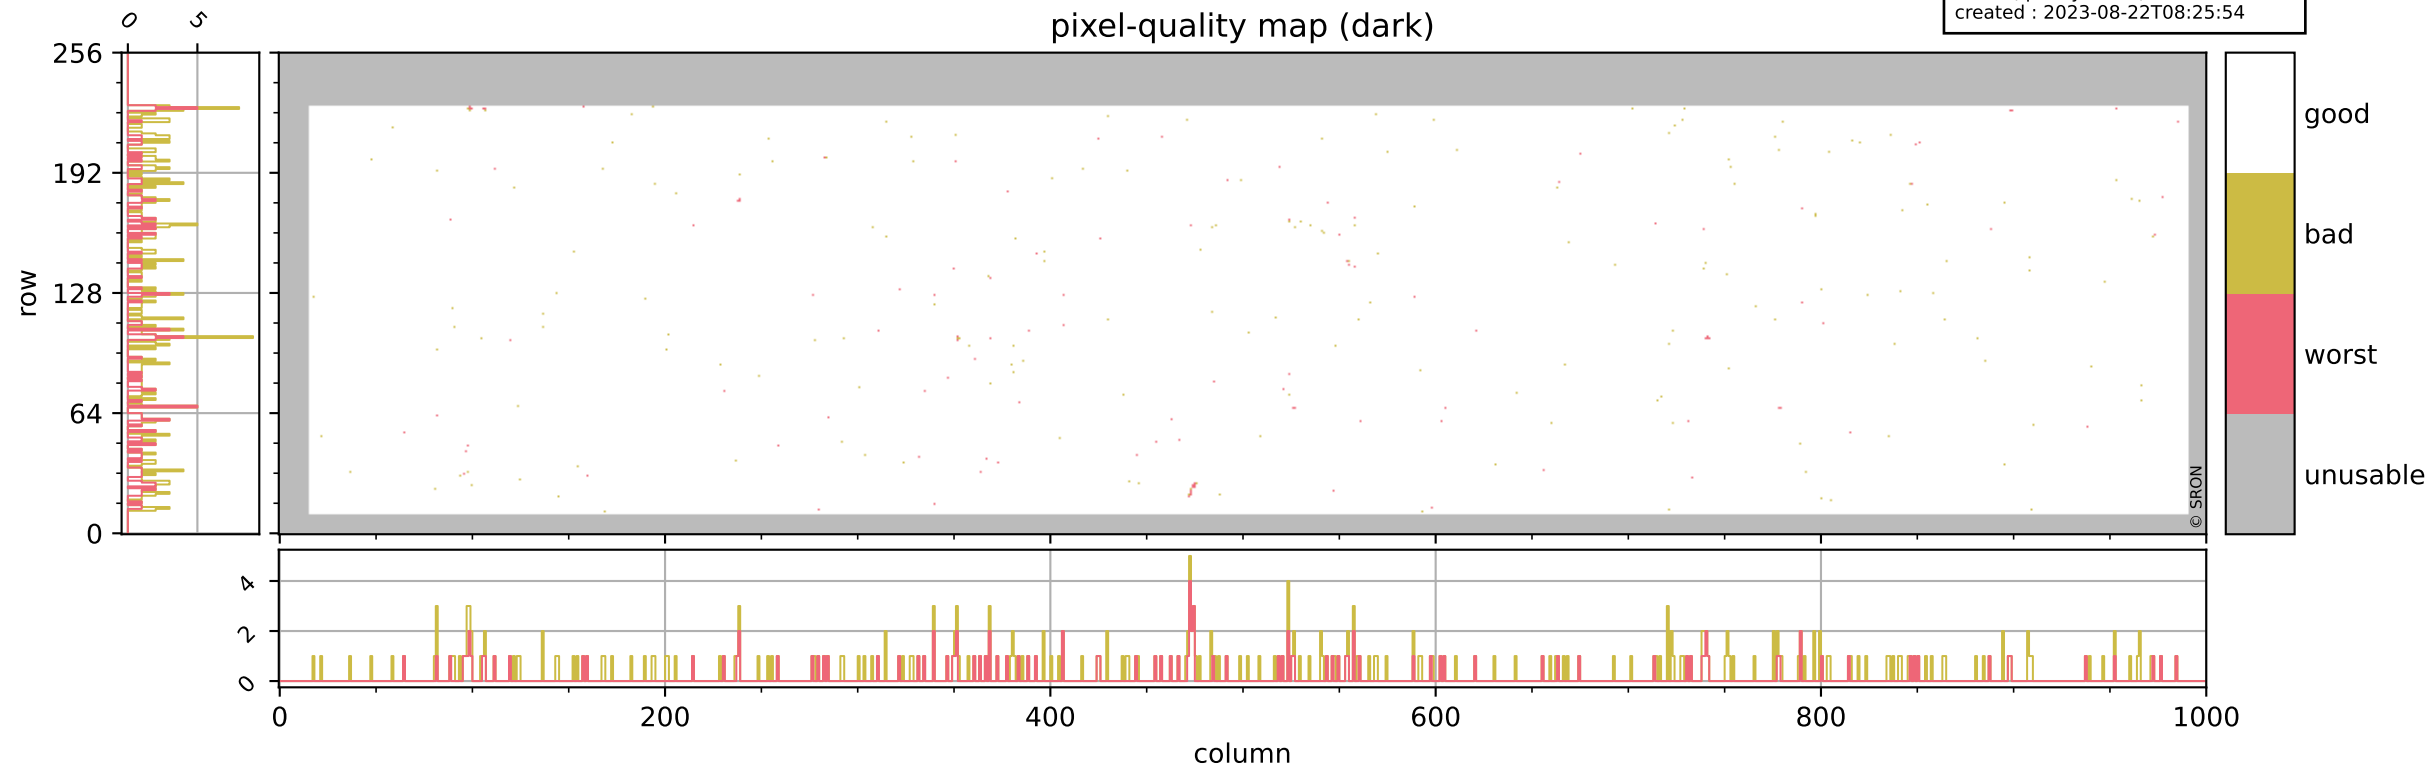

Tropomi SWIR pixel quality (official)

orbits : 19 in [20167, 20212]
coverage : 2021-09-04 / 2021-09-07
bad (quality < 0.8) : 3845
worst (quality < 0.1) : 463
created : 2023-08-22T08:25:54

pixel-quality map

Tropomi SWIR pixel quality (official)

orbits : 19 in [20167, 20212]
coverage : 2021-09-04 / 2021-09-07
bad (quality < 0.8) : 292
worst (quality < 0.1) : 114
created : 2023-08-22T08:25:54

pixel-quality map (dark)

Tropomi SWIR pixel quality (official)

orbits : 19 in [20167, 20212]
coverage : 2021-09-04 / 2021-09-07
bad (quality < 0.8) : 3591
worst (quality < 0.1) : 382
created : 2023-08-22T08:25:55

pixel-quality map (noise average)

Tropomi SWIR pixel quality (official)

orbits : 19 in [20167, 20212]
coverage : 2021-09-04 / 2021-09-07
to good : 367
good to bad : 1711
to worst : 253
created : 2023-08-22T08:25:55

total quality compared with SWIR pixel-quality CKD