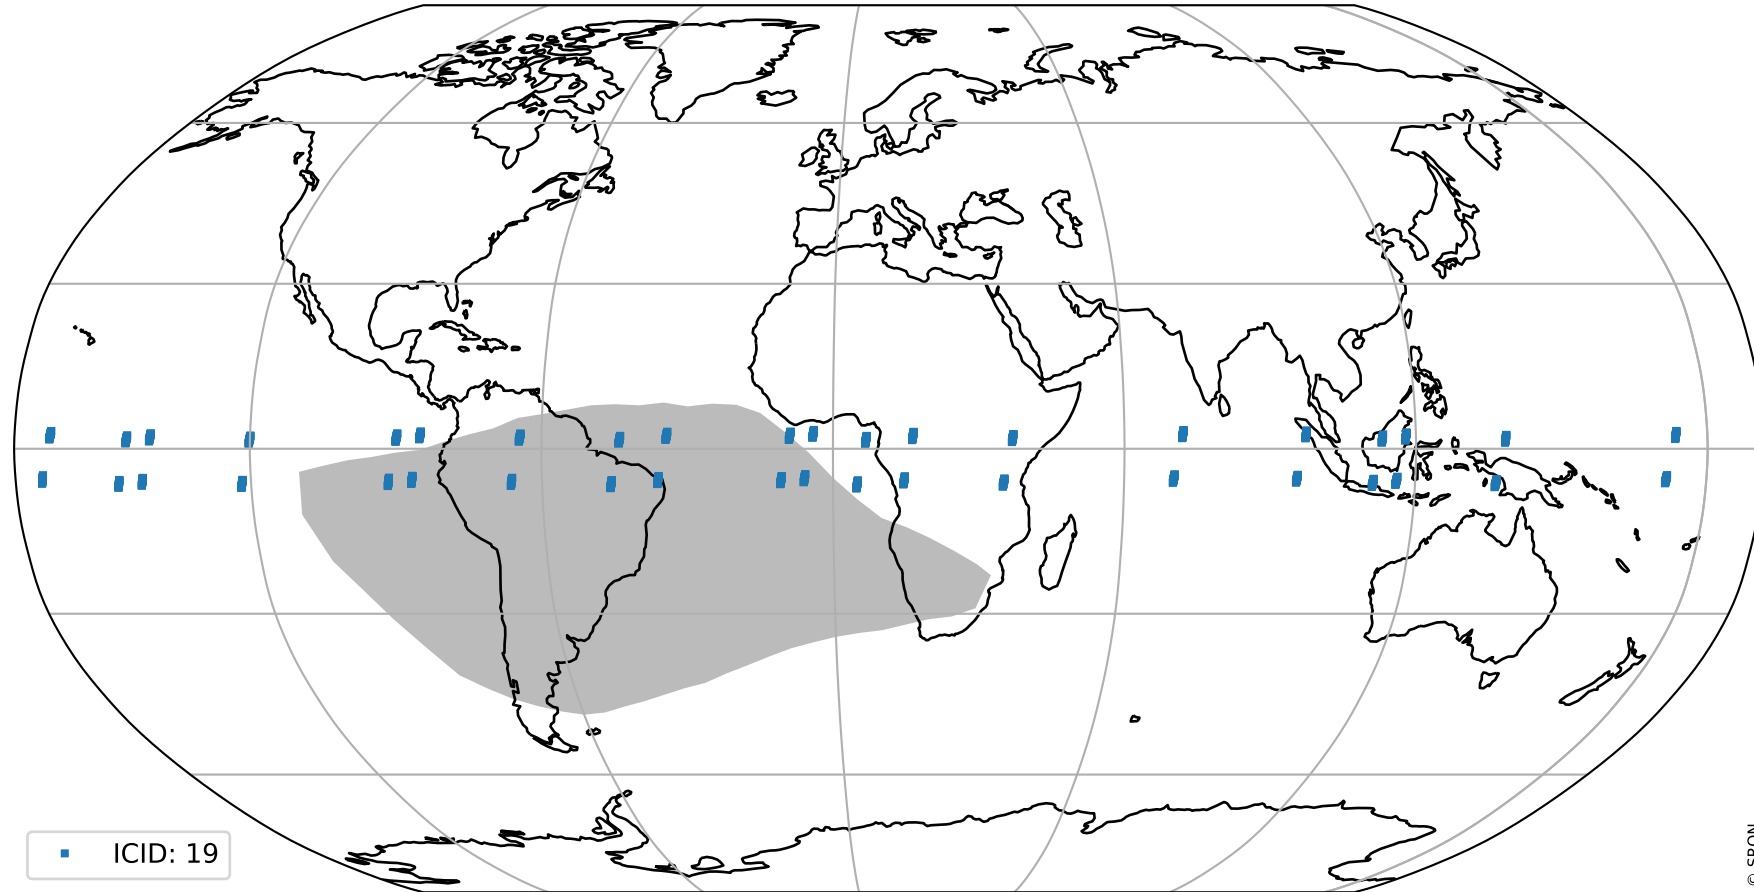

orbits : 20 in [20182, 20227]
coverage : 2021-09-04 / 2021-09-08
bad (quality < 0.8) : 3531
worst (quality < 0.1) : 382
created : 2023-08-22T08:25:57

pixel-quality map (noise average)

Tropomi SWIR pixel quality (official)

orbits : 20 in [20182, 20227]
coverage : 2021-09-04 / 2021-09-08
to good : 368
good to bad : 1654
to worst : 255
created : 2023-08-22T08:25:57

total quality compared with SWIR pixel-quality CKD

Tropomi SWIR pixel quality (official)

orbits : 20 in [20182, 20227]
coverage : 2021-09-04 / 2021-09-08
created : 2023-08-22T08:25:57

Histograms of pixel-quality

Tropomi SWIR pixel quality (official) ground-tracks of Sentinel-5P

orbits : 20 in [20182, 20227]
coverage : 2021-09-04 / 2021-09-08
created : 2023-08-22T08:25:58

Tropomi SWIR pixel quality (official)

orbits : [2827, 20227]
coverage : 2018-04-30 / 2021-09-08
created : 2023-08-22T08:25:58

trend of pixel quality & temperatures