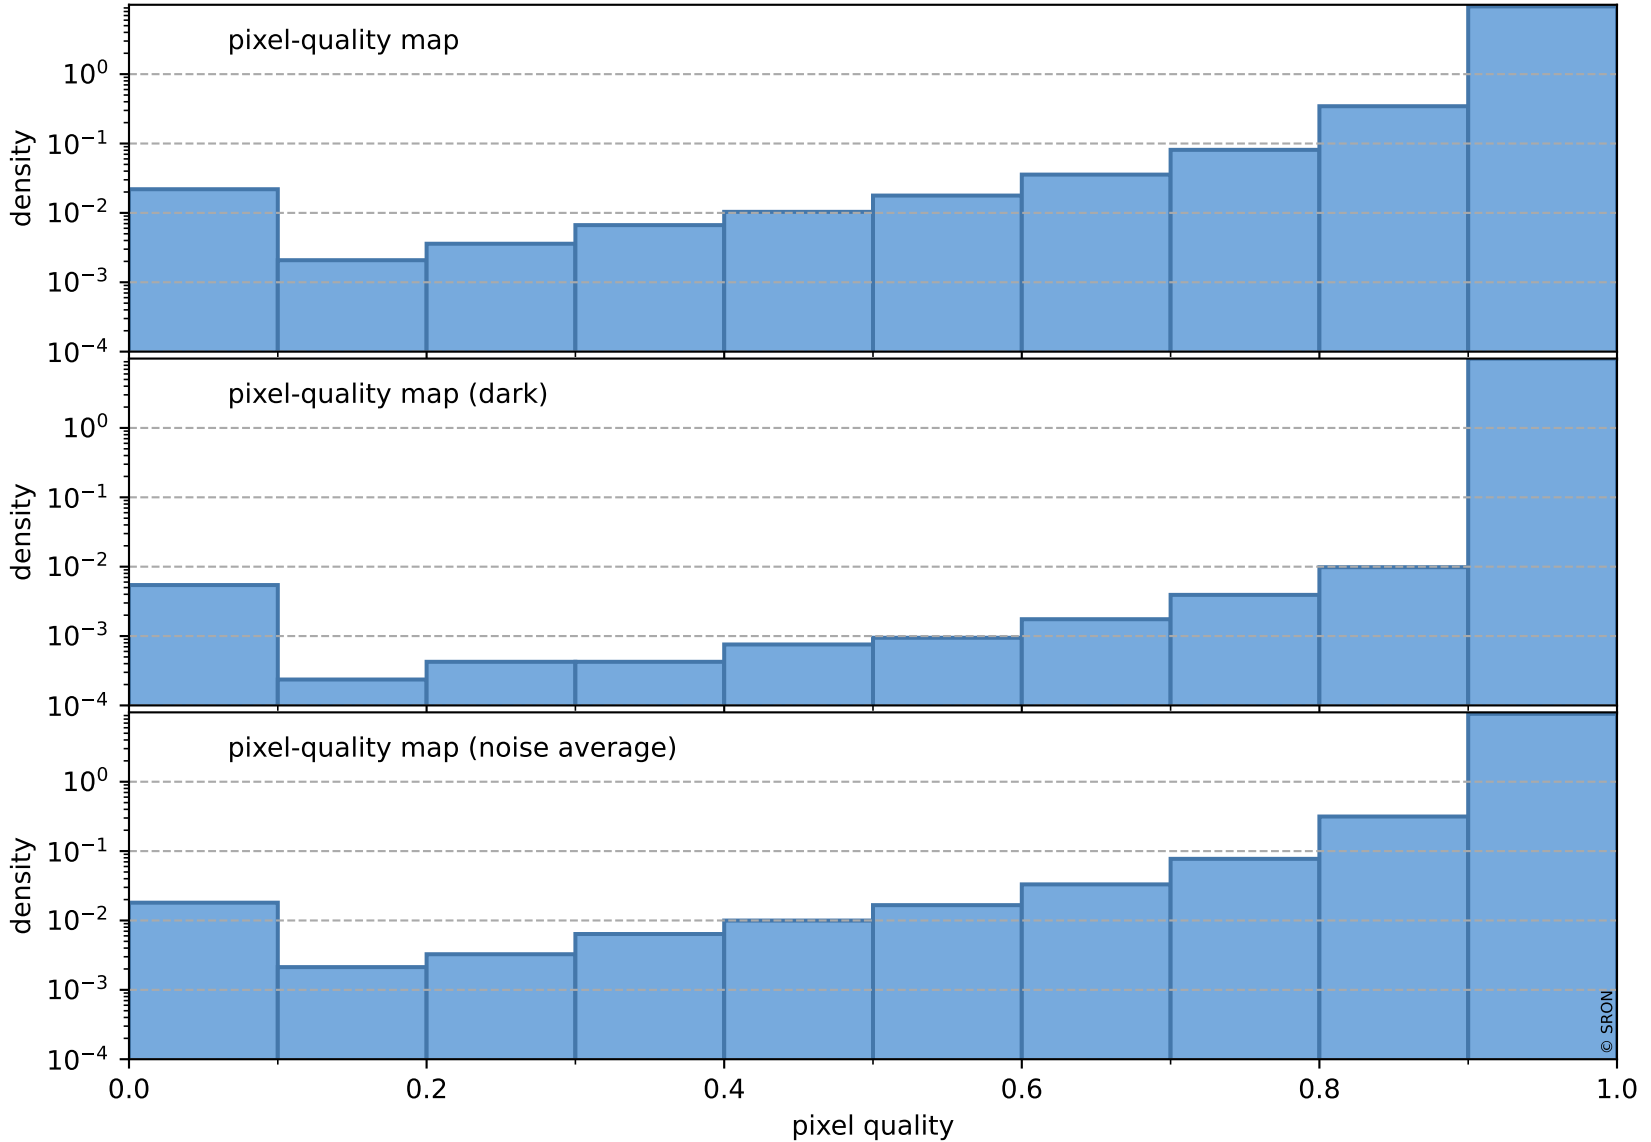

orbits : 20 in [20182, 20227]
coverage : 2021-09-04 / 2021-09-08
to good : 368
good to bad : 1654
to worst : 255
created : 2023-08-22T08:25:57

total quality compared with SWIR pixel-quality CKD

Tropomi SWIR pixel quality (official)

orbits : 20 in [20182, 20227]
coverage : 2021-09-04 / 2021-09-08
created : 2023-08-22T08:25:57

Histograms of pixel-quality

Tropomi SWIR pixel quality (official) ground-tracks of Sentinel-5P

orbits : 20 in [20182, 20227]
coverage : 2021-09-04 / 2021-09-08
created : 2023-08-22T08:25:58

Tropomi SWIR pixel quality (official)

orbits : [2827, 20227]
coverage : 2018-04-30 / 2021-09-08
created : 2023-08-22T08:25:58

trend of pixel quality & temperatures