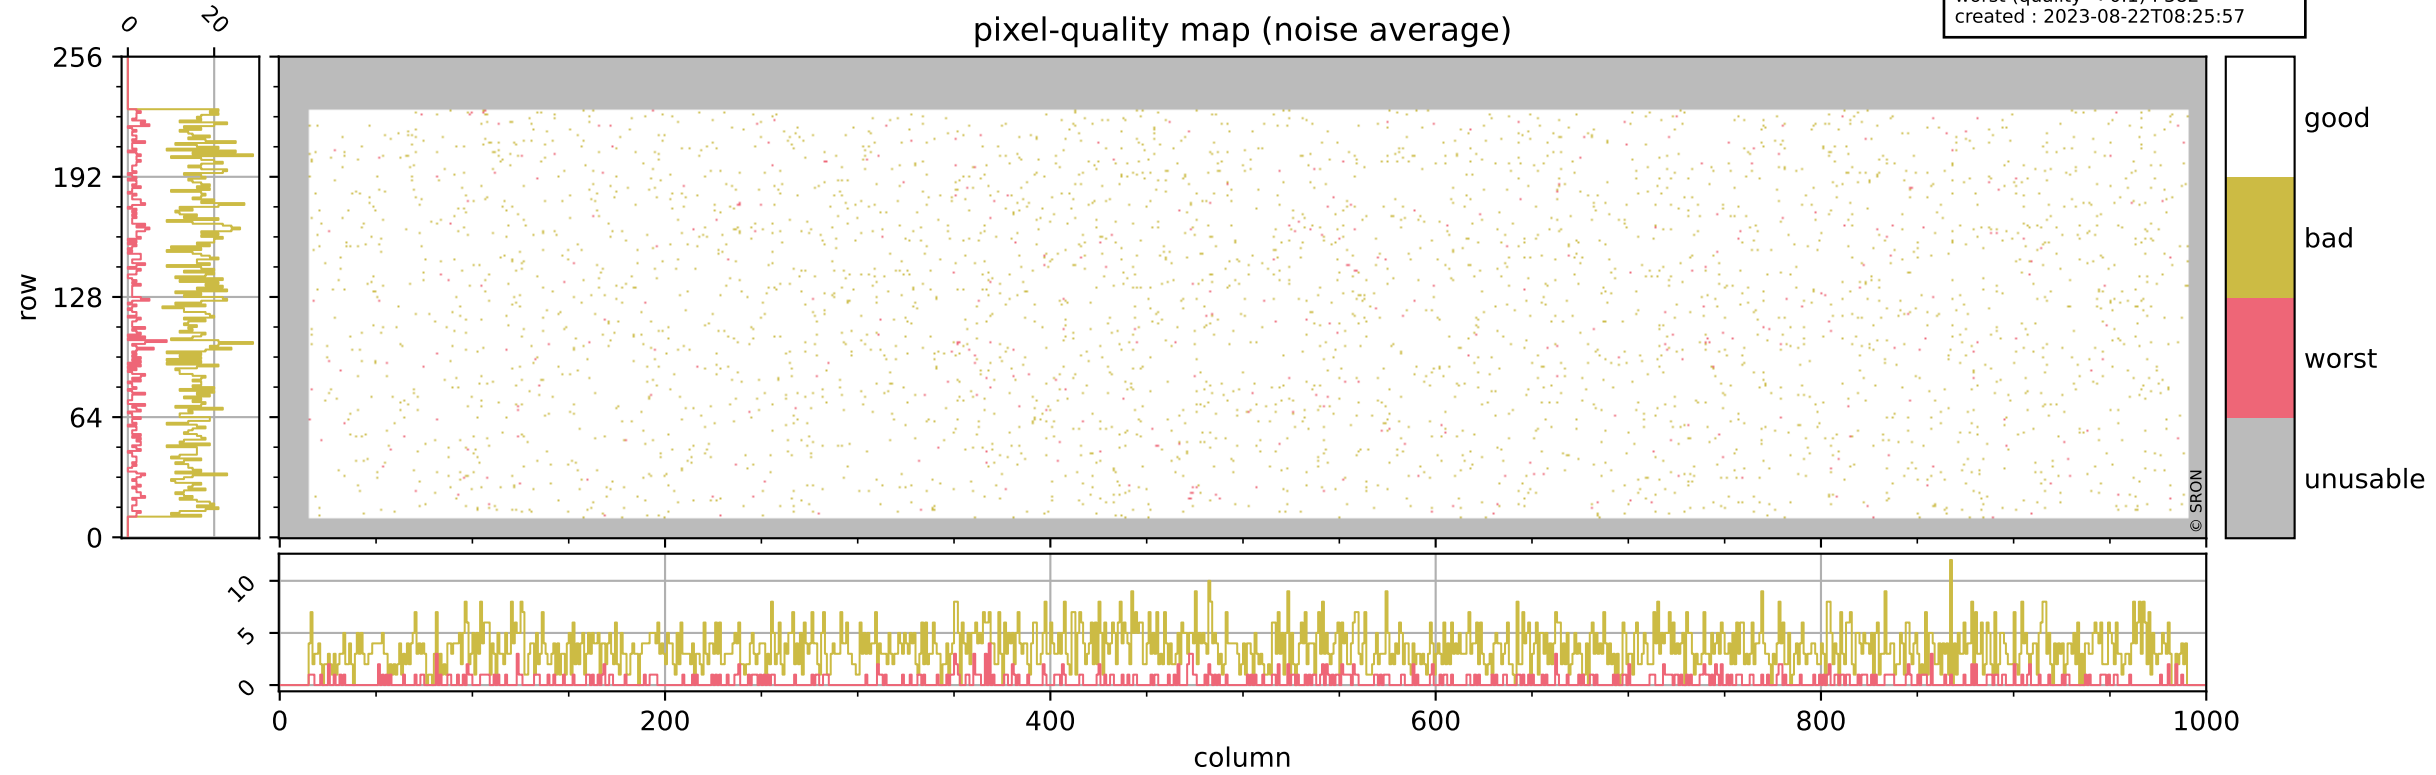

Tropomi SWIR pixel quality (official)

orbits : 20 in [20182, 20227]
coverage : 2021-09-04 / 2021-09-08
bad (quality < 0.8) : 294
worst (quality < 0.1) : 115
created : 2023-08-22T08:25:57

Tropomi SWIR pixel quality (official)

orbits : 20 in [20182, 20227]
coverage : 2021-09-04 / 2021-09-08
bad (quality < 0.8) : 3531
worst (quality < 0.1) : 382
created : 2023-08-22T08:25:57

pixel-quality map (noise average)

Tropomi SWIR pixel quality (official)

orbits : 20 in [20182, 20227]
coverage : 2021-09-04 / 2021-09-08
to good : 368
good to bad : 1654
to worst : 255
created : 2023-08-22T08:25:57

total quality compared with SWIR pixel-quality CKD

Tropomi SWIR pixel quality (official)

orbits : 20 in [20182, 20227]
coverage : 2021-09-04 / 2021-09-08
created : 2023-08-22T08:25:57

Histograms of pixel-quality

Tropomi SWIR pixel quality (official) ground-tracks of Sentinel-5P

orbits : 20 in [20182, 20227]
coverage : 2021-09-04 / 2021-09-08
created : 2023-08-22T08:25:58