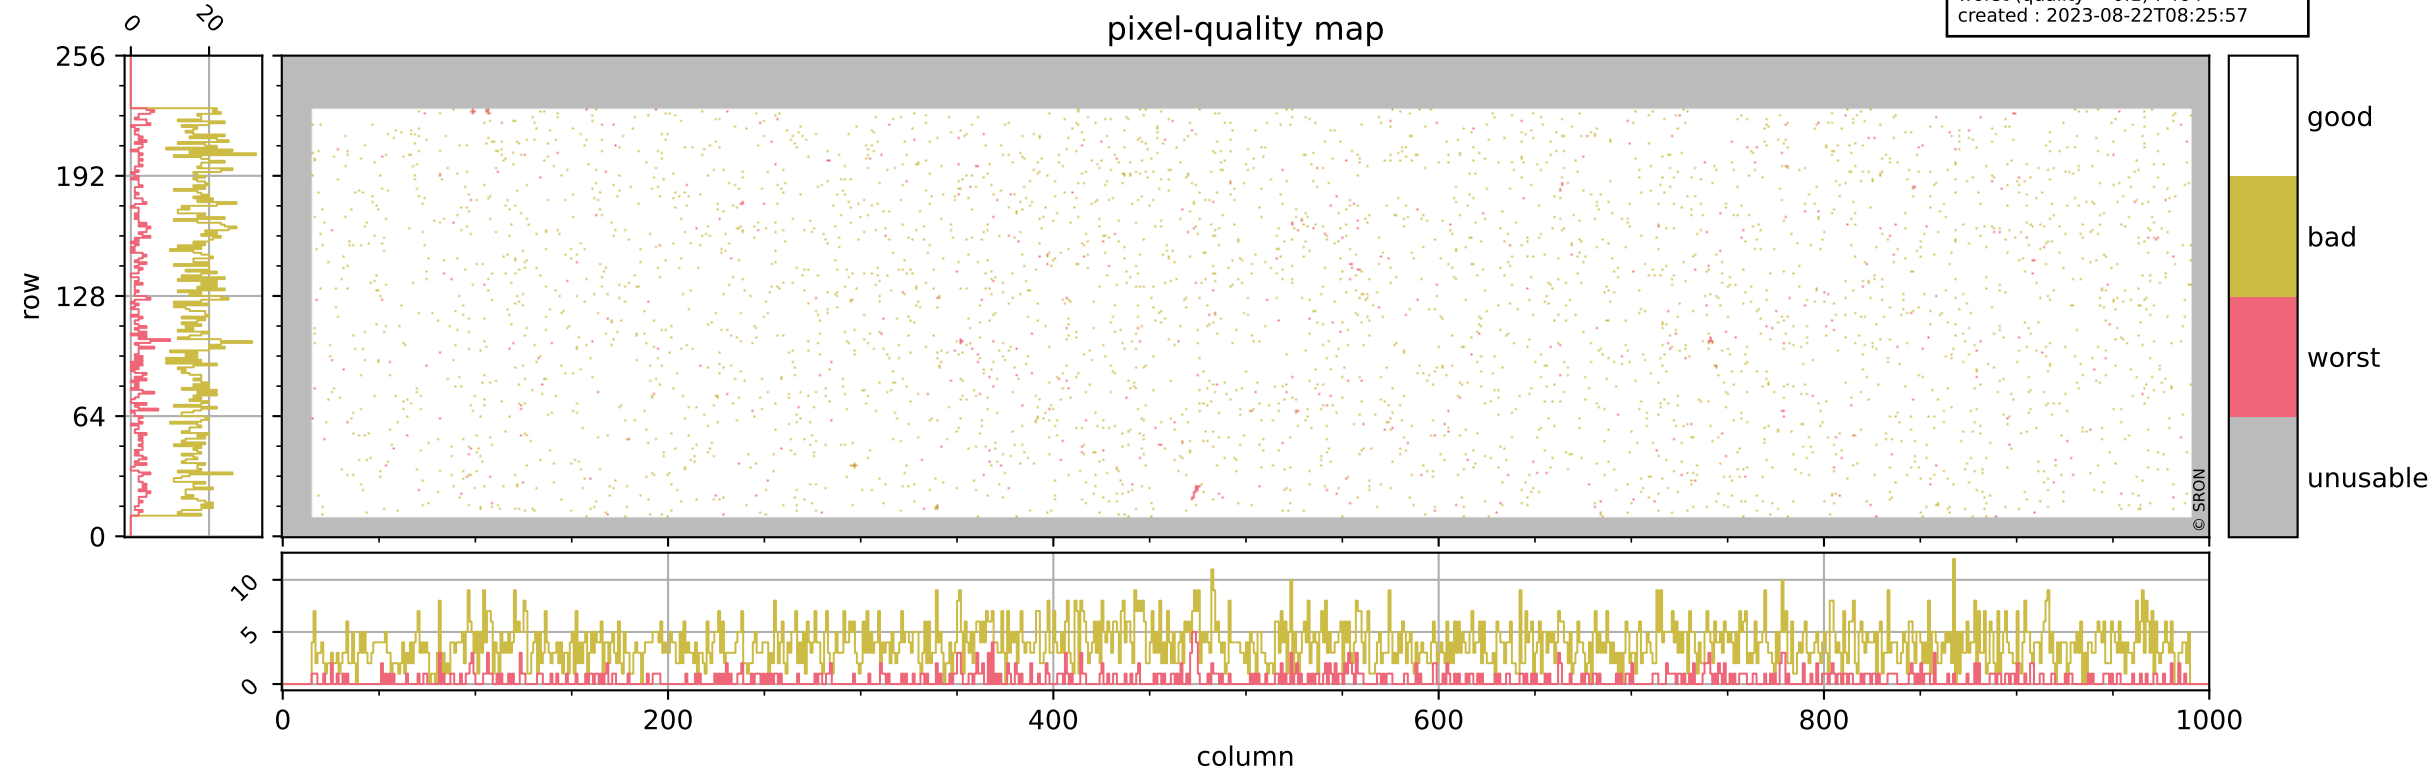

Tropomi SWIR pixel quality (official)

orbits : 20 in [20182, 20227]
coverage : 2021-09-04 / 2021-09-08
bad (quality < 0.8) : 3789
worst (quality < 0.1) : 464
created : 2023-08-22T08:25:57

pixel-quality map

Tropomi SWIR pixel quality (official)

orbits : 20 in [20182, 20227]
coverage : 2021-09-04 / 2021-09-08
bad (quality < 0.8) : 294
worst (quality < 0.1) : 115
created : 2023-08-22T08:25:57

Tropomi SWIR pixel quality (official)

orbits : 20 in [20182, 20227]
coverage : 2021-09-04 / 2021-09-08
bad (quality < 0.8) : 3531
worst (quality < 0.1) : 382
created : 2023-08-22T08:25:57

pixel-quality map (noise average)

Tropomi SWIR pixel quality (official)

orbits : 20 in [20182, 20227]
coverage : 2021-09-04 / 2021-09-08
created : 2023-08-22T08:25:57

Histograms of pixel-quality

Tropomi SWIR pixel quality (official) ground-tracks of Sentinel-5P

orbits : 20 in [20182, 20227]
coverage : 2021-09-04 / 2021-09-08
created : 2023-08-22T08:25:58