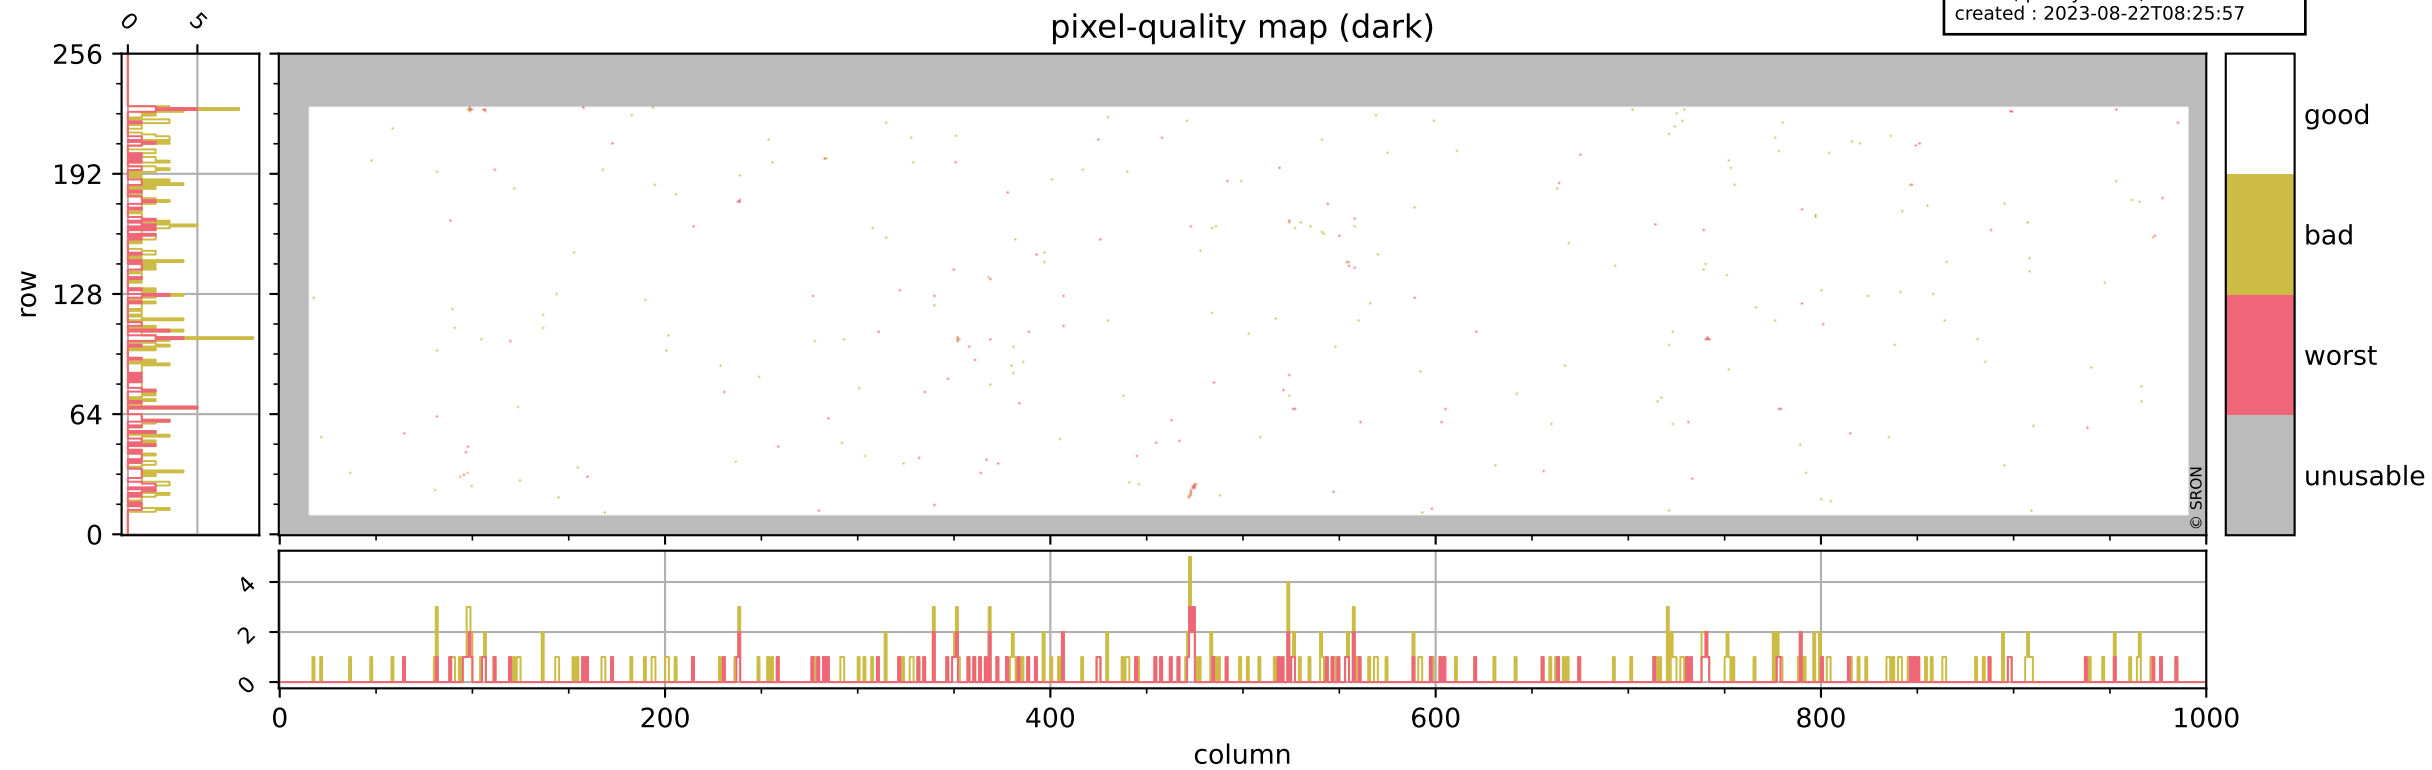

Tropomi SWIR pixel quality (official)

orbits : 20 in [20182, 20227]
coverage : 2021-09-04 / 2021-09-08
bad (quality < 0.8) : 3789
worst (quality < 0.1) : 464
created : 2023-08-22T08:25:57

pixel-quality map

Tropomi SWIR pixel quality (official)

orbits : 20 in [20182, 20227]
coverage : 2021-09-04 / 2021-09-08
bad (quality < 0.8) : 294
worst (quality < 0.1) : 115
created : 2023-08-22T08:25:57

Tropomi SWIR pixel quality (official)

orbits : 20 in [20182, 20227]
coverage : 2021-09-04 / 2021-09-08
bad (quality < 0.8) : 3531
worst (quality < 0.1) : 382
created : 2023-08-22T08:25:57

pixel-quality map (noise average)

Tropomi SWIR pixel quality (official)

orbits : 20 in [20182, 20227]
coverage : 2021-09-04 / 2021-09-08
created : 2023-08-22T08:25:57

Histograms of pixel-quality

Tropomi SWIR pixel quality (official) ground-tracks of Sentinel-5P

orbits : 20 in [20182, 20227]
coverage : 2021-09-04 / 2021-09-08
created : 2023-08-22T08:25:58