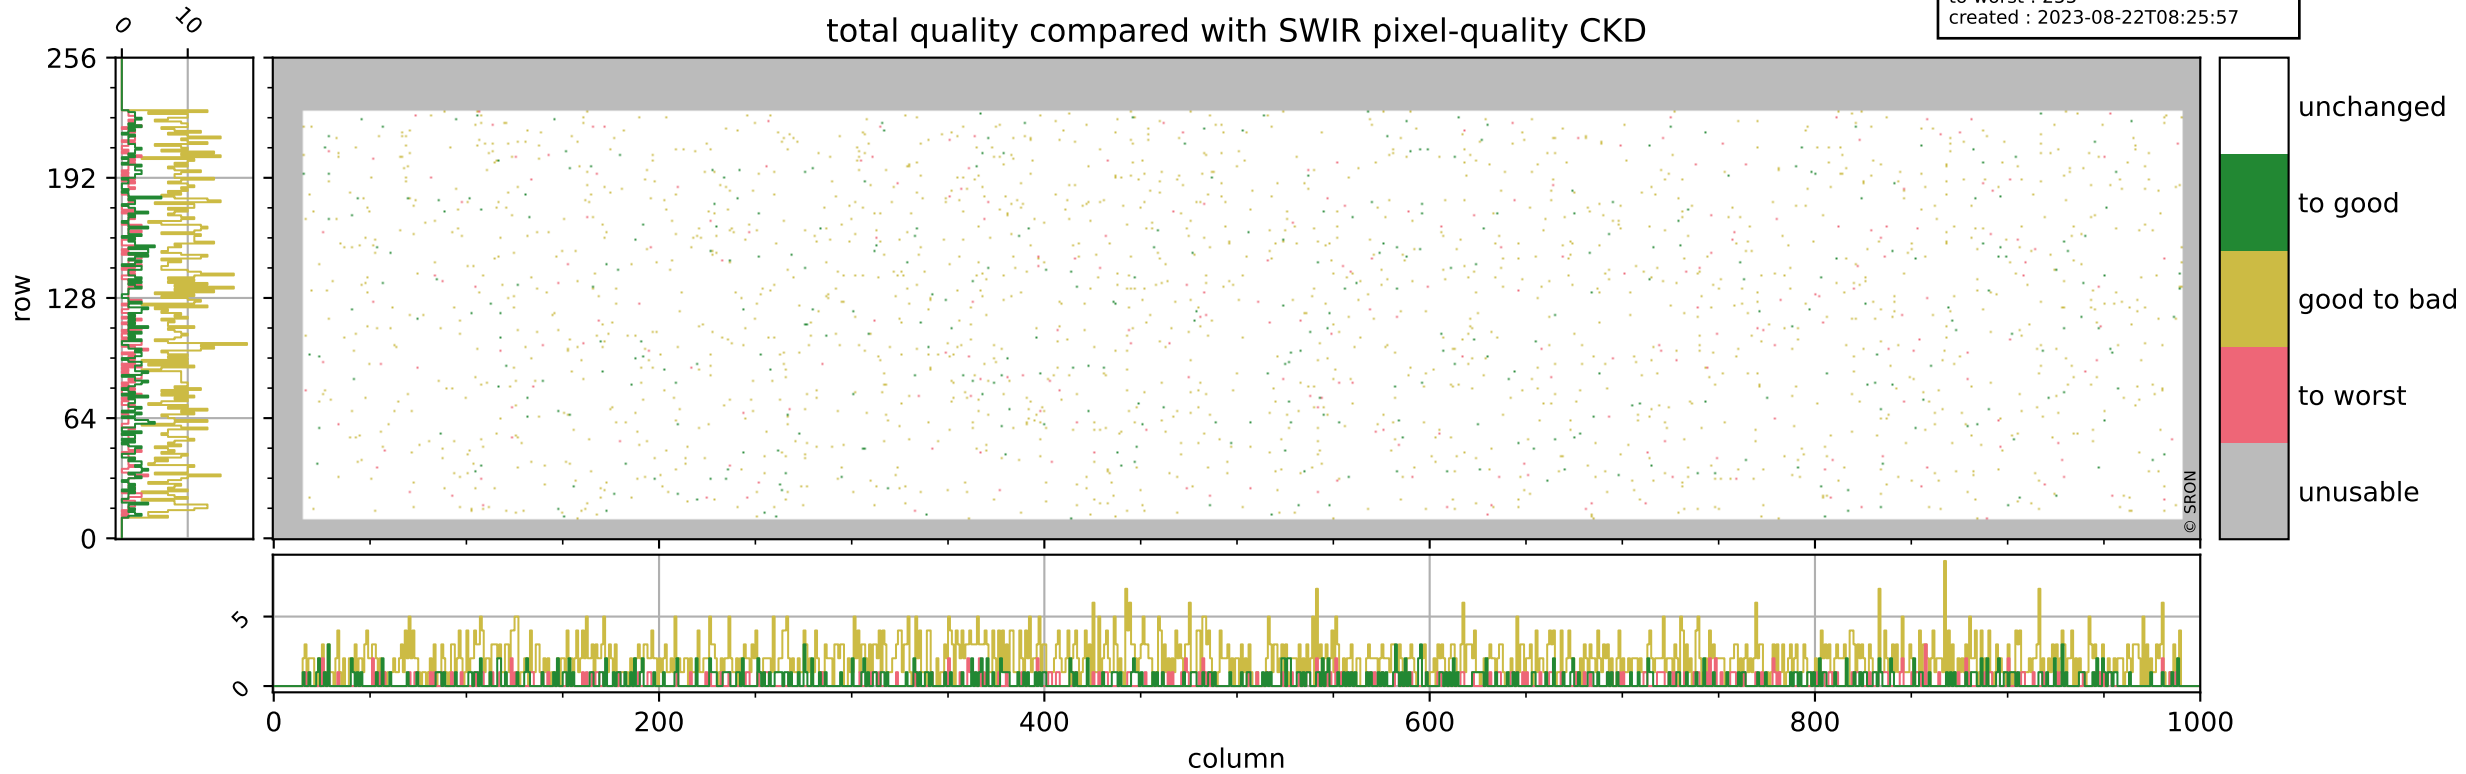

Tropomi SWIR pixel quality (official)

orbits : 20 in [20182, 20227]
coverage : 2021-09-04 / 2021-09-08
bad (quality < 0.8) : 294
worst (quality < 0.1) : 115
created : 2023-08-22T08:25:57

Tropomi SWIR pixel quality (official)

orbits : 20 in [20182, 20227]
coverage : 2021-09-04 / 2021-09-08
bad (quality < 0.8) : 3531
worst (quality < 0.1) : 382
created : 2023-08-22T08:25:57

pixel-quality map (noise average)

Tropomi SWIR pixel quality (official)

orbits : 20 in [20182, 20227]
coverage : 2021-09-04 / 2021-09-08
to good : 368
good to bad : 1654
to worst : 255
created : 2023-08-22T08:25:57

total quality compared with SWIR pixel-quality CKD

Tropomi SWIR pixel quality (official)

orbits : 20 in [20182, 20227]
coverage : 2021-09-04 / 2021-09-08
created : 2023-08-22T08:25:57

Histograms of pixel-quality

Tropomi SWIR pixel quality (official) ground-tracks of Sentinel-5P

orbits : 20 in [20182, 20227]
coverage : 2021-09-04 / 2021-09-08
created : 2023-08-22T08:25:58