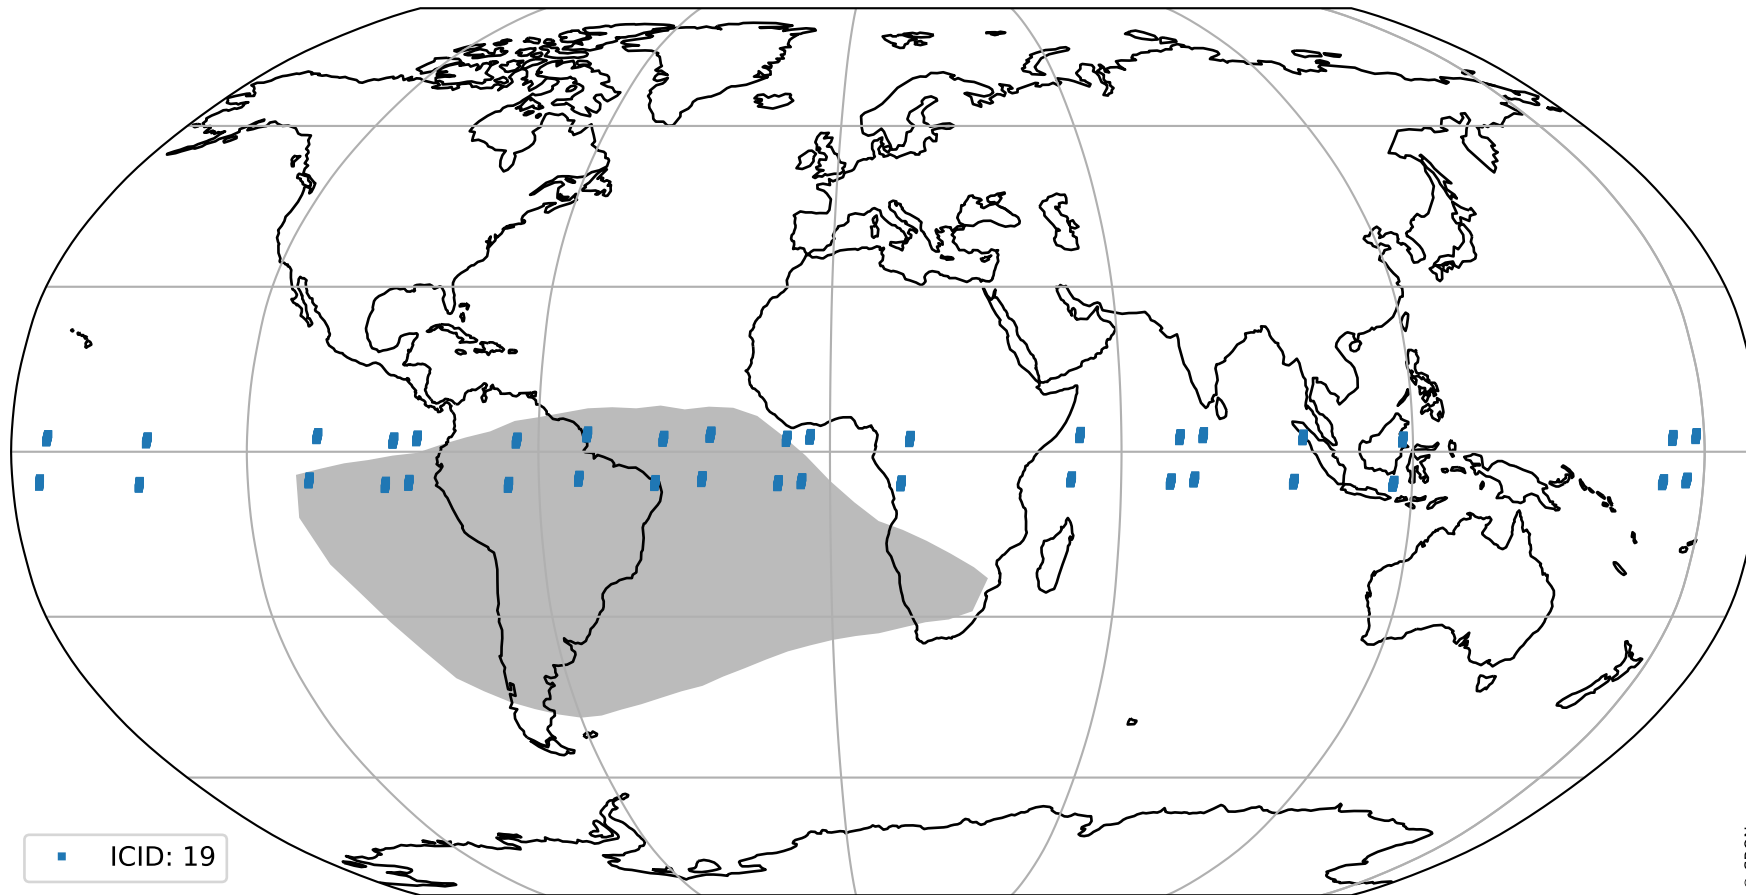

Tropomi SWIR pixel quality (official)

orbits : 19 in [20197, 20242]
coverage : 2021-09-06 / 2021-09-09
to good : 372
good to bad : 1647
to worst : 242
created : 2023-08-22T08:26:00

total quality compared with SWIR pixel-quality CKD

Tropomi SWIR pixel quality (official)

orbits : 19 in [20197, 20242]
coverage : 2021-09-06 / 2021-09-09
created : 2023-08-22T08:26:00

Histograms of pixel-quality

Tropomi SWIR pixel quality (official) ground-tracks of Sentinel-5P

orbits : 19 in [20197, 20242]
coverage : 2021-09-06 / 2021-09-09
created : 2023-08-22T08:26:00

Tropomi SWIR pixel quality (official)

orbits : [2827, 20242]
coverage : 2018-04-30 / 2021-09-09
created : 2023-08-22T08:26:01