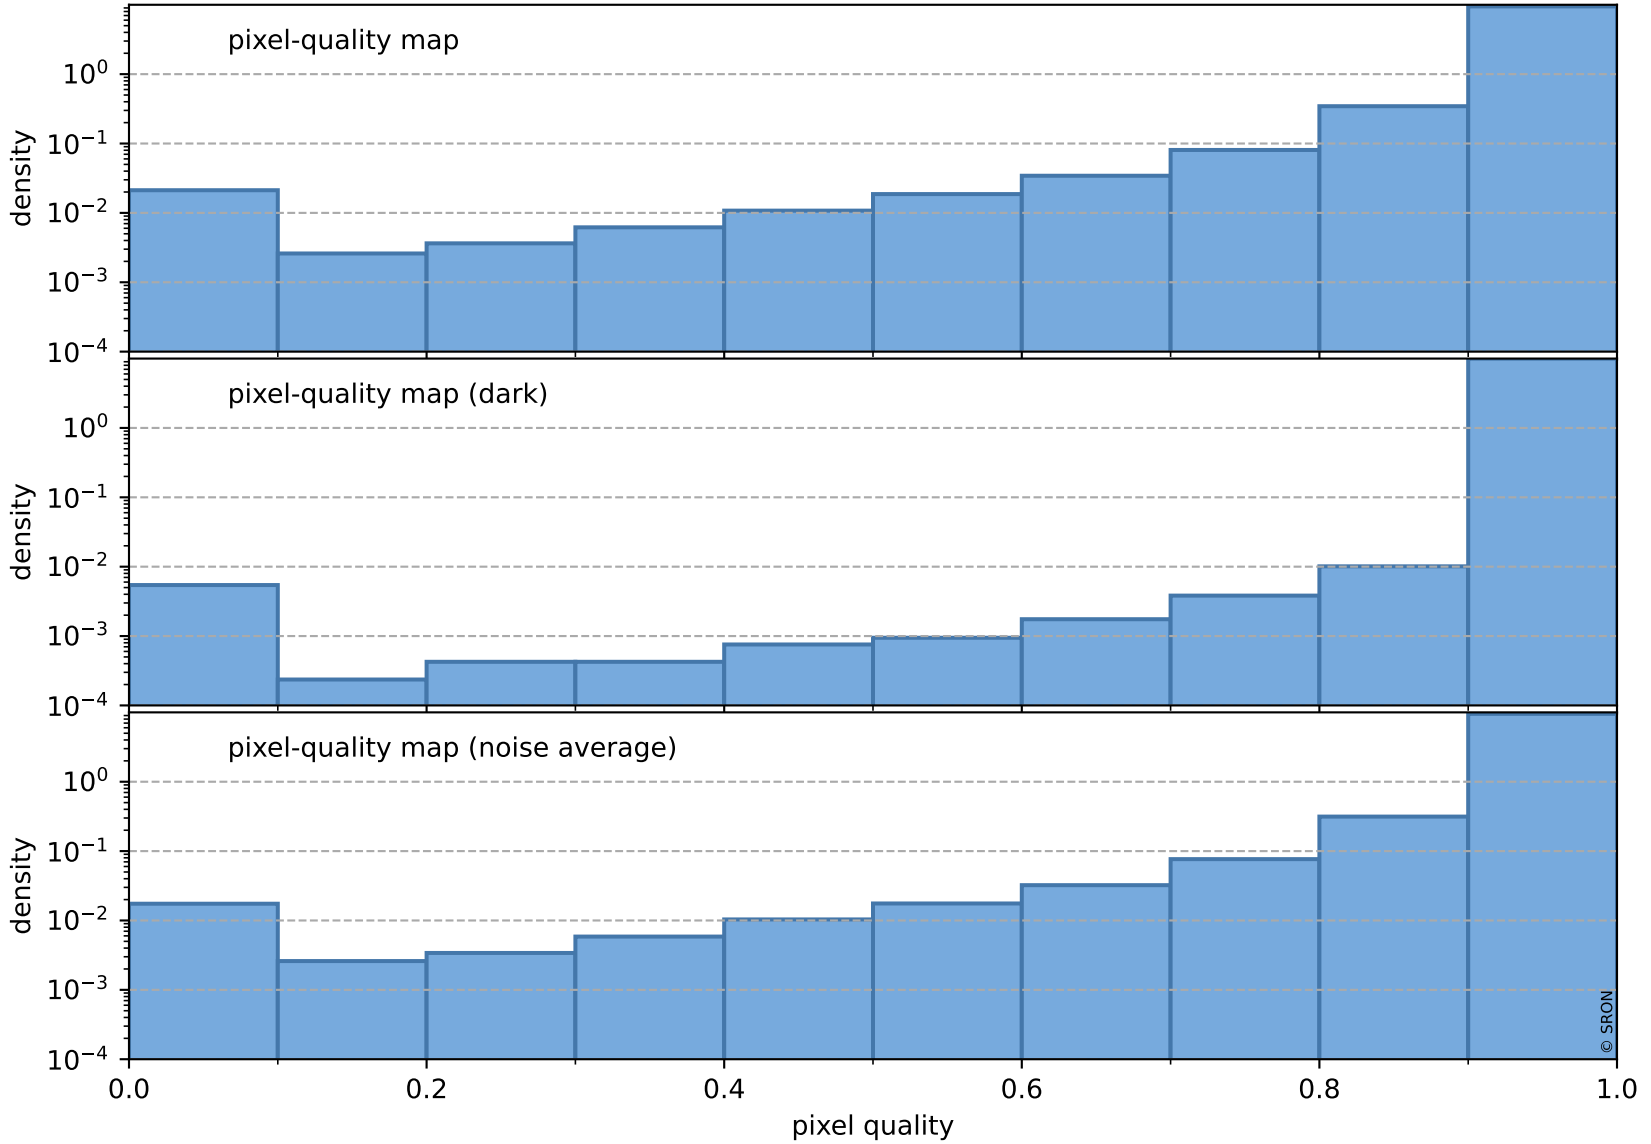

Tropomi SWIR pixel quality (official)

orbits : 19 in [20197, 20242]
coverage : 2021-09-06 / 2021-09-09
to good : 372
good to bad : 1647
to worst : 242
created : 2023-08-22T08:26:00

total quality compared with SWIR pixel-quality CKD

Tropomi SWIR pixel quality (official)

orbits : 19 in [20197, 20242]
coverage : 2021-09-06 / 2021-09-09
created : 2023-08-22T08:26:00

Histograms of pixel-quality

Tropomi SWIR pixel quality (official) ground-tracks of Sentinel-5P

orbits : 19 in [20197, 20242]
coverage : 2021-09-06 / 2021-09-09
created : 2023-08-22T08:26:00

Tropomi SWIR pixel quality (official)

orbits : [2827, 20242]
coverage : 2018-04-30 / 2021-09-09
created : 2023-08-22T08:26:01