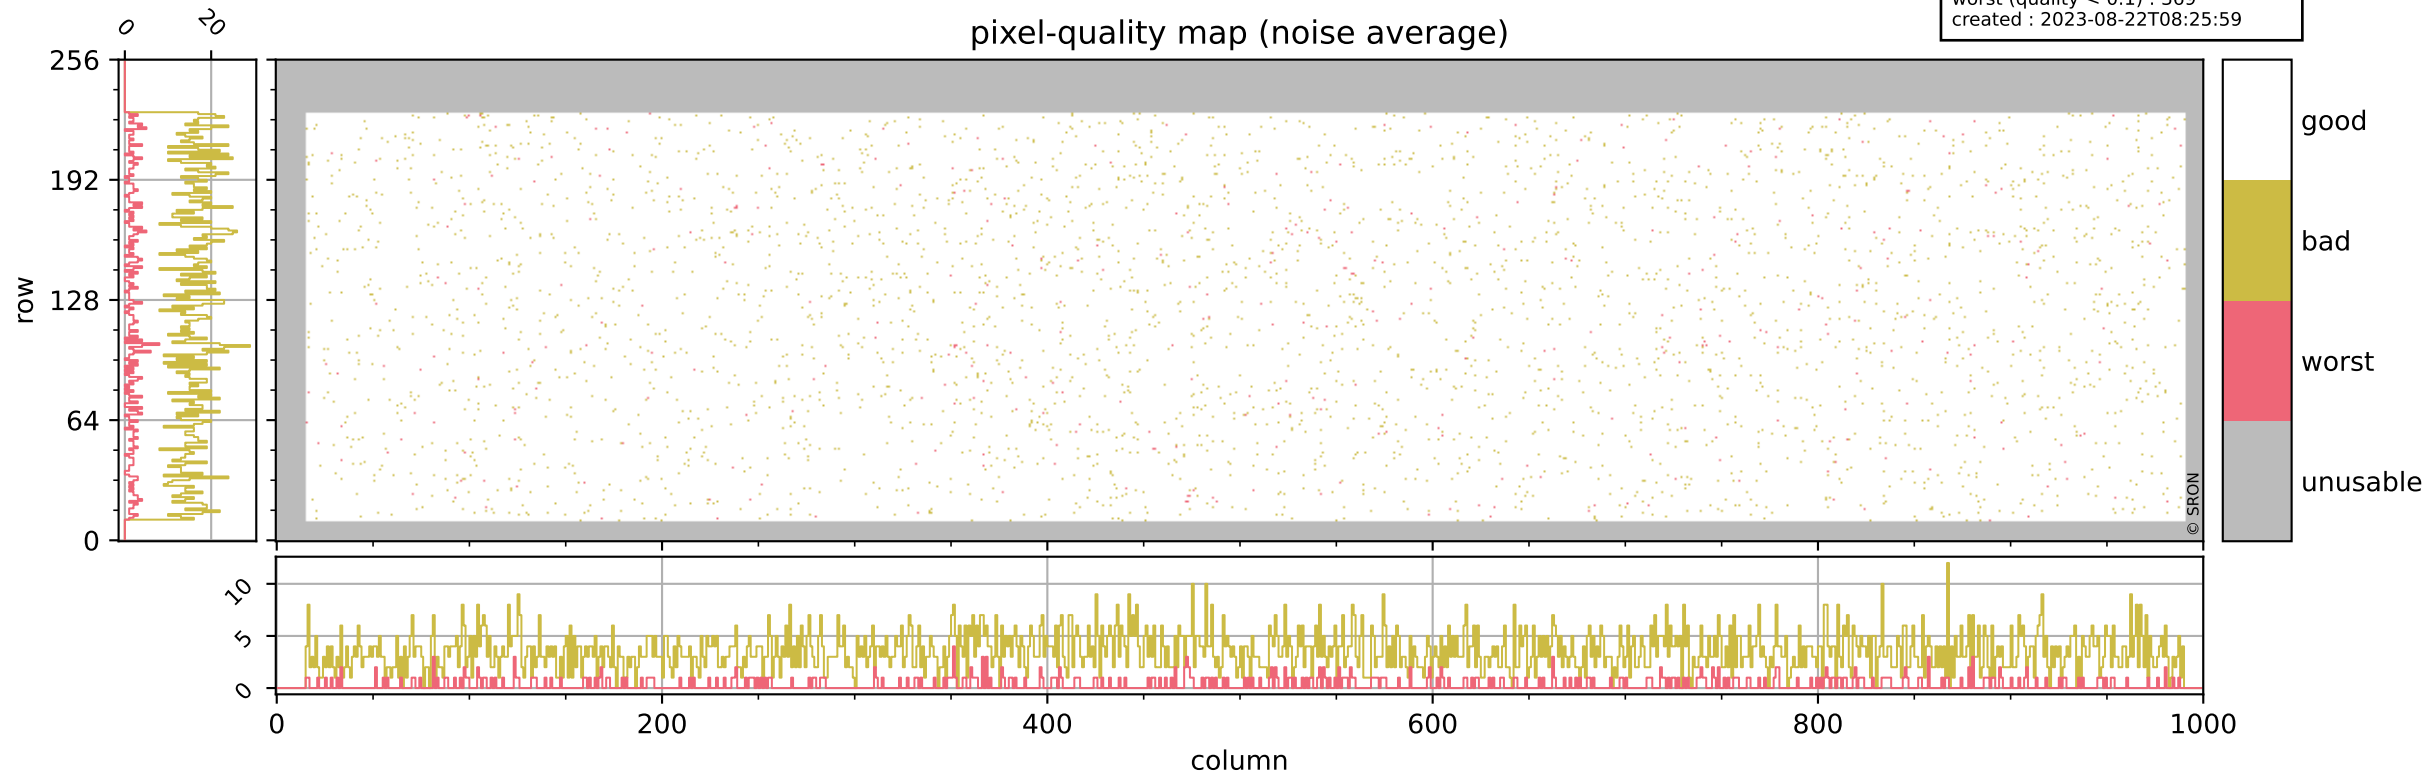

Tropomi SWIR pixel quality (official)

orbits : 19 in [20197, 20242]
coverage : 2021-09-06 / 2021-09-09
bad (quality < 0.8) : 292
worst (quality < 0.1) : 115
created : 2023-08-22T08:25:59

pixel-quality map (dark)

Tropomi SWIR pixel quality (official)

orbits : 19 in [20197, 20242]
coverage : 2021-09-06 / 2021-09-09
bad (quality < 0.8) : 3515
worst (quality < 0.1) : 369
created : 2023-08-22T08:25:59

pixel-quality map (noise average)

Tropomi SWIR pixel quality (official)

orbits : 19 in [20197, 20242]
coverage : 2021-09-06 / 2021-09-09
to good : 372
good to bad : 1647
to worst : 242
created : 2023-08-22T08:26:00

total quality compared with SWIR pixel-quality CKD

Tropomi SWIR pixel quality (official)

orbits : 19 in [20197, 20242]
coverage : 2021-09-06 / 2021-09-09
created : 2023-08-22T08:26:00

Histograms of pixel-quality

Tropomi SWIR pixel quality (official) ground-tracks of Sentinel-5P