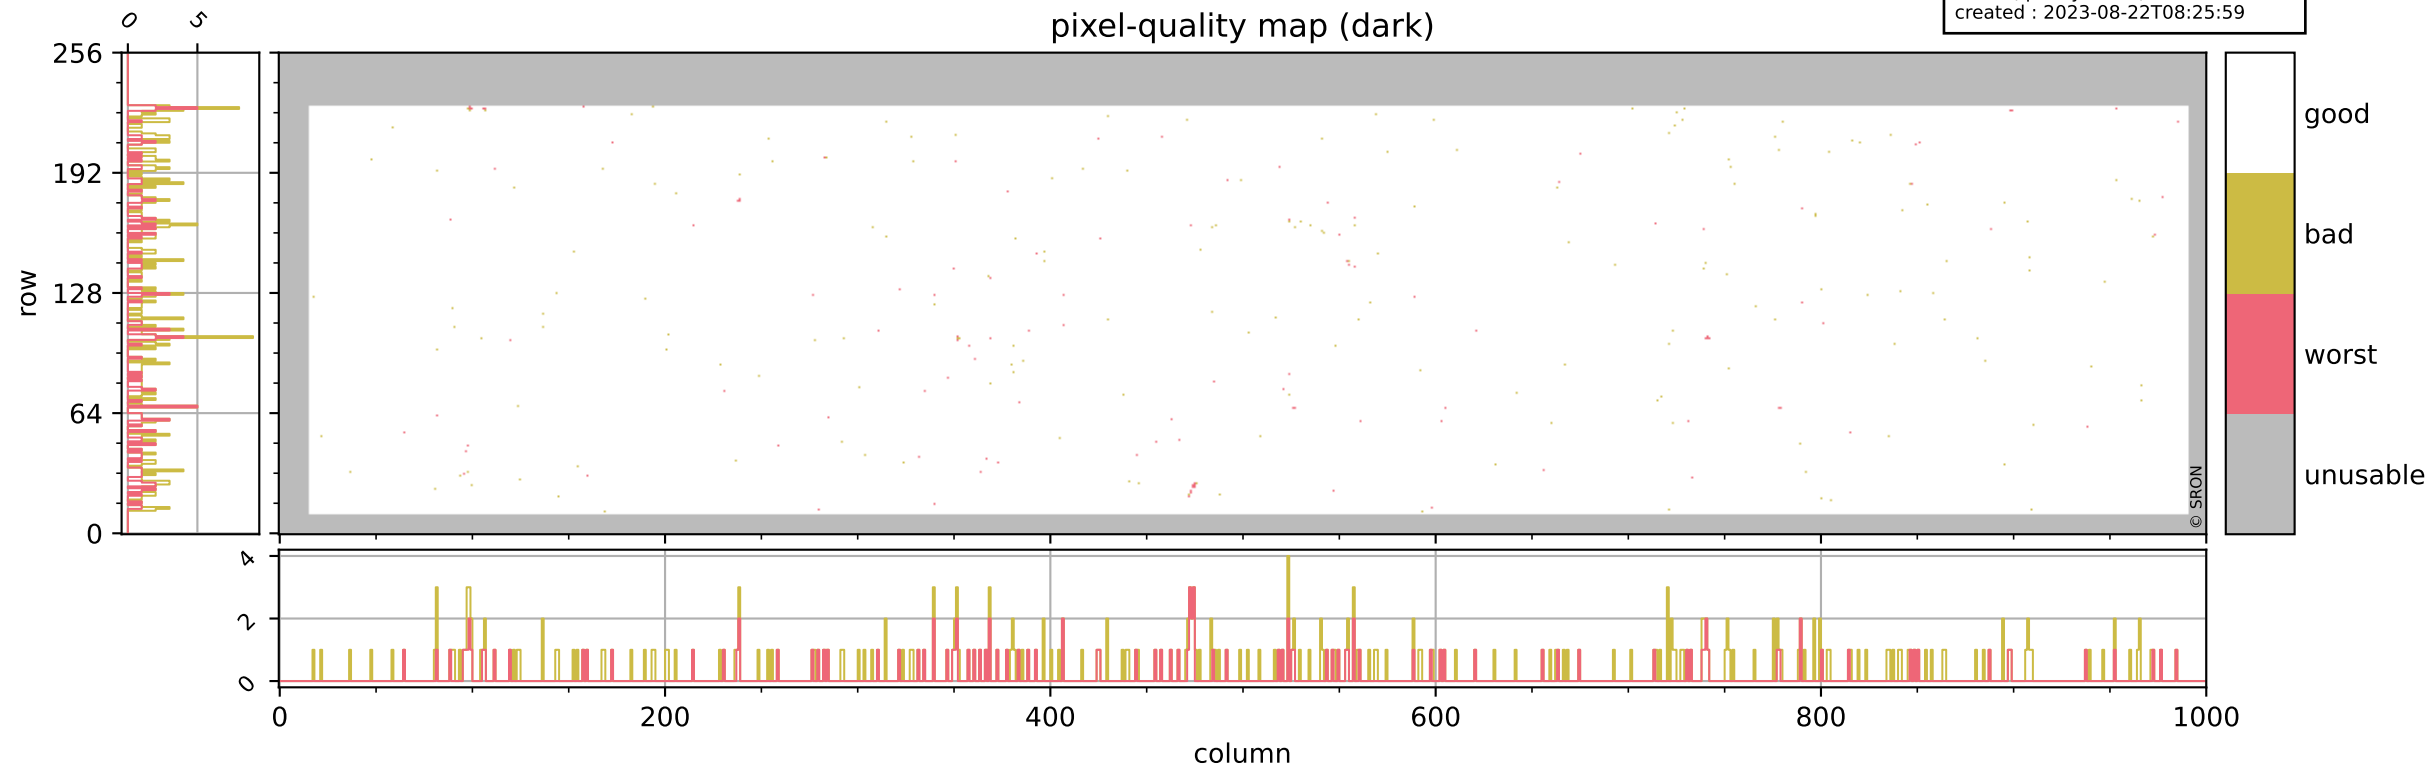

Tropomi SWIR pixel quality (official)

orbits : 19 in [20197, 20242]
coverage : 2021-09-06 / 2021-09-09
bad (quality < 0.8) : 3769
worst (quality < 0.1) : 449
created : 2023-08-22T08:25:59

pixel-quality map

Tropomi SWIR pixel quality (official)

orbits : 19 in [20197, 20242]
coverage : 2021-09-06 / 2021-09-09
bad (quality < 0.8) : 292
worst (quality < 0.1) : 115
created : 2023-08-22T08:25:59

pixel-quality map (dark)

Tropomi SWIR pixel quality (official)

orbits : 19 in [20197, 20242]
coverage : 2021-09-06 / 2021-09-09
bad (quality < 0.8) : 3515
worst (quality < 0.1) : 369
created : 2023-08-22T08:25:59

pixel-quality map (noise average)

Tropomi SWIR pixel quality (official)

orbits : 19 in [20197, 20242]
coverage : 2021-09-06 / 2021-09-09
to good : 372
good to bad : 1647
to worst : 242
created : 2023-08-22T08:26:00

total quality compared with SWIR pixel-quality CKD