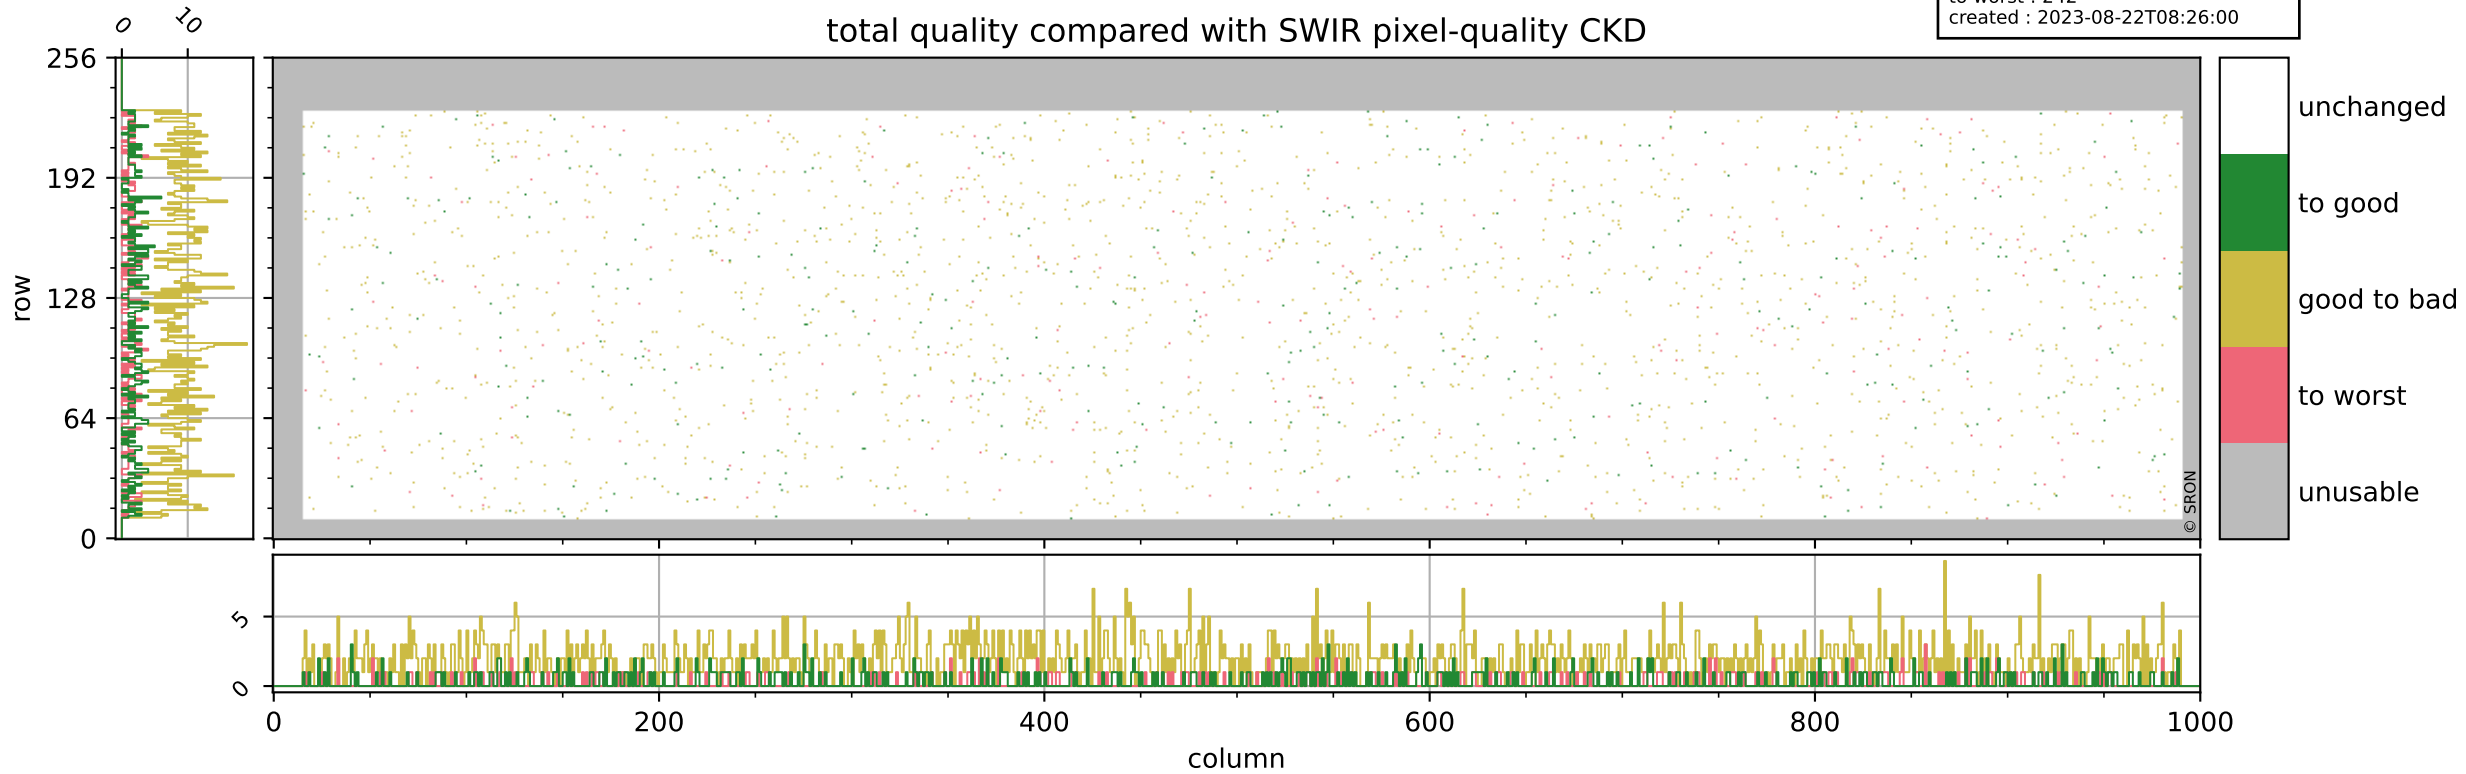

Tropomi SWIR pixel quality (official)

orbits : 19 in [20197, 20242]
coverage : 2021-09-06 / 2021-09-09
bad (quality < 0.8) : 3515
worst (quality < 0.1) : 369
created : 2023-08-22T08:25:59

pixel-quality map (noise average)

Tropomi SWIR pixel quality (official)

orbits : 19 in [20197, 20242]
coverage : 2021-09-06 / 2021-09-09
to good : 372
good to bad : 1647
to worst : 242
created : 2023-08-22T08:26:00

total quality compared with SWIR pixel-quality CKD

Tropomi SWIR pixel quality (official)

orbits : 19 in [20197, 20242]
coverage : 2021-09-06 / 2021-09-09
created : 2023-08-22T08:26:00

Histograms of pixel-quality

Tropomi SWIR pixel quality (official) ground-tracks of Sentinel-5P

orbits : 19 in [20197, 20242]
coverage : 2021-09-06 / 2021-09-09
created : 2023-08-22T08:26:00

Tropomi SWIR pixel quality (official)

orbits : [2827, 20242]
coverage : 2018-04-30 / 2021-09-09
created : 2023-08-22T08:26:01