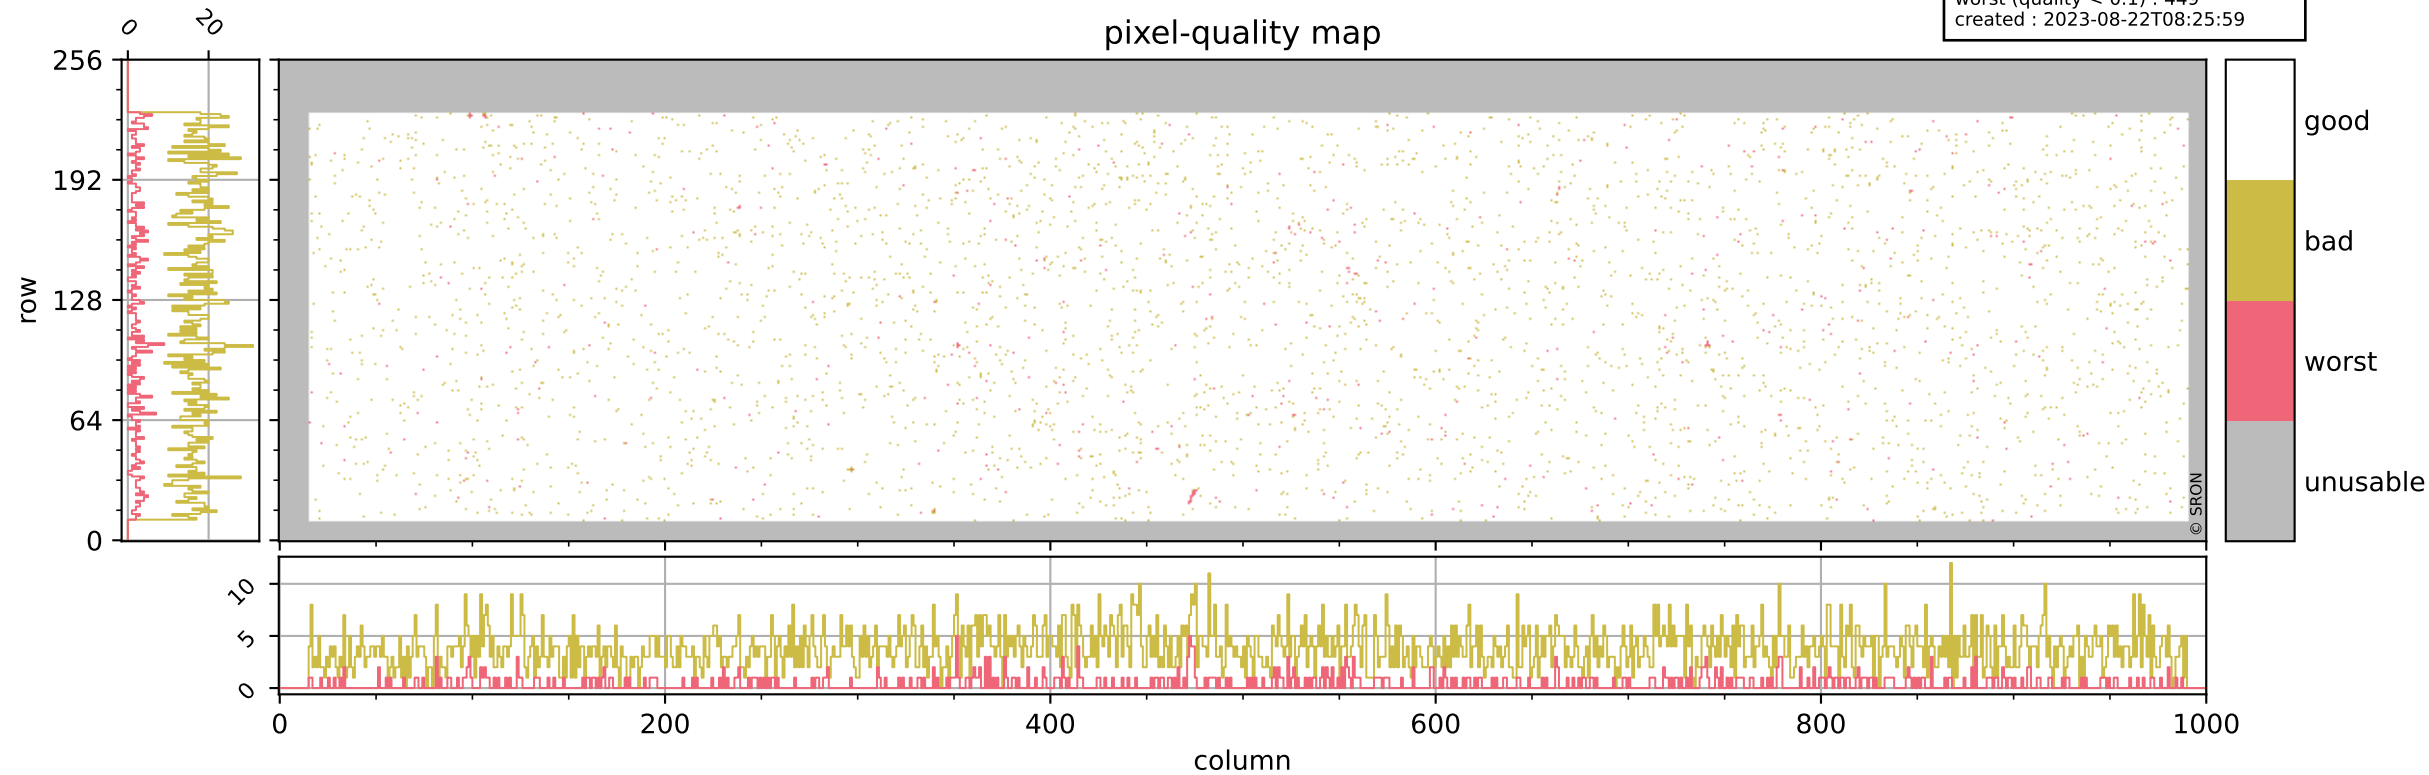

Tropomi SWIR pixel quality (official)

orbits : 19 in [20197, 20242]
coverage : 2021-09-06 / 2021-09-09
bad (quality < 0.8) : 3769
worst (quality < 0.1) : 449
created : 2023-08-22T08:25:59

pixel-quality map

Tropomi SWIR pixel quality (official)

orbits : 19 in [20197, 20242]
coverage : 2021-09-06 / 2021-09-09
bad (quality < 0.8) : 292
worst (quality < 0.1) : 115
created : 2023-08-22T08:25:59

pixel-quality map (dark)

Tropomi SWIR pixel quality (official)

orbits : 19 in [20197, 20242]
coverage : 2021-09-06 / 2021-09-09
bad (quality < 0.8) : 3515
worst (quality < 0.1) : 369
created : 2023-08-22T08:25:59

pixel-quality map (noise average)

Tropomi SWIR pixel quality (official)

orbits : 19 in [20197, 20242]
coverage : 2021-09-06 / 2021-09-09
to good : 372
good to bad : 1647
to worst : 242
created : 2023-08-22T08:26:00

total quality compared with SWIR pixel-quality CKD