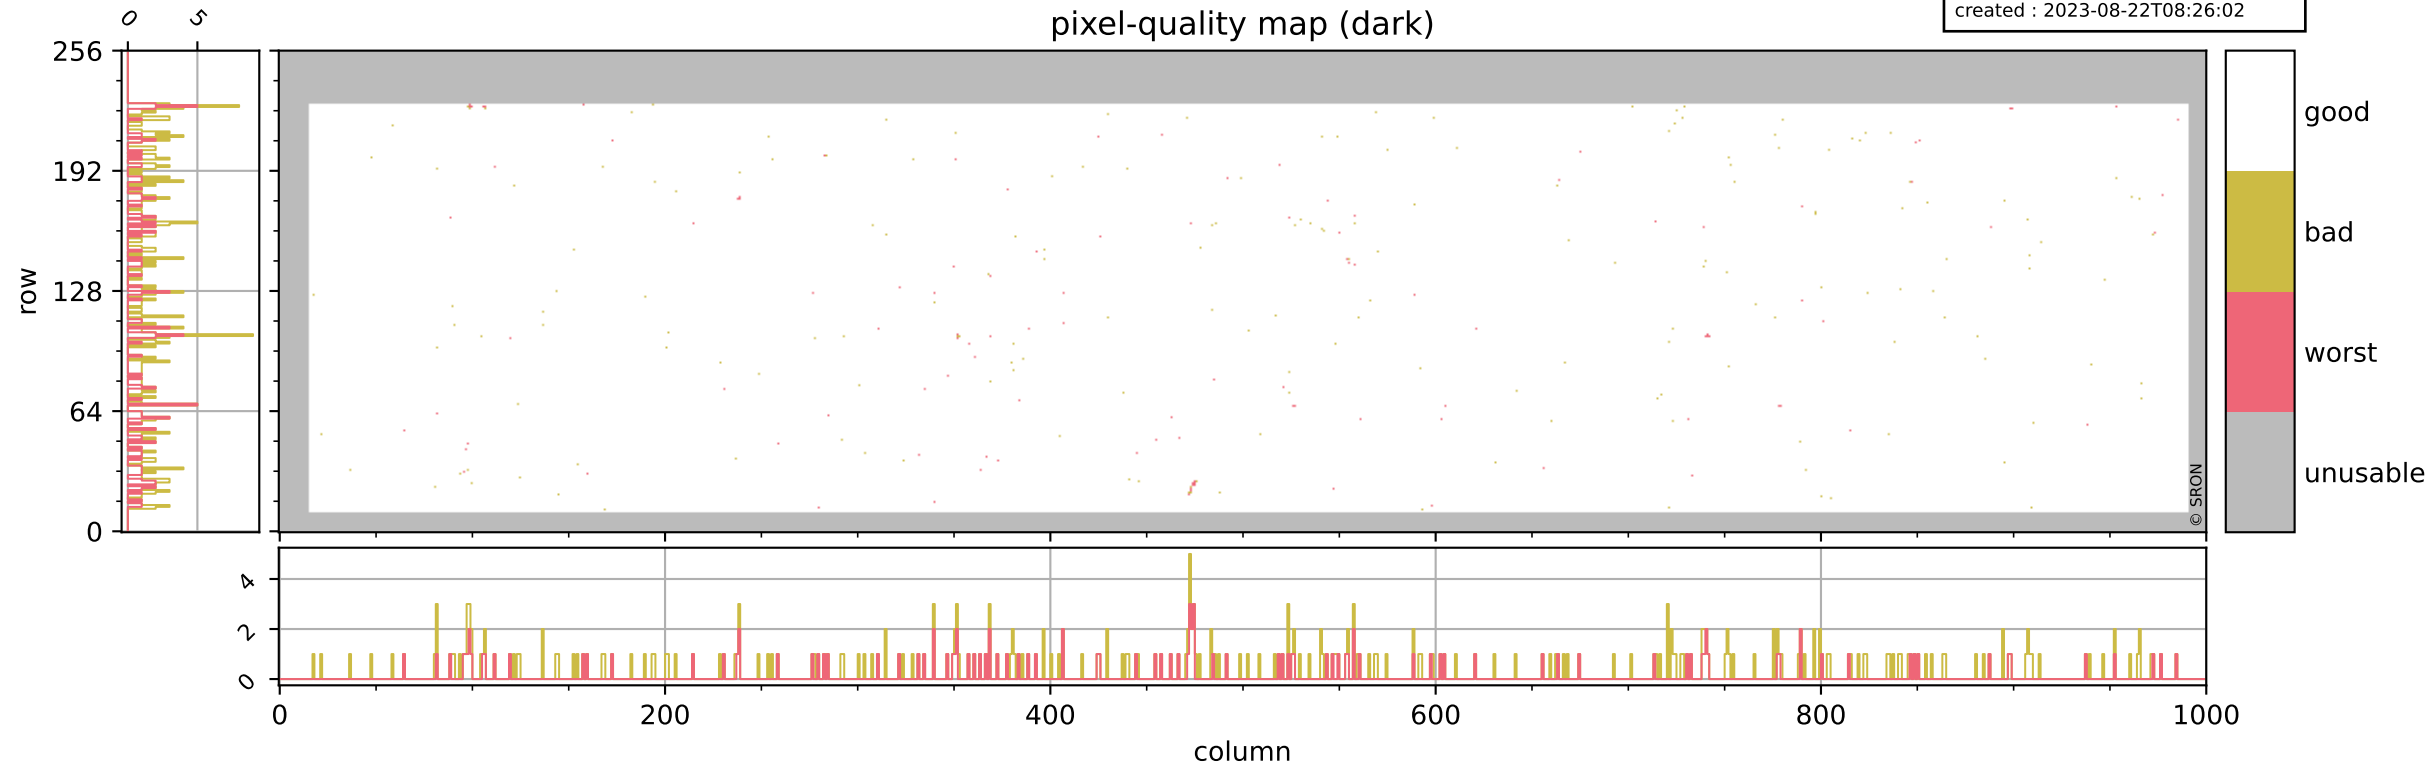

Tropomi SWIR pixel quality (official)

orbits : 20 in [20212, 20257]
coverage : 2021-09-07 / 2021-09-10
bad (quality < 0.8) : 3764
worst (quality < 0.1) : 457
created : 2023-08-22T08:26:01

pixel-quality map

Tropomi SWIR pixel quality (official)

orbits : 20 in [20212, 20257]
coverage : 2021-09-07 / 2021-09-10
bad (quality < 0.8) : 295
worst (quality < 0.1) : 114
created : 2023-08-22T08:26:02

Tropomi SWIR pixel quality (official)

orbits : 20 in [20212, 20257]
coverage : 2021-09-07 / 2021-09-10
bad (quality < 0.8) : 3510
worst (quality < 0.1) : 379
created : 2023-08-22T08:26:02

pixel-quality map (noise average)

Tropomi SWIR pixel quality (official)

orbits : 20 in [20212, 20257]
coverage : 2021-09-07 / 2021-09-10
to good : 364
good to bad : 1630
to worst : 248
created : 2023-08-22T08:26:02

total quality compared with SWIR pixel-quality CKD

Tropomi SWIR pixel quality (official)