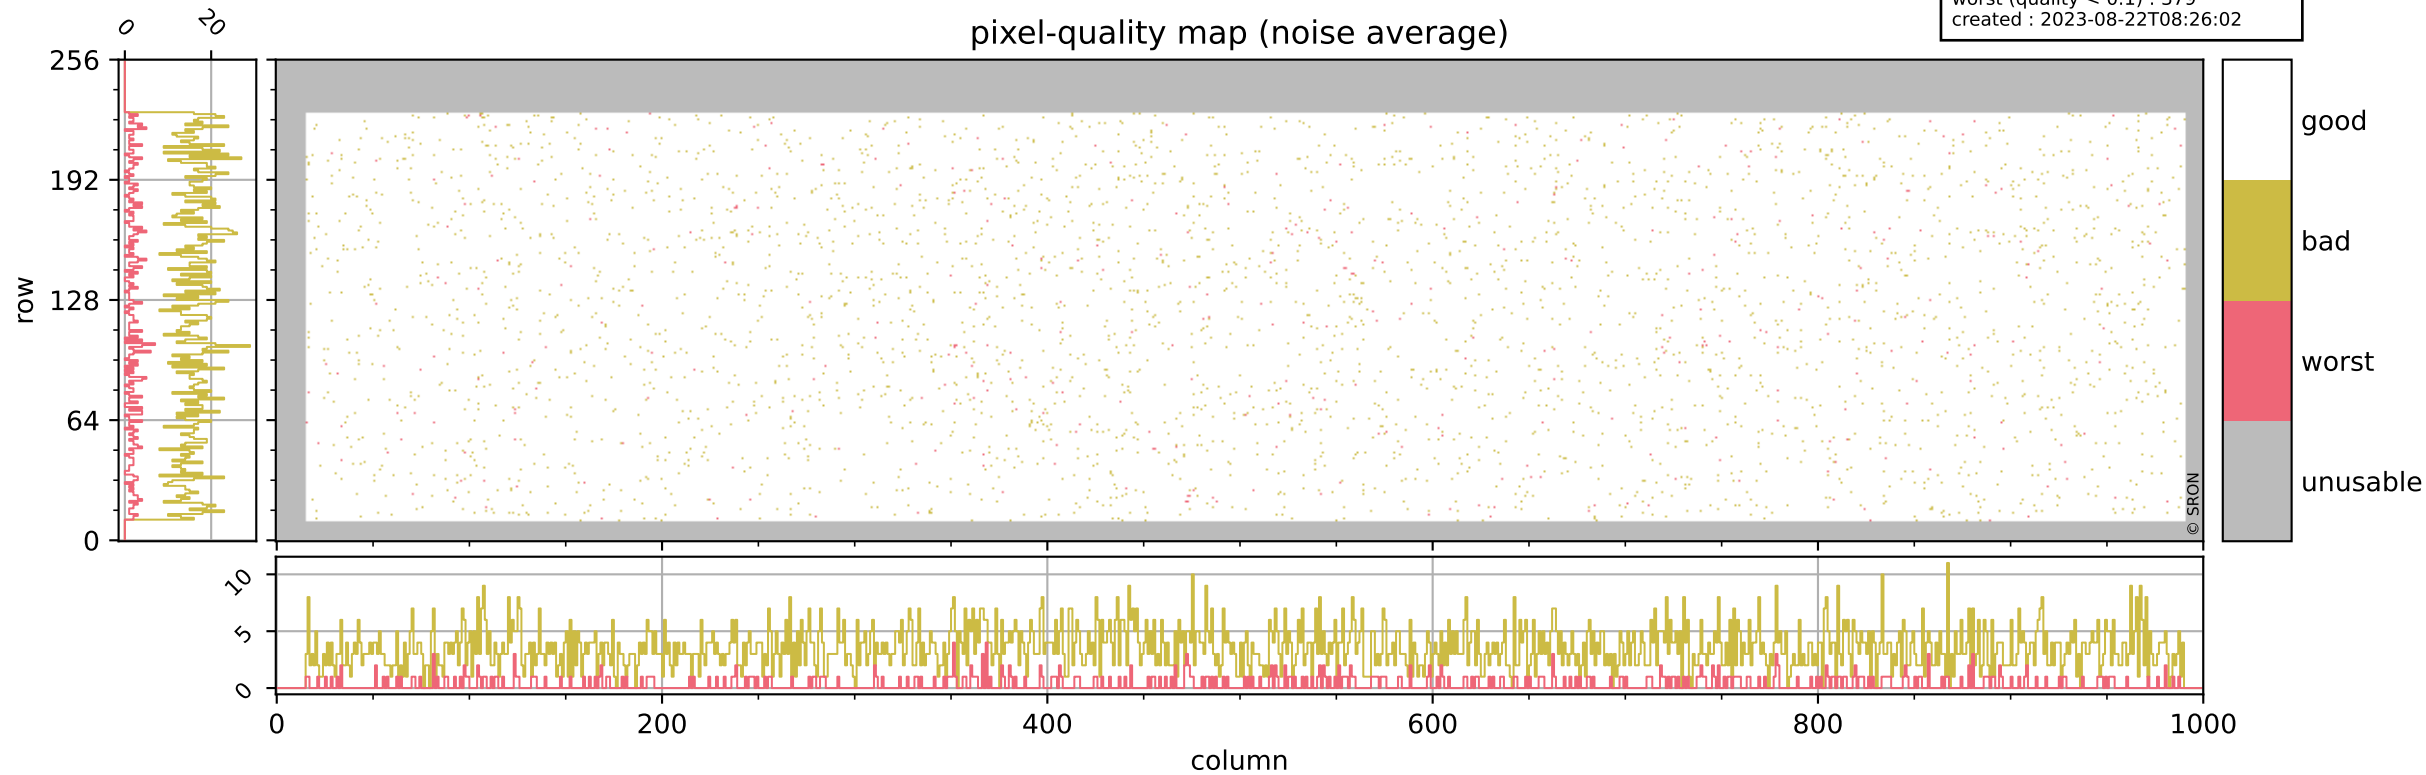

Tropomi SWIR pixel quality (official)

orbits : 20 in [20212, 20257]
coverage : 2021-09-07 / 2021-09-10
bad (quality < 0.8) : 295
worst (quality < 0.1) : 114
created : 2023-08-22T08:26:02

Tropomi SWIR pixel quality (official)

orbits : 20 in [20212, 20257]
coverage : 2021-09-07 / 2021-09-10
bad (quality < 0.8) : 3510
worst (quality < 0.1) : 379
created : 2023-08-22T08:26:02

pixel-quality map (noise average)

Tropomi SWIR pixel quality (official)

orbits : 20 in [20212, 20257]
coverage : 2021-09-07 / 2021-09-10
to good : 364
good to bad : 1630
to worst : 248
created : 2023-08-22T08:26:02

total quality compared with SWIR pixel-quality CKD

Tropomi SWIR pixel quality (official)

orbits : 20 in [20212, 20257]
coverage : 2021-09-07 / 2021-09-10
created : 2023-08-22T08:26:02

Histograms of pixel-quality

Tropomi SWIR pixel quality (official) ground-tracks of Sentinel-5P

orbits : 20 in [20212, 20257]
coverage : 2021-09-07 / 2021-09-10
created : 2023-08-22T08:26:03