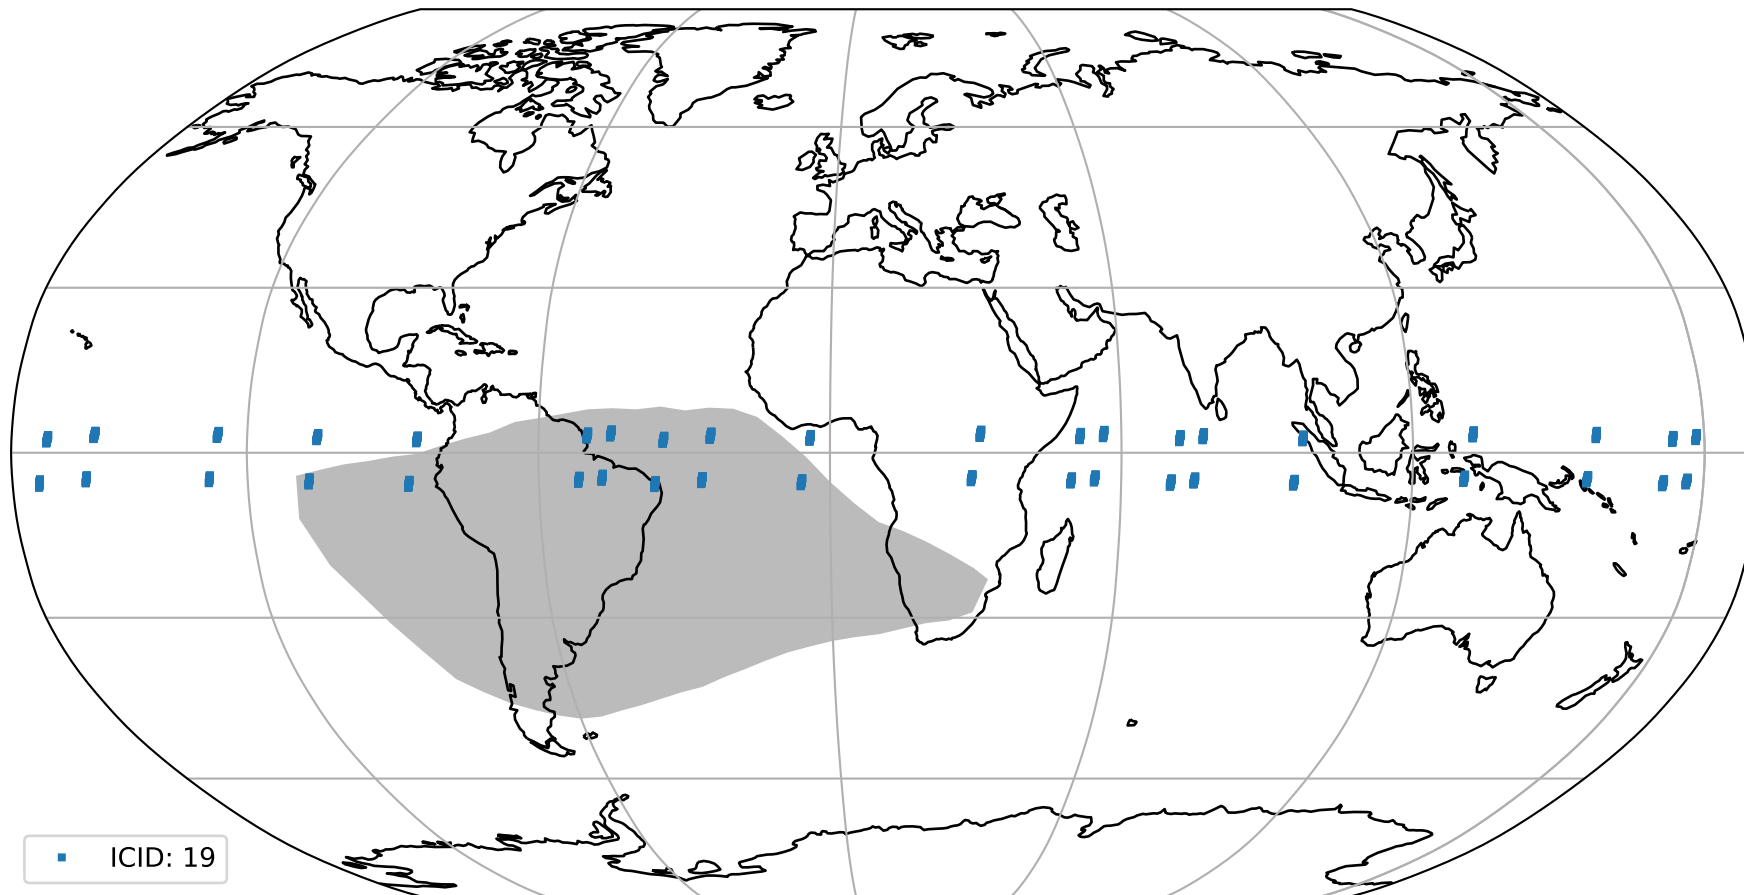

orbits : 20 in [20212, 20257]
coverage : 2021-09-07 / 2021-09-10
bad (quality < 0.8) : 3510
worst (quality < 0.1) : 379
created : 2023-08-22T08:26:02

pixel-quality map (noise average)

Tropomi SWIR pixel quality (official)

orbits : 20 in [20212, 20257]
coverage : 2021-09-07 / 2021-09-10
to good : 364
good to bad : 1630
to worst : 248
created : 2023-08-22T08:26:02

total quality compared with SWIR pixel-quality CKD

Tropomi SWIR pixel quality (official)

orbits : 20 in [20212, 20257]
coverage : 2021-09-07 / 2021-09-10
created : 2023-08-22T08:26:02

Histograms of pixel-quality

Tropomi SWIR pixel quality (official) ground-tracks of Sentinel-5P

orbits : 20 in [20212, 20257]
coverage : 2021-09-07 / 2021-09-10
created : 2023-08-22T08:26:03

Tropomi SWIR pixel quality (official)

orbits : [2827, 20257]
coverage : 2018-04-30 / 2021-09-10
created : 2023-08-22T08:26:03

trend of pixel quality & temperatures