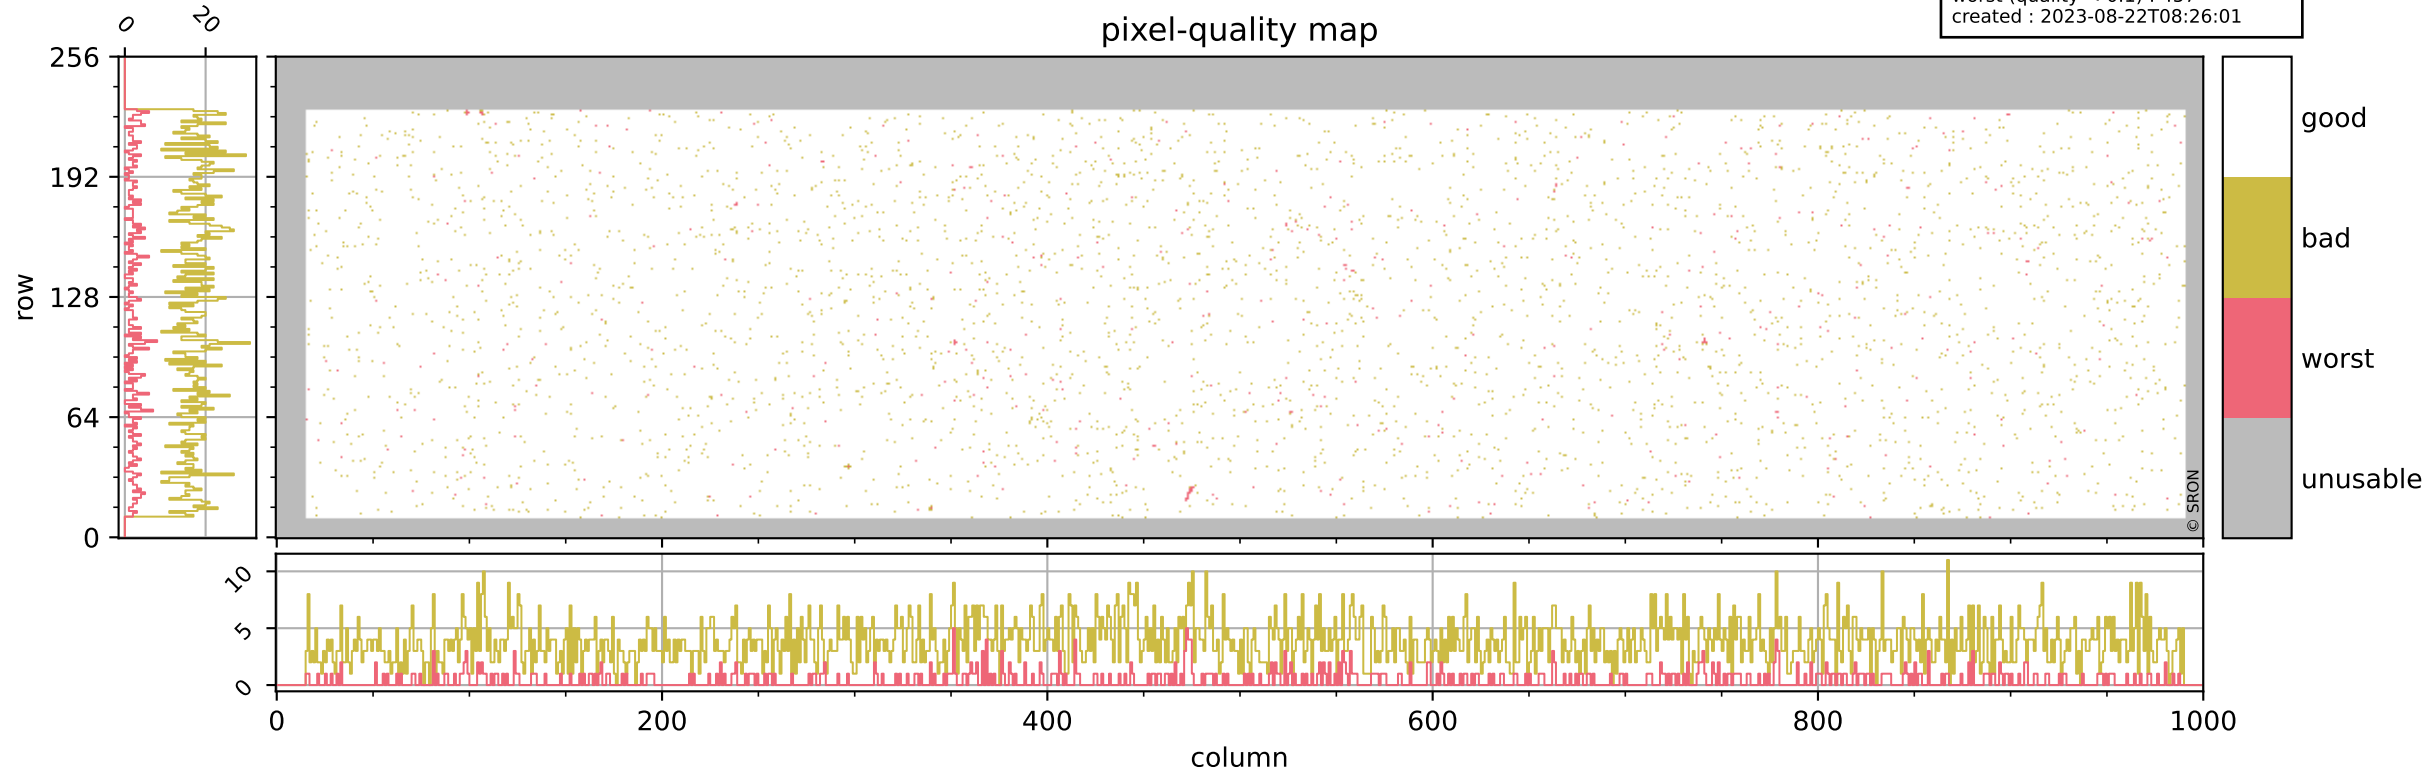

Tropomi SWIR pixel quality (official)

orbits : 20 in [20212, 20257]
coverage : 2021-09-07 / 2021-09-10
bad (quality < 0.8) : 3764
worst (quality < 0.1) : 457
created : 2023-08-22T08:26:01

pixel-quality map

Tropomi SWIR pixel quality (official)

orbits : 20 in [20212, 20257]
coverage : 2021-09-07 / 2021-09-10
bad (quality < 0.8) : 295
worst (quality < 0.1) : 114
created : 2023-08-22T08:26:02

Tropomi SWIR pixel quality (official)

orbits : 20 in [20212, 20257]
coverage : 2021-09-07 / 2021-09-10
bad (quality < 0.8) : 3510
worst (quality < 0.1) : 379
created : 2023-08-22T08:26:02

pixel-quality map (noise average)

Tropomi SWIR pixel quality (official)

orbits : 20 in [20212, 20257]
coverage : 2021-09-07 / 2021-09-10
to good : 364
good to bad : 1630
to worst : 248
created : 2023-08-22T08:26:02

total quality compared with SWIR pixel-quality CKD

Tropomi SWIR pixel quality (official)