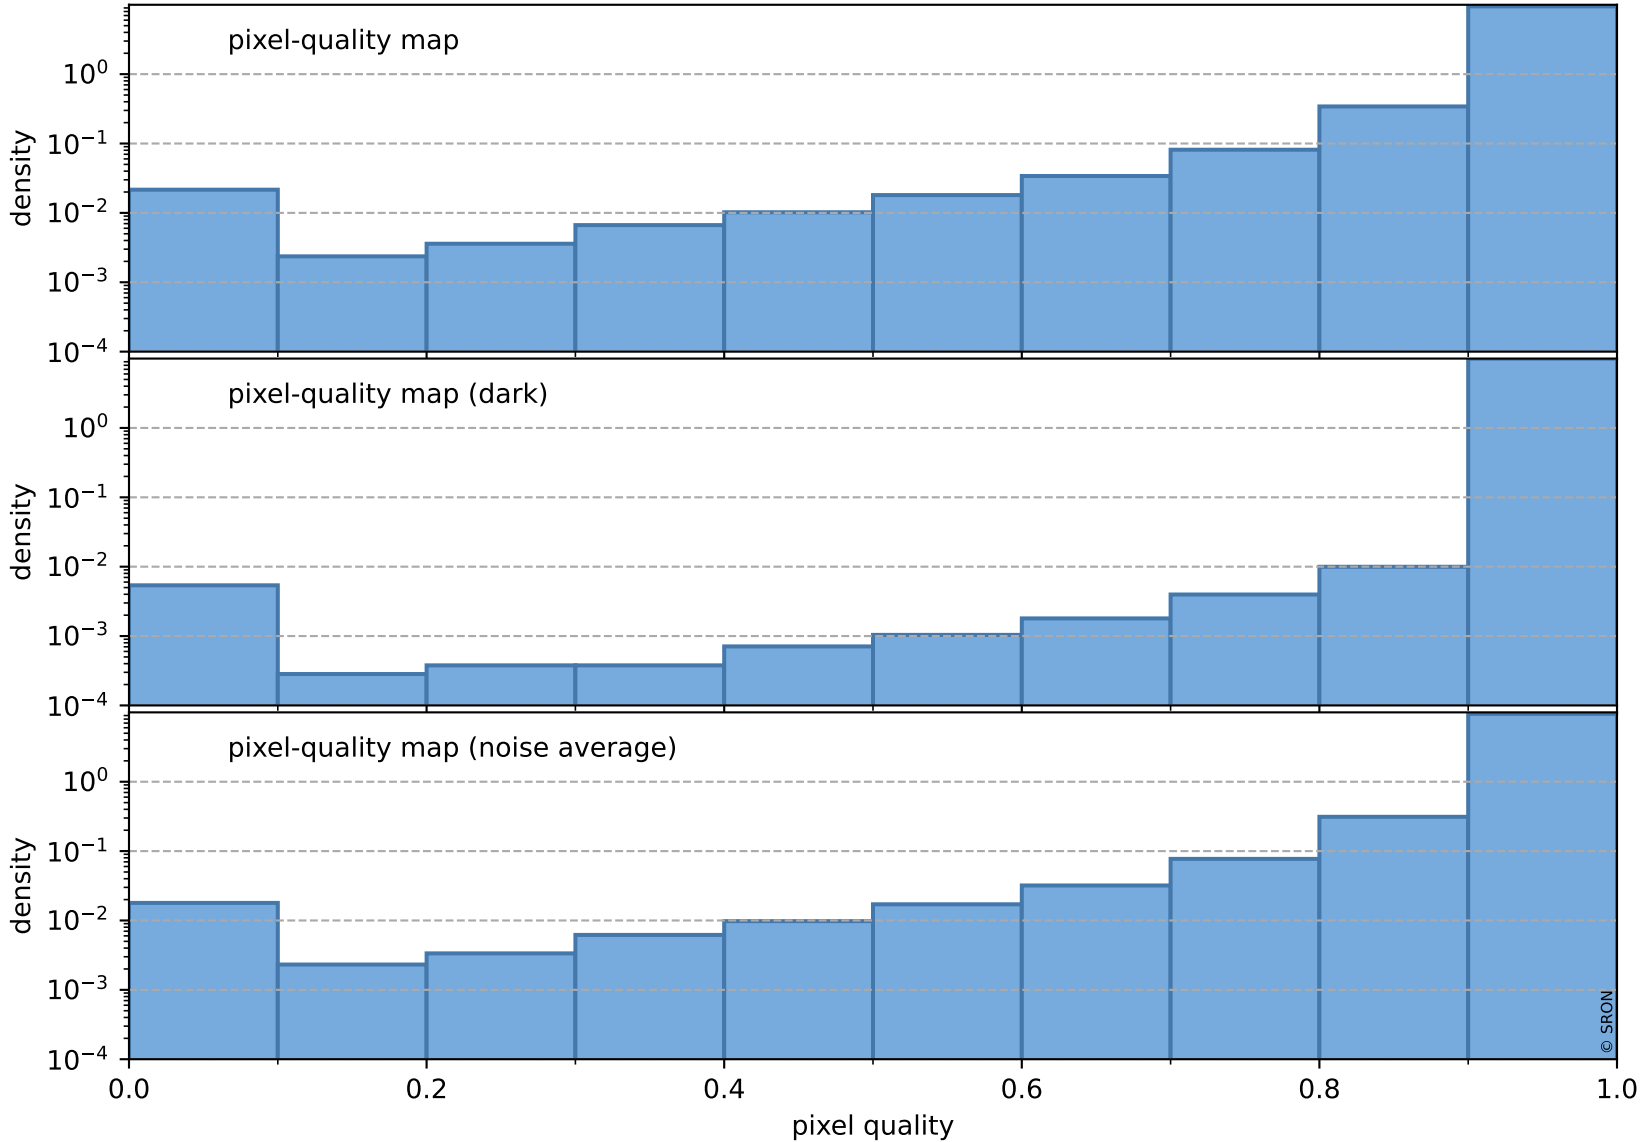

orbits : 20 in [20212, 20257]
coverage : 2021-09-07 / 2021-09-10
to good : 364
good to bad : 1630
to worst : 248
created : 2023-08-22T08:26:02

total quality compared with SWIR pixel-quality CKD

Tropomi SWIR pixel quality (official)

orbits : 20 in [20212, 20257]
coverage : 2021-09-07 / 2021-09-10
created : 2023-08-22T08:26:02

Histograms of pixel-quality

Tropomi SWIR pixel quality (official) ground-tracks of Sentinel-5P

orbits : 20 in [20212, 20257]
coverage : 2021-09-07 / 2021-09-10
created : 2023-08-22T08:26:03

Tropomi SWIR pixel quality (official)

orbits : [2827, 20257]
coverage : 2018-04-30 / 2021-09-10
created : 2023-08-22T08:26:03

trend of pixel quality & temperatures