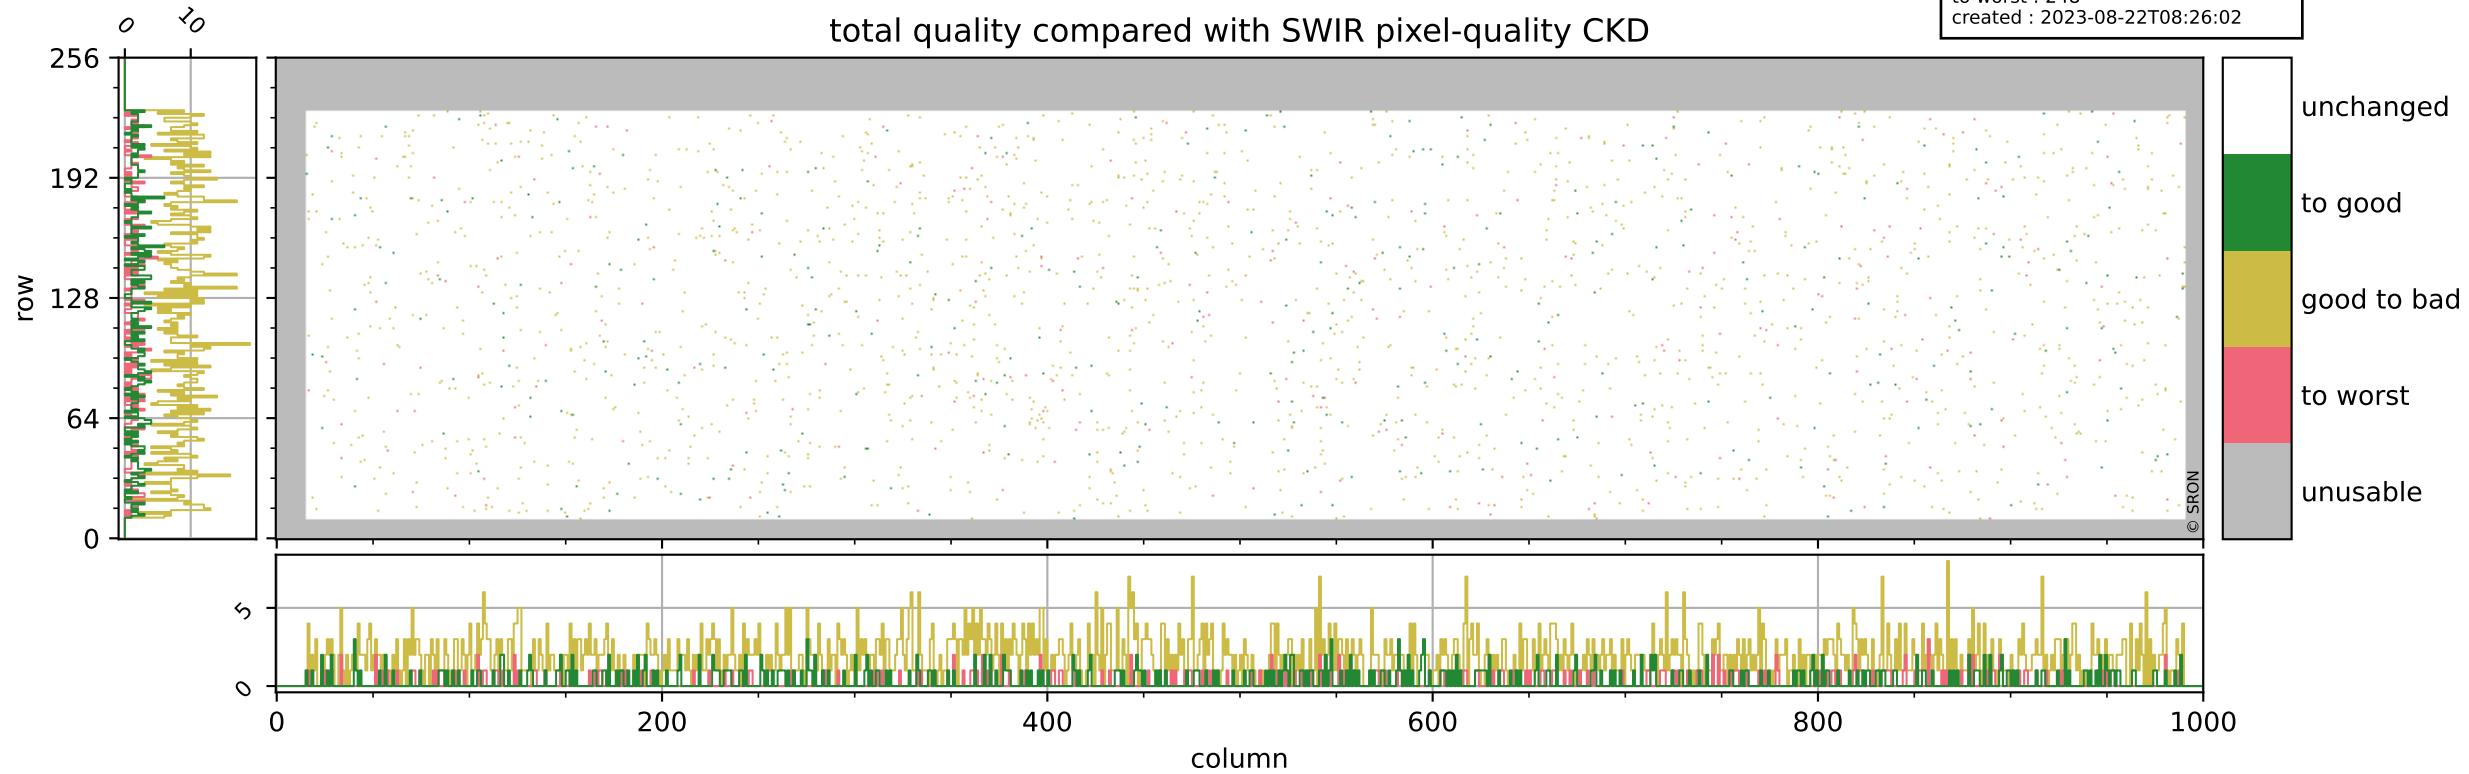

Tropomi SWIR pixel quality (official)

orbits : 20 in [20212, 20257]
coverage : 2021-09-07 / 2021-09-10
bad (quality < 0.8) : 295
worst (quality < 0.1) : 114
created : 2023-08-22T08:26:02

Tropomi SWIR pixel quality (official)

orbits : 20 in [20212, 20257]
coverage : 2021-09-07 / 2021-09-10
bad (quality < 0.8) : 3510
worst (quality < 0.1) : 379
created : 2023-08-22T08:26:02

pixel-quality map (noise average)

Tropomi SWIR pixel quality (official)

orbits : 20 in [20212, 20257]
coverage : 2021-09-07 / 2021-09-10
to good : 364
good to bad : 1630
to worst : 248
created : 2023-08-22T08:26:02

total quality compared with SWIR pixel-quality CKD

Tropomi SWIR pixel quality (official)

orbits : 20 in [20212, 20257]
coverage : 2021-09-07 / 2021-09-10
created : 2023-08-22T08:26:02

Histograms of pixel-quality

Tropomi SWIR pixel quality (official) ground-tracks of Sentinel-5P

orbits : 20 in [20212, 20257]
coverage : 2021-09-07 / 2021-09-10
created : 2023-08-22T08:26:03