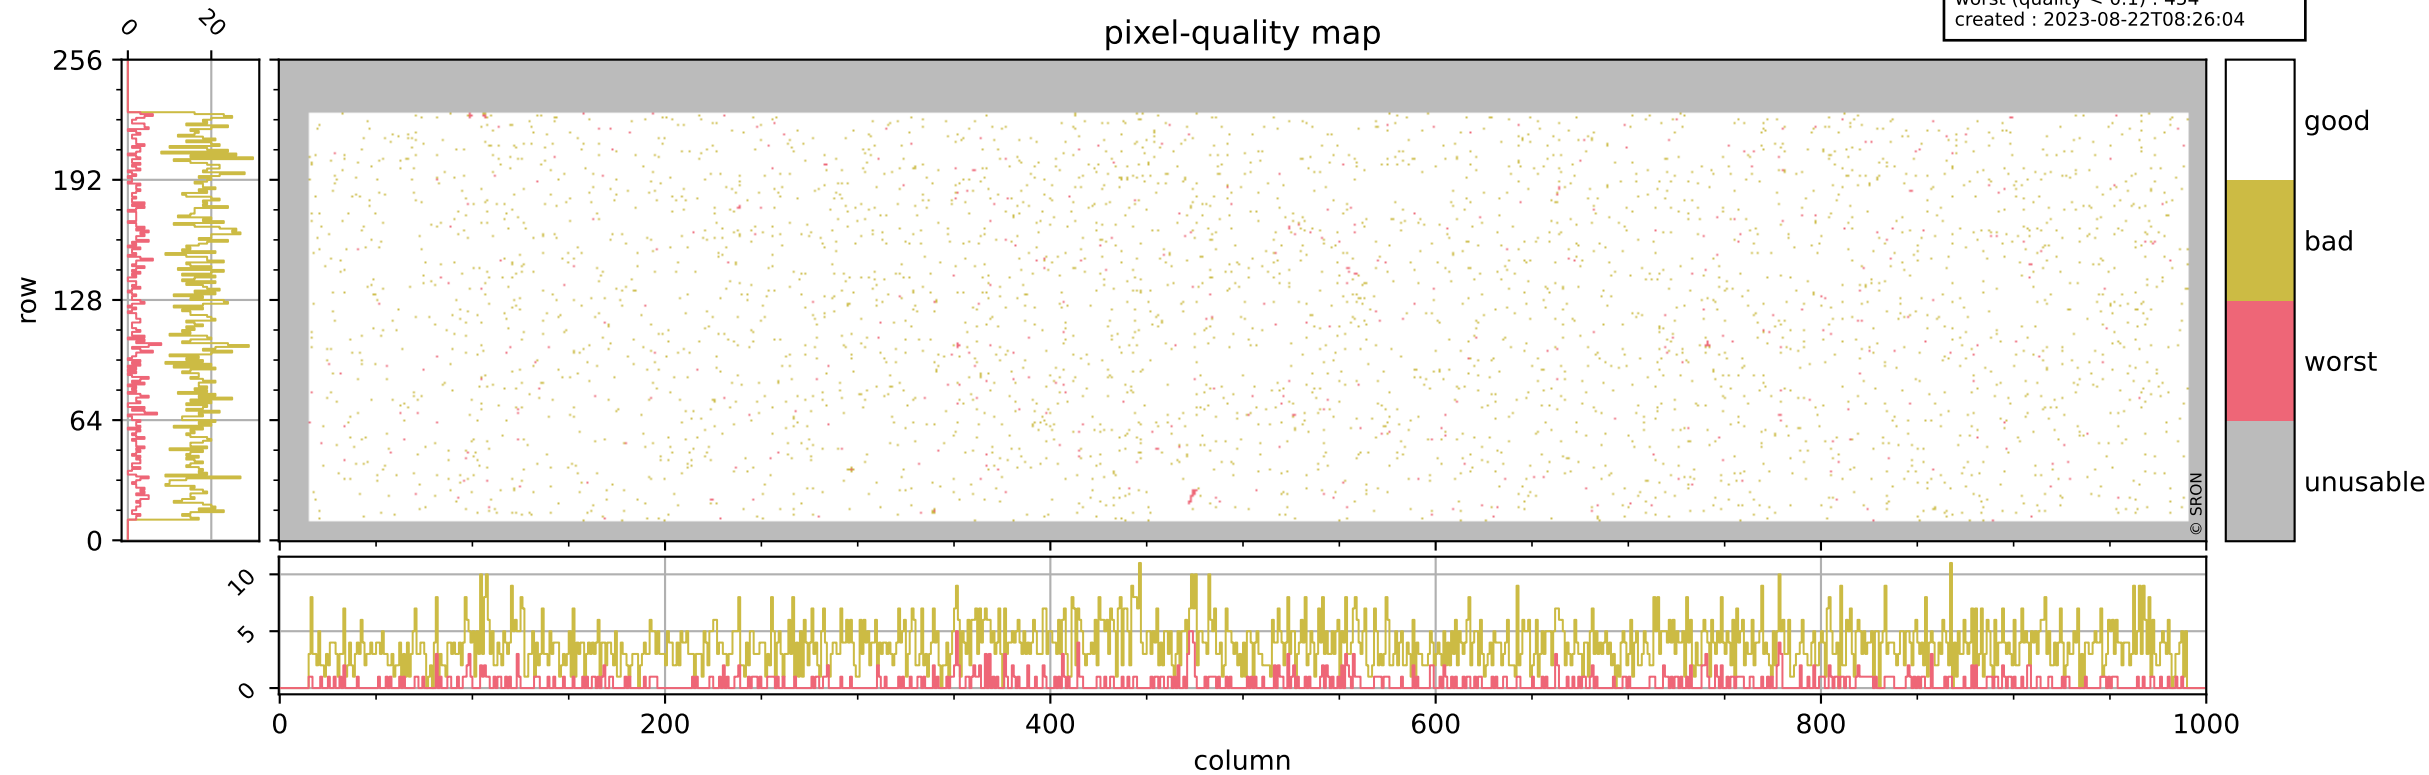

Tropomi SWIR pixel quality (official)

orbits : 19 in [20227, 20272]
coverage : 2021-09-08 / 2021-09-11
bad (quality < 0.8) : 3774
worst (quality < 0.1) : 454
created : 2023-08-22T08:26:04

pixel-quality map

Tropomi SWIR pixel quality (official)

orbits : 19 in [20227, 20272]
coverage : 2021-09-08 / 2021-09-11
bad (quality < 0.8) : 294
worst (quality < 0.1) : 113
created : 2023-08-22T08:26:04

Tropomi SWIR pixel quality (official)

orbits : 19 in [20227, 20272]
coverage : 2021-09-08 / 2021-09-11
bad (quality < 0.8) : 3515
worst (quality < 0.1) : 374
created : 2023-08-22T08:26:04

pixel-quality map (noise average)

Tropomi SWIR pixel quality (official)

orbits : 19 in [20227, 20272]
coverage : 2021-09-08 / 2021-09-11
to good : 363
good to bad : 1640
to worst : 247
created : 2023-08-22T08:26:04

total quality compared with SWIR pixel-quality CKD

Tropomi SWIR pixel quality (official)