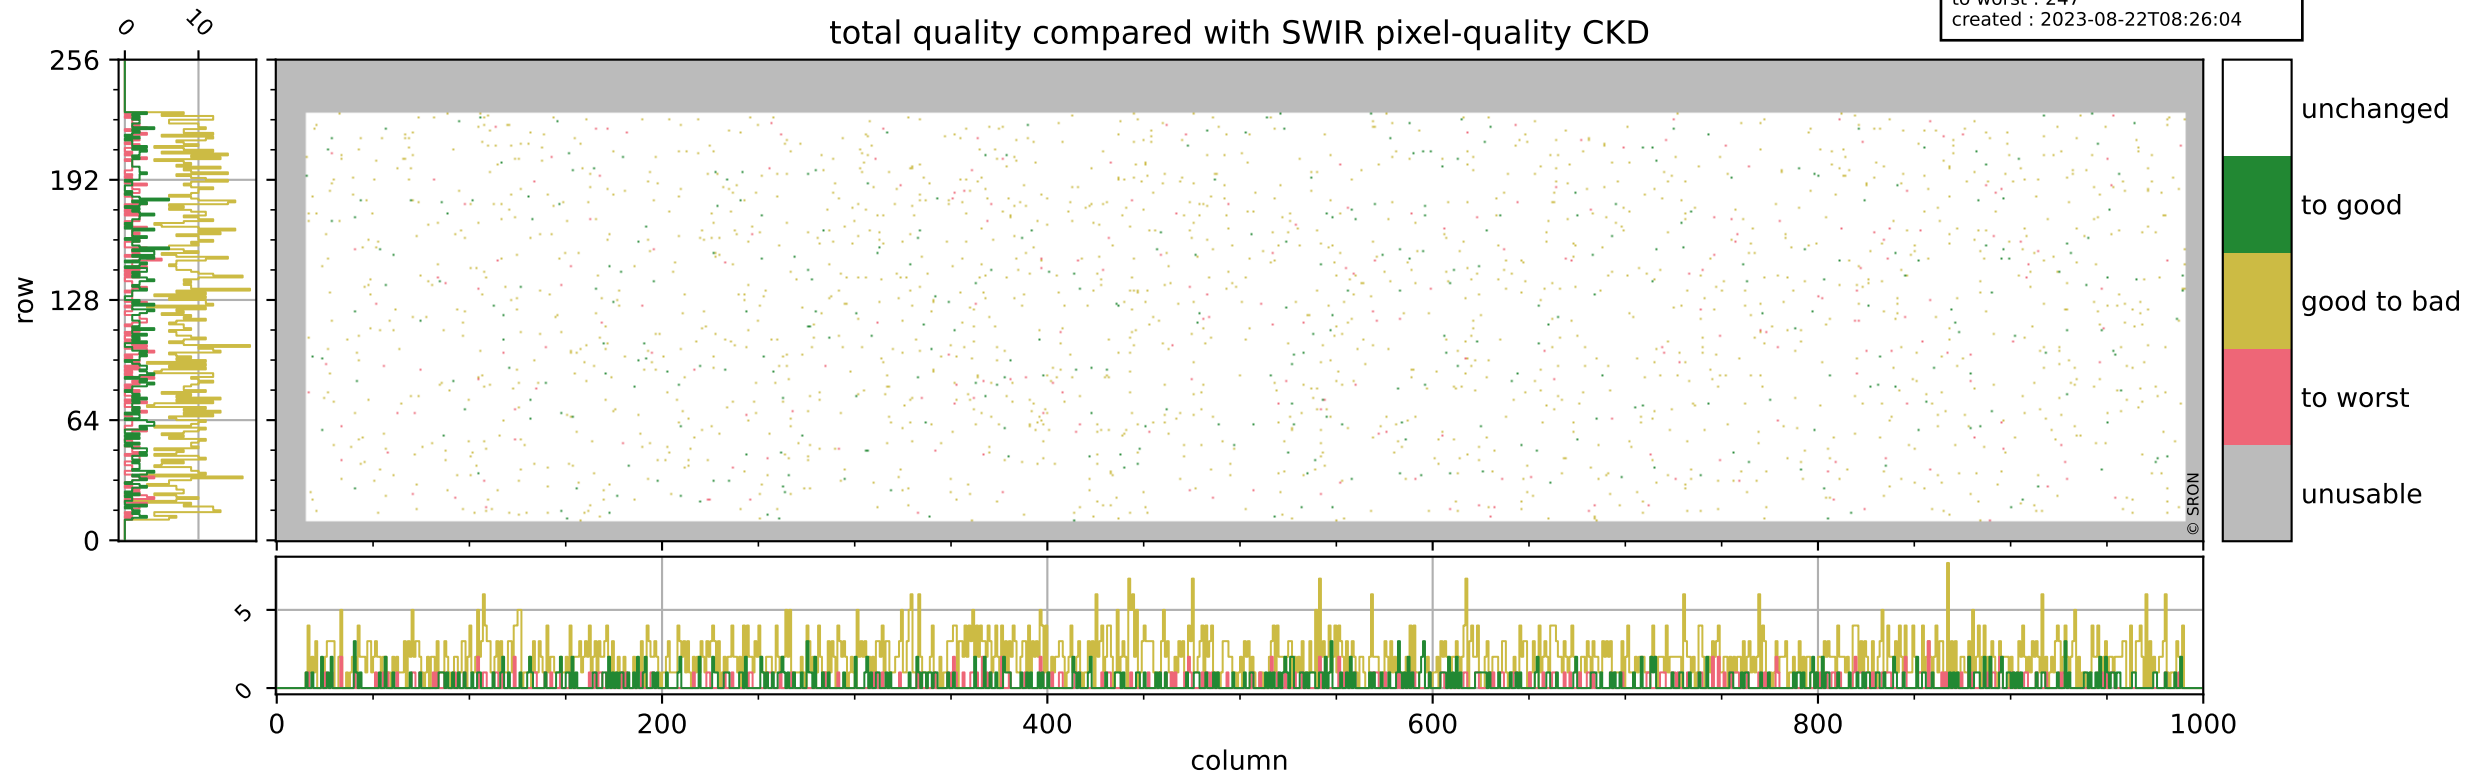

Tropomi SWIR pixel quality (official)

orbits : 19 in [20227, 20272]
coverage : 2021-09-08 / 2021-09-11
bad (quality < 0.8) : 294
worst (quality < 0.1) : 113
created : 2023-08-22T08:26:04

Tropomi SWIR pixel quality (official)

orbits : 19 in [20227, 20272]
coverage : 2021-09-08 / 2021-09-11
bad (quality < 0.8) : 3515
worst (quality < 0.1) : 374
created : 2023-08-22T08:26:04

pixel-quality map (noise average)

Tropomi SWIR pixel quality (official)

orbits : 19 in [20227, 20272]
coverage : 2021-09-08 / 2021-09-11
to good : 363
good to bad : 1640
to worst : 247
created : 2023-08-22T08:26:04

total quality compared with SWIR pixel-quality CKD

Tropomi SWIR pixel quality (official)

orbits : 19 in [20227, 20272]
coverage : 2021-09-08 / 2021-09-11
created : 2023-08-22T08:26:05

Histograms of pixel-quality

Tropomi SWIR pixel quality (official) ground-tracks of Sentinel-5P

orbits : 19 in [20227, 20272]
coverage : 2021-09-08 / 2021-09-11
created : 2023-08-22T08:26:05