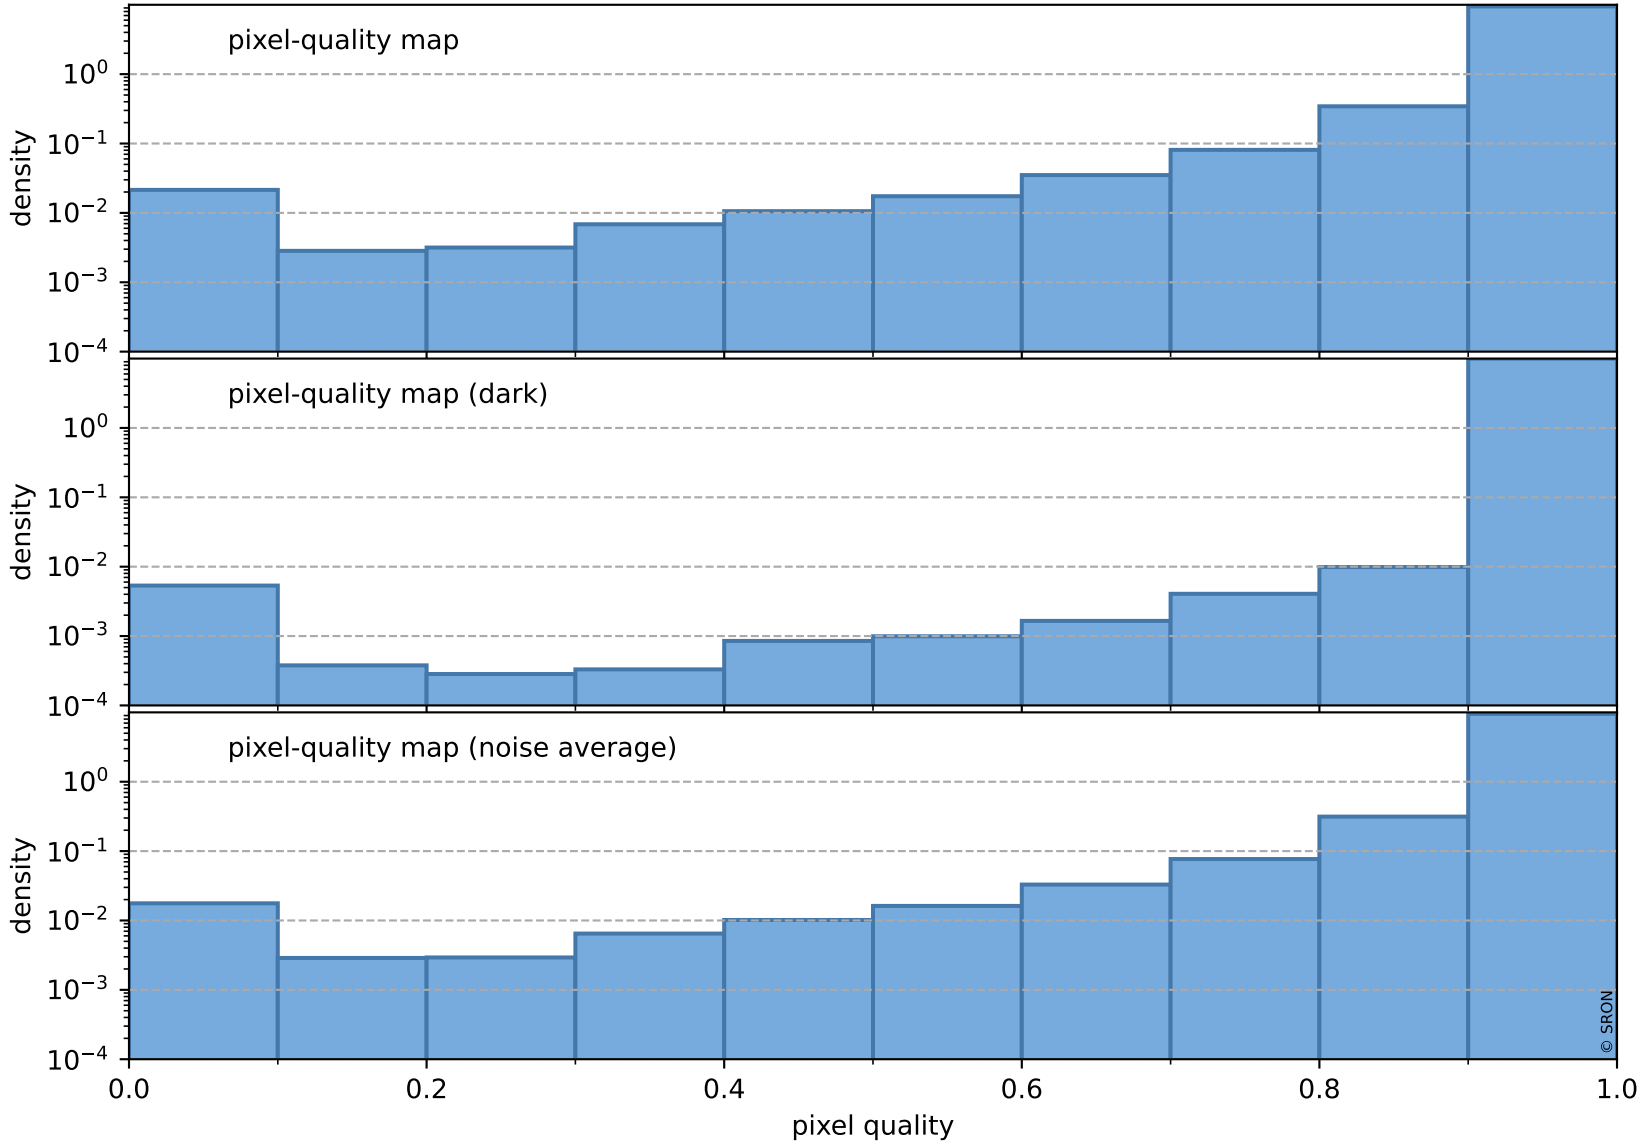

orbits : 19 in [20227, 20272]
coverage : 2021-09-08 / 2021-09-11
to good : 363
good to bad : 1640
to worst : 247
created : 2023-08-22T08:26:04

total quality compared with SWIR pixel-quality CKD

Tropomi SWIR pixel quality (official)

orbits : 19 in [20227, 20272]
coverage : 2021-09-08 / 2021-09-11
created : 2023-08-22T08:26:05

Histograms of pixel-quality

Tropomi SWIR pixel quality (official) ground-tracks of Sentinel-5P

orbits : 19 in [20227, 20272]
coverage : 2021-09-08 / 2021-09-11
created : 2023-08-22T08:26:05

Tropomi SWIR pixel quality (official)

orbits : [2827, 20272]
coverage : 2018-04-30 / 2021-09-11
created : 2023-08-22T08:26:05

trend of pixel quality & temperatures