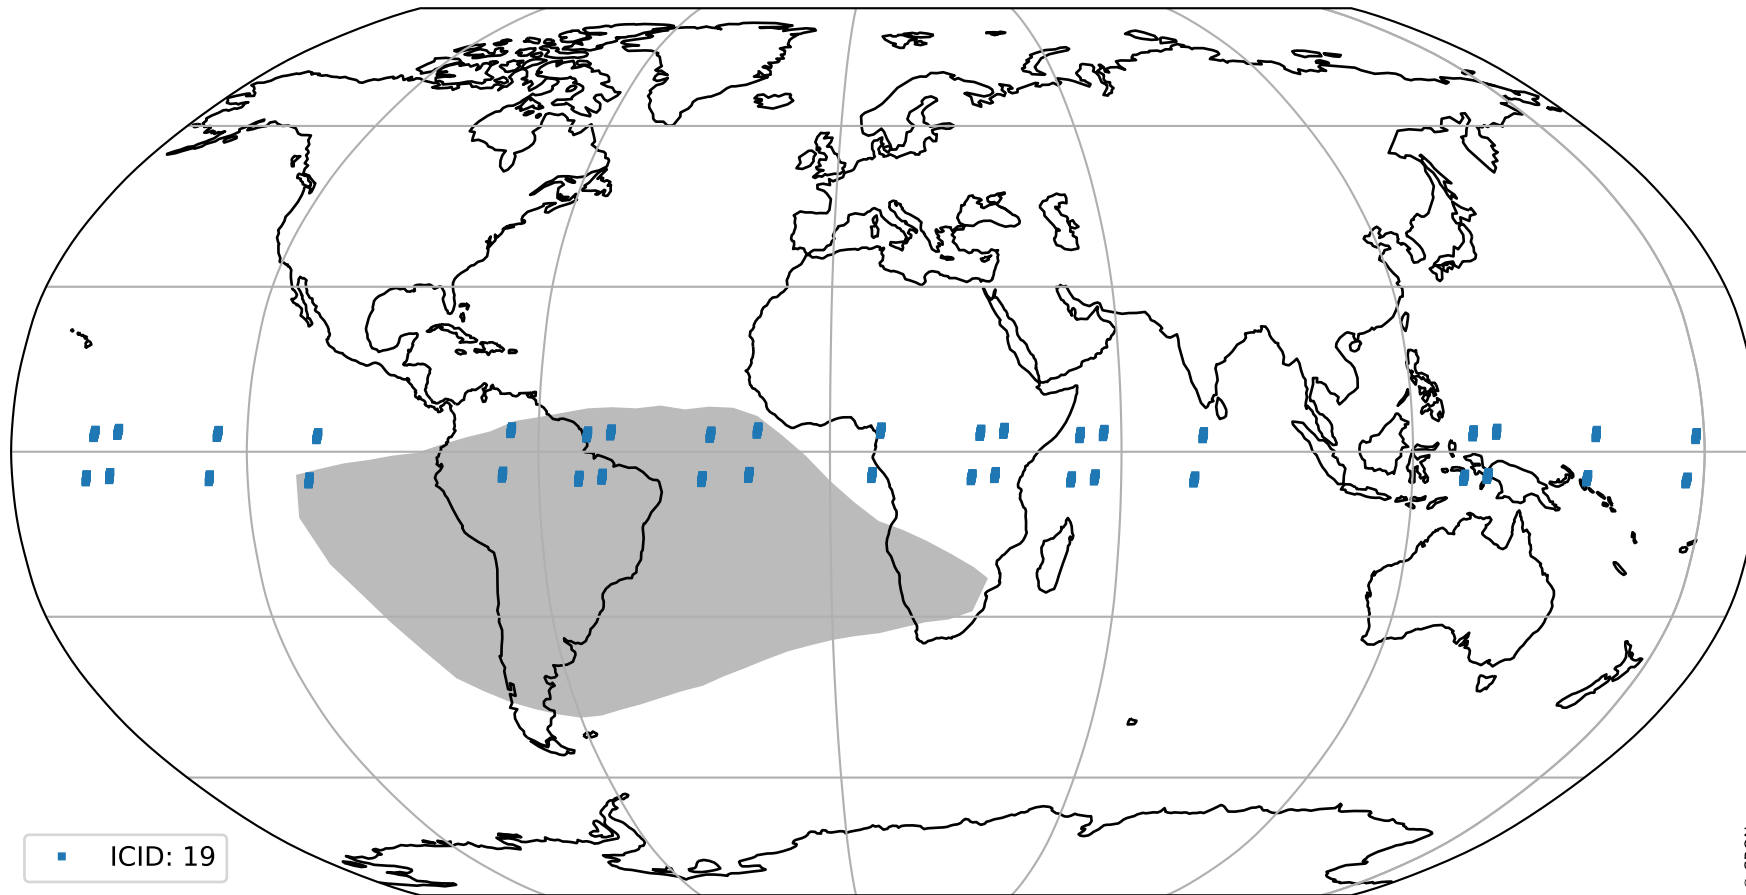

orbits : 19 in [20227, 20272]
coverage : 2021-09-08 / 2021-09-11
bad (quality < 0.8) : 3515
worst (quality < 0.1) : 374
created : 2023-08-22T08:26:04

pixel-quality map (noise average)

Tropomi SWIR pixel quality (official)

orbits : 19 in [20227, 20272]
coverage : 2021-09-08 / 2021-09-11
to good : 363
good to bad : 1640
to worst : 247
created : 2023-08-22T08:26:04

total quality compared with SWIR pixel-quality CKD

Tropomi SWIR pixel quality (official)

orbits : 19 in [20227, 20272]
coverage : 2021-09-08 / 2021-09-11
created : 2023-08-22T08:26:05

Histograms of pixel-quality

Tropomi SWIR pixel quality (official) ground-tracks of Sentinel-5P

orbits : 19 in [20227, 20272]
coverage : 2021-09-08 / 2021-09-11
created : 2023-08-22T08:26:05

Tropomi SWIR pixel quality (official)

orbits : [2827, 20272]
coverage : 2018-04-30 / 2021-09-11
created : 2023-08-22T08:26:05

trend of pixel quality & temperatures