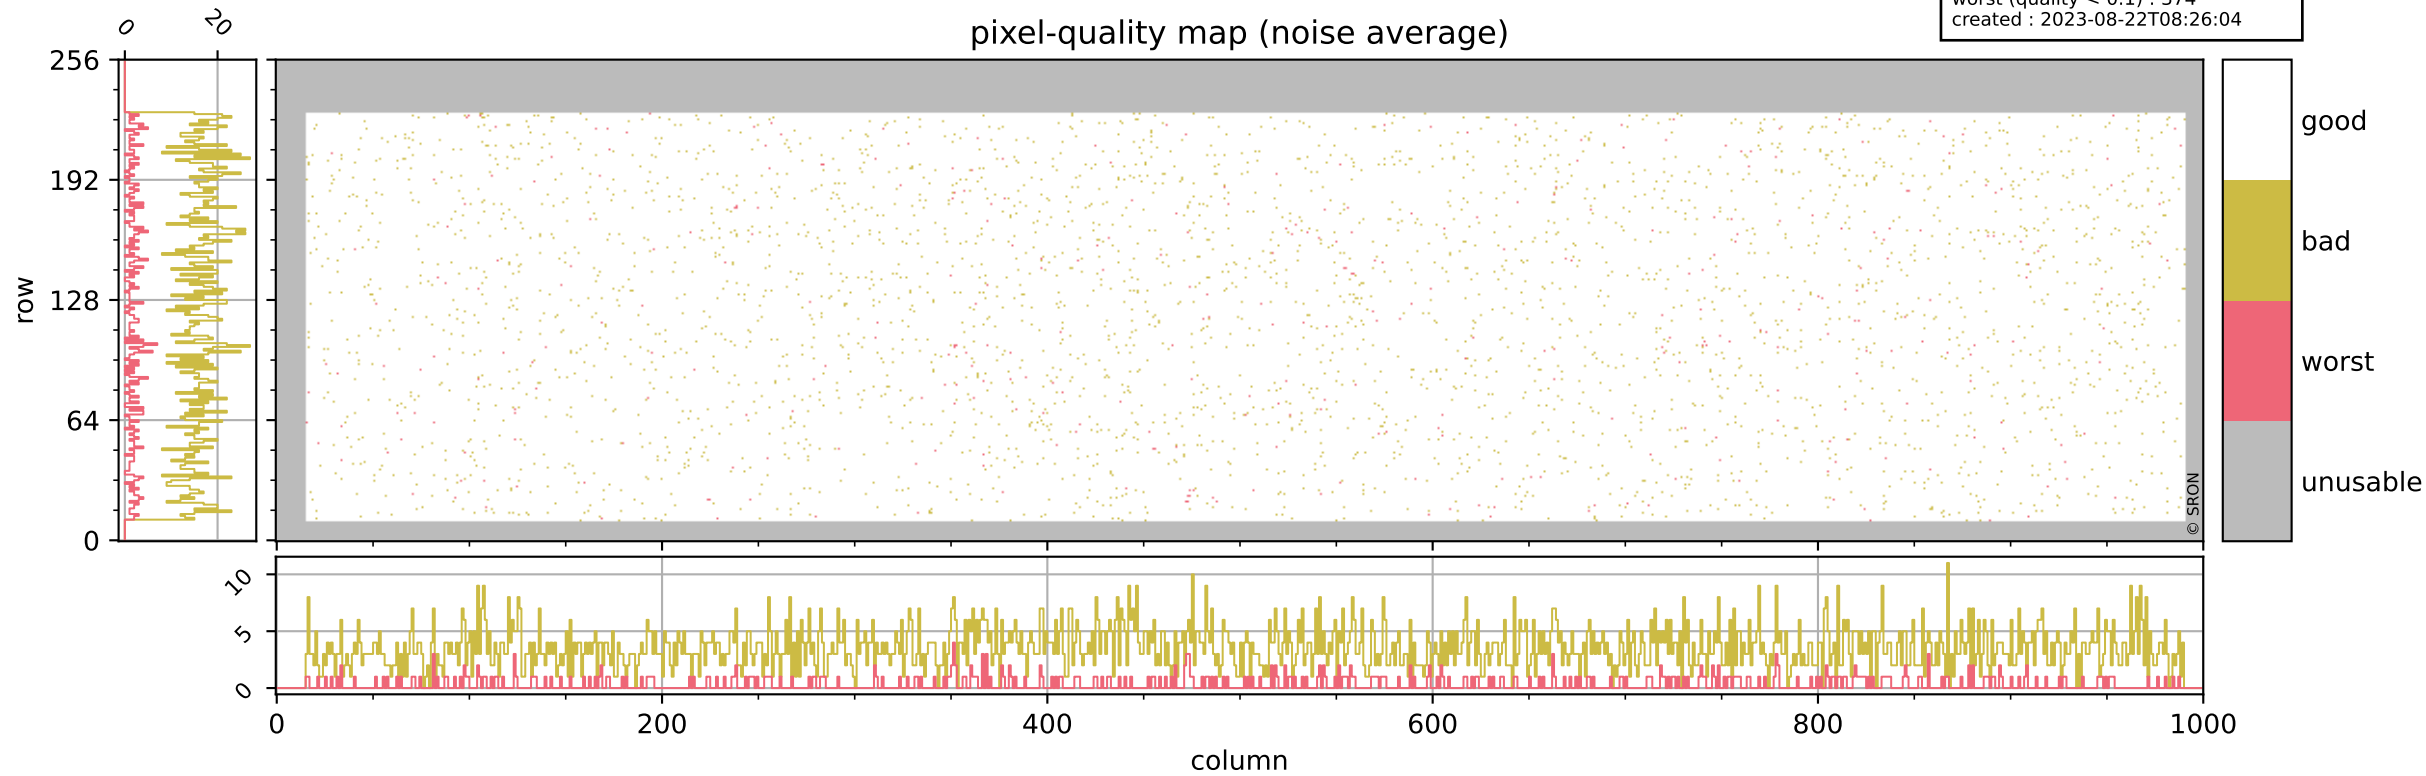

Tropomi SWIR pixel quality (official)

orbits : 19 in [20227, 20272]
coverage : 2021-09-08 / 2021-09-11
bad (quality < 0.8) : 294
worst (quality < 0.1) : 113
created : 2023-08-22T08:26:04

Tropomi SWIR pixel quality (official)

orbits : 19 in [20227, 20272]
coverage : 2021-09-08 / 2021-09-11
bad (quality < 0.8) : 3515
worst (quality < 0.1) : 374
created : 2023-08-22T08:26:04

pixel-quality map (noise average)

Tropomi SWIR pixel quality (official)

orbits : 19 in [20227, 20272]
coverage : 2021-09-08 / 2021-09-11
to good : 363
good to bad : 1640
to worst : 247
created : 2023-08-22T08:26:04

total quality compared with SWIR pixel-quality CKD

Tropomi SWIR pixel quality (official)

orbits : 19 in [20227, 20272]
coverage : 2021-09-08 / 2021-09-11
created : 2023-08-22T08:26:05

Histograms of pixel-quality

Tropomi SWIR pixel quality (official) ground-tracks of Sentinel-5P

orbits : 19 in [20227, 20272]
coverage : 2021-09-08 / 2021-09-11
created : 2023-08-22T08:26:05