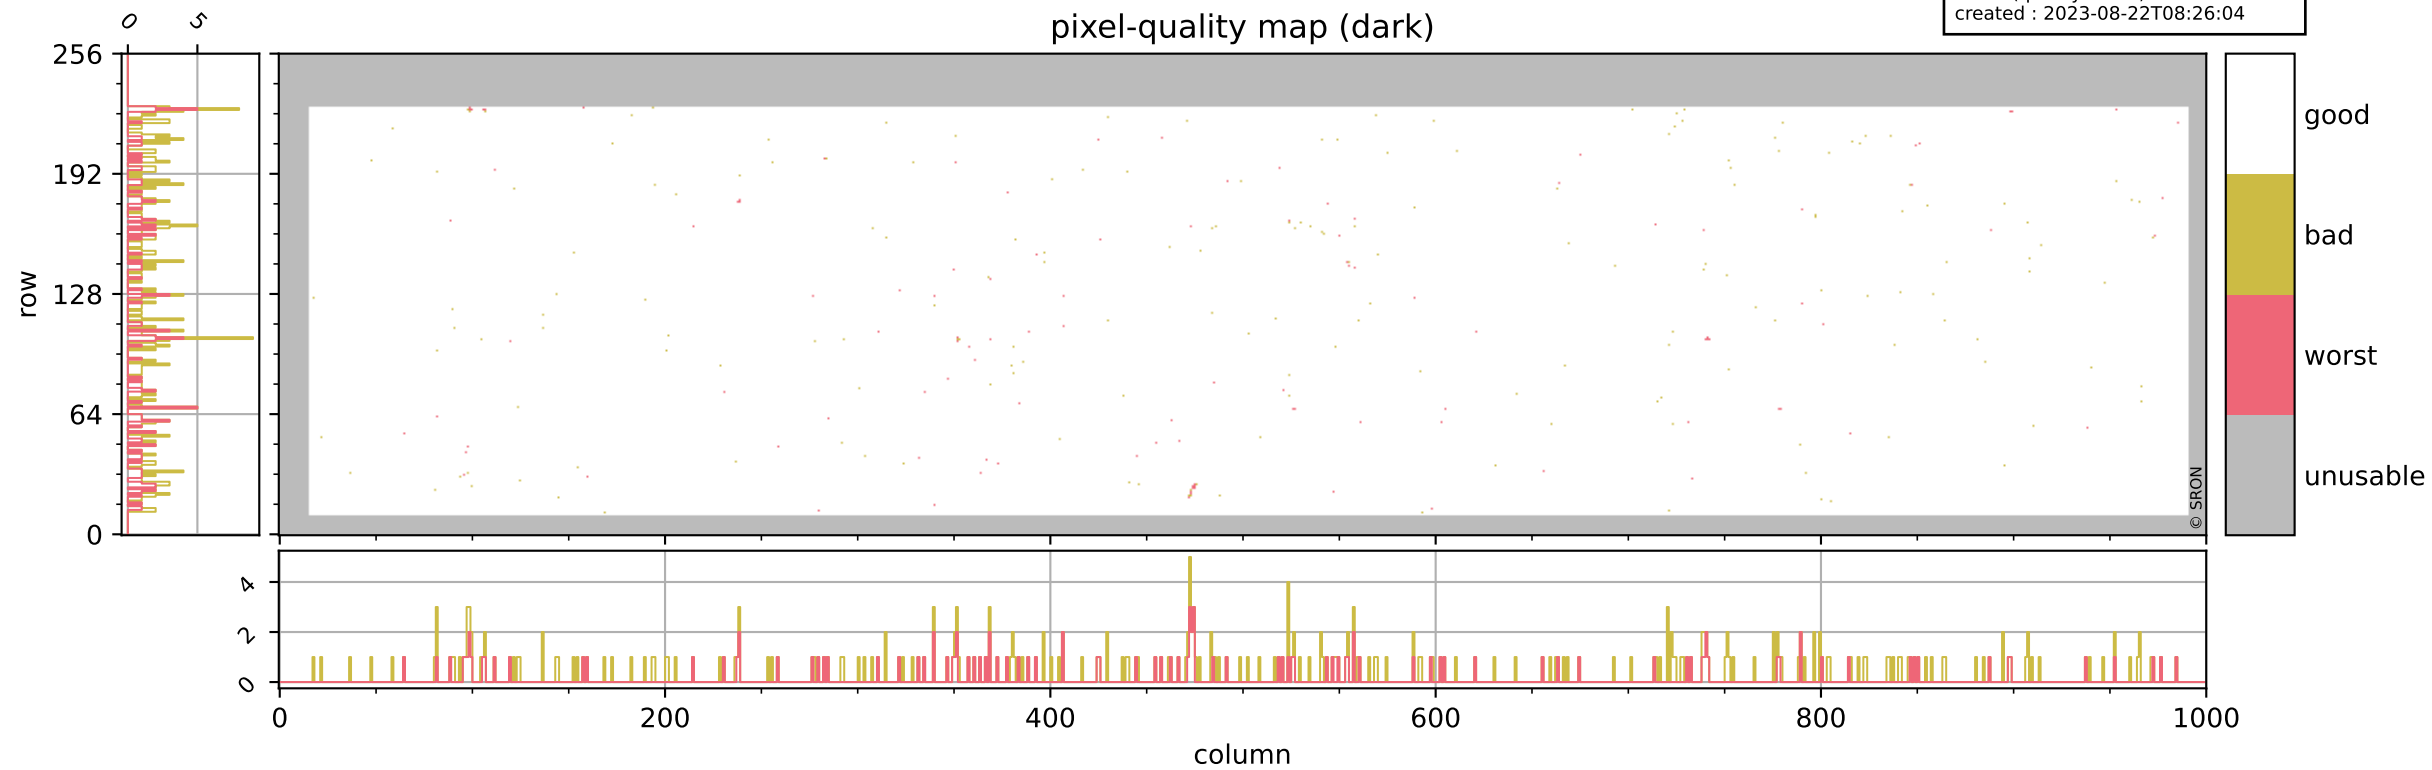

Tropomi SWIR pixel quality (official)

orbits : 19 in [20227, 20272]
coverage : 2021-09-08 / 2021-09-11
bad (quality < 0.8) : 3774
worst (quality < 0.1) : 454
created : 2023-08-22T08:26:04

pixel-quality map

Tropomi SWIR pixel quality (official)

orbits : 19 in [20227, 20272]
coverage : 2021-09-08 / 2021-09-11
bad (quality < 0.8) : 294
worst (quality < 0.1) : 113
created : 2023-08-22T08:26:04

Tropomi SWIR pixel quality (official)

orbits : 19 in [20227, 20272]
coverage : 2021-09-08 / 2021-09-11
bad (quality < 0.8) : 3515
worst (quality < 0.1) : 374
created : 2023-08-22T08:26:04

pixel-quality map (noise average)

Tropomi SWIR pixel quality (official)

orbits : 19 in [20227, 20272]
coverage : 2021-09-08 / 2021-09-11
to good : 363
good to bad : 1640
to worst : 247
created : 2023-08-22T08:26:04

total quality compared with SWIR pixel-quality CKD

Tropomi SWIR pixel quality (official)