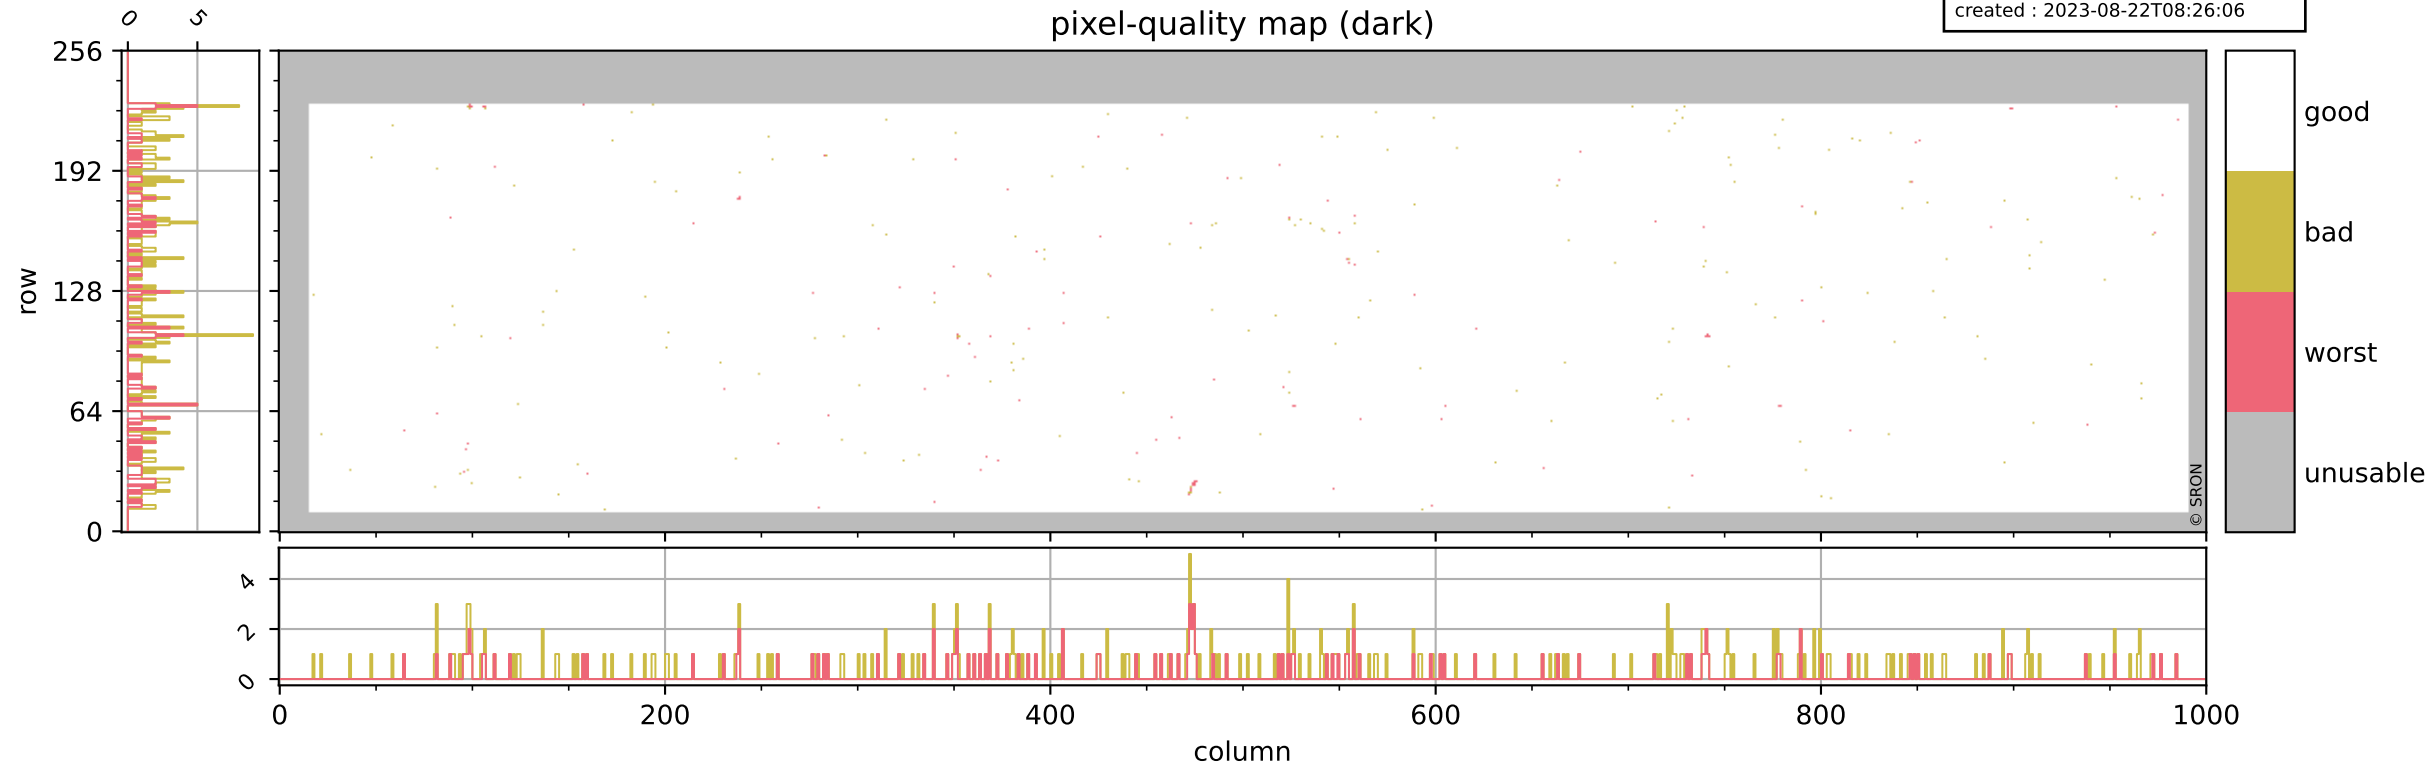

Tropomi SWIR pixel quality (official)

orbits : 20 in [20242, 20287]
coverage : 2021-09-09 / 2021-09-12
bad (quality < 0.8) : 3867
worst (quality < 0.1) : 456
created : 2023-08-22T08:26:06

pixel-quality map

Tropomi SWIR pixel quality (official)

orbits : 20 in [20242, 20287]
coverage : 2021-09-09 / 2021-09-12
bad (quality < 0.8) : 293
worst (quality < 0.1) : 113
created : 2023-08-22T08:26:06

pixel-quality map (dark)

Tropomi SWIR pixel quality (official)

orbits : 20 in [20242, 20287]
coverage : 2021-09-09 / 2021-09-12
bad (quality < 0.8) : 3621
worst (quality < 0.1) : 377
created : 2023-08-22T08:26:07

pixel-quality map (noise average)

Tropomi SWIR pixel quality (official)

orbits : 20 in [20242, 20287]
coverage : 2021-09-09 / 2021-09-12
created : 2023-08-22T08:26:07

Histograms of pixel-quality

Tropomi SWIR pixel quality (official) ground-tracks of Sentinel-5P