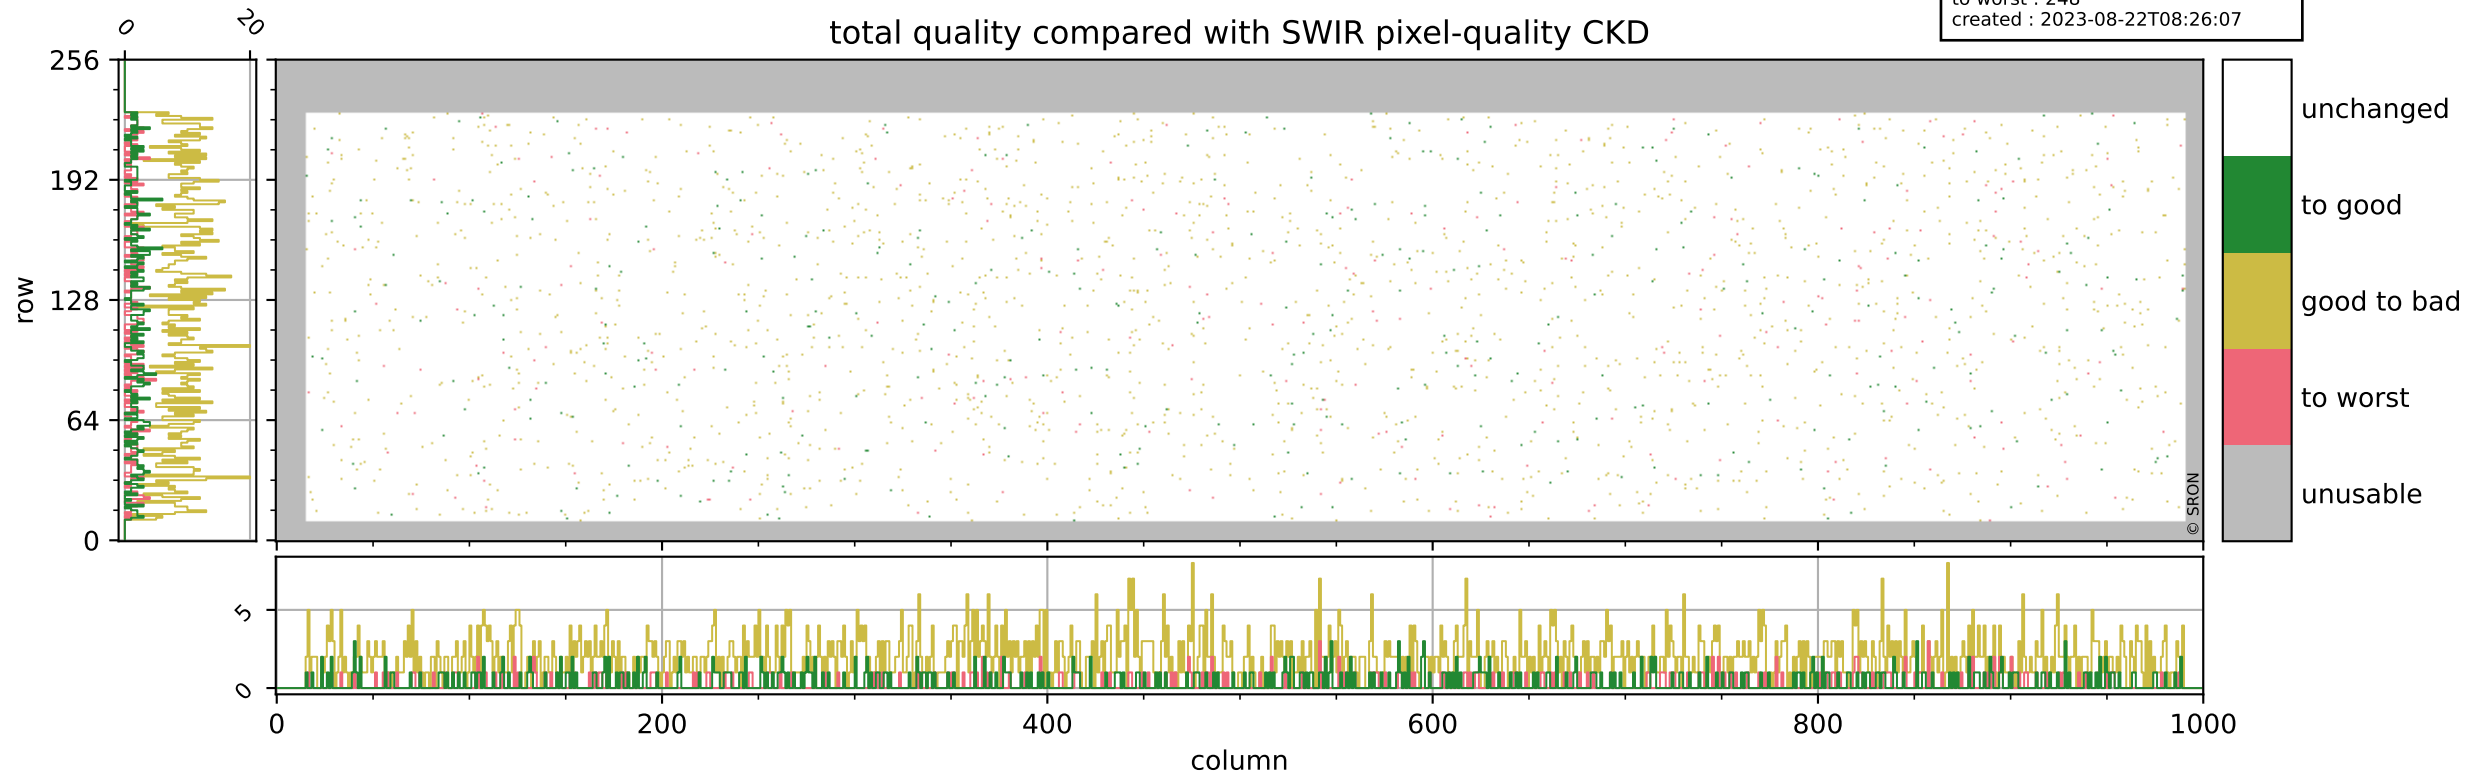

Tropomi SWIR pixel quality (official)

orbits : 20 in [20242, 20287]
coverage : 2021-09-09 / 2021-09-12
bad (quality < 0.8) : 3621
worst (quality < 0.1) : 377
created : 2023-08-22T08:26:07

pixel-quality map (noise average)

Tropomi SWIR pixel quality (official)

orbits : 20 in [20242, 20287]
coverage : 2021-09-09 / 2021-09-12
to good : 368
good to bad : 1739
to worst : 248
created : 2023-08-22T08:26:07

total quality compared with SWIR pixel-quality CKD

Tropomi SWIR pixel quality (official)

orbits : 20 in [20242, 20287]
coverage : 2021-09-09 / 2021-09-12
created : 2023-08-22T08:26:07

Histograms of pixel-quality

Tropomi SWIR pixel quality (official) ground-tracks of Sentinel-5P

orbits : 20 in [20242, 20287]
coverage : 2021-09-09 / 2021-09-12
created : 2023-08-22T08:26:08

Tropomi SWIR pixel quality (official)

orbits : [2827, 20287]
coverage : 2018-04-30 / 2021-09-12
created : 2023-08-22T08:26:08