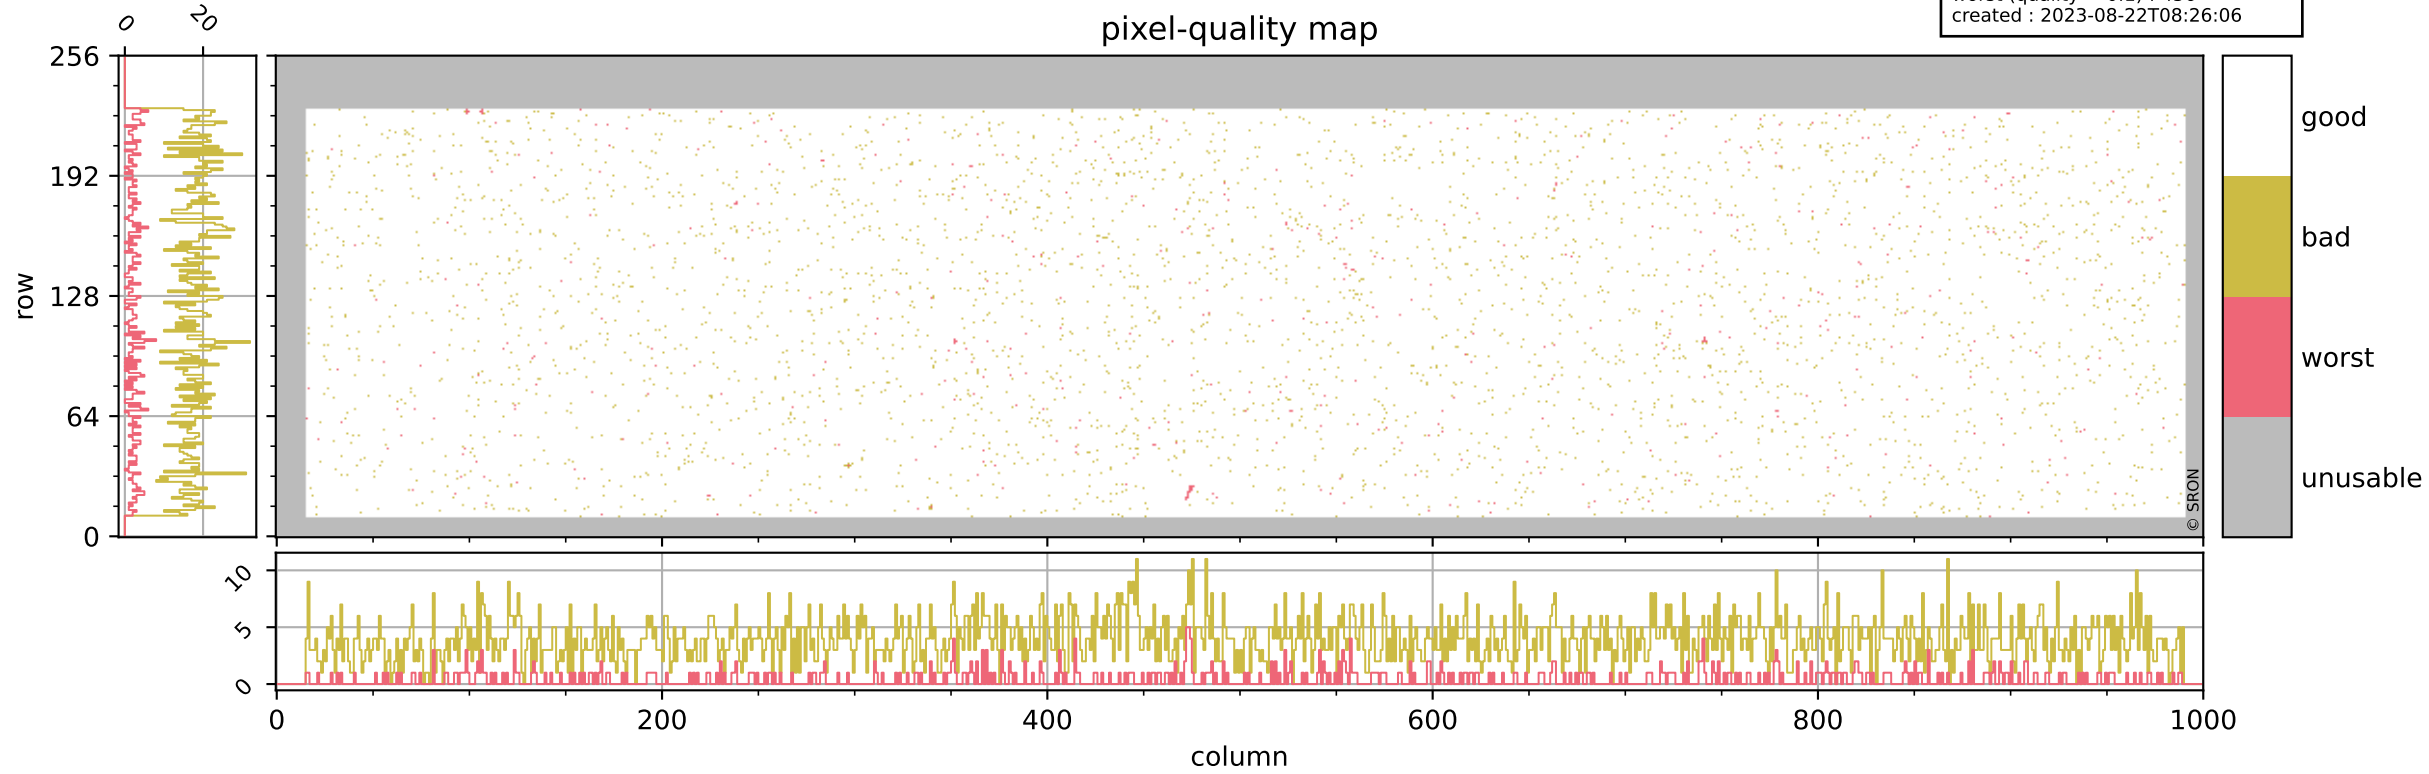

Tropomi SWIR pixel quality (official)

orbits : 20 in [20242, 20287]
coverage : 2021-09-09 / 2021-09-12
bad (quality < 0.8) : 3867
worst (quality < 0.1) : 456
created : 2023-08-22T08:26:06

pixel-quality map

Tropomi SWIR pixel quality (official)

orbits : 20 in [20242, 20287]
coverage : 2021-09-09 / 2021-09-12
bad (quality < 0.8) : 293
worst (quality < 0.1) : 113
created : 2023-08-22T08:26:06

pixel-quality map (dark)

Tropomi SWIR pixel quality (official)

orbits : 20 in [20242, 20287]
coverage : 2021-09-09 / 2021-09-12
bad (quality < 0.8) : 3621
worst (quality < 0.1) : 377
created : 2023-08-22T08:26:07

pixel-quality map (noise average)

Tropomi SWIR pixel quality (official)

orbits : 20 in [20242, 20287]
coverage : 2021-09-09 / 2021-09-12
to good : 368
good to bad : 1739
to worst : 248
created : 2023-08-22T08:26:07

total quality compared with SWIR pixel-quality CKD