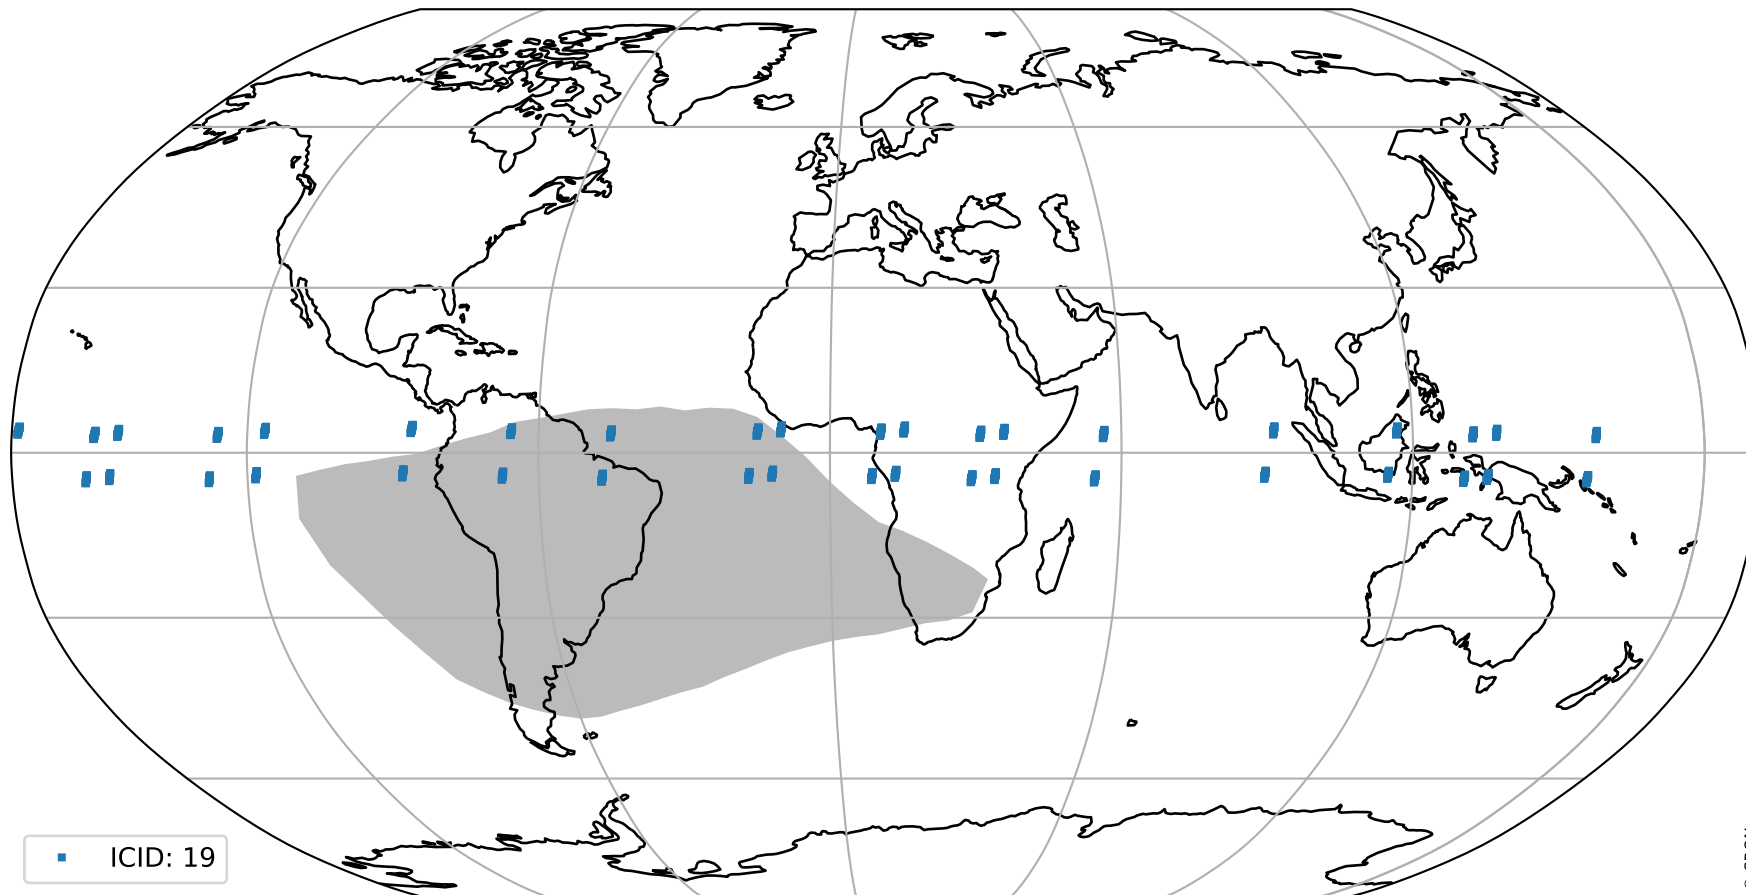

Tropomi SWIR pixel quality (official)

orbits : 20 in [20242, 20287]
coverage : 2021-09-09 / 2021-09-12
to good : 368
good to bad : 1739
to worst : 248
created : 2023-08-22T08:26:07

total quality compared with SWIR pixel-quality CKD

Tropomi SWIR pixel quality (official)

orbits : 20 in [20242, 20287]
coverage : 2021-09-09 / 2021-09-12
created : 2023-08-22T08:26:07

Histograms of pixel-quality

Tropomi SWIR pixel quality (official) ground-tracks of Sentinel-5P

orbits : 20 in [20242, 20287]
coverage : 2021-09-09 / 2021-09-12
created : 2023-08-22T08:26:08

Tropomi SWIR pixel quality (official)

orbits : [2827, 20287]
coverage : 2018-04-30 / 2021-09-12
created : 2023-08-22T08:26:08