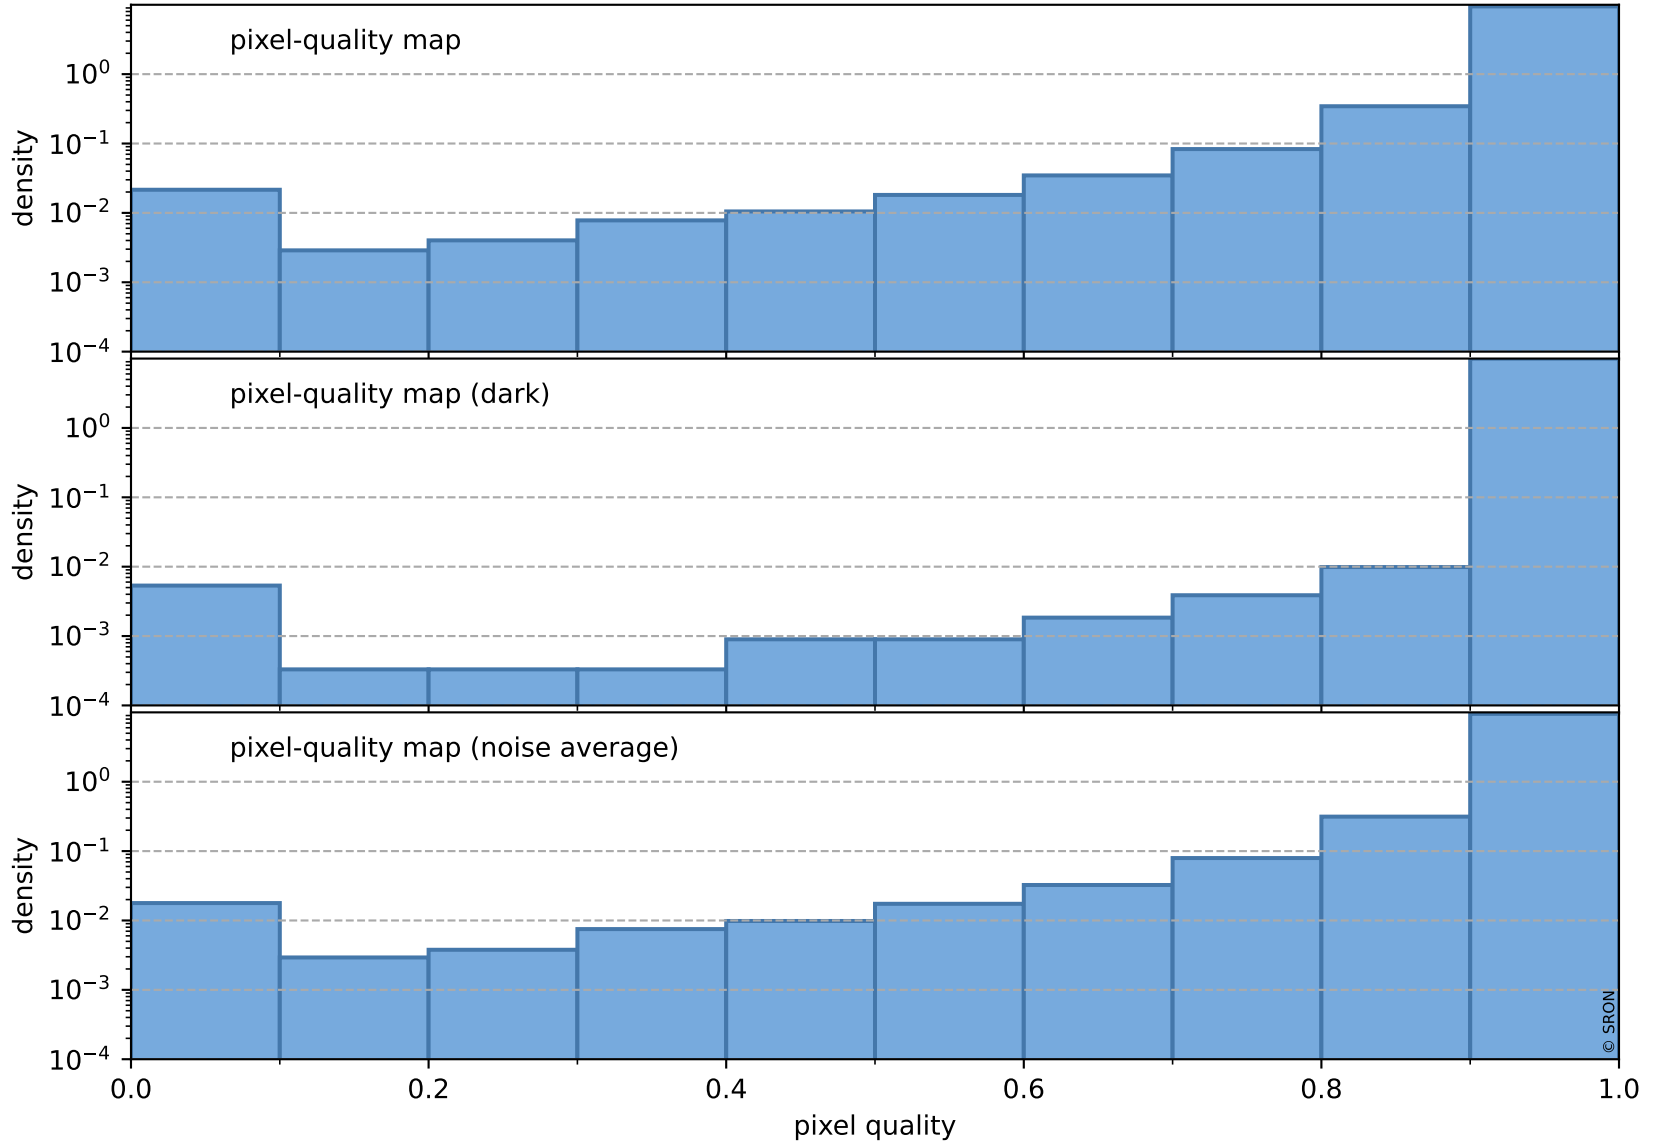

Tropomi SWIR pixel quality (official)

orbits : 20 in [20242, 20287]
coverage : 2021-09-09 / 2021-09-12
to good : 368
good to bad : 1739
to worst : 248
created : 2023-08-22T08:26:07

total quality compared with SWIR pixel-quality CKD

Tropomi SWIR pixel quality (official)

orbits : 20 in [20242, 20287]
coverage : 2021-09-09 / 2021-09-12
created : 2023-08-22T08:26:07

Histograms of pixel-quality

Tropomi SWIR pixel quality (official) ground-tracks of Sentinel-5P

orbits : 20 in [20242, 20287]
coverage : 2021-09-09 / 2021-09-12
created : 2023-08-22T08:26:08

Tropomi SWIR pixel quality (official)

orbits : [2827, 20287]
coverage : 2018-04-30 / 2021-09-12
created : 2023-08-22T08:26:08