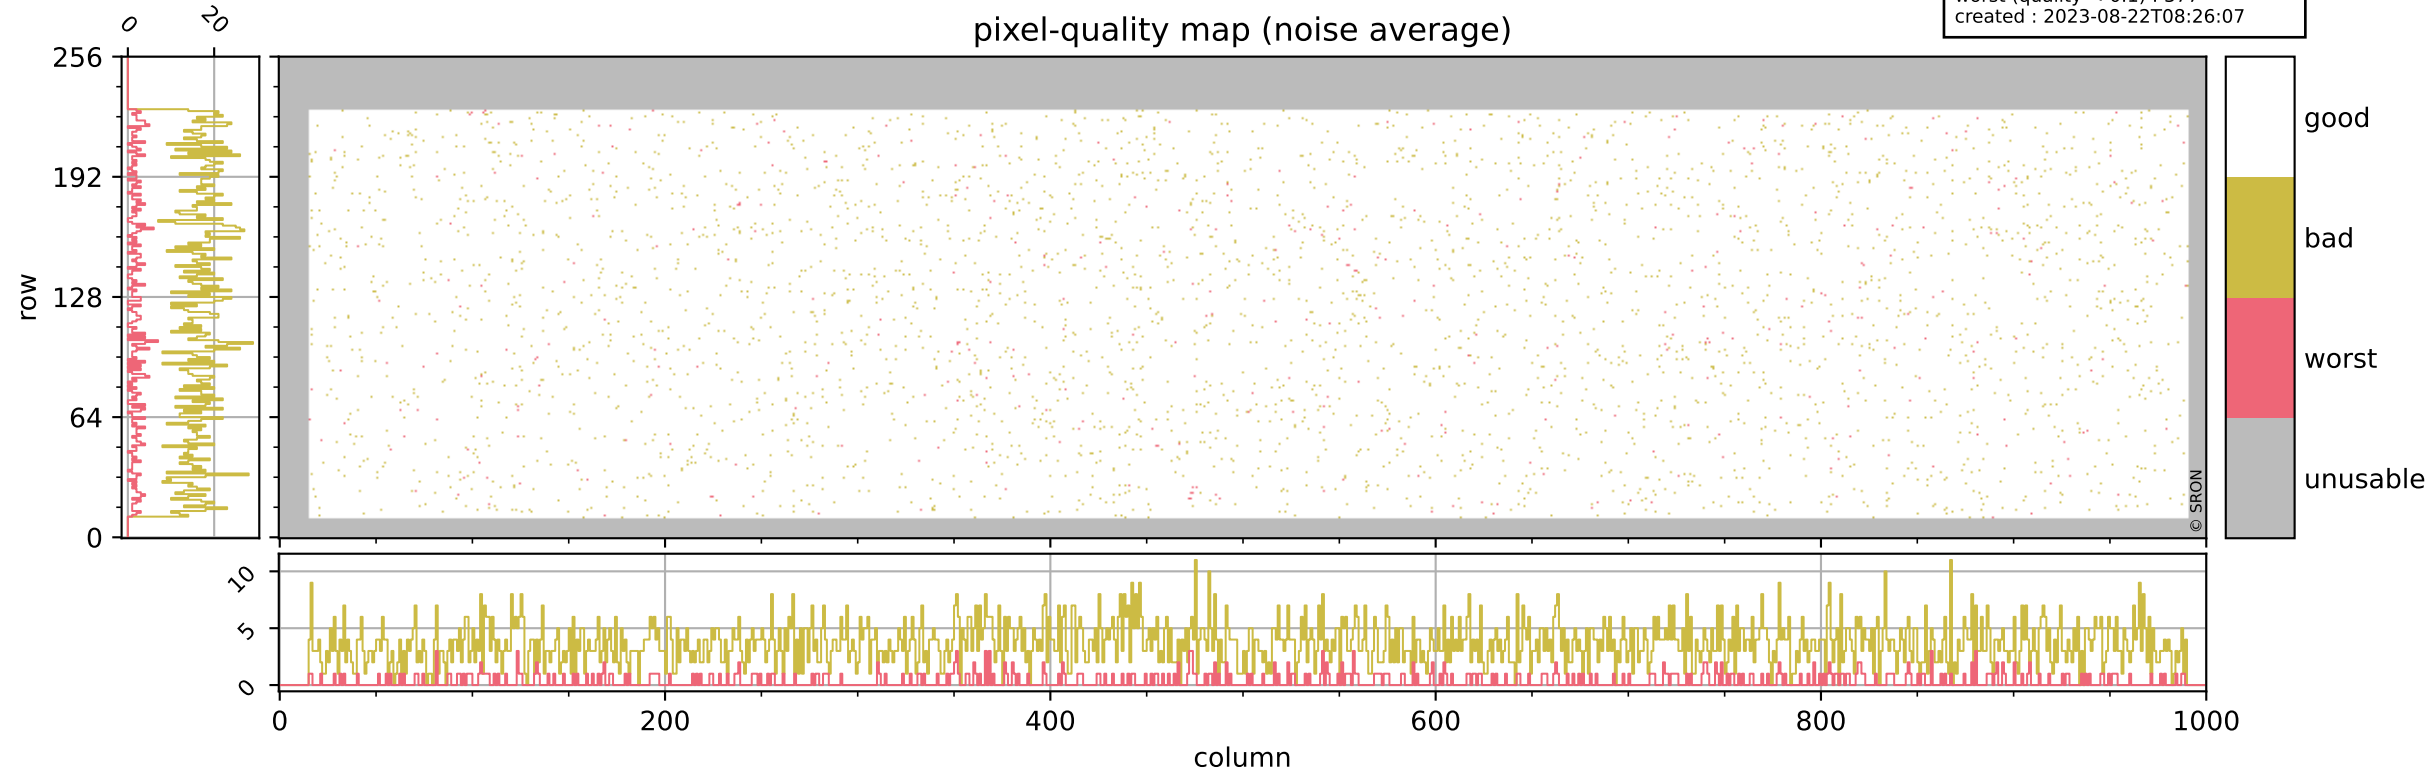

Tropomi SWIR pixel quality (official)

orbits : 20 in [20242, 20287]
coverage : 2021-09-09 / 2021-09-12
bad (quality < 0.8) : 293
worst (quality < 0.1) : 113
created : 2023-08-22T08:26:06

pixel-quality map (dark)

Tropomi SWIR pixel quality (official)

orbits : 20 in [20242, 20287]
coverage : 2021-09-09 / 2021-09-12
bad (quality < 0.8) : 3621
worst (quality < 0.1) : 377
created : 2023-08-22T08:26:07

pixel-quality map (noise average)

Tropomi SWIR pixel quality (official)

orbits : 20 in [20242, 20287]
coverage : 2021-09-09 / 2021-09-12
to good : 368
good to bad : 1739
to worst : 248
created : 2023-08-22T08:26:07

total quality compared with SWIR pixel-quality CKD

Tropomi SWIR pixel quality (official)

orbits : 20 in [20242, 20287]
coverage : 2021-09-09 / 2021-09-12
created : 2023-08-22T08:26:07

Histograms of pixel-quality

Tropomi SWIR pixel quality (official) ground-tracks of Sentinel-5P