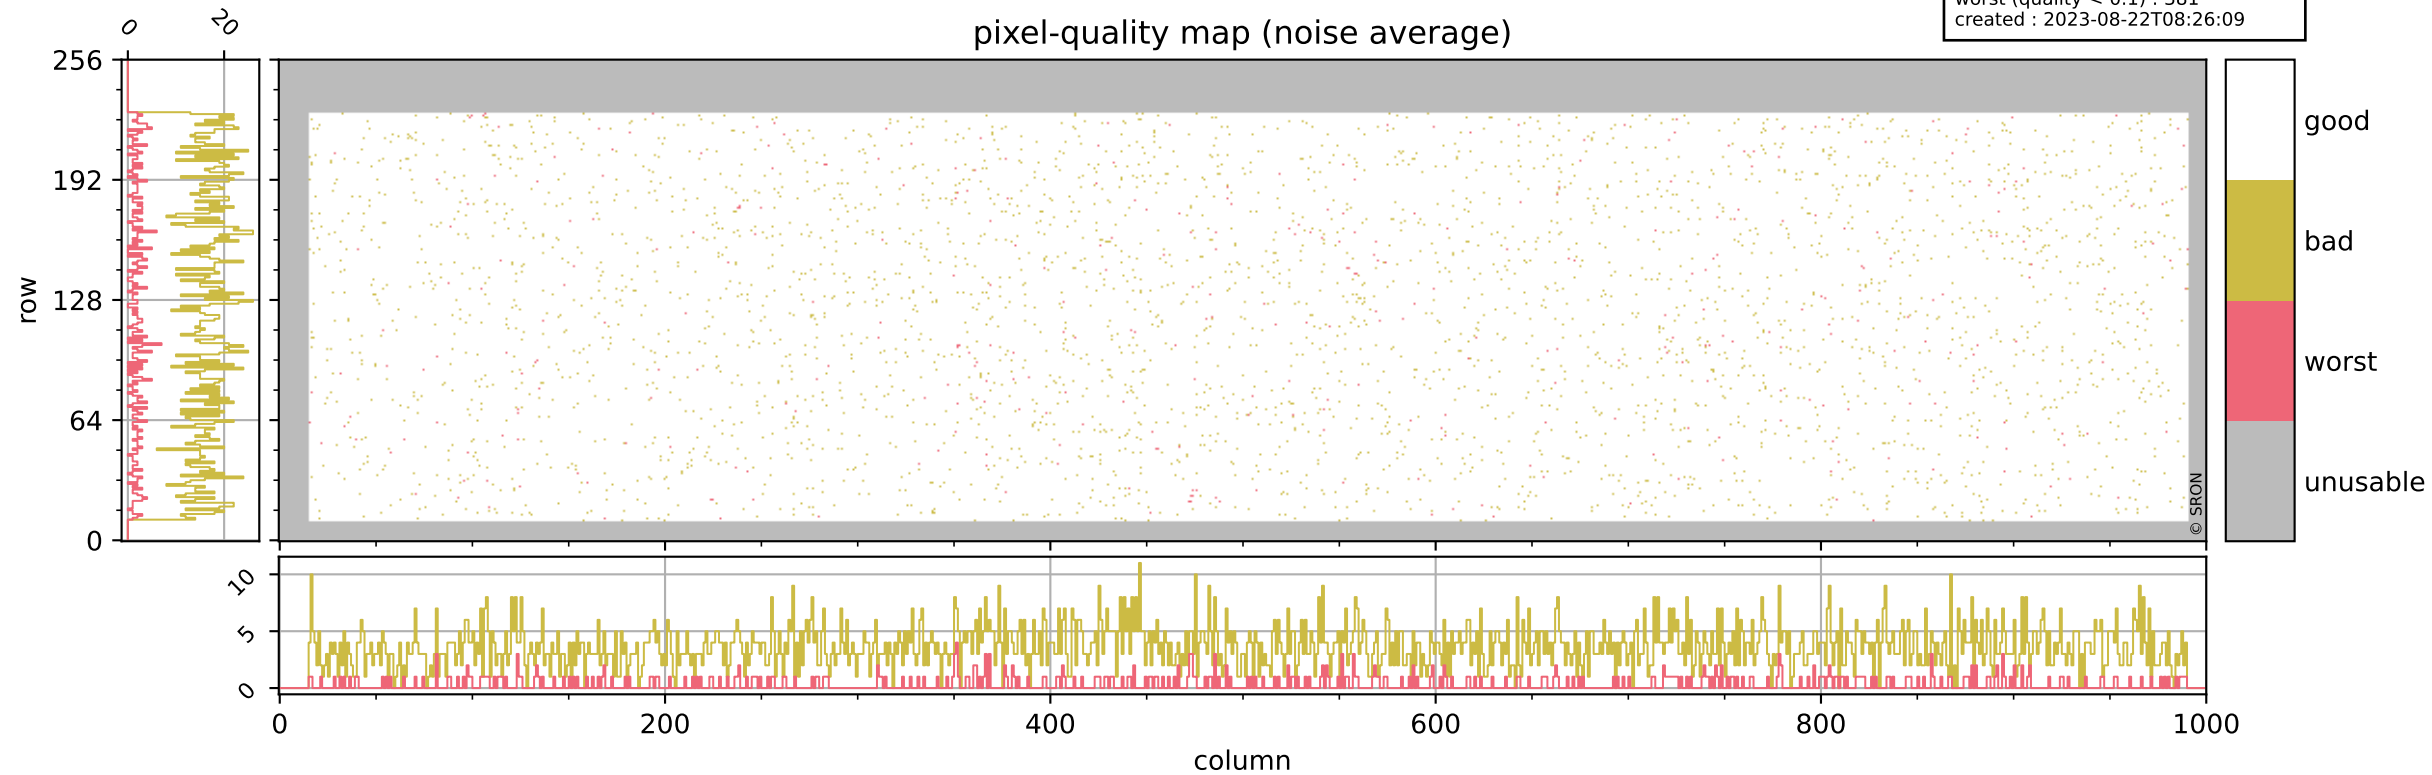

Tropomi SWIR pixel quality (official)

orbits : 19 in [20257, 20302]
coverage : 2021-09-10 / 2021-09-13
bad (quality < 0.8) : 3852
worst (quality < 0.1) : 460
created : 2023-08-22T08:26:09

Tropomi SWIR pixel quality (official)

orbits : 19 in [20257, 20302]
coverage : 2021-09-10 / 2021-09-13
bad (quality < 0.8) : 296
worst (quality < 0.1) : 116
created : 2023-08-22T08:26:09

Tropomi SWIR pixel quality (official)

orbits : 19 in [20257, 20302]
coverage : 2021-09-10 / 2021-09-13
bad (quality < 0.8) : 3604
worst (quality < 0.1) : 381
created : 2023-08-22T08:26:09

pixel-quality map (noise average)

Tropomi SWIR pixel quality (official)

orbits : 19 in [20257, 20302]
coverage : 2021-09-10 / 2021-09-13
to good : 364
good to bad : 1717
to worst : 249
created : 2023-08-22T08:26:09

Tropomi SWIR pixel quality (official) ground-tracks of Sentinel-5P

orbits : 19 in [20257, 20302]
coverage : 2021-09-10 / 2021-09-13
created : 2023-08-22T08:26:10

Tropomi SWIR pixel quality (official)

orbits : [2827, 20302]
coverage : 2018-04-30 / 2021-09-13
created : 2023-08-22T08:26:10