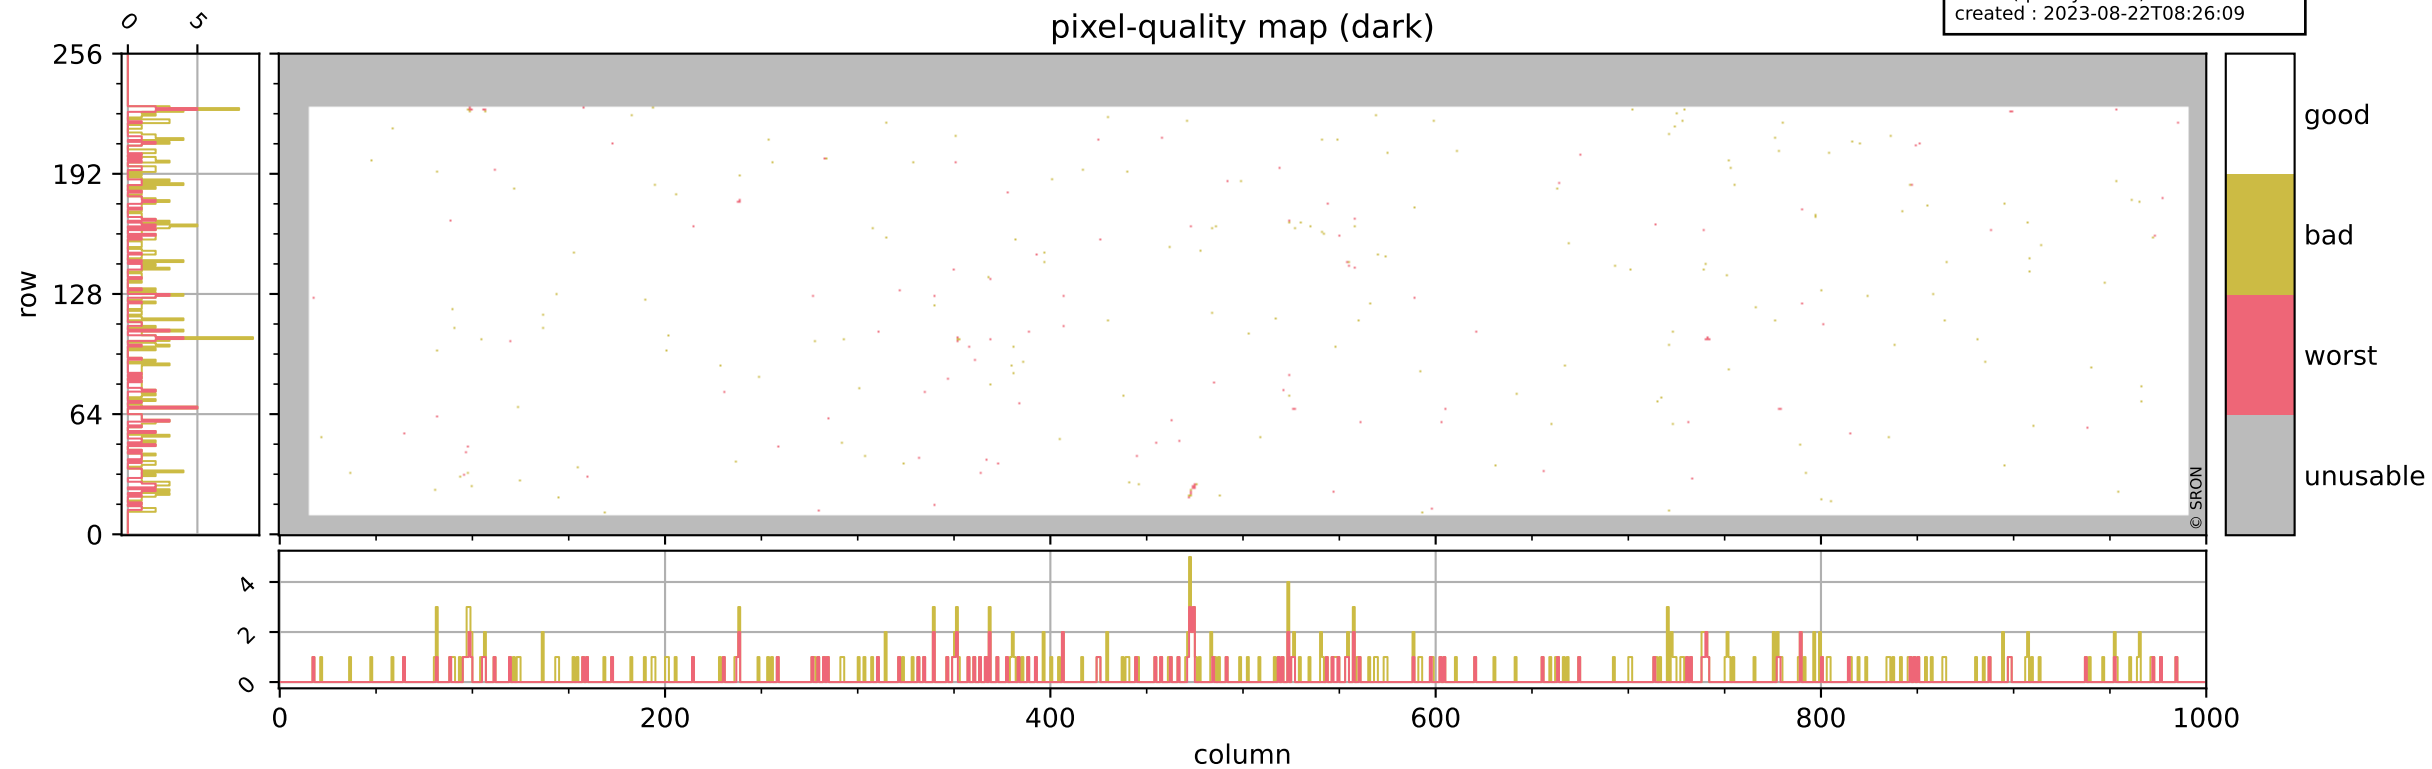

Tropomi SWIR pixel quality (official)

orbits : 19 in [20257, 20302]
coverage : 2021-09-10 / 2021-09-13
bad (quality < 0.8) : 3852
worst (quality < 0.1) : 460
created : 2023-08-22T08:26:09

Tropomi SWIR pixel quality (official)

orbits : 19 in [20257, 20302]
coverage : 2021-09-10 / 2021-09-13
bad (quality < 0.8) : 296
worst (quality < 0.1) : 116
created : 2023-08-22T08:26:09

Tropomi SWIR pixel quality (official)

orbits : 19 in [20257, 20302]
coverage : 2021-09-10 / 2021-09-13
bad (quality < 0.8) : 3604
worst (quality < 0.1) : 381
created : 2023-08-22T08:26:09

pixel-quality map (noise average)

Tropomi SWIR pixel quality (official)

orbits : 19 in [20257, 20302]
coverage : 2021-09-10 / 2021-09-13
to good : 364
good to bad : 1717
to worst : 249
created : 2023-08-22T08:26:09

Tropomi SWIR pixel quality (official) ground-tracks of Sentinel-5P

orbits : 19 in [20257, 20302]
coverage : 2021-09-10 / 2021-09-13
created : 2023-08-22T08:26:10

Tropomi SWIR pixel quality (official)

orbits : [2827, 20302]
coverage : 2018-04-30 / 2021-09-13
created : 2023-08-22T08:26:10