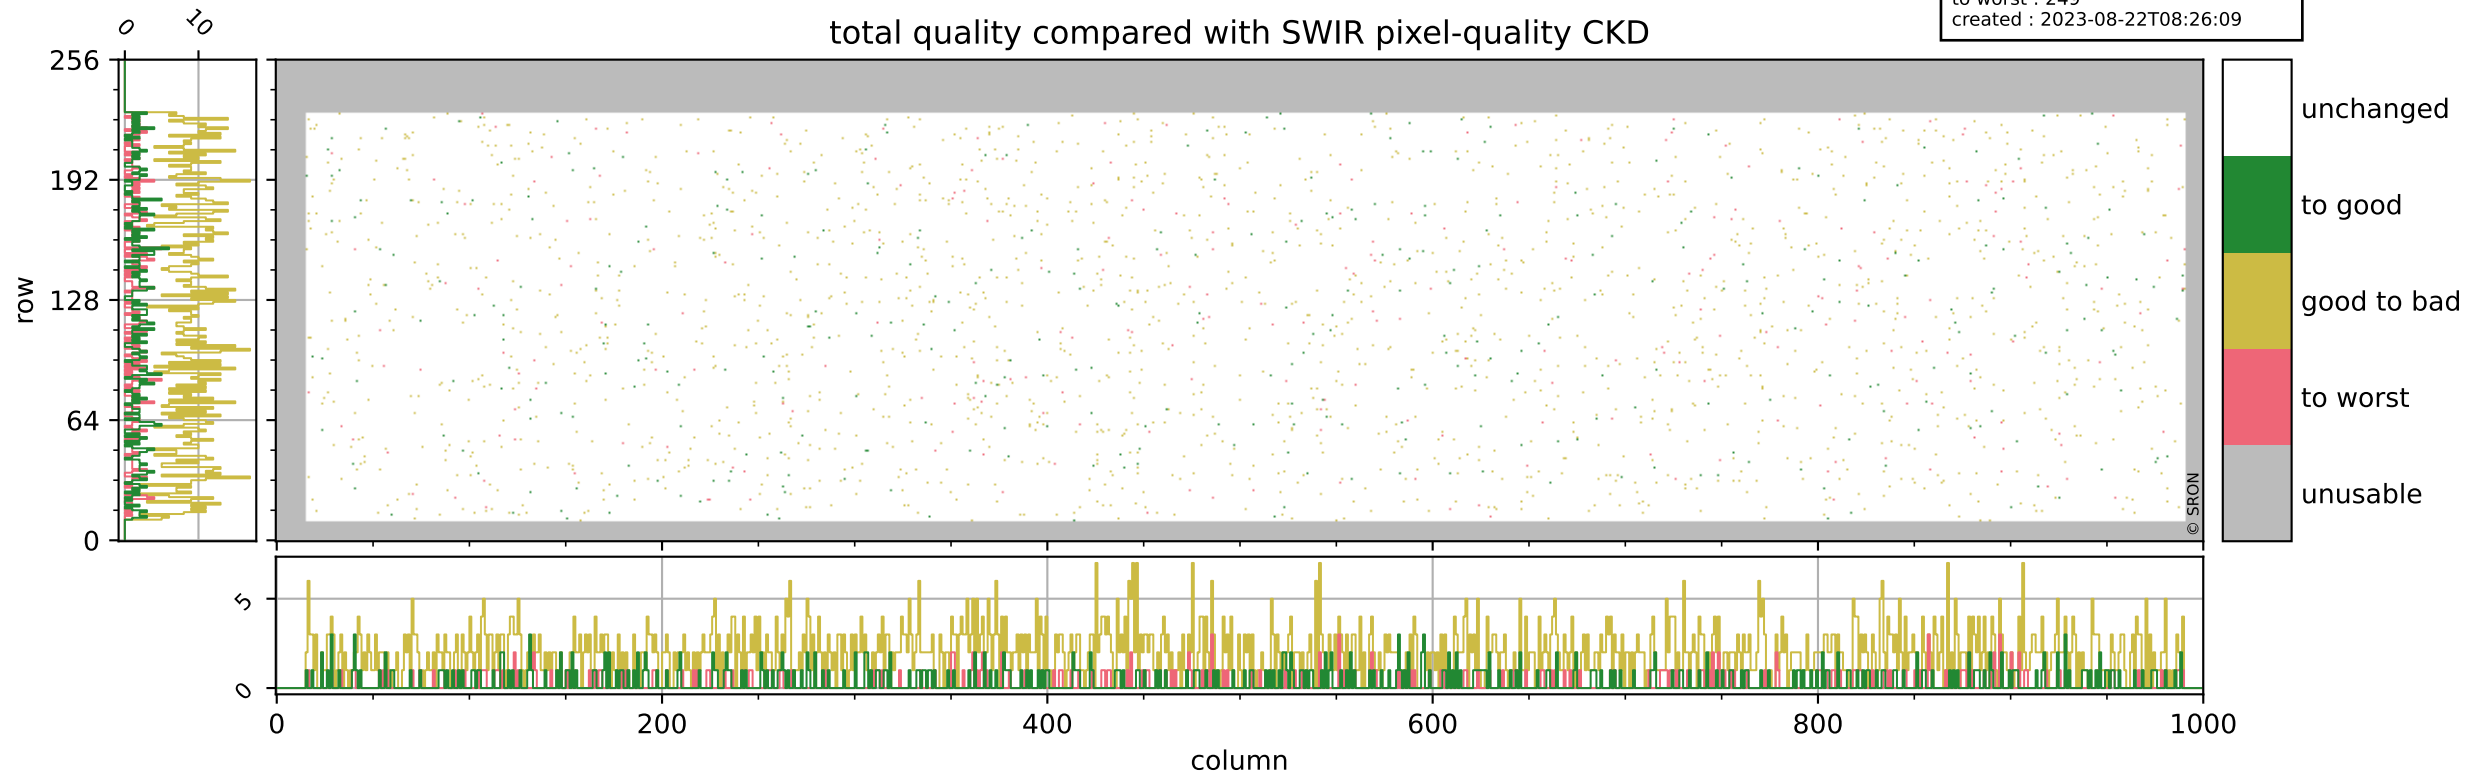

orbits : 19 in [20257, 20302]
coverage : 2021-09-10 / 2021-09-13
bad (quality < 0.8) : 296
worst (quality < 0.1) : 116
created : 2023-08-22T08:26:09

Tropomi SWIR pixel quality (official)

orbits : 19 in [20257, 20302]
coverage : 2021-09-10 / 2021-09-13
bad (quality < 0.8) : 3604
worst (quality < 0.1) : 381
created : 2023-08-22T08:26:09

pixel-quality map (noise average)

Tropomi SWIR pixel quality (official)

orbits : 19 in [20257, 20302]
coverage : 2021-09-10 / 2021-09-13
to good : 364
good to bad : 1717
to worst : 249
created : 2023-08-22T08:26:09

total quality compared with SWIR pixel-quality CKD

Tropomi SWIR pixel quality (official)

orbits : 19 in [20257, 20302]
coverage : 2021-09-10 / 2021-09-13
created : 2023-08-22T08:26:09

Histograms of pixel-quality

Tropomi SWIR pixel quality (official) ground-tracks of Sentinel-5P

orbits : 19 in [20257, 20302]
coverage : 2021-09-10 / 2021-09-13
created : 2023-08-22T08:26:10

Tropomi SWIR pixel quality (official)

orbits : [2827, 20302]
coverage : 2018-04-30 / 2021-09-13
created : 2023-08-22T08:26:10