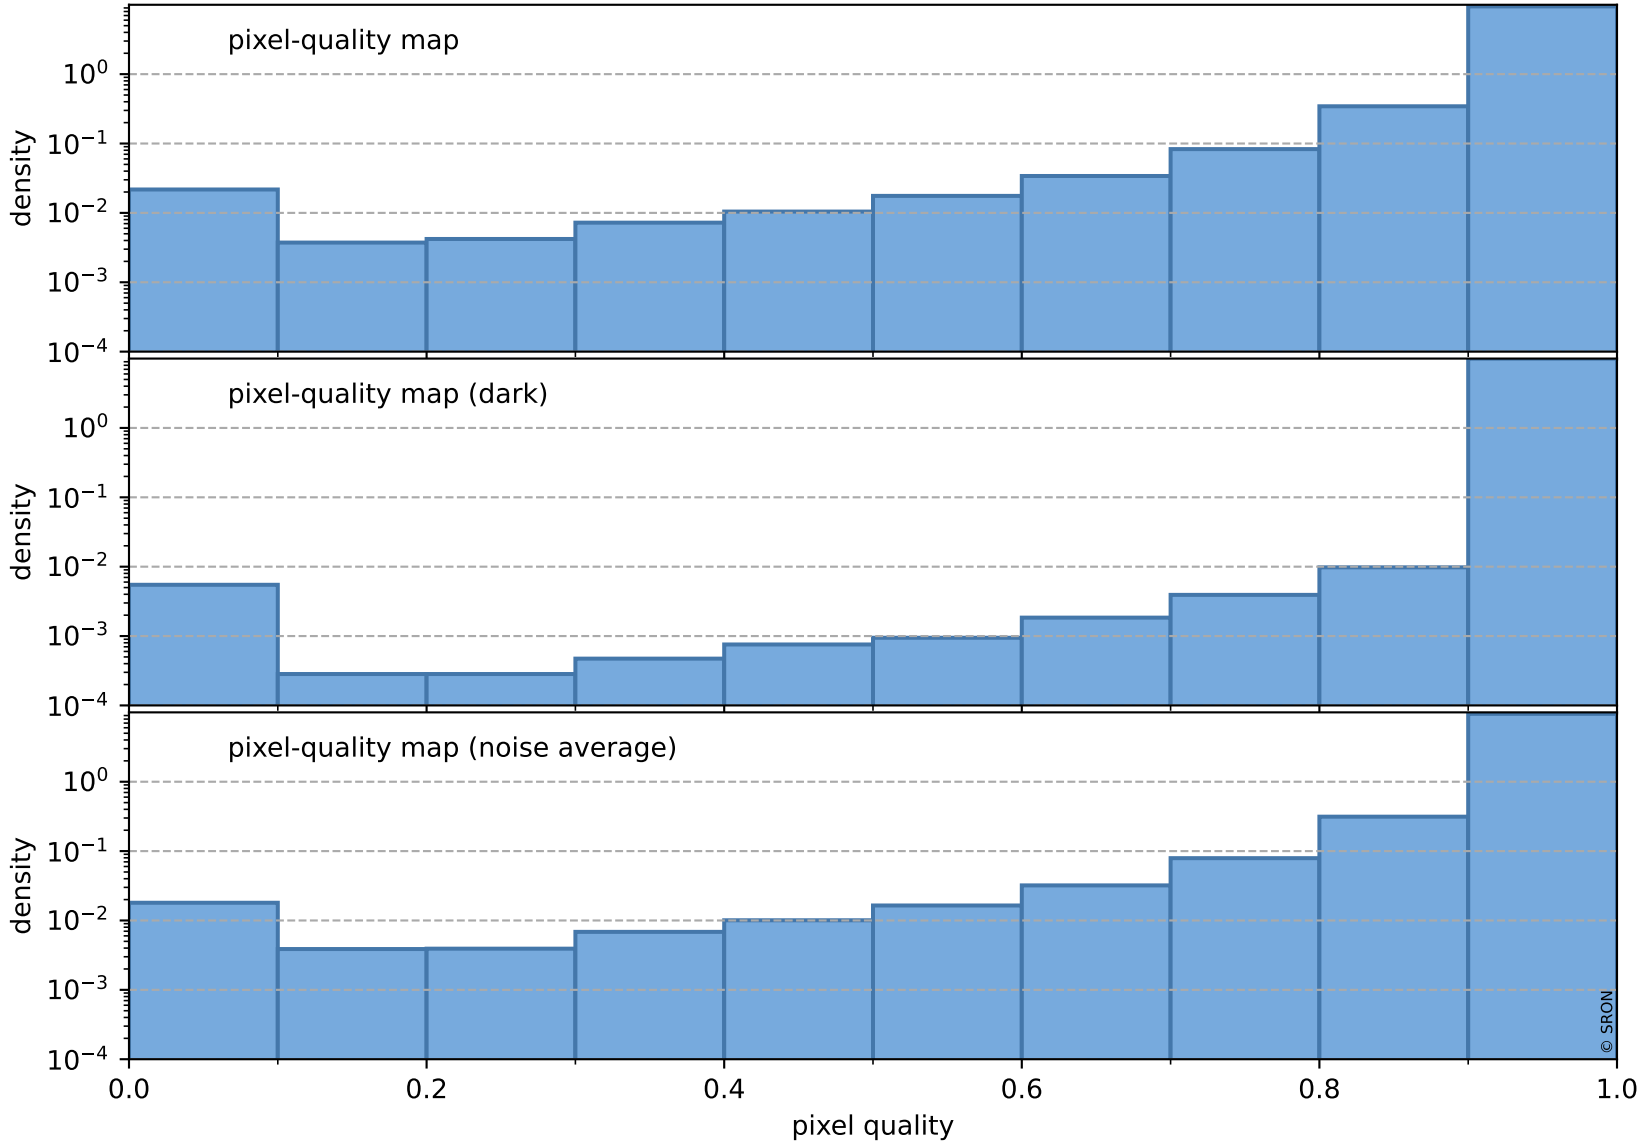

pixel-quality map (noise average)

Tropomi SWIR pixel quality (official)

orbits : 19 in [20257, 20302]
coverage : 2021-09-10 / 2021-09-13
to good : 364
good to bad : 1717
to worst : 249
created : 2023-08-22T08:26:09

total quality compared with SWIR pixel-quality CKD

Tropomi SWIR pixel quality (official)

orbits : 19 in [20257, 20302]
coverage : 2021-09-10 / 2021-09-13
created : 2023-08-22T08:26:09

Histograms of pixel-quality

Tropomi SWIR pixel quality (official) ground-tracks of Sentinel-5P

orbits : 19 in [20257, 20302]
coverage : 2021-09-10 / 2021-09-13
created : 2023-08-22T08:26:10

Tropomi SWIR pixel quality (official)

orbits : [2827, 20302]
coverage : 2018-04-30 / 2021-09-13
created : 2023-08-22T08:26:10