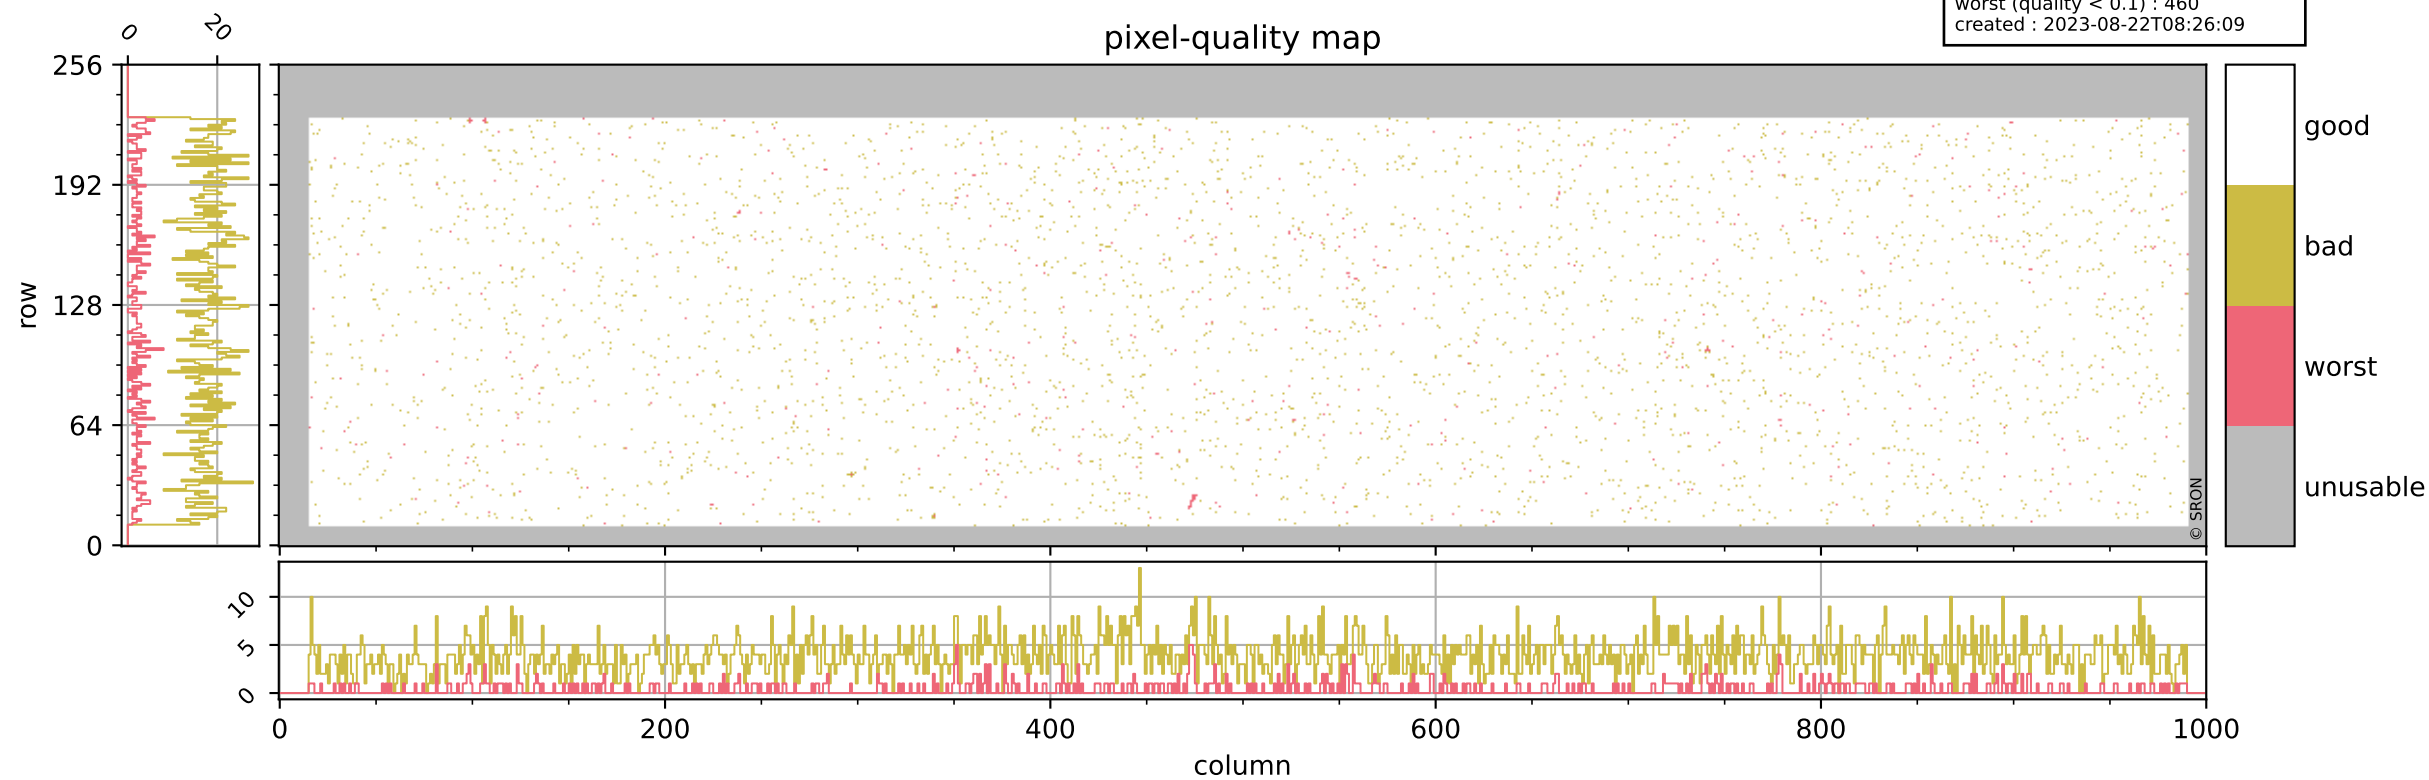

Tropomi SWIR pixel quality (official)

orbits : 19 in [20257, 20302]
coverage : 2021-09-10 / 2021-09-13
bad (quality < 0.8) : 3852
worst (quality < 0.1) : 460
created : 2023-08-22T08:26:09

Tropomi SWIR pixel quality (official)

orbits : 19 in [20257, 20302]
coverage : 2021-09-10 / 2021-09-13
bad (quality < 0.8) : 296
worst (quality < 0.1) : 116
created : 2023-08-22T08:26:09

Tropomi SWIR pixel quality (official)

orbits : 19 in [20257, 20302]
coverage : 2021-09-10 / 2021-09-13
bad (quality < 0.8) : 3604
worst (quality < 0.1) : 381
created : 2023-08-22T08:26:09

pixel-quality map (noise average)

Tropomi SWIR pixel quality (official)

orbits : 19 in [20257, 20302]
coverage : 2021-09-10 / 2021-09-13
to good : 364
good to bad : 1717
to worst : 249
created : 2023-08-22T08:26:09

Tropomi SWIR pixel quality (official) ground-tracks of Sentinel-5P

orbits : 19 in [20257, 20302]
coverage : 2021-09-10 / 2021-09-13
created : 2023-08-22T08:26:10

Tropomi SWIR pixel quality (official)

orbits : [2827, 20302]
coverage : 2018-04-30 / 2021-09-13
created : 2023-08-22T08:26:10