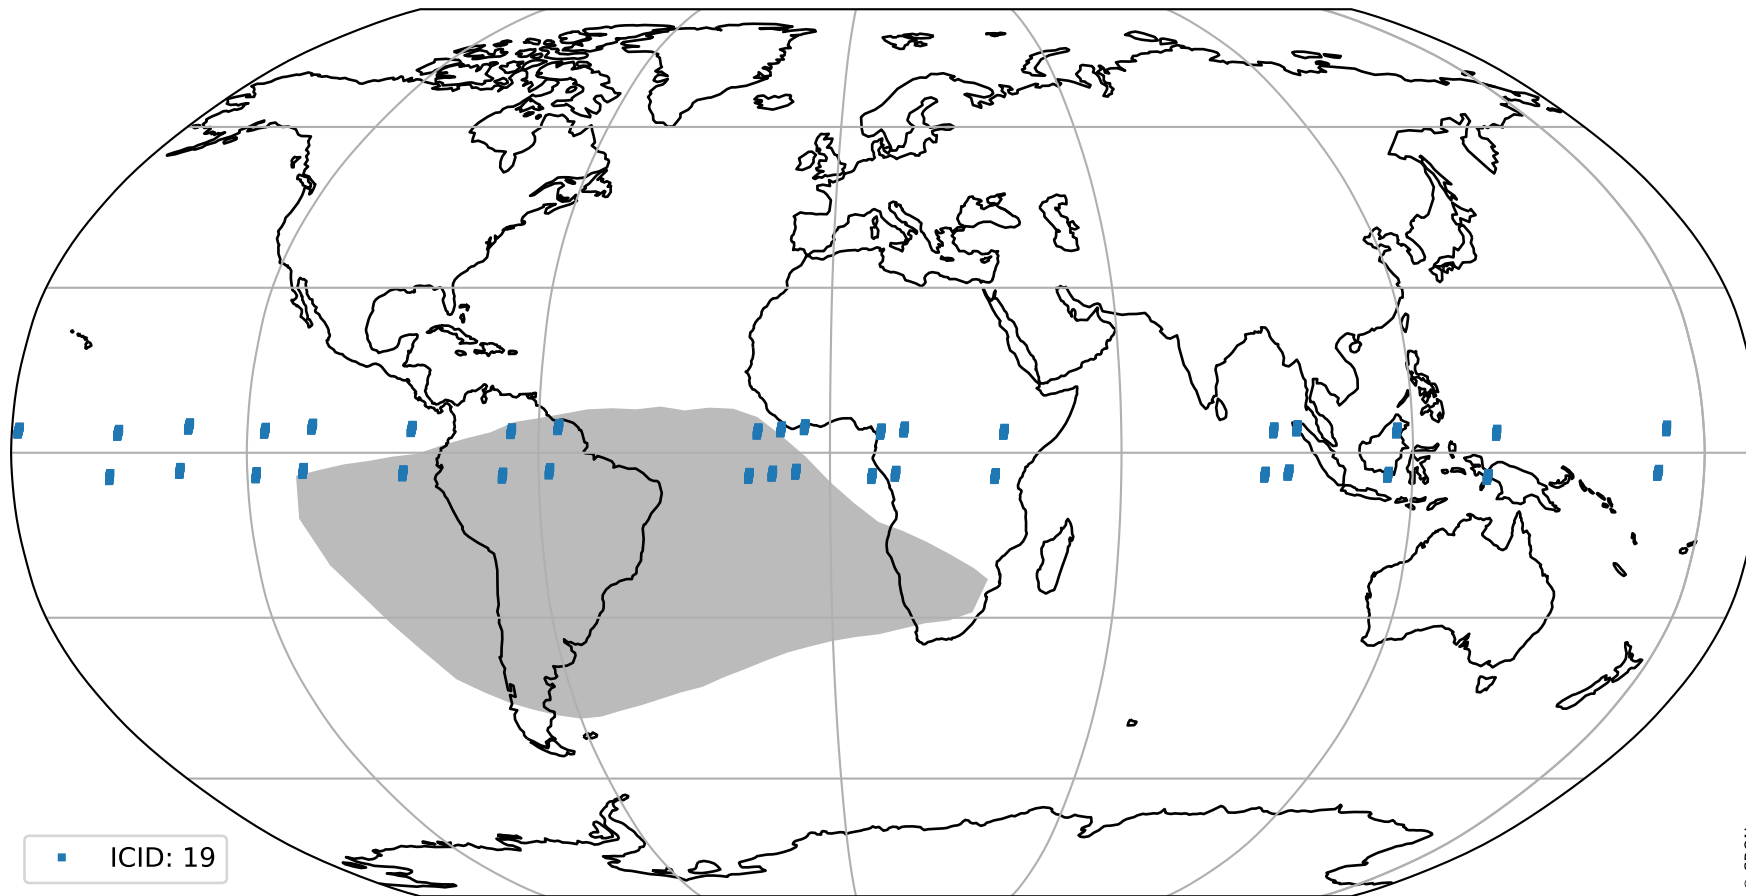

pixel-quality map (noise average)

Tropomi SWIR pixel quality (official)

orbits : 19 in [20257, 20302]
coverage : 2021-09-10 / 2021-09-13
to good : 364
good to bad : 1717
to worst : 249
created : 2023-08-22T08:26:09

total quality compared with SWIR pixel-quality CKD

Tropomi SWIR pixel quality (official)

orbits : 19 in [20257, 20302]
coverage : 2021-09-10 / 2021-09-13
created : 2023-08-22T08:26:09

Histograms of pixel-quality

Tropomi SWIR pixel quality (official) ground-tracks of Sentinel-5P

orbits : 19 in [20257, 20302]
coverage : 2021-09-10 / 2021-09-13
created : 2023-08-22T08:26:10

Tropomi SWIR pixel quality (official)

orbits : [2827, 20302]
coverage : 2018-04-30 / 2021-09-13
created : 2023-08-22T08:26:10