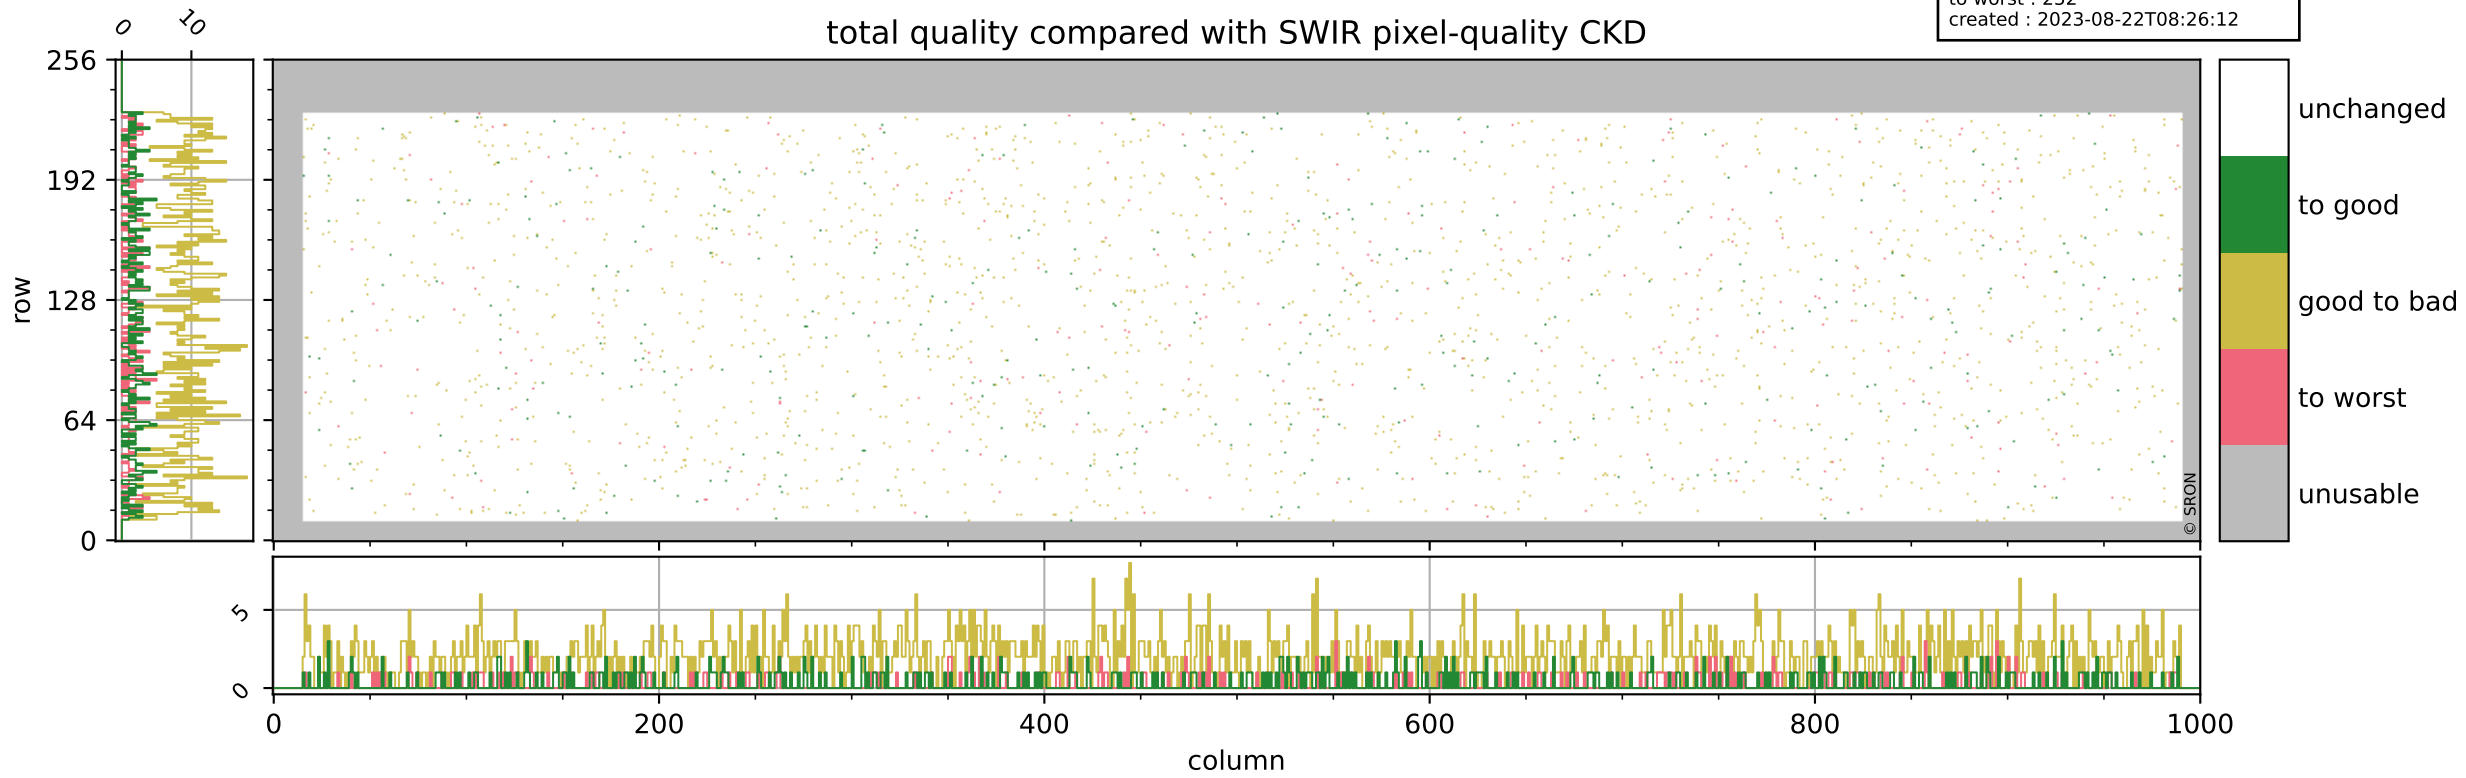

orbits : 19 in [20272, 20317]
coverage : 2021-09-11 / 2021-09-14
bad (quality < 0.8) : 296
worst (quality < 0.1) : 115
created : 2023-08-22T08:26:11

pixel-quality map (dark)

Tropomi SWIR pixel quality (official)

orbits : 19 in [20272, 20317]
coverage : 2021-09-11 / 2021-09-14
bad (quality < 0.8) : 3650
worst (quality < 0.1) : 387
created : 2023-08-22T08:26:11

pixel-quality map (noise average)

Tropomi SWIR pixel quality (official)

orbits : 19 in [20272, 20317]
coverage : 2021-09-11 / 2021-09-14
to good : 362
good to bad : 1760
to worst : 252
created : 2023-08-22T08:26:12

total quality compared with SWIR pixel-quality CKD

Tropomi SWIR pixel quality (official)

orbits : 19 in [20272, 20317]
coverage : 2021-09-11 / 2021-09-14
created : 2023-08-22T08:26:12

Histograms of pixel-quality

Tropomi SWIR pixel quality (official) ground-tracks of Sentinel-5P

orbits : 19 in [20272, 20317]
coverage : 2021-09-11 / 2021-09-14
created : 2023-08-22T08:26:12