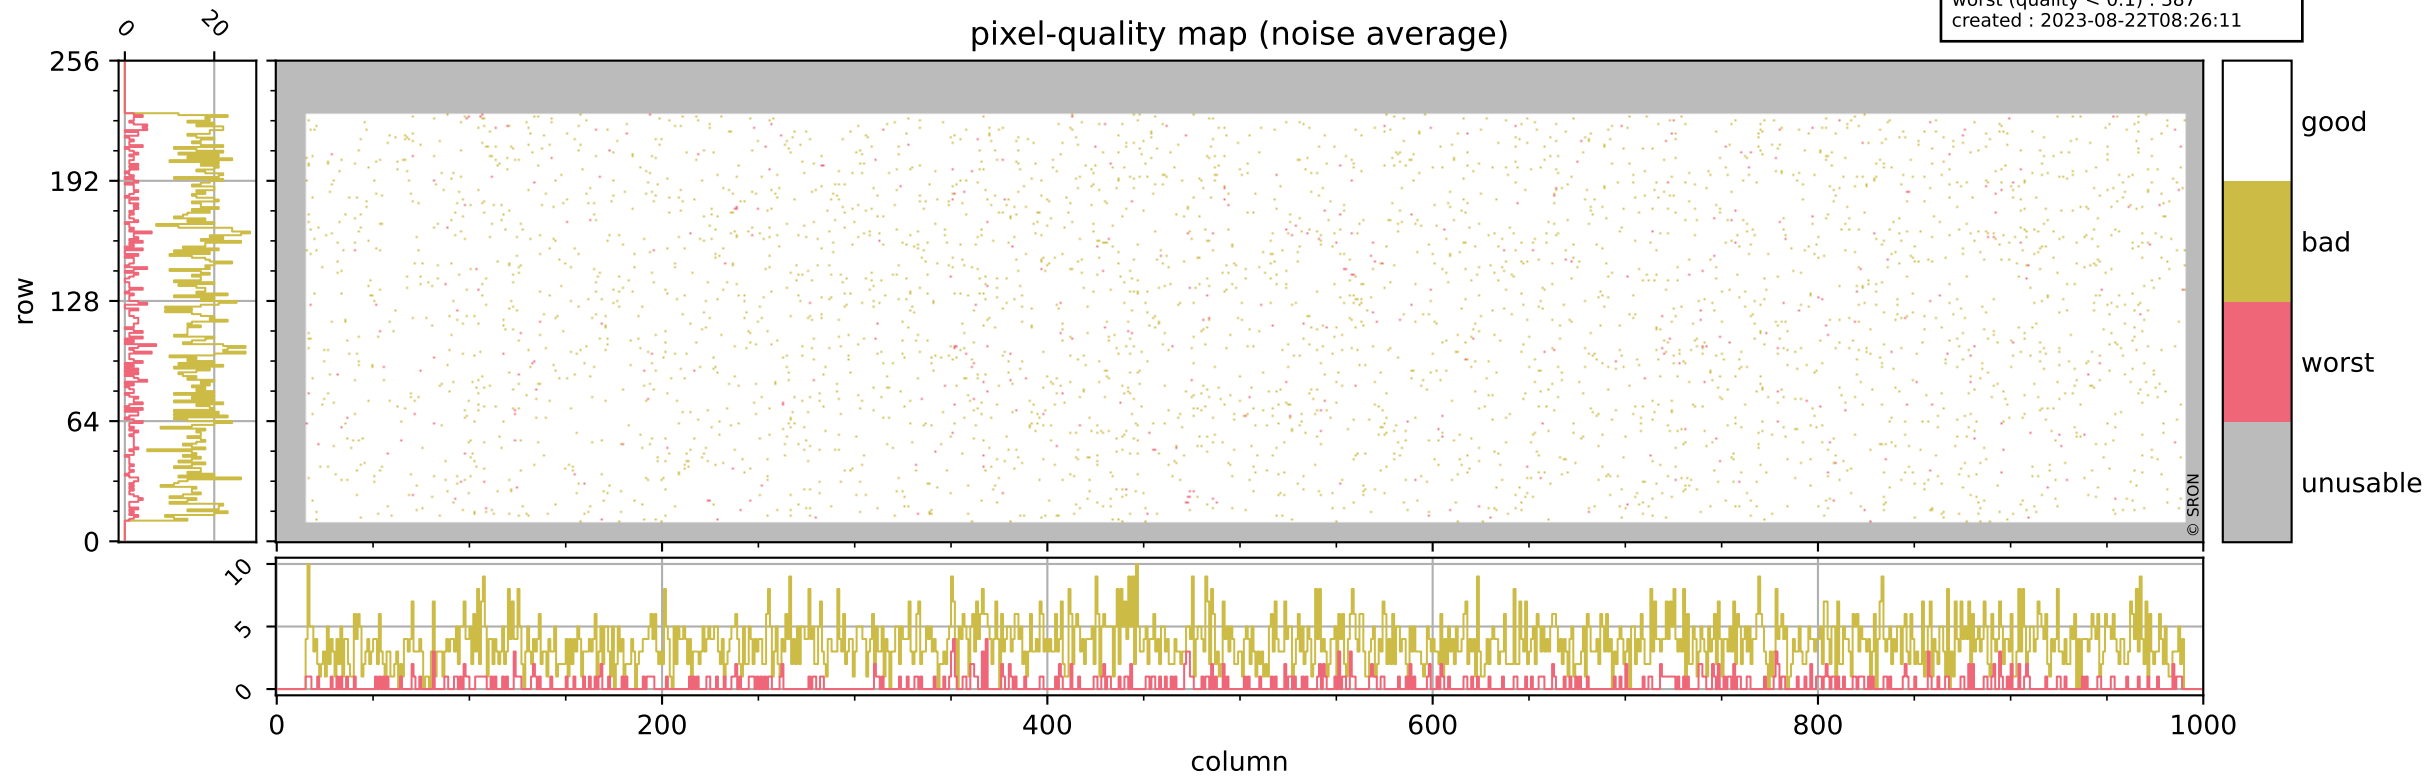

orbits : 19 in [20272, 20317]
coverage : 2021-09-11 / 2021-09-14
bad (quality < 0.8) : 296
worst (quality < 0.1) : 115
created : 2023-08-22T08:26:11

pixel-quality map (dark)

Tropomi SWIR pixel quality (official)

orbits : 19 in [20272, 20317]
coverage : 2021-09-11 / 2021-09-14
bad (quality < 0.8) : 3650
worst (quality < 0.1) : 387
created : 2023-08-22T08:26:11

pixel-quality map (noise average)

Tropomi SWIR pixel quality (official)

orbits : 19 in [20272, 20317]
coverage : 2021-09-11 / 2021-09-14
to good : 362
good to bad : 1760
to worst : 252
created : 2023-08-22T08:26:12

total quality compared with SWIR pixel-quality CKD

Tropomi SWIR pixel quality (official)

orbits : 19 in [20272, 20317]
coverage : 2021-09-11 / 2021-09-14
created : 2023-08-22T08:26:12

Histograms of pixel-quality

Tropomi SWIR pixel quality (official) ground-tracks of Sentinel-5P

orbits : 19 in [20272, 20317]
coverage : 2021-09-11 / 2021-09-14
created : 2023-08-22T08:26:12