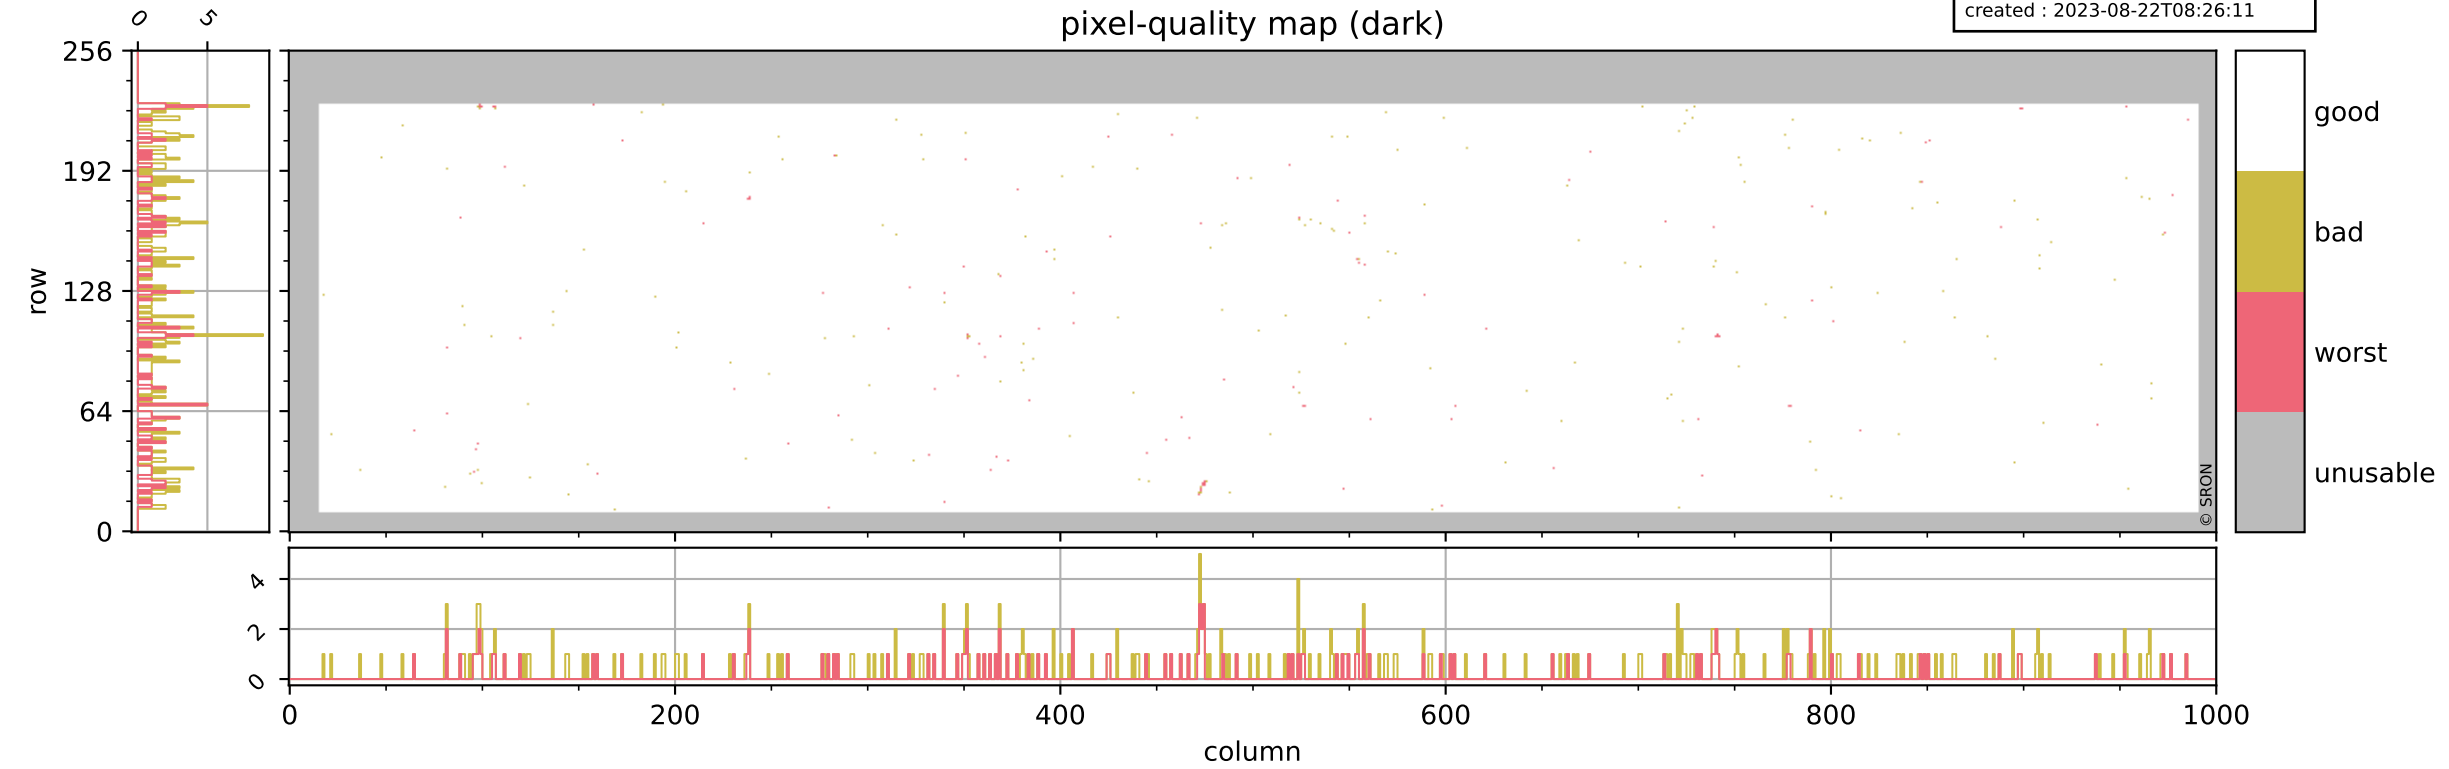

Tropomi SWIR pixel quality (official)

orbits : 19 in [20272, 20317]
coverage : 2021-09-11 / 2021-09-14
bad (quality < 0.8) : 3898
worst (quality < 0.1) : 465
created : 2023-08-22T08:26:11

Tropomi SWIR pixel quality (official)

orbits : 19 in [20272, 20317]
coverage : 2021-09-11 / 2021-09-14
bad (quality < 0.8) : 296
worst (quality < 0.1) : 115
created : 2023-08-22T08:26:11

pixel-quality map (dark)

Tropomi SWIR pixel quality (official)

orbits : 19 in [20272, 20317]
coverage : 2021-09-11 / 2021-09-14
bad (quality < 0.8) : 3650
worst (quality < 0.1) : 387
created : 2023-08-22T08:26:11

pixel-quality map (noise average)

Tropomi SWIR pixel quality (official)

orbits : 19 in [20272, 20317]
coverage : 2021-09-11 / 2021-09-14
to good : 362
good to bad : 1760
to worst : 252
created : 2023-08-22T08:26:12

total quality compared with SWIR pixel-quality CKD

Tropomi SWIR pixel quality (official)