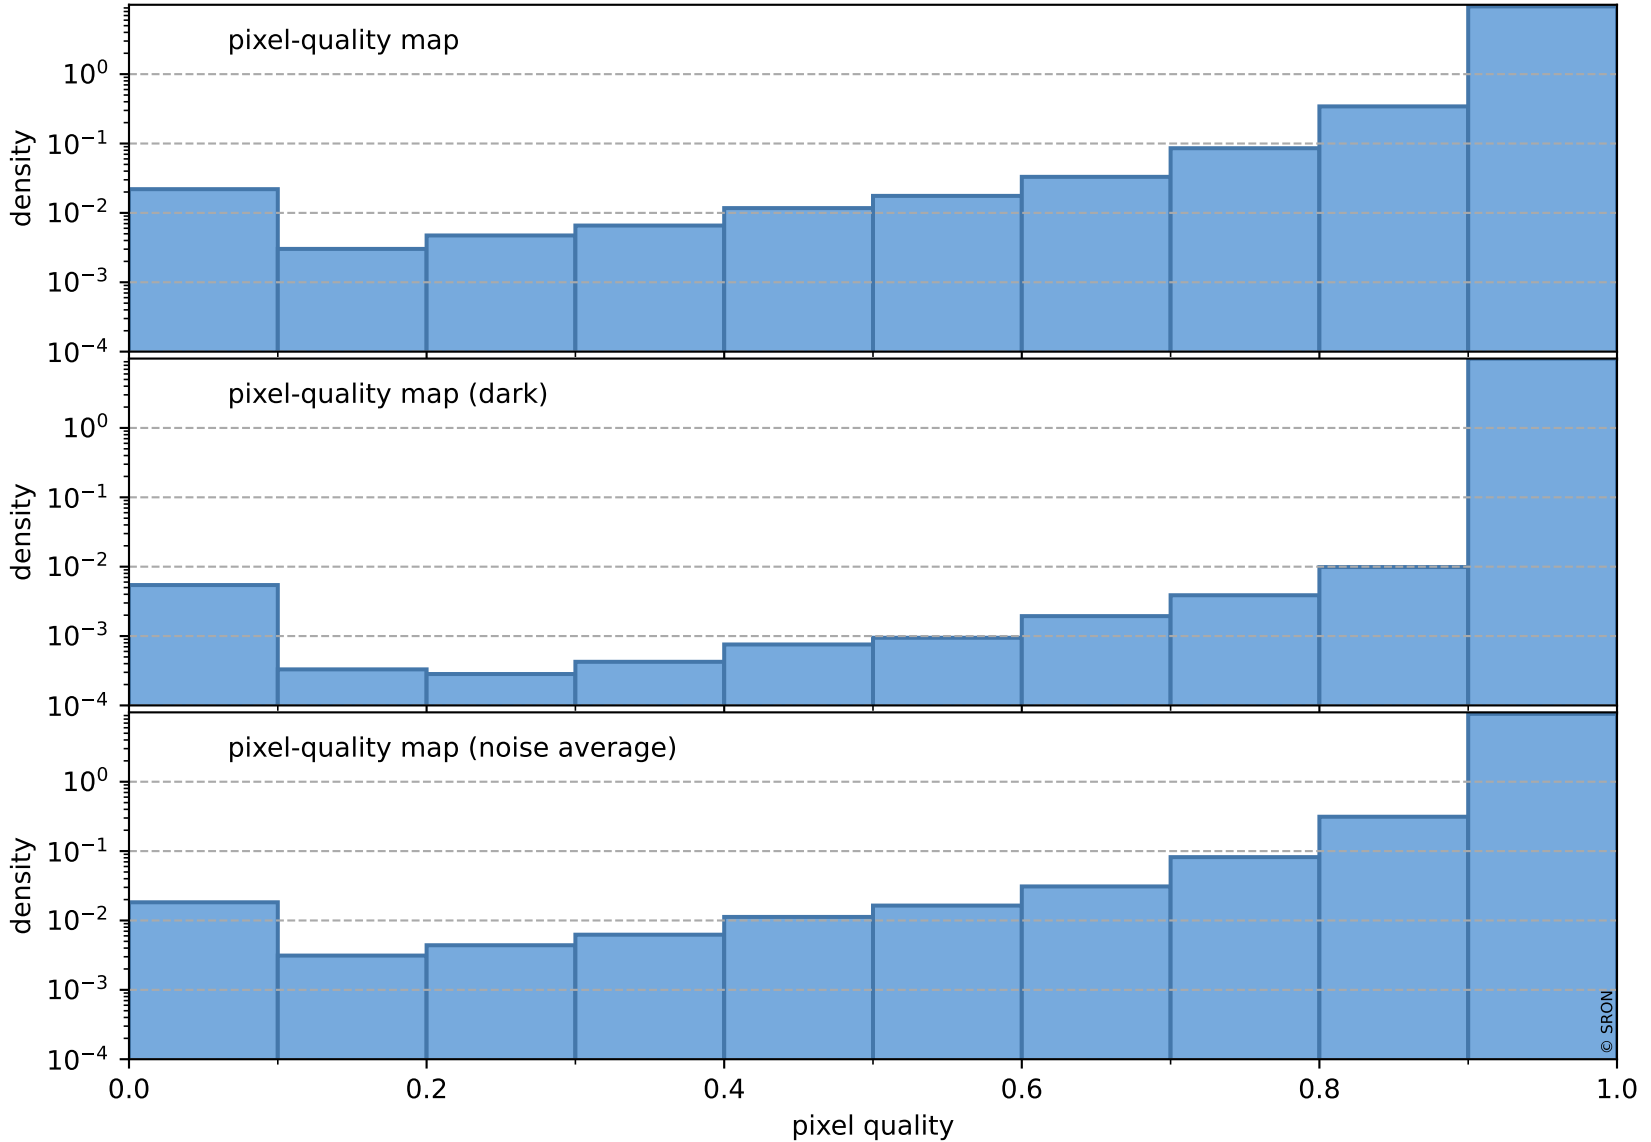

orbits : 19 in [20272, 20317]
coverage : 2021-09-11 / 2021-09-14
to good : 362
good to bad : 1760
to worst : 252
created : 2023-08-22T08:26:12

total quality compared with SWIR pixel-quality CKD

Tropomi SWIR pixel quality (official)

orbits : 19 in [20272, 20317]
coverage : 2021-09-11 / 2021-09-14
created : 2023-08-22T08:26:12

Histograms of pixel-quality

Tropomi SWIR pixel quality (official) ground-tracks of Sentinel-5P

orbits : 19 in [20272, 20317]
coverage : 2021-09-11 / 2021-09-14
created : 2023-08-22T08:26:12

Tropomi SWIR pixel quality (official)

orbits : [2827, 20317]
coverage : 2018-04-30 / 2021-09-14
created : 2023-08-22T08:26:13

trend of pixel quality & temperatures