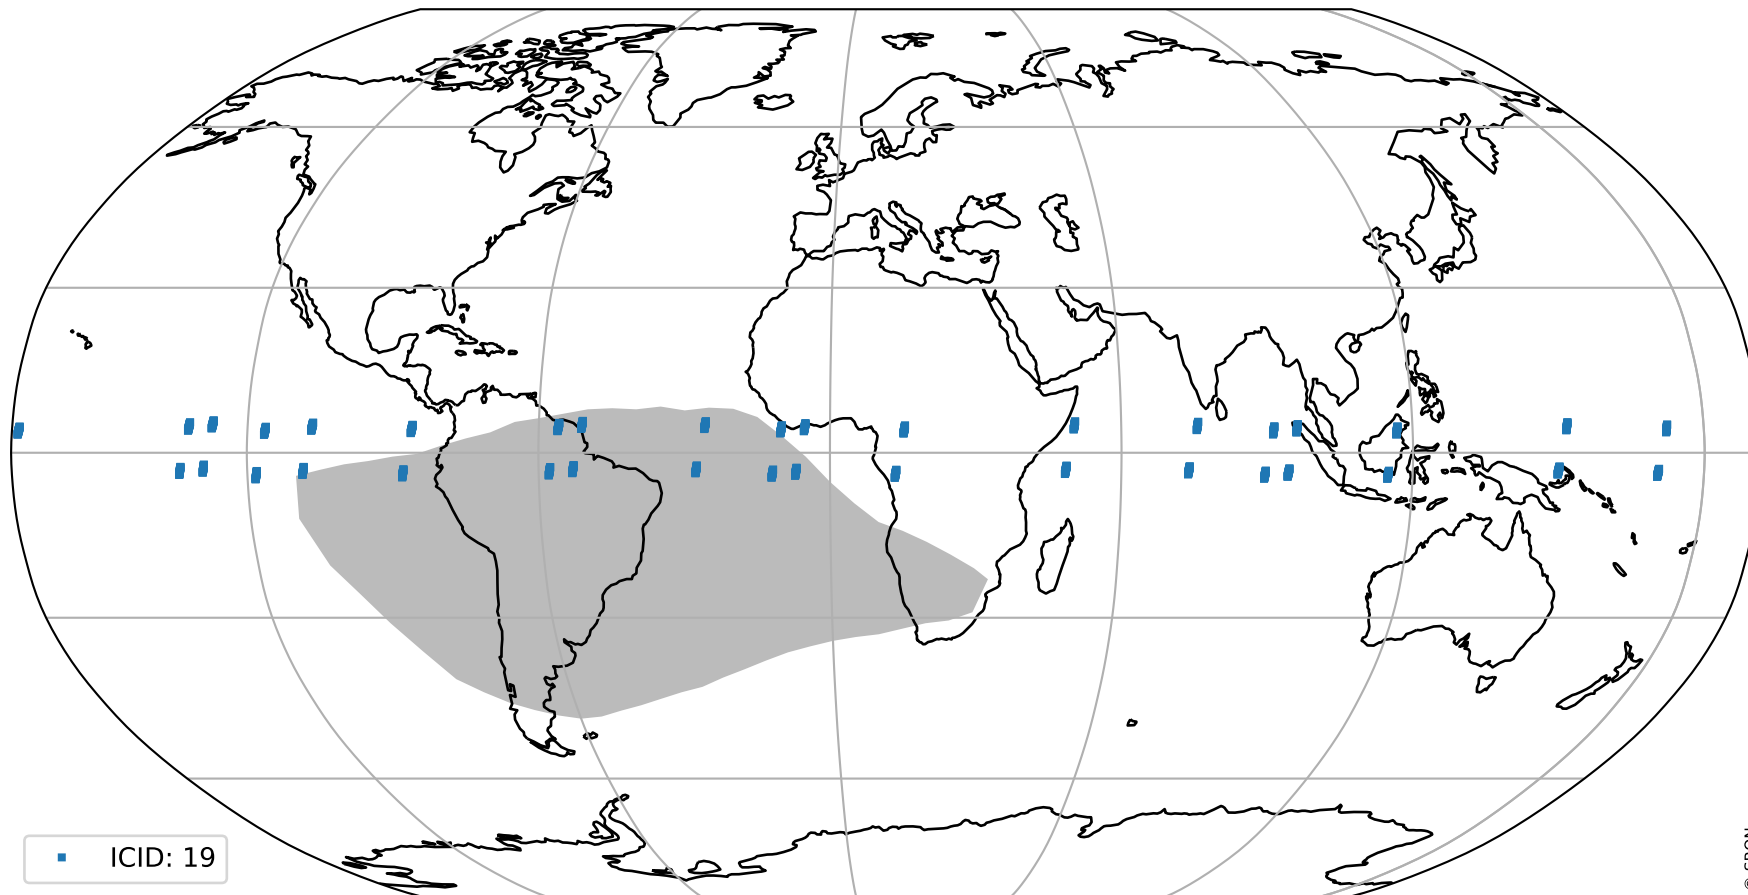

orbits : 19 in [20272, 20317]
coverage : 2021-09-11 / 2021-09-14
bad (quality < 0.8) : 3650
worst (quality < 0.1) : 387
created : 2023-08-22T08:26:11

pixel-quality map (noise average)

Tropomi SWIR pixel quality (official)

orbits : 19 in [20272, 20317]
coverage : 2021-09-11 / 2021-09-14
to good : 362
good to bad : 1760
to worst : 252
created : 2023-08-22T08:26:12

total quality compared with SWIR pixel-quality CKD

Tropomi SWIR pixel quality (official)

orbits : 19 in [20272, 20317]
coverage : 2021-09-11 / 2021-09-14
created : 2023-08-22T08:26:12

Histograms of pixel-quality

Tropomi SWIR pixel quality (official) ground-tracks of Sentinel-5P

orbits : 19 in [20272, 20317]
coverage : 2021-09-11 / 2021-09-14
created : 2023-08-22T08:26:12

Tropomi SWIR pixel quality (official)

orbits : [2827, 20317]
coverage : 2018-04-30 / 2021-09-14
created : 2023-08-22T08:26:13

trend of pixel quality & temperatures