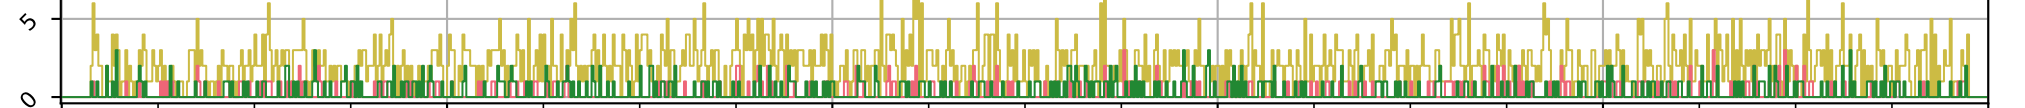

orbits : 19 in [20272, 20317]
coverage : 2021-09-11 / 2021-09-14
bad (quality < 0.8) : 3650
worst (quality < 0.1) : 387
created : 2023-08-22T08:26:11

pixel-quality map (noise average)

Tropomi SWIR pixel quality (official)

orbits : 19 in [20272, 20317]
coverage : 2021-09-11 / 2021-09-14
to good : 362
good to bad : 1760
to worst : 252
created : 2023-08-22T08:26:12

total quality compared with SWIR pixel-quality CKD

Tropomi SWIR pixel quality (official)