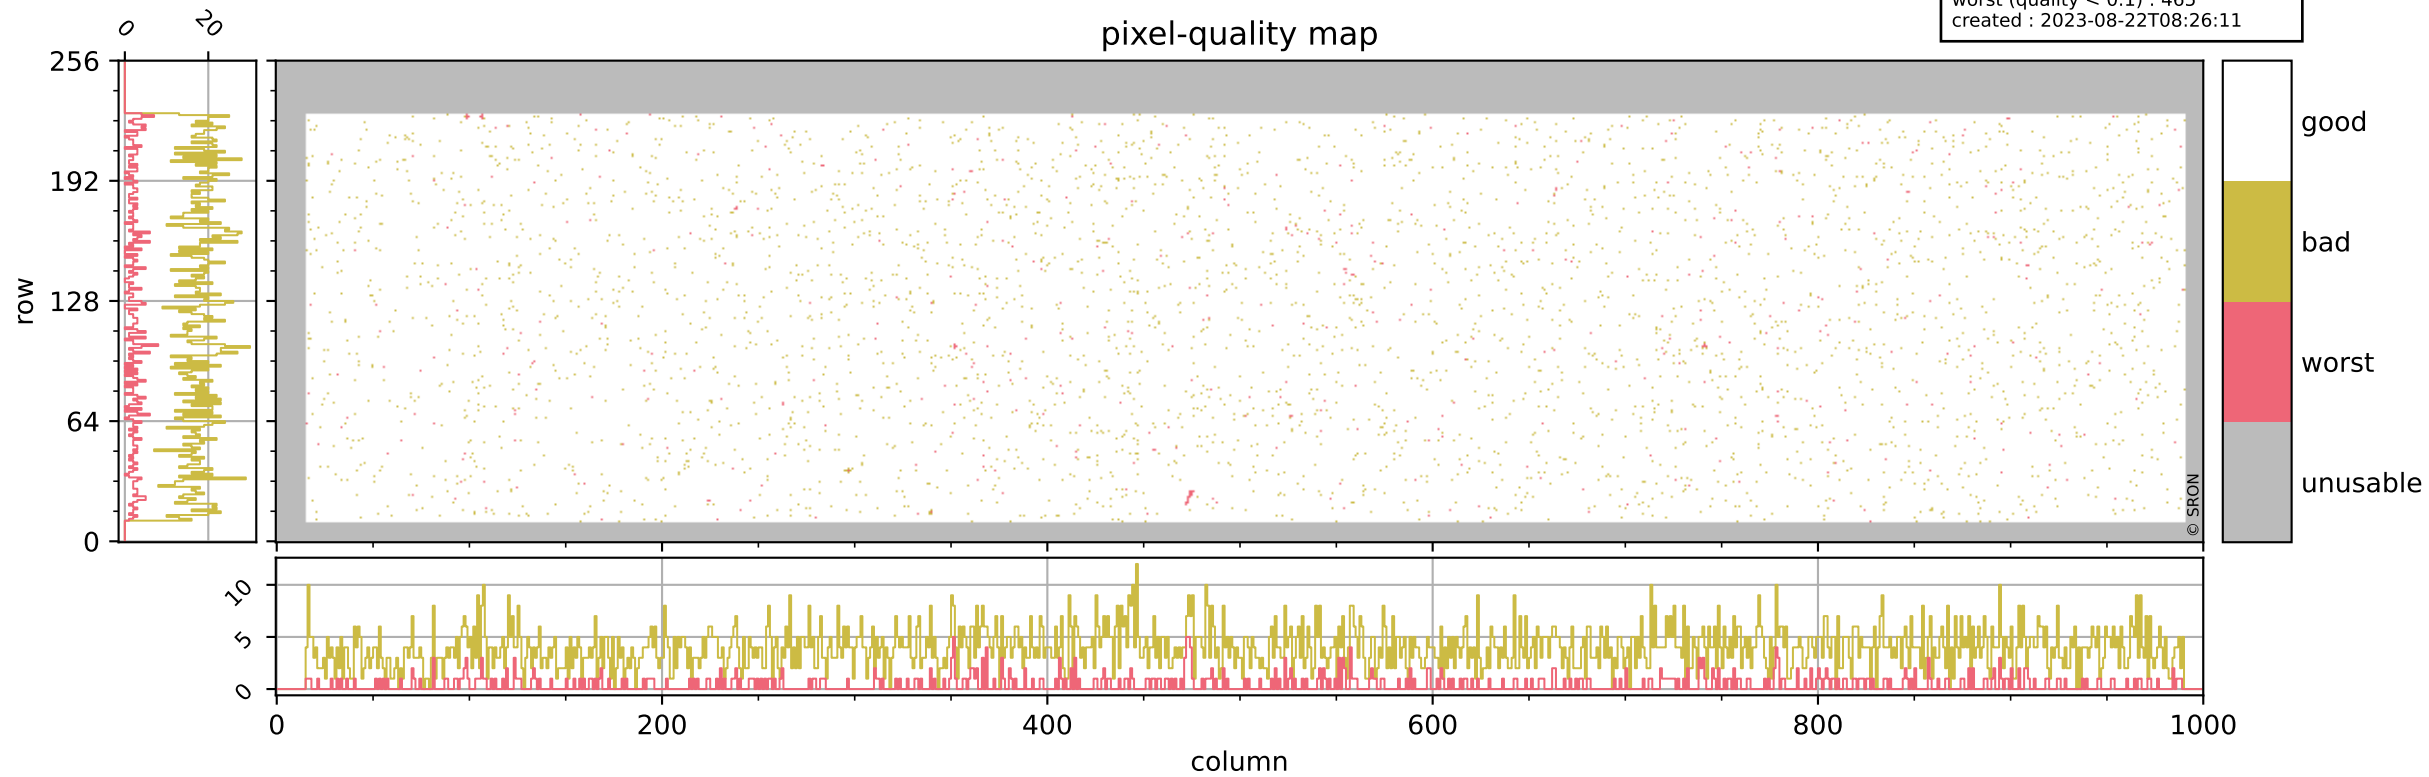

Tropomi SWIR pixel quality (official)

orbits : 19 in [20272, 20317]
coverage : 2021-09-11 / 2021-09-14
bad (quality < 0.8) : 3898
worst (quality < 0.1) : 465
created : 2023-08-22T08:26:11

Tropomi SWIR pixel quality (official)

orbits : 19 in [20272, 20317]
coverage : 2021-09-11 / 2021-09-14
bad (quality < 0.8) : 296
worst (quality < 0.1) : 115
created : 2023-08-22T08:26:11

pixel-quality map (dark)

Tropomi SWIR pixel quality (official)

orbits : 19 in [20272, 20317]
coverage : 2021-09-11 / 2021-09-14
bad (quality < 0.8) : 3650
worst (quality < 0.1) : 387
created : 2023-08-22T08:26:11

pixel-quality map (noise average)

Tropomi SWIR pixel quality (official)

orbits : 19 in [20272, 20317]
coverage : 2021-09-11 / 2021-09-14
to good : 362
good to bad : 1760
to worst : 252
created : 2023-08-22T08:26:12

total quality compared with SWIR pixel-quality CKD

Tropomi SWIR pixel quality (official)