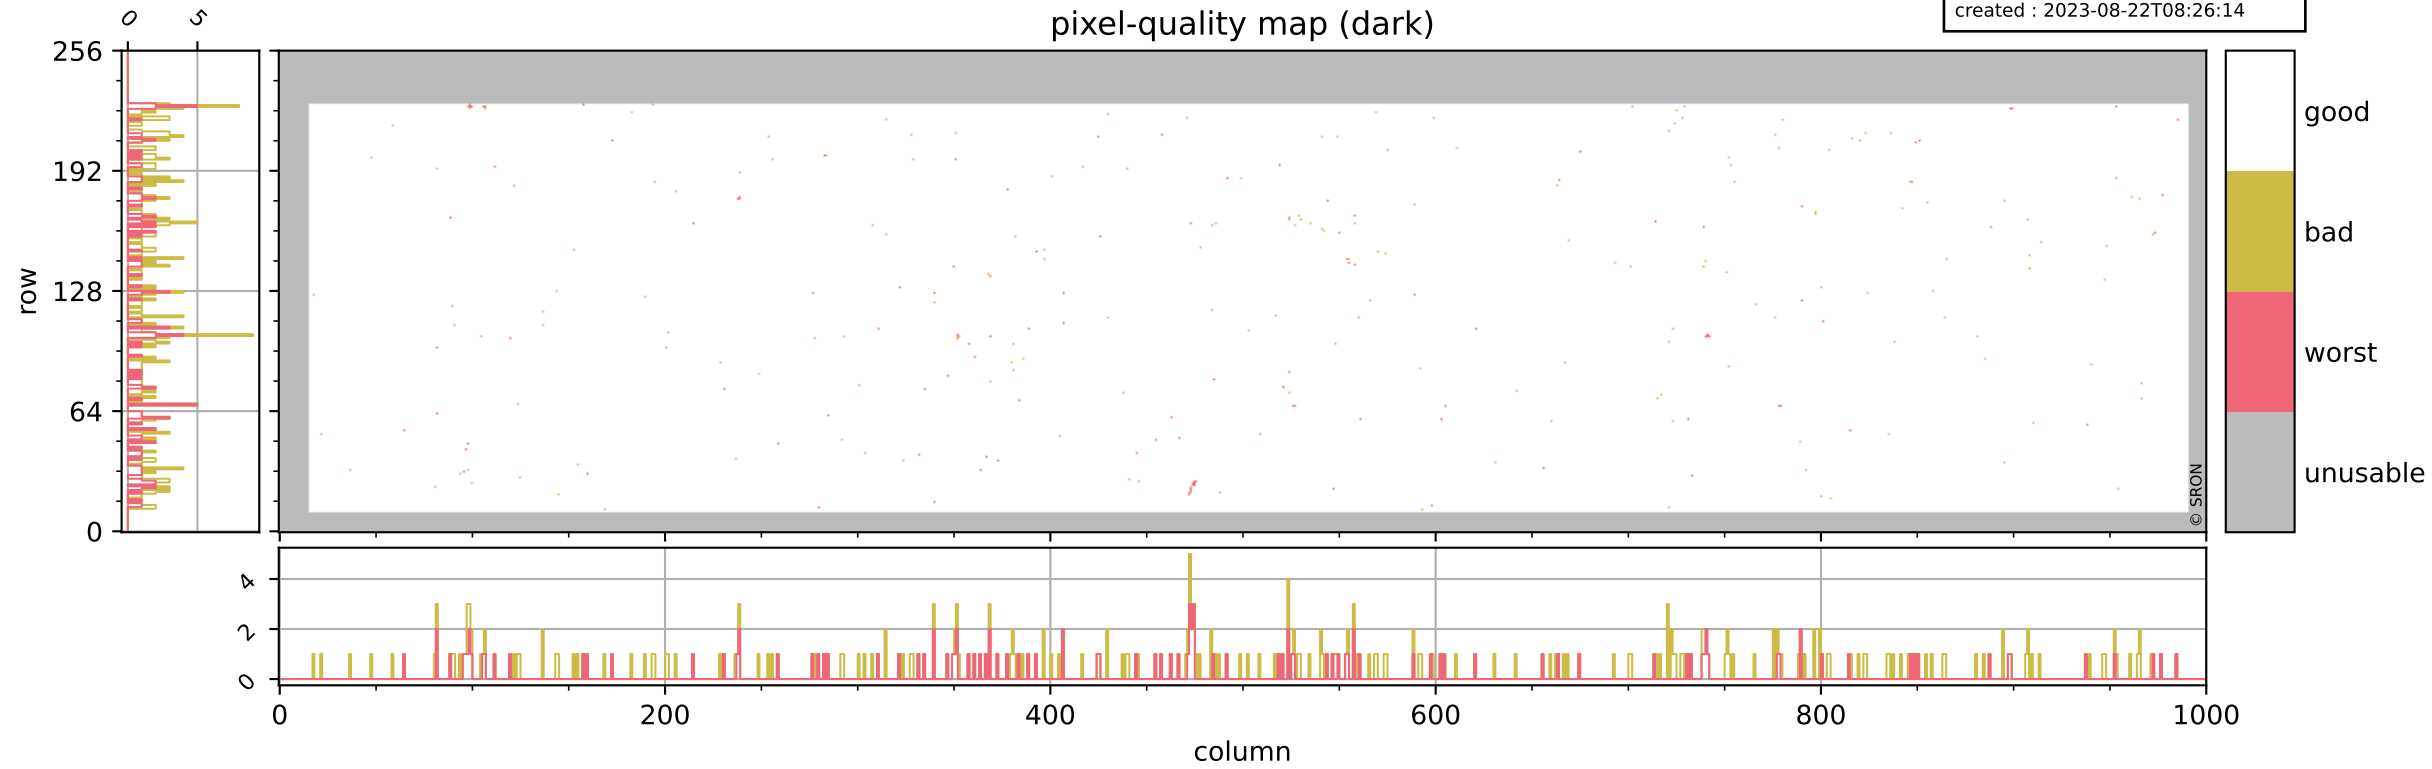

Tropomi SWIR pixel quality (official)

orbits : 18 in [20287, 20332]
coverage : 2021-09-12 / 2021-09-15
bad (quality < 0.8) : 3826
worst (quality < 0.1) : 449
created : 2023-08-22T08:26:13

pixel-quality map

Tropomi SWIR pixel quality (official)

orbits : 18 in [20287, 20332]
coverage : 2021-09-12 / 2021-09-15
bad (quality < 0.8) : 299
worst (quality < 0.1) : 116
created : 2023-08-22T08:26:14

pixel-quality map (dark)

Tropomi SWIR pixel quality (official)

orbits : 18 in [20287, 20332]
coverage : 2021-09-12 / 2021-09-15
bad (quality < 0.8) : 3582
worst (quality < 0.1) : 370
created : 2023-08-22T08:26:14

pixel-quality map (noise average)

Tropomi SWIR pixel quality (official)

orbits : 18 in [20287, 20332]
coverage : 2021-09-12 / 2021-09-15
to good : 365
good to bad : 1702
to worst : 238
created : 2023-08-22T08:26:14

total quality compared with SWIR pixel-quality CKD