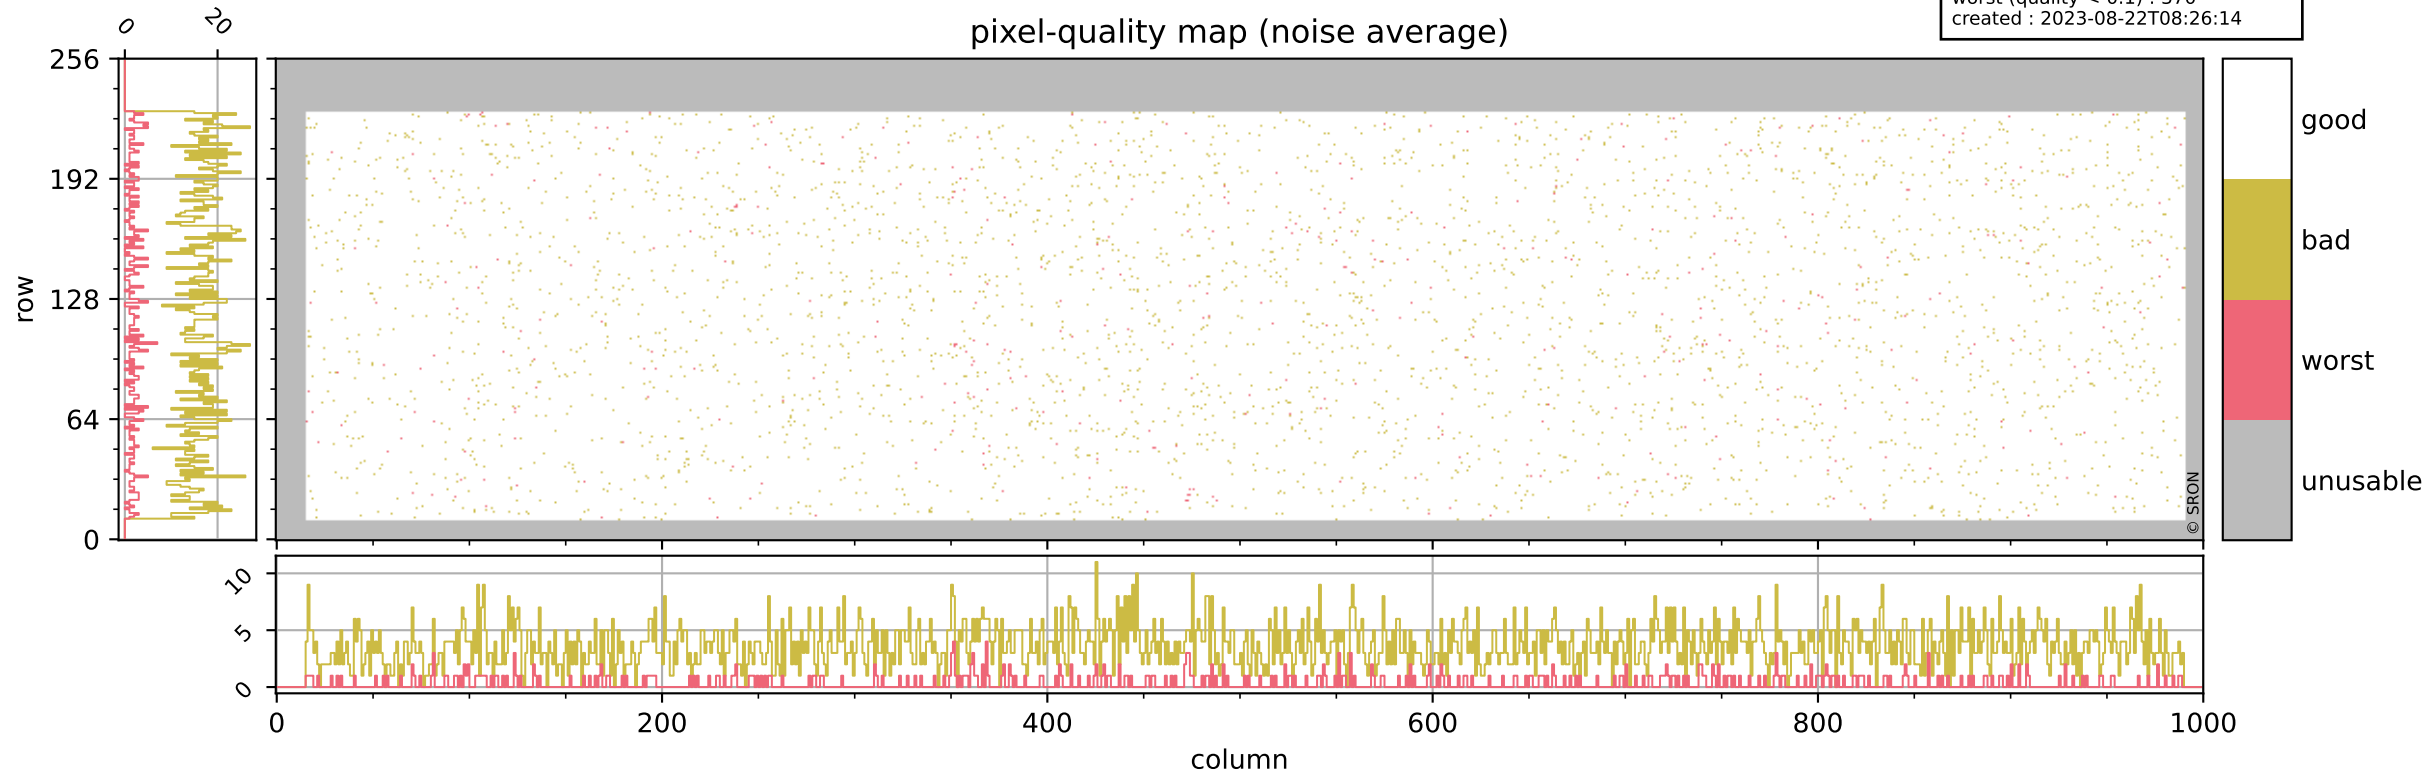

Tropomi SWIR pixel quality (official)

orbits : 18 in [20287, 20332]
coverage : 2021-09-12 / 2021-09-15
bad (quality < 0.8) : 299
worst (quality < 0.1) : 116
created : 2023-08-22T08:26:14

pixel-quality map (dark)

Tropomi SWIR pixel quality (official)

orbits : 18 in [20287, 20332]
coverage : 2021-09-12 / 2021-09-15
bad (quality < 0.8) : 3582
worst (quality < 0.1) : 370
created : 2023-08-22T08:26:14

pixel-quality map (noise average)

Tropomi SWIR pixel quality (official)

orbits : 18 in [20287, 20332]
coverage : 2021-09-12 / 2021-09-15
to good : 365
good to bad : 1702
to worst : 238
created : 2023-08-22T08:26:14

total quality compared with SWIR pixel-quality CKD

Tropomi SWIR pixel quality (official)

orbits : 18 in [20287, 20332]
coverage : 2021-09-12 / 2021-09-15
created : 2023-08-22T08:26:14

Histograms of pixel-quality

Tropomi SWIR pixel quality (official) ground-tracks of Sentinel-5P