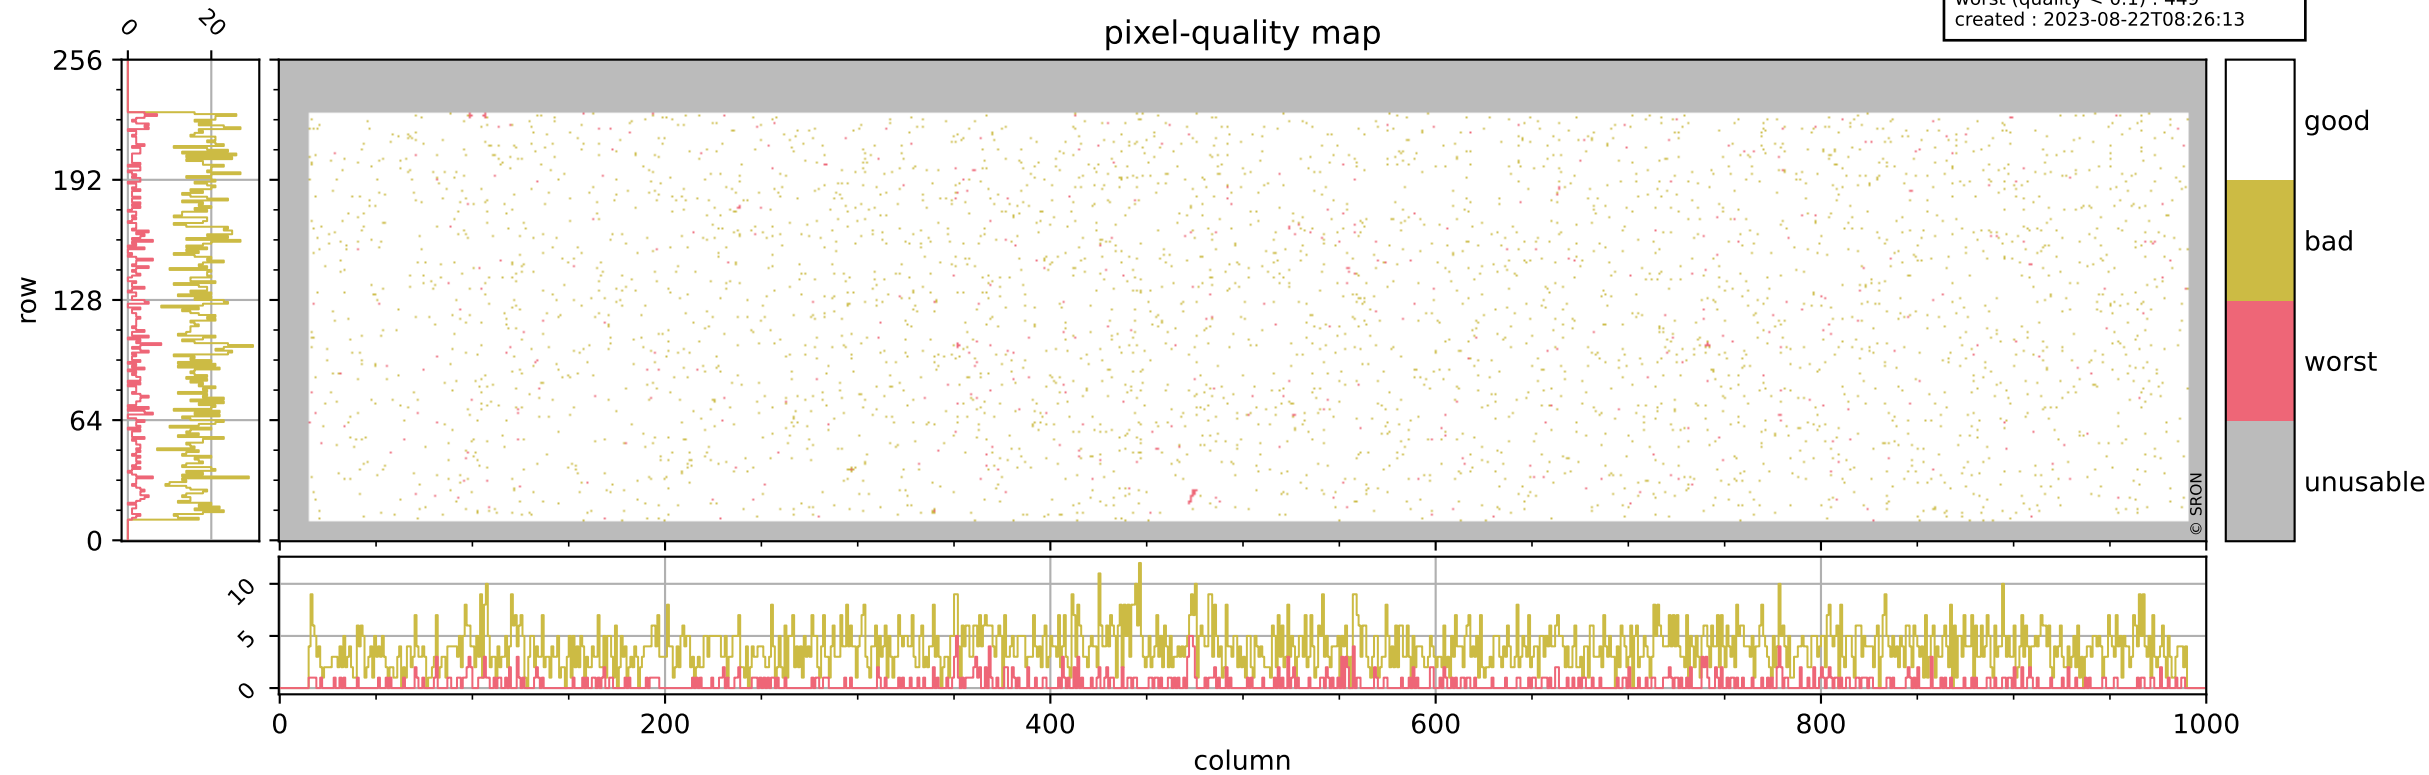

Tropomi SWIR pixel quality (official)

orbits : 18 in [20287, 20332]
coverage : 2021-09-12 / 2021-09-15
bad (quality < 0.8) : 3826
worst (quality < 0.1) : 449
created : 2023-08-22T08:26:13

pixel-quality map

Tropomi SWIR pixel quality (official)

orbits : 18 in [20287, 20332]
coverage : 2021-09-12 / 2021-09-15
bad (quality < 0.8) : 299
worst (quality < 0.1) : 116
created : 2023-08-22T08:26:14

pixel-quality map (dark)

Tropomi SWIR pixel quality (official)

orbits : 18 in [20287, 20332]
coverage : 2021-09-12 / 2021-09-15
bad (quality < 0.8) : 3582
worst (quality < 0.1) : 370
created : 2023-08-22T08:26:14

pixel-quality map (noise average)

Tropomi SWIR pixel quality (official)

orbits : 18 in [20287, 20332]
coverage : 2021-09-12 / 2021-09-15
to good : 365
good to bad : 1702
to worst : 238
created : 2023-08-22T08:26:14

total quality compared with SWIR pixel-quality CKD