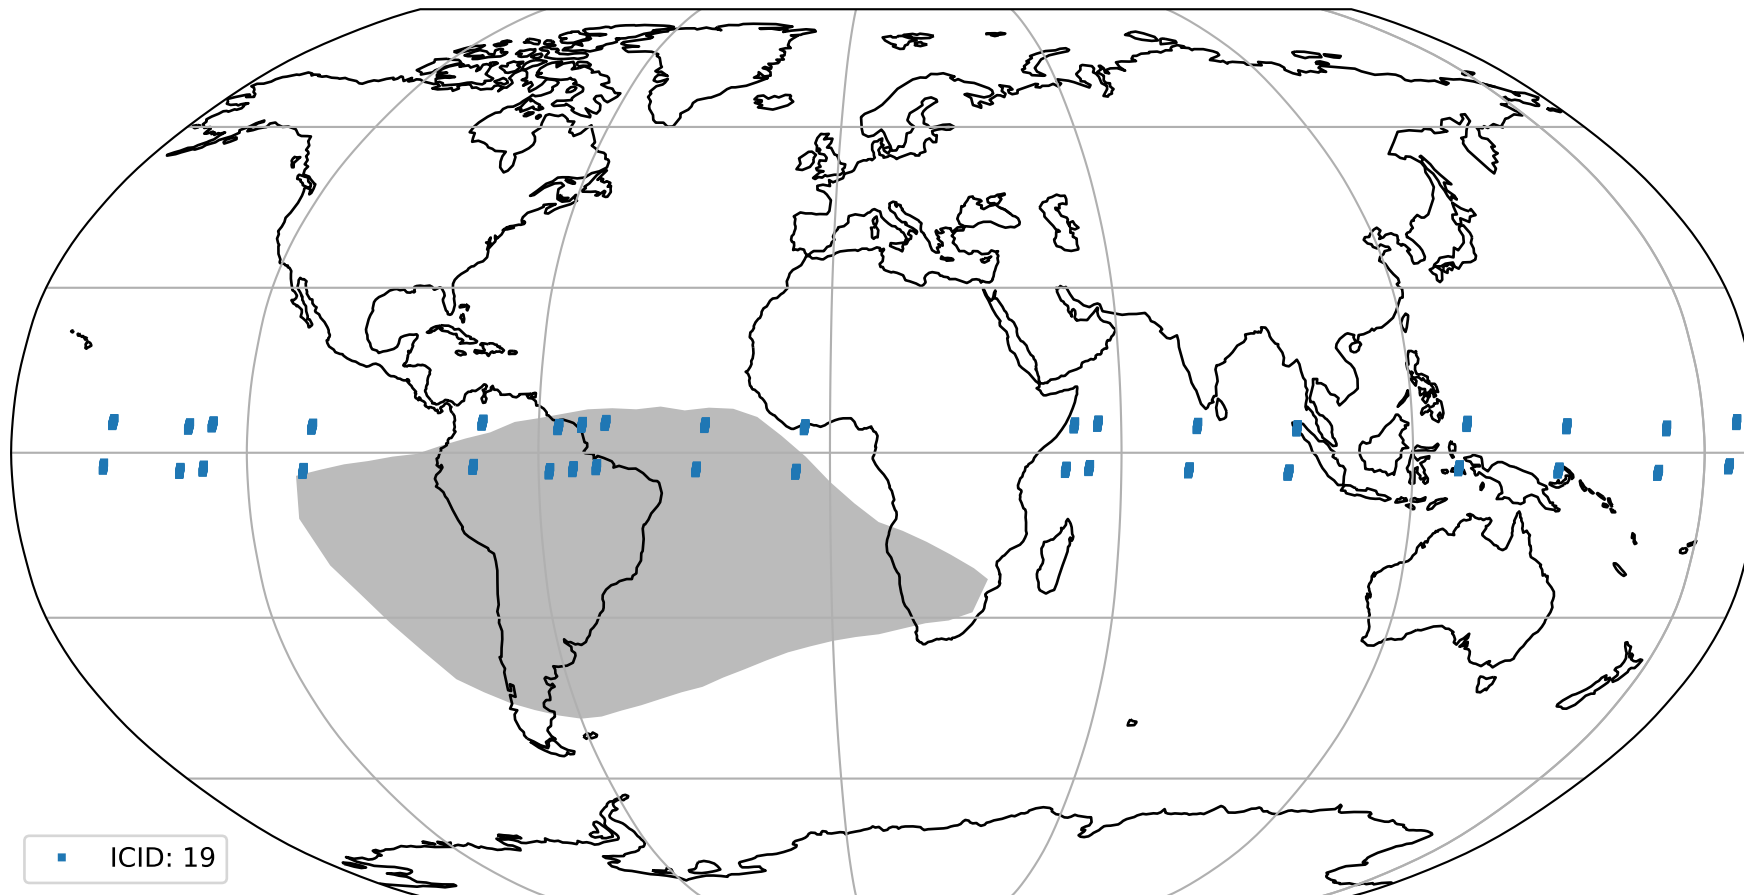

Tropomi SWIR pixel quality (official)

orbits : 18 in [20287, 20332]
coverage : 2021-09-12 / 2021-09-15
to good : 365
good to bad : 1702
to worst : 238
created : 2023-08-22T08:26:14

total quality compared with SWIR pixel-quality CKD

Tropomi SWIR pixel quality (official)

orbits : 18 in [20287, 20332]
coverage : 2021-09-12 / 2021-09-15
created : 2023-08-22T08:26:14

Histograms of pixel-quality

Tropomi SWIR pixel quality (official) ground-tracks of Sentinel-5P

orbits : 18 in [20287, 20332]
coverage : 2021-09-12 / 2021-09-15
created : 2023-08-22T08:26:15

Tropomi SWIR pixel quality (official)

orbits : [2827, 20332]
coverage : 2018-04-30 / 2021-09-15
created : 2023-08-22T08:26:15