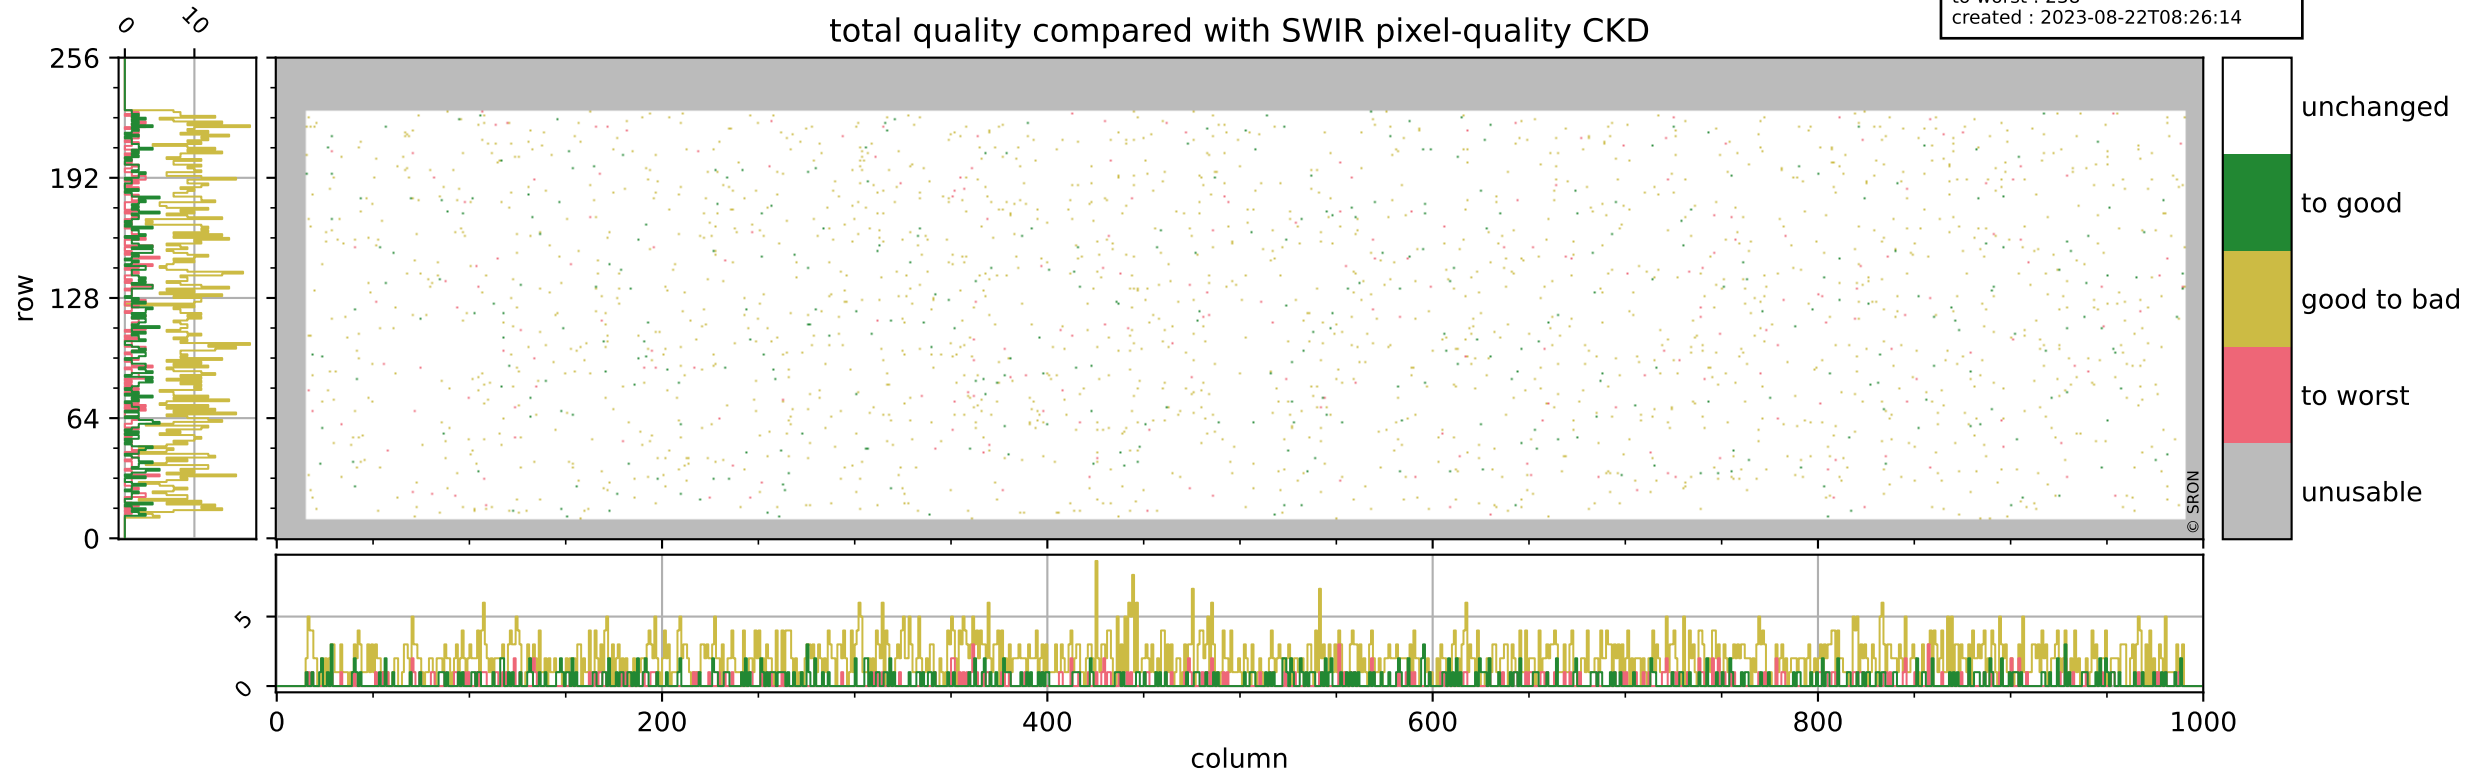

Tropomi SWIR pixel quality (official)

orbits : 18 in [20287, 20332]
coverage : 2021-09-12 / 2021-09-15
bad (quality < 0.8) : 3582
worst (quality < 0.1) : 370
created : 2023-08-22T08:26:14

pixel-quality map (noise average)

Tropomi SWIR pixel quality (official)

orbits : 18 in [20287, 20332]
coverage : 2021-09-12 / 2021-09-15
to good : 365
good to bad : 1702
to worst : 238
created : 2023-08-22T08:26:14

total quality compared with SWIR pixel-quality CKD

Tropomi SWIR pixel quality (official)

orbits : 18 in [20287, 20332]
coverage : 2021-09-12 / 2021-09-15
created : 2023-08-22T08:26:14

Histograms of pixel-quality

Tropomi SWIR pixel quality (official) ground-tracks of Sentinel-5P

orbits : 18 in [20287, 20332]
coverage : 2021-09-12 / 2021-09-15
created : 2023-08-22T08:26:15

Tropomi SWIR pixel quality (official)

orbits : [2827, 20332]
coverage : 2018-04-30 / 2021-09-15
created : 2023-08-22T08:26:15