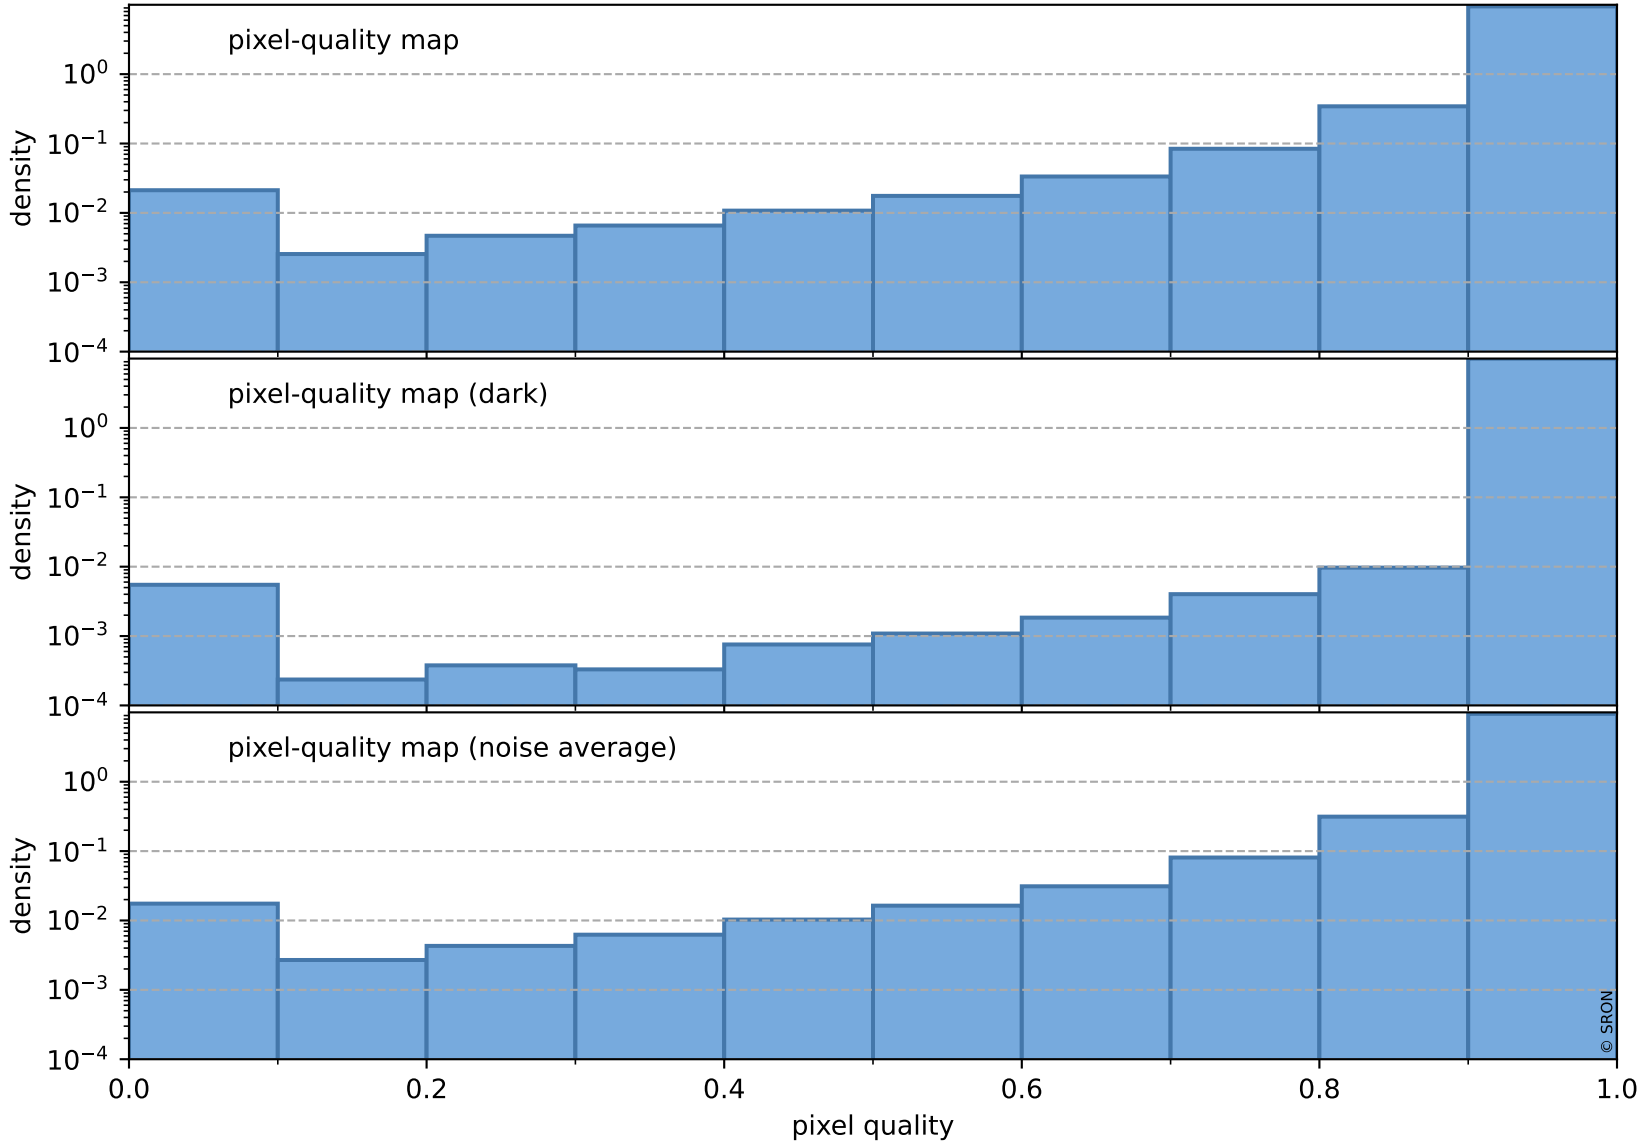

Tropomi SWIR pixel quality (official)

orbits : 18 in [20287, 20332]
coverage : 2021-09-12 / 2021-09-15
to good : 365
good to bad : 1702
to worst : 238
created : 2023-08-22T08:26:14

total quality compared with SWIR pixel-quality CKD

Tropomi SWIR pixel quality (official)

orbits : 18 in [20287, 20332]
coverage : 2021-09-12 / 2021-09-15
created : 2023-08-22T08:26:14

Histograms of pixel-quality

Tropomi SWIR pixel quality (official) ground-tracks of Sentinel-5P

orbits : 18 in [20287, 20332]
coverage : 2021-09-12 / 2021-09-15
created : 2023-08-22T08:26:15

Tropomi SWIR pixel quality (official)

orbits : [2827, 20332]
coverage : 2018-04-30 / 2021-09-15
created : 2023-08-22T08:26:15