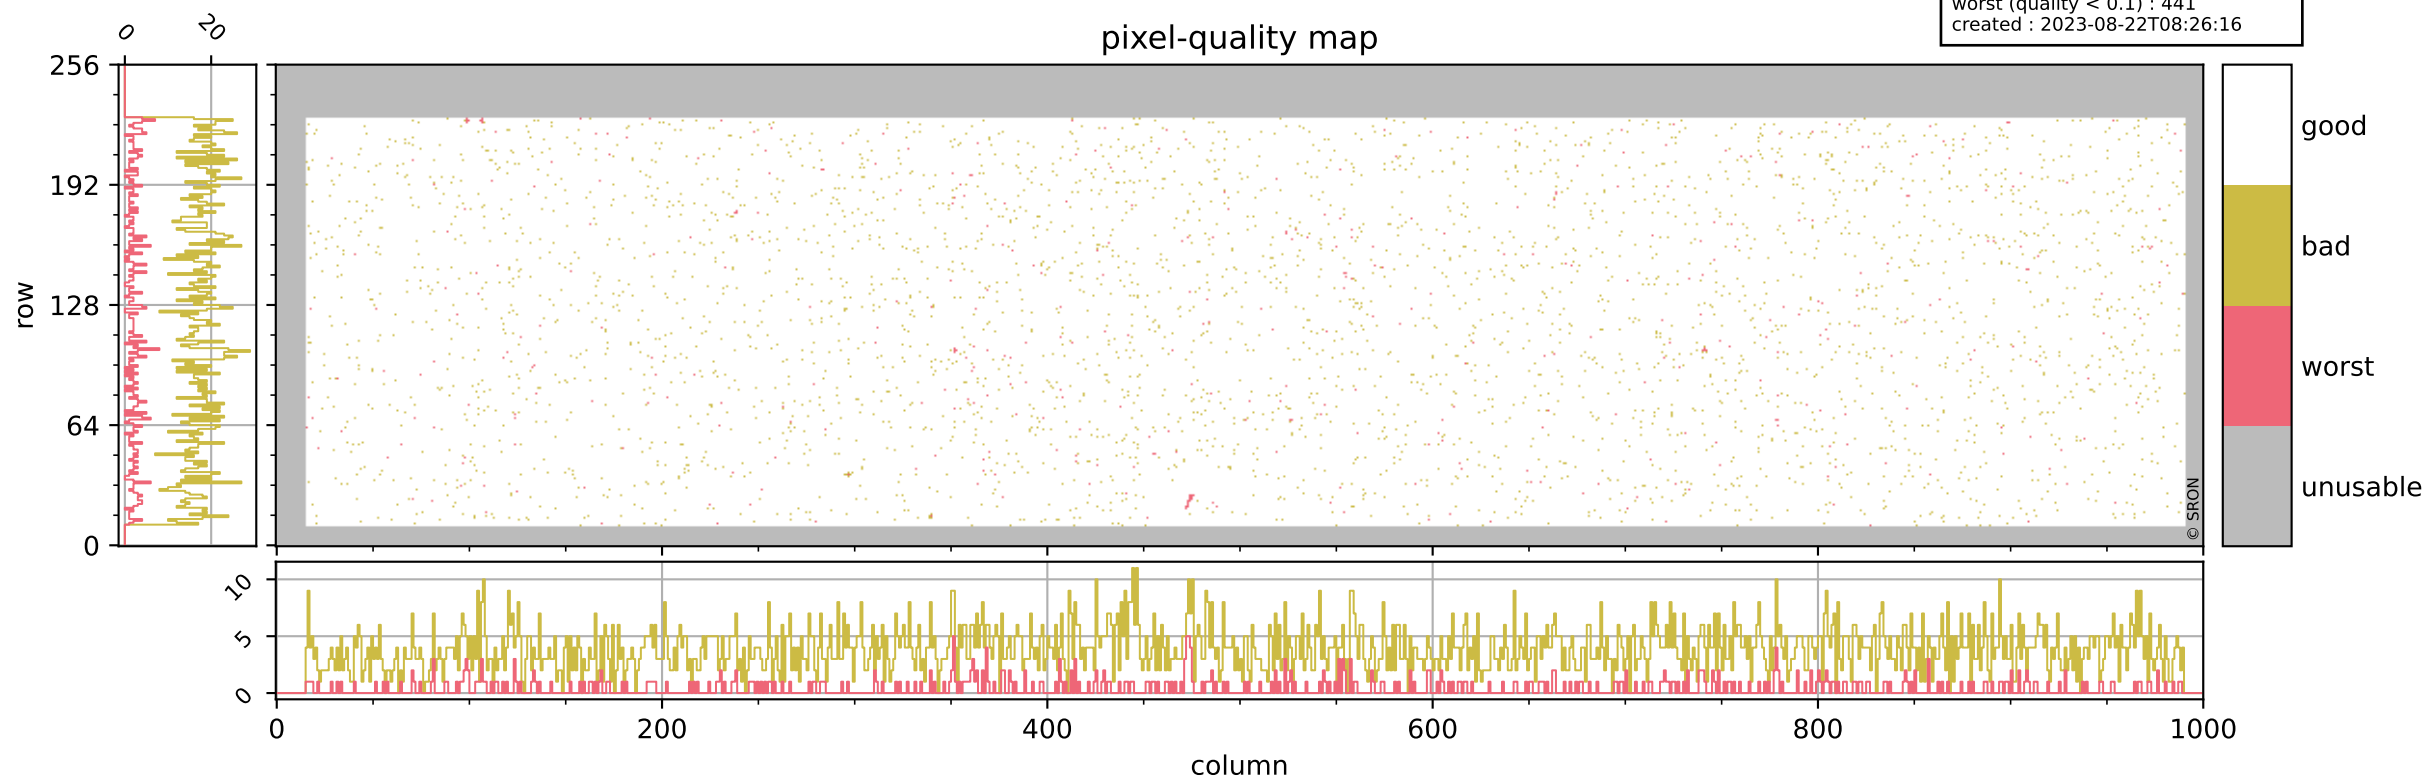

Tropomi SWIR pixel quality (official)

orbits : 19 in [20302, 20347]
coverage : 2021-09-13 / 2021-09-16
bad (quality < 0.8) : 3823
worst (quality < 0.1) : 441
created : 2023-08-22T08:26:16

Tropomi SWIR pixel quality (official)

orbits : 19 in [20302, 20347]
coverage : 2021-09-13 / 2021-09-16
bad (quality < 0.8) : 292
worst (quality < 0.1) : 115
created : 2023-08-22T08:26:16

pixel-quality map (dark)

Tropomi SWIR pixel quality (official)

orbits : 19 in [20302, 20347]
coverage : 2021-09-13 / 2021-09-16
bad (quality < 0.8) : 3583
worst (quality < 0.1) : 361
created : 2023-08-22T08:26:16

pixel-quality map (noise average)

Tropomi SWIR pixel quality (official)

orbits : 19 in [20302, 20347]
coverage : 2021-09-13 / 2021-09-16
to good : 363
good to bad : 1706
to worst : 230
created : 2023-08-22T08:26:16

total quality compared with SWIR pixel-quality CKD

Tropomi SWIR pixel quality (official)