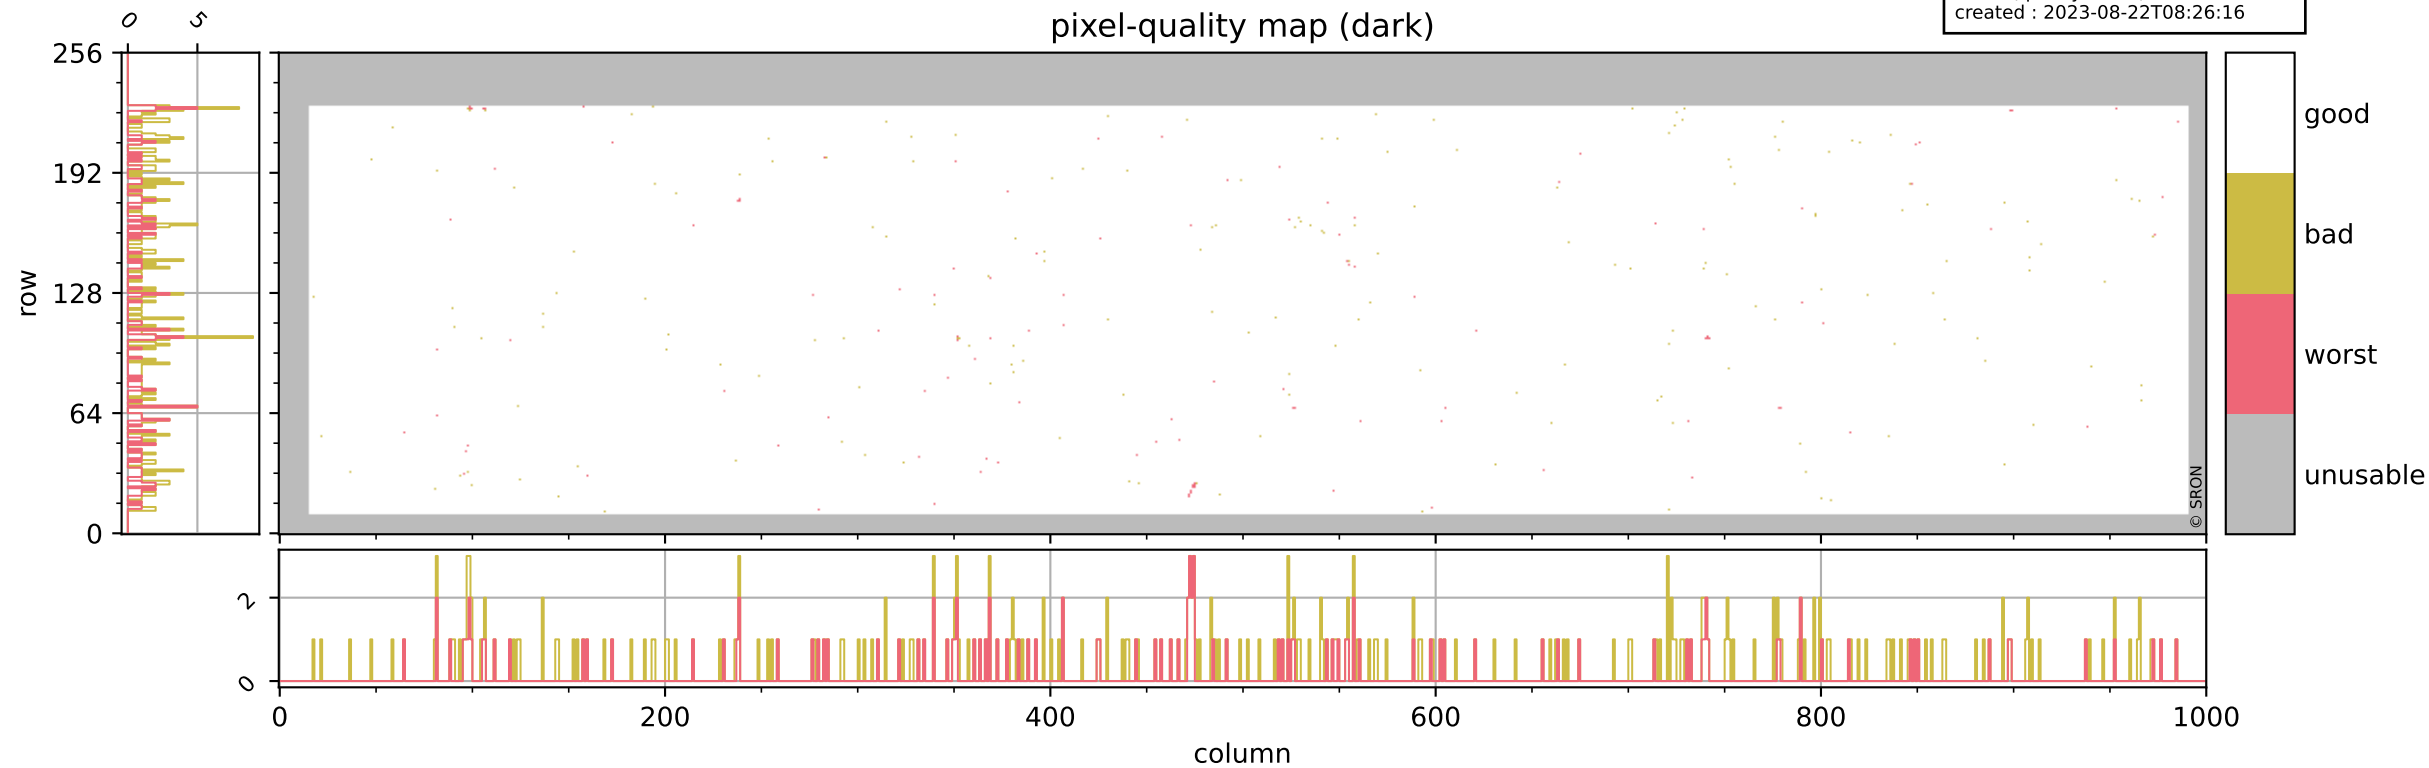

Tropomi SWIR pixel quality (official)

orbits : 19 in [20302, 20347]
coverage : 2021-09-13 / 2021-09-16
bad (quality < 0.8) : 3823
worst (quality < 0.1) : 441
created : 2023-08-22T08:26:16

Tropomi SWIR pixel quality (official)

orbits : 19 in [20302, 20347]
coverage : 2021-09-13 / 2021-09-16
bad (quality < 0.8) : 292
worst (quality < 0.1) : 115
created : 2023-08-22T08:26:16

pixel-quality map (dark)

Tropomi SWIR pixel quality (official)

orbits : 19 in [20302, 20347]
coverage : 2021-09-13 / 2021-09-16
bad (quality < 0.8) : 3583
worst (quality < 0.1) : 361
created : 2023-08-22T08:26:16

pixel-quality map (noise average)

Tropomi SWIR pixel quality (official)

orbits : 19 in [20302, 20347]
coverage : 2021-09-13 / 2021-09-16
to good : 363
good to bad : 1706
to worst : 230
created : 2023-08-22T08:26:16

total quality compared with SWIR pixel-quality CKD

Tropomi SWIR pixel quality (official)