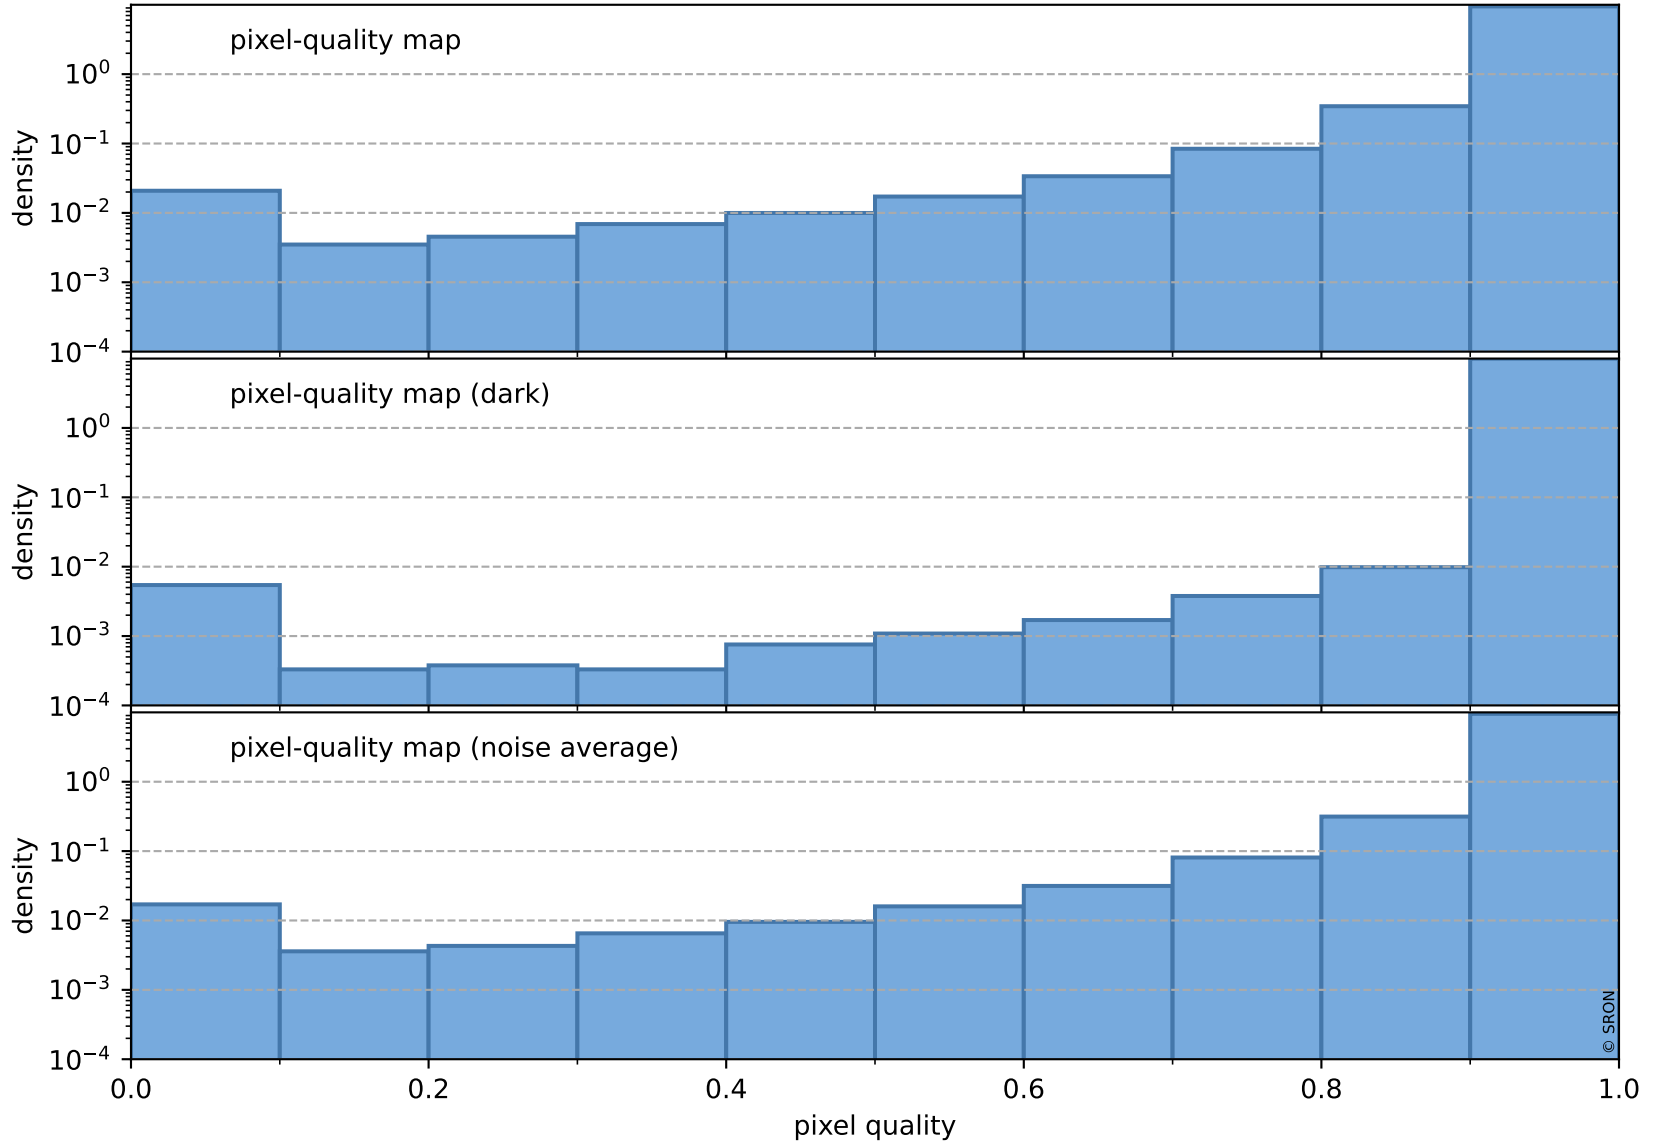

orbits : 19 in [20302, 20347]
coverage : 2021-09-13 / 2021-09-16
to good : 363
good to bad : 1706
to worst : 230
created : 2023-08-22T08:26:16

total quality compared with SWIR pixel-quality CKD

Tropomi SWIR pixel quality (official)

orbits : 19 in [20302, 20347]
coverage : 2021-09-13 / 2021-09-16
created : 2023-08-22T08:26:17

Histograms of pixel-quality

Tropomi SWIR pixel quality (official) ground-tracks of Sentinel-5P

orbits : 19 in [20302, 20347]
coverage : 2021-09-13 / 2021-09-16
created : 2023-08-22T08:26:17

Tropomi SWIR pixel quality (official)

orbits : [2827, 20347]
coverage : 2018-04-30 / 2021-09-16
created : 2023-08-22T08:26:17

trend of pixel quality & temperatures