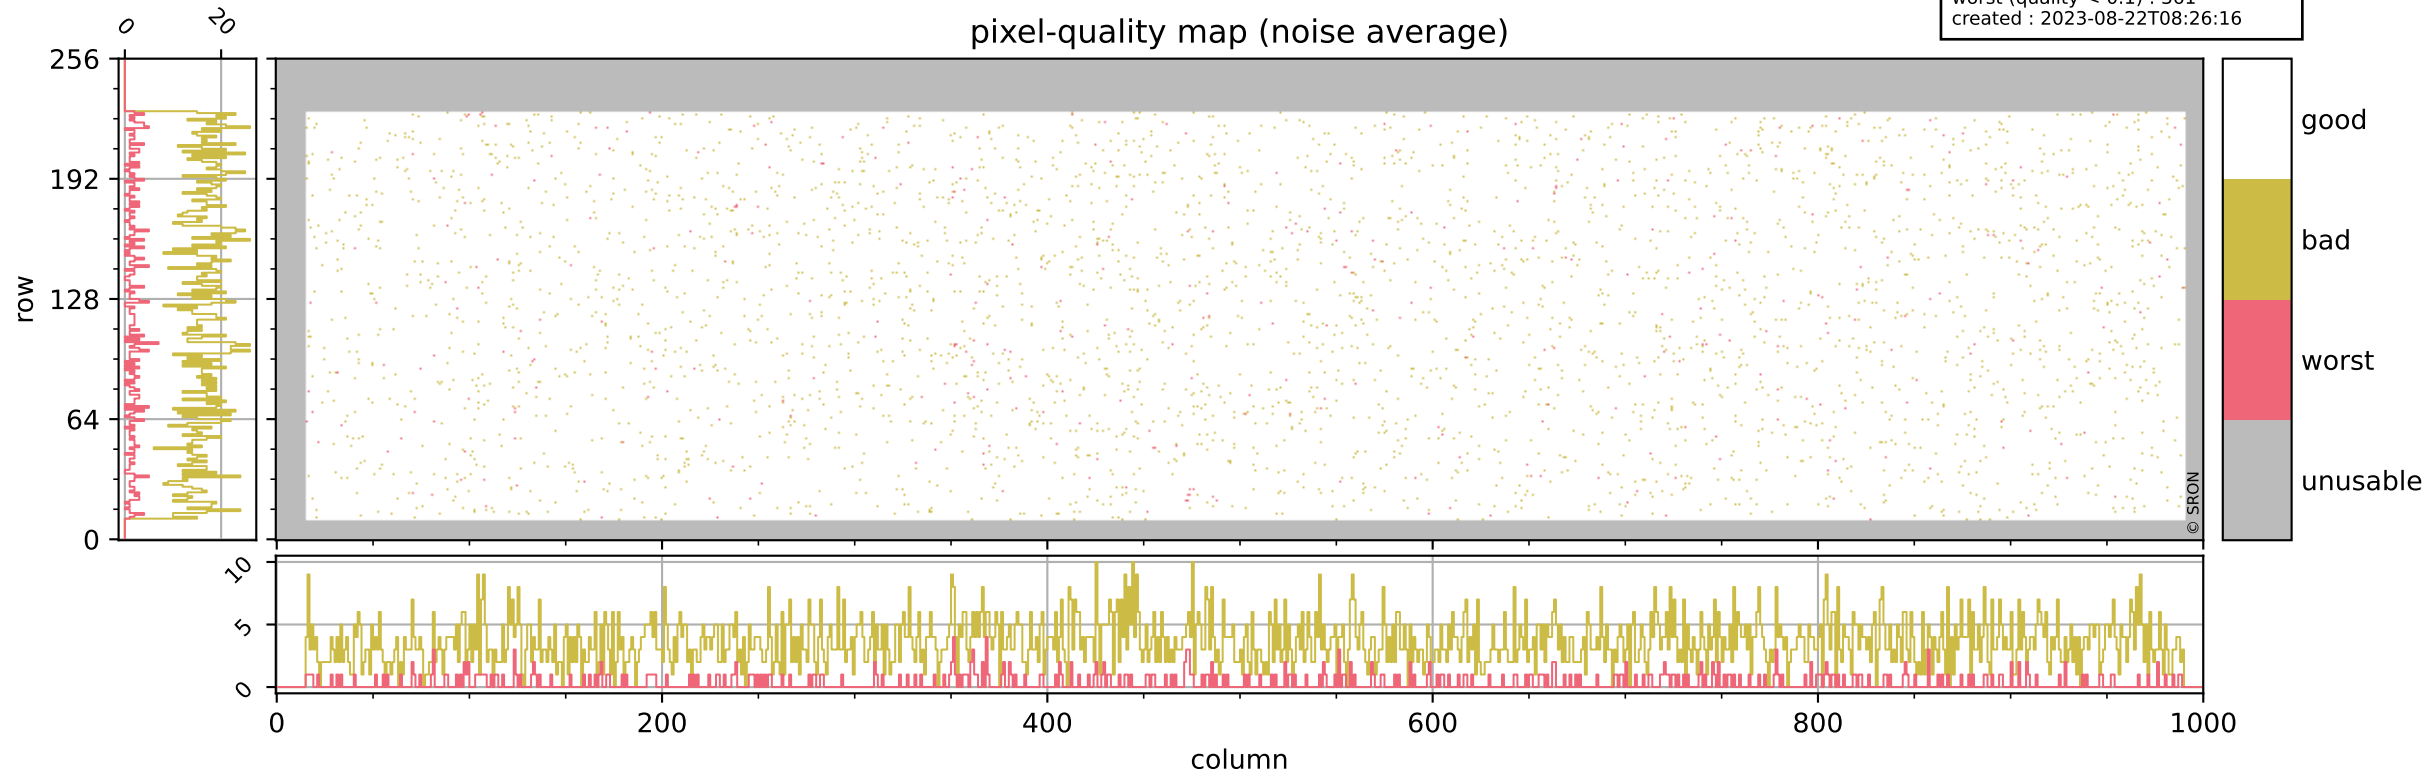

orbits : 19 in [20302, 20347]
coverage : 2021-09-13 / 2021-09-16
bad (quality < 0.8) : 292
worst (quality < 0.1) : 115
created : 2023-08-22T08:26:16

pixel-quality map (dark)

Tropomi SWIR pixel quality (official)

orbits : 19 in [20302, 20347]
coverage : 2021-09-13 / 2021-09-16
bad (quality < 0.8) : 3583
worst (quality < 0.1) : 361
created : 2023-08-22T08:26:16

pixel-quality map (noise average)

Tropomi SWIR pixel quality (official)

orbits : 19 in [20302, 20347]
coverage : 2021-09-13 / 2021-09-16
to good : 363
good to bad : 1706
to worst : 230
created : 2023-08-22T08:26:16

total quality compared with SWIR pixel-quality CKD

Tropomi SWIR pixel quality (official)

orbits : 19 in [20302, 20347]
coverage : 2021-09-13 / 2021-09-16
created : 2023-08-22T08:26:17

Histograms of pixel-quality

Tropomi SWIR pixel quality (official) ground-tracks of Sentinel-5P

orbits : 19 in [20302, 20347]
coverage : 2021-09-13 / 2021-09-16
created : 2023-08-22T08:26:17