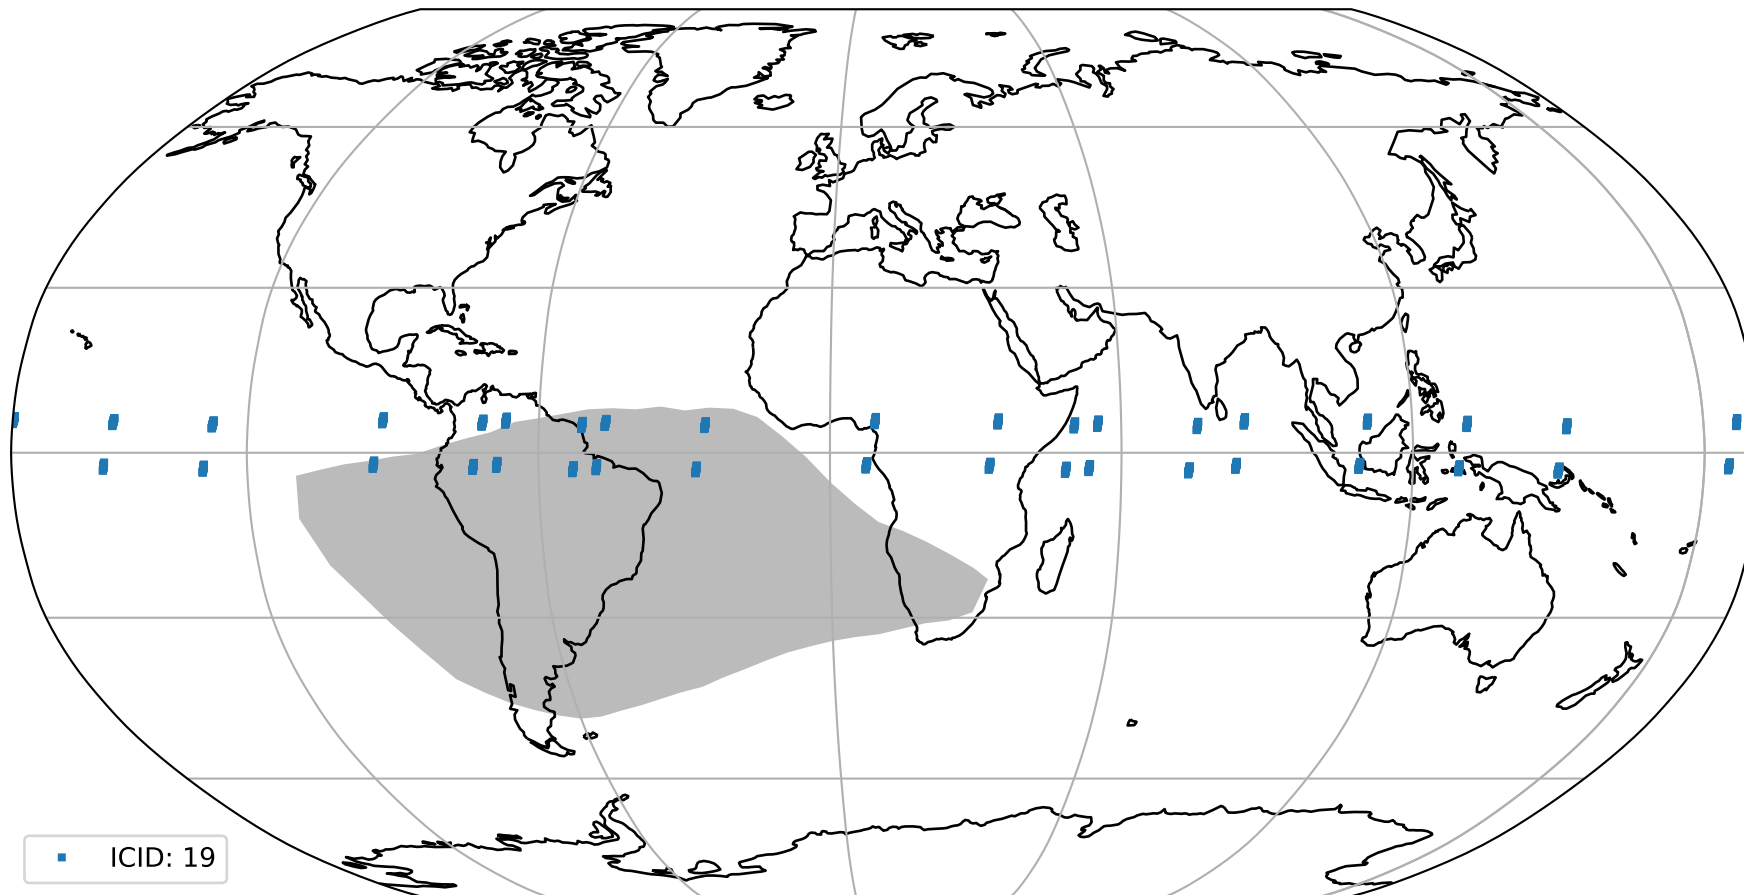

orbits : 19 in [20302, 20347]
coverage : 2021-09-13 / 2021-09-16
bad (quality < 0.8) : 3583
worst (quality < 0.1) : 361
created : 2023-08-22T08:26:16

pixel-quality map (noise average)

Tropomi SWIR pixel quality (official)

orbits : 19 in [20302, 20347]
coverage : 2021-09-13 / 2021-09-16
to good : 363
good to bad : 1706
to worst : 230
created : 2023-08-22T08:26:16

total quality compared with SWIR pixel-quality CKD

Tropomi SWIR pixel quality (official)

orbits : 19 in [20302, 20347]
coverage : 2021-09-13 / 2021-09-16
created : 2023-08-22T08:26:17

Histograms of pixel-quality

Tropomi SWIR pixel quality (official) ground-tracks of Sentinel-5P

orbits : 19 in [20302, 20347]
coverage : 2021-09-13 / 2021-09-16
created : 2023-08-22T08:26:17

Tropomi SWIR pixel quality (official)

orbits : [2827, 20347]
coverage : 2018-04-30 / 2021-09-16
created : 2023-08-22T08:26:17

trend of pixel quality & temperatures