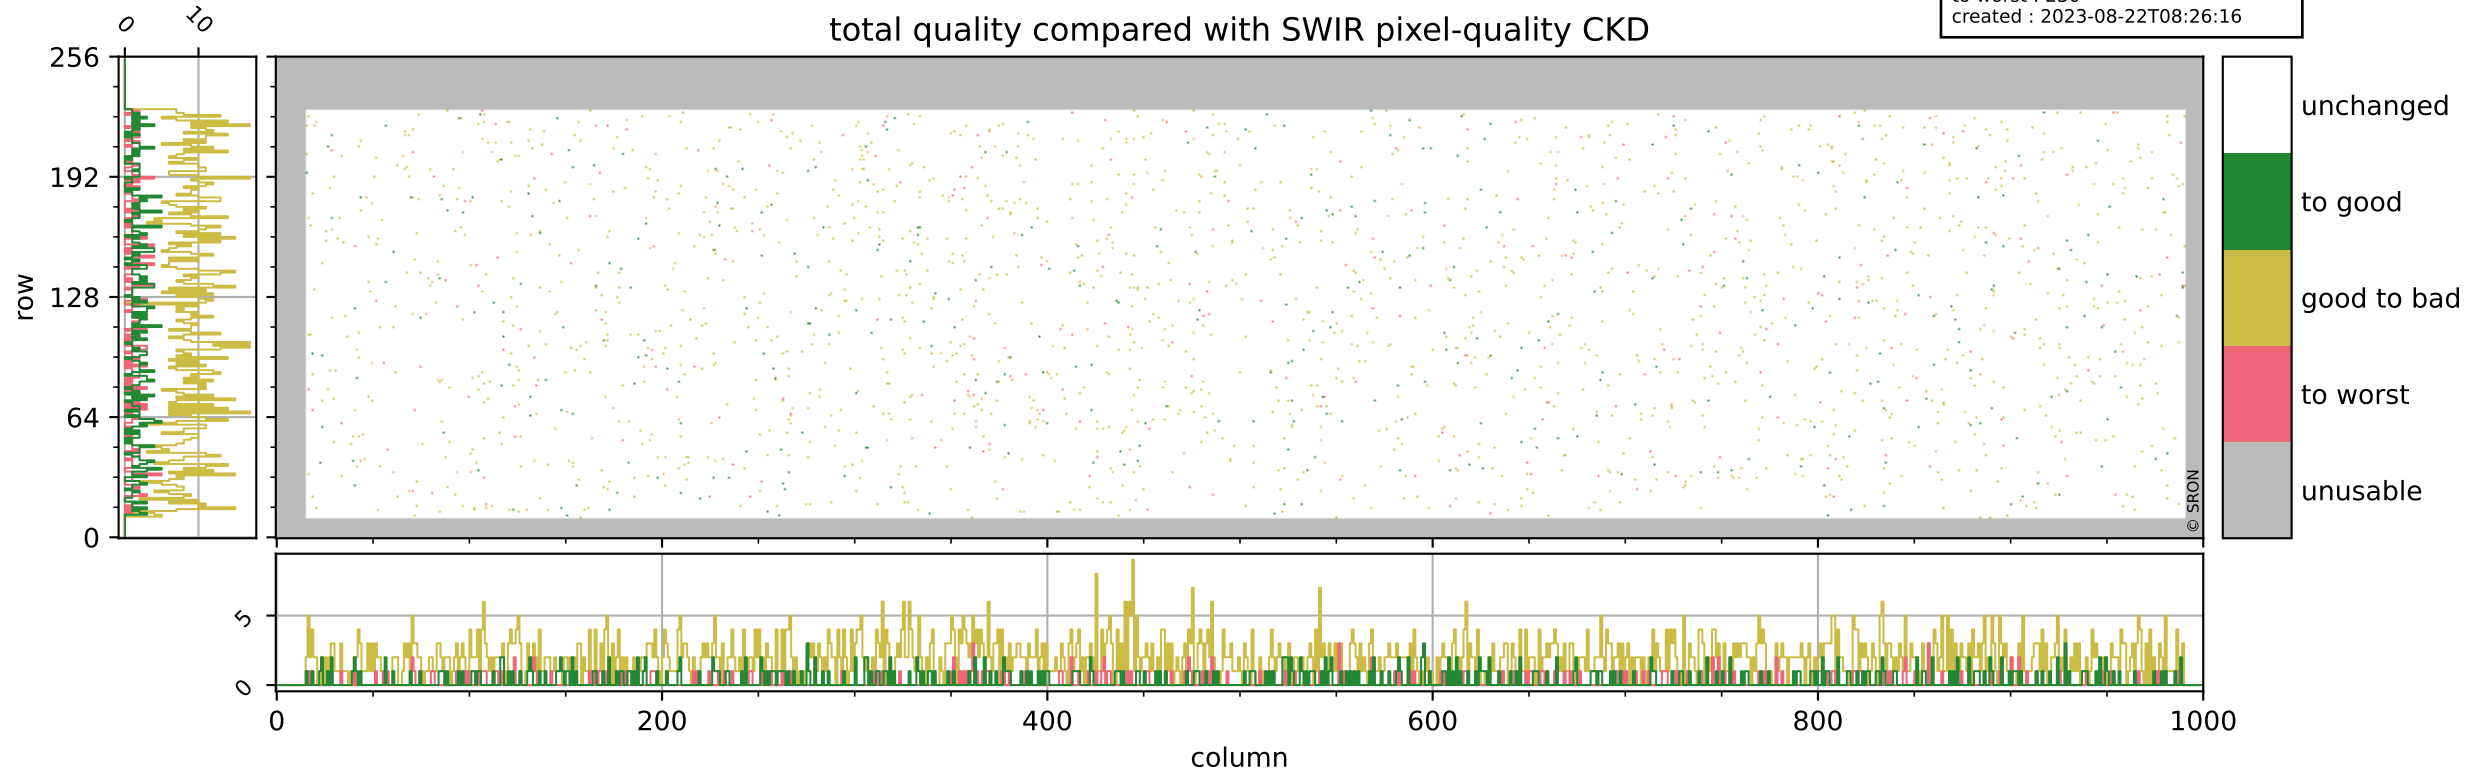

orbits : 19 in [20302, 20347]
coverage : 2021-09-13 / 2021-09-16
bad (quality < 0.8) : 292
worst (quality < 0.1) : 115
created : 2023-08-22T08:26:16

pixel-quality map (dark)

Tropomi SWIR pixel quality (official)

orbits : 19 in [20302, 20347]
coverage : 2021-09-13 / 2021-09-16
bad (quality < 0.8) : 3583
worst (quality < 0.1) : 361
created : 2023-08-22T08:26:16

pixel-quality map (noise average)

Tropomi SWIR pixel quality (official)

orbits : 19 in [20302, 20347]
coverage : 2021-09-13 / 2021-09-16
to good : 363
good to bad : 1706
to worst : 230
created : 2023-08-22T08:26:16

total quality compared with SWIR pixel-quality CKD

Tropomi SWIR pixel quality (official)

orbits : 19 in [20302, 20347]
coverage : 2021-09-13 / 2021-09-16
created : 2023-08-22T08:26:17

Histograms of pixel-quality

Tropomi SWIR pixel quality (official) ground-tracks of Sentinel-5P

orbits : 19 in [20302, 20347]
coverage : 2021-09-13 / 2021-09-16
created : 2023-08-22T08:26:17