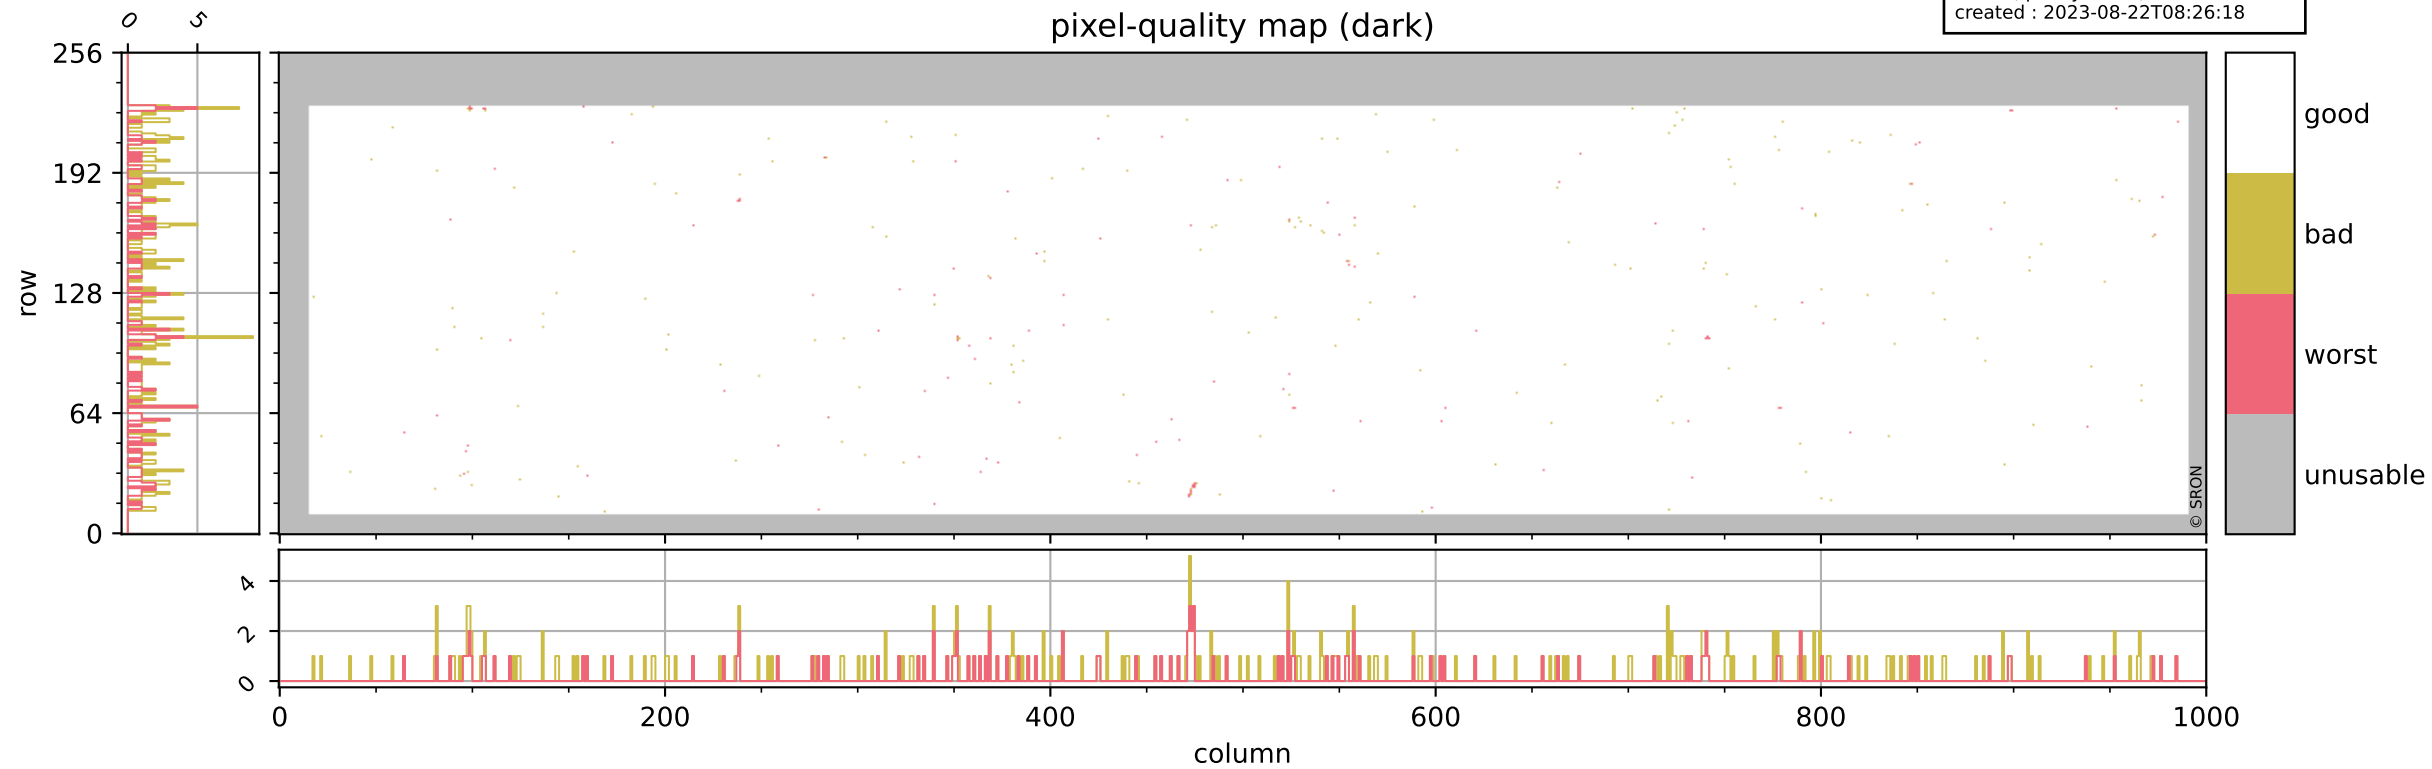

Tropomi SWIR pixel quality (official)

orbits : 19 in [20317, 20362]
coverage : 2021-09-14 / 2021-09-17
bad (quality < 0.8) : 3806
worst (quality < 0.1) : 443
created : 2023-08-22T08:26:18

pixel-quality map

Tropomi SWIR pixel quality (official)

orbits : 19 in [20317, 20362]
coverage : 2021-09-14 / 2021-09-17
bad (quality < 0.8) : 294
worst (quality < 0.1) : 116
created : 2023-08-22T08:26:18

Tropomi SWIR pixel quality (official)

orbits : 19 in [20317, 20362]
coverage : 2021-09-14 / 2021-09-17
bad (quality < 0.8) : 3567
worst (quality < 0.1) : 365
created : 2023-08-22T08:26:19

pixel-quality map (noise average)

Tropomi SWIR pixel quality (official)

orbits : 19 in [20317, 20362]
coverage : 2021-09-14 / 2021-09-17
to good : 364
good to bad : 1687
to worst : 233
created : 2023-08-22T08:26:19

total quality compared with SWIR pixel-quality CKD

Tropomi SWIR pixel quality (official)