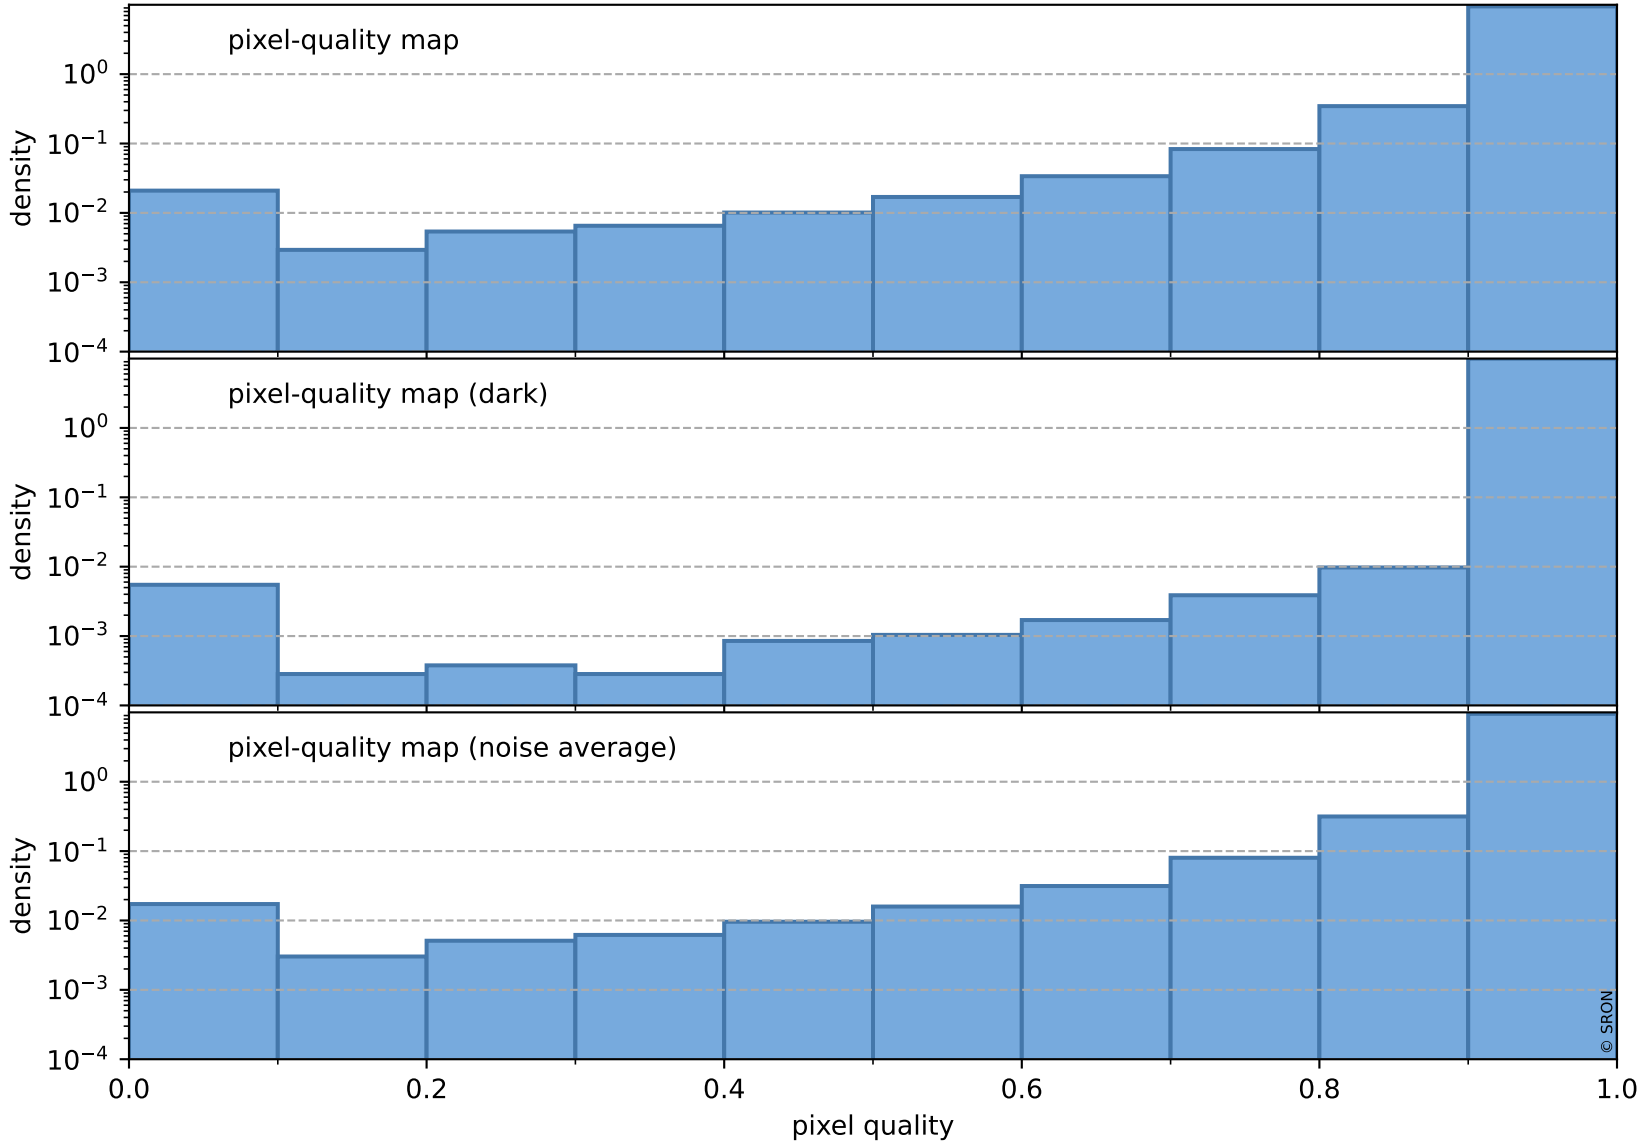

orbits : 19 in [20317, 20362]
coverage : 2021-09-14 / 2021-09-17
to good : 364
good to bad : 1687
to worst : 233
created : 2023-08-22T08:26:19

total quality compared with SWIR pixel-quality CKD

Tropomi SWIR pixel quality (official)

orbits : 19 in [20317, 20362]
coverage : 2021-09-14 / 2021-09-17
created : 2023-08-22T08:26:19

Histograms of pixel-quality

Tropomi SWIR pixel quality (official) ground-tracks of Sentinel-5P

orbits : 19 in [20317, 20362]
coverage : 2021-09-14 / 2021-09-17
created : 2023-08-22T08:26:19

Tropomi SWIR pixel quality (official)

orbits : [2827, 20362]
coverage : 2018-04-30 / 2021-09-17
created : 2023-08-22T08:26:20

trend of pixel quality & temperatures