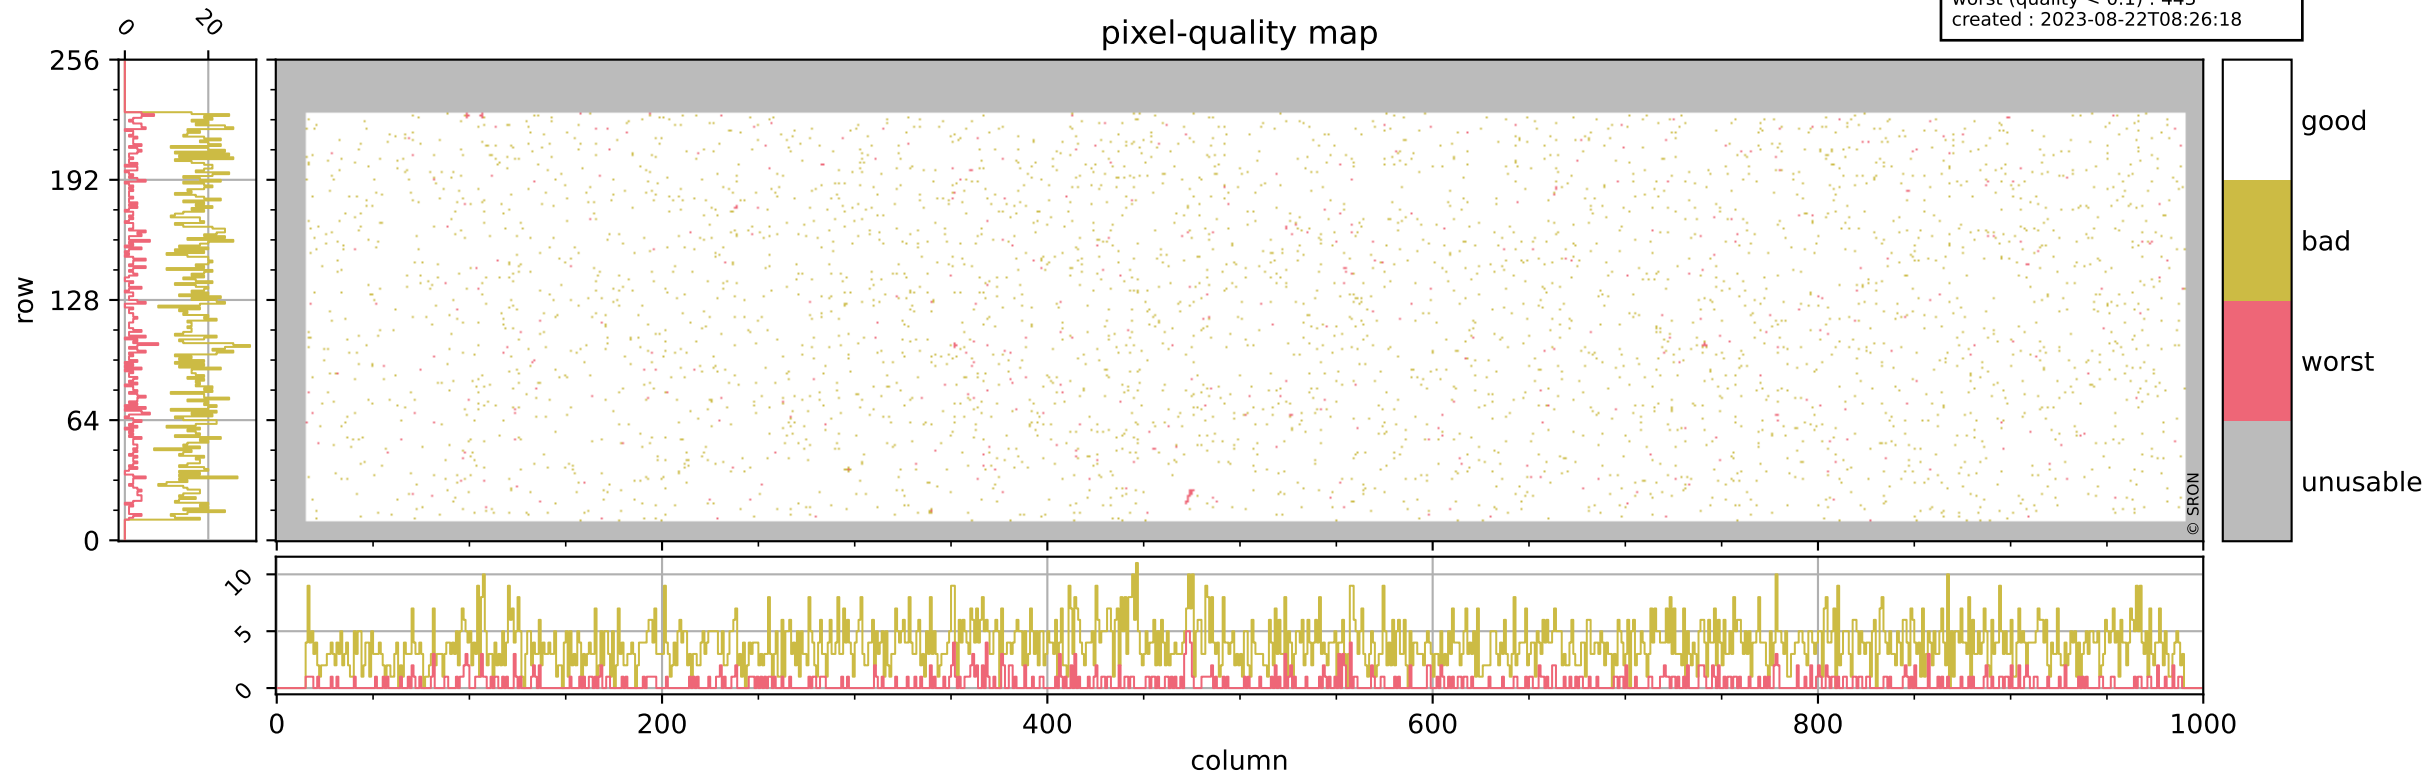

Tropomi SWIR pixel quality (official)

orbits : 19 in [20317, 20362]
coverage : 2021-09-14 / 2021-09-17
bad (quality < 0.8) : 3806
worst (quality < 0.1) : 443
created : 2023-08-22T08:26:18

pixel-quality map

Tropomi SWIR pixel quality (official)

orbits : 19 in [20317, 20362]
coverage : 2021-09-14 / 2021-09-17
bad (quality < 0.8) : 294
worst (quality < 0.1) : 116
created : 2023-08-22T08:26:18

Tropomi SWIR pixel quality (official)

orbits : 19 in [20317, 20362]
coverage : 2021-09-14 / 2021-09-17
bad (quality < 0.8) : 3567
worst (quality < 0.1) : 365
created : 2023-08-22T08:26:19

pixel-quality map (noise average)

Tropomi SWIR pixel quality (official)

orbits : 19 in [20317, 20362]
coverage : 2021-09-14 / 2021-09-17
to good : 364
good to bad : 1687
to worst : 233
created : 2023-08-22T08:26:19

total quality compared with SWIR pixel-quality CKD

Tropomi SWIR pixel quality (official)