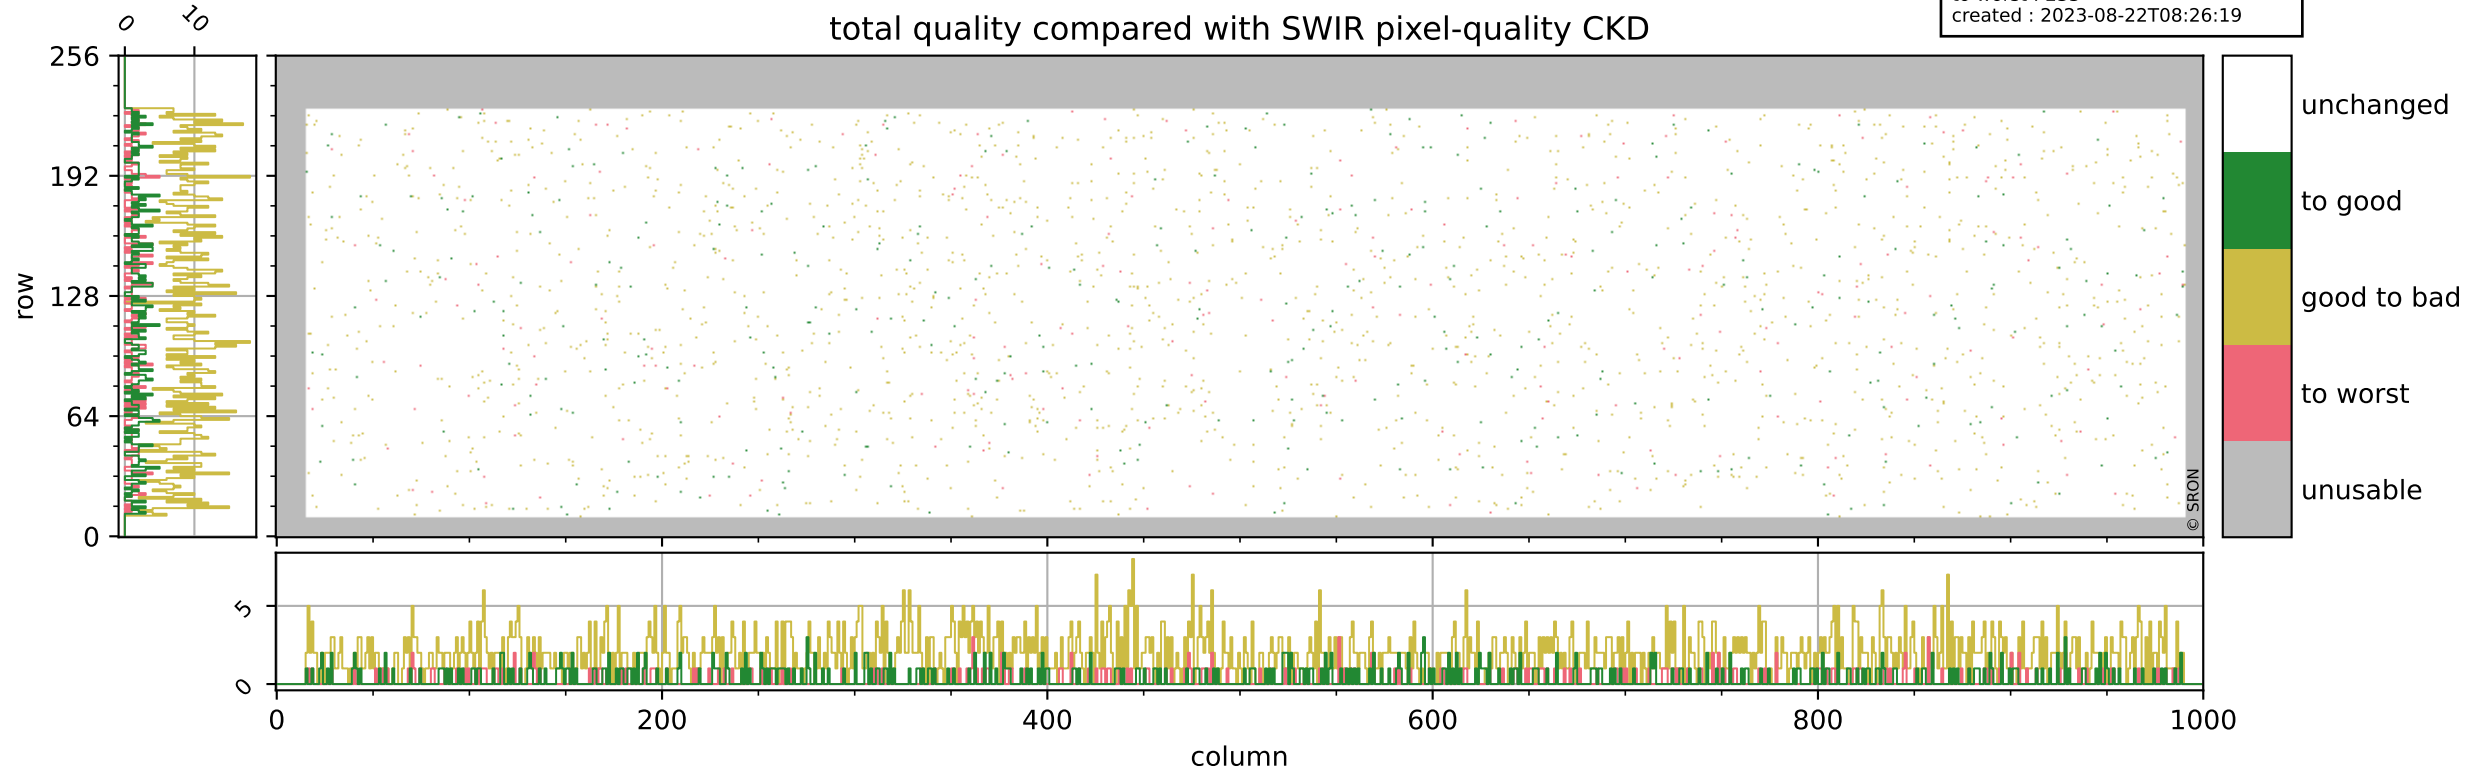

Tropomi SWIR pixel quality (official)

orbits : 19 in [20317, 20362]
coverage : 2021-09-14 / 2021-09-17
bad (quality < 0.8) : 294
worst (quality < 0.1) : 116
created : 2023-08-22T08:26:18

Tropomi SWIR pixel quality (official)

orbits : 19 in [20317, 20362]
coverage : 2021-09-14 / 2021-09-17
bad (quality < 0.8) : 3567
worst (quality < 0.1) : 365
created : 2023-08-22T08:26:19

pixel-quality map (noise average)

Tropomi SWIR pixel quality (official)

orbits : 19 in [20317, 20362]
coverage : 2021-09-14 / 2021-09-17
to good : 364
good to bad : 1687
to worst : 233
created : 2023-08-22T08:26:19

total quality compared with SWIR pixel-quality CKD

Tropomi SWIR pixel quality (official)

orbits : 19 in [20317, 20362]
coverage : 2021-09-14 / 2021-09-17
created : 2023-08-22T08:26:19

Histograms of pixel-quality

Tropomi SWIR pixel quality (official) ground-tracks of Sentinel-5P

orbits : 19 in [20317, 20362]
coverage : 2021-09-14 / 2021-09-17
created : 2023-08-22T08:26:19