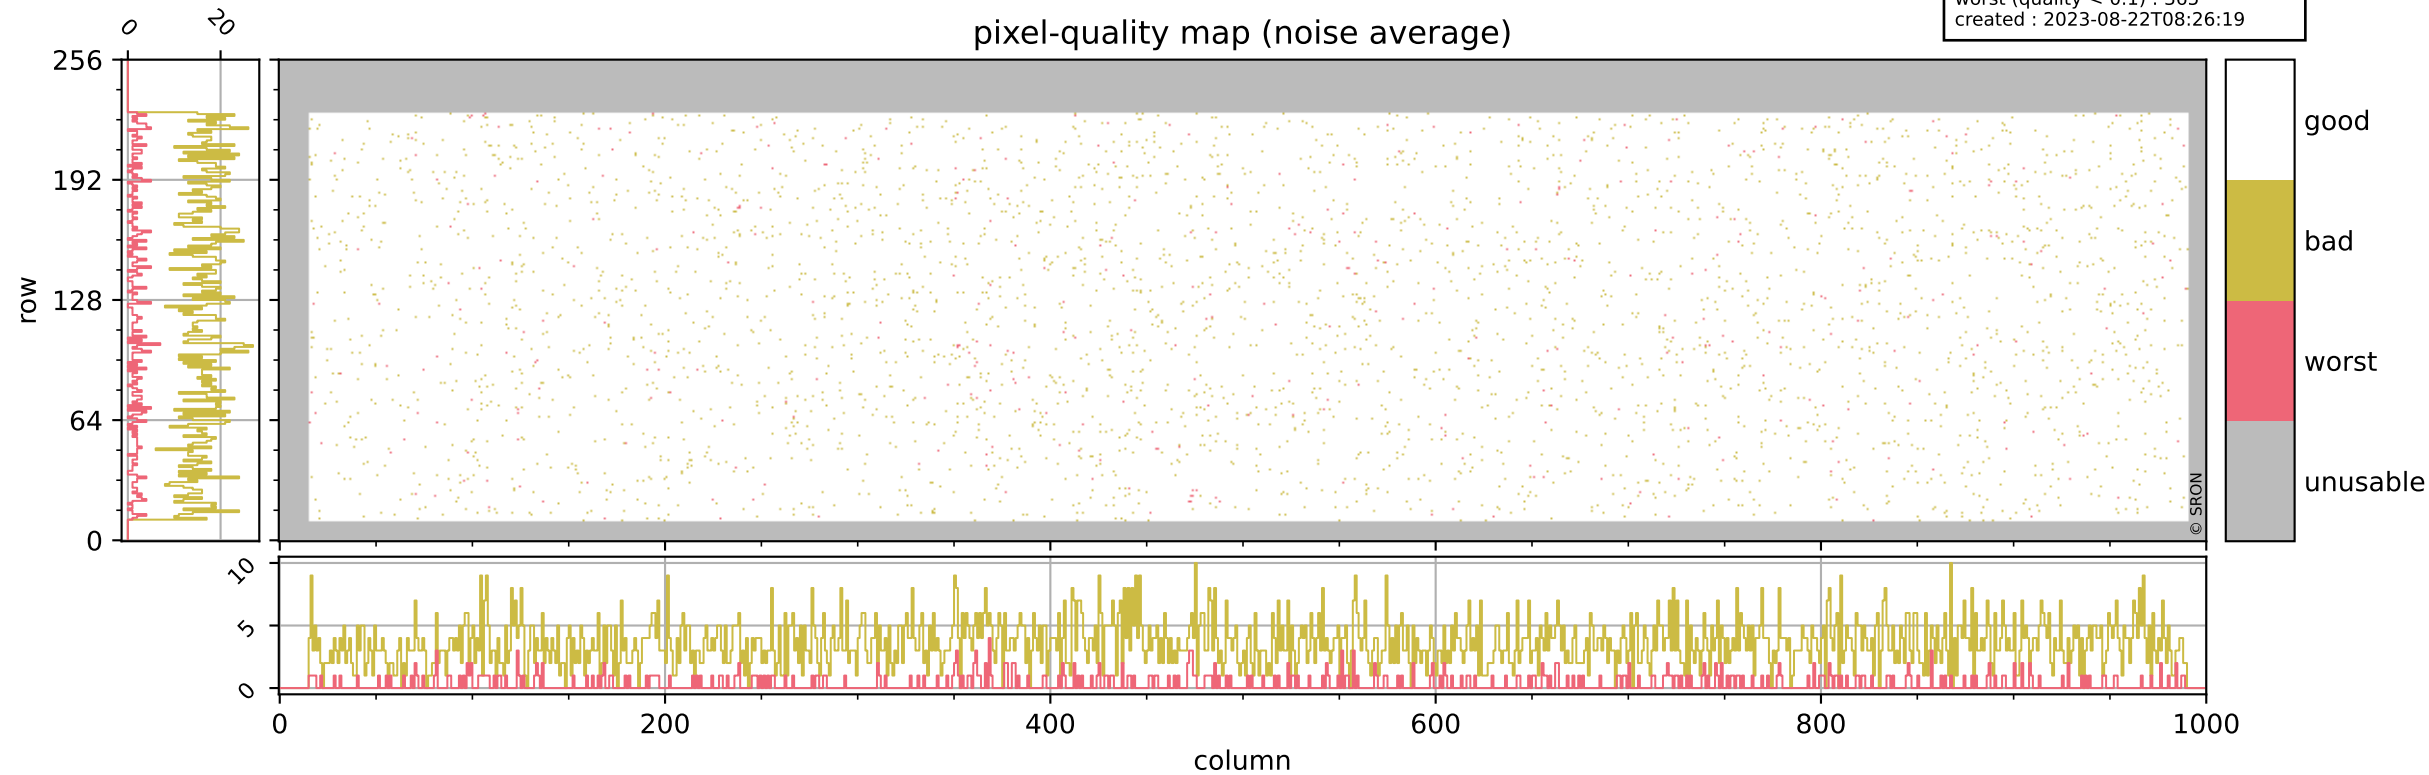

Tropomi SWIR pixel quality (official)

orbits : 19 in [20317, 20362]
coverage : 2021-09-14 / 2021-09-17
bad (quality < 0.8) : 294
worst (quality < 0.1) : 116
created : 2023-08-22T08:26:18

Tropomi SWIR pixel quality (official)

orbits : 19 in [20317, 20362]
coverage : 2021-09-14 / 2021-09-17
bad (quality < 0.8) : 3567
worst (quality < 0.1) : 365
created : 2023-08-22T08:26:19

pixel-quality map (noise average)

Tropomi SWIR pixel quality (official)

orbits : 19 in [20317, 20362]
coverage : 2021-09-14 / 2021-09-17
to good : 364
good to bad : 1687
to worst : 233
created : 2023-08-22T08:26:19

total quality compared with SWIR pixel-quality CKD

Tropomi SWIR pixel quality (official)

orbits : 19 in [20317, 20362]
coverage : 2021-09-14 / 2021-09-17
created : 2023-08-22T08:26:19

Histograms of pixel-quality

Tropomi SWIR pixel quality (official) ground-tracks of Sentinel-5P

orbits : 19 in [20317, 20362]
coverage : 2021-09-14 / 2021-09-17
created : 2023-08-22T08:26:19