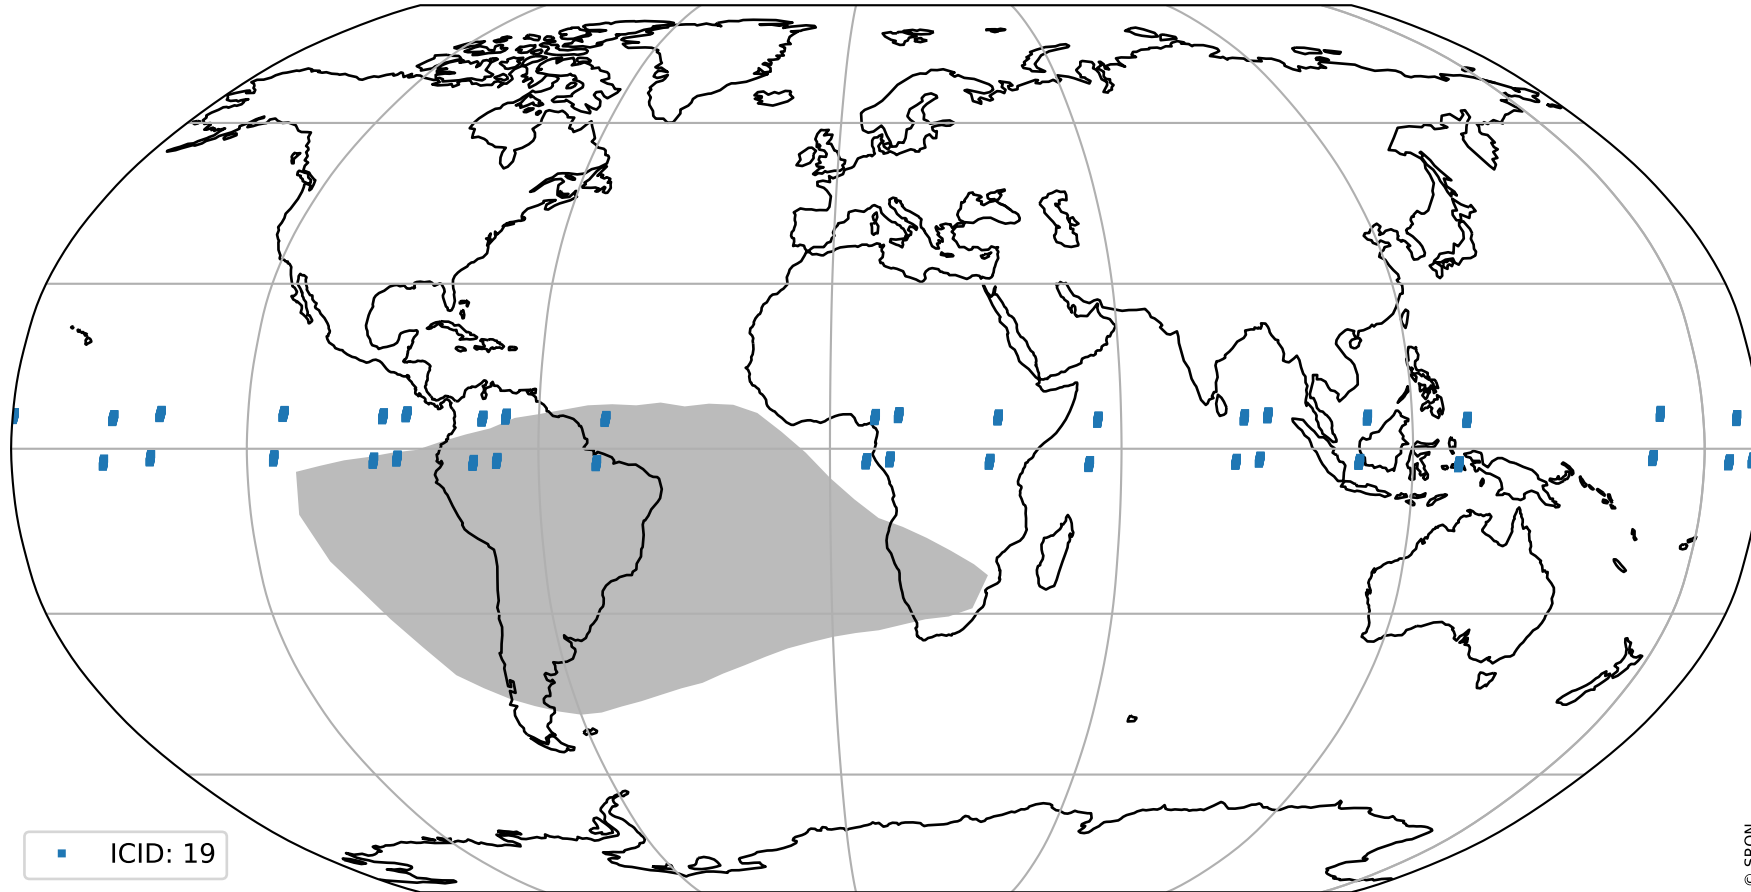

orbits : 19 in [20317, 20362]
coverage : 2021-09-14 / 2021-09-17
bad (quality < 0.8) : 3567
worst (quality < 0.1) : 365
created : 2023-08-22T08:26:19

pixel-quality map (noise average)

Tropomi SWIR pixel quality (official)

orbits : 19 in [20317, 20362]
coverage : 2021-09-14 / 2021-09-17
to good : 364
good to bad : 1687
to worst : 233
created : 2023-08-22T08:26:19

total quality compared with SWIR pixel-quality CKD

Tropomi SWIR pixel quality (official)

orbits : 19 in [20317, 20362]
coverage : 2021-09-14 / 2021-09-17
created : 2023-08-22T08:26:19

Histograms of pixel-quality

Tropomi SWIR pixel quality (official) ground-tracks of Sentinel-5P

orbits : 19 in [20317, 20362]
coverage : 2021-09-14 / 2021-09-17
created : 2023-08-22T08:26:19

Tropomi SWIR pixel quality (official)

orbits : [2827, 20362]
coverage : 2018-04-30 / 2021-09-17
created : 2023-08-22T08:26:20

trend of pixel quality & temperatures