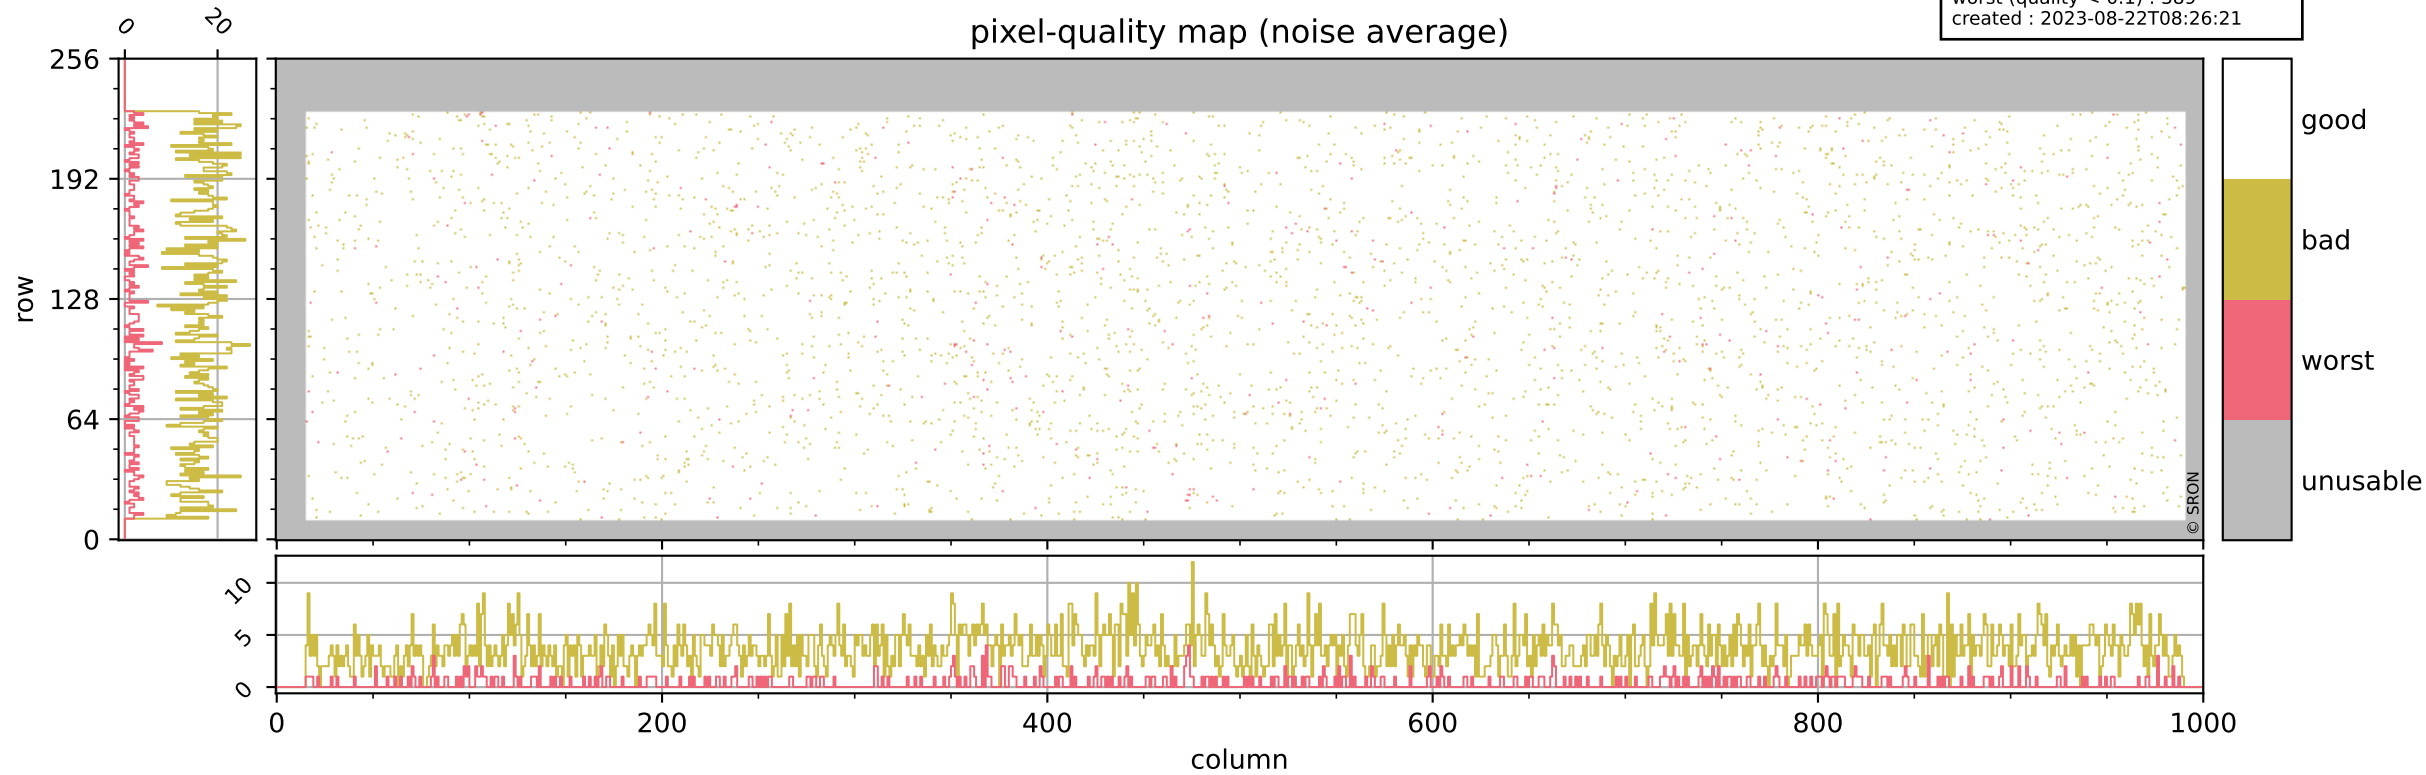

Tropomi SWIR pixel quality (official)

orbits : 20 in [20332, 20377]
coverage : 2021-09-15 / 2021-09-18
bad (quality < 0.8) : 293
worst (quality < 0.1) : 115
created : 2023-08-22T08:26:21

Tropomi SWIR pixel quality (official)

orbits : 20 in [20332, 20377]
coverage : 2021-09-15 / 2021-09-18
bad (quality < 0.8) : 3661
worst (quality < 0.1) : 389
created : 2023-08-22T08:26:21

pixel-quality map (noise average)

Tropomi SWIR pixel quality (official)

orbits : 20 in [20332, 20377]
coverage : 2021-09-15 / 2021-09-18
to good : 364
good to bad : 1760
to worst : 260
created : 2023-08-22T08:26:21

total quality compared with SWIR pixel-quality CKD

Tropomi SWIR pixel quality (official)

orbits : 20 in [20332, 20377]
coverage : 2021-09-15 / 2021-09-18
created : 2023-08-22T08:26:21

Histograms of pixel-quality

Tropomi SWIR pixel quality (official) ground-tracks of Sentinel-5P

orbits : 20 in [20332, 20377]
coverage : 2021-09-15 / 2021-09-18
created : 2023-08-22T08:26:22