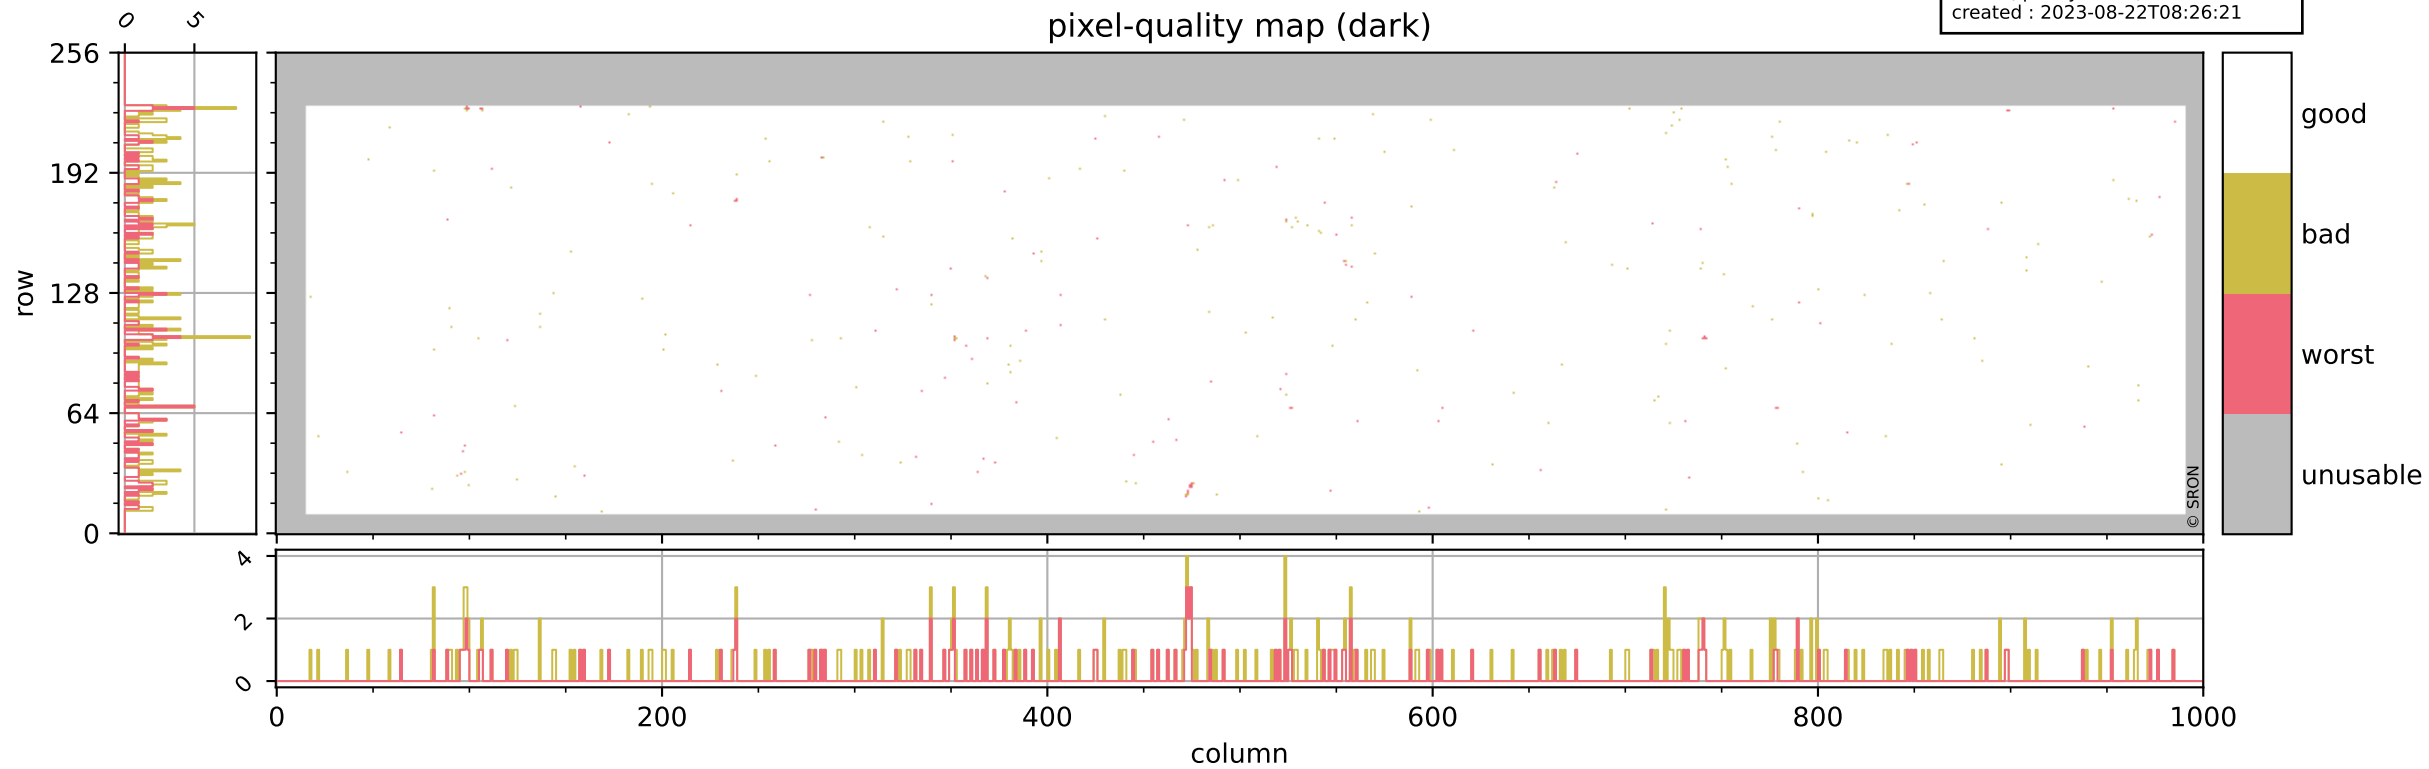

Tropomi SWIR pixel quality (official)

orbits : 20 in [20332, 20377]
coverage : 2021-09-15 / 2021-09-18
bad (quality < 0.8) : 3905
worst (quality < 0.1) : 469
created : 2023-08-22T08:26:20

pixel-quality map

Tropomi SWIR pixel quality (official)

orbits : 20 in [20332, 20377]
coverage : 2021-09-15 / 2021-09-18
bad (quality < 0.8) : 293
worst (quality < 0.1) : 115
created : 2023-08-22T08:26:21

Tropomi SWIR pixel quality (official)

orbits : 20 in [20332, 20377]
coverage : 2021-09-15 / 2021-09-18
bad (quality < 0.8) : 3661
worst (quality < 0.1) : 389
created : 2023-08-22T08:26:21

pixel-quality map (noise average)

Tropomi SWIR pixel quality (official)

orbits : 20 in [20332, 20377]
coverage : 2021-09-15 / 2021-09-18
to good : 364
good to bad : 1760
to worst : 260
created : 2023-08-22T08:26:21

total quality compared with SWIR pixel-quality CKD

Tropomi SWIR pixel quality (official)