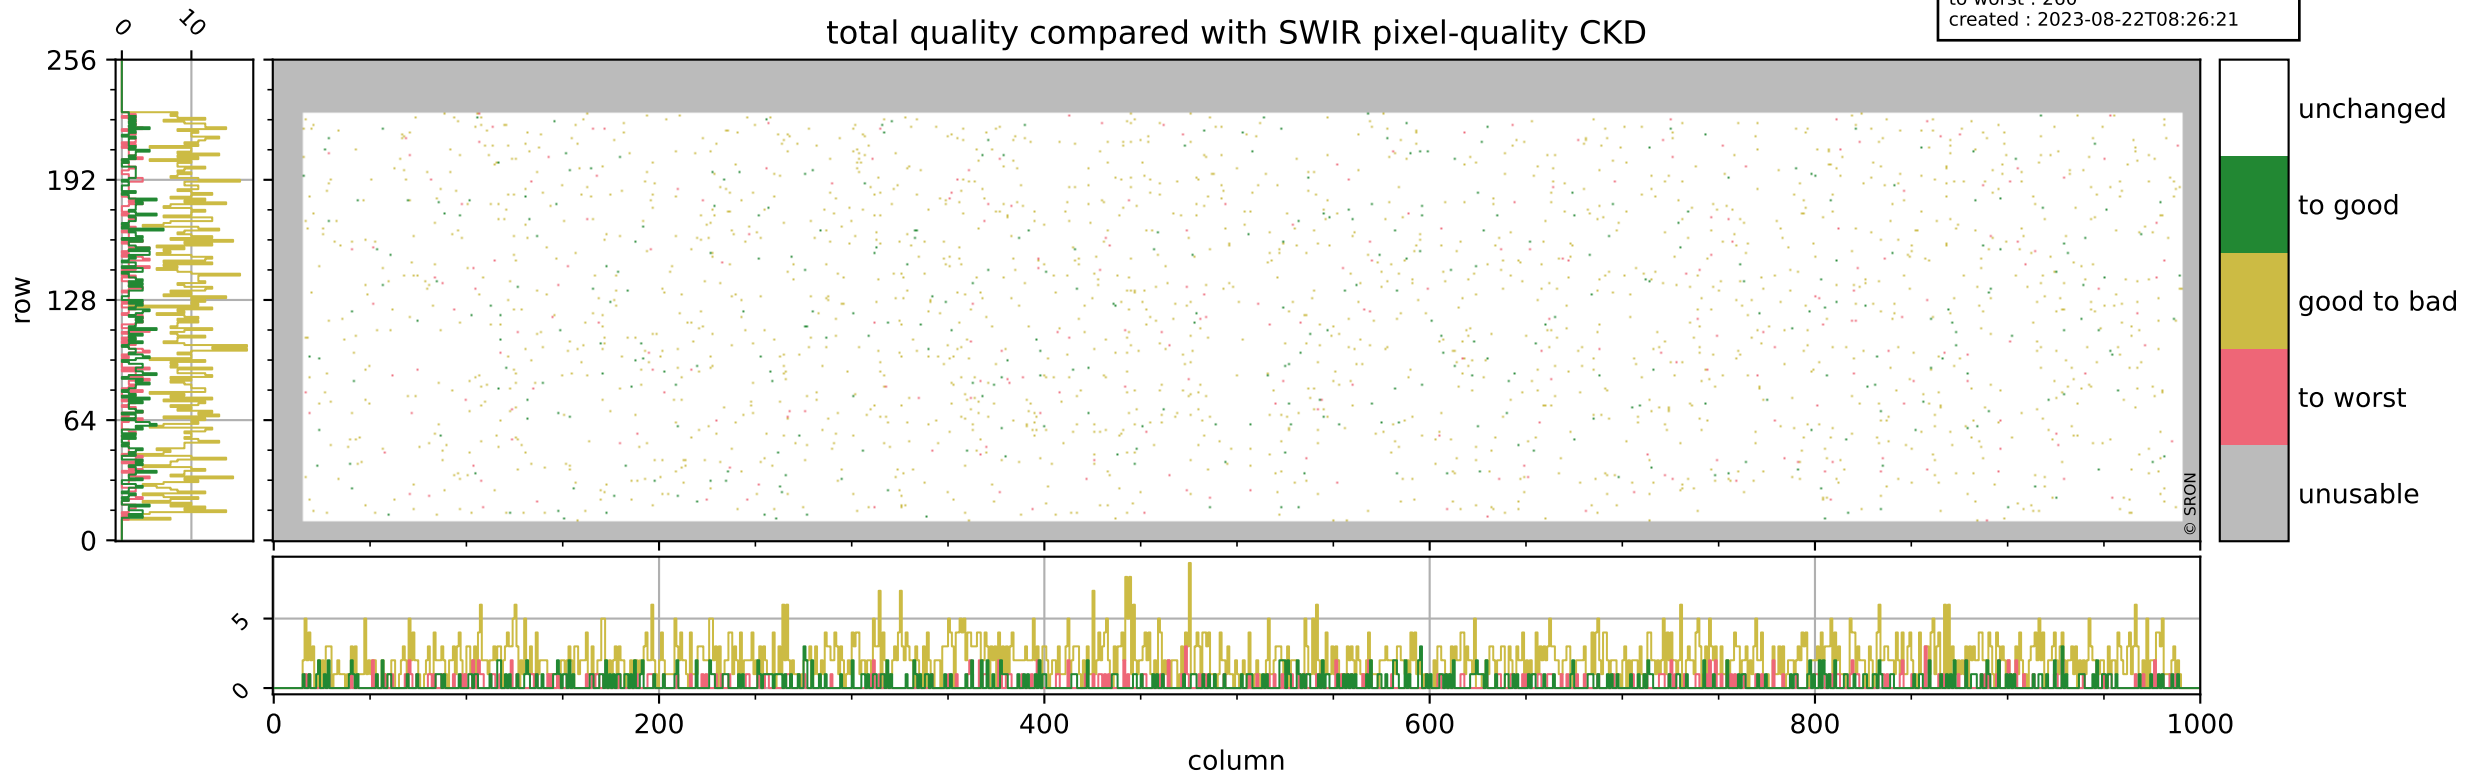

Tropomi SWIR pixel quality (official)

orbits : 20 in [20332, 20377]
coverage : 2021-09-15 / 2021-09-18
bad (quality < 0.8) : 293
worst (quality < 0.1) : 115
created : 2023-08-22T08:26:21

Tropomi SWIR pixel quality (official)

orbits : 20 in [20332, 20377]
coverage : 2021-09-15 / 2021-09-18
bad (quality < 0.8) : 3661
worst (quality < 0.1) : 389
created : 2023-08-22T08:26:21

pixel-quality map (noise average)

Tropomi SWIR pixel quality (official)

orbits : 20 in [20332, 20377]
coverage : 2021-09-15 / 2021-09-18
to good : 364
good to bad : 1760
to worst : 260
created : 2023-08-22T08:26:21

total quality compared with SWIR pixel-quality CKD

Tropomi SWIR pixel quality (official)

orbits : 20 in [20332, 20377]
coverage : 2021-09-15 / 2021-09-18
created : 2023-08-22T08:26:21

Histograms of pixel-quality

Tropomi SWIR pixel quality (official) ground-tracks of Sentinel-5P

orbits : 20 in [20332, 20377]
coverage : 2021-09-15 / 2021-09-18
created : 2023-08-22T08:26:22