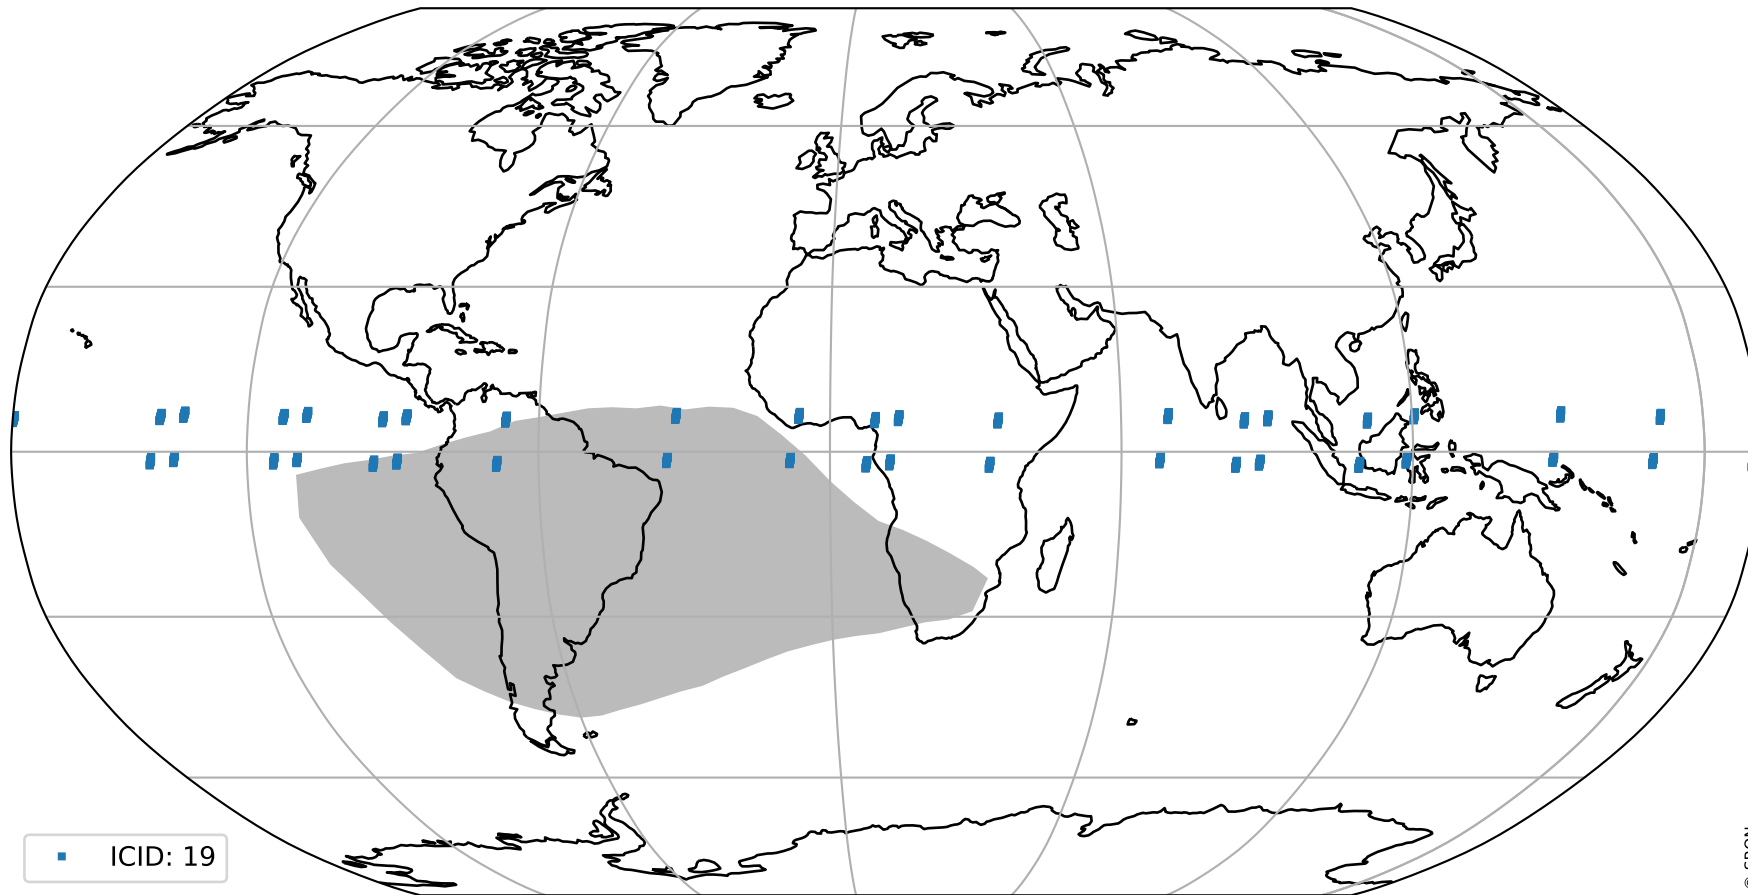

orbits : 20 in [20332, 20377]
coverage : 2021-09-15 / 2021-09-18
bad (quality < 0.8) : 3661
worst (quality < 0.1) : 389
created : 2023-08-22T08:26:21

pixel-quality map (noise average)

Tropomi SWIR pixel quality (official)

orbits : 20 in [20332, 20377]
coverage : 2021-09-15 / 2021-09-18
to good : 364
good to bad : 1760
to worst : 260
created : 2023-08-22T08:26:21

total quality compared with SWIR pixel-quality CKD

Tropomi SWIR pixel quality (official)

orbits : 20 in [20332, 20377]
coverage : 2021-09-15 / 2021-09-18
created : 2023-08-22T08:26:21

Histograms of pixel-quality

Tropomi SWIR pixel quality (official) ground-tracks of Sentinel-5P

orbits : 20 in [20332, 20377]
coverage : 2021-09-15 / 2021-09-18
created : 2023-08-22T08:26:22

Tropomi SWIR pixel quality (official)

orbits : [2827, 20377]
coverage : 2018-04-30 / 2021-09-18
created : 2023-08-22T08:26:22

trend of pixel quality & temperatures