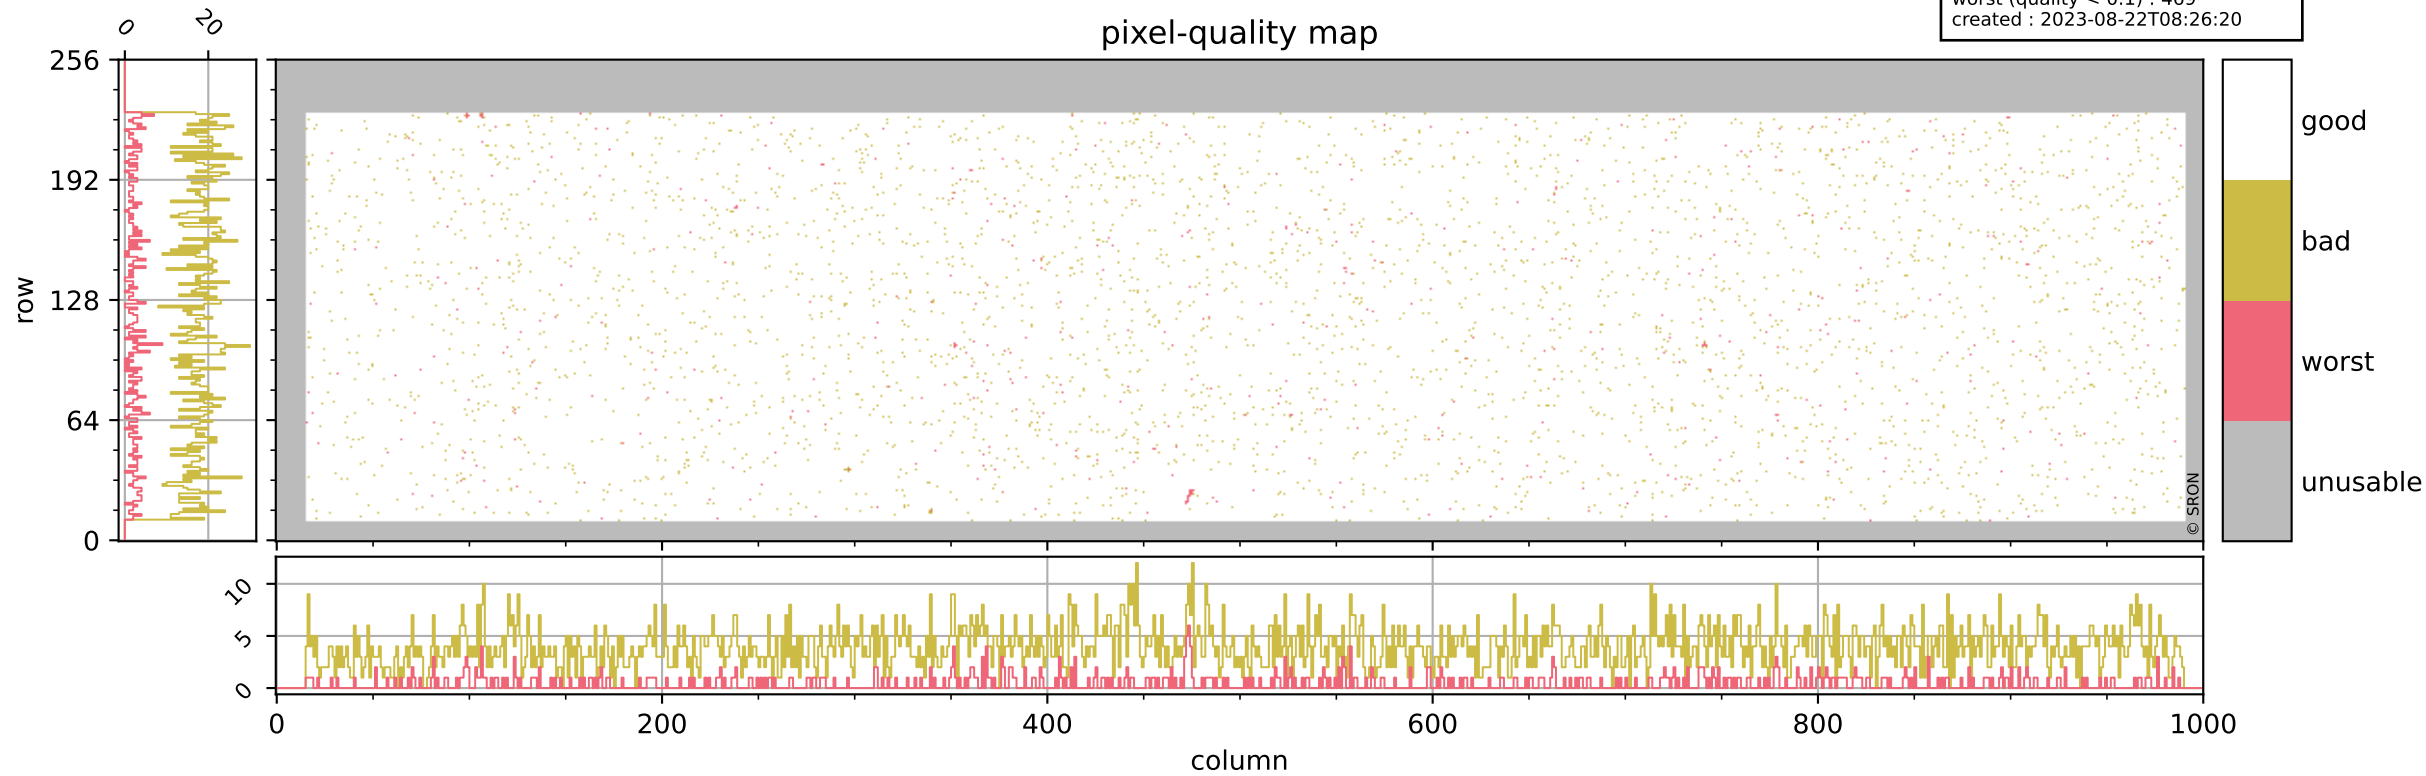

Tropomi SWIR pixel quality (official)

orbits : 20 in [20332, 20377]
coverage : 2021-09-15 / 2021-09-18
bad (quality < 0.8) : 3905
worst (quality < 0.1) : 469
created : 2023-08-22T08:26:20

pixel-quality map

Tropomi SWIR pixel quality (official)

orbits : 20 in [20332, 20377]
coverage : 2021-09-15 / 2021-09-18
bad (quality < 0.8) : 293
worst (quality < 0.1) : 115
created : 2023-08-22T08:26:21

Tropomi SWIR pixel quality (official)

orbits : 20 in [20332, 20377]
coverage : 2021-09-15 / 2021-09-18
bad (quality < 0.8) : 3661
worst (quality < 0.1) : 389
created : 2023-08-22T08:26:21

pixel-quality map (noise average)

Tropomi SWIR pixel quality (official)

orbits : 20 in [20332, 20377]
coverage : 2021-09-15 / 2021-09-18
created : 2023-08-22T08:26:21

Histograms of pixel-quality

Tropomi SWIR pixel quality (official) ground-tracks of Sentinel-5P

orbits : 20 in [20332, 20377]
coverage : 2021-09-15 / 2021-09-18
created : 2023-08-22T08:26:22