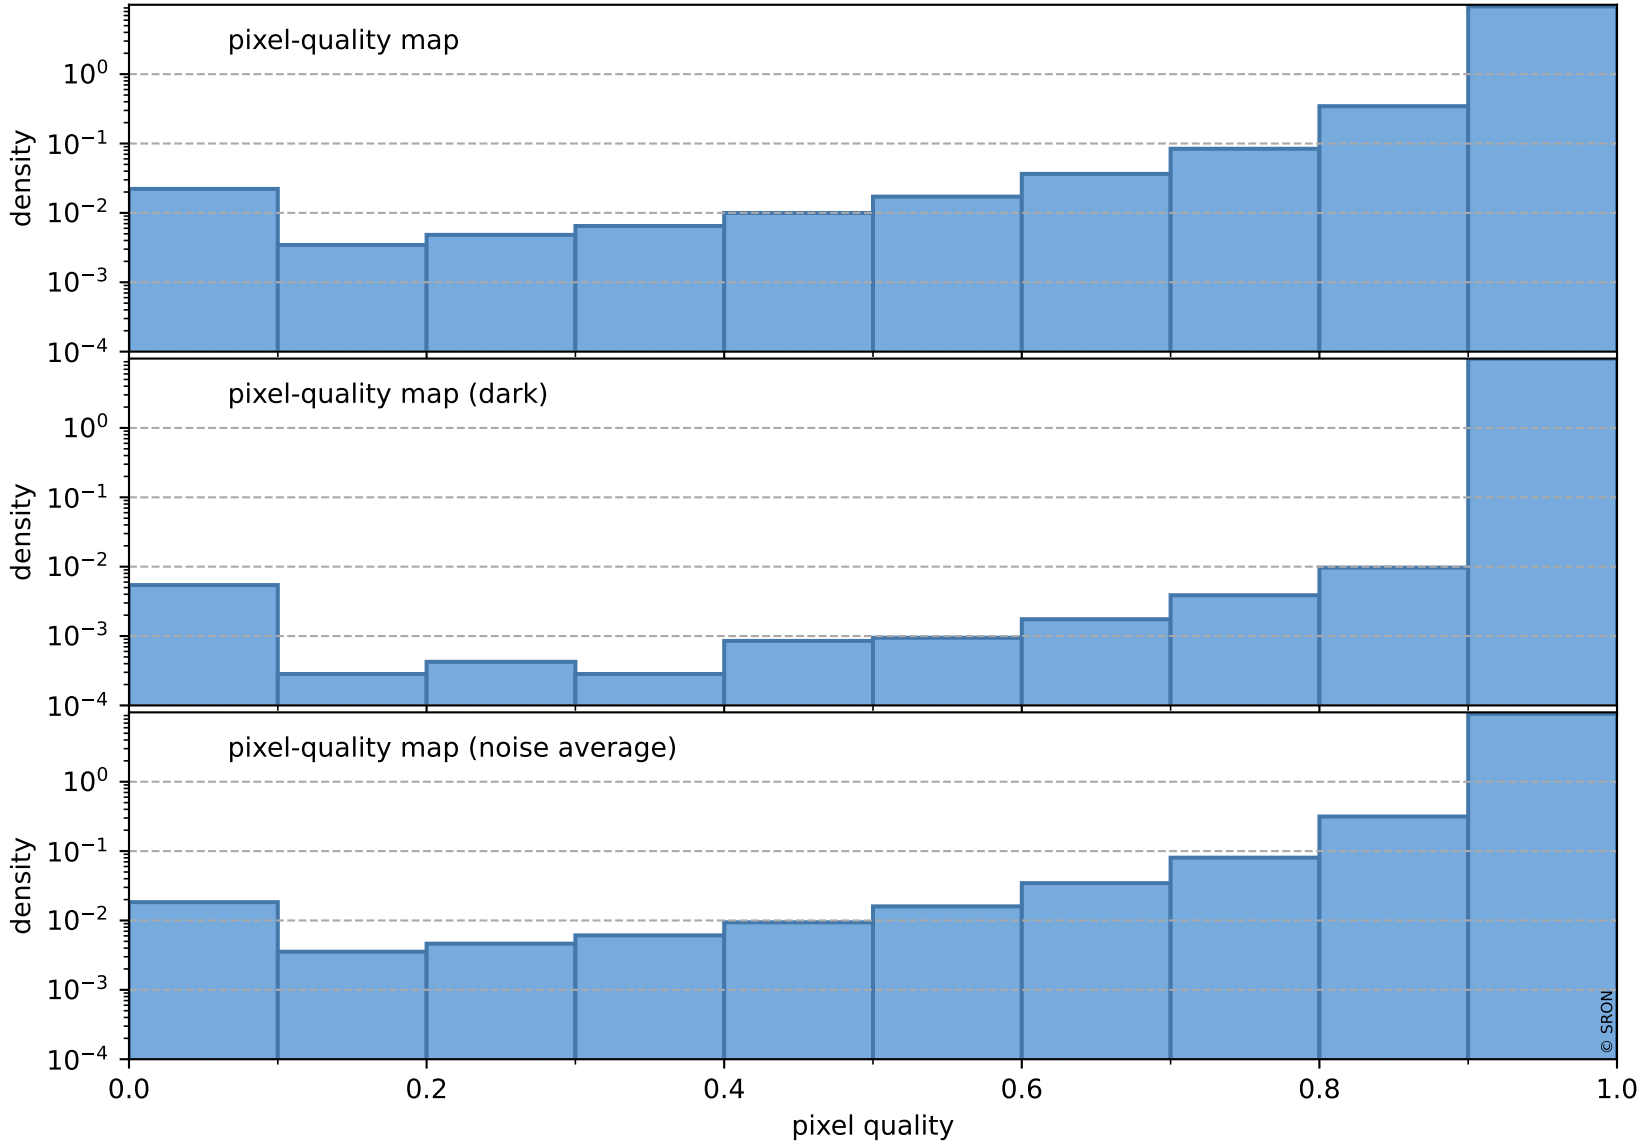

orbits : 20 in [20332, 20377]
coverage : 2021-09-15 / 2021-09-18
to good : 364
good to bad : 1760
to worst : 260
created : 2023-08-22T08:26:21

total quality compared with SWIR pixel-quality CKD

Tropomi SWIR pixel quality (official)

orbits : 20 in [20332, 20377]
coverage : 2021-09-15 / 2021-09-18
created : 2023-08-22T08:26:21

Histograms of pixel-quality

Tropomi SWIR pixel quality (official) ground-tracks of Sentinel-5P

orbits : 20 in [20332, 20377]
coverage : 2021-09-15 / 2021-09-18
created : 2023-08-22T08:26:22

Tropomi SWIR pixel quality (official)

orbits : [2827, 20377]
coverage : 2018-04-30 / 2021-09-18
created : 2023-08-22T08:26:22

trend of pixel quality & temperatures