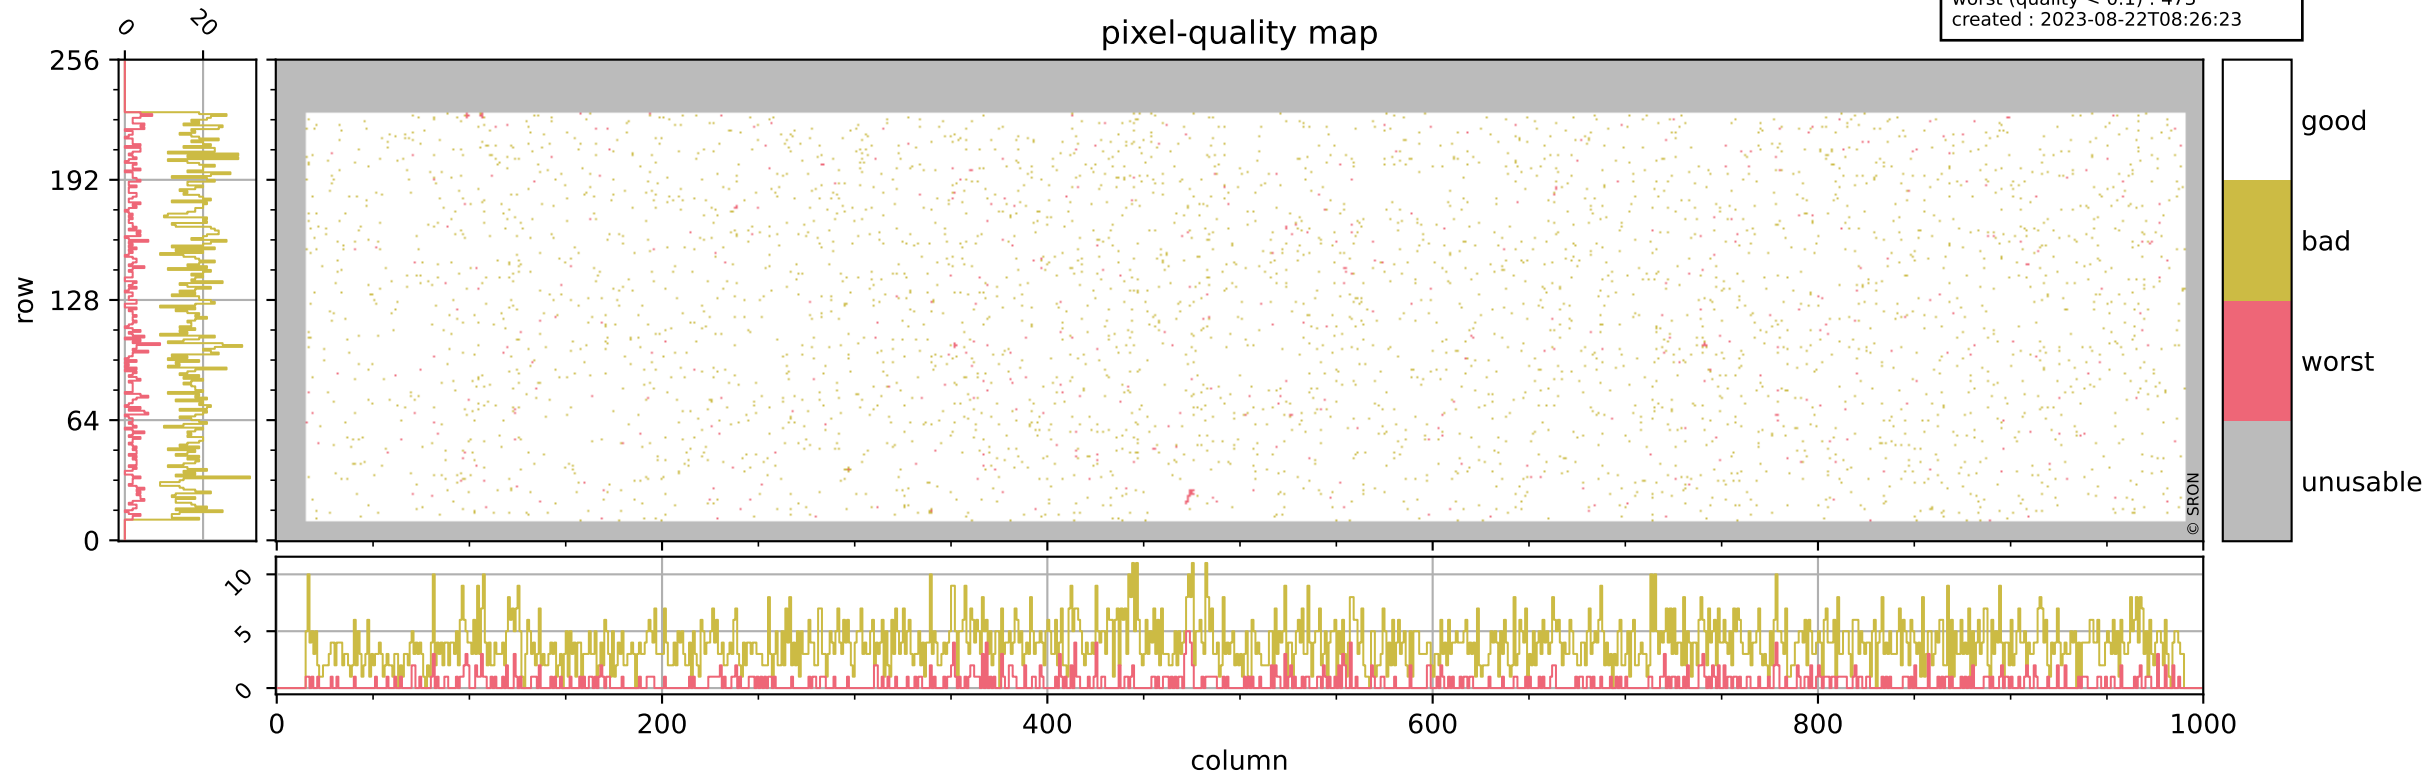

Tropomi SWIR pixel quality (official)

orbits : 19 in [20347, 20392]
coverage : 2021-09-16 / 2021-09-19
bad (quality < 0.8) : 3862
worst (quality < 0.1) : 473
created : 2023-08-22T08:26:23

pixel-quality map

Tropomi SWIR pixel quality (official)

orbits : 19 in [20347, 20392]
coverage : 2021-09-16 / 2021-09-19
bad (quality < 0.8) : 294
worst (quality < 0.1) : 114
created : 2023-08-22T08:26:23

Tropomi SWIR pixel quality (official)

orbits : 19 in [20347, 20392]
coverage : 2021-09-16 / 2021-09-19
bad (quality < 0.8) : 3622
worst (quality < 0.1) : 394
created : 2023-08-22T08:26:23

pixel-quality map (noise average)

Tropomi SWIR pixel quality (official)

orbits : 19 in [20347, 20392]
coverage : 2021-09-16 / 2021-09-19
created : 2023-08-22T08:26:24

Histograms of pixel-quality

Tropomi SWIR pixel quality (official) ground-tracks of Sentinel-5P

orbits : 19 in [20347, 20392]
coverage : 2021-09-16 / 2021-09-19
created : 2023-08-22T08:26:24