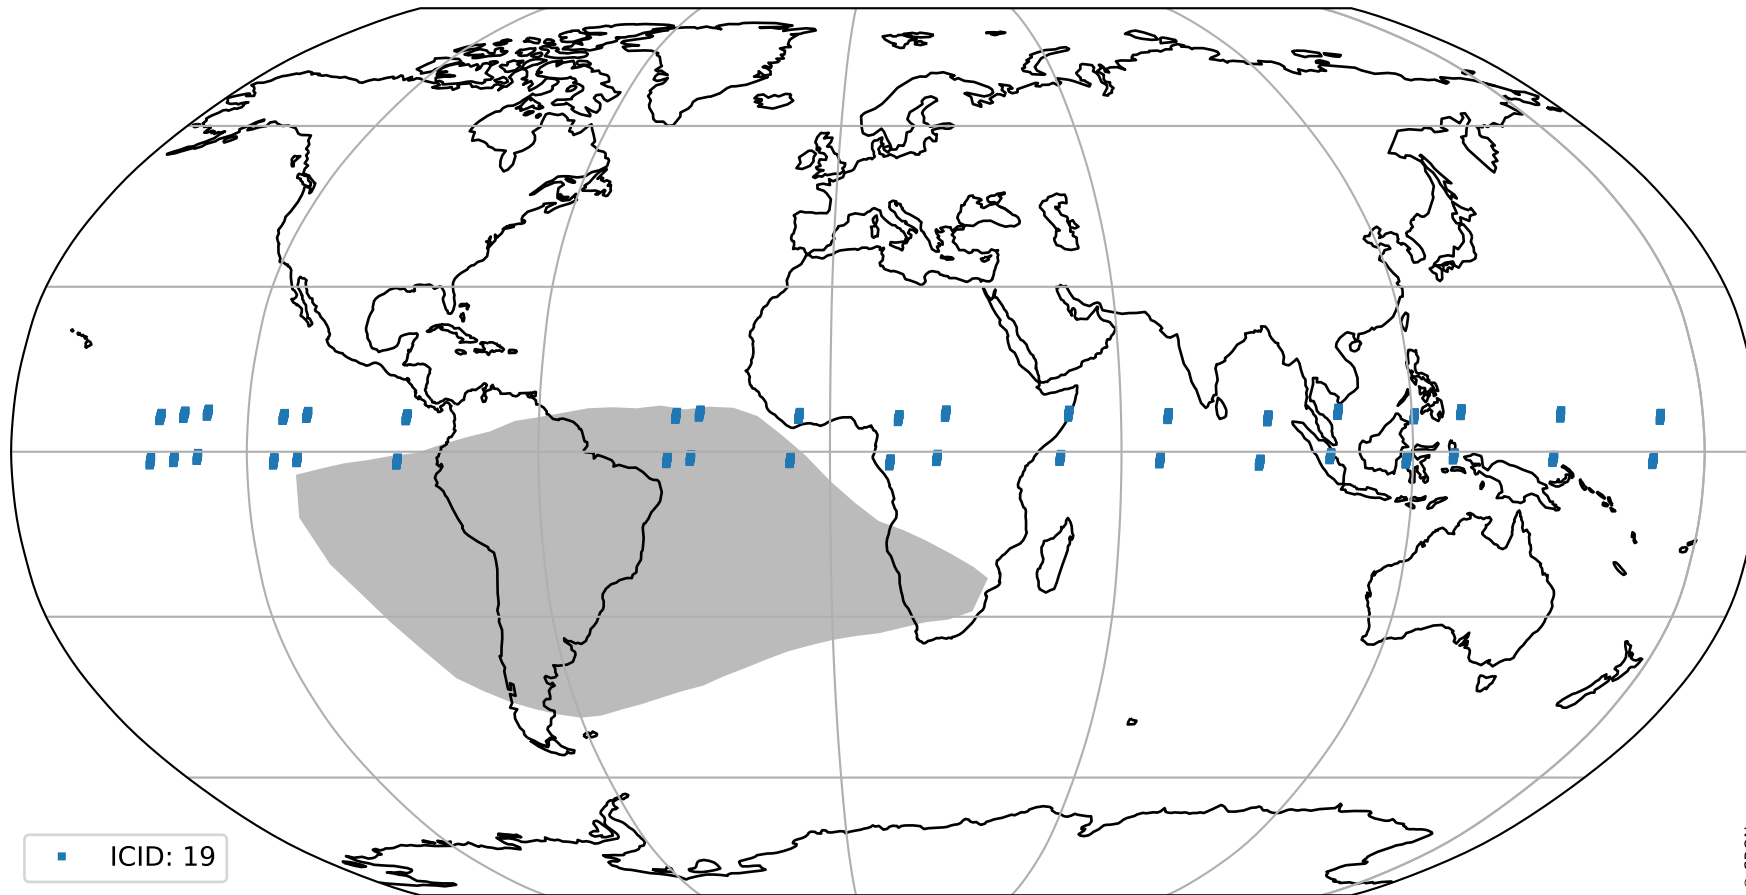

orbits : 19 in [20347, 20392]
coverage : 2021-09-16 / 2021-09-19
bad (quality < 0.8) : 3622
worst (quality < 0.1) : 394
created : 2023-08-22T08:26:23

pixel-quality map (noise average)

Tropomi SWIR pixel quality (official)

orbits : 19 in [20347, 20392]
coverage : 2021-09-16 / 2021-09-19
to good : 372
good to bad : 1722
to worst : 262
created : 2023-08-22T08:26:24

total quality compared with SWIR pixel-quality CKD

Tropomi SWIR pixel quality (official)

orbits : 19 in [20347, 20392]
coverage : 2021-09-16 / 2021-09-19
created : 2023-08-22T08:26:24

Histograms of pixel-quality

Tropomi SWIR pixel quality (official) ground-tracks of Sentinel-5P

orbits : 19 in [20347, 20392]
coverage : 2021-09-16 / 2021-09-19
created : 2023-08-22T08:26:24

Tropomi SWIR pixel quality (official)

orbits : [2827, 20392]
coverage : 2018-04-30 / 2021-09-19
created : 2023-08-22T08:26:25

trend of pixel quality & temperatures