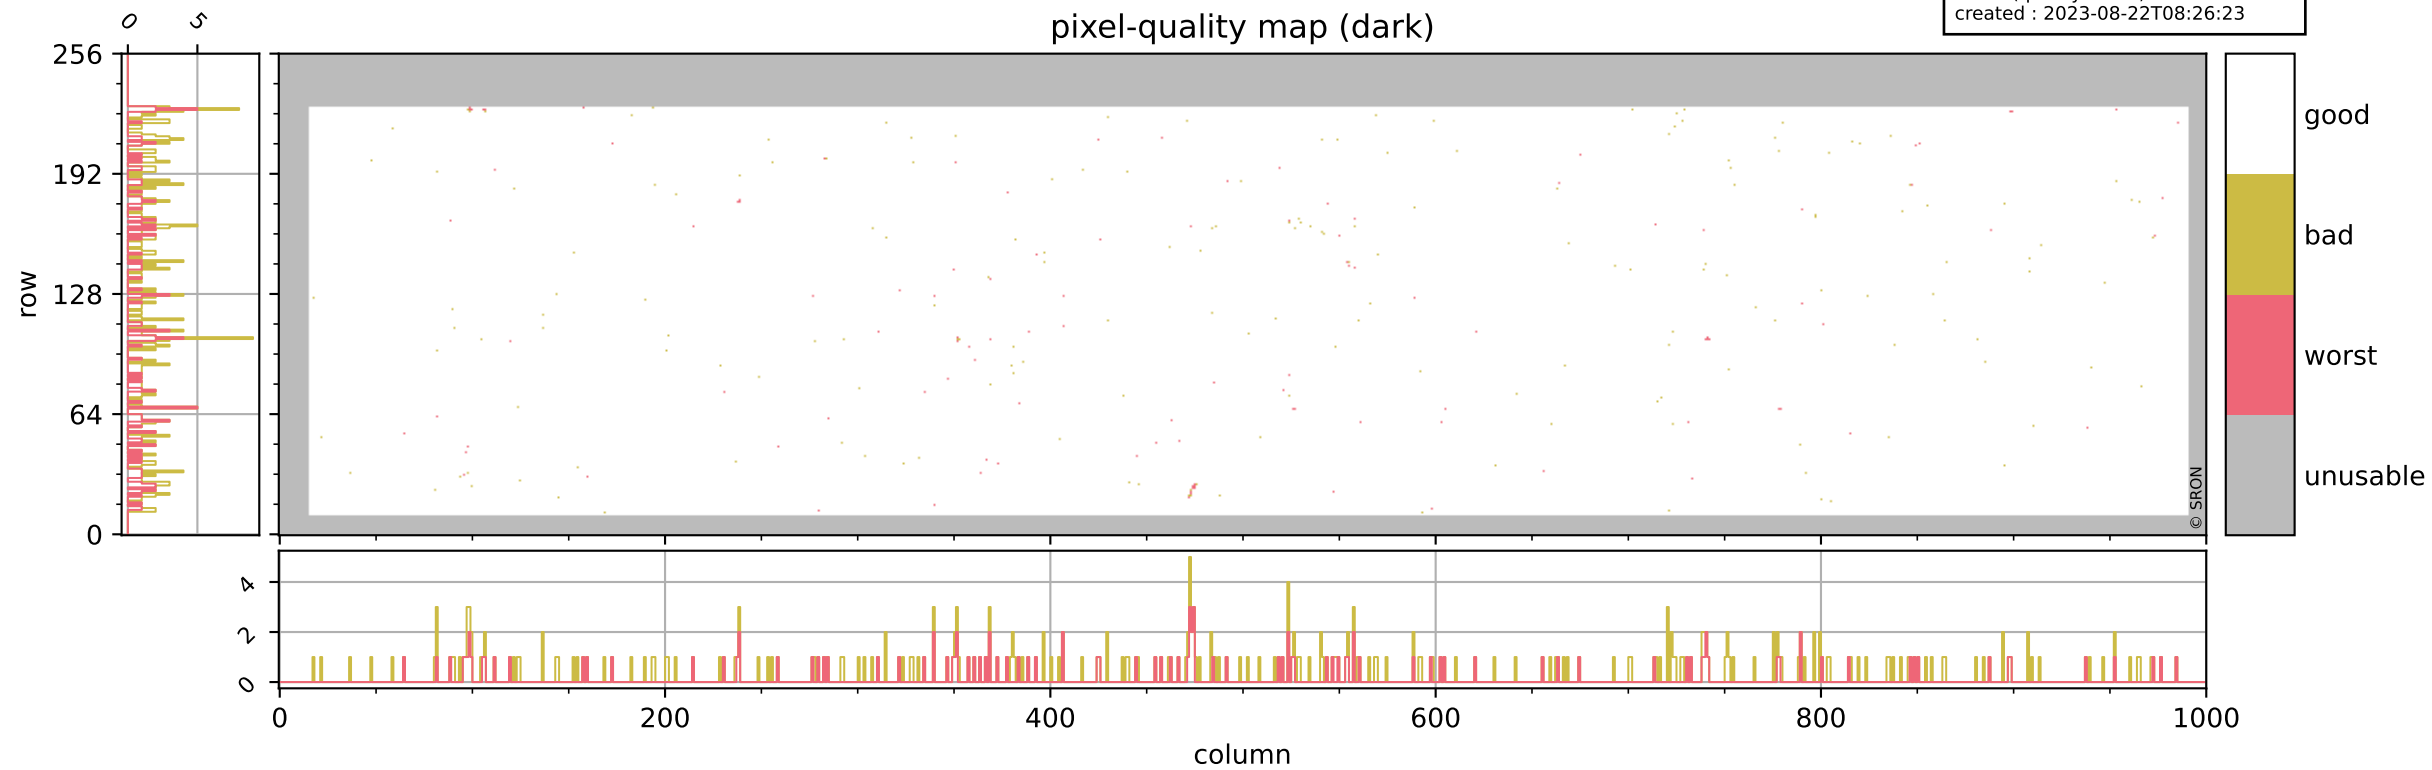

Tropomi SWIR pixel quality (official)

orbits : 19 in [20347, 20392]
coverage : 2021-09-16 / 2021-09-19
bad (quality < 0.8) : 3862
worst (quality < 0.1) : 473
created : 2023-08-22T08:26:23

pixel-quality map

Tropomi SWIR pixel quality (official)

orbits : 19 in [20347, 20392]
coverage : 2021-09-16 / 2021-09-19
bad (quality < 0.8) : 294
worst (quality < 0.1) : 114
created : 2023-08-22T08:26:23

Tropomi SWIR pixel quality (official)

orbits : 19 in [20347, 20392]
coverage : 2021-09-16 / 2021-09-19
bad (quality < 0.8) : 3622
worst (quality < 0.1) : 394
created : 2023-08-22T08:26:23

pixel-quality map (noise average)

Tropomi SWIR pixel quality (official)

orbits : 19 in [20347, 20392]
coverage : 2021-09-16 / 2021-09-19
created : 2023-08-22T08:26:24

Histograms of pixel-quality

Tropomi SWIR pixel quality (official) ground-tracks of Sentinel-5P

orbits : 19 in [20347, 20392]
coverage : 2021-09-16 / 2021-09-19
created : 2023-08-22T08:26:24