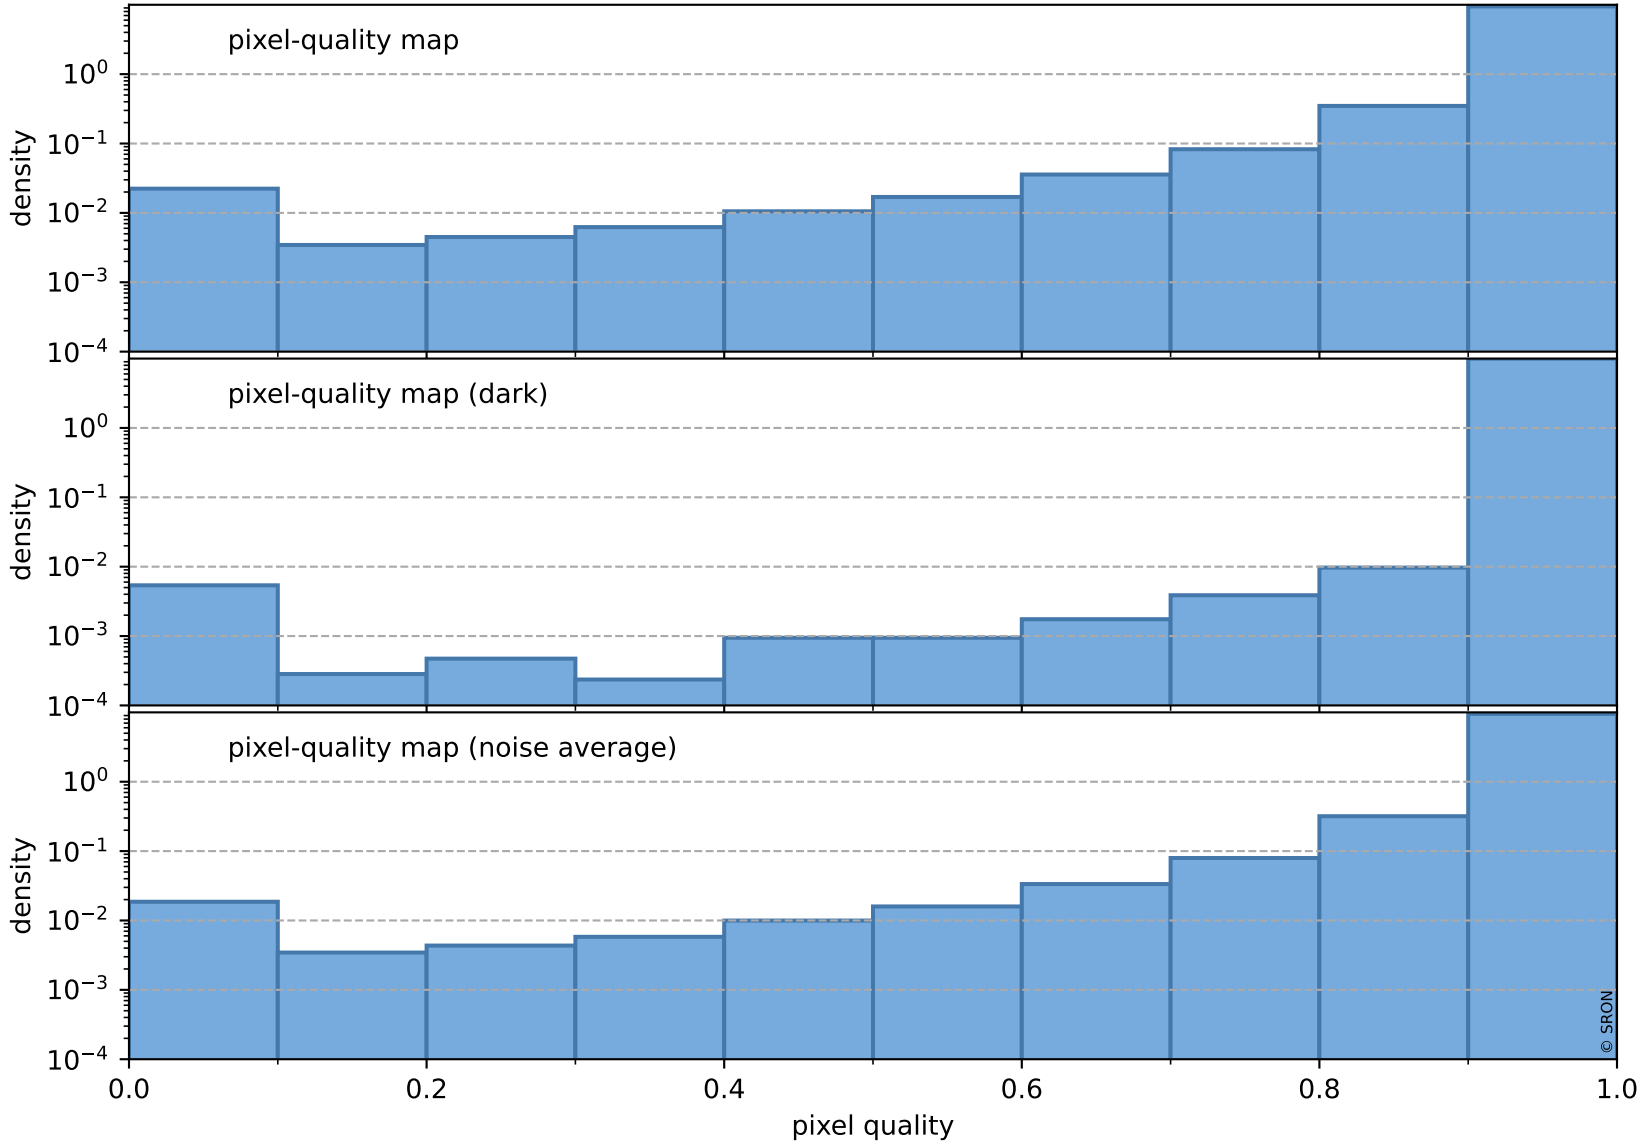

orbits : 19 in [20347, 20392]
coverage : 2021-09-16 / 2021-09-19
to good : 372
good to bad : 1722
to worst : 262
created : 2023-08-22T08:26:24

total quality compared with SWIR pixel-quality CKD

Tropomi SWIR pixel quality (official)

orbits : 19 in [20347, 20392]
coverage : 2021-09-16 / 2021-09-19
created : 2023-08-22T08:26:24

Histograms of pixel-quality

Tropomi SWIR pixel quality (official) ground-tracks of Sentinel-5P

orbits : 19 in [20347, 20392]
coverage : 2021-09-16 / 2021-09-19
created : 2023-08-22T08:26:24

Tropomi SWIR pixel quality (official)

orbits : [2827, 20392]
coverage : 2018-04-30 / 2021-09-19
created : 2023-08-22T08:26:25

trend of pixel quality & temperatures