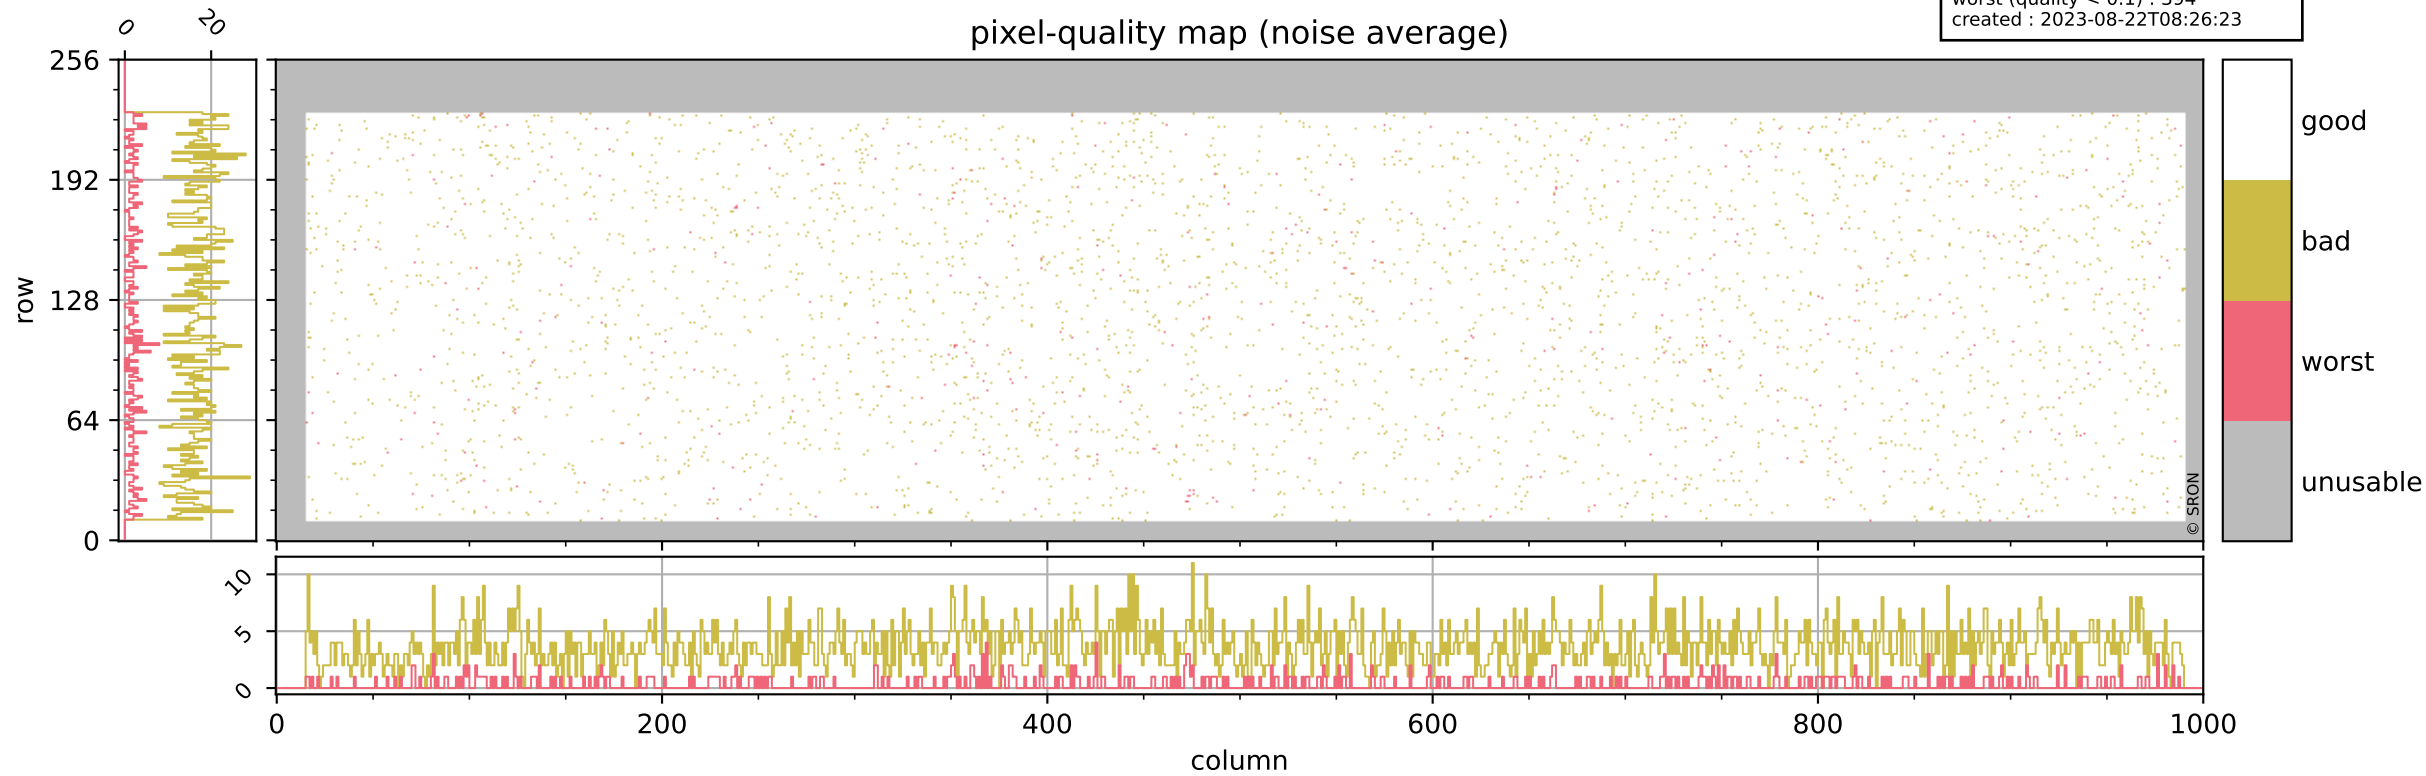

Tropomi SWIR pixel quality (official)

orbits : 19 in [20347, 20392]
coverage : 2021-09-16 / 2021-09-19
bad (quality < 0.8) : 294
worst (quality < 0.1) : 114
created : 2023-08-22T08:26:23

Tropomi SWIR pixel quality (official)

orbits : 19 in [20347, 20392]
coverage : 2021-09-16 / 2021-09-19
bad (quality < 0.8) : 3622
worst (quality < 0.1) : 394
created : 2023-08-22T08:26:23

pixel-quality map (noise average)

Tropomi SWIR pixel quality (official)

orbits : 19 in [20347, 20392]
coverage : 2021-09-16 / 2021-09-19
to good : 372
good to bad : 1722
to worst : 262
created : 2023-08-22T08:26:24

total quality compared with SWIR pixel-quality CKD

Tropomi SWIR pixel quality (official)

orbits : 19 in [20347, 20392]
coverage : 2021-09-16 / 2021-09-19
created : 2023-08-22T08:26:24

Histograms of pixel-quality

Tropomi SWIR pixel quality (official) ground-tracks of Sentinel-5P

orbits : 19 in [20347, 20392]
coverage : 2021-09-16 / 2021-09-19
created : 2023-08-22T08:26:24