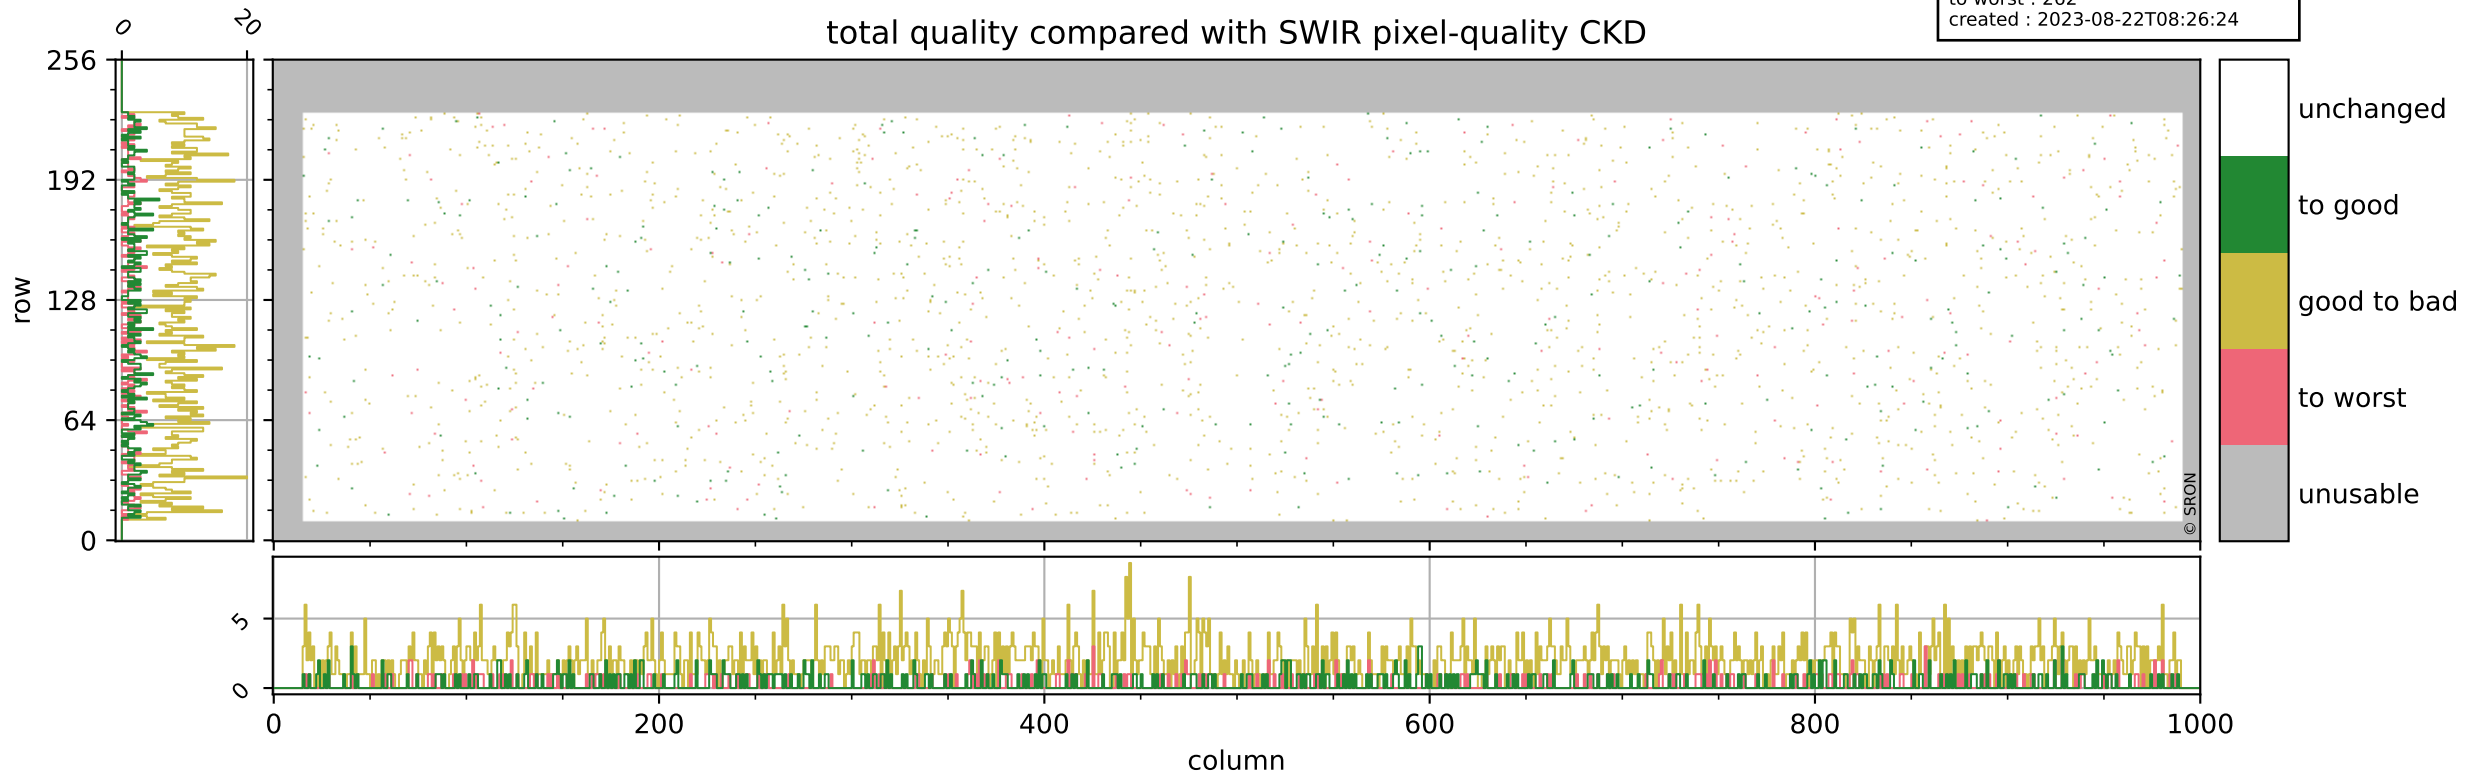

Tropomi SWIR pixel quality (official)

orbits : 19 in [20347, 20392]
coverage : 2021-09-16 / 2021-09-19
bad (quality < 0.8) : 294
worst (quality < 0.1) : 114
created : 2023-08-22T08:26:23

Tropomi SWIR pixel quality (official)

orbits : 19 in [20347, 20392]
coverage : 2021-09-16 / 2021-09-19
bad (quality < 0.8) : 3622
worst (quality < 0.1) : 394
created : 2023-08-22T08:26:23

pixel-quality map (noise average)

Tropomi SWIR pixel quality (official)

orbits : 19 in [20347, 20392]
coverage : 2021-09-16 / 2021-09-19
to good : 372
good to bad : 1722
to worst : 262
created : 2023-08-22T08:26:24

total quality compared with SWIR pixel-quality CKD

Tropomi SWIR pixel quality (official)

orbits : 19 in [20347, 20392]
coverage : 2021-09-16 / 2021-09-19
created : 2023-08-22T08:26:24

Histograms of pixel-quality

Tropomi SWIR pixel quality (official) ground-tracks of Sentinel-5P

orbits : 19 in [20347, 20392]
coverage : 2021-09-16 / 2021-09-19
created : 2023-08-22T08:26:24