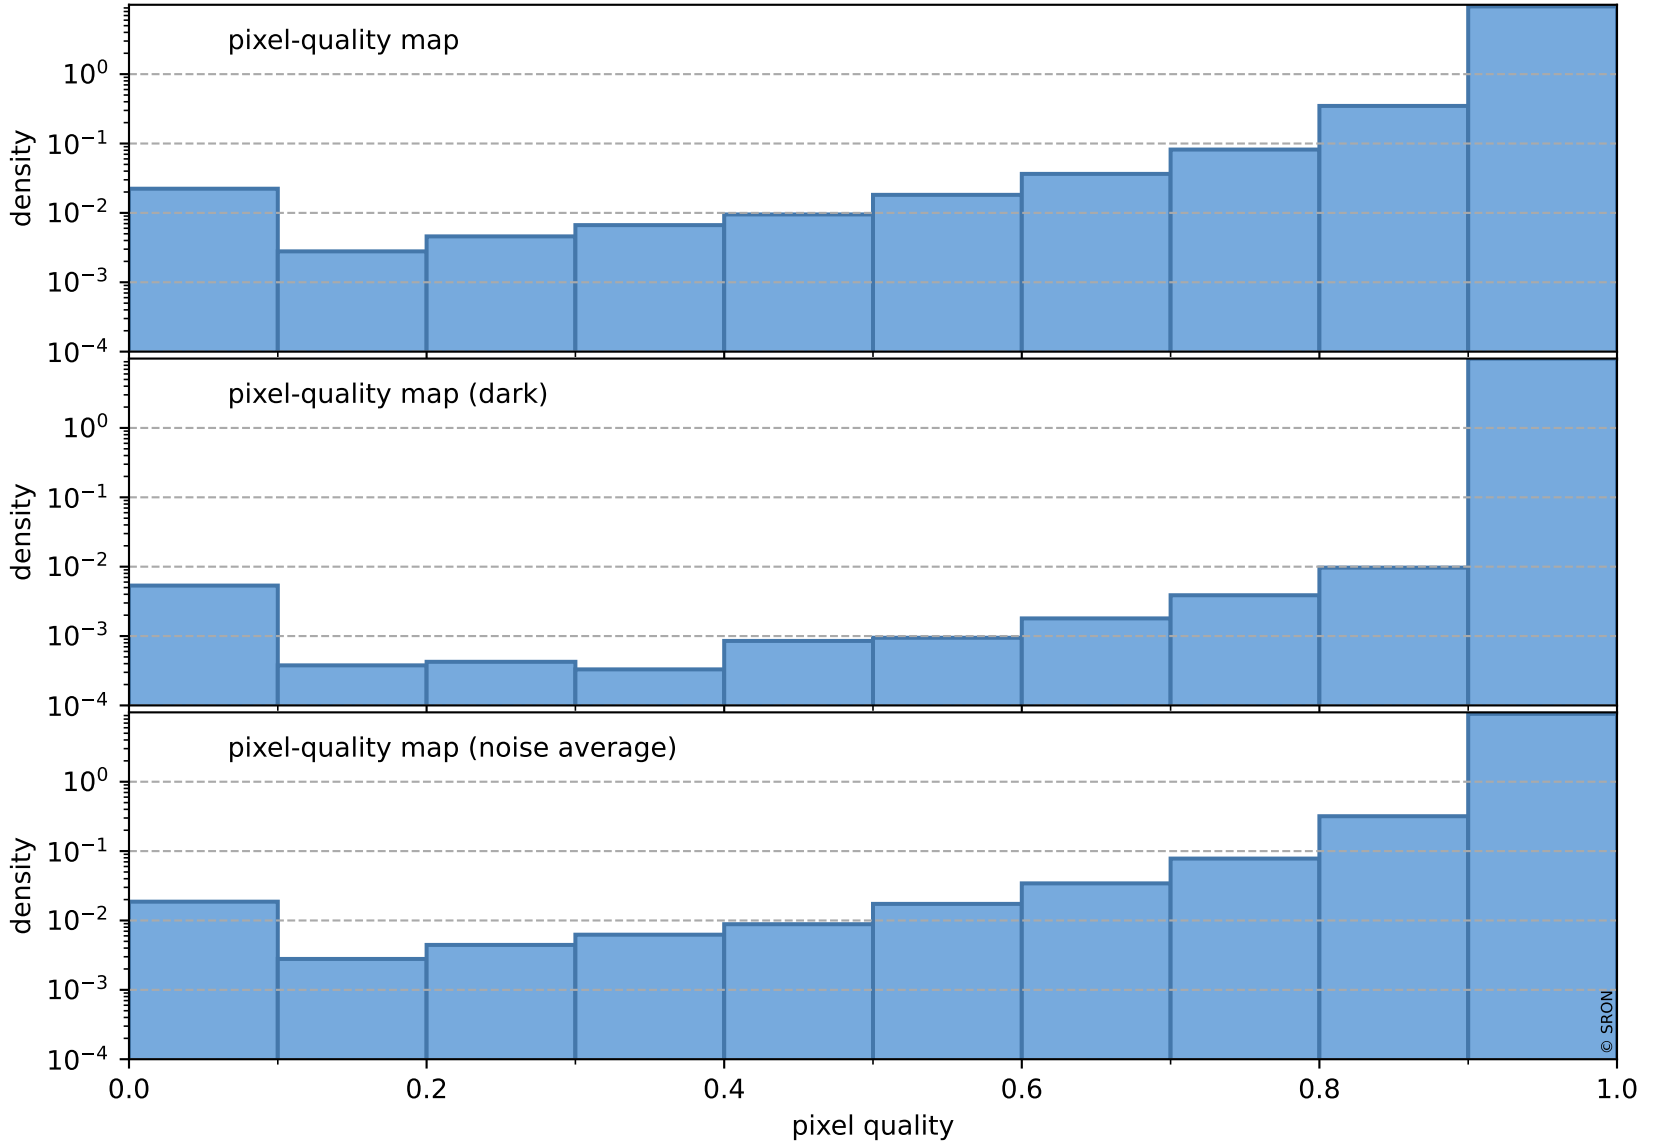

orbits : 20 in [20362, 20407]
coverage : 2021-09-17 / 2021-09-20
bad (quality < 0.8) : 3610
worst (quality < 0.1) : 395
created : 2023-08-22T08:26:26

pixel-quality map (noise average)

Tropomi SWIR pixel quality (official)

orbits : 20 in [20362, 20407]
coverage : 2021-09-17 / 2021-09-20
to good : 374
good to bad : 1724
to worst : 262
created : 2023-08-22T08:26:26

total quality compared with SWIR pixel-quality CKD

Tropomi SWIR pixel quality (official)

orbits : 20 in [20362, 20407]
coverage : 2021-09-17 / 2021-09-20
created : 2023-08-22T08:26:26

Histograms of pixel-quality

Tropomi SWIR pixel quality (official) ground-tracks of Sentinel-5P

orbits : 20 in [20362, 20407]
coverage : 2021-09-17 / 2021-09-20
created : 2023-08-22T08:26:27

Tropomi SWIR pixel quality (official)

orbits : [2827, 20407]
coverage : 2018-04-30 / 2021-09-20
created : 2023-08-22T08:26:27

trend of pixel quality & temperatures