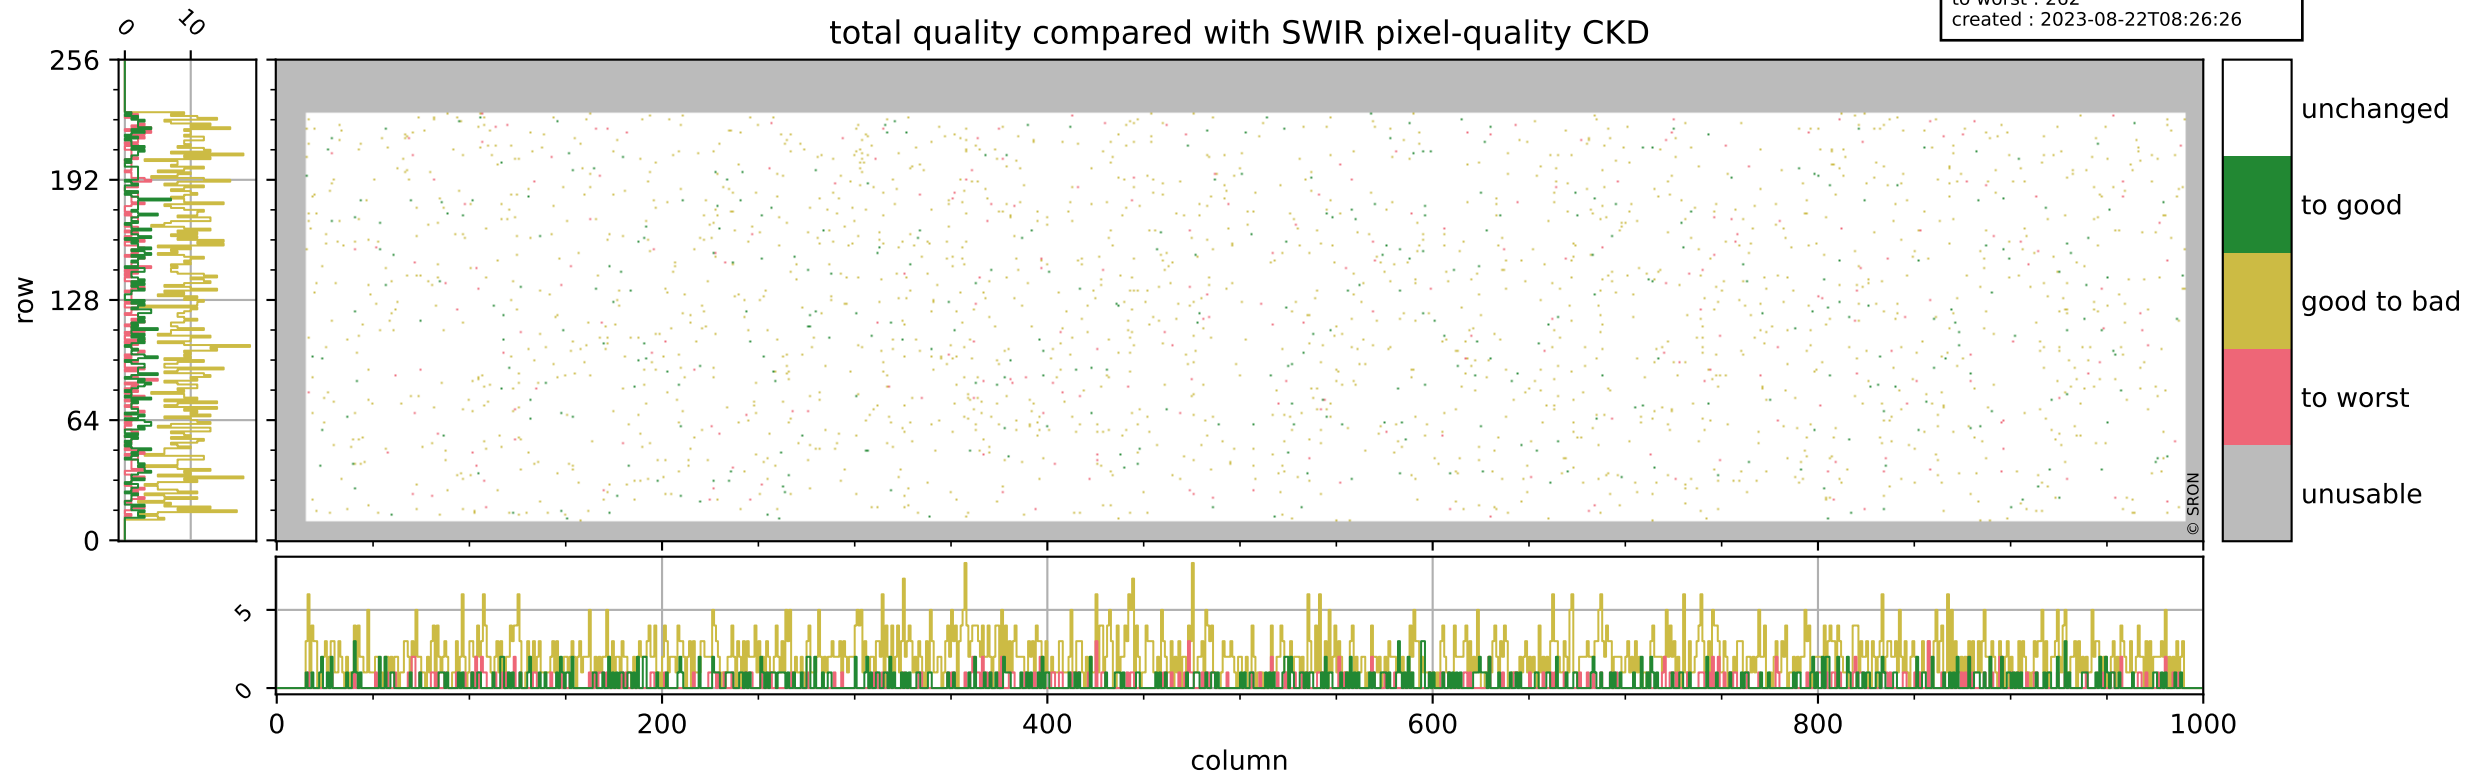

Tropomi SWIR pixel quality (official)

orbits : 20 in [20362, 20407]
coverage : 2021-09-17 / 2021-09-20
bad (quality < 0.8) : 295
worst (quality < 0.1) : 113
created : 2023-08-22T08:26:26

Tropomi SWIR pixel quality (official)

orbits : 20 in [20362, 20407]
coverage : 2021-09-17 / 2021-09-20
bad (quality < 0.8) : 3610
worst (quality < 0.1) : 395
created : 2023-08-22T08:26:26

pixel-quality map (noise average)

Tropomi SWIR pixel quality (official)

orbits : 20 in [20362, 20407]
coverage : 2021-09-17 / 2021-09-20
to good : 374
good to bad : 1724
to worst : 262
created : 2023-08-22T08:26:26

total quality compared with SWIR pixel-quality CKD

Tropomi SWIR pixel quality (official)

orbits : 20 in [20362, 20407]
coverage : 2021-09-17 / 2021-09-20
created : 2023-08-22T08:26:26

Histograms of pixel-quality

Tropomi SWIR pixel quality (official) ground-tracks of Sentinel-5P

orbits : 20 in [20362, 20407]
coverage : 2021-09-17 / 2021-09-20
created : 2023-08-22T08:26:27