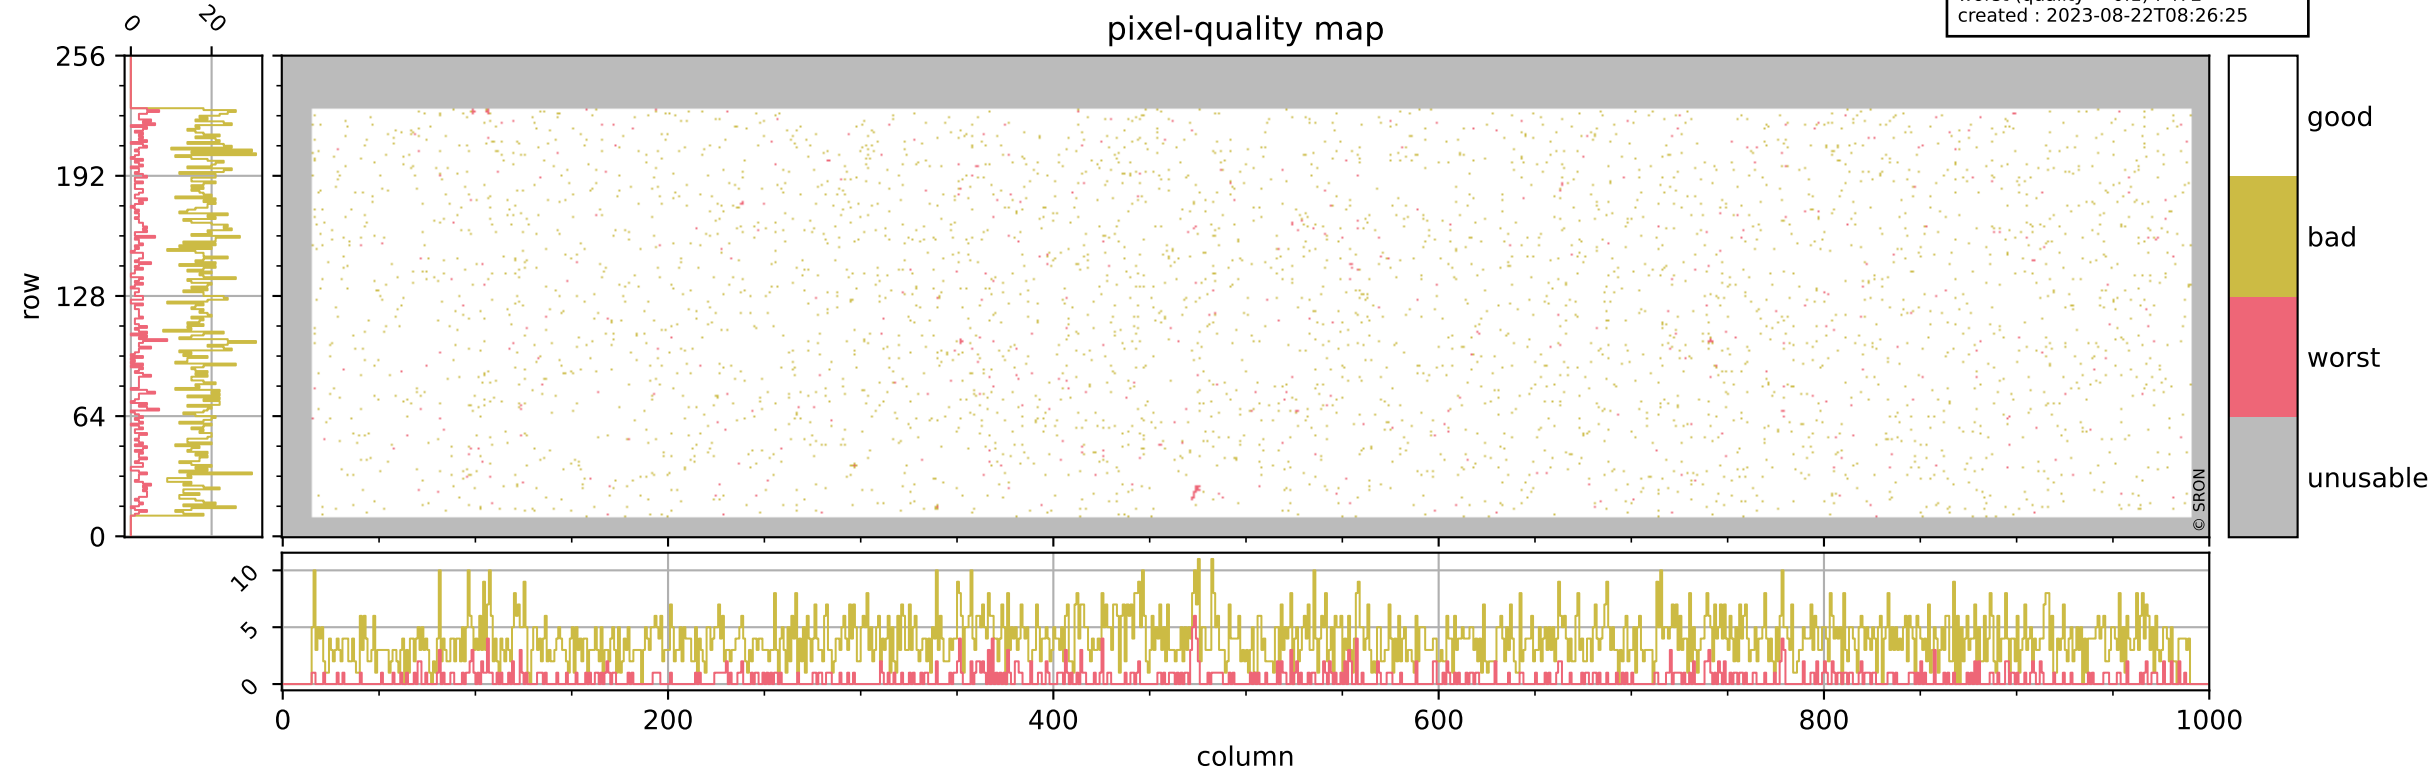

Tropomi SWIR pixel quality (official)

orbits : 20 in [20362, 20407]
coverage : 2021-09-17 / 2021-09-20
bad (quality < 0.8) : 3859
worst (quality < 0.1) : 472
created : 2023-08-22T08:26:25

pixel-quality map

Tropomi SWIR pixel quality (official)

orbits : 20 in [20362, 20407]
coverage : 2021-09-17 / 2021-09-20
bad (quality < 0.8) : 295
worst (quality < 0.1) : 113
created : 2023-08-22T08:26:26

Tropomi SWIR pixel quality (official)

orbits : 20 in [20362, 20407]
coverage : 2021-09-17 / 2021-09-20
bad (quality < 0.8) : 3610
worst (quality < 0.1) : 395
created : 2023-08-22T08:26:26

pixel-quality map (noise average)

Tropomi SWIR pixel quality (official)

orbits : 20 in [20362, 20407]
coverage : 2021-09-17 / 2021-09-20
to good : 374
good to bad : 1724
to worst : 262
created : 2023-08-22T08:26:26

total quality compared with SWIR pixel-quality CKD

Tropomi SWIR pixel quality (official)