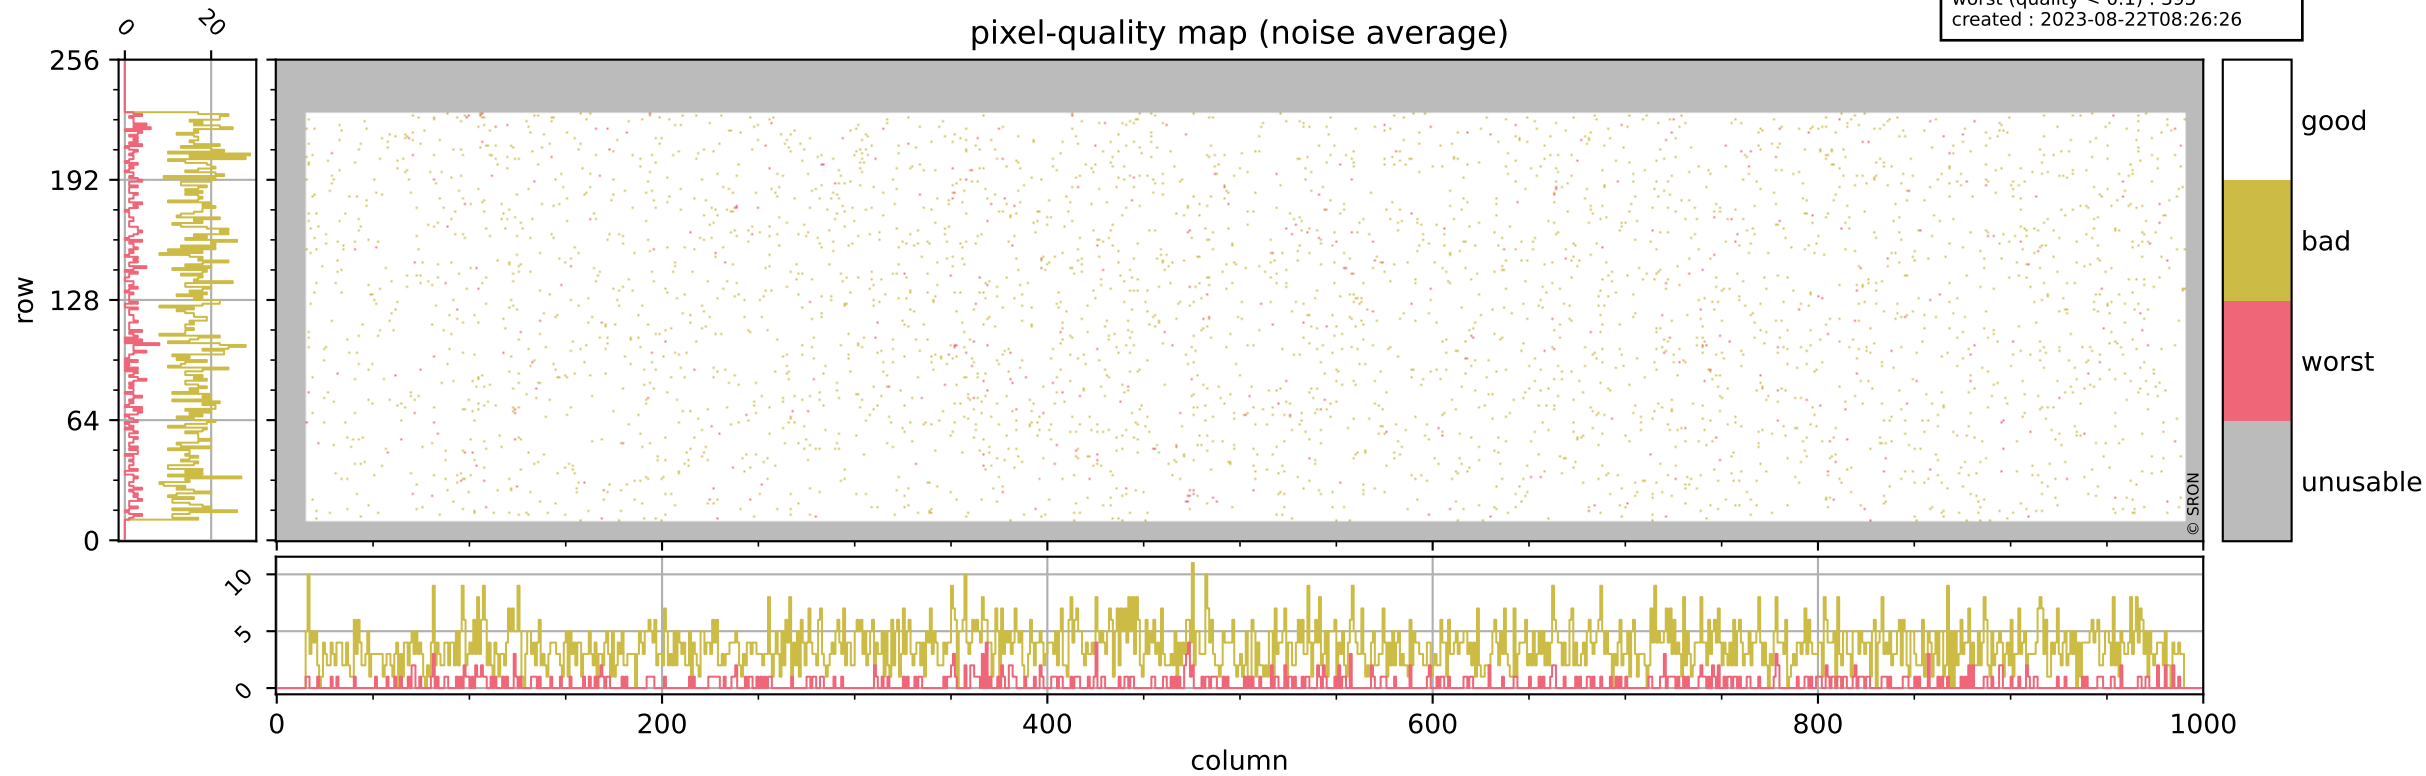

Tropomi SWIR pixel quality (official)

orbits : 20 in [20362, 20407]
coverage : 2021-09-17 / 2021-09-20
bad (quality < 0.8) : 295
worst (quality < 0.1) : 113
created : 2023-08-22T08:26:26

Tropomi SWIR pixel quality (official)

orbits : 20 in [20362, 20407]
coverage : 2021-09-17 / 2021-09-20
bad (quality < 0.8) : 3610
worst (quality < 0.1) : 395
created : 2023-08-22T08:26:26

pixel-quality map (noise average)

Tropomi SWIR pixel quality (official)

orbits : 20 in [20362, 20407]
coverage : 2021-09-17 / 2021-09-20
to good : 374
good to bad : 1724
to worst : 262
created : 2023-08-22T08:26:26

total quality compared with SWIR pixel-quality CKD

Tropomi SWIR pixel quality (official)

orbits : 20 in [20362, 20407]
coverage : 2021-09-17 / 2021-09-20
created : 2023-08-22T08:26:26

Histograms of pixel-quality

Tropomi SWIR pixel quality (official) ground-tracks of Sentinel-5P

orbits : 20 in [20362, 20407]
coverage : 2021-09-17 / 2021-09-20
created : 2023-08-22T08:26:27