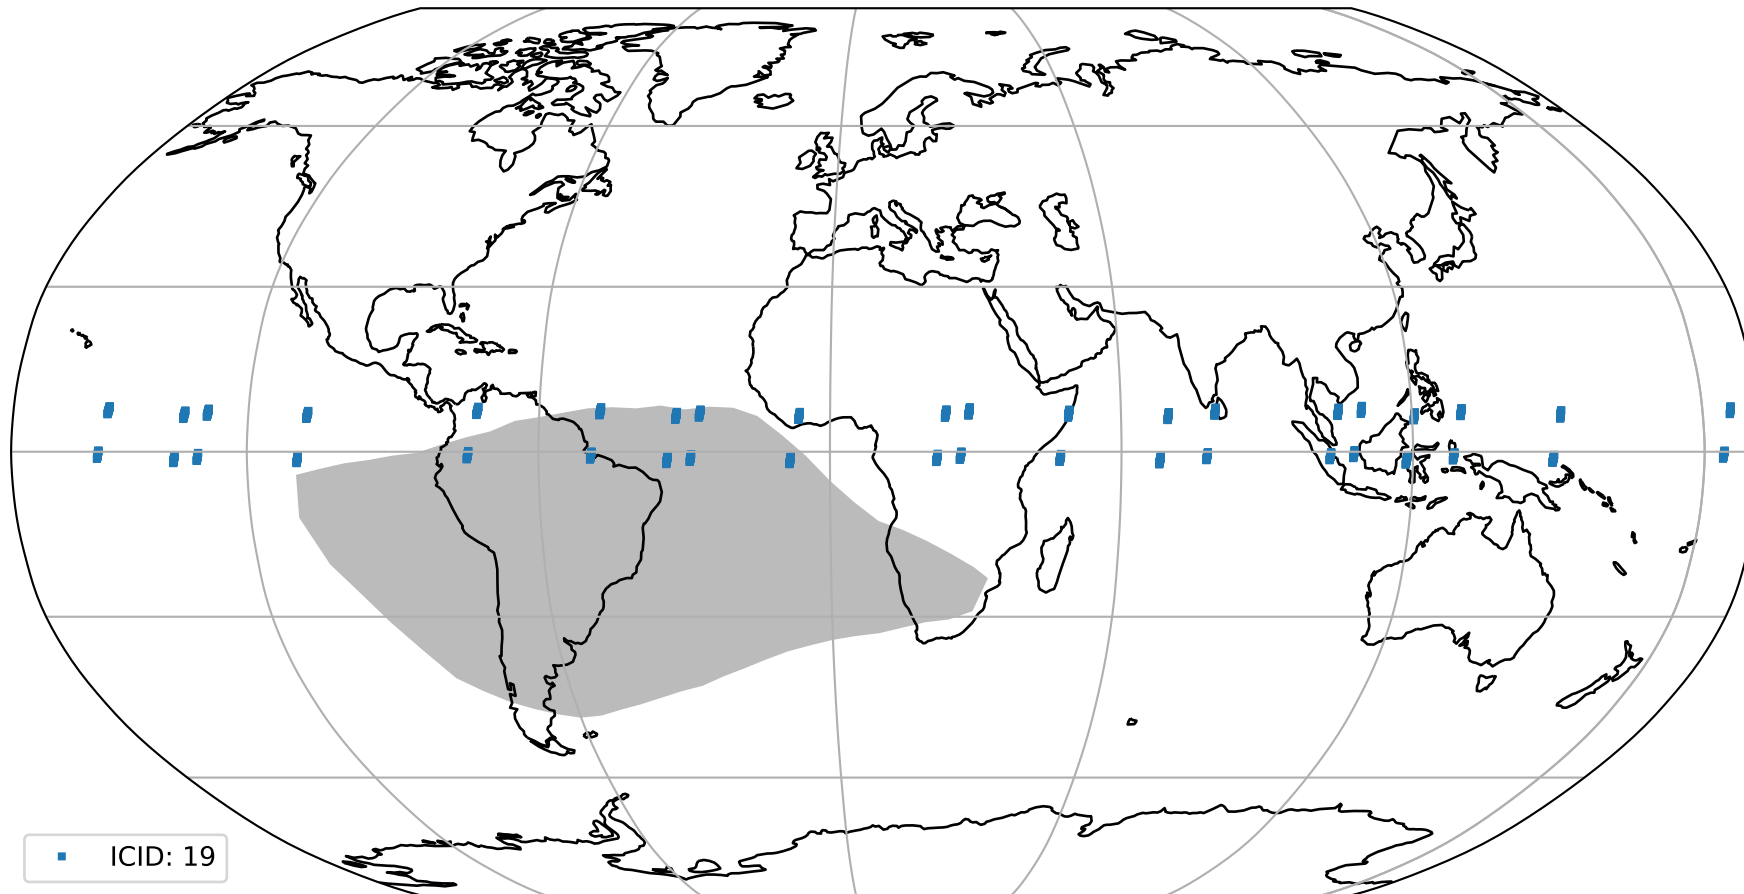

orbits : 20 in [20362, 20407]
coverage : 2021-09-17 / 2021-09-20
bad (quality < 0.8) : 3610
worst (quality < 0.1) : 395
created : 2023-08-22T08:26:26

pixel-quality map (noise average)

Tropomi SWIR pixel quality (official)

orbits : 20 in [20362, 20407]
coverage : 2021-09-17 / 2021-09-20
to good : 374
good to bad : 1724
to worst : 262
created : 2023-08-22T08:26:26

total quality compared with SWIR pixel-quality CKD

Tropomi SWIR pixel quality (official)

orbits : 20 in [20362, 20407]
coverage : 2021-09-17 / 2021-09-20
created : 2023-08-22T08:26:26

Histograms of pixel-quality

Tropomi SWIR pixel quality (official) ground-tracks of Sentinel-5P

orbits : 20 in [20362, 20407]
coverage : 2021-09-17 / 2021-09-20
created : 2023-08-22T08:26:27

Tropomi SWIR pixel quality (official)

orbits : [2827, 20407]
coverage : 2018-04-30 / 2021-09-20
created : 2023-08-22T08:26:27

trend of pixel quality & temperatures