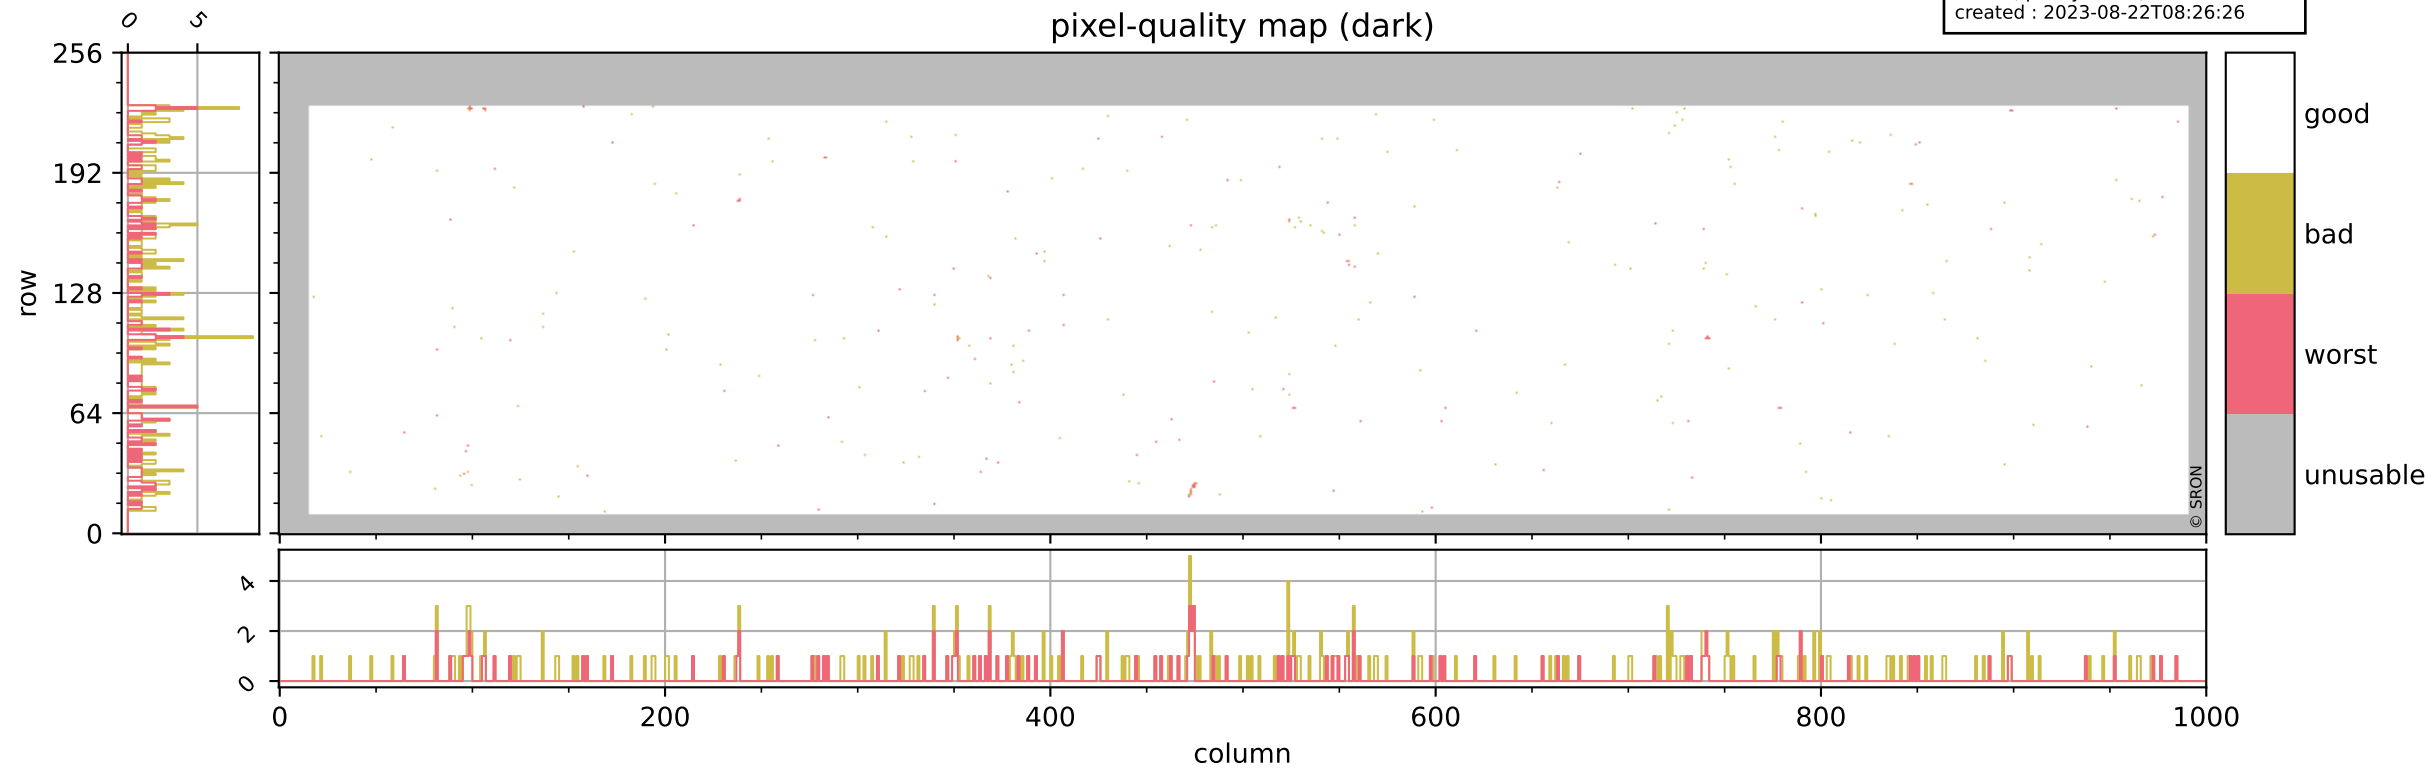

Tropomi SWIR pixel quality (official)

orbits : 20 in [20362, 20407]
coverage : 2021-09-17 / 2021-09-20
bad (quality < 0.8) : 3859
worst (quality < 0.1) : 472
created : 2023-08-22T08:26:25

pixel-quality map

Tropomi SWIR pixel quality (official)

orbits : 20 in [20362, 20407]
coverage : 2021-09-17 / 2021-09-20
bad (quality < 0.8) : 295
worst (quality < 0.1) : 113
created : 2023-08-22T08:26:26

Tropomi SWIR pixel quality (official)

orbits : 20 in [20362, 20407]
coverage : 2021-09-17 / 2021-09-20
bad (quality < 0.8) : 3610
worst (quality < 0.1) : 395
created : 2023-08-22T08:26:26

pixel-quality map (noise average)

Tropomi SWIR pixel quality (official)

orbits : 20 in [20362, 20407]
coverage : 2021-09-17 / 2021-09-20
to good : 374
good to bad : 1724
to worst : 262
created : 2023-08-22T08:26:26

total quality compared with SWIR pixel-quality CKD

Tropomi SWIR pixel quality (official)