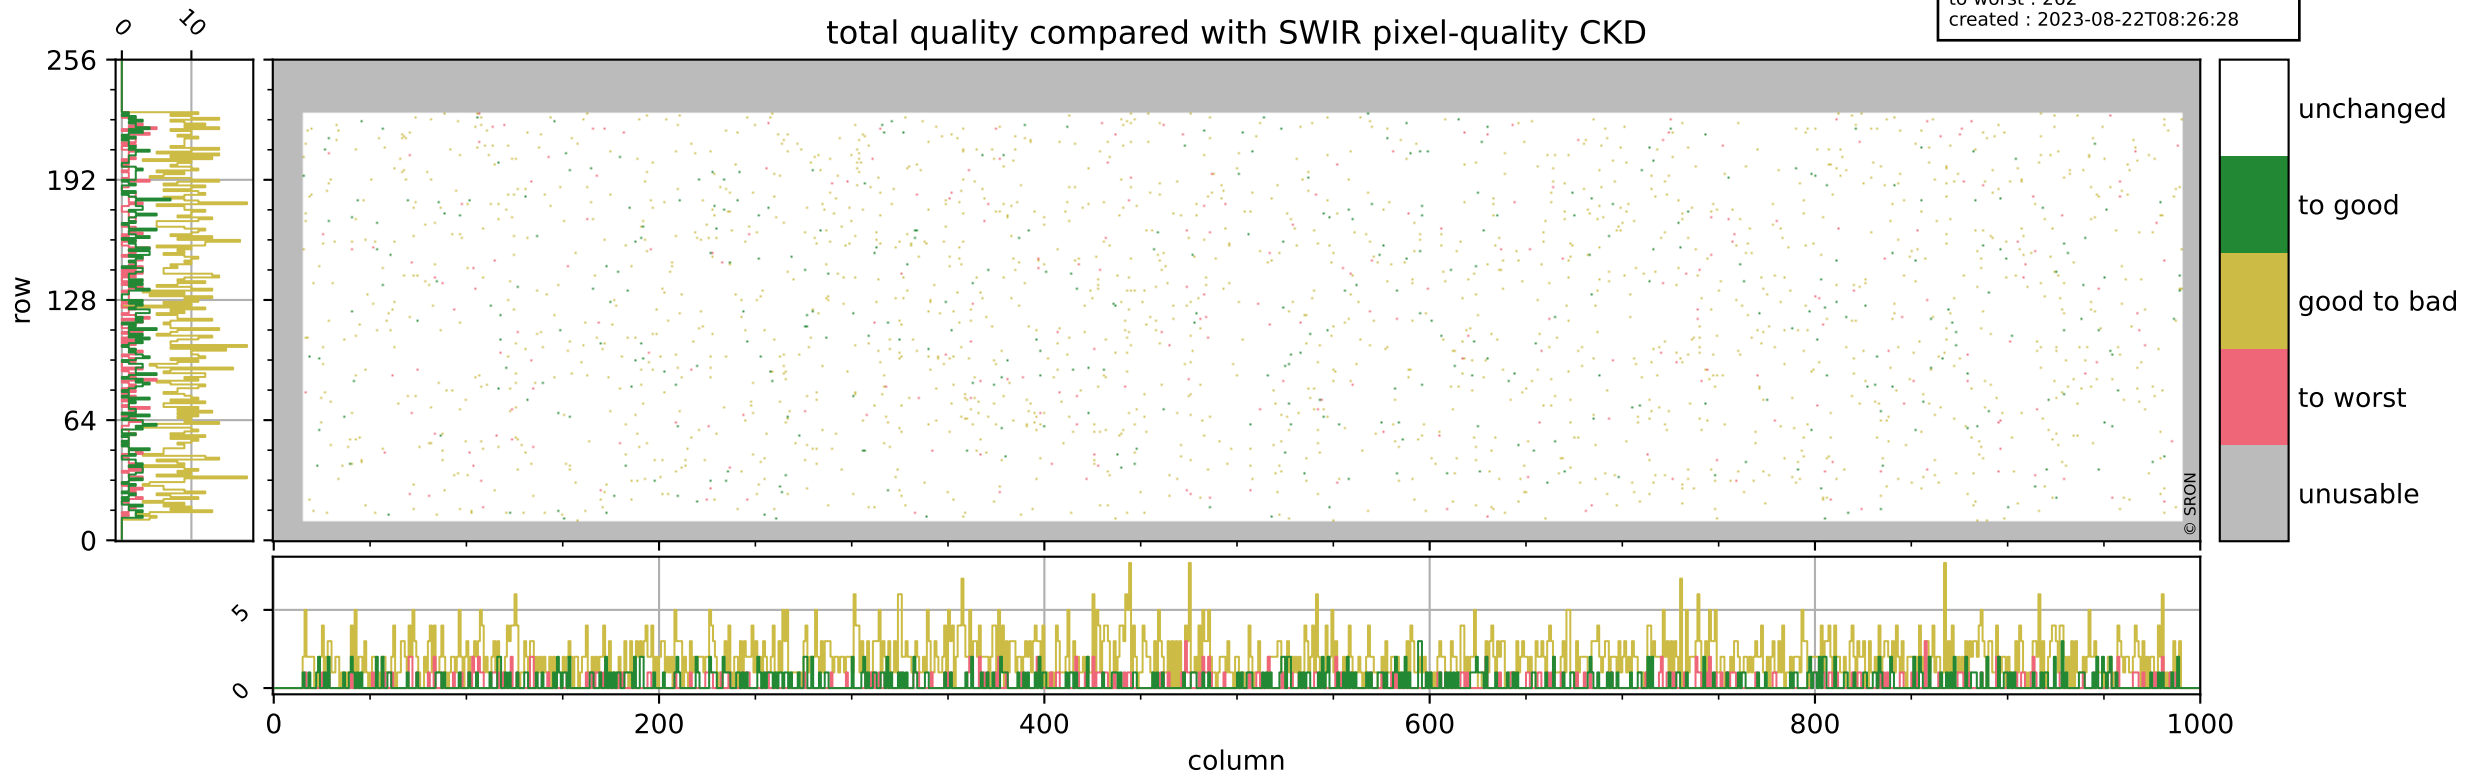

Tropomi SWIR pixel quality (official)

orbits : 19 in [20377, 20422]
coverage : 2021-09-18 / 2021-09-21
bad (quality < 0.8) : 3537
worst (quality < 0.1) : 396
created : 2023-08-22T08:26:28

pixel-quality map (noise average)

Tropomi SWIR pixel quality (official)

orbits : 19 in [20377, 20422]
coverage : 2021-09-18 / 2021-09-21
to good : 373
good to bad : 1651
to worst : 262
created : 2023-08-22T08:26:28

total quality compared with SWIR pixel-quality CKD

Tropomi SWIR pixel quality (official)

orbits : 19 in [20377, 20422]
coverage : 2021-09-18 / 2021-09-21
created : 2023-08-22T08:26:29

Histograms of pixel-quality

Tropomi SWIR pixel quality (official) ground-tracks of Sentinel-5P

orbits : 19 in [20377, 20422]
coverage : 2021-09-18 / 2021-09-21
created : 2023-08-22T08:26:29

Tropomi SWIR pixel quality (official)

orbits : [2827, 20422]
coverage : 2018-04-30 / 2021-09-21
created : 2023-08-22T08:26:29