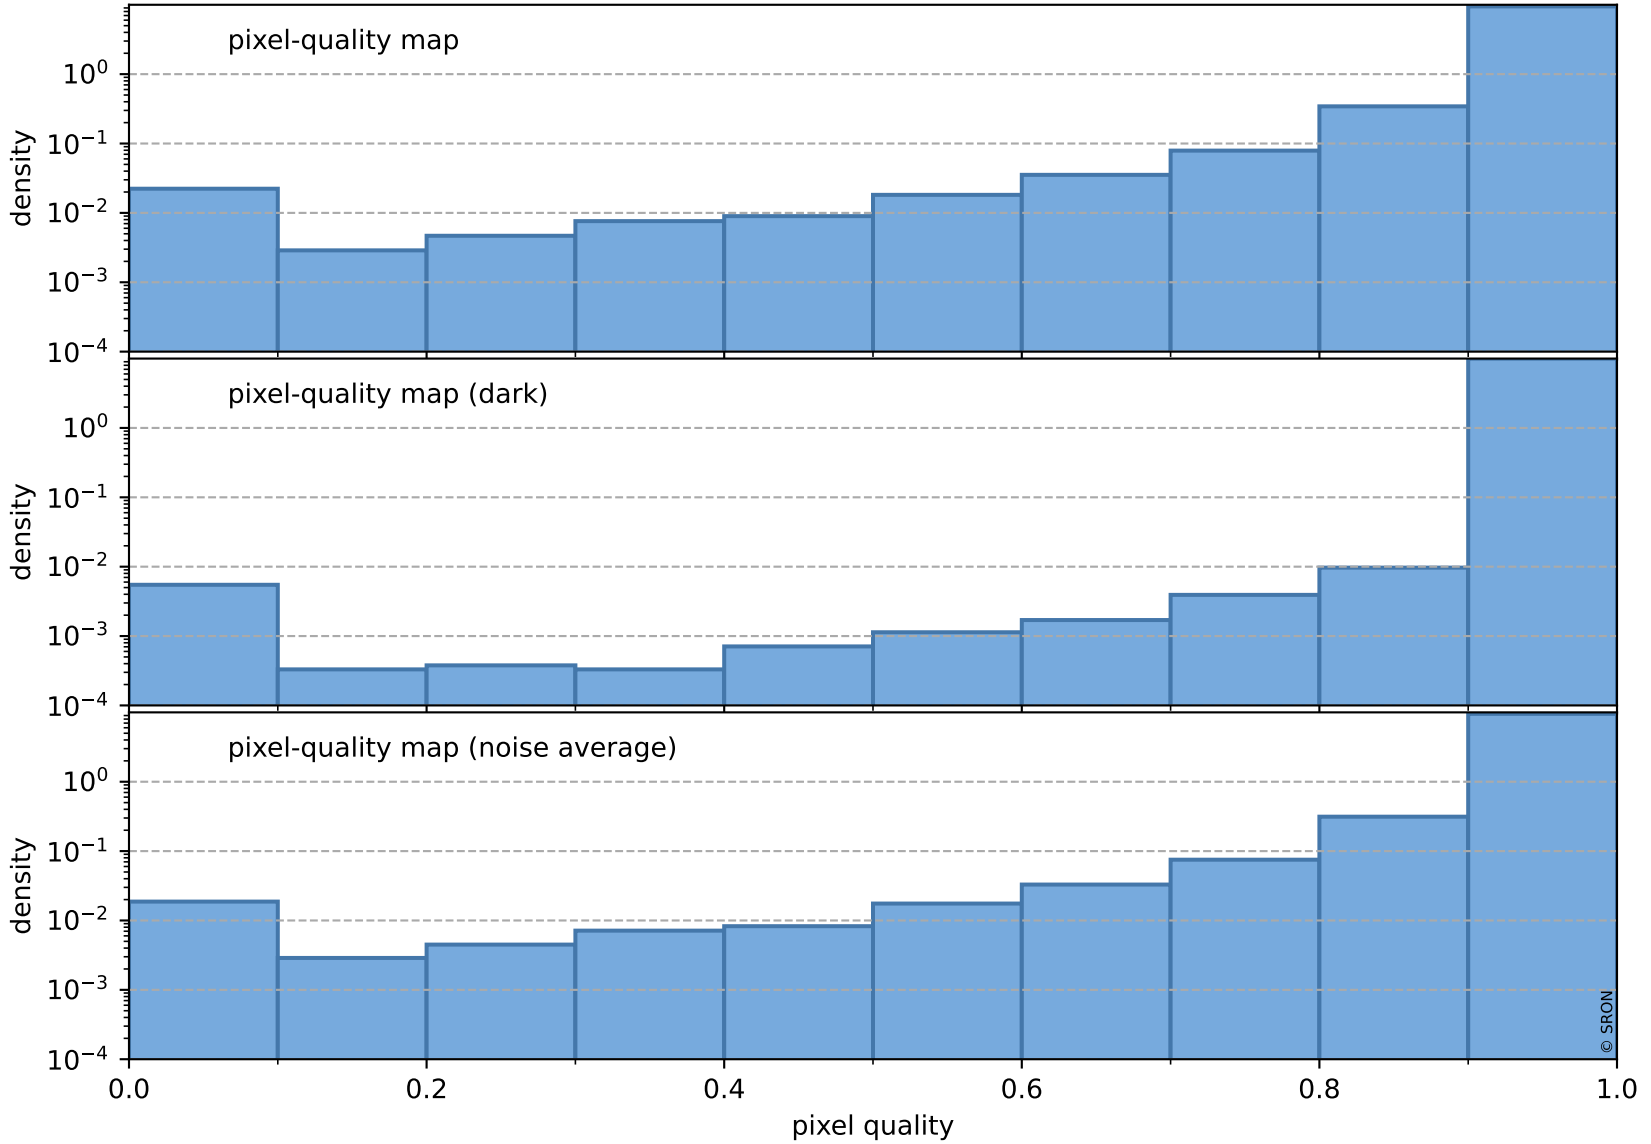

Tropomi SWIR pixel quality (official)

orbits : 19 in [20377, 20422]
coverage : 2021-09-18 / 2021-09-21
to good : 373
good to bad : 1651
to worst : 262
created : 2023-08-22T08:26:28

total quality compared with SWIR pixel-quality CKD

Tropomi SWIR pixel quality (official)

orbits : 19 in [20377, 20422]
coverage : 2021-09-18 / 2021-09-21
created : 2023-08-22T08:26:29

Histograms of pixel-quality

Tropomi SWIR pixel quality (official) ground-tracks of Sentinel-5P

orbits : 19 in [20377, 20422]
coverage : 2021-09-18 / 2021-09-21
created : 2023-08-22T08:26:29

Tropomi SWIR pixel quality (official)

orbits : [2827, 20422]
coverage : 2018-04-30 / 2021-09-21
created : 2023-08-22T08:26:29