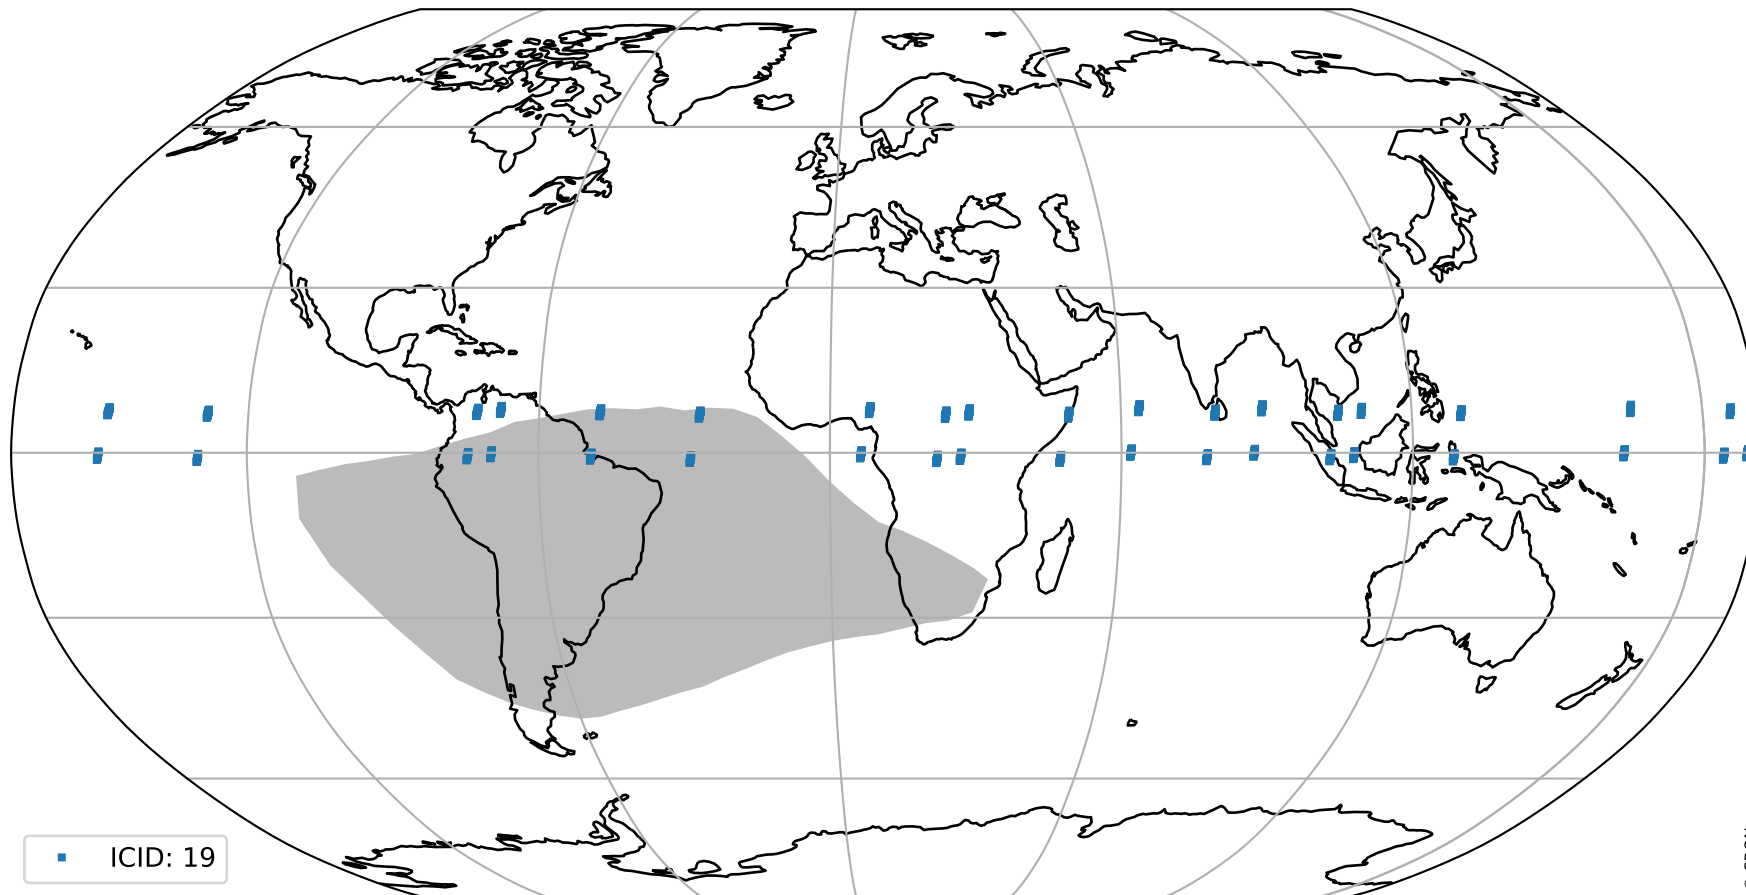

Tropomi SWIR pixel quality (official)

orbits : 19 in [20377, 20422]
coverage : 2021-09-18 / 2021-09-21
to good : 373
good to bad : 1651
to worst : 262
created : 2023-08-22T08:26:28

total quality compared with SWIR pixel-quality CKD

Tropomi SWIR pixel quality (official)

orbits : 19 in [20377, 20422]
coverage : 2021-09-18 / 2021-09-21
created : 2023-08-22T08:26:29

Histograms of pixel-quality

Tropomi SWIR pixel quality (official) ground-tracks of Sentinel-5P

orbits : 19 in [20377, 20422]
coverage : 2021-09-18 / 2021-09-21
created : 2023-08-22T08:26:29

Tropomi SWIR pixel quality (official)

orbits : [2827, 20422]
coverage : 2018-04-30 / 2021-09-21
created : 2023-08-22T08:26:29