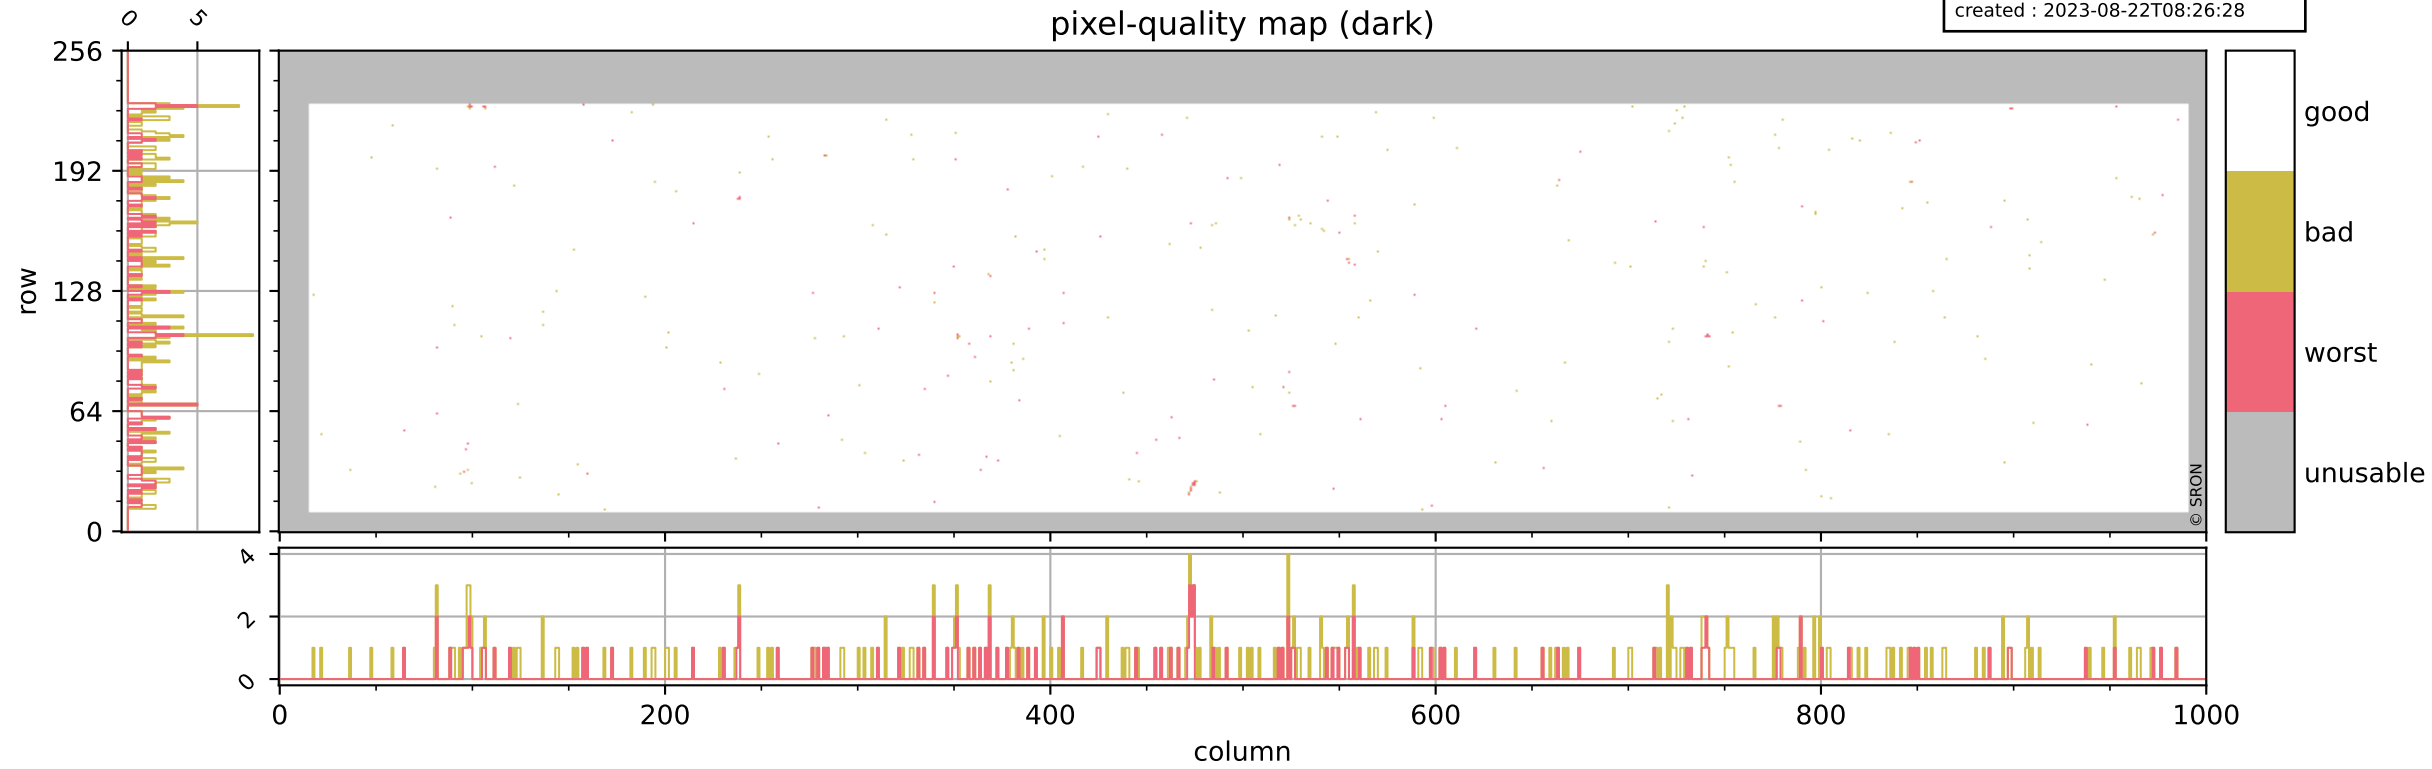

Tropomi SWIR pixel quality (official)

orbits : 19 in [20377, 20422]
coverage : 2021-09-18 / 2021-09-21
bad (quality < 0.8) : 3788
worst (quality < 0.1) : 472
created : 2023-08-22T08:26:28

pixel-quality map

Tropomi SWIR pixel quality (official)

orbits : 19 in [20377, 20422]
coverage : 2021-09-18 / 2021-09-21
bad (quality < 0.8) : 296
worst (quality < 0.1) : 116
created : 2023-08-22T08:26:28

pixel-quality map (dark)

Tropomi SWIR pixel quality (official)

orbits : 19 in [20377, 20422]
coverage : 2021-09-18 / 2021-09-21
bad (quality < 0.8) : 3537
worst (quality < 0.1) : 396
created : 2023-08-22T08:26:28

pixel-quality map (noise average)

Tropomi SWIR pixel quality (official)

orbits : 19 in [20377, 20422]
coverage : 2021-09-18 / 2021-09-21
created : 2023-08-22T08:26:29

Histograms of pixel-quality

Tropomi SWIR pixel quality (official) ground-tracks of Sentinel-5P