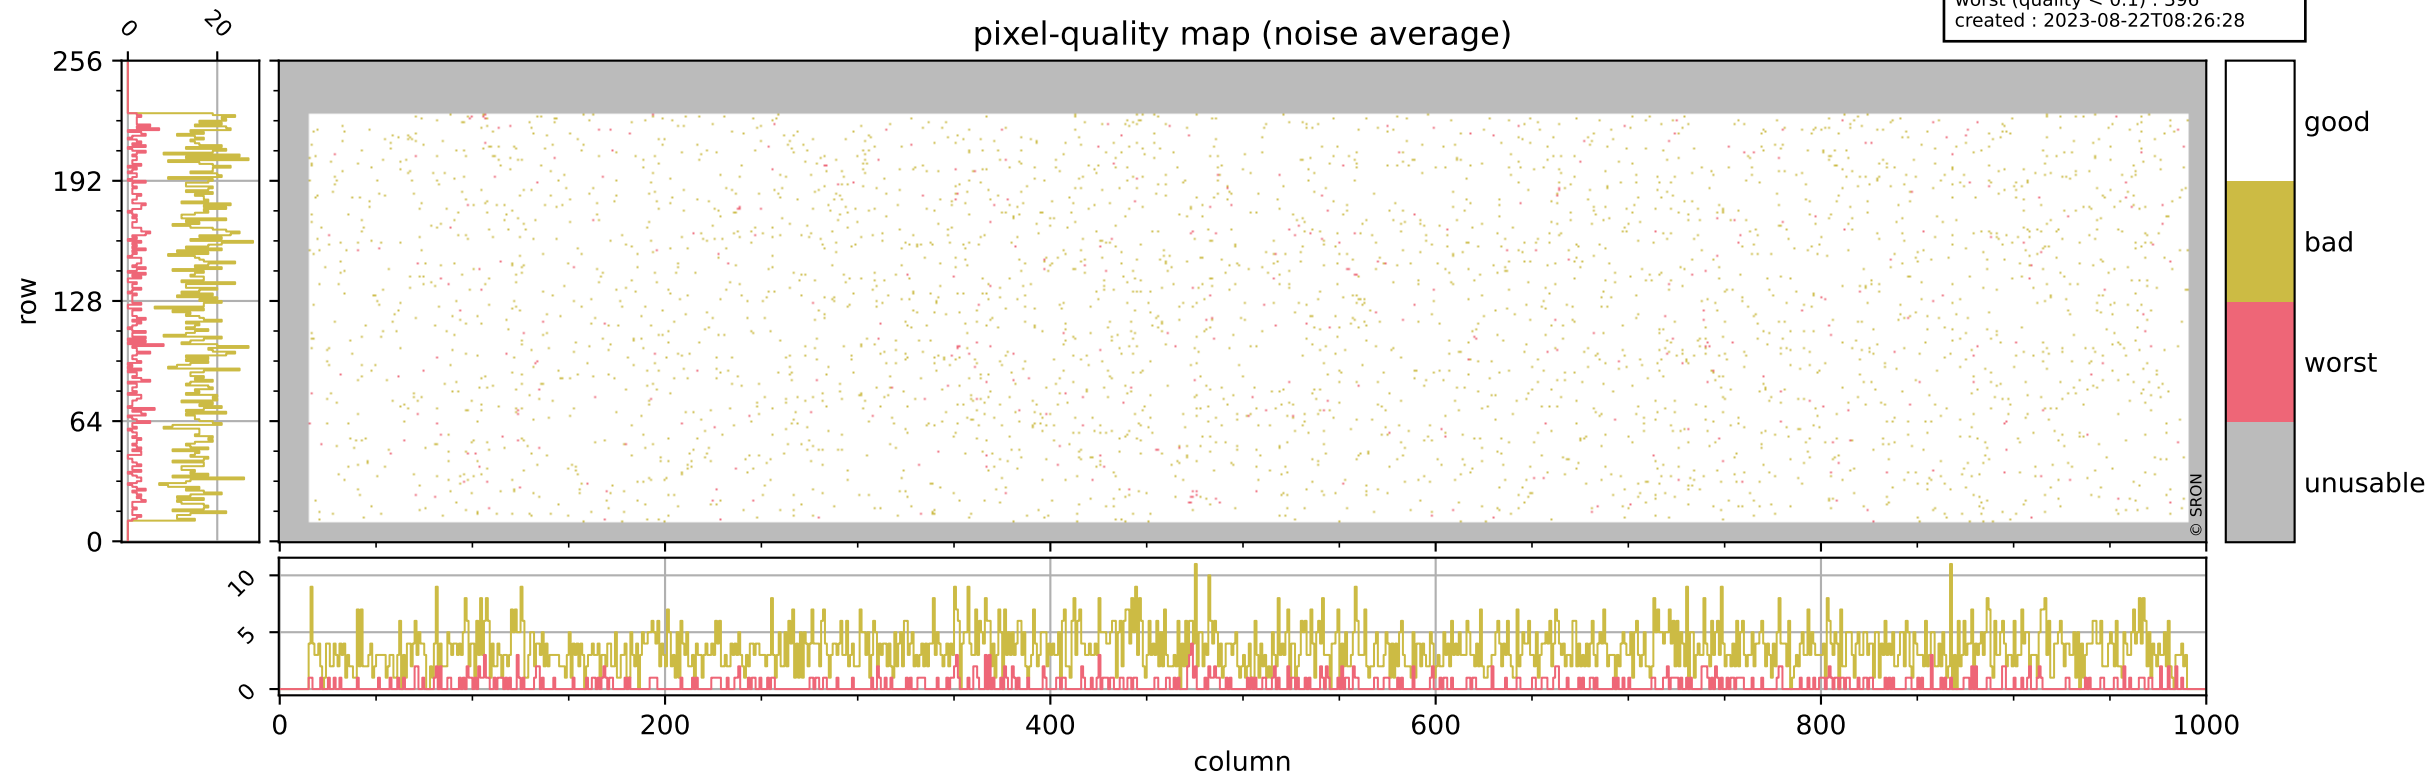

Tropomi SWIR pixel quality (official)

orbits : 19 in [20377, 20422]
coverage : 2021-09-18 / 2021-09-21
bad (quality < 0.8) : 296
worst (quality < 0.1) : 116
created : 2023-08-22T08:26:28

pixel-quality map (dark)

Tropomi SWIR pixel quality (official)

orbits : 19 in [20377, 20422]
coverage : 2021-09-18 / 2021-09-21
bad (quality < 0.8) : 3537
worst (quality < 0.1) : 396
created : 2023-08-22T08:26:28

pixel-quality map (noise average)

Tropomi SWIR pixel quality (official)

orbits : 19 in [20377, 20422]
coverage : 2021-09-18 / 2021-09-21
to good : 373
good to bad : 1651
to worst : 262
created : 2023-08-22T08:26:28

total quality compared with SWIR pixel-quality CKD

Tropomi SWIR pixel quality (official)

orbits : 19 in [20377, 20422]
coverage : 2021-09-18 / 2021-09-21
created : 2023-08-22T08:26:29

Histograms of pixel-quality

Tropomi SWIR pixel quality (official) ground-tracks of Sentinel-5P