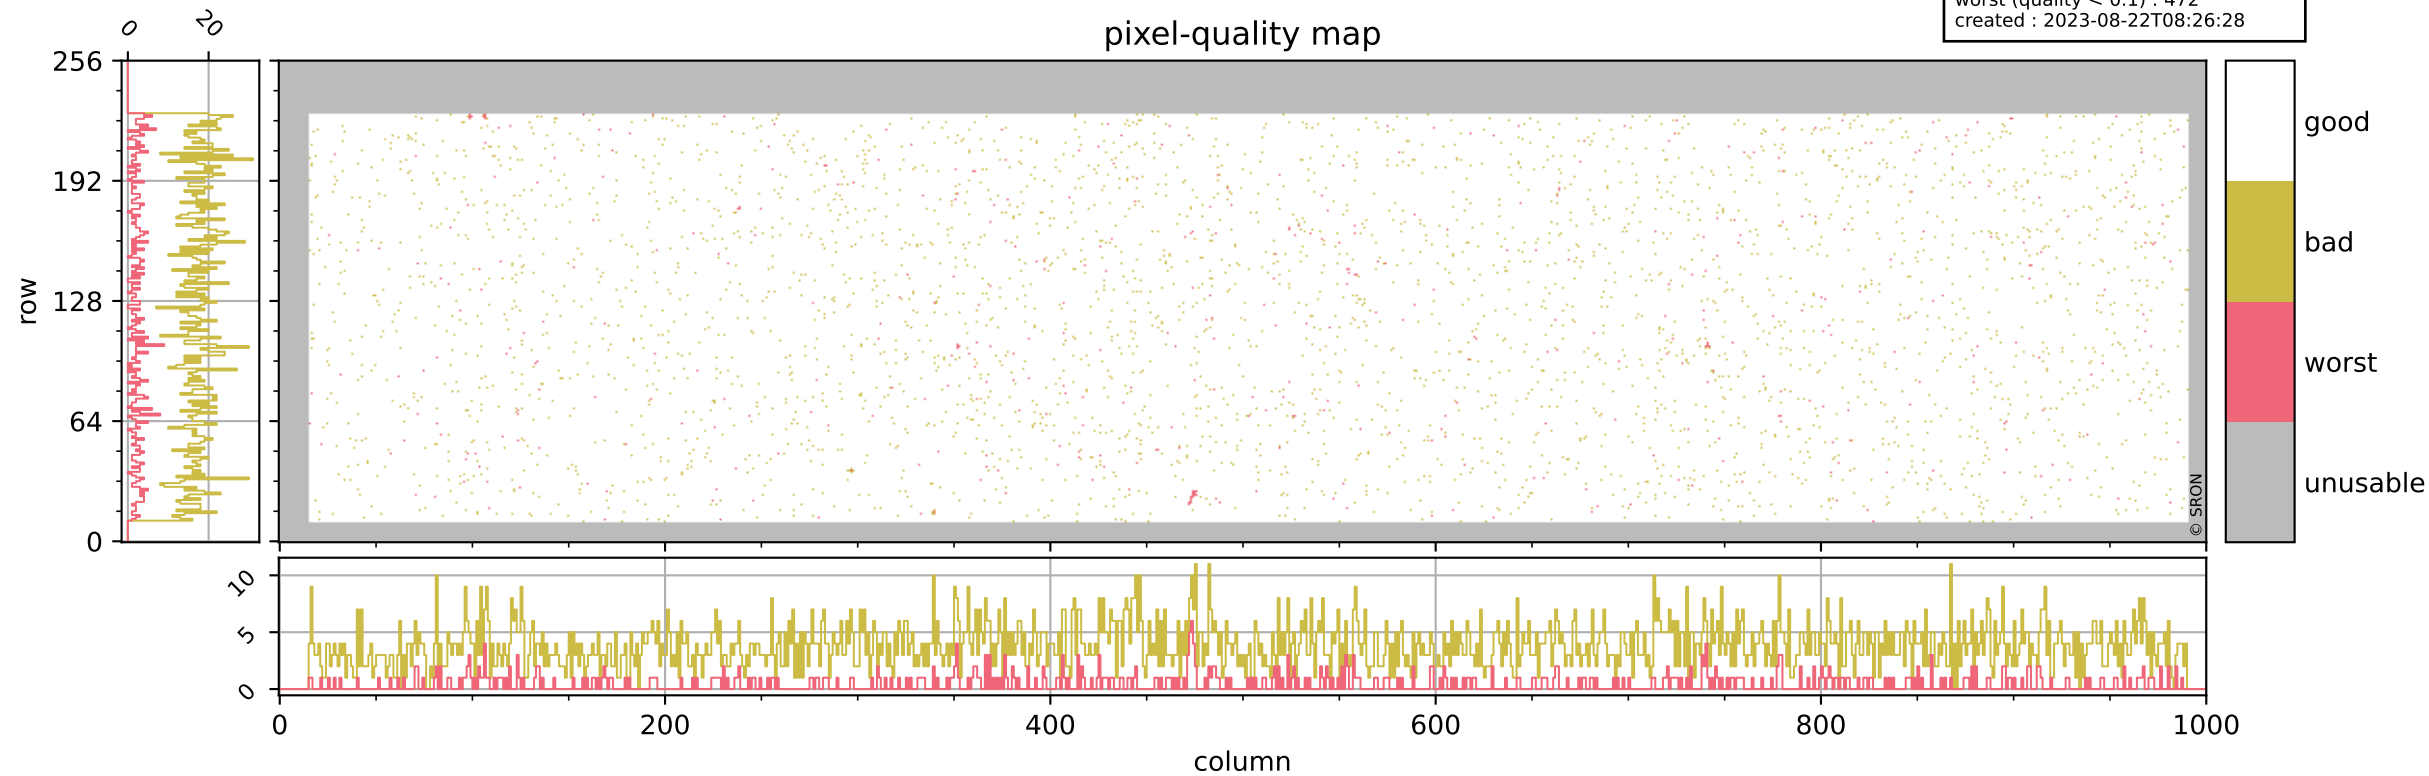

Tropomi SWIR pixel quality (official)

orbits : 19 in [20377, 20422]
coverage : 2021-09-18 / 2021-09-21
bad (quality < 0.8) : 3788
worst (quality < 0.1) : 472
created : 2023-08-22T08:26:28

pixel-quality map

Tropomi SWIR pixel quality (official)

orbits : 19 in [20377, 20422]
coverage : 2021-09-18 / 2021-09-21
bad (quality < 0.8) : 296
worst (quality < 0.1) : 116
created : 2023-08-22T08:26:28

pixel-quality map (dark)

Tropomi SWIR pixel quality (official)

orbits : 19 in [20377, 20422]
coverage : 2021-09-18 / 2021-09-21
bad (quality < 0.8) : 3537
worst (quality < 0.1) : 396
created : 2023-08-22T08:26:28

pixel-quality map (noise average)

Tropomi SWIR pixel quality (official)

orbits : 19 in [20377, 20422]
coverage : 2021-09-18 / 2021-09-21
created : 2023-08-22T08:26:29

Histograms of pixel-quality

Tropomi SWIR pixel quality (official) ground-tracks of Sentinel-5P