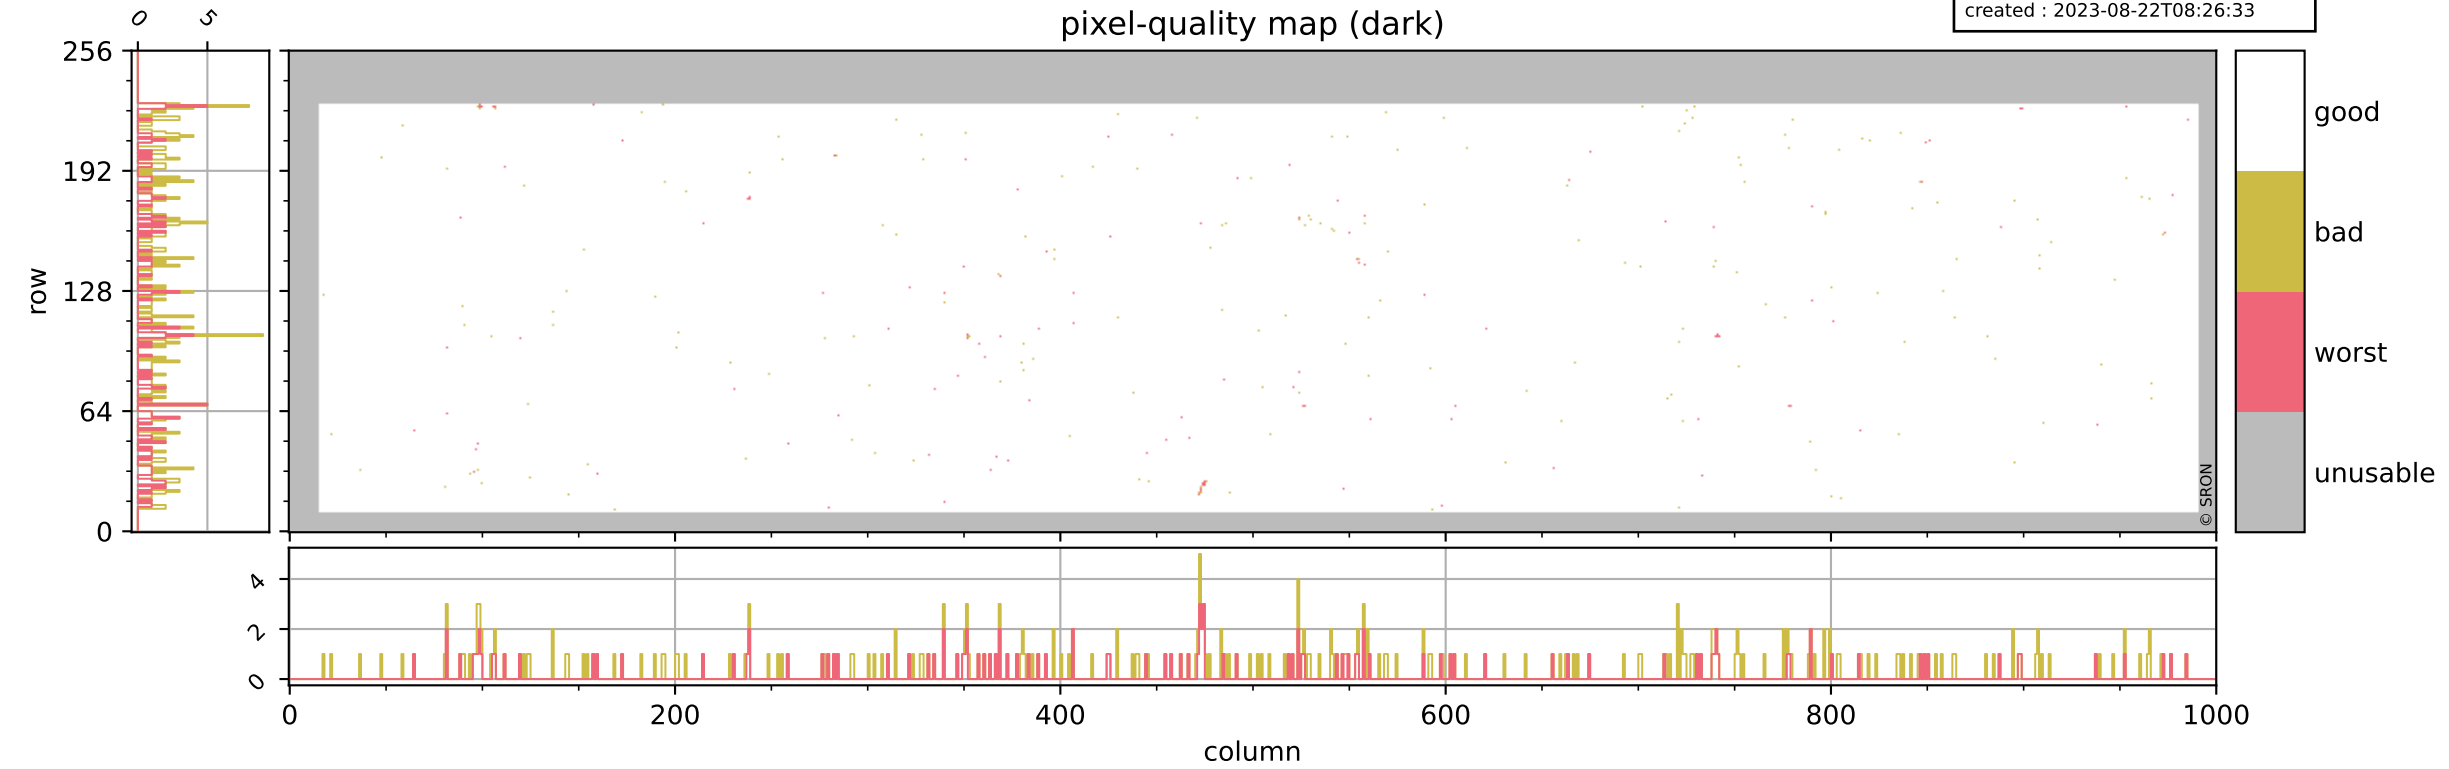

Tropomi SWIR pixel quality (official)

orbits : 19 in [20407, 20452]
coverage : 2021-09-20 / 2021-09-23
bad (quality < 0.8) : 3821
worst (quality < 0.1) : 466
created : 2023-08-22T08:26:32

pixel-quality map

Tropomi SWIR pixel quality (official)

orbits : 19 in [20407, 20452]
coverage : 2021-09-20 / 2021-09-23
bad (quality < 0.8) : 297
worst (quality < 0.1) : 116
created : 2023-08-22T08:26:33

pixel-quality map (dark)

Tropomi SWIR pixel quality (official)

orbits : 19 in [20407, 20452]
coverage : 2021-09-20 / 2021-09-23
bad (quality < 0.8) : 3566
worst (quality < 0.1) : 389
created : 2023-08-22T08:26:33

pixel-quality map (noise average)

Tropomi SWIR pixel quality (official)

orbits : 19 in [20407, 20452]
coverage : 2021-09-20 / 2021-09-23
to good : 372
good to bad : 1686
to worst : 257
created : 2023-08-22T08:26:33

total quality compared with SWIR pixel-quality CKD