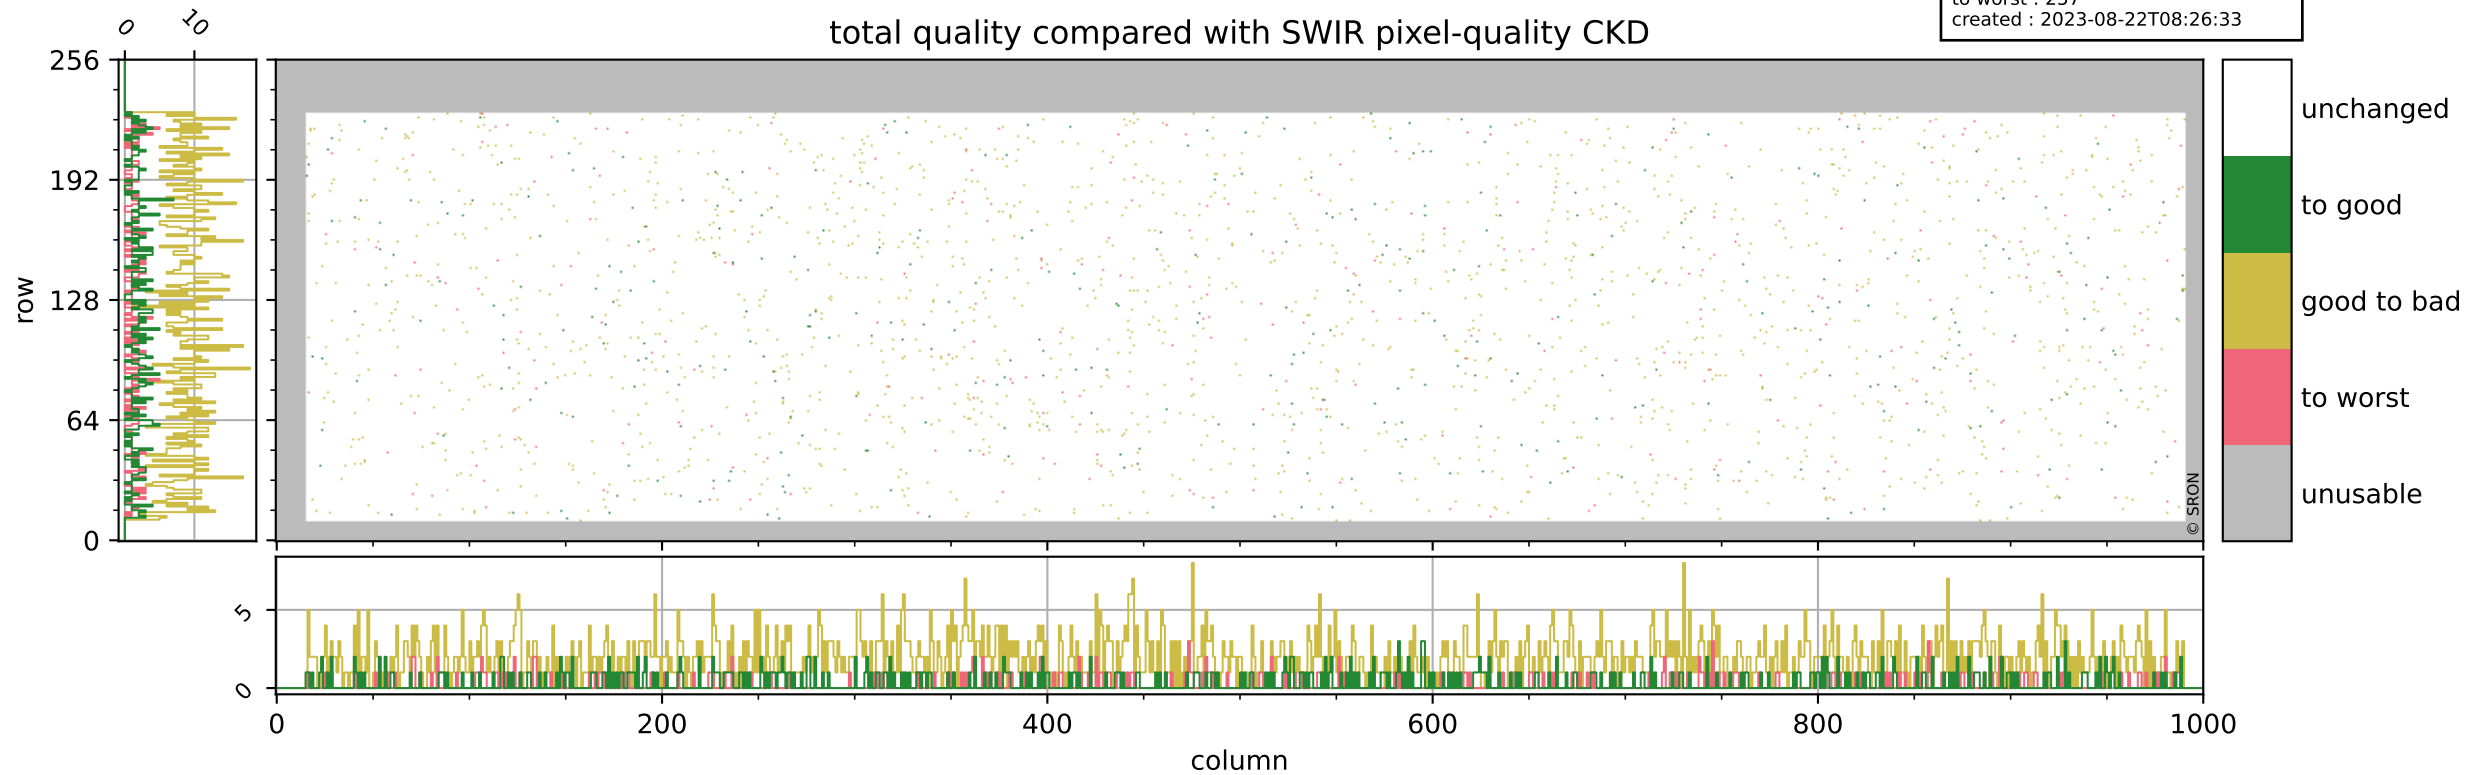

Tropomi SWIR pixel quality (official)

orbits : 19 in [20407, 20452]
coverage : 2021-09-20 / 2021-09-23
bad (quality < 0.8) : 3566
worst (quality < 0.1) : 389
created : 2023-08-22T08:26:33

pixel-quality map (noise average)

Tropomi SWIR pixel quality (official)

orbits : 19 in [20407, 20452]
coverage : 2021-09-20 / 2021-09-23
to good : 372
good to bad : 1686
to worst : 257
created : 2023-08-22T08:26:33

total quality compared with SWIR pixel-quality CKD

Tropomi SWIR pixel quality (official)

orbits : 19 in [20407, 20452]
coverage : 2021-09-20 / 2021-09-23
created : 2023-08-22T08:26:33

Histograms of pixel-quality

Tropomi SWIR pixel quality (official) ground-tracks of Sentinel-5P

orbits : 19 in [20407, 20452]
coverage : 2021-09-20 / 2021-09-23
created : 2023-08-22T08:26:34

Tropomi SWIR pixel quality (official)

orbits : [2827, 20452]
coverage : 2018-04-30 / 2021-09-23
created : 2023-08-22T08:26:34