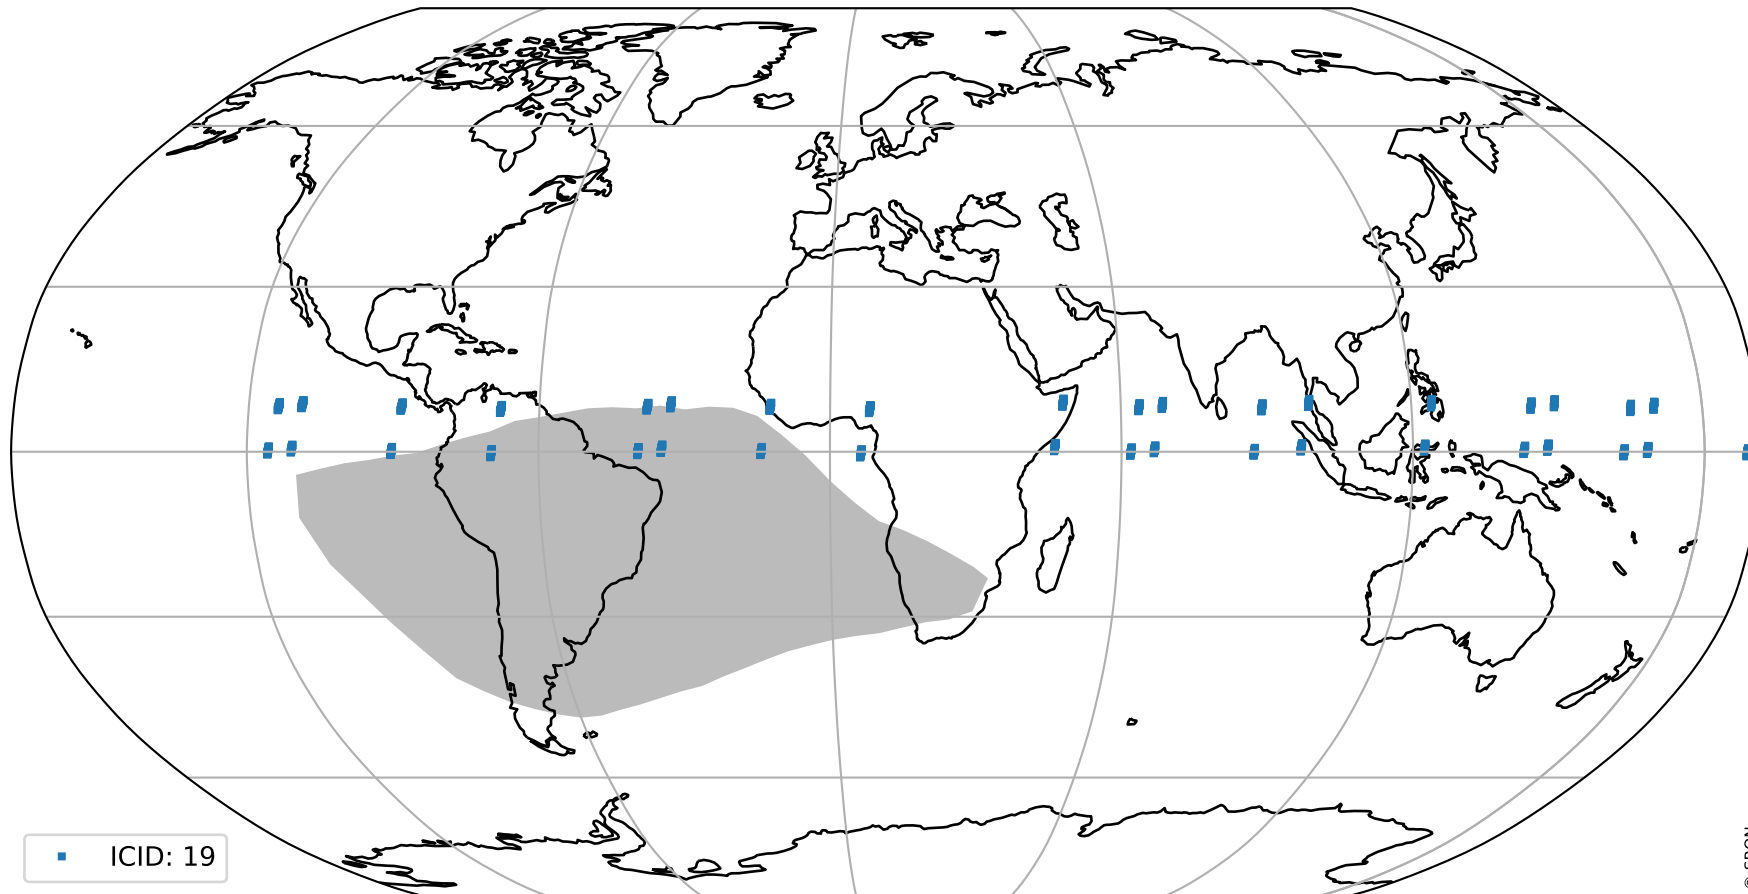

Tropomi SWIR pixel quality (official)

orbits : 19 in [20407, 20452]
coverage : 2021-09-20 / 2021-09-23
to good : 372
good to bad : 1686
to worst : 257
created : 2023-08-22T08:26:33

total quality compared with SWIR pixel-quality CKD

Tropomi SWIR pixel quality (official)

orbits : 19 in [20407, 20452]
coverage : 2021-09-20 / 2021-09-23
created : 2023-08-22T08:26:33

Histograms of pixel-quality

Tropomi SWIR pixel quality (official) ground-tracks of Sentinel-5P

orbits : 19 in [20407, 20452]
coverage : 2021-09-20 / 2021-09-23
created : 2023-08-22T08:26:34

Tropomi SWIR pixel quality (official)

orbits : [2827, 20452]
coverage : 2018-04-30 / 2021-09-23
created : 2023-08-22T08:26:34