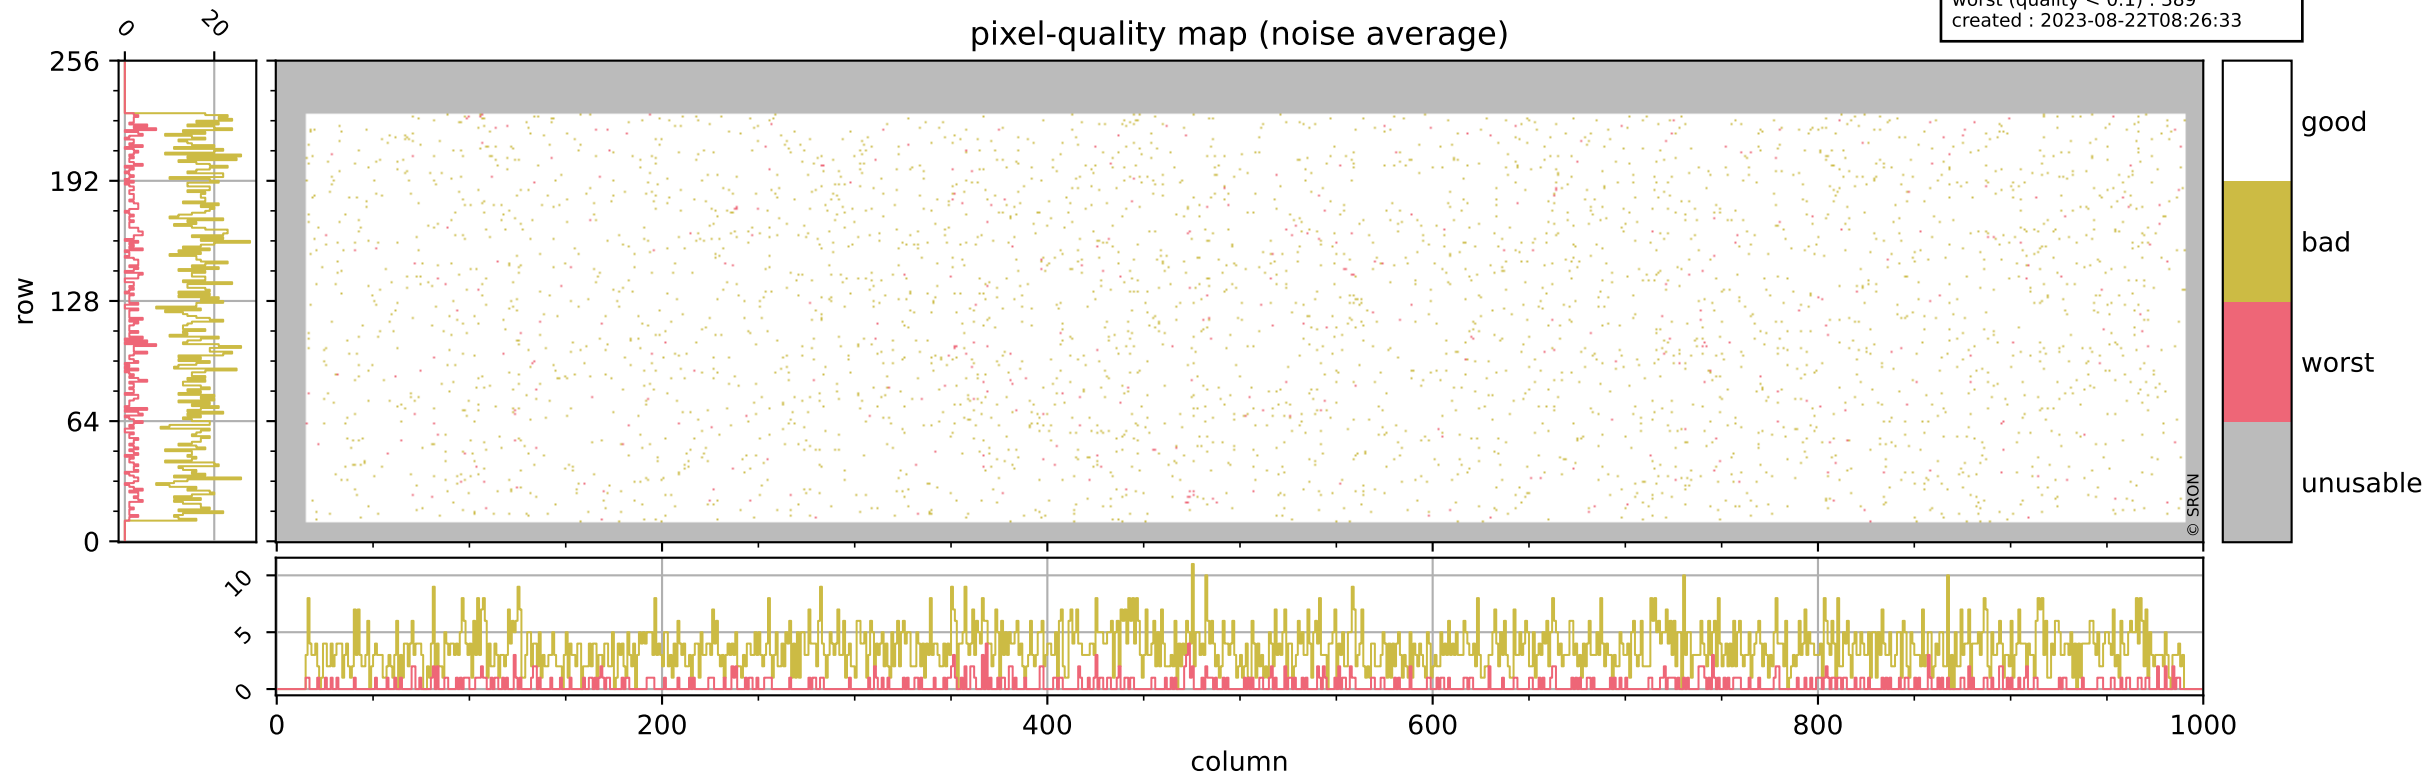

Tropomi SWIR pixel quality (official)

orbits : 19 in [20407, 20452]
coverage : 2021-09-20 / 2021-09-23
bad (quality < 0.8) : 297
worst (quality < 0.1) : 116
created : 2023-08-22T08:26:33

pixel-quality map (dark)

Tropomi SWIR pixel quality (official)

orbits : 19 in [20407, 20452]
coverage : 2021-09-20 / 2021-09-23
bad (quality < 0.8) : 3566
worst (quality < 0.1) : 389
created : 2023-08-22T08:26:33

pixel-quality map (noise average)

Tropomi SWIR pixel quality (official)

orbits : 19 in [20407, 20452]
coverage : 2021-09-20 / 2021-09-23
to good : 372
good to bad : 1686
to worst : 257
created : 2023-08-22T08:26:33

total quality compared with SWIR pixel-quality CKD

Tropomi SWIR pixel quality (official)

orbits : 19 in [20407, 20452]
coverage : 2021-09-20 / 2021-09-23
created : 2023-08-22T08:26:33

Histograms of pixel-quality

Tropomi SWIR pixel quality (official) ground-tracks of Sentinel-5P