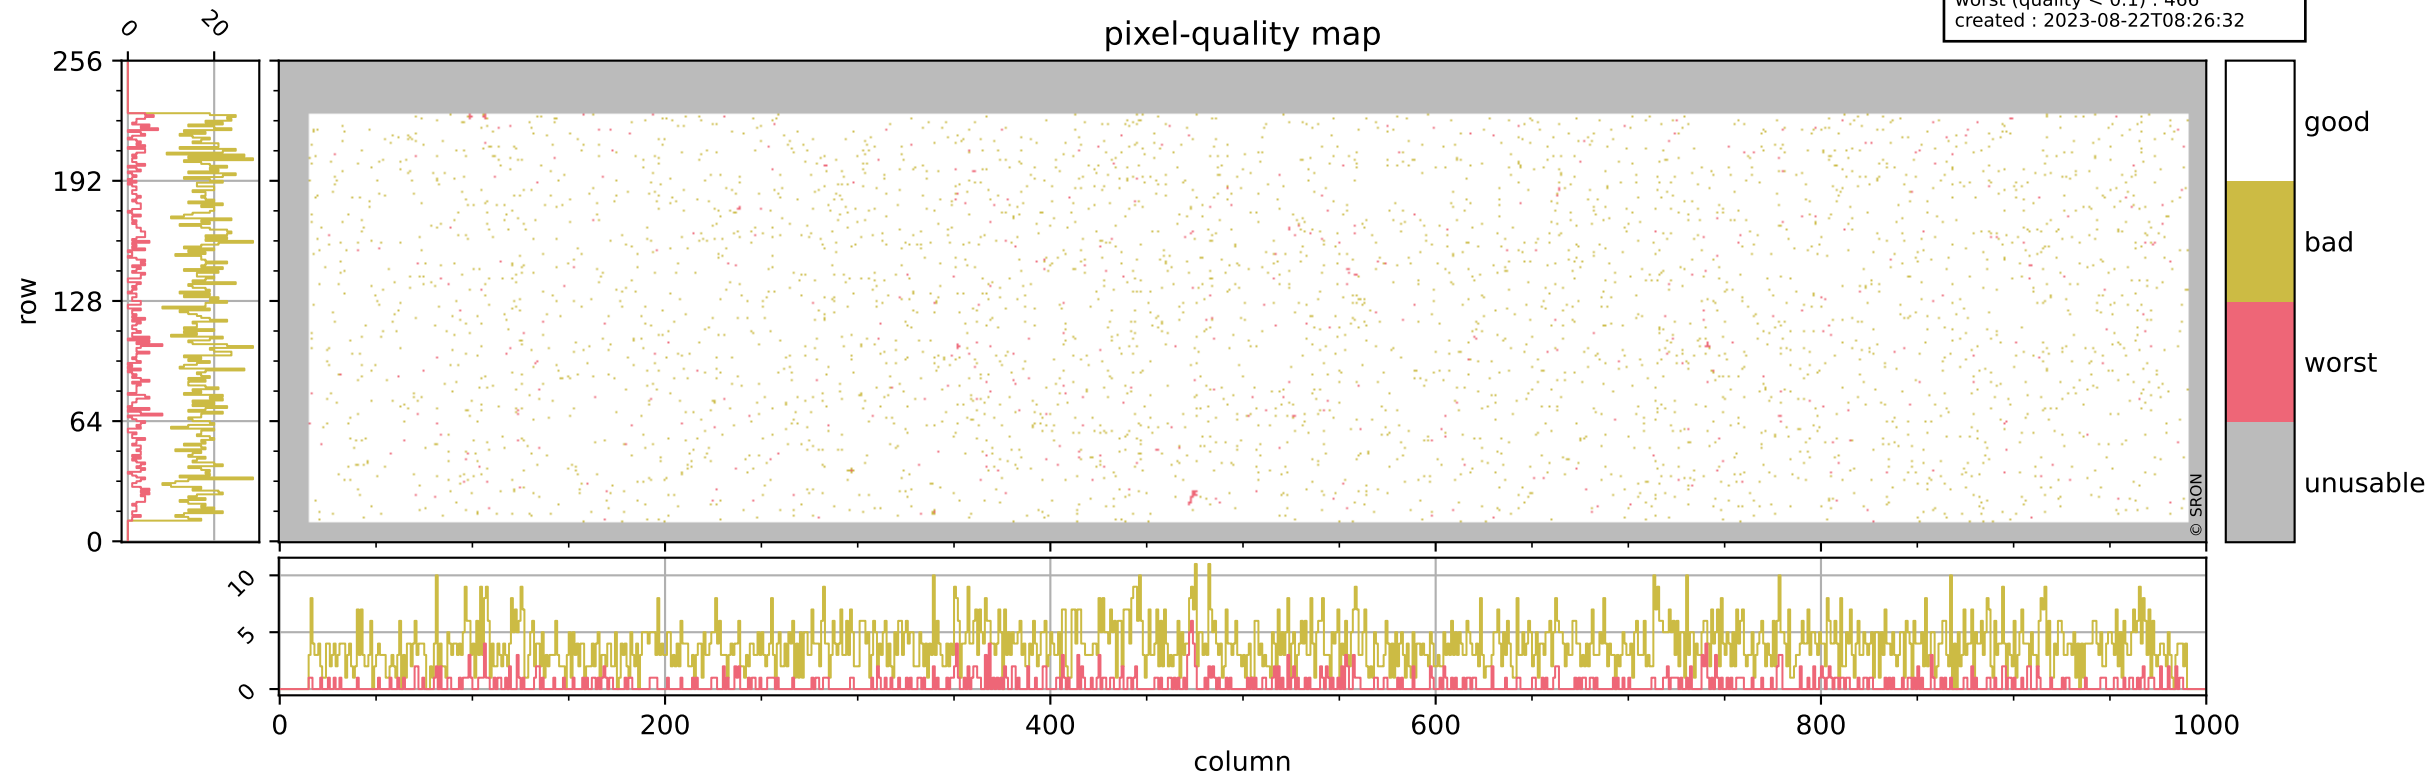

Tropomi SWIR pixel quality (official)

orbits : 19 in [20407, 20452]
coverage : 2021-09-20 / 2021-09-23
bad (quality < 0.8) : 3821
worst (quality < 0.1) : 466
created : 2023-08-22T08:26:32

pixel-quality map

Tropomi SWIR pixel quality (official)

orbits : 19 in [20407, 20452]
coverage : 2021-09-20 / 2021-09-23
bad (quality < 0.8) : 297
worst (quality < 0.1) : 116
created : 2023-08-22T08:26:33

pixel-quality map (dark)

Tropomi SWIR pixel quality (official)

orbits : 19 in [20407, 20452]
coverage : 2021-09-20 / 2021-09-23
bad (quality < 0.8) : 3566
worst (quality < 0.1) : 389
created : 2023-08-22T08:26:33

pixel-quality map (noise average)

Tropomi SWIR pixel quality (official)

orbits : 19 in [20407, 20452]
coverage : 2021-09-20 / 2021-09-23
to good : 372
good to bad : 1686
to worst : 257
created : 2023-08-22T08:26:33

total quality compared with SWIR pixel-quality CKD