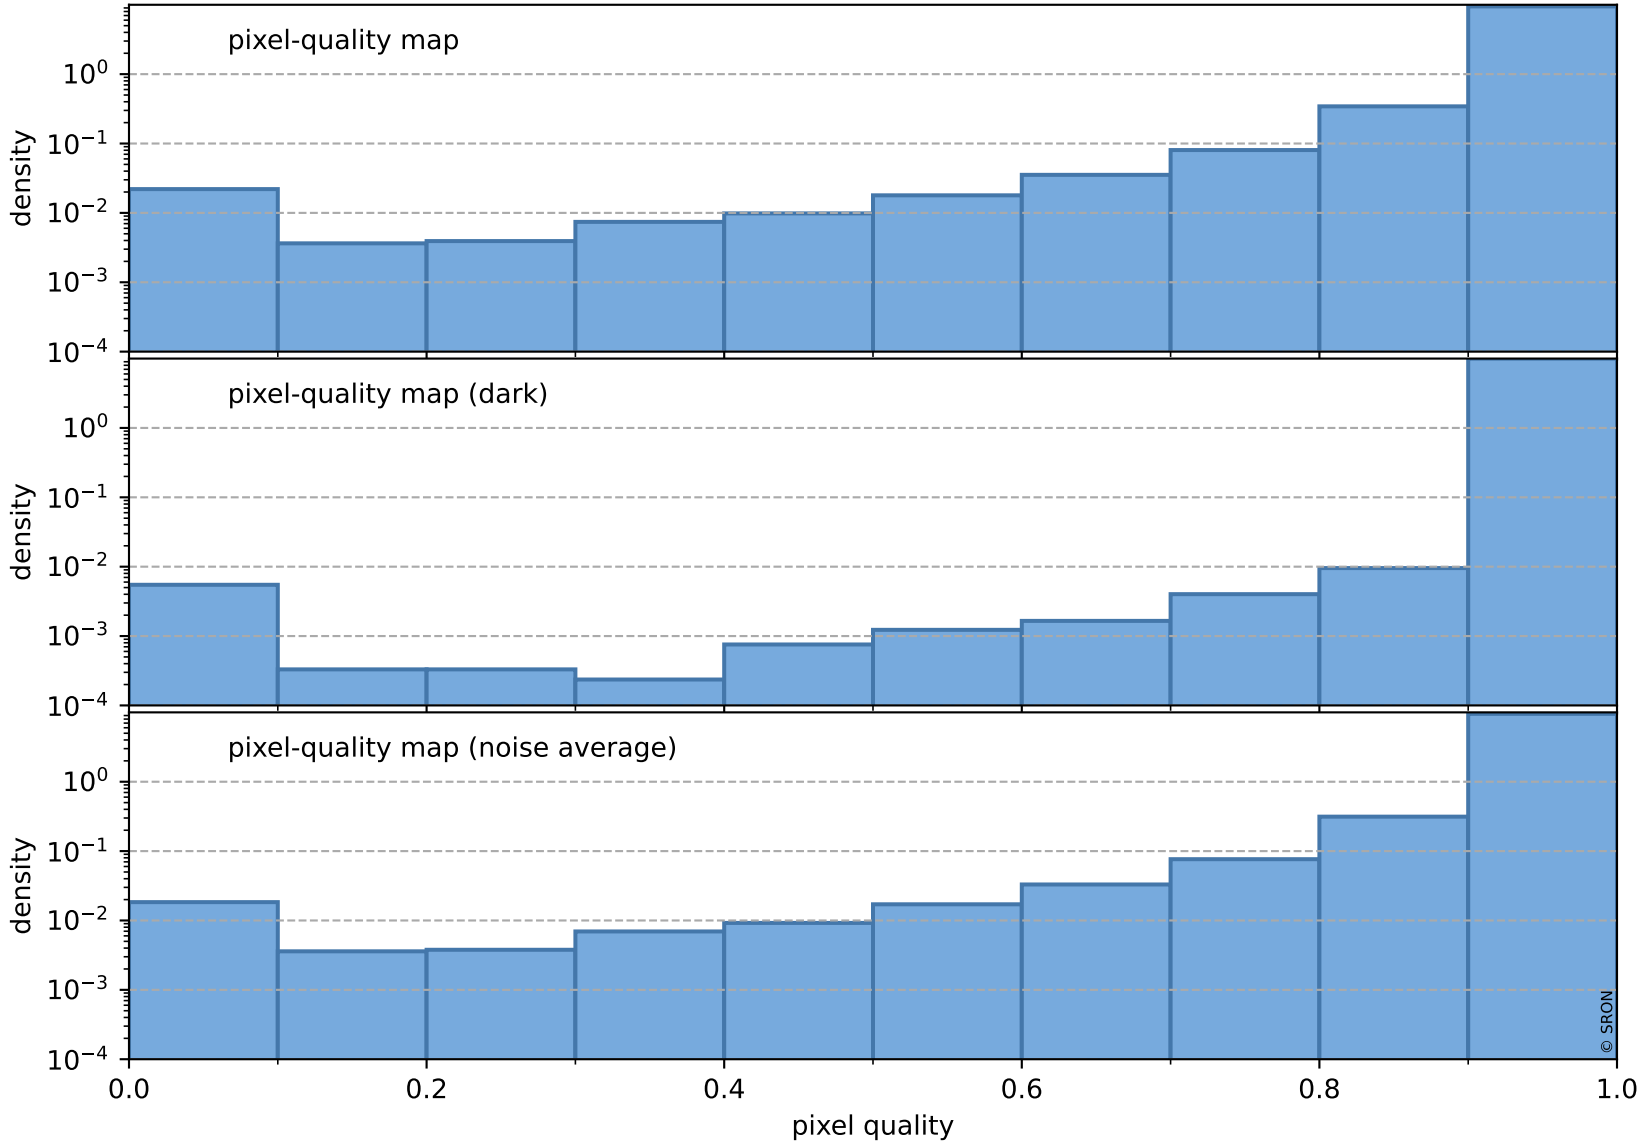

Tropomi SWIR pixel quality (official)

orbits : 19 in [20407, 20452]
coverage : 2021-09-20 / 2021-09-23
to good : 372
good to bad : 1686
to worst : 257
created : 2023-08-22T08:26:33

total quality compared with SWIR pixel-quality CKD

Tropomi SWIR pixel quality (official)

orbits : 19 in [20407, 20452]
coverage : 2021-09-20 / 2021-09-23
created : 2023-08-22T08:26:33

Histograms of pixel-quality

Tropomi SWIR pixel quality (official) ground-tracks of Sentinel-5P

orbits : 19 in [20407, 20452]
coverage : 2021-09-20 / 2021-09-23
created : 2023-08-22T08:26:34

Tropomi SWIR pixel quality (official)

orbits : [2827, 20452]
coverage : 2018-04-30 / 2021-09-23
created : 2023-08-22T08:26:34