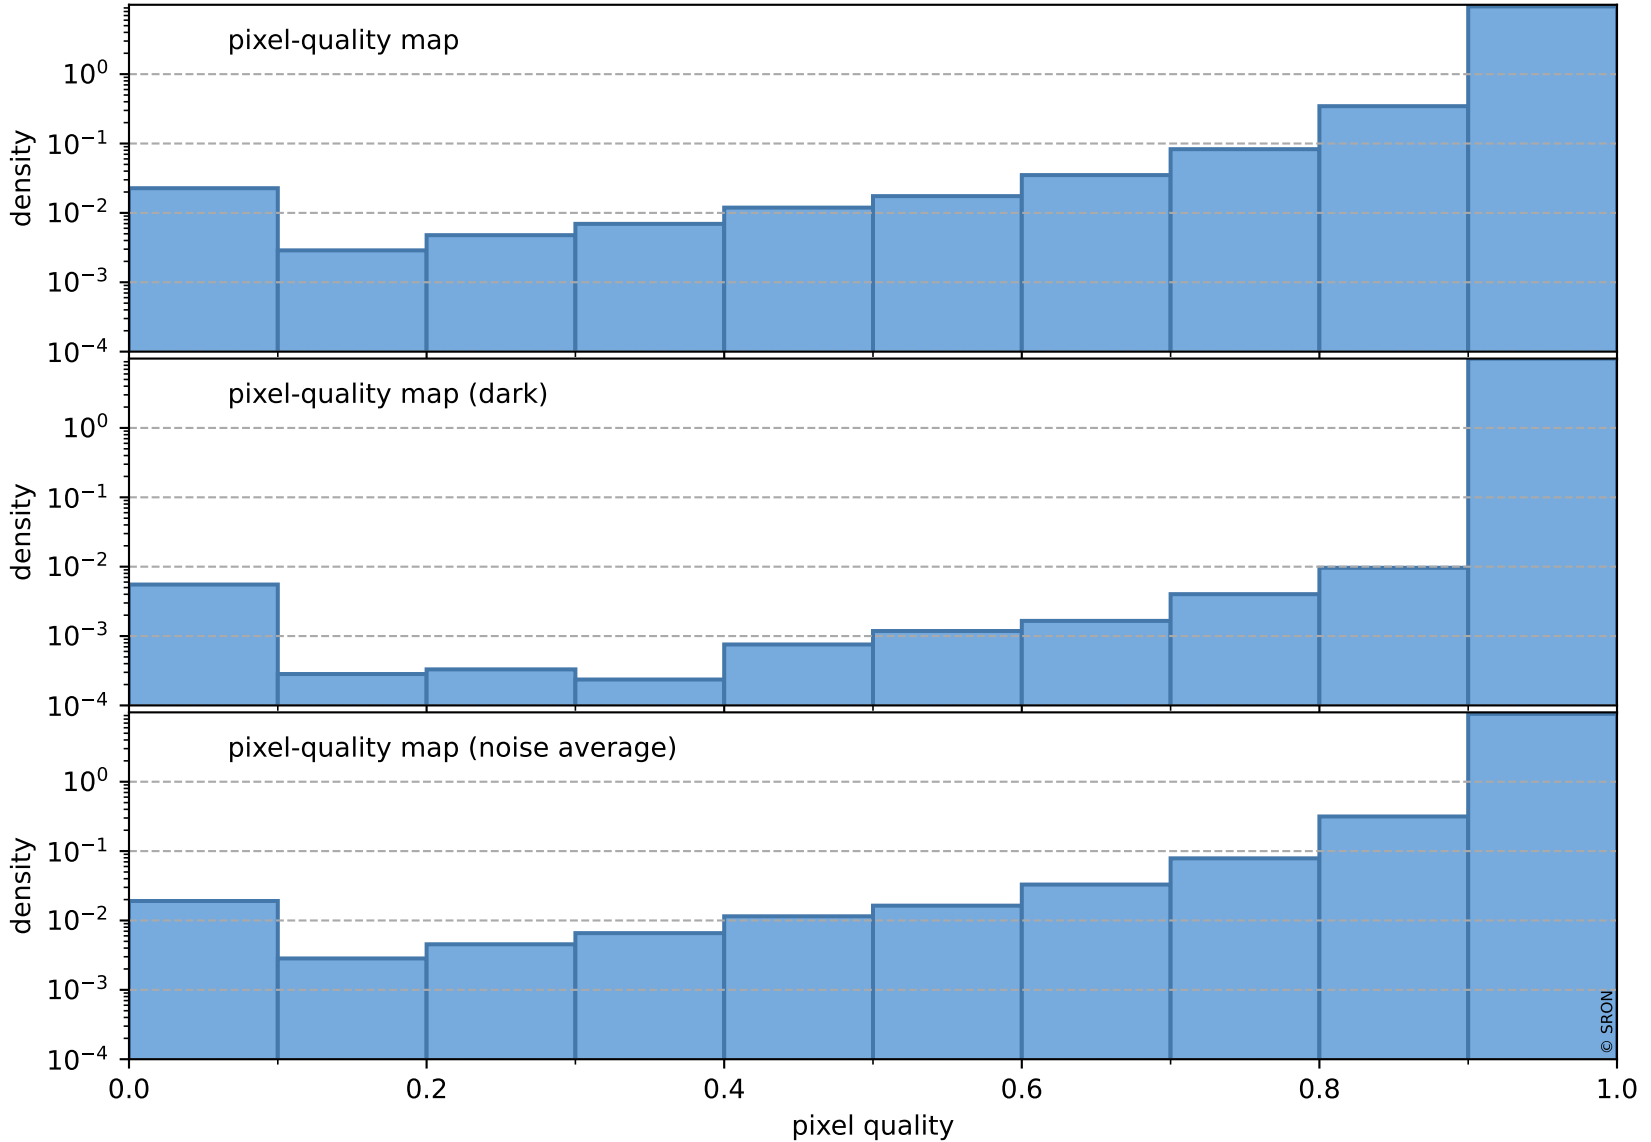

orbits : 20 in [20422, 20467]
coverage : 2021-09-22 / 2021-09-24
to good : 365
good to bad : 1755
to worst : 269
created : 2023-08-22T08:26:35

total quality compared with SWIR pixel-quality CKD

Tropomi SWIR pixel quality (official)

orbits : 20 in [20422, 20467]
coverage : 2021-09-22 / 2021-09-24
created : 2023-08-22T08:26:36

Histograms of pixel-quality

Tropomi SWIR pixel quality (official) ground-tracks of Sentinel-5P

orbits : 20 in [20422, 20467]
coverage : 2021-09-22 / 2021-09-24
created : 2023-08-22T08:26:36

Tropomi SWIR pixel quality (official)

orbits : [2827, 20467]
coverage : 2018-04-30 / 2021-09-24
created : 2023-08-22T08:26:36

trend of pixel quality & temperatures