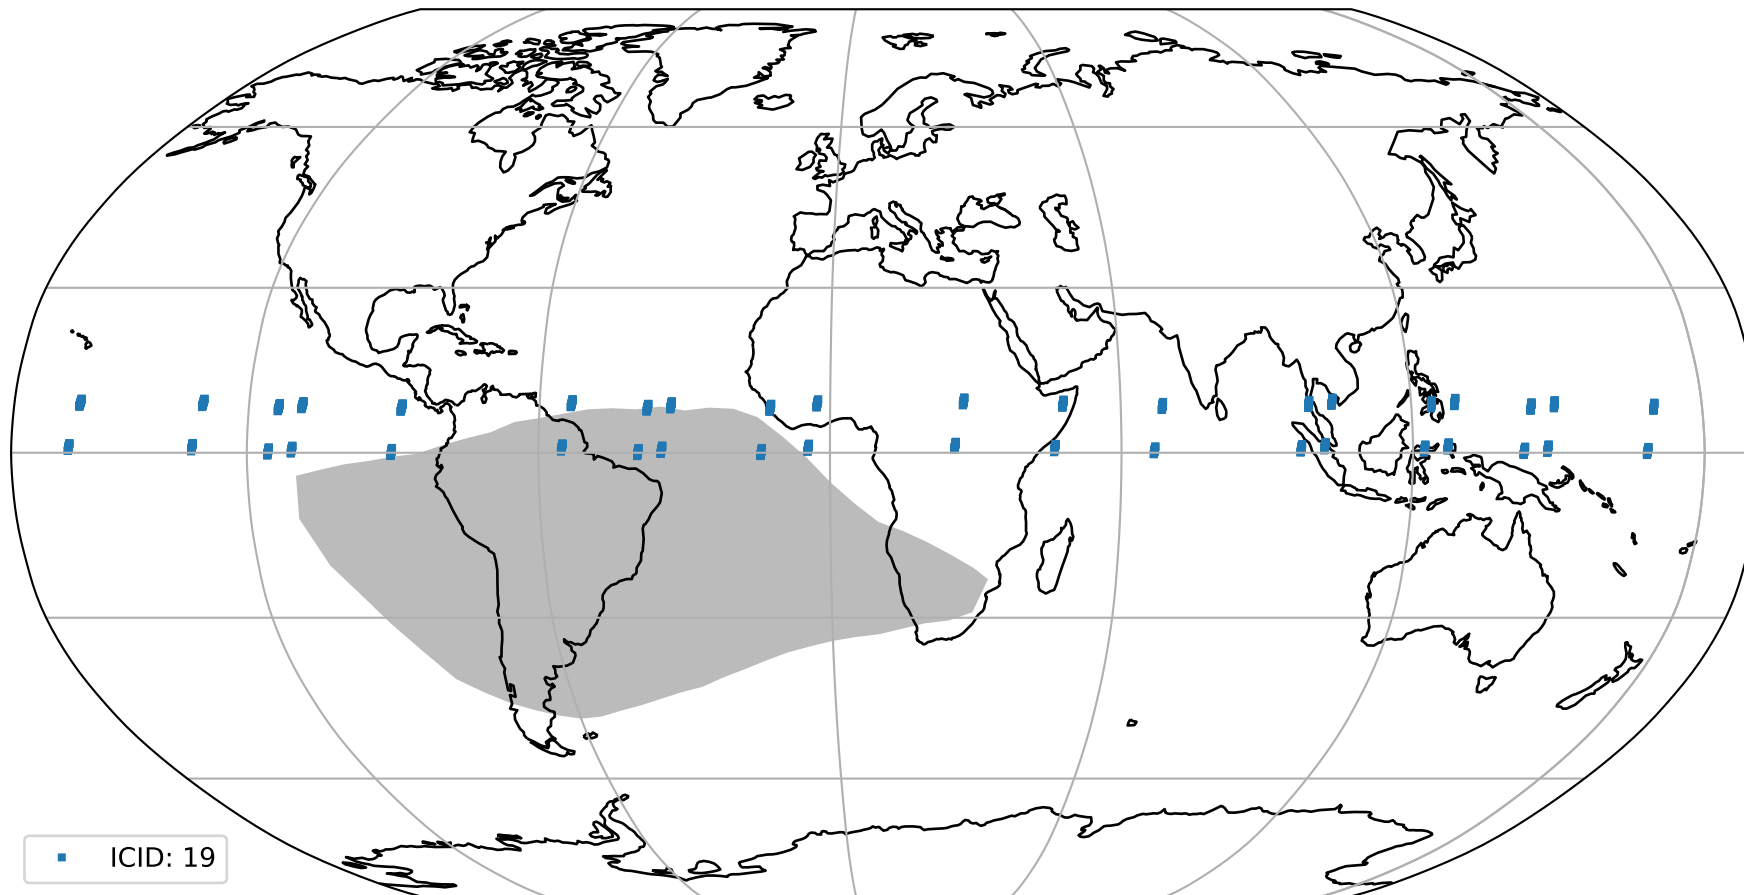

orbits : 20 in [20422, 20467]
coverage : 2021-09-22 / 2021-09-24
bad (quality < 0.8) : 3649
worst (quality < 0.1) : 404
created : 2023-08-22T08:26:35

pixel-quality map (noise average)

Tropomi SWIR pixel quality (official)

orbits : 20 in [20422, 20467]
coverage : 2021-09-22 / 2021-09-24
to good : 365
good to bad : 1755
to worst : 269
created : 2023-08-22T08:26:35

total quality compared with SWIR pixel-quality CKD

Tropomi SWIR pixel quality (official)

orbits : 20 in [20422, 20467]
coverage : 2021-09-22 / 2021-09-24
created : 2023-08-22T08:26:36

Histograms of pixel-quality

Tropomi SWIR pixel quality (official) ground-tracks of Sentinel-5P

orbits : 20 in [20422, 20467]
coverage : 2021-09-22 / 2021-09-24
created : 2023-08-22T08:26:36

Tropomi SWIR pixel quality (official)

orbits : [2827, 20467]
coverage : 2018-04-30 / 2021-09-24
created : 2023-08-22T08:26:36

trend of pixel quality & temperatures