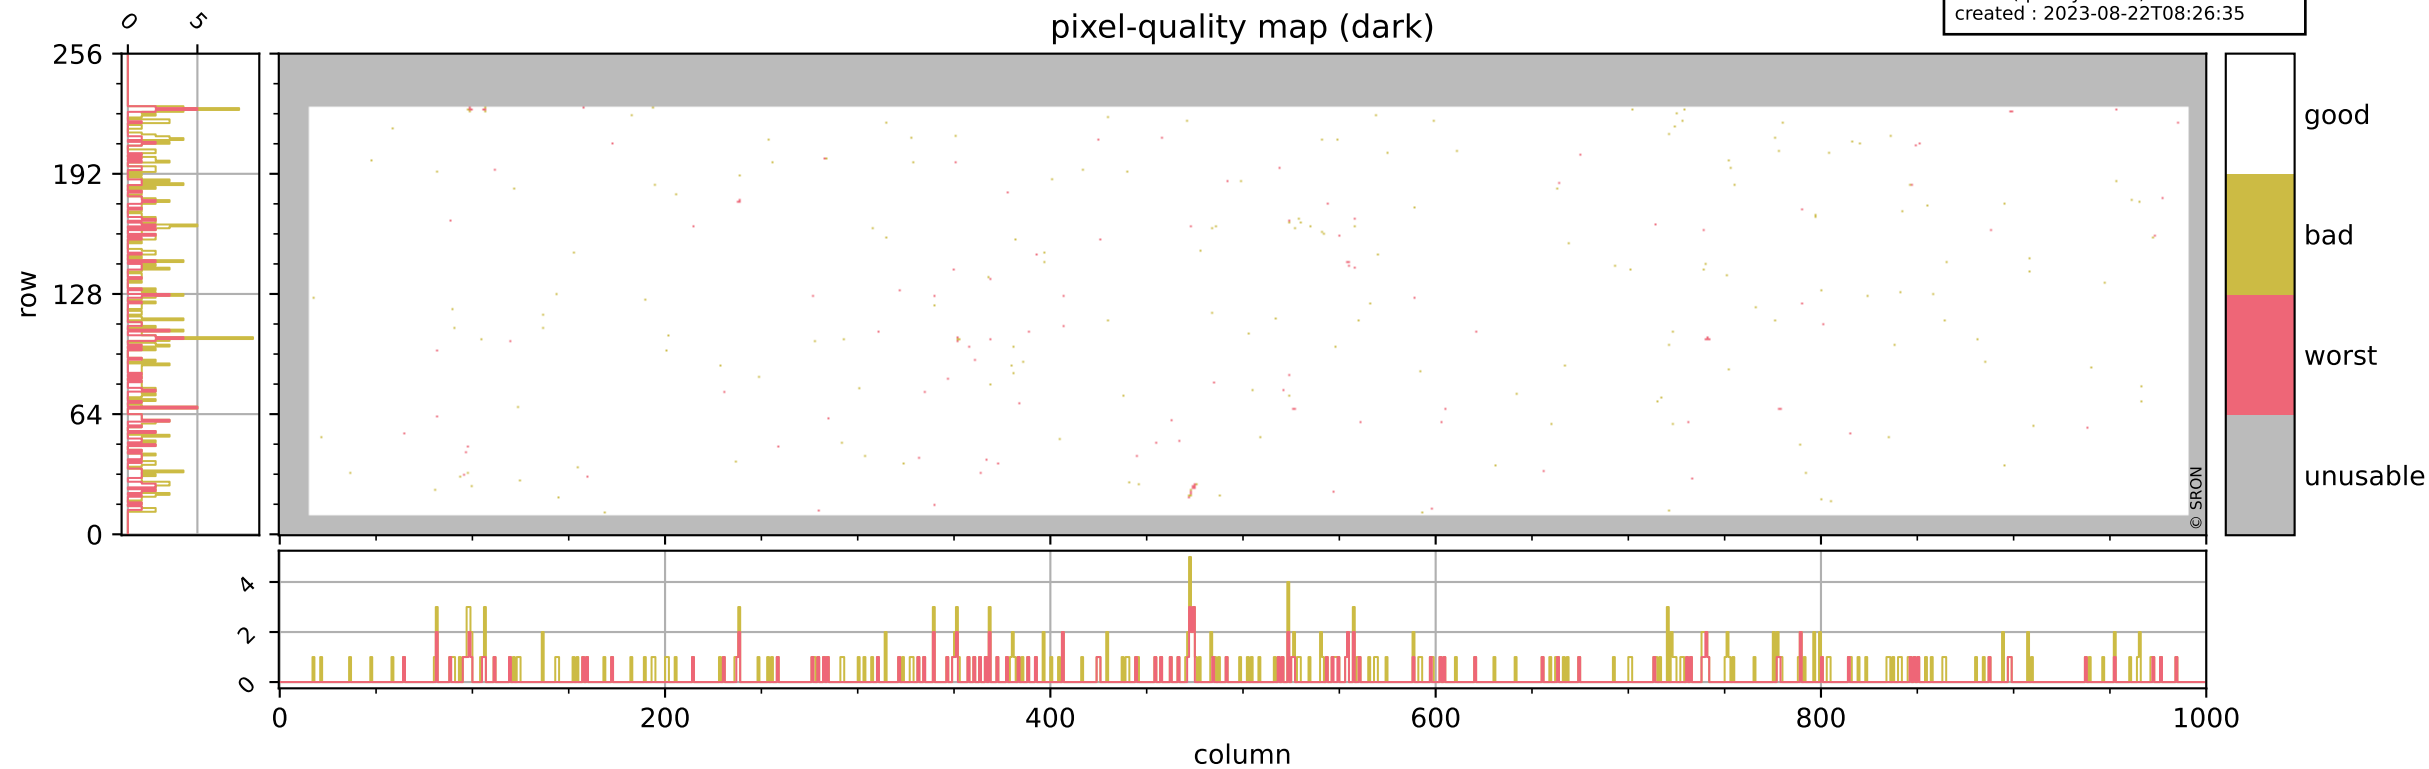

Tropomi SWIR pixel quality (official)

orbits : 20 in [20422, 20467]
coverage : 2021-09-22 / 2021-09-24
bad (quality < 0.8) : 3906
worst (quality < 0.1) : 480
created : 2023-08-22T08:26:35

pixel-quality map

Tropomi SWIR pixel quality (official)

orbits : 20 in [20422, 20467]
coverage : 2021-09-22 / 2021-09-24
bad (quality < 0.8) : 296
worst (quality < 0.1) : 117
created : 2023-08-22T08:26:35

Tropomi SWIR pixel quality (official)

orbits : 20 in [20422, 20467]
coverage : 2021-09-22 / 2021-09-24
bad (quality < 0.8) : 3649
worst (quality < 0.1) : 404
created : 2023-08-22T08:26:35

pixel-quality map (noise average)

Tropomi SWIR pixel quality (official)

orbits : 20 in [20422, 20467]
coverage : 2021-09-22 / 2021-09-24
to good : 365
good to bad : 1755
to worst : 269
created : 2023-08-22T08:26:35

total quality compared with SWIR pixel-quality CKD

Tropomi SWIR pixel quality (official)