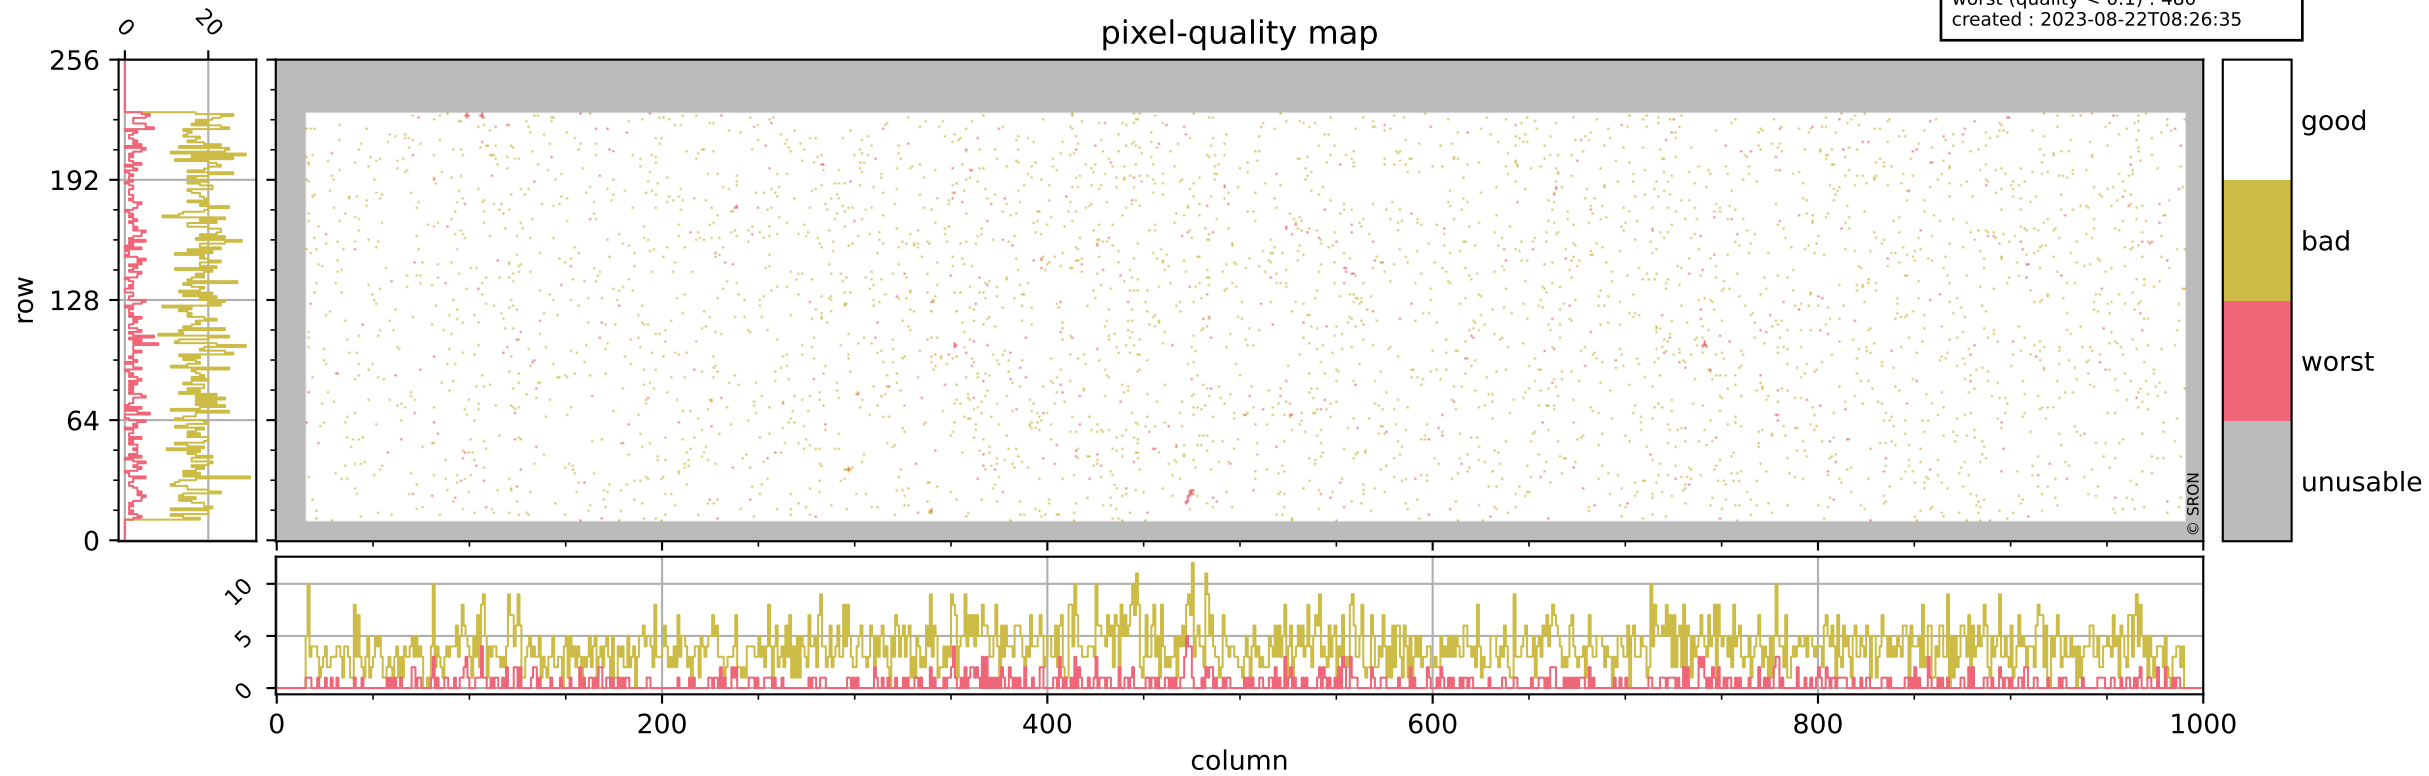

Tropomi SWIR pixel quality (official)

orbits : 20 in [20422, 20467]
coverage : 2021-09-22 / 2021-09-24
bad (quality < 0.8) : 3906
worst (quality < 0.1) : 480
created : 2023-08-22T08:26:35

pixel-quality map

Tropomi SWIR pixel quality (official)

orbits : 20 in [20422, 20467]
coverage : 2021-09-22 / 2021-09-24
bad (quality < 0.8) : 296
worst (quality < 0.1) : 117
created : 2023-08-22T08:26:35

Tropomi SWIR pixel quality (official)

orbits : 20 in [20422, 20467]
coverage : 2021-09-22 / 2021-09-24
bad (quality < 0.8) : 3649
worst (quality < 0.1) : 404
created : 2023-08-22T08:26:35

pixel-quality map (noise average)

Tropomi SWIR pixel quality (official)

orbits : 20 in [20422, 20467]
coverage : 2021-09-22 / 2021-09-24
to good : 365
good to bad : 1755
to worst : 269
created : 2023-08-22T08:26:35

total quality compared with SWIR pixel-quality CKD

Tropomi SWIR pixel quality (official)