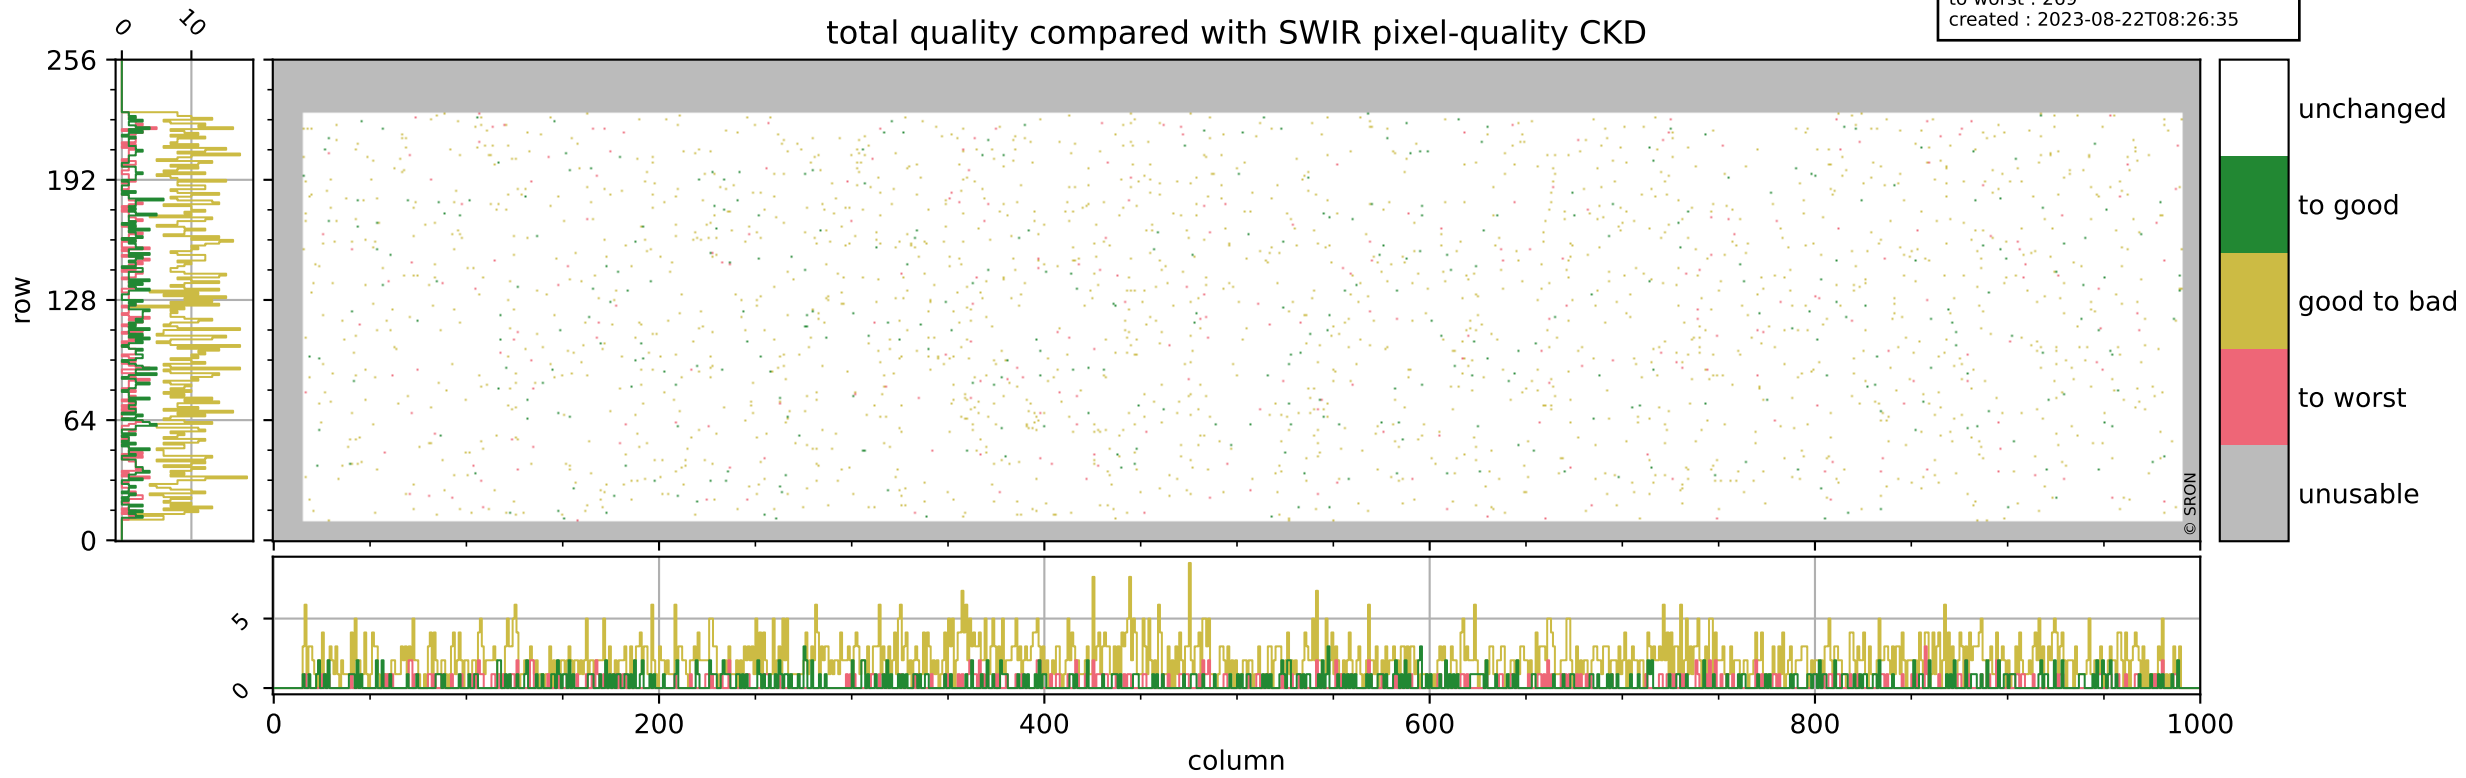

Tropomi SWIR pixel quality (official)

orbits : 20 in [20422, 20467]
coverage : 2021-09-22 / 2021-09-24
bad (quality < 0.8) : 296
worst (quality < 0.1) : 117
created : 2023-08-22T08:26:35

Tropomi SWIR pixel quality (official)

orbits : 20 in [20422, 20467]
coverage : 2021-09-22 / 2021-09-24
bad (quality < 0.8) : 3649
worst (quality < 0.1) : 404
created : 2023-08-22T08:26:35

pixel-quality map (noise average)

Tropomi SWIR pixel quality (official)

orbits : 20 in [20422, 20467]
coverage : 2021-09-22 / 2021-09-24
to good : 365
good to bad : 1755
to worst : 269
created : 2023-08-22T08:26:35

total quality compared with SWIR pixel-quality CKD

Tropomi SWIR pixel quality (official)

orbits : 20 in [20422, 20467]
coverage : 2021-09-22 / 2021-09-24
created : 2023-08-22T08:26:36

Histograms of pixel-quality

Tropomi SWIR pixel quality (official) ground-tracks of Sentinel-5P

orbits : 20 in [20422, 20467]
coverage : 2021-09-22 / 2021-09-24
created : 2023-08-22T08:26:36