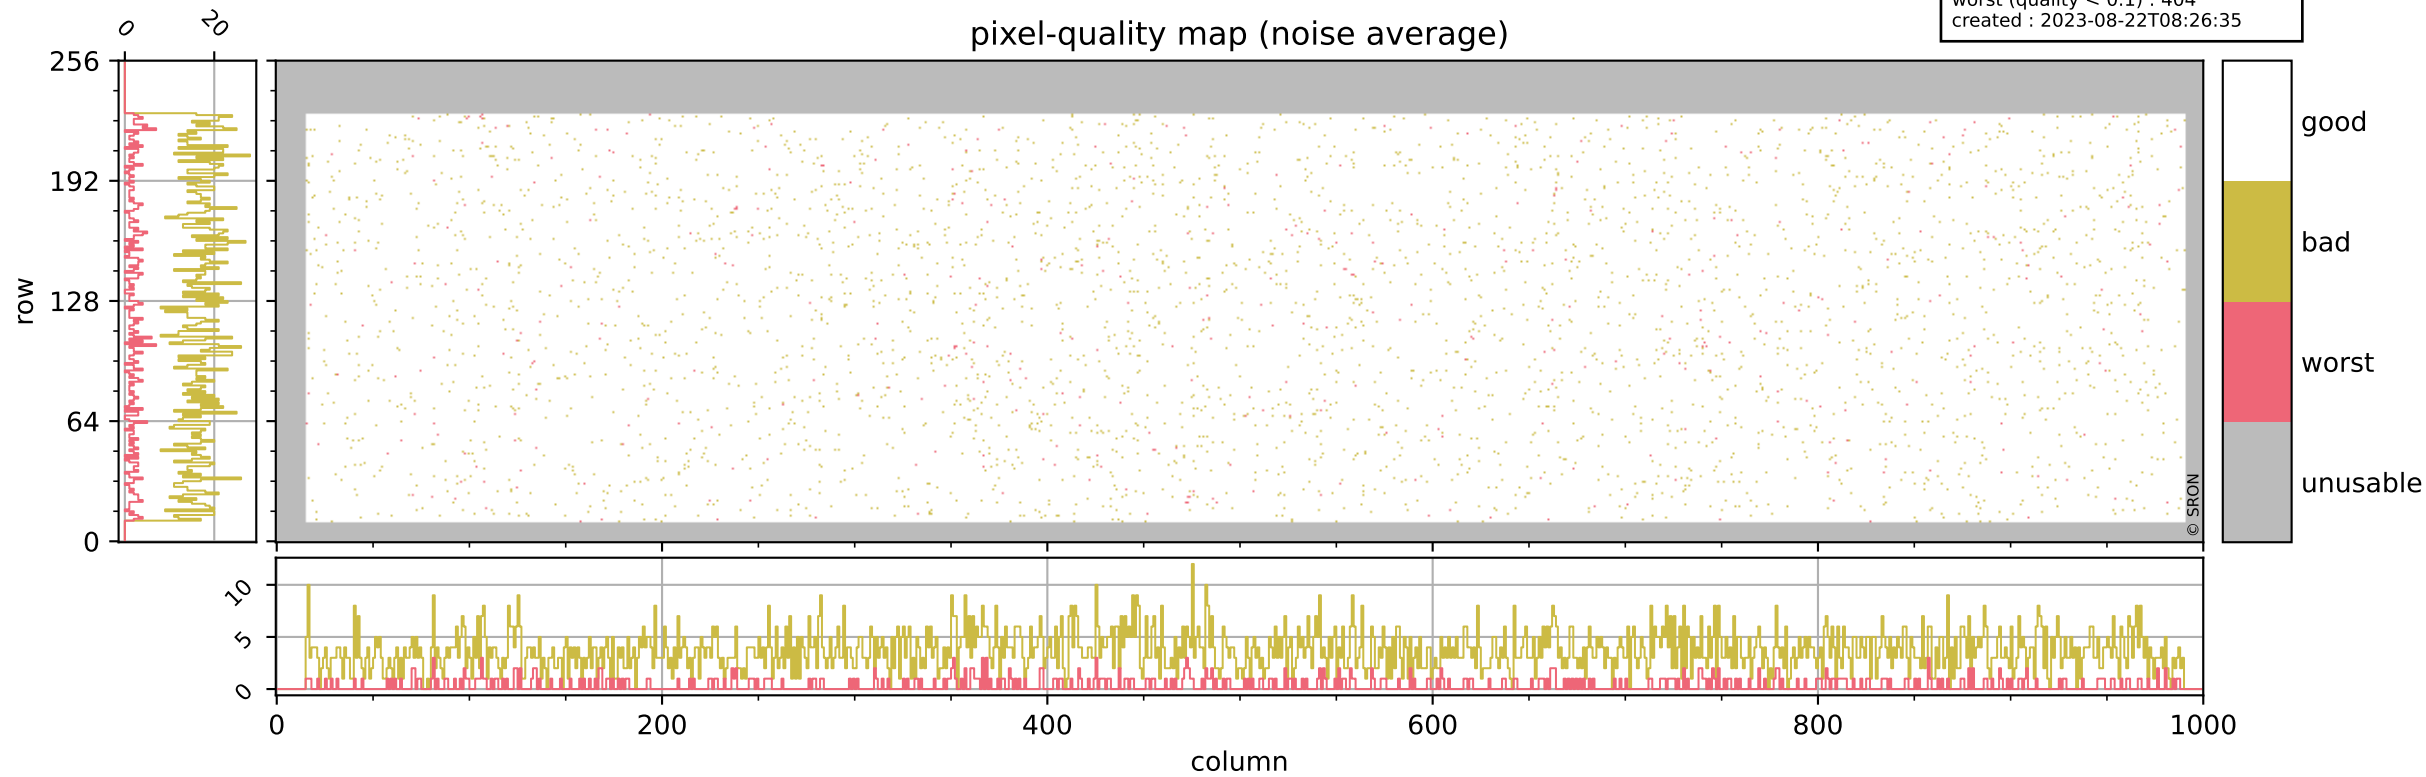

Tropomi SWIR pixel quality (official)

orbits : 20 in [20422, 20467]
coverage : 2021-09-22 / 2021-09-24
bad (quality < 0.8) : 296
worst (quality < 0.1) : 117
created : 2023-08-22T08:26:35

Tropomi SWIR pixel quality (official)

orbits : 20 in [20422, 20467]
coverage : 2021-09-22 / 2021-09-24
bad (quality < 0.8) : 3649
worst (quality < 0.1) : 404
created : 2023-08-22T08:26:35

pixel-quality map (noise average)

Tropomi SWIR pixel quality (official)

orbits : 20 in [20422, 20467]
coverage : 2021-09-22 / 2021-09-24
to good : 365
good to bad : 1755
to worst : 269
created : 2023-08-22T08:26:35

total quality compared with SWIR pixel-quality CKD

Tropomi SWIR pixel quality (official)

orbits : 20 in [20422, 20467]
coverage : 2021-09-22 / 2021-09-24
created : 2023-08-22T08:26:36

Histograms of pixel-quality

Tropomi SWIR pixel quality (official) ground-tracks of Sentinel-5P

orbits : 20 in [20422, 20467]
coverage : 2021-09-22 / 2021-09-24
created : 2023-08-22T08:26:36