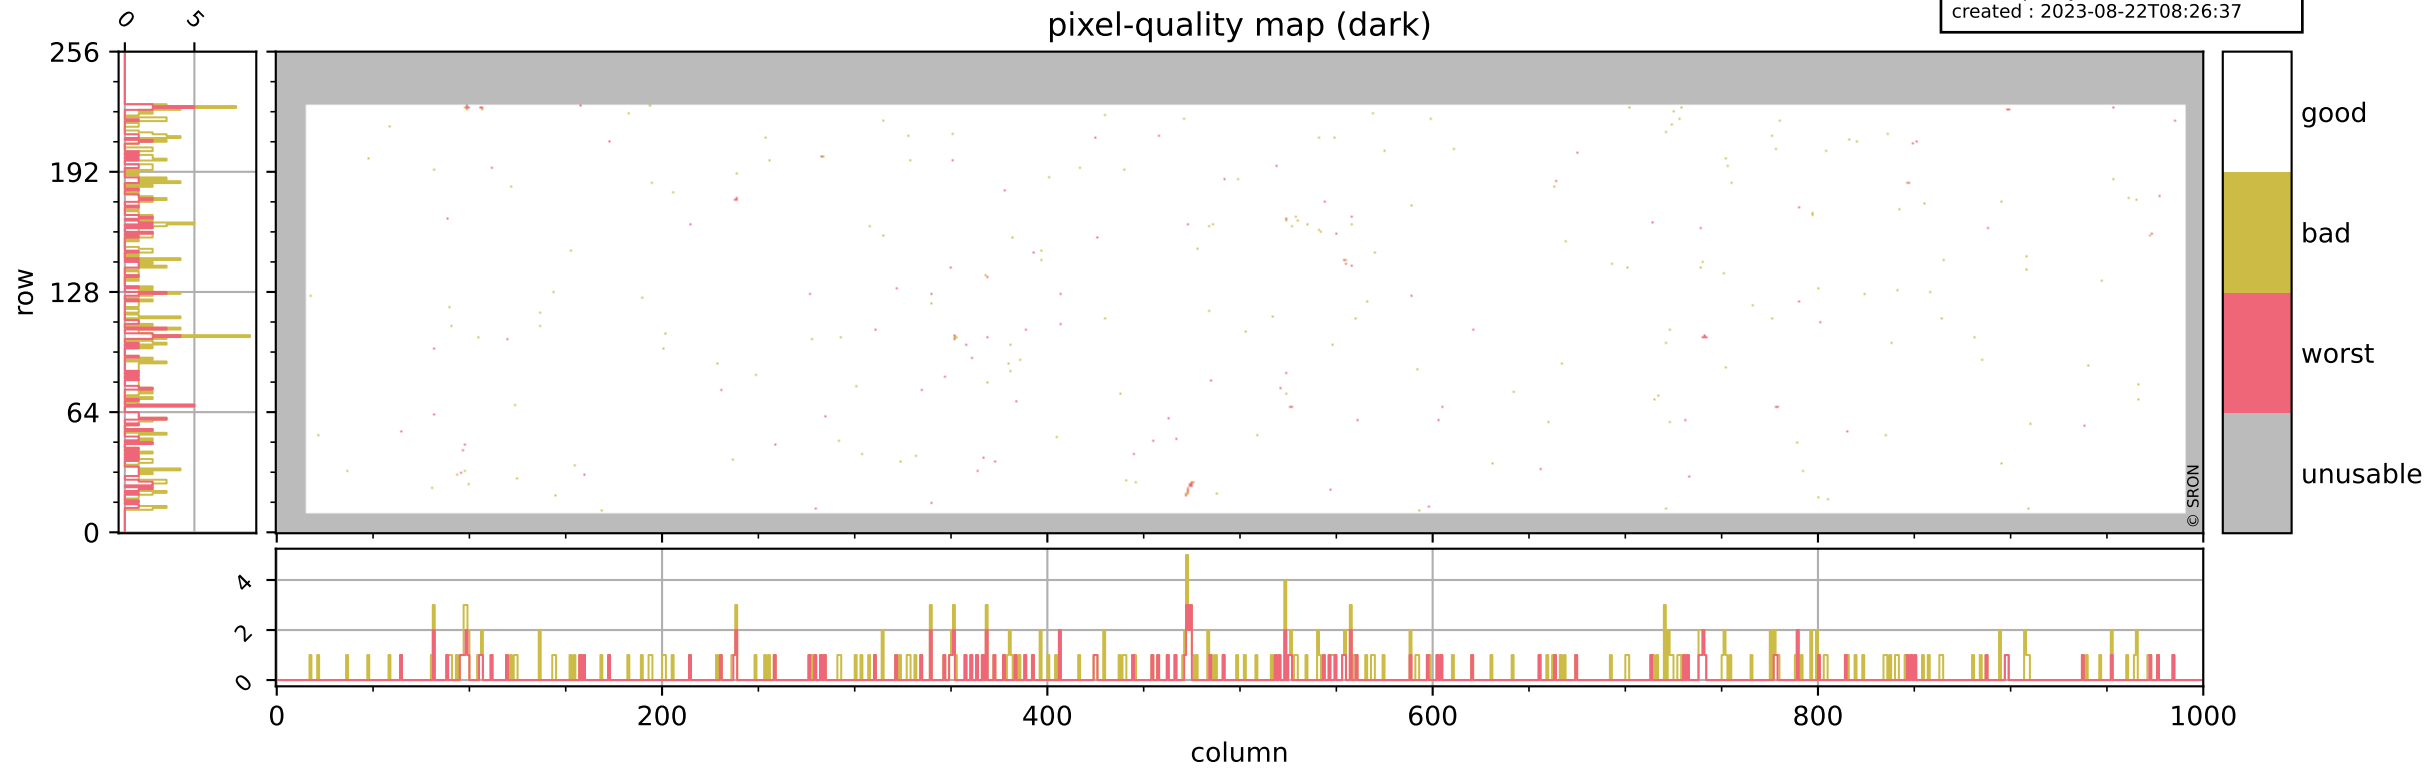

Tropomi SWIR pixel quality (official)

orbits : 19 in [20437, 20482]
coverage : 2021-09-23 / 2021-09-26
bad (quality < 0.8) : 3894
worst (quality < 0.1) : 472
created : 2023-08-22T08:26:37

pixel-quality map

Tropomi SWIR pixel quality (official)

orbits : 19 in [20437, 20482]
coverage : 2021-09-23 / 2021-09-26
bad (quality < 0.8) : 295
worst (quality < 0.1) : 115
created : 2023-08-22T08:26:37

pixel-quality map (dark)

Tropomi SWIR pixel quality (official)

orbits : 19 in [20437, 20482]
coverage : 2021-09-23 / 2021-09-26
bad (quality < 0.8) : 3643
worst (quality < 0.1) : 394
created : 2023-08-22T08:26:38

pixel-quality map (noise average)

Tropomi SWIR pixel quality (official)

orbits : 19 in [20437, 20482]
coverage : 2021-09-23 / 2021-09-26
to good : 363
good to bad : 1746
to worst : 261
created : 2023-08-22T08:26:38

total quality compared with SWIR pixel-quality CKD