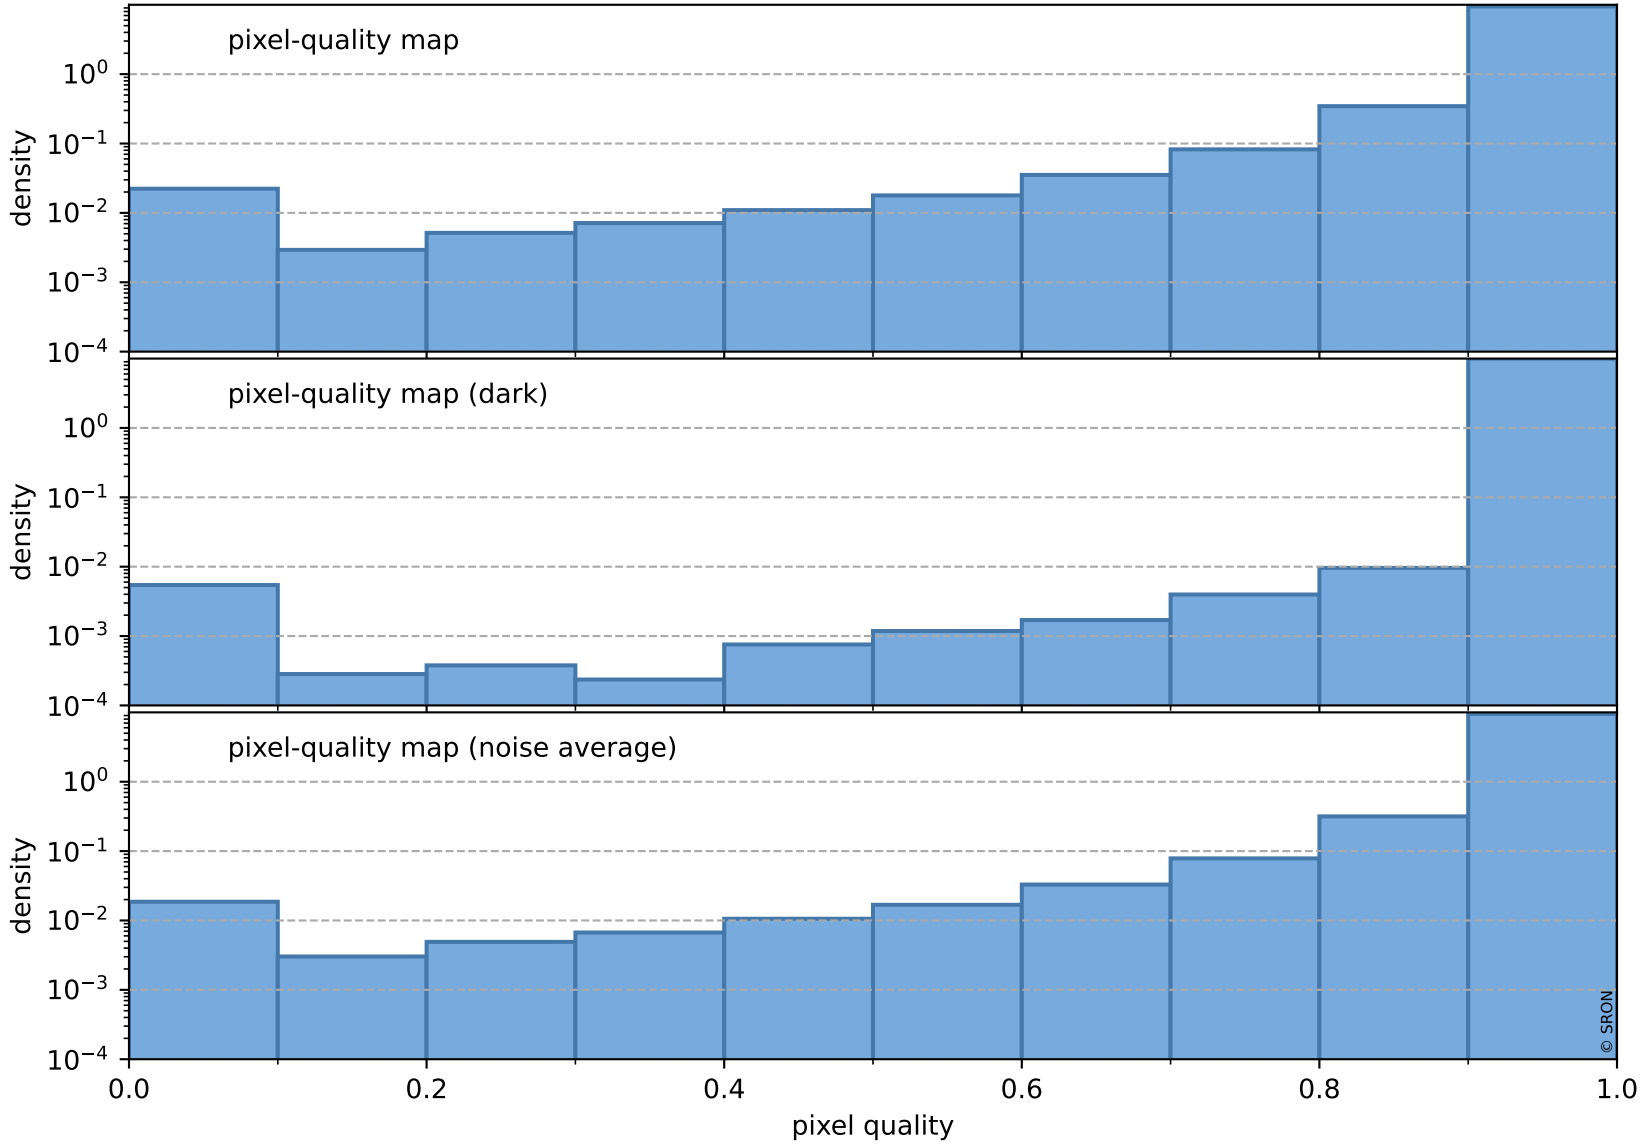

Tropomi SWIR pixel quality (official)

orbits : 19 in [20437, 20482]
coverage : 2021-09-23 / 2021-09-26
to good : 363
good to bad : 1746
to worst : 261
created : 2023-08-22T08:26:38

total quality compared with SWIR pixel-quality CKD

Tropomi SWIR pixel quality (official)

orbits : 19 in [20437, 20482]
coverage : 2021-09-23 / 2021-09-26
created : 2023-08-22T08:26:38

Histograms of pixel-quality

Tropomi SWIR pixel quality (official) ground-tracks of Sentinel-5P

orbits : 19 in [20437, 20482]
coverage : 2021-09-23 / 2021-09-26
created : 2023-08-22T08:26:38

Tropomi SWIR pixel quality (official)

orbits : [2827, 20482]
coverage : 2018-04-30 / 2021-09-26
created : 2023-08-22T08:26:39