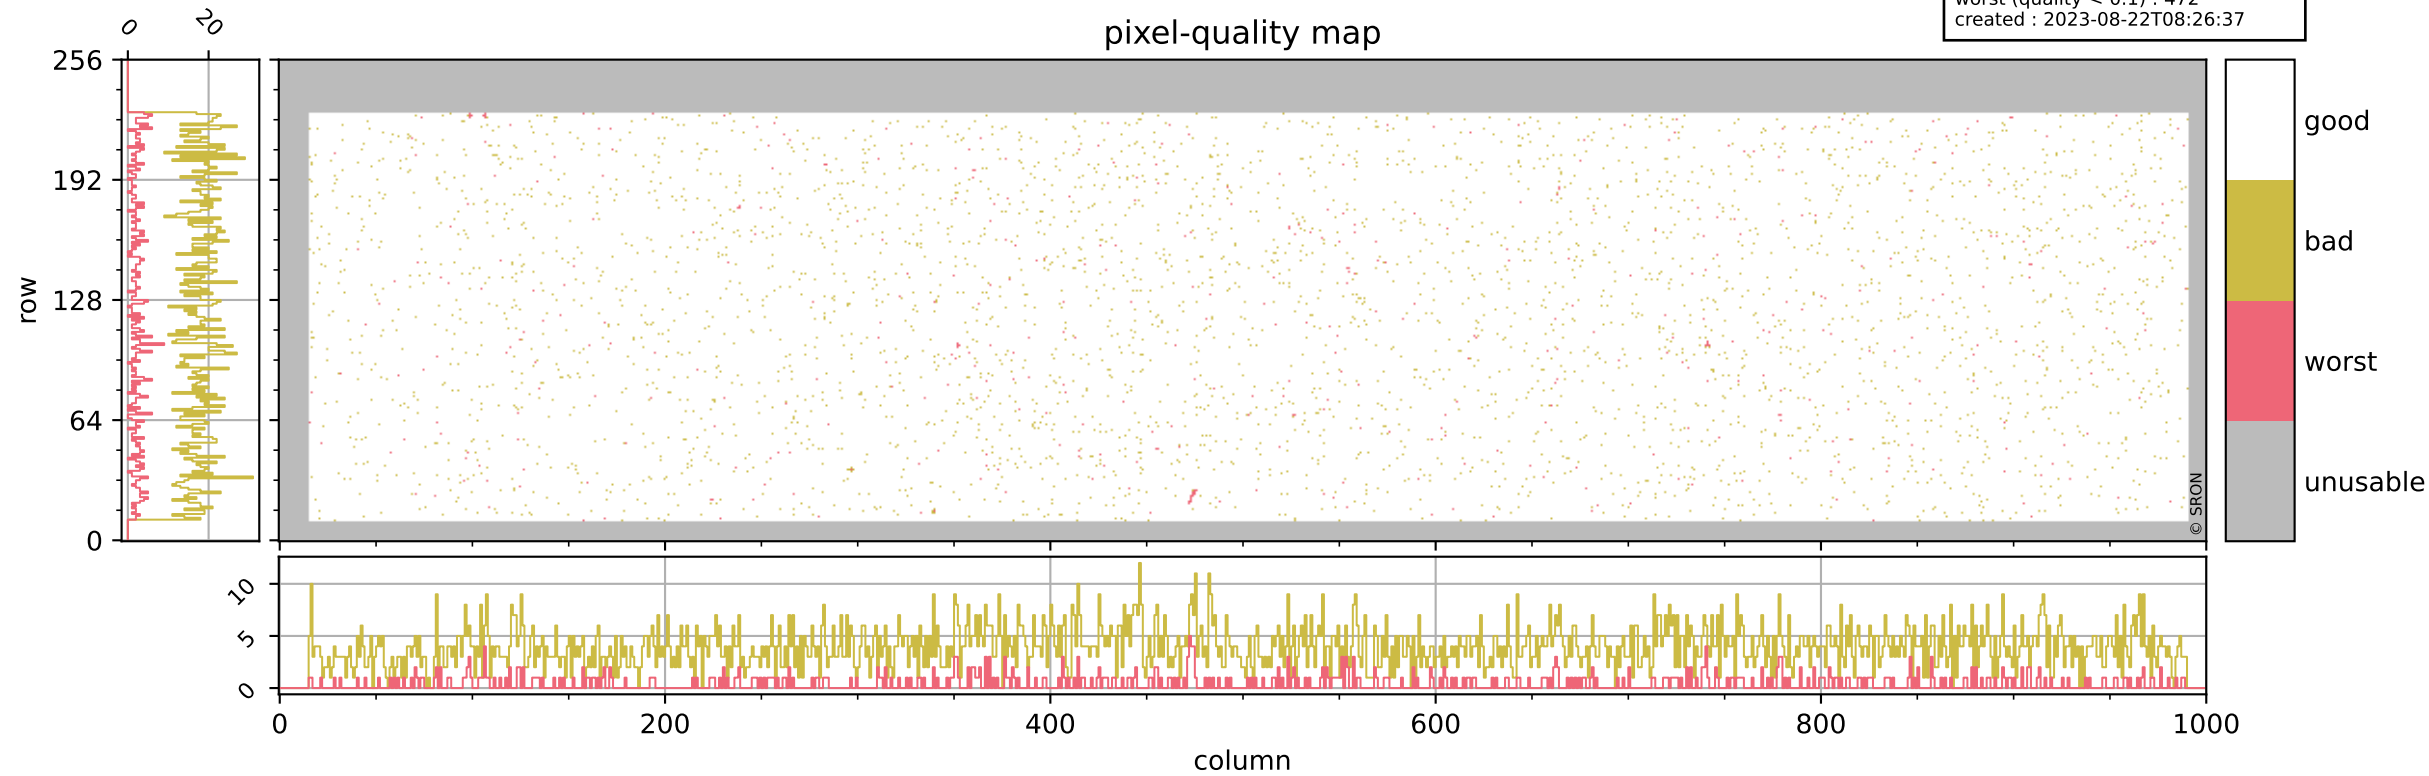

Tropomi SWIR pixel quality (official)

orbits : 19 in [20437, 20482]
coverage : 2021-09-23 / 2021-09-26
bad (quality < 0.8) : 3894
worst (quality < 0.1) : 472
created : 2023-08-22T08:26:37

pixel-quality map

Tropomi SWIR pixel quality (official)

orbits : 19 in [20437, 20482]
coverage : 2021-09-23 / 2021-09-26
bad (quality < 0.8) : 295
worst (quality < 0.1) : 115
created : 2023-08-22T08:26:37

pixel-quality map (dark)

Tropomi SWIR pixel quality (official)

orbits : 19 in [20437, 20482]
coverage : 2021-09-23 / 2021-09-26
bad (quality < 0.8) : 3643
worst (quality < 0.1) : 394
created : 2023-08-22T08:26:38

pixel-quality map (noise average)

Tropomi SWIR pixel quality (official)

orbits : 19 in [20437, 20482]
coverage : 2021-09-23 / 2021-09-26
to good : 363
good to bad : 1746
to worst : 261
created : 2023-08-22T08:26:38

total quality compared with SWIR pixel-quality CKD