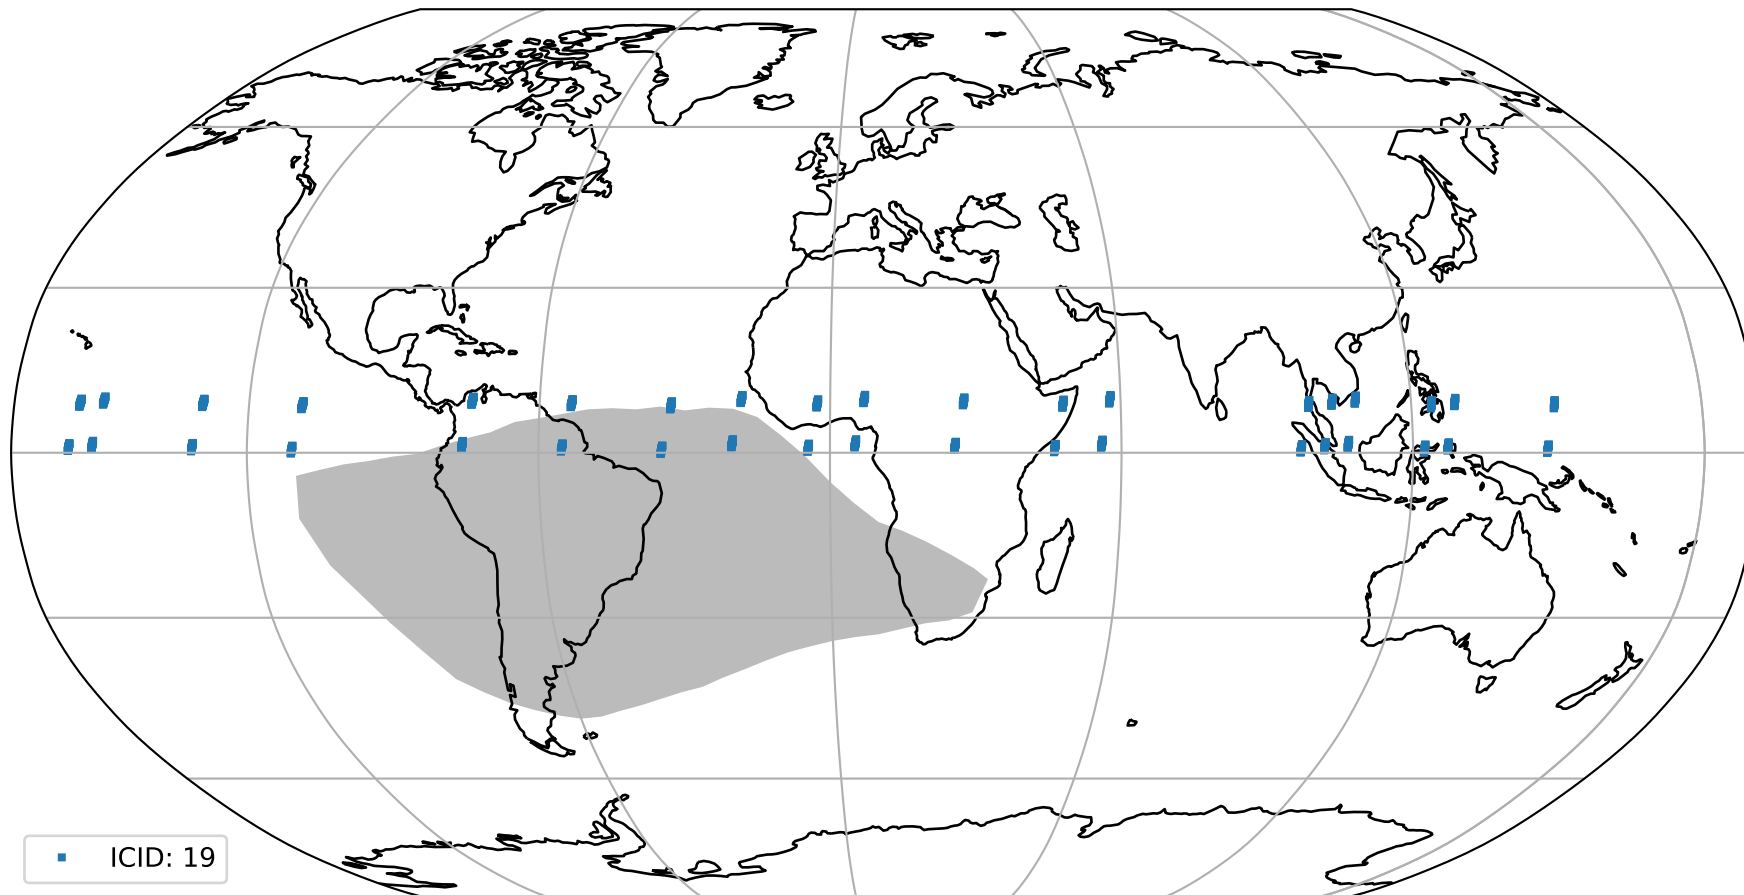

Tropomi SWIR pixel quality (official)

orbits : 19 in [20437, 20482]
coverage : 2021-09-23 / 2021-09-26
to good : 363
good to bad : 1746
to worst : 261
created : 2023-08-22T08:26:38

total quality compared with SWIR pixel-quality CKD

Tropomi SWIR pixel quality (official)

orbits : 19 in [20437, 20482]
coverage : 2021-09-23 / 2021-09-26
created : 2023-08-22T08:26:38

Histograms of pixel-quality

Tropomi SWIR pixel quality (official) ground-tracks of Sentinel-5P

orbits : 19 in [20437, 20482]
coverage : 2021-09-23 / 2021-09-26
created : 2023-08-22T08:26:38

Tropomi SWIR pixel quality (official)

orbits : [2827, 20482]
coverage : 2018-04-30 / 2021-09-26
created : 2023-08-22T08:26:39