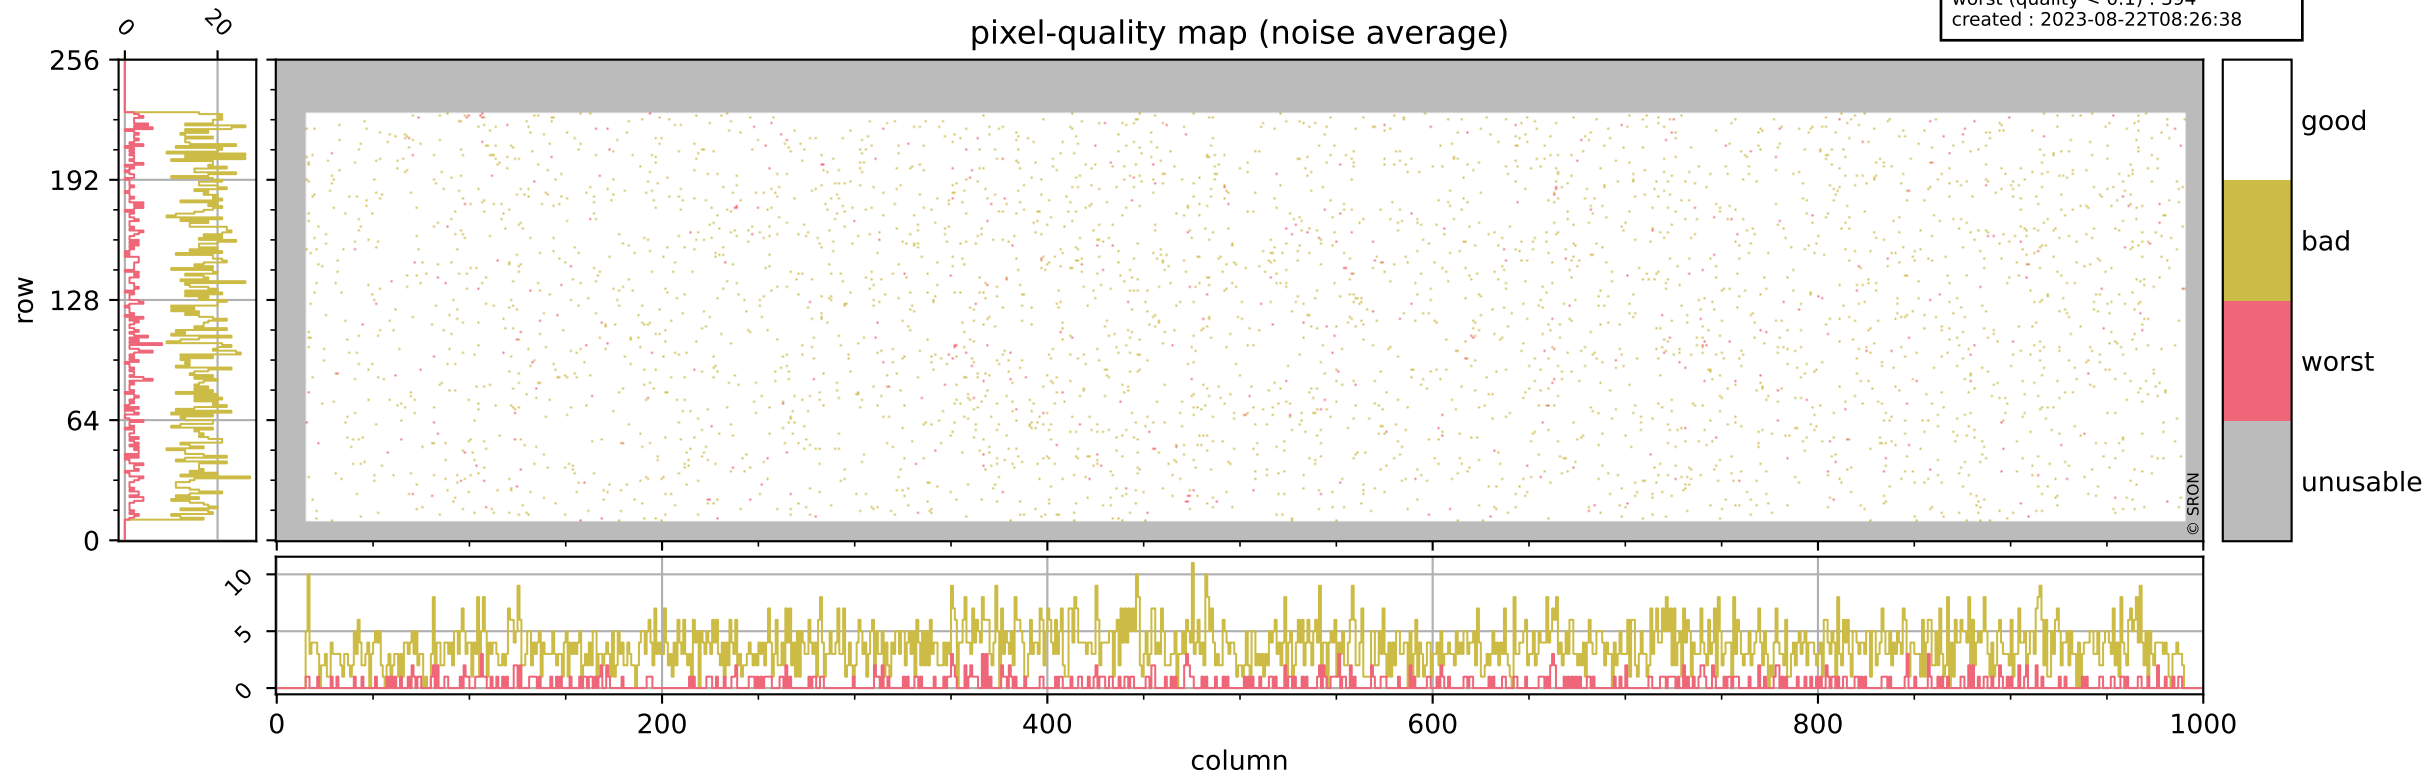

Tropomi SWIR pixel quality (official)

orbits : 19 in [20437, 20482]
coverage : 2021-09-23 / 2021-09-26
bad (quality < 0.8) : 295
worst (quality < 0.1) : 115
created : 2023-08-22T08:26:37

pixel-quality map (dark)

Tropomi SWIR pixel quality (official)

orbits : 19 in [20437, 20482]
coverage : 2021-09-23 / 2021-09-26
bad (quality < 0.8) : 3643
worst (quality < 0.1) : 394
created : 2023-08-22T08:26:38

pixel-quality map (noise average)

Tropomi SWIR pixel quality (official)

orbits : 19 in [20437, 20482]
coverage : 2021-09-23 / 2021-09-26
to good : 363
good to bad : 1746
to worst : 261
created : 2023-08-22T08:26:38

total quality compared with SWIR pixel-quality CKD

Tropomi SWIR pixel quality (official)

orbits : 19 in [20437, 20482]
coverage : 2021-09-23 / 2021-09-26
created : 2023-08-22T08:26:38

Histograms of pixel-quality

Tropomi SWIR pixel quality (official) ground-tracks of Sentinel-5P