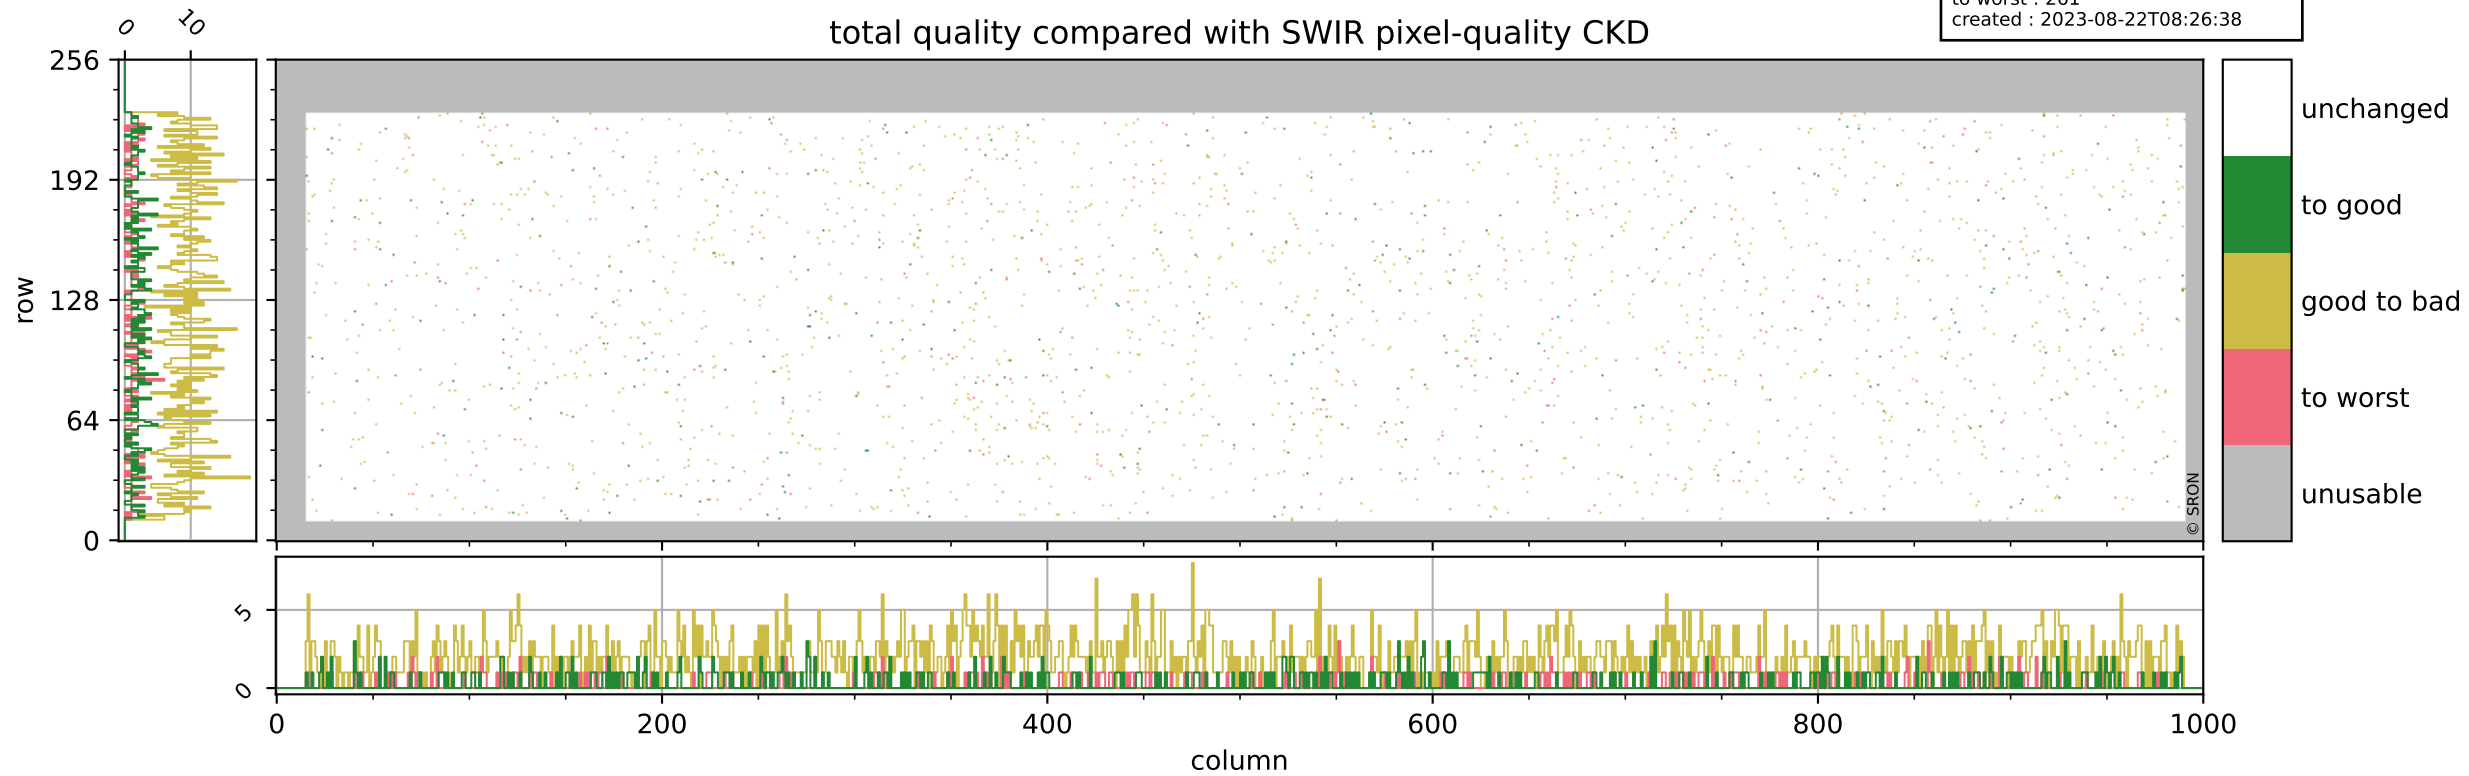

Tropomi SWIR pixel quality (official)

orbits : 19 in [20437, 20482]
coverage : 2021-09-23 / 2021-09-26
bad (quality < 0.8) : 3643
worst (quality < 0.1) : 394
created : 2023-08-22T08:26:38

pixel-quality map (noise average)

Tropomi SWIR pixel quality (official)

orbits : 19 in [20437, 20482]
coverage : 2021-09-23 / 2021-09-26
to good : 363
good to bad : 1746
to worst : 261
created : 2023-08-22T08:26:38

total quality compared with SWIR pixel-quality CKD

Tropomi SWIR pixel quality (official)

orbits : 19 in [20437, 20482]
coverage : 2021-09-23 / 2021-09-26
created : 2023-08-22T08:26:38

Histograms of pixel-quality

Tropomi SWIR pixel quality (official) ground-tracks of Sentinel-5P

orbits : 19 in [20437, 20482]
coverage : 2021-09-23 / 2021-09-26
created : 2023-08-22T08:26:38

Tropomi SWIR pixel quality (official)

orbits : [2827, 20482]
coverage : 2018-04-30 / 2021-09-26
created : 2023-08-22T08:26:39