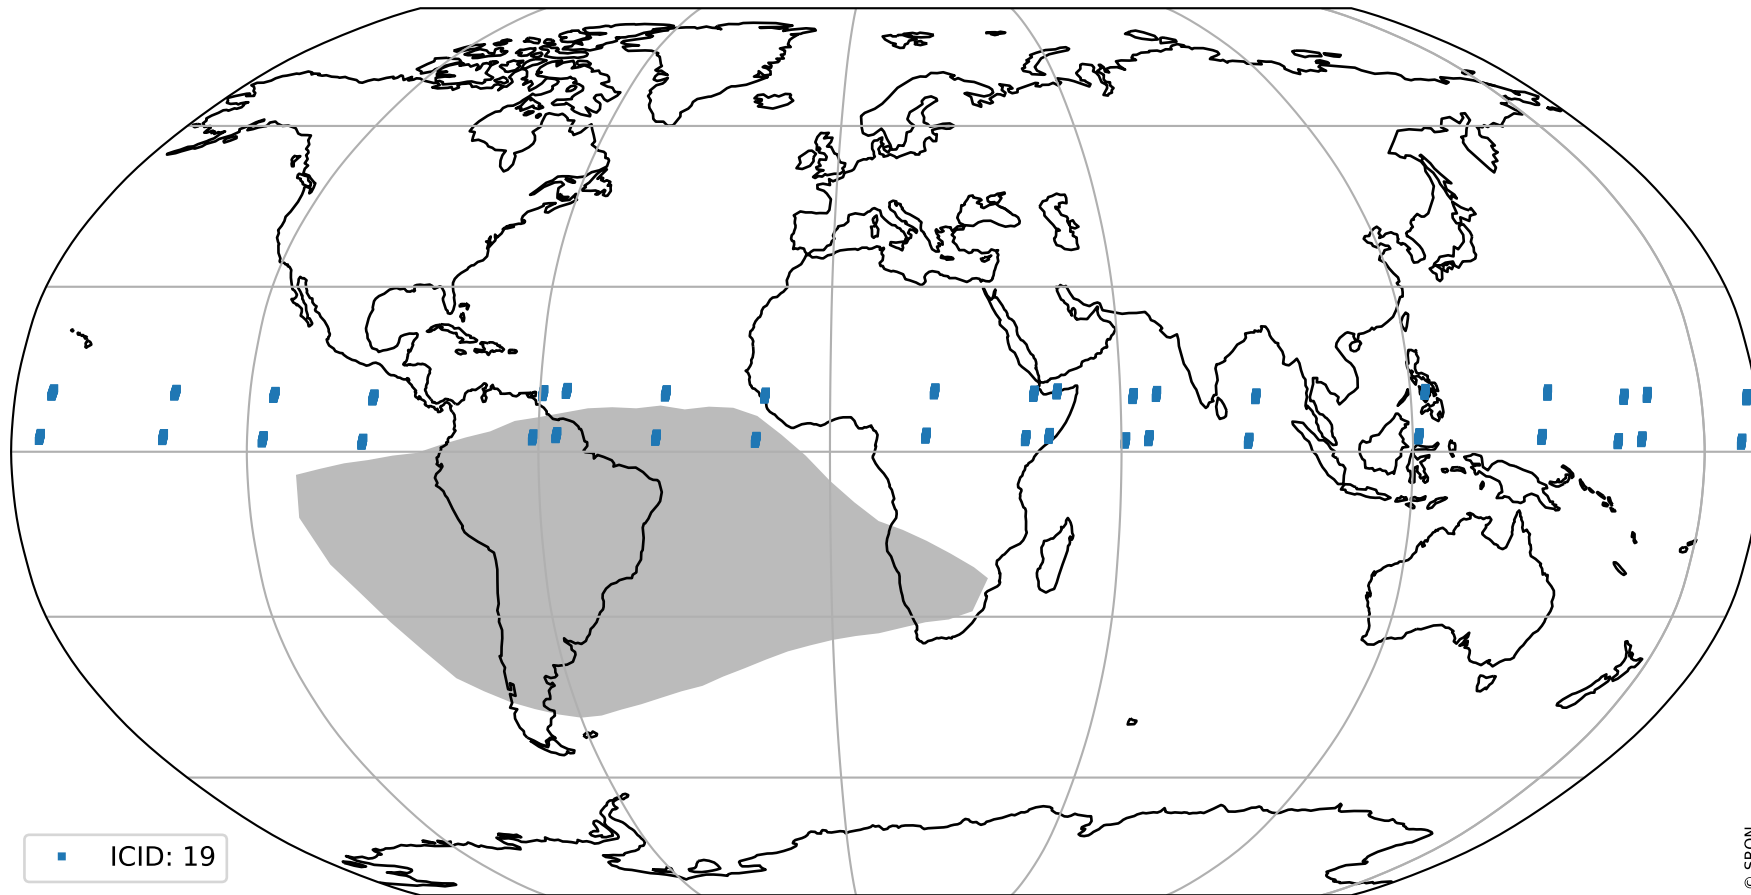

Tropomi SWIR pixel quality (official)

orbits : 19 in [20482, 20527]
coverage : 2021-09-26 / 2021-09-29
to good : 355
good to bad : 1712
to worst : 249
created : 2023-08-22T08:26:45

total quality compared with SWIR pixel-quality CKD

Tropomi SWIR pixel quality (official)

orbits : 19 in [20482, 20527]
coverage : 2021-09-26 / 2021-09-29
created : 2023-08-22T08:26:45

Histograms of pixel-quality

Tropomi SWIR pixel quality (official) ground-tracks of Sentinel-5P

orbits : 19 in [20482, 20527]
coverage : 2021-09-26 / 2021-09-29
created : 2023-08-22T08:26:46

Tropomi SWIR pixel quality (official)

orbits : [2827, 20527]
coverage : 2018-04-30 / 2021-09-29
created : 2023-08-22T08:26:46