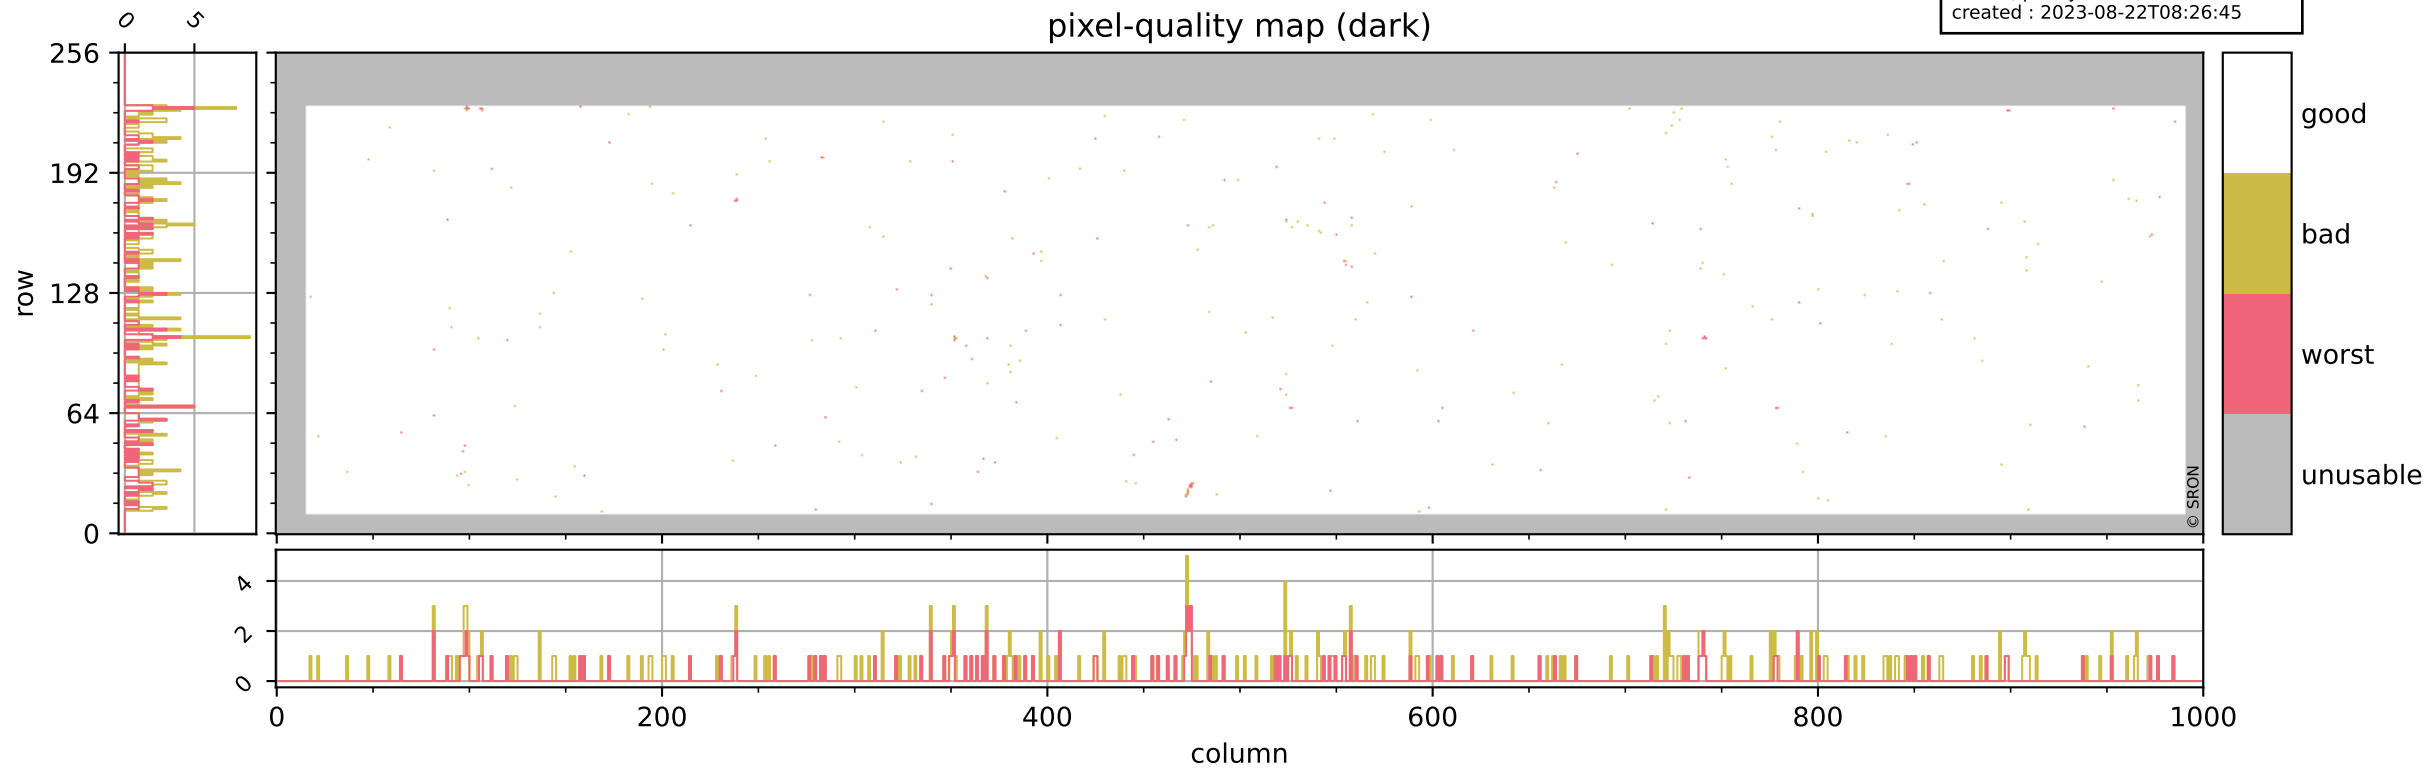

Tropomi SWIR pixel quality (official)

orbits : 19 in [20482, 20527]
coverage : 2021-09-26 / 2021-09-29
bad (quality < 0.8) : 3853
worst (quality < 0.1) : 457
created : 2023-08-22T08:26:44

pixel-quality map

Tropomi SWIR pixel quality (official)

orbits : 19 in [20482, 20527]
coverage : 2021-09-26 / 2021-09-29
bad (quality < 0.8) : 293
worst (quality < 0.1) : 115
created : 2023-08-22T08:26:45

pixel-quality map (dark)

Tropomi SWIR pixel quality (official)

orbits : 19 in [20482, 20527]
coverage : 2021-09-26 / 2021-09-29
bad (quality < 0.8) : 3597
worst (quality < 0.1) : 377
created : 2023-08-22T08:26:45

pixel-quality map (noise average)

Tropomi SWIR pixel quality (official)

orbits : 19 in [20482, 20527]
coverage : 2021-09-26 / 2021-09-29
to good : 355
good to bad : 1712
to worst : 249
created : 2023-08-22T08:26:45

total quality compared with SWIR pixel-quality CKD