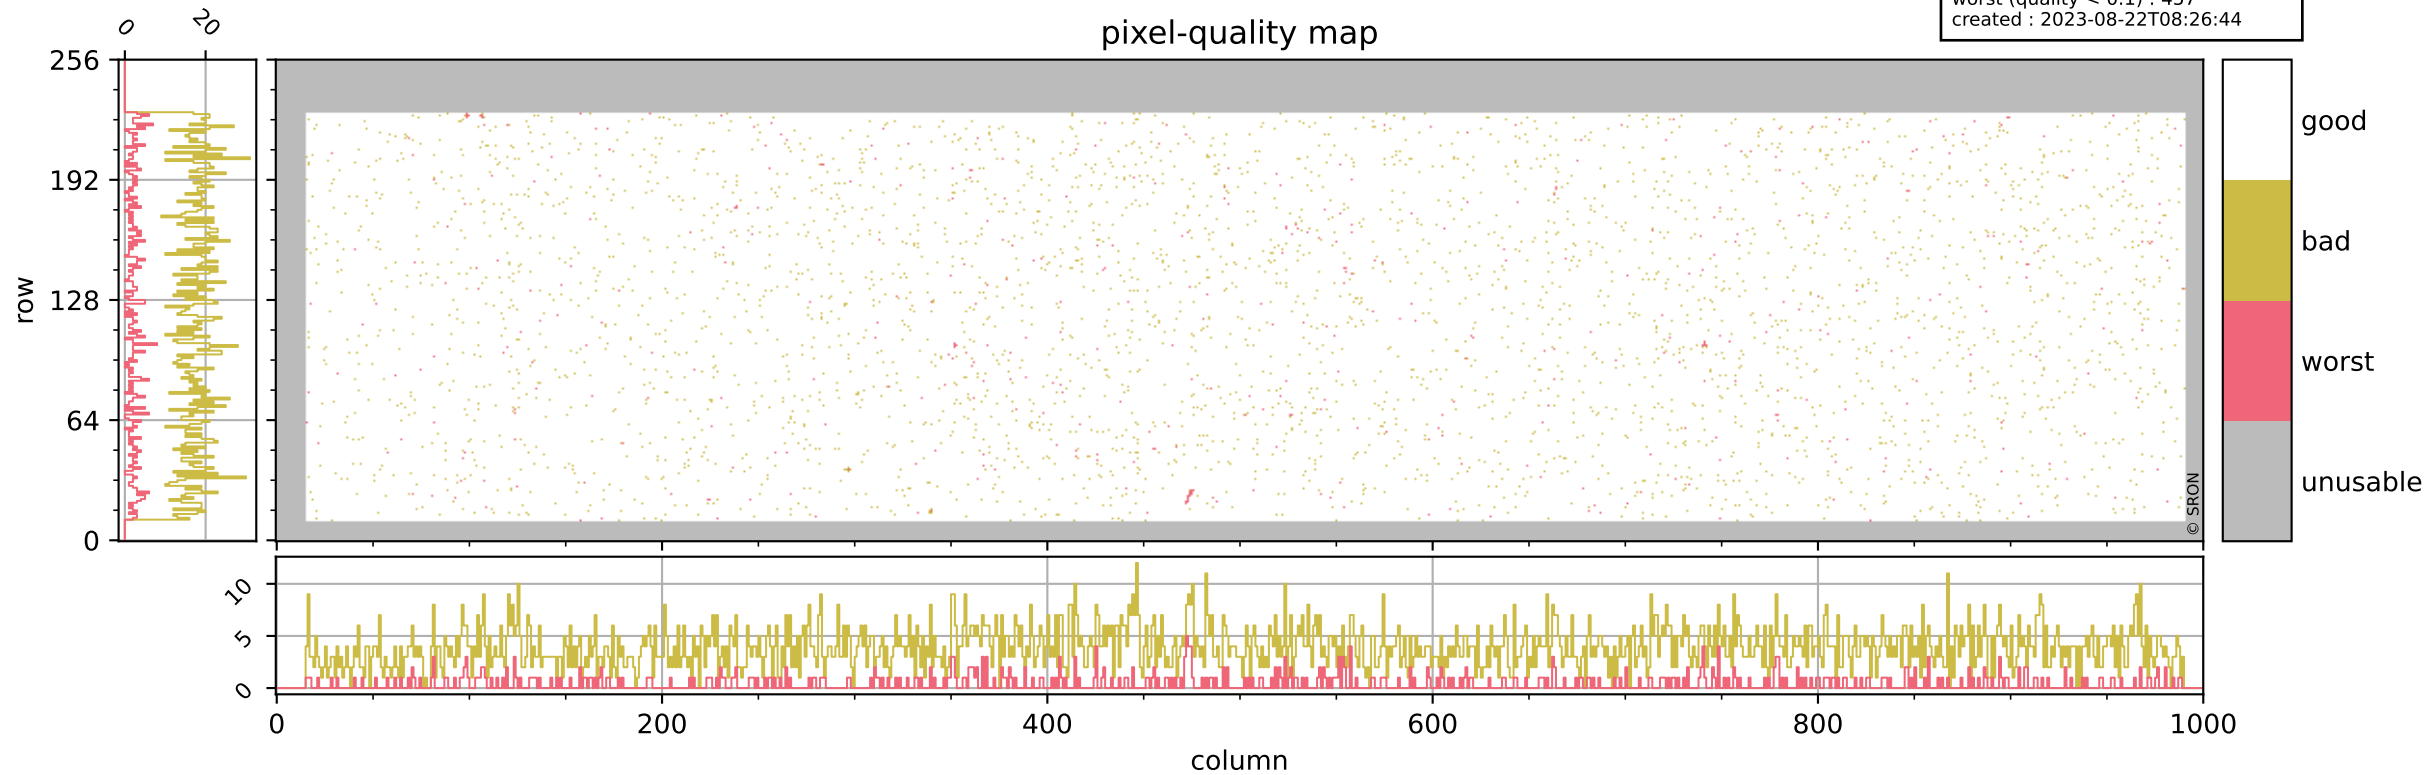

Tropomi SWIR pixel quality (official)

orbits : 19 in [20482, 20527]
coverage : 2021-09-26 / 2021-09-29
bad (quality < 0.8) : 3853
worst (quality < 0.1) : 457
created : 2023-08-22T08:26:44

pixel-quality map

Tropomi SWIR pixel quality (official)

orbits : 19 in [20482, 20527]
coverage : 2021-09-26 / 2021-09-29
bad (quality < 0.8) : 293
worst (quality < 0.1) : 115
created : 2023-08-22T08:26:45

pixel-quality map (dark)

Tropomi SWIR pixel quality (official)

orbits : 19 in [20482, 20527]
coverage : 2021-09-26 / 2021-09-29
bad (quality < 0.8) : 3597
worst (quality < 0.1) : 377
created : 2023-08-22T08:26:45

pixel-quality map (noise average)

Tropomi SWIR pixel quality (official)

orbits : 19 in [20482, 20527]
coverage : 2021-09-26 / 2021-09-29
to good : 355
good to bad : 1712
to worst : 249
created : 2023-08-22T08:26:45

total quality compared with SWIR pixel-quality CKD