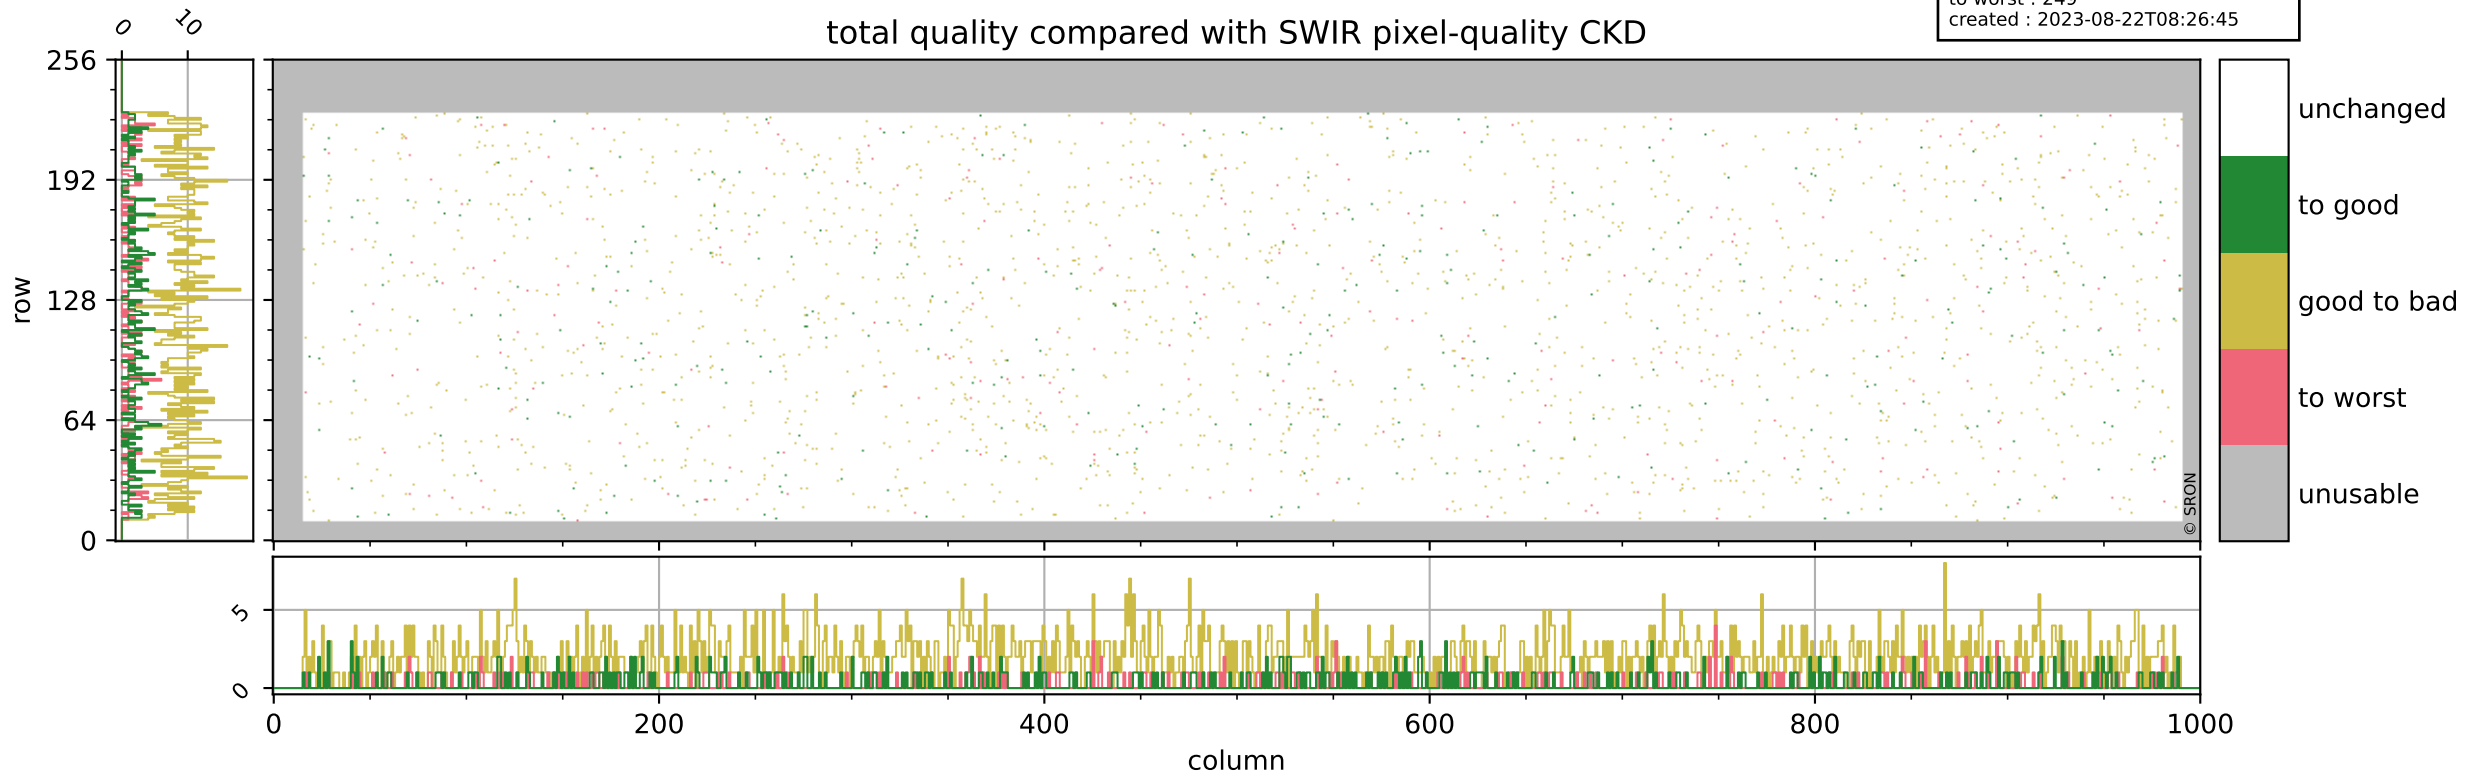

Tropomi SWIR pixel quality (official)

orbits : 19 in [20482, 20527]
coverage : 2021-09-26 / 2021-09-29
bad (quality < 0.8) : 293
worst (quality < 0.1) : 115
created : 2023-08-22T08:26:45

pixel-quality map (dark)

Tropomi SWIR pixel quality (official)

orbits : 19 in [20482, 20527]
coverage : 2021-09-26 / 2021-09-29
bad (quality < 0.8) : 3597
worst (quality < 0.1) : 377
created : 2023-08-22T08:26:45

pixel-quality map (noise average)

Tropomi SWIR pixel quality (official)

orbits : 19 in [20482, 20527]
coverage : 2021-09-26 / 2021-09-29
to good : 355
good to bad : 1712
to worst : 249
created : 2023-08-22T08:26:45

total quality compared with SWIR pixel-quality CKD

Tropomi SWIR pixel quality (official)

orbits : 19 in [20482, 20527]
coverage : 2021-09-26 / 2021-09-29
created : 2023-08-22T08:26:45

Histograms of pixel-quality

Tropomi SWIR pixel quality (official) ground-tracks of Sentinel-5P