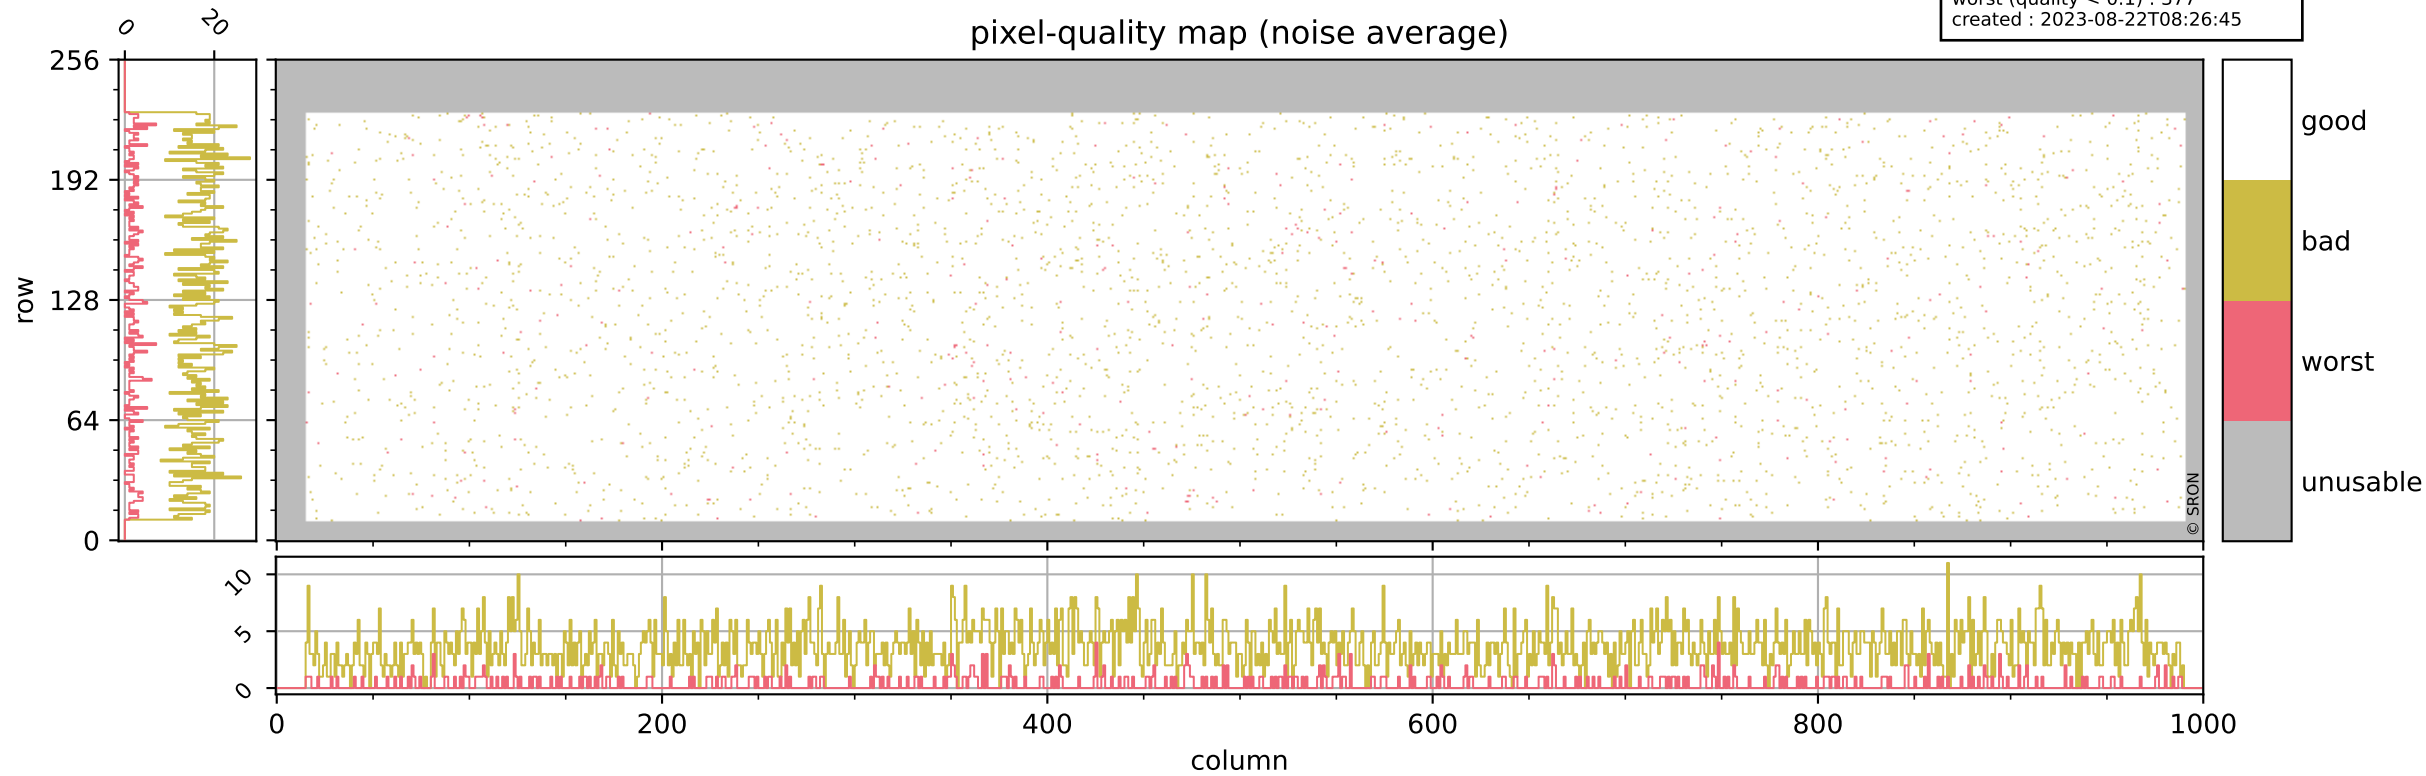

Tropomi SWIR pixel quality (official)

orbits : 19 in [20482, 20527]
coverage : 2021-09-26 / 2021-09-29
bad (quality < 0.8) : 293
worst (quality < 0.1) : 115
created : 2023-08-22T08:26:45

pixel-quality map (dark)

Tropomi SWIR pixel quality (official)

orbits : 19 in [20482, 20527]
coverage : 2021-09-26 / 2021-09-29
bad (quality < 0.8) : 3597
worst (quality < 0.1) : 377
created : 2023-08-22T08:26:45

pixel-quality map (noise average)

Tropomi SWIR pixel quality (official)

orbits : 19 in [20482, 20527]
coverage : 2021-09-26 / 2021-09-29
to good : 355
good to bad : 1712
to worst : 249
created : 2023-08-22T08:26:45

total quality compared with SWIR pixel-quality CKD

Tropomi SWIR pixel quality (official)

orbits : 19 in [20482, 20527]
coverage : 2021-09-26 / 2021-09-29
created : 2023-08-22T08:26:45

Histograms of pixel-quality

Tropomi SWIR pixel quality (official) ground-tracks of Sentinel-5P