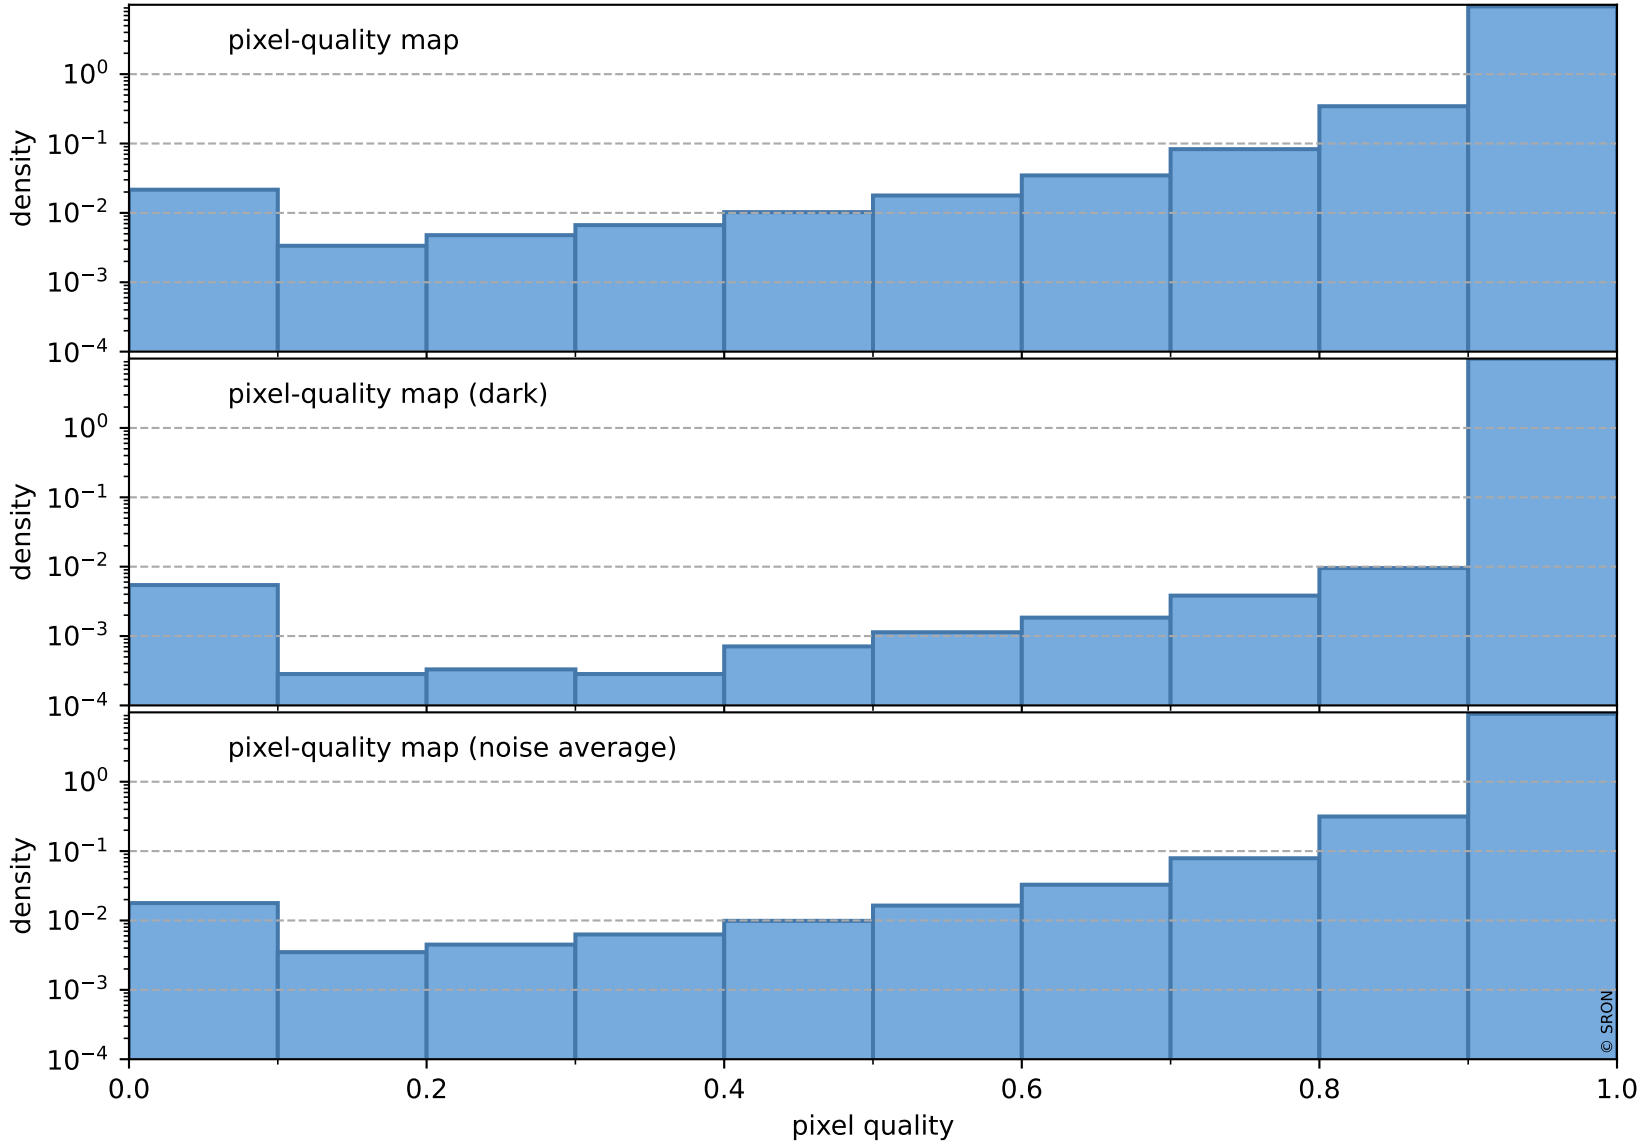

Tropomi SWIR pixel quality (official)

orbits : 19 in [20482, 20527]
coverage : 2021-09-26 / 2021-09-29
to good : 355
good to bad : 1712
to worst : 249
created : 2023-08-22T08:26:45

total quality compared with SWIR pixel-quality CKD

Tropomi SWIR pixel quality (official)

orbits : 19 in [20482, 20527]
coverage : 2021-09-26 / 2021-09-29
created : 2023-08-22T08:26:45

Histograms of pixel-quality

Tropomi SWIR pixel quality (official) ground-tracks of Sentinel-5P

orbits : 19 in [20482, 20527]
coverage : 2021-09-26 / 2021-09-29
created : 2023-08-22T08:26:46

Tropomi SWIR pixel quality (official)

orbits : [2827, 20527]
coverage : 2018-04-30 / 2021-09-29
created : 2023-08-22T08:26:46