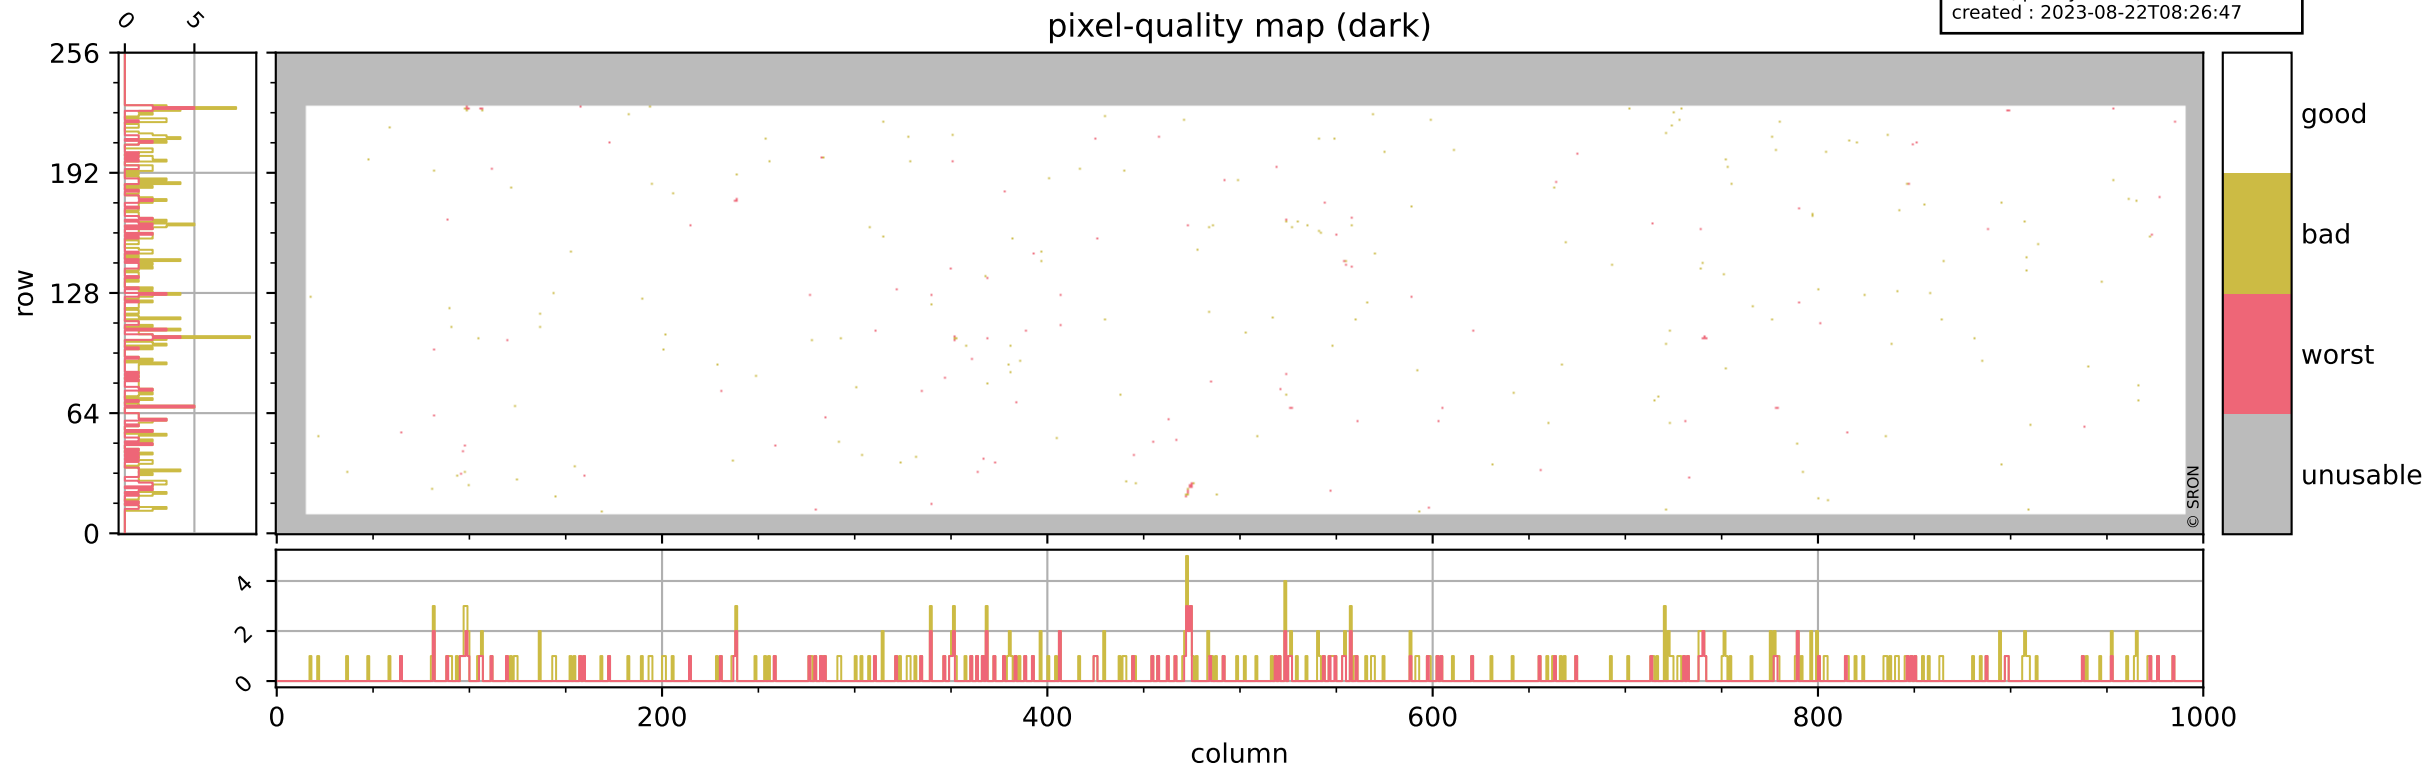

Tropomi SWIR pixel quality (official)

orbits : 19 in [20497, 20542]
coverage : 2021-09-27 / 2021-09-30
bad (quality < 0.8) : 3841
worst (quality < 0.1) : 465
created : 2023-08-22T08:26:47

pixel-quality map

Tropomi SWIR pixel quality (official)

orbits : 19 in [20497, 20542]
coverage : 2021-09-27 / 2021-09-30
bad (quality < 0.8) : 295
worst (quality < 0.1) : 114
created : 2023-08-22T08:26:47

pixel-quality map (dark)

Tropomi SWIR pixel quality (official)

orbits : 19 in [20497, 20542]
coverage : 2021-09-27 / 2021-09-30
bad (quality < 0.8) : 3586
worst (quality < 0.1) : 384
created : 2023-08-22T08:26:47

pixel-quality map (noise average)

Tropomi SWIR pixel quality (official)

orbits : 19 in [20497, 20542]
coverage : 2021-09-27 / 2021-09-30
created : 2023-08-22T08:26:48

Histograms of pixel-quality

Tropomi SWIR pixel quality (official) ground-tracks of Sentinel-5P