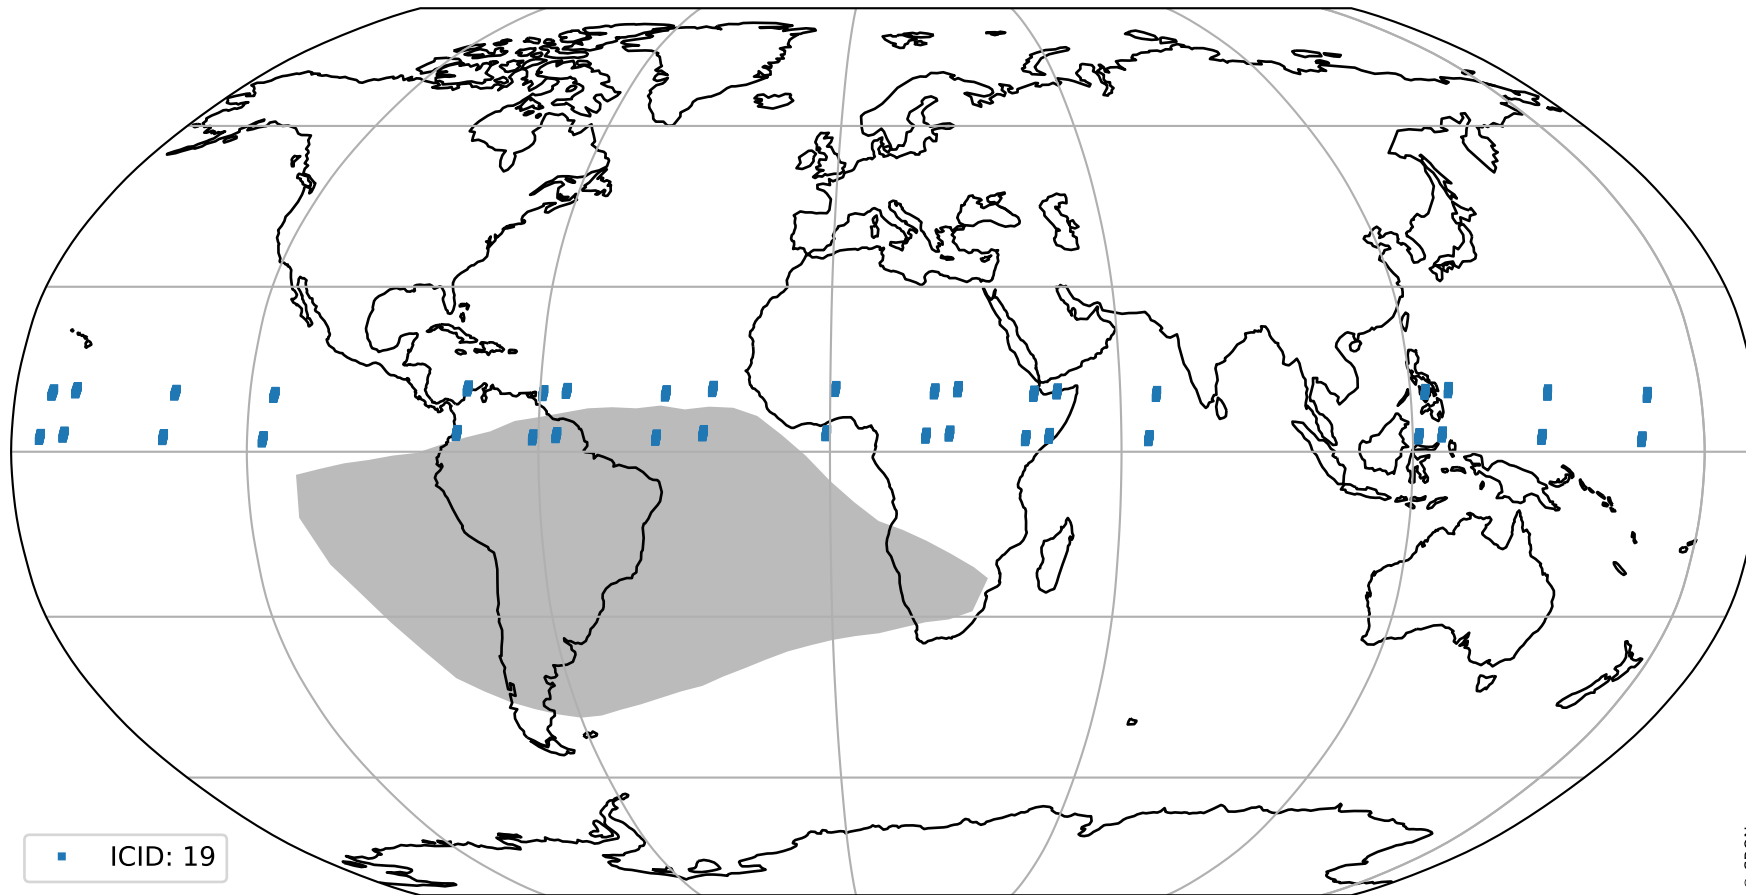

Tropomi SWIR pixel quality (official)

orbits : 19 in [20497, 20542]
coverage : 2021-09-27 / 2021-09-30
to good : 358
good to bad : 1696
to worst : 256
created : 2023-08-22T08:26:47

total quality compared with SWIR pixel-quality CKD

Tropomi SWIR pixel quality (official)

orbits : 19 in [20497, 20542]
coverage : 2021-09-27 / 2021-09-30
created : 2023-08-22T08:26:48

Histograms of pixel-quality

Tropomi SWIR pixel quality (official) ground-tracks of Sentinel-5P

orbits : 19 in [20497, 20542]
coverage : 2021-09-27 / 2021-09-30
created : 2023-08-22T08:26:48

Tropomi SWIR pixel quality (official)

orbits : [2827, 20542]
coverage : 2018-04-30 / 2021-09-30
created : 2023-08-22T08:26:48