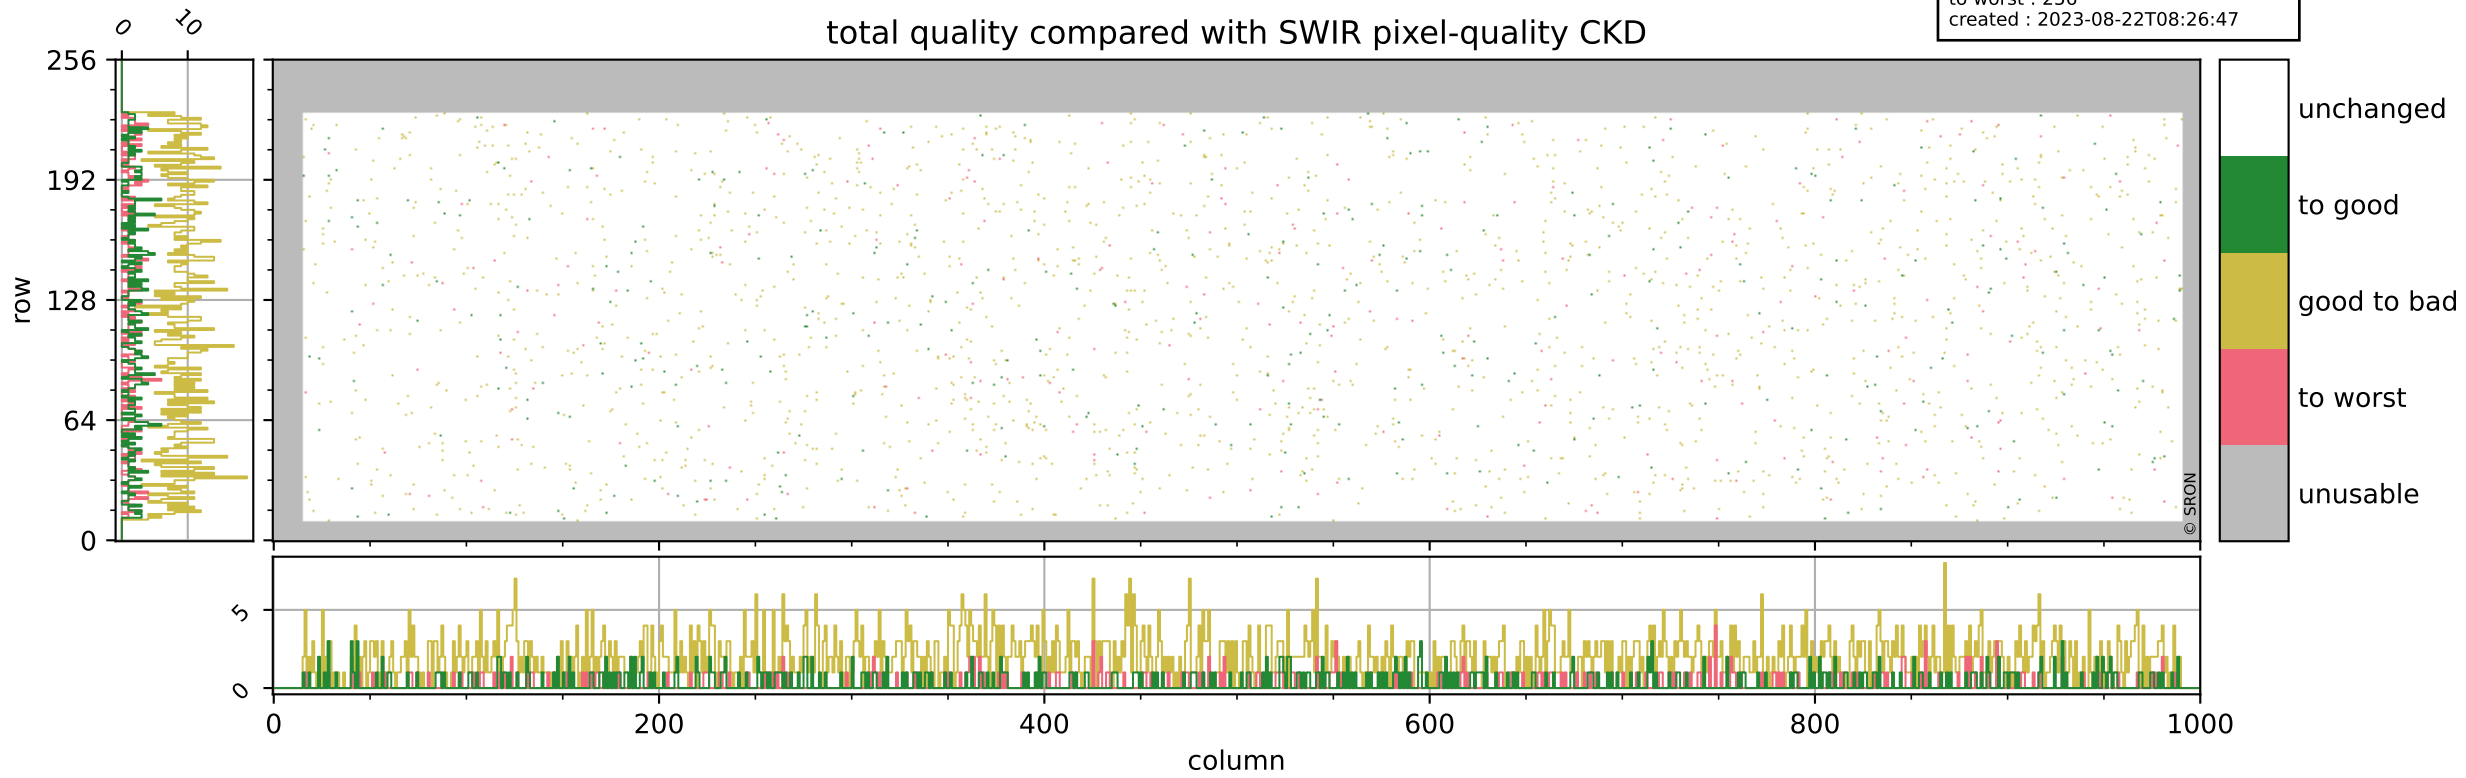

Tropomi SWIR pixel quality (official)

orbits : 19 in [20497, 20542]
coverage : 2021-09-27 / 2021-09-30
bad (quality < 0.8) : 295
worst (quality < 0.1) : 114
created : 2023-08-22T08:26:47

pixel-quality map (dark)

Tropomi SWIR pixel quality (official)

orbits : 19 in [20497, 20542]
coverage : 2021-09-27 / 2021-09-30
bad (quality < 0.8) : 3586
worst (quality < 0.1) : 384
created : 2023-08-22T08:26:47

pixel-quality map (noise average)

Tropomi SWIR pixel quality (official)

orbits : 19 in [20497, 20542]
coverage : 2021-09-27 / 2021-09-30
to good : 358
good to bad : 1696
to worst : 256
created : 2023-08-22T08:26:47

total quality compared with SWIR pixel-quality CKD

Tropomi SWIR pixel quality (official)

orbits : 19 in [20497, 20542]
coverage : 2021-09-27 / 2021-09-30
created : 2023-08-22T08:26:48

Histograms of pixel-quality

Tropomi SWIR pixel quality (official) ground-tracks of Sentinel-5P