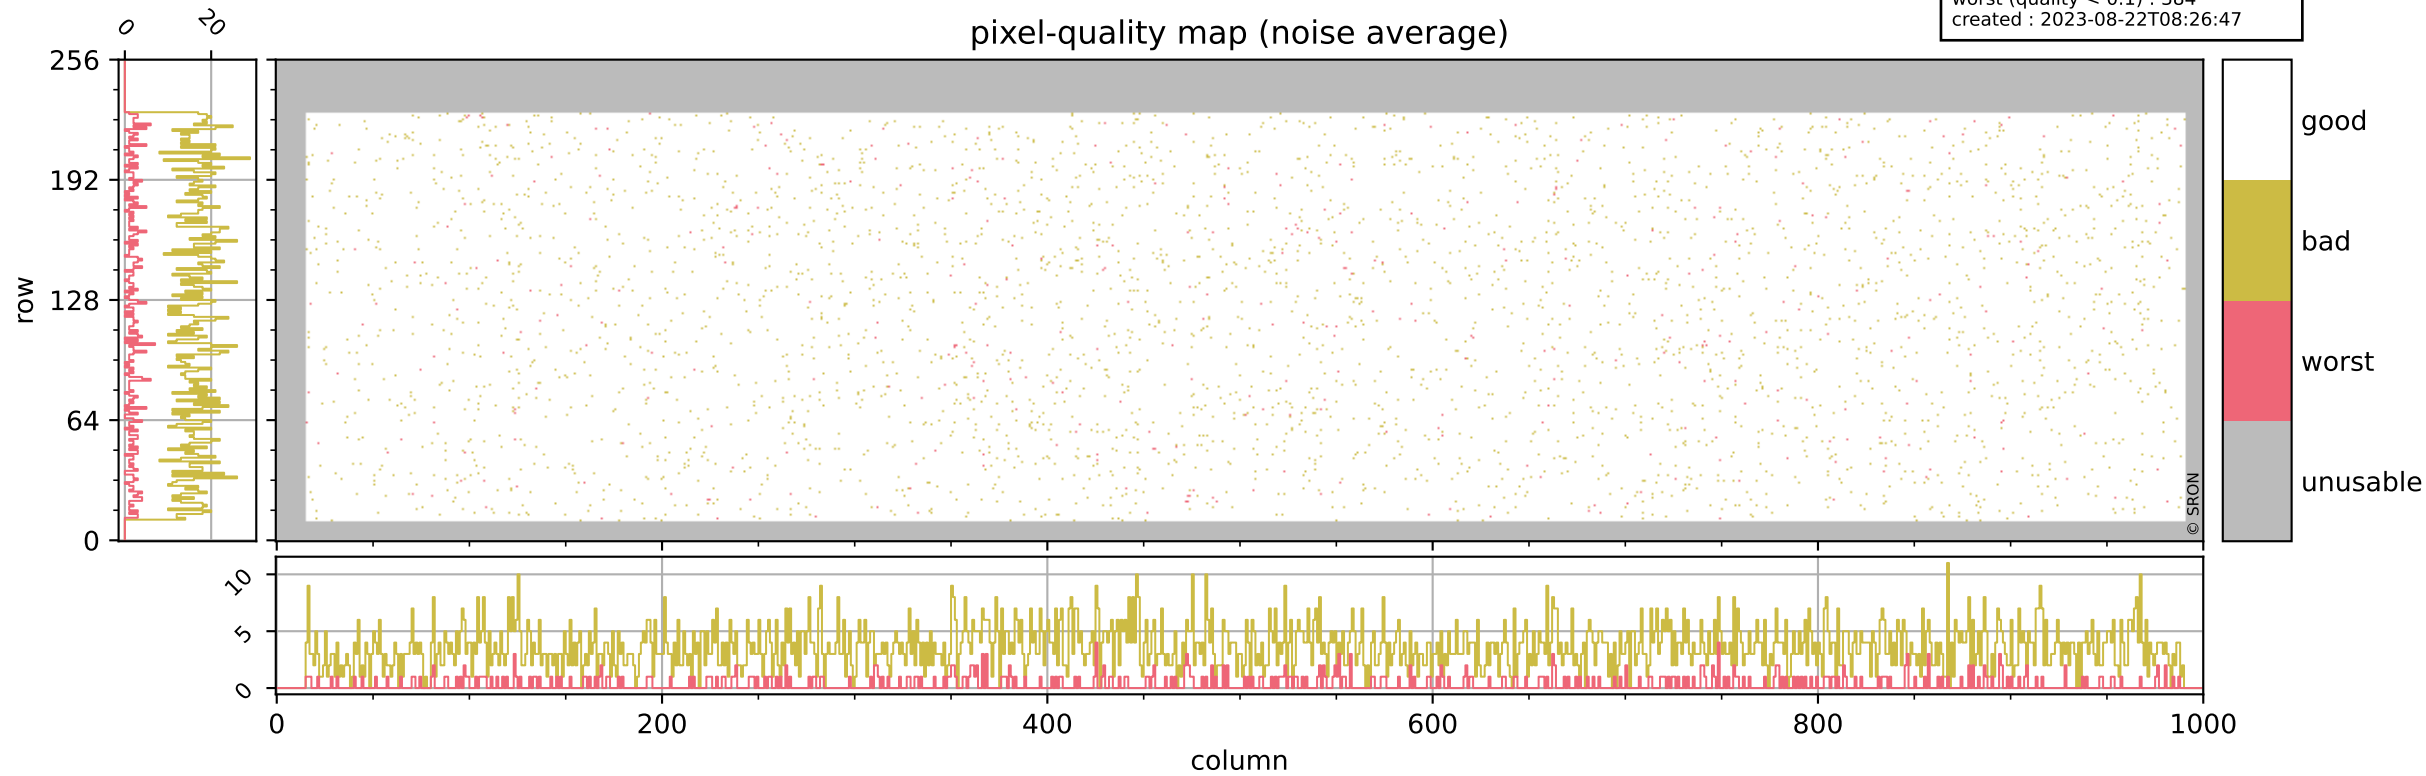

Tropomi SWIR pixel quality (official)

orbits : 19 in [20497, 20542]
coverage : 2021-09-27 / 2021-09-30
bad (quality < 0.8) : 295
worst (quality < 0.1) : 114
created : 2023-08-22T08:26:47

pixel-quality map (dark)

Tropomi SWIR pixel quality (official)

orbits : 19 in [20497, 20542]
coverage : 2021-09-27 / 2021-09-30
bad (quality < 0.8) : 3586
worst (quality < 0.1) : 384
created : 2023-08-22T08:26:47

pixel-quality map (noise average)

Tropomi SWIR pixel quality (official)

orbits : 19 in [20497, 20542]
coverage : 2021-09-27 / 2021-09-30
to good : 358
good to bad : 1696
to worst : 256
created : 2023-08-22T08:26:47

total quality compared with SWIR pixel-quality CKD

Tropomi SWIR pixel quality (official)

orbits : 19 in [20497, 20542]
coverage : 2021-09-27 / 2021-09-30
created : 2023-08-22T08:26:48

Histograms of pixel-quality

Tropomi SWIR pixel quality (official) ground-tracks of Sentinel-5P