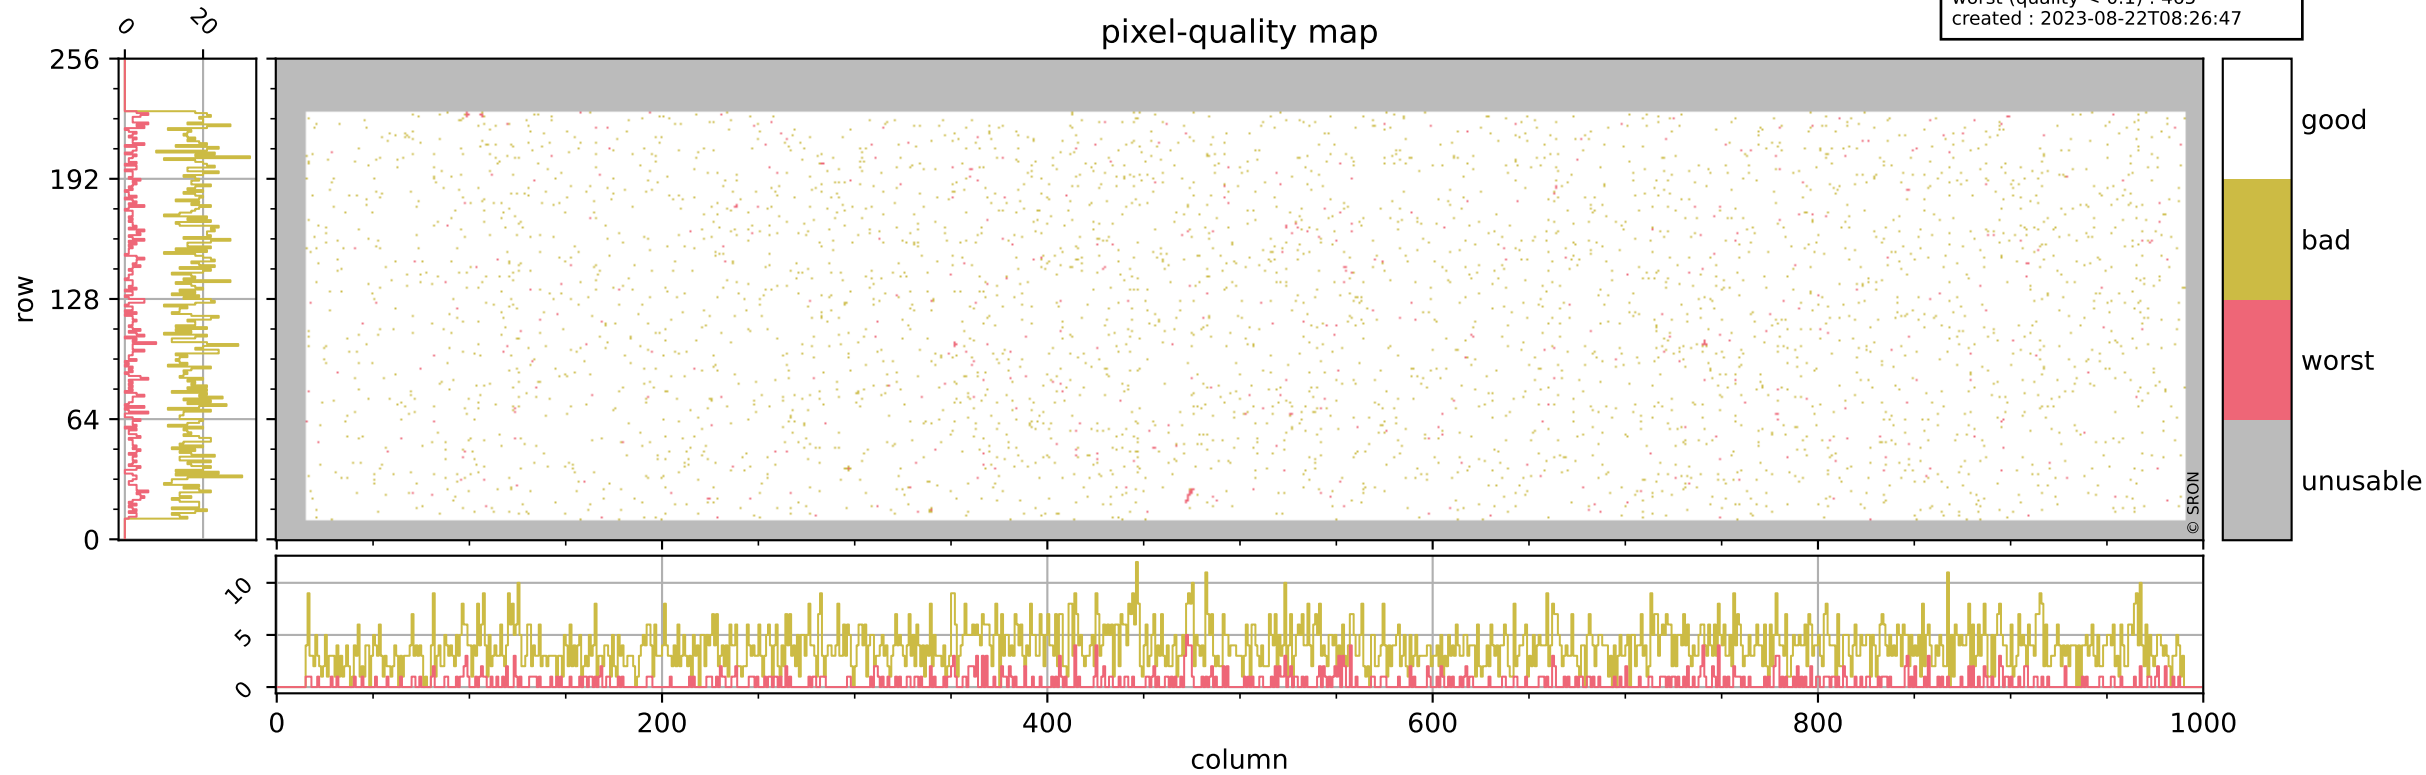

Tropomi SWIR pixel quality (official)

orbits : 19 in [20497, 20542]
coverage : 2021-09-27 / 2021-09-30
bad (quality < 0.8) : 3841
worst (quality < 0.1) : 465
created : 2023-08-22T08:26:47

pixel-quality map

Tropomi SWIR pixel quality (official)

orbits : 19 in [20497, 20542]
coverage : 2021-09-27 / 2021-09-30
bad (quality < 0.8) : 295
worst (quality < 0.1) : 114
created : 2023-08-22T08:26:47

pixel-quality map (dark)

Tropomi SWIR pixel quality (official)

orbits : 19 in [20497, 20542]
coverage : 2021-09-27 / 2021-09-30
bad (quality < 0.8) : 3586
worst (quality < 0.1) : 384
created : 2023-08-22T08:26:47

pixel-quality map (noise average)

Tropomi SWIR pixel quality (official)

orbits : 19 in [20497, 20542]
coverage : 2021-09-27 / 2021-09-30
created : 2023-08-22T08:26:48

Histograms of pixel-quality

Tropomi SWIR pixel quality (official) ground-tracks of Sentinel-5P