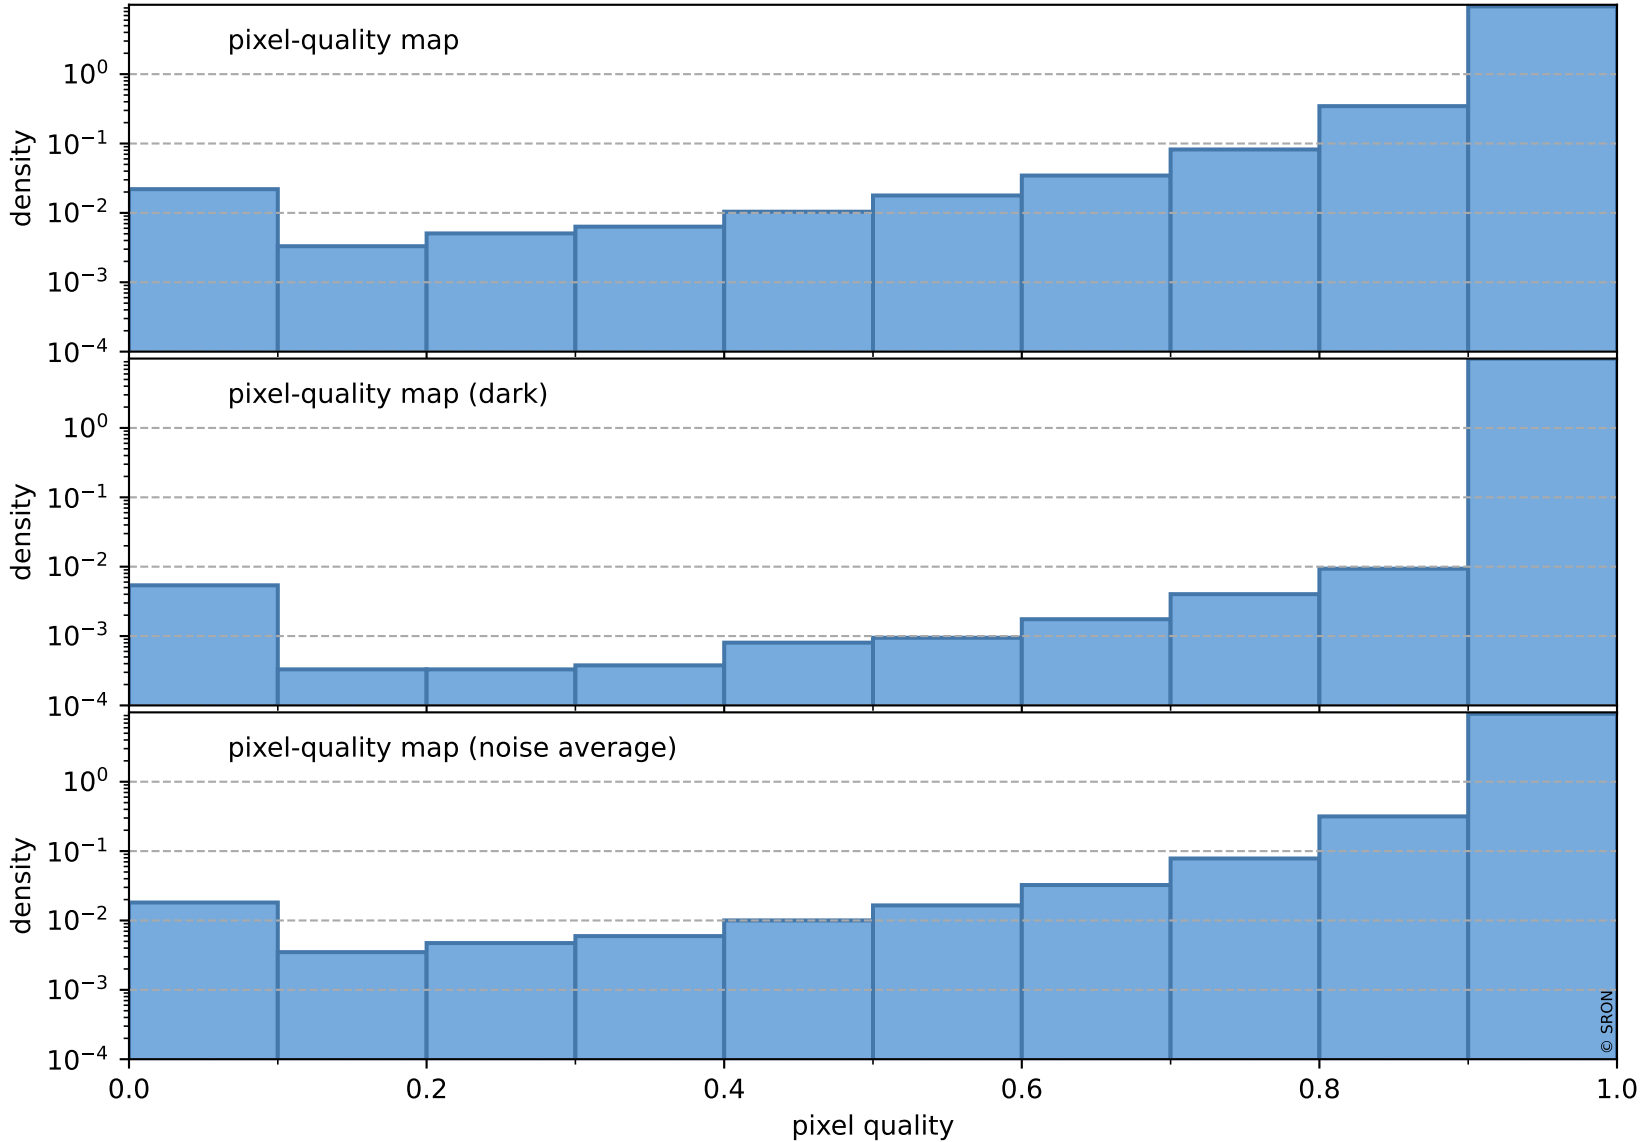

Tropomi SWIR pixel quality (official)

orbits : 19 in [20497, 20542]
coverage : 2021-09-27 / 2021-09-30
to good : 358
good to bad : 1696
to worst : 256
created : 2023-08-22T08:26:47

total quality compared with SWIR pixel-quality CKD

Tropomi SWIR pixel quality (official)

orbits : 19 in [20497, 20542]
coverage : 2021-09-27 / 2021-09-30
created : 2023-08-22T08:26:48

Histograms of pixel-quality

Tropomi SWIR pixel quality (official) ground-tracks of Sentinel-5P

orbits : 19 in [20497, 20542]
coverage : 2021-09-27 / 2021-09-30
created : 2023-08-22T08:26:48

Tropomi SWIR pixel quality (official)

orbits : [2827, 20542]
coverage : 2018-04-30 / 2021-09-30
created : 2023-08-22T08:26:48