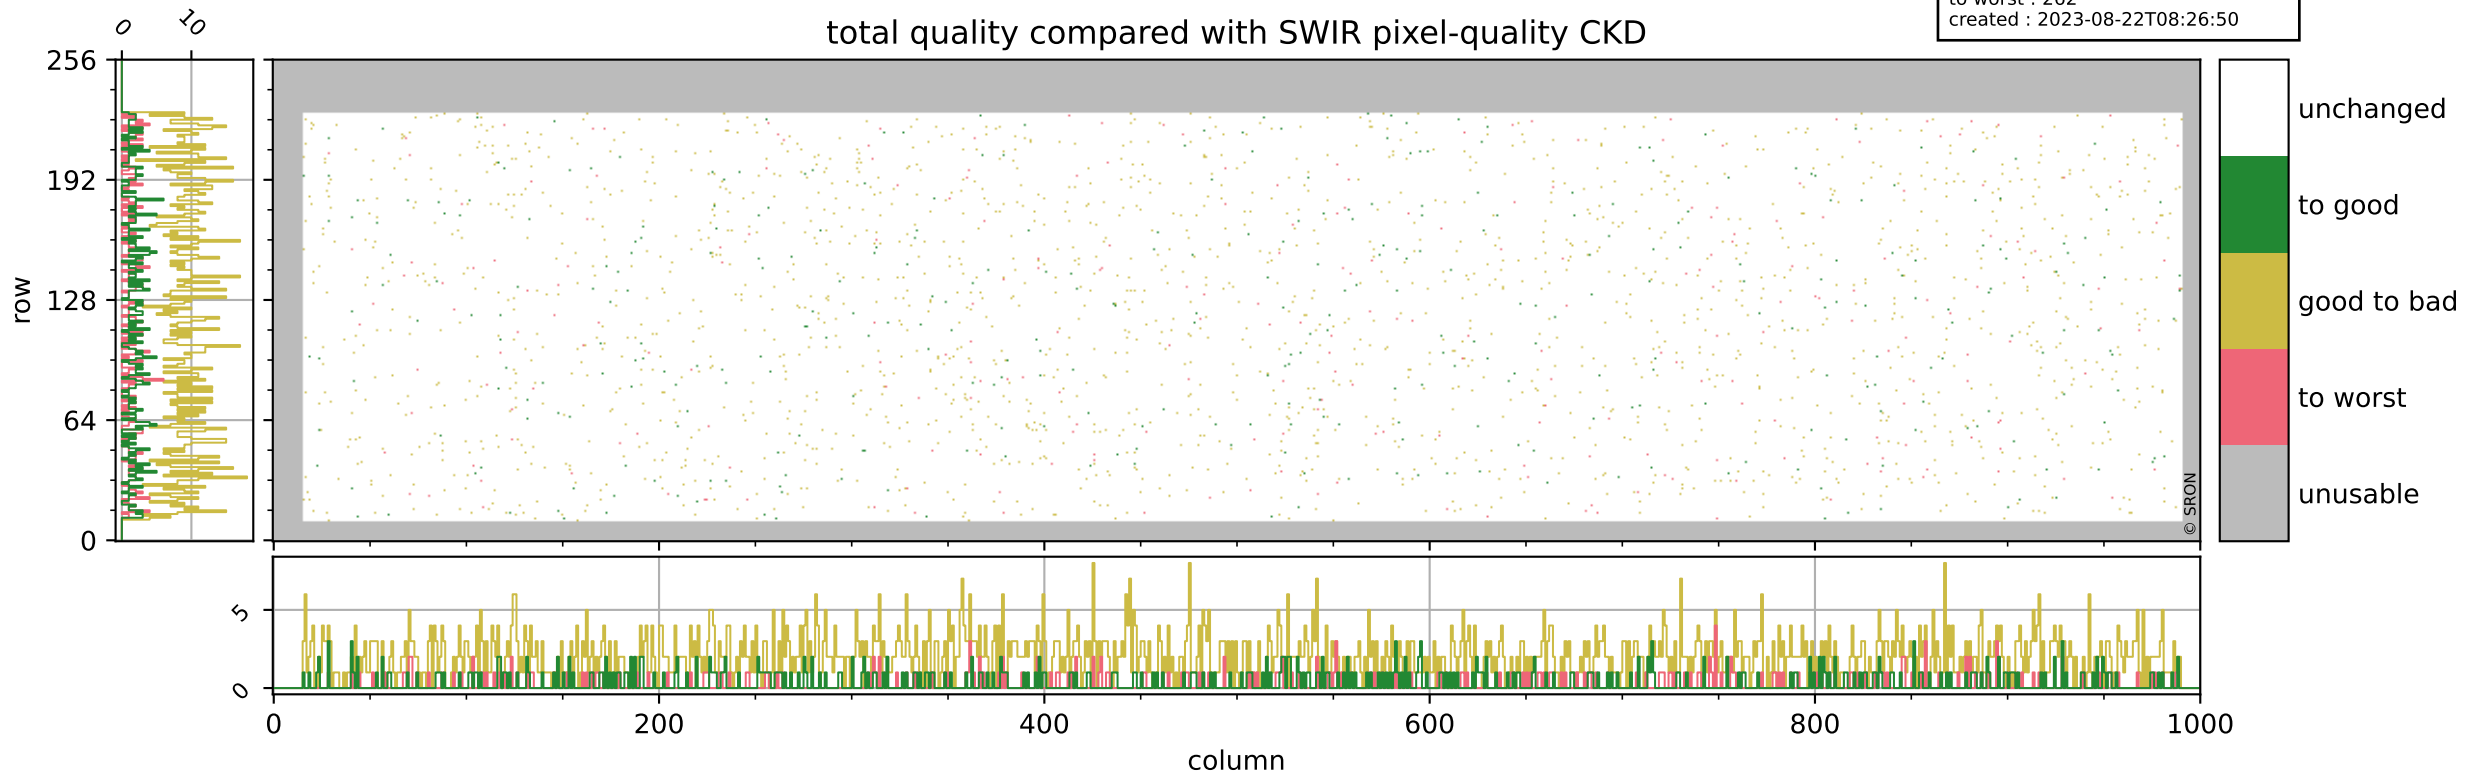

Tropomi SWIR pixel quality (official)

orbits : 20 in [20512, 20557]
coverage : 2021-09-28 / 2021-10-01
to good : 365
good to bad : 1755
to worst : 262
created : 2023-08-22T08:26:50

total quality compared with SWIR pixel-quality CKD