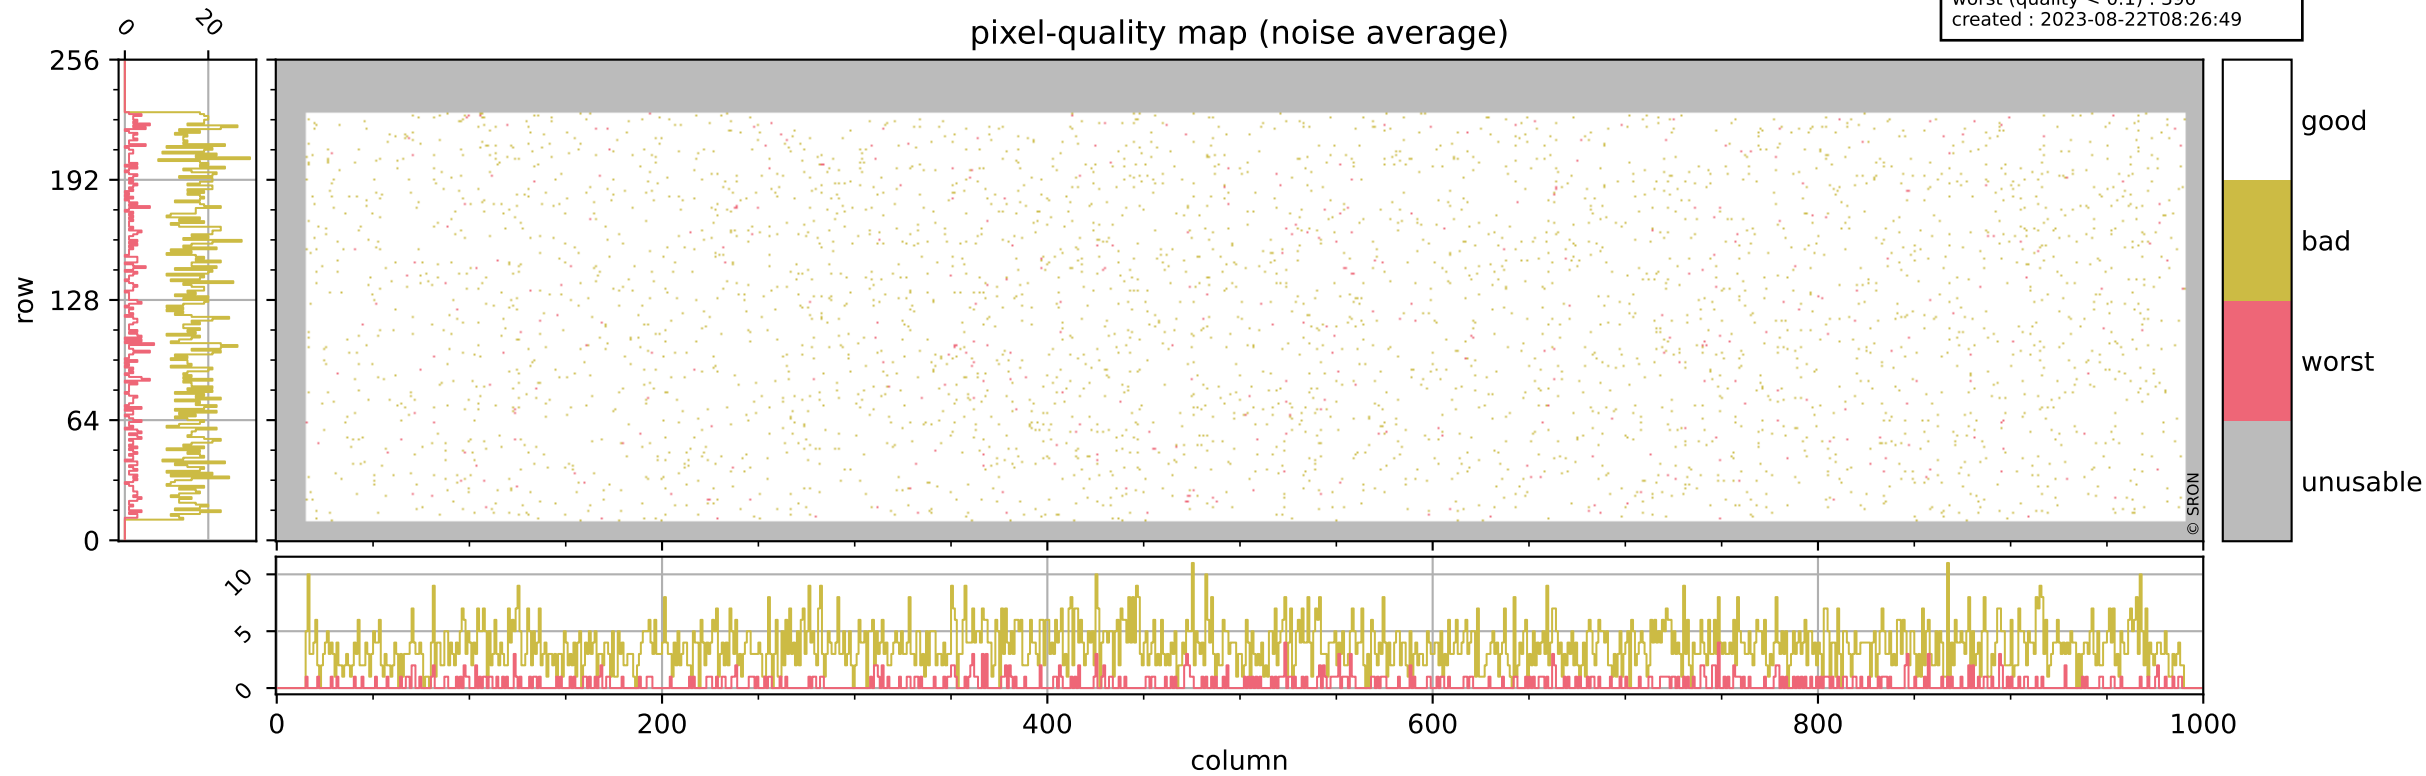

## pixel-quality map

# Tropomi SWIR pixel quality (official)

orbits : 20 in [20512, 20557]  
coverage : 2021-09-28 / 2021-10-01  
bad (quality < 0.8) : 295  
worst (quality < 0.1) : 115  
created : 2023-08-22T08:26:49

# Tropomi SWIR pixel quality (official)

orbits : 20 in [20512, 20557]  
coverage : 2021-09-28 / 2021-10-01  
bad (quality < 0.8) : 3650  
worst (quality < 0.1) : 390  
created : 2023-08-22T08:26:49

# Tropomi SWIR pixel quality (official)

orbits : 20 in [20512, 20557]  
coverage : 2021-09-28 / 2021-10-01  
to good : 365  
good to bad : 1755  
to worst : 262  
created : 2023-08-22T08:26:50