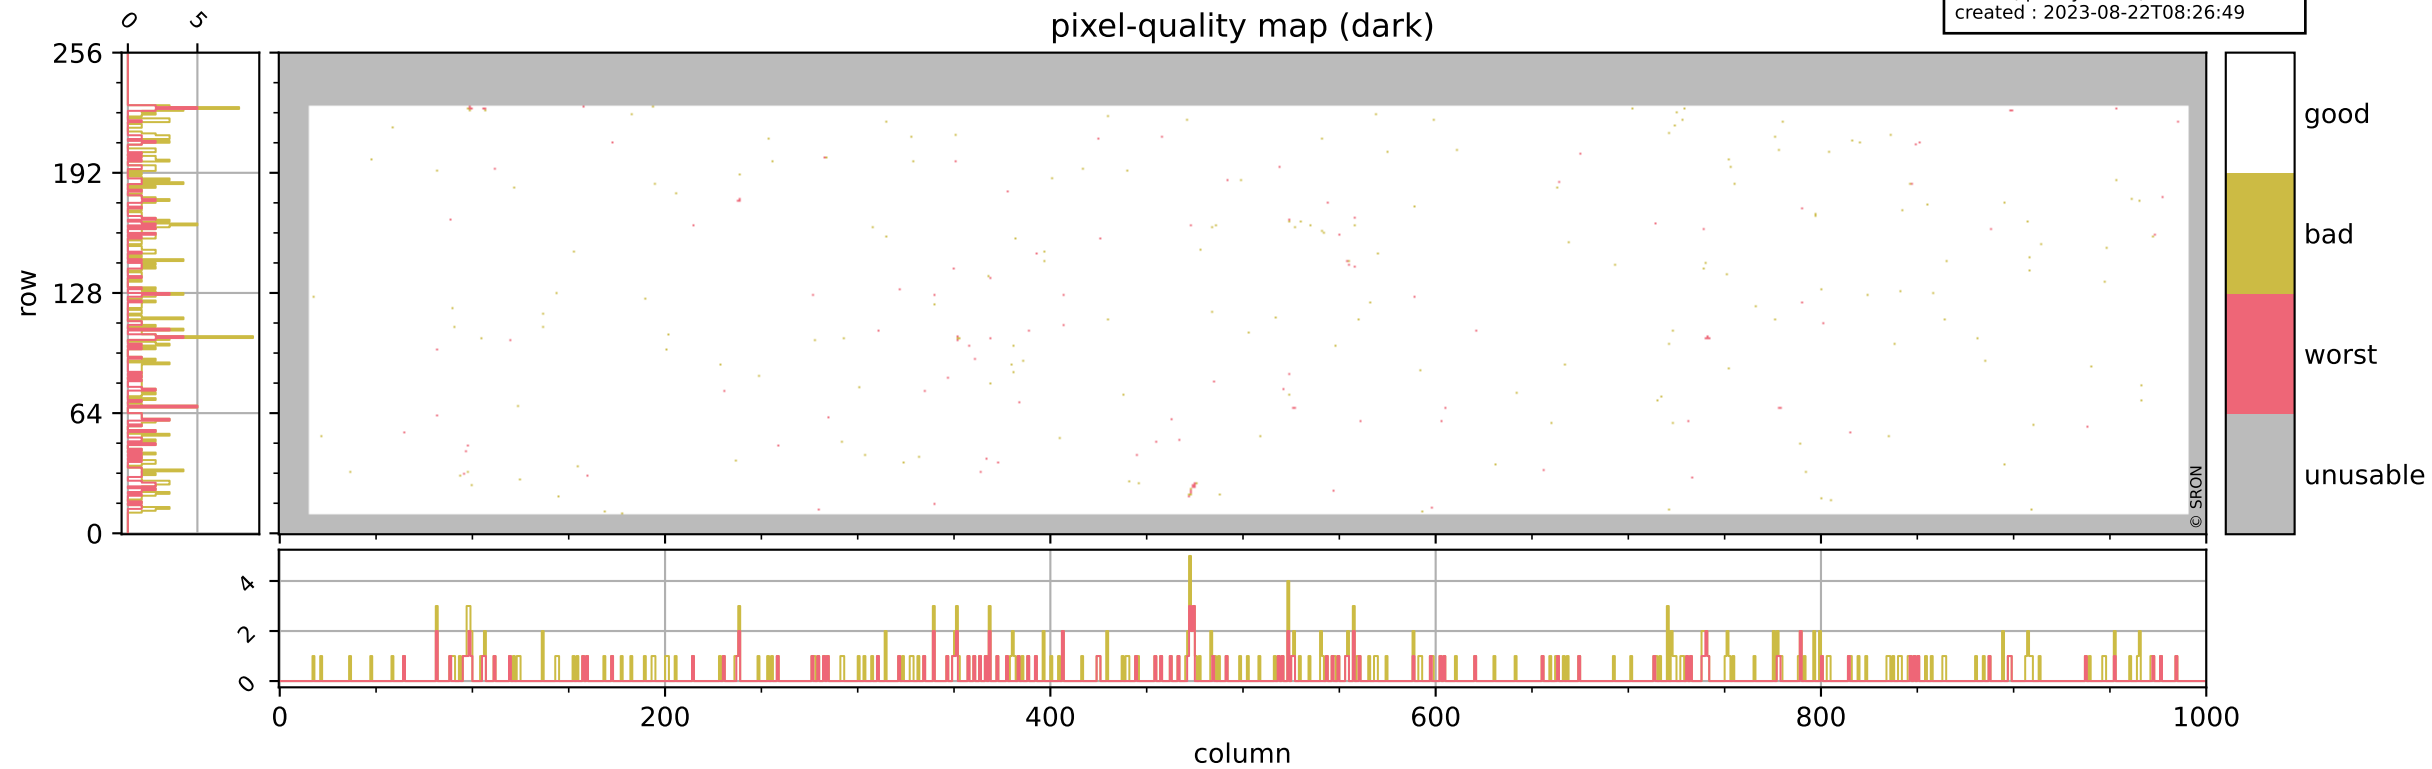

# Tropomi SWIR pixel quality (official)

orbits : 20 in [20512, 20557]  
coverage : 2021-09-28 / 2021-10-01  
bad (quality < 0.8) : 3899  
worst (quality < 0.1) : 470  
created : 2023-08-22T08:26:49

## pixel-quality map

# Tropomi SWIR pixel quality (official)

orbits : 20 in [20512, 20557]  
coverage : 2021-09-28 / 2021-10-01  
bad (quality < 0.8) : 295  
worst (quality < 0.1) : 115  
created : 2023-08-22T08:26:49

# Tropomi SWIR pixel quality (official)

orbits : 20 in [20512, 20557]  
coverage : 2021-09-28 / 2021-10-01  
bad (quality < 0.8) : 3650  
worst (quality < 0.1) : 390  
created : 2023-08-22T08:26:49