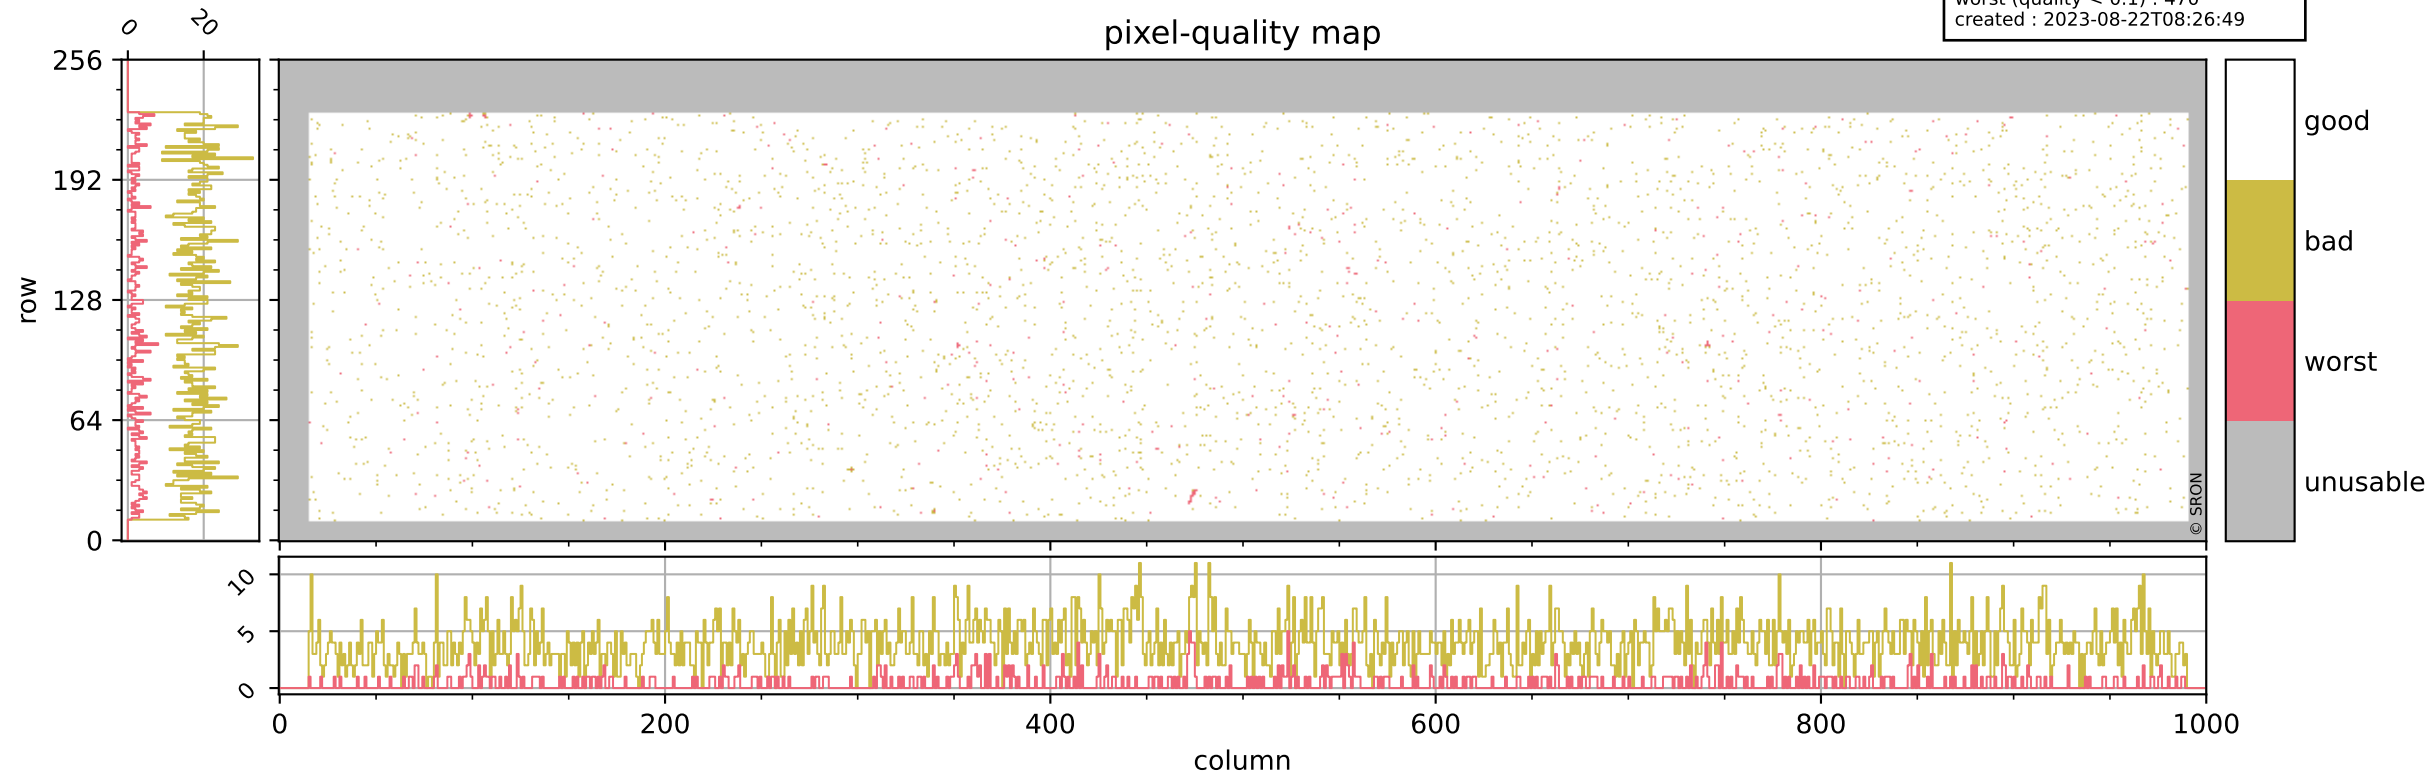

# Tropomi SWIR pixel quality (official)

orbits : 20 in [20512, 20557]  
coverage : 2021-09-28 / 2021-10-01  
bad (quality < 0.8) : 3899  
worst (quality < 0.1) : 470  
created : 2023-08-22T08:26:49

## pixel-quality map

# Tropomi SWIR pixel quality (official)

orbits : 20 in [20512, 20557]  
coverage : 2021-09-28 / 2021-10-01  
bad (quality < 0.8) : 295  
worst (quality < 0.1) : 115  
created : 2023-08-22T08:26:49

# Tropomi SWIR pixel quality (official)

orbits : 20 in [20512, 20557]  
coverage : 2021-09-28 / 2021-10-01  
bad (quality < 0.8) : 3650  
worst (quality < 0.1) : 390  
created : 2023-08-22T08:26:49