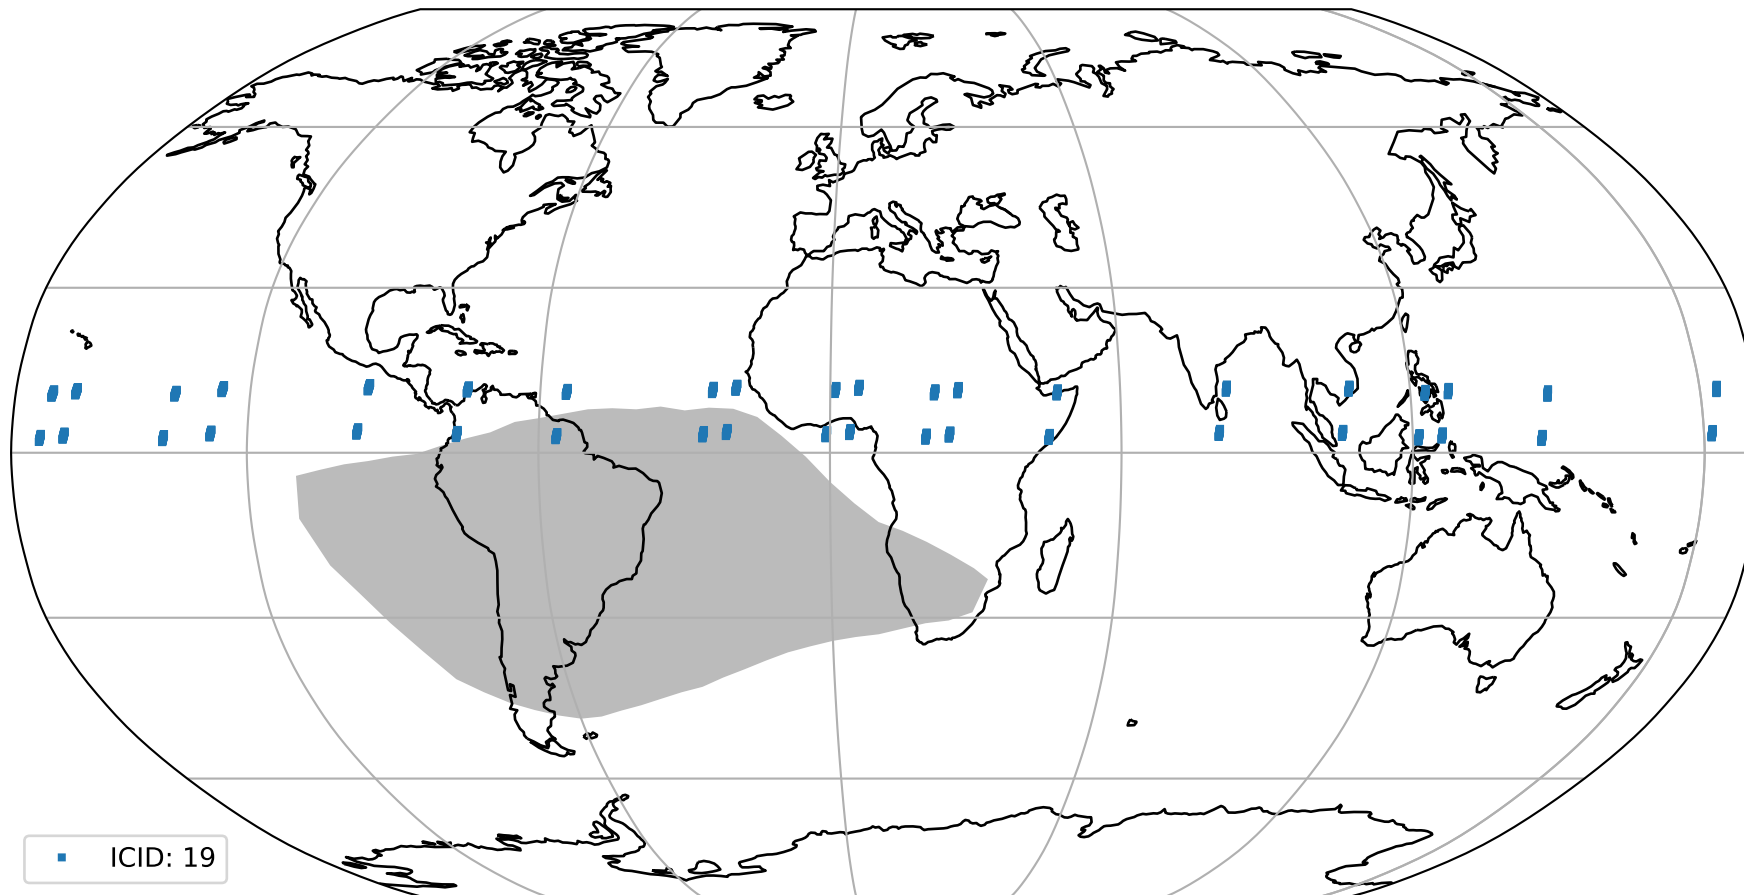

# Tropomi SWIR pixel quality (official)

orbits : 20 in [20512, 20557]  
coverage : 2021-09-28 / 2021-10-01  
created : 2023-08-22T08:26:50

## Histograms of pixel-quality

# Tropomi SWIR pixel quality (official) ground-tracks of Sentinel-5P

orbits : 20 in [20512, 20557]  
coverage : 2021-09-28 / 2021-10-01  
created : 2023-08-22T08:26:50