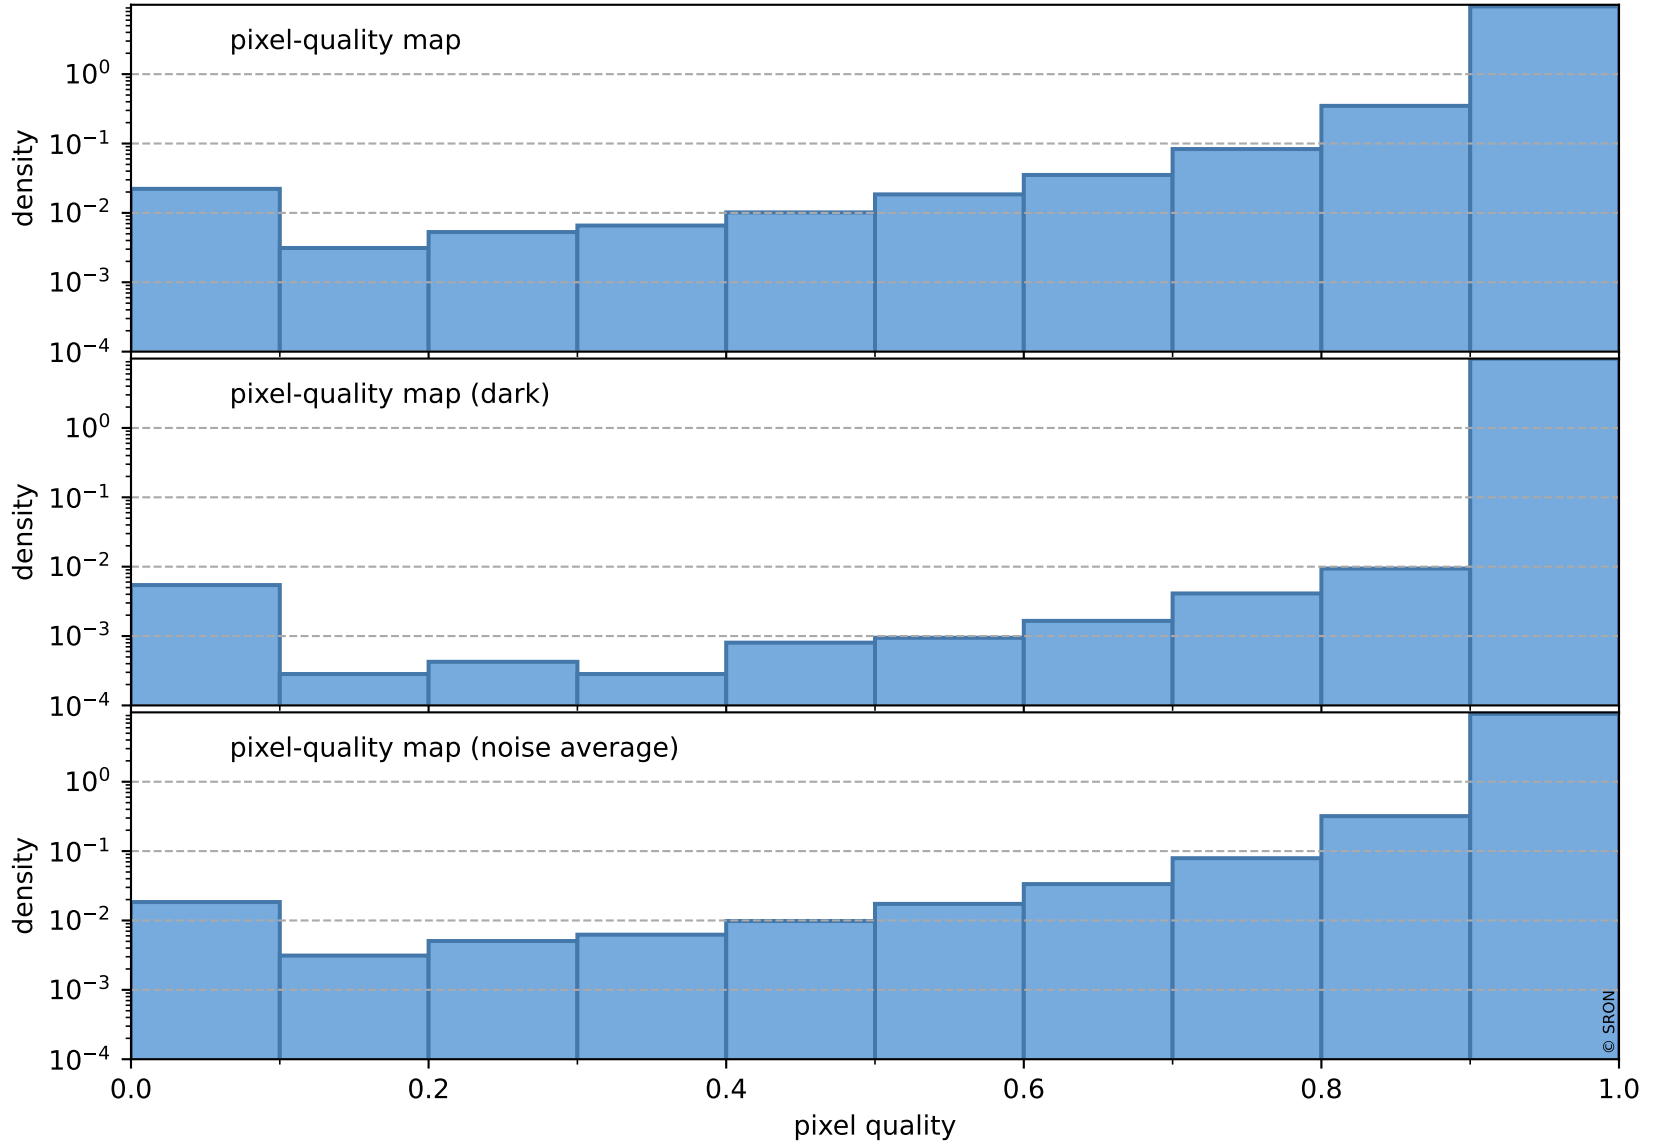

Tropomi SWIR pixel quality (official)

orbits : 20 in [20512, 20557]
coverage : 2021-09-28 / 2021-10-01
created : 2023-08-22T08:26:50

Histograms of pixel-quality