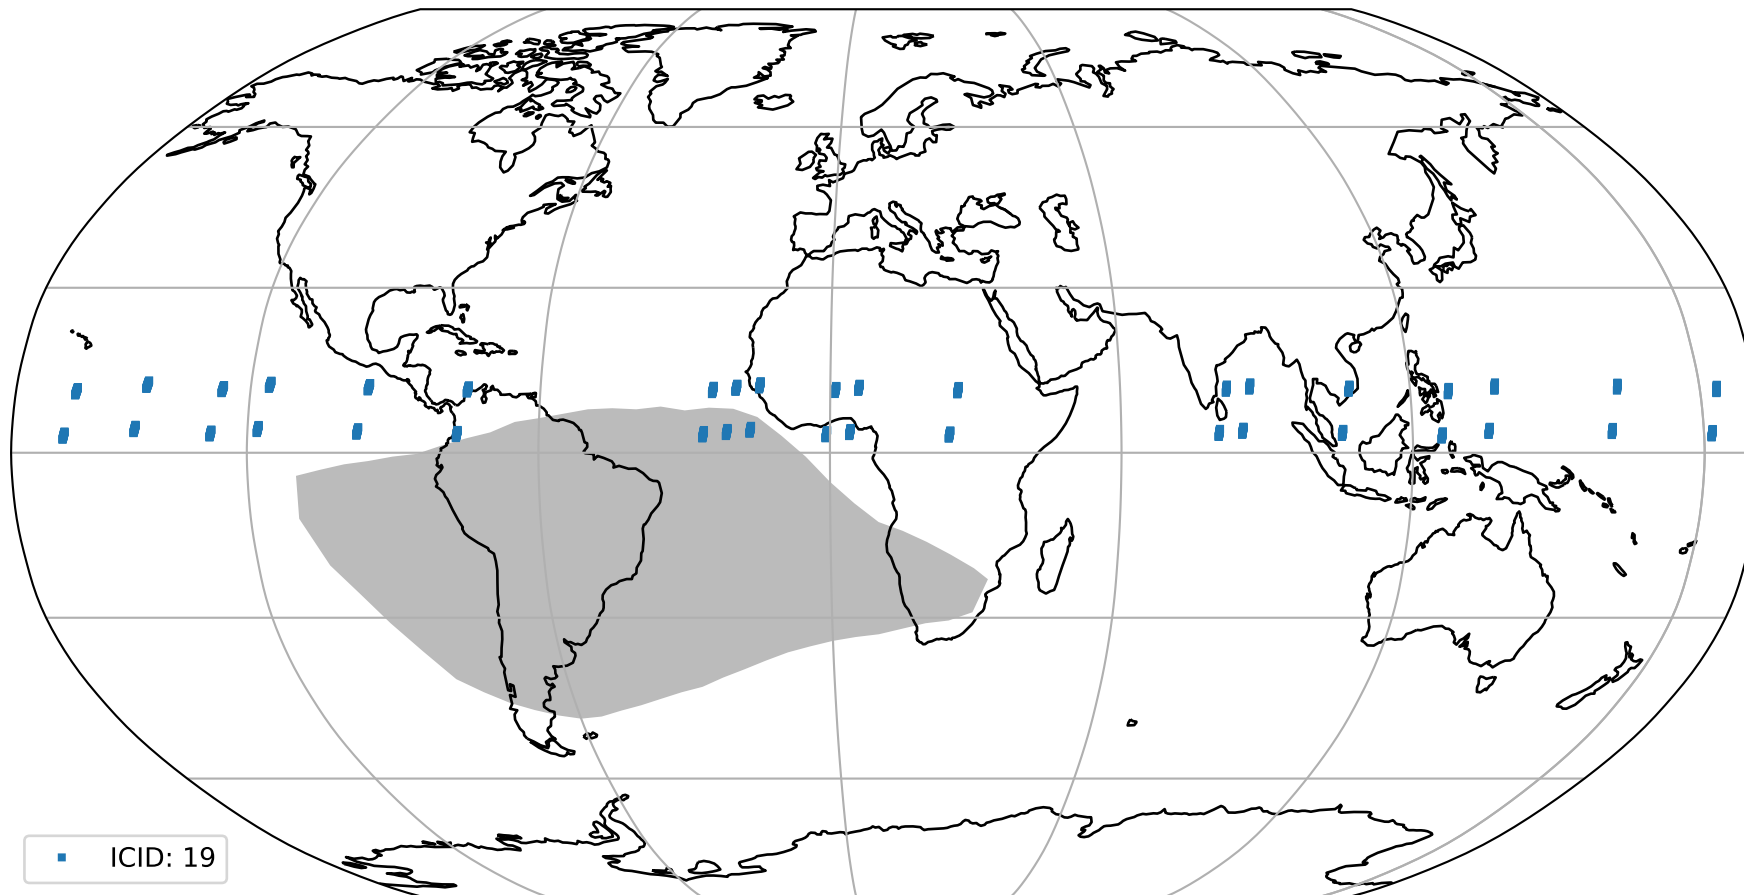

Tropomi SWIR pixel quality (official)

orbits : 19 in [20527, 20572]
coverage : 2021-09-29 / 2021-10-02
to good : 365
good to bad : 1798
to worst : 253
created : 2023-08-22T08:26:52

total quality compared with SWIR pixel-quality CKD

Tropomi SWIR pixel quality (official)

orbits : 19 in [20527, 20572]
coverage : 2021-09-29 / 2021-10-02
created : 2023-08-22T08:26:52

Histograms of pixel-quality

Tropomi SWIR pixel quality (official) ground-tracks of Sentinel-5P

orbits : 19 in [20527, 20572]
coverage : 2021-09-29 / 2021-10-02
created : 2023-08-22T08:26:53

Tropomi SWIR pixel quality (official)

orbits : [2827, 20572]
coverage : 2018-04-30 / 2021-10-02
created : 2023-08-22T08:26:53