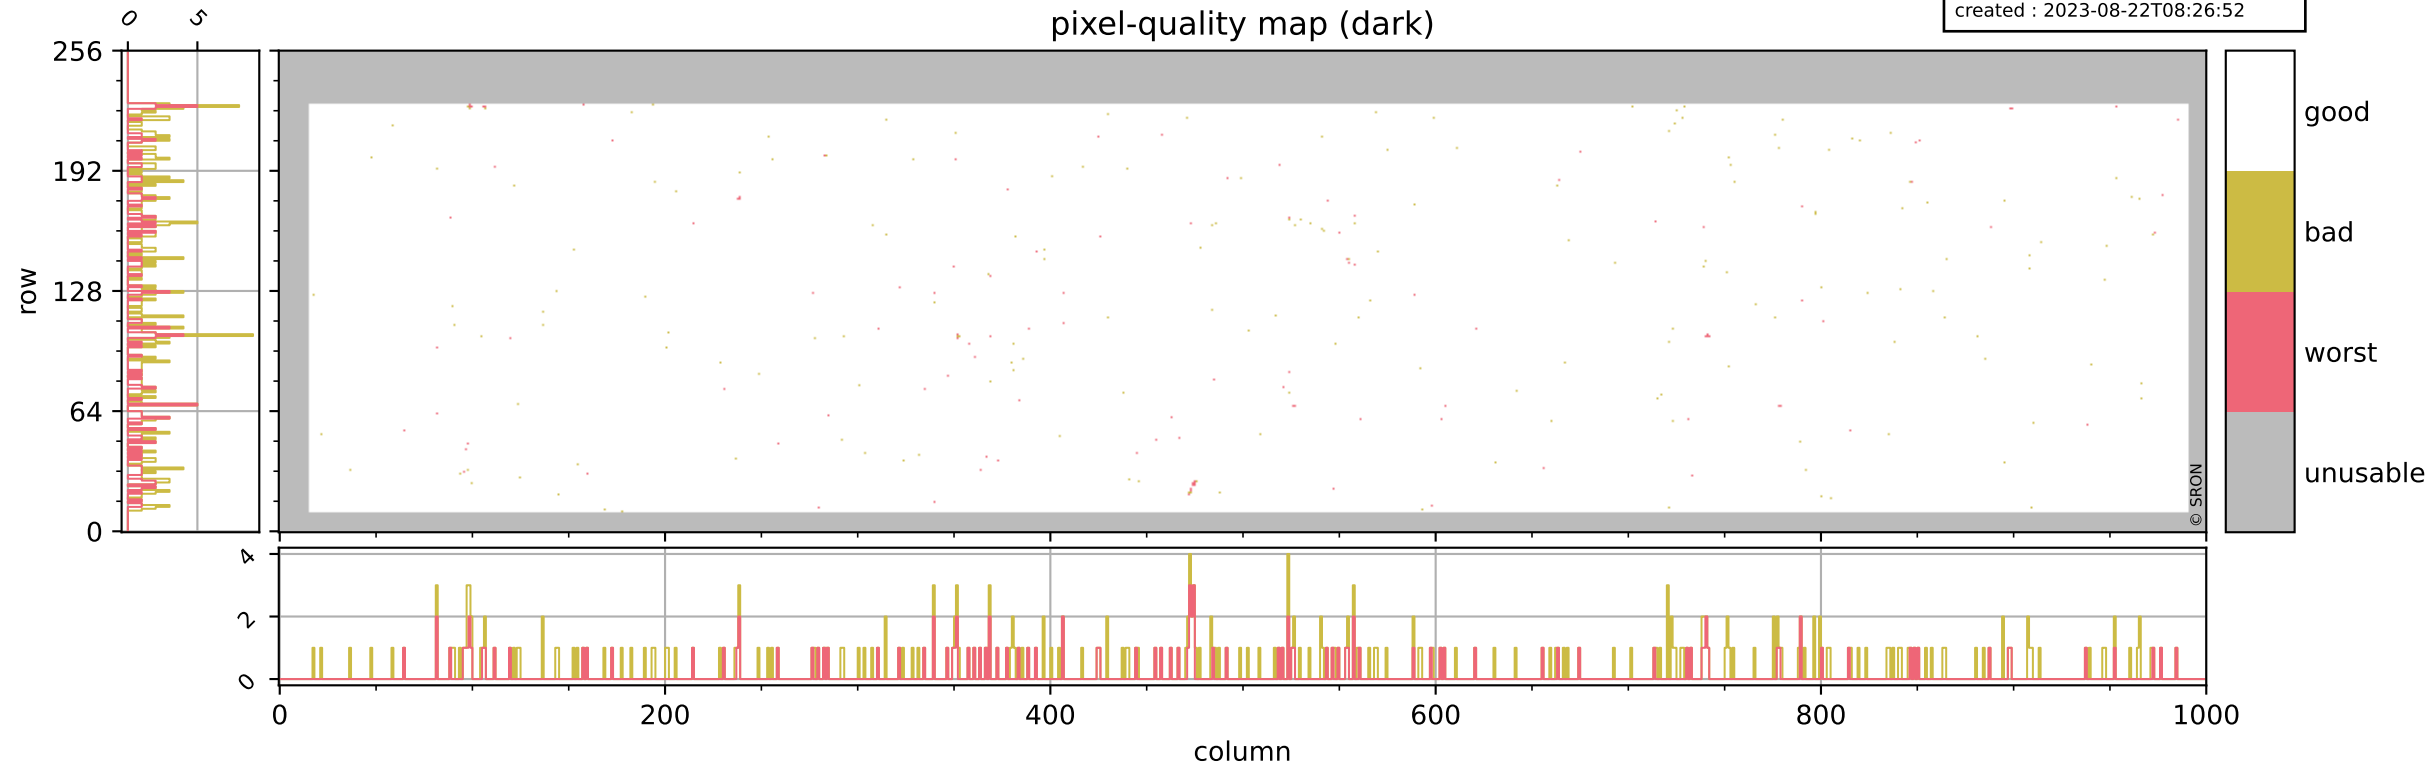

Tropomi SWIR pixel quality (official)

orbits : 19 in [20527, 20572]
coverage : 2021-09-29 / 2021-10-02
bad (quality < 0.8) : 3932
worst (quality < 0.1) : 461
created : 2023-08-22T08:26:51

pixel-quality map

Tropomi SWIR pixel quality (official)

orbits : 19 in [20527, 20572]
coverage : 2021-09-29 / 2021-10-02
bad (quality < 0.8) : 292
worst (quality < 0.1) : 115
created : 2023-08-22T08:26:52

pixel-quality map (dark)

Tropomi SWIR pixel quality (official)

orbits : 19 in [20527, 20572]
coverage : 2021-09-29 / 2021-10-02
bad (quality < 0.8) : 3675
worst (quality < 0.1) : 382
created : 2023-08-22T08:26:52

pixel-quality map (noise average)

Tropomi SWIR pixel quality (official)

orbits : 19 in [20527, 20572]
coverage : 2021-09-29 / 2021-10-02
to good : 365
good to bad : 1798
to worst : 253
created : 2023-08-22T08:26:52

total quality compared with SWIR pixel-quality CKD