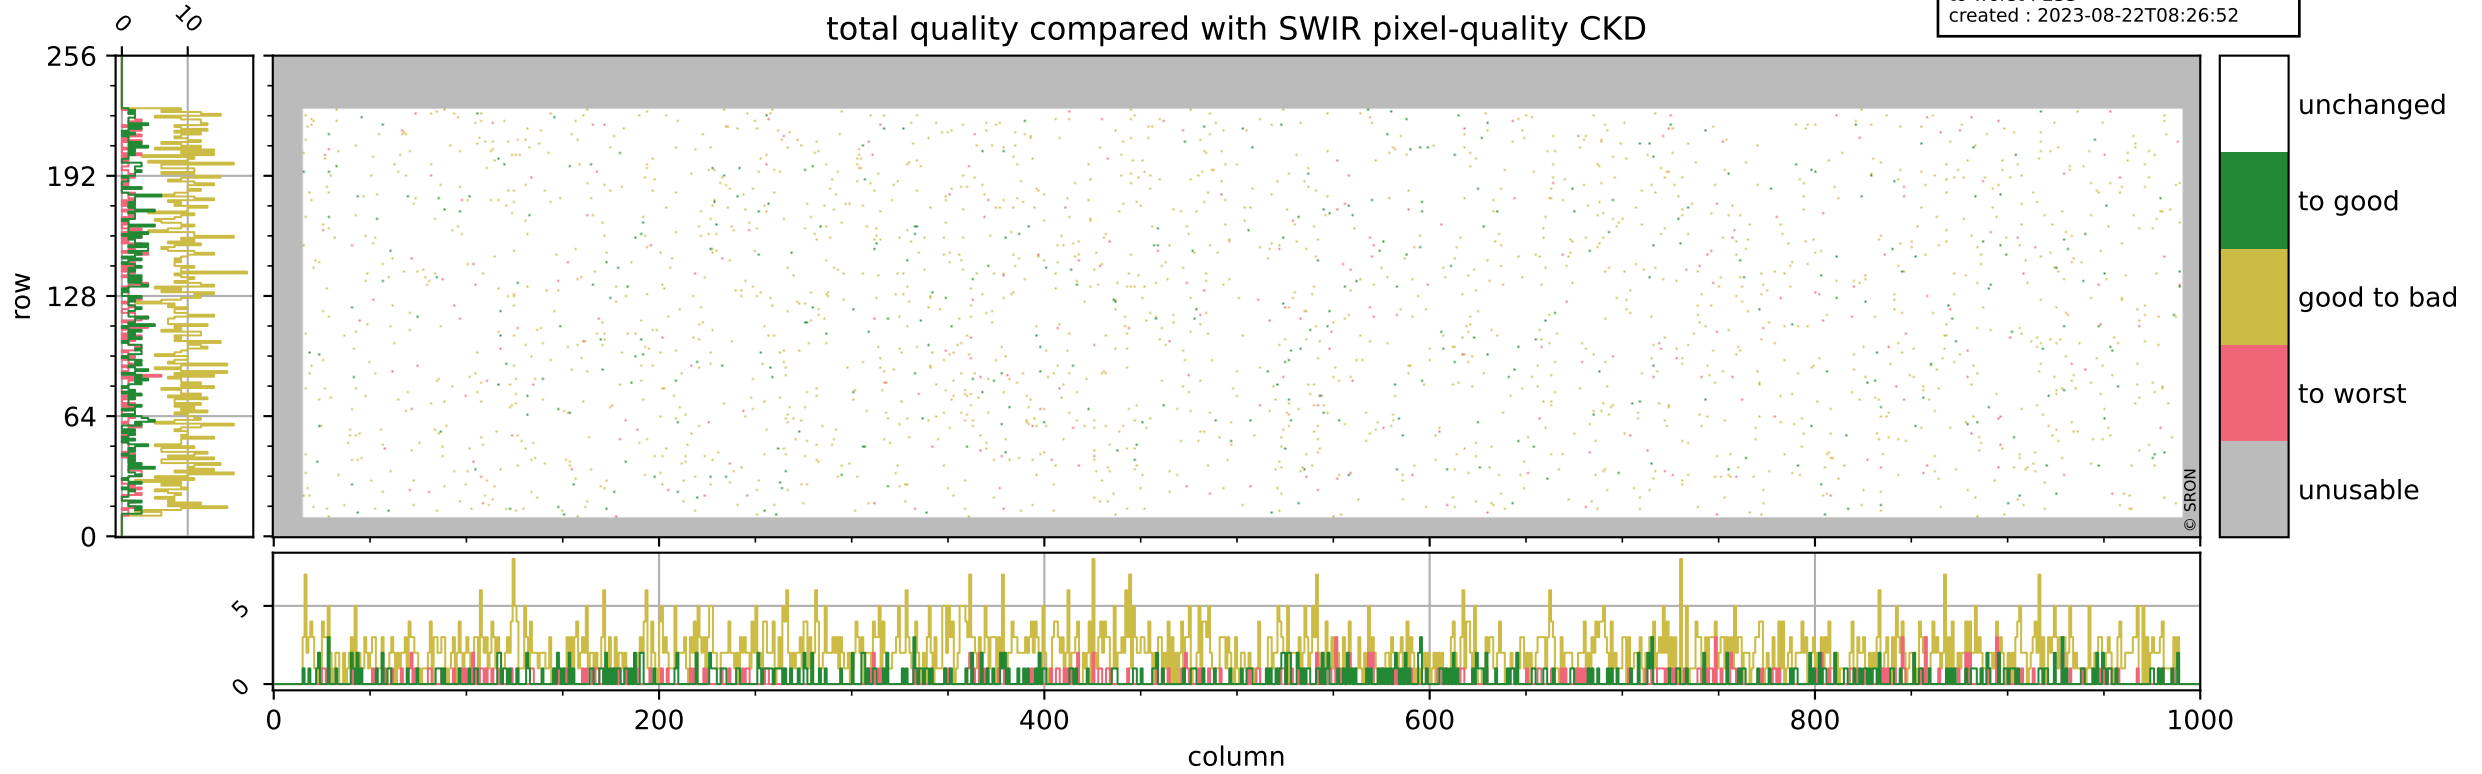

Tropomi SWIR pixel quality (official)

orbits : 19 in [20527, 20572]
coverage : 2021-09-29 / 2021-10-02
bad (quality < 0.8) : 292
worst (quality < 0.1) : 115
created : 2023-08-22T08:26:52

pixel-quality map (dark)

Tropomi SWIR pixel quality (official)

orbits : 19 in [20527, 20572]
coverage : 2021-09-29 / 2021-10-02
bad (quality < 0.8) : 3675
worst (quality < 0.1) : 382
created : 2023-08-22T08:26:52

pixel-quality map (noise average)

Tropomi SWIR pixel quality (official)

orbits : 19 in [20527, 20572]
coverage : 2021-09-29 / 2021-10-02
to good : 365
good to bad : 1798
to worst : 253
created : 2023-08-22T08:26:52

total quality compared with SWIR pixel-quality CKD

Tropomi SWIR pixel quality (official)

orbits : 19 in [20527, 20572]
coverage : 2021-09-29 / 2021-10-02
created : 2023-08-22T08:26:52

Histograms of pixel-quality

Tropomi SWIR pixel quality (official) ground-tracks of Sentinel-5P