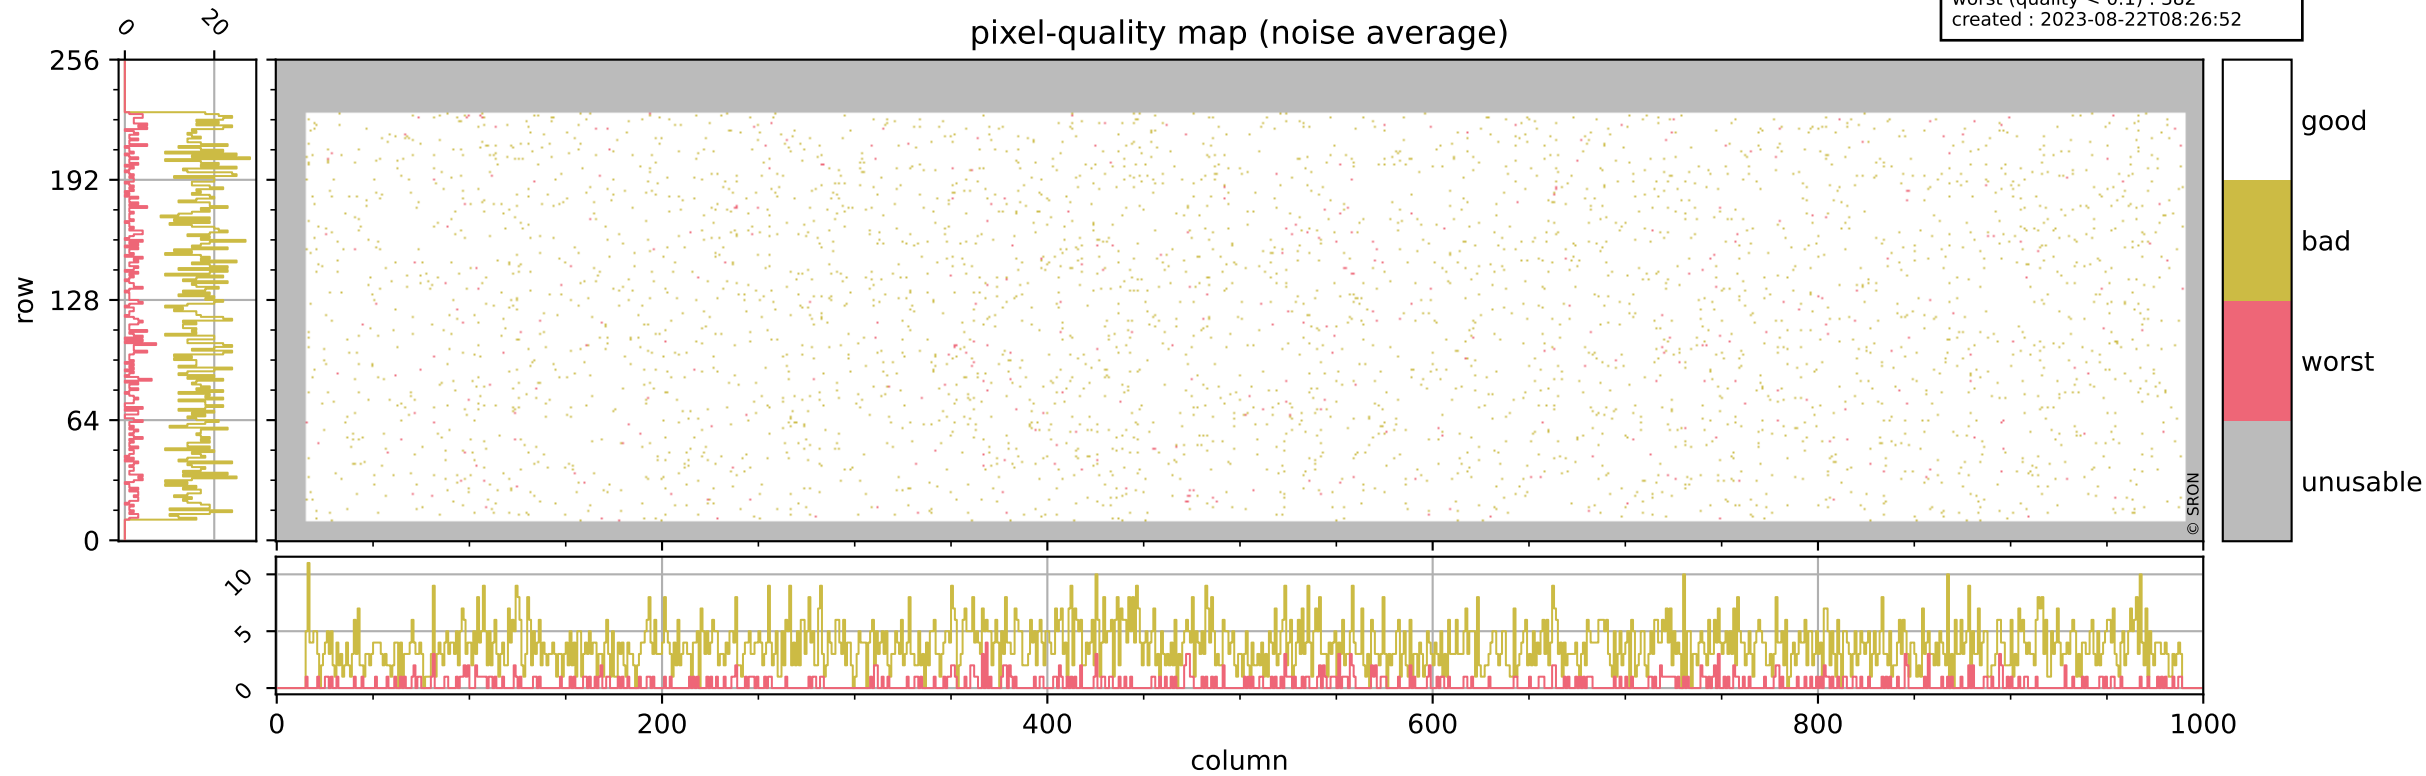

Tropomi SWIR pixel quality (official)

orbits : 19 in [20527, 20572]
coverage : 2021-09-29 / 2021-10-02
bad (quality < 0.8) : 292
worst (quality < 0.1) : 115
created : 2023-08-22T08:26:52

pixel-quality map (dark)

Tropomi SWIR pixel quality (official)

orbits : 19 in [20527, 20572]
coverage : 2021-09-29 / 2021-10-02
bad (quality < 0.8) : 3675
worst (quality < 0.1) : 382
created : 2023-08-22T08:26:52

pixel-quality map (noise average)

Tropomi SWIR pixel quality (official)

orbits : 19 in [20527, 20572]
coverage : 2021-09-29 / 2021-10-02
to good : 365
good to bad : 1798
to worst : 253
created : 2023-08-22T08:26:52

total quality compared with SWIR pixel-quality CKD

Tropomi SWIR pixel quality (official)

orbits : 19 in [20527, 20572]
coverage : 2021-09-29 / 2021-10-02
created : 2023-08-22T08:26:52

Histograms of pixel-quality

Tropomi SWIR pixel quality (official) ground-tracks of Sentinel-5P