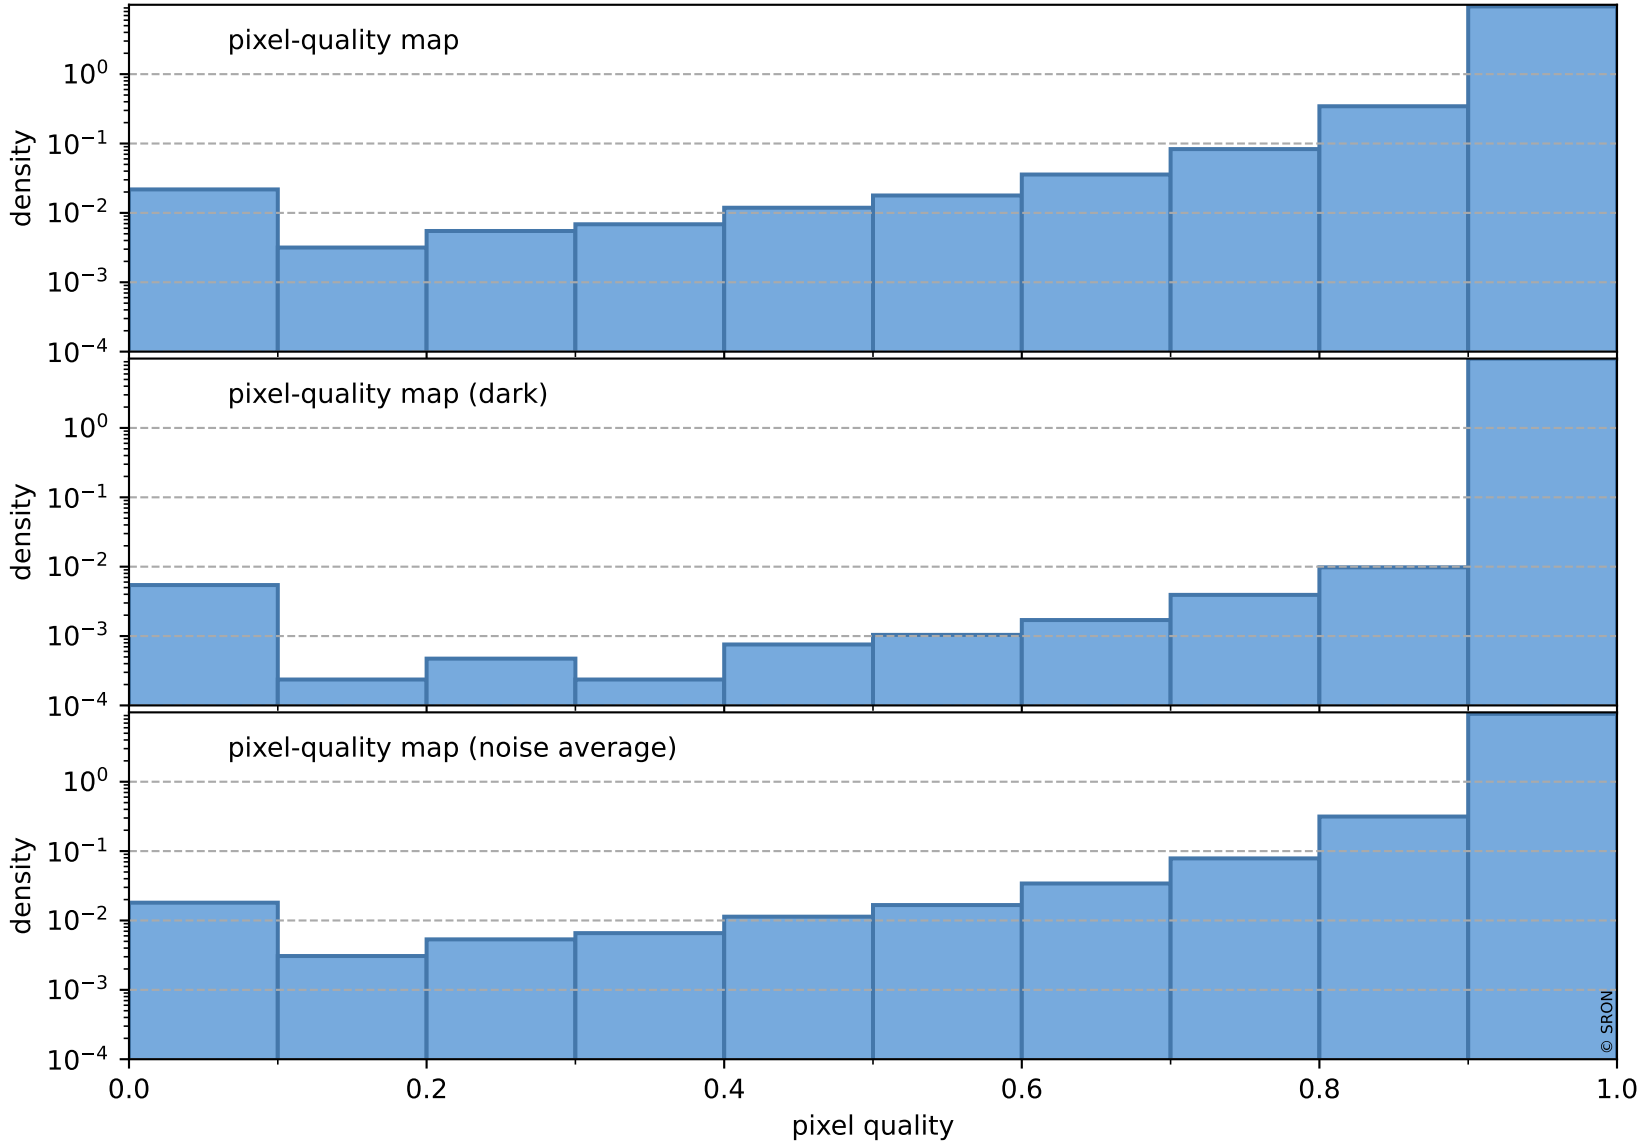

Tropomi SWIR pixel quality (official)

orbits : 19 in [20527, 20572]
coverage : 2021-09-29 / 2021-10-02
to good : 365
good to bad : 1798
to worst : 253
created : 2023-08-22T08:26:52

total quality compared with SWIR pixel-quality CKD

Tropomi SWIR pixel quality (official)

orbits : 19 in [20527, 20572]
coverage : 2021-09-29 / 2021-10-02
created : 2023-08-22T08:26:52

Histograms of pixel-quality

Tropomi SWIR pixel quality (official) ground-tracks of Sentinel-5P

orbits : 19 in [20527, 20572]
coverage : 2021-09-29 / 2021-10-02
created : 2023-08-22T08:26:53

Tropomi SWIR pixel quality (official)

orbits : [2827, 20572]
coverage : 2018-04-30 / 2021-10-02
created : 2023-08-22T08:26:53