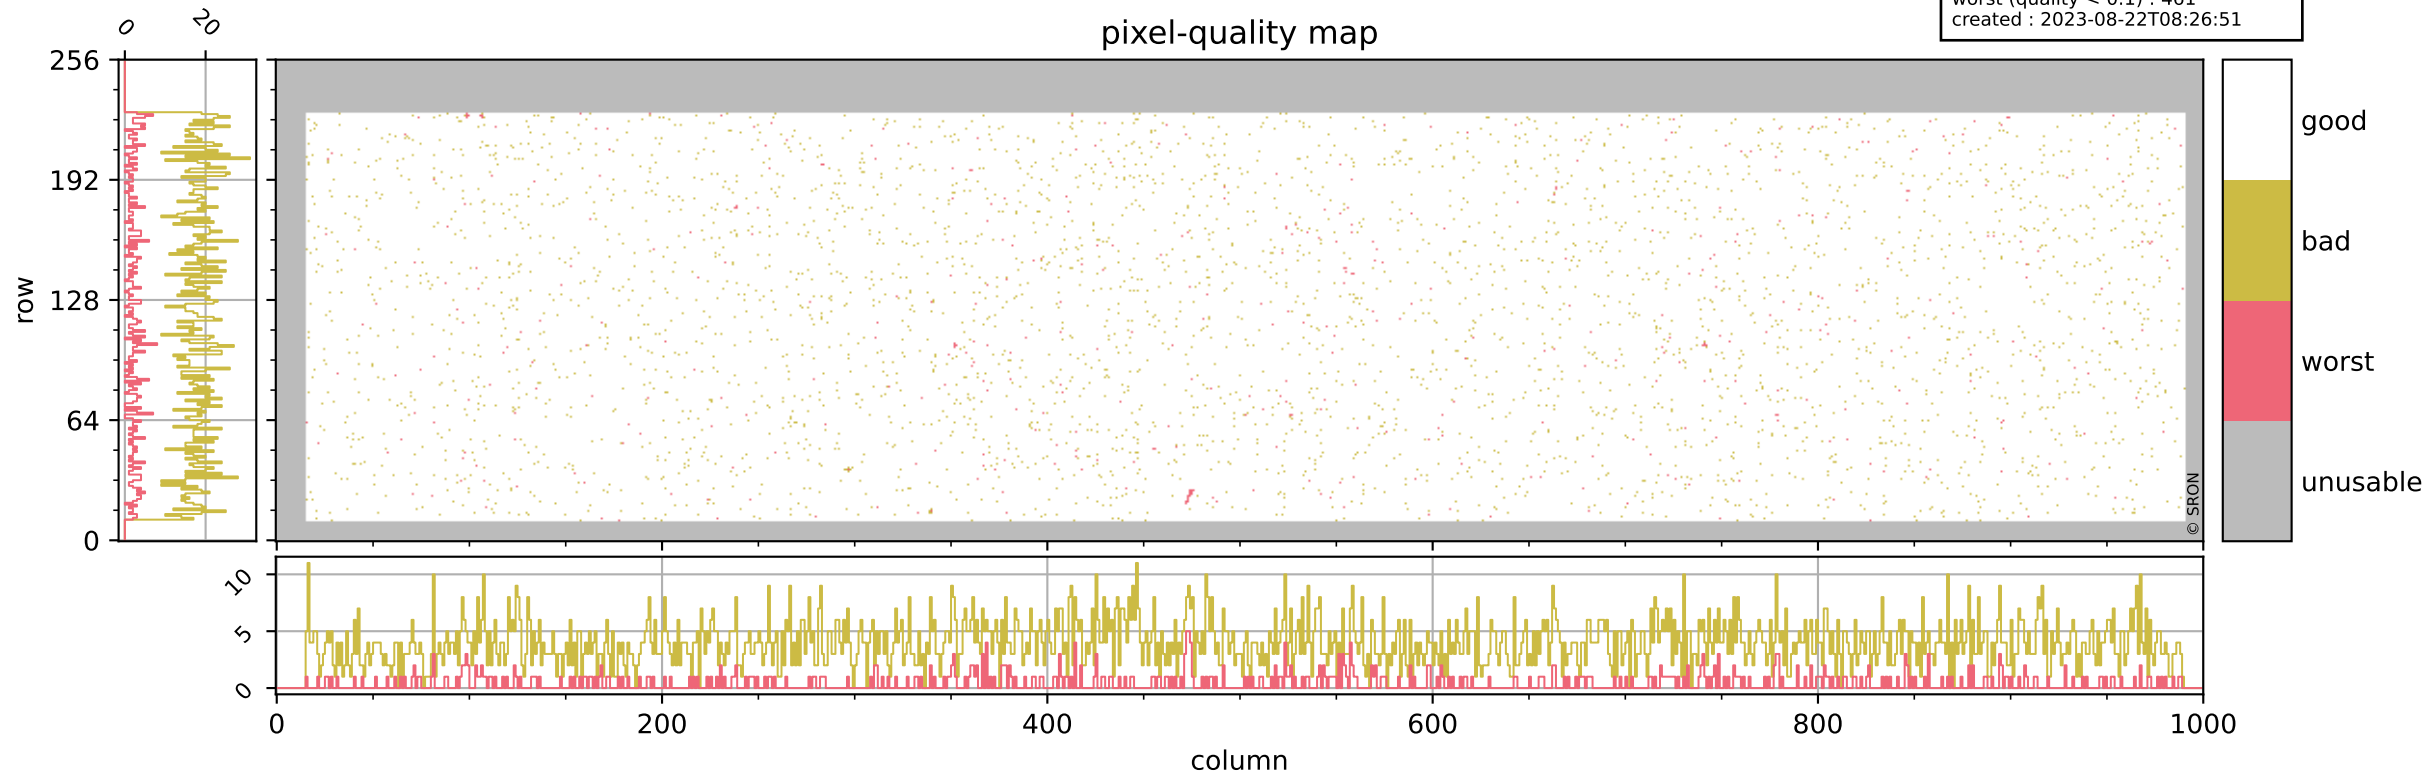

Tropomi SWIR pixel quality (official)

orbits : 19 in [20527, 20572]
coverage : 2021-09-29 / 2021-10-02
bad (quality < 0.8) : 3932
worst (quality < 0.1) : 461
created : 2023-08-22T08:26:51

pixel-quality map

Tropomi SWIR pixel quality (official)

orbits : 19 in [20527, 20572]
coverage : 2021-09-29 / 2021-10-02
bad (quality < 0.8) : 292
worst (quality < 0.1) : 115
created : 2023-08-22T08:26:52

pixel-quality map (dark)

Tropomi SWIR pixel quality (official)

orbits : 19 in [20527, 20572]
coverage : 2021-09-29 / 2021-10-02
bad (quality < 0.8) : 3675
worst (quality < 0.1) : 382
created : 2023-08-22T08:26:52

pixel-quality map (noise average)

Tropomi SWIR pixel quality (official)

orbits : 19 in [20527, 20572]
coverage : 2021-09-29 / 2021-10-02
created : 2023-08-22T08:26:52

Histograms of pixel-quality

Tropomi SWIR pixel quality (official) ground-tracks of Sentinel-5P